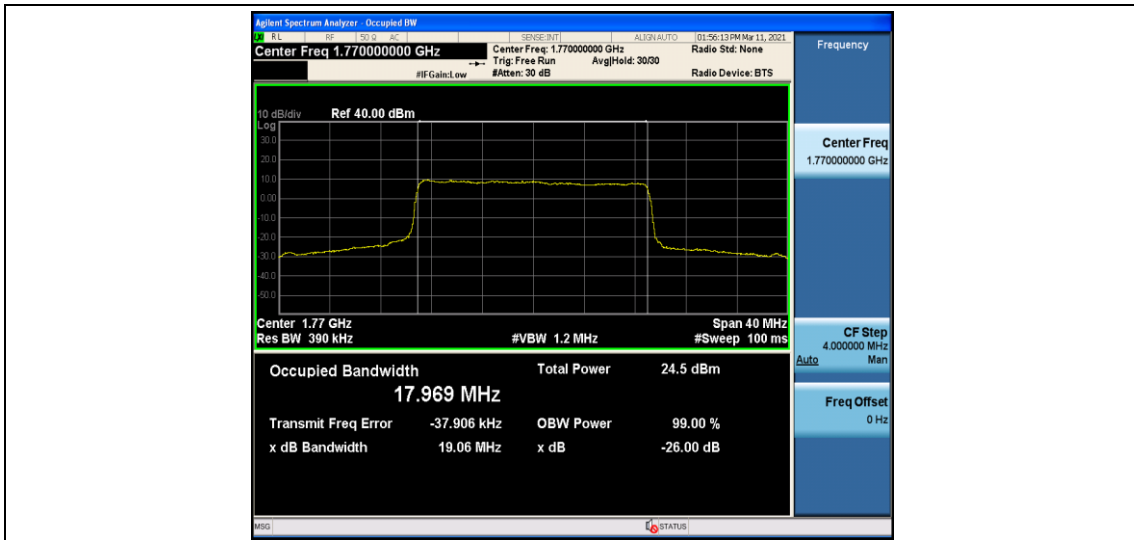

Band66_20MHz_QPSK_132572_100RB#0