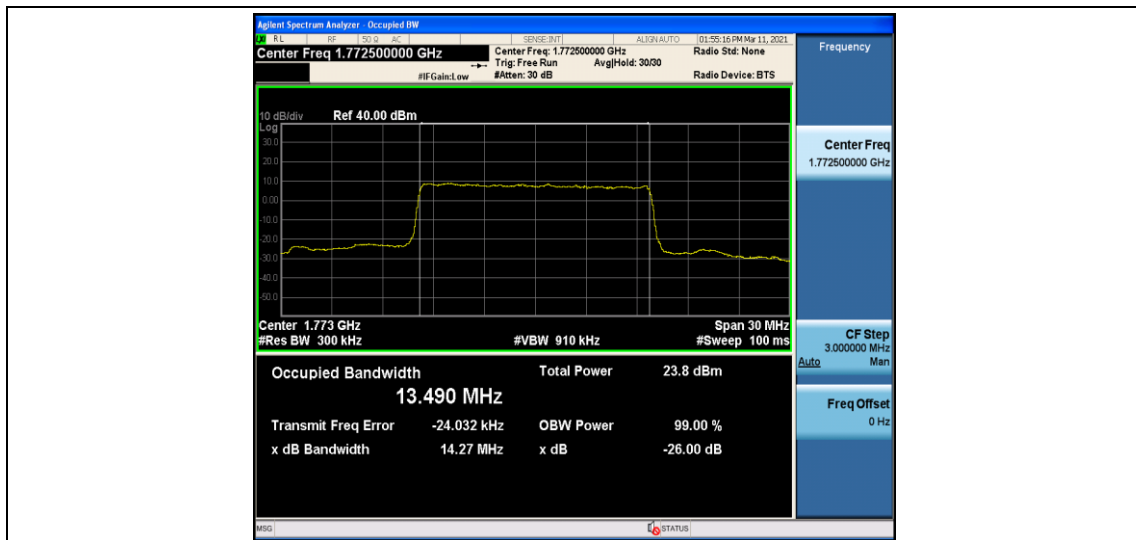

Band66_15MHz_16QAM_132597_75RB#0