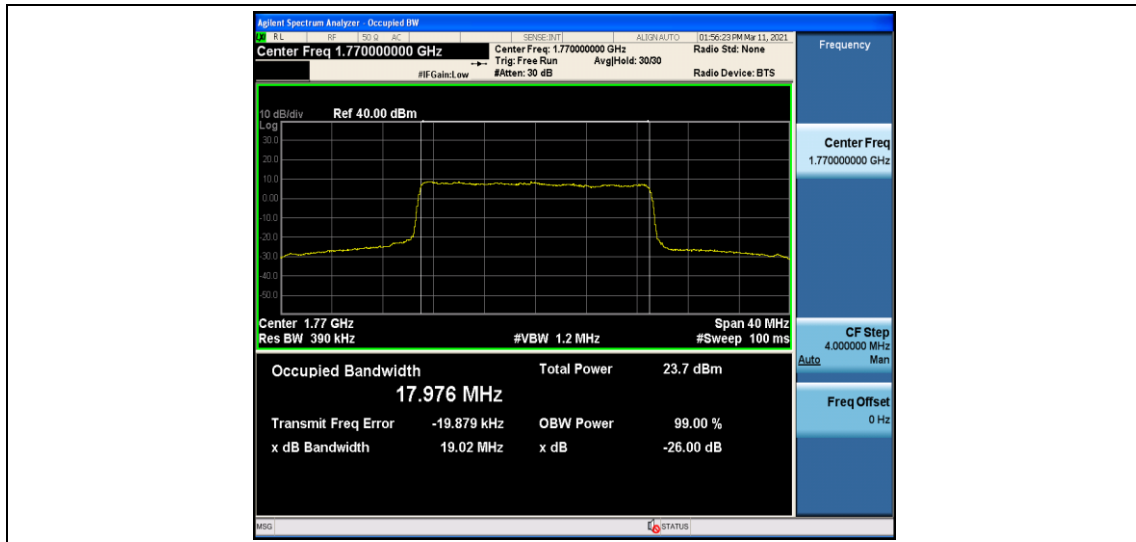

Band66_20MHz_16QAM_132322_100RB#0

Band66_20MHz_16QAM_132572_100RB#0

Appendix D: Band Edge

Test Result

Band	Bandwidth	Modulation	Channel	RB Configuration	Verdict
Band66	1.4MHz	QPSK	131979	1RB#0	PASS
Band66	1.4MHz	QPSK	131979	6RB#0	PASS
Band66	1.4MHz	QPSK	132665	1RB#0	PASS
Band66	1.4MHz	QPSK	132665	6RB#0	PASS
Band66	1.4MHz	16QAM	131979	1RB#0	PASS
Band66	1.4MHz	16QAM	131979	6RB#0	PASS
Band66	1.4MHz	16QAM	132665	1RB#0	PASS
Band66	1.4MHz	16QAM	132665	6RB#0	PASS
Band66	3MHz	QPSK	131987	1RB#0	PASS
Band66	3MHz	QPSK	132657	1RB#0	PASS
Band66	3MHz	QPSK	132657	15RB#0	PASS
Band66	3MHz	16QAM	131987	1RB#0	PASS
Band66	3MHz	16QAM	131987	15RB#0	PASS
Band66	3MHz	16QAM	132657	1RB#0	PASS
Band66	3MHz	16QAM	132657	15RB#0	PASS
Band66	5MHz	QPSK	131997	1RB#0	PASS
Band66	5MHz	QPSK	131997	25RB#0	PASS
Band66	5MHz	QPSK	132647	1RB#0	PASS
Band66	5MHz	QPSK	132647	25RB#0	PASS
Band66	5MHz	16QAM	131997	1RB#0	PASS
Band66	5MHz	16QAM	131997	25RB#0	PASS
Band66	5MHz	16QAM	132647	1RB#0	PASS
Band66	5MHz	16QAM	132647	25RB#0	PASS
Band66	10MHz	QPSK	132022	1RB#0	PASS
Band66	10MHz	QPSK	132022	50RB#0	PASS
Band66	10MHz	QPSK	132622	1RB#0	PASS
Band66	10MHz	QPSK	132622	50RB#0	PASS
Band66	10MHz	16QAM	132022	1RB#0	PASS
Band66	10MHz	16QAM	132022	50RB#0	PASS
Band66	10MHz	16QAM	132622	1RB#0	PASS
Band66	10MHz	16QAM	132622	50RB#0	PASS
Band66	15MHz	QPSK	132047	1RB#0	PASS
Band66	15MHz	QPSK	132047	75RB#0	PASS
Band66	15MHz	QPSK	132597	1RB#0	PASS
Band66	15MHz	QPSK	132597	75RB#0	PASS