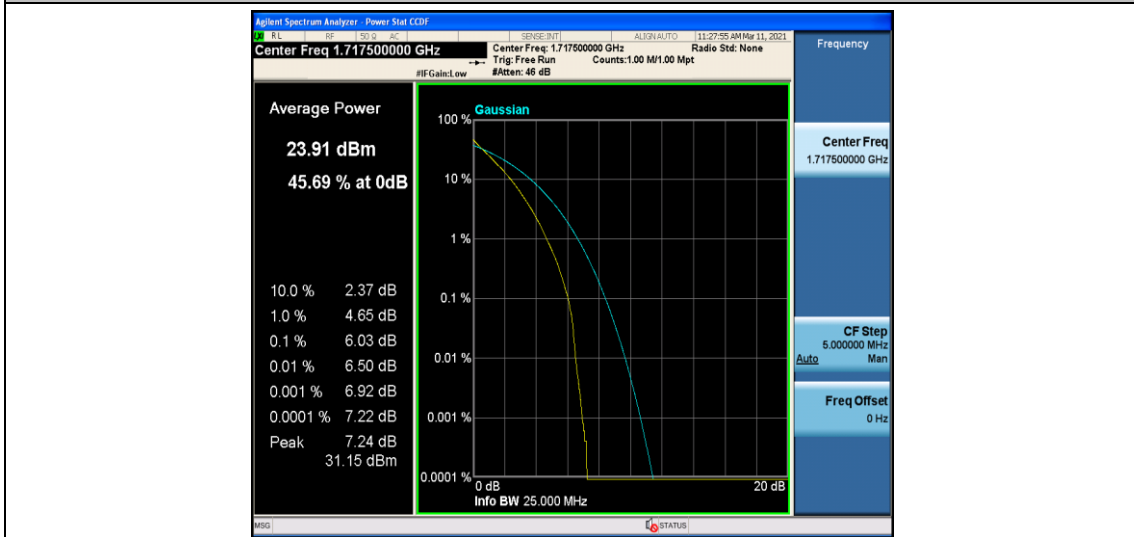

Band66\_10MHz\_16QAM\_132322\_50RB#0

Band66\_10MHz\_16QAM\_132622\_1RB#0

Band66\_10MHz\_16QAM\_132622\_50RB#0

Band66\_15MHz\_QPSK\_132047\_1RB#0

Band66\_15MHz\_QPSK\_132047\_75RB#0

Band66\_15MHz\_QPSK\_132322\_1RB#0