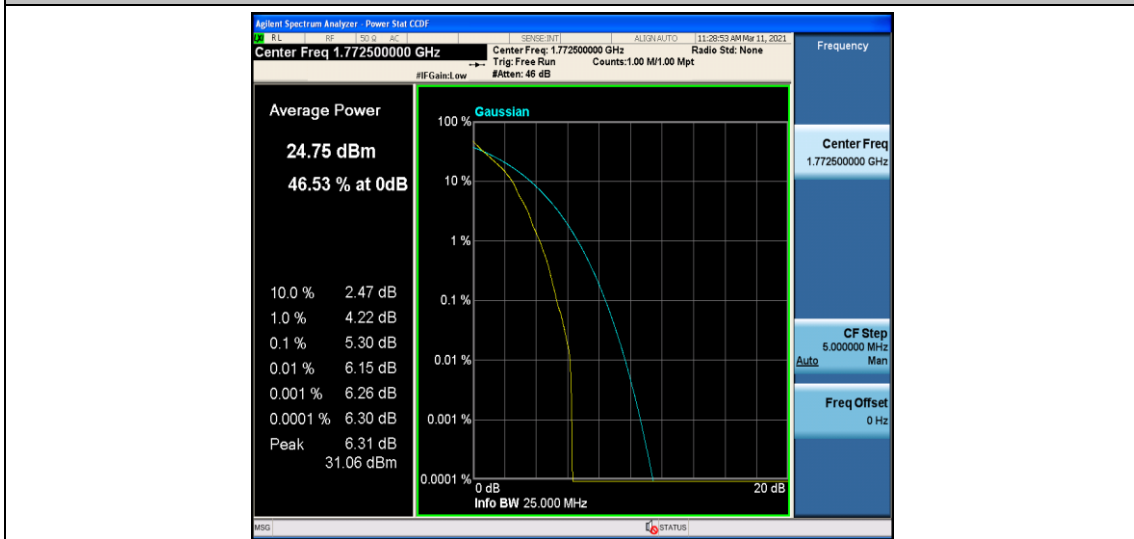

Band66_15MHz_QPSK_132597_1RB#0