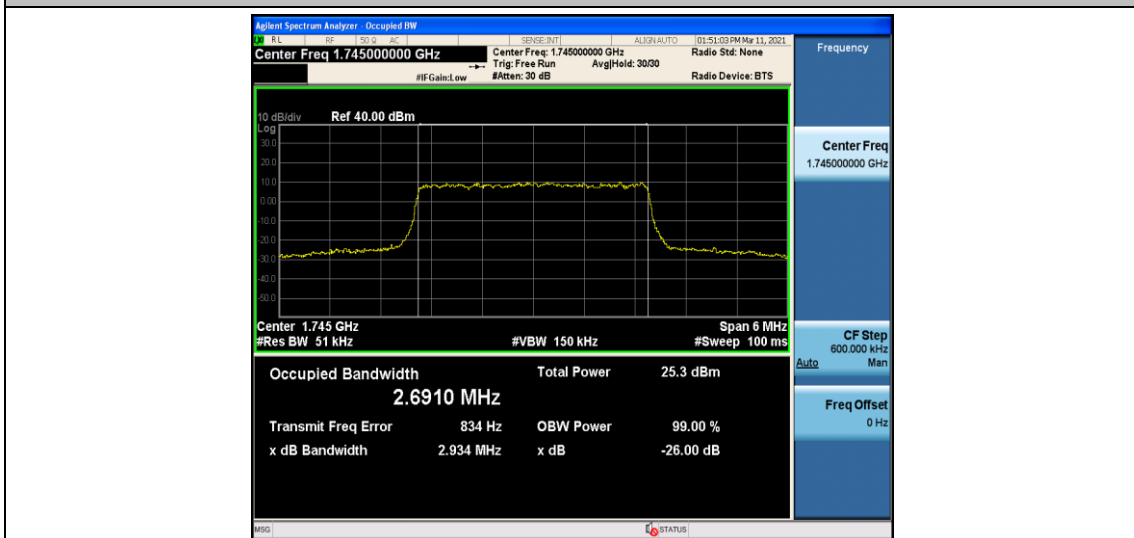

Band66_3MHz_16QAM_132322_15RB#0