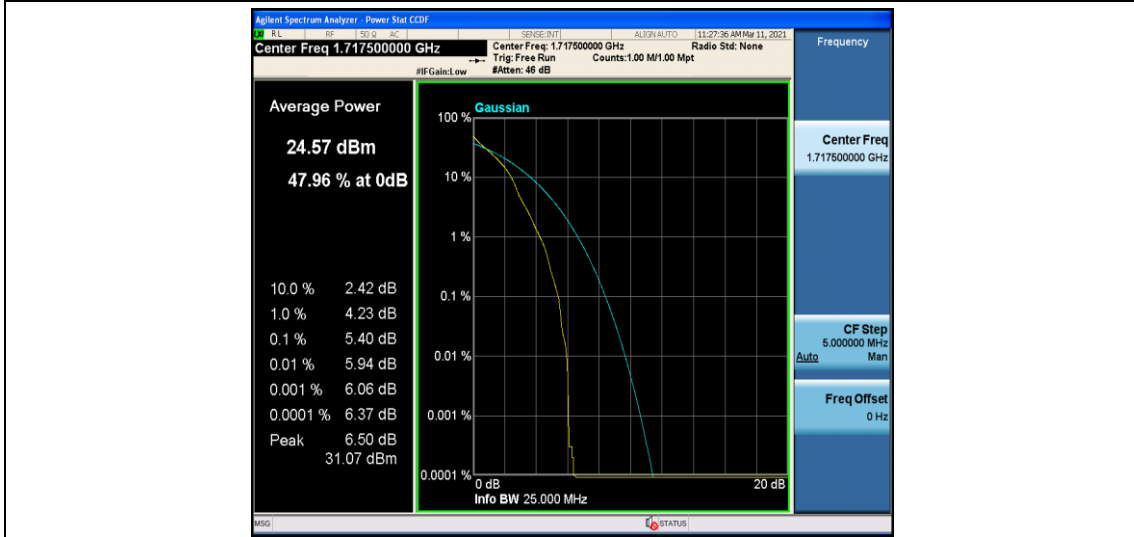

Band66\_10MHz\_16QAM\_132322\_50RB#0

Band66\_10MHz\_16QAM\_132622\_1RB#0

Band66\_10MHz\_16QAM\_132622\_50RB#0

Band66\_15MHz\_QPSK\_132047\_1RB#0

Band66\_15MHz\_QPSK\_132047\_75RB#0

Band66\_15MHz\_QPSK\_132322\_1RB#0