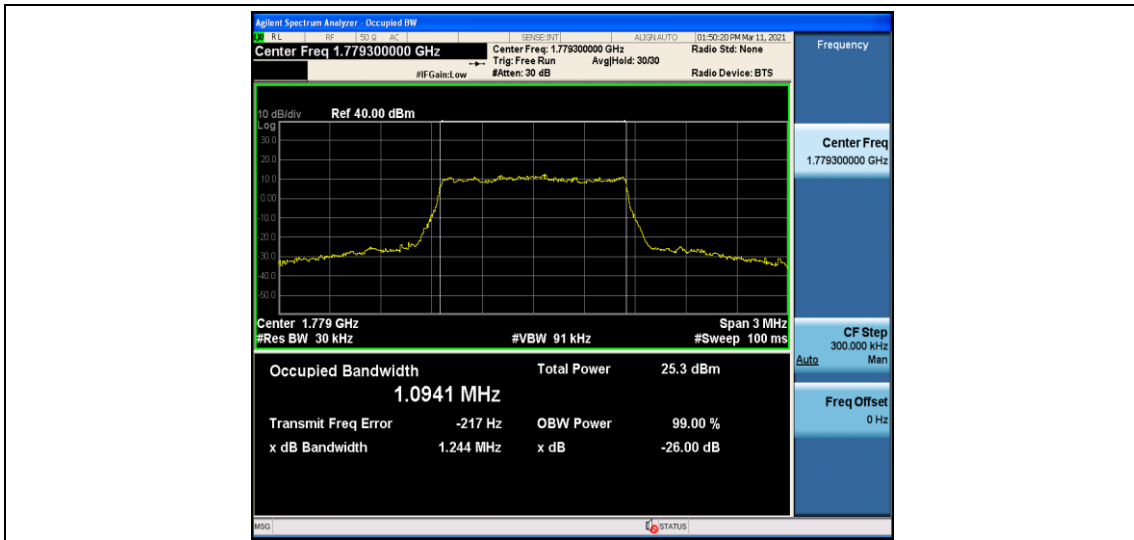

### Test Graphs

Band66\_1.4MHz\_16QAM\_131979\_6RB#0

Band66\_1.4MHz\_16QAM\_132322\_6RB#0

Band66\_1.4MHz\_16QAM\_132665\_6RB#0

Band66\_3MHz\_QPSK\_131987\_15RB#0

Band66\_3MHz\_QPSK\_132322\_15RB#0

Band66\_3MHz\_QPSK\_132657\_15RB#0