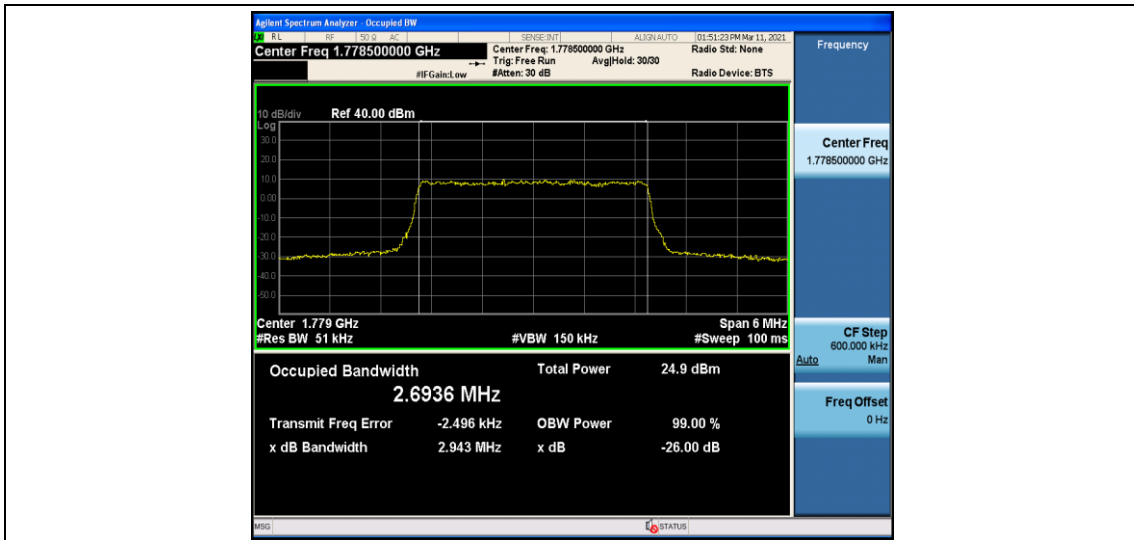

Band66_3MHz_16QAM_132657_15RB#0