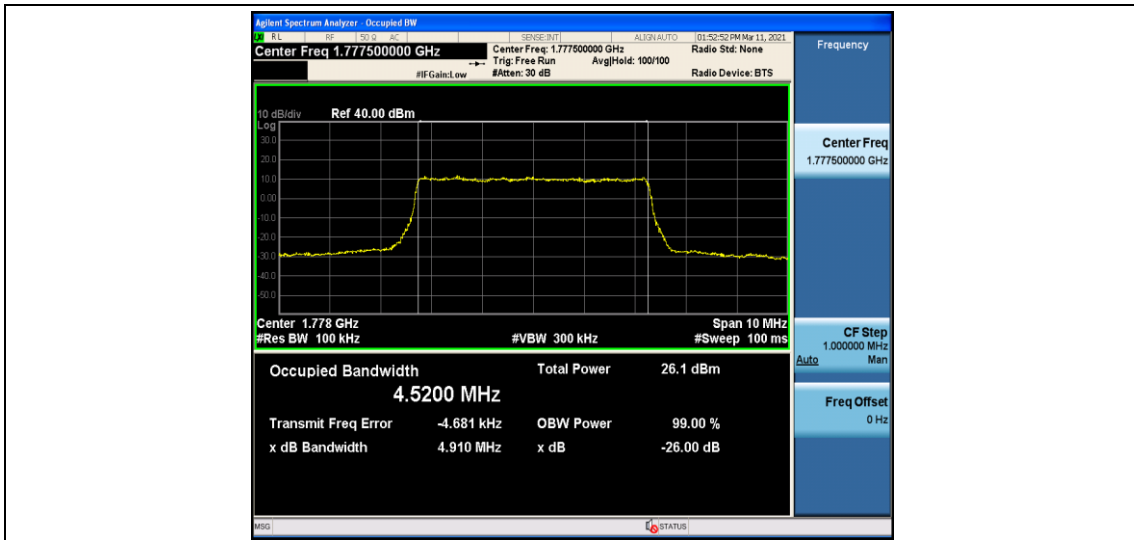

Band66_5MHz_QPSK_132647_25RB#0