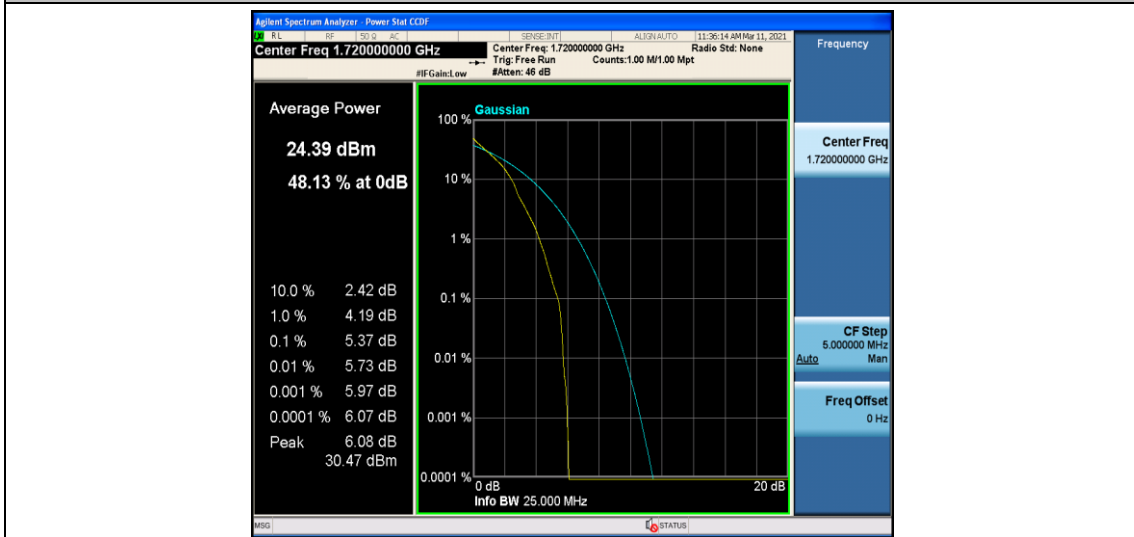

Band66\_15MHz\_16QAM\_132322\_75RB#0

Band66\_15MHz\_16QAM\_132597\_1RB#0

Band66\_15MHz\_16QAM\_132597\_75RB#0

Band66\_20MHz\_QPSK\_132072\_1RB#0

Band66\_20MHz\_QPSK\_132072\_100RB#0

Band66\_20MHz\_QPSK\_132322\_1RB#0