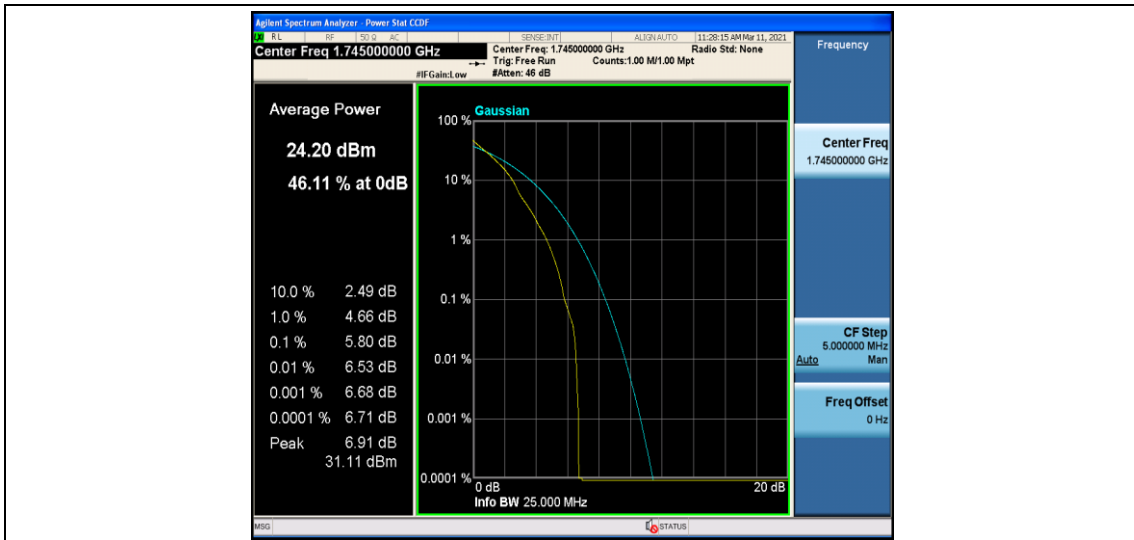

Band66\_10MHz\_16QAM\_132322\_50RB#0

Band66\_10MHz\_16QAM\_132622\_1RB#0

Band66\_10MHz\_16QAM\_132622\_50RB#0

Band66\_15MHz\_QPSK\_132047\_1RB#0

Band66\_15MHz\_QPSK\_132047\_75RB#0

Band66\_15MHz\_QPSK\_132322\_1RB#0