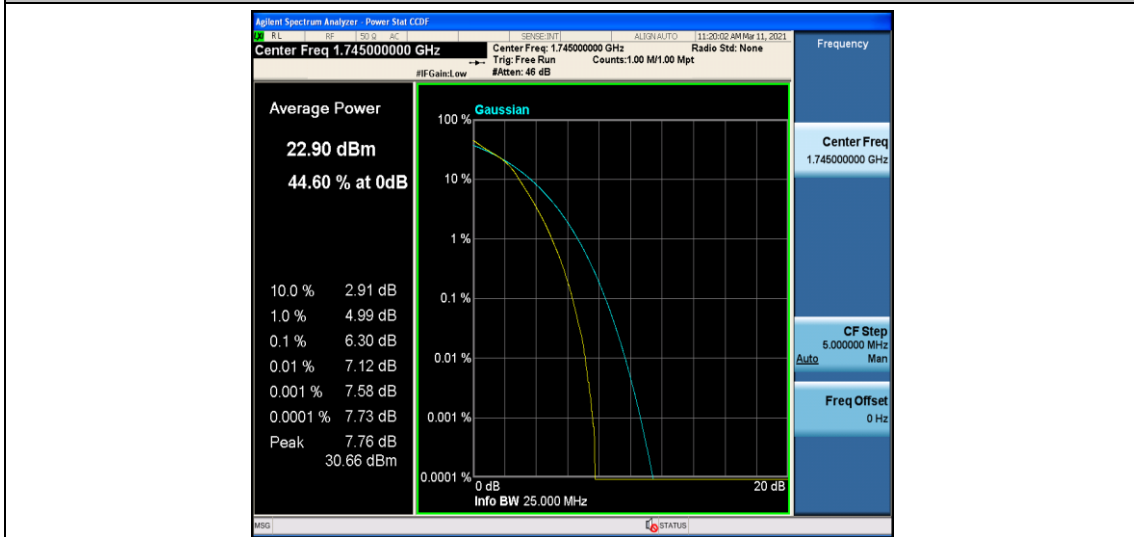

Band66\_10MHz\_16QAM\_132322\_50RB#0

Band66\_10MHz\_16QAM\_132622\_1RB#0

Band66\_10MHz\_16QAM\_132622\_50RB#0

Band66\_15MHz\_QPSK\_132047\_1RB#0

Band66\_15MHz\_QPSK\_132047\_75RB#0

Band66\_15MHz\_QPSK\_132322\_1RB#0