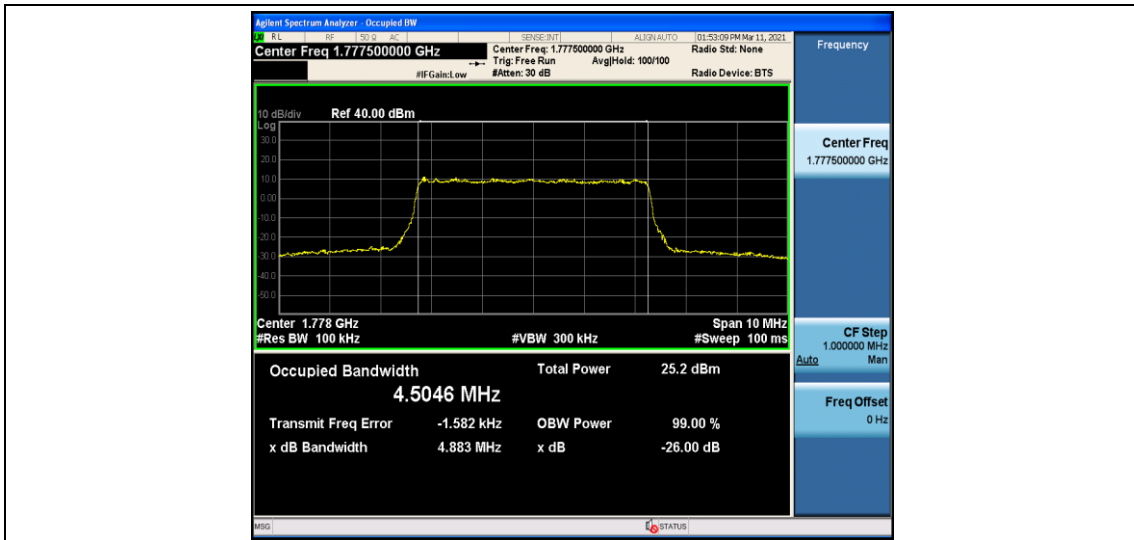

Band66_5MHz_16QAM_132647_25RB#0