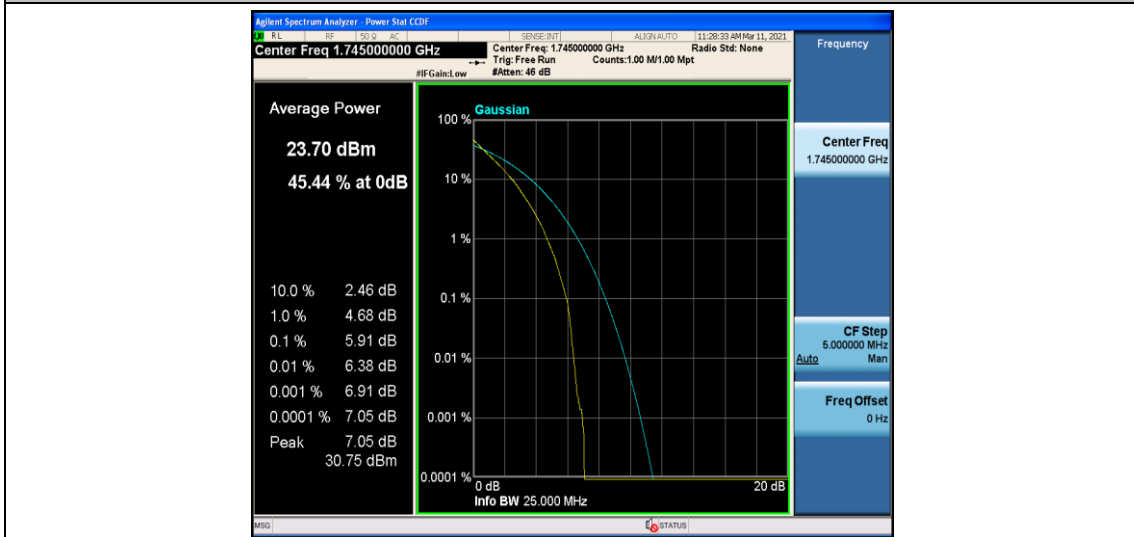

Band66_15MHz_QPSK_132322_75RB#0