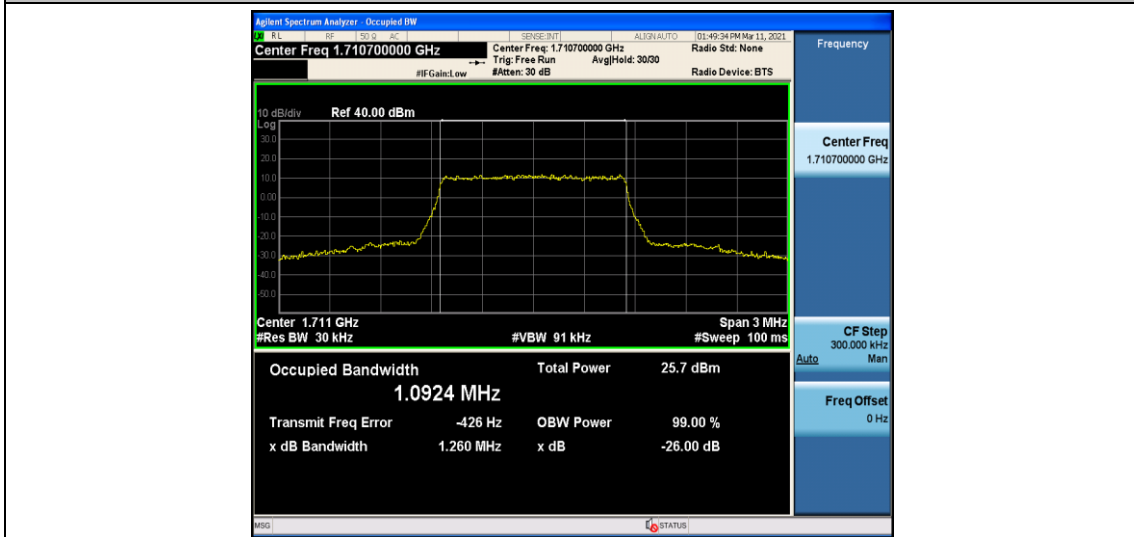

Band66_1.4MHz_16QAM_131979_6RB#0