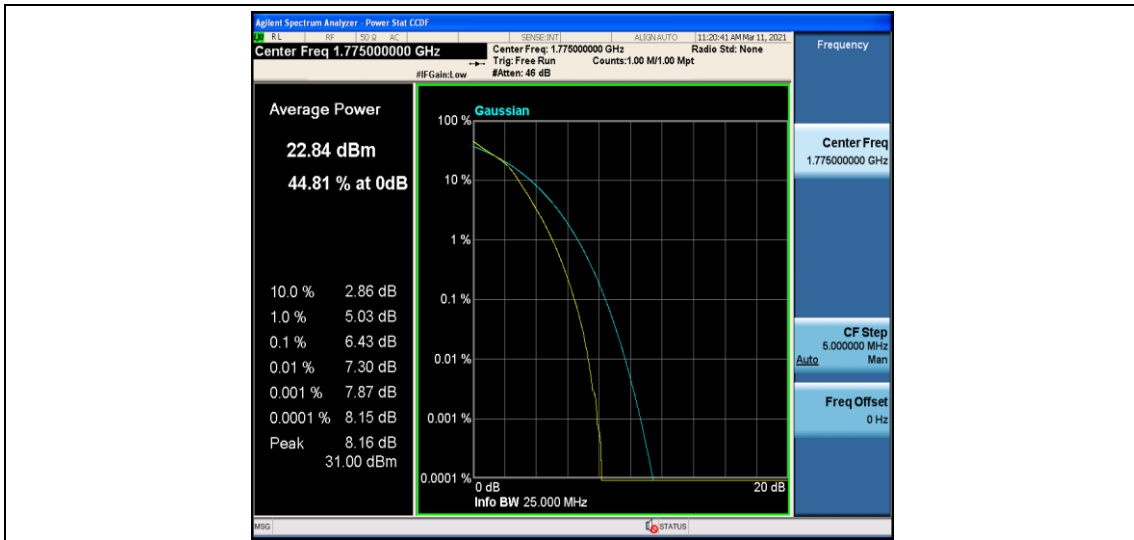

Band66\_10MHz\_16QAM\_132322\_50RB#0

Band66\_10MHz\_16QAM\_132622\_1RB#0

Band66\_10MHz\_16QAM\_132622\_50RB#0

Band66\_15MHz\_QPSK\_132047\_1RB#0

Band66\_15MHz\_QPSK\_132047\_75RB#0

Band66\_15MHz\_QPSK\_132322\_1RB#0