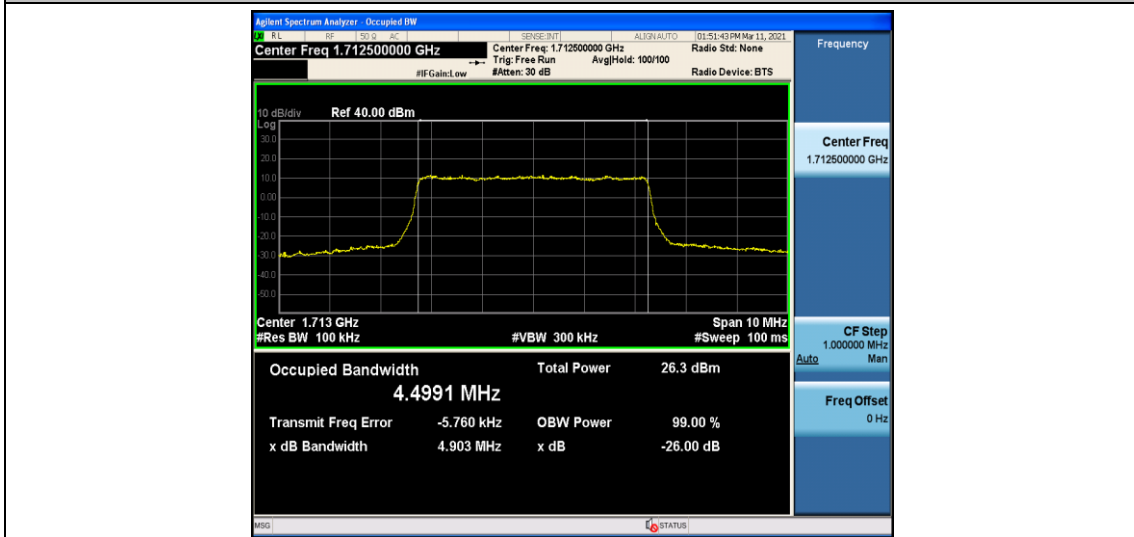

Band66_5MHz_QPSK_131997_25RB#0