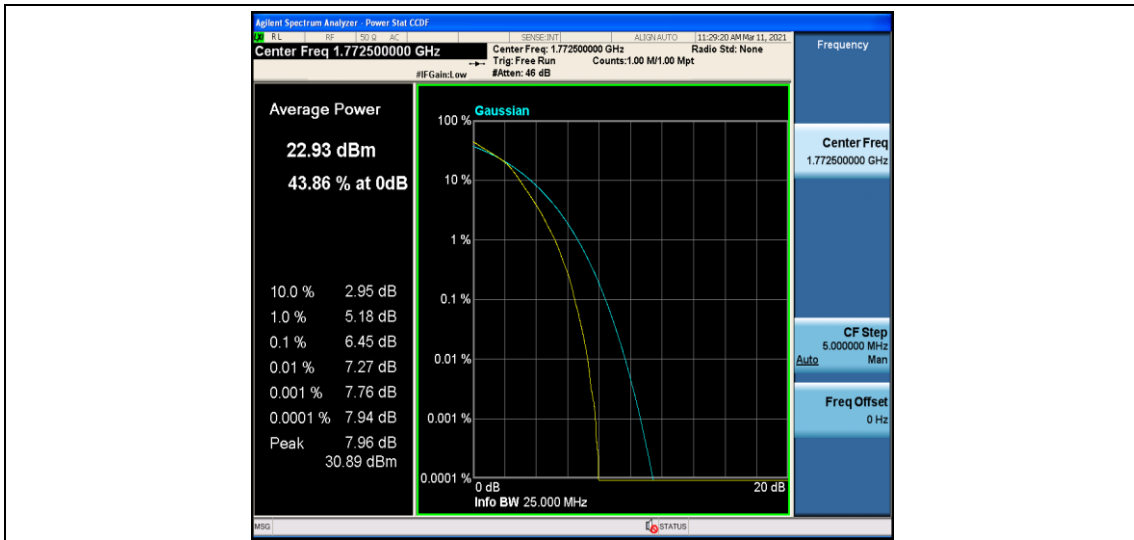

Band66_15MHz_16QAM_132597_75RB#0