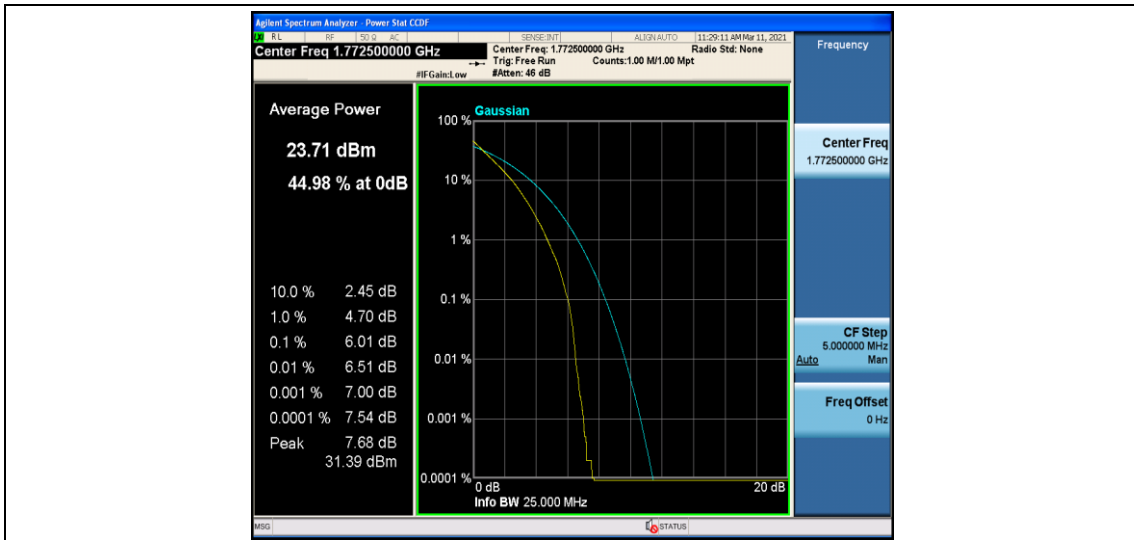

Band66_15MHz_QPSK_132597_75RB#0