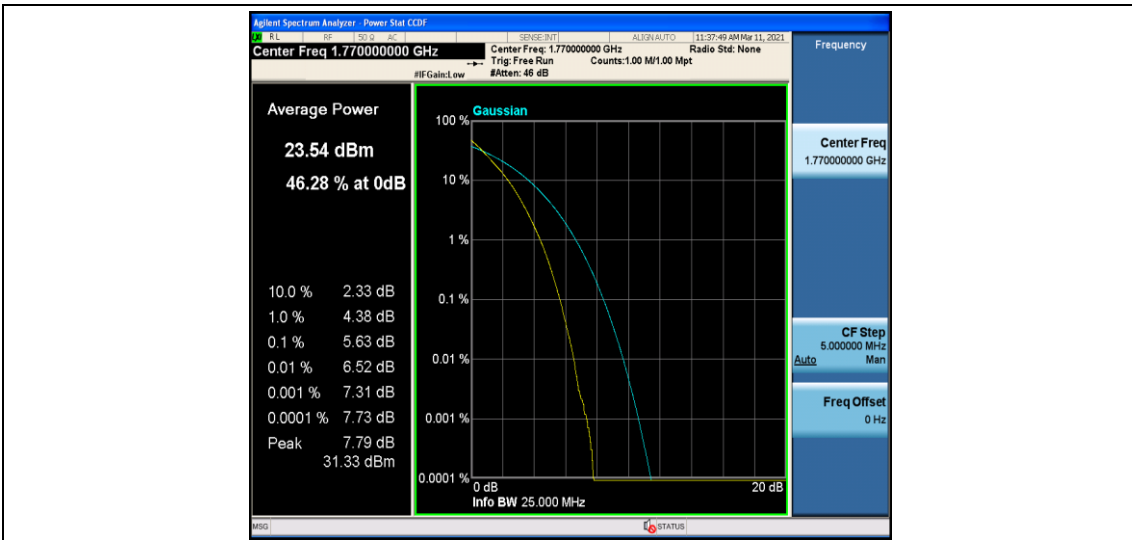

Band66_20MHz_QPSK_132572_100RB#0