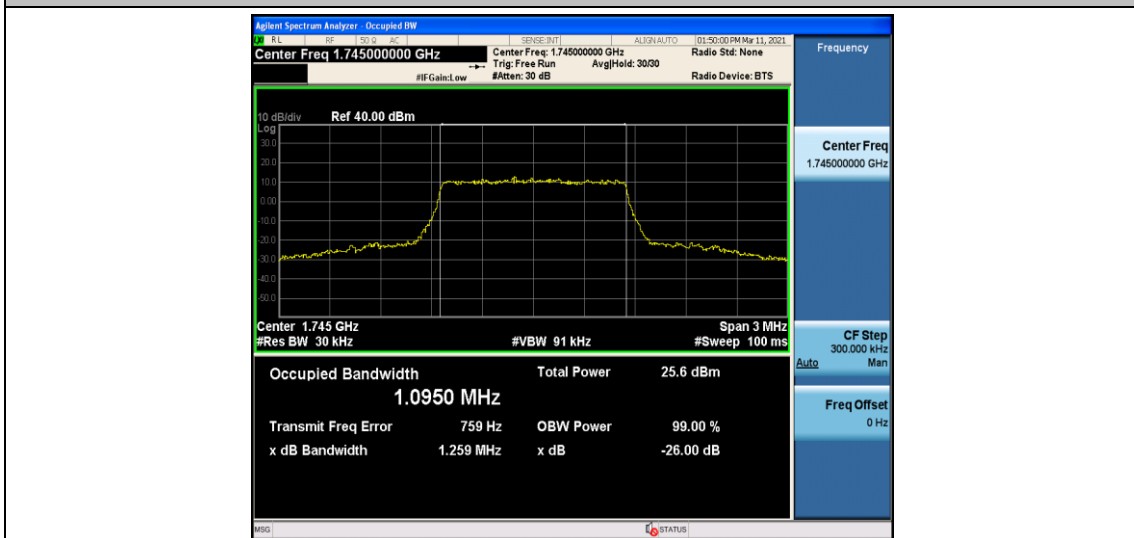

### Test Graphs

Band66\_1.4MHz\_16QAM\_131979\_6RB#0

Band66\_1.4MHz\_16QAM\_132322\_6RB#0

Band66\_1.4MHz\_16QAM\_132665\_6RB#0

Band66\_3MHz\_QPSK\_131987\_15RB#0

Band66\_3MHz\_QPSK\_132322\_15RB#0

Band66\_3MHz\_QPSK\_132657\_15RB#0