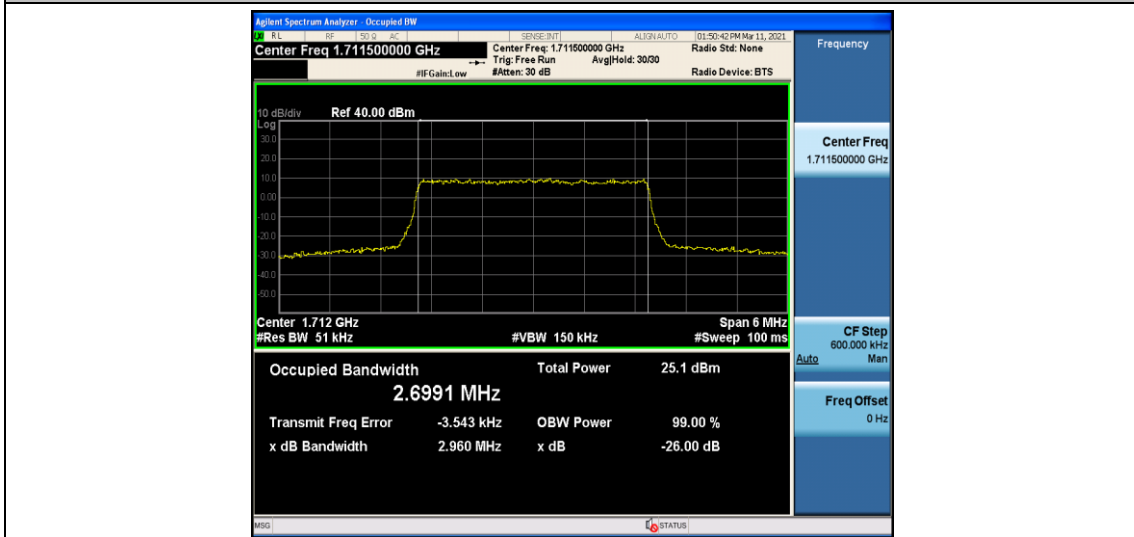

Band66_3MHz_16QAM_131987_15RB#0