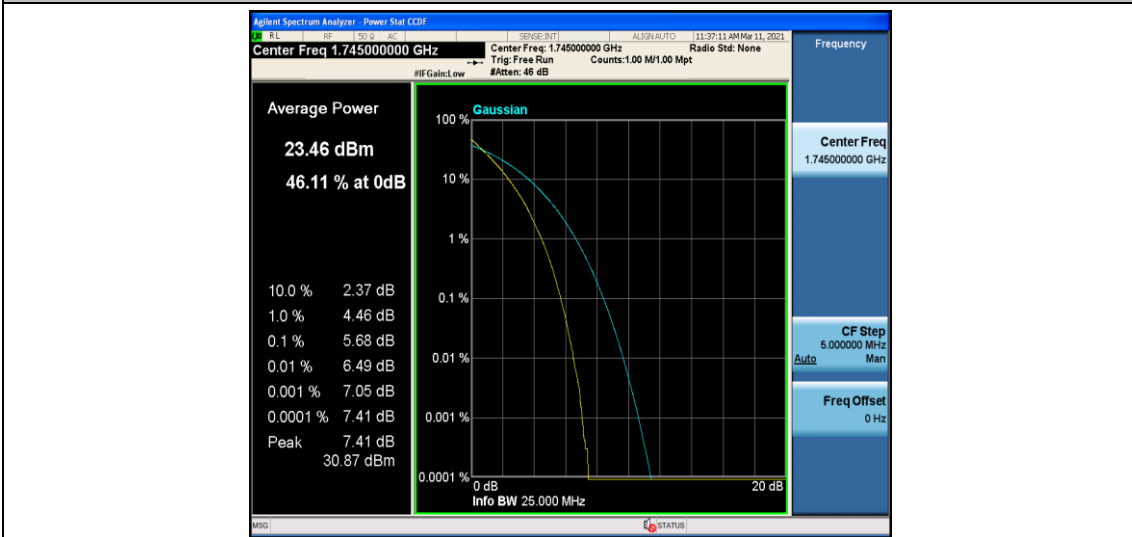

Band66_20MHz_QPSK_132322_100RB#0