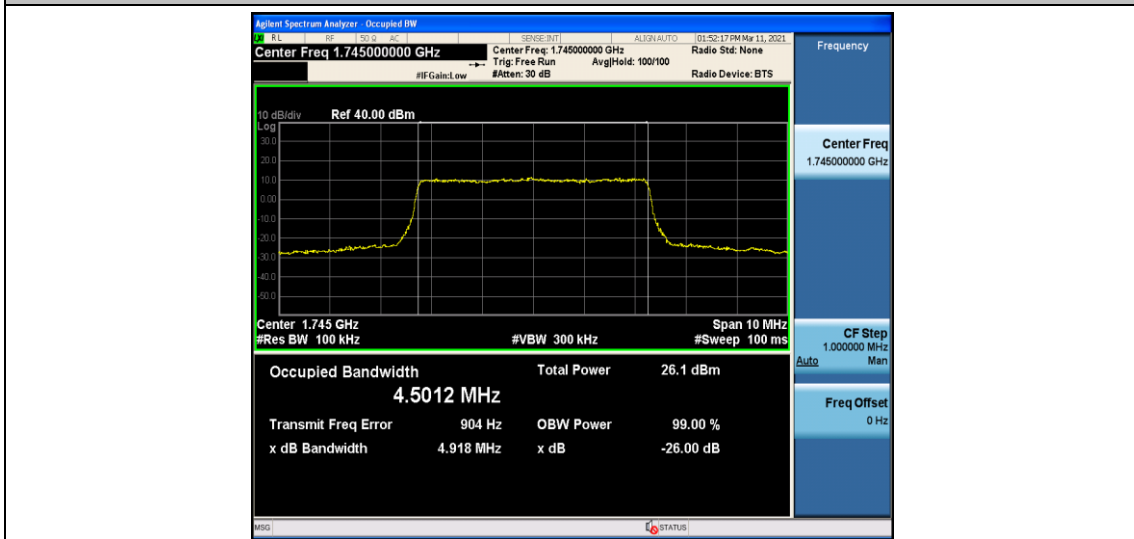

Band66_5MHz_QPSK_132322_25RB#0