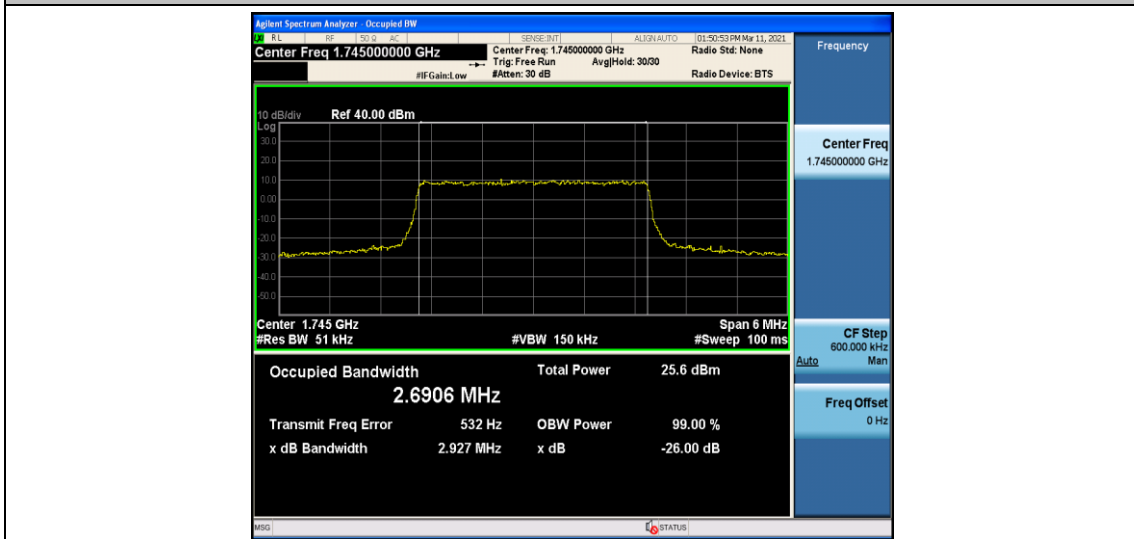

### Test Graphs

Band66\_1.4MHz\_16QAM\_131979\_6RB#0

Band66\_1.4MHz\_16QAM\_132322\_6RB#0

Band66\_1.4MHz\_16QAM\_132665\_6RB#0

Band66\_3MHz\_QPSK\_131987\_15RB#0

Band66\_3MHz\_QPSK\_132322\_15RB#0

Band66\_3MHz\_QPSK\_132657\_15RB#0