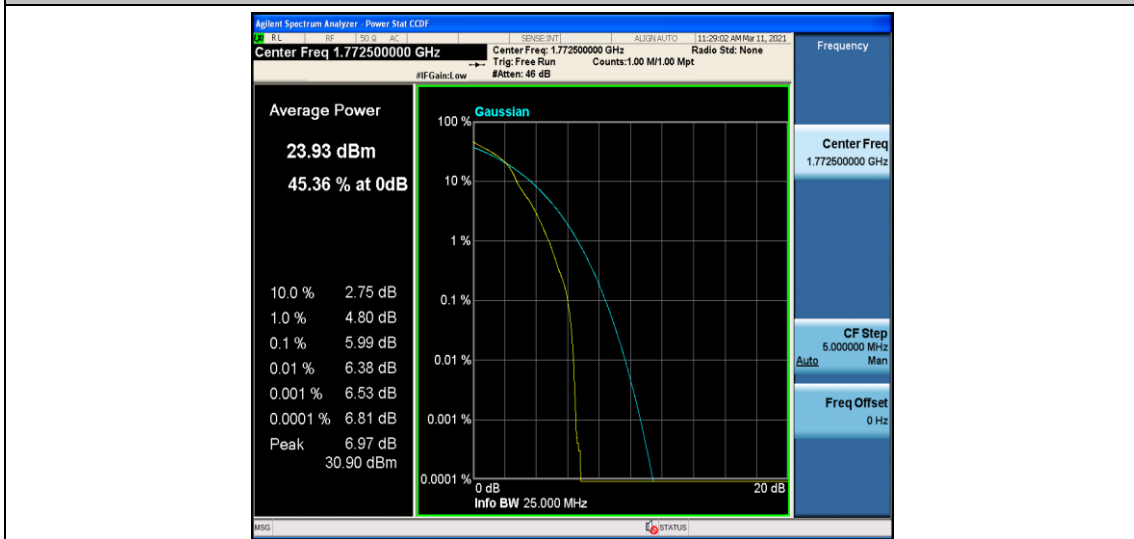

Band66_15MHz_16QAM_132597_1RB#0