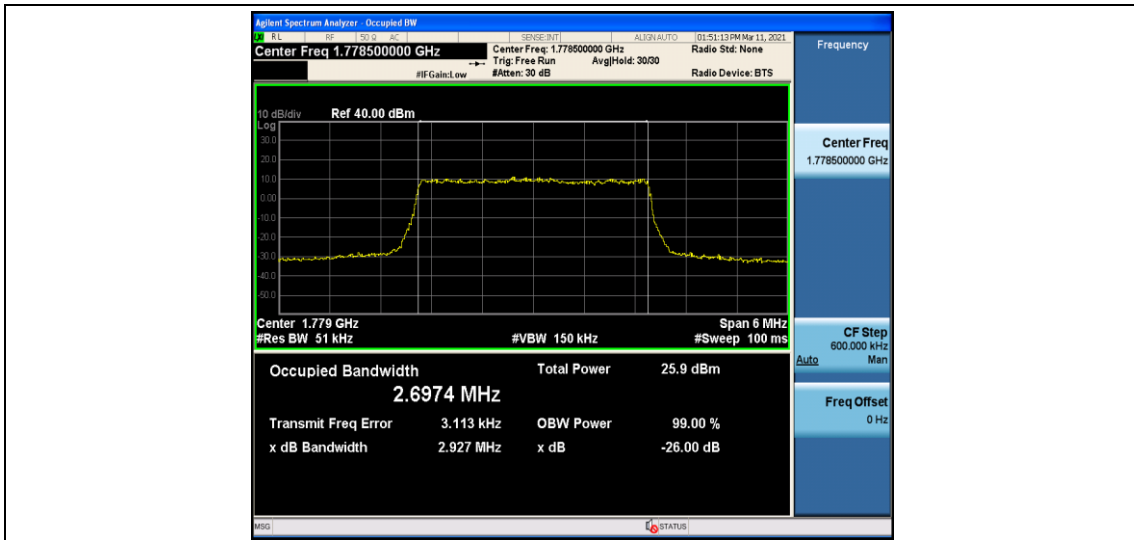

### Test Graphs

Band66\_1.4MHz\_16QAM\_131979\_6RB#0

Band66\_1.4MHz\_16QAM\_132322\_6RB#0

Band66\_1.4MHz\_16QAM\_132665\_6RB#0

Band66\_3MHz\_QPSK\_131987\_15RB#0

Band66\_3MHz\_QPSK\_132322\_15RB#0

Band66\_3MHz\_QPSK\_132657\_15RB#0