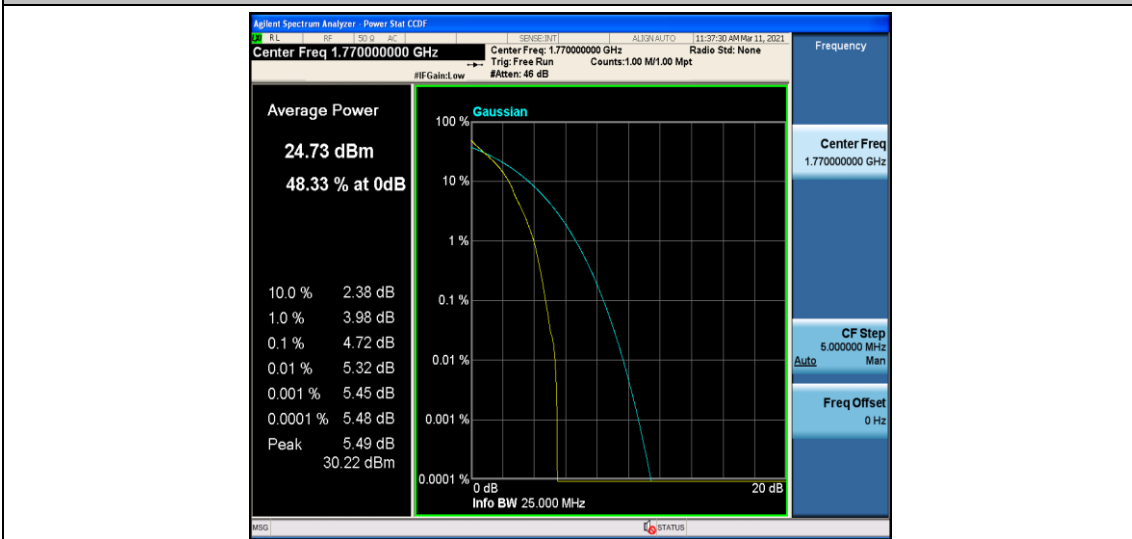

Band66_20MHz_QPSK_132572_1RB#0