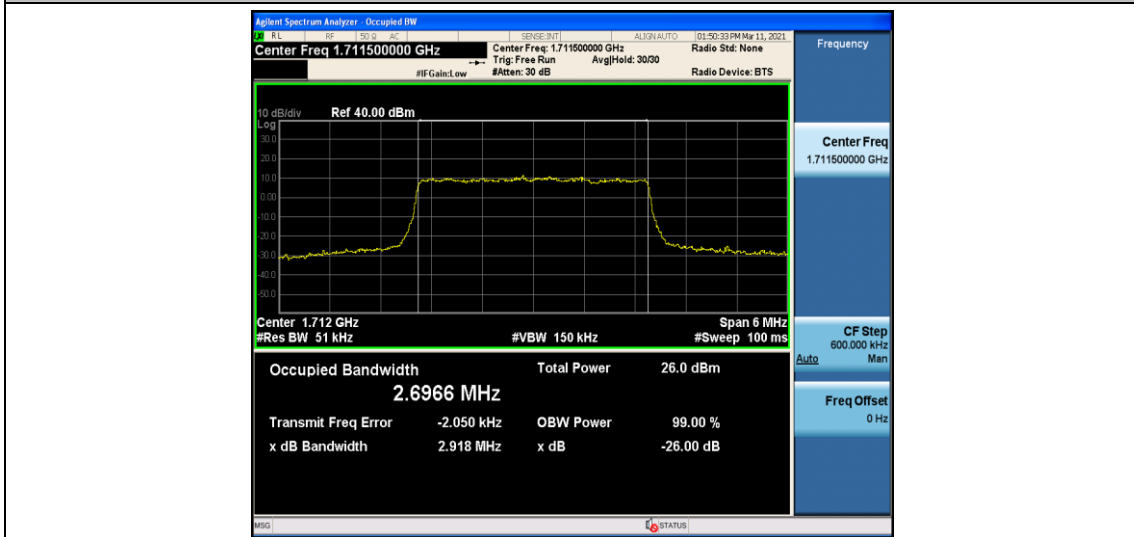

### Test Graphs

Band66\_1.4MHz\_16QAM\_131979\_6RB#0

Band66\_1.4MHz\_16QAM\_132322\_6RB#0

Band66\_1.4MHz\_16QAM\_132665\_6RB#0

Band66\_3MHz\_QPSK\_131987\_15RB#0

Band66\_3MHz\_QPSK\_132322\_15RB#0

Band66\_3MHz\_QPSK\_132657\_15RB#0