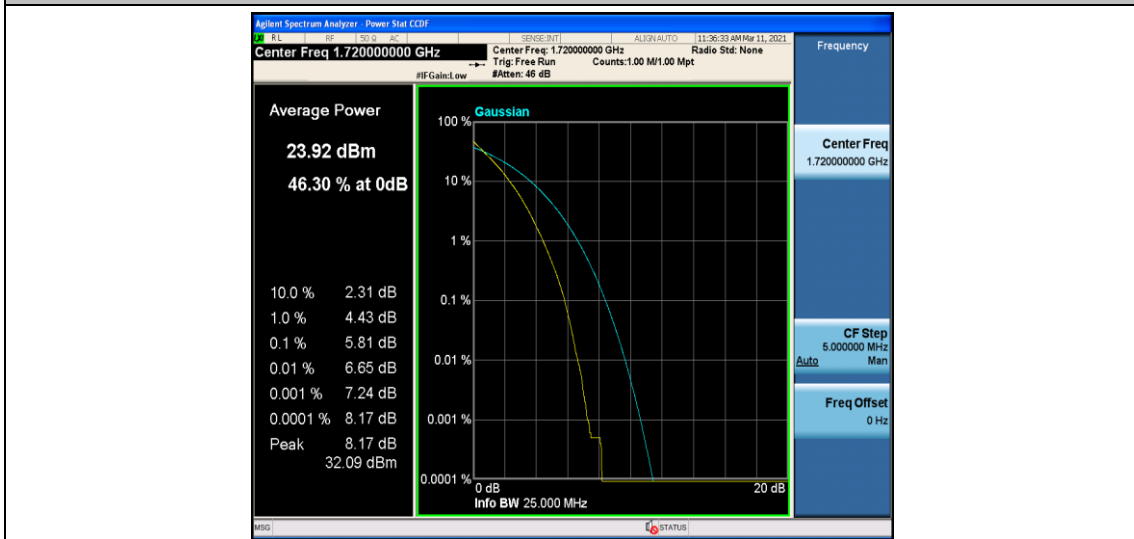

Band66\_15MHz\_16QAM\_132322\_75RB#0

Band66\_15MHz\_16QAM\_132597\_1RB#0

Band66\_15MHz\_16QAM\_132597\_75RB#0

Band66\_20MHz\_QPSK\_132072\_1RB#0

Band66\_20MHz\_QPSK\_132072\_100RB#0

Band66\_20MHz\_QPSK\_132322\_1RB#0