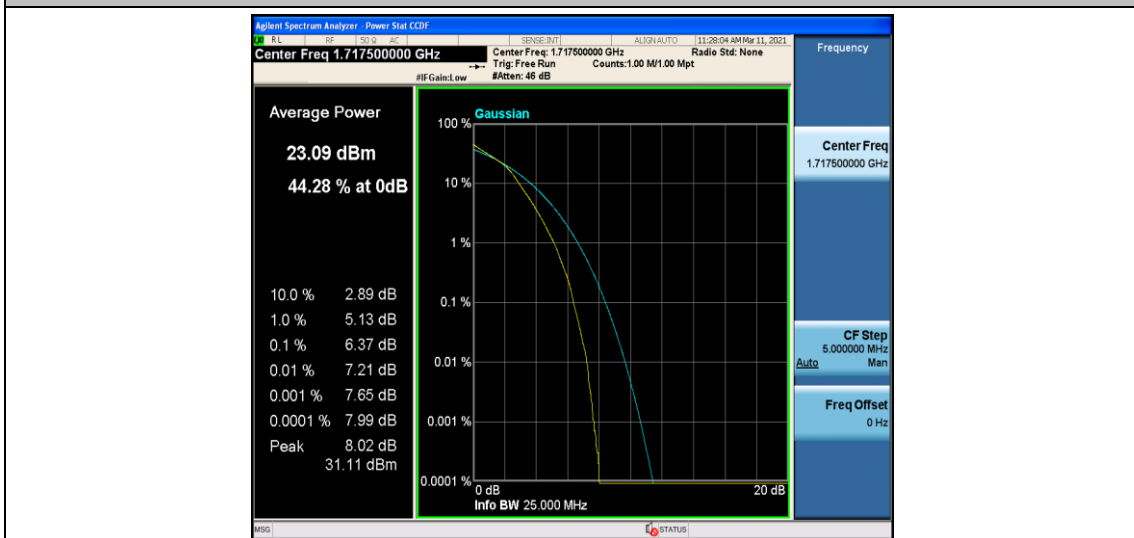

Band66\_15MHz\_QPSK\_132322\_75RB#0

Band66\_15MHz\_QPSK\_132597\_1RB#0

Band66\_15MHz\_QPSK\_132597\_75RB#0

Band66\_15MHz\_16QAM\_132047\_1RB#0

Band66\_15MHz\_16QAM\_132047\_75RB#0

Band66\_15MHz\_16QAM\_132322\_1RB#0