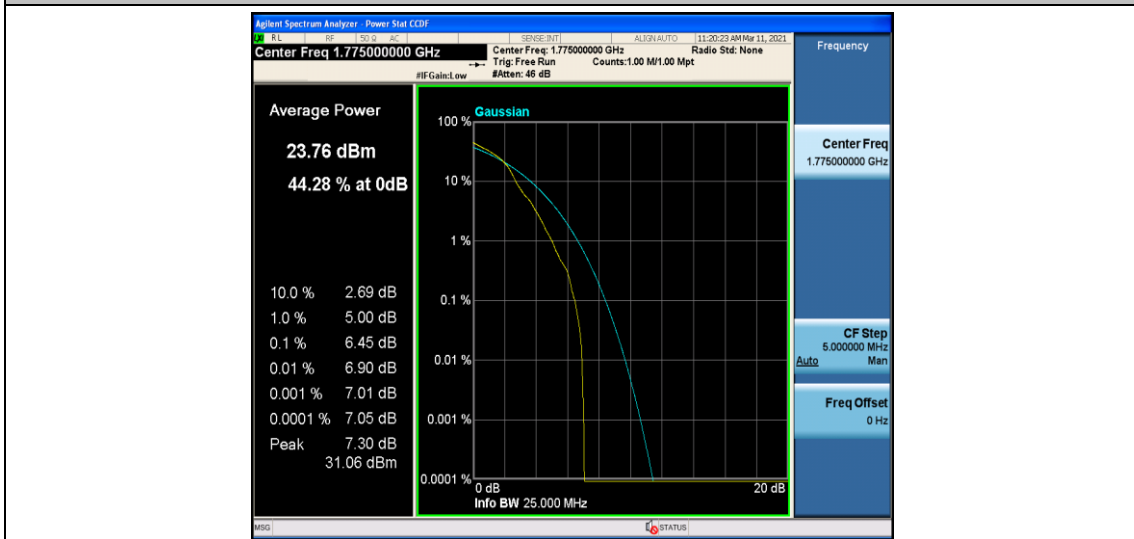

Band66\_10MHz\_16QAM\_132322\_50RB#0

Band66\_10MHz\_16QAM\_132622\_1RB#0

Band66\_10MHz\_16QAM\_132622\_50RB#0

Band66\_15MHz\_QPSK\_132047\_1RB#0

Band66\_15MHz\_QPSK\_132047\_75RB#0

Band66\_15MHz\_QPSK\_132322\_1RB#0