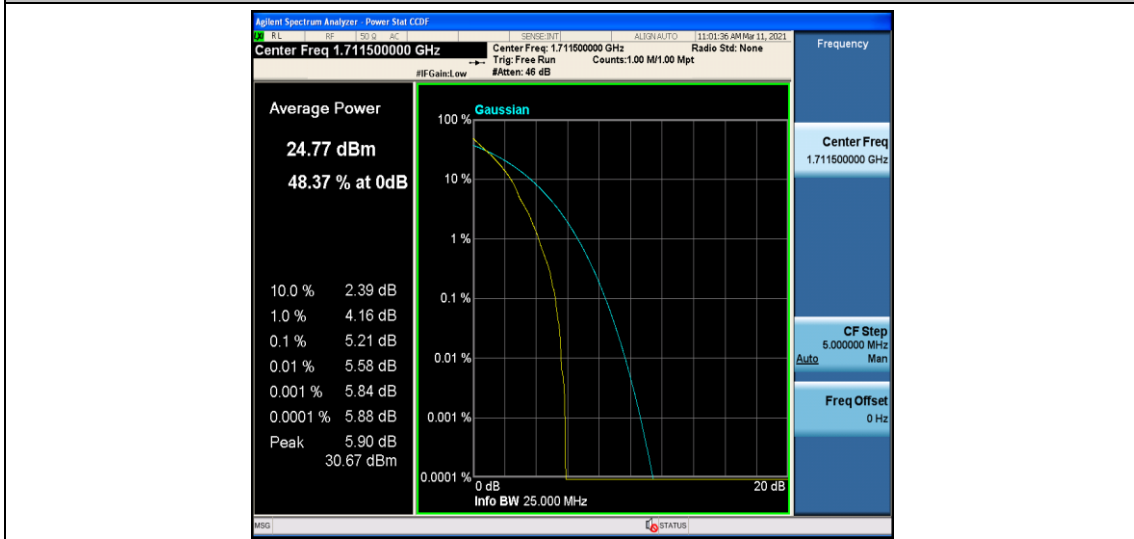

Band66_3MHz_QPSK_131987_1RB#0

Band66_3MHz_QPSK_131987_15RB#0