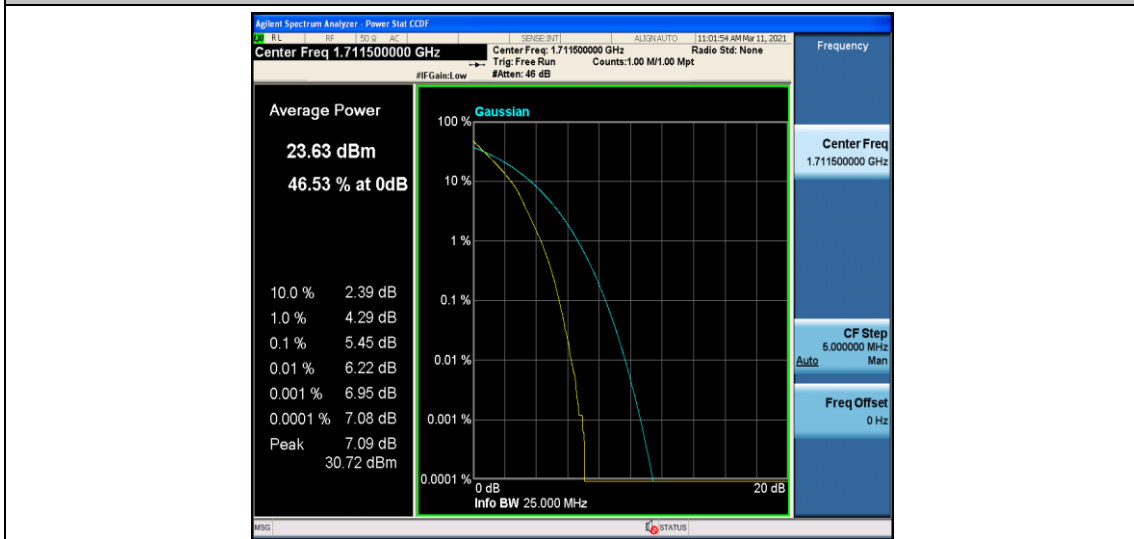

Band66_3MHz_QPSK_131987_15RB#0

Band66_3MHz_QPSK_132322_1RB#0