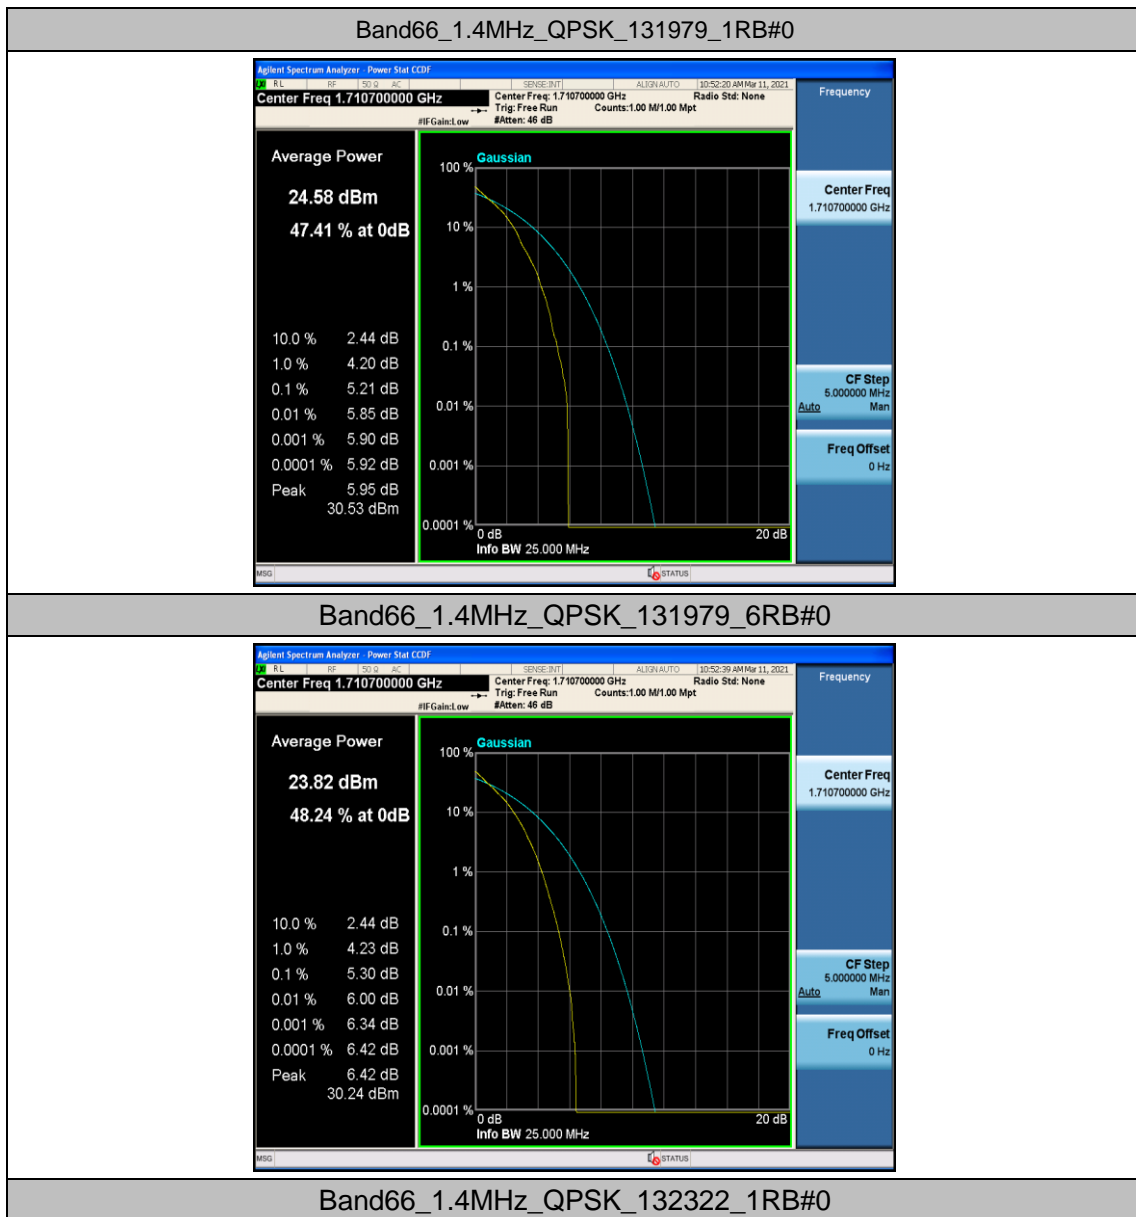

Test Graphs