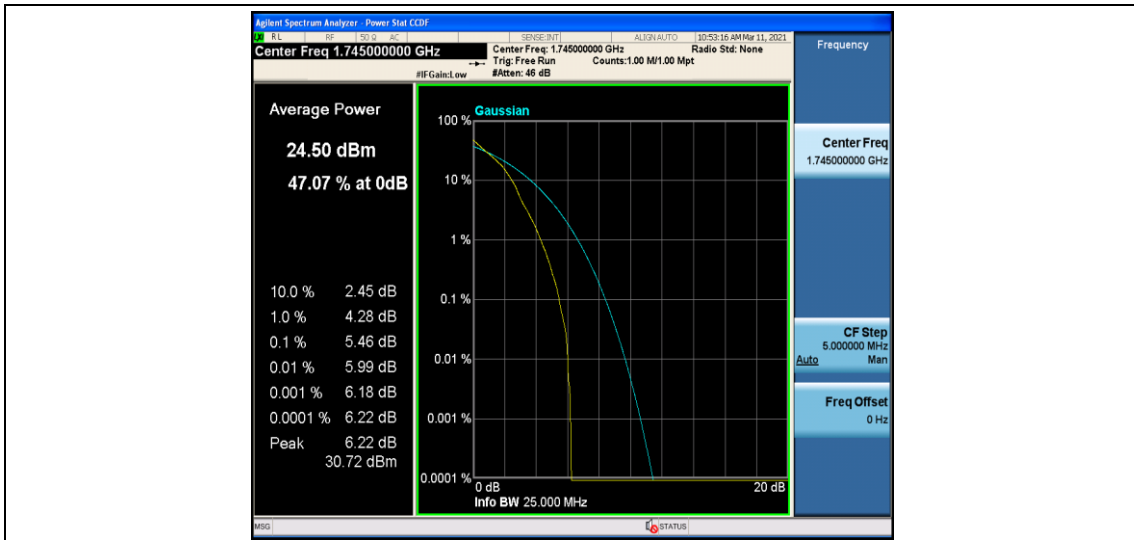

Band66_1.4MHz_QPSK_132322_6RB#0