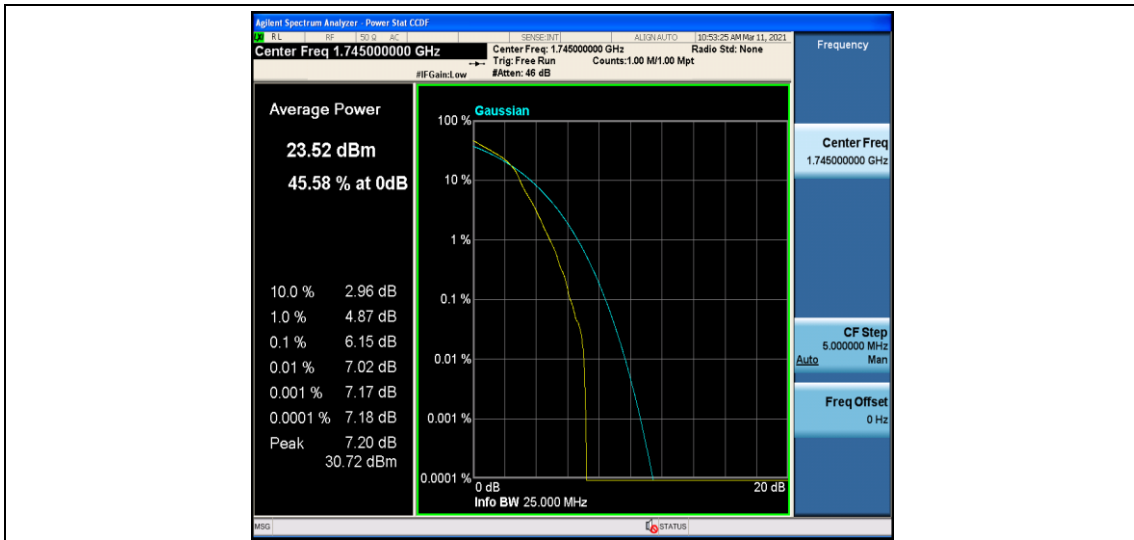

Test Graphs

Band66_1.4MHz_QPSK_132322_6RB#0

Band66_1.4MHz_QPSK_132665_1RB#0

Band66_1.4MHz_QPSK_132665_6RB#0

Band66_1.4MHz_16QAM_131979_1RB#0

Band66_1.4MHz_16QAM_131979_6RB#0

Band66_1.4MHz_16QAM_132322_1RB#0