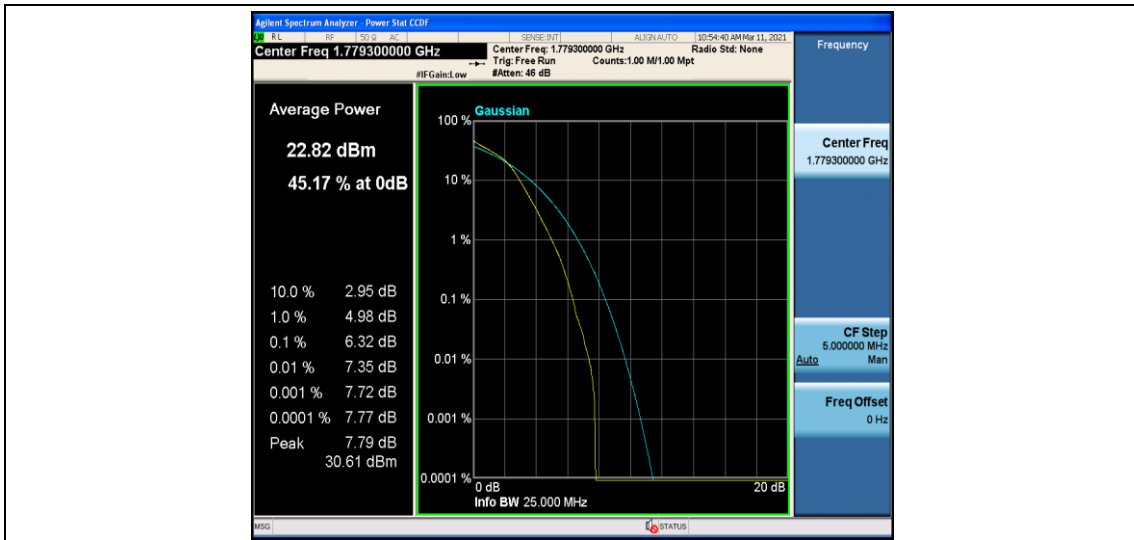

Band66_1.4MHz_16QAM_132665_6RB#0

Band66_3MHz_QPSK_131987_1RB#0