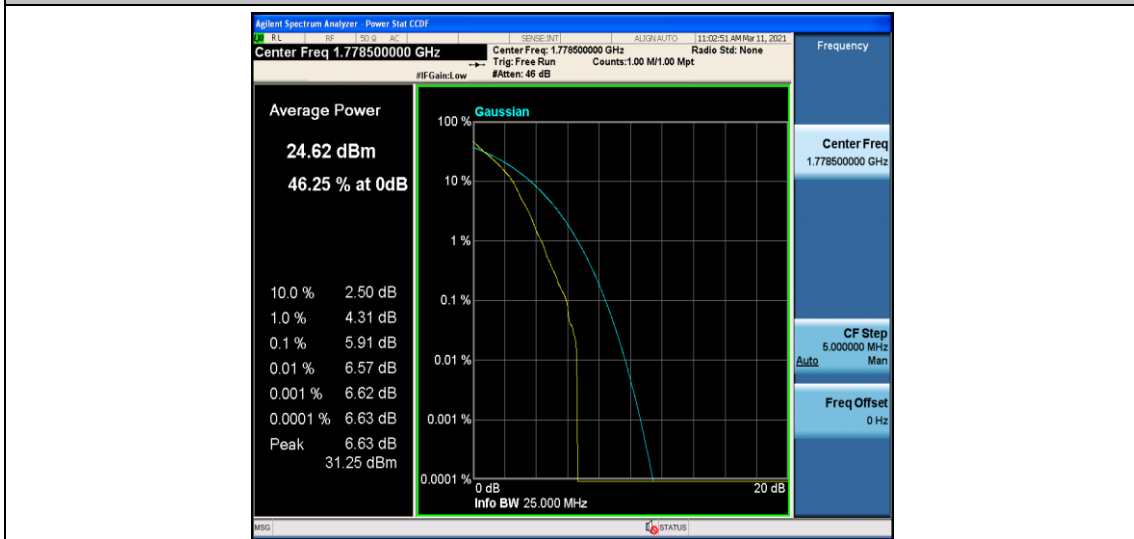

Band66_3MHz_QPSK_132657_1RB#0

Band66_3MHz_QPSK_132657_15RB#0