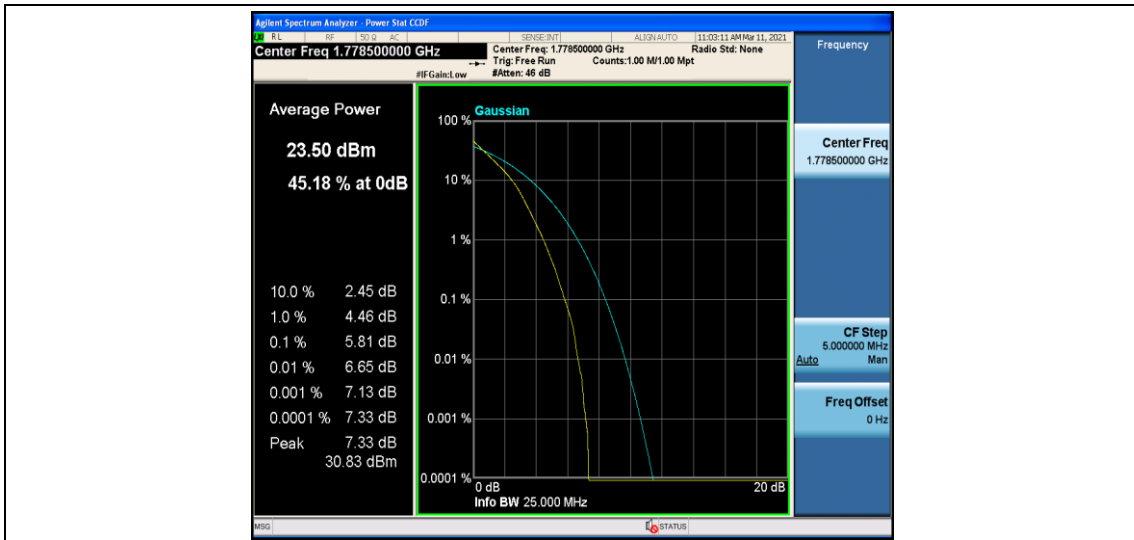

Band66_3MHz_QPSK_132657_15RB#0

Band66_3MHz_16QAM_131987_1RB#0