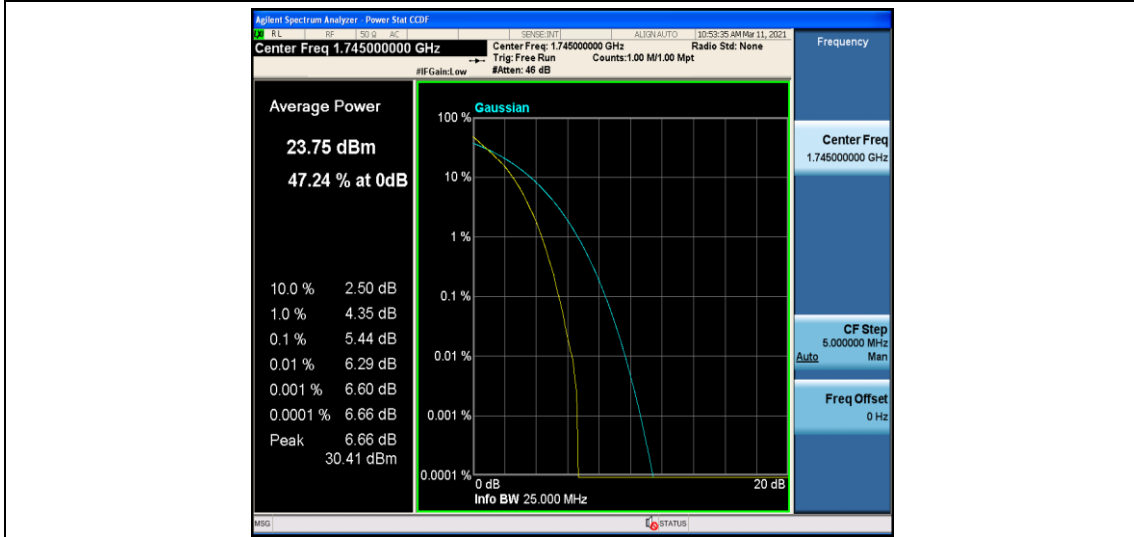

Band66_1.4MHz_QPSK_132322_6RB#0

Band66_1.4MHz_QPSK_132665_1RB#0