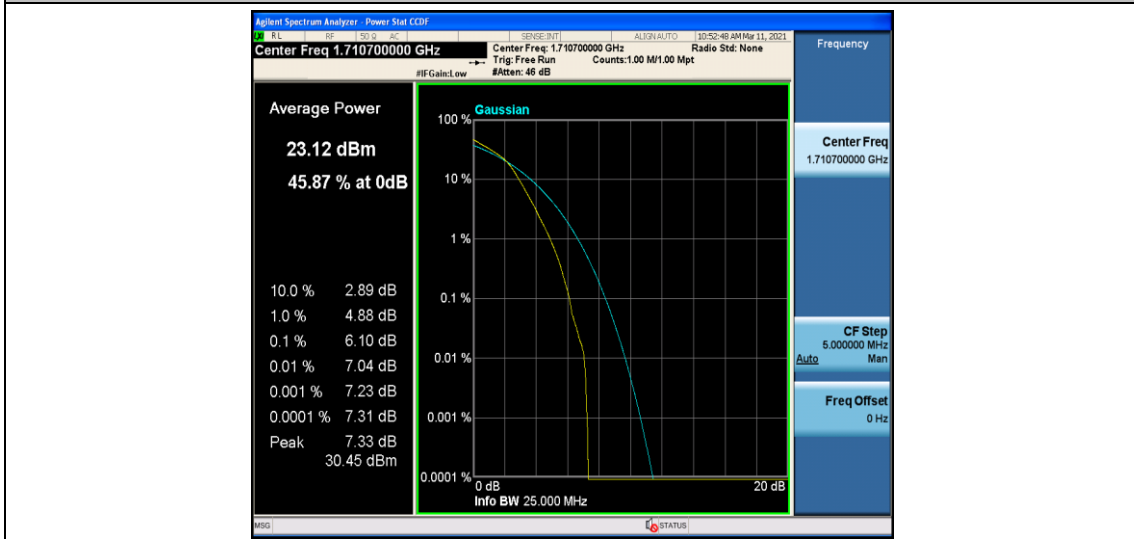

Test Graphs

Band66_1.4MHz_QPSK_132322_6RB#0

Band66_1.4MHz_QPSK_132665_1RB#0

Band66_1.4MHz_QPSK_132665_6RB#0

Band66_1.4MHz_16QAM_131979_1RB#0

Band66_1.4MHz_16QAM_131979_6RB#0

Band66_1.4MHz_16QAM_132322_1RB#0