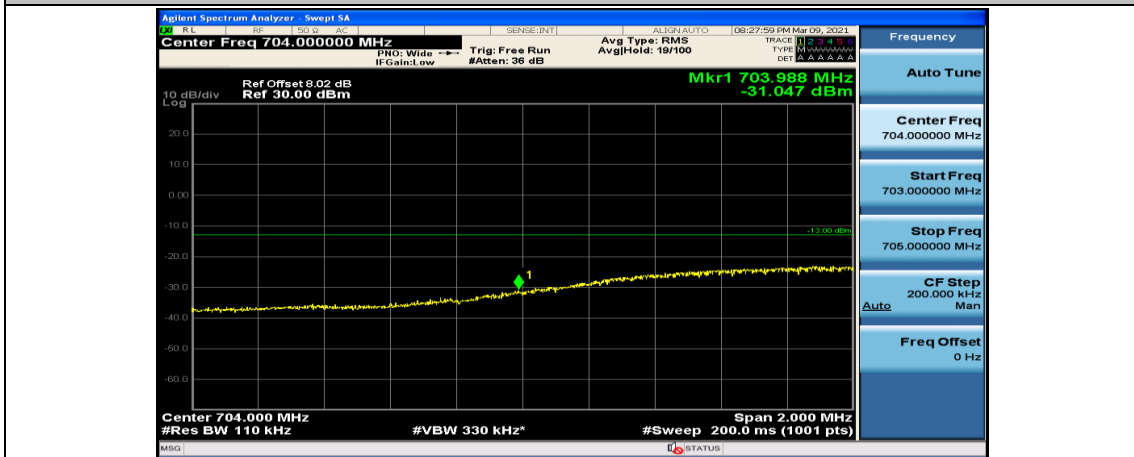

(Channel Bandwidth: 5 MHz)\_HCH\_16QAM\_12RB#13

(Channel Bandwidth: 5 MHz)\_HCH\_16QAM\_25RB#0

Channel Bandwidth: 10 MHz

Channel Bandwidth: 10 MHz\_LCH\_QPSK\_25RB#0

Channel Bandwidth: 10 MHz\_LCH\_QPSK\_25RB#12