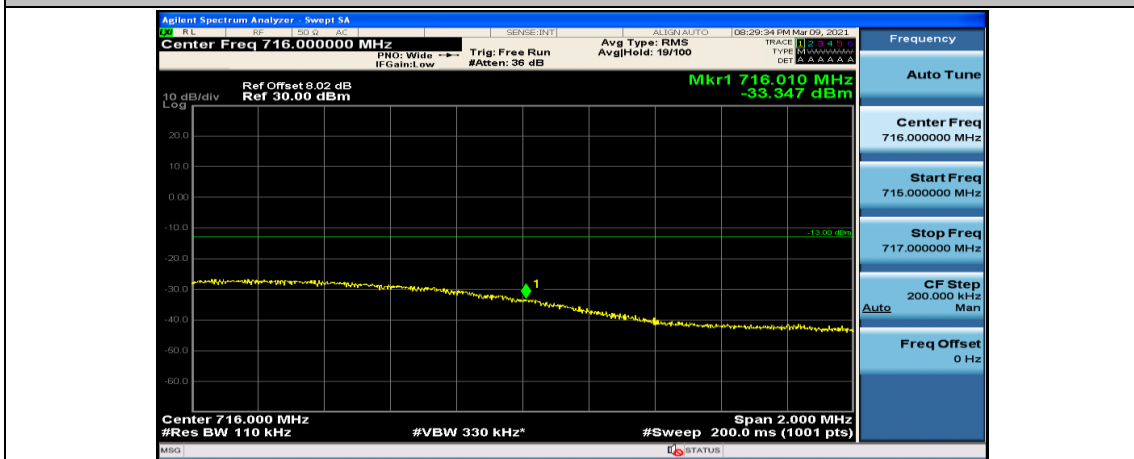

Channel Bandwidth: 10 MHz\_LCH\_QPSK\_25RB#25

Channel Bandwidth: 10 MHz\_LCH\_QPSK\_50RB#0

Channel Bandwidth: 10 MHz\_HCH\_QPSK\_1RB#0

Channel Bandwidth: 10 MHz\_HCH\_QPSK\_1RB#24

Channel Bandwidth: 10 MHz\_LCH\_16QAM\_25RB#12