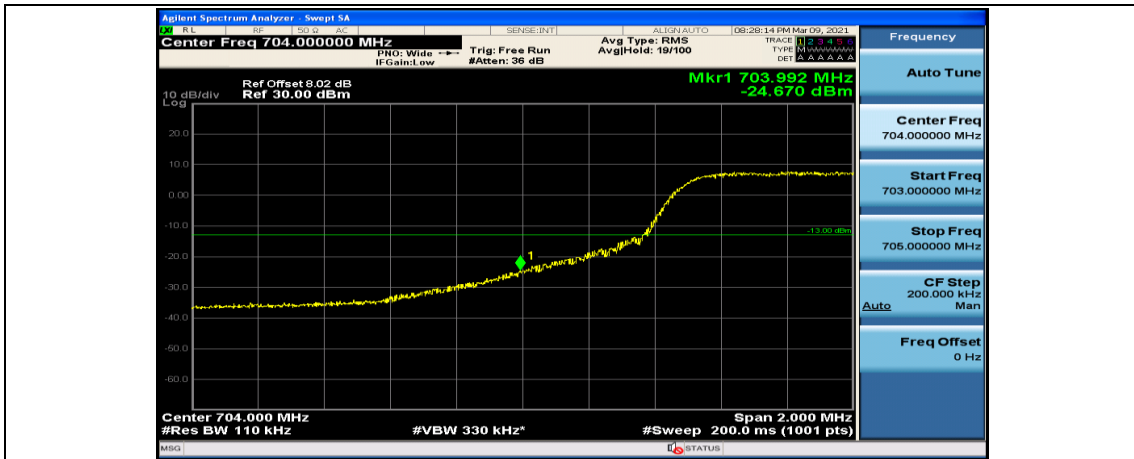

Channel Bandwidth: 10 MHz\_LCH\_QPSK\_25RB#25

Channel Bandwidth: 10 MHz\_LCH\_QPSK\_50RB#0

Channel Bandwidth: 10 MHz\_HCH\_QPSK\_1RB#0

Channel Bandwidth: 10 MHz\_HCH\_QPSK\_1RB#24

Channel Bandwidth: 10 MHz\_LCH\_16QAM\_25RB#12