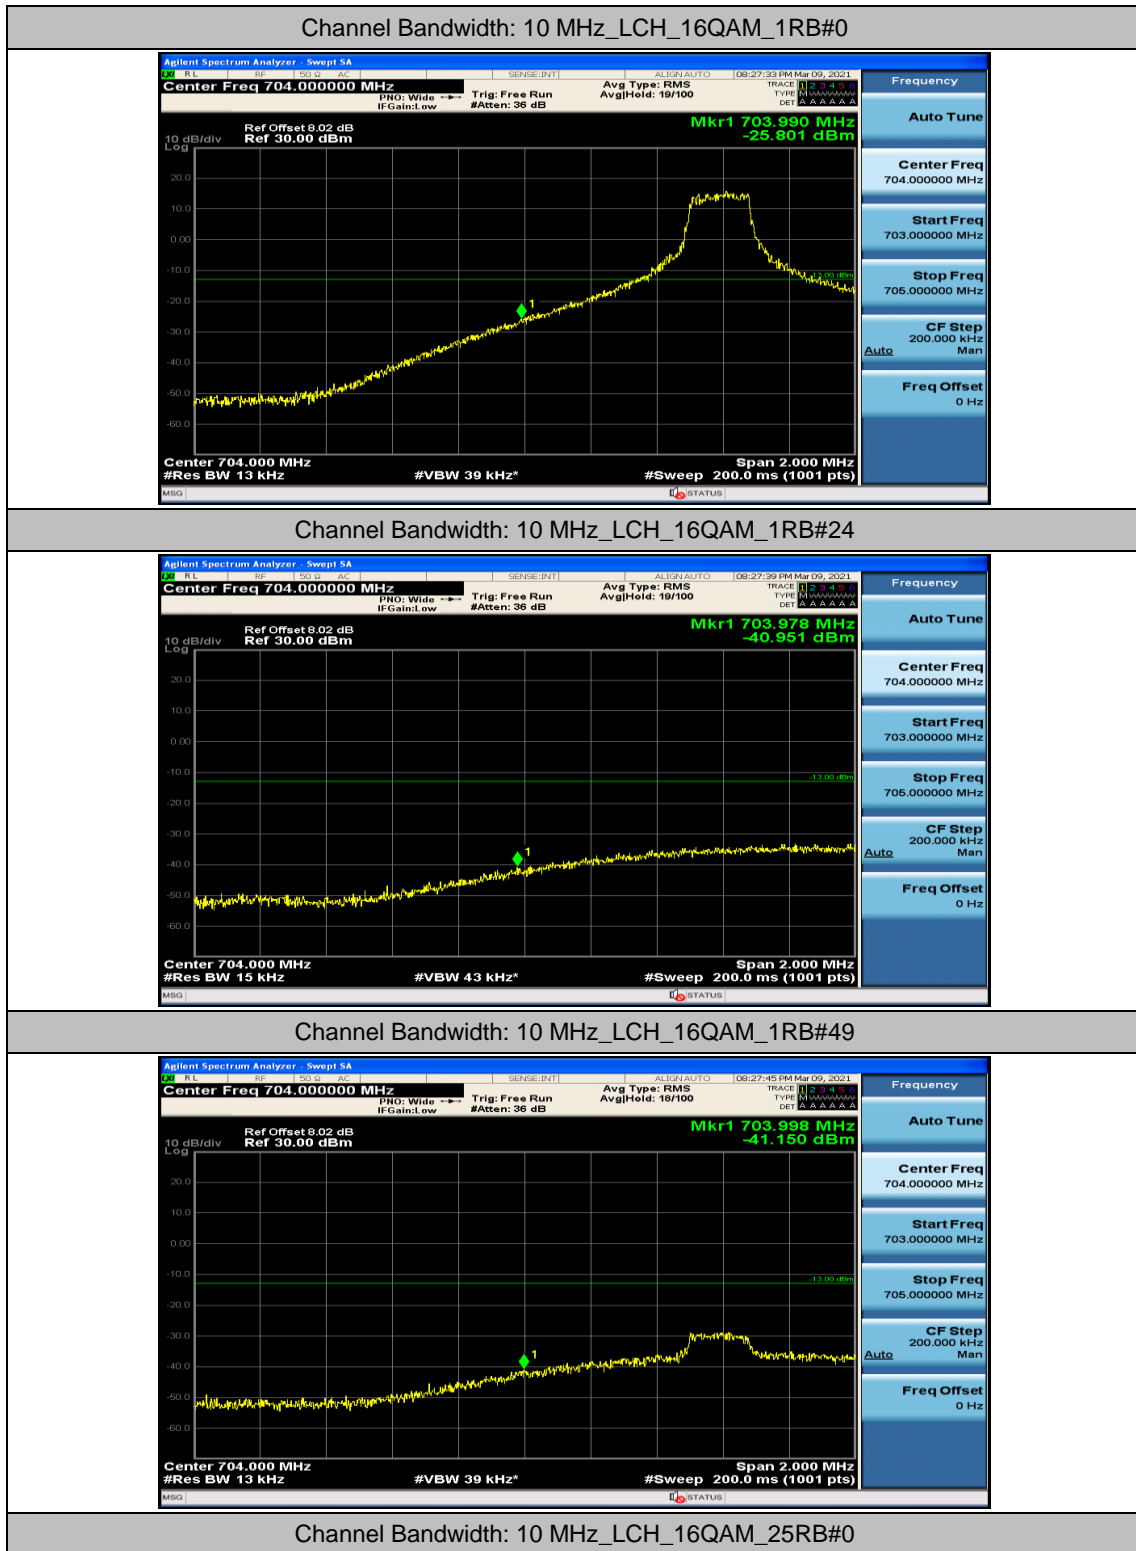

(Channel Bandwidth: 5 MHz)\_HCH\_16QAM\_12RB#13

(Channel Bandwidth: 5 MHz)\_HCH\_16QAM\_25RB#0

Channel Bandwidth: 10 MHz

Channel Bandwidth: 10 MHz\_LCH\_QPSK\_25RB#0

Channel Bandwidth: 10 MHz\_LCH\_QPSK\_25RB#12

Channel Bandwidth: 10 MHz\_LCH\_QPSK\_25RB#25

Channel Bandwidth: 10 MHz\_LCH\_QPSK\_50RB#0

Channel Bandwidth: 10 MHz\_HCH\_QPSK\_1RB#0

Channel Bandwidth: 10 MHz\_HCH\_QPSK\_1RB#24

Channel Bandwidth: 10 MHz\_LCH\_16QAM\_25RB#12

Channel Bandwidth: 10 MHz\_LCH\_16QAM\_25RB#25

Channel Bandwidth: 10 MHz\_LCH\_16QAM\_50RB#0

Channel Bandwidth: 10 MHz\_HCH\_16QAM\_1RB#0

Channel Bandwidth: 10 MHz\_HCH\_16QAM\_1RB#24

Channel Bandwidth: 10 MHz\_HCH\_16QAM\_1RB#49