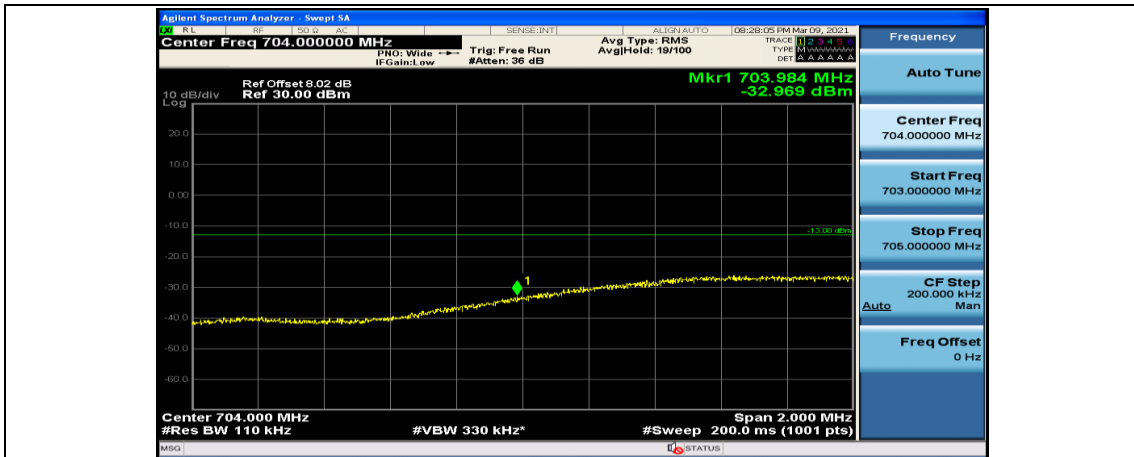

Channel Bandwidth: 10 MHz_LCH_QPSK_25RB#25