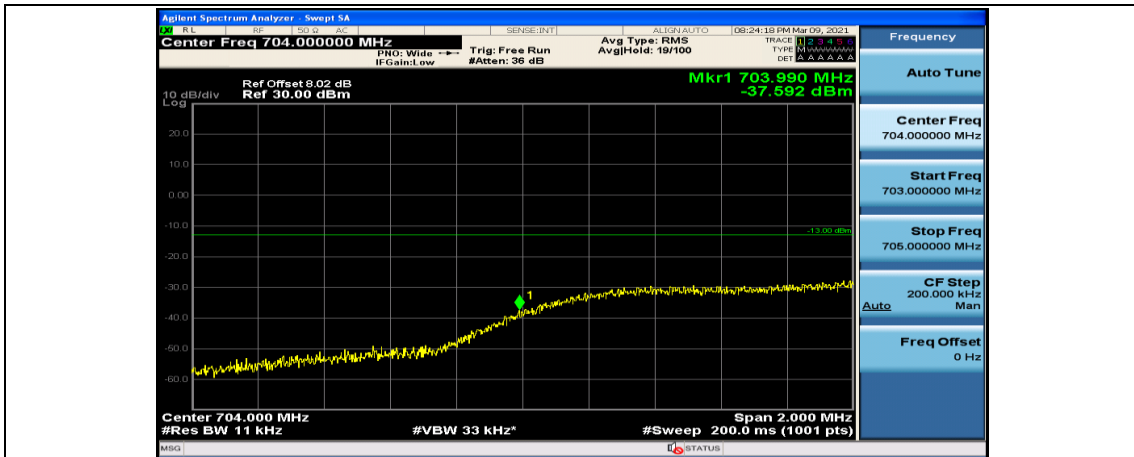

(Channel Bandwidth: 5 MHz)\_HCH\_QPSK\_12RB#13

(Channel Bandwidth: 5 MHz)\_HCH\_QPSK\_25RB#0

(Channel Bandwidth: 5 MHz)\_LCH\_16QAM\_1RB#0

(Channel Bandwidth: 5 MHz)\_LCH\_16QAM\_1RB#12

(Channel Bandwidth: 5 MHz)\_LCH\_16QAM\_1RB#24