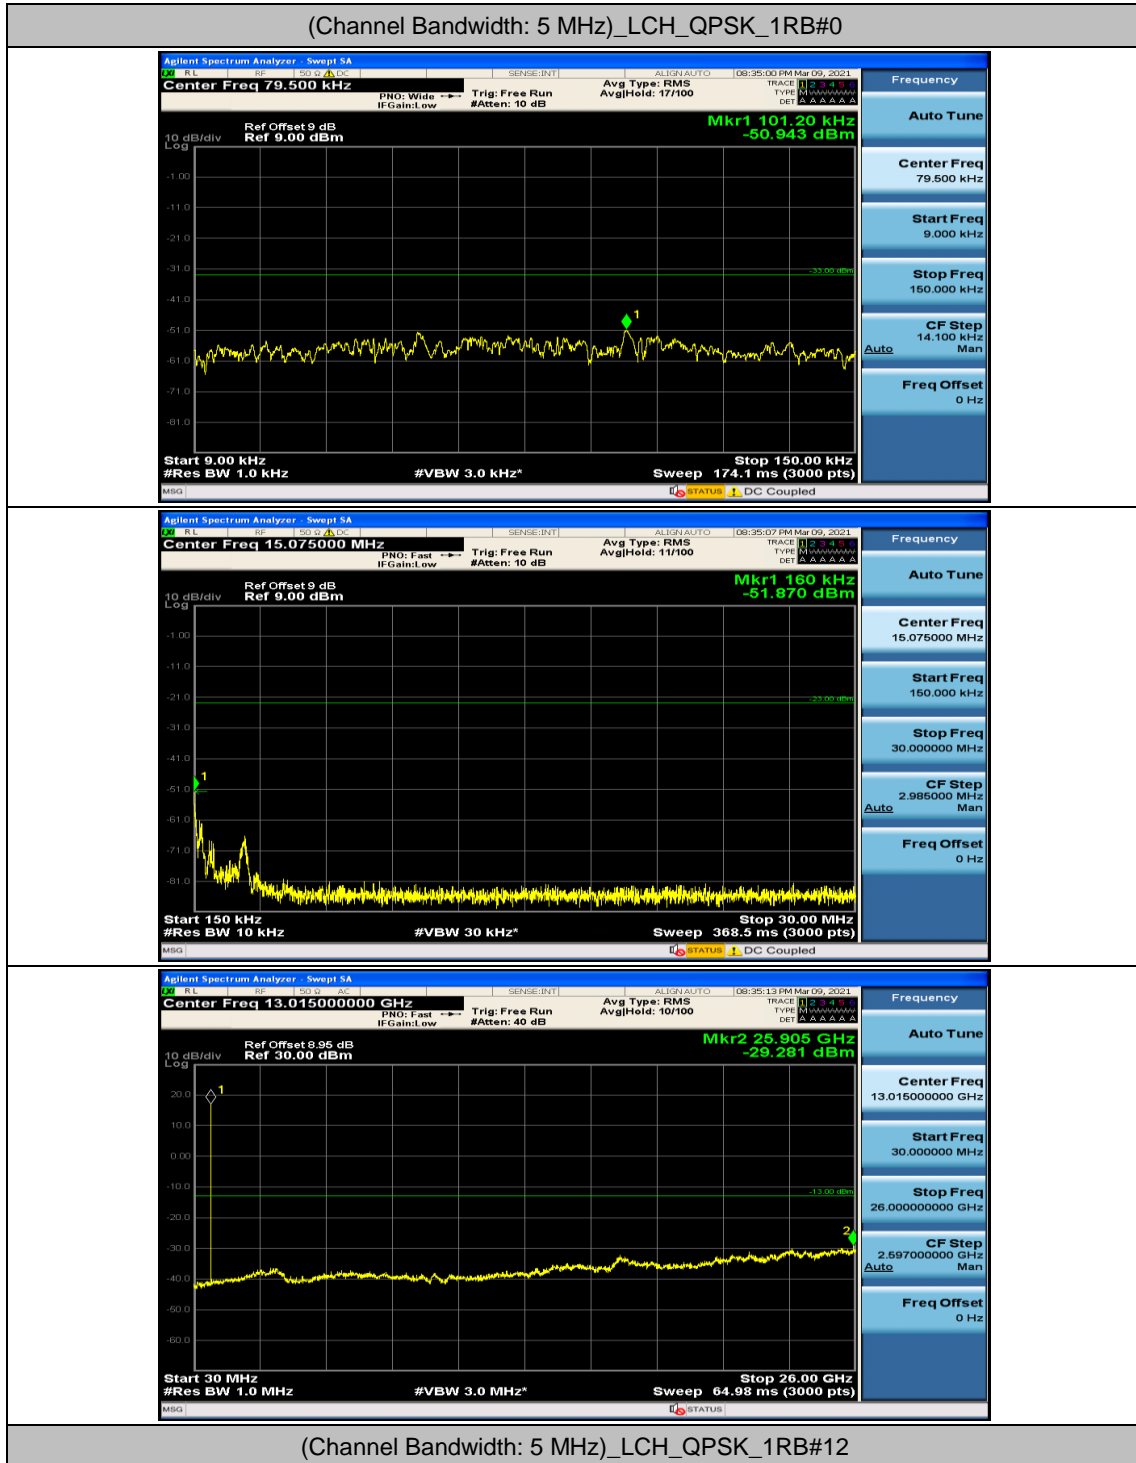

Appendix E: Conducted Spurious Emission

Test Graphs

Channel Bandwidth: 5 MHz