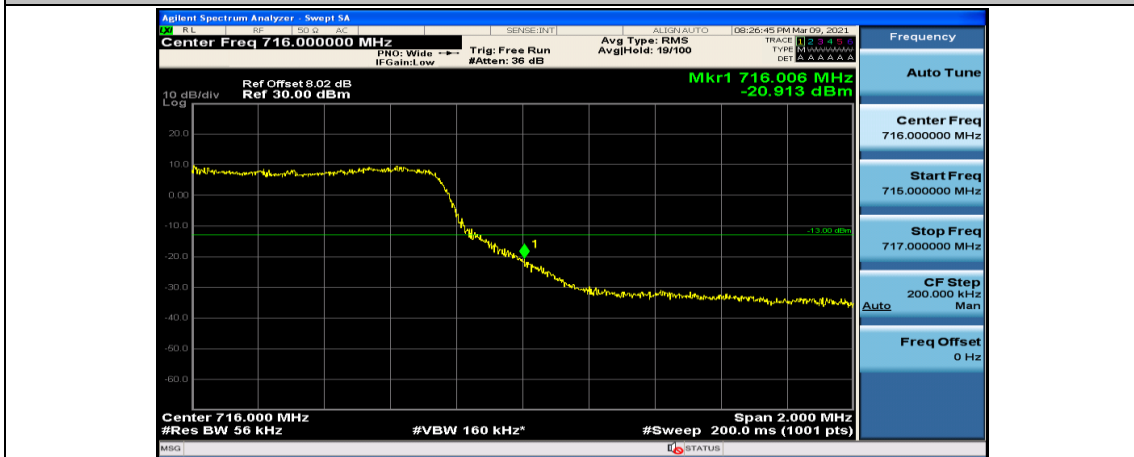

(Channel Bandwidth: 5 MHz)_HCH_16QAM_12RB#13