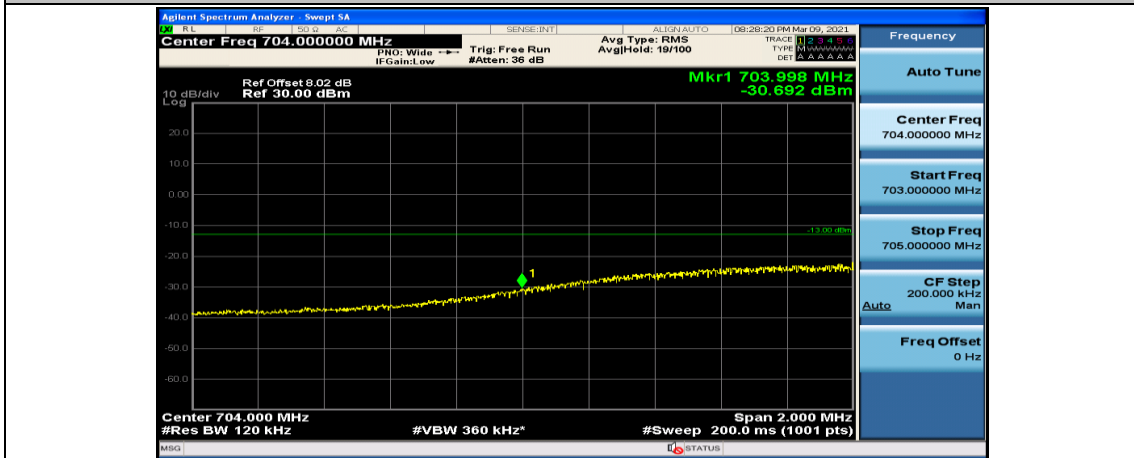

Channel Bandwidth: 10 MHz\_LCH\_QPSK\_25RB#25

Channel Bandwidth: 10 MHz\_LCH\_QPSK\_50RB#0

Channel Bandwidth: 10 MHz\_HCH\_QPSK\_1RB#0

Channel Bandwidth: 10 MHz\_HCH\_QPSK\_1RB#24

Channel Bandwidth: 10 MHz\_LCH\_16QAM\_25RB#12