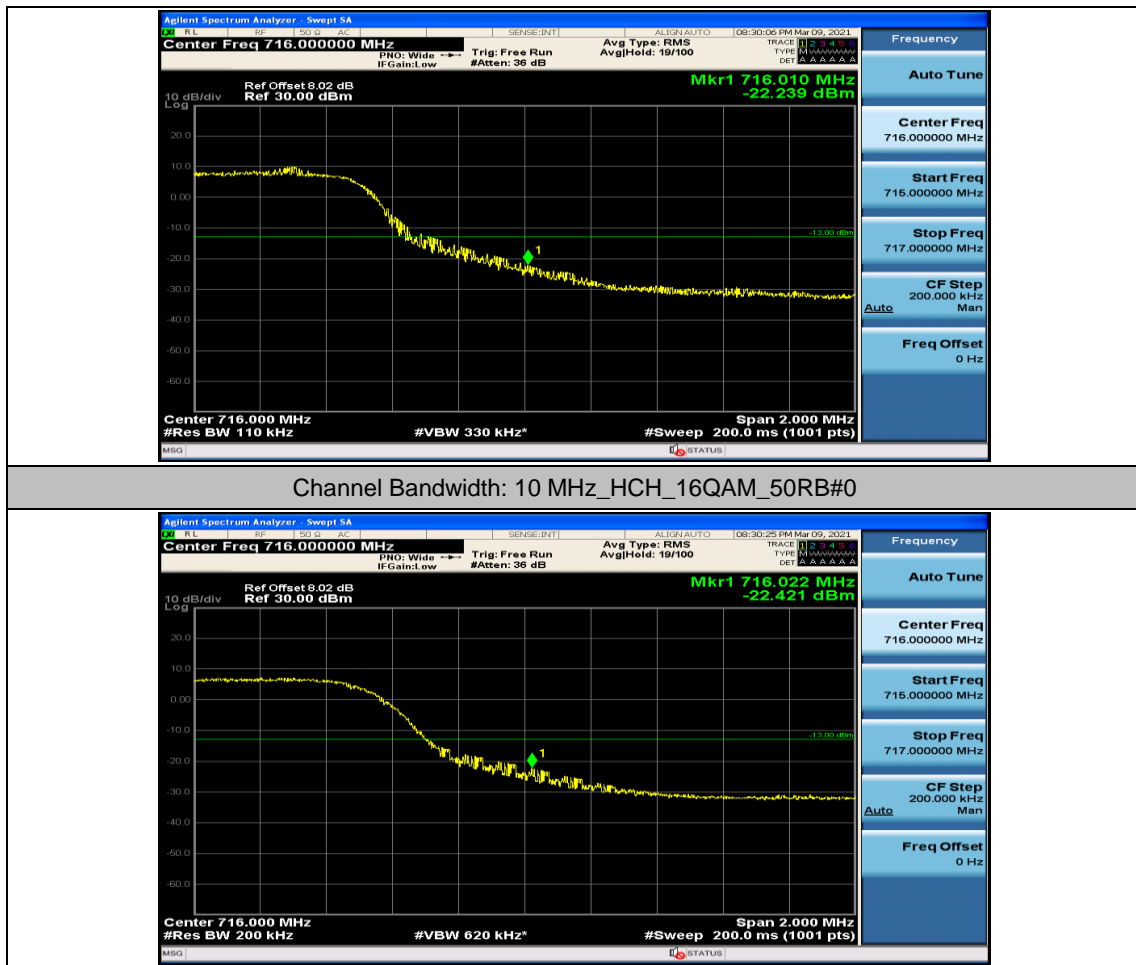

Channel Bandwidth: 10 MHz\_LCH\_QPSK\_25RB#25

Channel Bandwidth: 10 MHz\_LCH\_QPSK\_50RB#0

Channel Bandwidth: 10 MHz\_HCH\_QPSK\_1RB#0

Channel Bandwidth: 10 MHz\_HCH\_QPSK\_1RB#24

Channel Bandwidth: 10 MHz\_LCH\_16QAM\_25RB#12

Channel Bandwidth: 10 MHz\_LCH\_16QAM\_25RB#25

Channel Bandwidth: 10 MHz\_LCH\_16QAM\_50RB#0

Channel Bandwidth: 10 MHz\_HCH\_16QAM\_1RB#0

Channel Bandwidth: 10 MHz\_HCH\_16QAM\_1RB#24

Channel Bandwidth: 10 MHz\_HCH\_16QAM\_1RB#49

Channel Bandwidth: 10 MHz\_HCH\_16QAM\_25RB#0

Channel Bandwidth: 10 MHz\_HCH\_16QAM\_25RB#12

Channel Bandwidth: 10 MHz\_HCH\_16QAM\_25RB#25