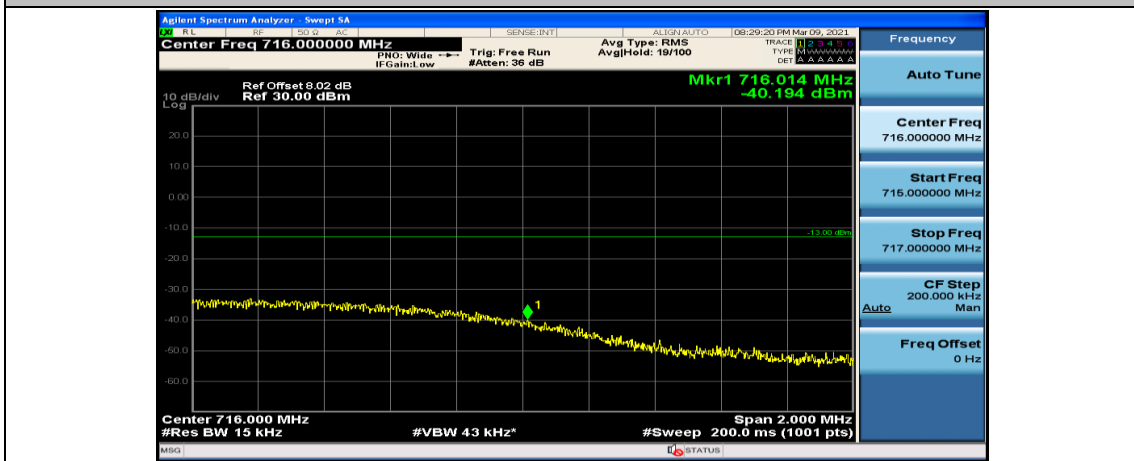

Channel Bandwidth: 10 MHz\_LCH\_16QAM\_25RB#25

Channel Bandwidth: 10 MHz\_LCH\_16QAM\_50RB#0

Channel Bandwidth: 10 MHz\_HCH\_16QAM\_1RB#0

Channel Bandwidth: 10 MHz\_HCH\_16QAM\_1RB#24

Channel Bandwidth: 10 MHz\_HCH\_16QAM\_1RB#49