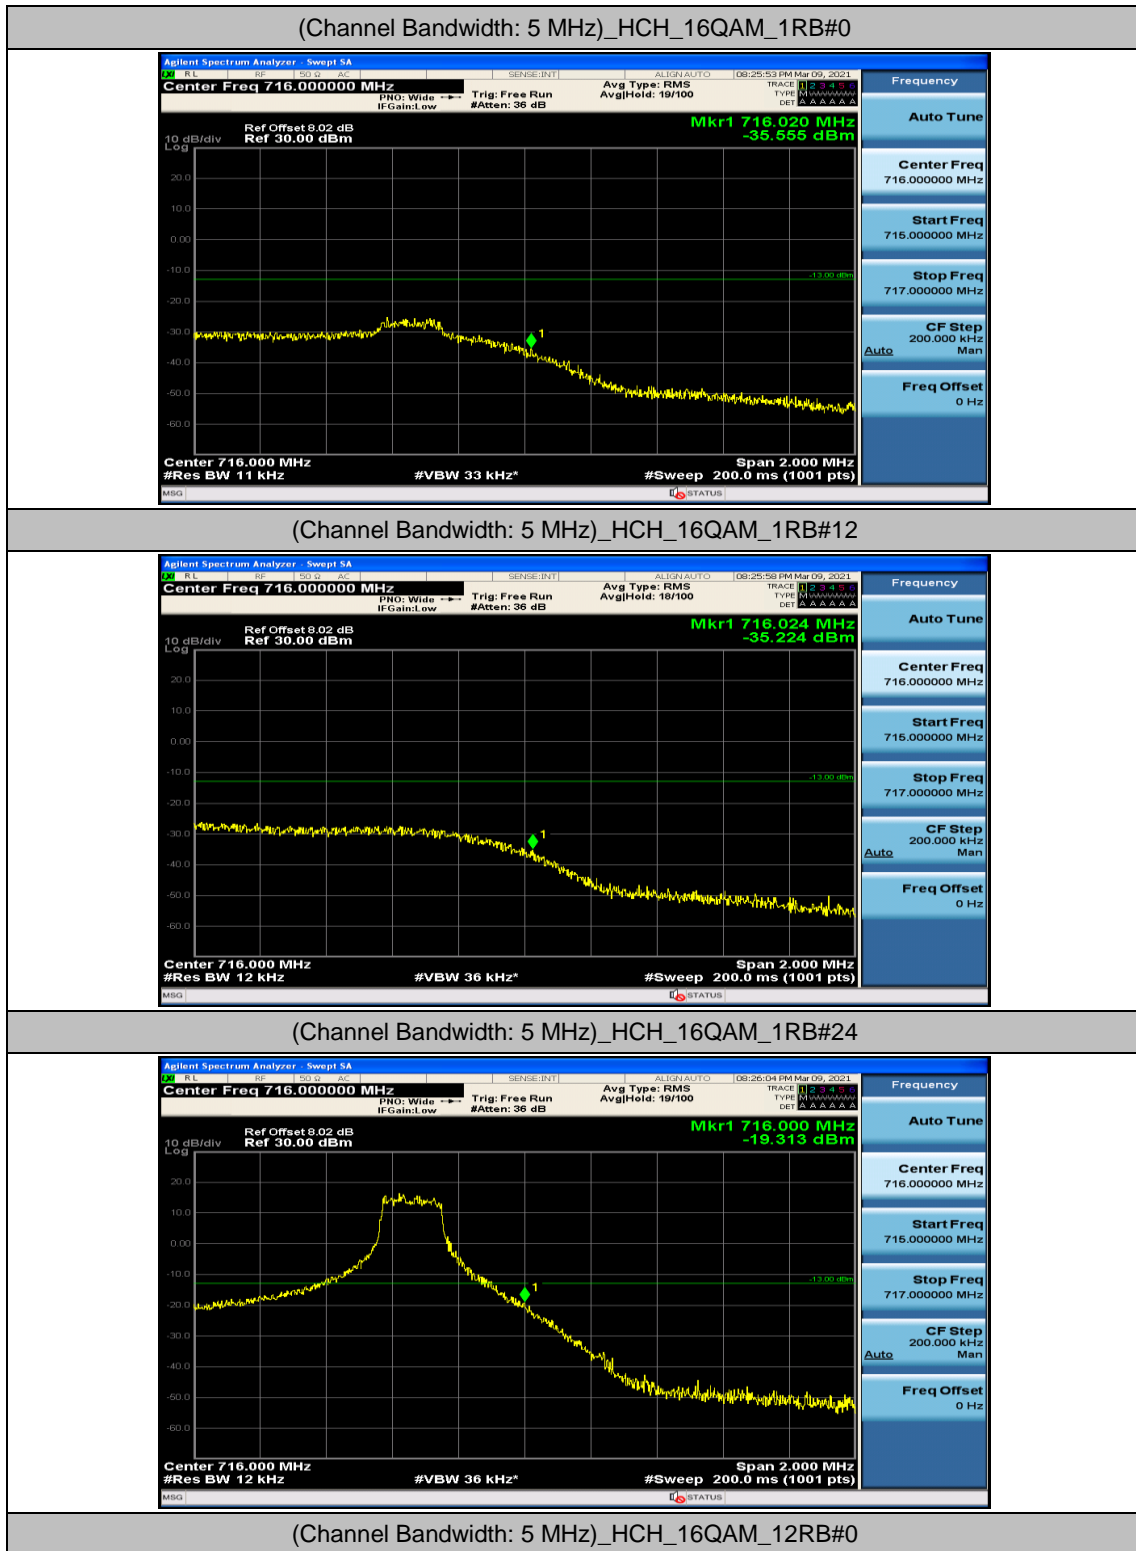

**Channel Bandwidth: 10 MHz**

(Channel Bandwidth: 5 MHz)\_HCH\_QPSK\_12RB#13

(Channel Bandwidth: 5 MHz)\_HCH\_QPSK\_25RB#0

(Channel Bandwidth: 5 MHz)\_LCH\_16QAM\_1RB#0

(Channel Bandwidth: 5 MHz)\_LCH\_16QAM\_1RB#12

(Channel Bandwidth: 5 MHz)\_LCH\_16QAM\_1RB#24

(Channel Bandwidth: 5 MHz)\_LCH\_16QAM\_12RB#0

(Channel Bandwidth: 5 MHz)\_LCH\_16QAM\_12RB#6

(Channel Bandwidth: 5 MHz)\_LCH\_16QAM\_12RB#13

(Channel Bandwidth: 5 MHz)\_LCH\_16QAM\_25RB#0

(Channel Bandwidth: 5 MHz)\_HCH\_16QAM\_12RB#6

(Channel Bandwidth: 5 MHz)\_HCH\_16QAM\_12RB#13

(Channel Bandwidth: 5 MHz)\_HCH\_16QAM\_25RB#0

Channel Bandwidth: 10 MHz

Channel Bandwidth: 10 MHz\_LCH\_QPSK\_25RB#0

Channel Bandwidth: 10 MHz\_LCH\_QPSK\_25RB#12