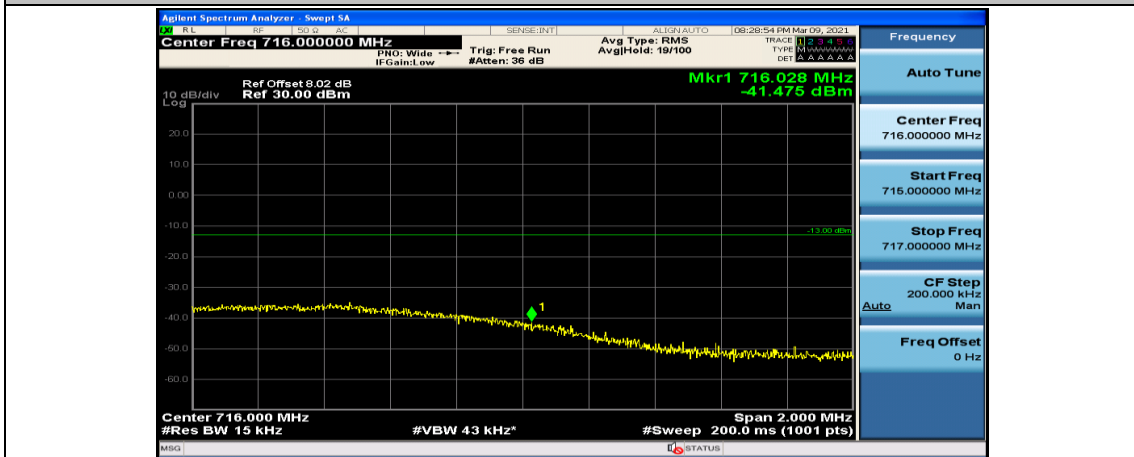

Channel Bandwidth: 10 MHz_HCH_QPSK_1RB#0