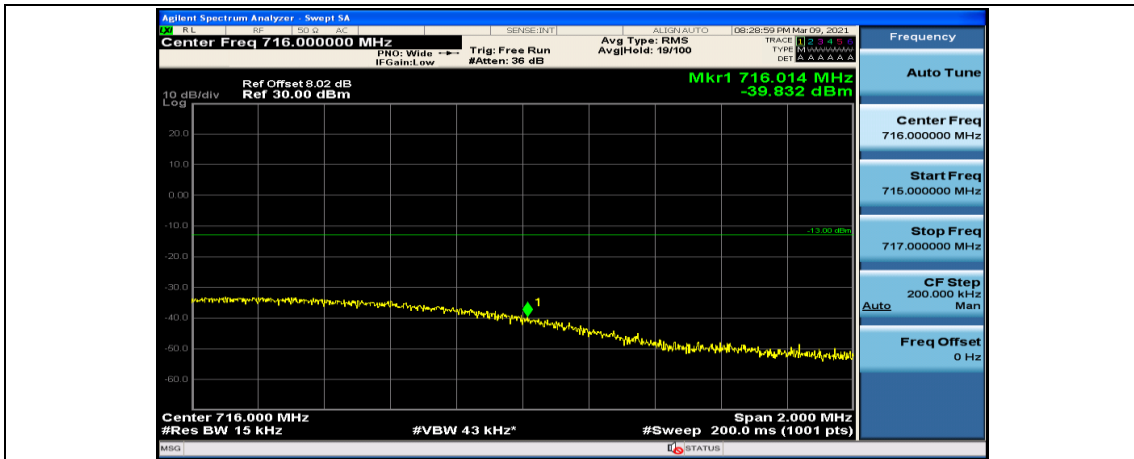

Channel Bandwidth: 10 MHz\_LCH\_QPSK\_25RB#25

Channel Bandwidth: 10 MHz\_LCH\_QPSK\_50RB#0

Channel Bandwidth: 10 MHz\_HCH\_QPSK\_1RB#0

Channel Bandwidth: 10 MHz\_HCH\_QPSK\_1RB#24

Channel Bandwidth: 10 MHz\_LCH\_16QAM\_25RB#12