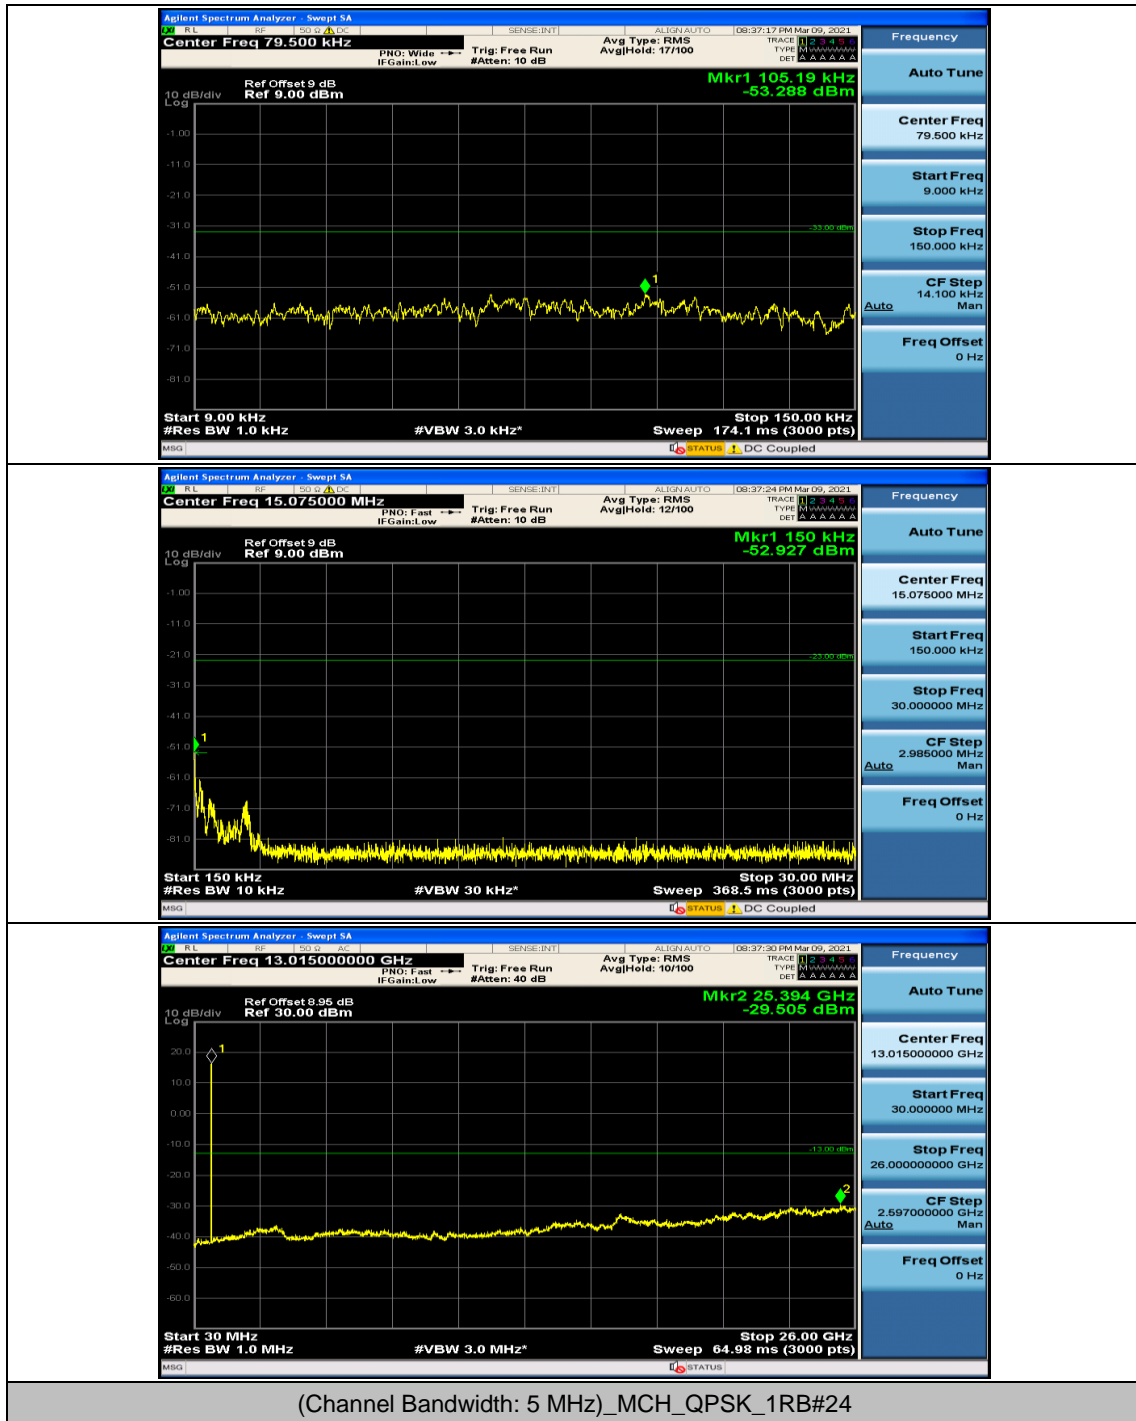

## Appendix E: Conducted Spurious Emission

### Test Graphs

Channel Bandwidth: 5 MHz

(Channel Bandwidth: 5 MHz)\_MCH\_QPSK\_1RB#24