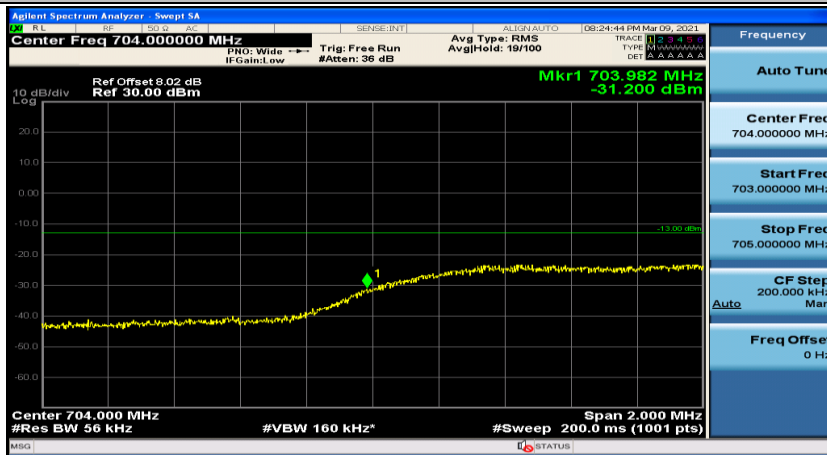

### Test Graphs

#### Channel Bandwidth: 5 MHz

(Channel Bandwidth: 5 MHz)\_LCH\_QPSK\_12RB#0

(Channel Bandwidth: 5 MHz)\_LCH\_QPSK\_12RB#6

(Channel Bandwidth: 5 MHz)\_LCH\_QPSK\_12RB#13

(Channel Bandwidth: 5 MHz)\_LCH\_QPSK\_25RB#0