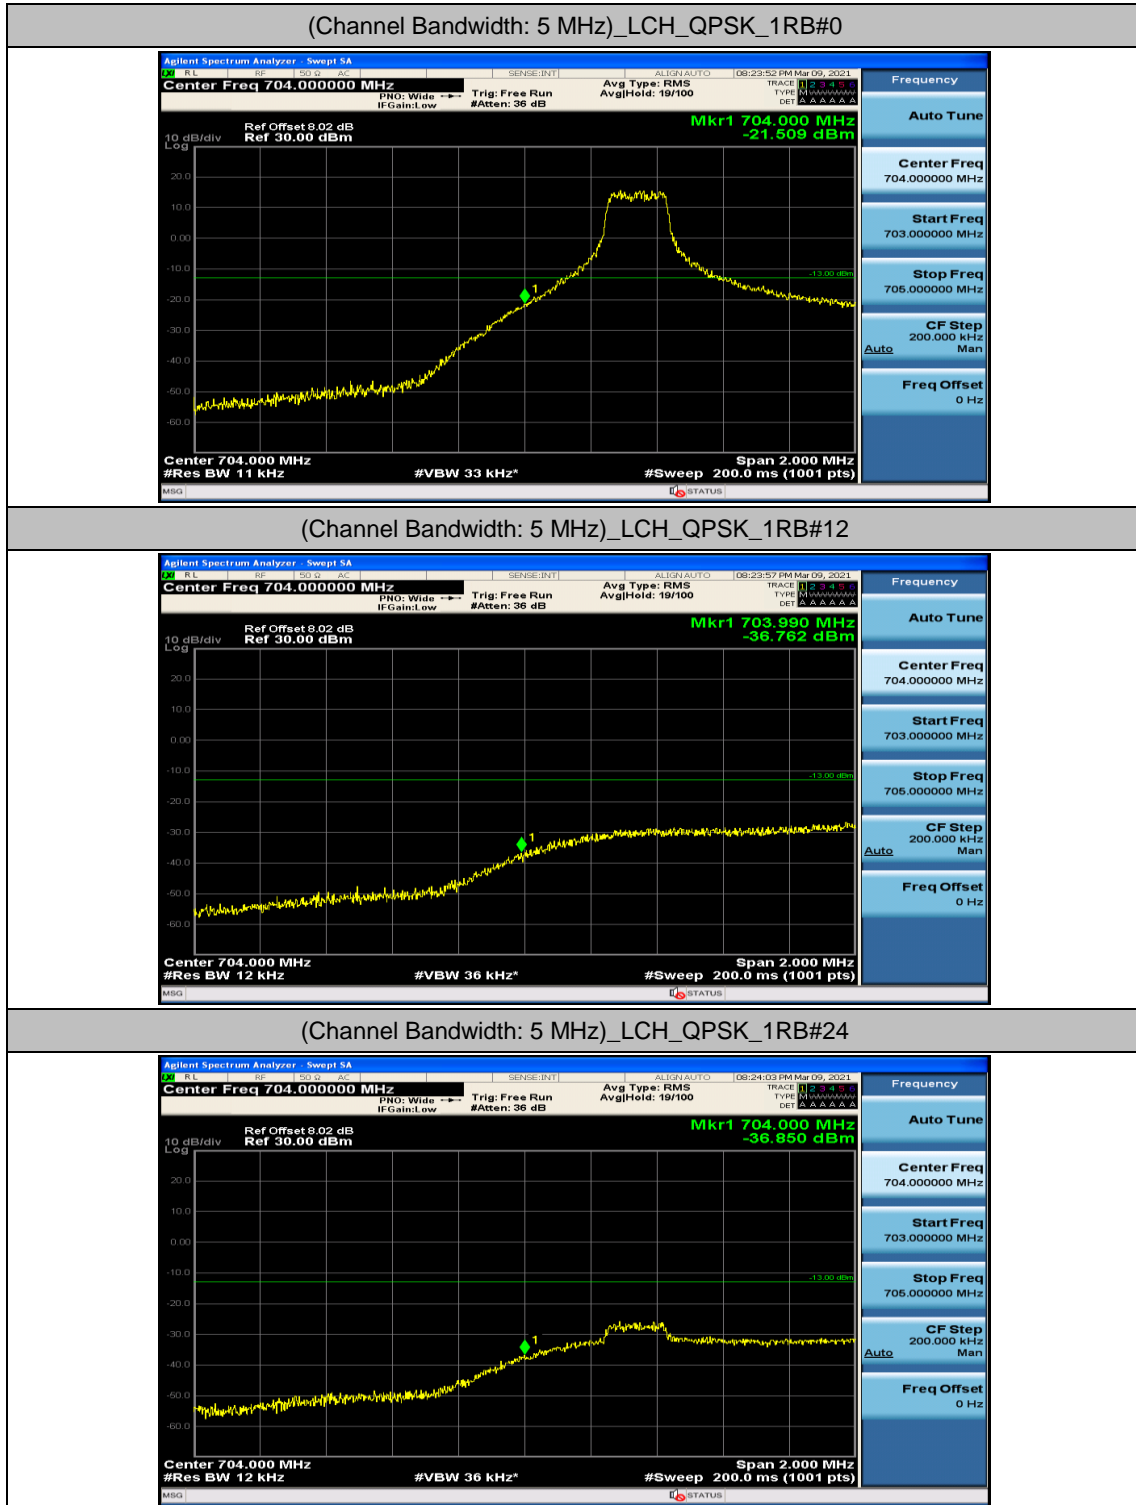

Appendix D: Band Edge

Test Graphs

Channel Bandwidth: 5 MHz