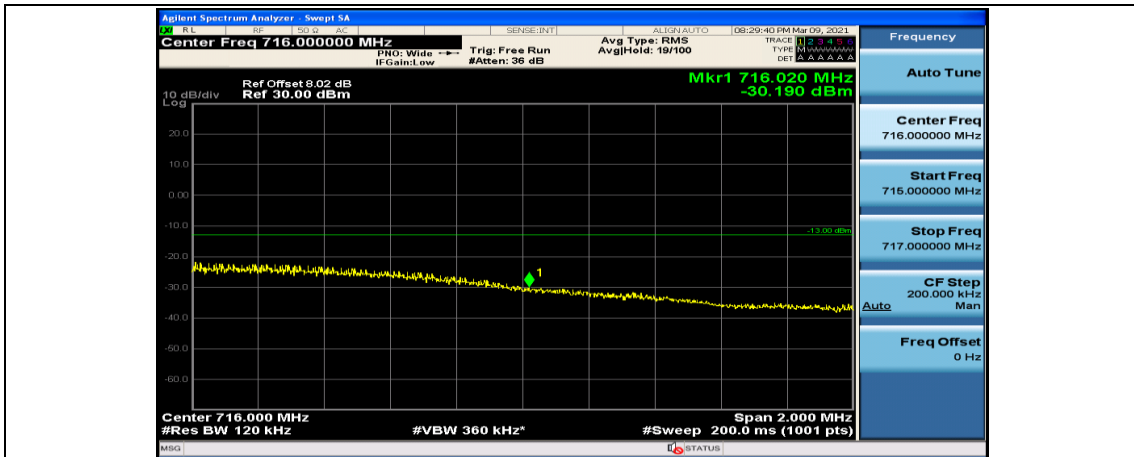

Channel Bandwidth: 10 MHz\_LCH\_QPSK\_25RB#25

Channel Bandwidth: 10 MHz\_LCH\_QPSK\_50RB#0

Channel Bandwidth: 10 MHz\_HCH\_QPSK\_1RB#0

Channel Bandwidth: 10 MHz\_HCH\_QPSK\_1RB#24

Channel Bandwidth: 10 MHz\_LCH\_16QAM\_25RB#12