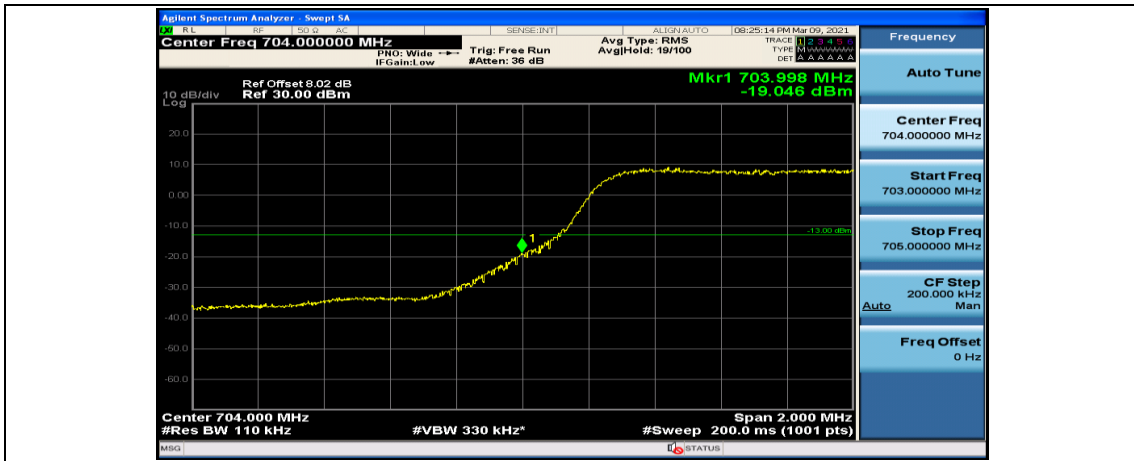

### Test Graphs

#### Channel Bandwidth: 5 MHz

(Channel Bandwidth: 5 MHz)\_LCH\_QPSK\_12RB#0

(Channel Bandwidth: 5 MHz)\_LCH\_QPSK\_12RB#6

(Channel Bandwidth: 5 MHz)\_LCH\_QPSK\_12RB#13

(Channel Bandwidth: 5 MHz)\_LCH\_QPSK\_25RB#0

(Channel Bandwidth: 5 MHz)\_HCH\_QPSK\_1RB#0

(Channel Bandwidth: 5 MHz)\_HCH\_QPSK\_1RB#12

(Channel Bandwidth: 5 MHz)\_HCH\_QPSK\_1RB#24

(Channel Bandwidth: 5 MHz)\_HCH\_QPSK\_12RB#0

(Channel Bandwidth: 5 MHz)\_HCH\_QPSK\_12RB#6