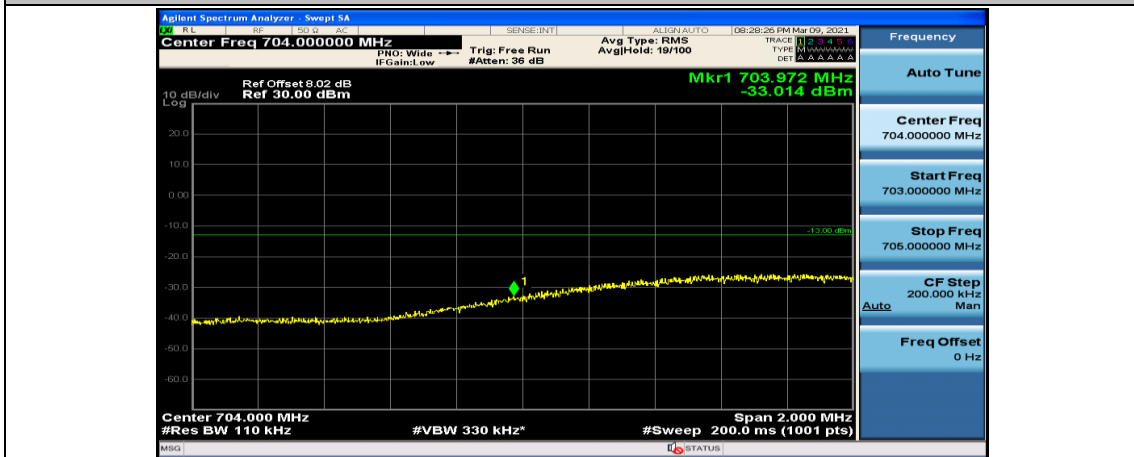

Channel Bandwidth: 10 MHz_LCH_16QAM_25RB#25