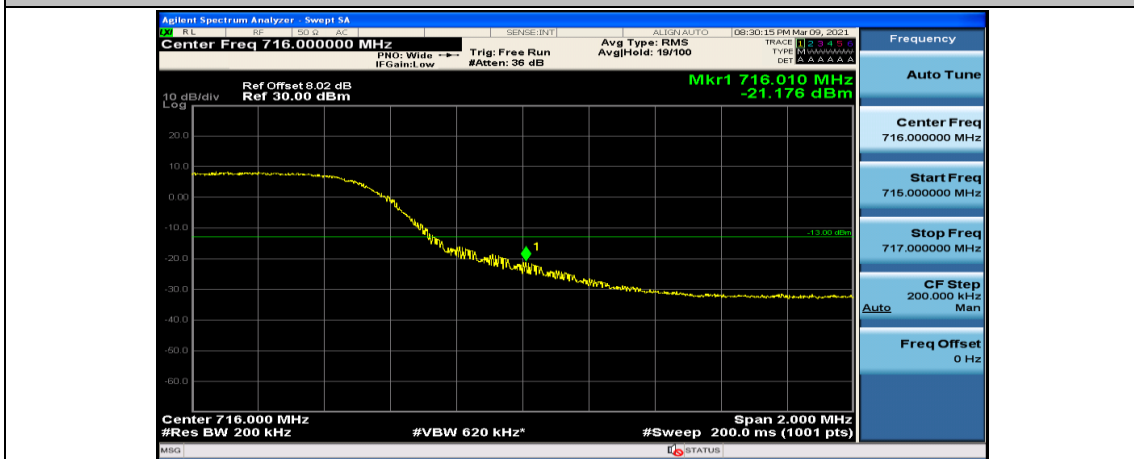

Channel Bandwidth: 10 MHz\_LCH\_QPSK\_25RB#25

Channel Bandwidth: 10 MHz\_LCH\_QPSK\_50RB#0

Channel Bandwidth: 10 MHz\_HCH\_QPSK\_1RB#0

Channel Bandwidth: 10 MHz\_HCH\_QPSK\_1RB#24

Channel Bandwidth: 10 MHz\_LCH\_16QAM\_25RB#12