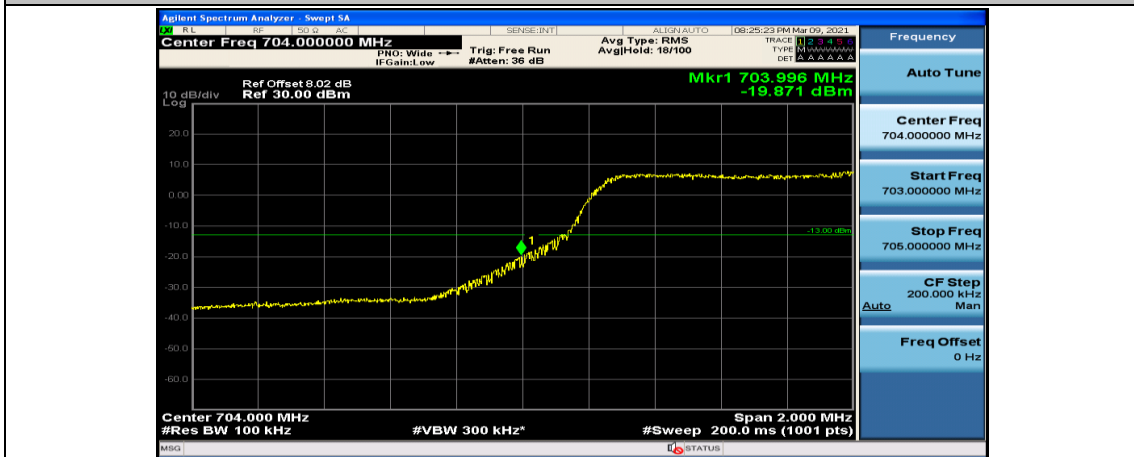

(Channel Bandwidth: 5 MHz)\_LCH\_16QAM\_12RB#0

(Channel Bandwidth: 5 MHz)\_LCH\_16QAM\_12RB#6

(Channel Bandwidth: 5 MHz)\_LCH\_16QAM\_12RB#13

(Channel Bandwidth: 5 MHz)\_LCH\_16QAM\_25RB#0

(Channel Bandwidth: 5 MHz)\_HCH\_16QAM\_12RB#6