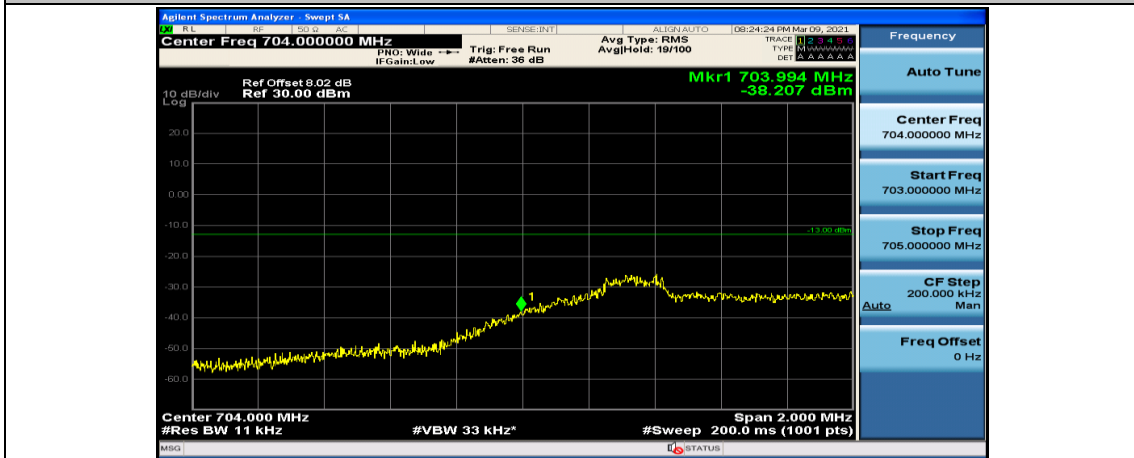

(Channel Bandwidth: 5 MHz)\_HCH\_QPSK\_12RB#13

(Channel Bandwidth: 5 MHz)\_HCH\_QPSK\_25RB#0

(Channel Bandwidth: 5 MHz)\_LCH\_16QAM\_1RB#0

(Channel Bandwidth: 5 MHz)\_LCH\_16QAM\_1RB#12

(Channel Bandwidth: 5 MHz)\_LCH\_16QAM\_1RB#24