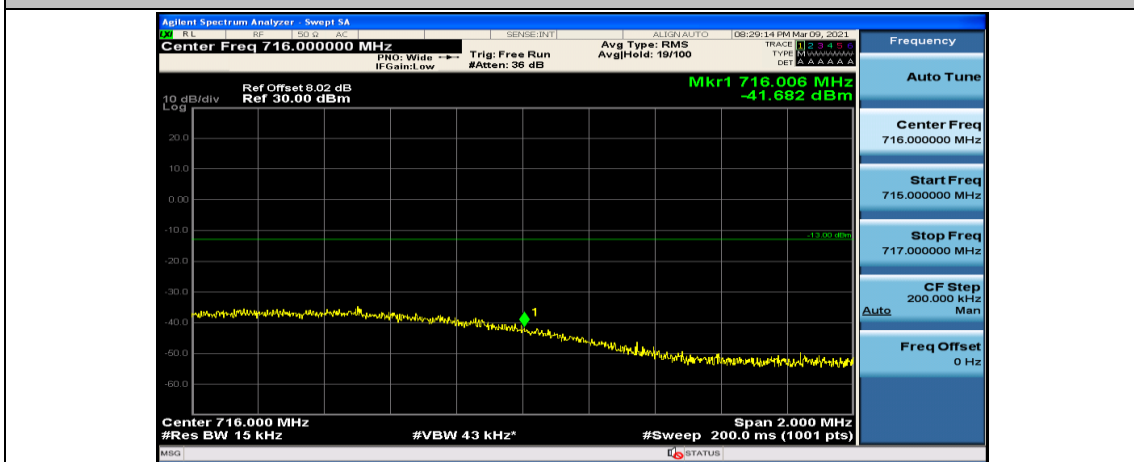

Channel Bandwidth: 10 MHz_HCH_16QAM_1RB#0