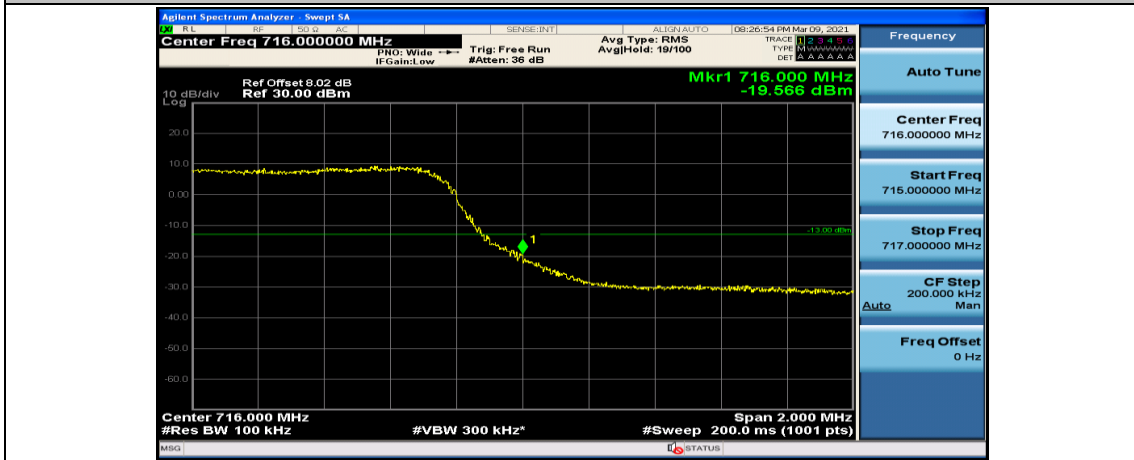

(Channel Bandwidth: 5 MHz)_HCH_QPSK_25RB#0