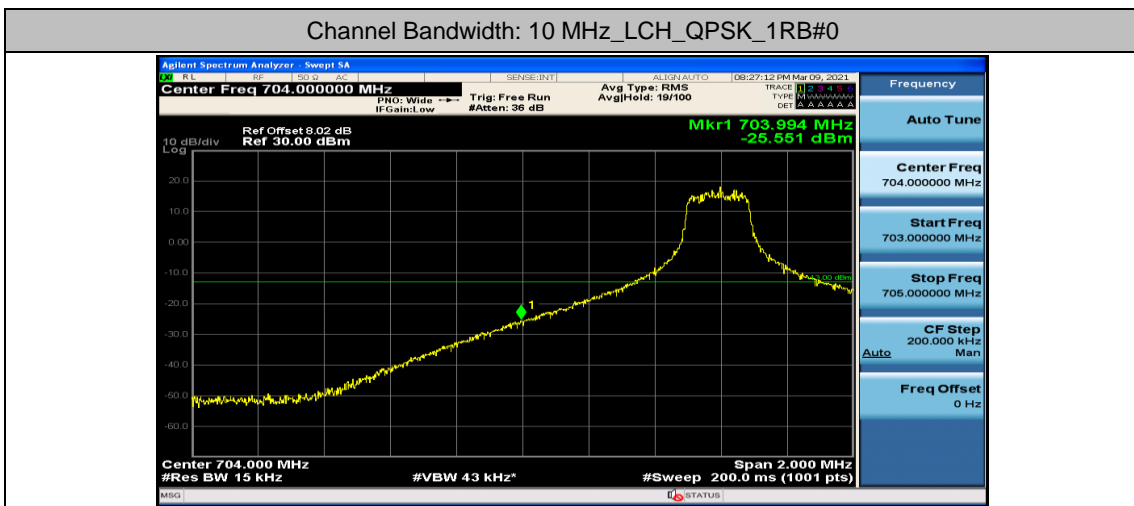

Channel Bandwidth: 10 MHz