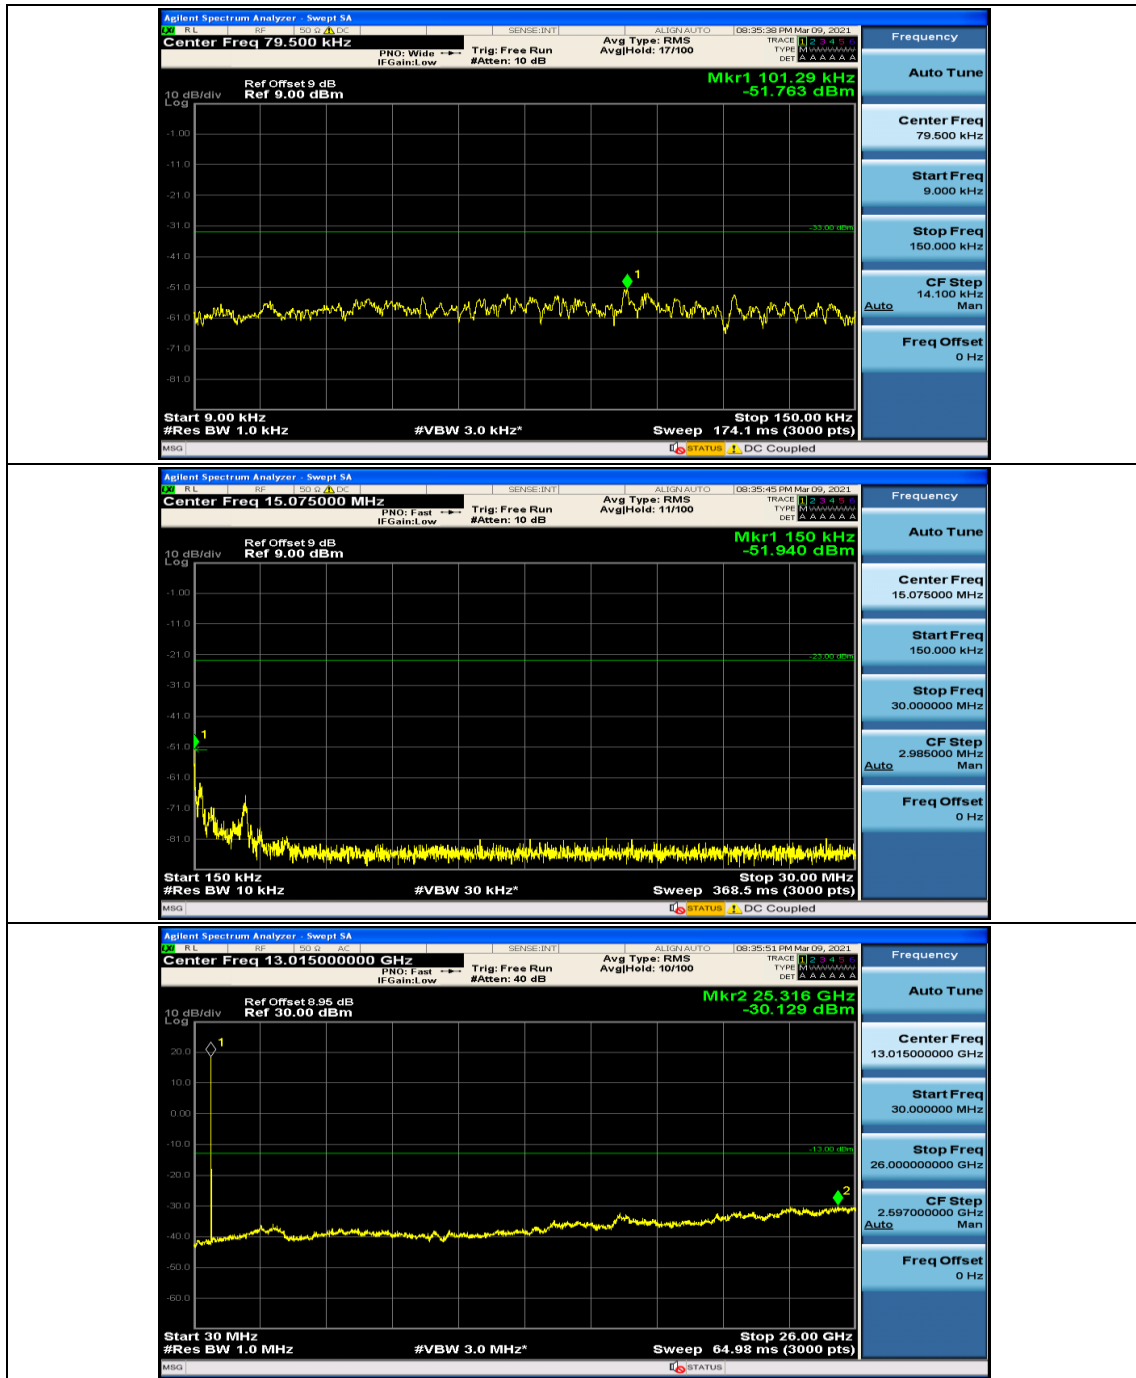

Channel Bandwidth: 10 MHz\_HCH\_16QAM\_25RB#0

Channel Bandwidth: 10 MHz\_HCH\_16QAM\_25RB#12

Channel Bandwidth: 10 MHz\_HCH\_16QAM\_25RB#25

## Appendix E: Conducted Spurious Emission

### Test Graphs

Channel Bandwidth: 5 MHz

(Channel Bandwidth: 5 MHz)\_MCH\_QPSK\_1RB#24