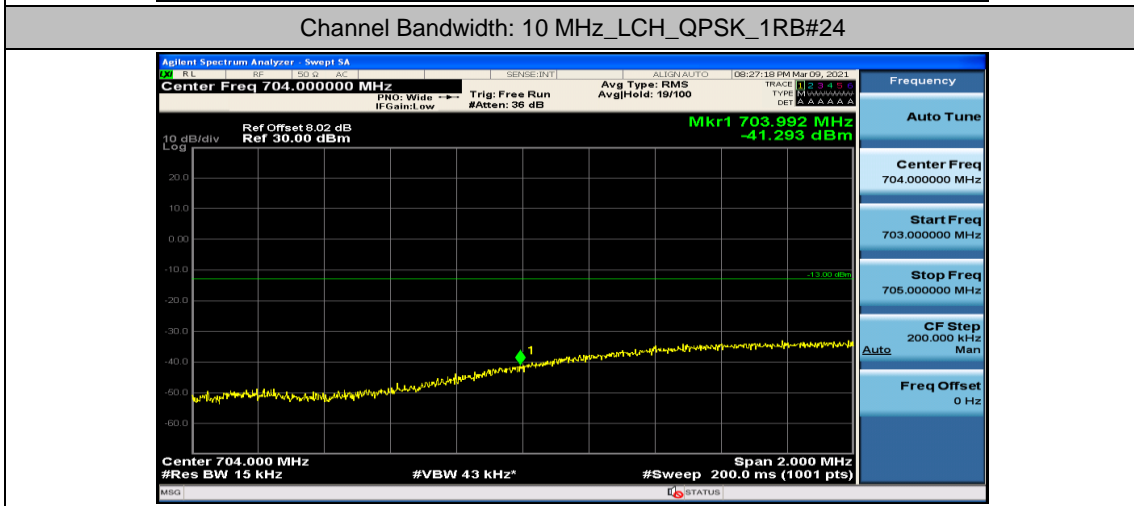

Channel Bandwidth: 10 MHz