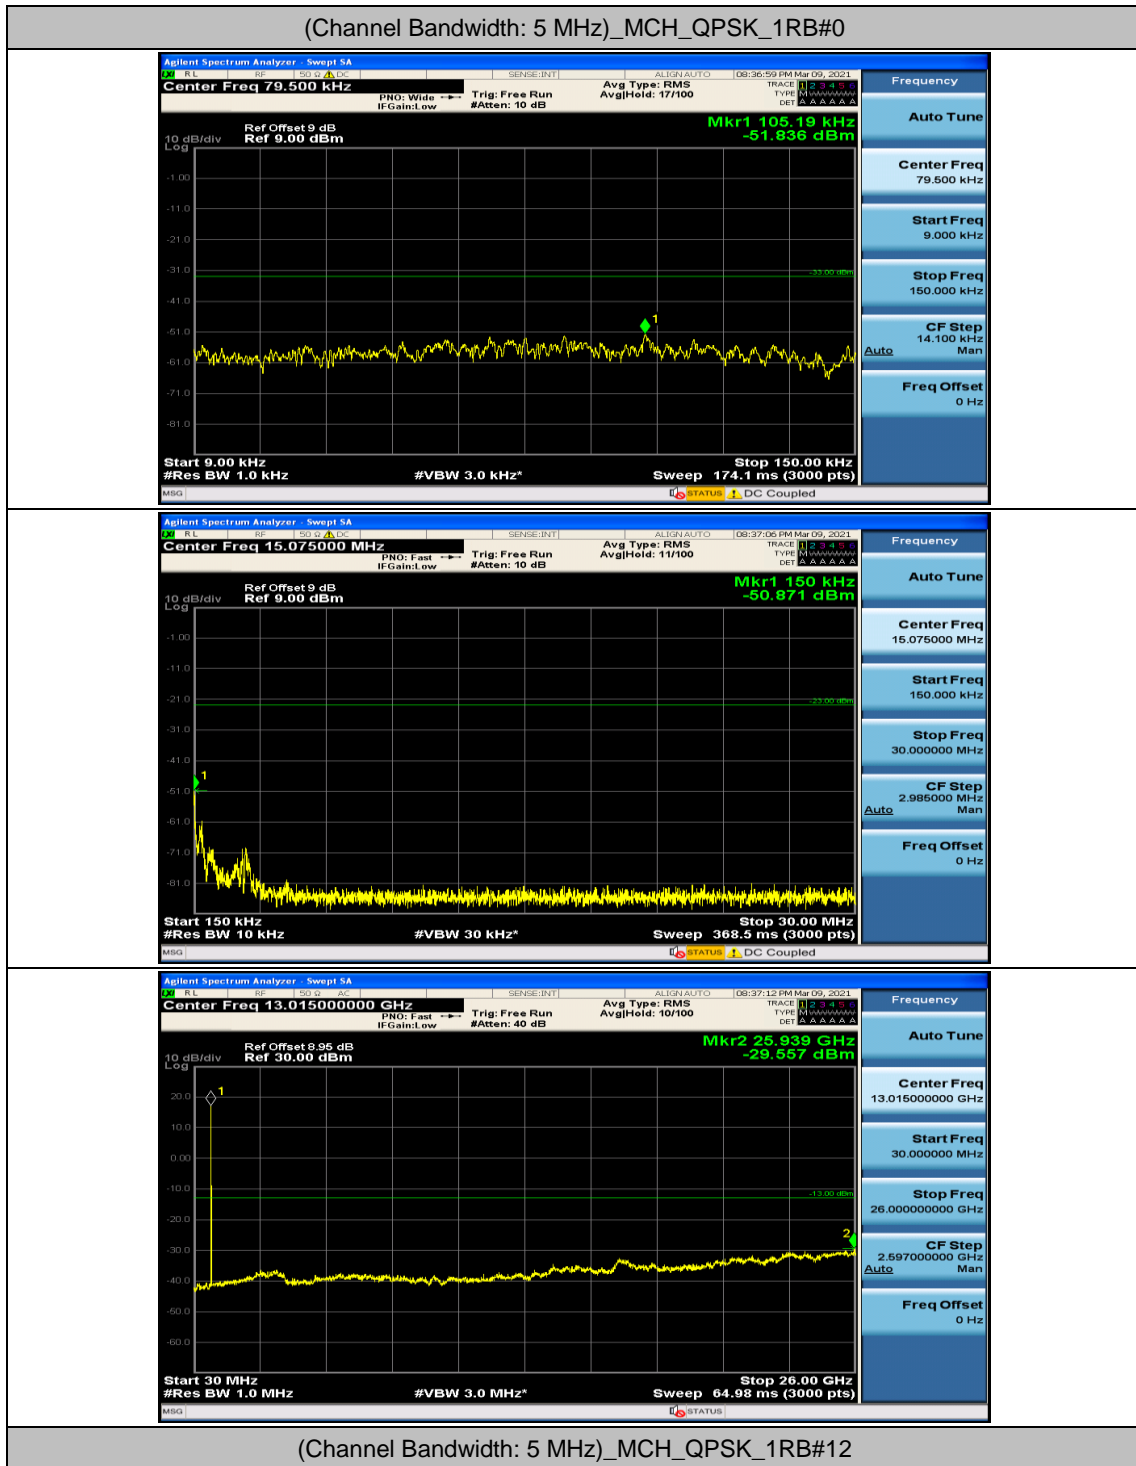

## Appendix E: Conducted Spurious Emission

### Test Graphs

Channel Bandwidth: 5 MHz

(Channel Bandwidth: 5 MHz)\_MCH\_QPSK\_1RB#24