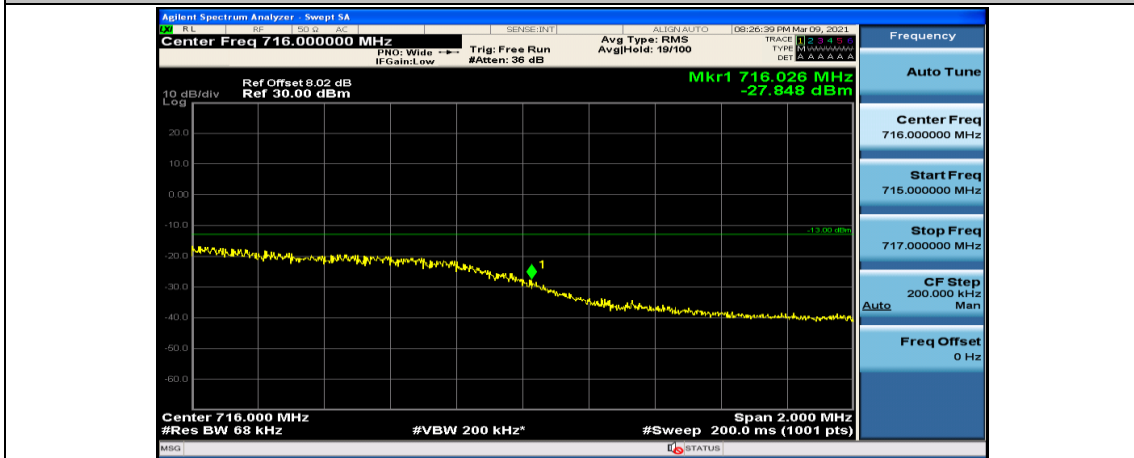

(Channel Bandwidth: 5 MHz)\_LCH\_16QAM\_12RB#0

(Channel Bandwidth: 5 MHz)\_LCH\_16QAM\_12RB#6

(Channel Bandwidth: 5 MHz)\_LCH\_16QAM\_12RB#13

(Channel Bandwidth: 5 MHz)\_LCH\_16QAM\_25RB#0

(Channel Bandwidth: 5 MHz)\_HCH\_16QAM\_12RB#6