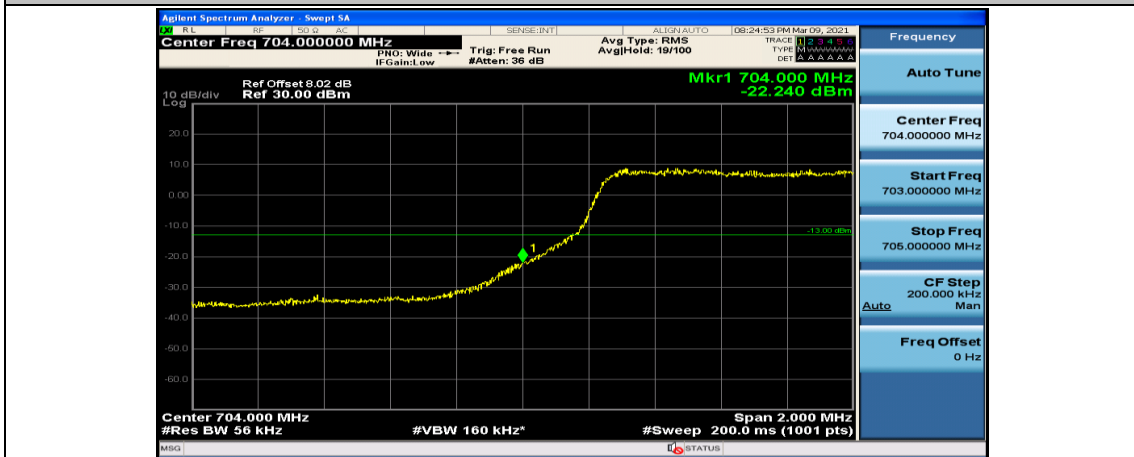

(Channel Bandwidth: 5 MHz)_LCH_16QAM_12RB#0