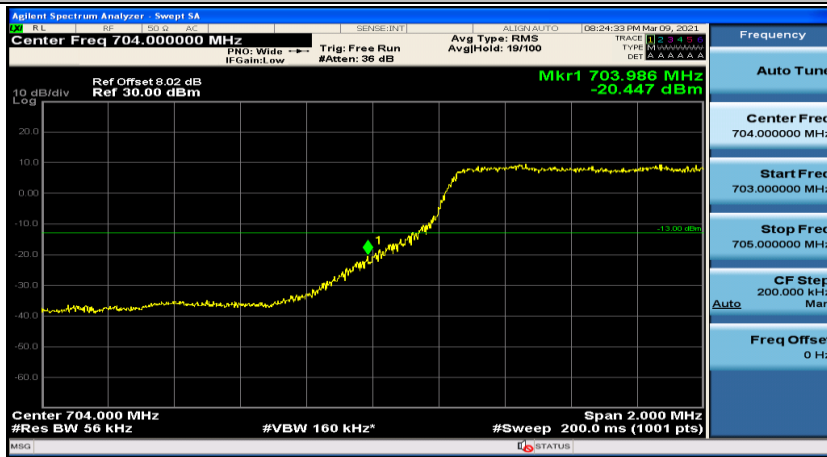

(Channel Bandwidth: 5 MHz)_LCH_QPSK_12RB#0