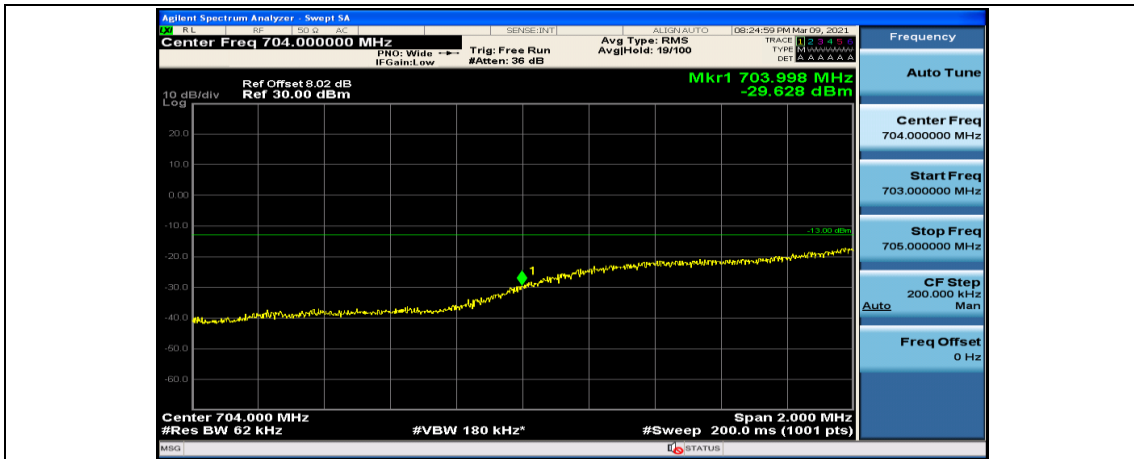

(Channel Bandwidth: 5 MHz)_LCH_16QAM_12RB#6