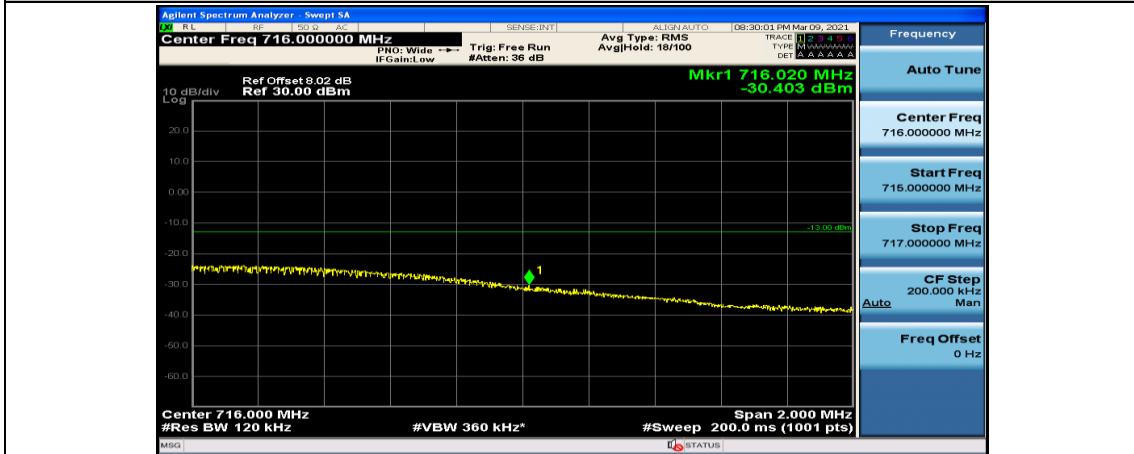

Channel Bandwidth: 10 MHz_HCH_16QAM_25RB#12