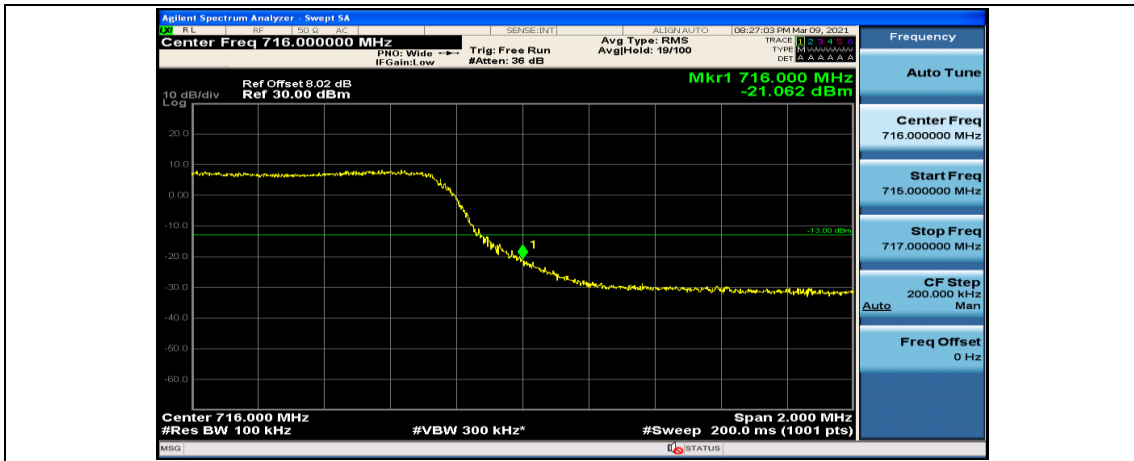

(Channel Bandwidth: 5 MHz)_HCH_16QAM_25RB#0