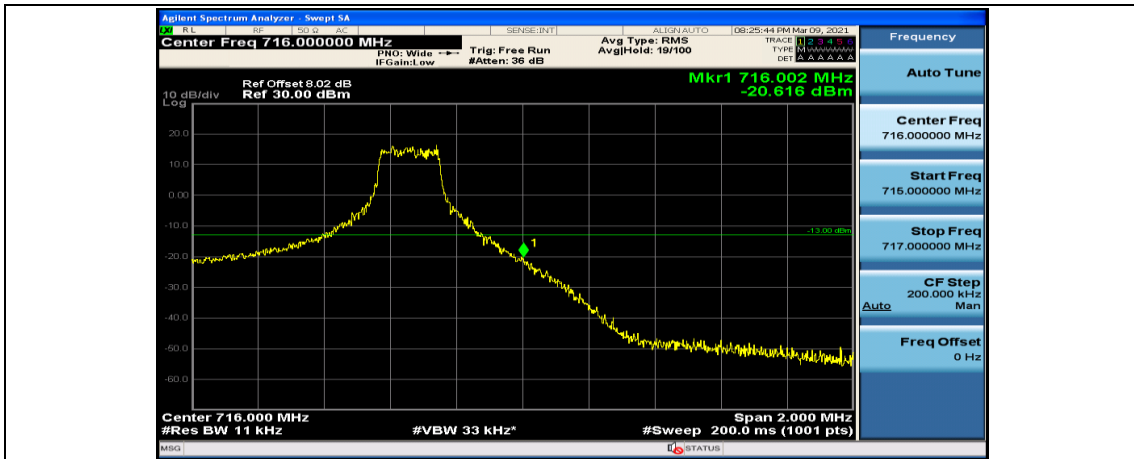

### Test Graphs

#### Channel Bandwidth: 5 MHz

(Channel Bandwidth: 5 MHz)\_LCH\_QPSK\_12RB#0

(Channel Bandwidth: 5 MHz)\_LCH\_QPSK\_12RB#6

(Channel Bandwidth: 5 MHz)\_LCH\_QPSK\_12RB#13

(Channel Bandwidth: 5 MHz)\_LCH\_QPSK\_25RB#0

(Channel Bandwidth: 5 MHz)\_HCH\_QPSK\_1RB#0

(Channel Bandwidth: 5 MHz)\_HCH\_QPSK\_1RB#12

(Channel Bandwidth: 5 MHz)\_HCH\_QPSK\_1RB#24

(Channel Bandwidth: 5 MHz)\_HCH\_QPSK\_12RB#0

(Channel Bandwidth: 5 MHz)\_HCH\_QPSK\_12RB#6