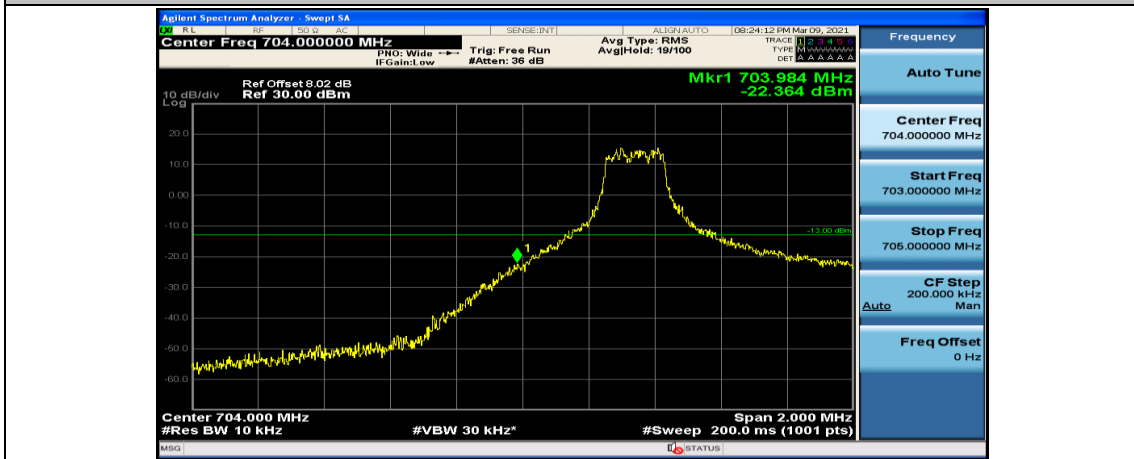

(Channel Bandwidth: 5 MHz)_LCH_16QAM_1RB#0