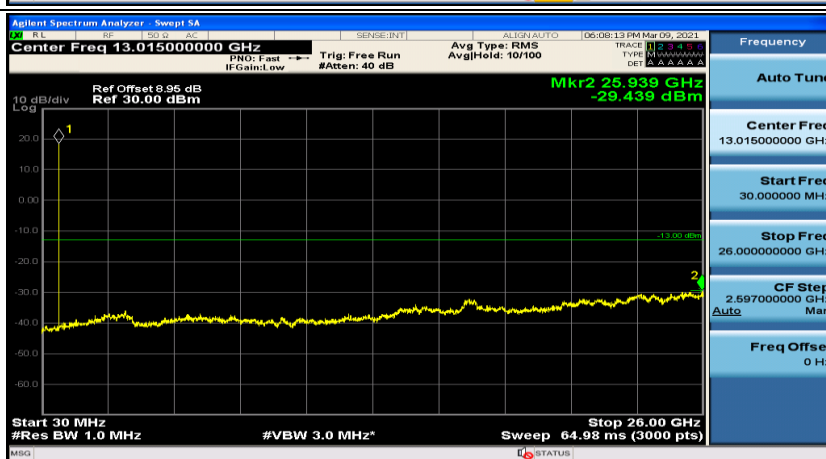

Channel Bandwidth: 5 MHz

(Channel Bandwidth: 5 MHz)_LCH_16QAM_1RB#0

(Channel Bandwidth: 5 MHz)_LCH_16QAM_1RB#12

Channel Bandwidth: 10 MHz