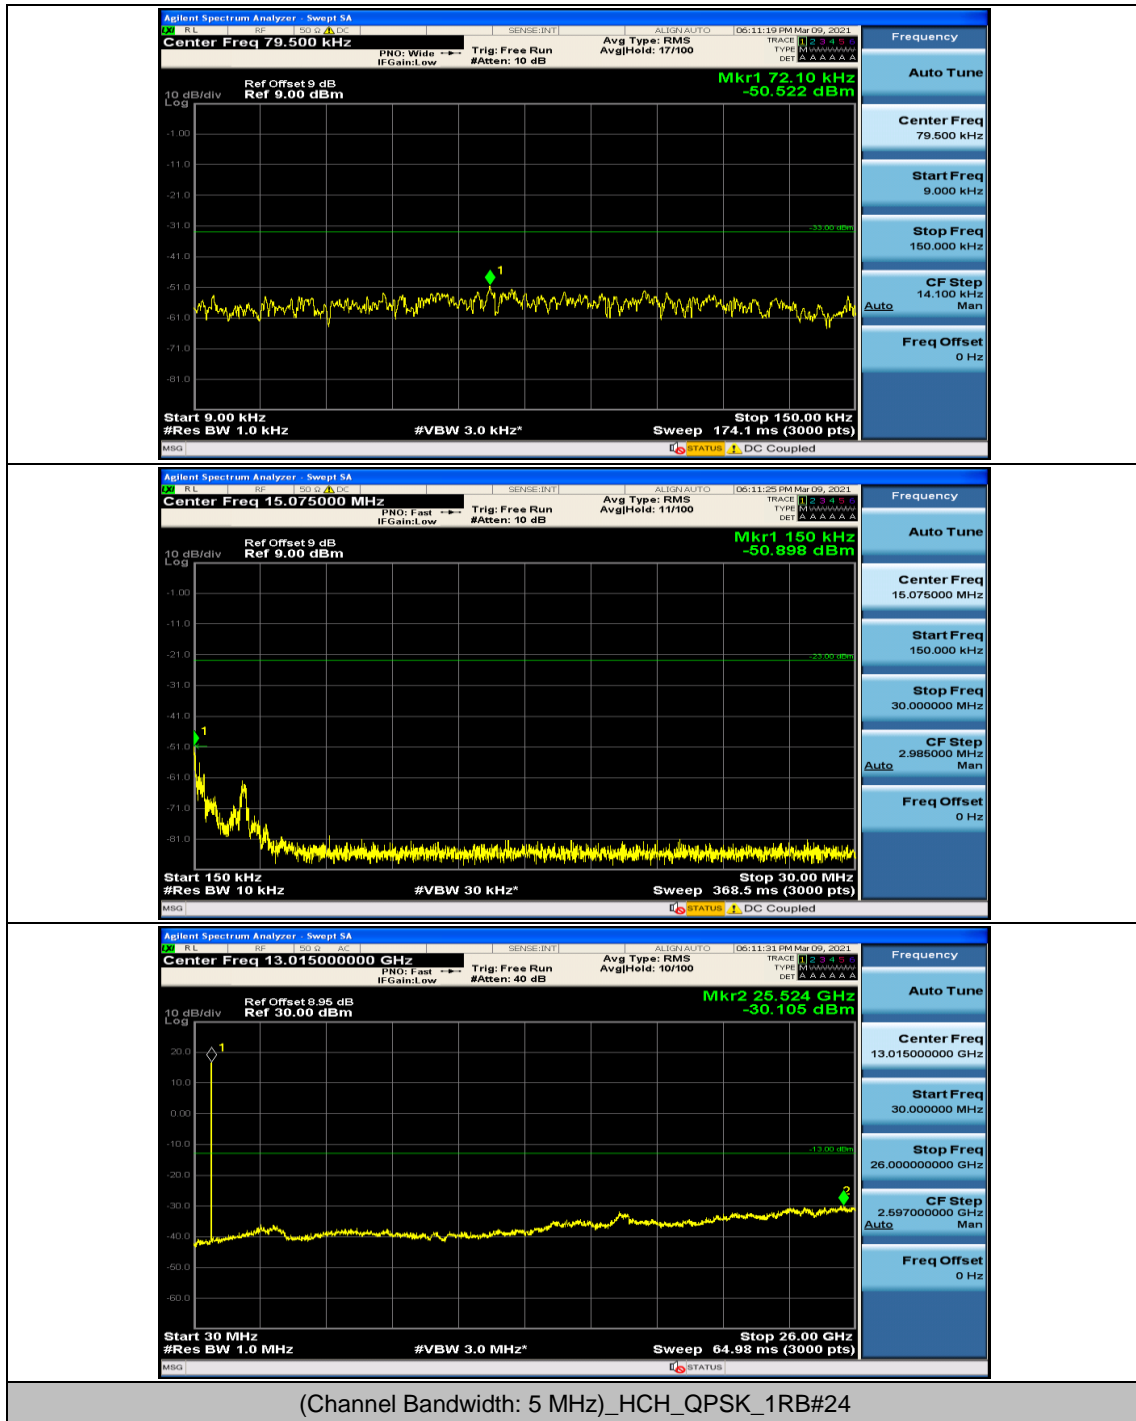

Channel Bandwidth: 5 MHz

(Channel Bandwidth: 5 MHz)_LCH_16QAM_1RB#0

(Channel Bandwidth: 5 MHz)_LCH_16QAM_1RB#12

Channel Bandwidth: 10 MHz