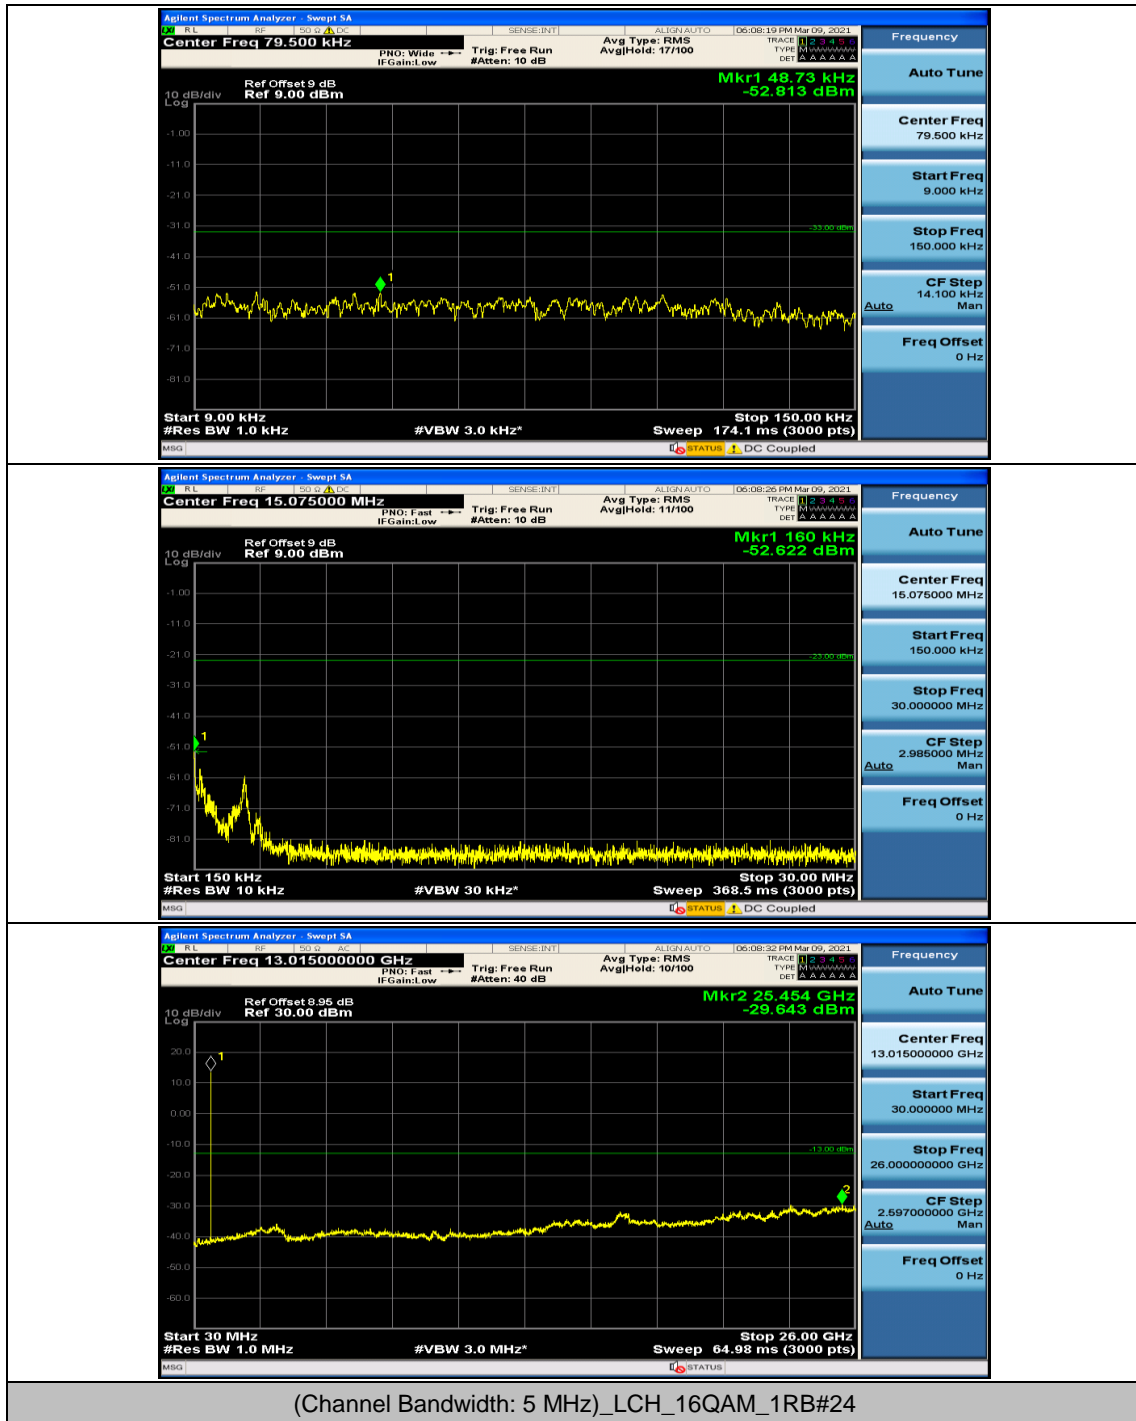

Channel Bandwidth: 5 MHz

(Channel Bandwidth: 5 MHz)_LCH_16QAM_1RB#0

(Channel Bandwidth: 5 MHz)_LCH_16QAM_1RB#12

Channel Bandwidth: 10 MHz