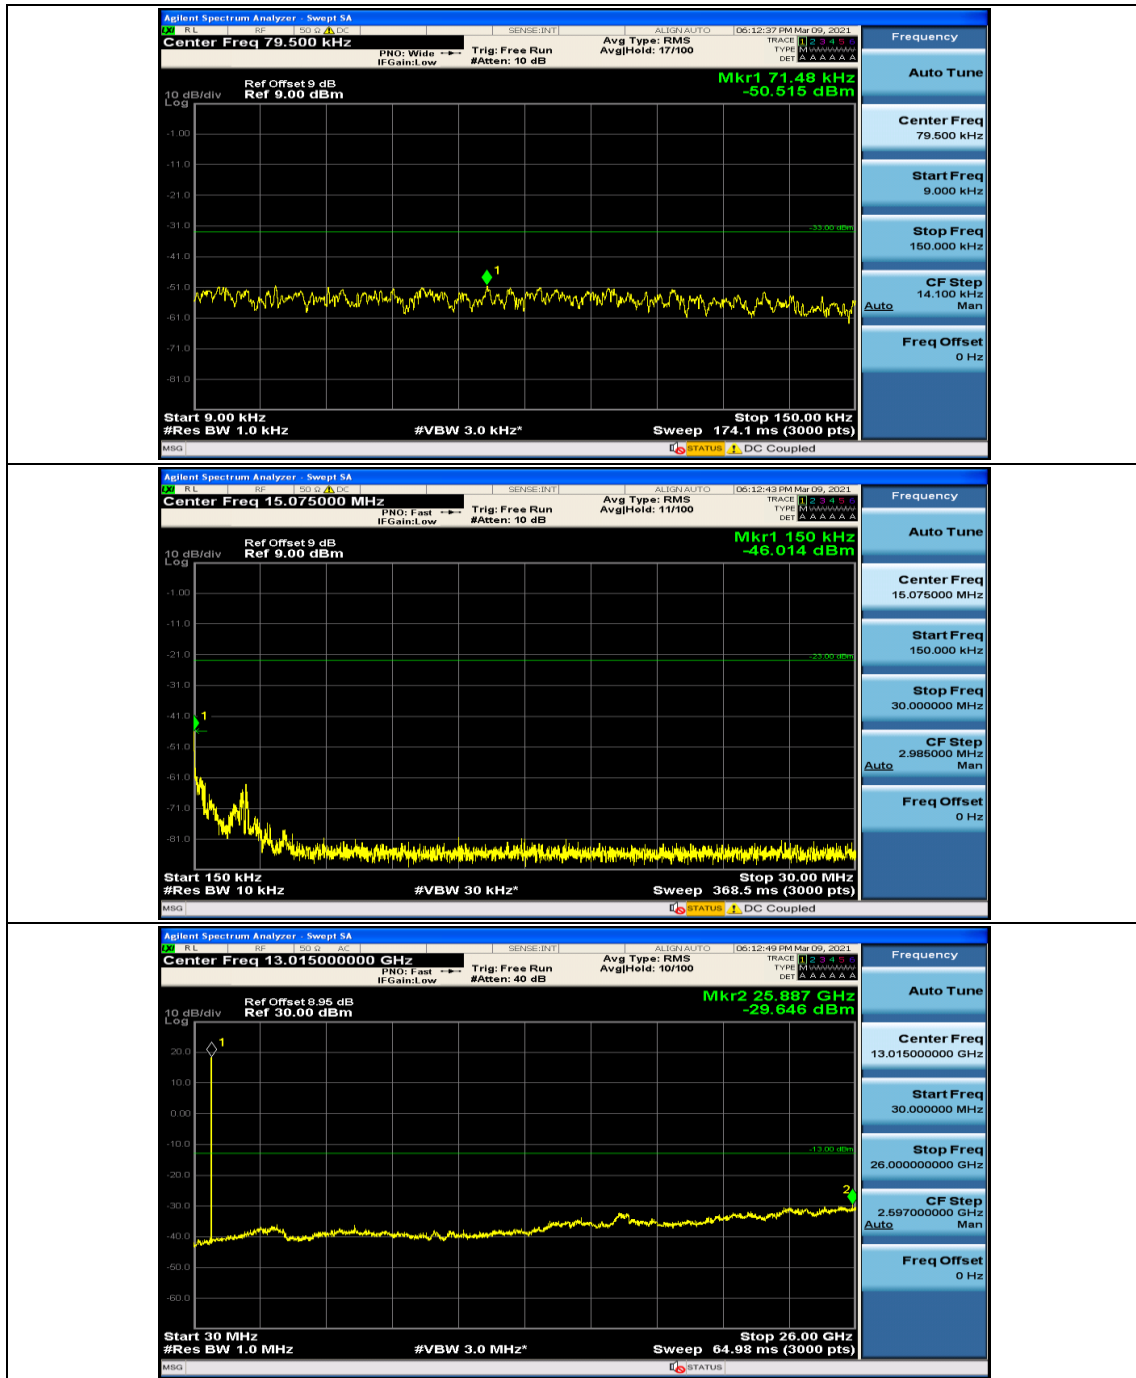

Channel Bandwidth: 5 MHz

(Channel Bandwidth: 5 MHz)_LCH_16QAM_1RB#0

(Channel Bandwidth: 5 MHz)_LCH_16QAM_1RB#12

Channel Bandwidth: 10 MHz