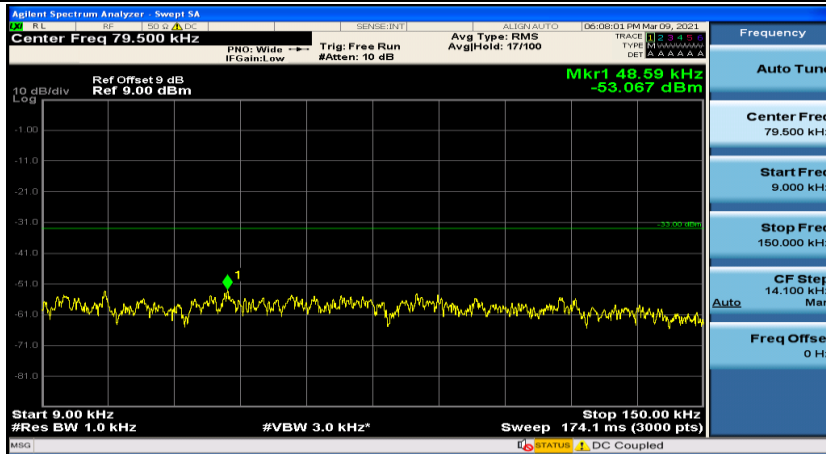

Channel Bandwidth: 5 MHz

(Channel Bandwidth: 5 MHz)_LCH_16QAM_1RB#0

(Channel Bandwidth: 5 MHz)_LCH_16QAM_1RB#12

Channel Bandwidth: 10 MHz