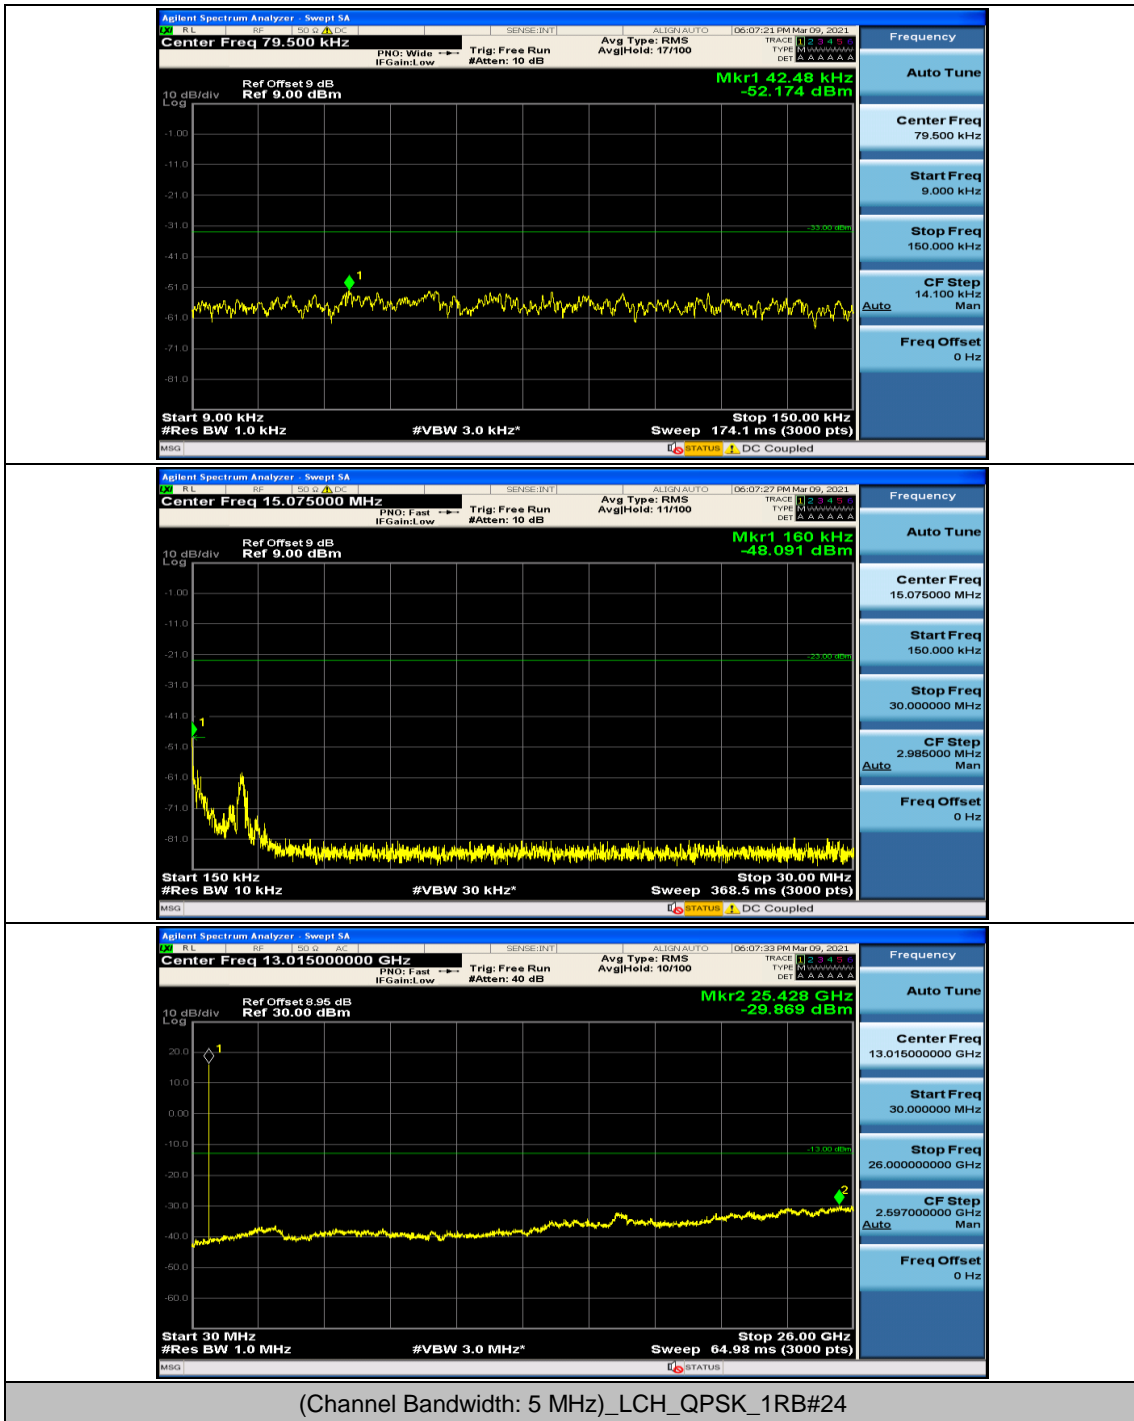

Channel Bandwidth: 5 MHz

(Channel Bandwidth: 5 MHz)_LCH_16QAM_1RB#0

(Channel Bandwidth: 5 MHz)_LCH_16QAM_1RB#12

Channel Bandwidth: 10 MHz