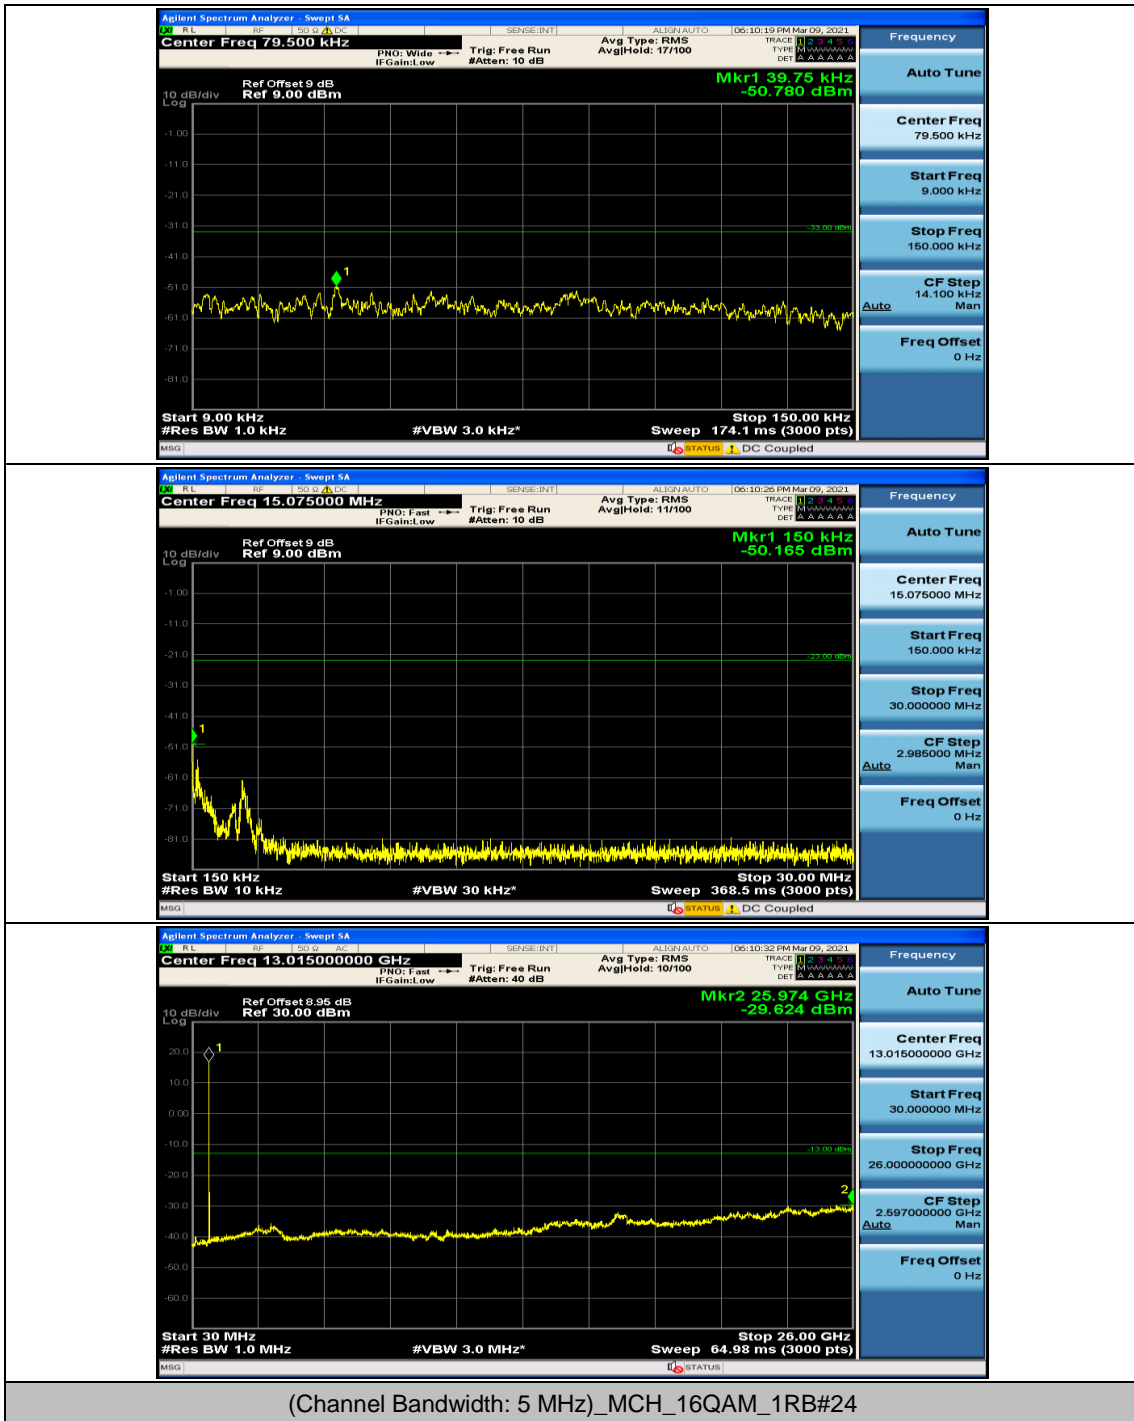

Channel Bandwidth: 5 MHz

(Channel Bandwidth: 5 MHz)_LCH_16QAM_1RB#0

(Channel Bandwidth: 5 MHz)_LCH_16QAM_1RB#12

Channel Bandwidth: 10 MHz