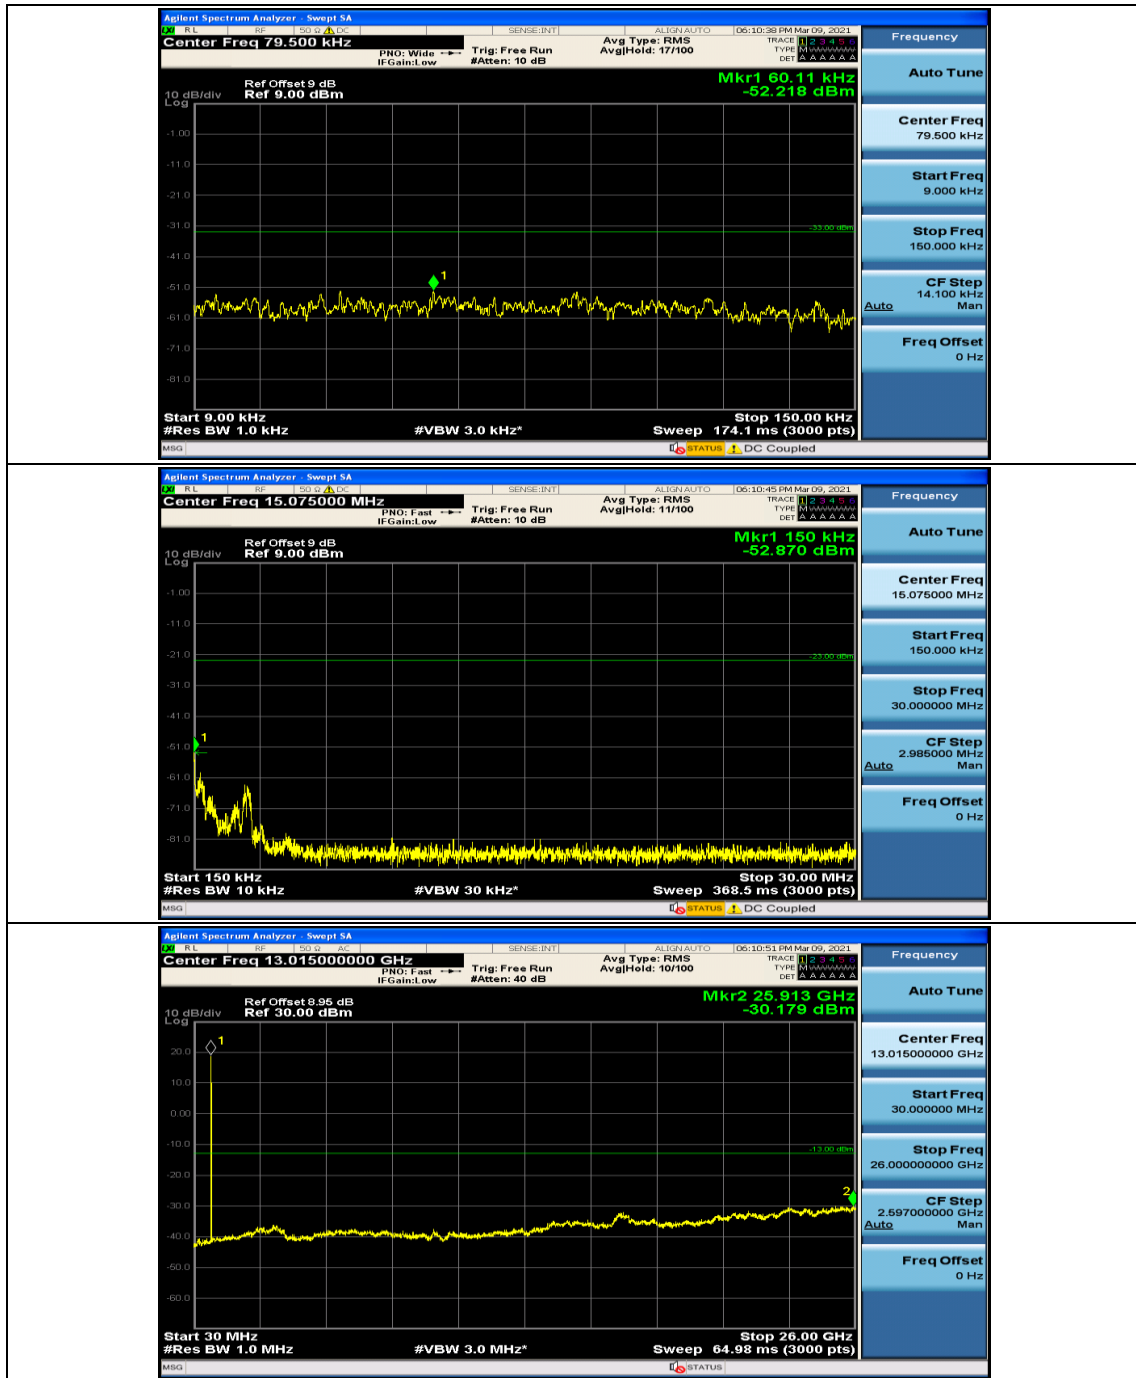

Channel Bandwidth: 5 MHz

(Channel Bandwidth: 5 MHz)_LCH_16QAM_1RB#0

(Channel Bandwidth: 5 MHz)_LCH_16QAM_1RB#12

Channel Bandwidth: 10 MHz