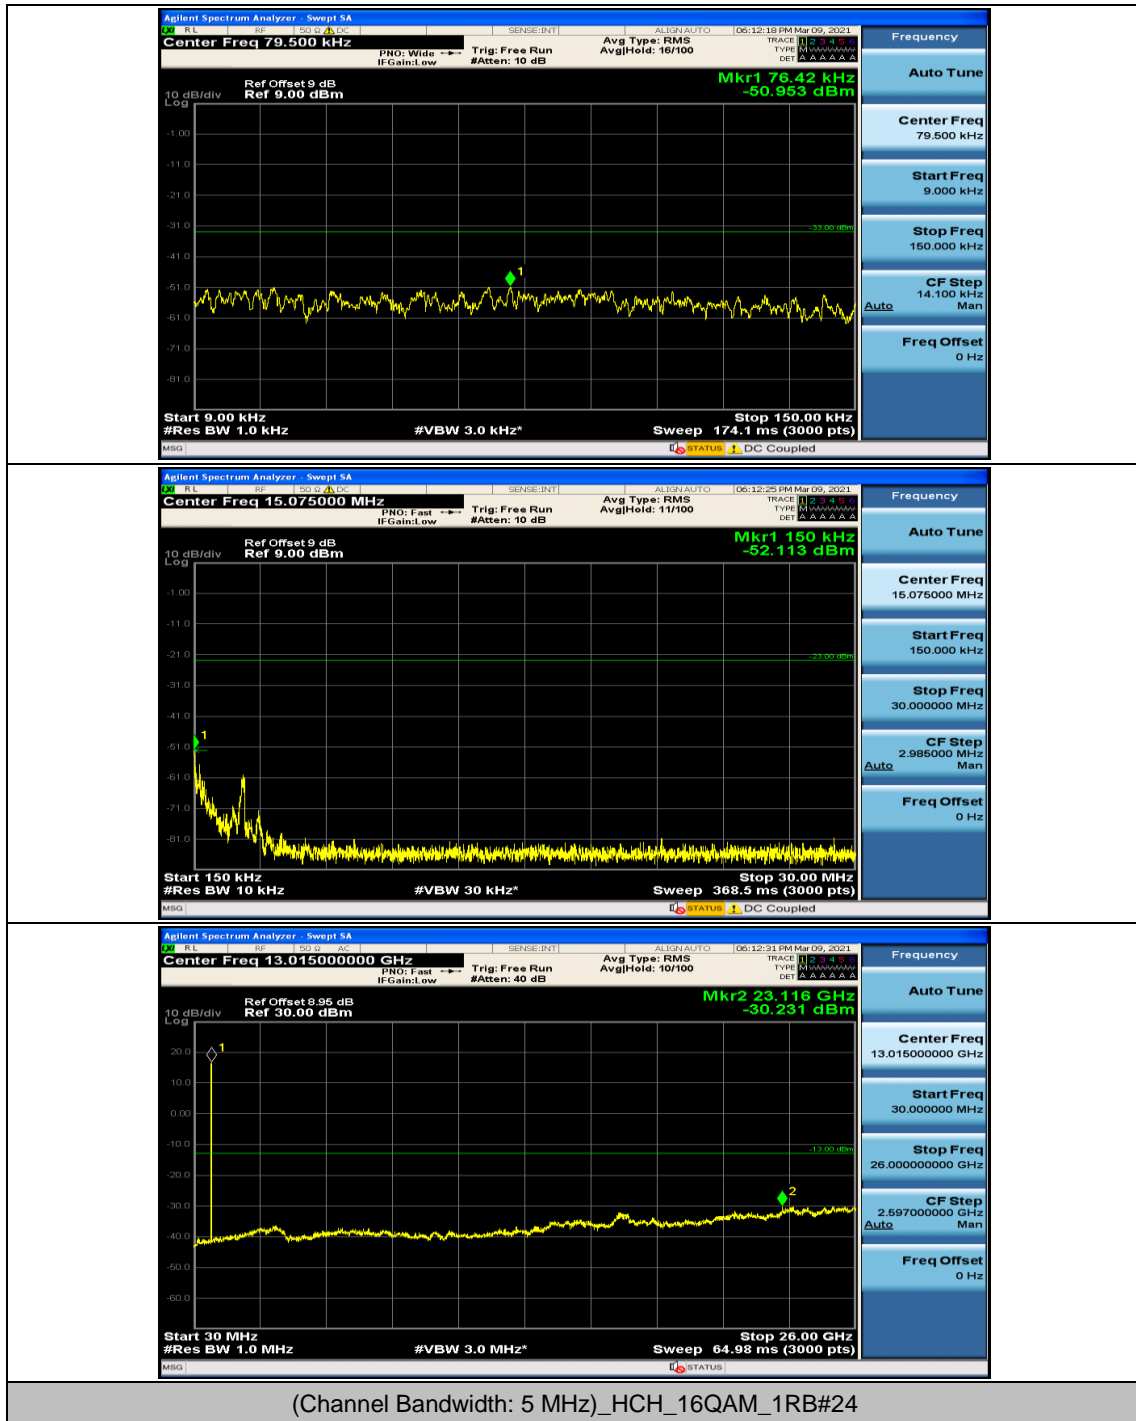

Channel Bandwidth: 5 MHz

(Channel Bandwidth: 5 MHz)_LCH_16QAM_1RB#0

(Channel Bandwidth: 5 MHz)_LCH_16QAM_1RB#12

Channel Bandwidth: 10 MHz