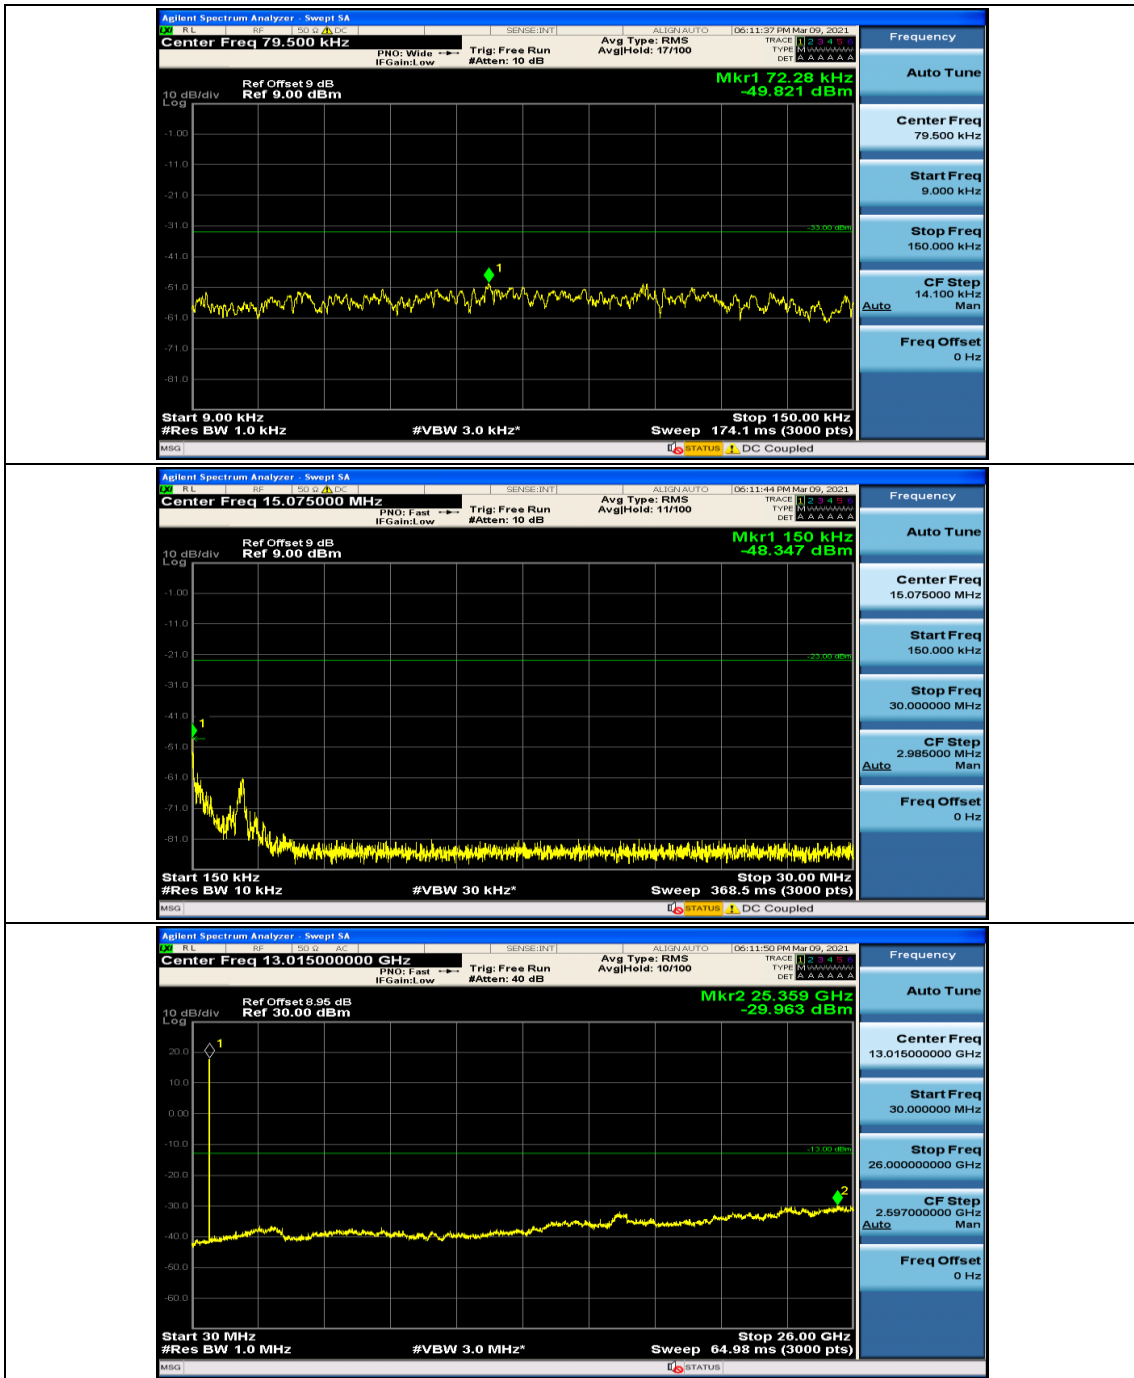

Channel Bandwidth: 5 MHz

(Channel Bandwidth: 5 MHz)_LCH_16QAM_1RB#0

(Channel Bandwidth: 5 MHz)_LCH_16QAM_1RB#12

Channel Bandwidth: 10 MHz