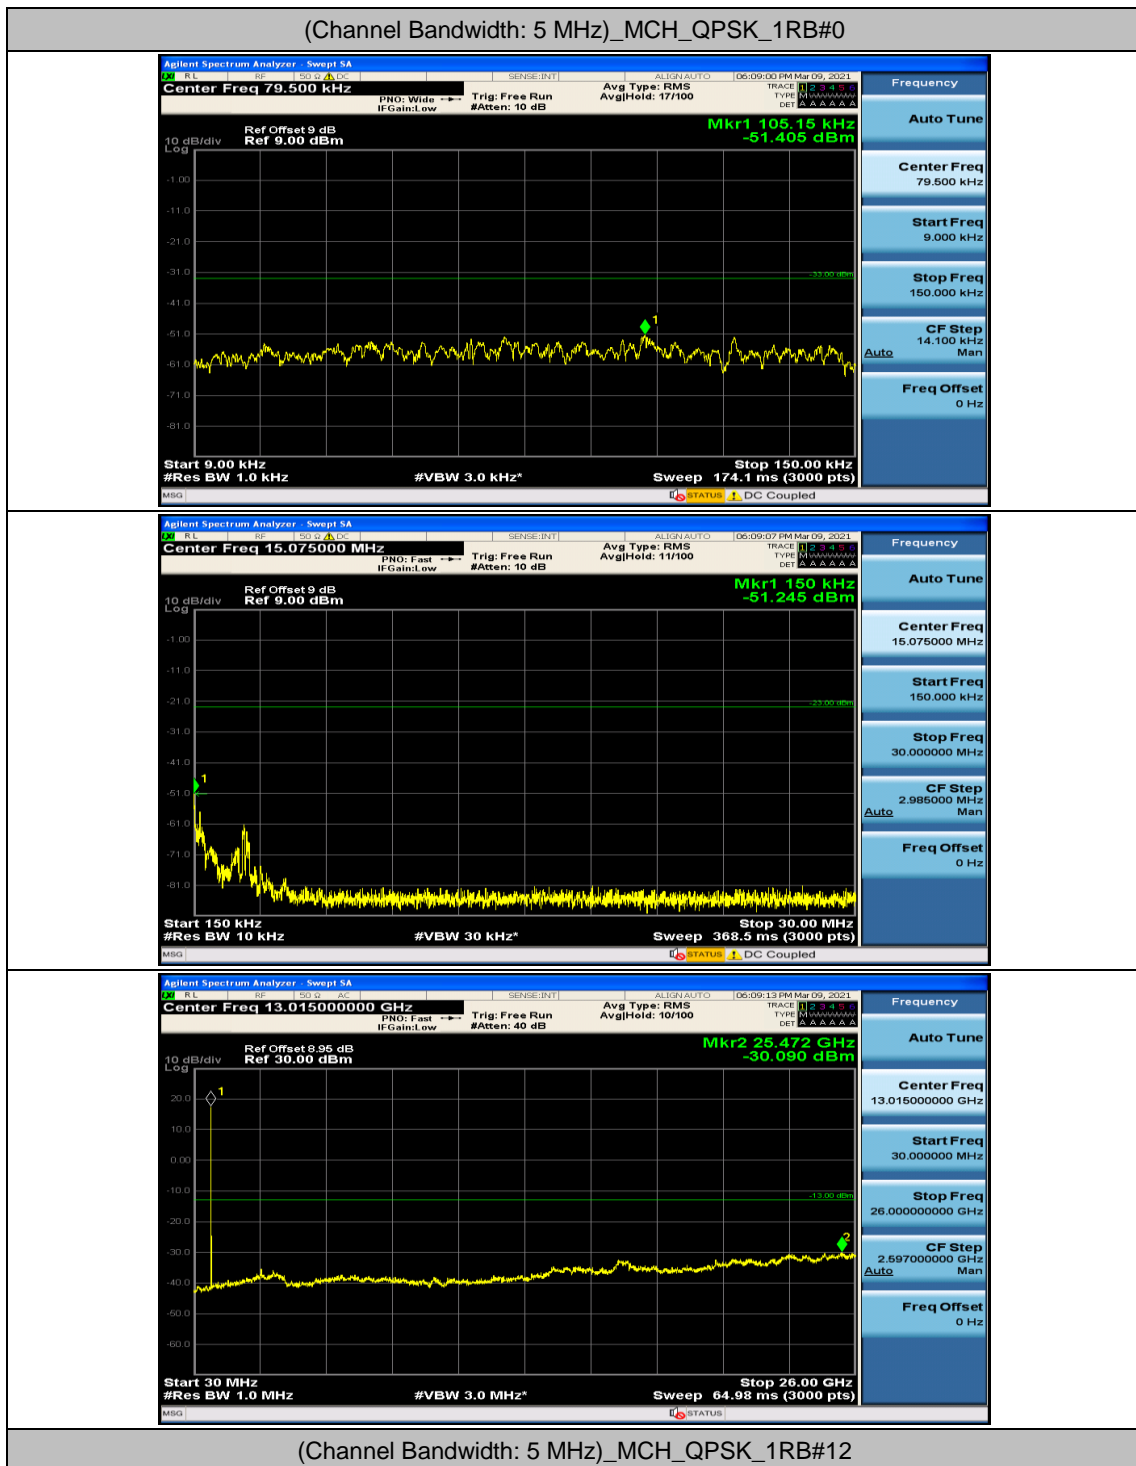

Channel Bandwidth: 5 MHz

(Channel Bandwidth: 5 MHz)_LCH_16QAM_1RB#0

(Channel Bandwidth: 5 MHz)_LCH_16QAM_1RB#12

Channel Bandwidth: 10 MHz