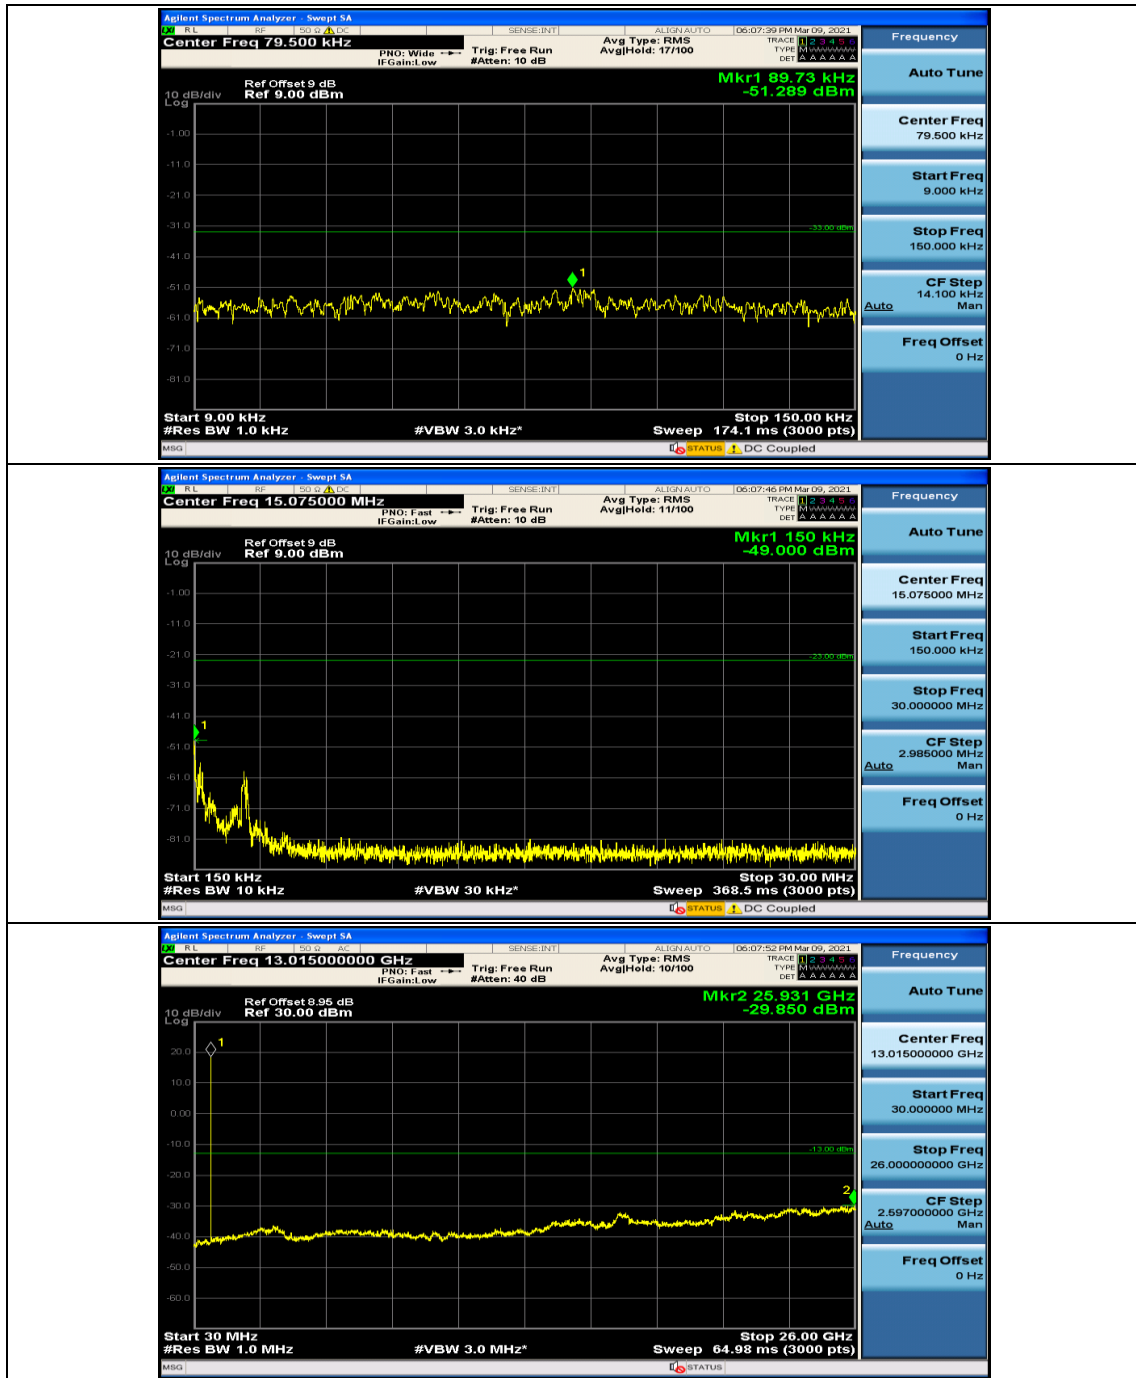

Channel Bandwidth: 5 MHz

(Channel Bandwidth: 5 MHz)_LCH_16QAM_1RB#0

(Channel Bandwidth: 5 MHz)_LCH_16QAM_1RB#12

Channel Bandwidth: 10 MHz