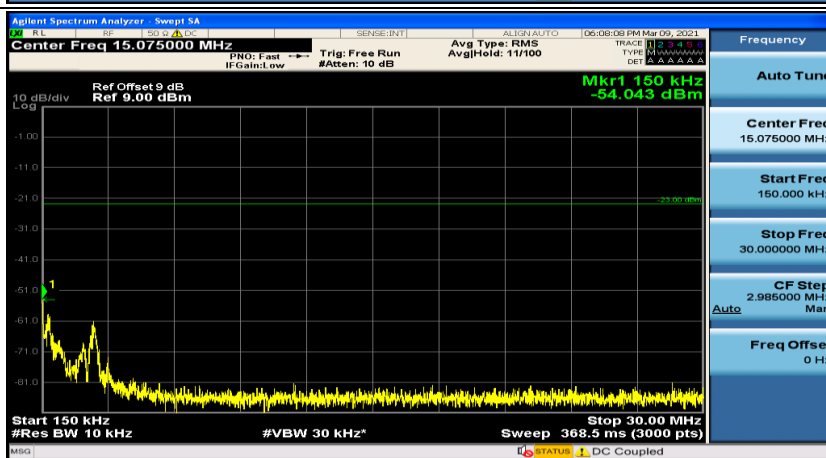

Channel Bandwidth: 5 MHz

(Channel Bandwidth: 5 MHz)_LCH_16QAM_1RB#0

(Channel Bandwidth: 5 MHz)_LCH_16QAM_1RB#12

Channel Bandwidth: 10 MHz