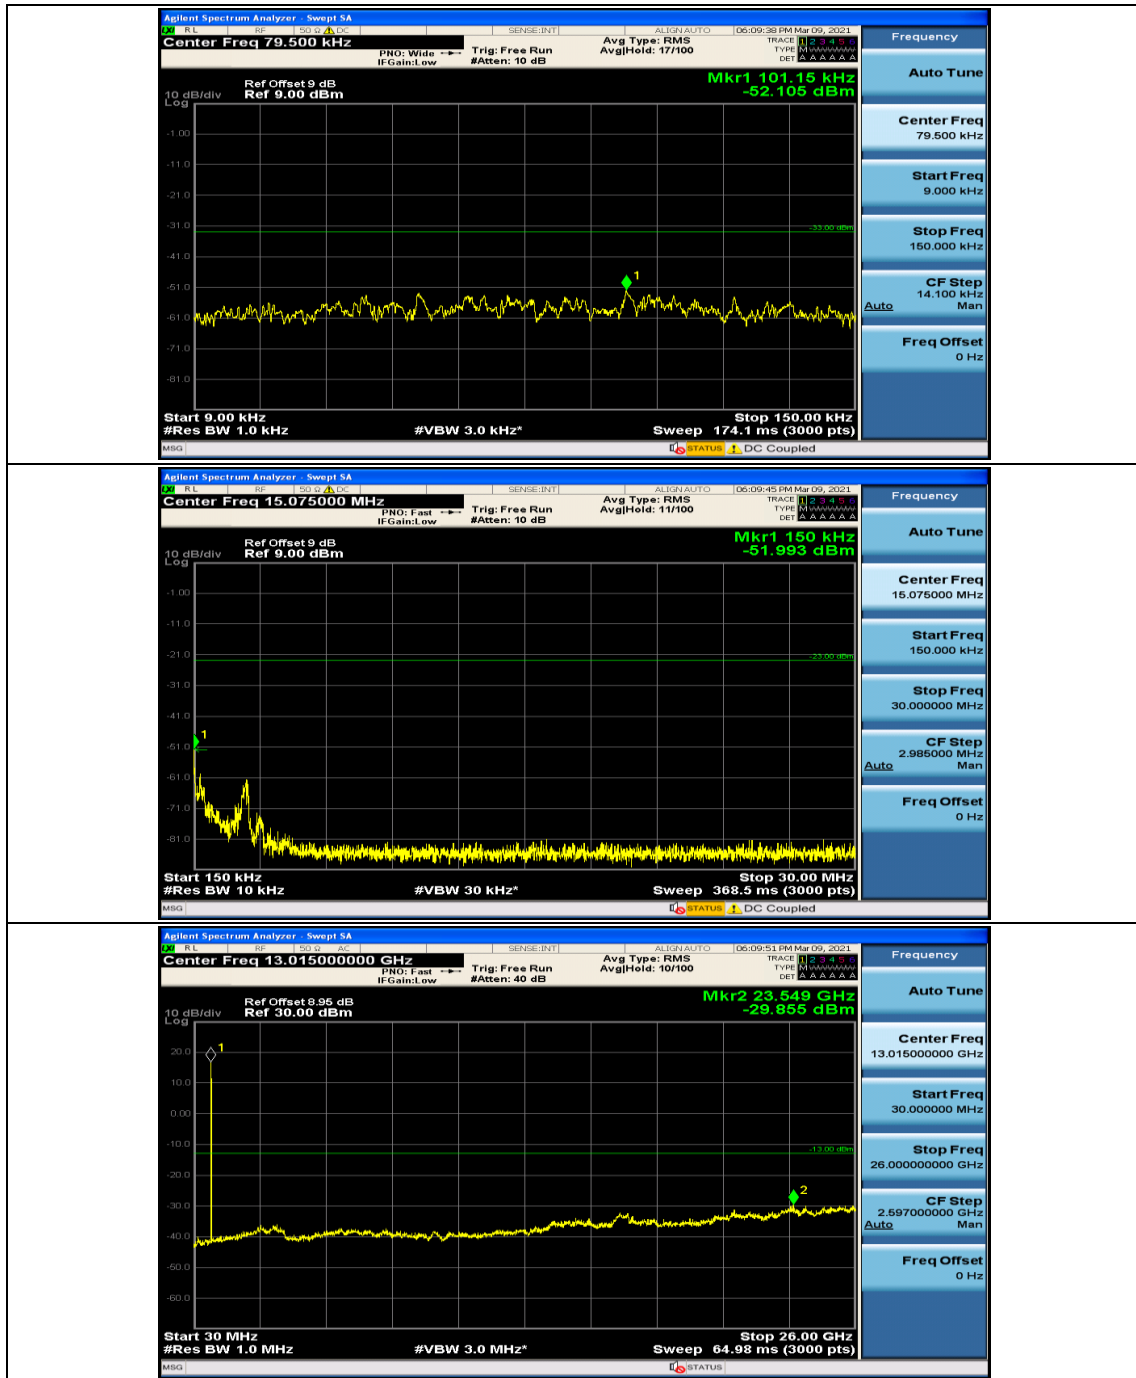

Channel Bandwidth: 5 MHz

(Channel Bandwidth: 5 MHz)_LCH_16QAM_1RB#0

(Channel Bandwidth: 5 MHz)_LCH_16QAM_1RB#12

Channel Bandwidth: 10 MHz