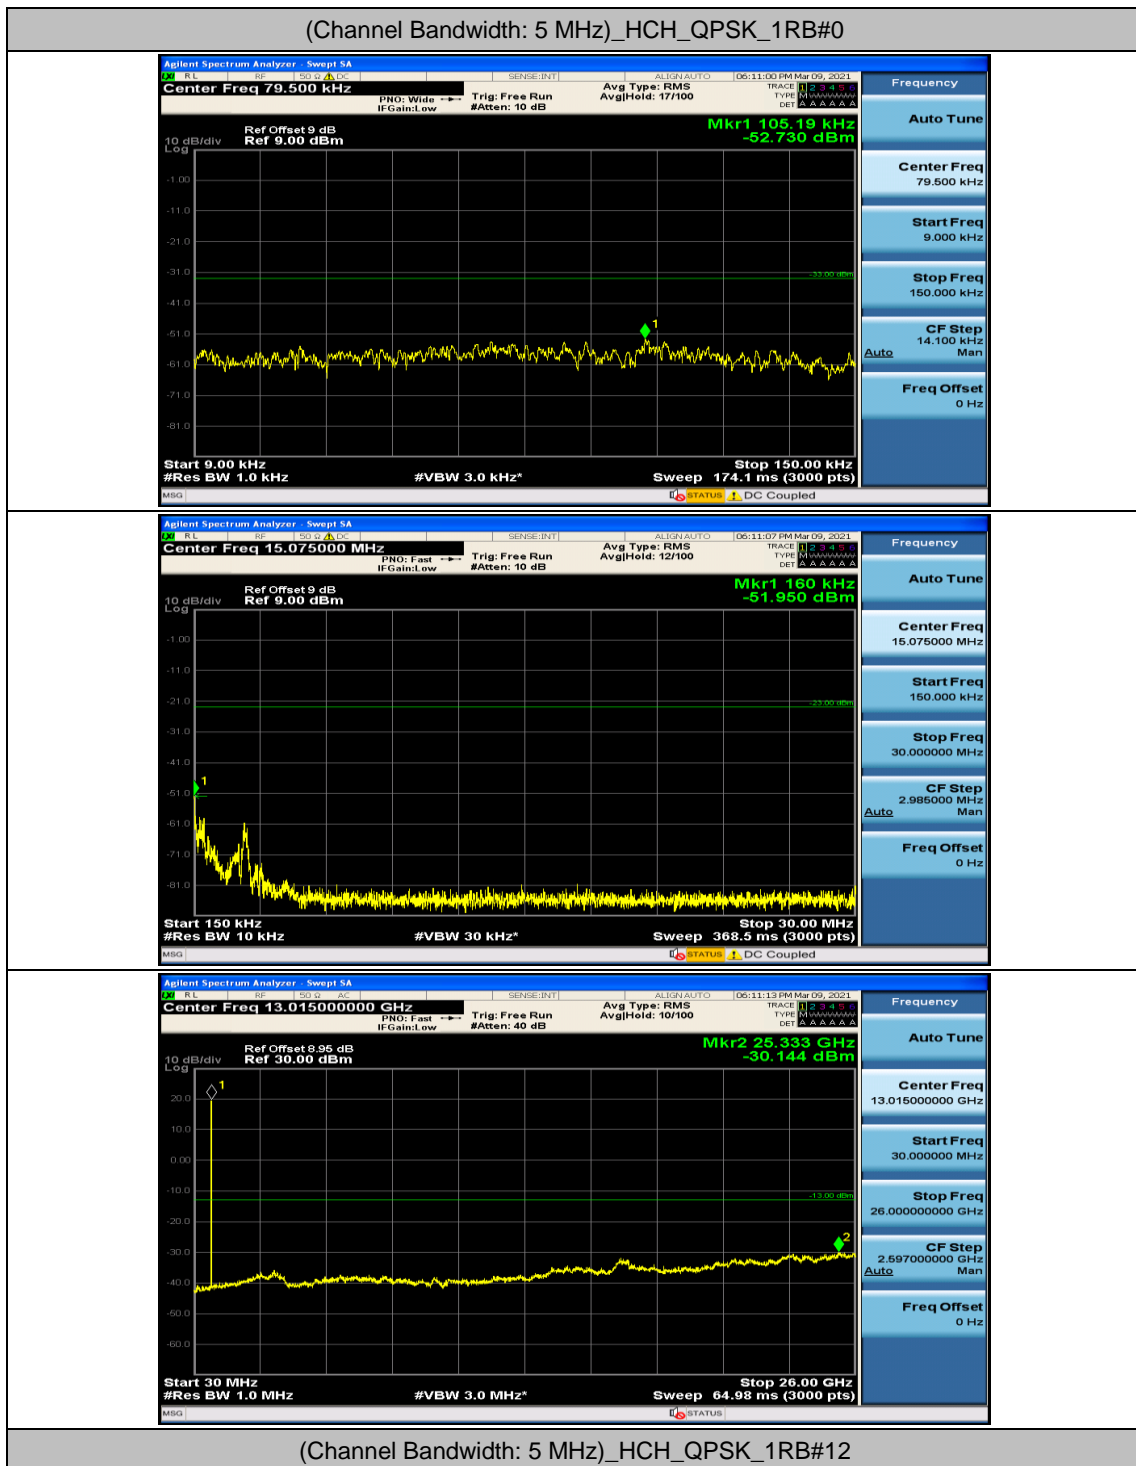

Channel Bandwidth: 5 MHz

(Channel Bandwidth: 5 MHz)_LCH_16QAM_1RB#0

(Channel Bandwidth: 5 MHz)_LCH_16QAM_1RB#12

Channel Bandwidth: 10 MHz