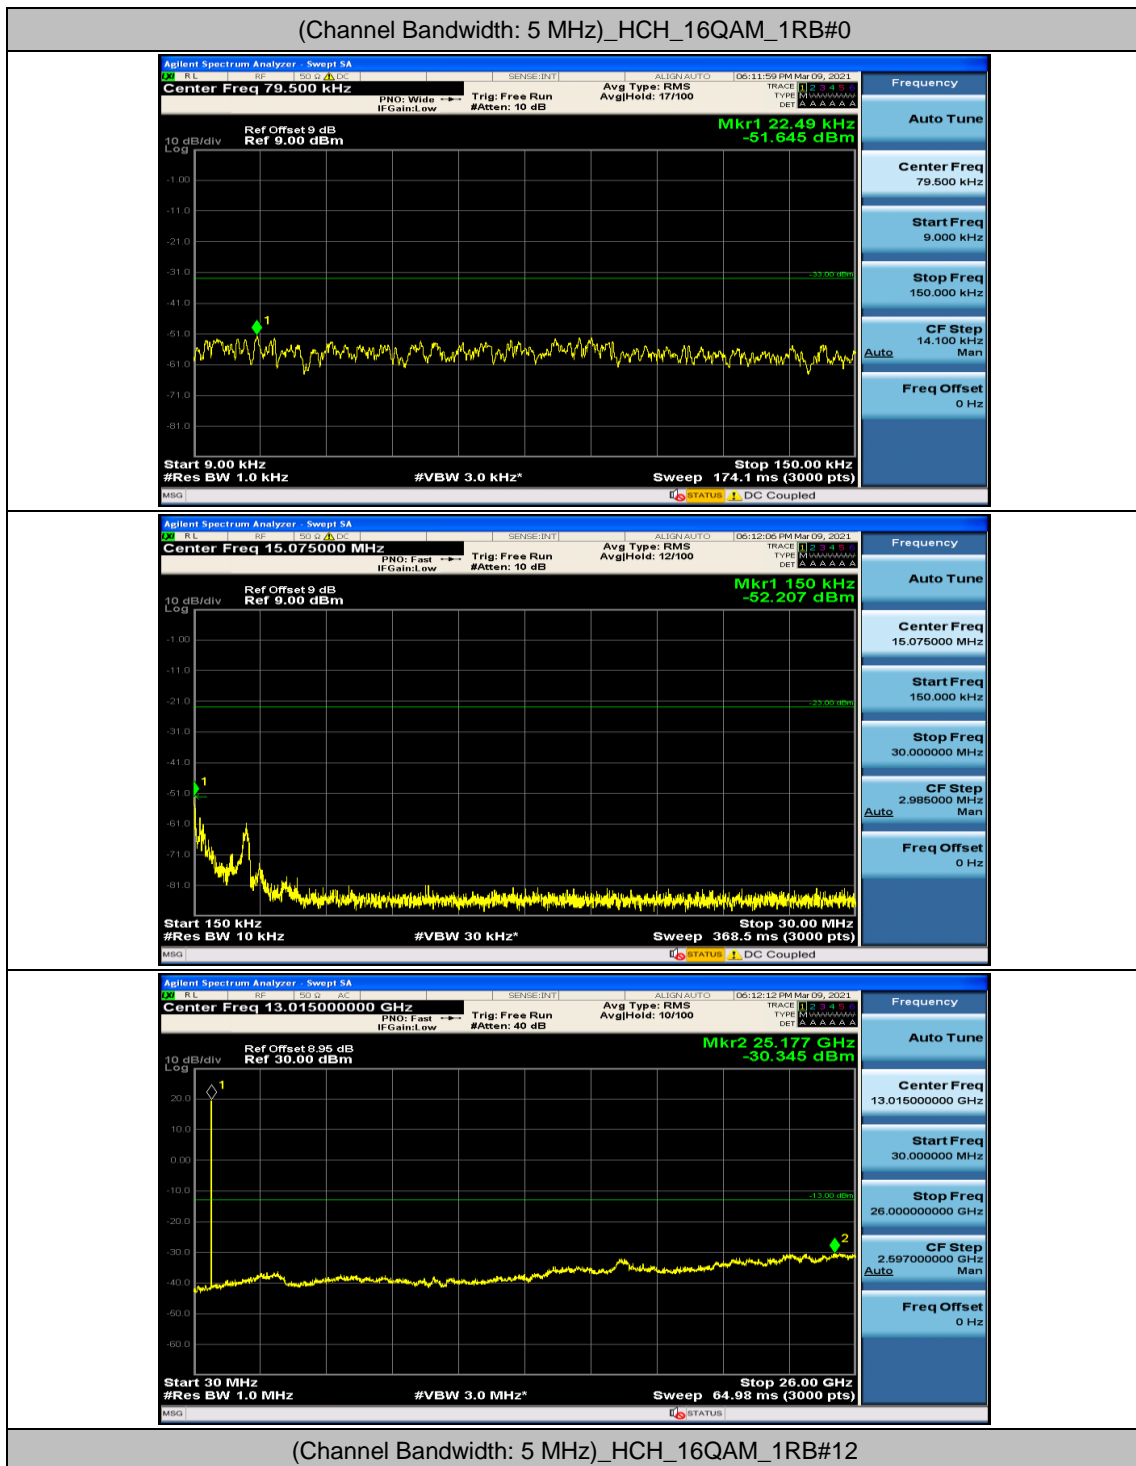

Channel Bandwidth: 5 MHz

(Channel Bandwidth: 5 MHz)_LCH_16QAM_1RB#0

(Channel Bandwidth: 5 MHz)_LCH_16QAM_1RB#12

Channel Bandwidth: 10 MHz