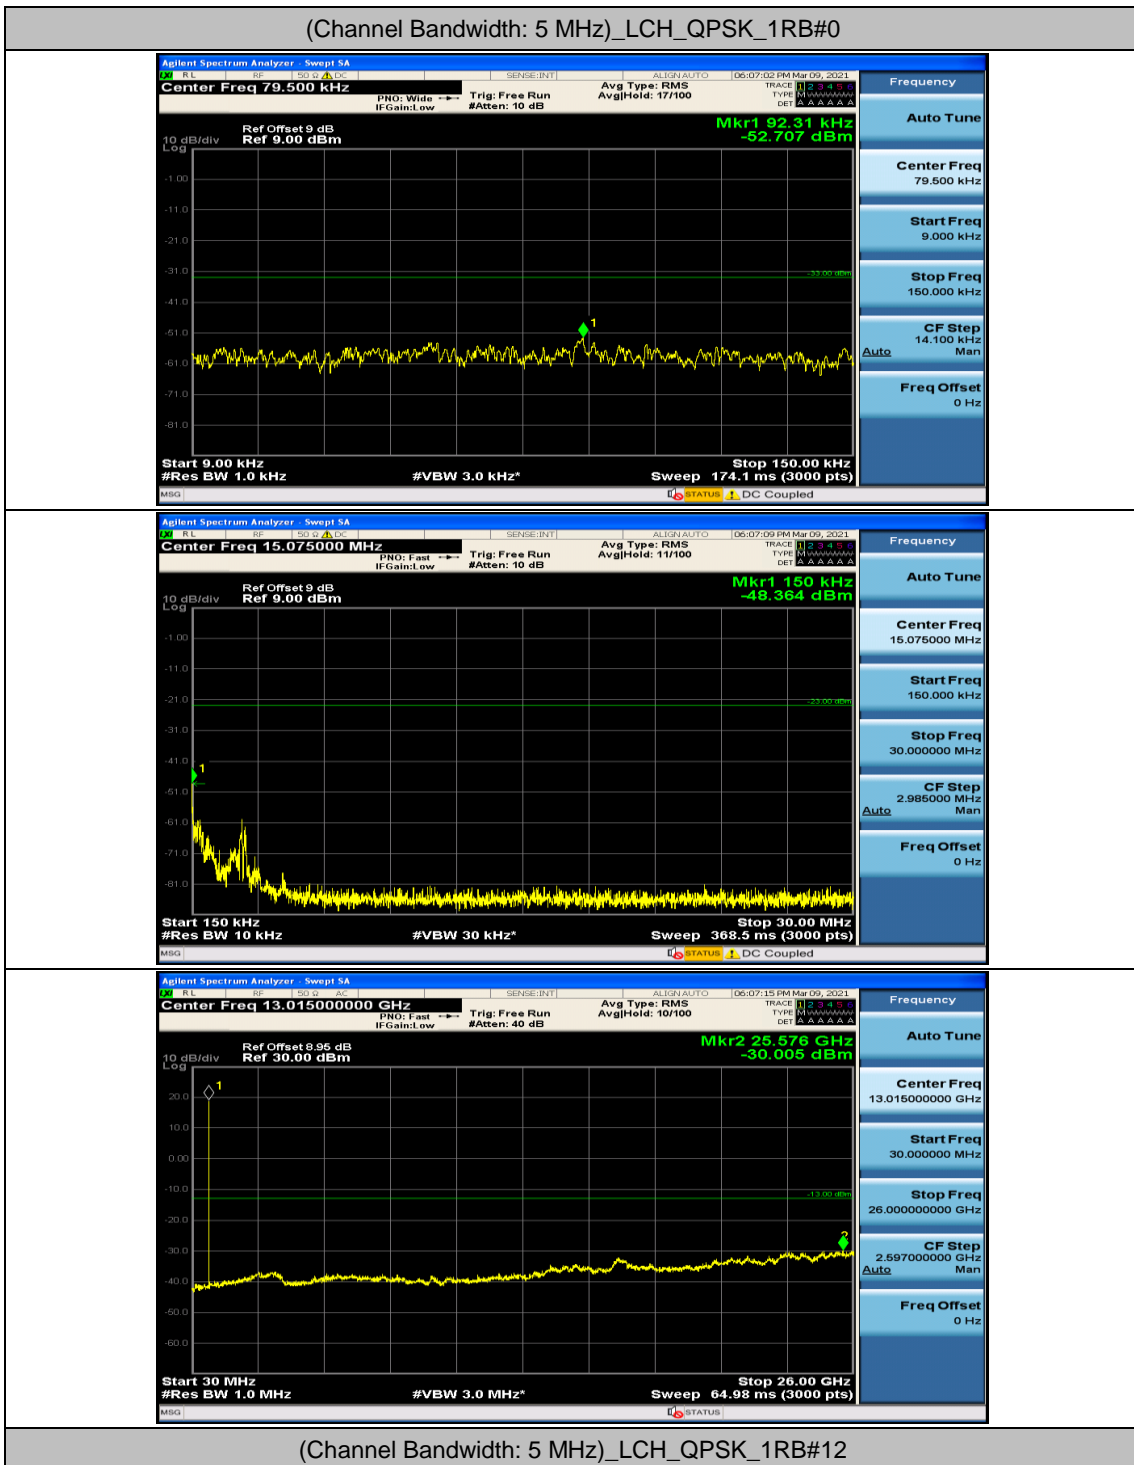

Channel Bandwidth: 5 MHz

(Channel Bandwidth: 5 MHz)_LCH_16QAM_1RB#0

(Channel Bandwidth: 5 MHz)_LCH_16QAM_1RB#12

Channel Bandwidth: 10 MHz