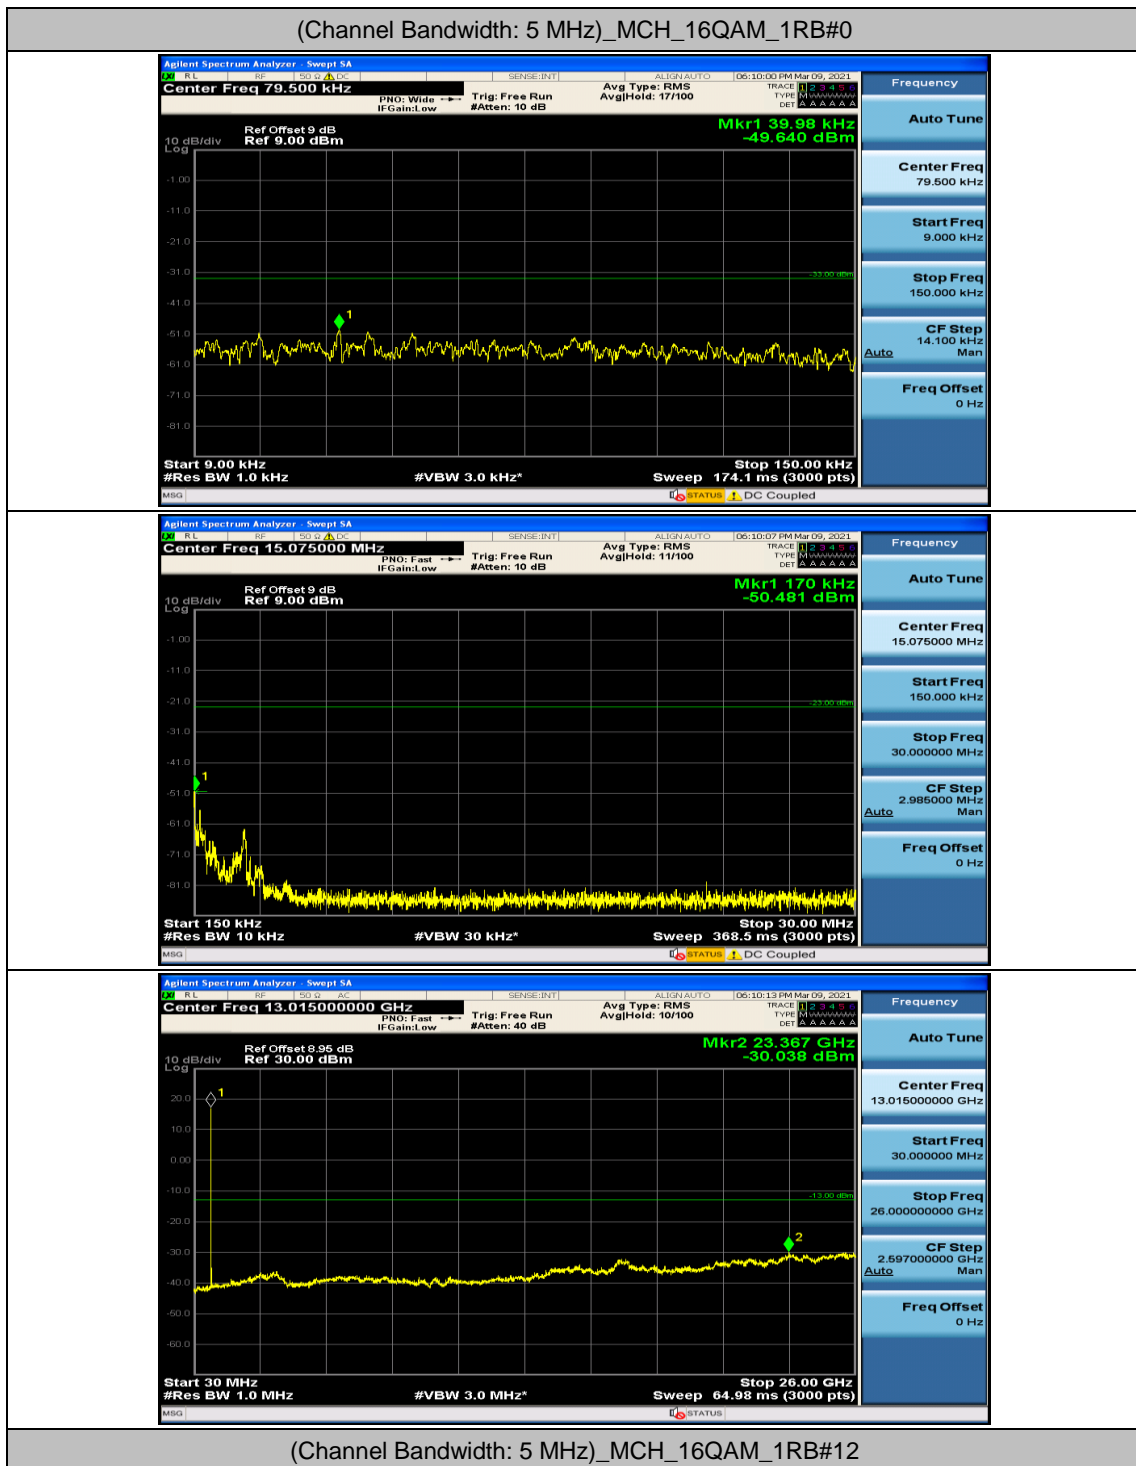

Channel Bandwidth: 5 MHz

(Channel Bandwidth: 5 MHz)_LCH_16QAM_1RB#0

(Channel Bandwidth: 5 MHz)_LCH_16QAM_1RB#12

Channel Bandwidth: 10 MHz