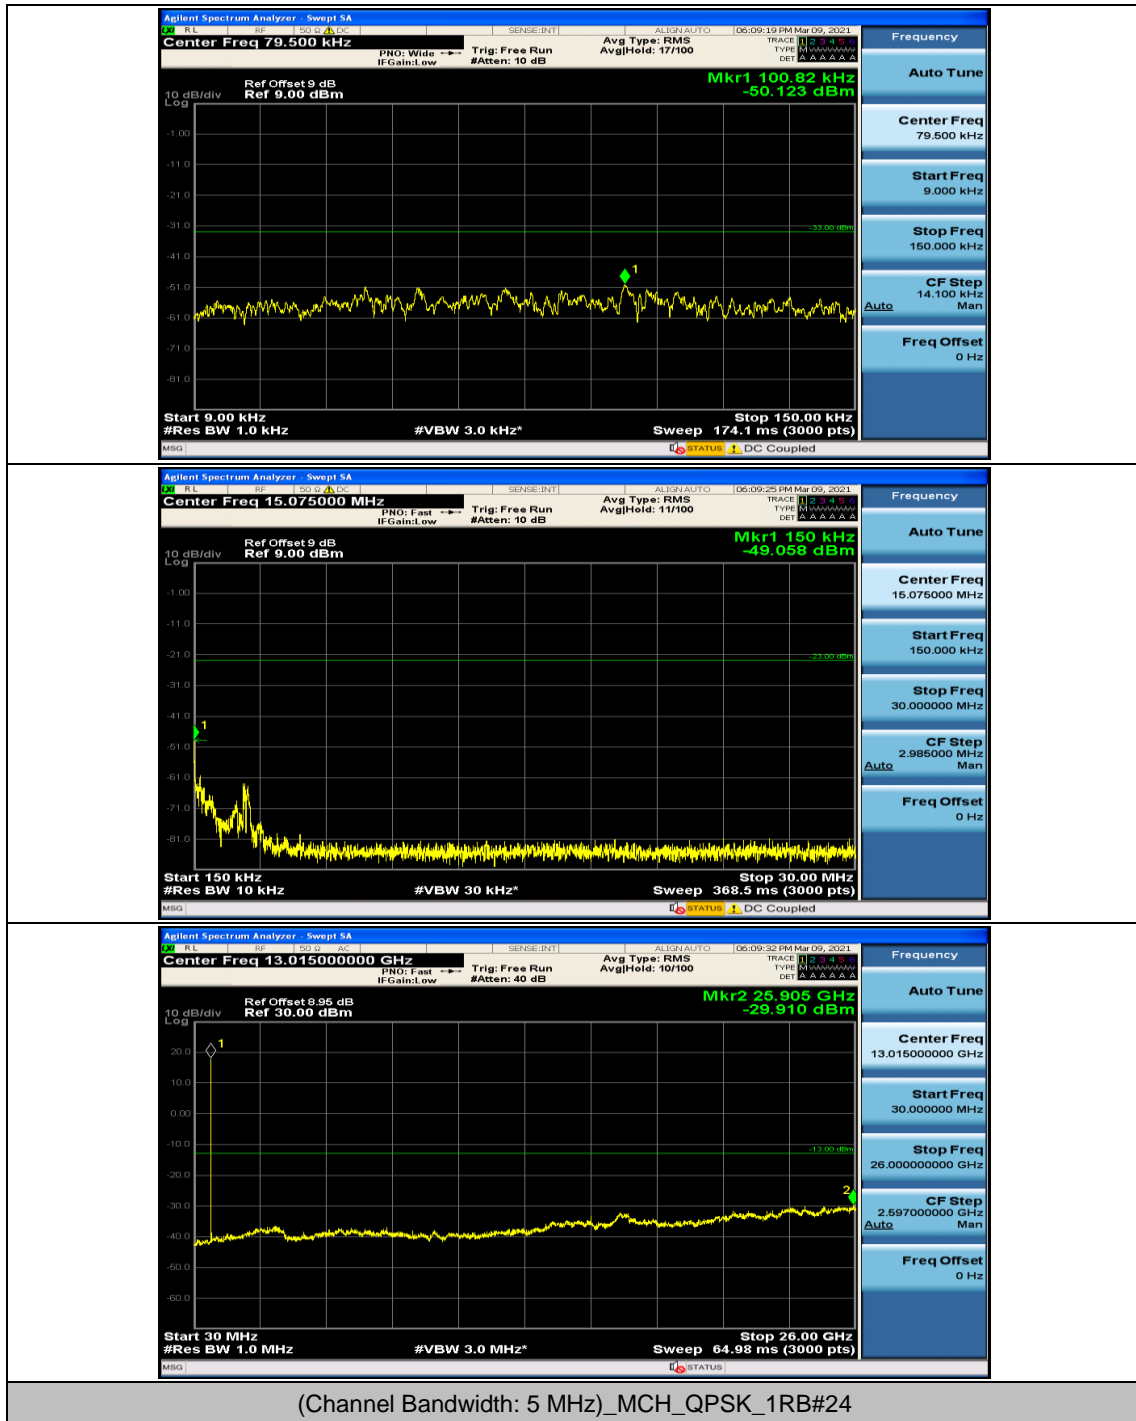

Channel Bandwidth: 5 MHz

(Channel Bandwidth: 5 MHz)_LCH_16QAM_1RB#0

(Channel Bandwidth: 5 MHz)_LCH_16QAM_1RB#12

Channel Bandwidth: 10 MHz