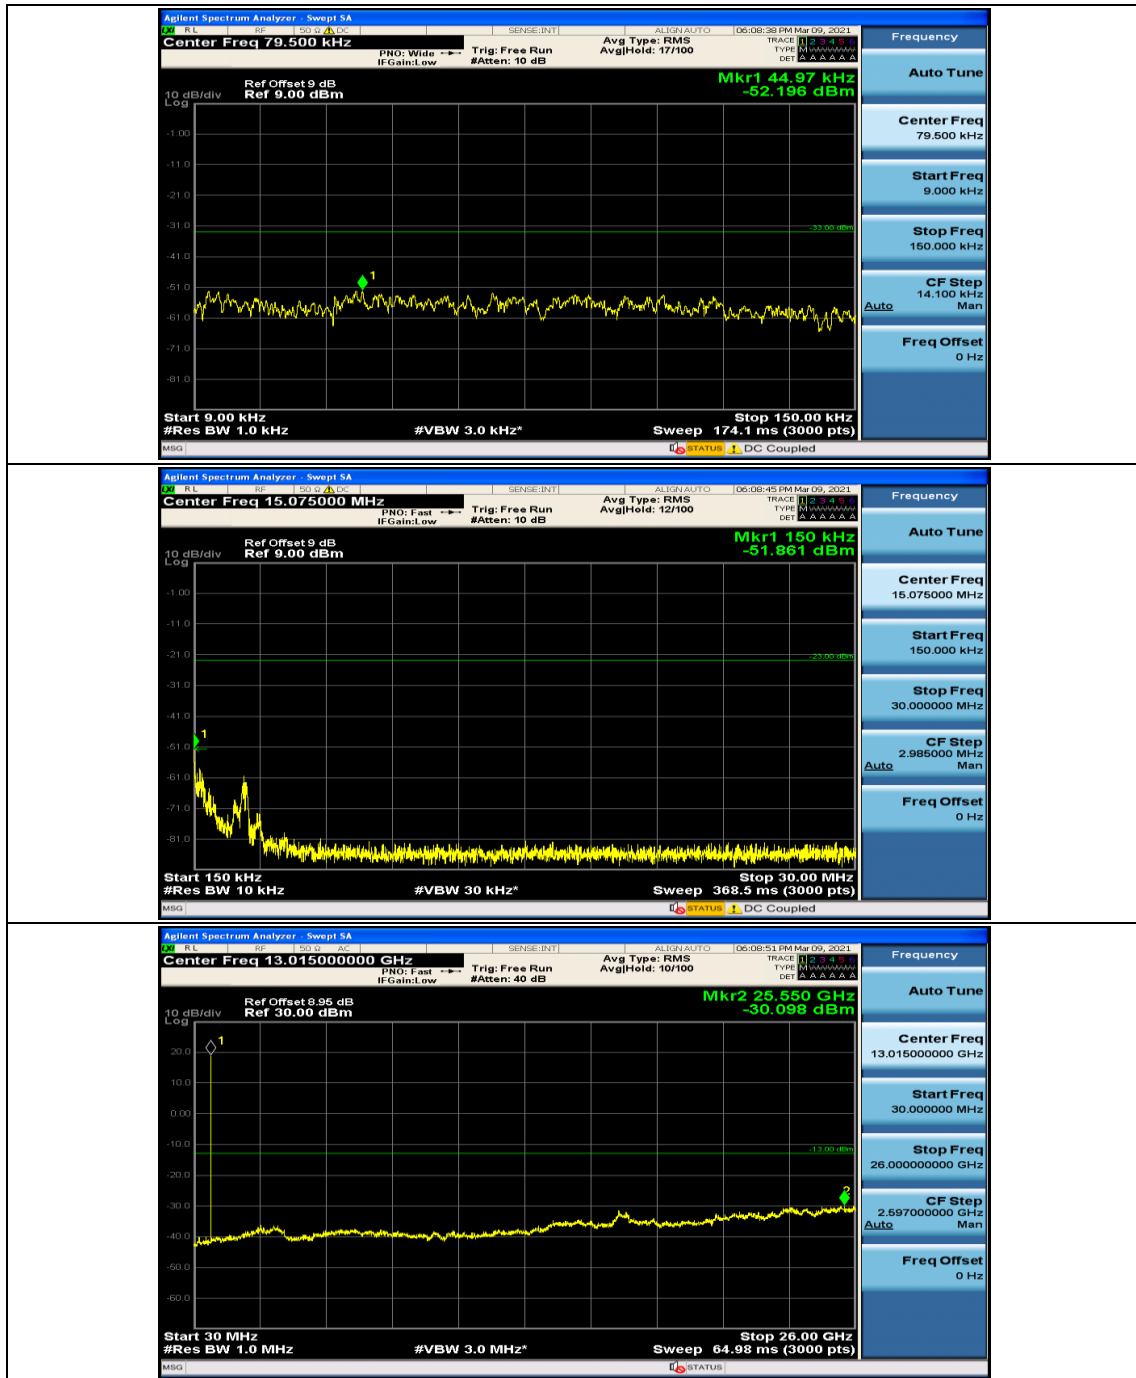

Channel Bandwidth: 5 MHz

(Channel Bandwidth: 5 MHz)_LCH_16QAM_1RB#0

(Channel Bandwidth: 5 MHz)_LCH_16QAM_1RB#12

Channel Bandwidth: 10 MHz