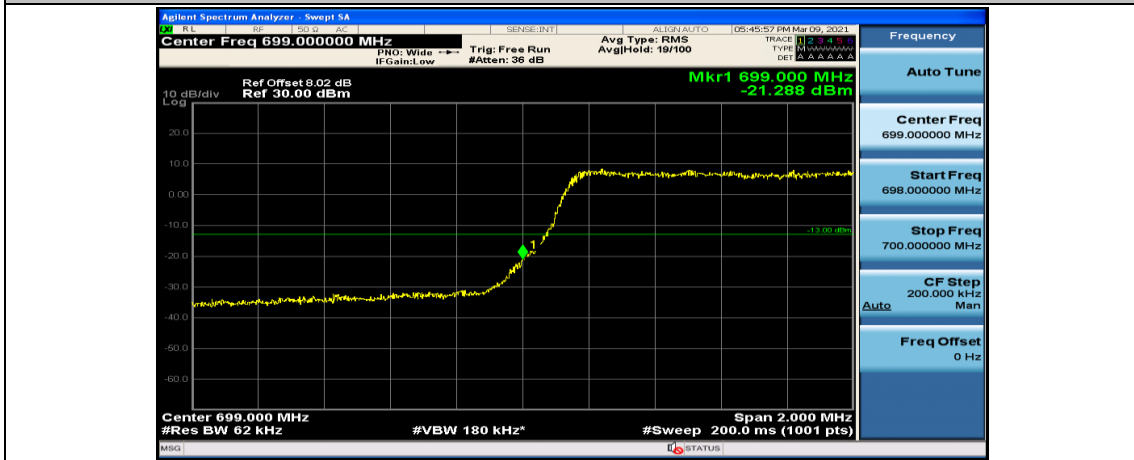

(Channel Bandwidth: 3 MHz)_LCH_QPSK_15RB#0