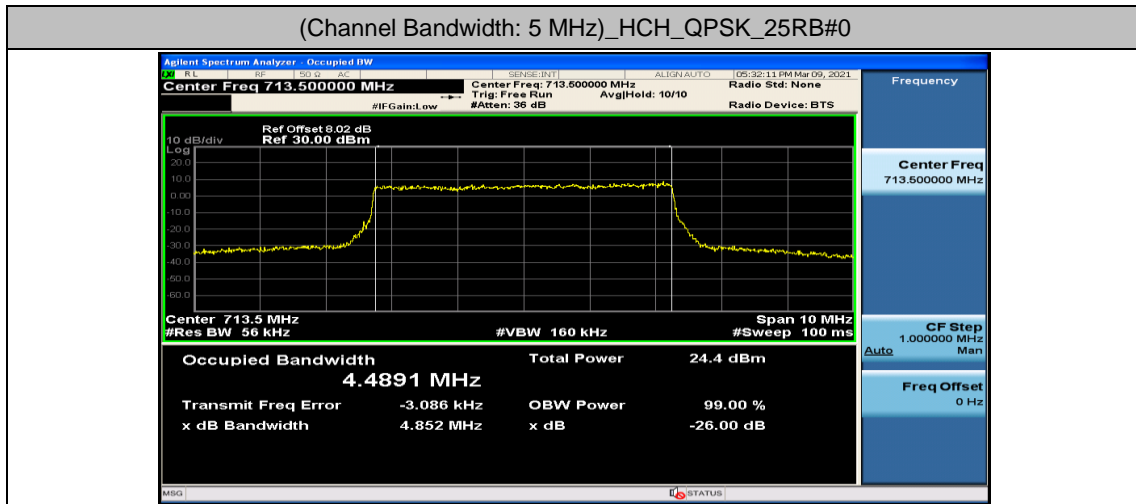

Channel Bandwidth: 5 MHz

Channel Bandwidth: 10 MHz

Appendix D: Band Edge

Test Graphs

Channel Bandwidth: 1.4 MHz

(Channel Bandwidth: 1.4 MHz)_LCH_QPSK_3RB#0

(Channel Bandwidth: 1.4 MHz)_LCH_QPSK_3RB#2

(Channel Bandwidth: 1.4 MHz)_LCH_QPSK_3RB#3

(Channel Bandwidth: 1.4 MHz)_LCH_QPSK_6RB#0

(Channel Bandwidth: 1.4 MHz)_HCH_QPSK_1RB#0

(Channel Bandwidth: 1.4 MHz)_HCH_QPSK_1RB#3

(Channel Bandwidth: 1.4 MHz)_HCH_QPSK_1RB#5

(Channel Bandwidth: 1.4 MHz)_HCH_QPSK_3RB#0