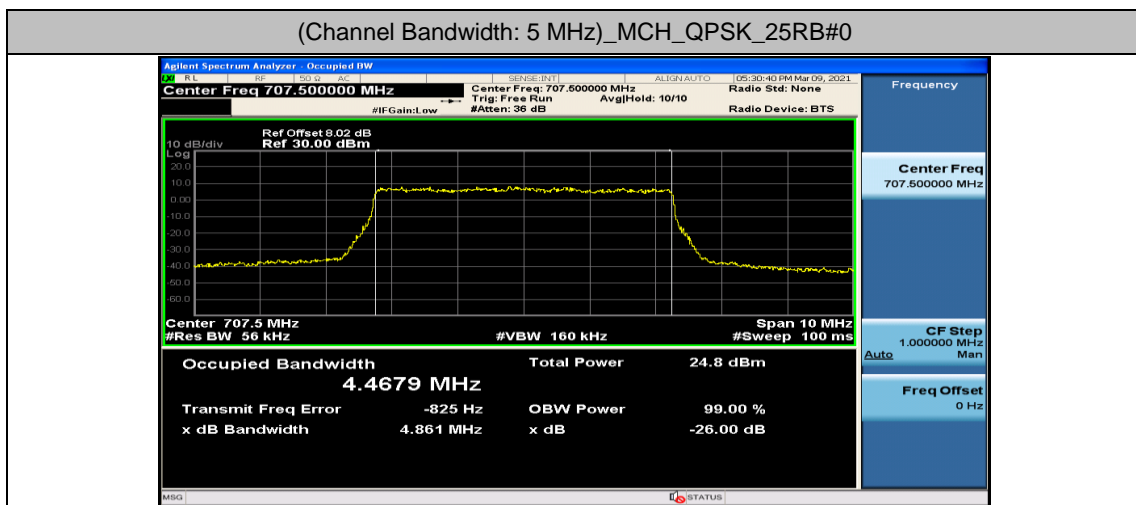

Channel Bandwidth: 5 MHz

Channel Bandwidth: 10 MHz

Appendix D: Band Edge

Test Graphs

Channel Bandwidth: 1.4 MHz

(Channel Bandwidth: 1.4 MHz)_LCH_QPSK_3RB#0

(Channel Bandwidth: 1.4 MHz)_LCH_QPSK_3RB#2

(Channel Bandwidth: 1.4 MHz)_LCH_QPSK_3RB#3

(Channel Bandwidth: 1.4 MHz)_LCH_QPSK_6RB#0

(Channel Bandwidth: 1.4 MHz)_HCH_QPSK_1RB#0

(Channel Bandwidth: 1.4 MHz)_HCH_QPSK_1RB#3

(Channel Bandwidth: 1.4 MHz)_HCH_QPSK_1RB#5

(Channel Bandwidth: 1.4 MHz)_HCH_QPSK_3RB#0