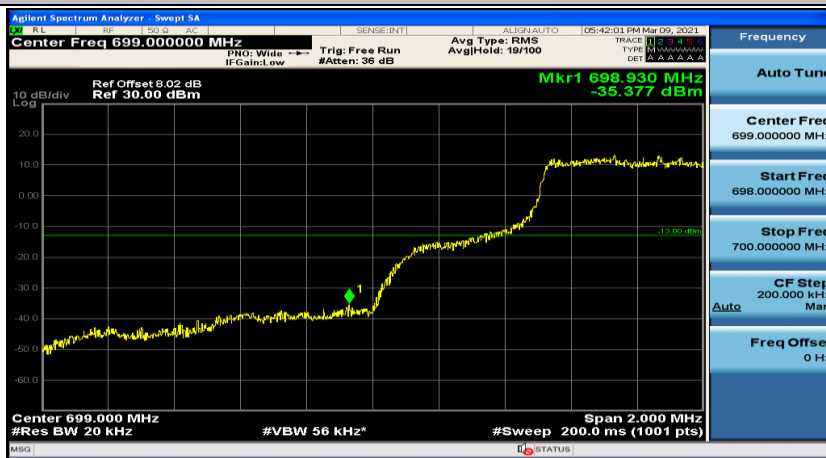

Channel Bandwidth: 5 MHz

Channel Bandwidth: 10 MHz

Appendix D: Band Edge

Test Graphs

Channel Bandwidth: 1.4 MHz

(Channel Bandwidth: 1.4 MHz)_LCH_QPSK_3RB#0

(Channel Bandwidth: 1.4 MHz)_LCH_QPSK_3RB#2

(Channel Bandwidth: 1.4 MHz)_LCH_QPSK_3RB#3

(Channel Bandwidth: 1.4 MHz)_LCH_QPSK_6RB#0

(Channel Bandwidth: 1.4 MHz)_HCH_QPSK_1RB#0

(Channel Bandwidth: 1.4 MHz)_HCH_QPSK_1RB#3

(Channel Bandwidth: 1.4 MHz)_HCH_QPSK_1RB#5

(Channel Bandwidth: 1.4 MHz)_HCH_QPSK_3RB#0