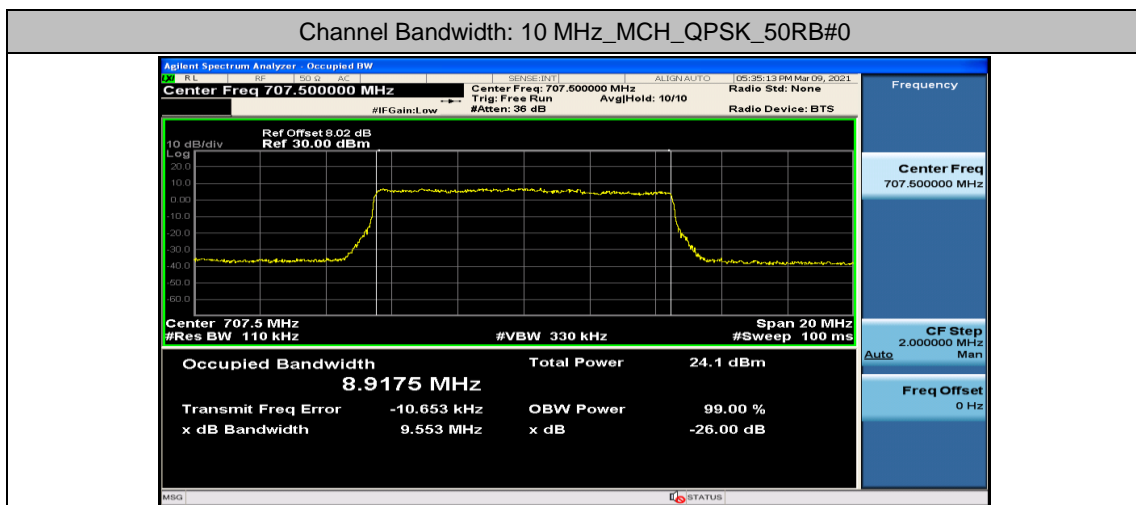

Channel Bandwidth: 5 MHz

Channel Bandwidth: 10 MHz

Appendix D: Band Edge

Test Graphs

Channel Bandwidth: 1.4 MHz

(Channel Bandwidth: 1.4 MHz)_LCH_QPSK_3RB#0

(Channel Bandwidth: 1.4 MHz)_LCH_QPSK_3RB#2

(Channel Bandwidth: 1.4 MHz)_LCH_QPSK_3RB#3

(Channel Bandwidth: 1.4 MHz)_LCH_QPSK_6RB#0

(Channel Bandwidth: 1.4 MHz)_HCH_QPSK_1RB#0

(Channel Bandwidth: 1.4 MHz)_HCH_QPSK_1RB#3

(Channel Bandwidth: 1.4 MHz)_HCH_QPSK_1RB#5

(Channel Bandwidth: 1.4 MHz)_HCH_QPSK_3RB#0