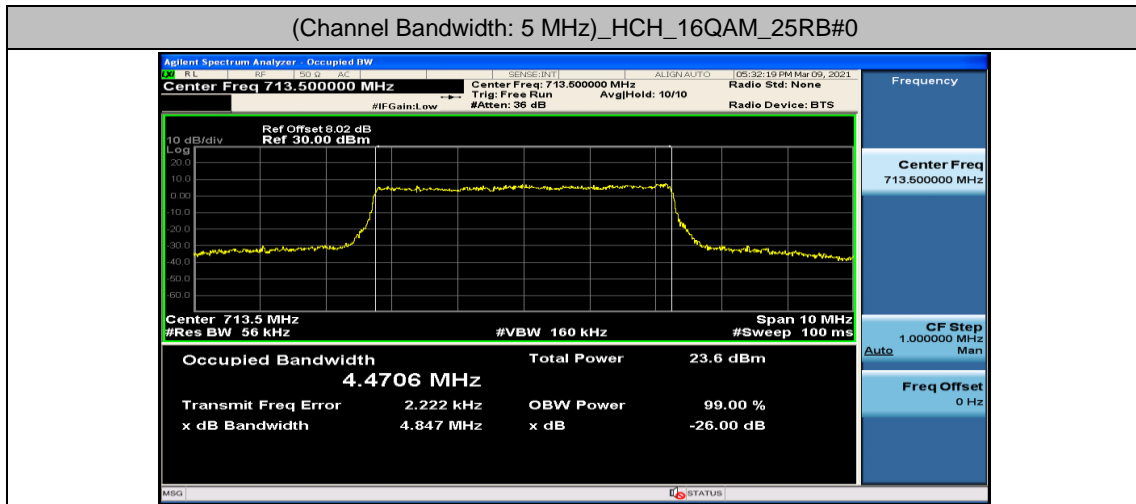

Channel Bandwidth: 5 MHz

Channel Bandwidth: 10 MHz

Appendix D: Band Edge

Test Graphs

Channel Bandwidth: 1.4 MHz

(Channel Bandwidth: 1.4 MHz)_LCH_QPSK_3RB#0

(Channel Bandwidth: 1.4 MHz)_LCH_QPSK_3RB#2

(Channel Bandwidth: 1.4 MHz)_LCH_QPSK_3RB#3

(Channel Bandwidth: 1.4 MHz)_LCH_QPSK_6RB#0

(Channel Bandwidth: 1.4 MHz)_HCH_QPSK_1RB#0

(Channel Bandwidth: 1.4 MHz)_HCH_QPSK_1RB#3

(Channel Bandwidth: 1.4 MHz)_HCH_QPSK_1RB#5

(Channel Bandwidth: 1.4 MHz)_HCH_QPSK_3RB#0