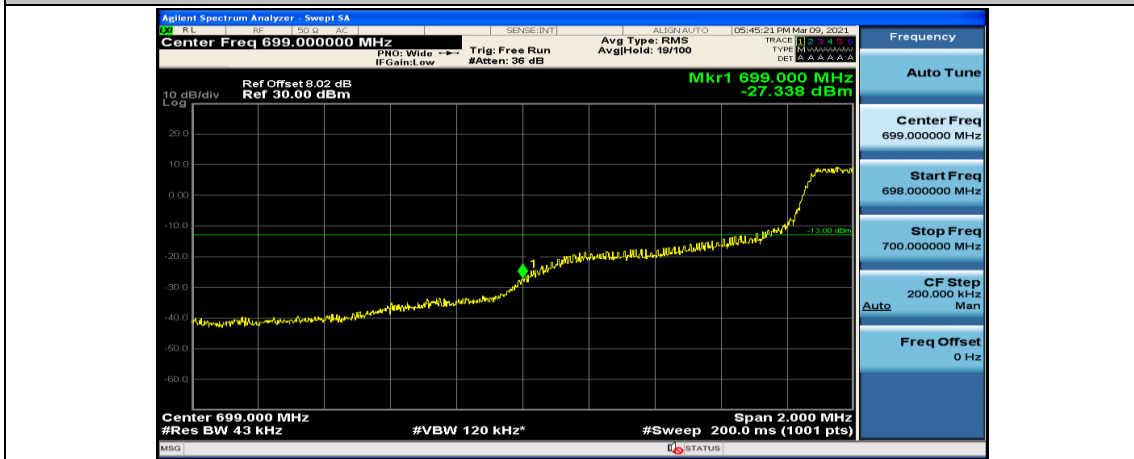

(Channel Bandwidth: 1.4 MHz)_HCH_16QAM_3RB#3

(Channel Bandwidth: 1.4 MHz)_HCH_16QAM_6RB#0

Channel Bandwidth: 3 MHz

(Channel Bandwidth: 3 MHz)_LCH_QPSK_1RB#14

(Channel Bandwidth: 3 MHz)_LCH_QPSK_8RB#0

(Channel Bandwidth: 3 MHz)_LCH_QPSK_8RB#4