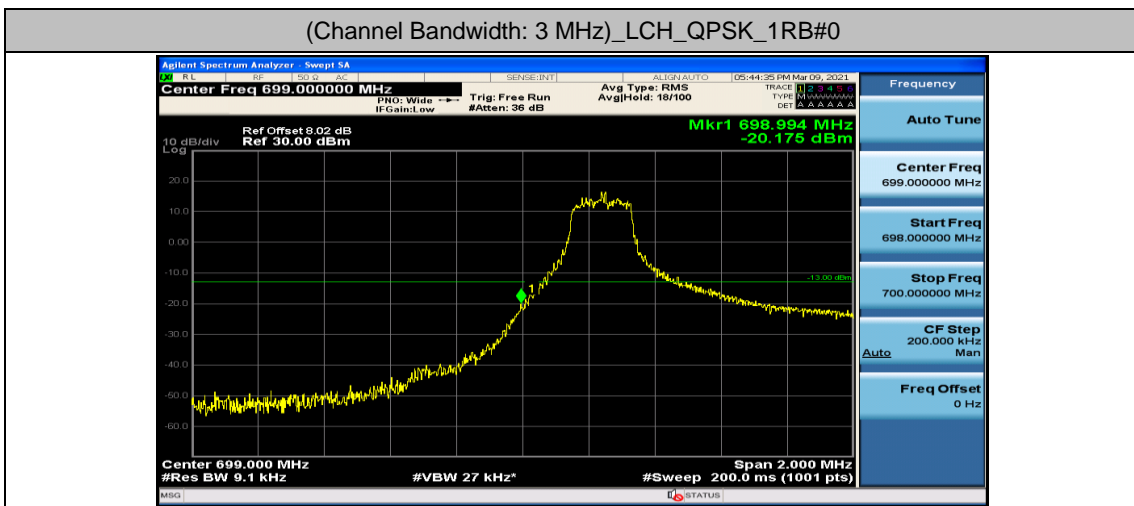

Channel Bandwidth: 3 MHz