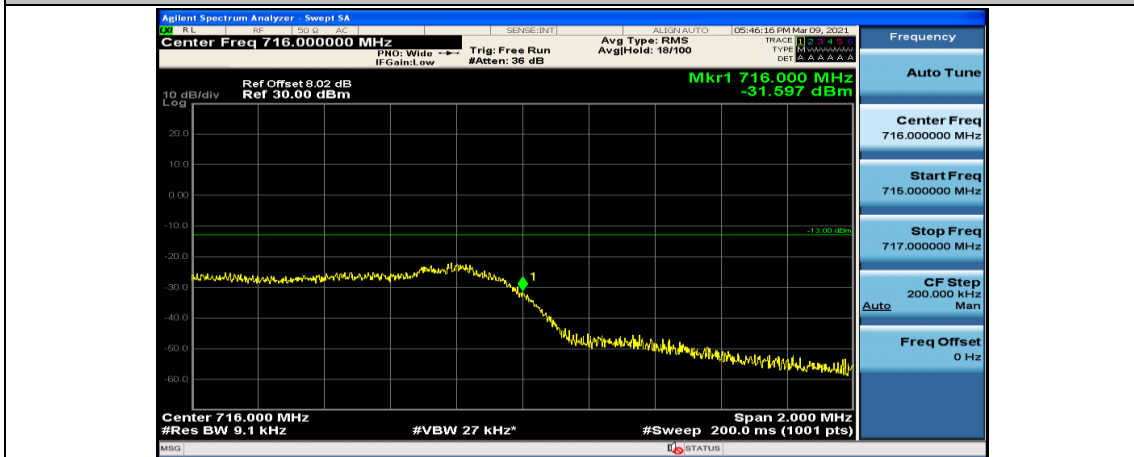

(Channel Bandwidth: 3 MHz)_HCH_QPSK_1RB#0