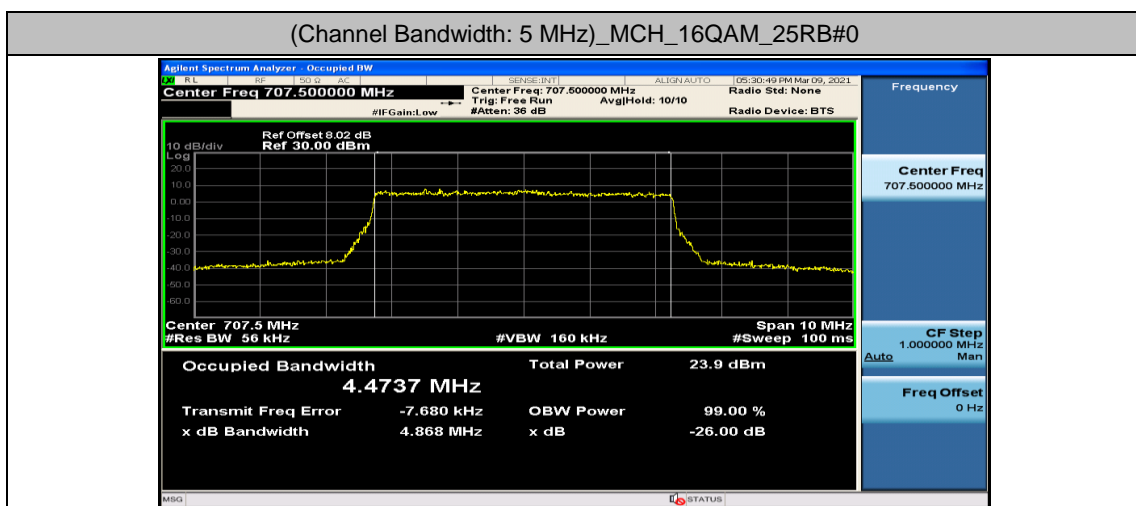

Channel Bandwidth: 5 MHz

Channel Bandwidth: 10 MHz

Appendix D: Band Edge

Test Graphs

Channel Bandwidth: 1.4 MHz

(Channel Bandwidth: 1.4 MHz)_LCH_QPSK_3RB#0

(Channel Bandwidth: 1.4 MHz)_LCH_QPSK_3RB#2

(Channel Bandwidth: 1.4 MHz)_LCH_QPSK_3RB#3

(Channel Bandwidth: 1.4 MHz)_LCH_QPSK_6RB#0

(Channel Bandwidth: 1.4 MHz)_HCH_QPSK_1RB#0

(Channel Bandwidth: 1.4 MHz)_HCH_QPSK_1RB#3

(Channel Bandwidth: 1.4 MHz)_HCH_QPSK_1RB#5

(Channel Bandwidth: 1.4 MHz)_HCH_QPSK_3RB#0