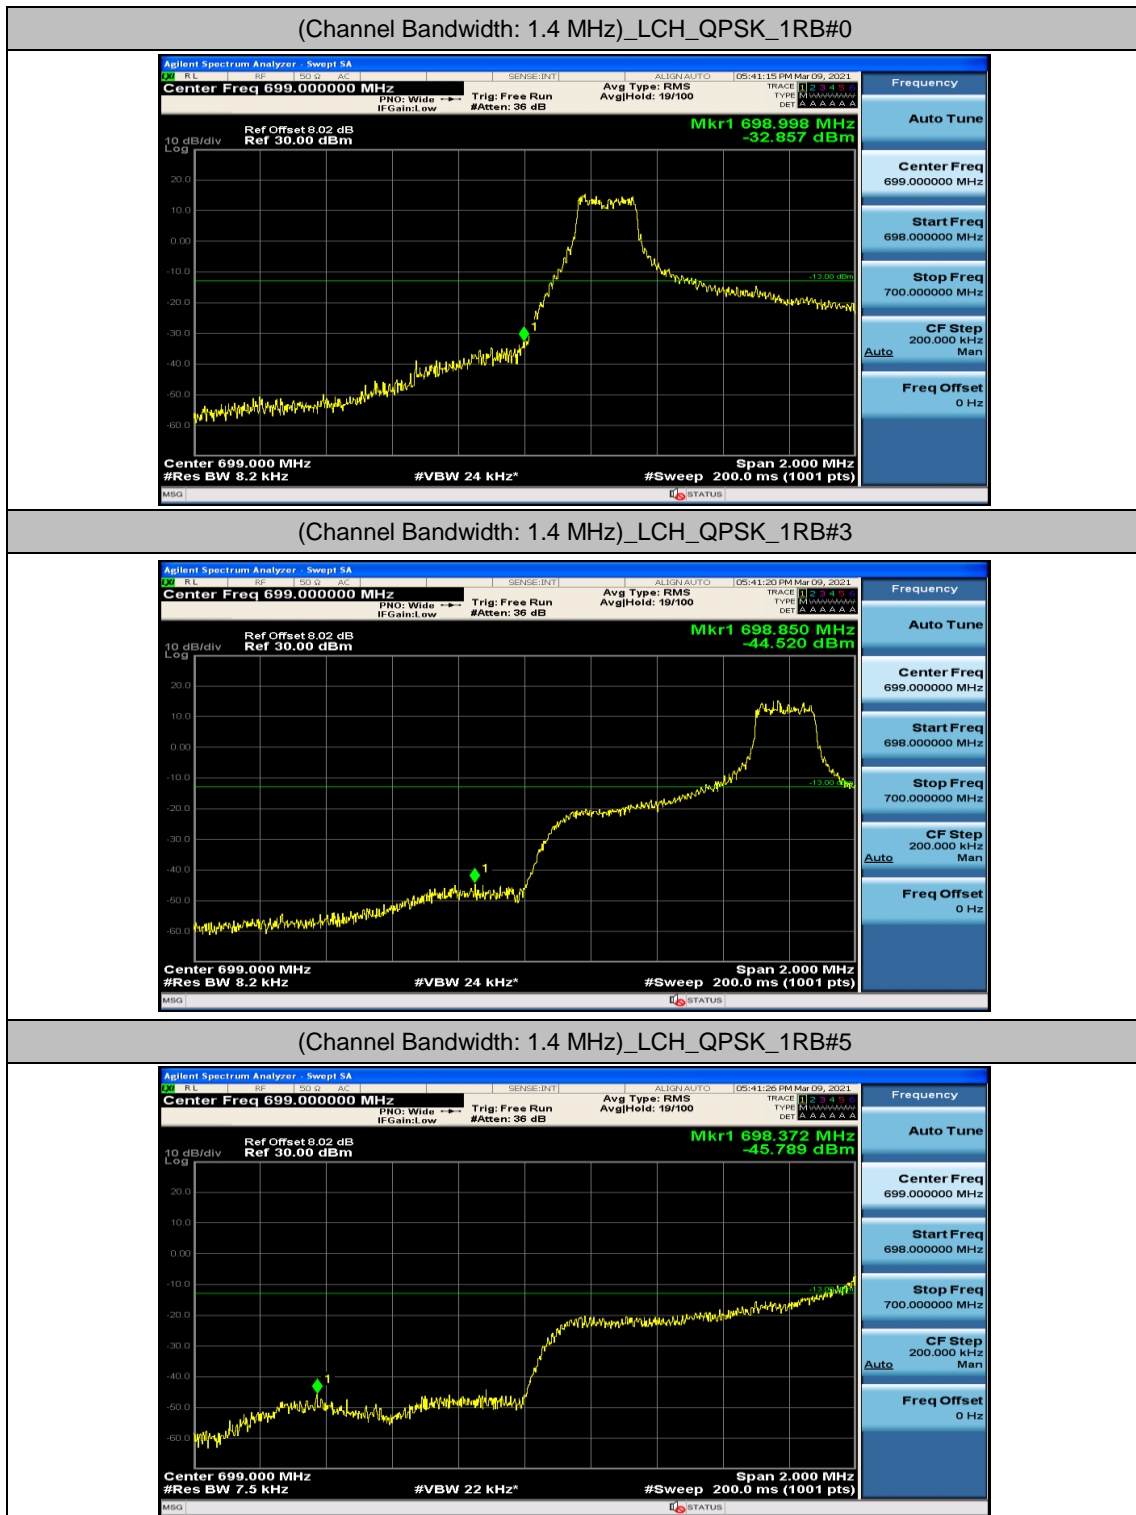

Channel Bandwidth: 5 MHz

Channel Bandwidth: 10 MHz

Appendix D: Band Edge

Test Graphs

Channel Bandwidth: 1.4 MHz

(Channel Bandwidth: 1.4 MHz)_LCH_QPSK_3RB#0

(Channel Bandwidth: 1.4 MHz)_LCH_QPSK_3RB#2

(Channel Bandwidth: 1.4 MHz)_LCH_QPSK_3RB#3

(Channel Bandwidth: 1.4 MHz)_LCH_QPSK_6RB#0

(Channel Bandwidth: 1.4 MHz)_HCH_QPSK_1RB#0

(Channel Bandwidth: 1.4 MHz)_HCH_QPSK_1RB#3

(Channel Bandwidth: 1.4 MHz)_HCH_QPSK_1RB#5

(Channel Bandwidth: 1.4 MHz)_HCH_QPSK_3RB#0

(Channel Bandwidth: 1.4 MHz)_HCH_QPSK_3RB#2

(Channel Bandwidth: 1.4 MHz)_HCH_QPSK_3RB#3

(Channel Bandwidth: 1.4 MHz) HCH_QPSK_6RB#0

(Channel Bandwidth: 1.4 MHz) LCH_16QAM_1RB#0

(Channel Bandwidth: 1.4 MHz) LCH_16QAM_1RB#3