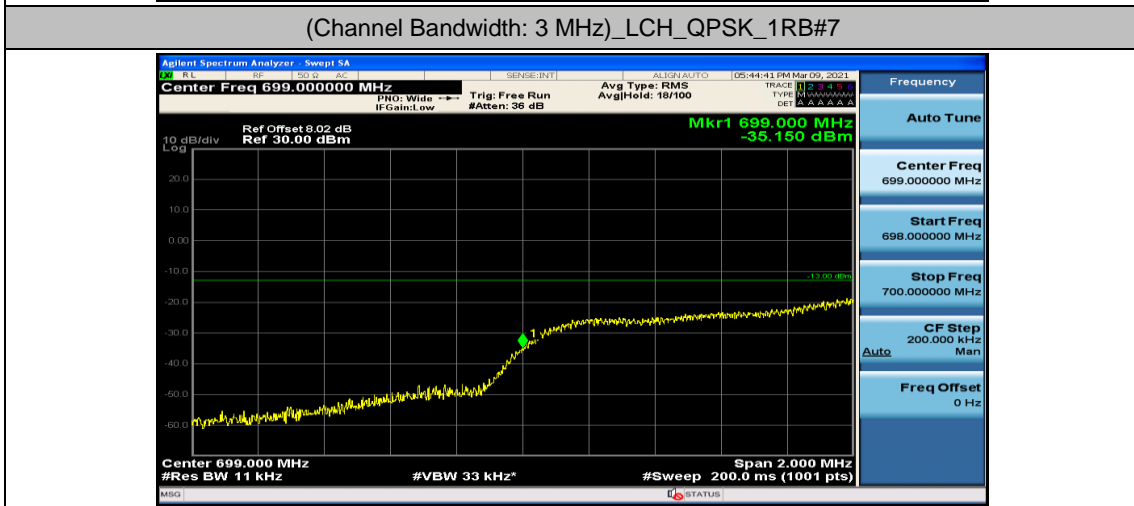

Channel Bandwidth: 3 MHz