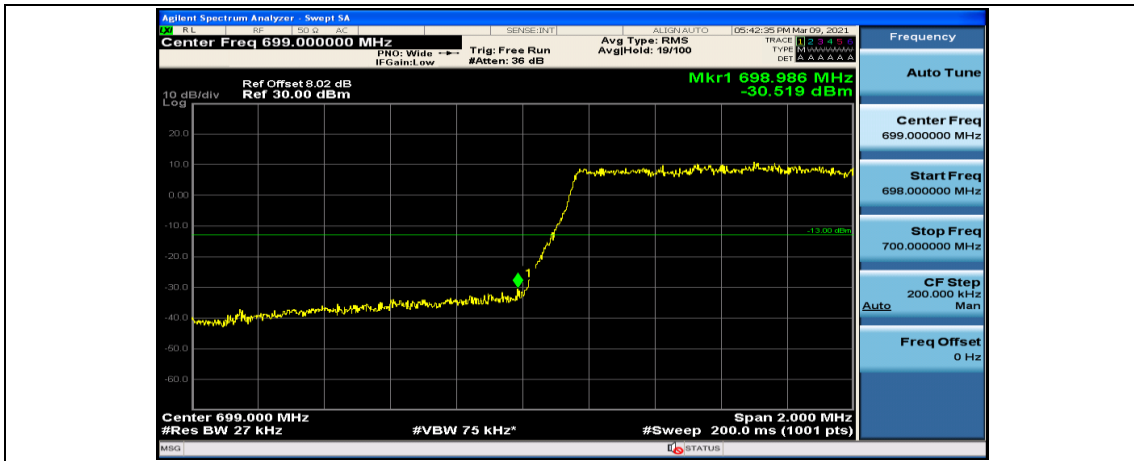

Channel Bandwidth: 5 MHz

Channel Bandwidth: 10 MHz

Appendix D: Band Edge

Test Graphs

Channel Bandwidth: 1.4 MHz

(Channel Bandwidth: 1.4 MHz)_LCH_QPSK_3RB#0

(Channel Bandwidth: 1.4 MHz)_LCH_QPSK_3RB#2

(Channel Bandwidth: 1.4 MHz)_LCH_QPSK_3RB#3

(Channel Bandwidth: 1.4 MHz)_LCH_QPSK_6RB#0

(Channel Bandwidth: 1.4 MHz)_HCH_QPSK_1RB#0

(Channel Bandwidth: 1.4 MHz)_HCH_QPSK_1RB#3

(Channel Bandwidth: 1.4 MHz)_HCH_QPSK_1RB#5

(Channel Bandwidth: 1.4 MHz)_HCH_QPSK_3RB#0