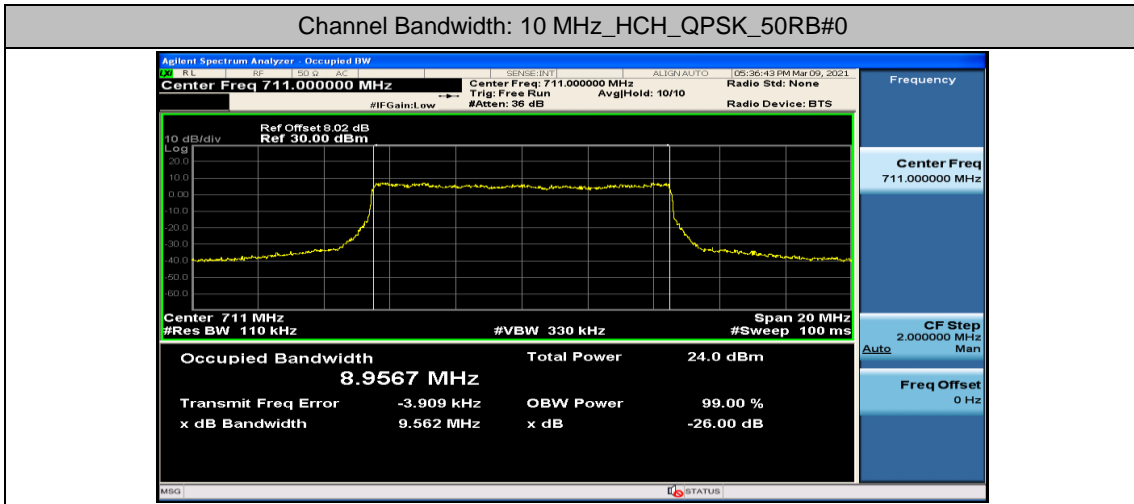

Channel Bandwidth: 5 MHz

Channel Bandwidth: 10 MHz

Appendix D: Band Edge

Test Graphs

Channel Bandwidth: 1.4 MHz

(Channel Bandwidth: 1.4 MHz)_LCH_QPSK_3RB#0

(Channel Bandwidth: 1.4 MHz)_LCH_QPSK_3RB#2

(Channel Bandwidth: 1.4 MHz)_LCH_QPSK_3RB#3

(Channel Bandwidth: 1.4 MHz)_LCH_QPSK_6RB#0

(Channel Bandwidth: 1.4 MHz)_HCH_QPSK_1RB#0

(Channel Bandwidth: 1.4 MHz)_HCH_QPSK_1RB#3

(Channel Bandwidth: 1.4 MHz)_HCH_QPSK_1RB#5

(Channel Bandwidth: 1.4 MHz)_HCH_QPSK_3RB#0