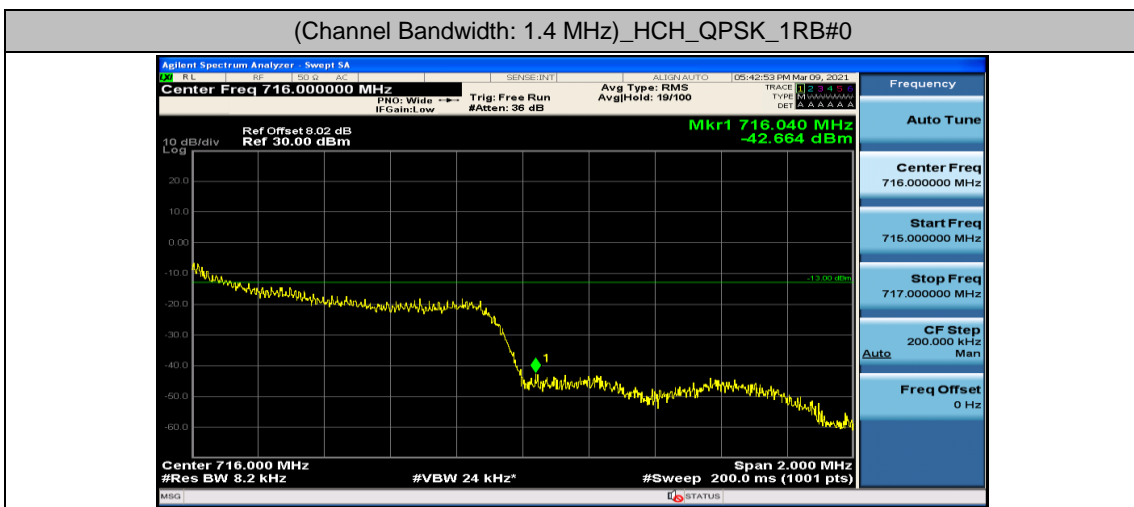

Channel Bandwidth: 5 MHz

Channel Bandwidth: 10 MHz

Appendix D: Band Edge

Test Graphs

Channel Bandwidth: 1.4 MHz

(Channel Bandwidth: 1.4 MHz)_LCH_QPSK_3RB#0

(Channel Bandwidth: 1.4 MHz)_LCH_QPSK_3RB#2

(Channel Bandwidth: 1.4 MHz)_LCH_QPSK_3RB#3

(Channel Bandwidth: 1.4 MHz)_LCH_QPSK_6RB#0

(Channel Bandwidth: 1.4 MHz)_HCH_QPSK_1RB#0

(Channel Bandwidth: 1.4 MHz)_HCH_QPSK_1RB#3

(Channel Bandwidth: 1.4 MHz)_HCH_QPSK_1RB#5

(Channel Bandwidth: 1.4 MHz)_HCH_QPSK_3RB#0