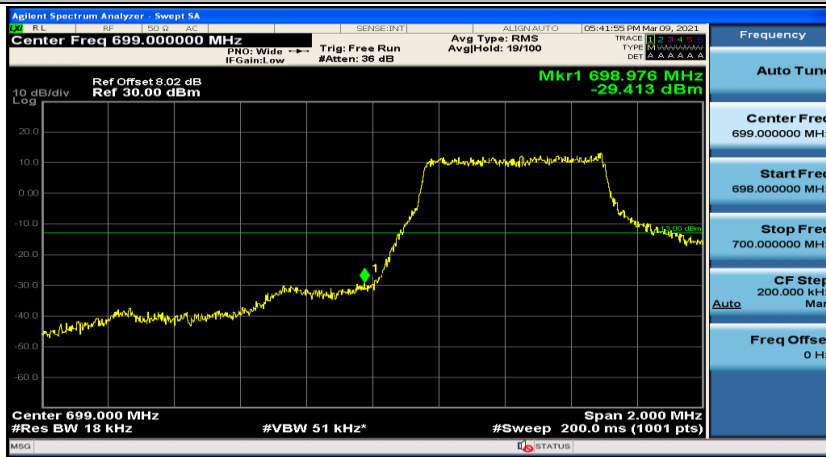

Channel Bandwidth: 5 MHz

Channel Bandwidth: 10 MHz

Appendix D: Band Edge

Test Graphs

Channel Bandwidth: 1.4 MHz

(Channel Bandwidth: 1.4 MHz)_LCH_QPSK_3RB#0

(Channel Bandwidth: 1.4 MHz)_LCH_QPSK_3RB#2

(Channel Bandwidth: 1.4 MHz)_LCH_QPSK_3RB#3