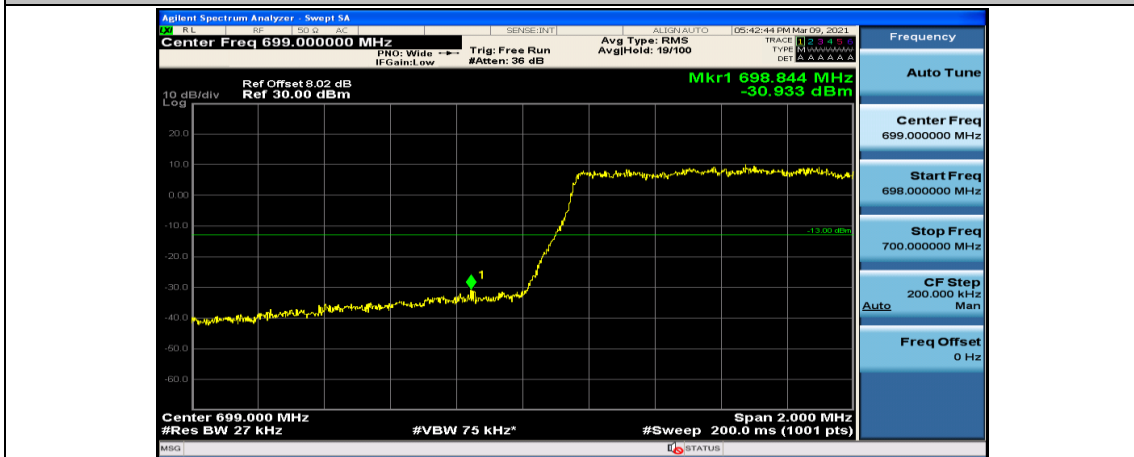

(Channel Bandwidth: 1.4 MHz)_LCH_16QAM_1RB#5

(Channel Bandwidth: 1.4 MHz)_LCH_16QAM_3RB#0

(Channel Bandwidth: 1.4 MHz)_LCH_16QAM_3RB#2

(Channel Bandwidth: 1.4 MHz)_LCH_16QAM_3RB#3

(Channel Bandwidth: 1.4 MHz)_LCH_16QAM_6RB#0