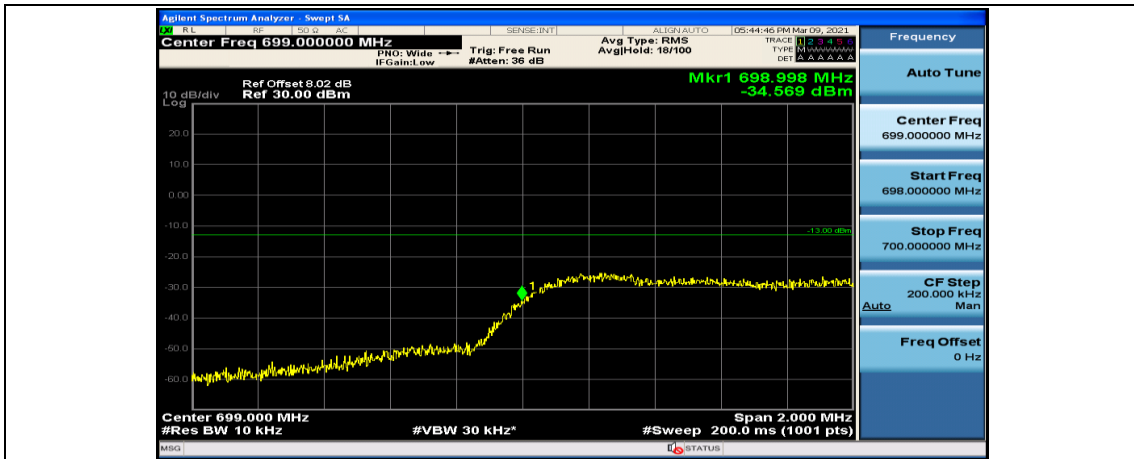

(Channel Bandwidth: 1.4 MHz)_HCH_16QAM_3RB#3

(Channel Bandwidth: 1.4 MHz)_HCH_16QAM_6RB#0

Channel Bandwidth: 3 MHz

(Channel Bandwidth: 3 MHz)_LCH_QPSK_1RB#14

(Channel Bandwidth: 3 MHz)_LCH_QPSK_8RB#0

(Channel Bandwidth: 3 MHz)_LCH_QPSK_8RB#4