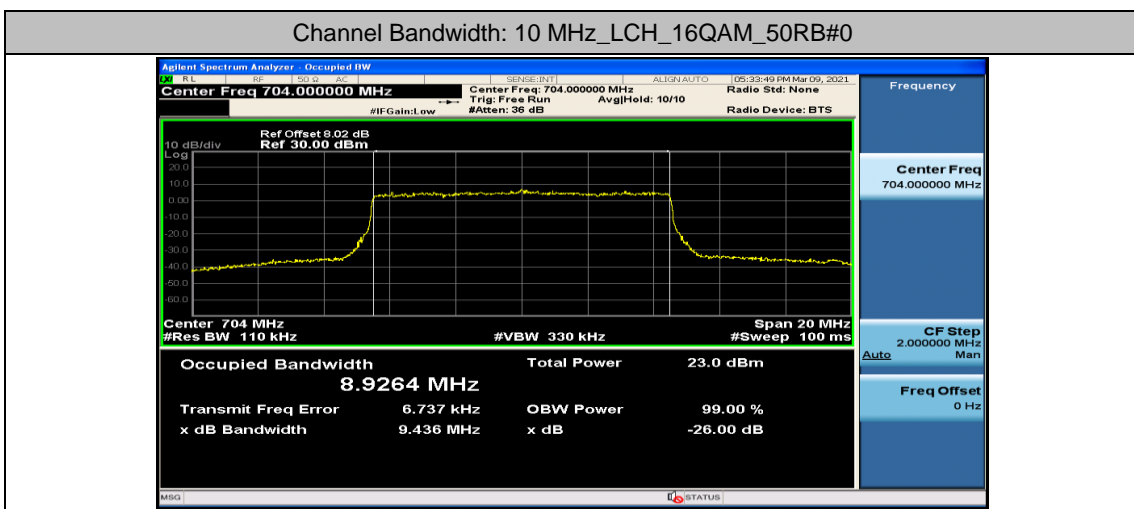

Channel Bandwidth: 5 MHz

Channel Bandwidth: 10 MHz

Appendix D: Band Edge

Test Graphs

Channel Bandwidth: 1.4 MHz

(Channel Bandwidth: 1.4 MHz)_LCH_QPSK_3RB#0

(Channel Bandwidth: 1.4 MHz)_LCH_QPSK_3RB#2

(Channel Bandwidth: 1.4 MHz)_LCH_QPSK_3RB#3

(Channel Bandwidth: 1.4 MHz)_LCH_QPSK_6RB#0

(Channel Bandwidth: 1.4 MHz)_HCH_QPSK_1RB#0

(Channel Bandwidth: 1.4 MHz)_HCH_QPSK_1RB#3

(Channel Bandwidth: 1.4 MHz)_HCH_QPSK_1RB#5

(Channel Bandwidth: 1.4 MHz)_HCH_QPSK_3RB#0