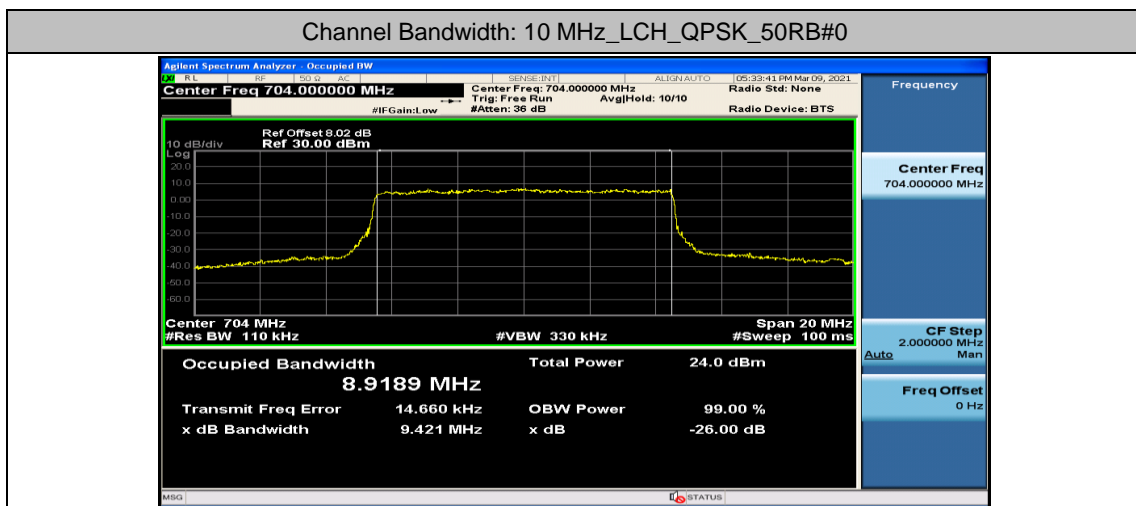

Channel Bandwidth: 5 MHz

Channel Bandwidth: 10 MHz

Appendix D: Band Edge

Test Graphs

Channel Bandwidth: 1.4 MHz

(Channel Bandwidth: 1.4 MHz)_LCH_QPSK_3RB#0

(Channel Bandwidth: 1.4 MHz)_LCH_QPSK_3RB#2

(Channel Bandwidth: 1.4 MHz)_LCH_QPSK_3RB#3

(Channel Bandwidth: 1.4 MHz)_LCH_QPSK_6RB#0

(Channel Bandwidth: 1.4 MHz)_HCH_QPSK_1RB#0

(Channel Bandwidth: 1.4 MHz)_HCH_QPSK_1RB#3

(Channel Bandwidth: 1.4 MHz)_HCH_QPSK_1RB#5

(Channel Bandwidth: 1.4 MHz)_HCH_QPSK_3RB#0