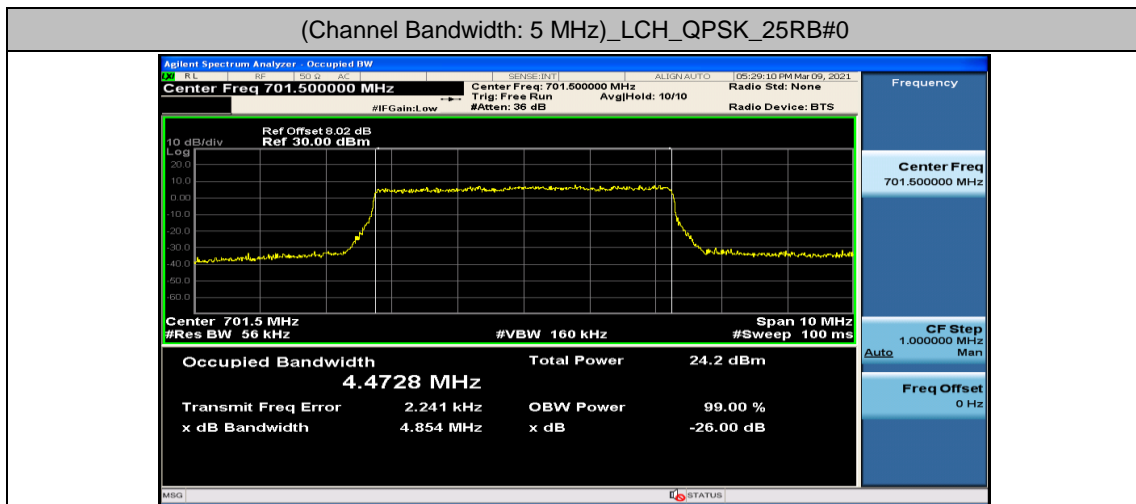

Channel Bandwidth: 5 MHz

Channel Bandwidth: 10 MHz

Appendix D: Band Edge

Test Graphs

Channel Bandwidth: 1.4 MHz

(Channel Bandwidth: 1.4 MHz)_LCH_QPSK_3RB#0

(Channel Bandwidth: 1.4 MHz)_LCH_QPSK_3RB#2

(Channel Bandwidth: 1.4 MHz)_LCH_QPSK_3RB#3

(Channel Bandwidth: 1.4 MHz)_LCH_QPSK_6RB#0

(Channel Bandwidth: 1.4 MHz)_HCH_QPSK_1RB#0

(Channel Bandwidth: 1.4 MHz)_HCH_QPSK_1RB#3

(Channel Bandwidth: 1.4 MHz)_HCH_QPSK_1RB#5

(Channel Bandwidth: 1.4 MHz)_HCH_QPSK_3RB#0