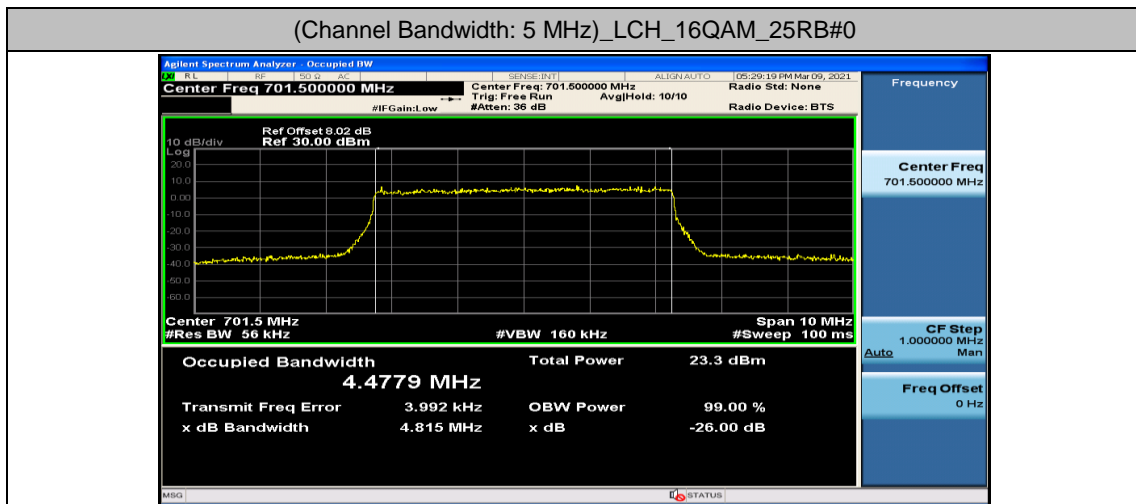

Channel Bandwidth: 5 MHz

Channel Bandwidth: 10 MHz

Appendix D: Band Edge

Test Graphs

Channel Bandwidth: 1.4 MHz

(Channel Bandwidth: 1.4 MHz)_LCH_QPSK_3RB#0

(Channel Bandwidth: 1.4 MHz)_LCH_QPSK_3RB#2

(Channel Bandwidth: 1.4 MHz)_LCH_QPSK_3RB#3

(Channel Bandwidth: 1.4 MHz)_LCH_QPSK_6RB#0

(Channel Bandwidth: 1.4 MHz)_HCH_QPSK_1RB#0

(Channel Bandwidth: 1.4 MHz)_HCH_QPSK_1RB#3

(Channel Bandwidth: 1.4 MHz)_HCH_QPSK_1RB#5

(Channel Bandwidth: 1.4 MHz)_HCH_QPSK_3RB#0