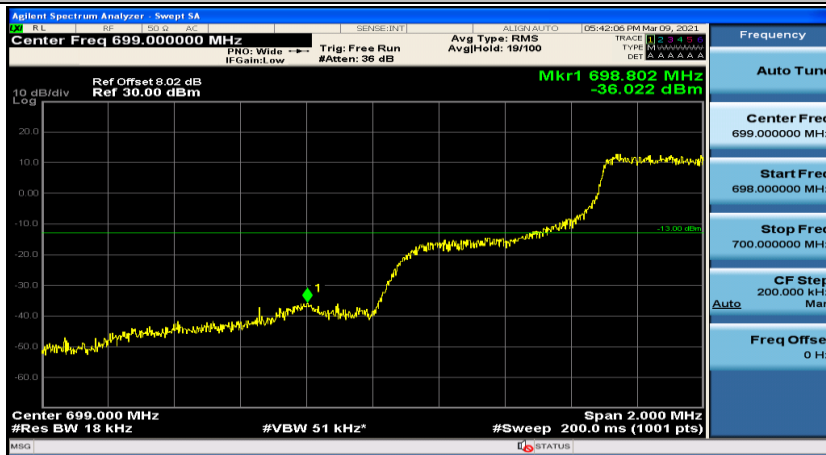

Channel Bandwidth: 5 MHz

Channel Bandwidth: 10 MHz

Appendix D: Band Edge

Test Graphs

Channel Bandwidth: 1.4 MHz

(Channel Bandwidth: 1.4 MHz)_LCH_QPSK_3RB#0

(Channel Bandwidth: 1.4 MHz)_LCH_QPSK_3RB#2

(Channel Bandwidth: 1.4 MHz)_LCH_QPSK_3RB#3

(Channel Bandwidth: 1.4 MHz)_LCH_QPSK_6RB#0

(Channel Bandwidth: 1.4 MHz)_HCH_QPSK_1RB#0

(Channel Bandwidth: 1.4 MHz)_HCH_QPSK_1RB#3

(Channel Bandwidth: 1.4 MHz)_HCH_QPSK_1RB#5

(Channel Bandwidth: 1.4 MHz)_HCH_QPSK_3RB#0