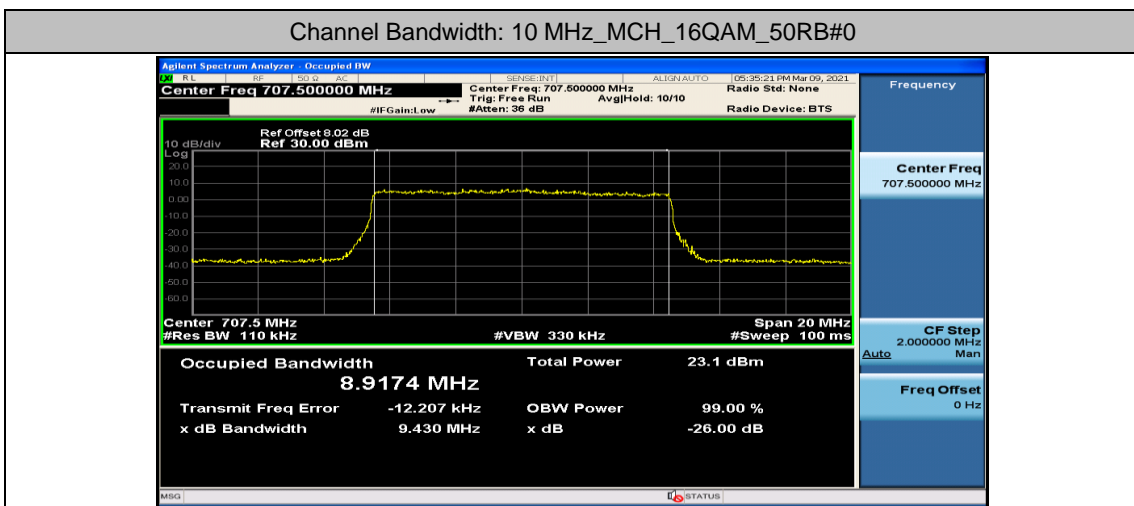

Channel Bandwidth: 5 MHz

Channel Bandwidth: 10 MHz

Appendix D: Band Edge

Test Graphs

Channel Bandwidth: 1.4 MHz

(Channel Bandwidth: 1.4 MHz)_LCH_QPSK_3RB#0

(Channel Bandwidth: 1.4 MHz)_LCH_QPSK_3RB#2

(Channel Bandwidth: 1.4 MHz)_LCH_QPSK_3RB#3

(Channel Bandwidth: 1.4 MHz)_LCH_QPSK_6RB#0

(Channel Bandwidth: 1.4 MHz)_HCH_QPSK_1RB#0

(Channel Bandwidth: 1.4 MHz)_HCH_QPSK_1RB#3

(Channel Bandwidth: 1.4 MHz)_HCH_QPSK_1RB#5

(Channel Bandwidth: 1.4 MHz)_HCH_QPSK_3RB#0