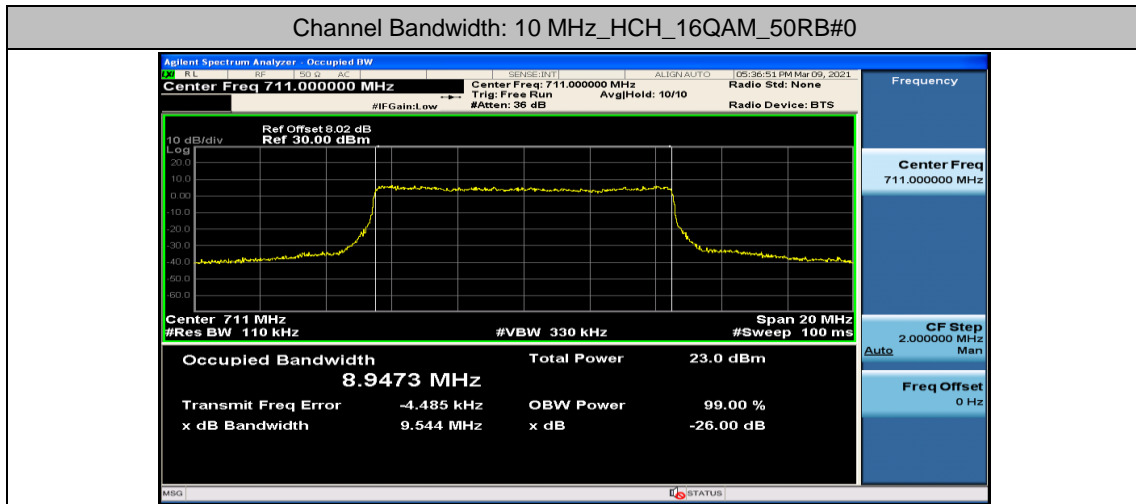

Channel Bandwidth: 5 MHz

Channel Bandwidth: 10 MHz

Appendix D: Band Edge

Test Graphs

Channel Bandwidth: 1.4 MHz

(Channel Bandwidth: 1.4 MHz)_LCH_QPSK_3RB#0

(Channel Bandwidth: 1.4 MHz)_LCH_QPSK_3RB#2

(Channel Bandwidth: 1.4 MHz)_LCH_QPSK_3RB#3

(Channel Bandwidth: 1.4 MHz)_LCH_QPSK_6RB#0

(Channel Bandwidth: 1.4 MHz)_HCH_QPSK_1RB#0

(Channel Bandwidth: 1.4 MHz)_HCH_QPSK_1RB#3

(Channel Bandwidth: 1.4 MHz)_HCH_QPSK_1RB#5

(Channel Bandwidth: 1.4 MHz)_HCH_QPSK_3RB#0