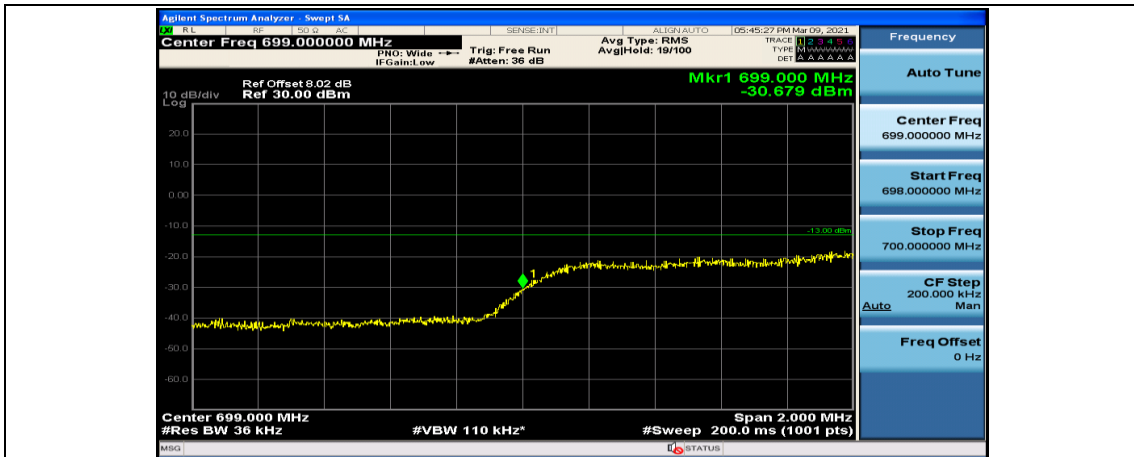

(Channel Bandwidth: 3 MHz)_LCH_QPSK_8RB#7