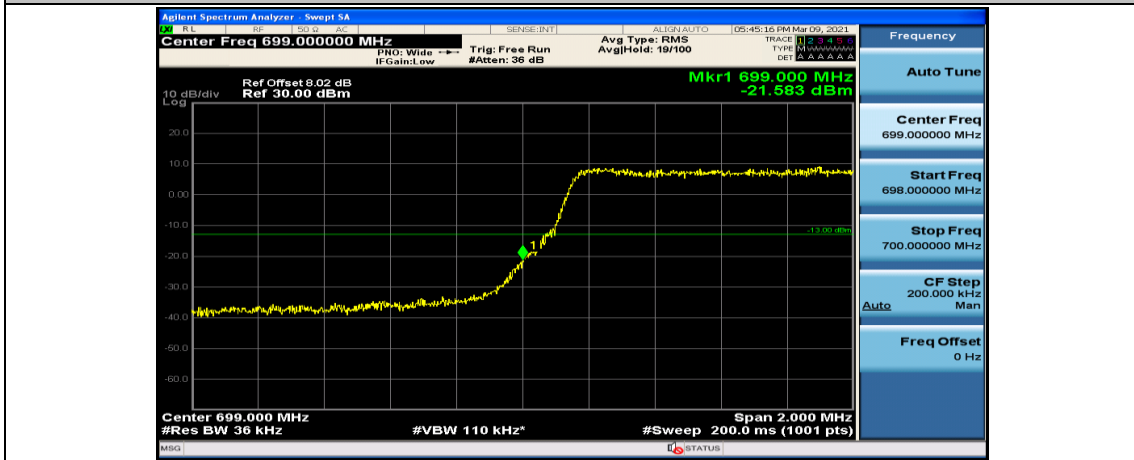

(Channel Bandwidth: 1.4 MHz)_HCH_16QAM_3RB#3

(Channel Bandwidth: 1.4 MHz)_HCH_16QAM_6RB#0

Channel Bandwidth: 3 MHz

(Channel Bandwidth: 3 MHz)_LCH_QPSK_1RB#14

(Channel Bandwidth: 3 MHz)_LCH_QPSK_8RB#0

(Channel Bandwidth: 3 MHz)_LCH_QPSK_8RB#4