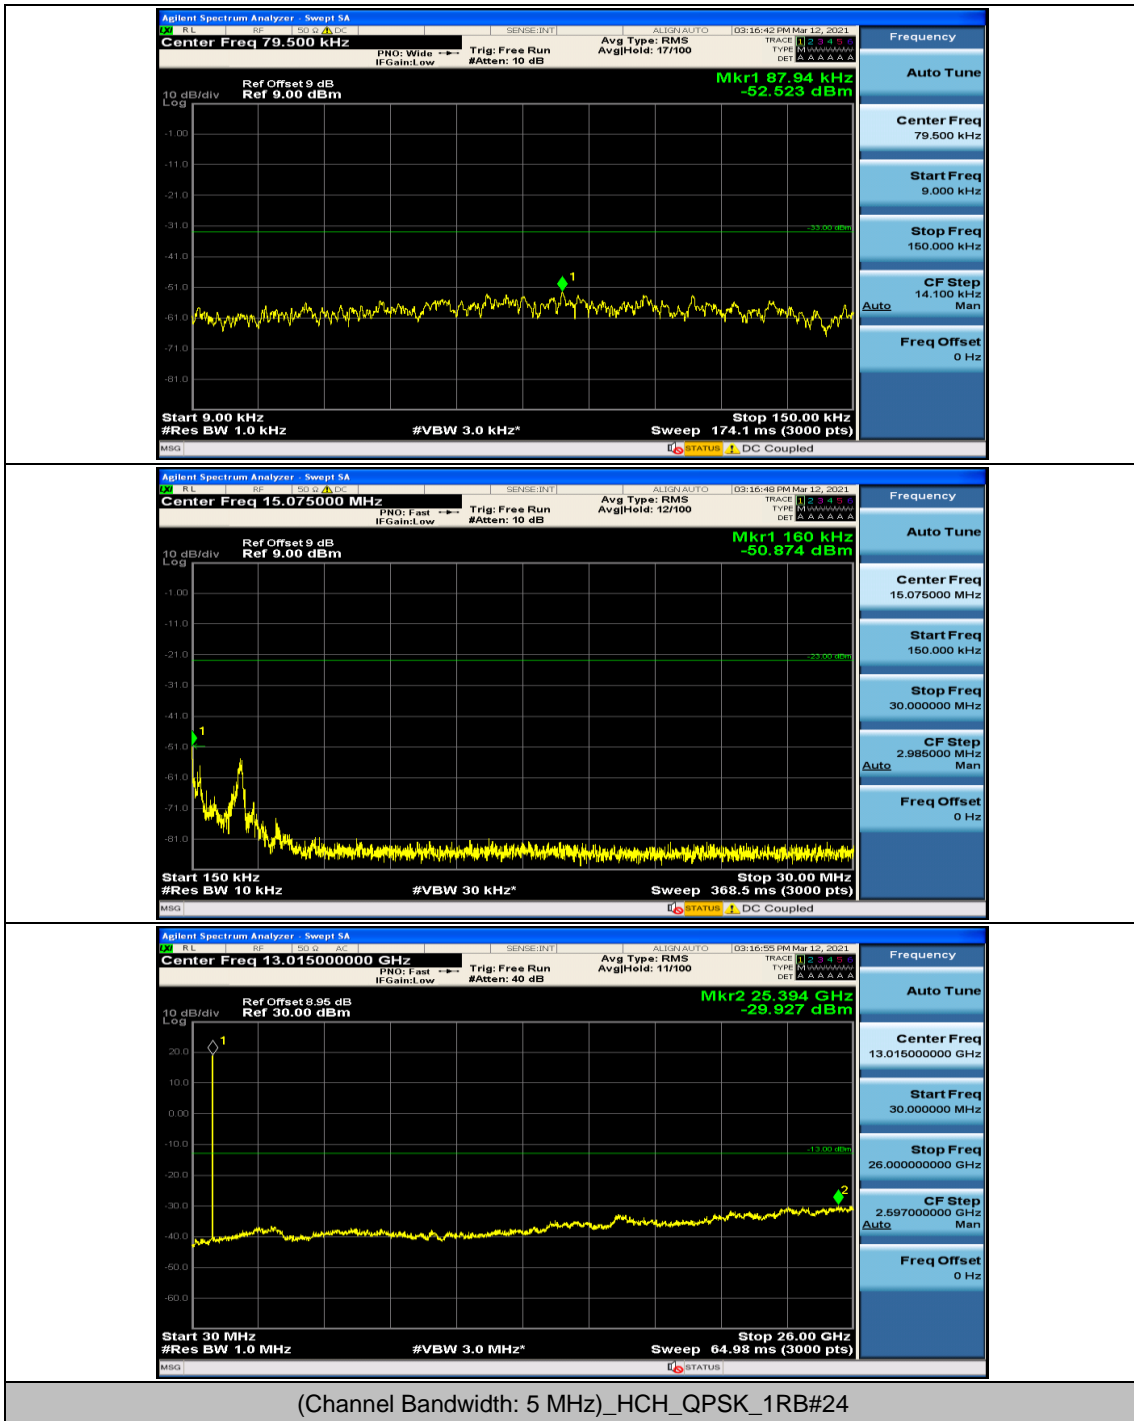

Channel Bandwidth: 5 MHz

Channel Bandwidth: 10 MHz