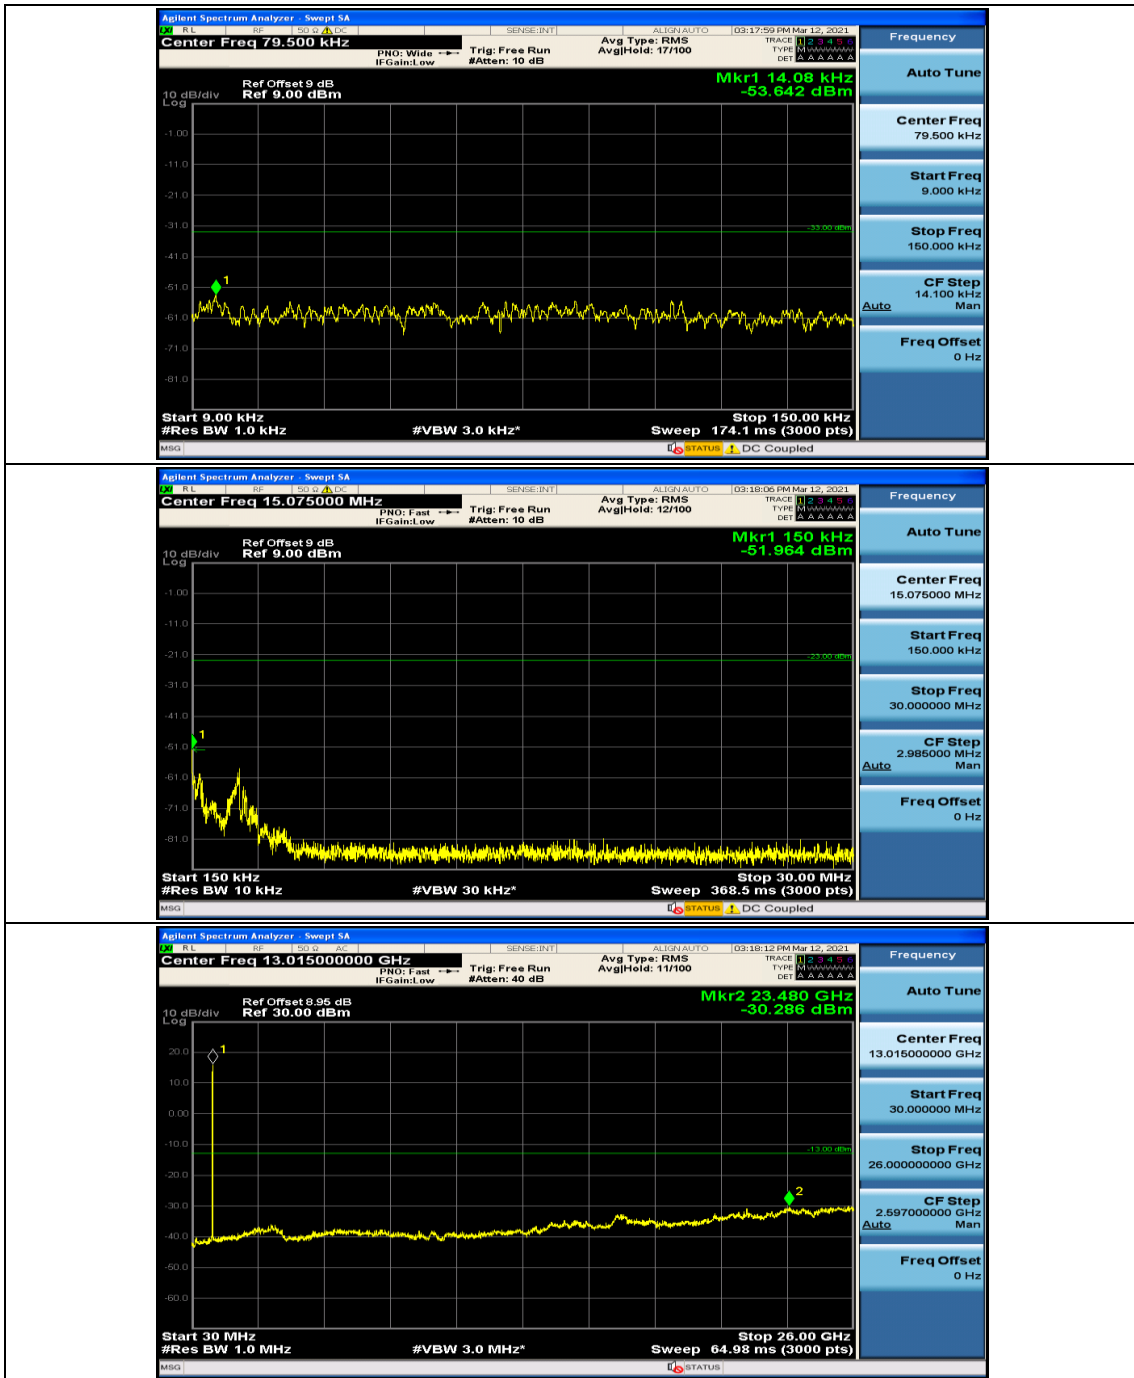

Channel Bandwidth: 5 MHz

Channel Bandwidth: 10 MHz