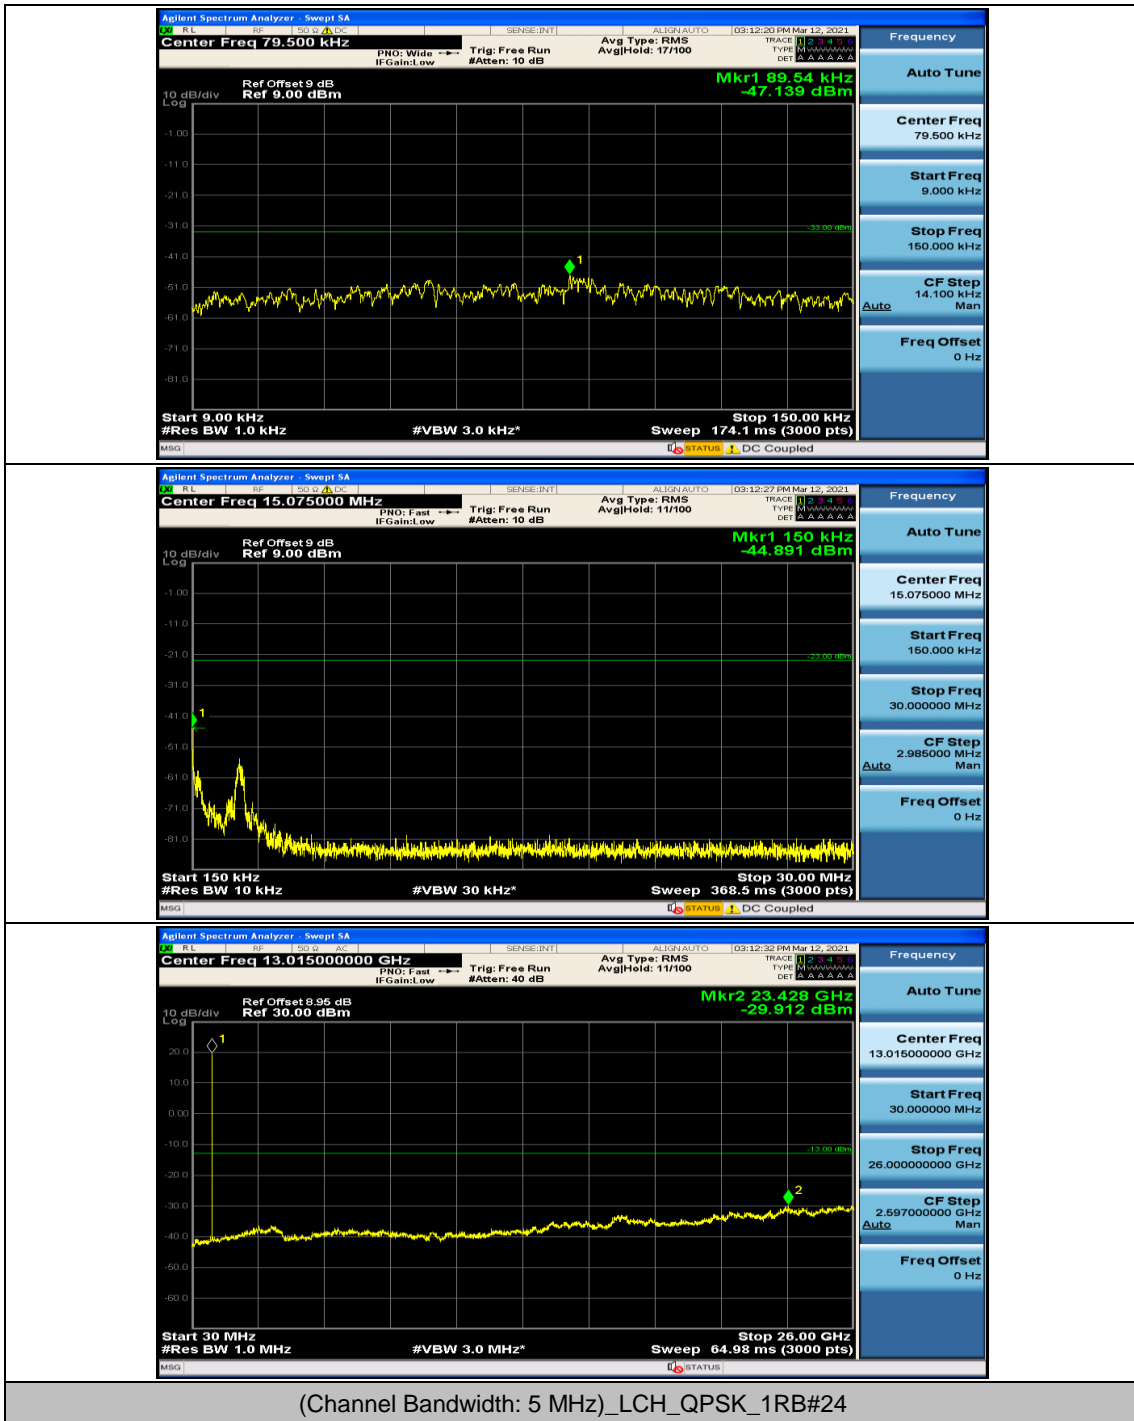

Channel Bandwidth: 5 MHz

Channel Bandwidth: 10 MHz