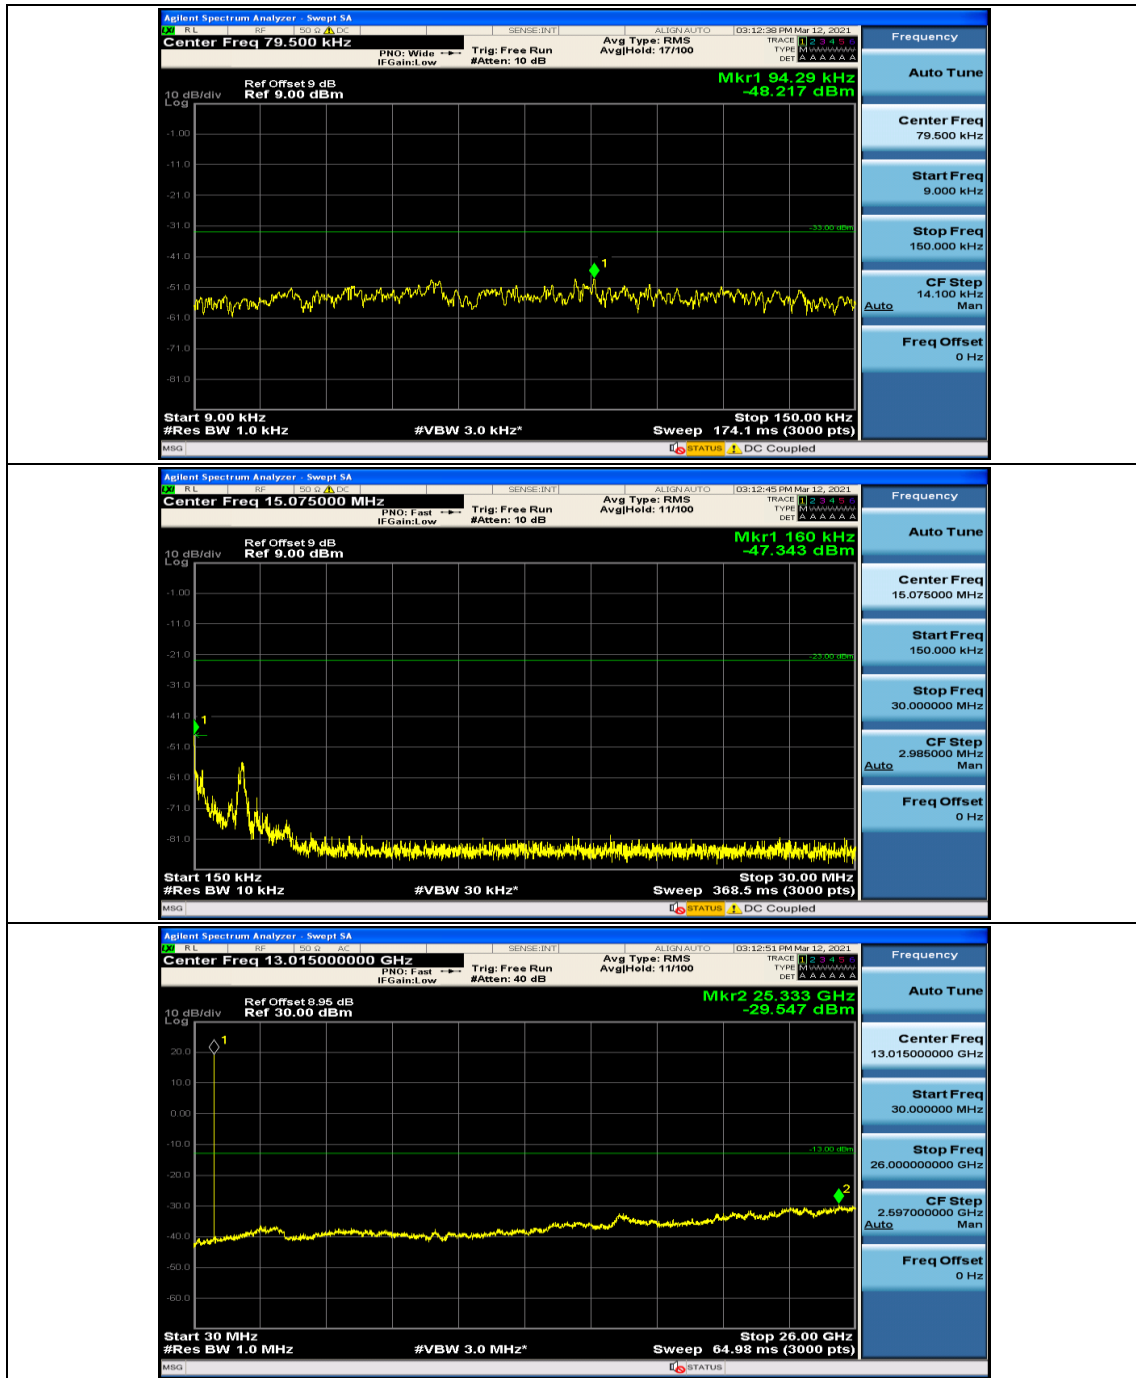

Channel Bandwidth: 5 MHz

Channel Bandwidth: 10 MHz