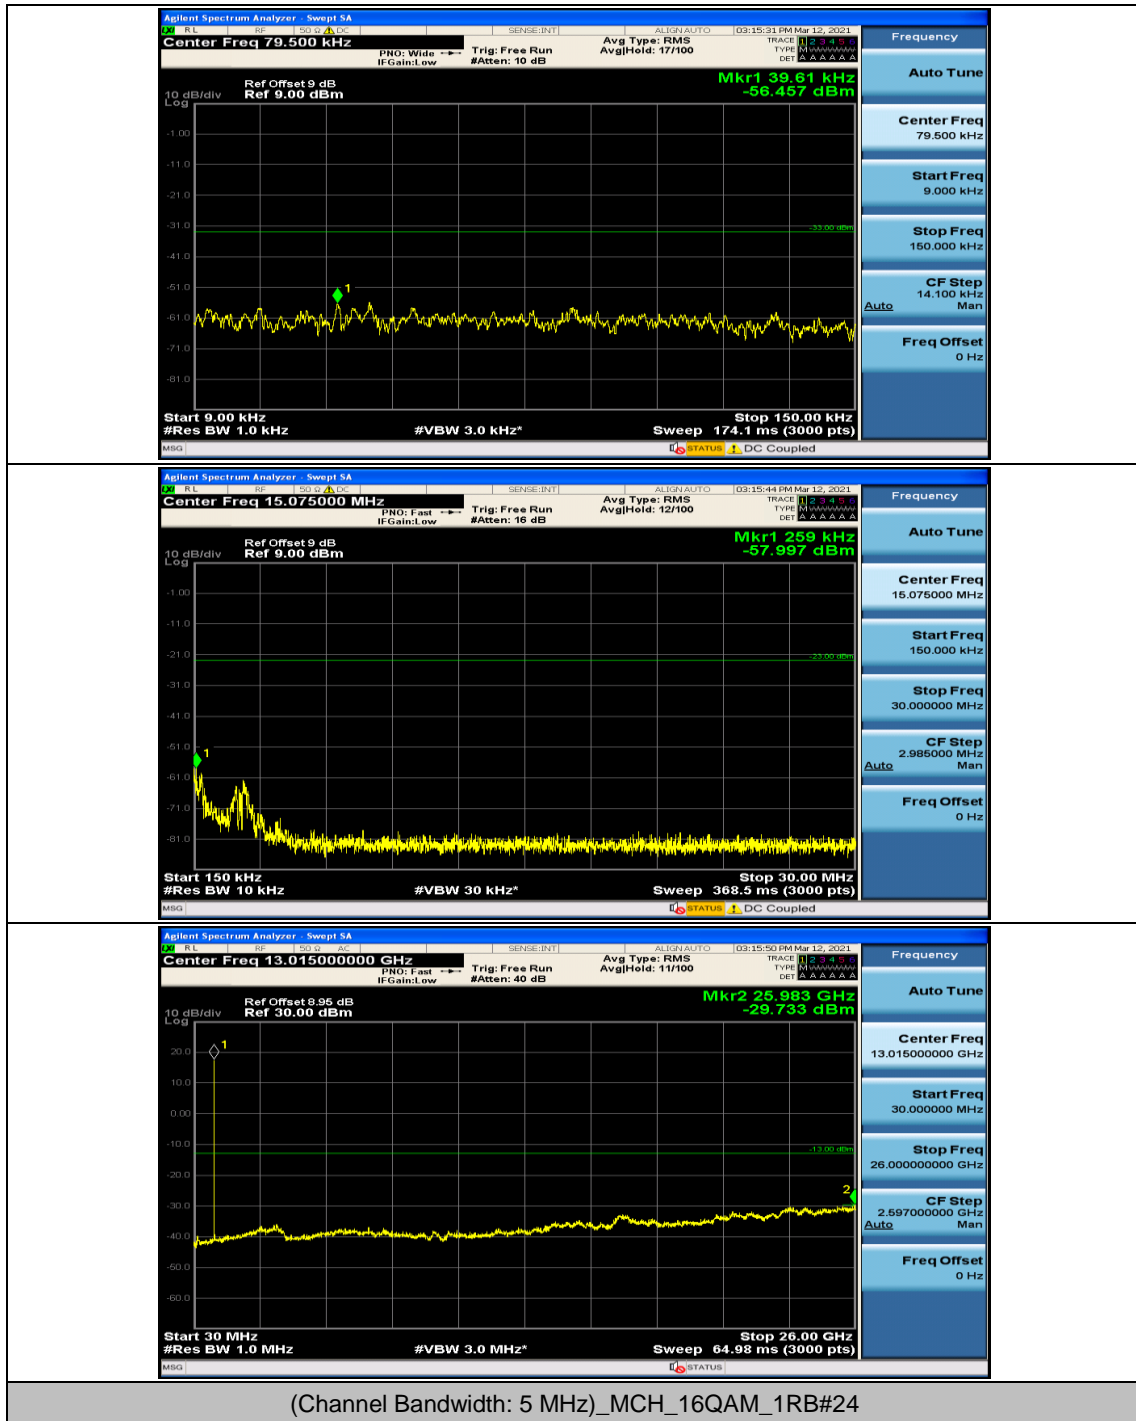

Channel Bandwidth: 5 MHz

Channel Bandwidth: 10 MHz