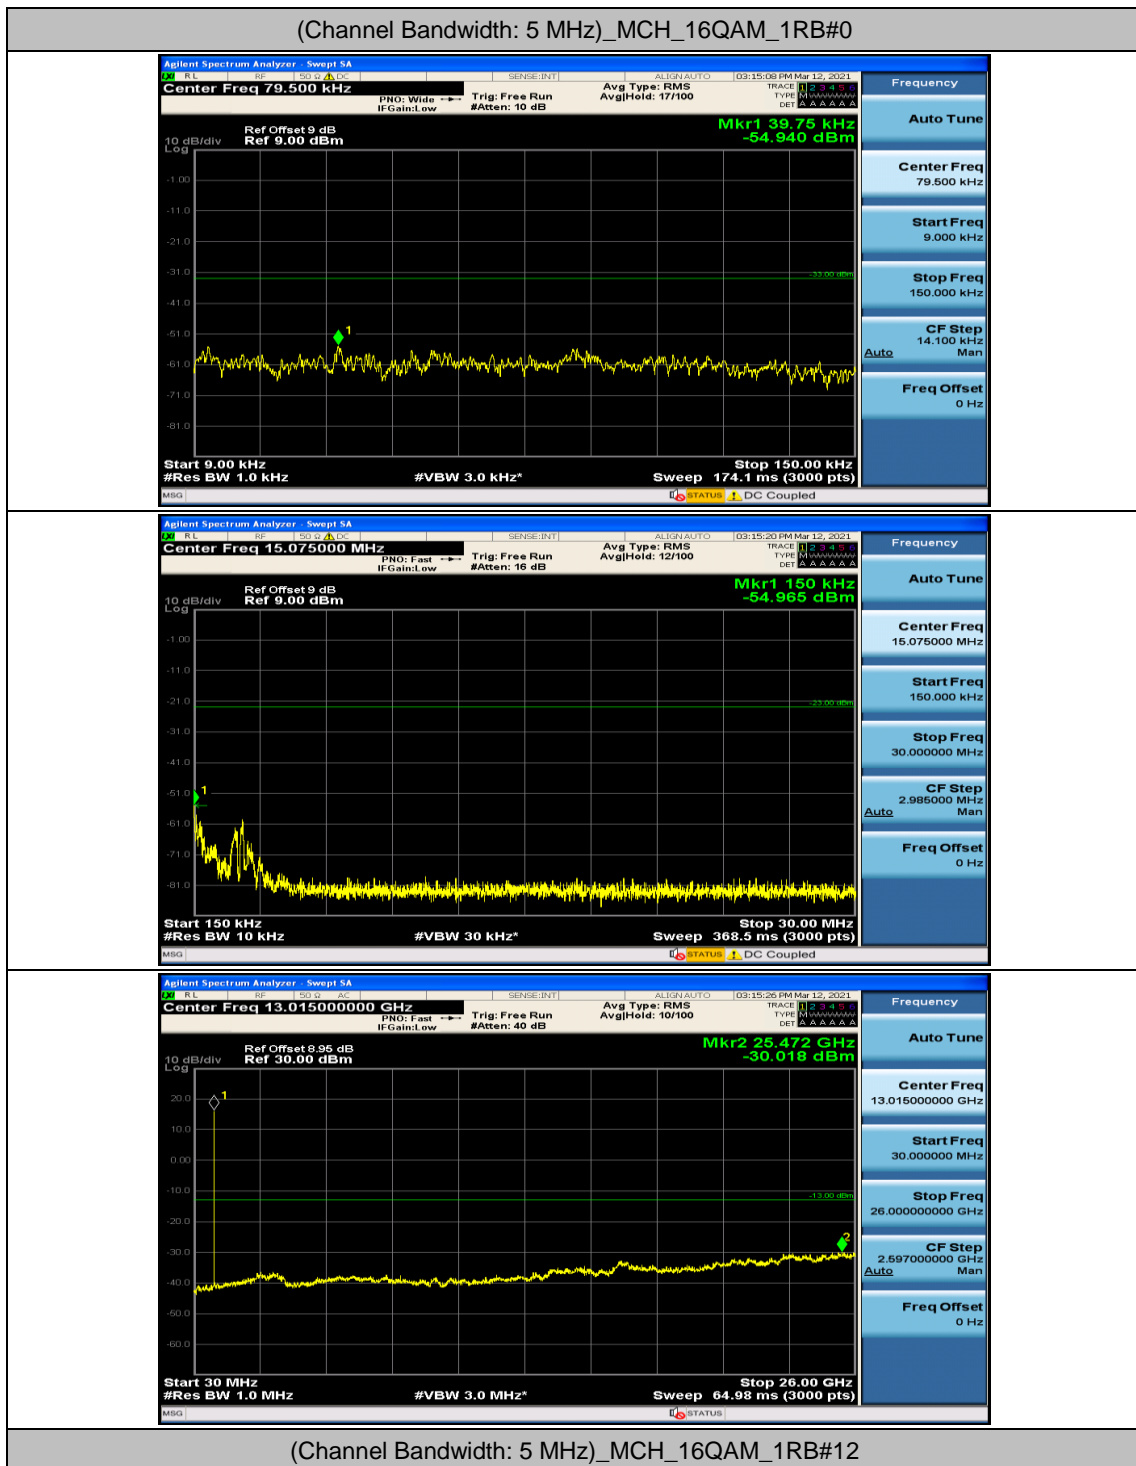

Channel Bandwidth: 5 MHz

Channel Bandwidth: 10 MHz