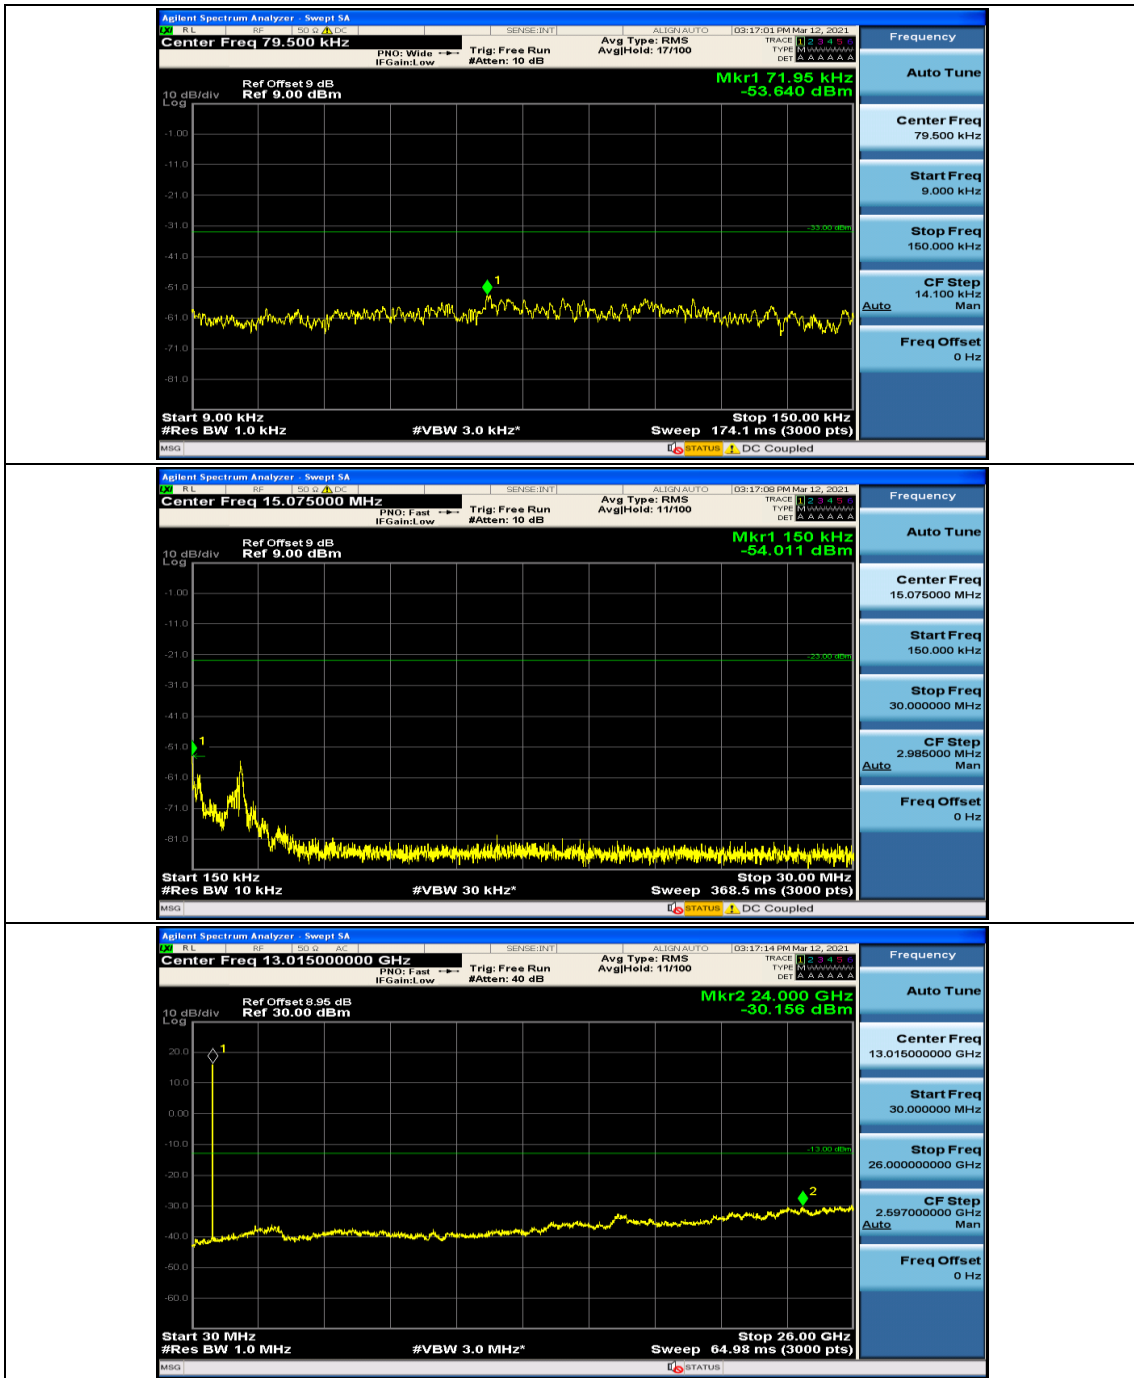

Channel Bandwidth: 5 MHz

Channel Bandwidth: 10 MHz