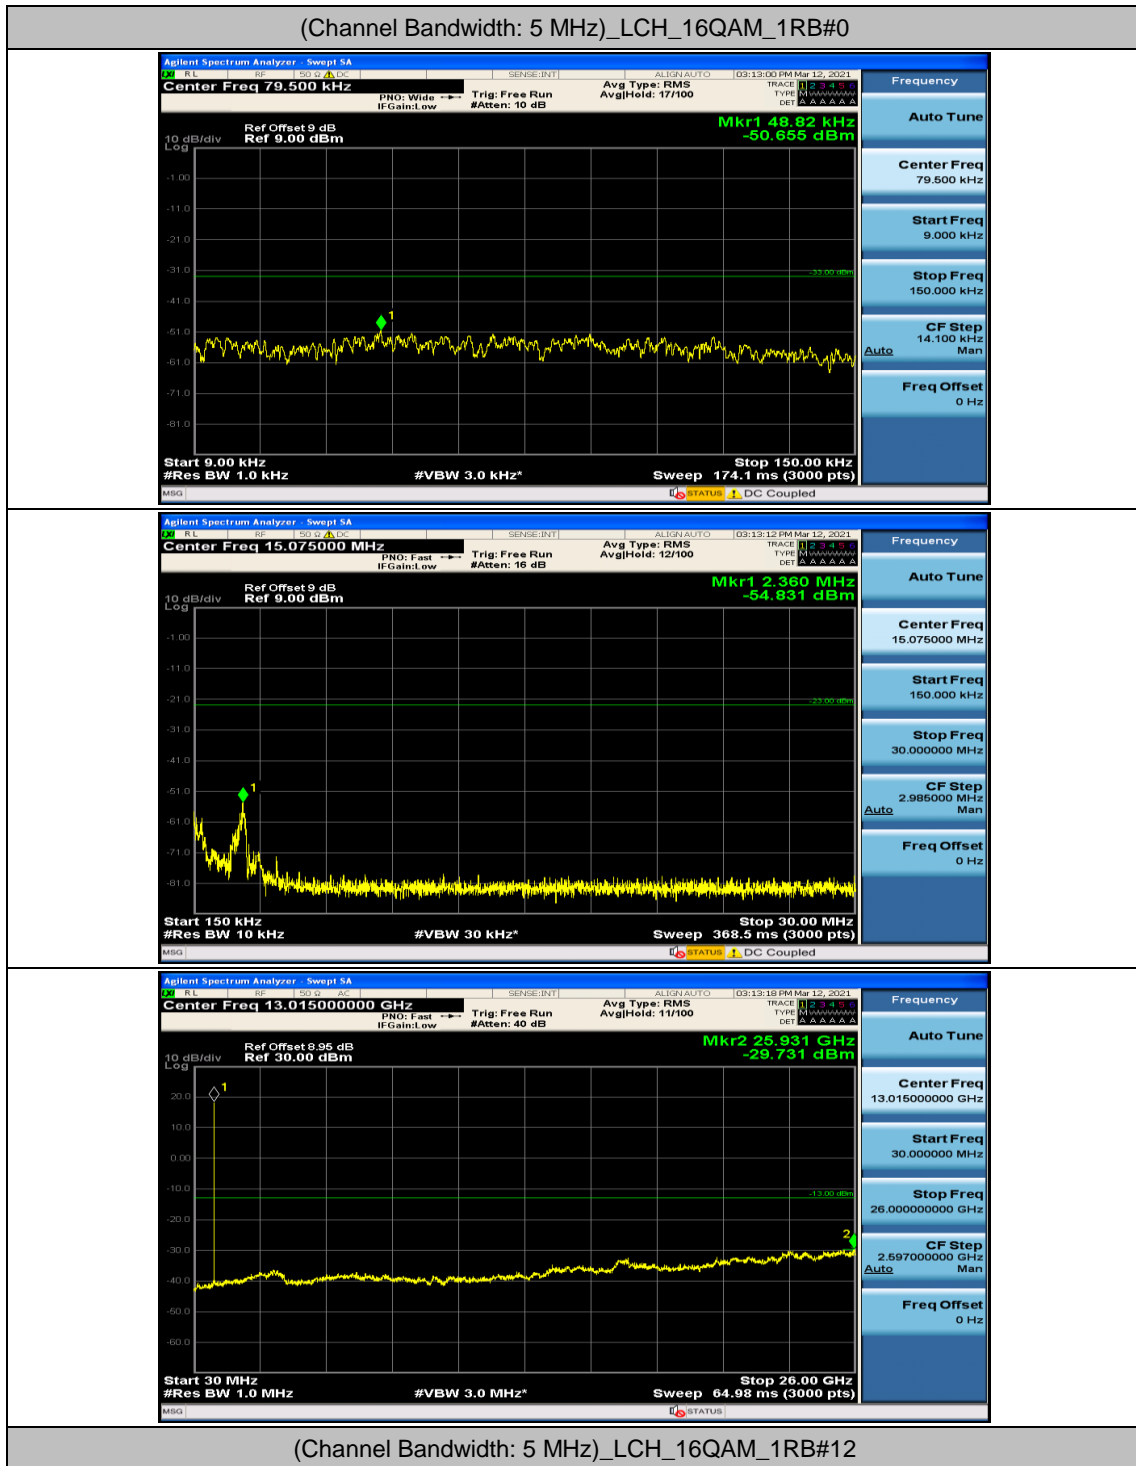

Channel Bandwidth: 5 MHz

Channel Bandwidth: 10 MHz