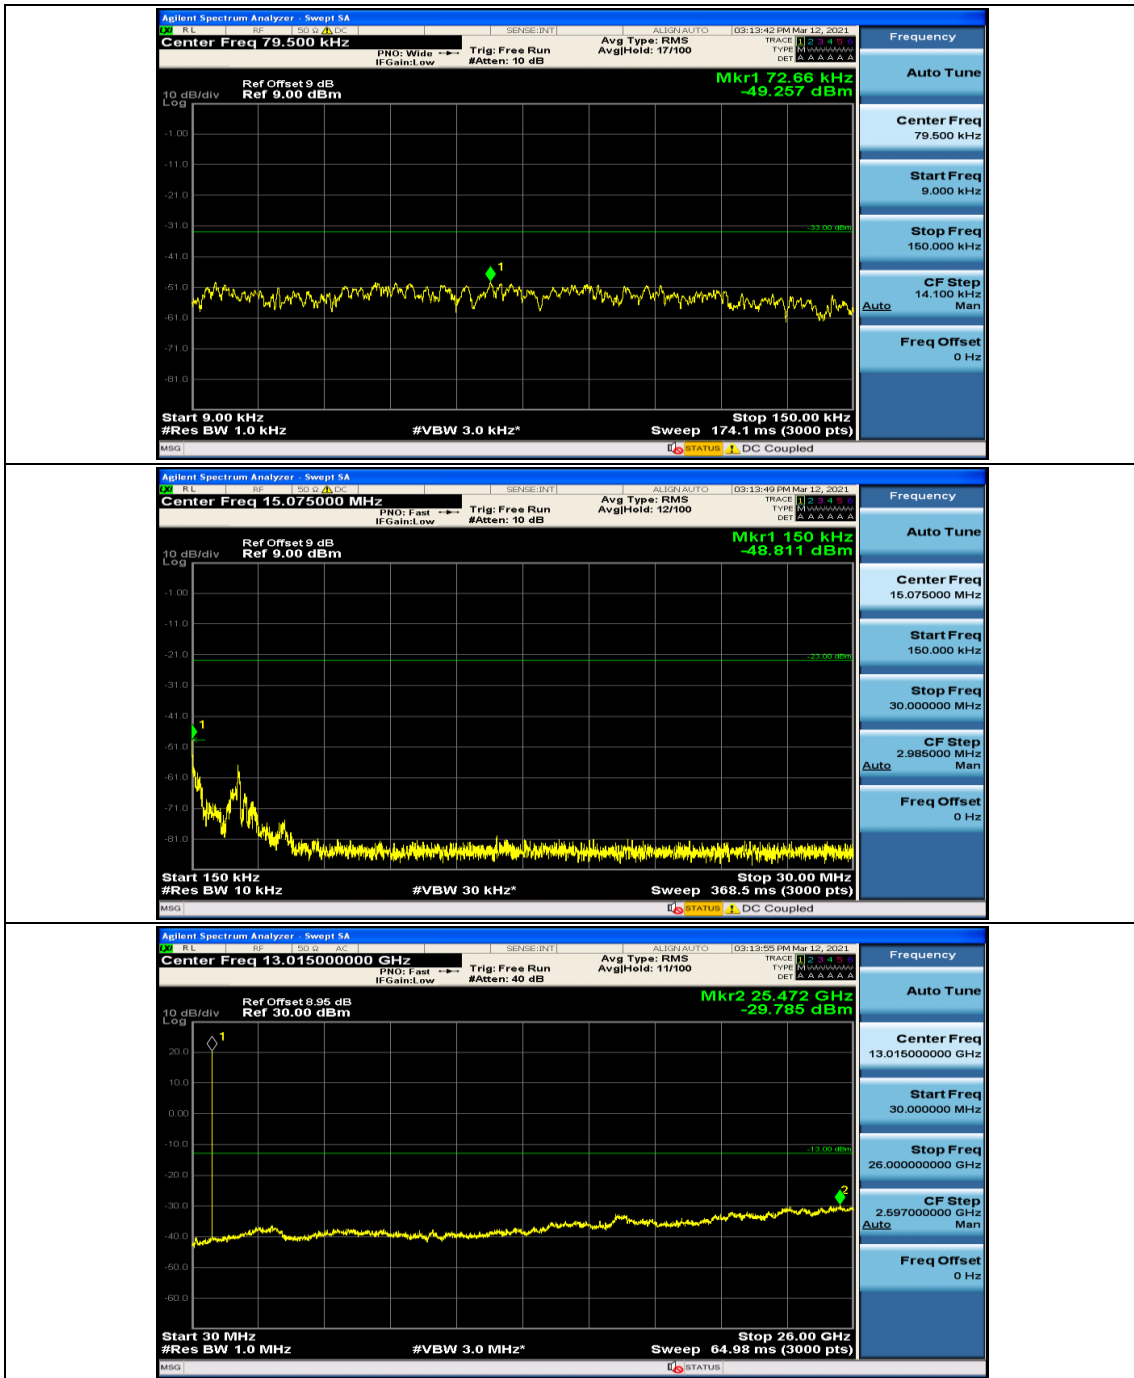

Channel Bandwidth: 5 MHz

Channel Bandwidth: 10 MHz