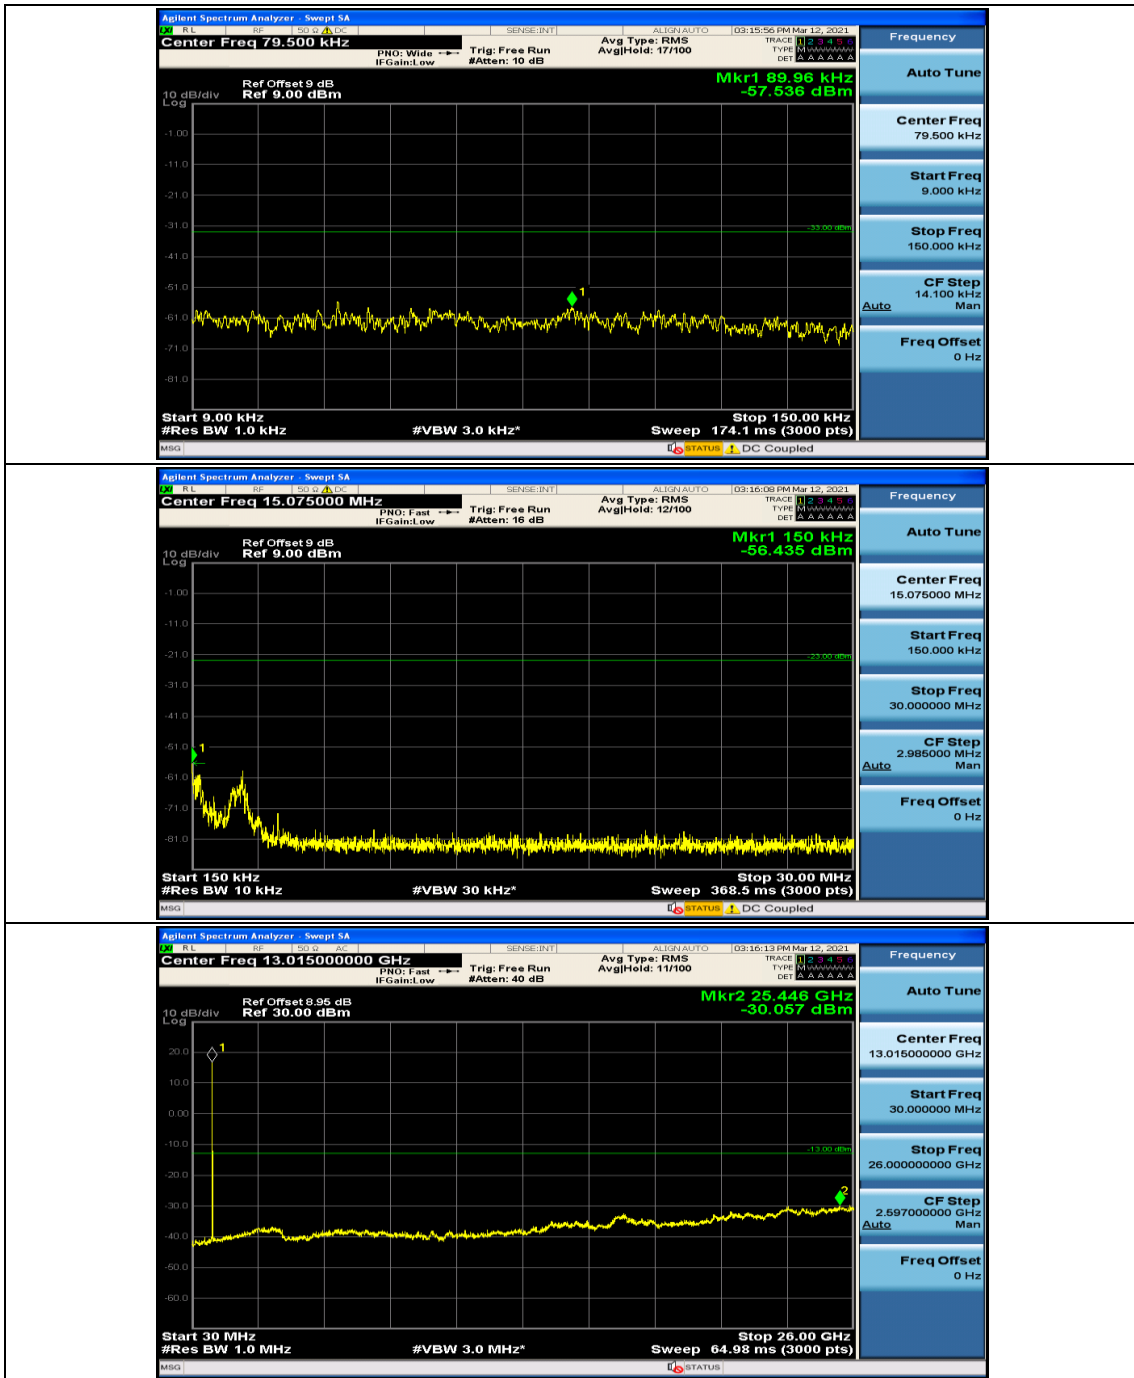

Channel Bandwidth: 5 MHz

Channel Bandwidth: 10 MHz