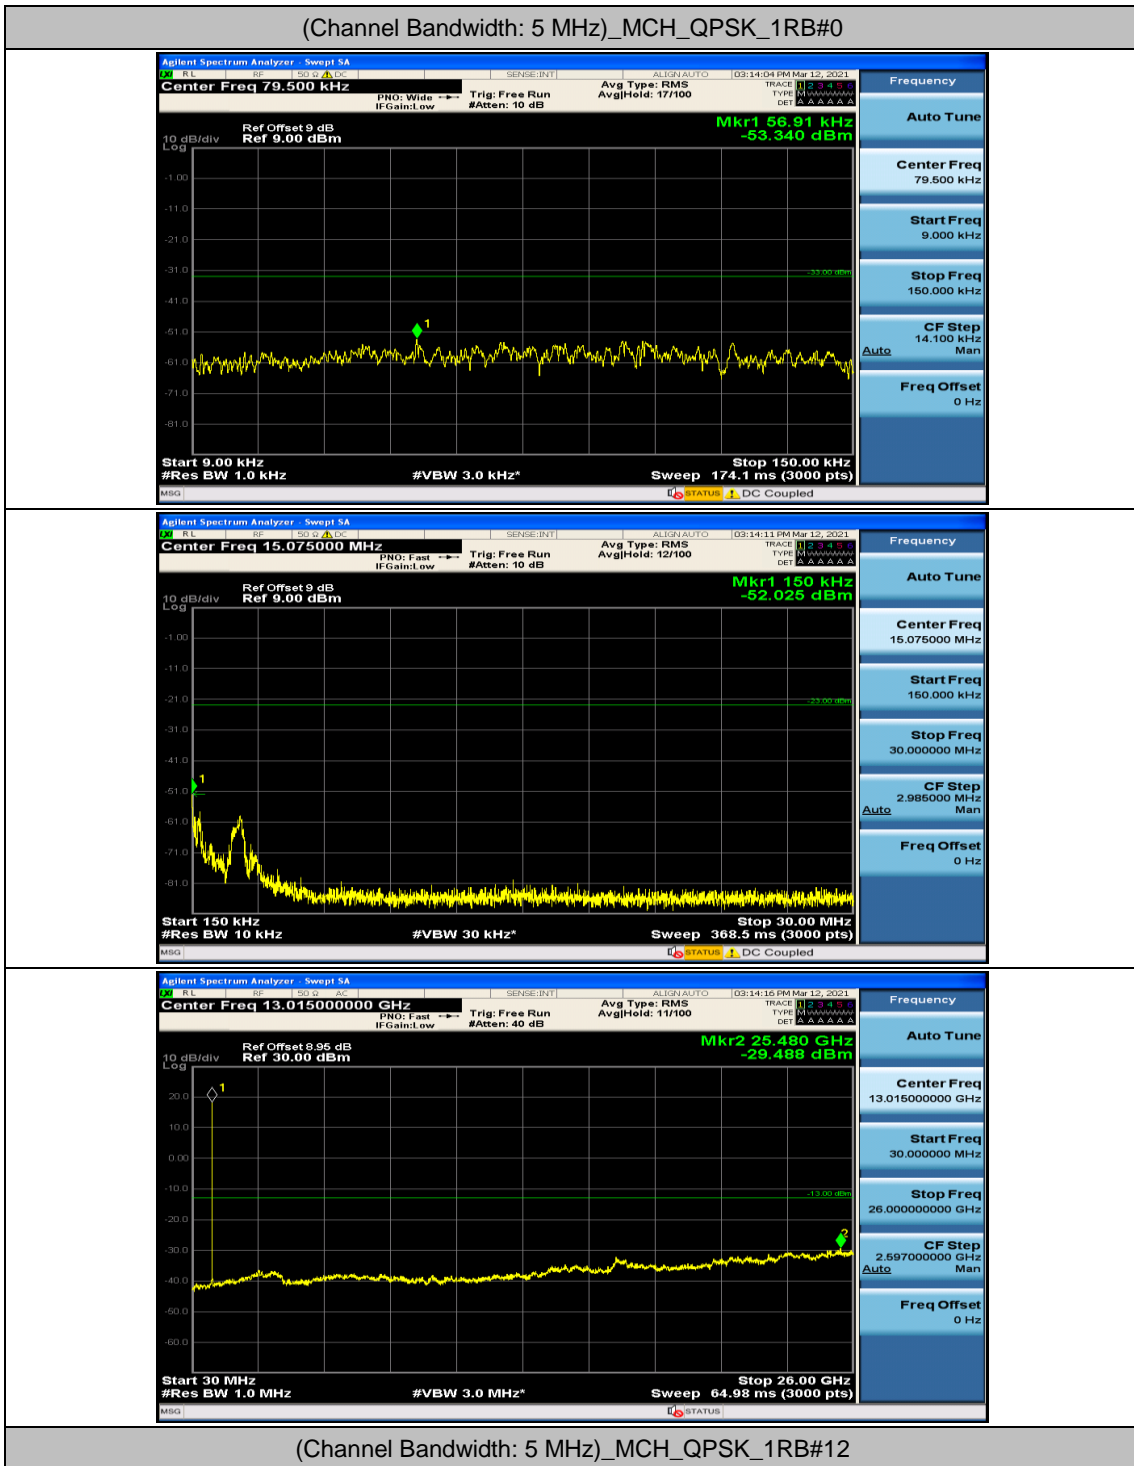

Channel Bandwidth: 5 MHz

Channel Bandwidth: 10 MHz