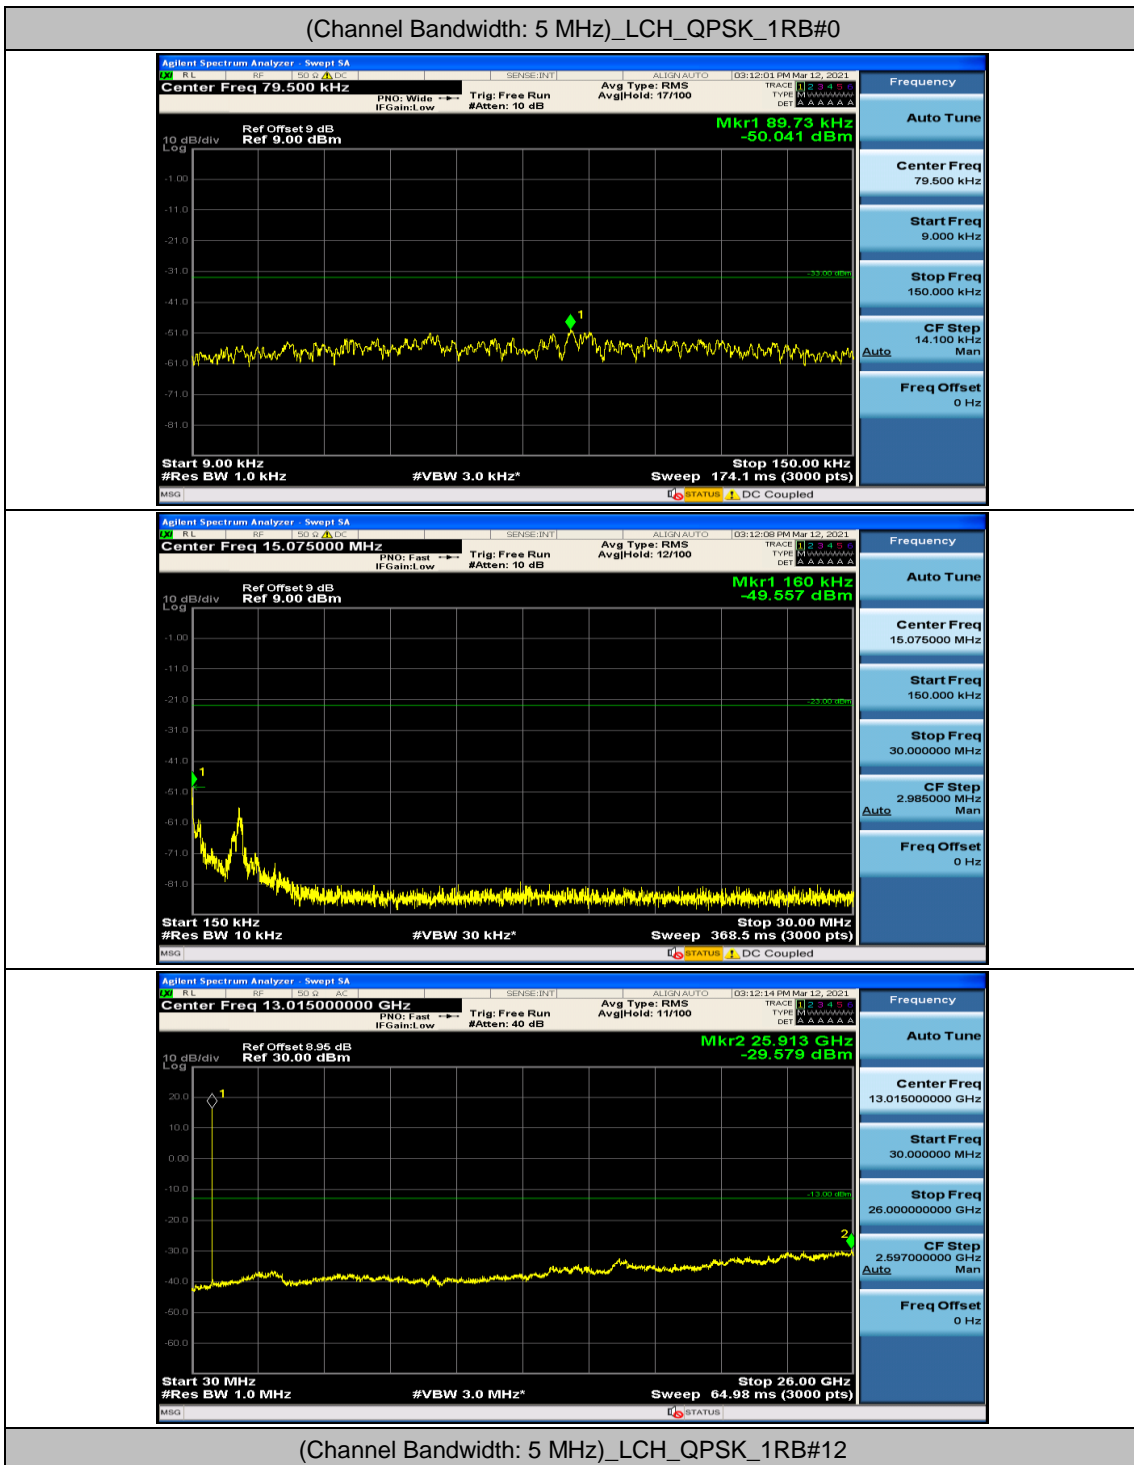

Channel Bandwidth: 5 MHz

Channel Bandwidth: 10 MHz