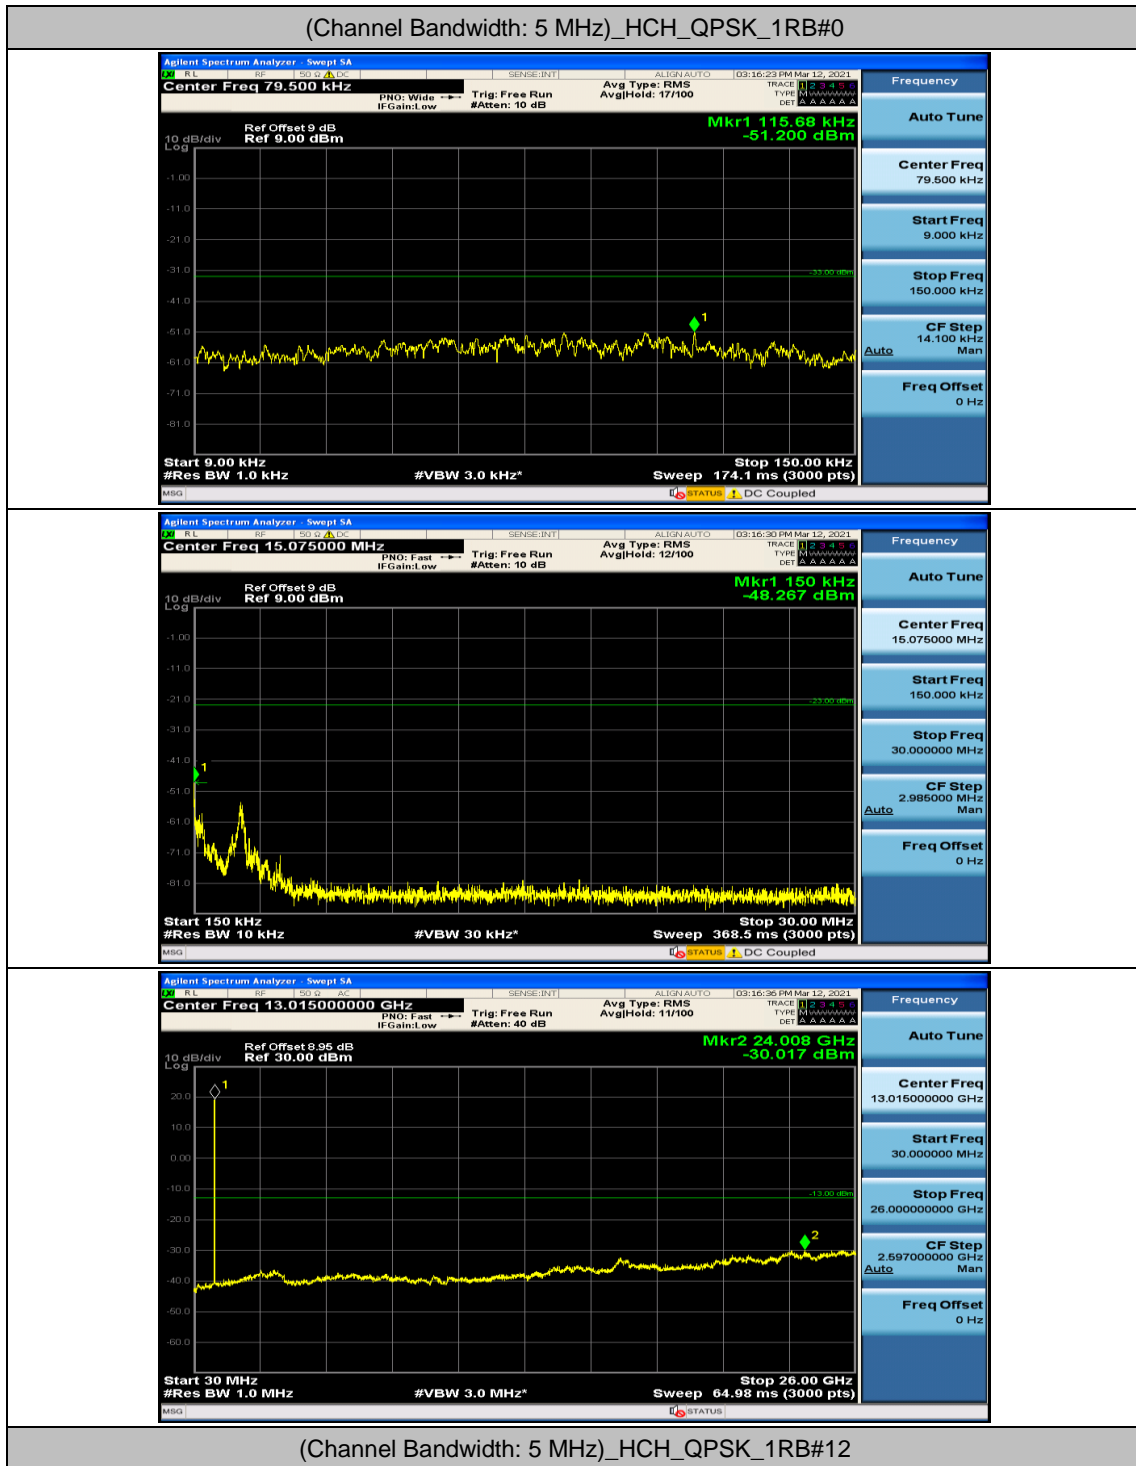

Channel Bandwidth: 5 MHz

Channel Bandwidth: 10 MHz