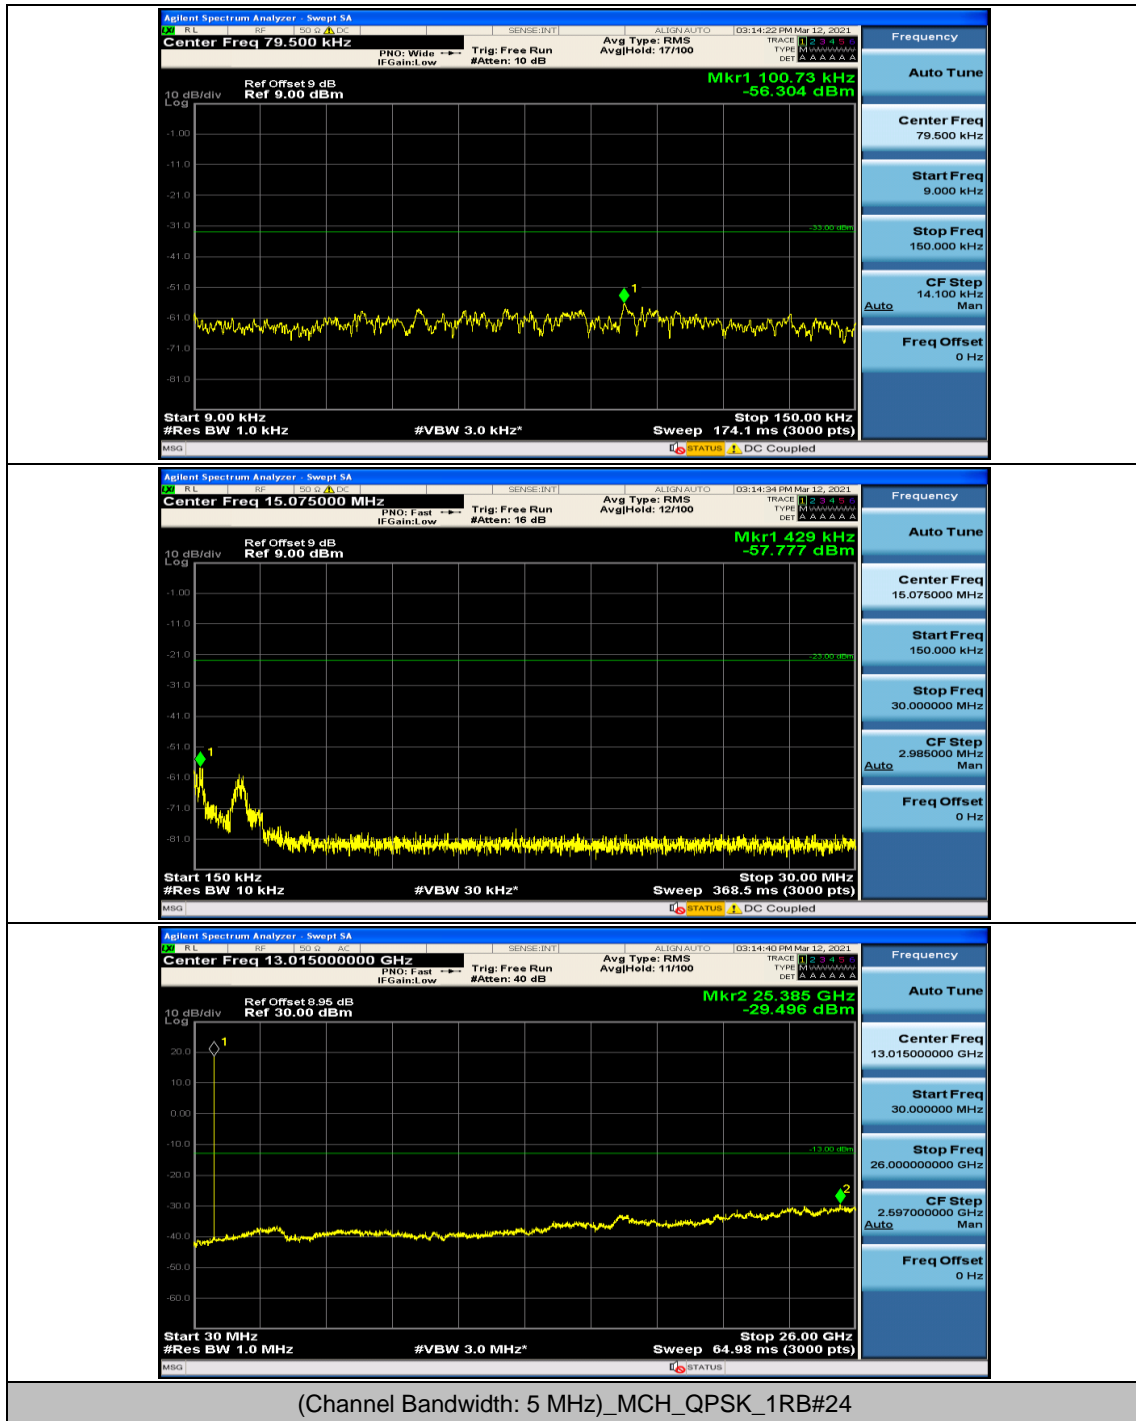

Channel Bandwidth: 5 MHz

Channel Bandwidth: 10 MHz