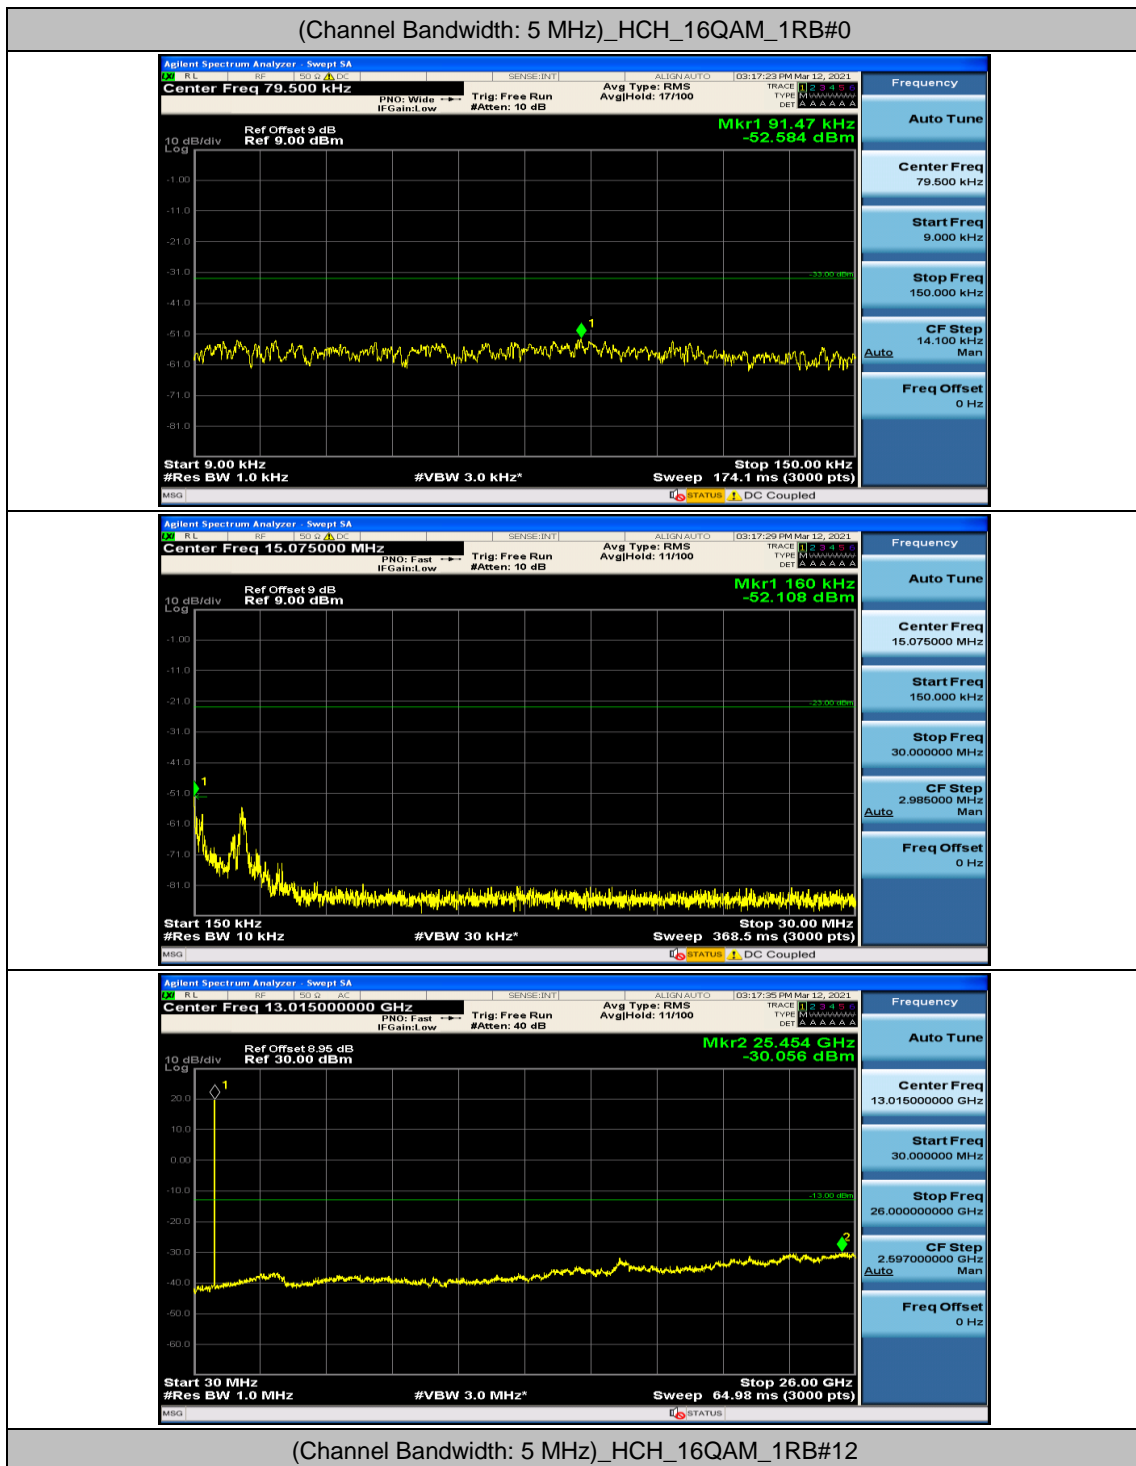

Channel Bandwidth: 5 MHz

Channel Bandwidth: 10 MHz