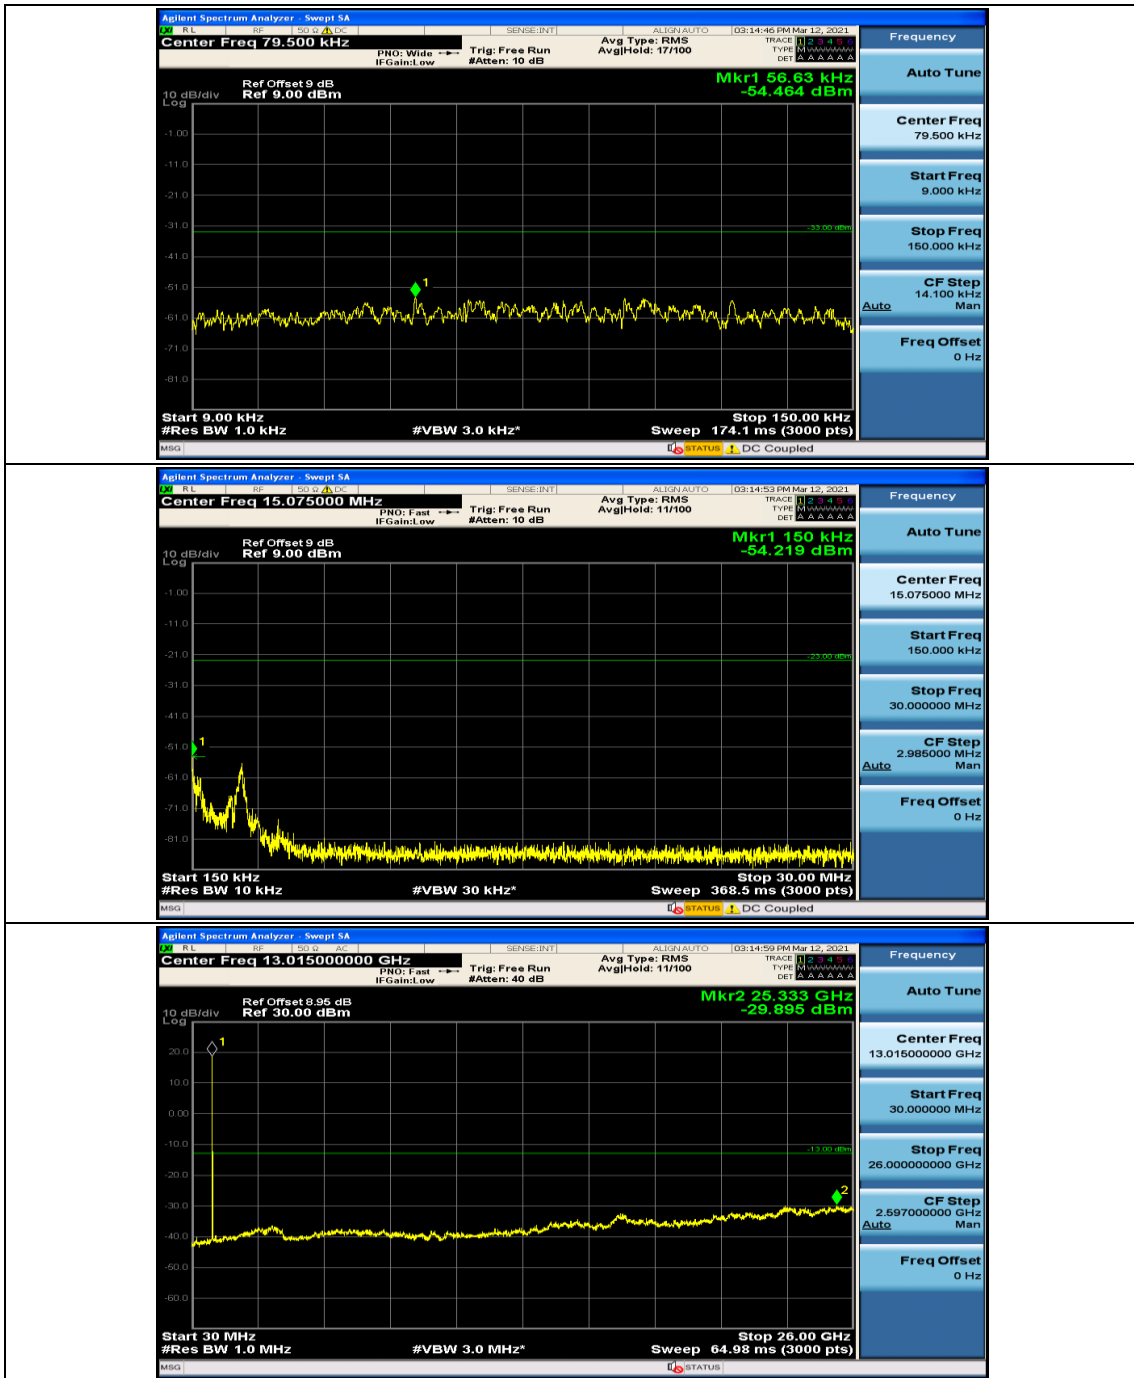

Channel Bandwidth: 5 MHz

Channel Bandwidth: 10 MHz