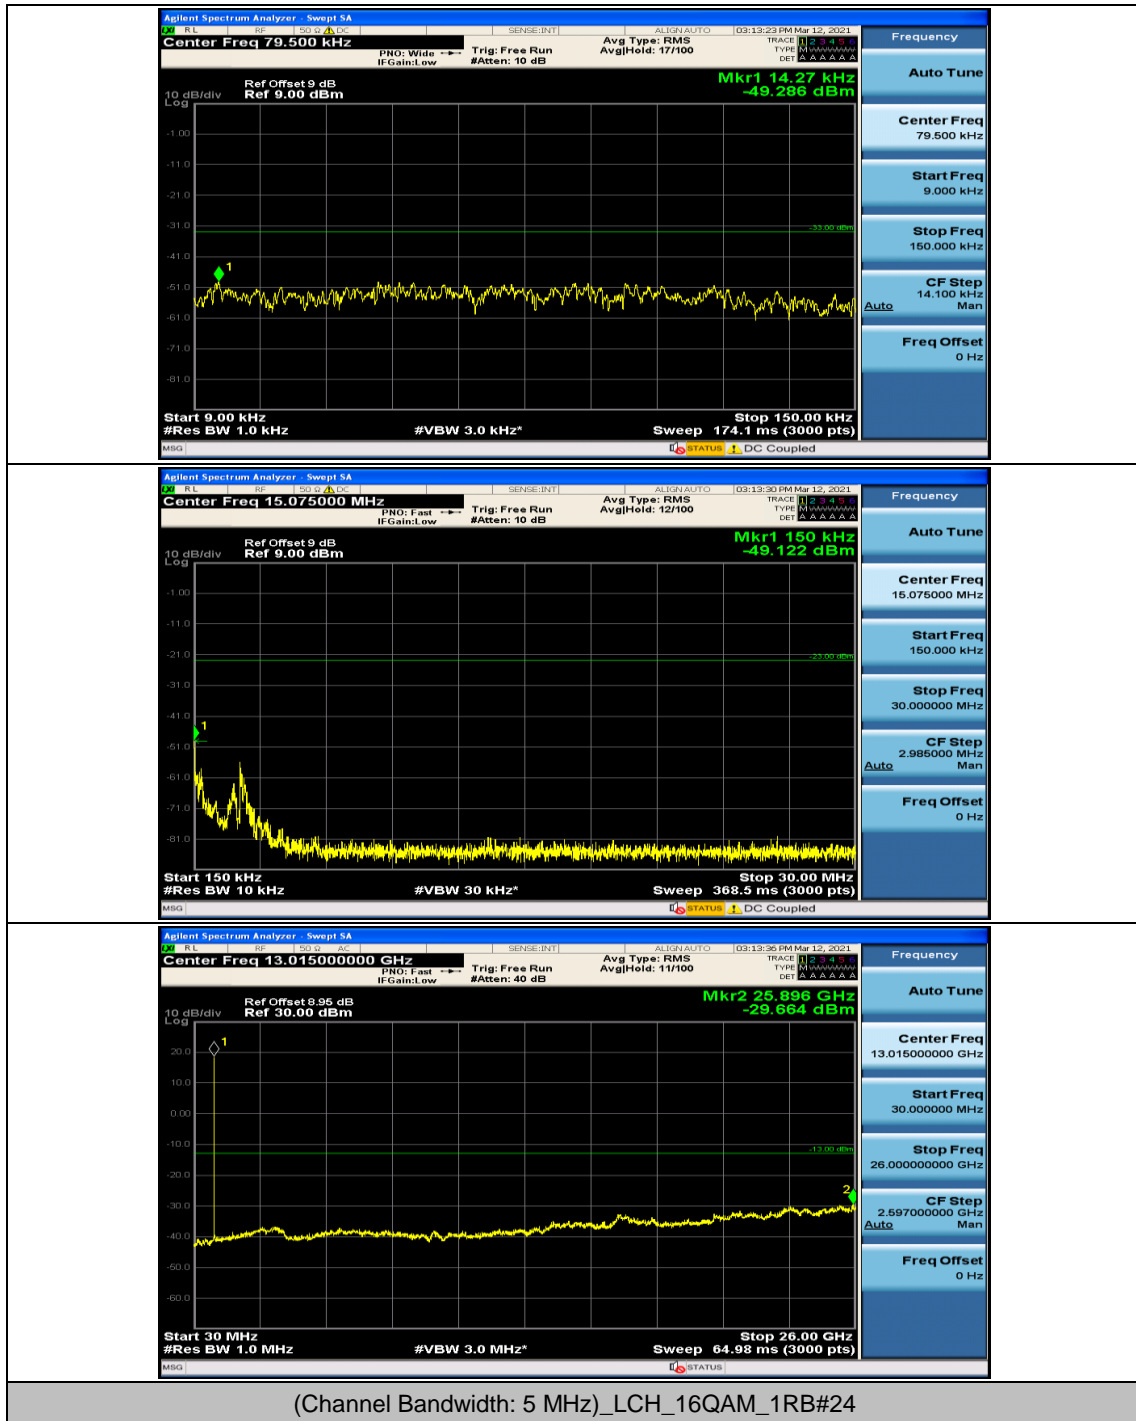

Channel Bandwidth: 5 MHz

Channel Bandwidth: 10 MHz