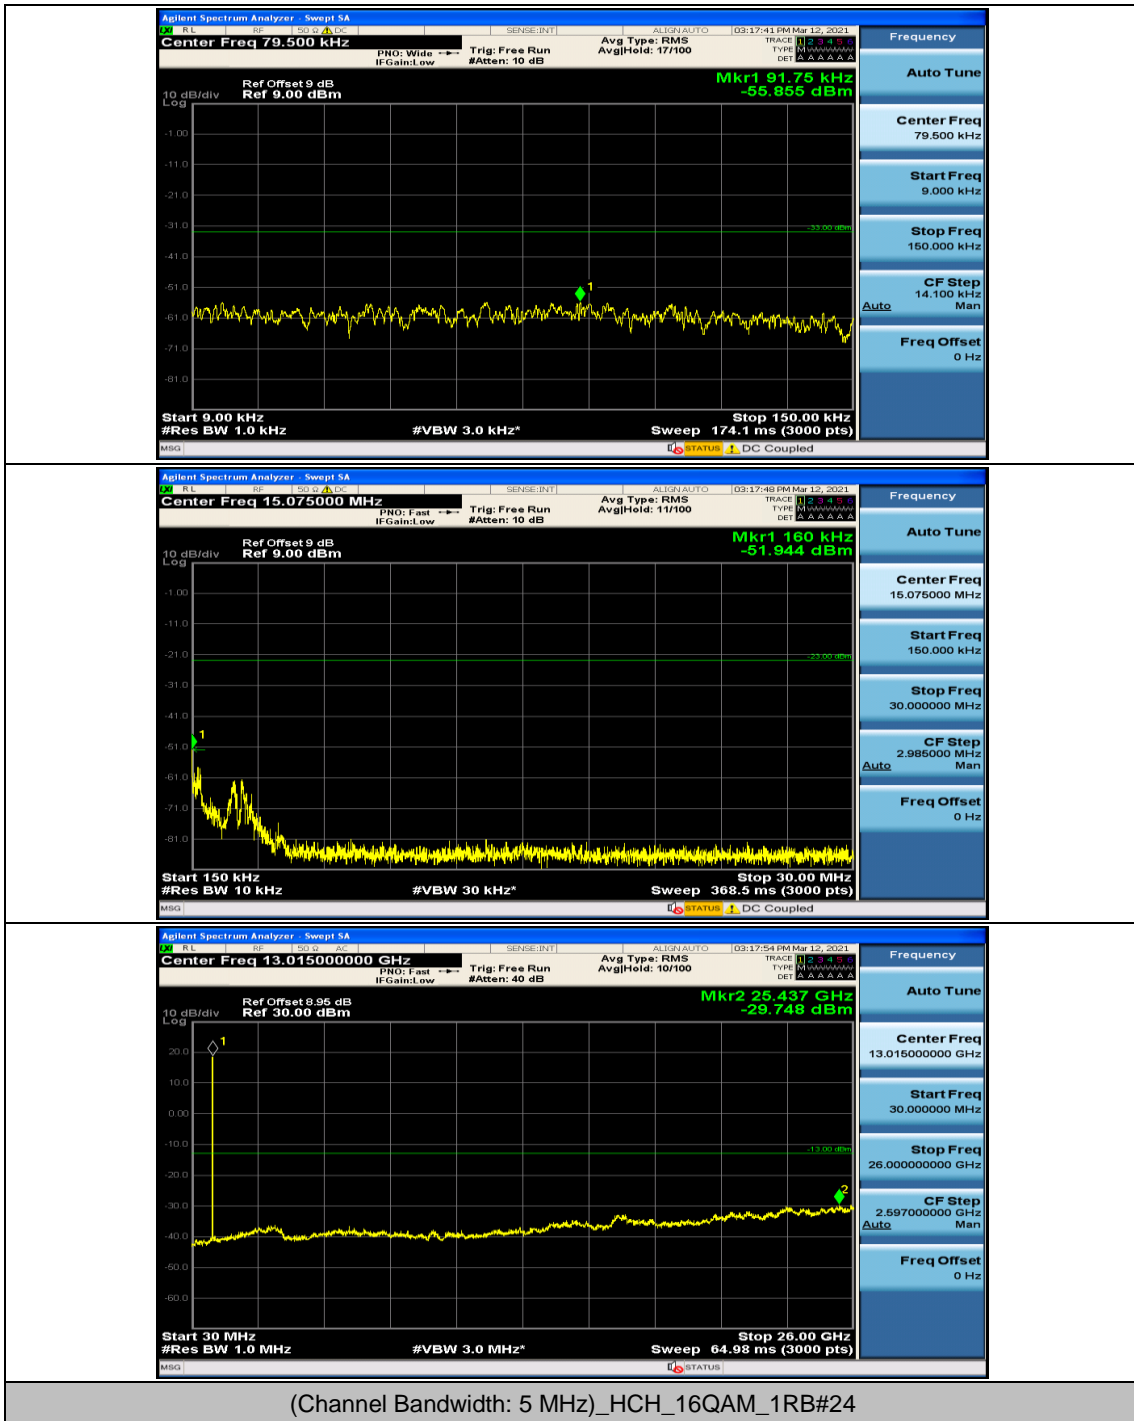

Channel Bandwidth: 5 MHz

Channel Bandwidth: 10 MHz