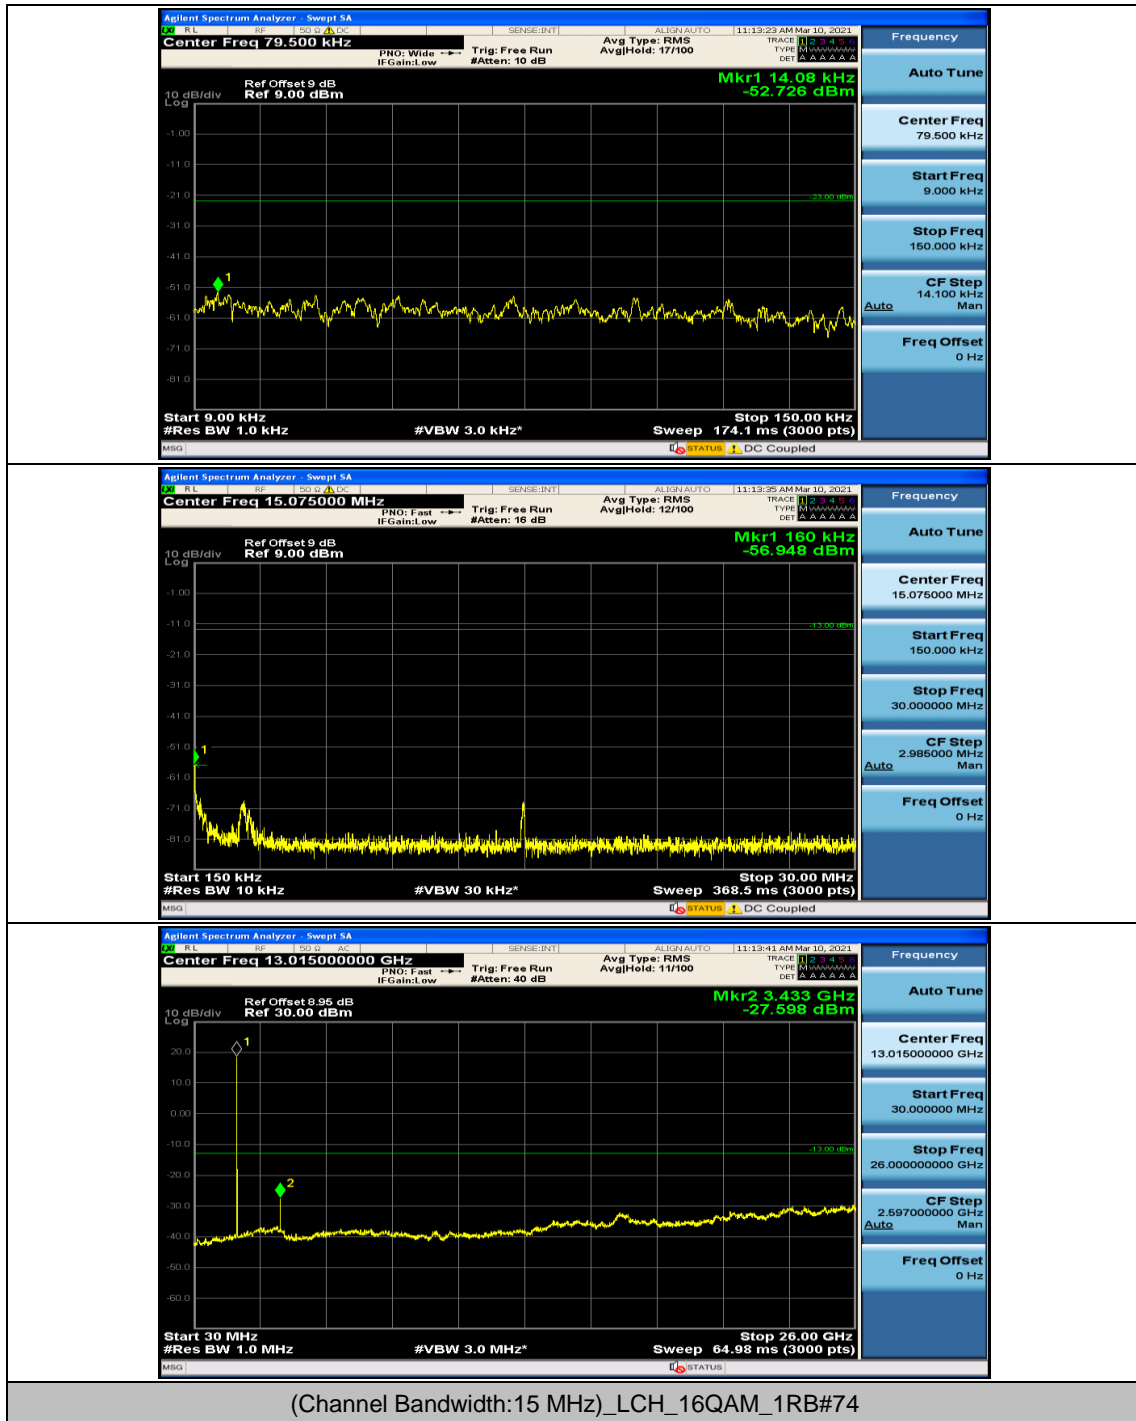

Channel Bandwidth: 15 MHz

Channel Bandwidth: 20 MHz