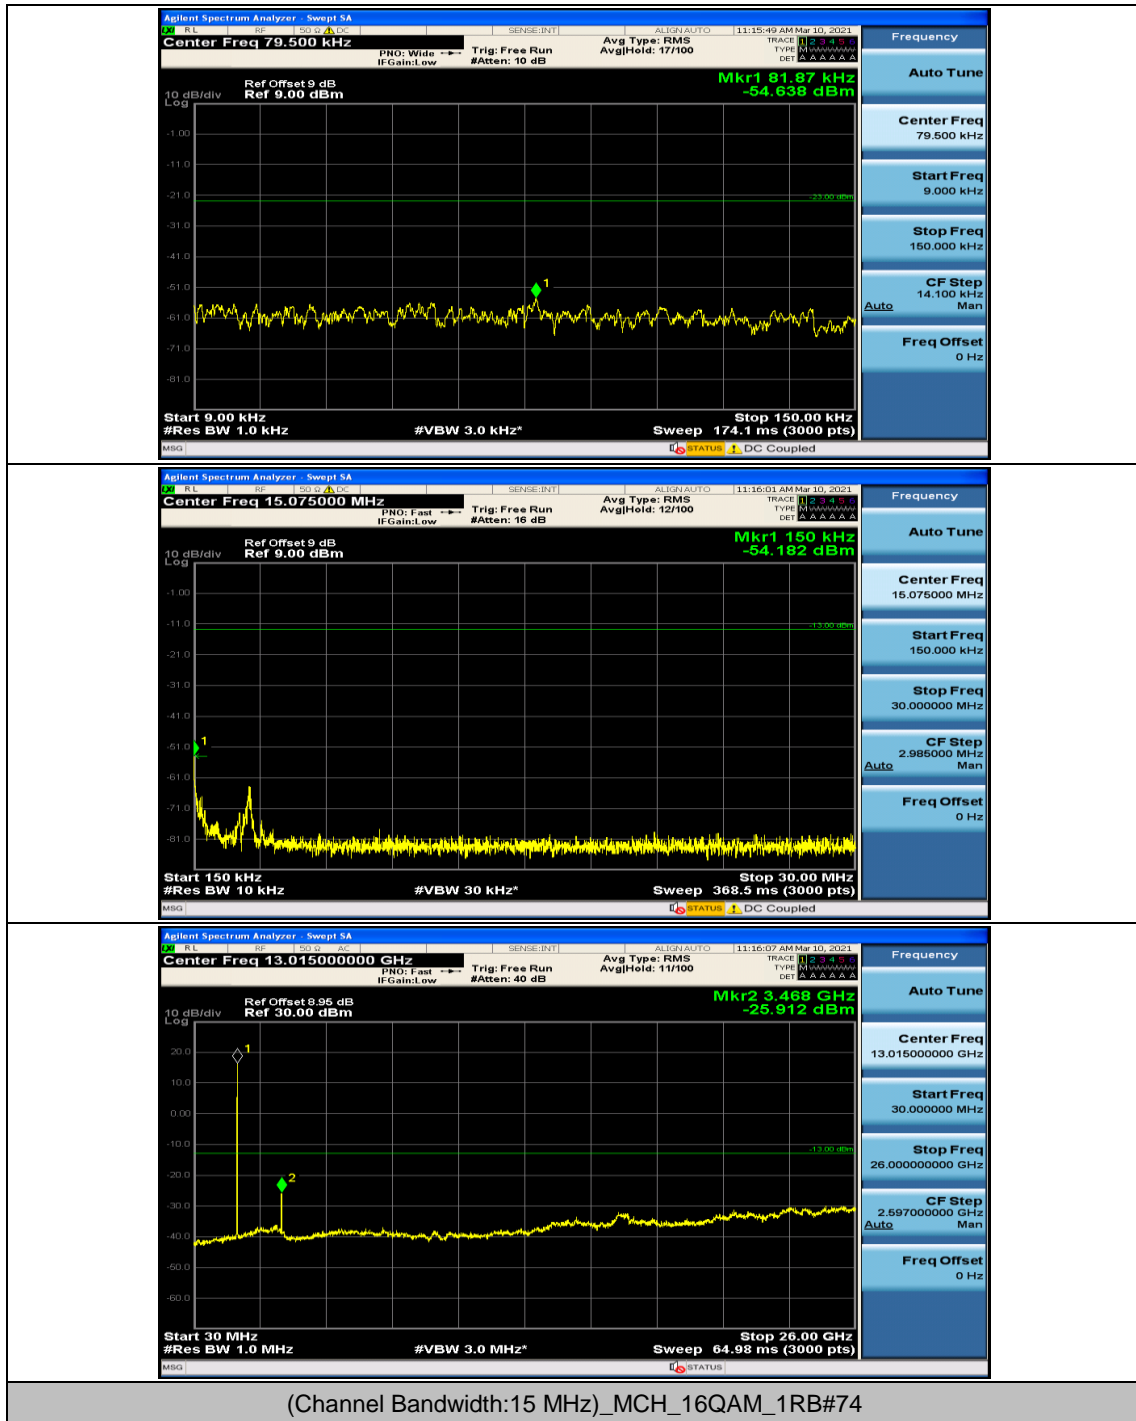

Channel Bandwidth: 15 MHz

Channel Bandwidth: 20 MHz