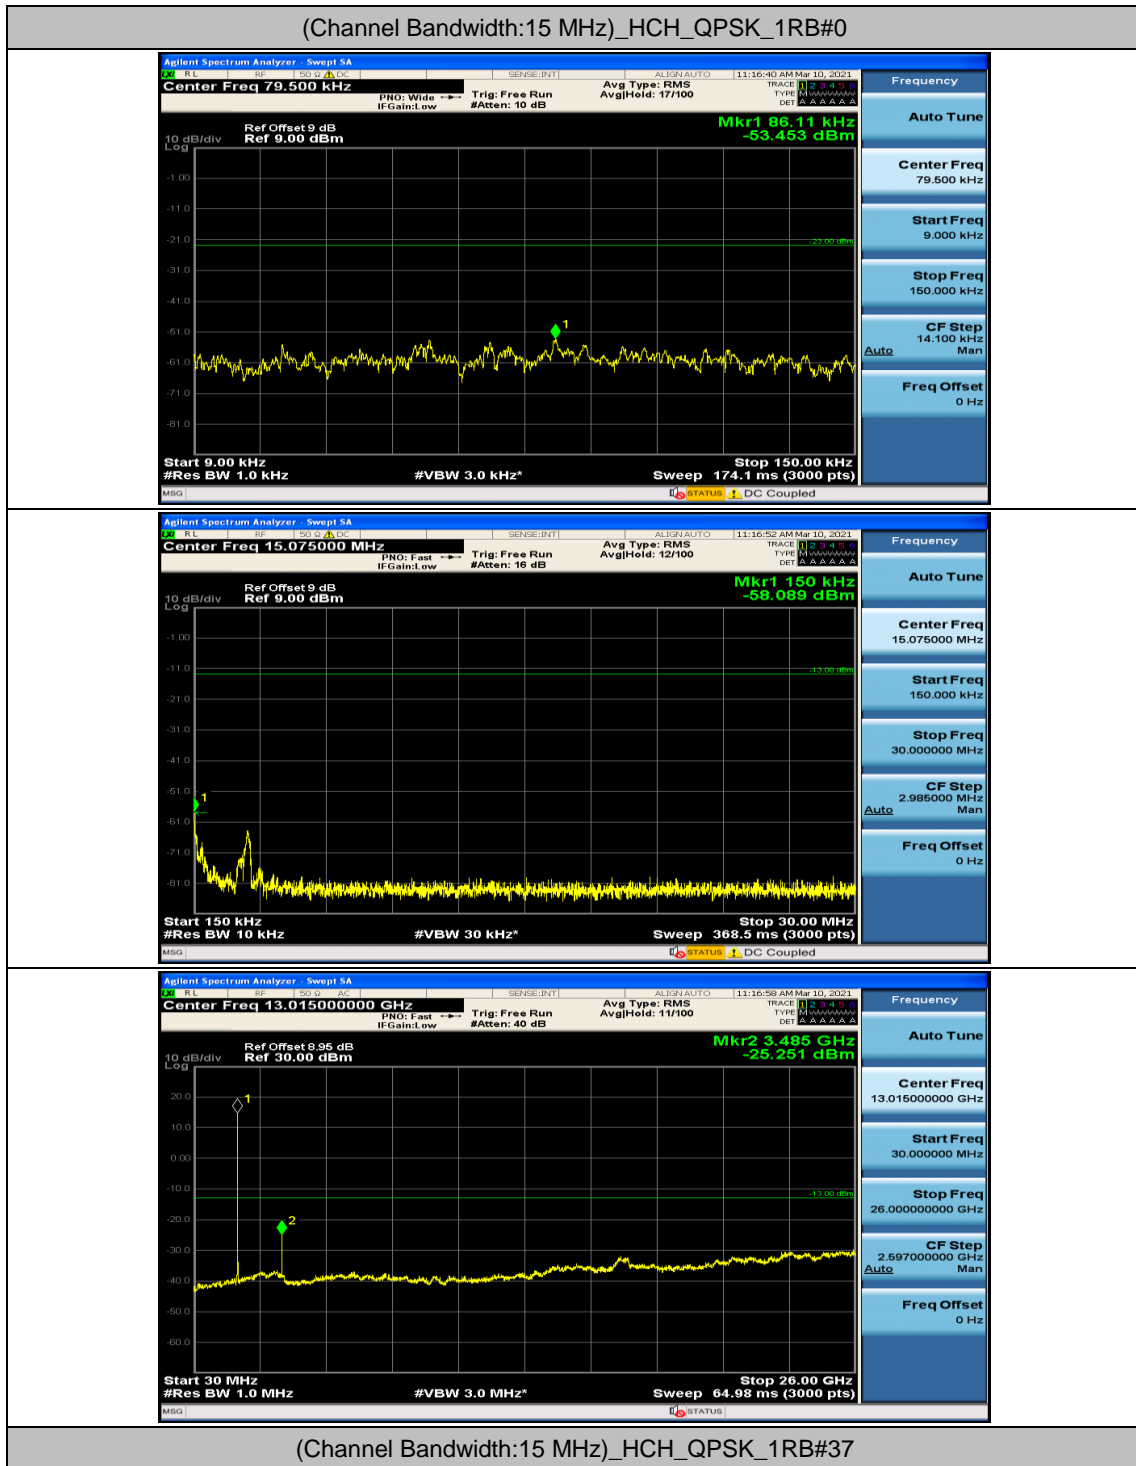

Channel Bandwidth: 15 MHz

Channel Bandwidth: 20 MHz