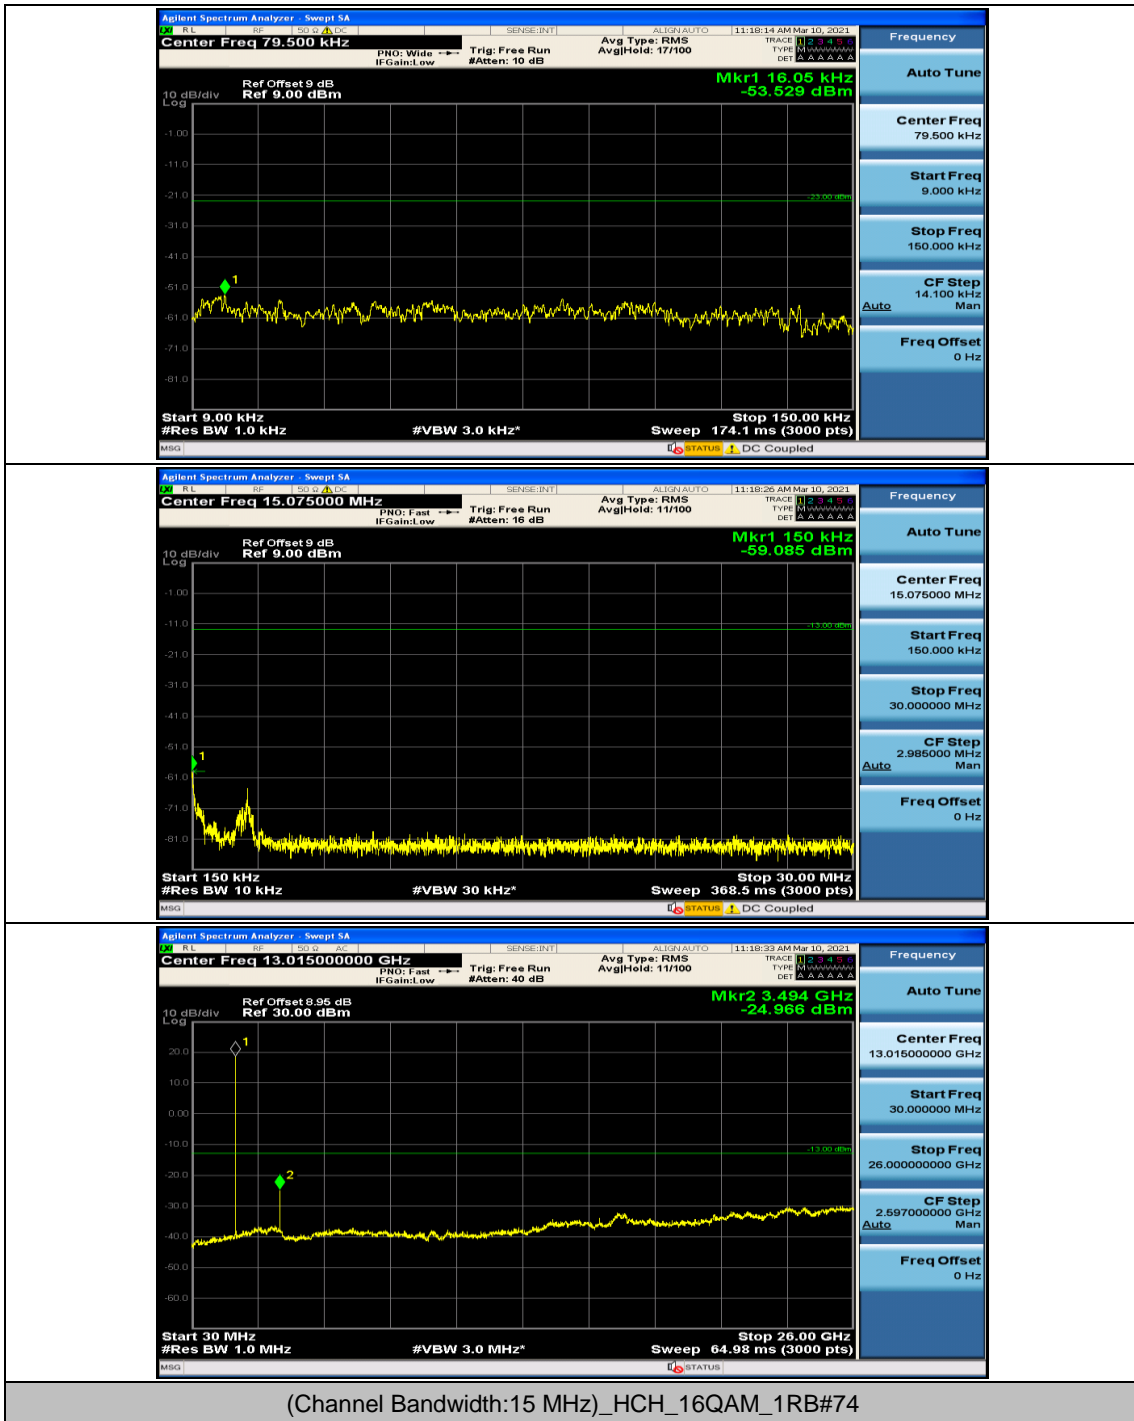

Channel Bandwidth: 15 MHz

Channel Bandwidth: 20 MHz