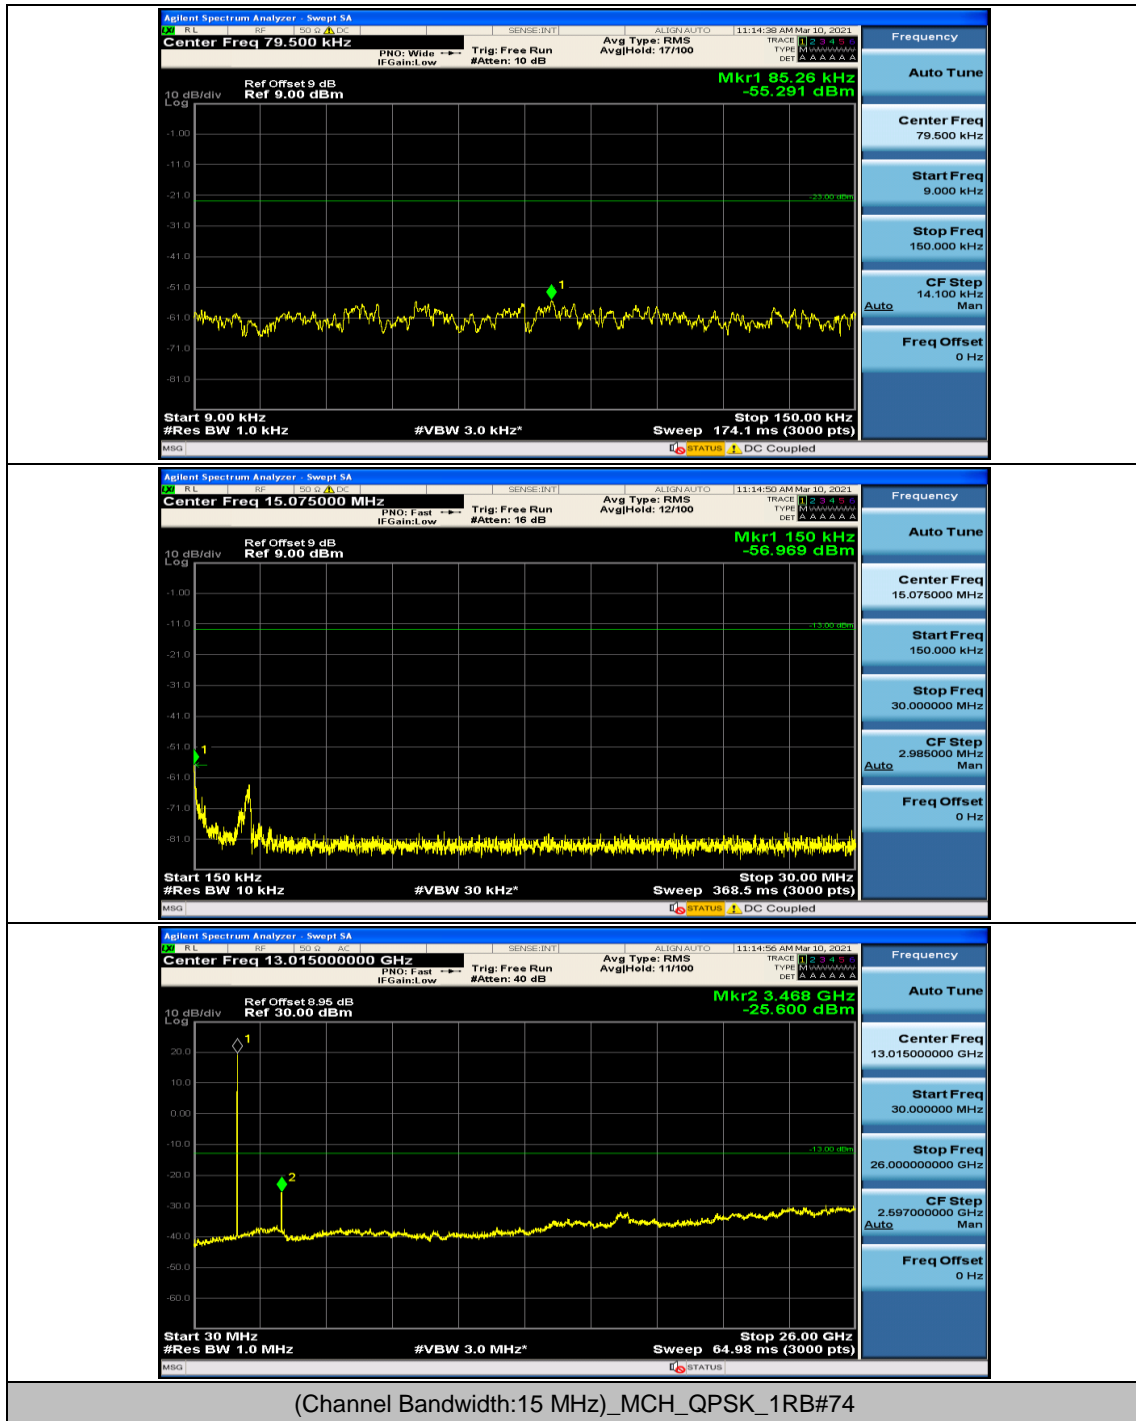

Channel Bandwidth: 15 MHz

Channel Bandwidth: 20 MHz