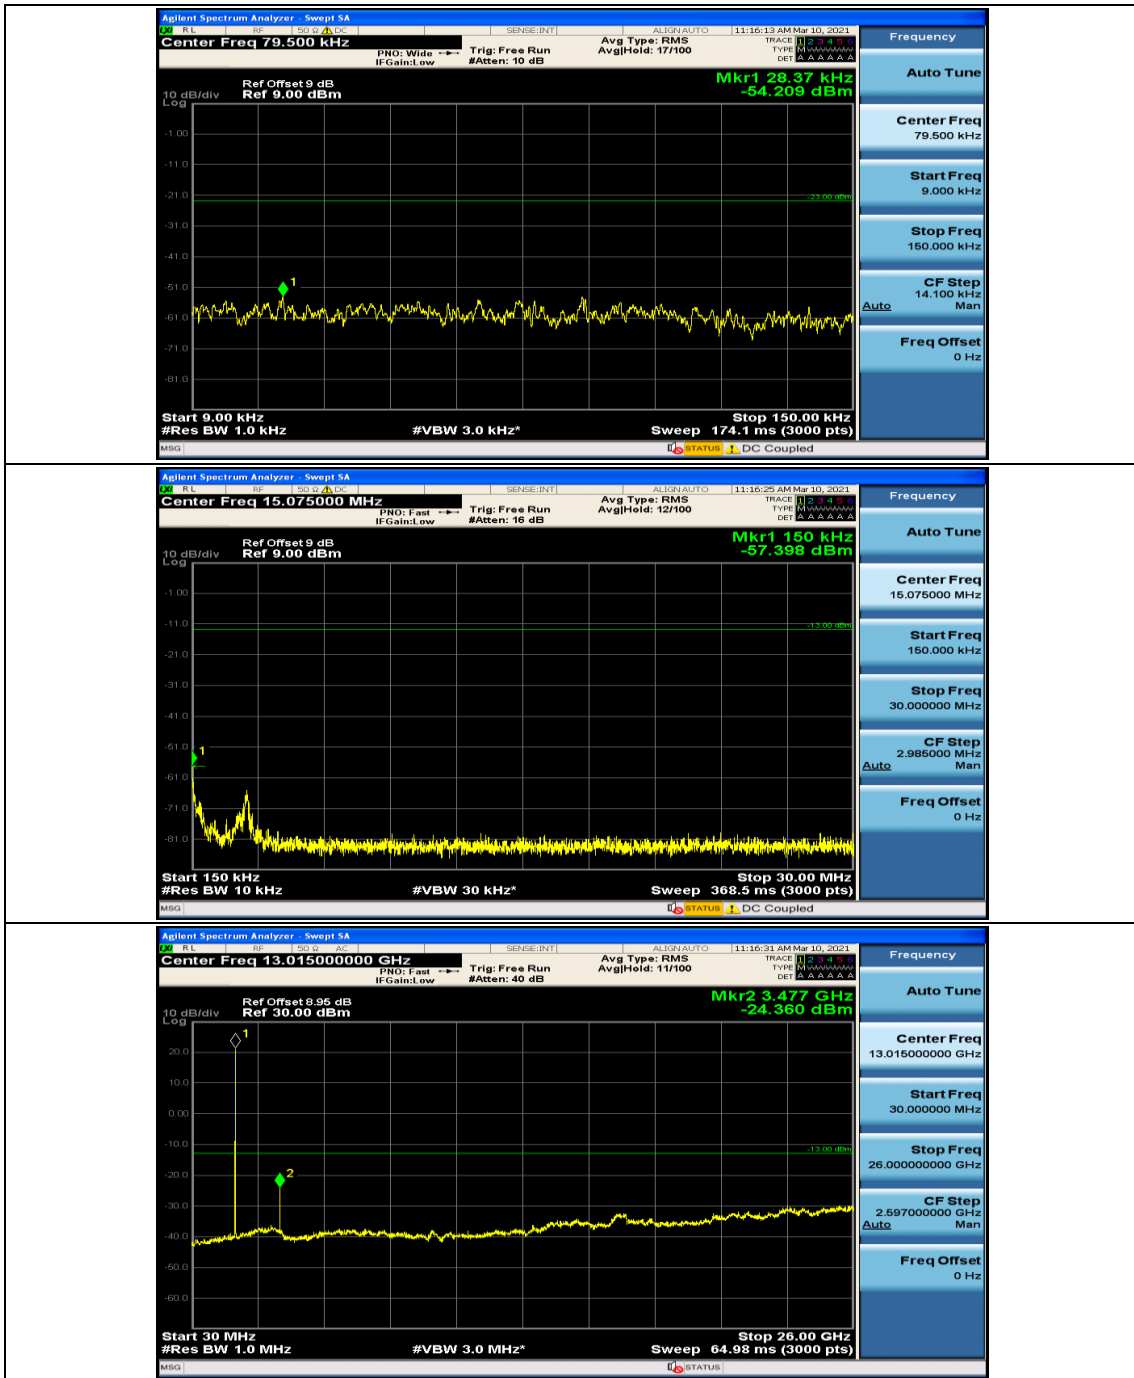

Channel Bandwidth: 15 MHz

Channel Bandwidth: 20 MHz