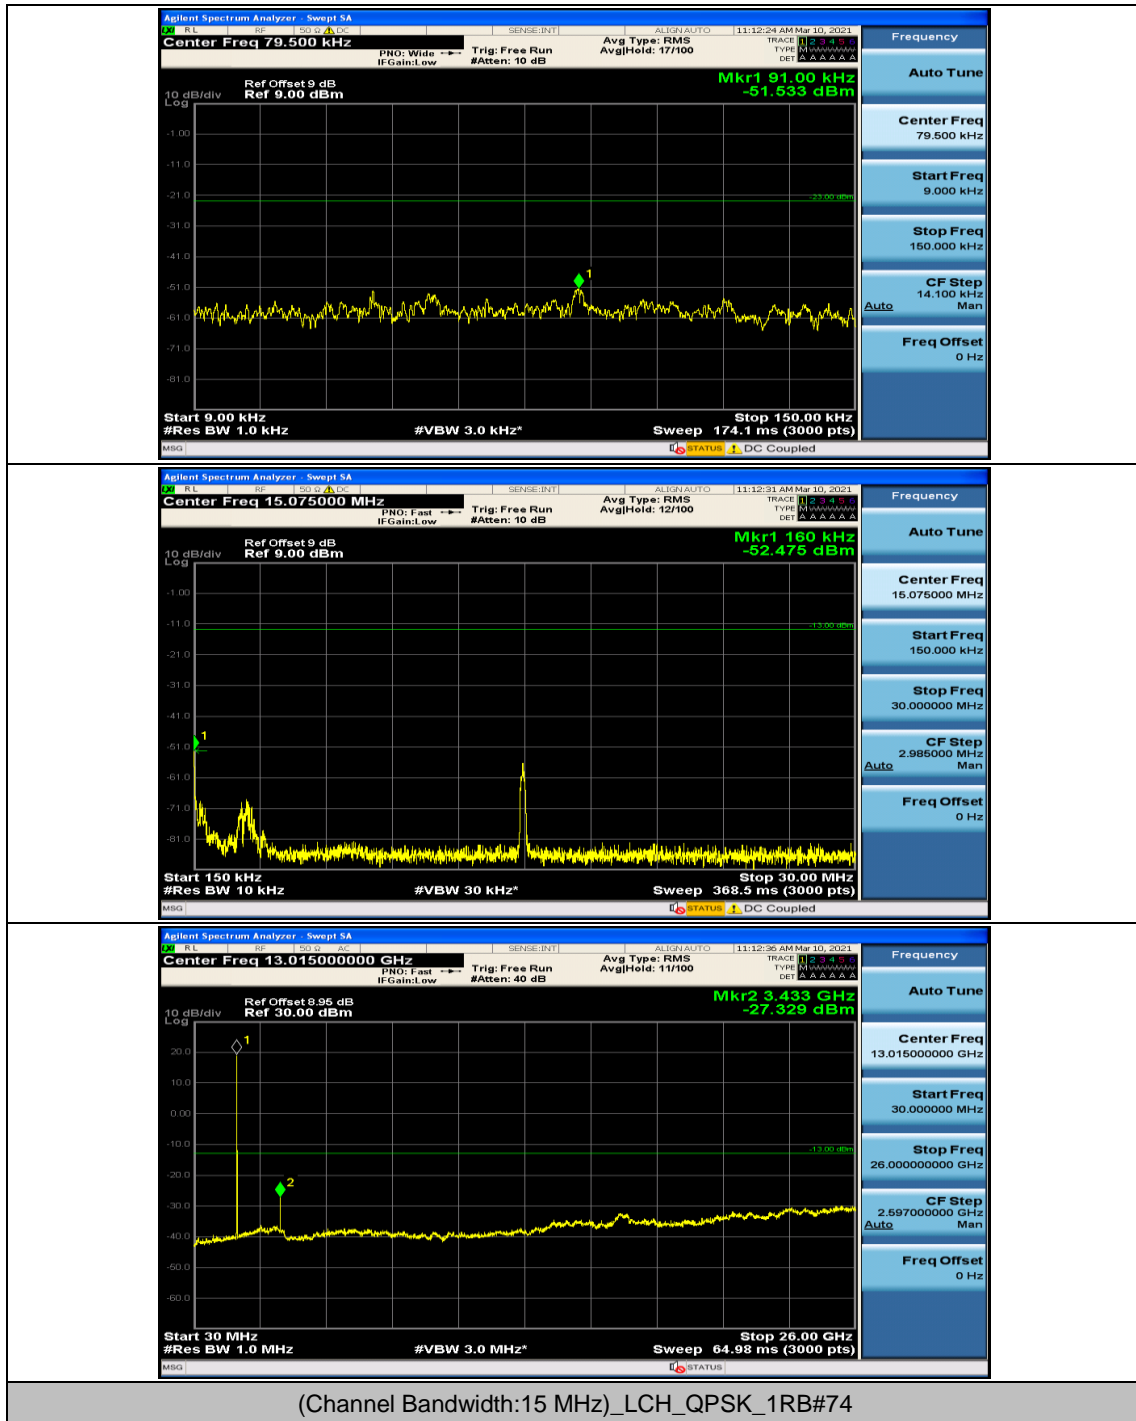

Channel Bandwidth: 15 MHz

Channel Bandwidth: 20 MHz