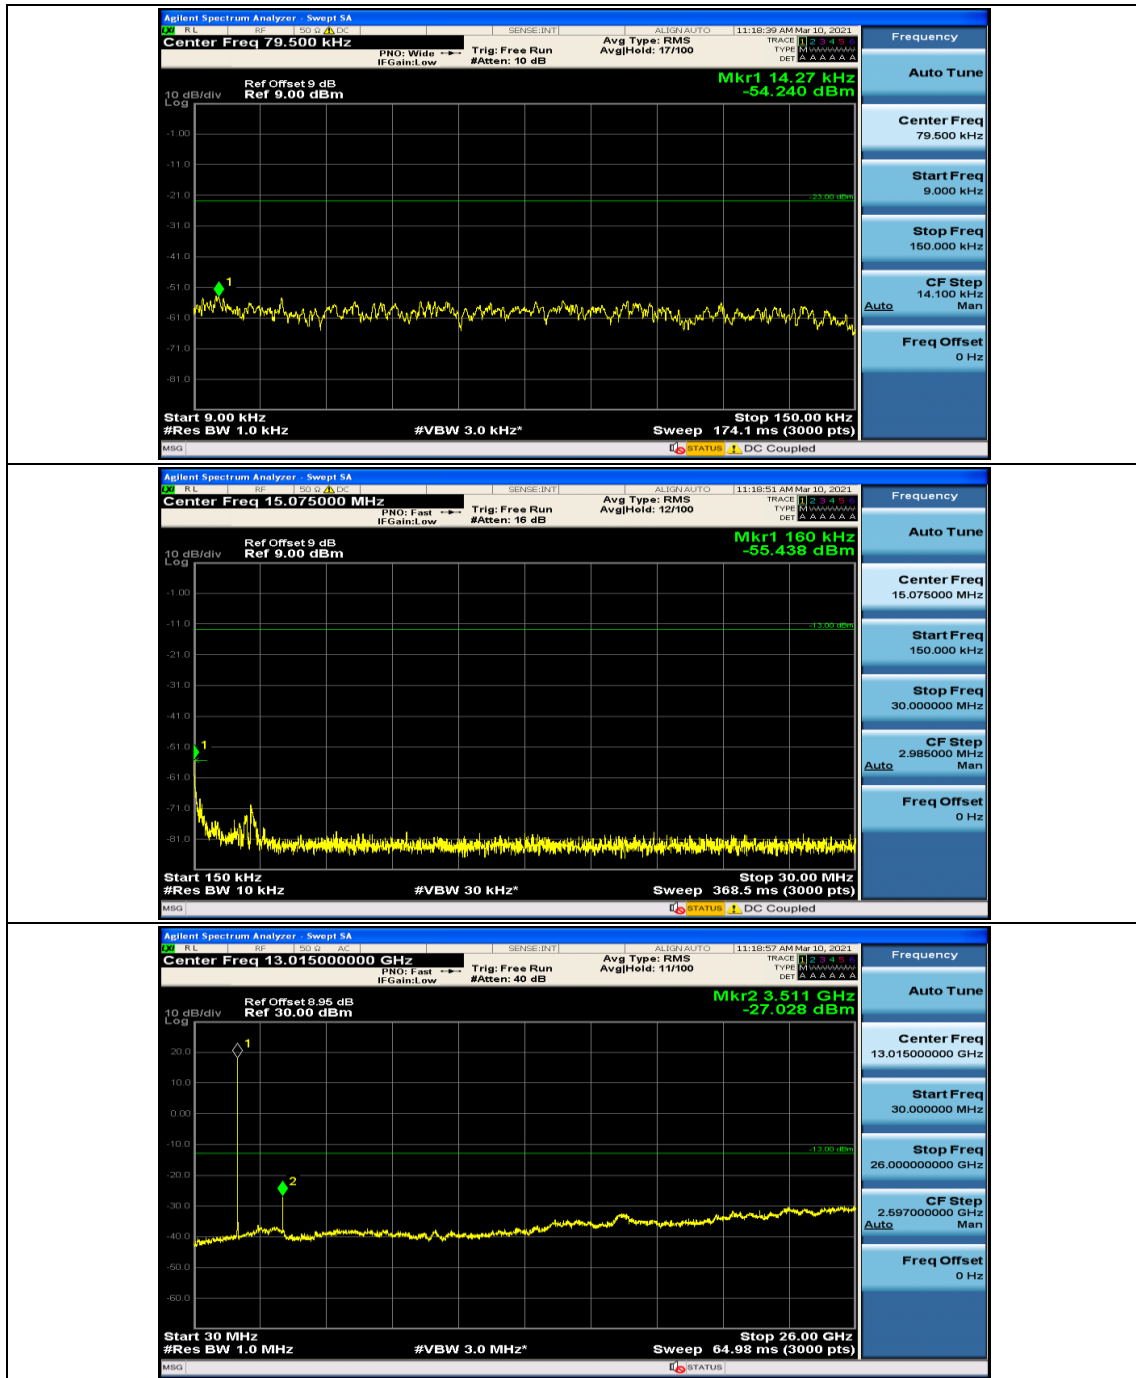

Channel Bandwidth: 15 MHz

Channel Bandwidth: 20 MHz