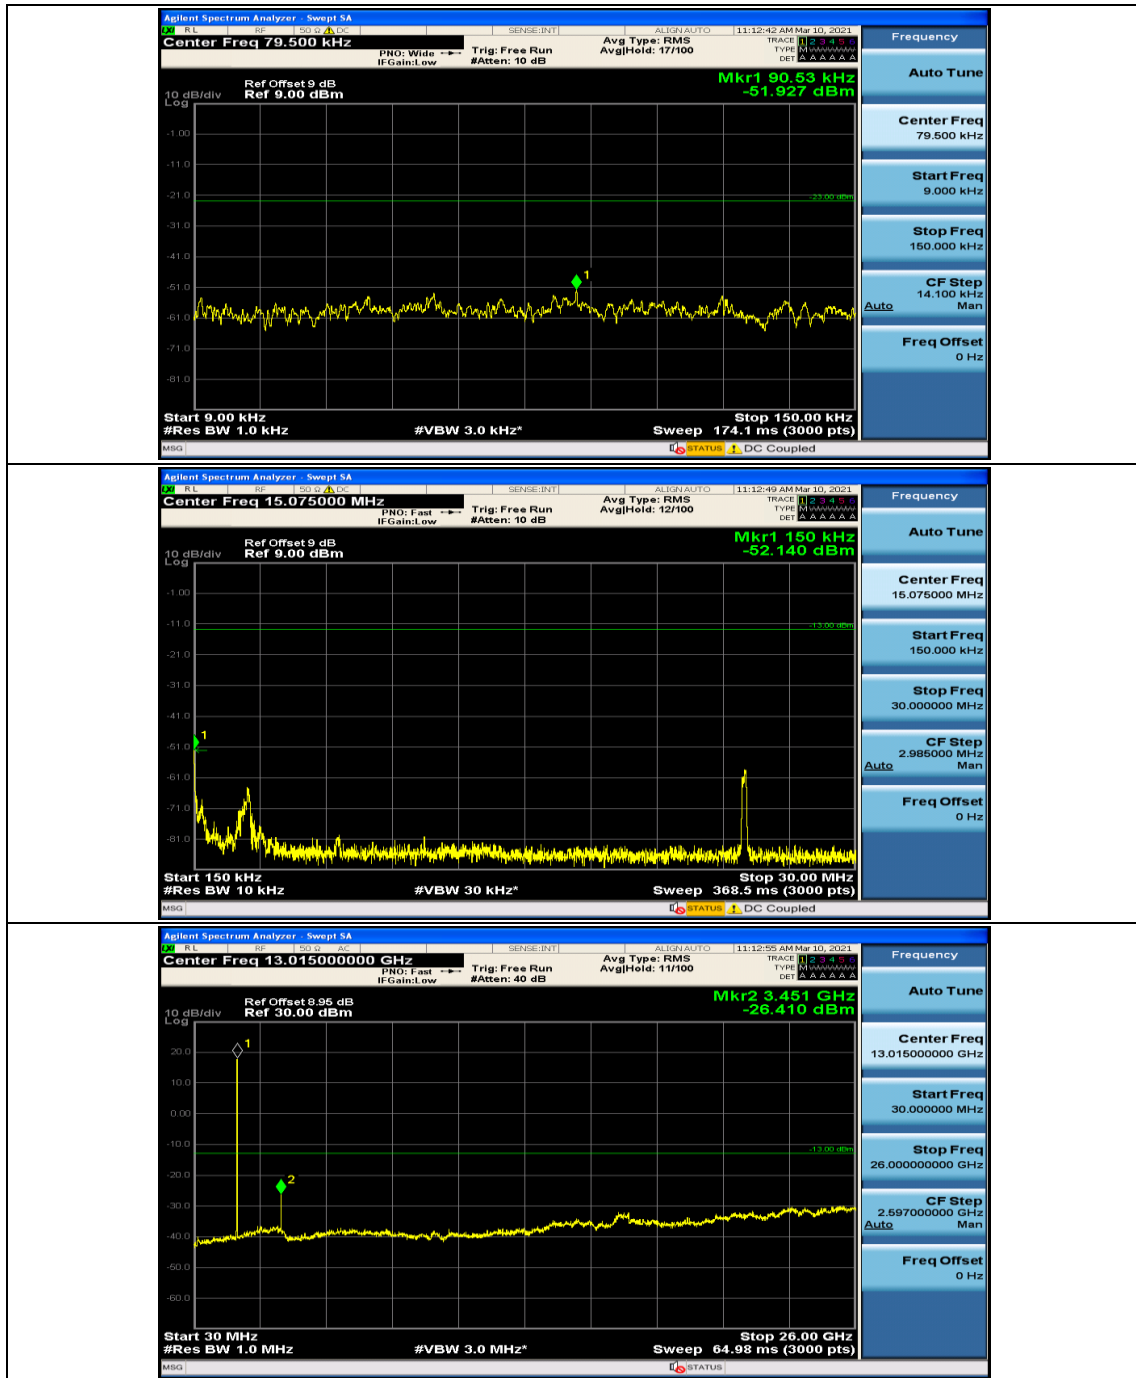

Channel Bandwidth: 15 MHz

Channel Bandwidth: 20 MHz