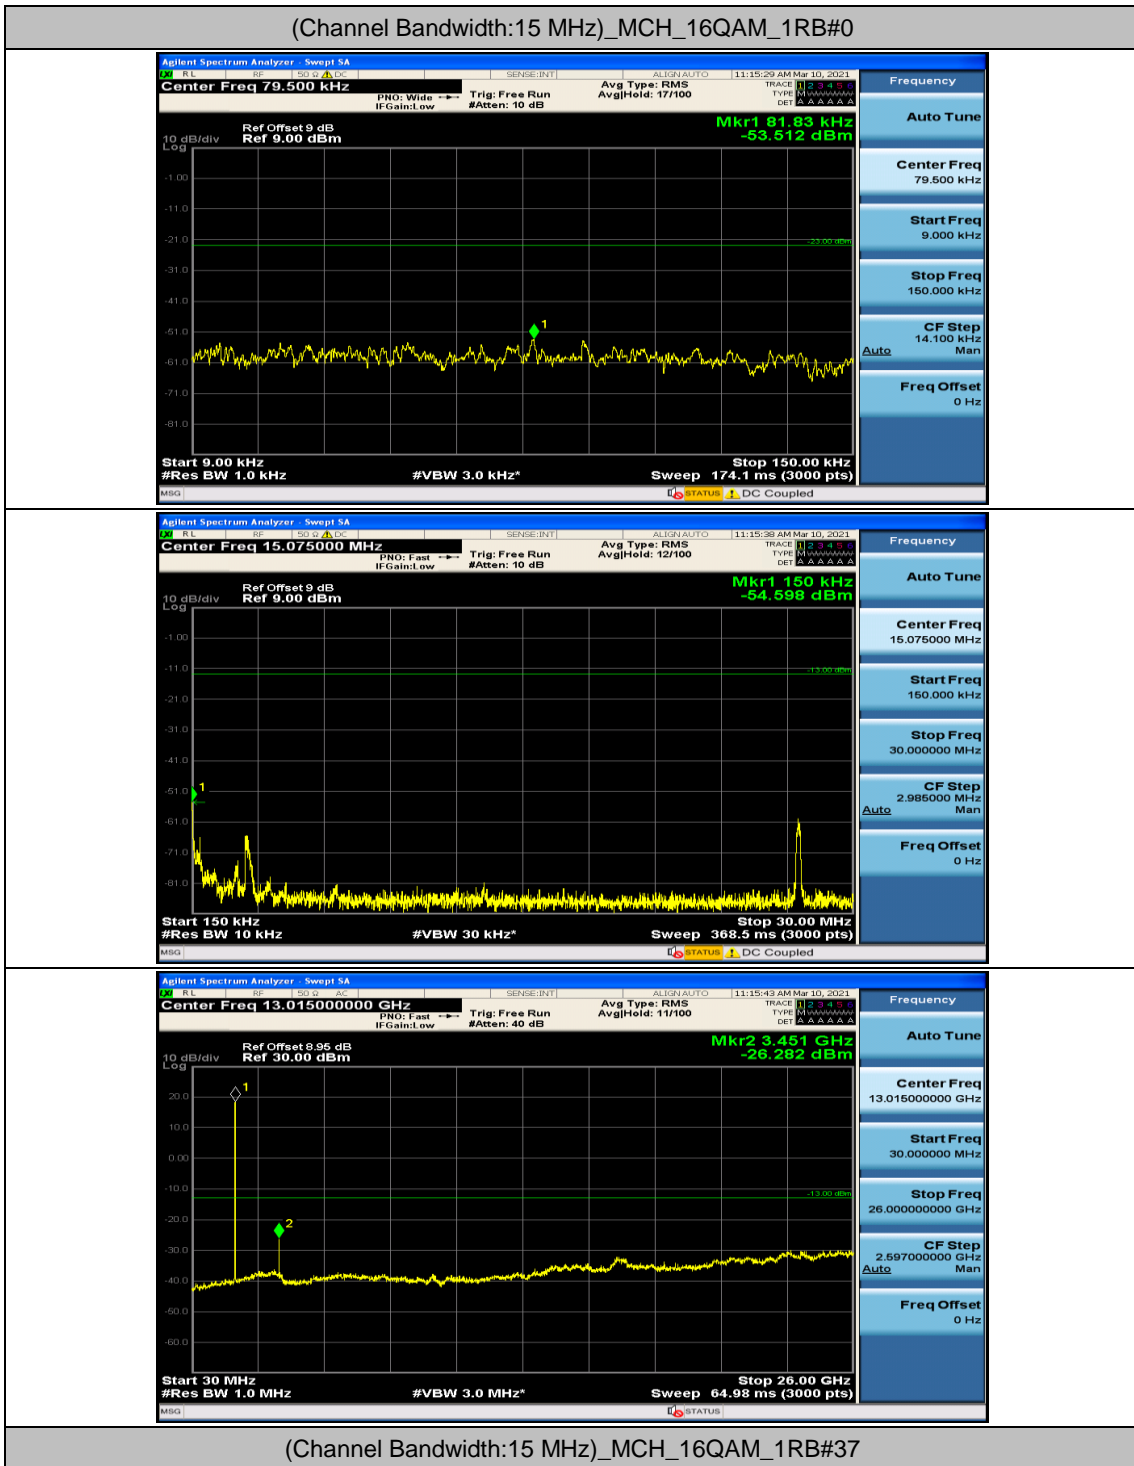

Channel Bandwidth: 15 MHz

Channel Bandwidth: 20 MHz