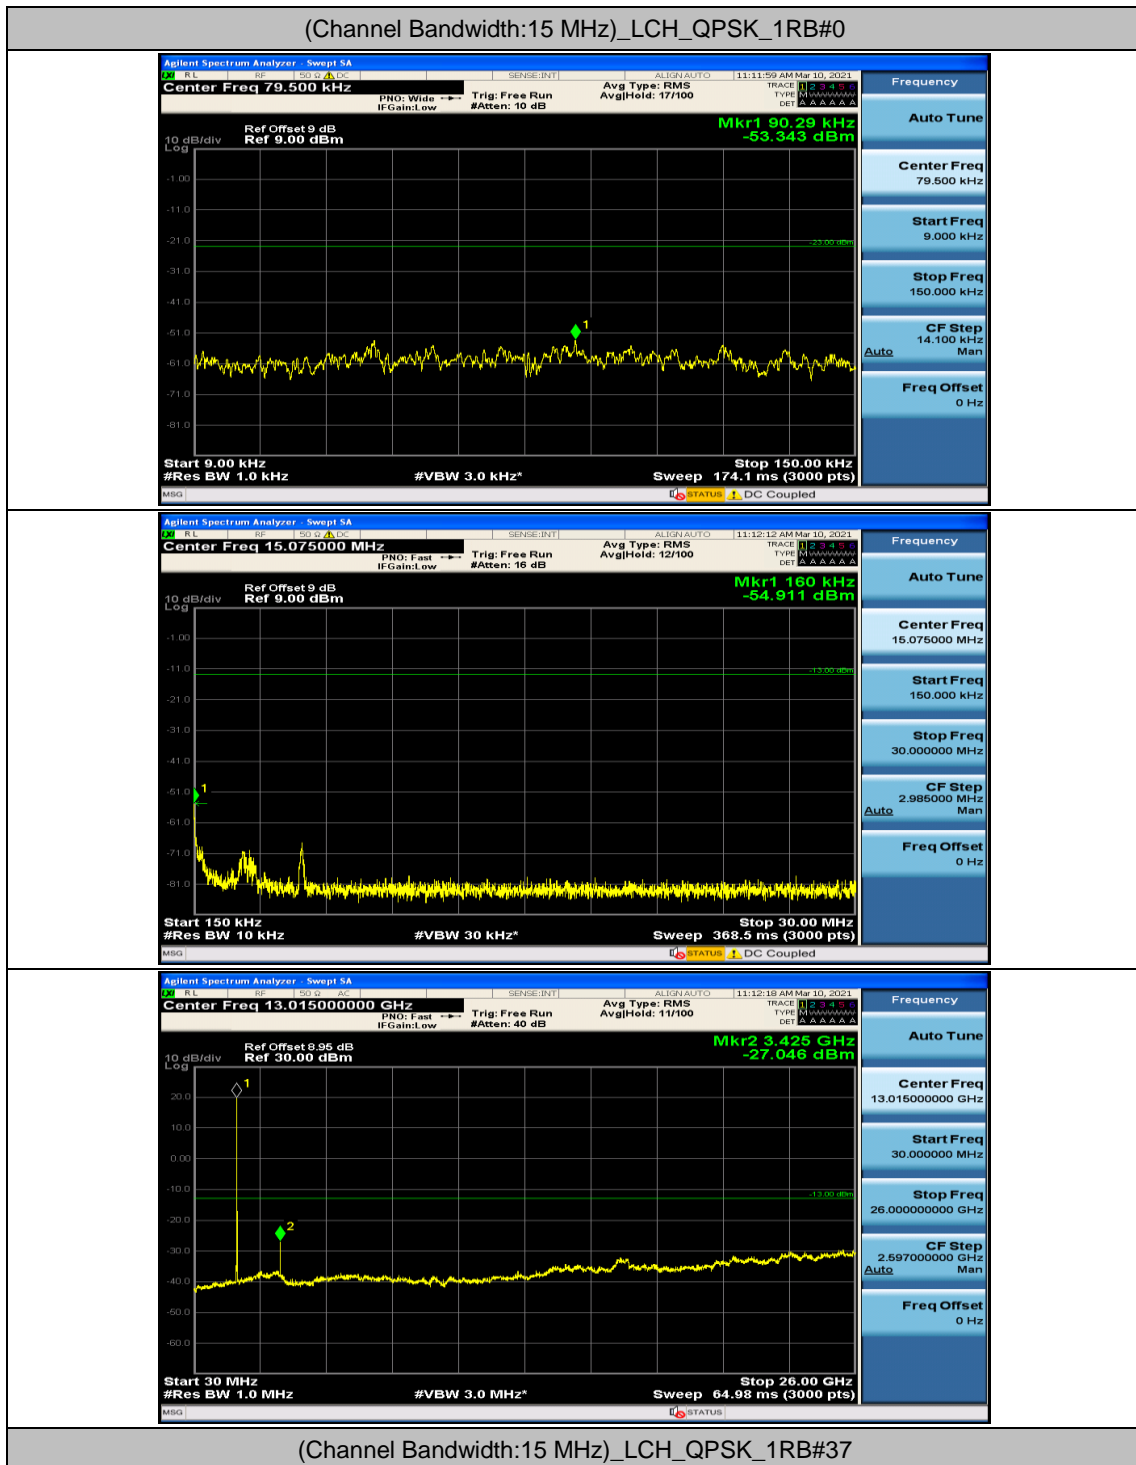

Channel Bandwidth: 15 MHz

Channel Bandwidth: 20 MHz