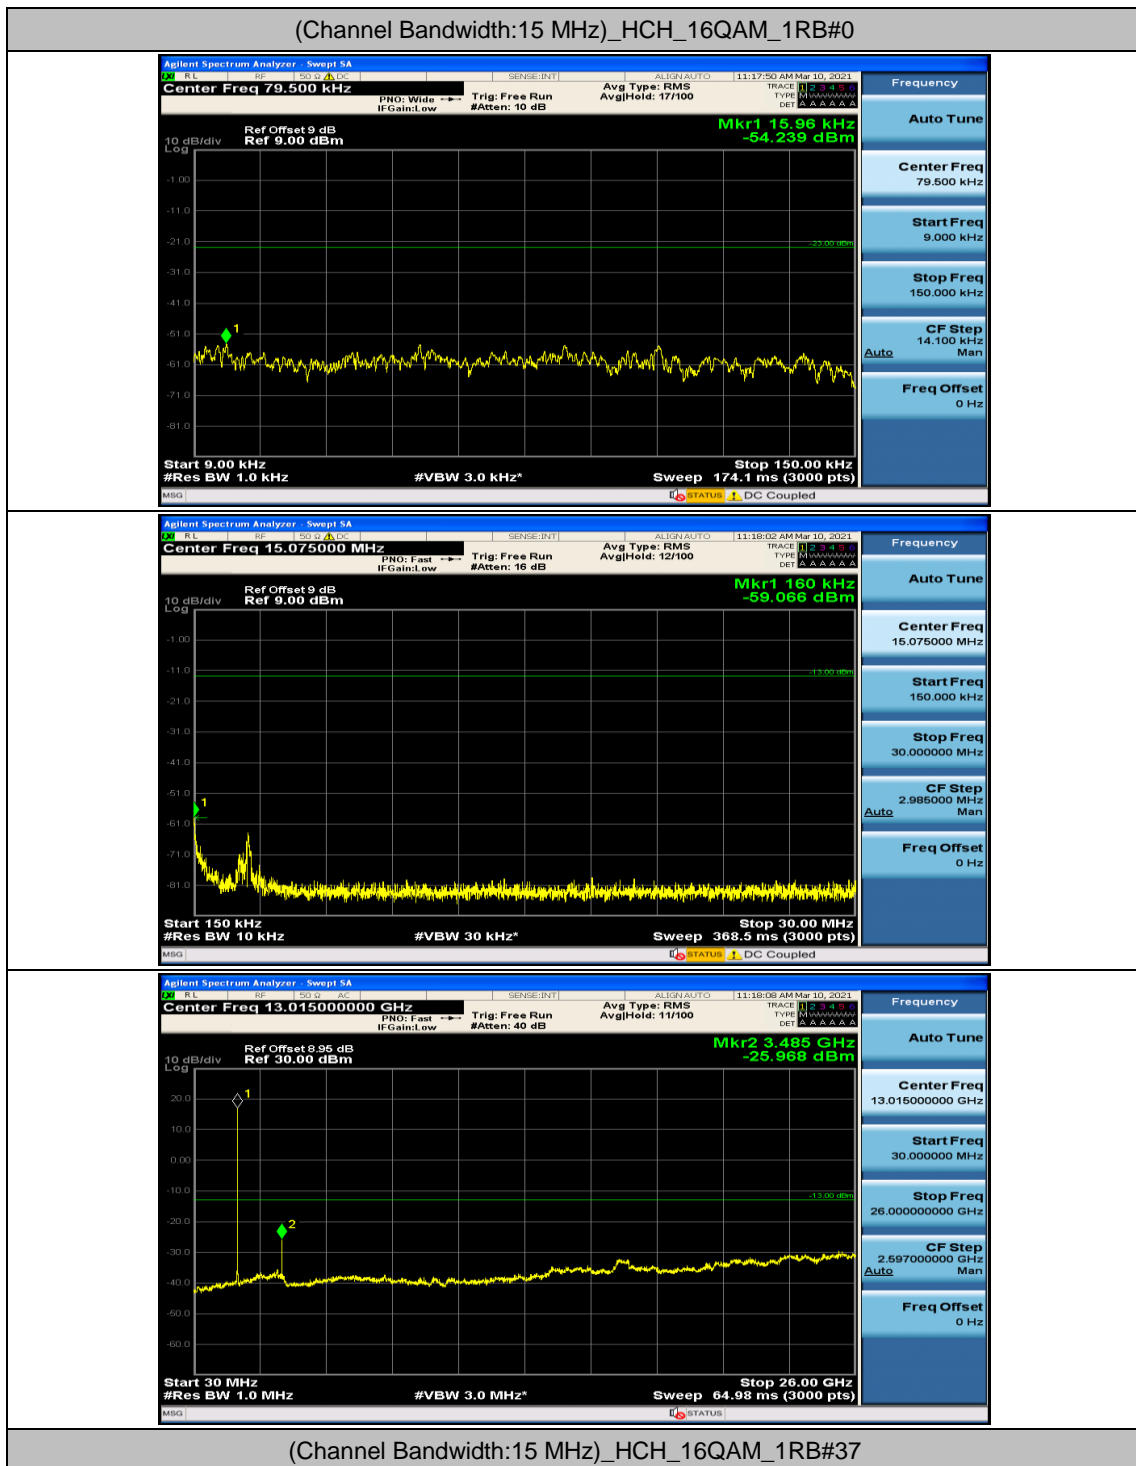

Channel Bandwidth: 15 MHz

Channel Bandwidth: 20 MHz