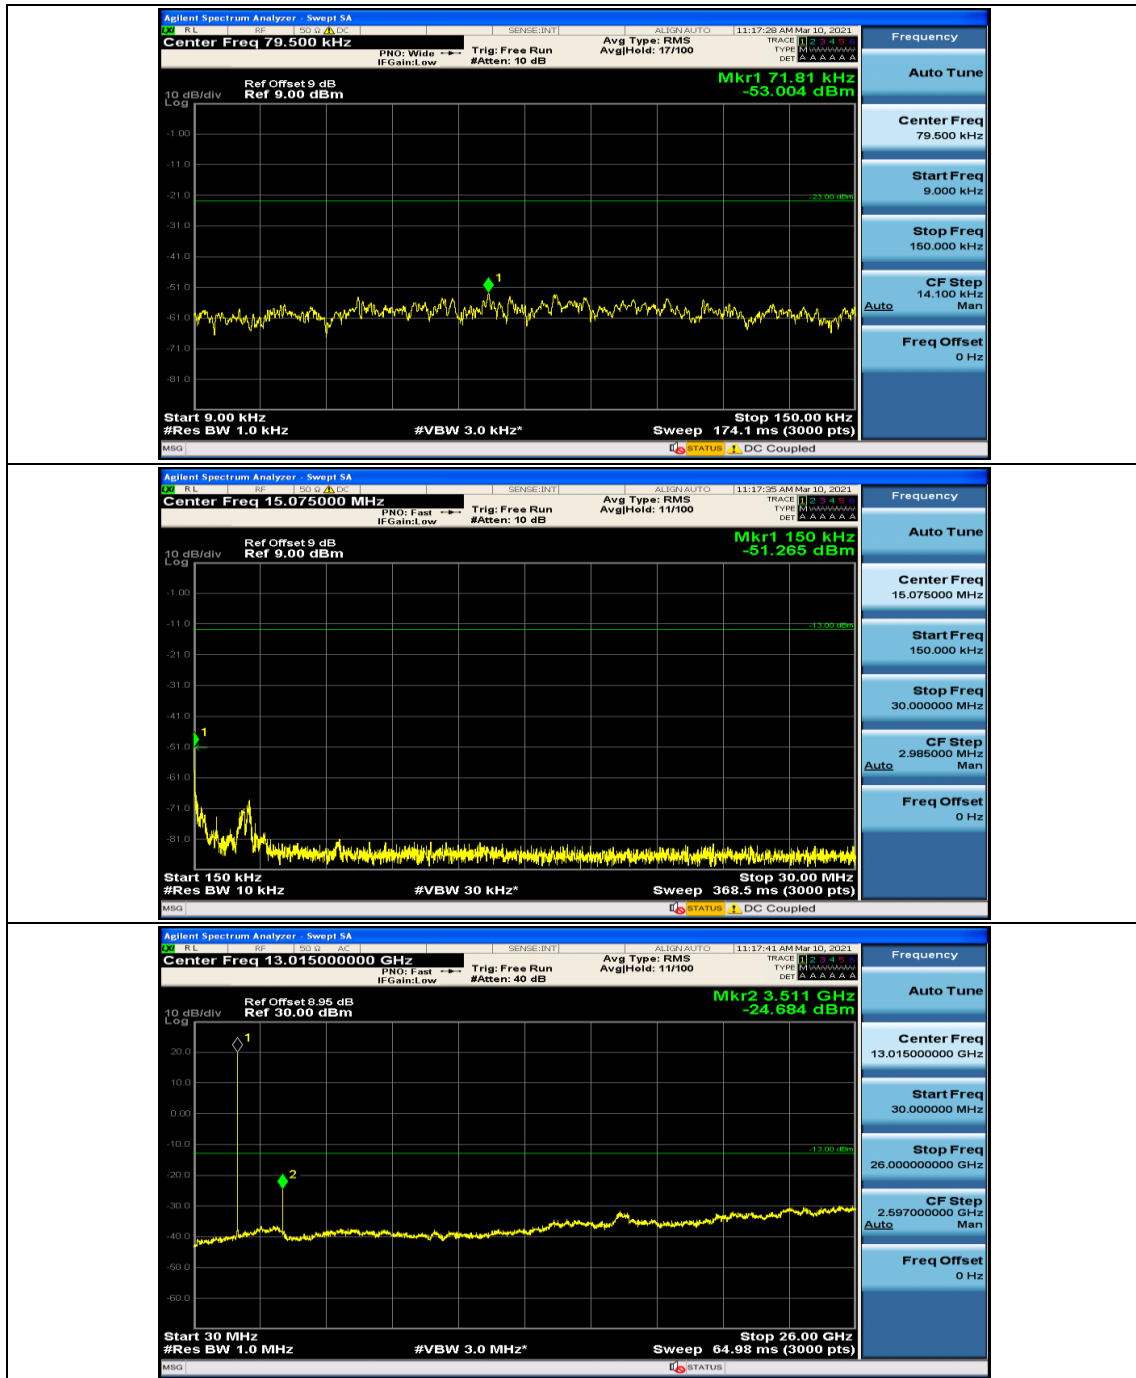

Channel Bandwidth: 15 MHz

Channel Bandwidth: 20 MHz