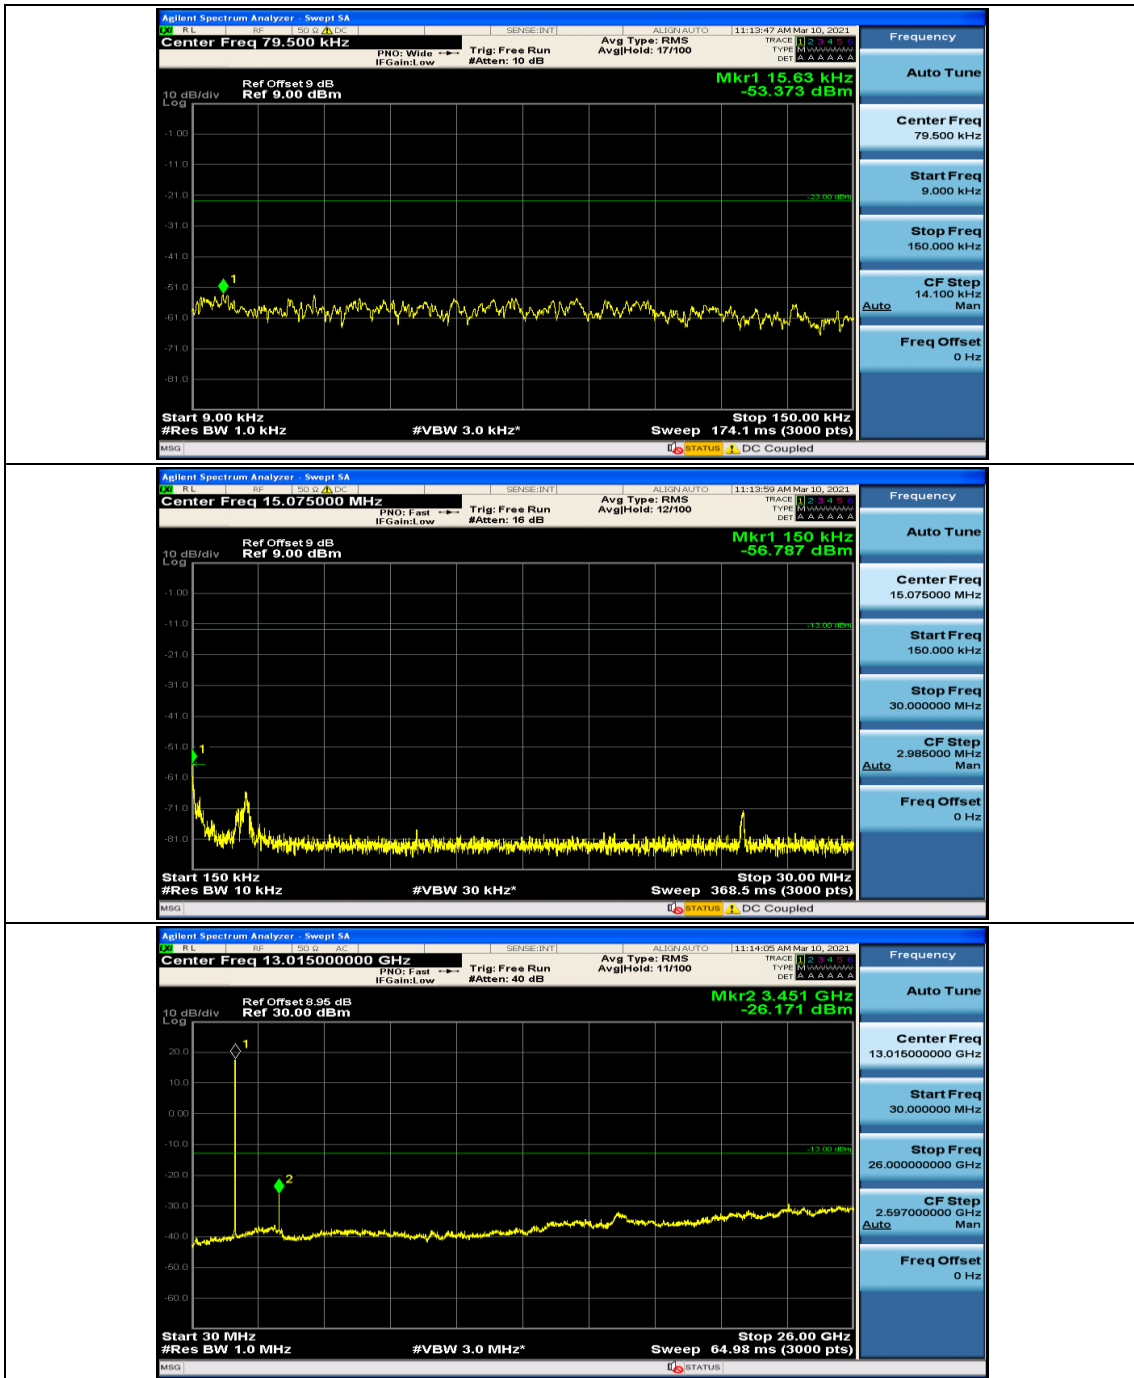

Channel Bandwidth: 15 MHz

Channel Bandwidth: 20 MHz