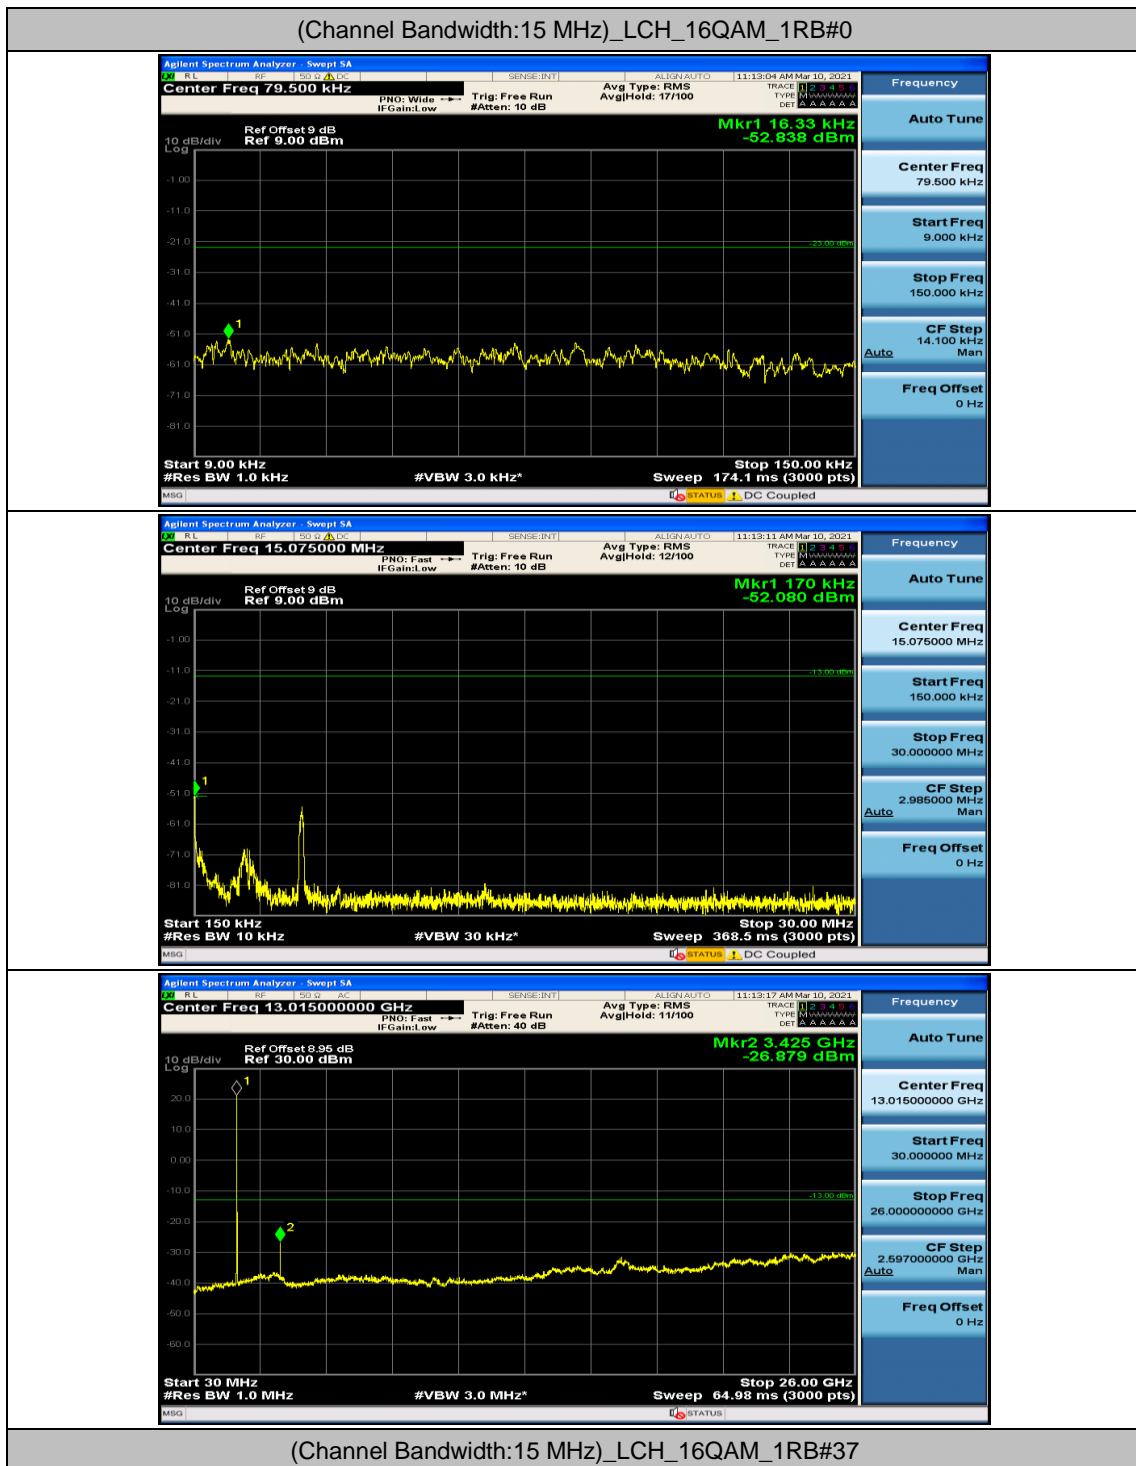

Channel Bandwidth: 15 MHz

Channel Bandwidth: 20 MHz