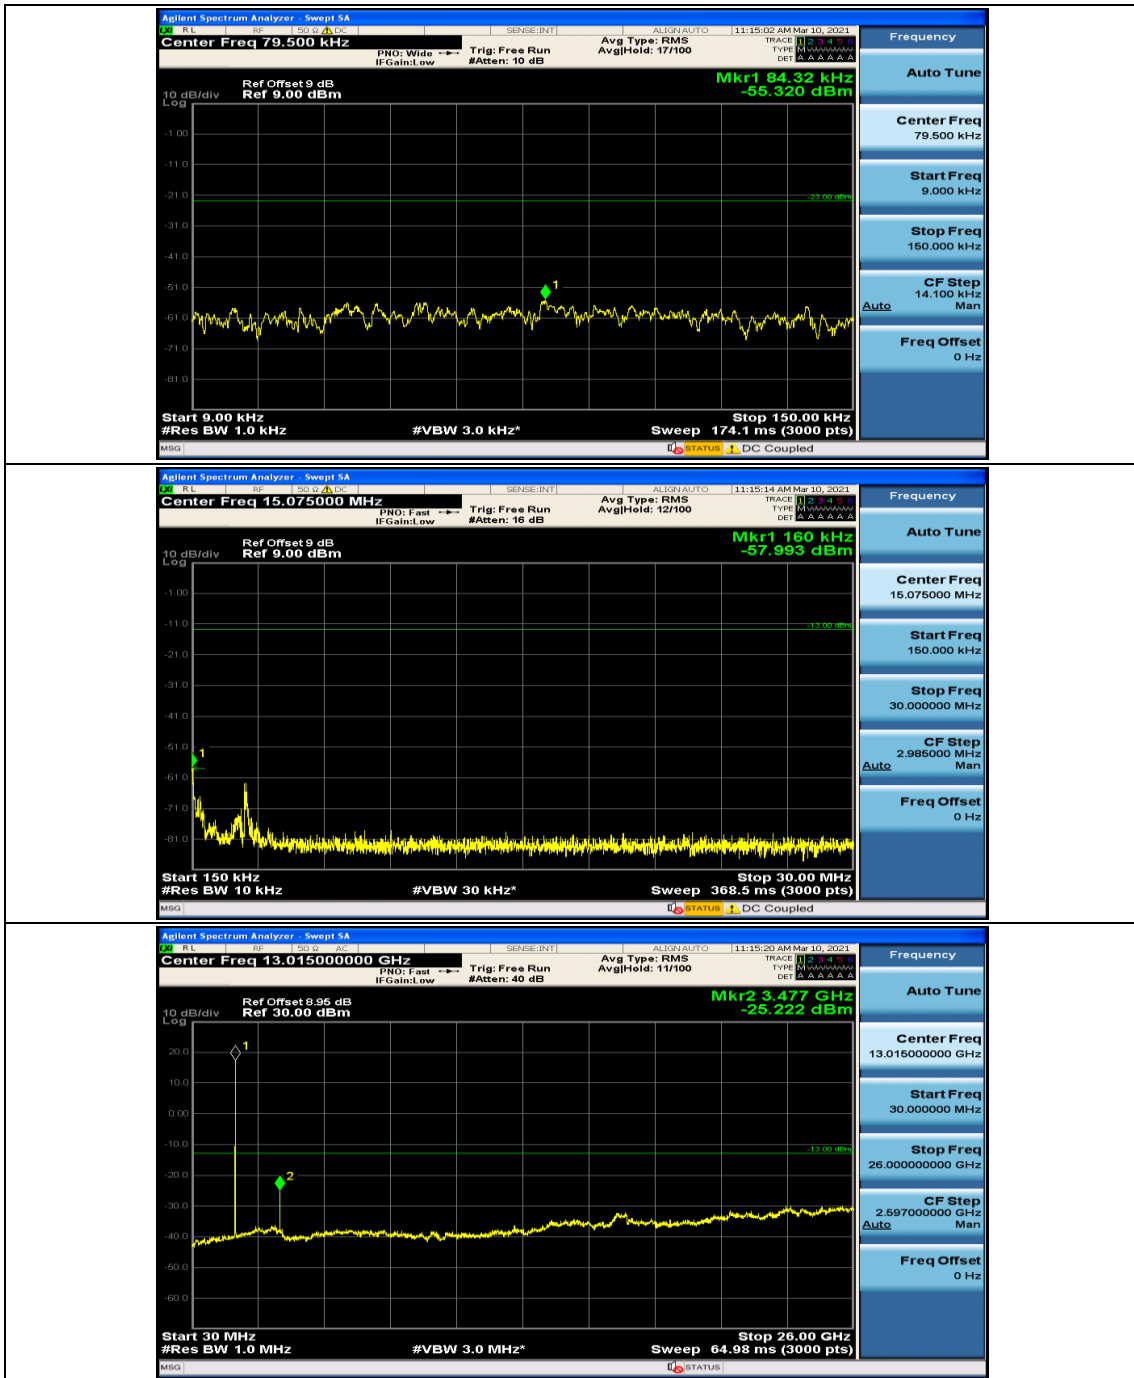

Channel Bandwidth: 15 MHz

Channel Bandwidth: 20 MHz