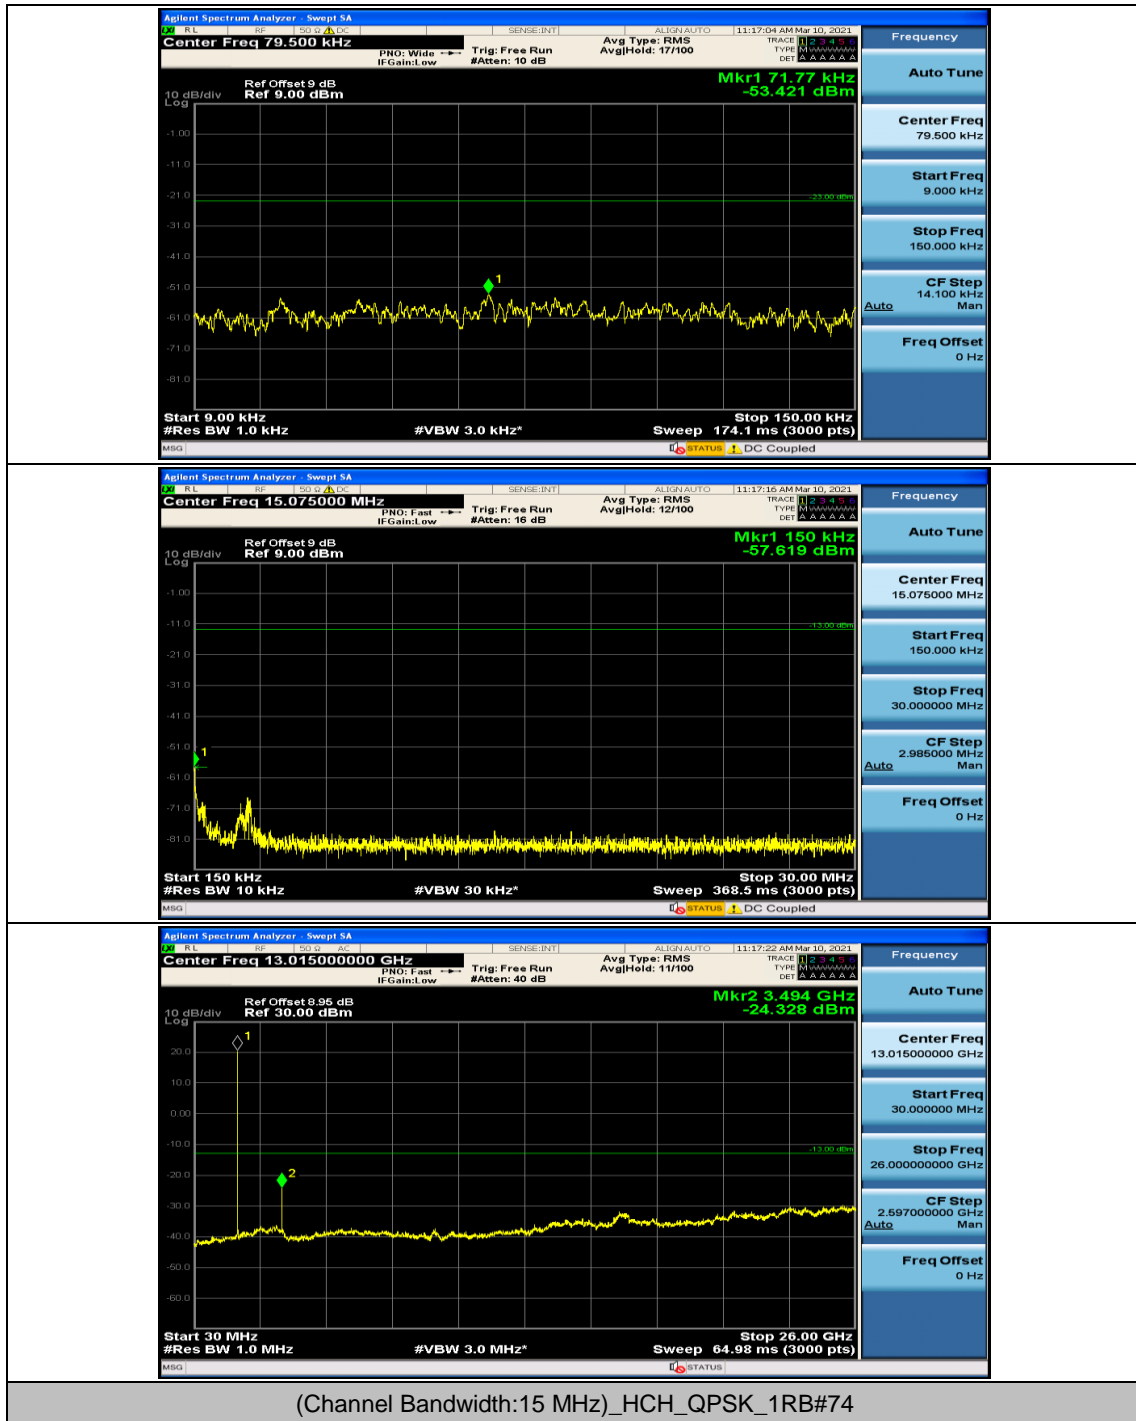

Channel Bandwidth: 15 MHz

Channel Bandwidth: 20 MHz