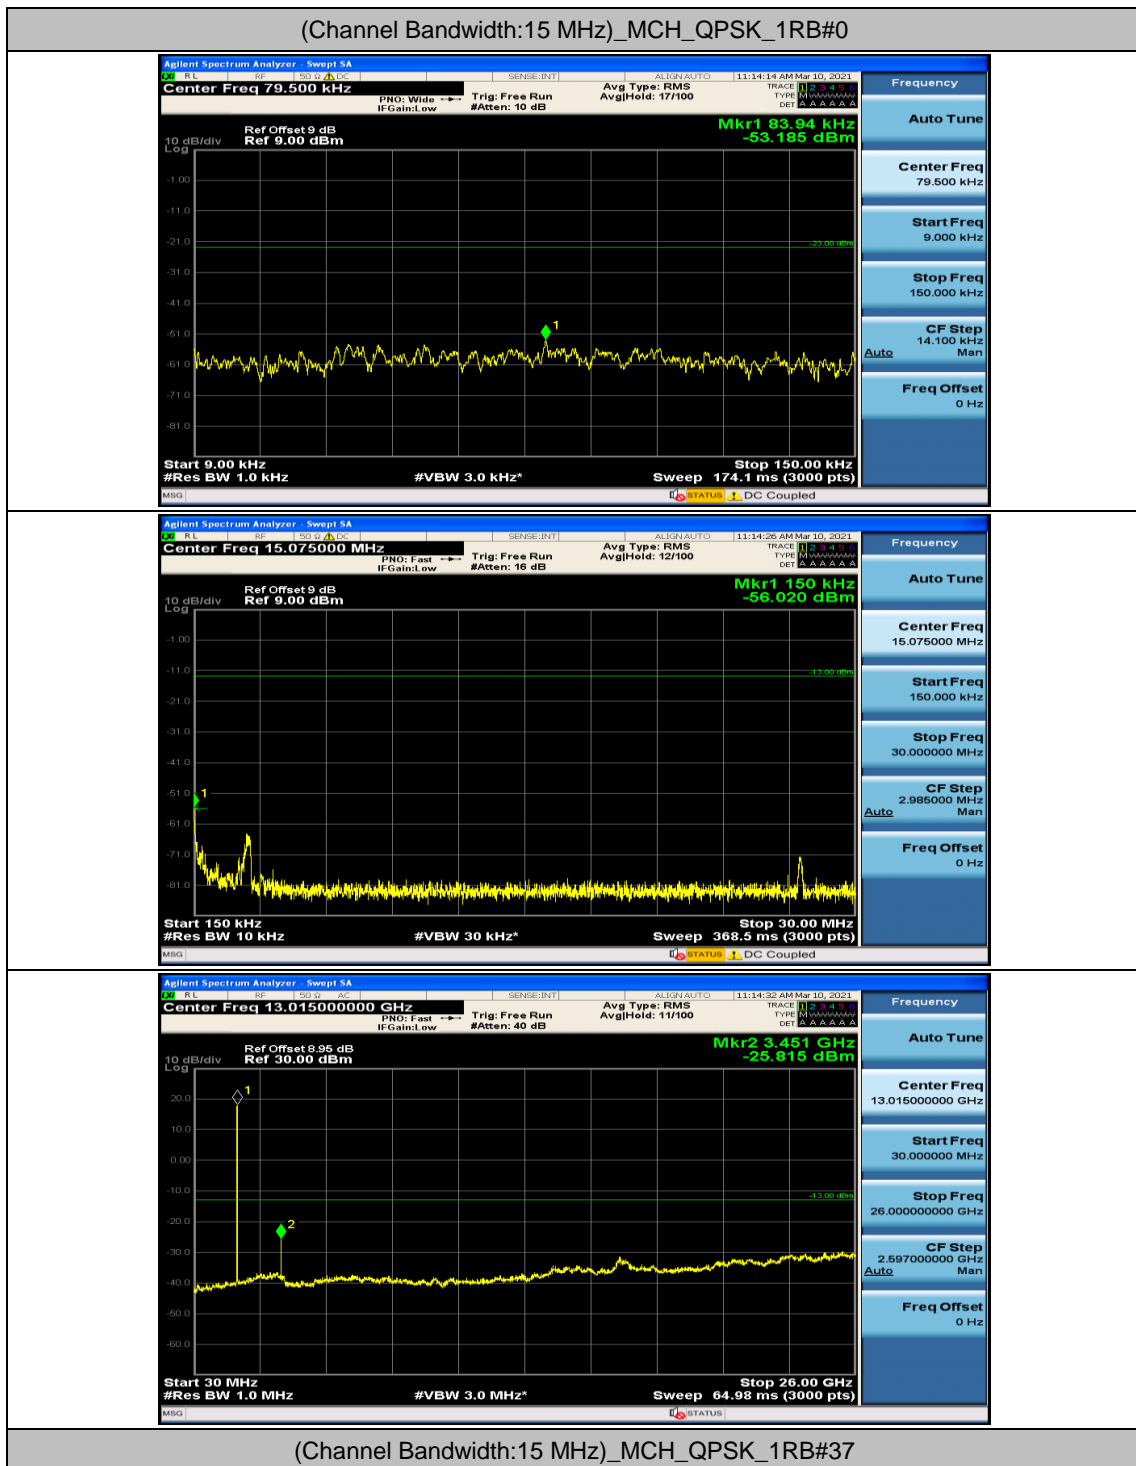

Channel Bandwidth: 15 MHz

Channel Bandwidth: 20 MHz