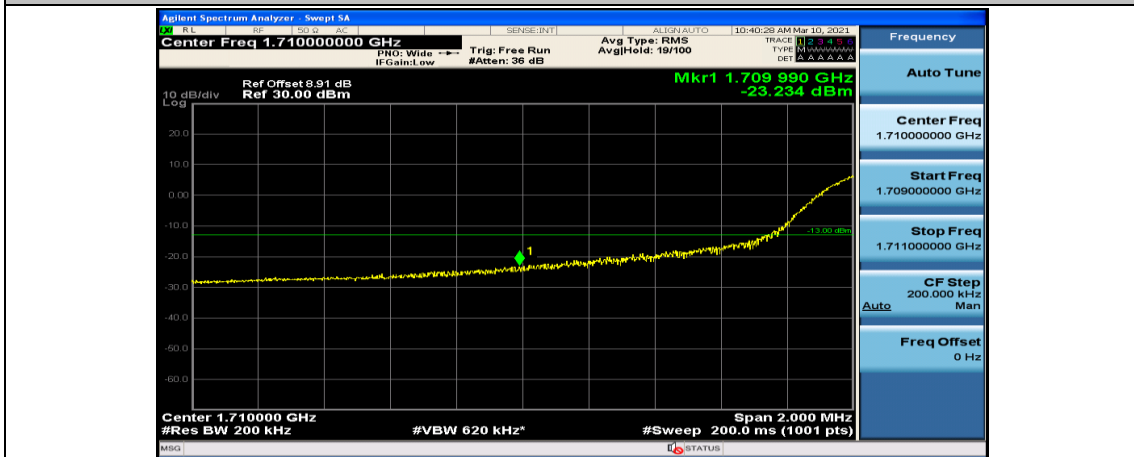

(Channel Bandwidth:15 MHz)_HCH_16QAM_37RB#38

(Channel Bandwidth:15 MHz)_HCH_16QAM_75RB#0

Channel Bandwidth: 20 MHz

(Channel Bandwidth:20 MHz)_LCH_QPSK_1RB#49

(Channel Bandwidth:20 MHz)_LCH_QPSK_1RB#99

(Channel Bandwidth:20 MHz)_LCH_QPSK_50RB#0