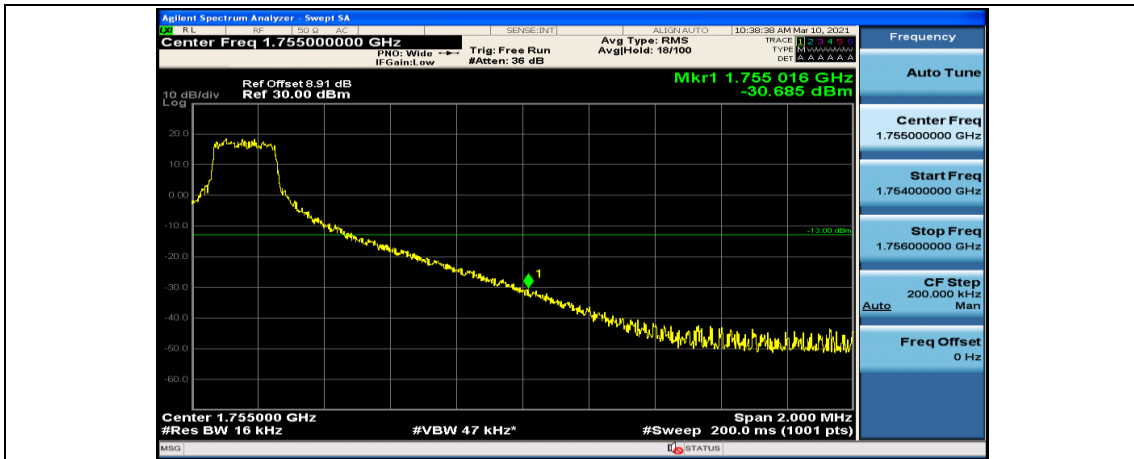

(Channel Bandwidth:15 MHz)_HCH_16QAM_1RB#74