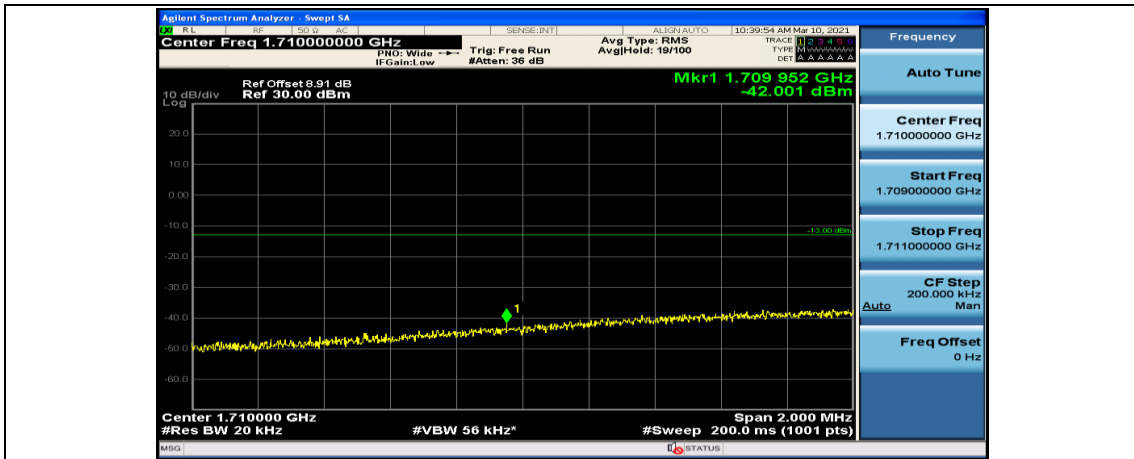

(Channel Bandwidth:15 MHz)_HCH_16QAM_37RB#38

(Channel Bandwidth:15 MHz)_HCH_16QAM_75RB#0

Channel Bandwidth: 20 MHz

(Channel Bandwidth:20 MHz)_LCH_QPSK_1RB#49

(Channel Bandwidth:20 MHz)_LCH_QPSK_1RB#99

(Channel Bandwidth:20 MHz)_LCH_QPSK_50RB#0