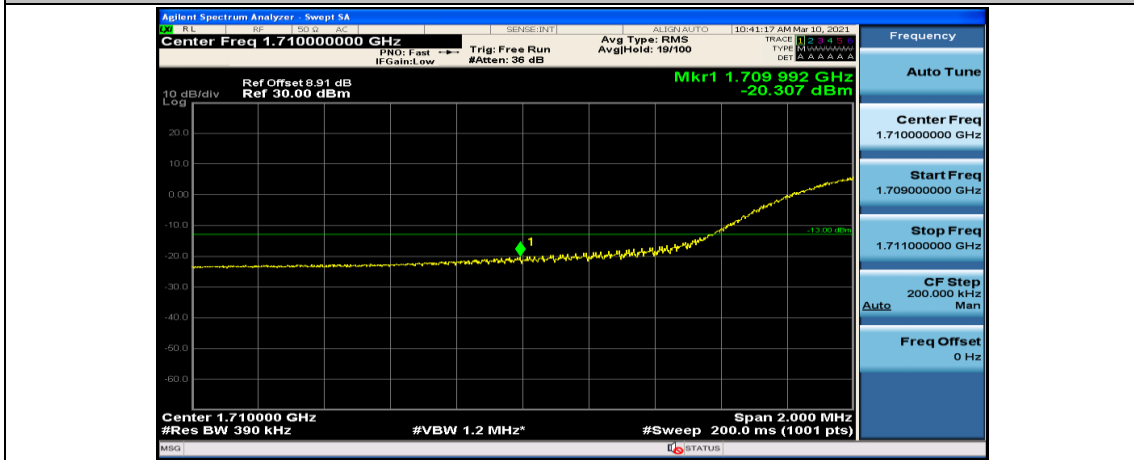

(Channel Bandwidth:20 MHz)_HCH_16QAM_1RB#0