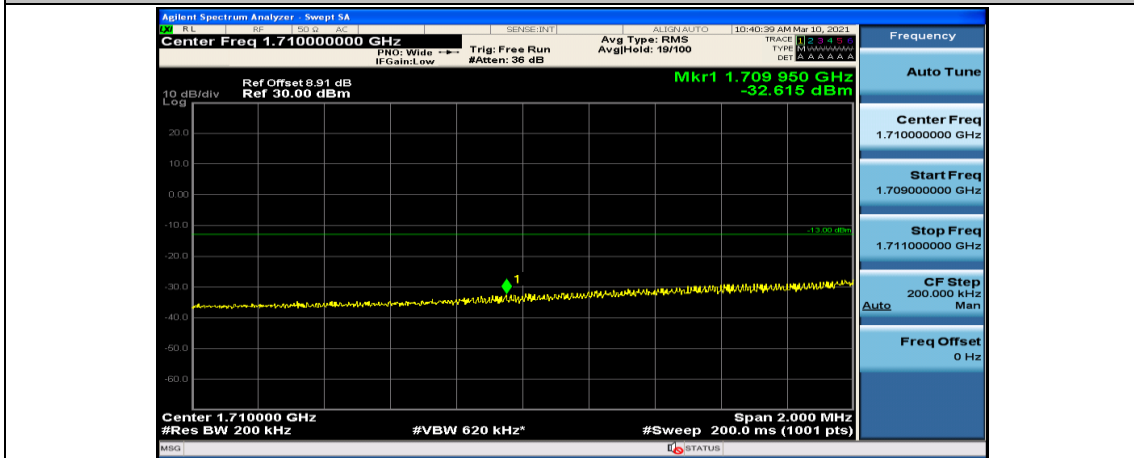

(Channel Bandwidth:20 MHz)_LCH_QPSK_100RB#0