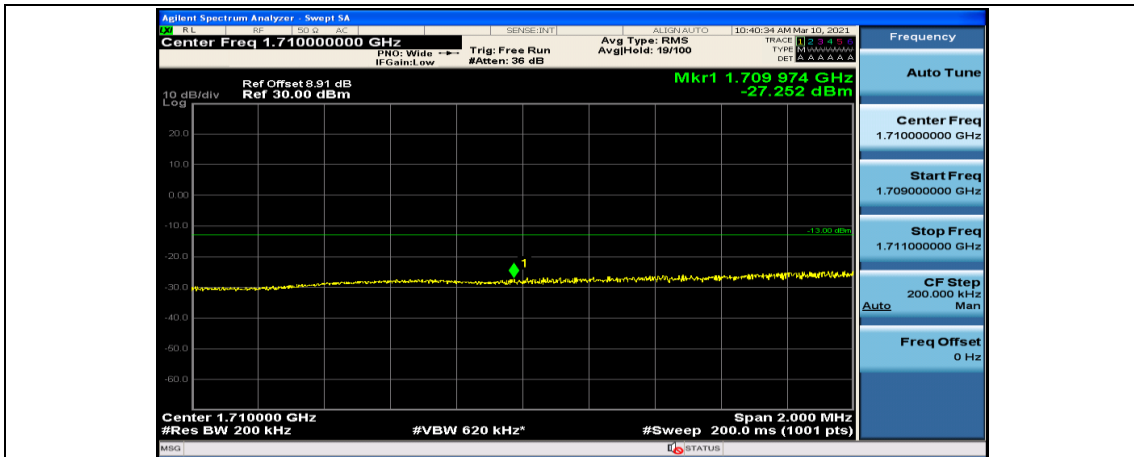

(Channel Bandwidth:20 MHz)_LCH_QPSK_50RB#50