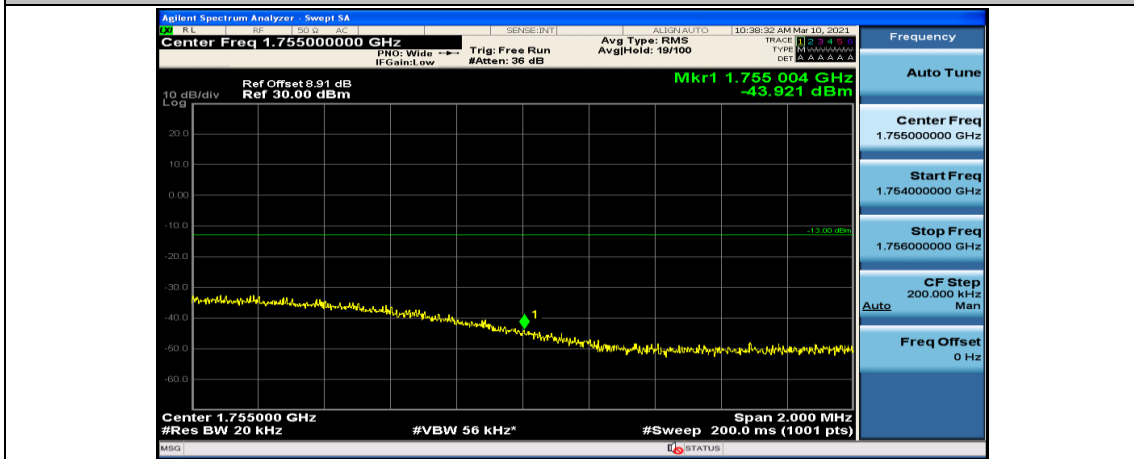

(Channel Bandwidth:15 MHz)_HCH_16QAM_1RB#37