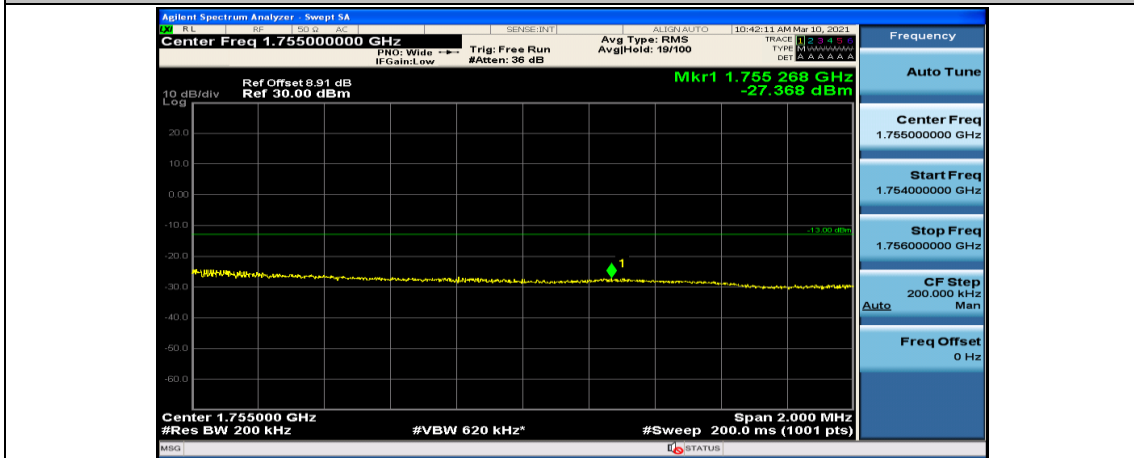

(Channel Bandwidth:20 MHz)_HCH_QPSK_50RB#50