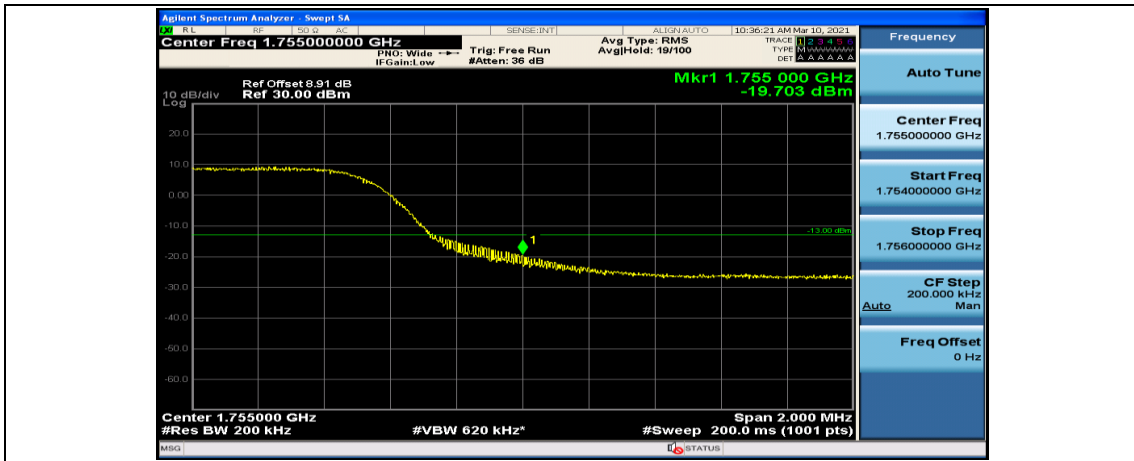

Channel Bandwidth: 10 MHz_LCH_16QAM_1RB#49

Channel Bandwidth: 10 MHz_LCH_16QAM_25RB#0

Channel Bandwidth: 10 MHz_LCH_16QAM_25RB#12

Channel Bandwidth: 10 MHz_LCH_16QAM_25RB#25

Channel Bandwidth: 10 MHz_LCH_16QAM_50RB#0

Channel Bandwidth: 15 MHz

(Channel Bandwidth:15 MHz)_LCH_QPSK_1RB#74

(Channel Bandwidth:15 MHz)_LCH_QPSK_37RB#0

(Channel Bandwidth:15 MHz)_LCH_QPSK_37RB#18

(Channel Bandwidth:15 MHz)_LCH_QPSK_37RB#38

(Channel Bandwidth:15 MHz)_LCH_QPSK_75RB#0