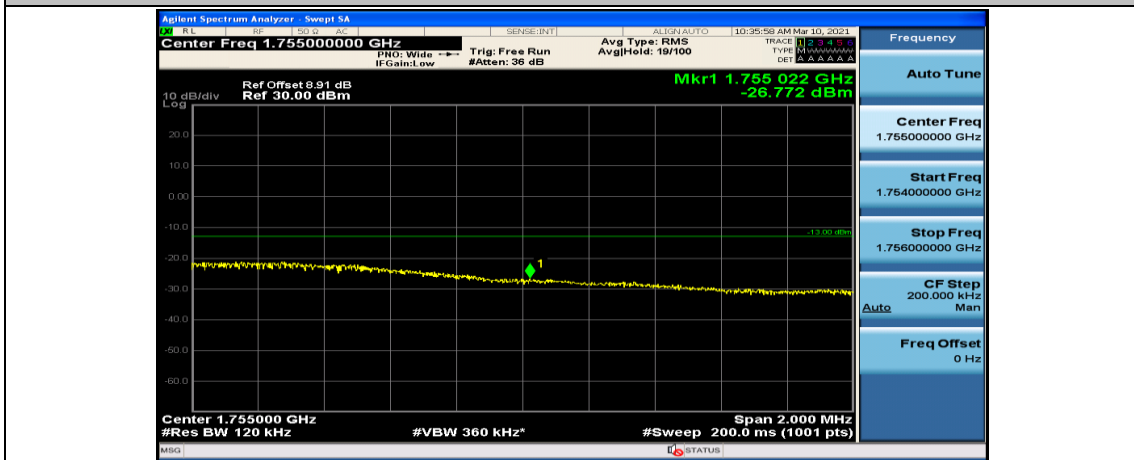

Channel Bandwidth: 10 MHz_LCH_16QAM_1RB#49

Channel Bandwidth: 10 MHz_LCH_16QAM_25RB#0

Channel Bandwidth: 10 MHz_LCH_16QAM_25RB#12

Channel Bandwidth: 10 MHz_LCH_16QAM_25RB#25

Channel Bandwidth: 10 MHz_LCH_16QAM_50RB#0

Channel Bandwidth: 15 MHz

(Channel Bandwidth:15 MHz)_LCH_QPSK_1RB#74

(Channel Bandwidth:15 MHz)_LCH_QPSK_37RB#0

(Channel Bandwidth:15 MHz)_LCH_QPSK_37RB#18

(Channel Bandwidth:15 MHz)_LCH_QPSK_37RB#38

(Channel Bandwidth:15 MHz)_LCH_QPSK_75RB#0