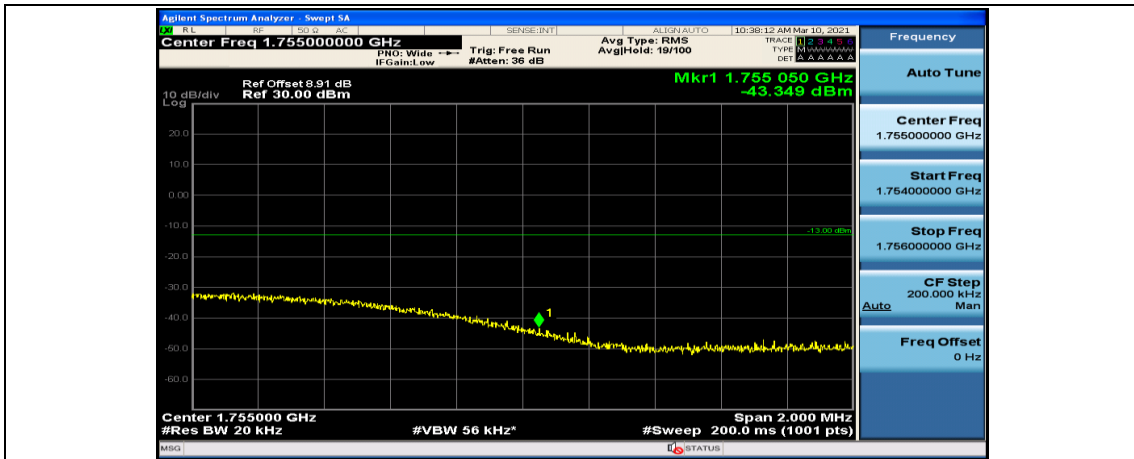

(Channel Bandwidth:15 MHz)_HCH_QPSK_1RB#37