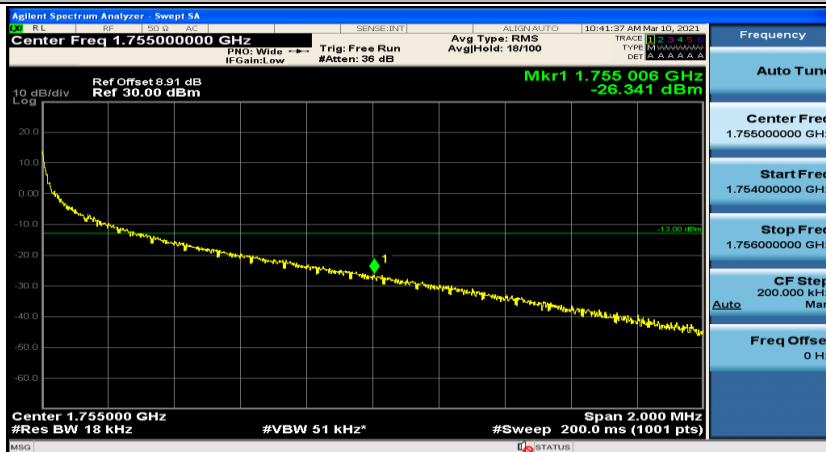

(Channel Bandwidth:20 MHz)_HCH_QPSK_50RB#0