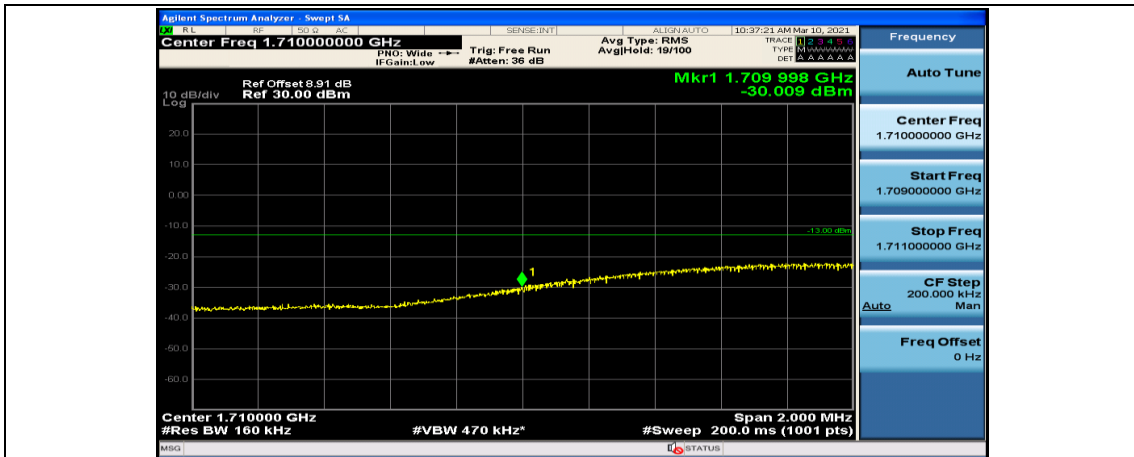

Channel Bandwidth: 15 MHz

(Channel Bandwidth:15 MHz)_LCH_QPSK_1RB#74

(Channel Bandwidth:15 MHz)_LCH_QPSK_37RB#0

(Channel Bandwidth:15 MHz)_LCH_QPSK_37RB#18

(Channel Bandwidth:15 MHz)_LCH_QPSK_37RB#38

(Channel Bandwidth:15 MHz)_LCH_QPSK_75RB#0