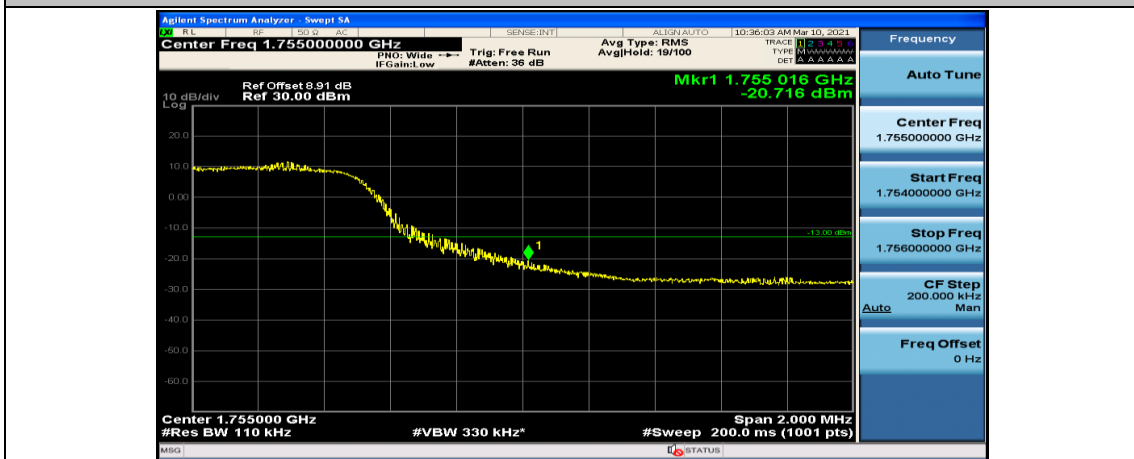

Channel Bandwidth: 10 MHz_LCH_16QAM_1RB#49

Channel Bandwidth: 10 MHz_LCH_16QAM_25RB#0

Channel Bandwidth: 10 MHz_LCH_16QAM_25RB#12

Channel Bandwidth: 10 MHz_LCH_16QAM_25RB#25

Channel Bandwidth: 10 MHz_LCH_16QAM_50RB#0

Channel Bandwidth: 15 MHz

(Channel Bandwidth:15 MHz)_LCH_QPSK_1RB#74

(Channel Bandwidth:15 MHz)_LCH_QPSK_37RB#0

(Channel Bandwidth:15 MHz)_LCH_QPSK_37RB#18

(Channel Bandwidth:15 MHz)_LCH_QPSK_37RB#38

(Channel Bandwidth:15 MHz)_LCH_QPSK_75RB#0