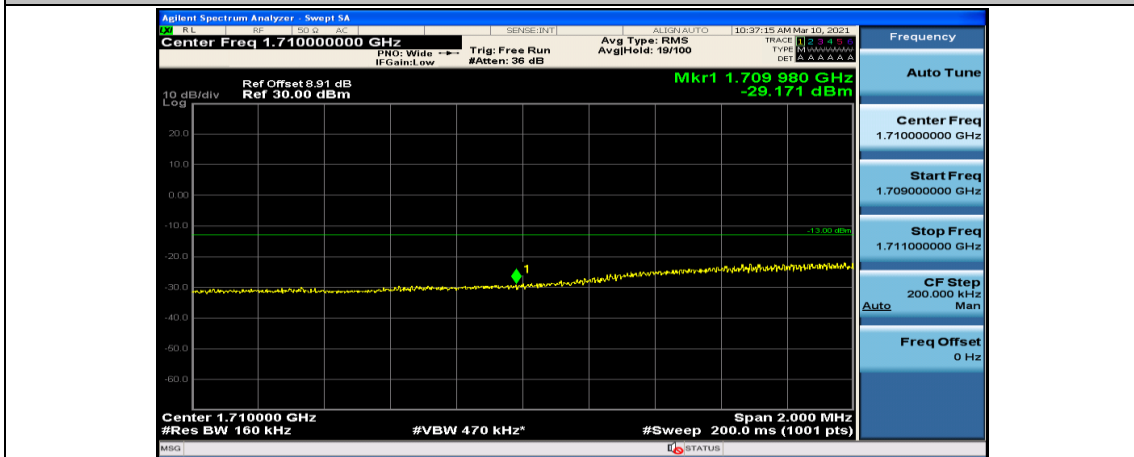

Channel Bandwidth: 15 MHz

(Channel Bandwidth:15 MHz)_LCH_QPSK_1RB#74

(Channel Bandwidth:15 MHz)_LCH_QPSK_37RB#0

(Channel Bandwidth:15 MHz)_LCH_QPSK_37RB#18

(Channel Bandwidth:15 MHz)_LCH_QPSK_37RB#38

(Channel Bandwidth:15 MHz)_LCH_QPSK_75RB#0