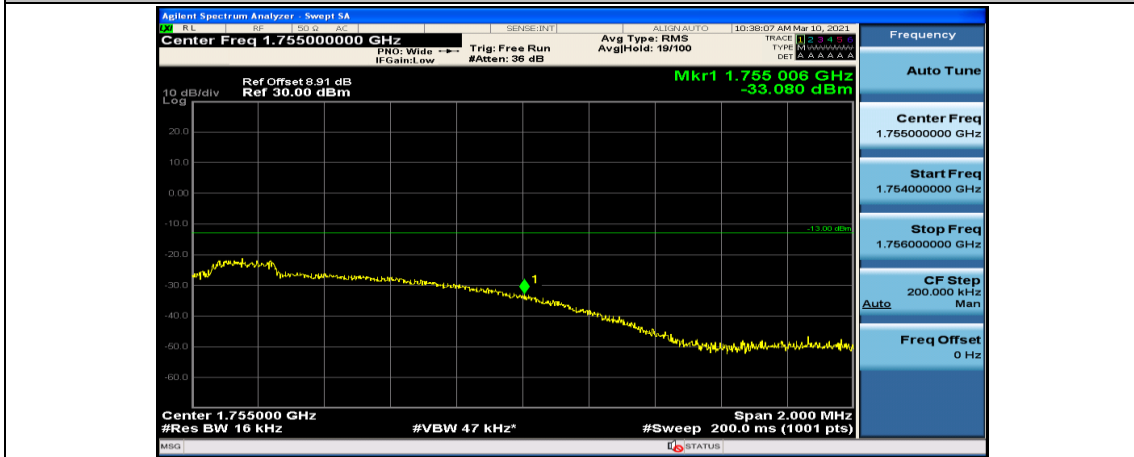

(Channel Bandwidth:15 MHz)_HCH_QPSK_1RB#0