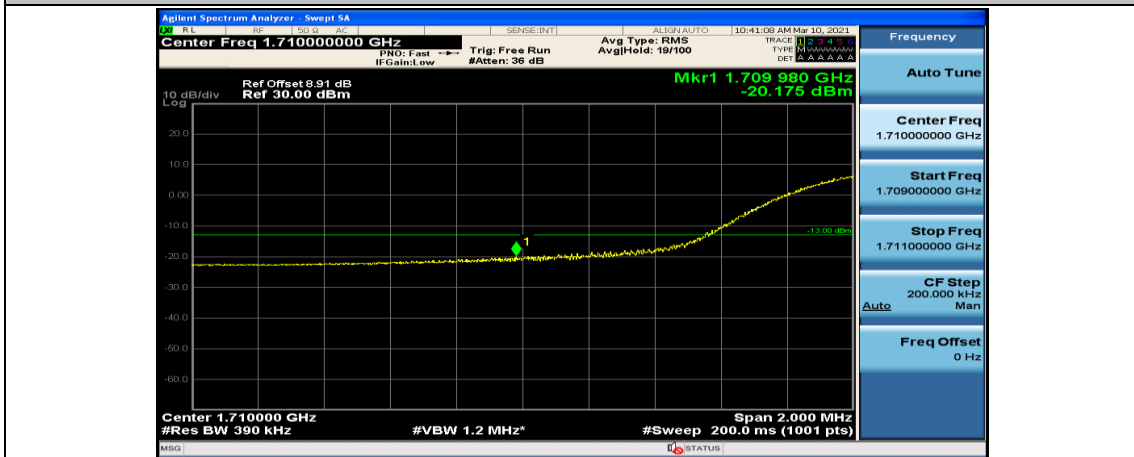

(Channel Bandwidth:20 MHz)_HCH_QPSK_1RB#0