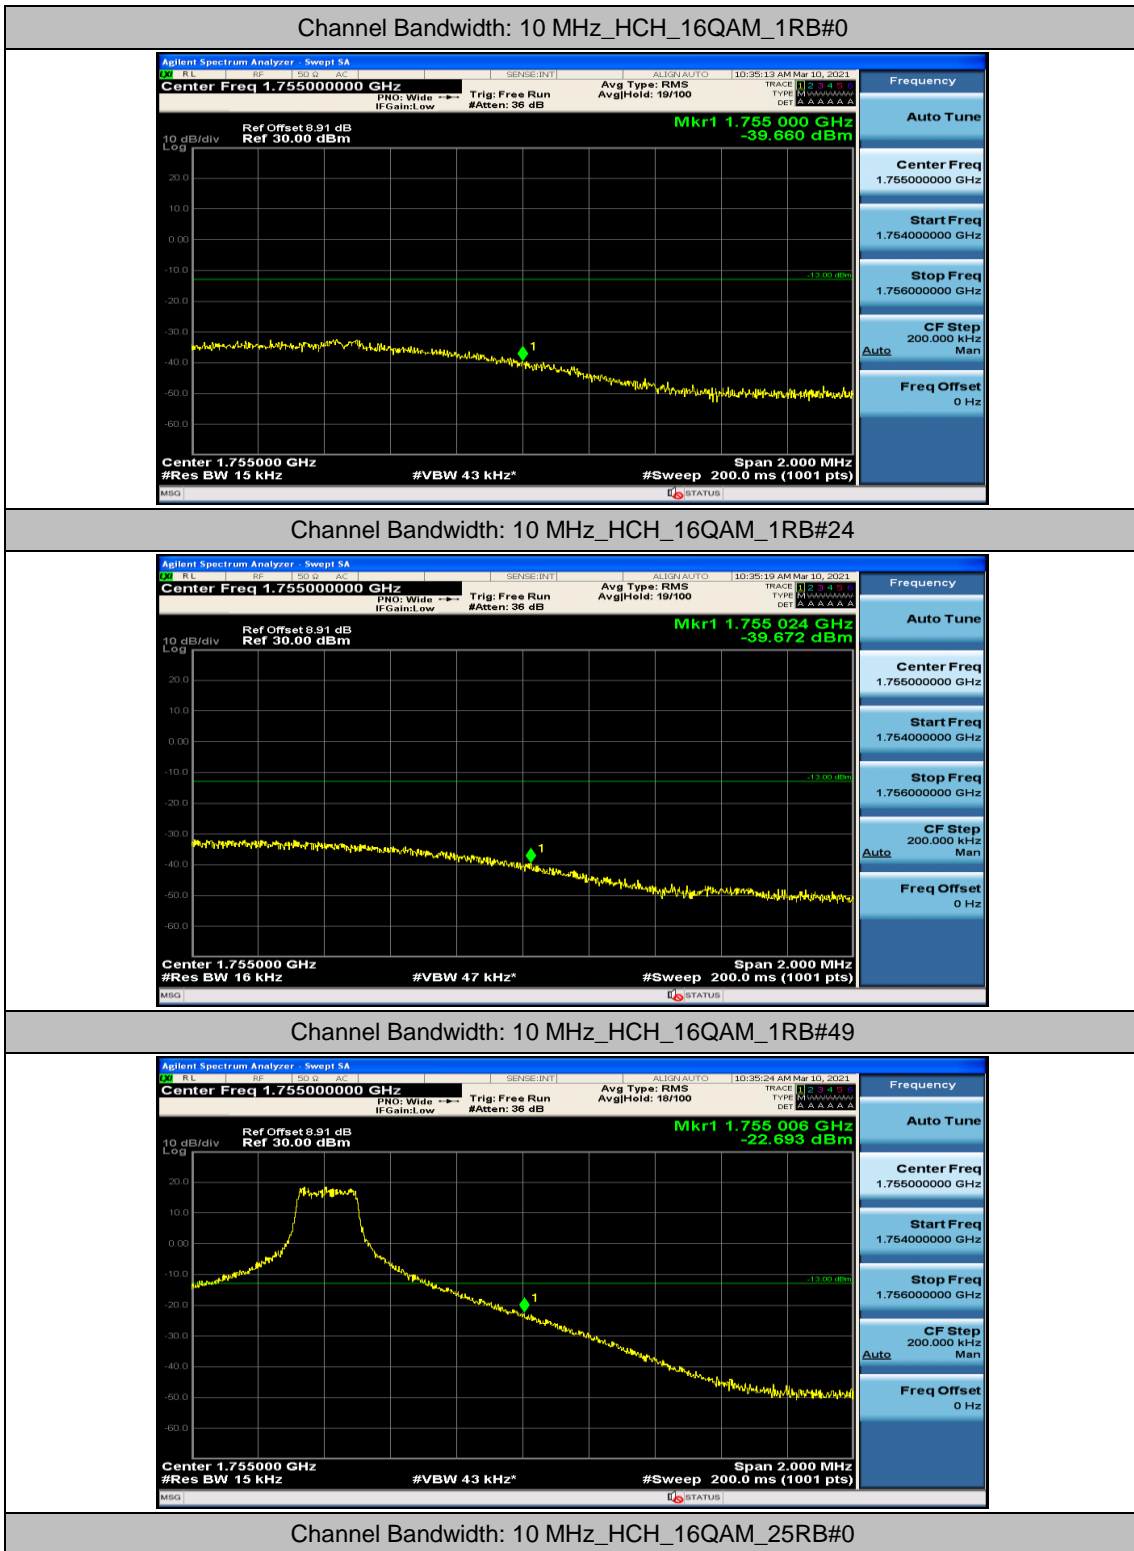

Channel Bandwidth: 10 MHz_HCH_QPSK_1RB#24

Channel Bandwidth: 10 MHz_HCH_QPSK_1RB#49

Channel Bandwidth: 10 MHz_HCH_QPSK_50RB#0

Channel Bandwidth: 10 MHz_LCH_16QAM_1RB#0

Channel Bandwidth: 10 MHz_LCH_16QAM_1RB#24

Channel Bandwidth: 10 MHz_LCH_16QAM_1RB#49

Channel Bandwidth: 10 MHz_LCH_16QAM_25RB#0

Channel Bandwidth: 10 MHz_LCH_16QAM_25RB#12

Channel Bandwidth: 10 MHz_LCH_16QAM_25RB#25

Channel Bandwidth: 10 MHz_LCH_16QAM_50RB#0

Channel Bandwidth: 15 MHz

(Channel Bandwidth:15 MHz)_LCH_QPSK_1RB#74

(Channel Bandwidth:15 MHz)_LCH_QPSK_37RB#0

(Channel Bandwidth:15 MHz)_LCH_QPSK_37RB#18

(Channel Bandwidth:15 MHz)_LCH_QPSK_37RB#38

(Channel Bandwidth:15 MHz)_LCH_QPSK_75RB#0