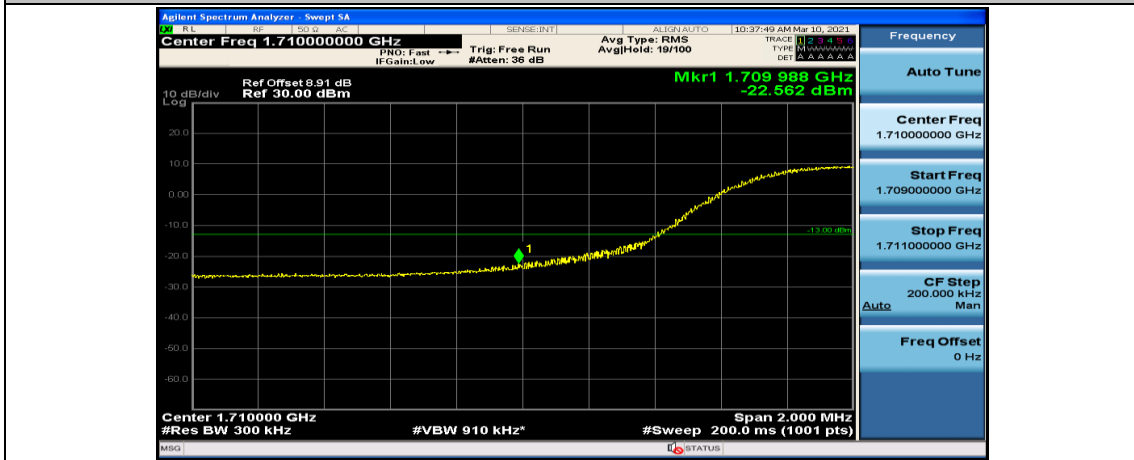

Channel Bandwidth: 15 MHz

(Channel Bandwidth:15 MHz)_LCH_QPSK_1RB#74

(Channel Bandwidth:15 MHz)_LCH_QPSK_37RB#0

(Channel Bandwidth:15 MHz)_LCH_QPSK_37RB#18

(Channel Bandwidth:15 MHz)_LCH_QPSK_37RB#38

(Channel Bandwidth:15 MHz)_LCH_QPSK_75RB#0