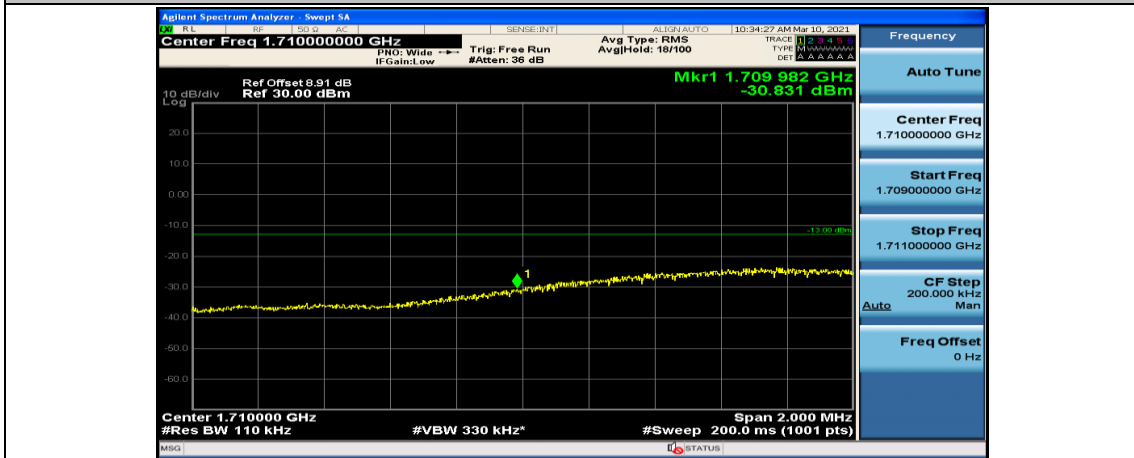

Channel Bandwidth: 10 MHz_LCH_16QAM_1RB#49

Channel Bandwidth: 10 MHz_LCH_16QAM_25RB#0

Channel Bandwidth: 10 MHz_LCH_16QAM_25RB#12

Channel Bandwidth: 10 MHz_LCH_16QAM_25RB#25

Channel Bandwidth: 10 MHz_LCH_16QAM_50RB#0

Channel Bandwidth: 15 MHz

(Channel Bandwidth:15 MHz)_LCH_QPSK_1RB#74

(Channel Bandwidth:15 MHz)_LCH_QPSK_37RB#0

(Channel Bandwidth:15 MHz)_LCH_QPSK_37RB#18

(Channel Bandwidth:15 MHz)_LCH_QPSK_37RB#38

(Channel Bandwidth:15 MHz)_LCH_QPSK_75RB#0