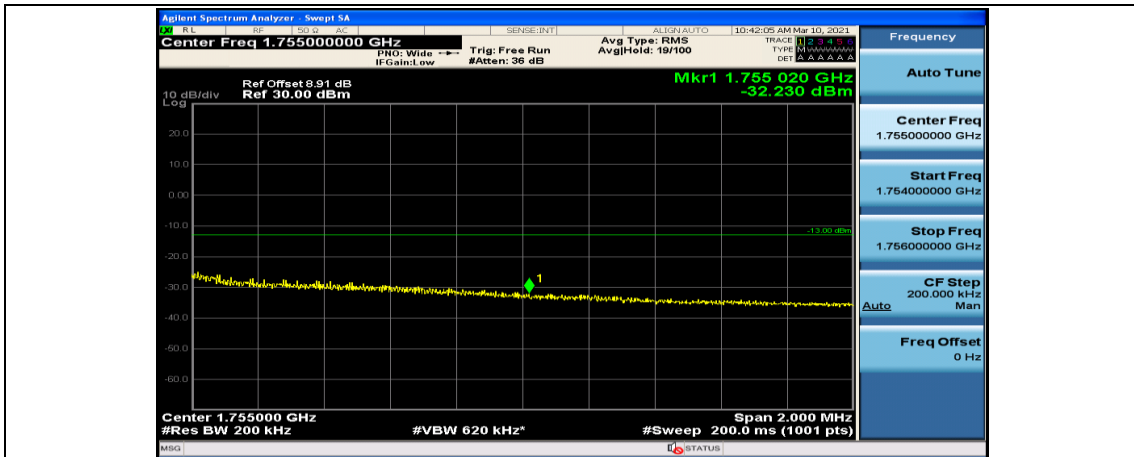

(Channel Bandwidth:20 MHz)_HCH_QPSK_50RB#25