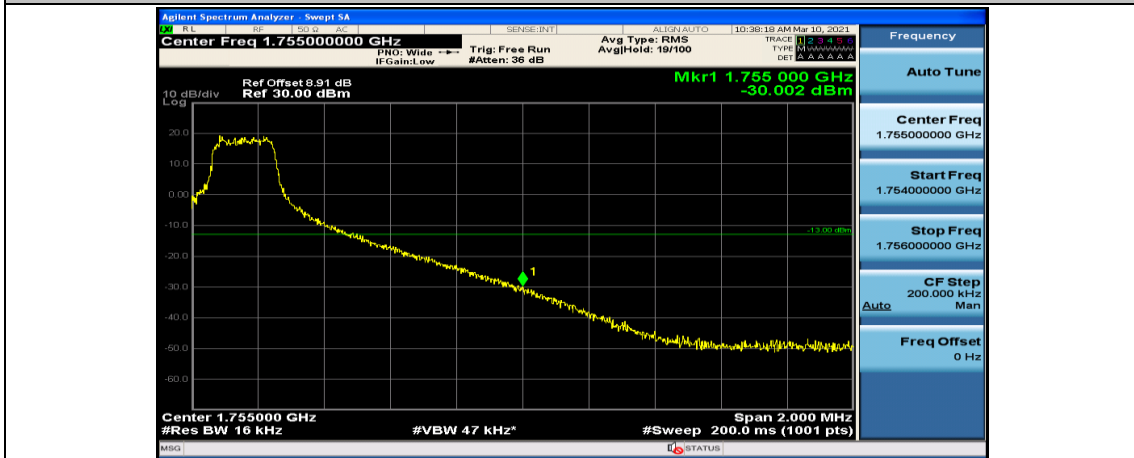

(Channel Bandwidth:15 MHz)_HCH_QPSK_1RB#74