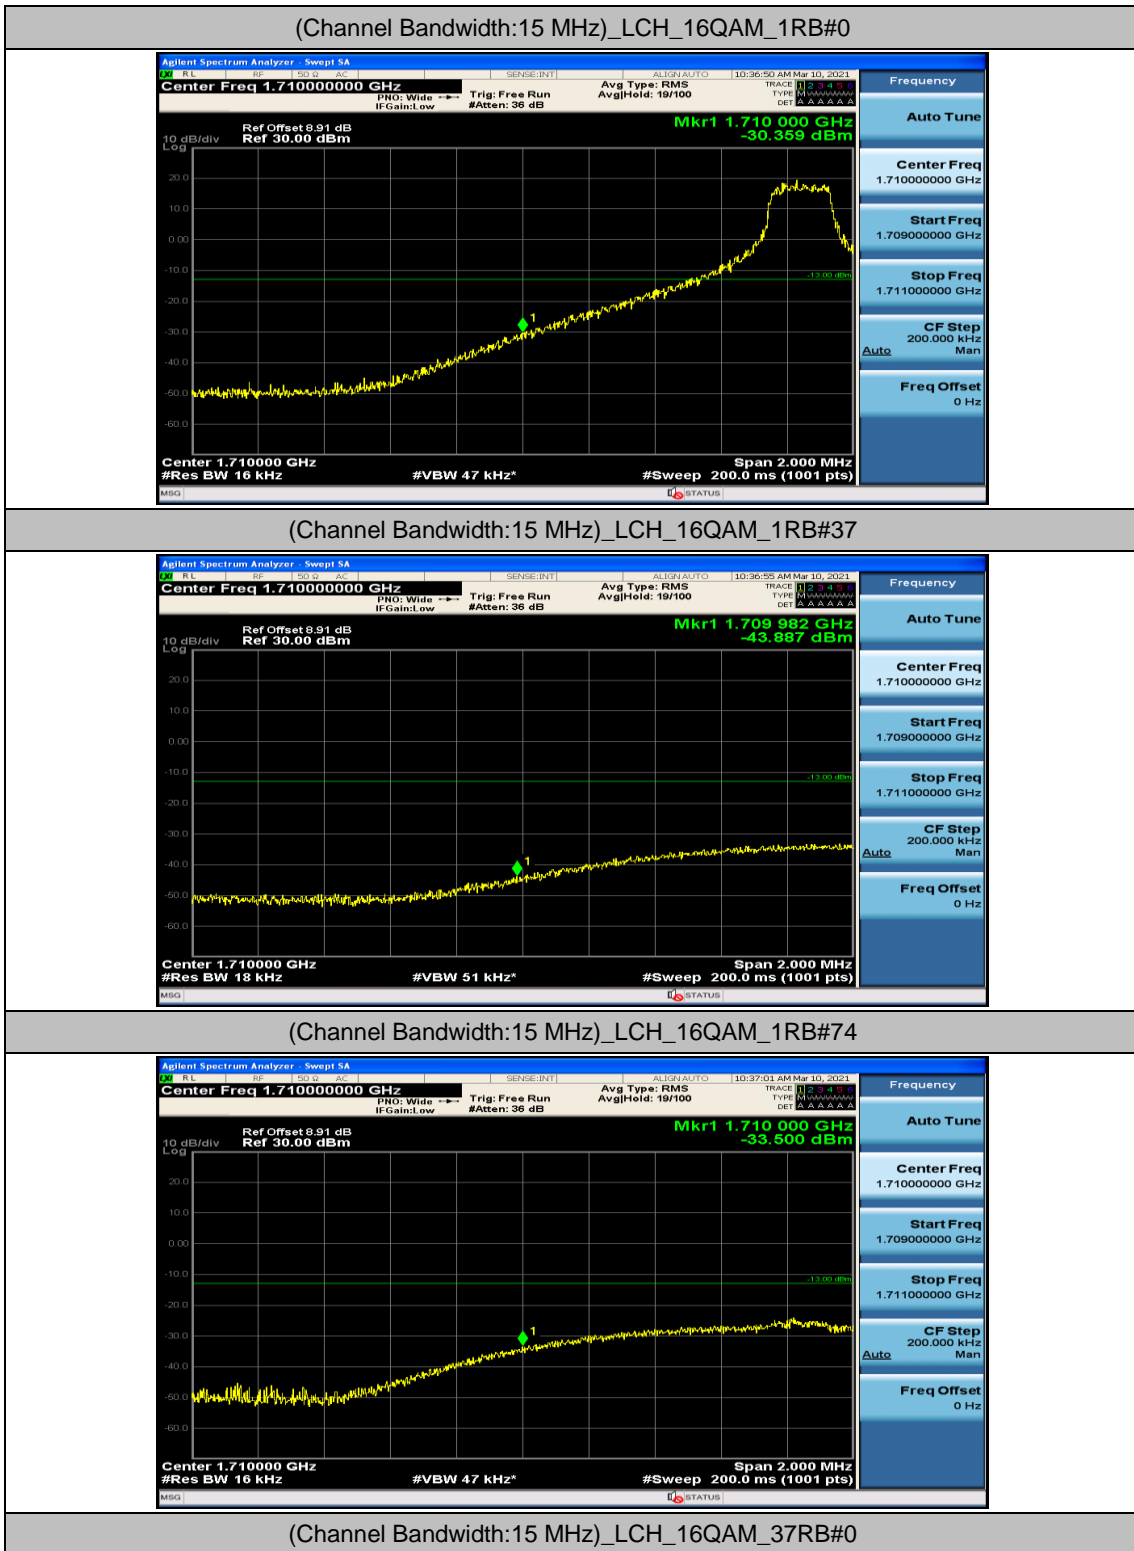

Channel Bandwidth: 15 MHz

(Channel Bandwidth:15 MHz)_LCH_QPSK_1RB#74

(Channel Bandwidth:15 MHz)_LCH_QPSK_37RB#0

(Channel Bandwidth:15 MHz)_LCH_QPSK_37RB#18

(Channel Bandwidth:15 MHz)_LCH_QPSK_37RB#38

(Channel Bandwidth:15 MHz)_LCH_QPSK_75RB#0

(Channel Bandwidth:15 MHz)_HCH_QPSK_1RB#0

(Channel Bandwidth:15 MHz)_HCH_QPSK_1RB#37

(Channel Bandwidth:15 MHz)_HCH_QPSK_1RB#74

(Channel Bandwidth:15 MHz)_HCH_QPSK_37RB#0

(Channel Bandwidth:15 MHz)_HCH_QPSK_37RB#18

(Channel Bandwidth:15 MHz)_HCH_QPSK_37RB#38

(Channel Bandwidth:15 MHz)_HCH_QPSK_75RB#0

(Channel Bandwidth:15 MHz)_LCH_16QAM_37RB#18

(Channel Bandwidth:15 MHz)_LCH_16QAM_37RB#38

(Channel Bandwidth:15 MHz)_LCH_16QAM_75RB#0