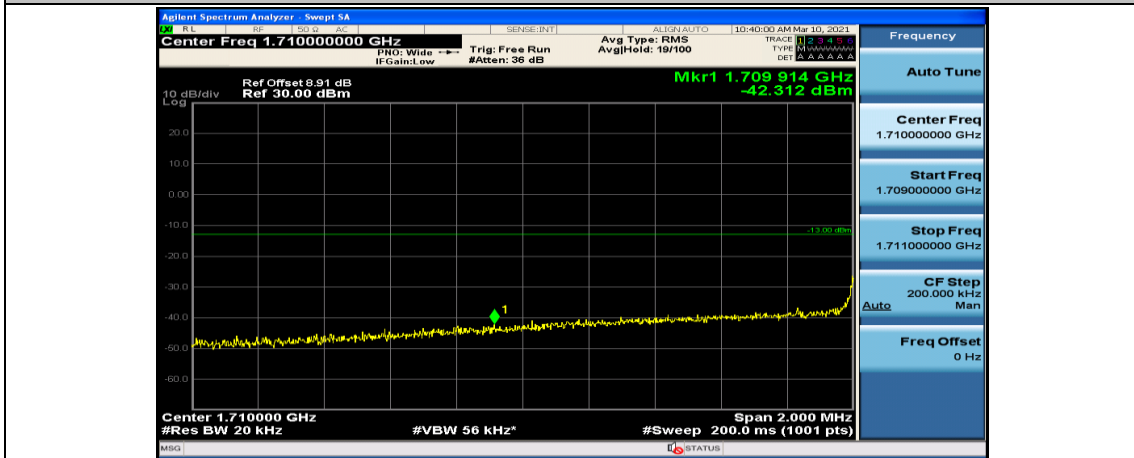

(Channel Bandwidth:15 MHz)_HCH_16QAM_37RB#38

(Channel Bandwidth:15 MHz)_HCH_16QAM_75RB#0

Channel Bandwidth: 20 MHz

(Channel Bandwidth:20 MHz)_LCH_QPSK_1RB#49

(Channel Bandwidth:20 MHz)_LCH_QPSK_1RB#99

(Channel Bandwidth:20 MHz)_LCH_QPSK_50RB#0