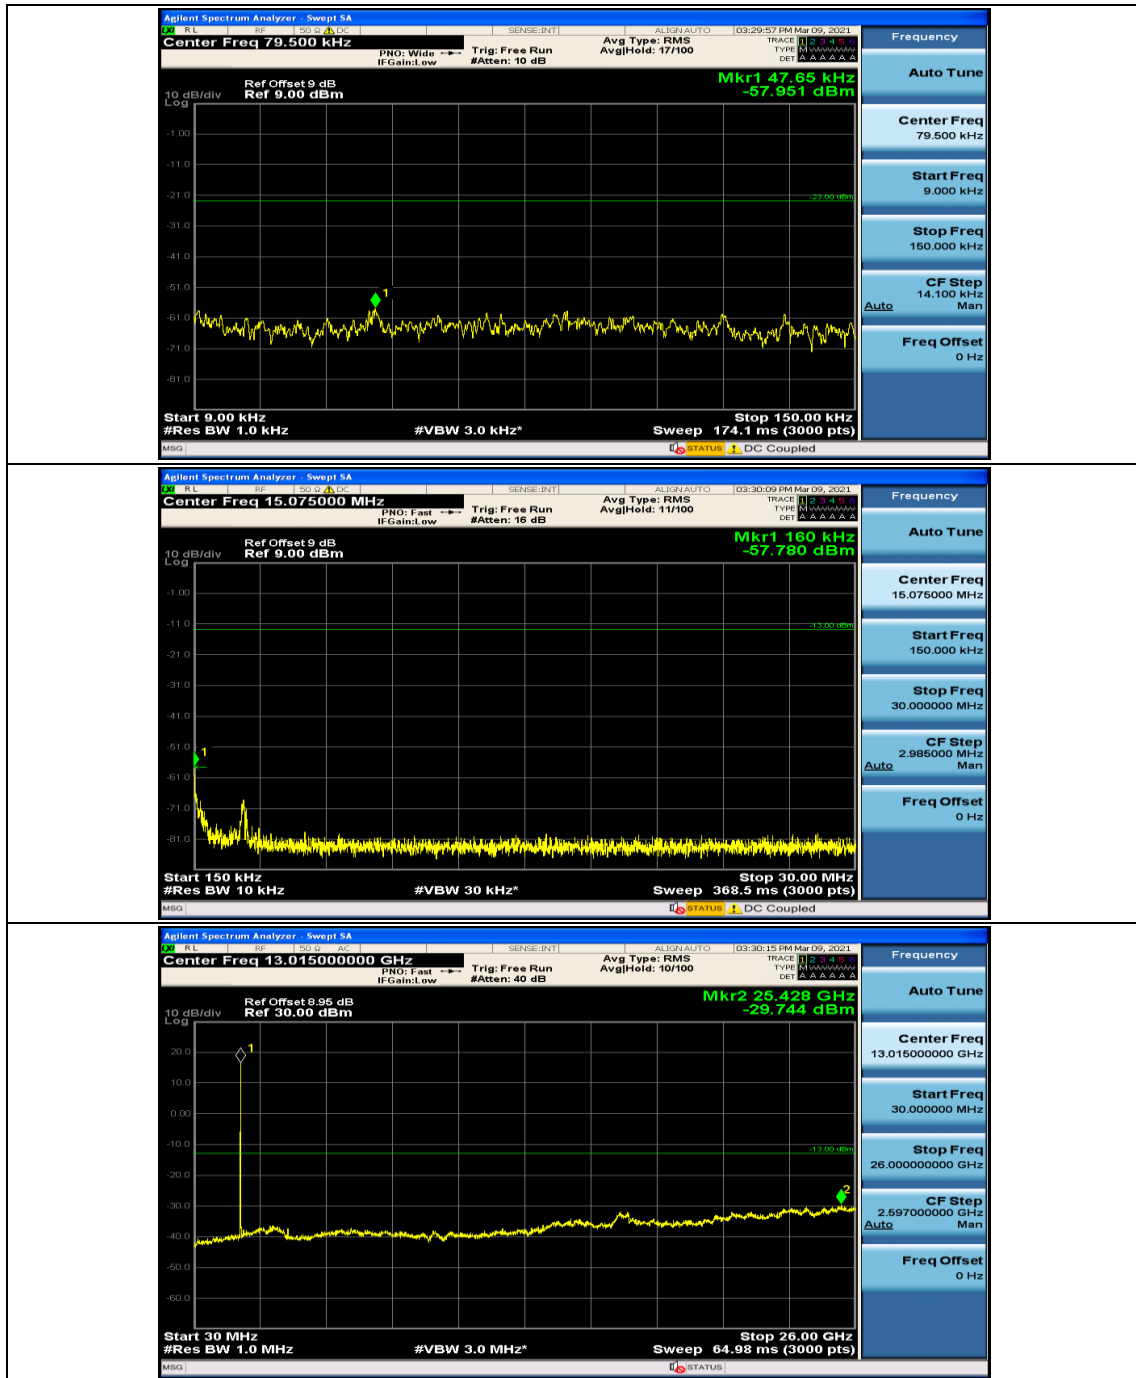

Channel Bandwidth: 15 MHz

Channel Bandwidth: 20 MHz