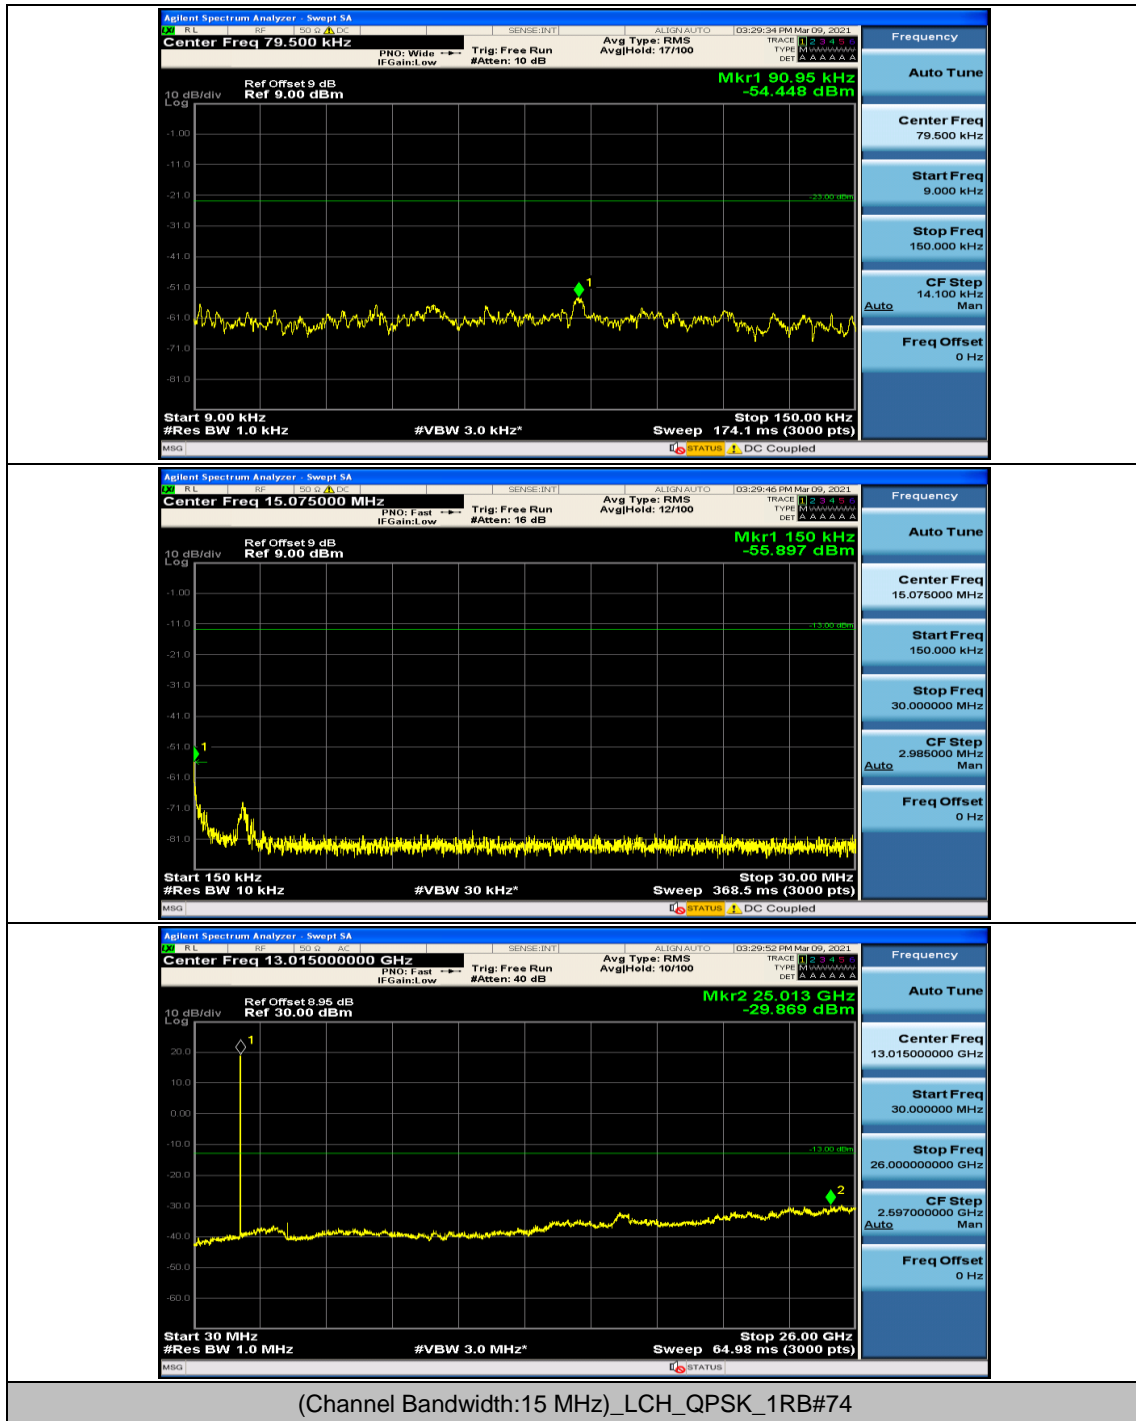

Channel Bandwidth: 15 MHz

Channel Bandwidth: 20 MHz