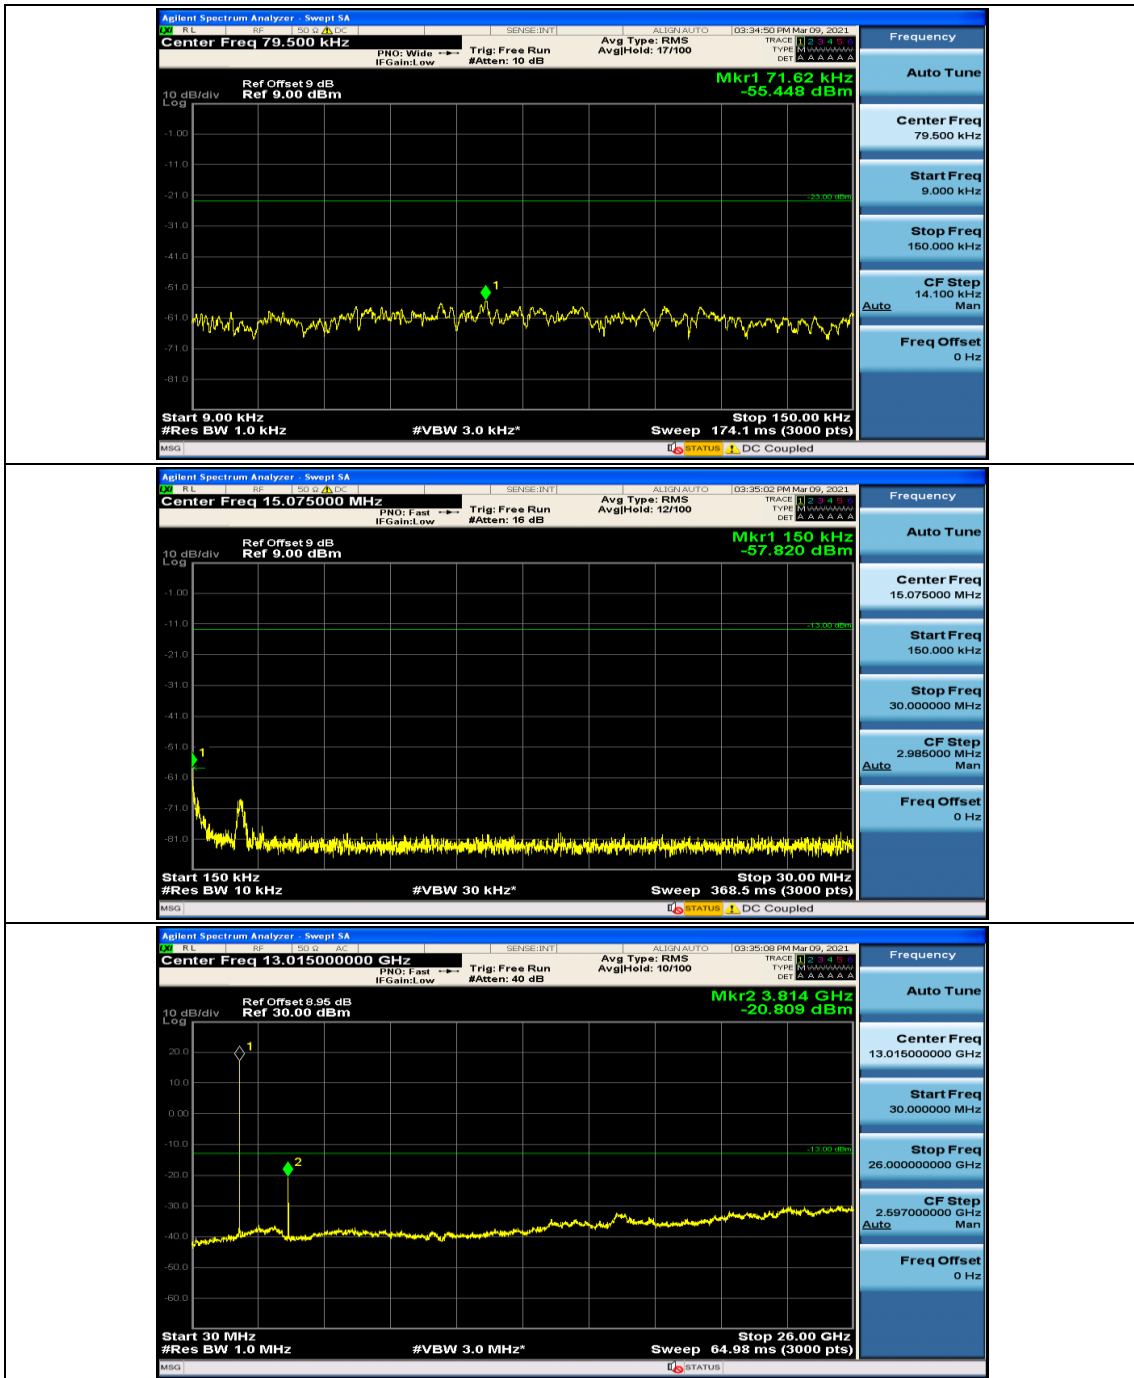

Channel Bandwidth: 15 MHz

Channel Bandwidth: 20 MHz