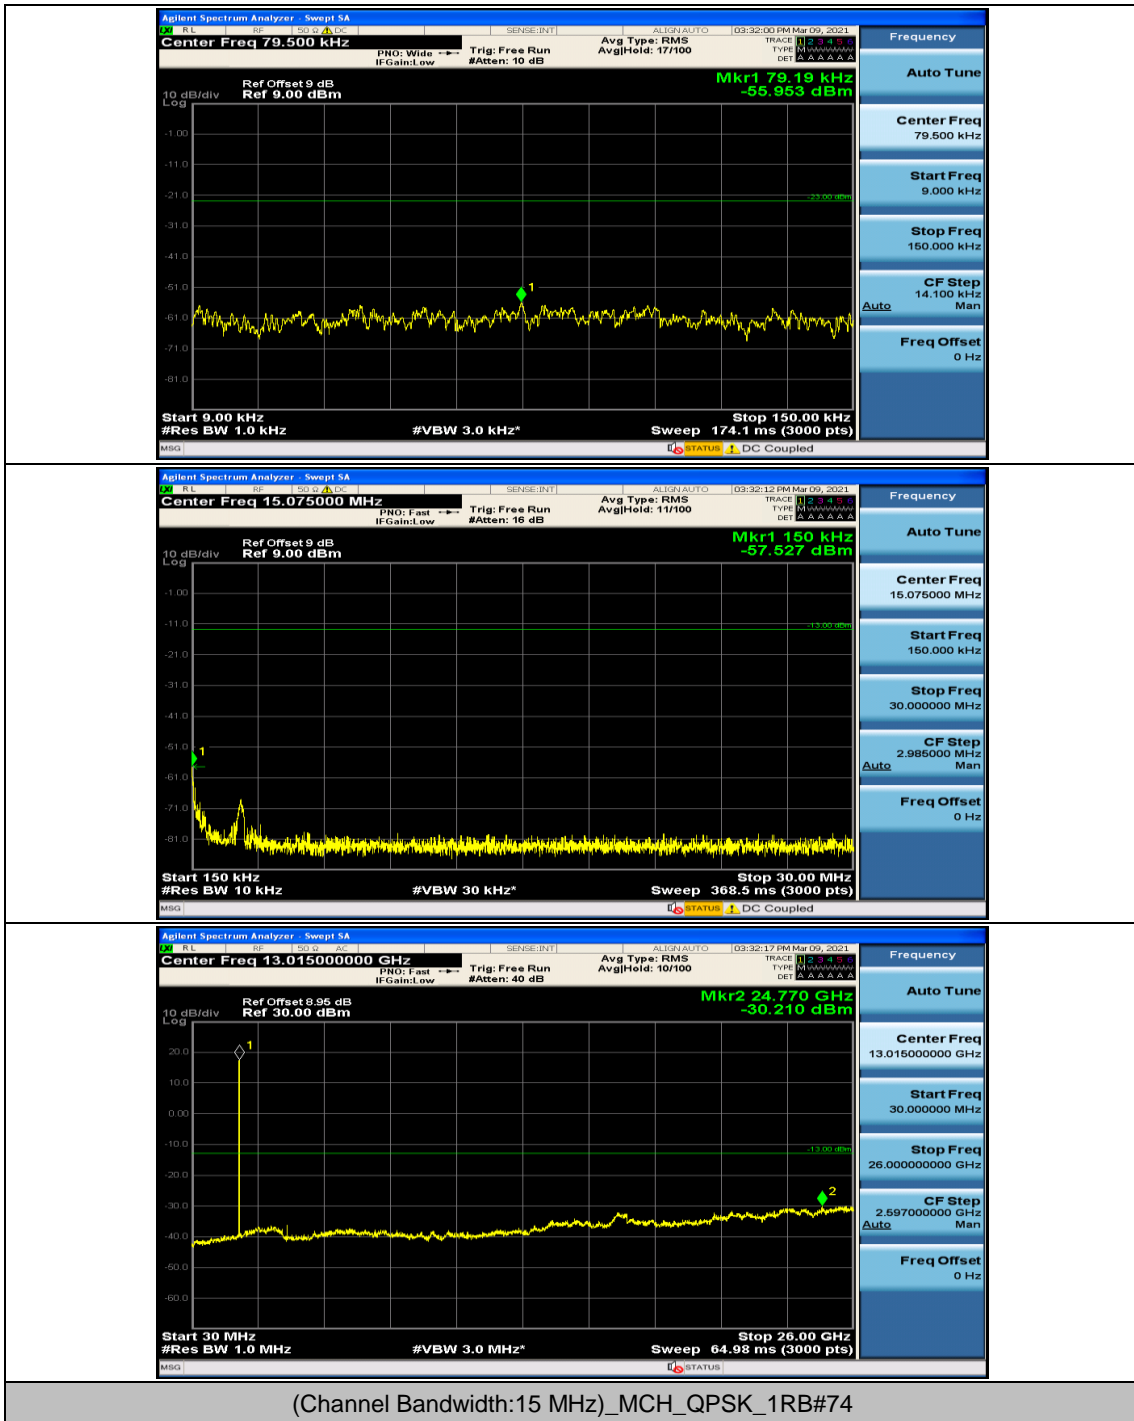

Channel Bandwidth: 15 MHz

Channel Bandwidth: 20 MHz