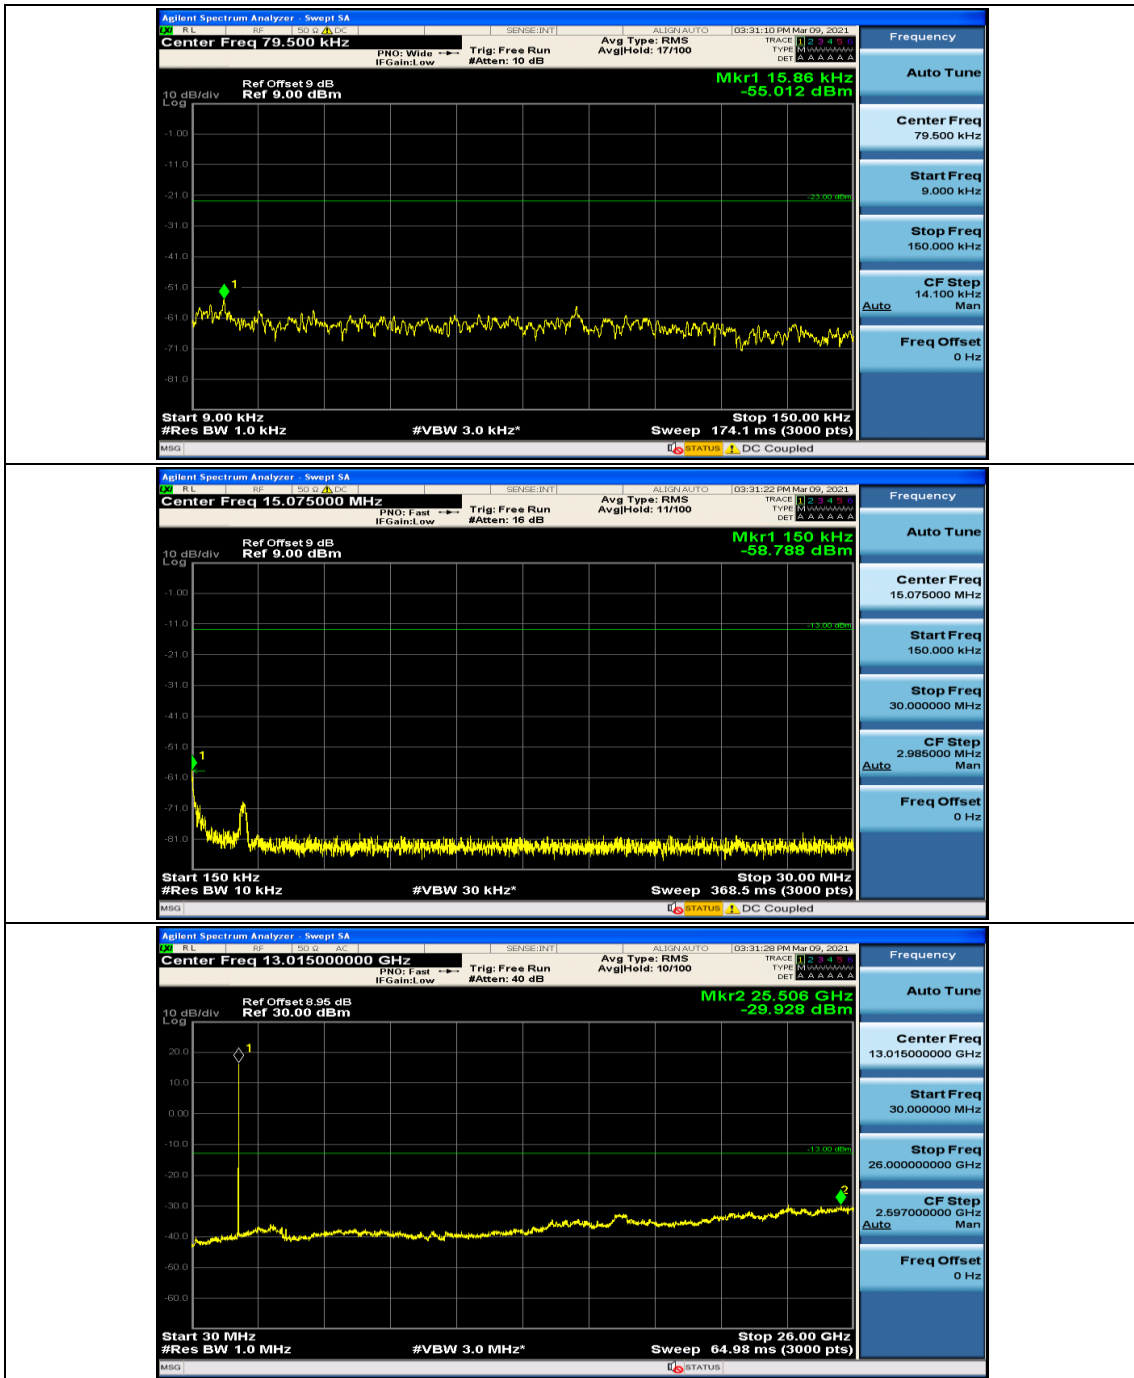

Channel Bandwidth: 15 MHz

Channel Bandwidth: 20 MHz