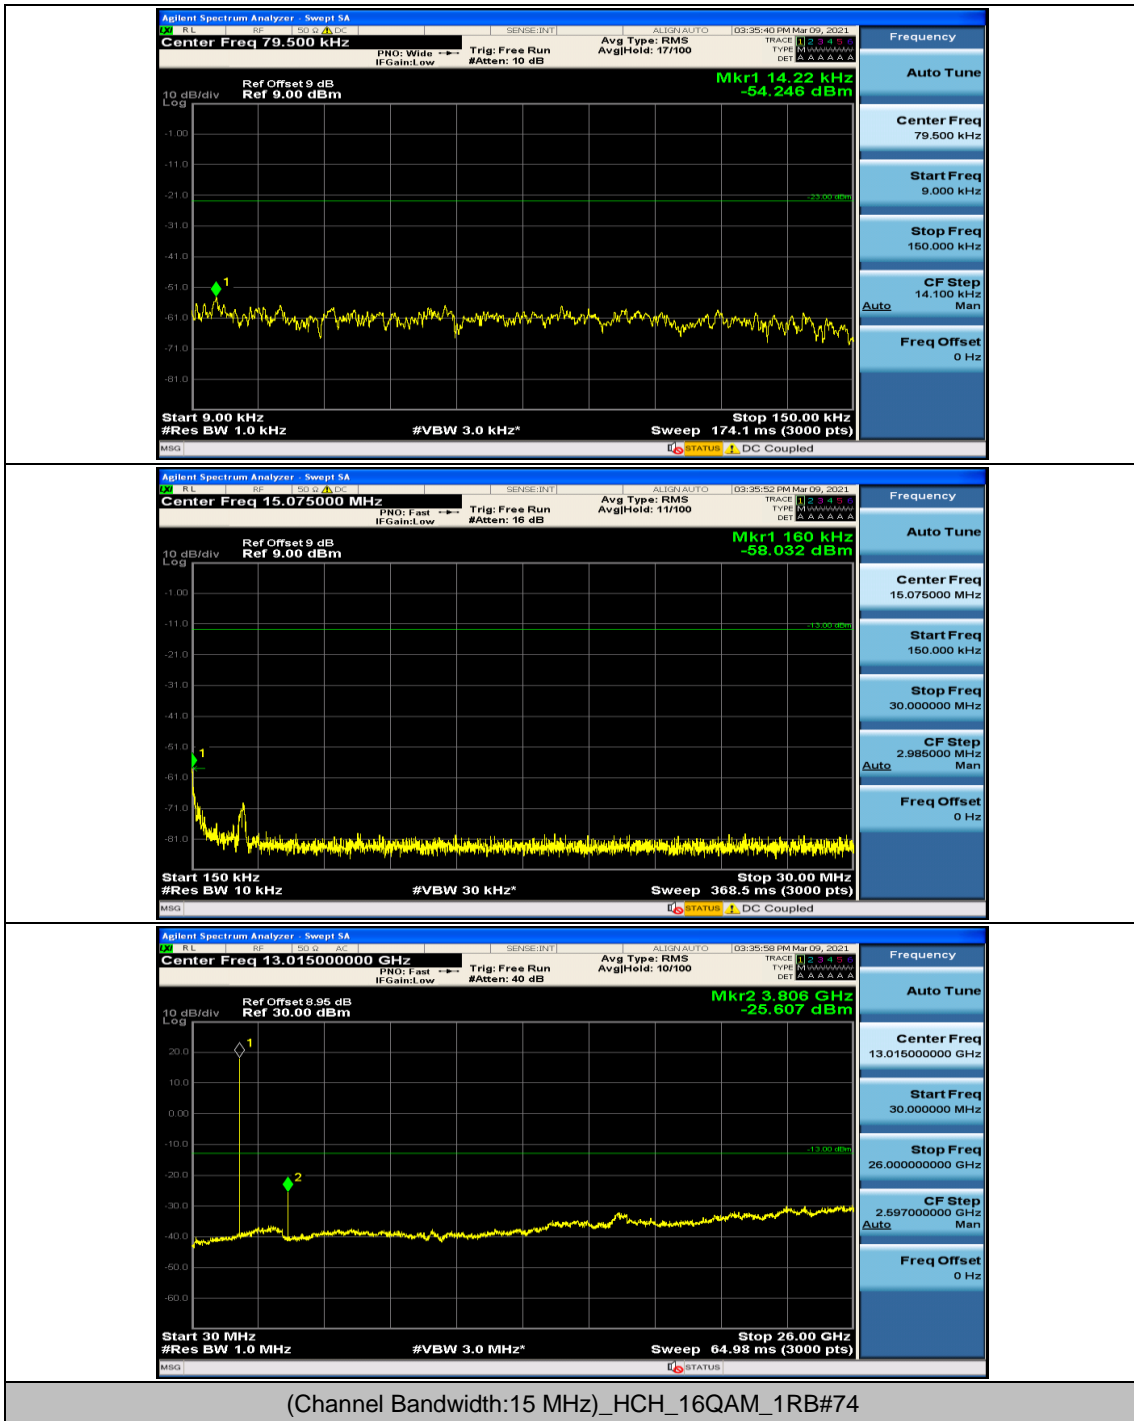

Channel Bandwidth: 15 MHz

Channel Bandwidth: 20 MHz