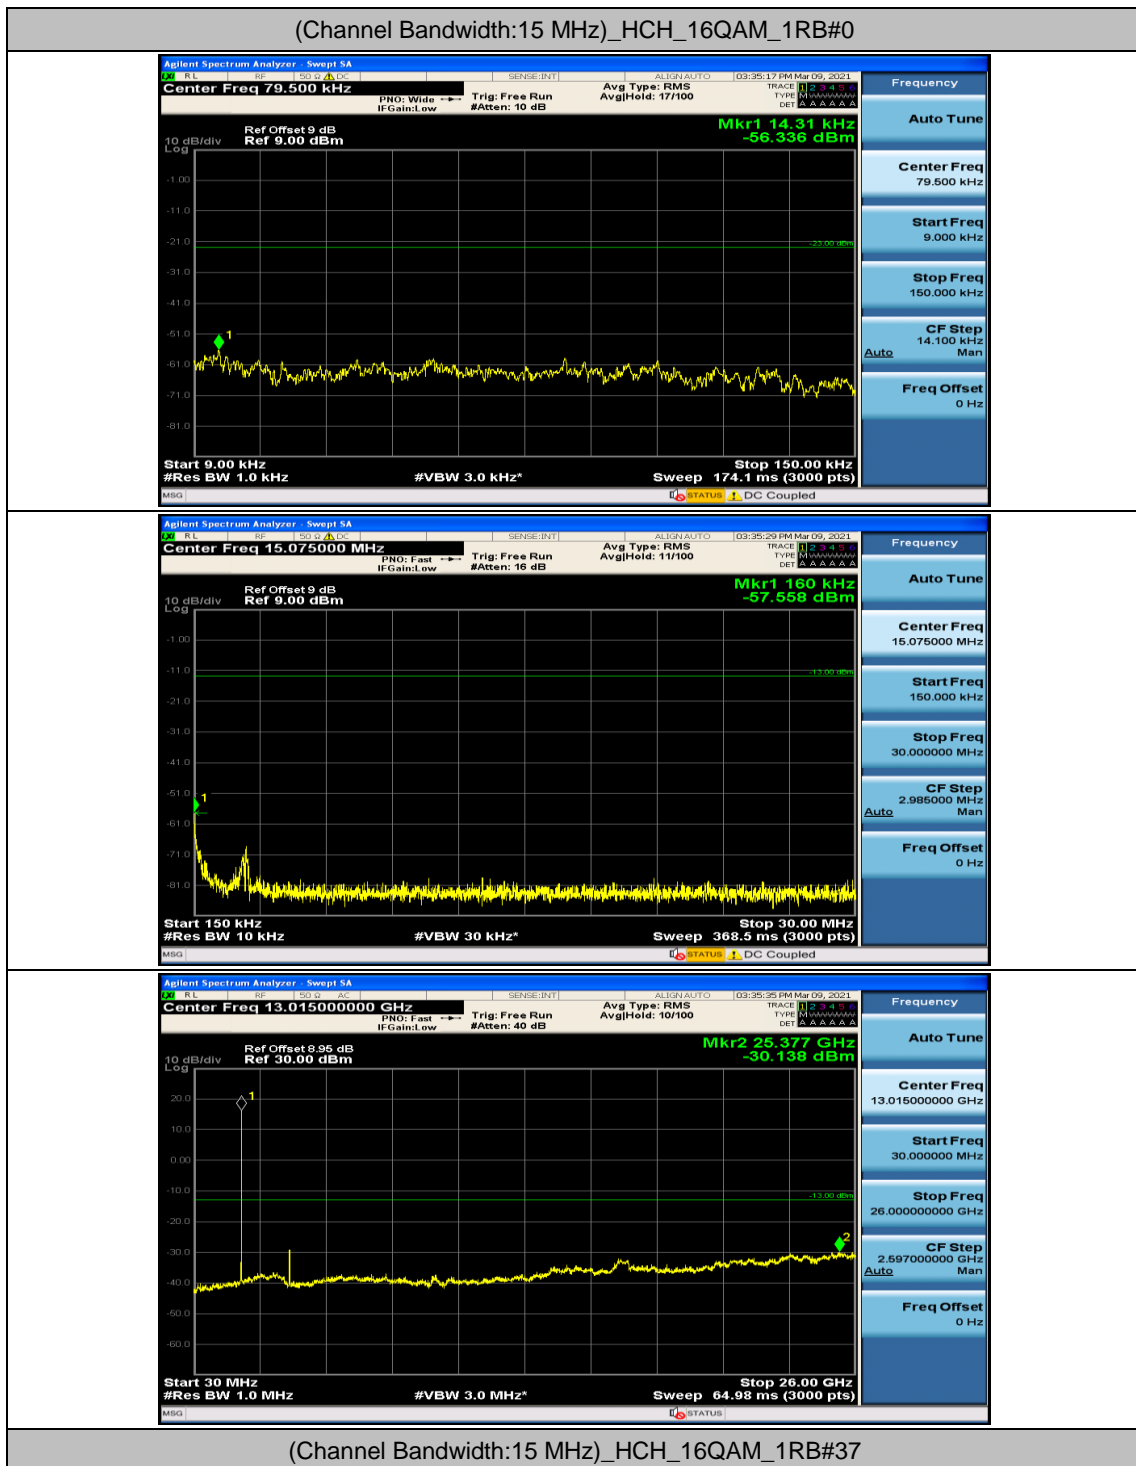

Channel Bandwidth: 15 MHz

Channel Bandwidth: 20 MHz