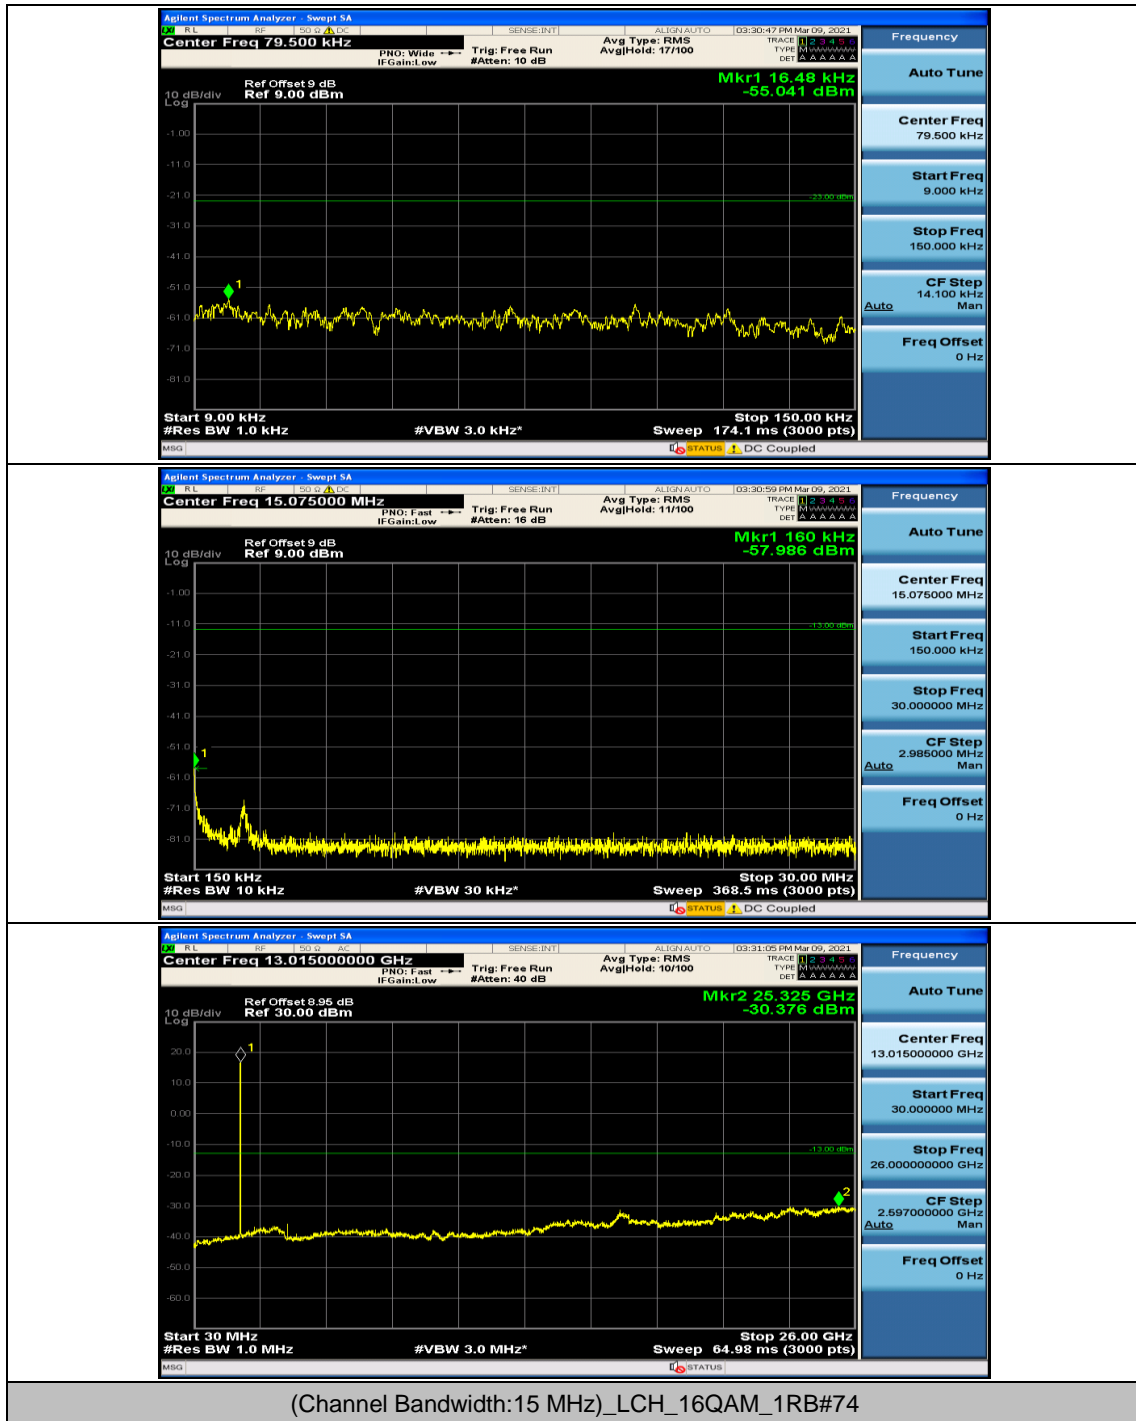

Channel Bandwidth: 15 MHz

Channel Bandwidth: 20 MHz