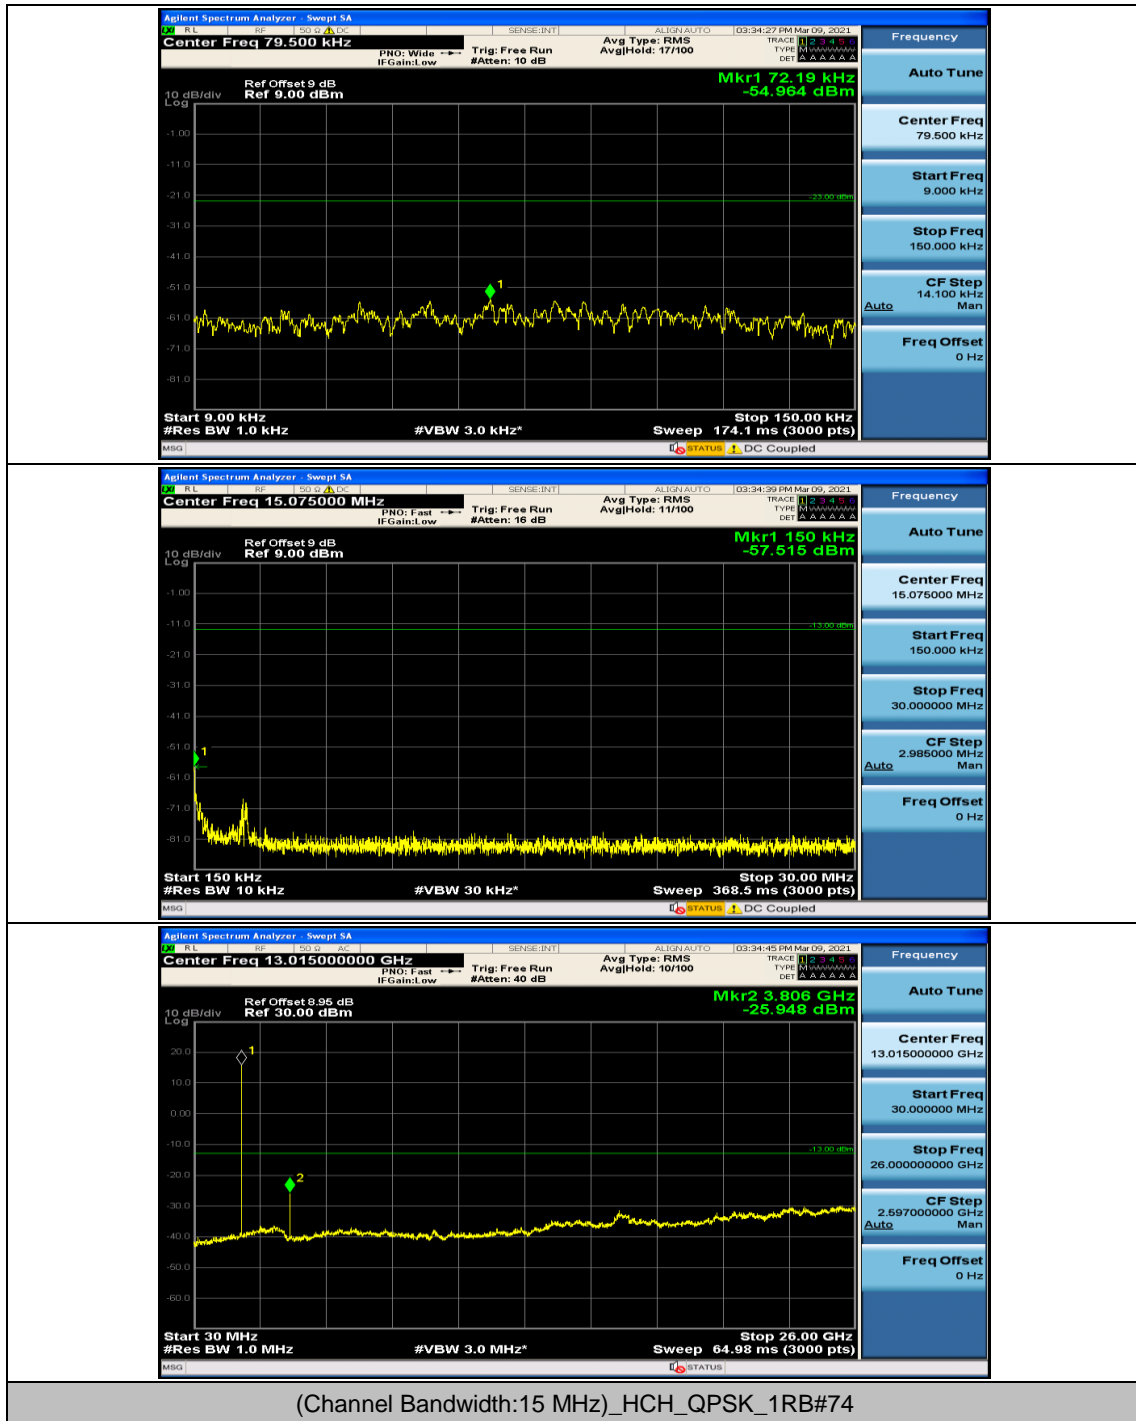

Channel Bandwidth: 15 MHz

Channel Bandwidth: 20 MHz