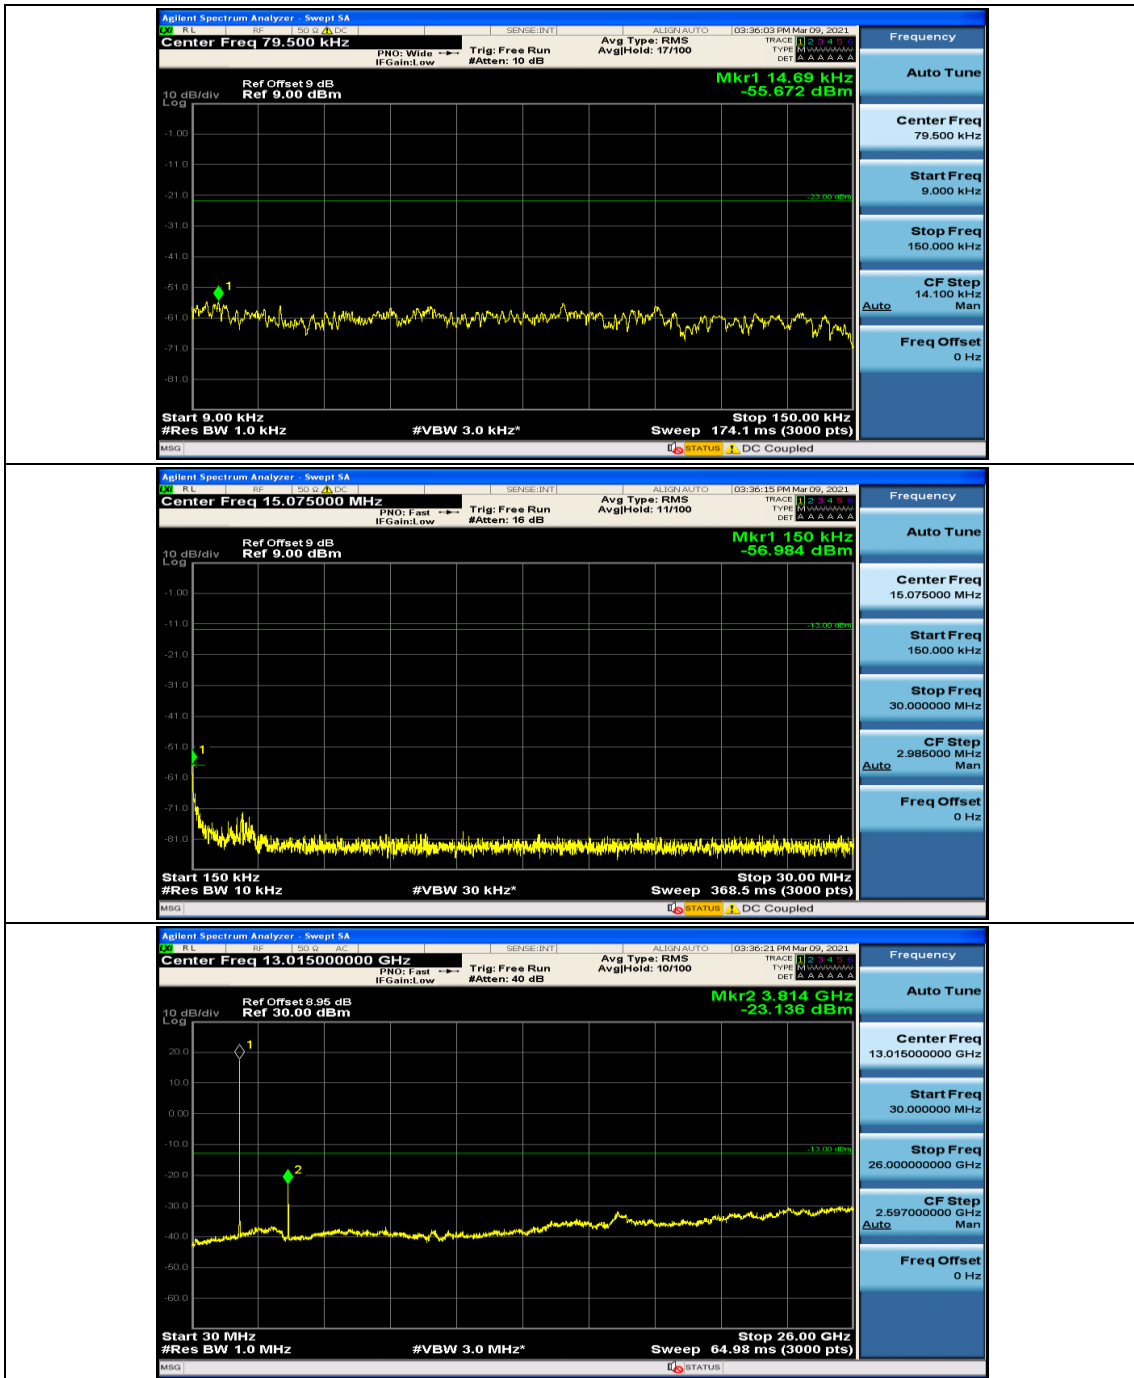

Channel Bandwidth: 15 MHz

Channel Bandwidth: 20 MHz