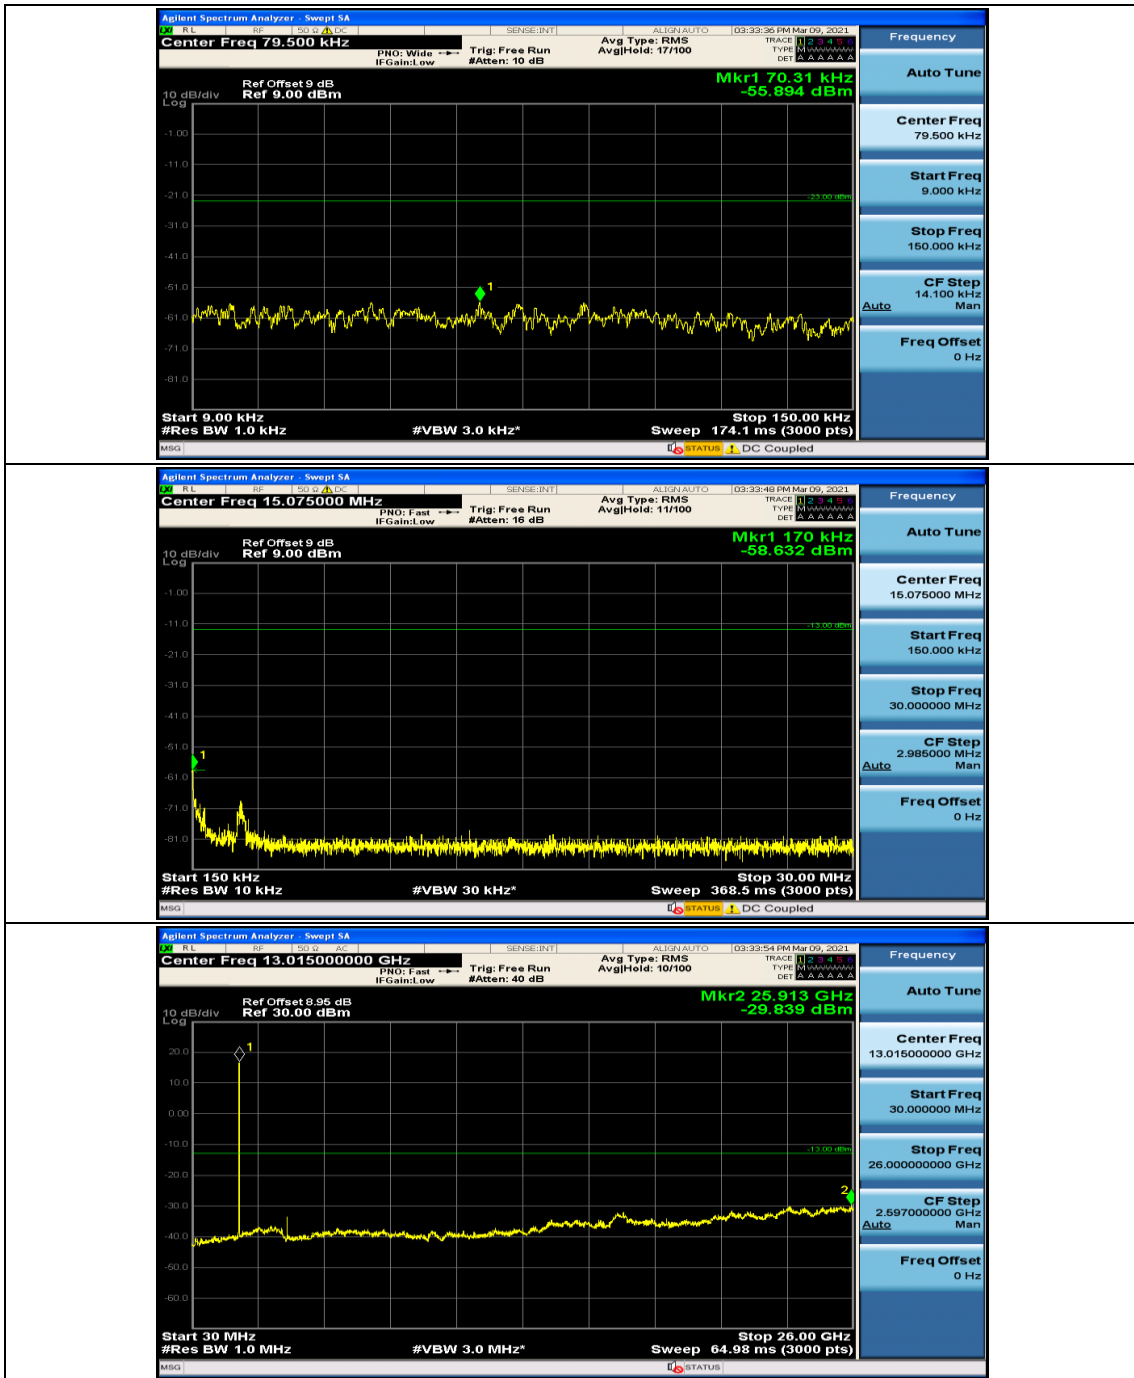

Channel Bandwidth: 15 MHz

Channel Bandwidth: 20 MHz