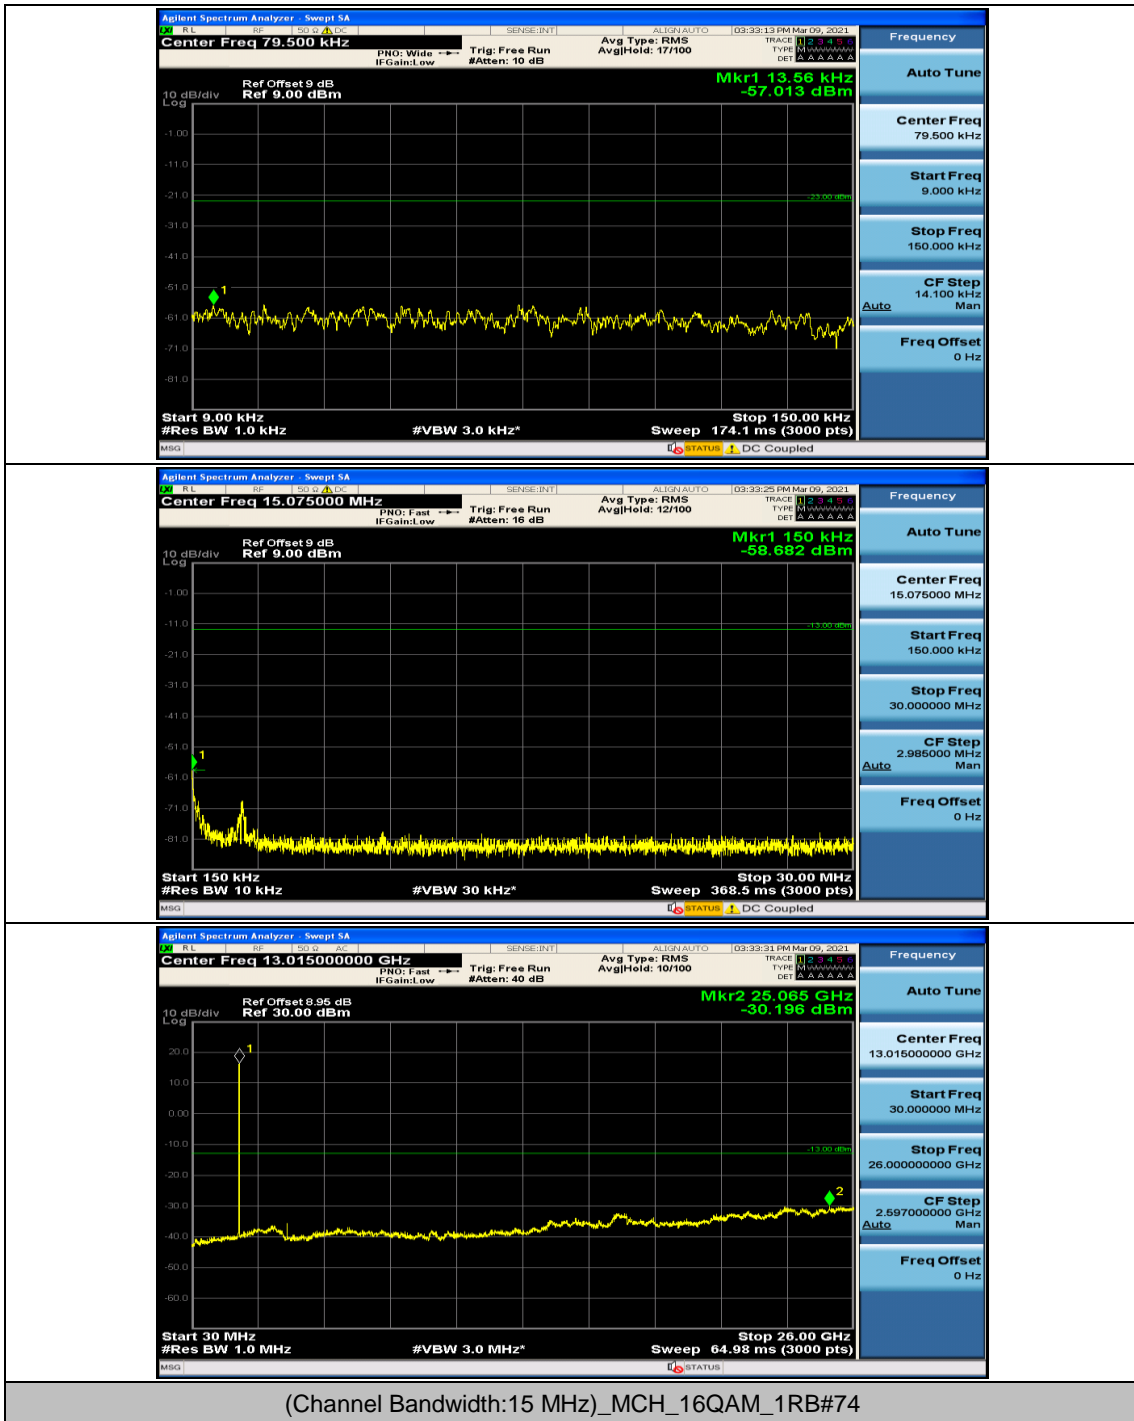

Channel Bandwidth: 15 MHz

Channel Bandwidth: 20 MHz