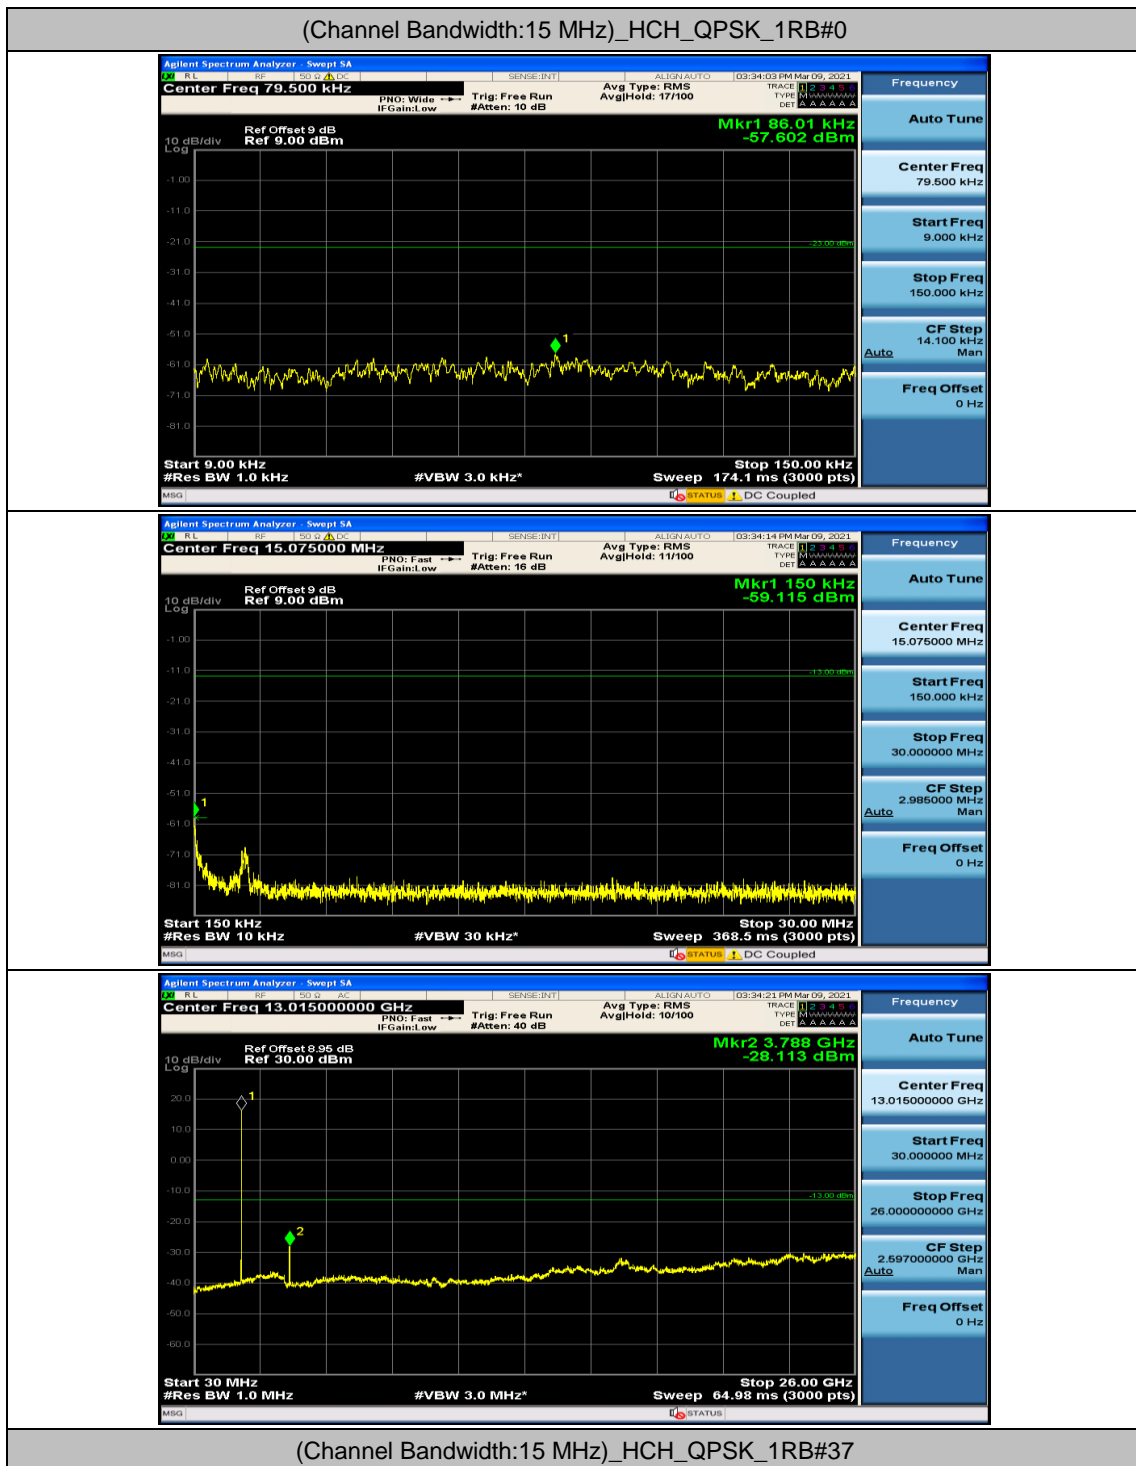

Channel Bandwidth: 15 MHz

Channel Bandwidth: 20 MHz