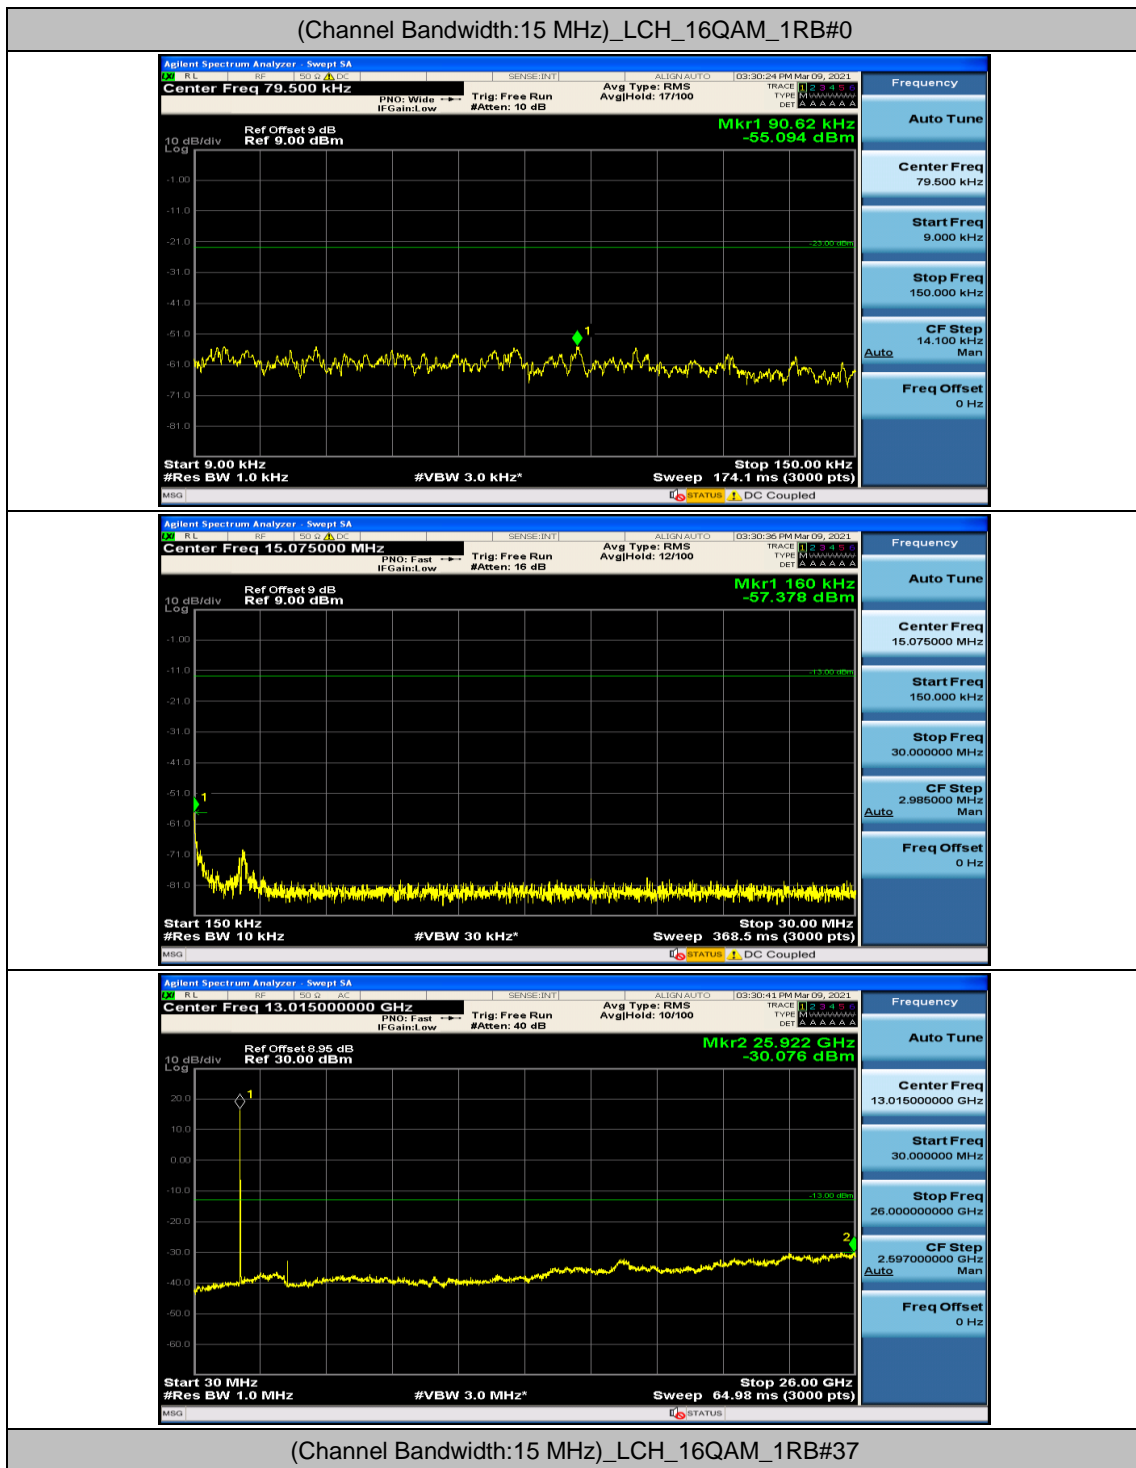

Channel Bandwidth: 15 MHz

Channel Bandwidth: 20 MHz