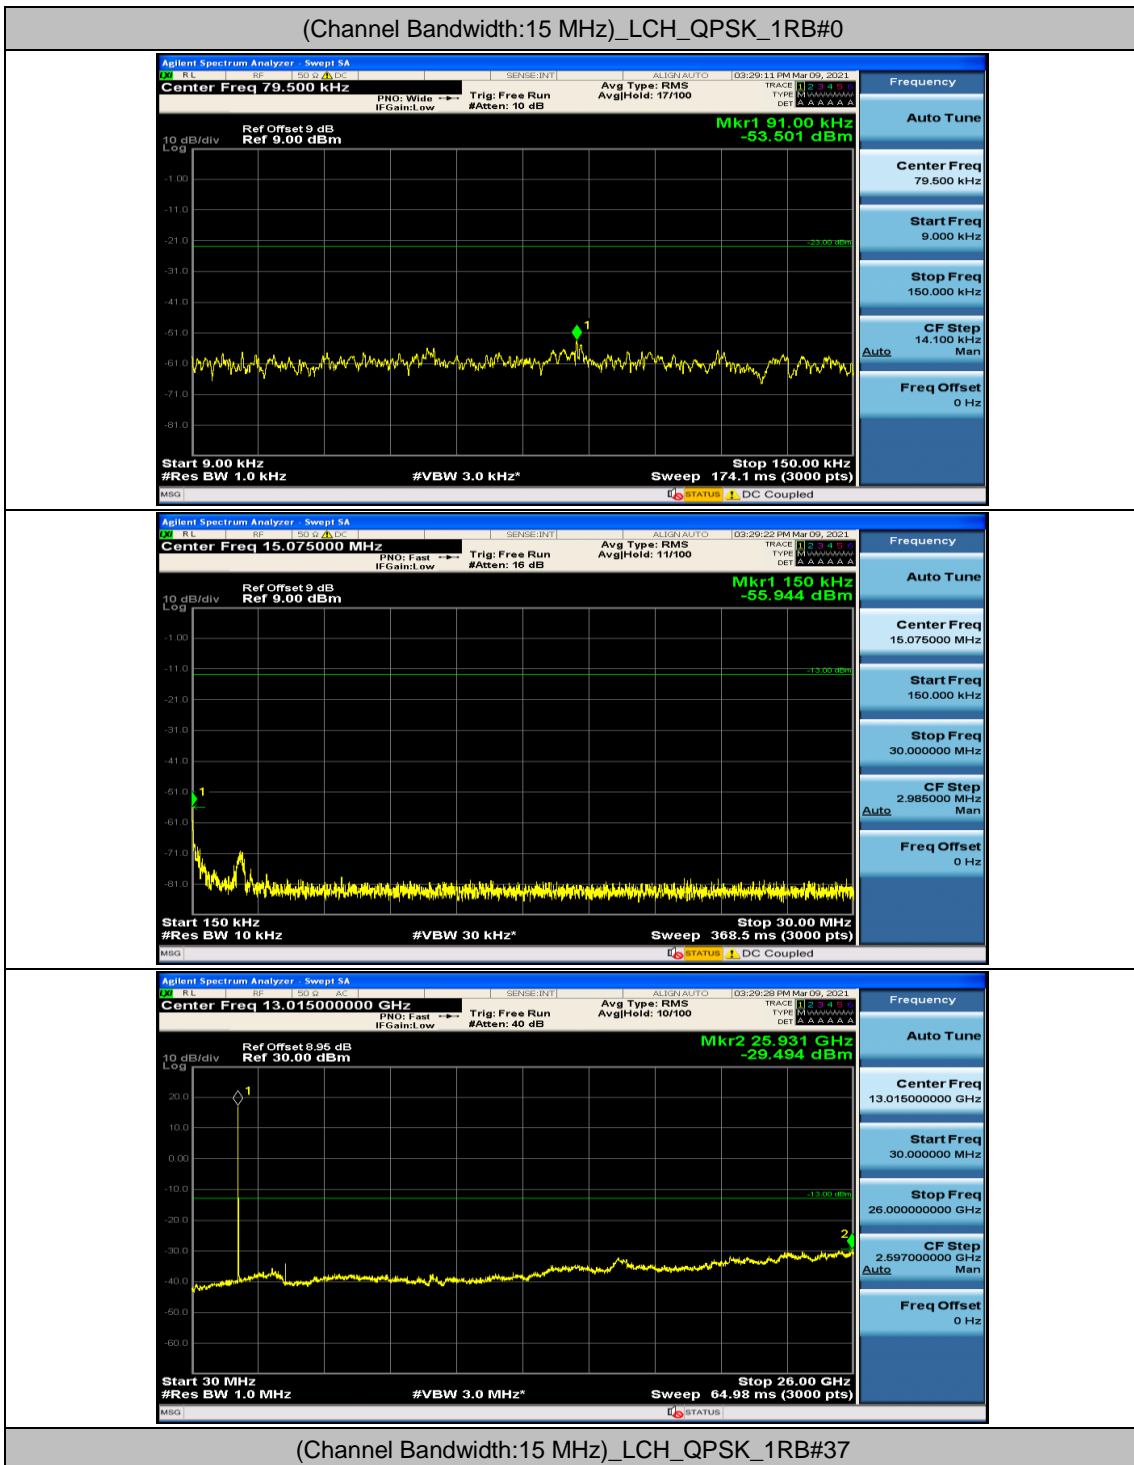

Channel Bandwidth: 15 MHz

Channel Bandwidth: 20 MHz