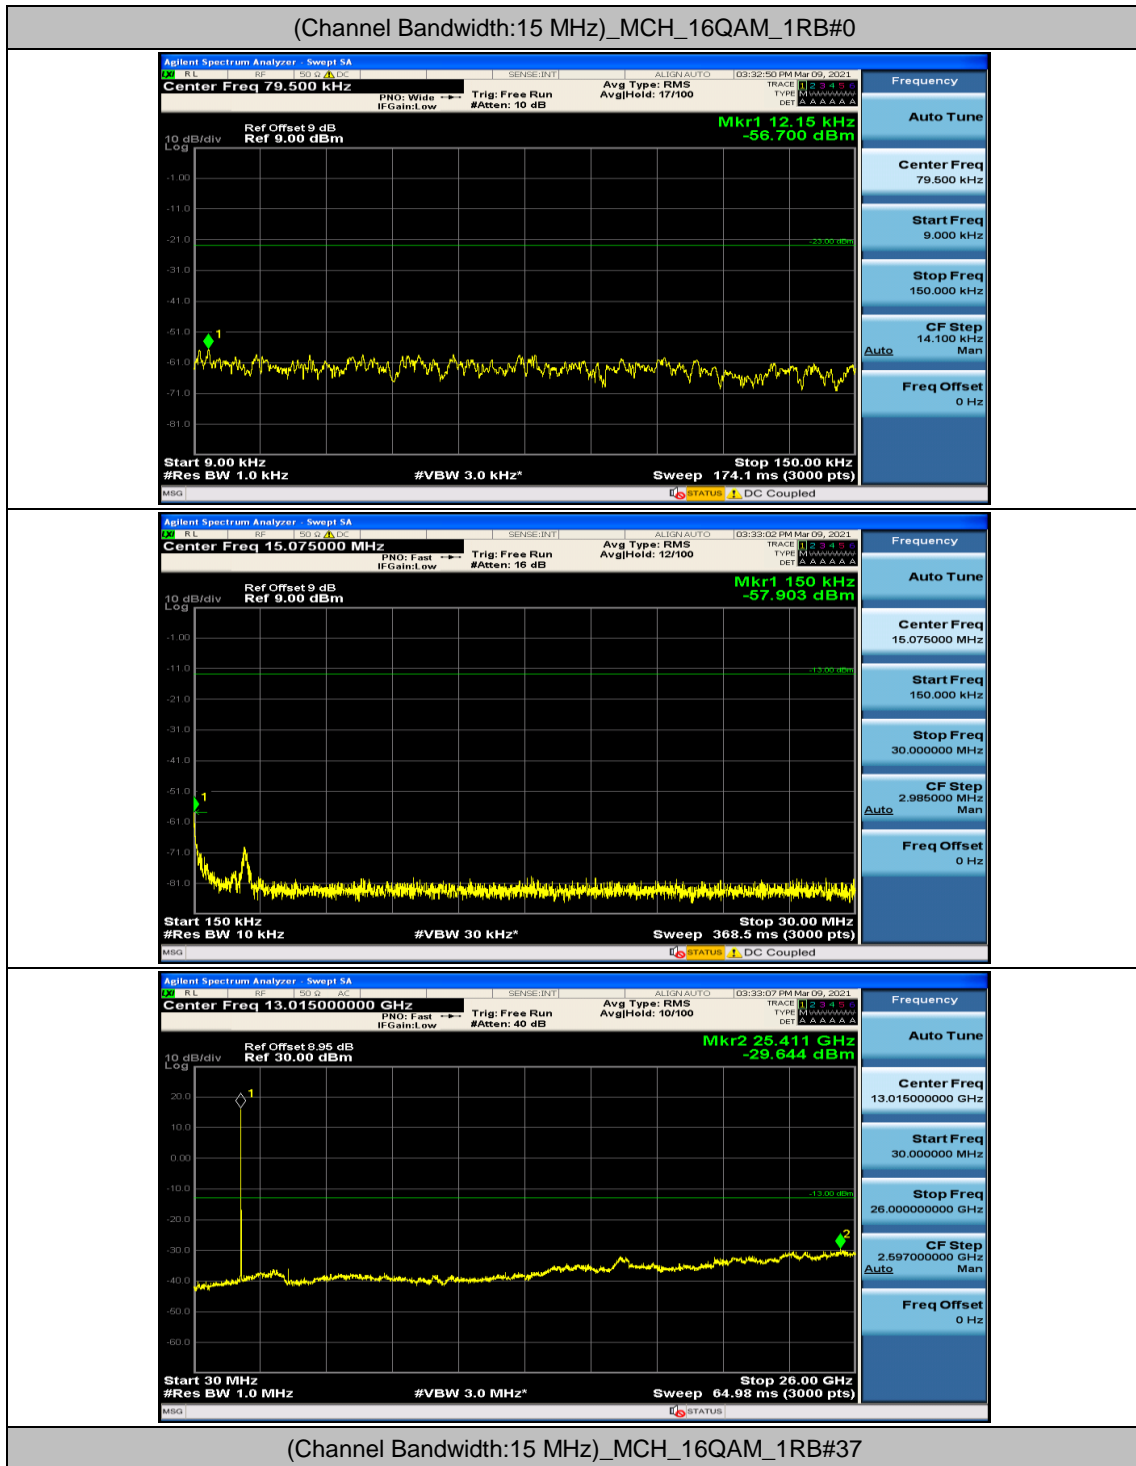

Channel Bandwidth: 15 MHz

Channel Bandwidth: 20 MHz