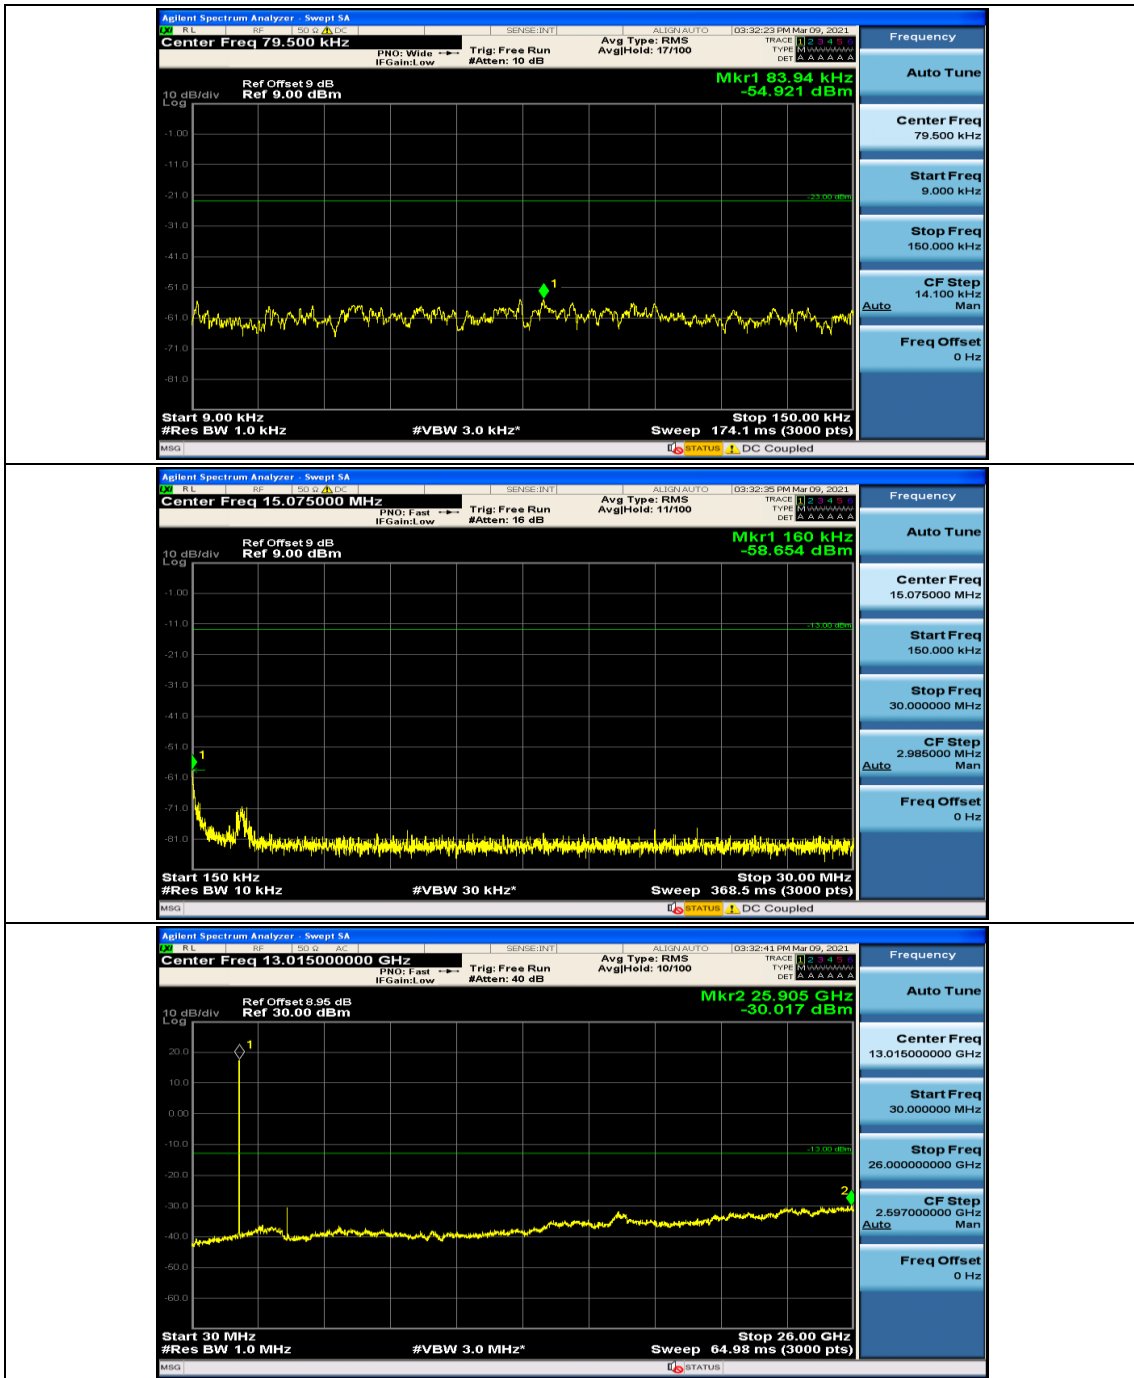

Channel Bandwidth: 15 MHz

Channel Bandwidth: 20 MHz