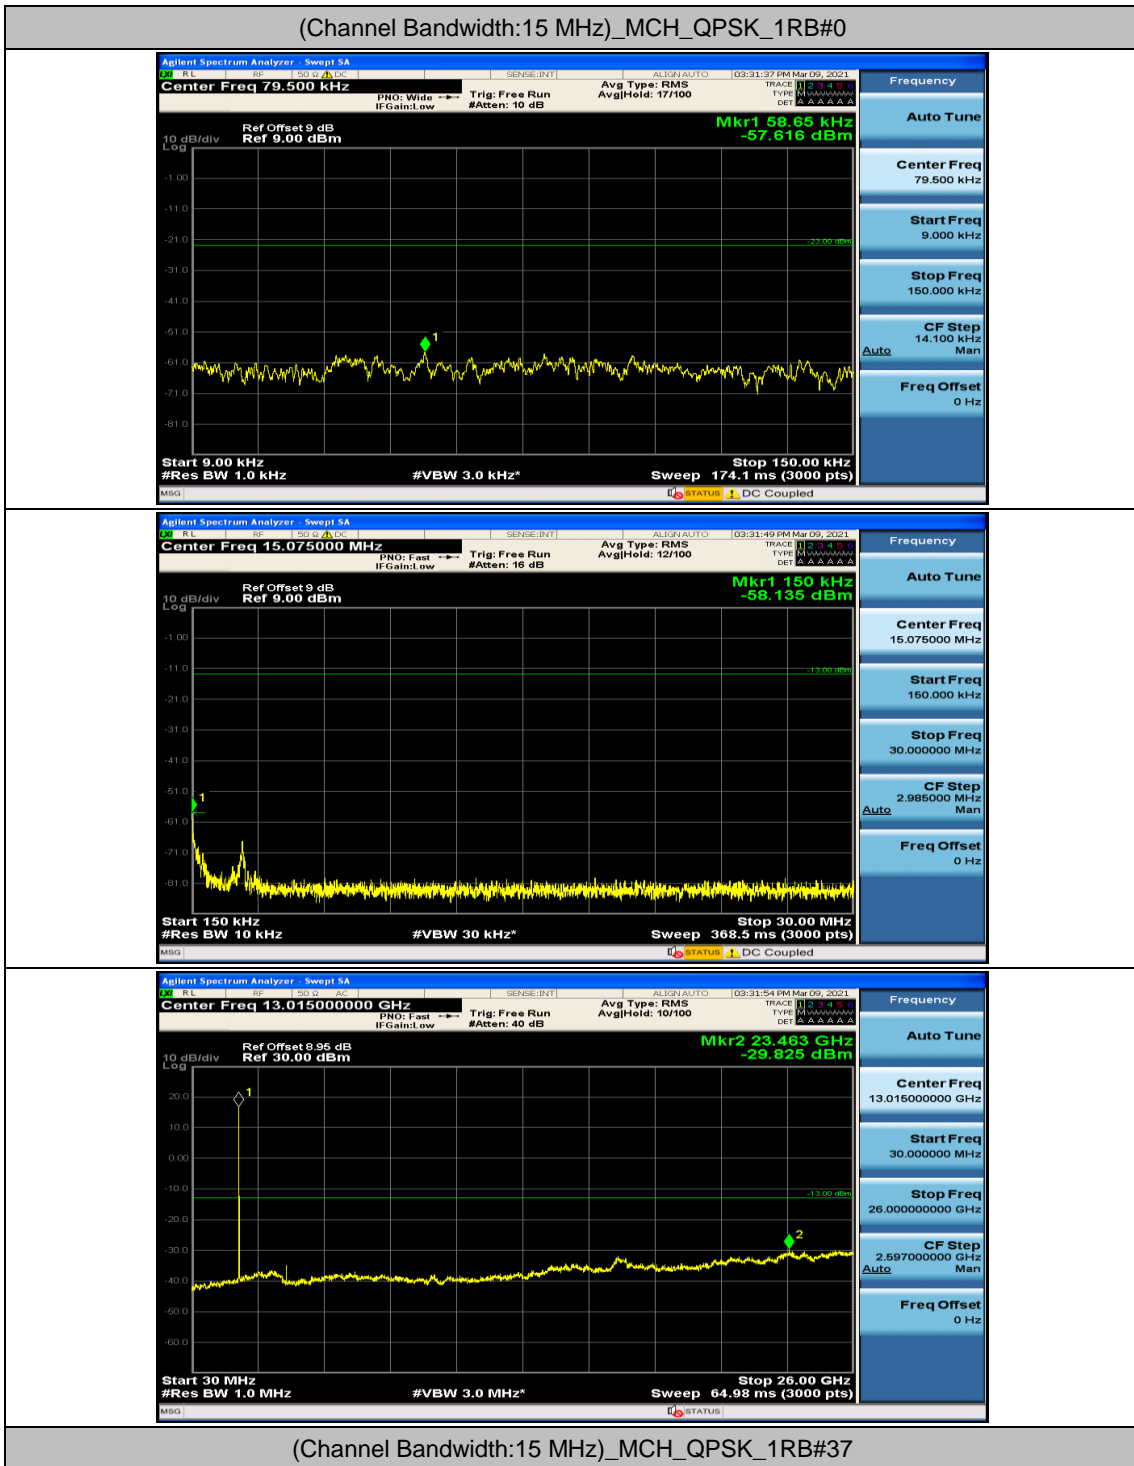

Channel Bandwidth: 15 MHz

Channel Bandwidth: 20 MHz