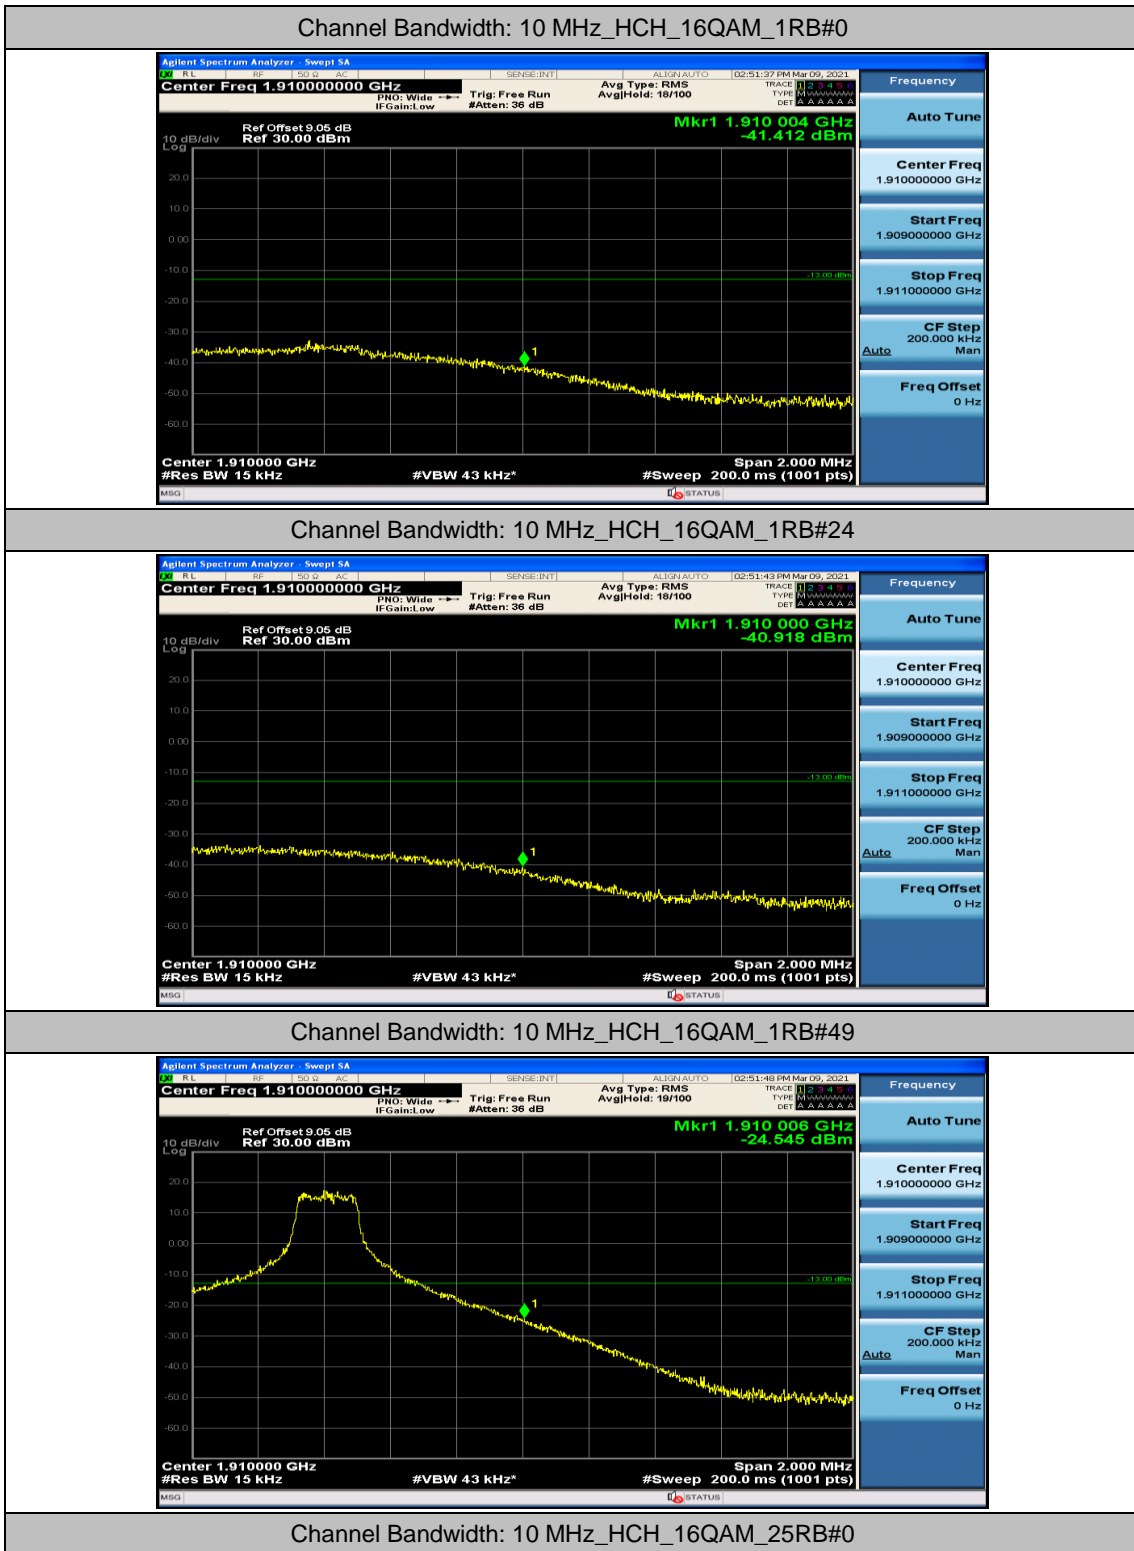

Channel Bandwidth: 10 MHz_HCH_QPSK_25RB#0

Channel Bandwidth: 10 MHz_HCH_QPSK_25RB#12

Channel Bandwidth: 10 MHz_HCH_QPSK_25RB#25

Channel Bandwidth: 10 MHz_HCH_QPSK_50RB#0

Channel Bandwidth: 10 MHz_LCH_16QAM_1RB#0

Channel Bandwidth: 10 MHz_LCH_16QAM_1RB#24

Channel Bandwidth: 10 MHz_LCH_16QAM_1RB#49

Channel Bandwidth: 10 MHz_LCH_16QAM_25RB#0

Channel Bandwidth: 10 MHz_LCH_16QAM_25RB#12

Channel Bandwidth: 10 MHz_LCH_16QAM_25RB#25

Channel Bandwidth: 10 MHz_LCH_16QAM_50RB#0

Channel Bandwidth: 10 MHz_HCH_16QAM_25RB#12

Channel Bandwidth: 10 MHz_HCH_16QAM_25RB#25

Channel Bandwidth: 10 MHz_HCH_16QAM_50RB#0

Channel Bandwidth: 15 MHz

(Channel Bandwidth:15 MHz)_LCH_QPSK_37RB#0