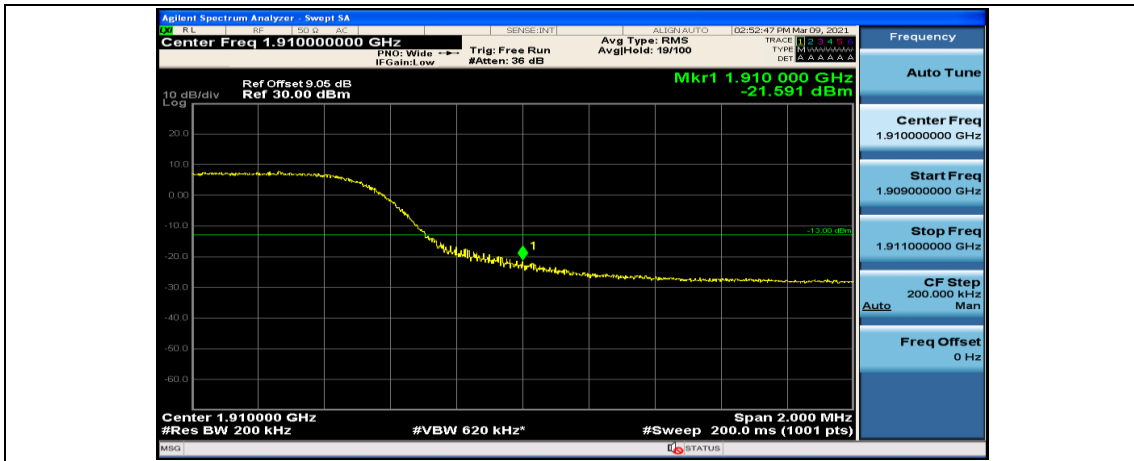

Channel Bandwidth: 10 MHz_LCH_16QAM_50RB#0

Channel Bandwidth: 10 MHz_HCH_16QAM_25RB#12

Channel Bandwidth: 10 MHz_HCH_16QAM_25RB#25

Channel Bandwidth: 10 MHz_HCH_16QAM_50RB#0

Channel Bandwidth: 15 MHz

(Channel Bandwidth:15 MHz)_LCH_QPSK_37RB#0