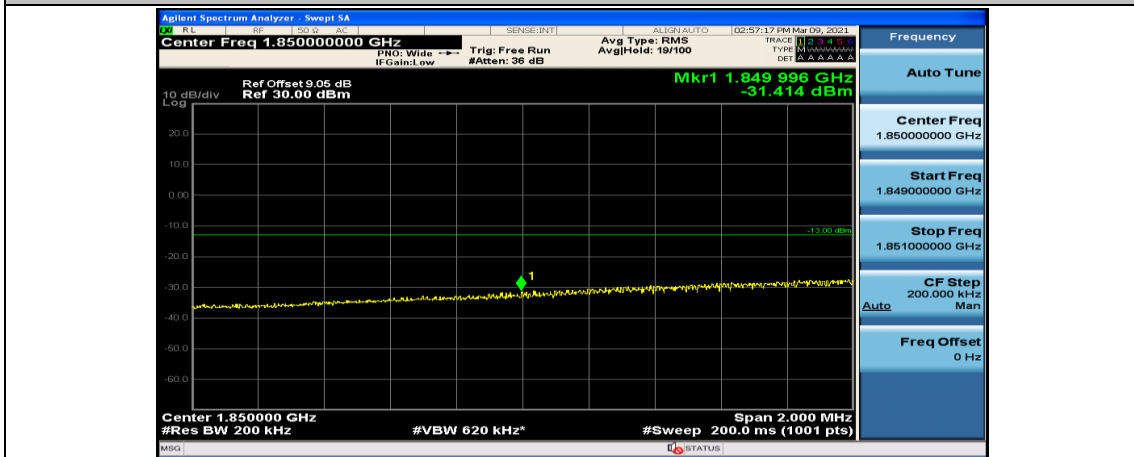

(Channel Bandwidth:20 MHz)_LCH_16QAM_1RB#49

(Channel Bandwidth:20 MHz)_LCH_16QAM_1RB#99

(Channel Bandwidth:20 MHz)_LCH_16QAM_50RB#0

(Channel Bandwidth:20 MHz)_LCH_16QAM_50RB#25

(Channel Bandwidth:20 MHz)_LCH_16QAM_50RB#50