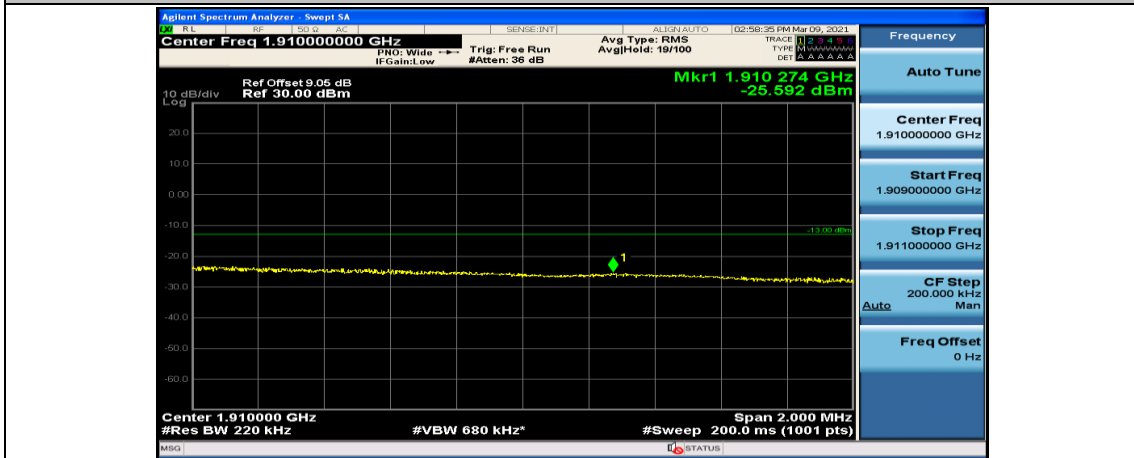

(Channel Bandwidth:20 MHz)_HCH_QPSK_50RB#50