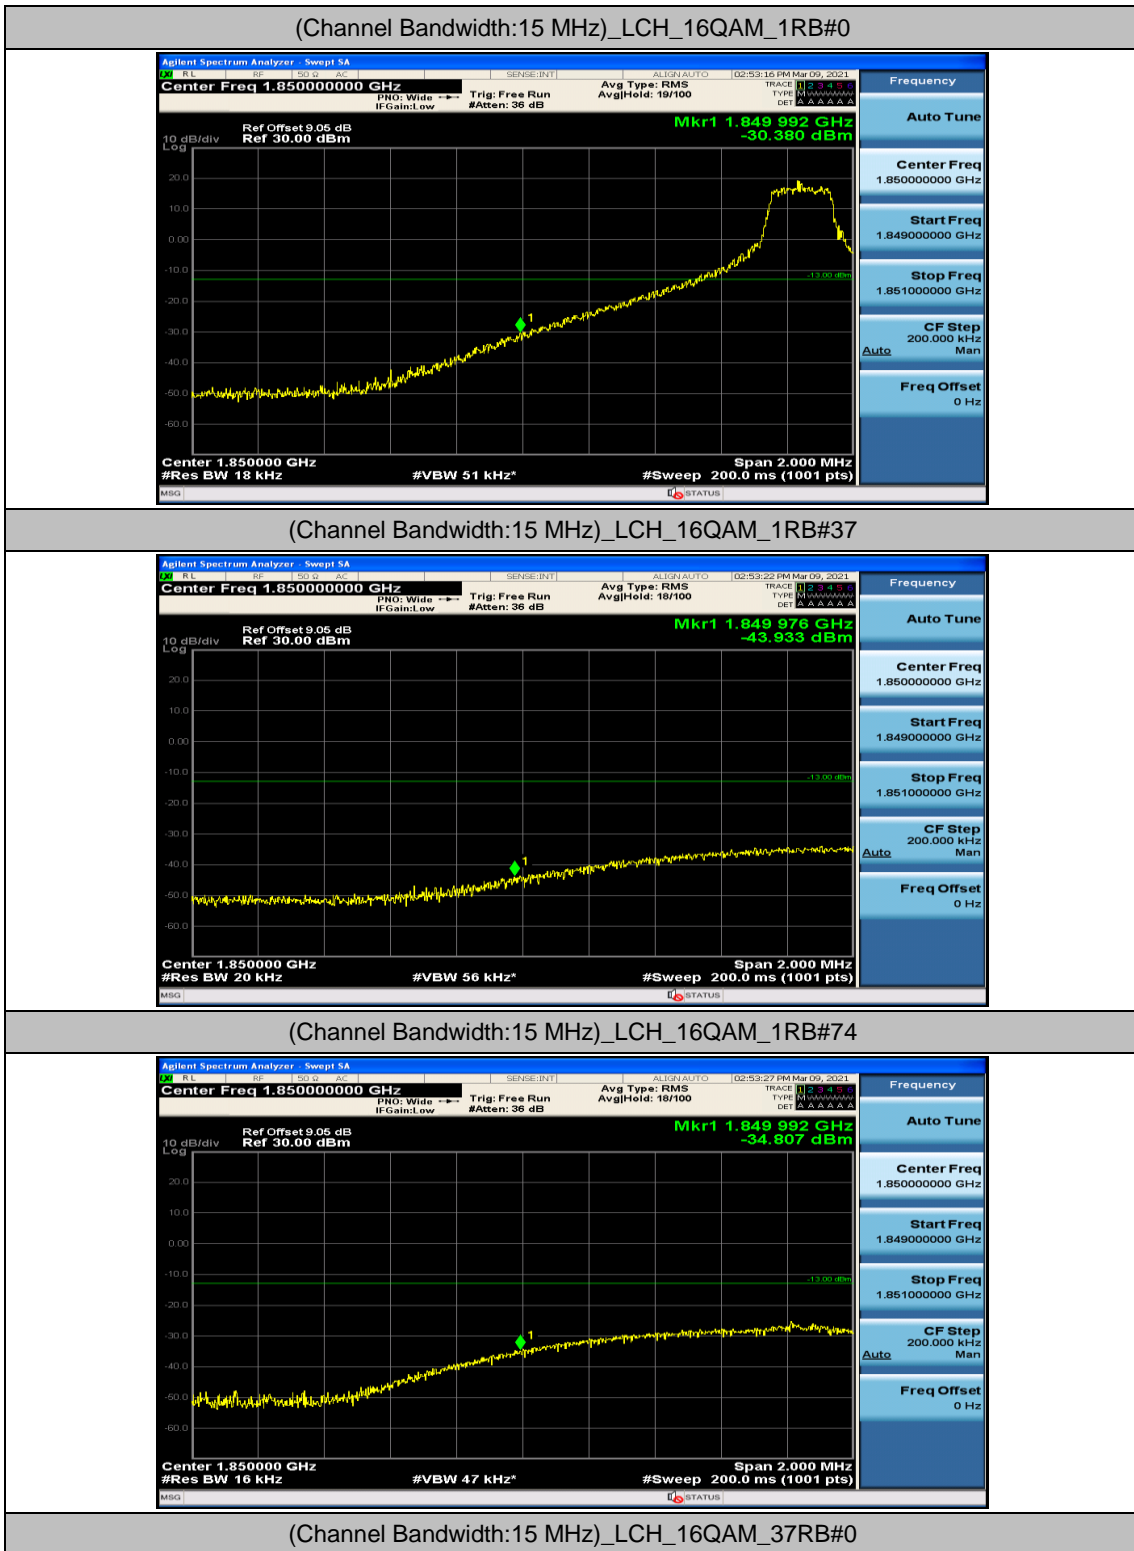

(Channel Bandwidth:15 MHz)_LCH_QPSK_37RB#18

(Channel Bandwidth:15 MHz)_LCH_QPSK_37RB#38

(Channel Bandwidth:15 MHz)_LCH_QPSK_75RB#0

(Channel Bandwidth:15 MHz)_HCH_QPSK_1RB#0

(Channel Bandwidth:15 MHz)_HCH_QPSK_1RB#37

(Channel Bandwidth:15 MHz)_HCH_QPSK_1RB#74

(Channel Bandwidth:15 MHz)_HCH_QPSK_37RB#0

(Channel Bandwidth:15 MHz)_HCH_QPSK_37RB#18

(Channel Bandwidth:15 MHz)_HCH_QPSK_37RB#38

(Channel Bandwidth:15 MHz)_HCH_QPSK_75RB#0

(Channel Bandwidth:15 MHz)_LCH_16QAM_37RB#18

(Channel Bandwidth:15 MHz)_LCH_16QAM_37RB#38

(Channel Bandwidth:15 MHz)_LCH_16QAM_75RB#0

(Channel Bandwidth:15 MHz)_HCH_16QAM_1RB#0

(Channel Bandwidth:15 MHz)_HCH_16QAM_1RB#37