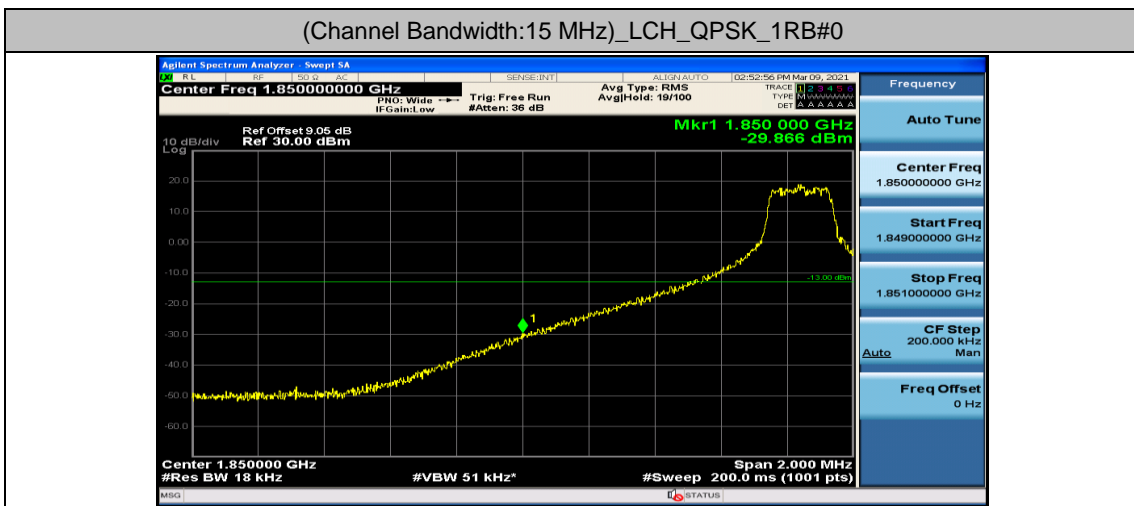

Channel Bandwidth: 10 MHz_LCH_16QAM_50RB#0

Channel Bandwidth: 10 MHz_HCH_16QAM_25RB#12

Channel Bandwidth: 10 MHz_HCH_16QAM_25RB#25

Channel Bandwidth: 10 MHz_HCH_16QAM_50RB#0

Channel Bandwidth: 15 MHz

(Channel Bandwidth:15 MHz)_LCH_QPSK_37RB#0