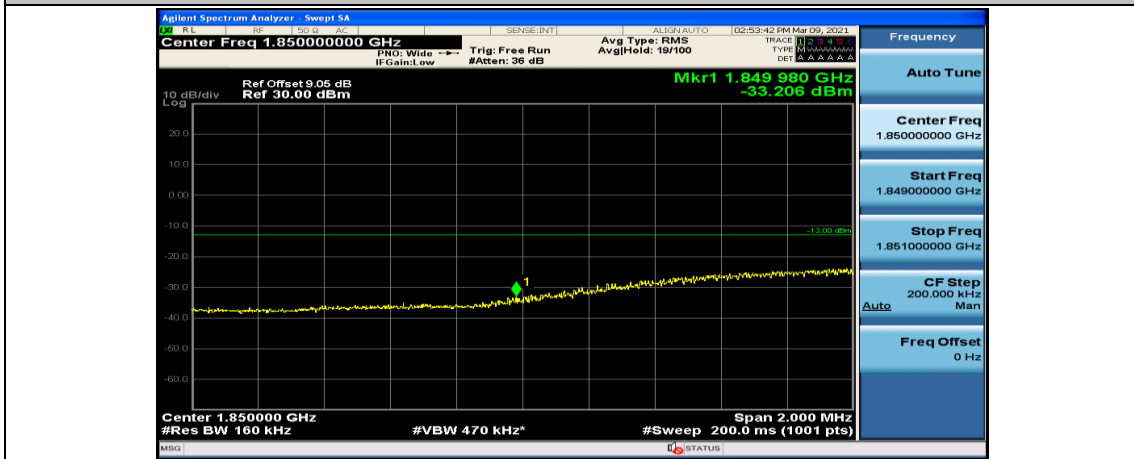

(Channel Bandwidth:15 MHz)_LCH_QPSK_37RB#18