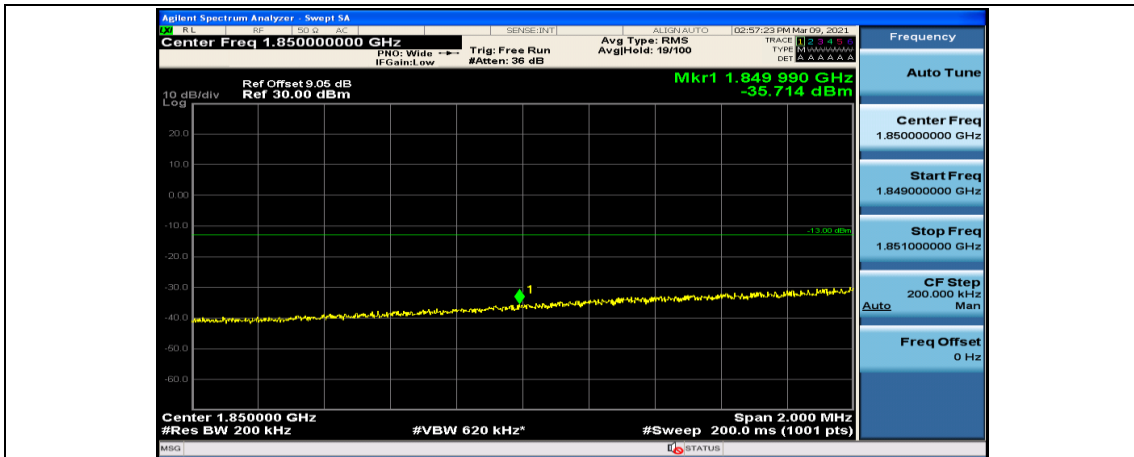

(Channel Bandwidth:20 MHz)_LCH_16QAM_1RB#49

(Channel Bandwidth:20 MHz)_LCH_16QAM_1RB#99

(Channel Bandwidth:20 MHz)_LCH_16QAM_50RB#0

(Channel Bandwidth:20 MHz)_LCH_16QAM_50RB#25

(Channel Bandwidth:20 MHz)_LCH_16QAM_50RB#50