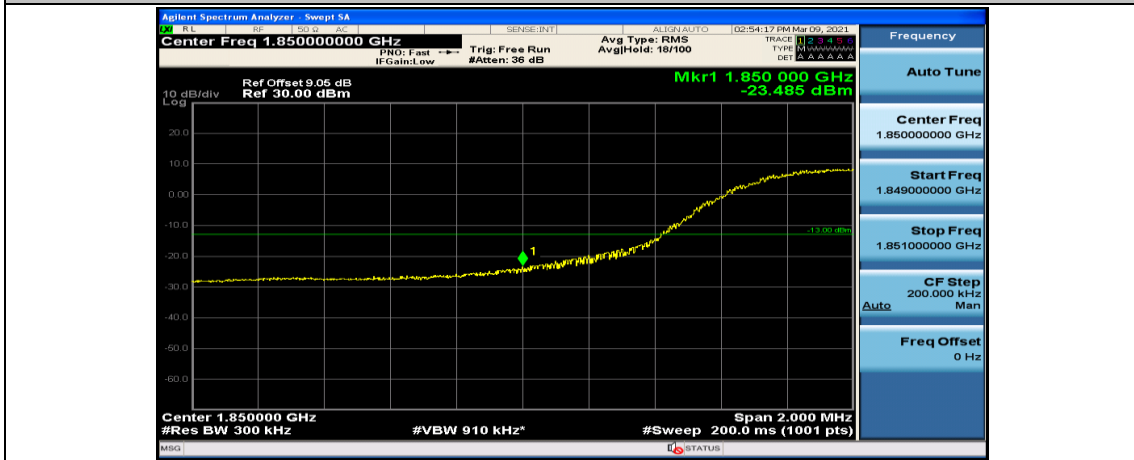

(Channel Bandwidth:15 MHz)_LCH_QPSK_75RB#0