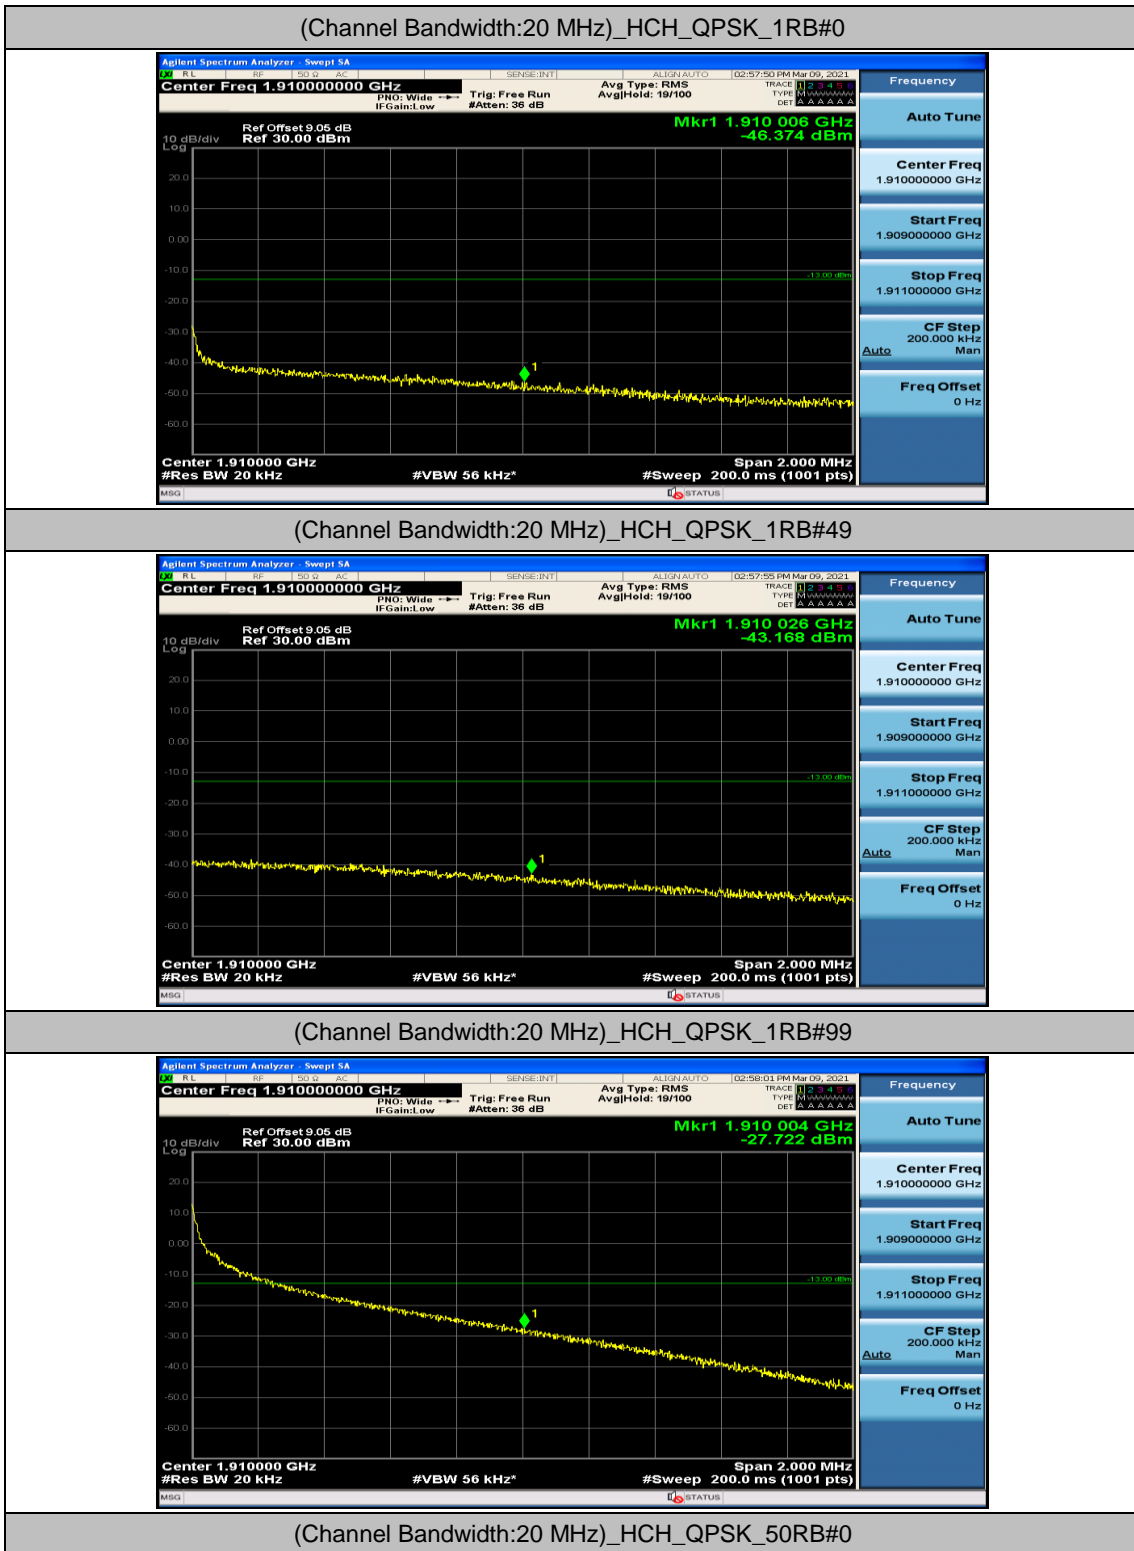

Channel Bandwidth: 20 MHz

(Channel Bandwidth:20 MHz)_LCH_QPSK_1RB#49

(Channel Bandwidth:20 MHz)_LCH_QPSK_1RB#99

(Channel Bandwidth:20 MHz)_LCH_QPSK_50RB#0

(Channel Bandwidth:20 MHz)_LCH_QPSK_50RB#25

(Channel Bandwidth:20 MHz)_LCH_QPSK_50RB#50

(Channel Bandwidth:20 MHz)_LCH_QPSK_100RB#0

(Channel Bandwidth:20 MHz)_HCH_QPSK_50RB#25

(Channel Bandwidth:20 MHz)_HCH_QPSK_50RB#50

(Channel Bandwidth:20 MHz)_HCH_QPSK_100RB#0

(Channel Bandwidth:20 MHz)_LCH_16QAM_1RB#0