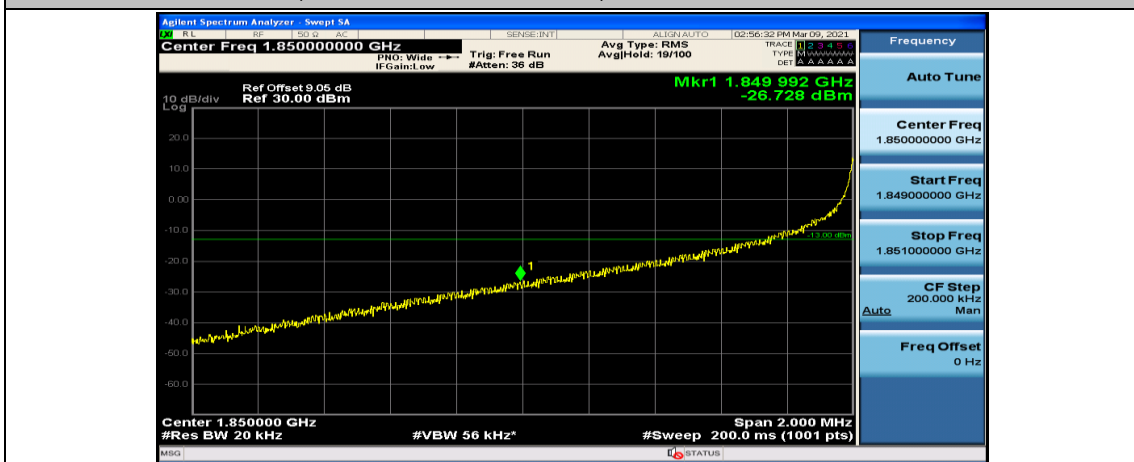

(Channel Bandwidth:20 MHz)_LCH_QPSK_100RB#0

(Channel Bandwidth:20 MHz)_HCH_QPSK_50RB#25

(Channel Bandwidth:20 MHz)_HCH_QPSK_50RB#50

(Channel Bandwidth:20 MHz)_HCH_QPSK_100RB#0

(Channel Bandwidth:20 MHz)_LCH_16QAM_1RB#0