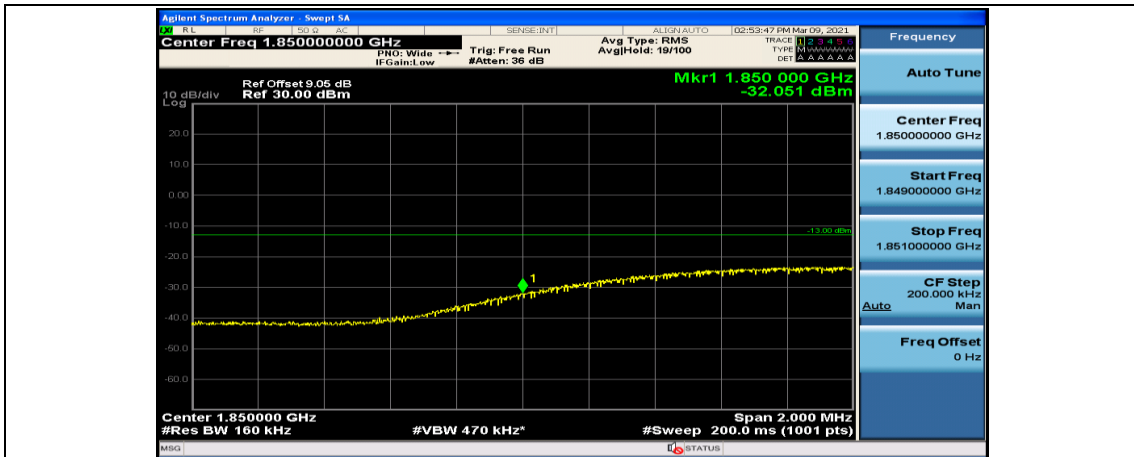

(Channel Bandwidth:15 MHz)_LCH_QPSK_37RB#38