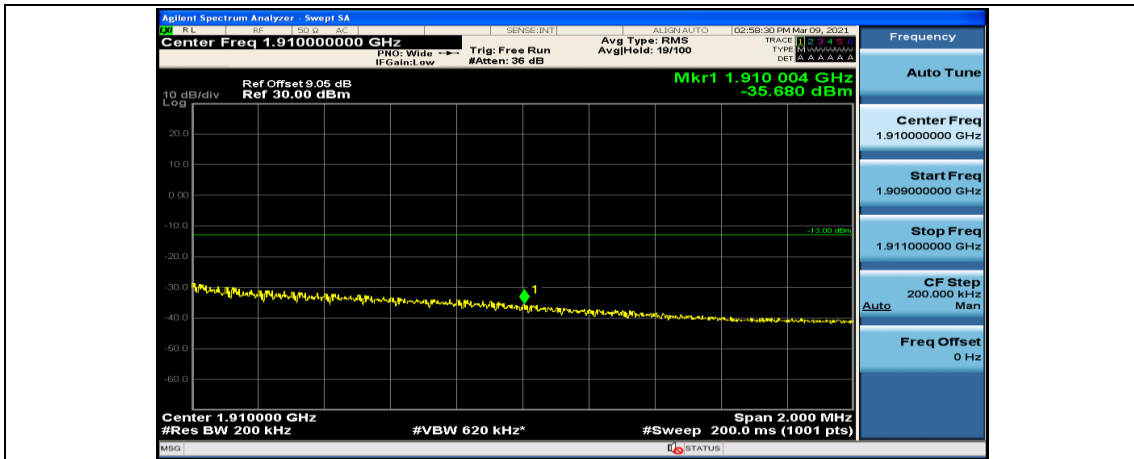

(Channel Bandwidth:20 MHz)_HCH_QPSK_50RB#25