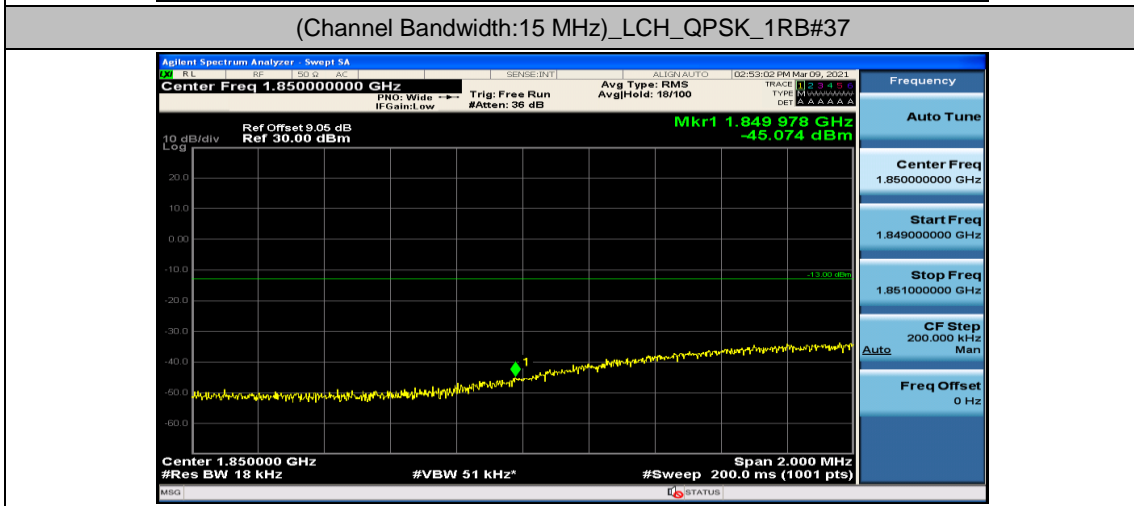

Channel Bandwidth: 10 MHz_LCH_16QAM_50RB#0

Channel Bandwidth: 10 MHz_HCH_16QAM_25RB#12

Channel Bandwidth: 10 MHz_HCH_16QAM_25RB#25

Channel Bandwidth: 10 MHz_HCH_16QAM_50RB#0

Channel Bandwidth: 15 MHz

(Channel Bandwidth:15 MHz)_LCH_QPSK_37RB#0