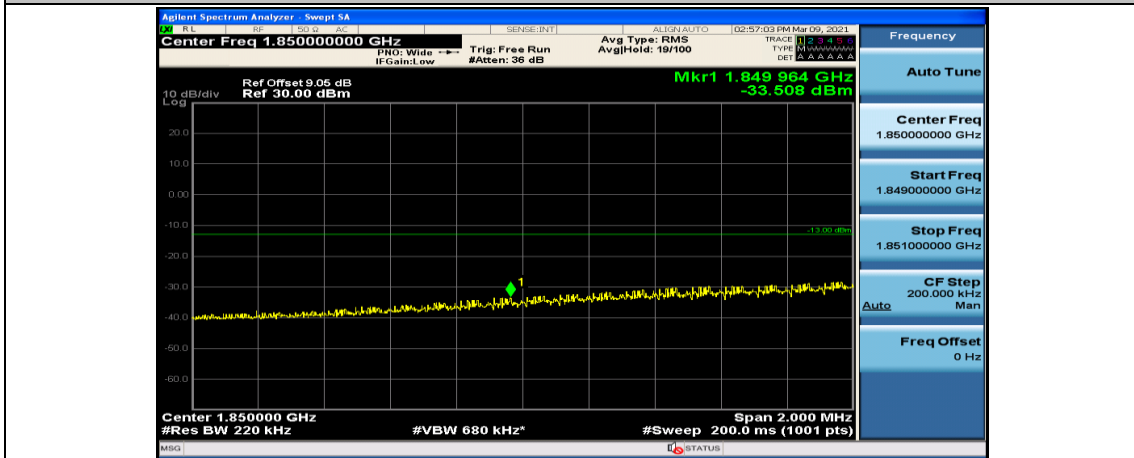

Channel Bandwidth: 20 MHz

(Channel Bandwidth:20 MHz)_LCH_QPSK_1RB#49

(Channel Bandwidth:20 MHz)_LCH_QPSK_1RB#99

(Channel Bandwidth:20 MHz)_LCH_QPSK_50RB#0

(Channel Bandwidth:20 MHz)_LCH_QPSK_50RB#25

(Channel Bandwidth:20 MHz)_LCH_QPSK_50RB#50