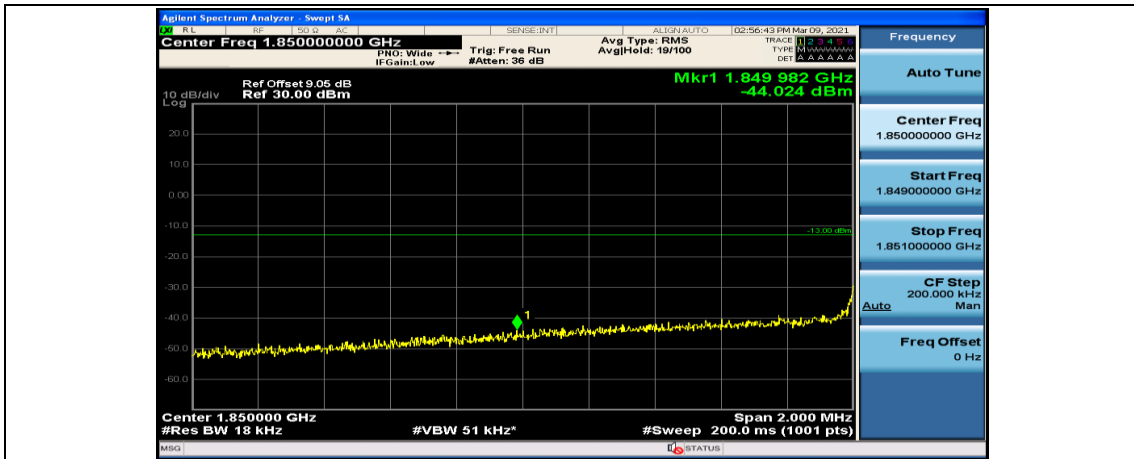

(Channel Bandwidth:20 MHz)_LCH_16QAM_50RB#0