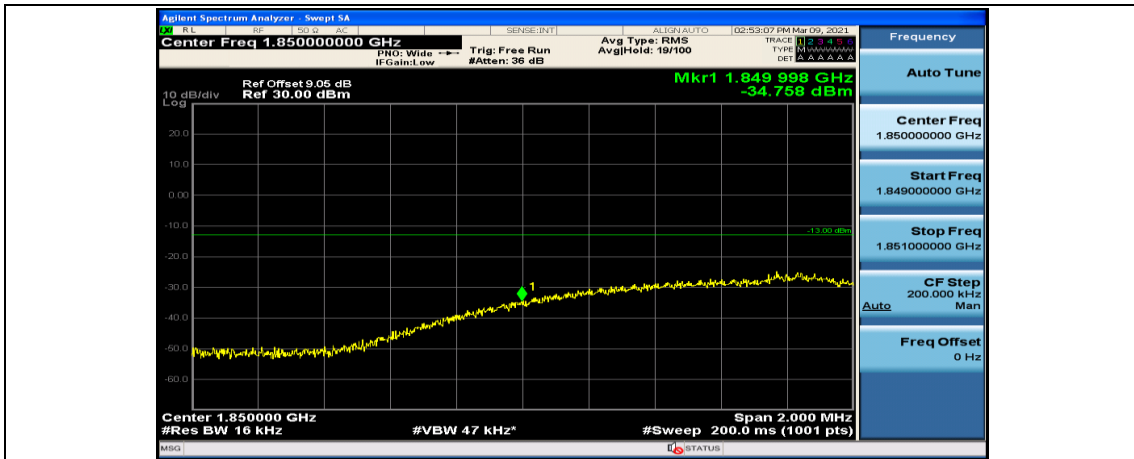

Channel Bandwidth: 10 MHz_LCH_16QAM_50RB#0

Channel Bandwidth: 10 MHz_HCH_16QAM_25RB#12

Channel Bandwidth: 10 MHz_HCH_16QAM_25RB#25

Channel Bandwidth: 10 MHz_HCH_16QAM_50RB#0

Channel Bandwidth: 15 MHz

(Channel Bandwidth:15 MHz)_LCH_QPSK_37RB#0