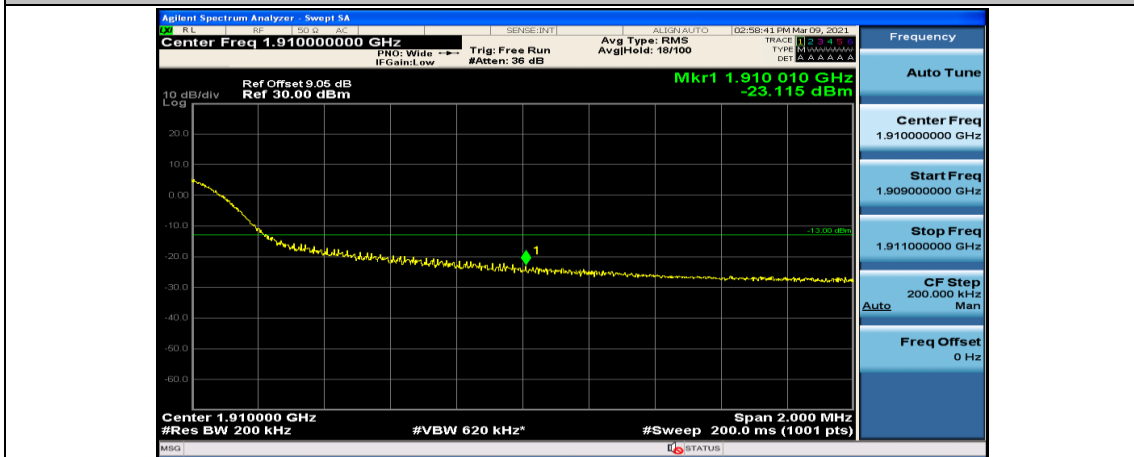

(Channel Bandwidth:20 MHz)_LCH_QPSK_100RB#0

(Channel Bandwidth:20 MHz)_HCH_QPSK_50RB#25

(Channel Bandwidth:20 MHz)_HCH_QPSK_50RB#50

(Channel Bandwidth:20 MHz)_HCH_QPSK_100RB#0

(Channel Bandwidth:20 MHz)_LCH_16QAM_1RB#0