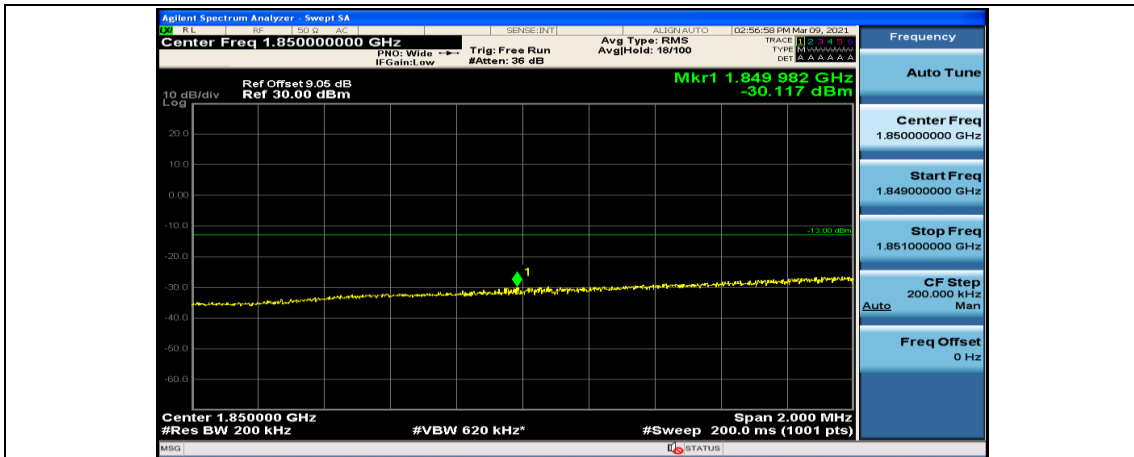

Channel Bandwidth: 20 MHz

(Channel Bandwidth:20 MHz)_LCH_QPSK_1RB#49

(Channel Bandwidth:20 MHz)_LCH_QPSK_1RB#99

(Channel Bandwidth:20 MHz)_LCH_QPSK_50RB#0

(Channel Bandwidth:20 MHz)_LCH_QPSK_50RB#25

(Channel Bandwidth:20 MHz)_LCH_QPSK_50RB#50