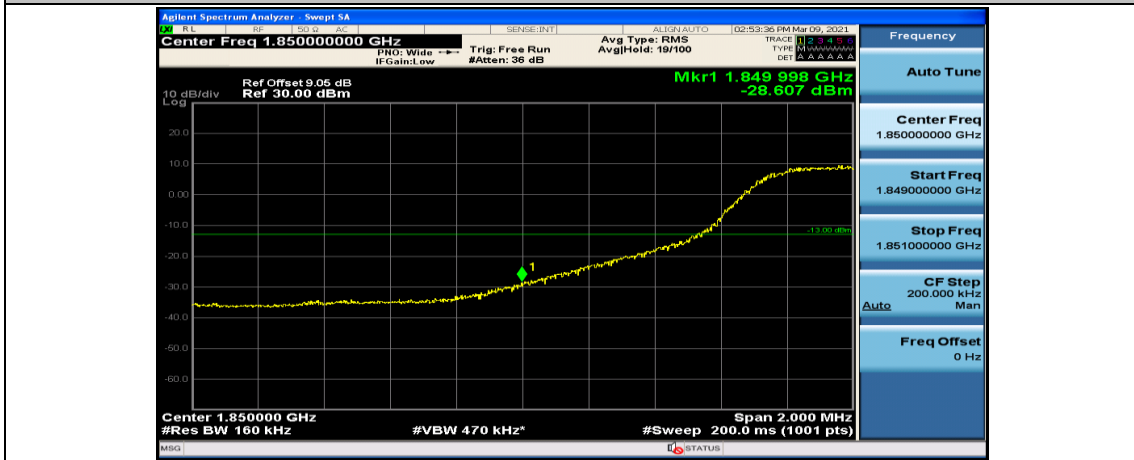

Channel Bandwidth: 10 MHz_LCH_16QAM_50RB#0

Channel Bandwidth: 10 MHz_HCH_16QAM_25RB#12

Channel Bandwidth: 10 MHz_HCH_16QAM_25RB#25

Channel Bandwidth: 10 MHz_HCH_16QAM_50RB#0

Channel Bandwidth: 15 MHz

(Channel Bandwidth:15 MHz)_LCH_QPSK_37RB#0