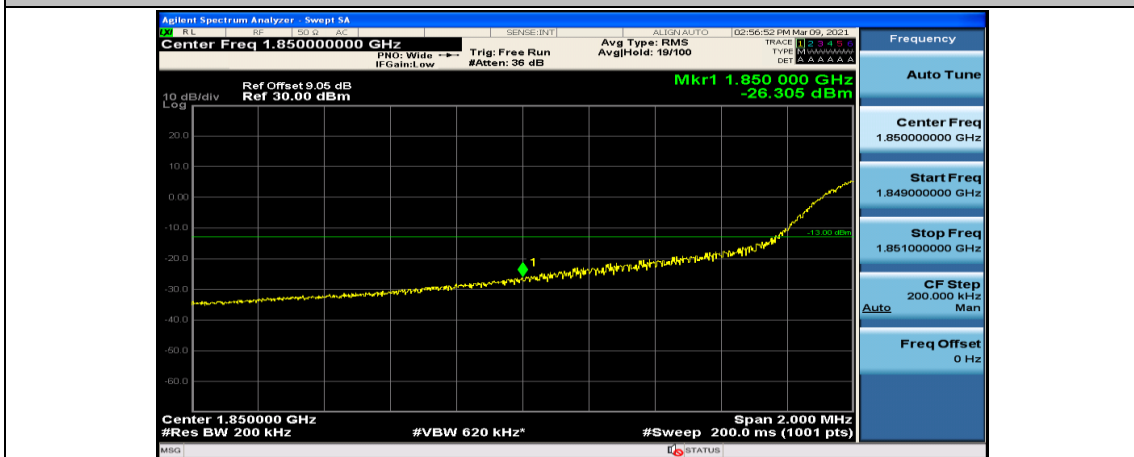

Channel Bandwidth: 20 MHz

(Channel Bandwidth:20 MHz)_LCH_QPSK_1RB#49

(Channel Bandwidth:20 MHz)_LCH_QPSK_1RB#99

(Channel Bandwidth:20 MHz)_LCH_QPSK_50RB#0

(Channel Bandwidth:20 MHz)_LCH_QPSK_50RB#25

(Channel Bandwidth:20 MHz)_LCH_QPSK_50RB#50