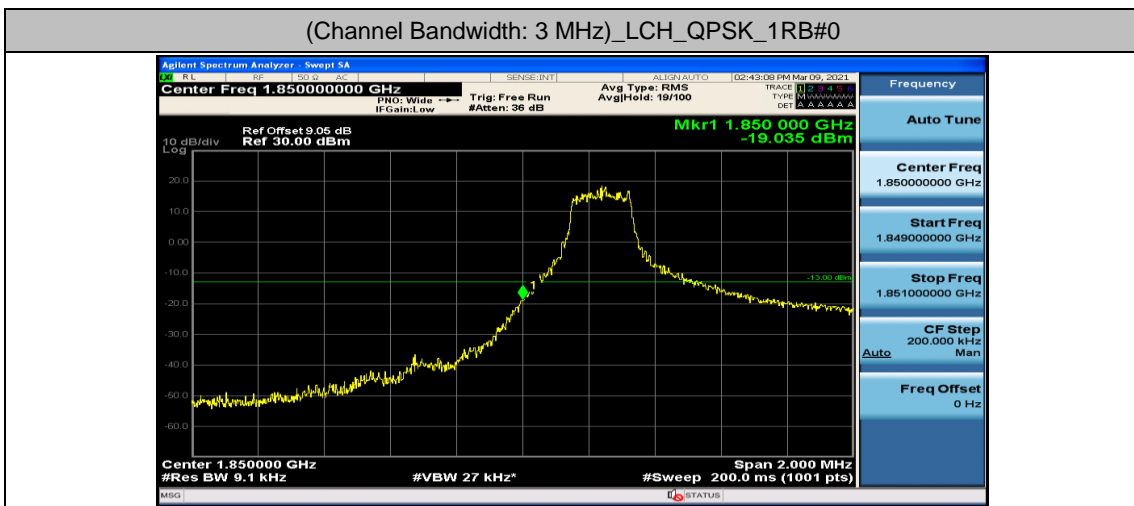

(Channel Bandwidth: 1.4 MHz)_HCH_16QAM_3RB#0

(Channel Bandwidth: 1.4 MHz)_HCH_16QAM_3RB#2

(Channel Bandwidth: 1.4 MHz)_HCH_16QAM_3RB#3

(Channel Bandwidth: 1.4 MHz)_HCH_16QAM_6RB#0

Channel Bandwidth: 3 MHz