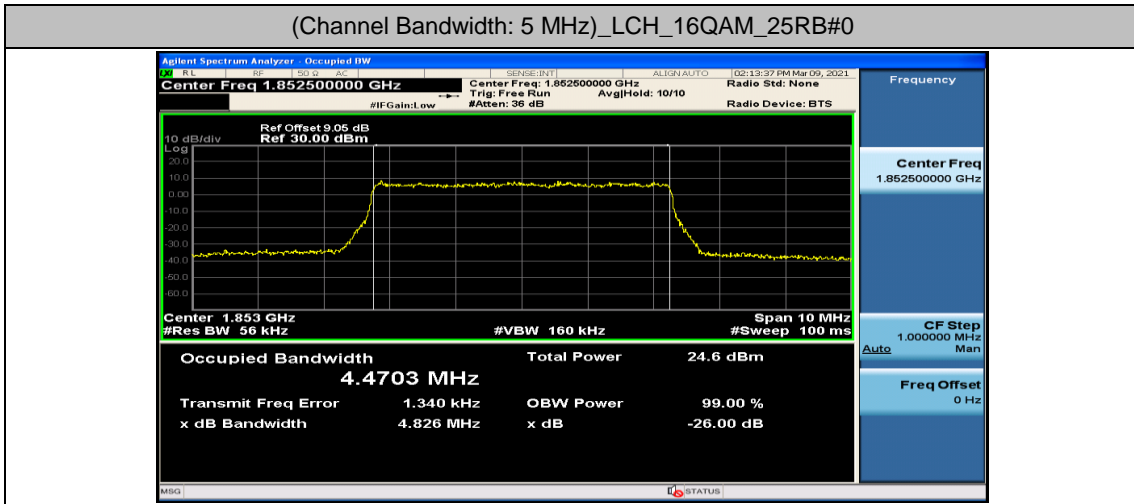

(Channel Bandwidth: 3 MHz)_LCH_16QAM_15RB#0

(Channel Bandwidth: 3 MHz)_MCH_16QAM_15RB#0

(Channel Bandwidth: 3 MHz)_HCH_16QAM_15RB#0

Channel Bandwidth: 5 MHz

(Channel Bandwidth: 5 MHz)_LCH_16QAM_25RB#0

(Channel Bandwidth: 5 MHz)_MCH_16QAM_25RB#0