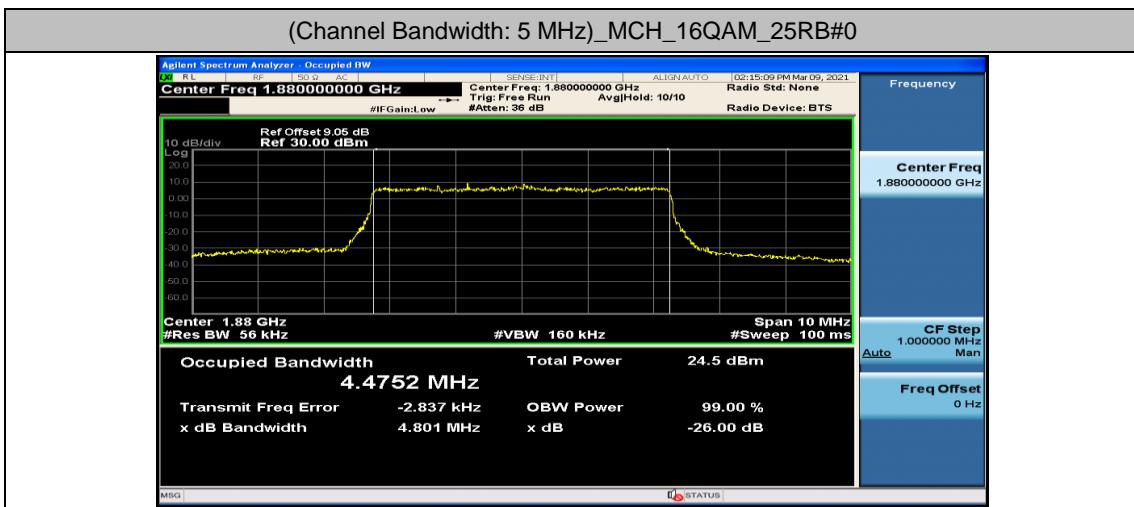

(Channel Bandwidth: 3 MHz)_LCH_16QAM_15RB#0

(Channel Bandwidth: 3 MHz)_MCH_16QAM_15RB#0

(Channel Bandwidth: 3 MHz)_HCH_16QAM_15RB#0

Channel Bandwidth: 5 MHz

(Channel Bandwidth: 5 MHz)_LCH_16QAM_25RB#0

(Channel Bandwidth: 5 MHz)_MCH_16QAM_25RB#0