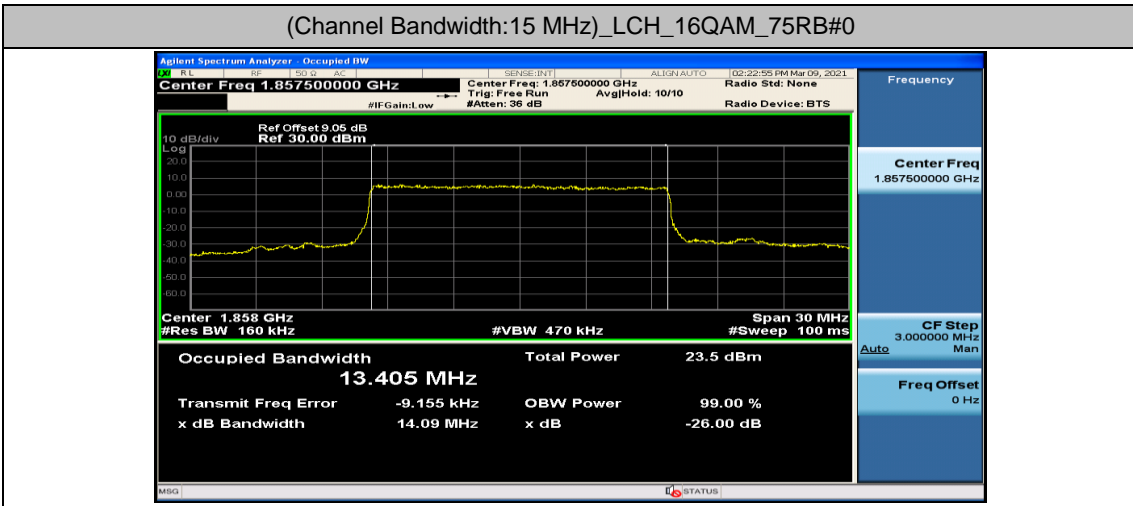

(Channel Bandwidth: 5 MHz)_HCH_16QAM_25RB#0

Channel Bandwidth: 10 MHz

Channel Bandwidth: 15 MHz

Channel Bandwidth: 20 MHz

Appendix D: Band Edge

Test Graphs

Channel Bandwidth: 1.4 MHz

(Channel Bandwidth: 1.4 MHz)_LCH_QPSK_3RB#0

(Channel Bandwidth: 1.4 MHz)_LCH_QPSK_3RB#2

(Channel Bandwidth: 1.4 MHz)_LCH_QPSK_3RB#3

(Channel Bandwidth: 1.4 MHz)_LCH_QPSK_6RB#0

(Channel Bandwidth: 1.4 MHz)_HCH_QPSK_1RB#0

(Channel Bandwidth: 1.4 MHz)_HCH_QPSK_1RB#3