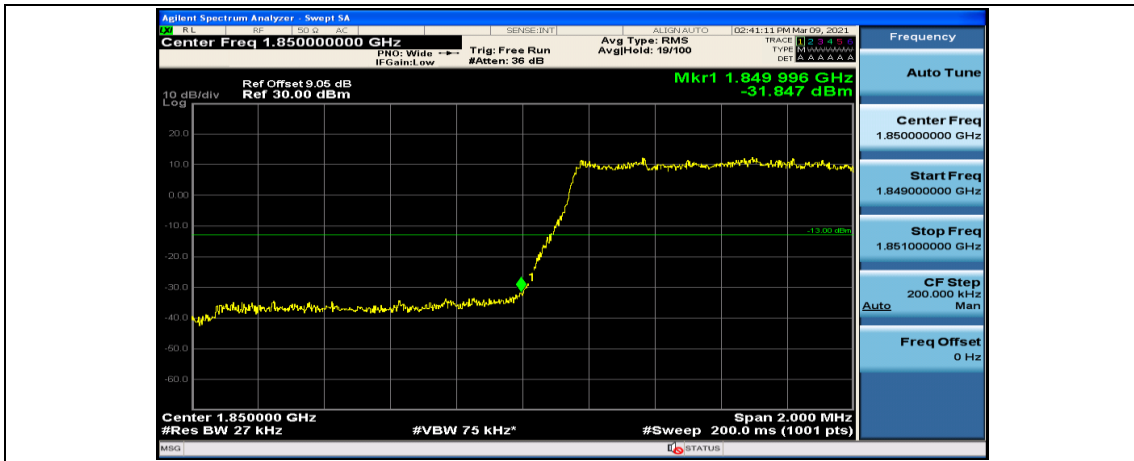

(Channel Bandwidth: 5 MHz)_HCH_16QAM_25RB#0

Channel Bandwidth: 10 MHz

Channel Bandwidth: 15 MHz

Channel Bandwidth: 20 MHz

Appendix D: Band Edge

Test Graphs

Channel Bandwidth: 1.4 MHz

(Channel Bandwidth: 1.4 MHz)_LCH_QPSK_3RB#0

(Channel Bandwidth: 1.4 MHz)_LCH_QPSK_3RB#2

(Channel Bandwidth: 1.4 MHz)_LCH_QPSK_3RB#3

(Channel Bandwidth: 1.4 MHz)_LCH_QPSK_6RB#0

(Channel Bandwidth: 1.4 MHz)_HCH_QPSK_1RB#0

(Channel Bandwidth: 1.4 MHz)_HCH_QPSK_1RB#3