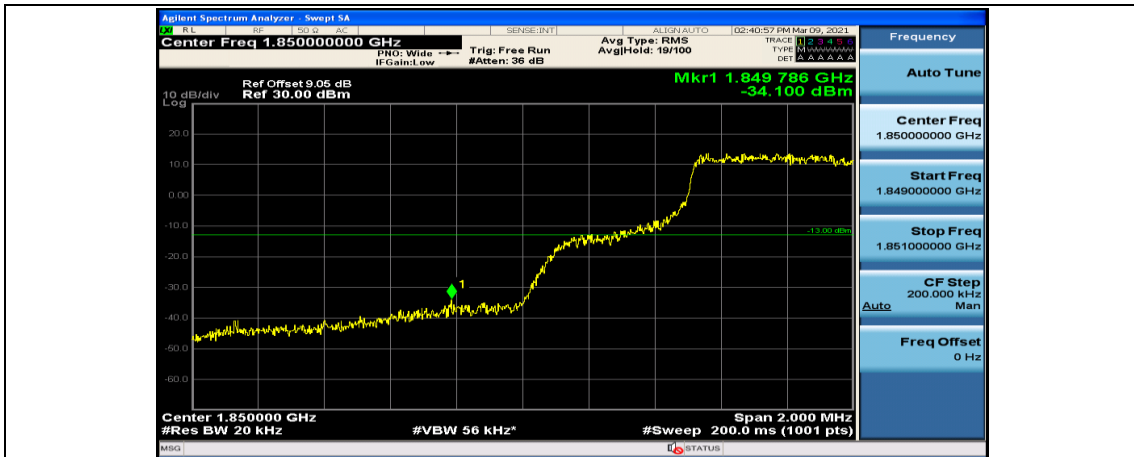

(Channel Bandwidth: 1.4 MHz) LCH_16QAM_1RB#0

(Channel Bandwidth: 1.4 MHz) LCH_16QAM_1RB#3

(Channel Bandwidth: 1.4 MHz)_LCH_16QAM_1RB#5

(Channel Bandwidth: 1.4 MHz)_LCH_16QAM_3RB#0

(Channel Bandwidth: 1.4 MHz)_LCH_16QAM_3RB#2

(Channel Bandwidth: 1.4 MHz)_LCH_16QAM_3RB#3

(Channel Bandwidth: 1.4 MHz)_LCH_16QAM_6RB#0

(Channel Bandwidth: 1.4 MHz)_HCH_16QAM_1RB#0

(Channel Bandwidth: 1.4 MHz)_HCH_16QAM_1RB#3

(Channel Bandwidth: 1.4 MHz)_HCH_16QAM_1RB#5