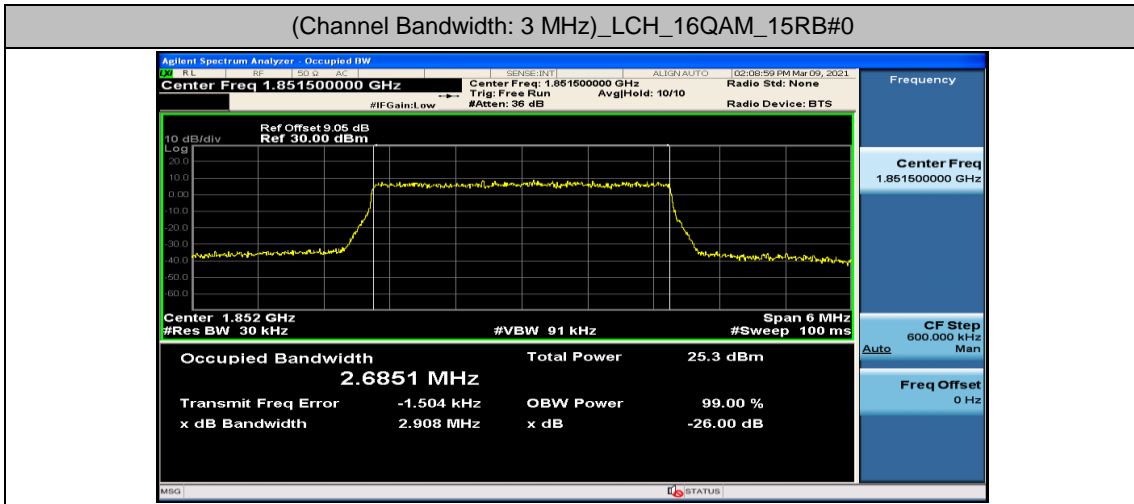

(Channel Bandwidth: 3 MHz)_LCH_16QAM_15RB#0

(Channel Bandwidth: 3 MHz)_MCH_16QAM_15RB#0

(Channel Bandwidth: 3 MHz)_HCH_16QAM_15RB#0

Channel Bandwidth: 5 MHz

(Channel Bandwidth: 5 MHz)_LCH_16QAM_25RB#0

(Channel Bandwidth: 5 MHz)_MCH_16QAM_25RB#0