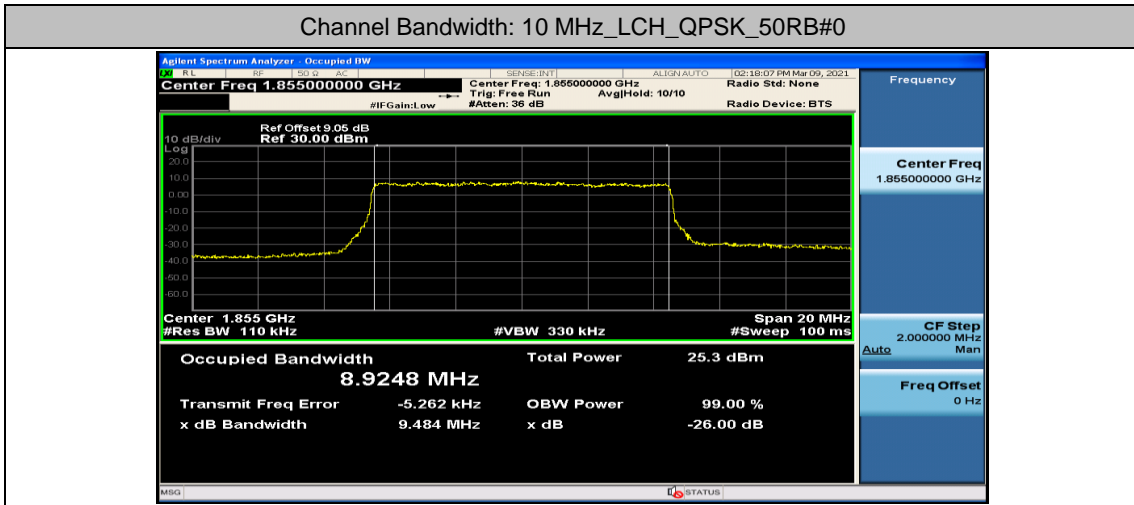

Channel Bandwidth: 10 MHz