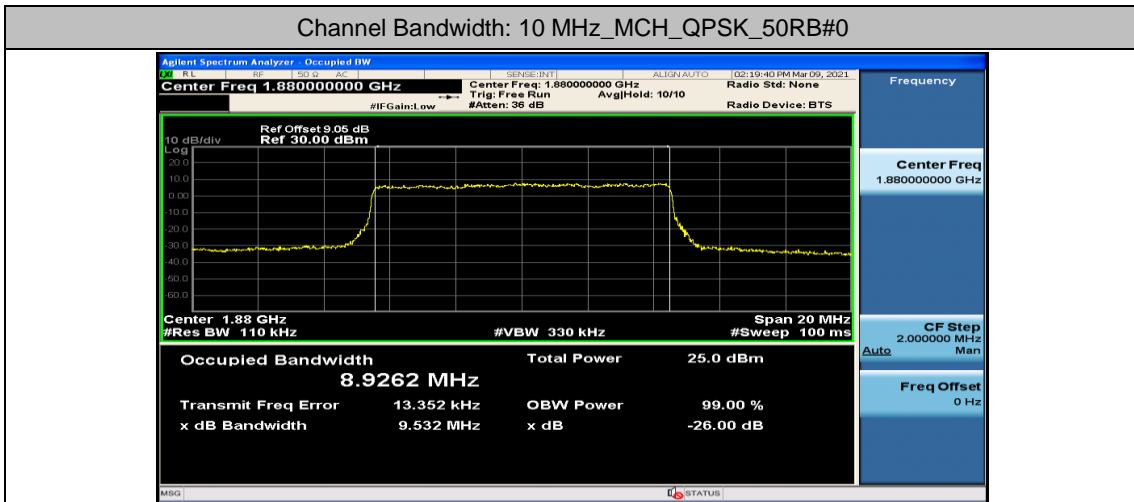

Channel Bandwidth: 10 MHz