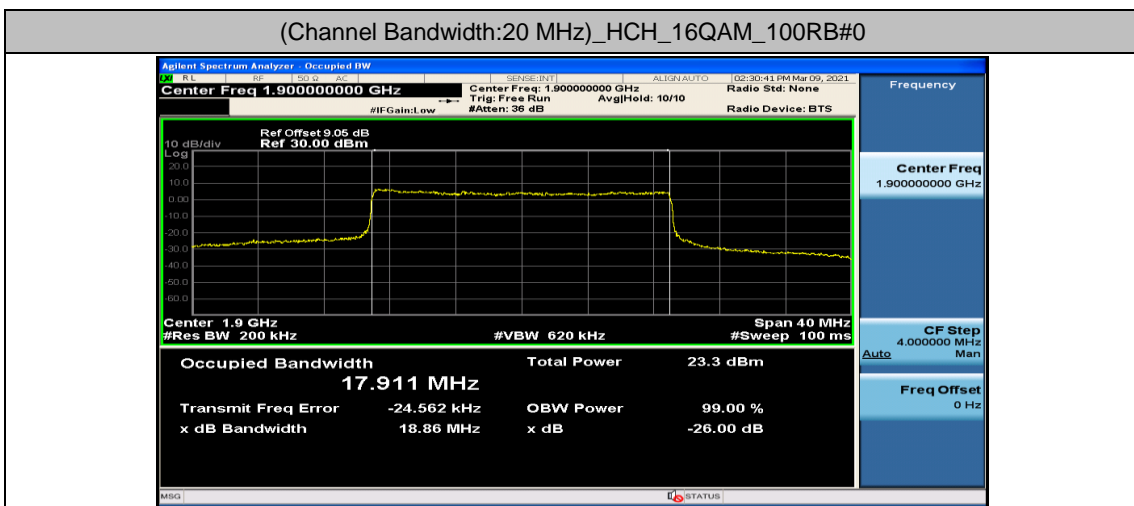

(Channel Bandwidth: 5 MHz)_HCH_16QAM_25RB#0

Channel Bandwidth: 10 MHz

Channel Bandwidth: 15 MHz

Channel Bandwidth: 20 MHz

Appendix D: Band Edge

Test Graphs

Channel Bandwidth: 1.4 MHz

(Channel Bandwidth: 1.4 MHz)_LCH_QPSK_3RB#0

(Channel Bandwidth: 1.4 MHz)_LCH_QPSK_3RB#2

(Channel Bandwidth: 1.4 MHz)_LCH_QPSK_3RB#3

(Channel Bandwidth: 1.4 MHz)_LCH_QPSK_6RB#0

(Channel Bandwidth: 1.4 MHz)_HCH_QPSK_1RB#0

(Channel Bandwidth: 1.4 MHz)_HCH_QPSK_1RB#3