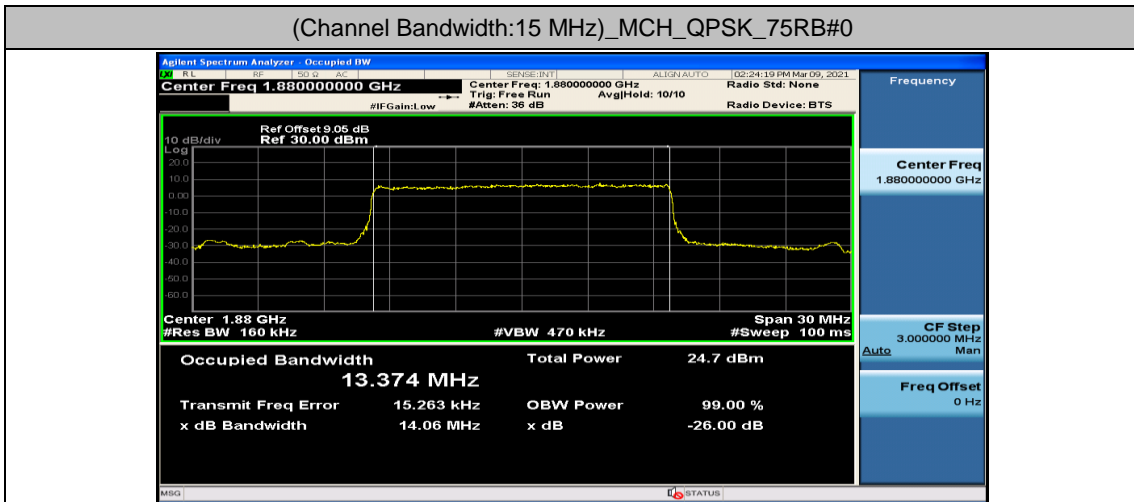

(Channel Bandwidth: 5 MHz)_HCH_16QAM_25RB#0

Channel Bandwidth: 10 MHz

Channel Bandwidth: 15 MHz

Channel Bandwidth: 20 MHz

Appendix D: Band Edge

Test Graphs

Channel Bandwidth: 1.4 MHz

(Channel Bandwidth: 1.4 MHz)_LCH_QPSK_3RB#0

(Channel Bandwidth: 1.4 MHz)_LCH_QPSK_3RB#2

(Channel Bandwidth: 1.4 MHz)_LCH_QPSK_3RB#3

(Channel Bandwidth: 1.4 MHz)_LCH_QPSK_6RB#0

(Channel Bandwidth: 1.4 MHz)_HCH_QPSK_1RB#0

(Channel Bandwidth: 1.4 MHz)_HCH_QPSK_1RB#3