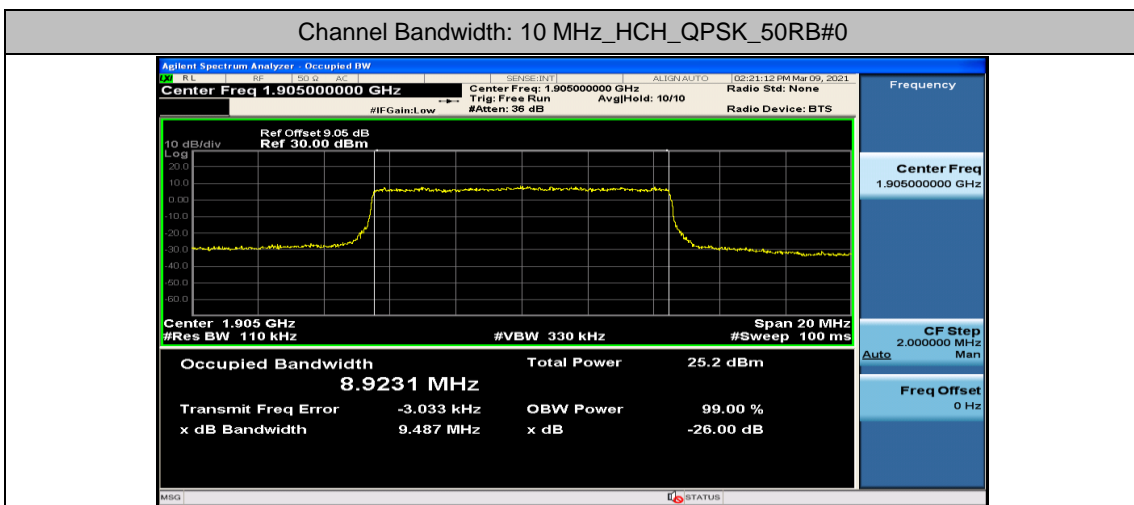

Channel Bandwidth: 10 MHz