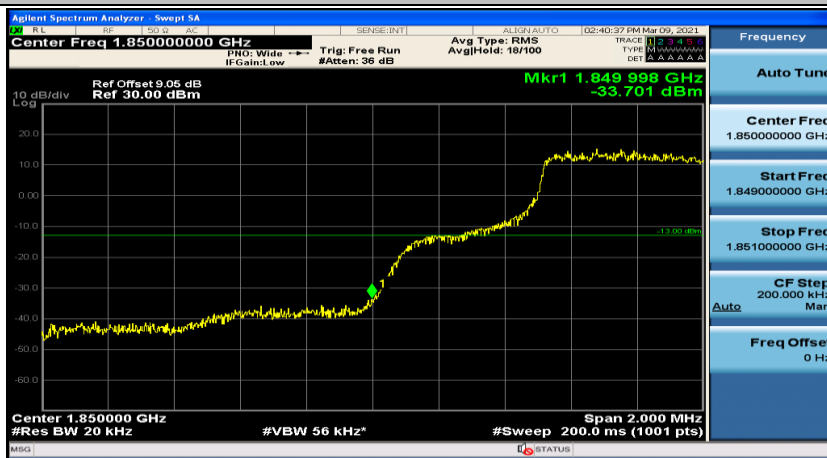

(Channel Bandwidth: 5 MHz)_HCH_16QAM_25RB#0

Channel Bandwidth: 10 MHz

Channel Bandwidth: 15 MHz

Channel Bandwidth: 20 MHz

Appendix D: Band Edge

Test Graphs

Channel Bandwidth: 1.4 MHz

(Channel Bandwidth: 1.4 MHz)_LCH_QPSK_3RB#0

(Channel Bandwidth: 1.4 MHz)_LCH_QPSK_3RB#2

(Channel Bandwidth: 1.4 MHz)_LCH_QPSK_3RB#3

(Channel Bandwidth: 1.4 MHz)_LCH_QPSK_6RB#0

(Channel Bandwidth: 1.4 MHz)_HCH_QPSK_1RB#0

(Channel Bandwidth: 1.4 MHz)_HCH_QPSK_1RB#3