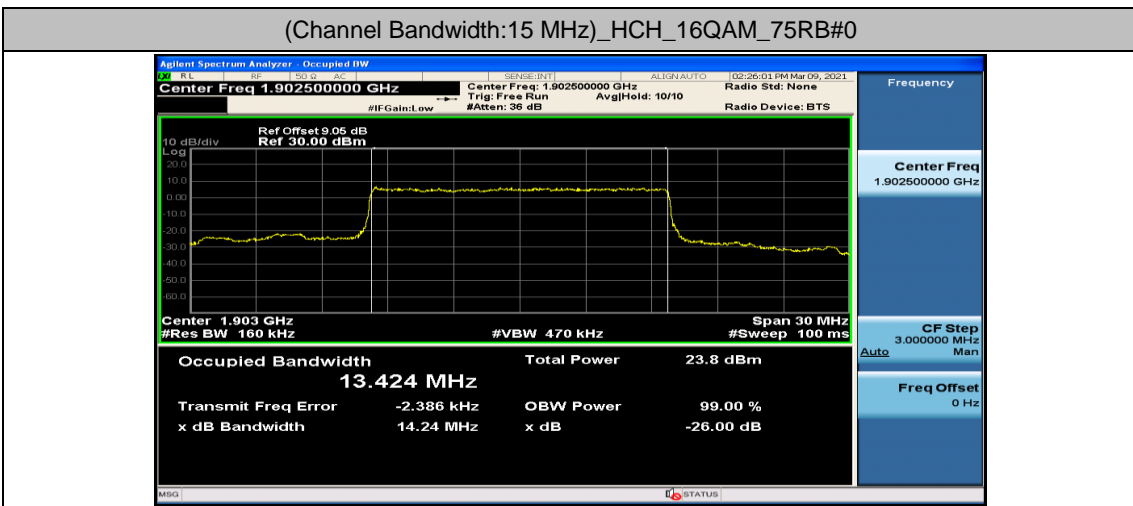

(Channel Bandwidth: 5 MHz)_HCH_16QAM_25RB#0

Channel Bandwidth: 10 MHz

Channel Bandwidth: 15 MHz

Channel Bandwidth: 20 MHz

Appendix D: Band Edge

Test Graphs

Channel Bandwidth: 1.4 MHz

(Channel Bandwidth: 1.4 MHz)_LCH_QPSK_3RB#0

(Channel Bandwidth: 1.4 MHz)_LCH_QPSK_3RB#2

(Channel Bandwidth: 1.4 MHz)_LCH_QPSK_3RB#3

(Channel Bandwidth: 1.4 MHz)_LCH_QPSK_6RB#0

(Channel Bandwidth: 1.4 MHz)_HCH_QPSK_1RB#0

(Channel Bandwidth: 1.4 MHz)_HCH_QPSK_1RB#3