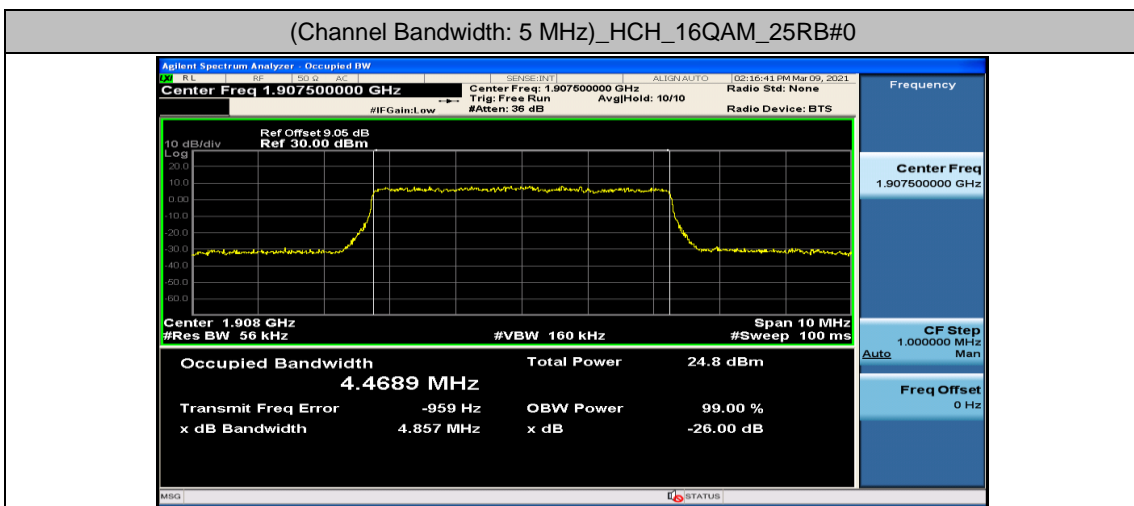

(Channel Bandwidth: 3 MHz)_LCH_16QAM_15RB#0

(Channel Bandwidth: 3 MHz)_MCH_16QAM_15RB#0

(Channel Bandwidth: 3 MHz)_HCH_16QAM_15RB#0

Channel Bandwidth: 5 MHz

(Channel Bandwidth: 5 MHz)_LCH_16QAM_25RB#0

(Channel Bandwidth: 5 MHz)_MCH_16QAM_25RB#0

(Channel Bandwidth: 5 MHz)_HCH_16QAM_25RB#0

Channel Bandwidth: 10 MHz

Channel Bandwidth: 15 MHz

Channel Bandwidth: 20 MHz

Appendix D: Band Edge

Test Graphs

Channel Bandwidth: 1.4 MHz

(Channel Bandwidth: 1.4 MHz)_LCH_QPSK_3RB#0