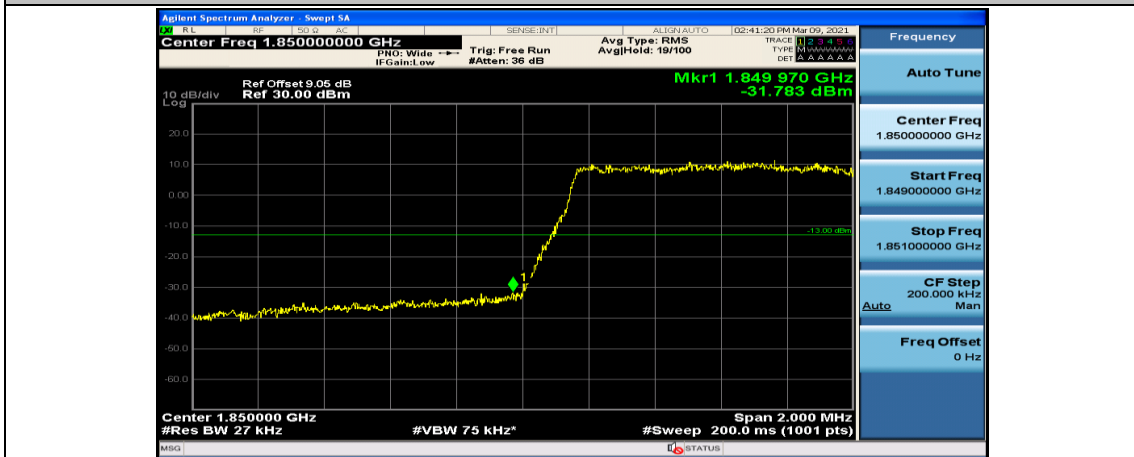

(Channel Bandwidth: 1.4 MHz)_LCH_16QAM_6RB#0