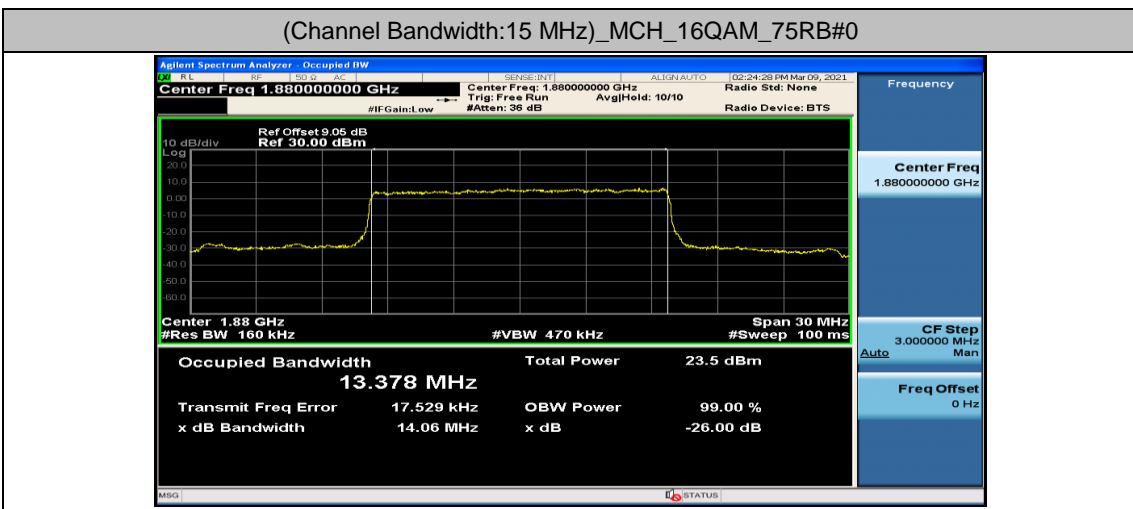

(Channel Bandwidth: 5 MHz)_HCH_16QAM_25RB#0

Channel Bandwidth: 10 MHz

Channel Bandwidth: 15 MHz

Channel Bandwidth: 20 MHz

Appendix D: Band Edge

Test Graphs

Channel Bandwidth: 1.4 MHz

(Channel Bandwidth: 1.4 MHz)_LCH_QPSK_3RB#0

(Channel Bandwidth: 1.4 MHz)_LCH_QPSK_3RB#2

(Channel Bandwidth: 1.4 MHz)_LCH_QPSK_3RB#3

(Channel Bandwidth: 1.4 MHz)_LCH_QPSK_6RB#0

(Channel Bandwidth: 1.4 MHz)_HCH_QPSK_1RB#0

(Channel Bandwidth: 1.4 MHz)_HCH_QPSK_1RB#3