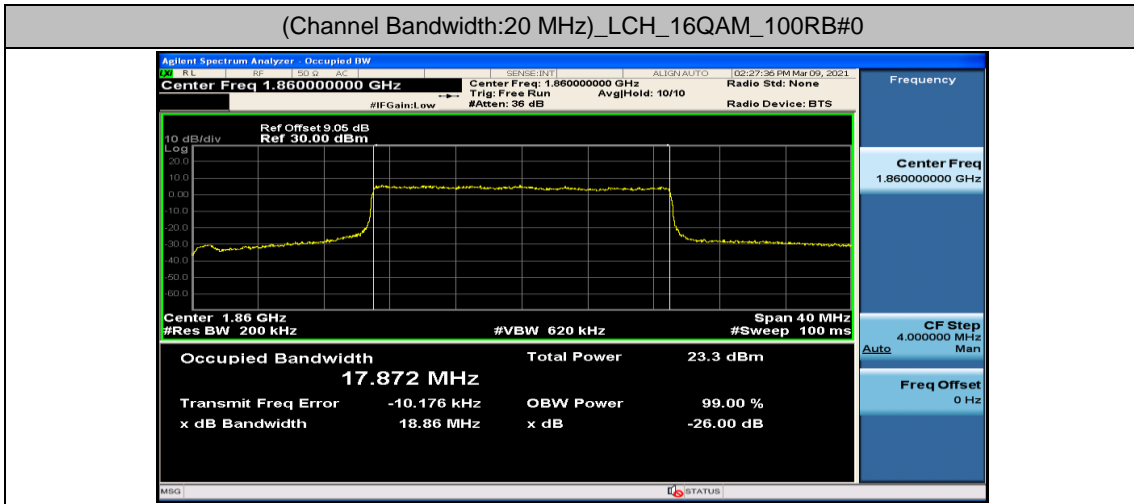

(Channel Bandwidth: 5 MHz)_HCH_16QAM_25RB#0

Channel Bandwidth: 10 MHz

Channel Bandwidth: 15 MHz

Channel Bandwidth: 20 MHz

Appendix D: Band Edge

Test Graphs

Channel Bandwidth: 1.4 MHz

(Channel Bandwidth: 1.4 MHz)_LCH_QPSK_3RB#0

(Channel Bandwidth: 1.4 MHz)_LCH_QPSK_3RB#2

(Channel Bandwidth: 1.4 MHz)_LCH_QPSK_3RB#3

(Channel Bandwidth: 1.4 MHz)_LCH_QPSK_6RB#0

(Channel Bandwidth: 1.4 MHz)_HCH_QPSK_1RB#0

(Channel Bandwidth: 1.4 MHz)_HCH_QPSK_1RB#3