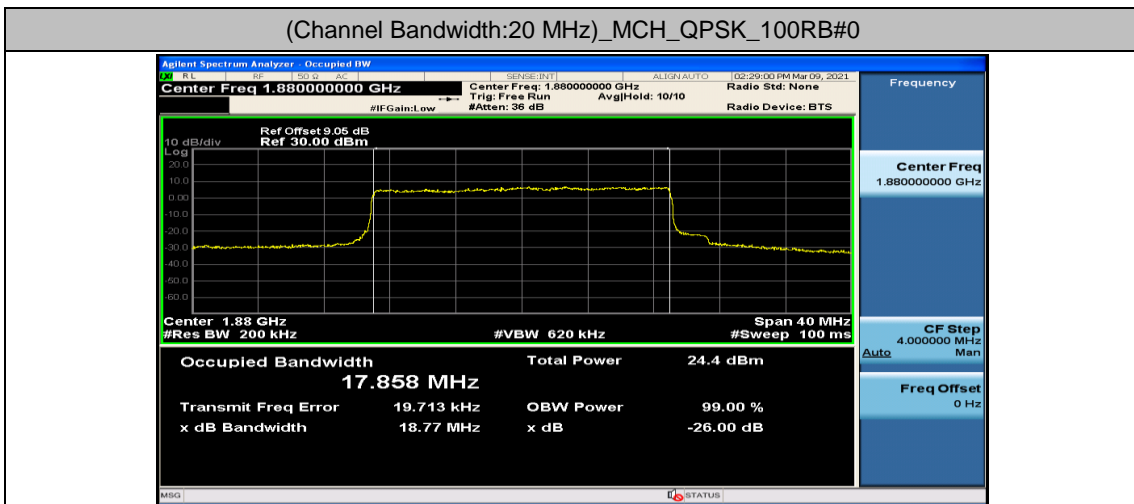

(Channel Bandwidth: 5 MHz)_HCH_16QAM_25RB#0

Channel Bandwidth: 10 MHz

Channel Bandwidth: 15 MHz

Channel Bandwidth: 20 MHz

Appendix D: Band Edge

Test Graphs

Channel Bandwidth: 1.4 MHz

(Channel Bandwidth: 1.4 MHz)_LCH_QPSK_3RB#0

(Channel Bandwidth: 1.4 MHz)_LCH_QPSK_3RB#2

(Channel Bandwidth: 1.4 MHz)_LCH_QPSK_3RB#3

(Channel Bandwidth: 1.4 MHz)_LCH_QPSK_6RB#0

(Channel Bandwidth: 1.4 MHz)_HCH_QPSK_1RB#0

(Channel Bandwidth: 1.4 MHz)_HCH_QPSK_1RB#3