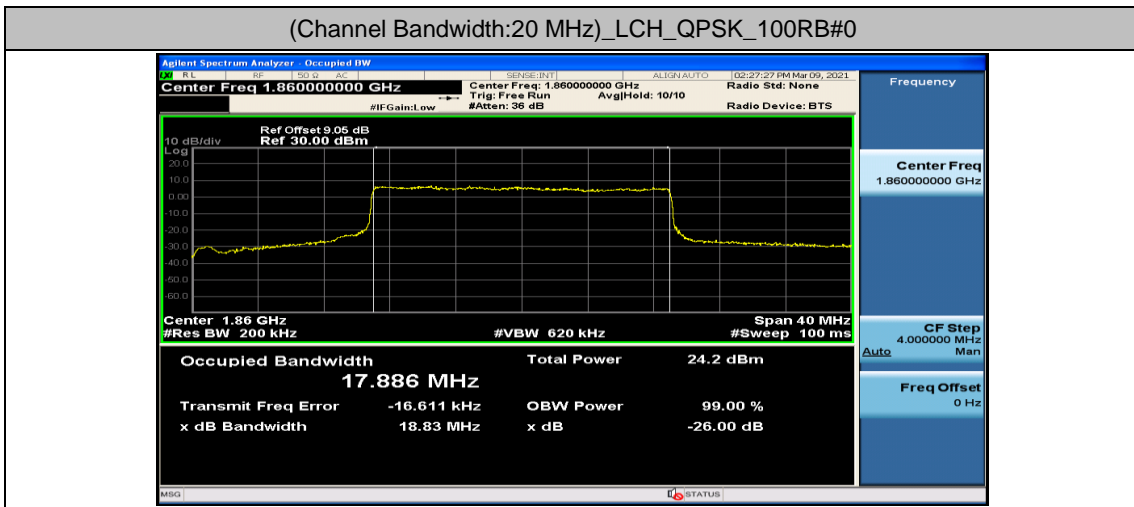

(Channel Bandwidth: 5 MHz)_HCH_16QAM_25RB#0

Channel Bandwidth: 10 MHz

Channel Bandwidth: 15 MHz

Channel Bandwidth: 20 MHz

Appendix D: Band Edge

Test Graphs

Channel Bandwidth: 1.4 MHz

(Channel Bandwidth: 1.4 MHz)_LCH_QPSK_3RB#0

(Channel Bandwidth: 1.4 MHz)_LCH_QPSK_3RB#2

(Channel Bandwidth: 1.4 MHz)_LCH_QPSK_3RB#3

(Channel Bandwidth: 1.4 MHz)_LCH_QPSK_6RB#0

(Channel Bandwidth: 1.4 MHz)_HCH_QPSK_1RB#0

(Channel Bandwidth: 1.4 MHz)_HCH_QPSK_1RB#3