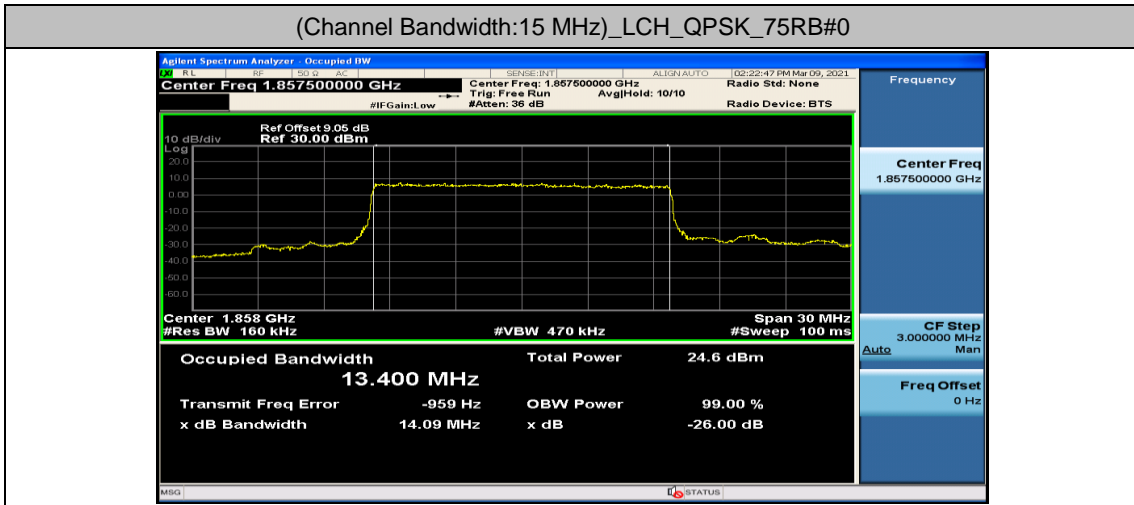

(Channel Bandwidth: 5 MHz)_HCH_16QAM_25RB#0

Channel Bandwidth: 10 MHz

Channel Bandwidth: 15 MHz

Channel Bandwidth: 20 MHz

Appendix D: Band Edge

Test Graphs

Channel Bandwidth: 1.4 MHz

(Channel Bandwidth: 1.4 MHz)_LCH_QPSK_3RB#0

(Channel Bandwidth: 1.4 MHz)_LCH_QPSK_3RB#2

(Channel Bandwidth: 1.4 MHz)_LCH_QPSK_3RB#3

(Channel Bandwidth: 1.4 MHz)_LCH_QPSK_6RB#0

(Channel Bandwidth: 1.4 MHz)_HCH_QPSK_1RB#0

(Channel Bandwidth: 1.4 MHz)_HCH_QPSK_1RB#3