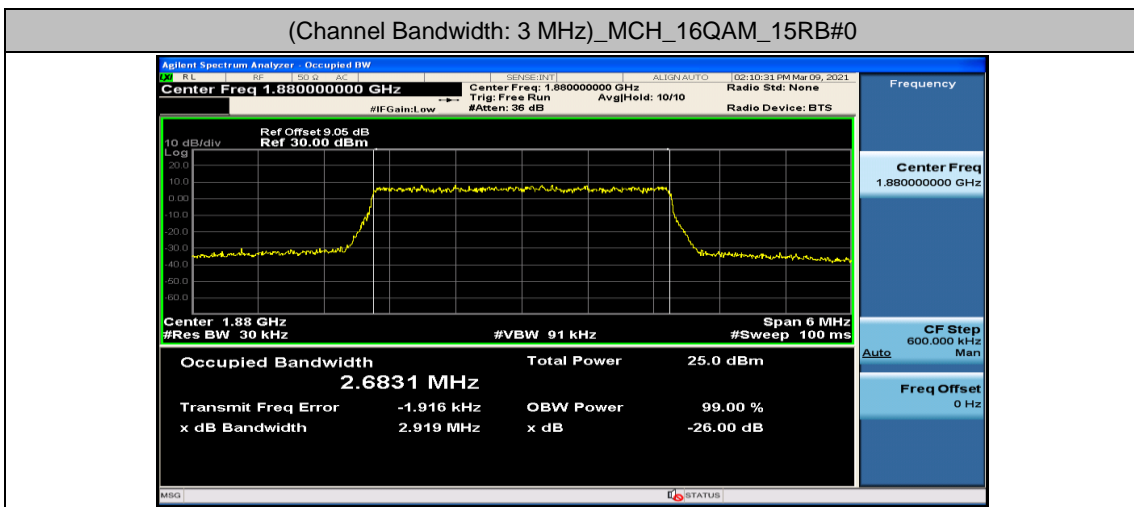

(Channel Bandwidth: 3 MHz)_LCH_16QAM_15RB#0

(Channel Bandwidth: 3 MHz)_MCH_16QAM_15RB#0

(Channel Bandwidth: 3 MHz)_HCH_16QAM_15RB#0

Channel Bandwidth: 5 MHz

(Channel Bandwidth: 5 MHz)_LCH_16QAM_25RB#0

(Channel Bandwidth: 5 MHz)_MCH_16QAM_25RB#0