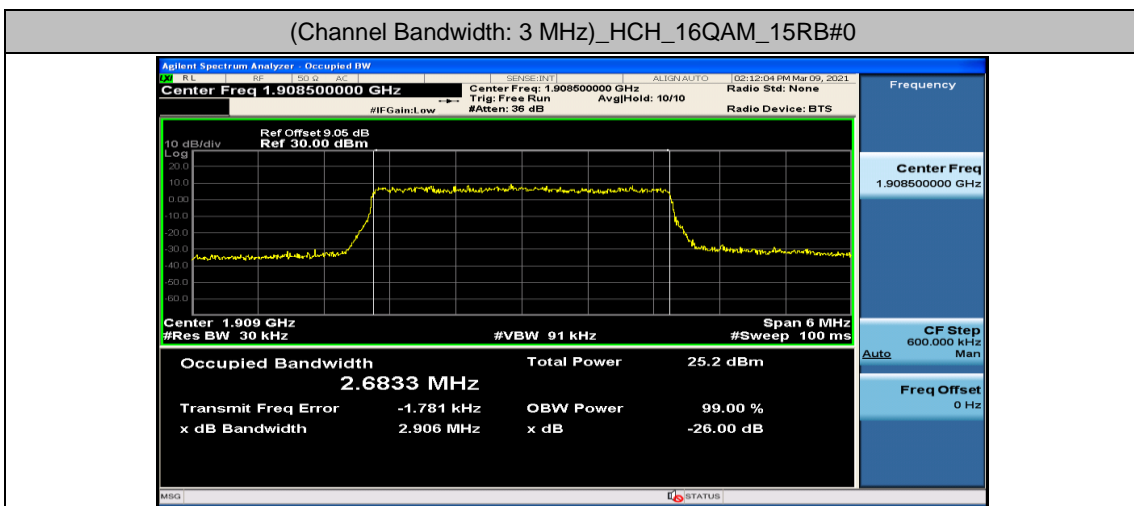

(Channel Bandwidth: 3 MHz)_LCH_16QAM_15RB#0

(Channel Bandwidth: 3 MHz)_MCH_16QAM_15RB#0

(Channel Bandwidth: 3 MHz)_HCH_16QAM_15RB#0

Channel Bandwidth: 5 MHz

(Channel Bandwidth: 5 MHz)_LCH_16QAM_25RB#0

(Channel Bandwidth: 5 MHz)_MCH_16QAM_25RB#0

(Channel Bandwidth: 5 MHz)_HCH_16QAM_25RB#0

Channel Bandwidth: 10 MHz

Channel Bandwidth: 15 MHz

Channel Bandwidth: 20 MHz

Appendix D: Band Edge

Test Graphs

Channel Bandwidth: 1.4 MHz

(Channel Bandwidth: 1.4 MHz)_LCH_QPSK_3RB#0