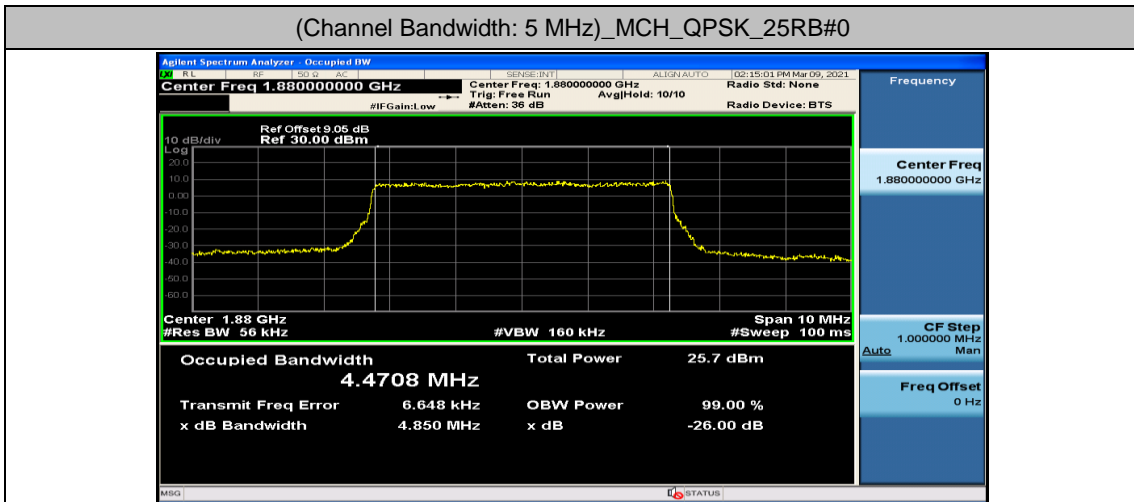

(Channel Bandwidth: 3 MHz)_LCH_16QAM_15RB#0

(Channel Bandwidth: 3 MHz)_MCH_16QAM_15RB#0

(Channel Bandwidth: 3 MHz)_HCH_16QAM_15RB#0

Channel Bandwidth: 5 MHz

(Channel Bandwidth: 5 MHz)_LCH_16QAM_25RB#0

(Channel Bandwidth: 5 MHz)_MCH_16QAM_25RB#0