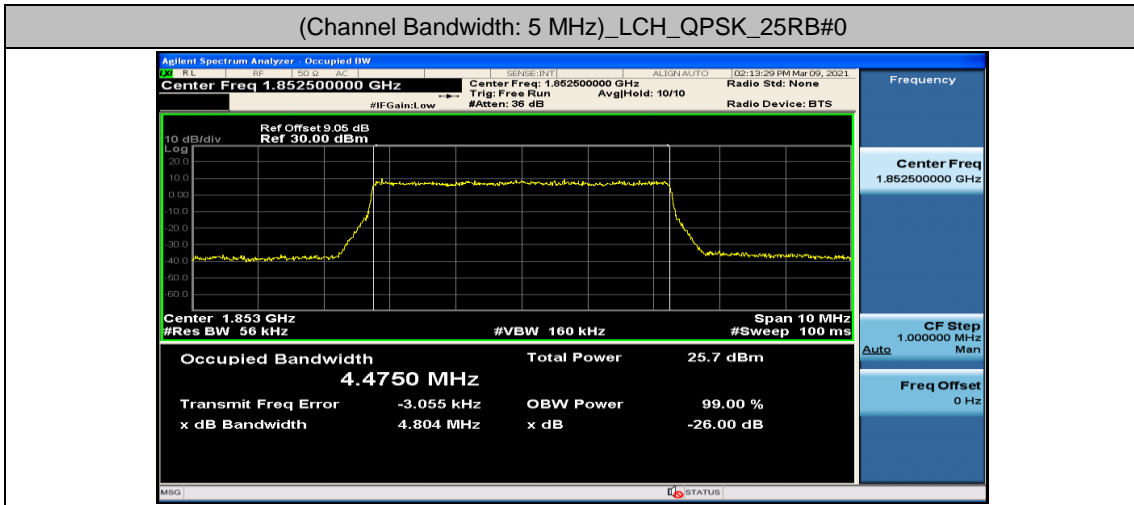

(Channel Bandwidth: 3 MHz)_LCH_16QAM_15RB#0

(Channel Bandwidth: 3 MHz)_MCH_16QAM_15RB#0

(Channel Bandwidth: 3 MHz)_HCH_16QAM_15RB#0

Channel Bandwidth: 5 MHz

(Channel Bandwidth: 5 MHz)_LCH_16QAM_25RB#0

(Channel Bandwidth: 5 MHz)_MCH_16QAM_25RB#0