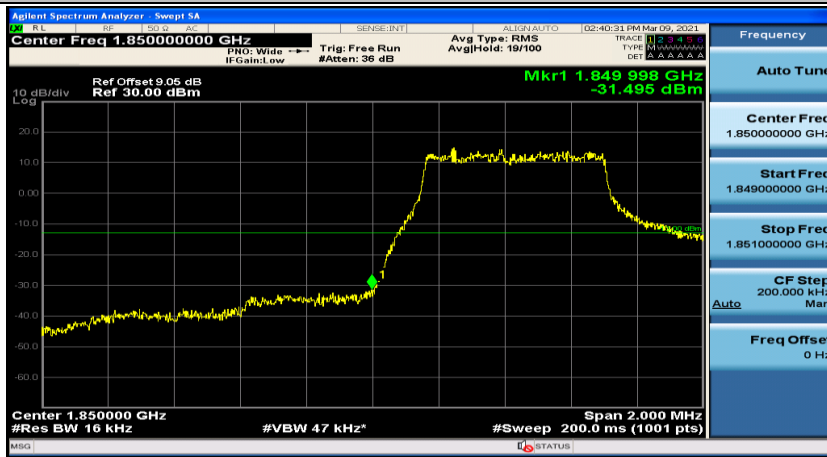

(Channel Bandwidth: 5 MHz)_HCH_16QAM_25RB#0

Channel Bandwidth: 10 MHz

Channel Bandwidth: 15 MHz

Channel Bandwidth: 20 MHz

Appendix D: Band Edge

Test Graphs

Channel Bandwidth: 1.4 MHz

(Channel Bandwidth: 1.4 MHz)_LCH_QPSK_3RB#0

(Channel Bandwidth: 1.4 MHz)_LCH_QPSK_3RB#2

(Channel Bandwidth: 1.4 MHz)_LCH_QPSK_3RB#3

(Channel Bandwidth: 1.4 MHz)_LCH_QPSK_6RB#0

(Channel Bandwidth: 1.4 MHz)_HCH_QPSK_1RB#0

(Channel Bandwidth: 1.4 MHz)_HCH_QPSK_1RB#3