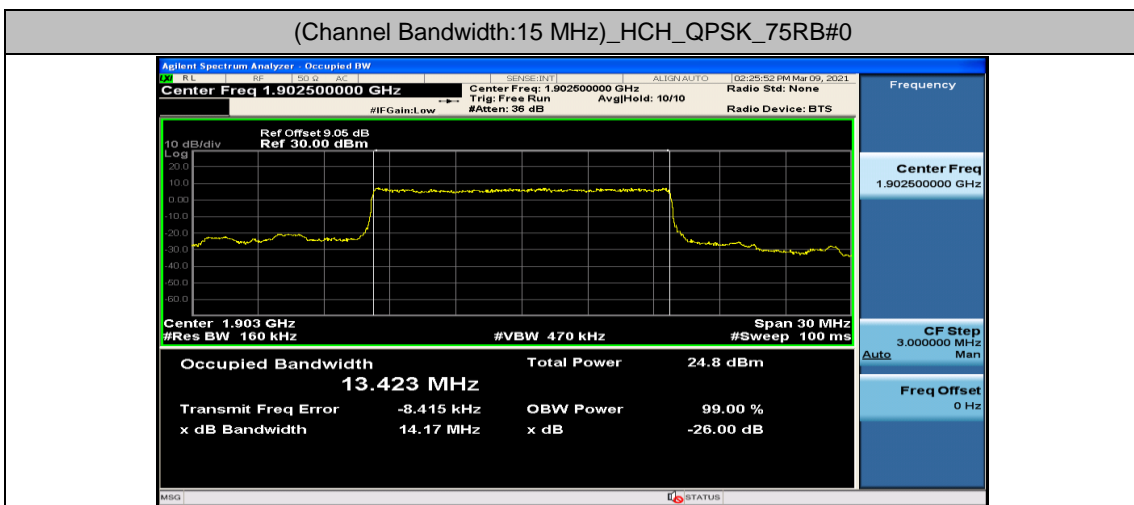

(Channel Bandwidth: 5 MHz)_HCH_16QAM_25RB#0

Channel Bandwidth: 10 MHz

Channel Bandwidth: 15 MHz

Channel Bandwidth: 20 MHz

Appendix D: Band Edge

Test Graphs

Channel Bandwidth: 1.4 MHz

(Channel Bandwidth: 1.4 MHz)_LCH_QPSK_3RB#0

(Channel Bandwidth: 1.4 MHz)_LCH_QPSK_3RB#2

(Channel Bandwidth: 1.4 MHz)_LCH_QPSK_3RB#3

(Channel Bandwidth: 1.4 MHz)_LCH_QPSK_6RB#0

(Channel Bandwidth: 1.4 MHz)_HCH_QPSK_1RB#0

(Channel Bandwidth: 1.4 MHz)_HCH_QPSK_1RB#3