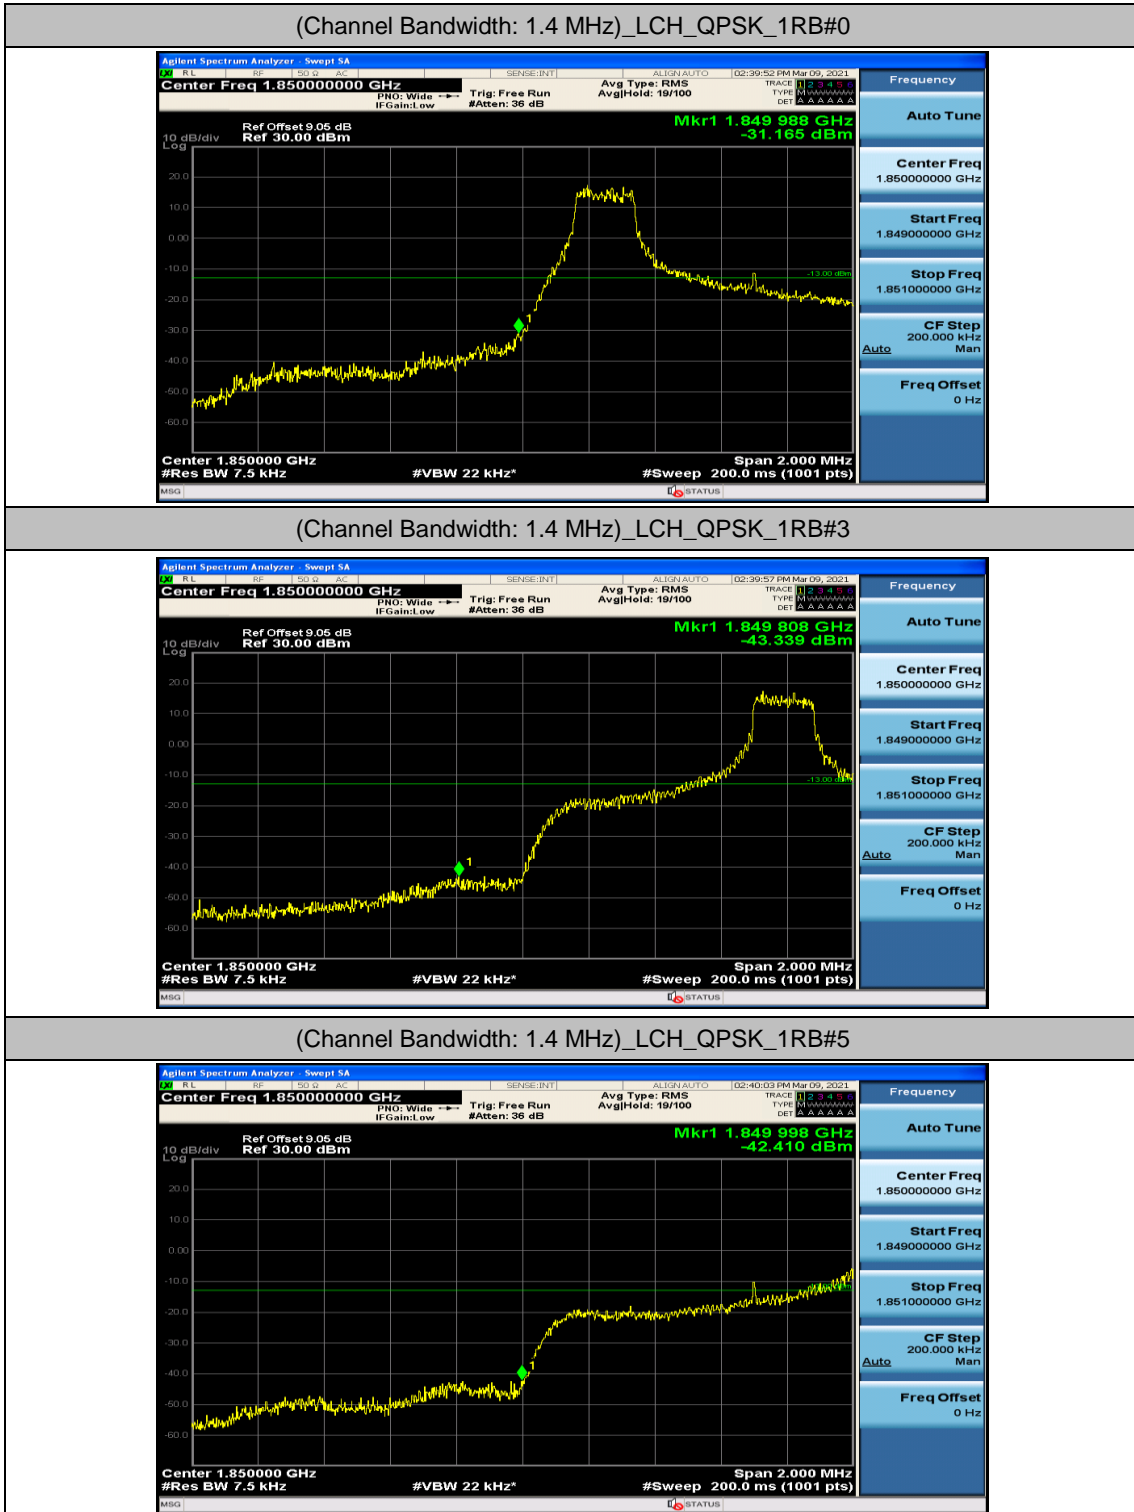

(Channel Bandwidth: 3 MHz)_LCH_16QAM_15RB#0

(Channel Bandwidth: 3 MHz)_MCH_16QAM_15RB#0

(Channel Bandwidth: 3 MHz)_HCH_16QAM_15RB#0

Channel Bandwidth: 5 MHz

(Channel Bandwidth: 5 MHz)_LCH_16QAM_25RB#0

(Channel Bandwidth: 5 MHz)_MCH_16QAM_25RB#0

(Channel Bandwidth: 5 MHz)_HCH_16QAM_25RB#0

Channel Bandwidth: 10 MHz

Channel Bandwidth: 15 MHz

Channel Bandwidth: 20 MHz

Appendix D: Band Edge

Test Graphs

Channel Bandwidth: 1.4 MHz

(Channel Bandwidth: 1.4 MHz)_LCH_QPSK_3RB#0

(Channel Bandwidth: 1.4 MHz)_LCH_QPSK_3RB#2

(Channel Bandwidth: 1.4 MHz)_LCH_QPSK_3RB#3

(Channel Bandwidth: 1.4 MHz)_LCH_QPSK_6RB#0

(Channel Bandwidth: 1.4 MHz)_HCH_QPSK_1RB#0

(Channel Bandwidth: 1.4 MHz)_HCH_QPSK_1RB#3

(Channel Bandwidth: 1.4 MHz)_HCH_QPSK_1RB#5

(Channel Bandwidth: 1.4 MHz)_HCH_QPSK_3RB#0

(Channel Bandwidth: 1.4 MHz)_HCH_QPSK_3RB#2

(Channel Bandwidth: 1.4 MHz)_HCH_QPSK_3RB#3

(Channel Bandwidth: 1.4 MHz) HCH_QPSK_6RB#0