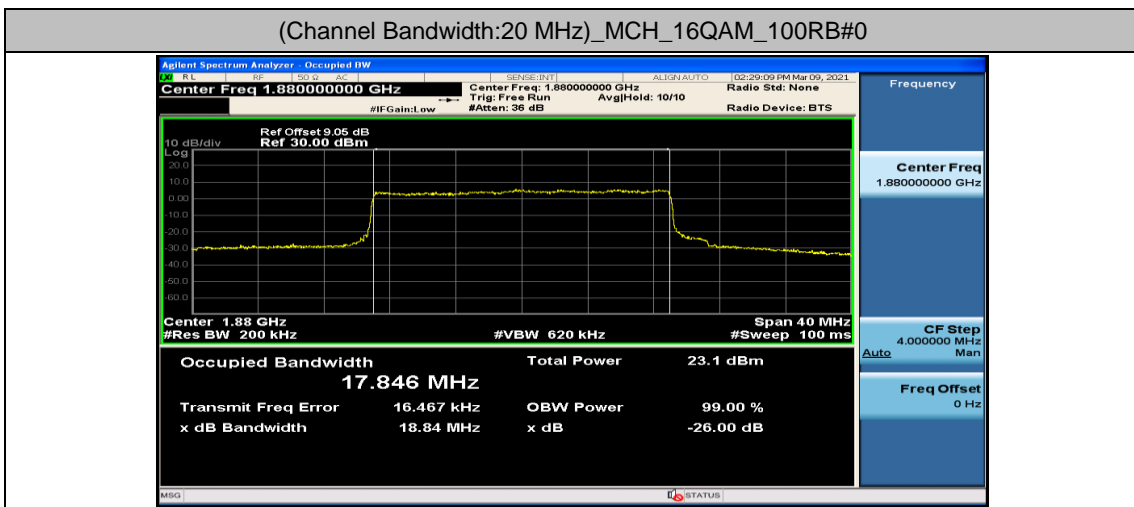

(Channel Bandwidth: 5 MHz)_HCH_16QAM_25RB#0

Channel Bandwidth: 10 MHz

Channel Bandwidth: 15 MHz

Channel Bandwidth: 20 MHz

Appendix D: Band Edge

Test Graphs

Channel Bandwidth: 1.4 MHz

(Channel Bandwidth: 1.4 MHz)_LCH_QPSK_3RB#0

(Channel Bandwidth: 1.4 MHz)_LCH_QPSK_3RB#2

(Channel Bandwidth: 1.4 MHz)_LCH_QPSK_3RB#3

(Channel Bandwidth: 1.4 MHz)_LCH_QPSK_6RB#0

(Channel Bandwidth: 1.4 MHz)_HCH_QPSK_1RB#0

(Channel Bandwidth: 1.4 MHz)_HCH_QPSK_1RB#3