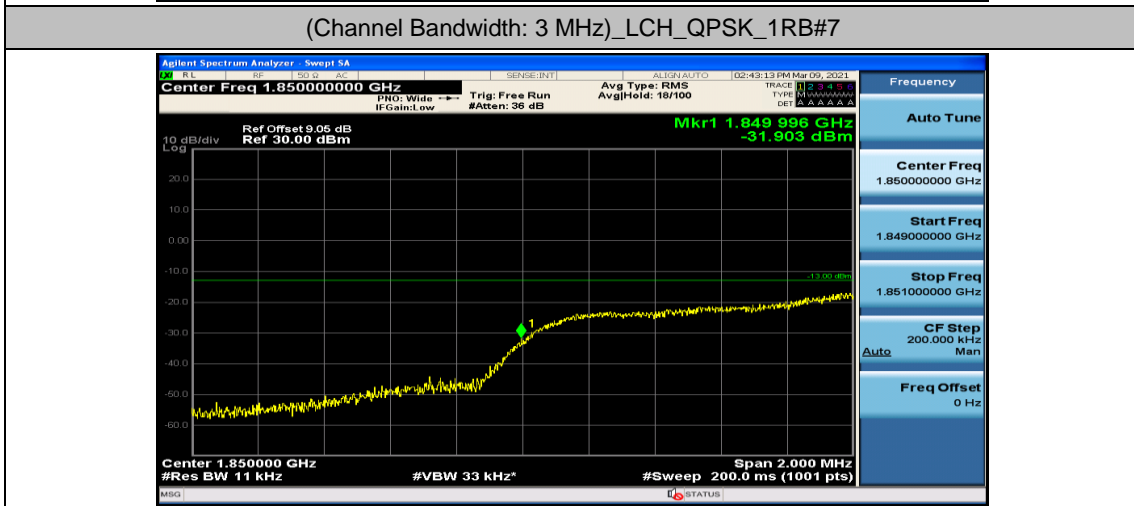

(Channel Bandwidth: 1.4 MHz)_HCH_16QAM_3RB#0

(Channel Bandwidth: 1.4 MHz)_HCH_16QAM_3RB#2

(Channel Bandwidth: 1.4 MHz)_HCH_16QAM_3RB#3

(Channel Bandwidth: 1.4 MHz)_HCH_16QAM_6RB#0

Channel Bandwidth: 3 MHz