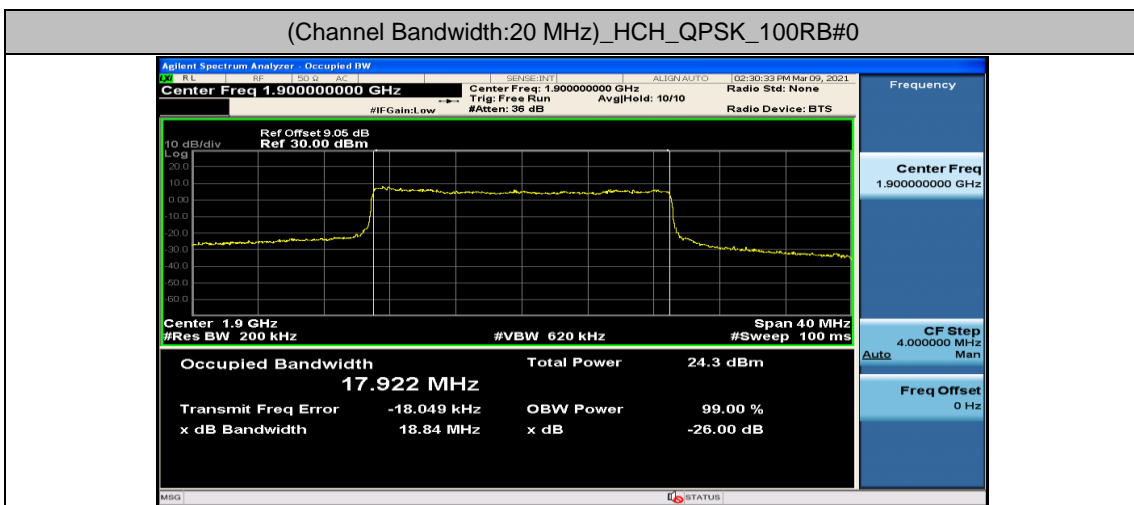

(Channel Bandwidth: 5 MHz)_HCH_16QAM_25RB#0

Channel Bandwidth: 10 MHz

Channel Bandwidth: 15 MHz

Channel Bandwidth: 20 MHz

Appendix D: Band Edge

Test Graphs

Channel Bandwidth: 1.4 MHz

(Channel Bandwidth: 1.4 MHz)_LCH_QPSK_3RB#0

(Channel Bandwidth: 1.4 MHz)_LCH_QPSK_3RB#2

(Channel Bandwidth: 1.4 MHz)_LCH_QPSK_3RB#3

(Channel Bandwidth: 1.4 MHz)_LCH_QPSK_6RB#0

(Channel Bandwidth: 1.4 MHz)_HCH_QPSK_1RB#0

(Channel Bandwidth: 1.4 MHz)_HCH_QPSK_1RB#3