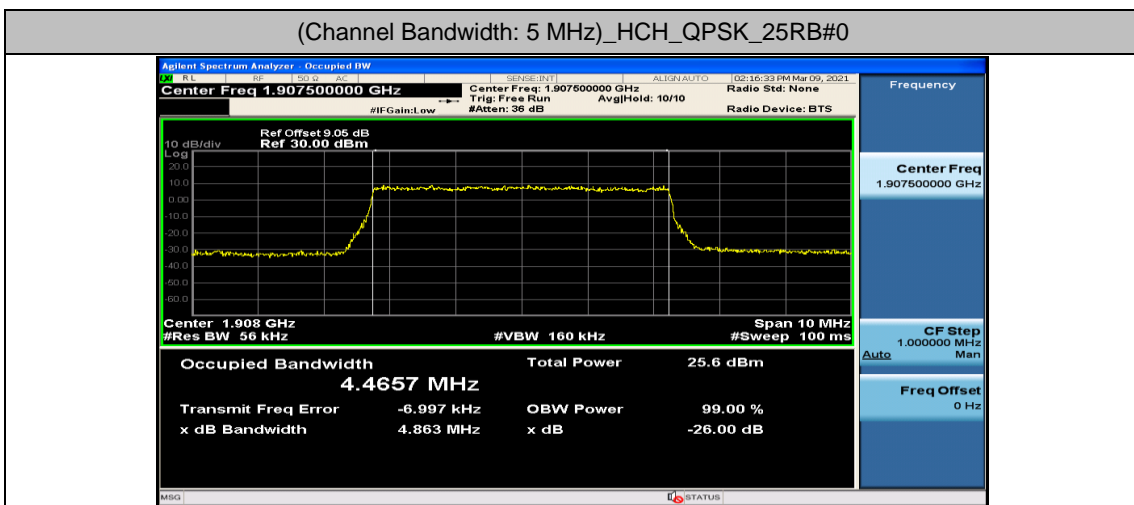

(Channel Bandwidth: 3 MHz)_LCH_16QAM_15RB#0

(Channel Bandwidth: 3 MHz)_MCH_16QAM_15RB#0

(Channel Bandwidth: 3 MHz)_HCH_16QAM_15RB#0

Channel Bandwidth: 5 MHz

(Channel Bandwidth: 5 MHz)_LCH_16QAM_25RB#0

(Channel Bandwidth: 5 MHz)_MCH_16QAM_25RB#0