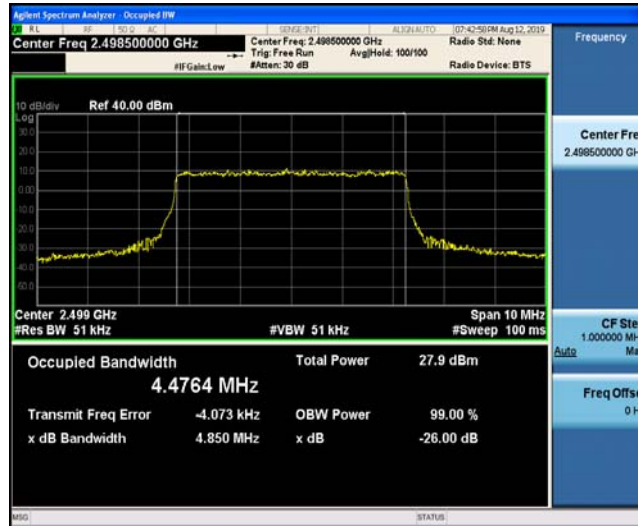

Test Graphs

Band41_5MHz_QPSK_39675_25RB#0