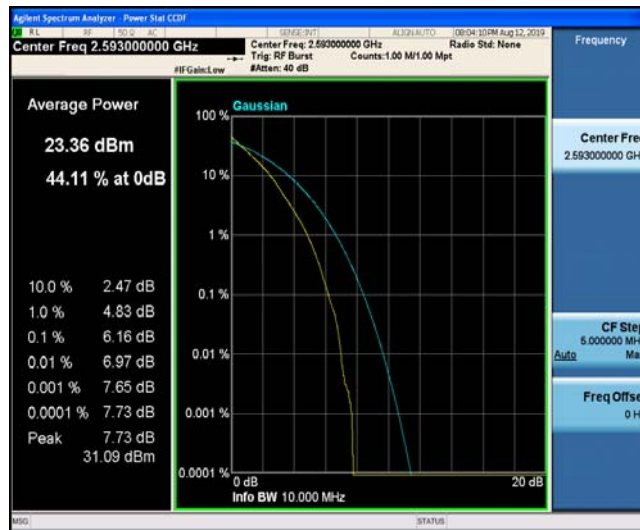

Band41_5MHz_QPSK_40620_25RB#0