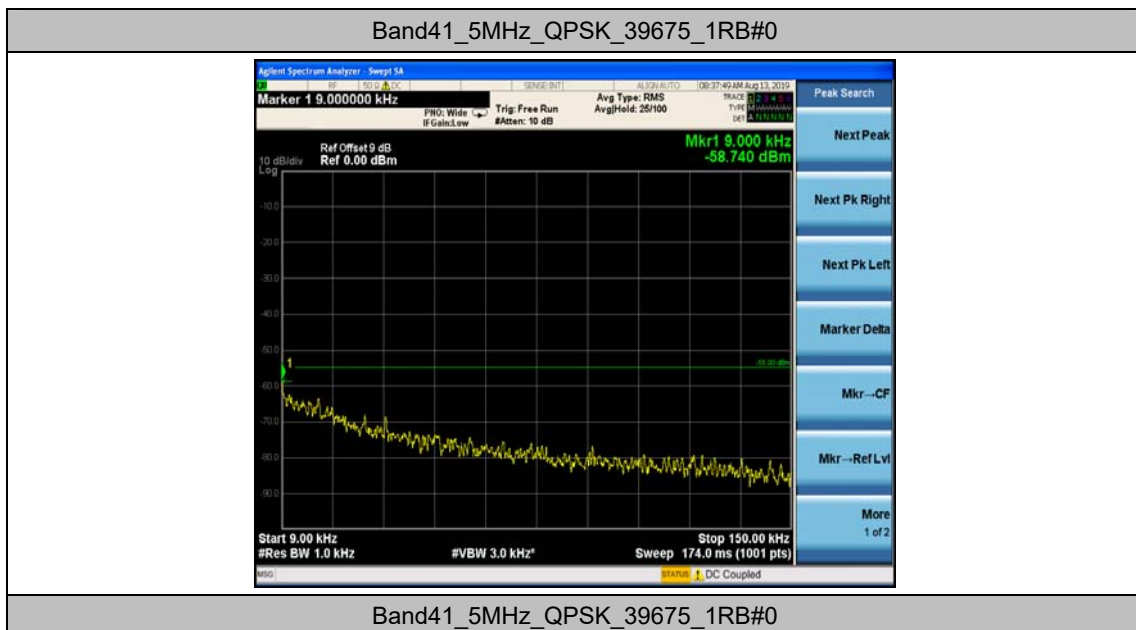

Band41	20MHz	QPSK	41490	1RB#0	Range2:0.15~30MHz	PASS
Band41	20MHz	QPSK	41490	1RB#0	Range3:30~1000MHz	PASS
Band41	20MHz	QPSK	41490	1RB#0	Range4:1000~5000MHz	PASS
Band41	20MHz	QPSK	41490	1RB#0	Range5:5000~12000MHz	PASS
Band41	20MHz	QPSK	41490	1RB#0	Range6:12000~18000MHz	PASS
Band41	20MHz	16QAM	39750	1RB#0	Range1:0.009~0.15MHz	PASS
Band41	20MHz	16QAM	39750	1RB#0	Range2:0.15~30MHz	PASS
Band41	20MHz	16QAM	39750	1RB#0	Range3:30~1000MHz	PASS
Band41	20MHz	16QAM	39750	1RB#0	Range4:1000~5000MHz	PASS
Band41	20MHz	16QAM	39750	1RB#0	Range5:5000~12000MHz	PASS
Band41	20MHz	16QAM	39750	1RB#0	Range6:12000~18000MHz	PASS
Band41	20MHz	16QAM	40620	1RB#0	Range1:0.009~0.15MHz	PASS
Band41	20MHz	16QAM	40620	1RB#0	Range2:0.15~30MHz	PASS
Band41	20MHz	16QAM	40620	1RB#0	Range3:30~1000MHz	PASS
Band41	20MHz	16QAM	40620	1RB#0	Range4:1000~5000MHz	PASS
Band41	20MHz	16QAM	40620	1RB#0	Range5:5000~12000MHz	PASS
Band41	20MHz	16QAM	40620	1RB#0	Range6:12000~18000MHz	PASS
Band41	20MHz	16QAM	41490	1RB#0	Range1:0.009~0.15MHz	PASS
Band41	20MHz	16QAM	41490	1RB#0	Range2:0.15~30MHz	PASS
Band41	20MHz	16QAM	41490	1RB#0	Range3:30~1000MHz	PASS
Band41	20MHz	16QAM	41490	1RB#0	Range4:1000~5000MHz	PASS
Band41	20MHz	16QAM	41490	1RB#0	Range5:5000~12000MHz	PASS
Band41	20MHz	16QAM	41490	1RB#0	Range6:12000~18000MHz	PASS

Test Graphs