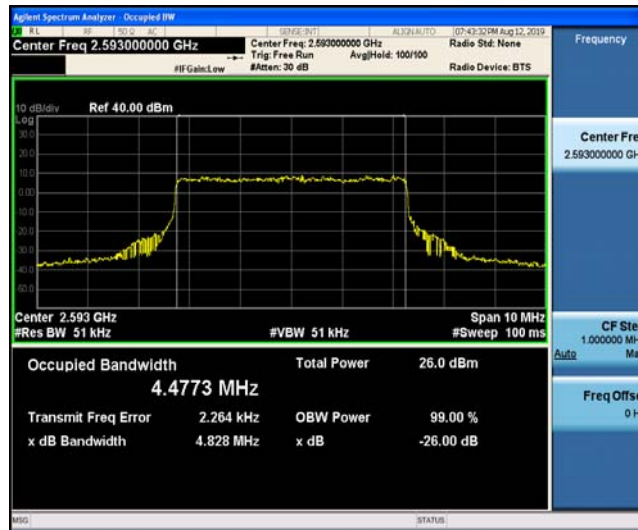

Band41_5MHz_QPSK_40620_25RB#0