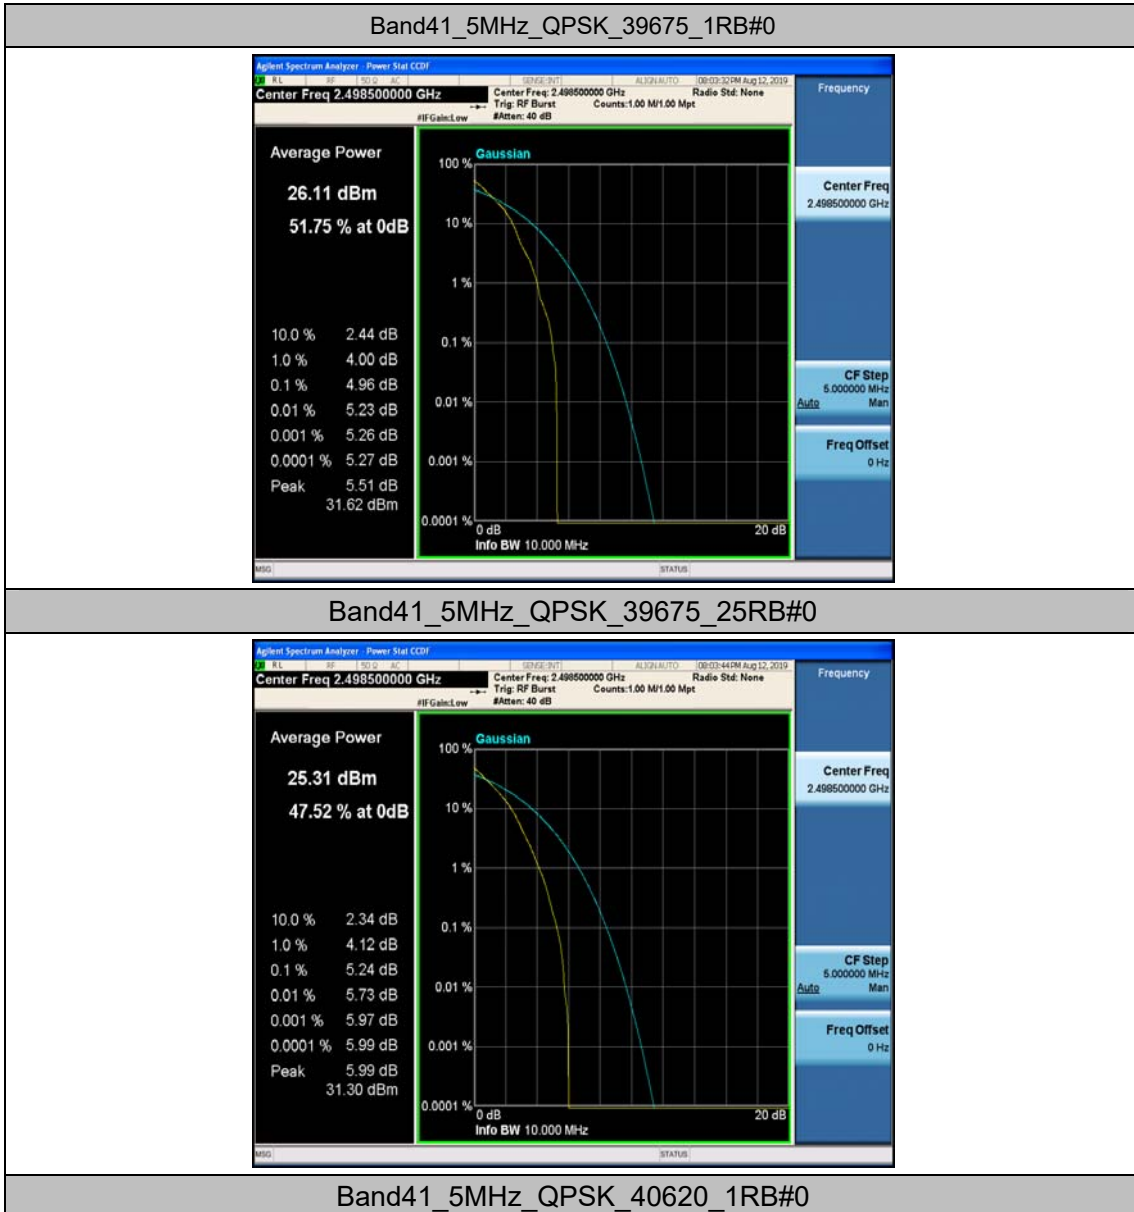

Test Graphs