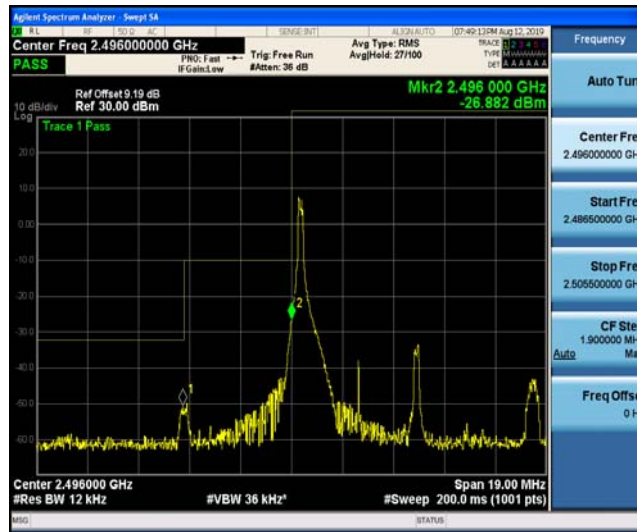

Test Graphs

Band41_5MHz_QPSK_39675_1RB#0