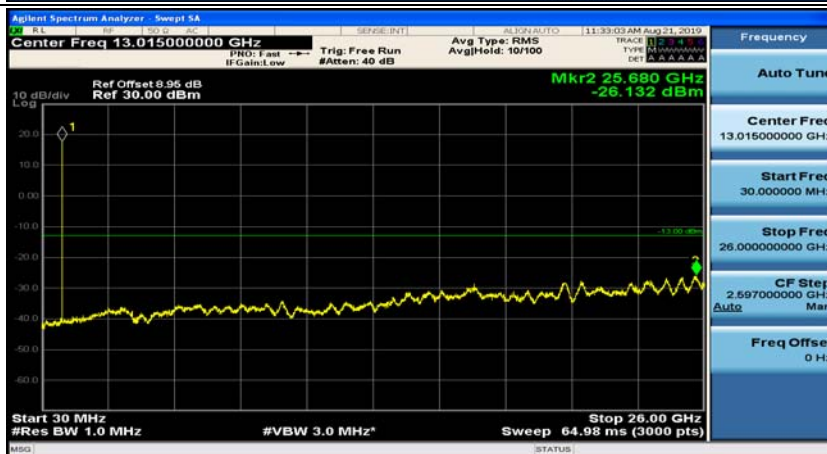

(Channel Bandwidth: 3 MHz)_LCH_16QAM_1RB#0

(Channel Bandwidth: 3 MHz)_LCH_16QAM_1RB#7