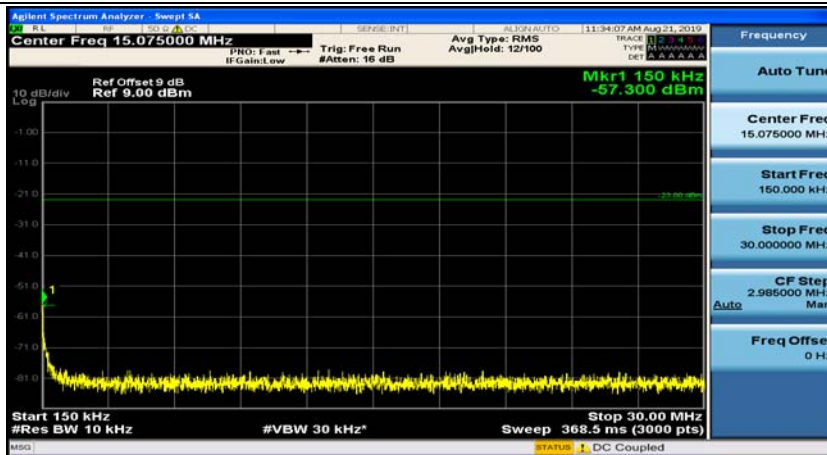

(Channel Bandwidth: 1.4 MHz)_HCH_16QAM_1RB#0

(Channel Bandwidth: 1.4 MHz)_HCH_16QAM_1RB#3

Channel Bandwidth: 3 MHz

(Channel Bandwidth: 3 MHz)_MCH_QPSK_1RB#0

(Channel Bandwidth: 3 MHz)_MCH_QPSK_1RB#7

(Channel Bandwidth: 3 MHz)_HCH_QPSK_1RB#0