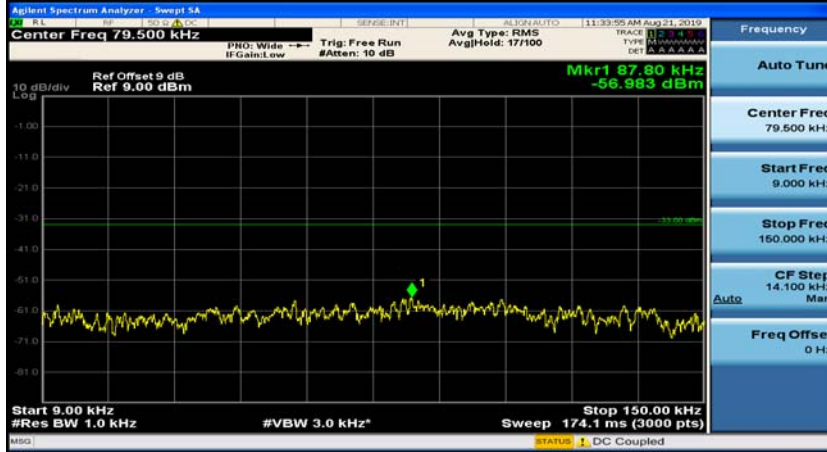

(Channel Bandwidth: 1.4 MHz)_HCH_16QAM_1RB#0

(Channel Bandwidth: 1.4 MHz)_HCH_16QAM_1RB#3

Channel Bandwidth: 3 MHz

(Channel Bandwidth: 3 MHz)_MCH_QPSK_1RB#0

(Channel Bandwidth: 3 MHz)_MCH_QPSK_1RB#7

(Channel Bandwidth: 3 MHz)_HCH_QPSK_1RB#0