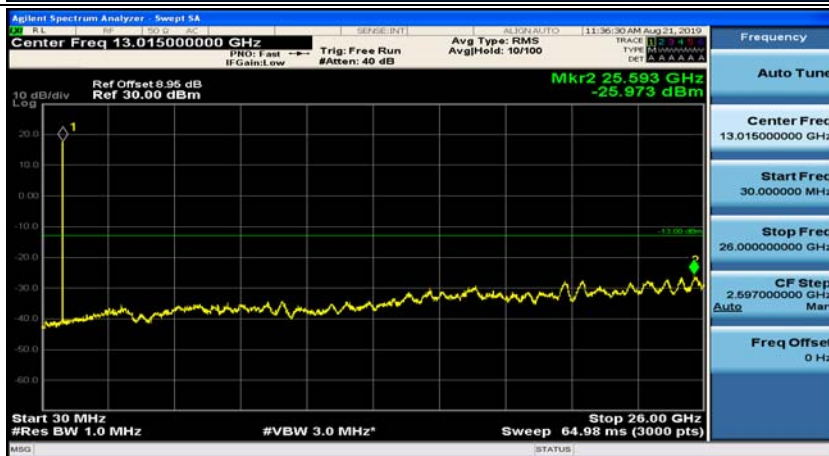

(Channel Bandwidth: 1.4 MHz)_HCH_16QAM_1RB#0

(Channel Bandwidth: 1.4 MHz)_HCH_16QAM_1RB#3

Channel Bandwidth: 3 MHz

(Channel Bandwidth: 3 MHz)_MCH_QPSK_1RB#0

(Channel Bandwidth: 3 MHz)_MCH_QPSK_1RB#7

(Channel Bandwidth: 3 MHz)_HCH_QPSK_1RB#0