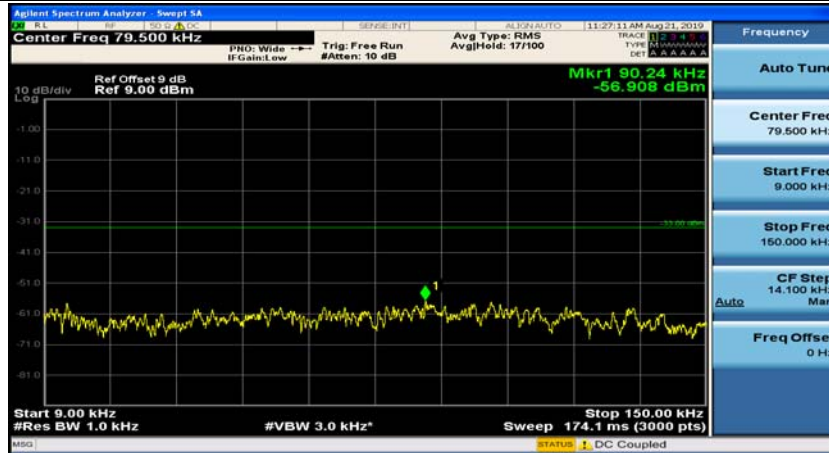

Appendix E: Conducted Spurious Emission

Test Graphs

Channel Bandwidth: 1.4 MHz

(Channel Bandwidth: 1.4 MHz)_MCH_QPSK_1RB#0

(Channel Bandwidth: 1.4 MHz)_MCH_QPSK_1RB#3

(Channel Bandwidth: 1.4 MHz)_HCH_QPSK_1RB#0