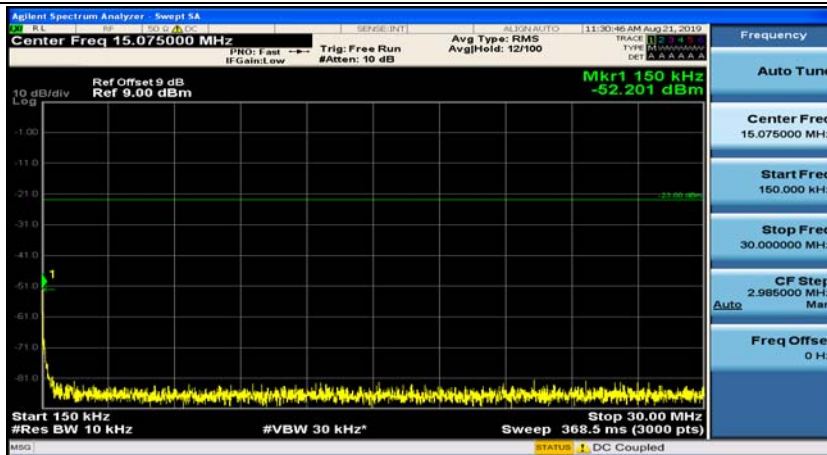

(Channel Bandwidth: 1.4 MHz)_HCH_16QAM_1RB#0