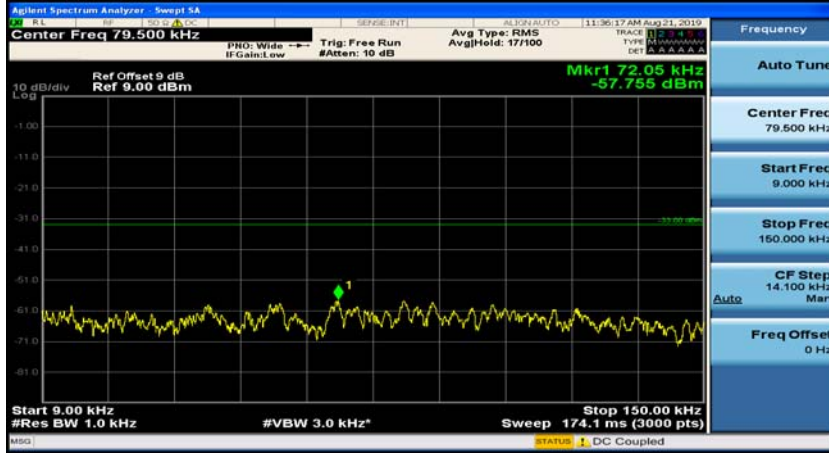

(Channel Bandwidth: 1.4 MHz)_HCH_16QAM_1RB#0

(Channel Bandwidth: 1.4 MHz)_HCH_16QAM_1RB#3

Channel Bandwidth: 3 MHz

(Channel Bandwidth: 3 MHz)_MCH_QPSK_1RB#0

(Channel Bandwidth: 3 MHz)_MCH_QPSK_1RB#7

(Channel Bandwidth: 3 MHz)_HCH_QPSK_1RB#0