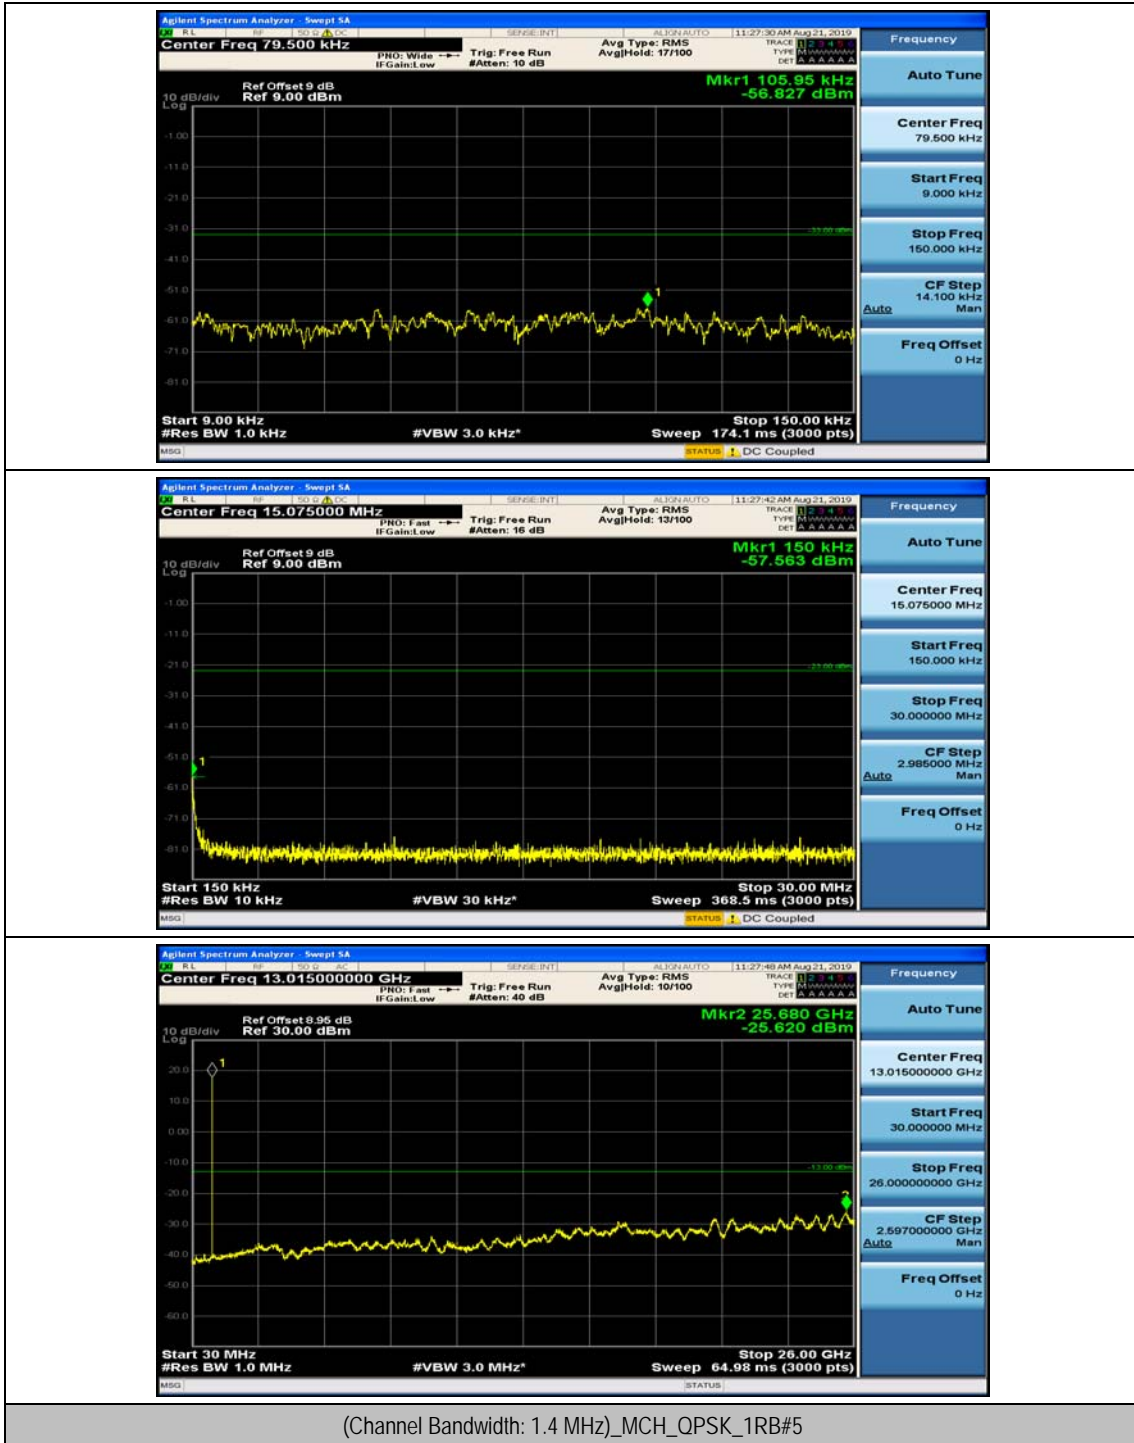

Appendix E: Conducted Spurious Emission

Test Graphs

Channel Bandwidth: 1.4 MHz

(Channel Bandwidth: 1.4 MHz)_MCH_QPSK_1RB#0

(Channel Bandwidth: 1.4 MHz)_MCH_QPSK_1RB#3

(Channel Bandwidth: 1.4 MHz)_HCH_QPSK_1RB#0