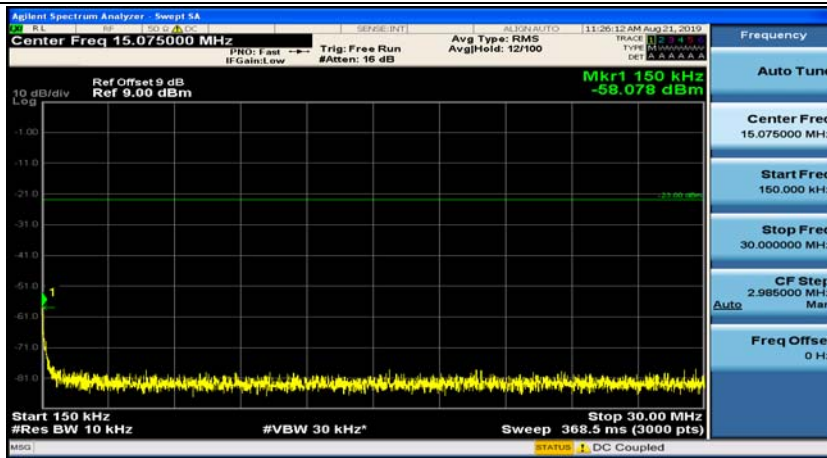

(Channel Bandwidth: 1.4 MHz)_LCH_16QAM_1RB#0