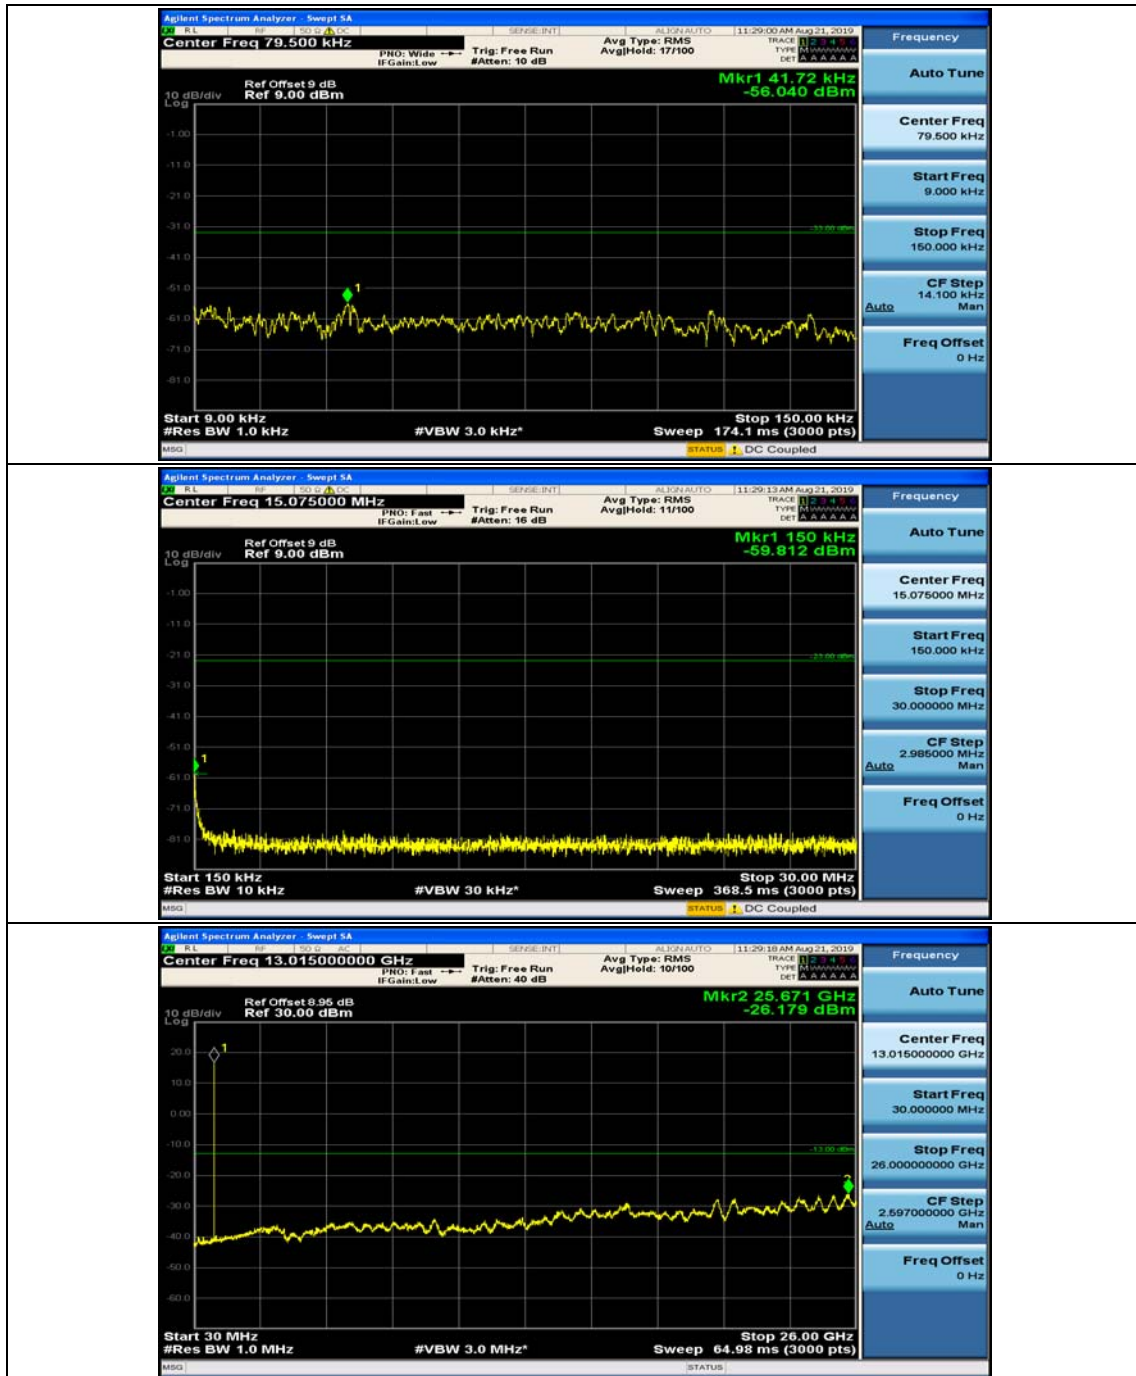

Appendix E: Conducted Spurious Emission

Test Graphs

Channel Bandwidth: 1.4 MHz

(Channel Bandwidth: 1.4 MHz)_MCH_QPSK_1RB#0

(Channel Bandwidth: 1.4 MHz)_MCH_QPSK_1RB#3

(Channel Bandwidth: 1.4 MHz)_HCH_QPSK_1RB#0

(Channel Bandwidth: 1.4 MHz)_HCH_QPSK_1RB#3

(Channel Bandwidth: 1.4 MHz)_LCH_16QAM_1RB#0

(Channel Bandwidth: 1.4 MHz)_LCH_16QAM_1RB#3

(Channel Bandwidth: 1.4 MHz)_MCH_16QAM_1RB#0

(Channel Bandwidth: 1.4 MHz)_MCH_16QAM_1RB#3