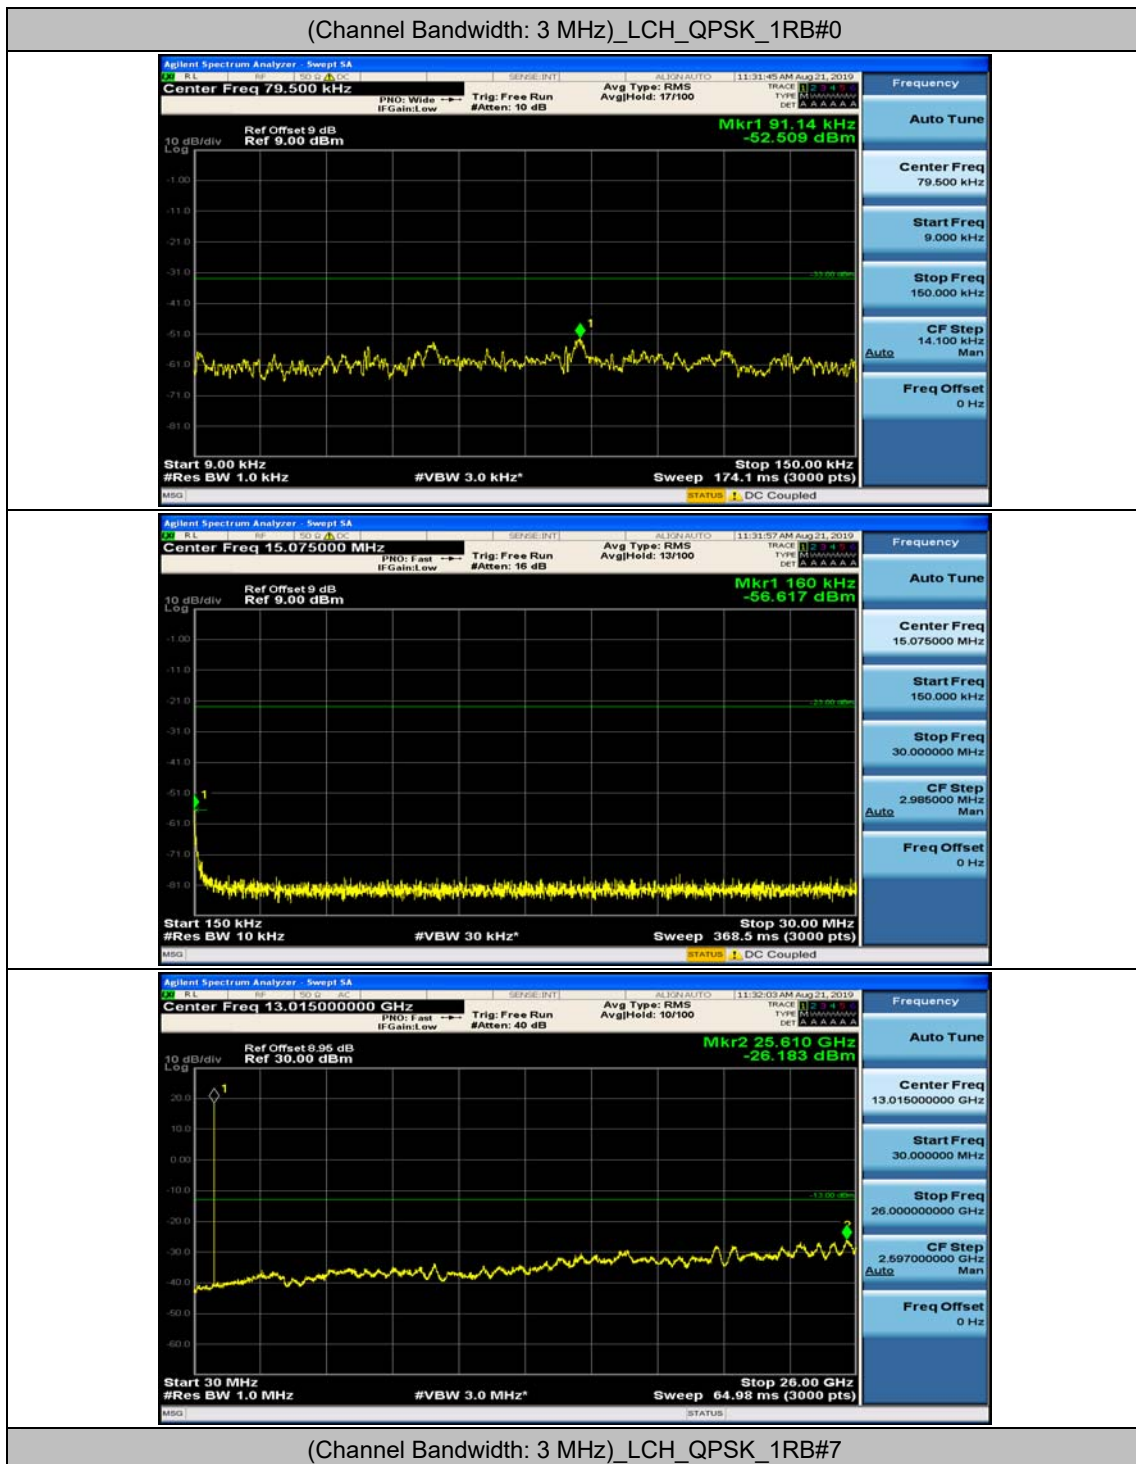

(Channel Bandwidth: 1.4 MHz)_HCH_16QAM_1RB#0

(Channel Bandwidth: 1.4 MHz)_HCH_16QAM_1RB#3

Channel Bandwidth: 3 MHz

(Channel Bandwidth: 3 MHz)_MCH_QPSK_1RB#0

(Channel Bandwidth: 3 MHz)_MCH_QPSK_1RB#7

(Channel Bandwidth: 3 MHz)_HCH_QPSK_1RB#0