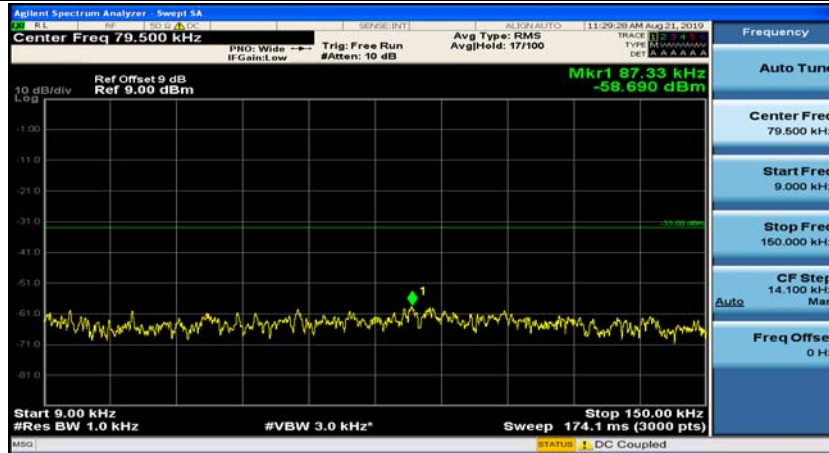

Appendix E: Conducted Spurious Emission

Test Graphs

Channel Bandwidth: 1.4 MHz

(Channel Bandwidth: 1.4 MHz)_MCH_QPSK_1RB#0

(Channel Bandwidth: 1.4 MHz)_MCH_QPSK_1RB#3

(Channel Bandwidth: 1.4 MHz)_HCH_QPSK_1RB#0