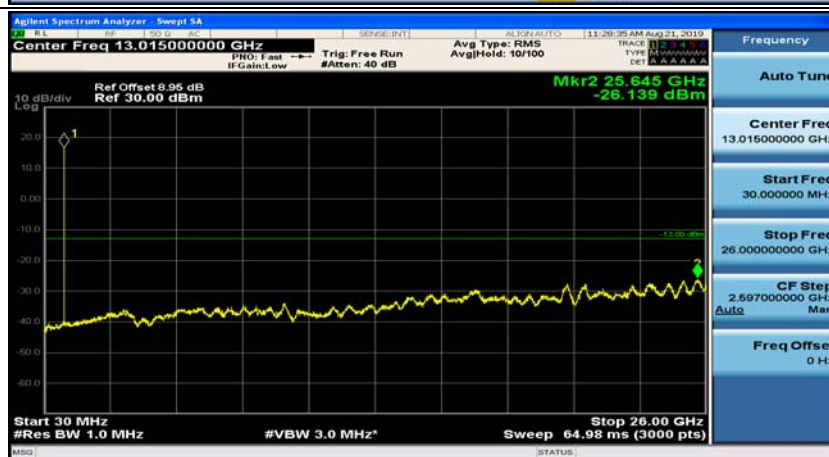

(Channel Bandwidth: 1.4 MHz)_HCH_QPSK_1RB#3

(Channel Bandwidth: 1.4 MHz)_LCH_16QAM_1RB#0

(Channel Bandwidth: 1.4 MHz)_LCH_16QAM_1RB#3

(Channel Bandwidth: 1.4 MHz)_MCH_16QAM_1RB#0

(Channel Bandwidth: 1.4 MHz)_MCH_16QAM_1RB#3