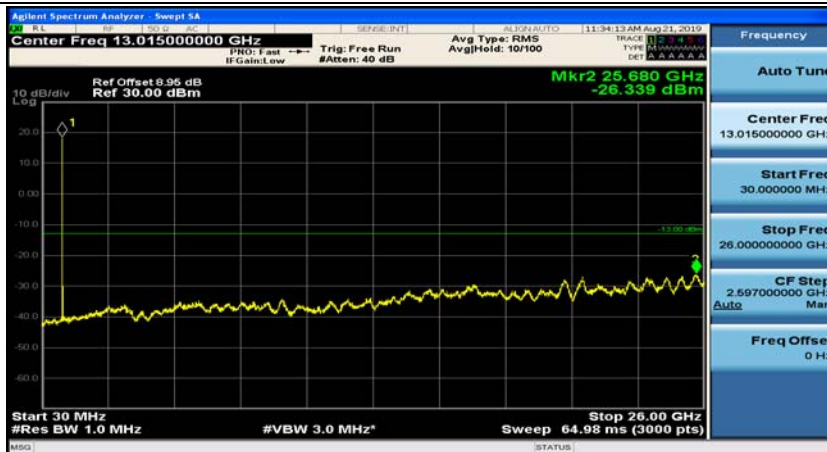

(Channel Bandwidth: 1.4 MHz)_HCH_16QAM_1RB#0

(Channel Bandwidth: 1.4 MHz)_HCH_16QAM_1RB#3

Channel Bandwidth: 3 MHz

(Channel Bandwidth: 3 MHz)_MCH_QPSK_1RB#0

(Channel Bandwidth: 3 MHz)_MCH_QPSK_1RB#7

(Channel Bandwidth: 3 MHz)_HCH_QPSK_1RB#0