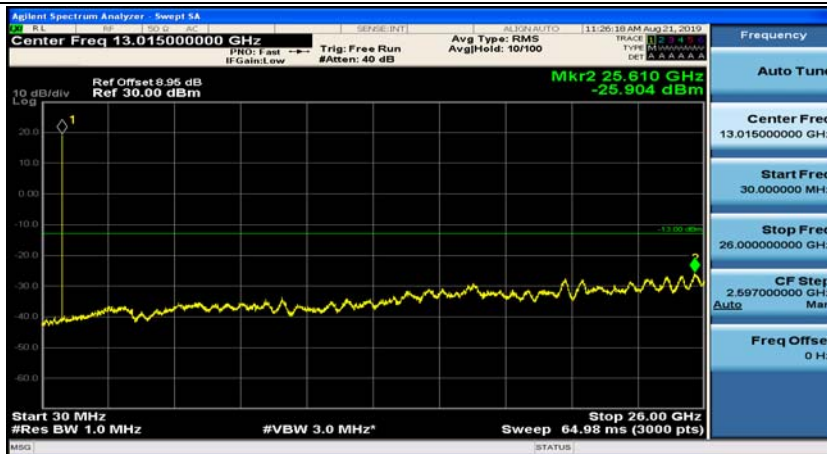

(Channel Bandwidth: 1.4 MHz)_LCH_16QAM_1RB#0