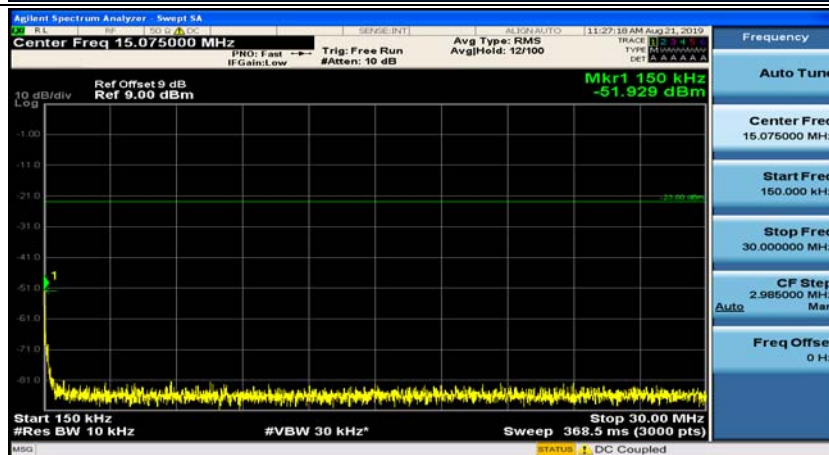

Appendix E: Conducted Spurious Emission

Test Graphs

Channel Bandwidth: 1.4 MHz

(Channel Bandwidth: 1.4 MHz)_MCH_QPSK_1RB#0

(Channel Bandwidth: 1.4 MHz)_MCH_QPSK_1RB#3

(Channel Bandwidth: 1.4 MHz)_HCH_QPSK_1RB#0