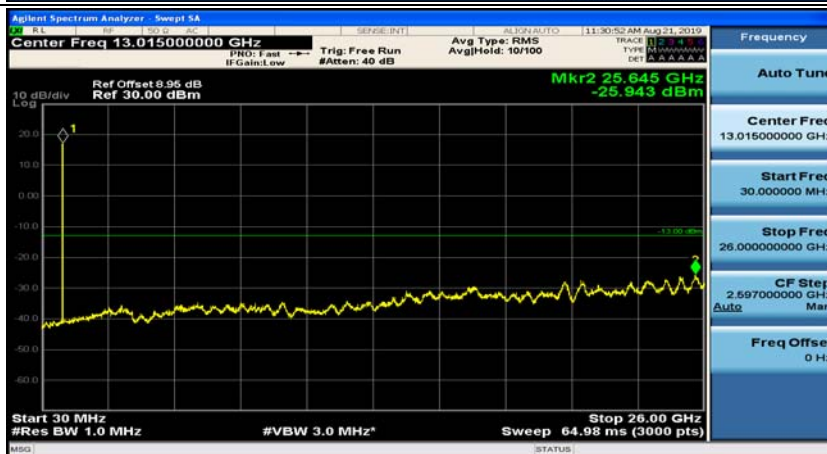

(Channel Bandwidth: 1.4 MHz)_HCH_16QAM_1RB#0