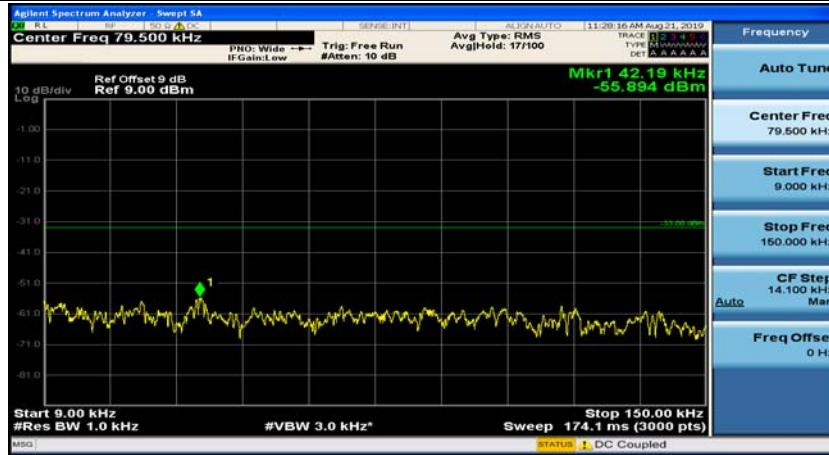

(Channel Bandwidth: 1.4 MHz)_HCH_QPSK_1RB#3

(Channel Bandwidth: 1.4 MHz)_LCH_16QAM_1RB#0

(Channel Bandwidth: 1.4 MHz)_LCH_16QAM_1RB#3

(Channel Bandwidth: 1.4 MHz)_MCH_16QAM_1RB#0

(Channel Bandwidth: 1.4 MHz)_MCH_16QAM_1RB#3