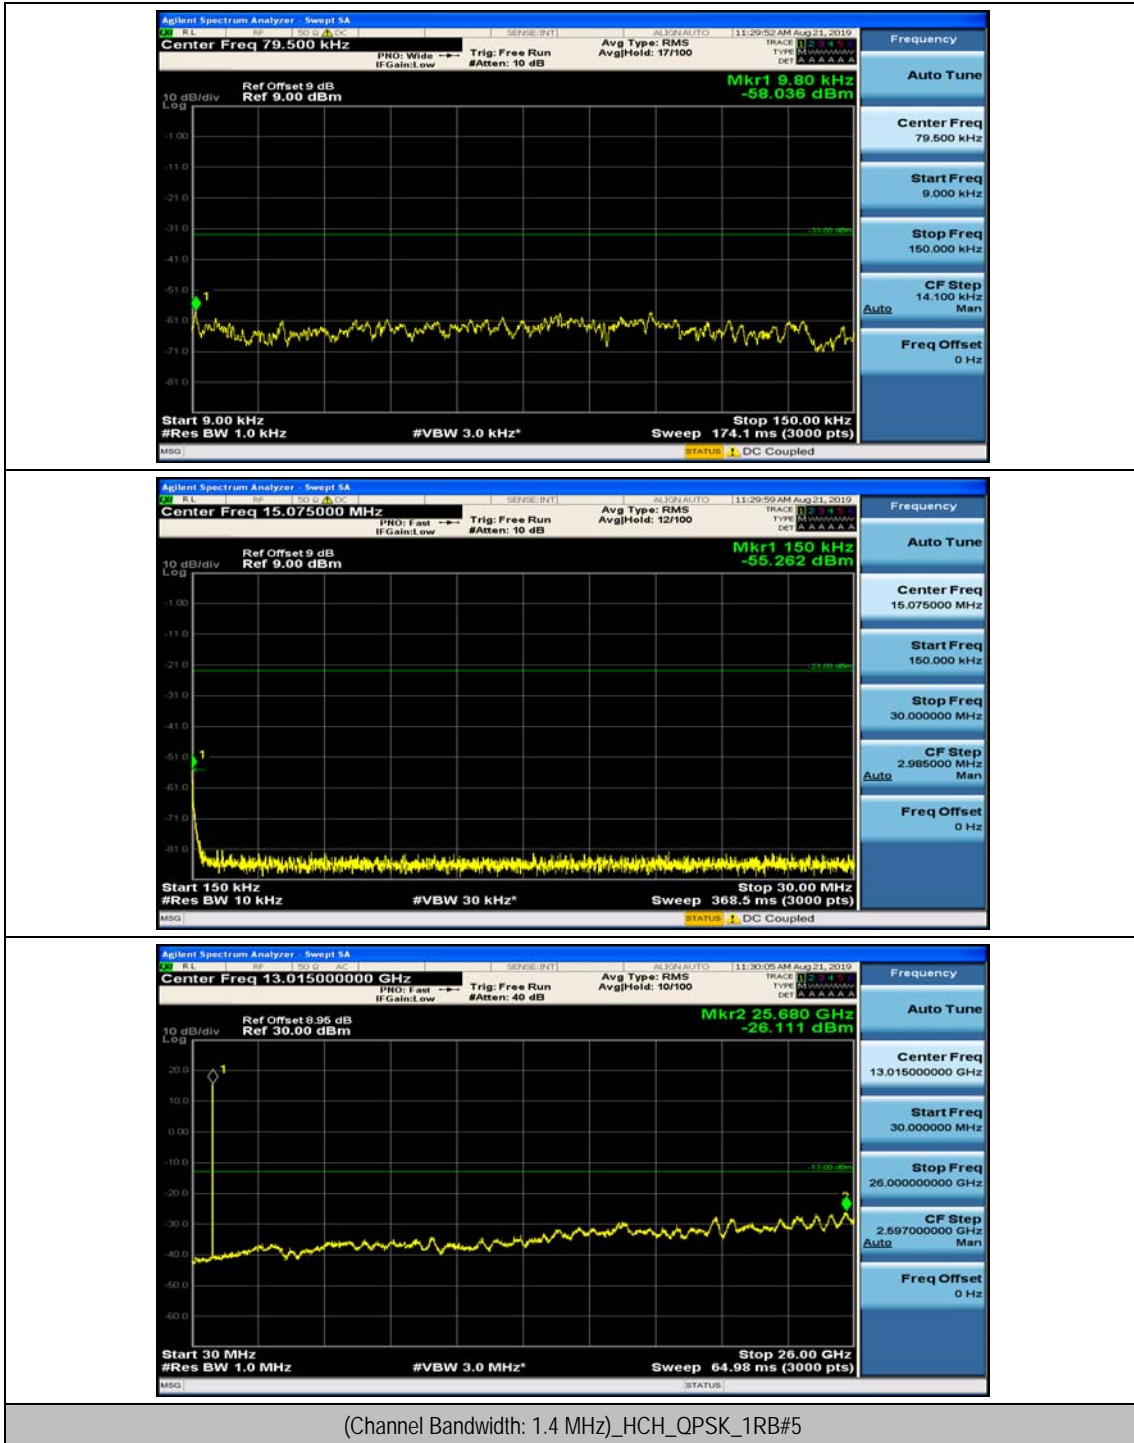

(Channel Bandwidth: 1.4 MHz)_HCH_QPSK_1RB#3