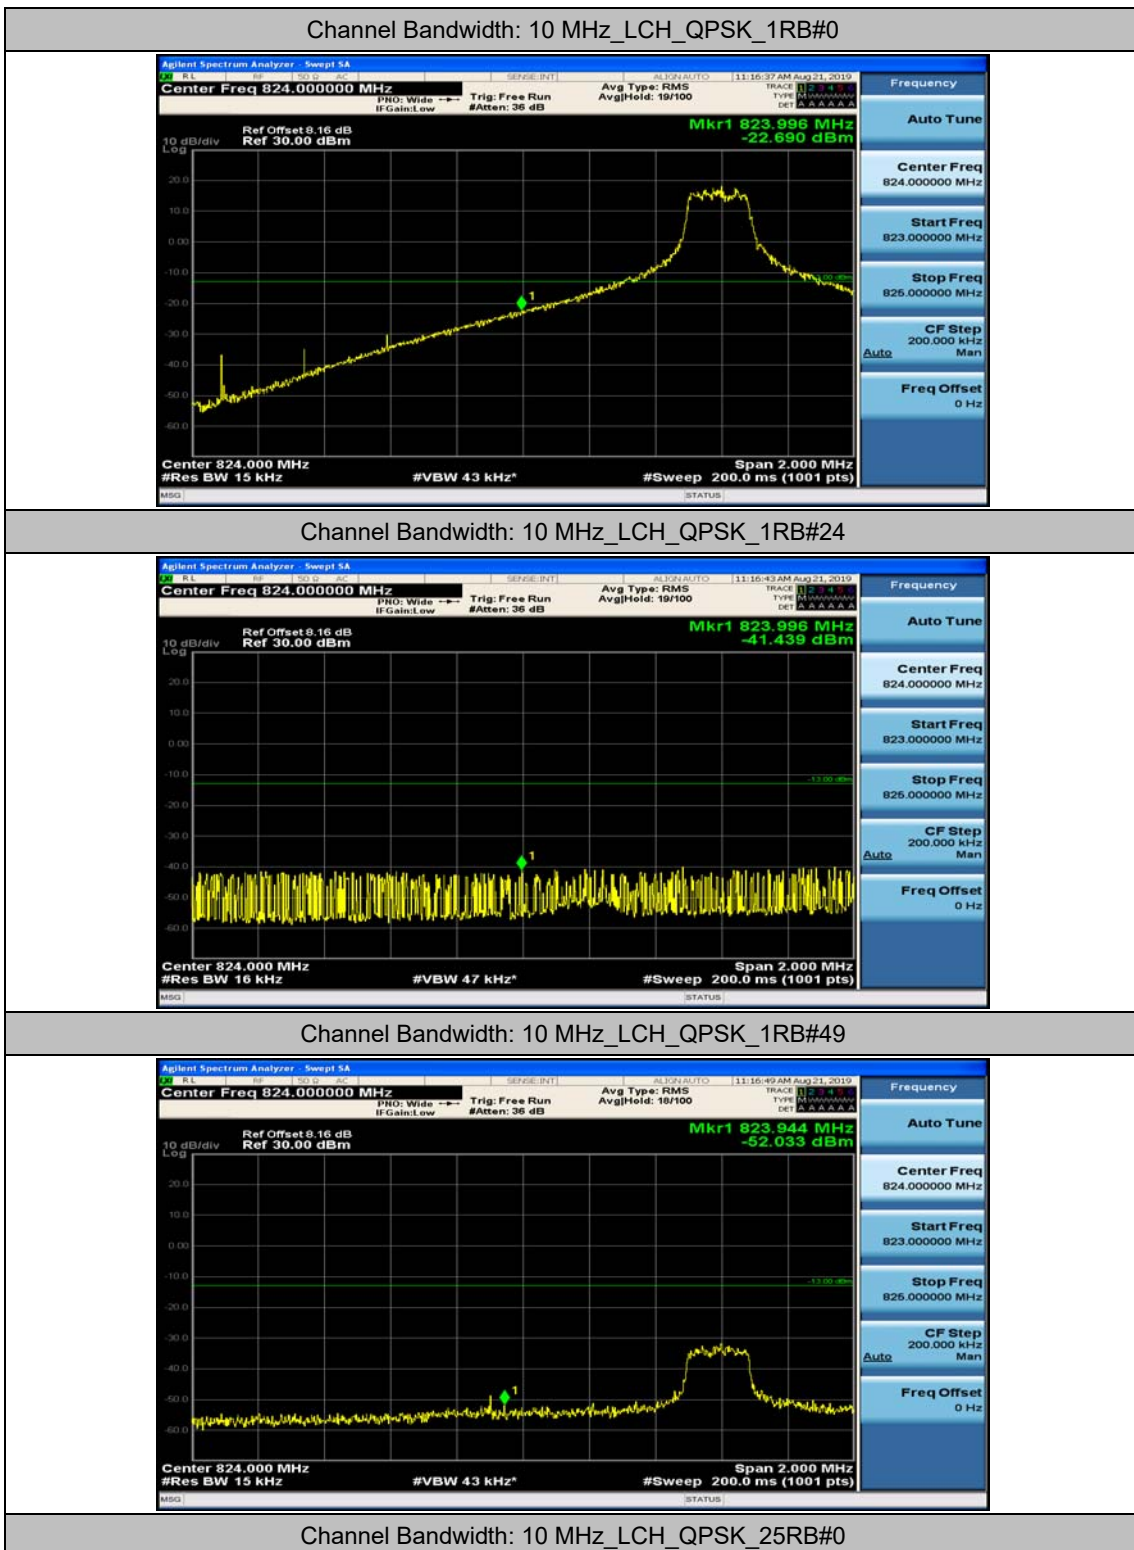

(Channel Bandwidth: 5 MHz)_HCH_16QAM_1RB#12

(Channel Bandwidth: 5 MHz)_HCH_16QAM_1RB#24

(Channel Bandwidth: 5 MHz)_HCH_16QAM_12RB#0

(Channel Bandwidth: 5 MHz)_HCH_16QAM_12RB#6

(Channel Bandwidth: 5 MHz)_HCH_16QAM_12RB#13

(Channel Bandwidth: 5 MHz)_HCH_16QAM_25RB#0

Channel Bandwidth: 10 MHz

Channel Bandwidth: 10 MHz_LCH_QPSK_25RB#12

Channel Bandwidth: 10 MHz_LCH_QPSK_25RB#25

Channel Bandwidth: 10 MHz_LCH_QPSK_50RB#0

Channel Bandwidth: 10 MHz_HCH_QPSK_1RB#0