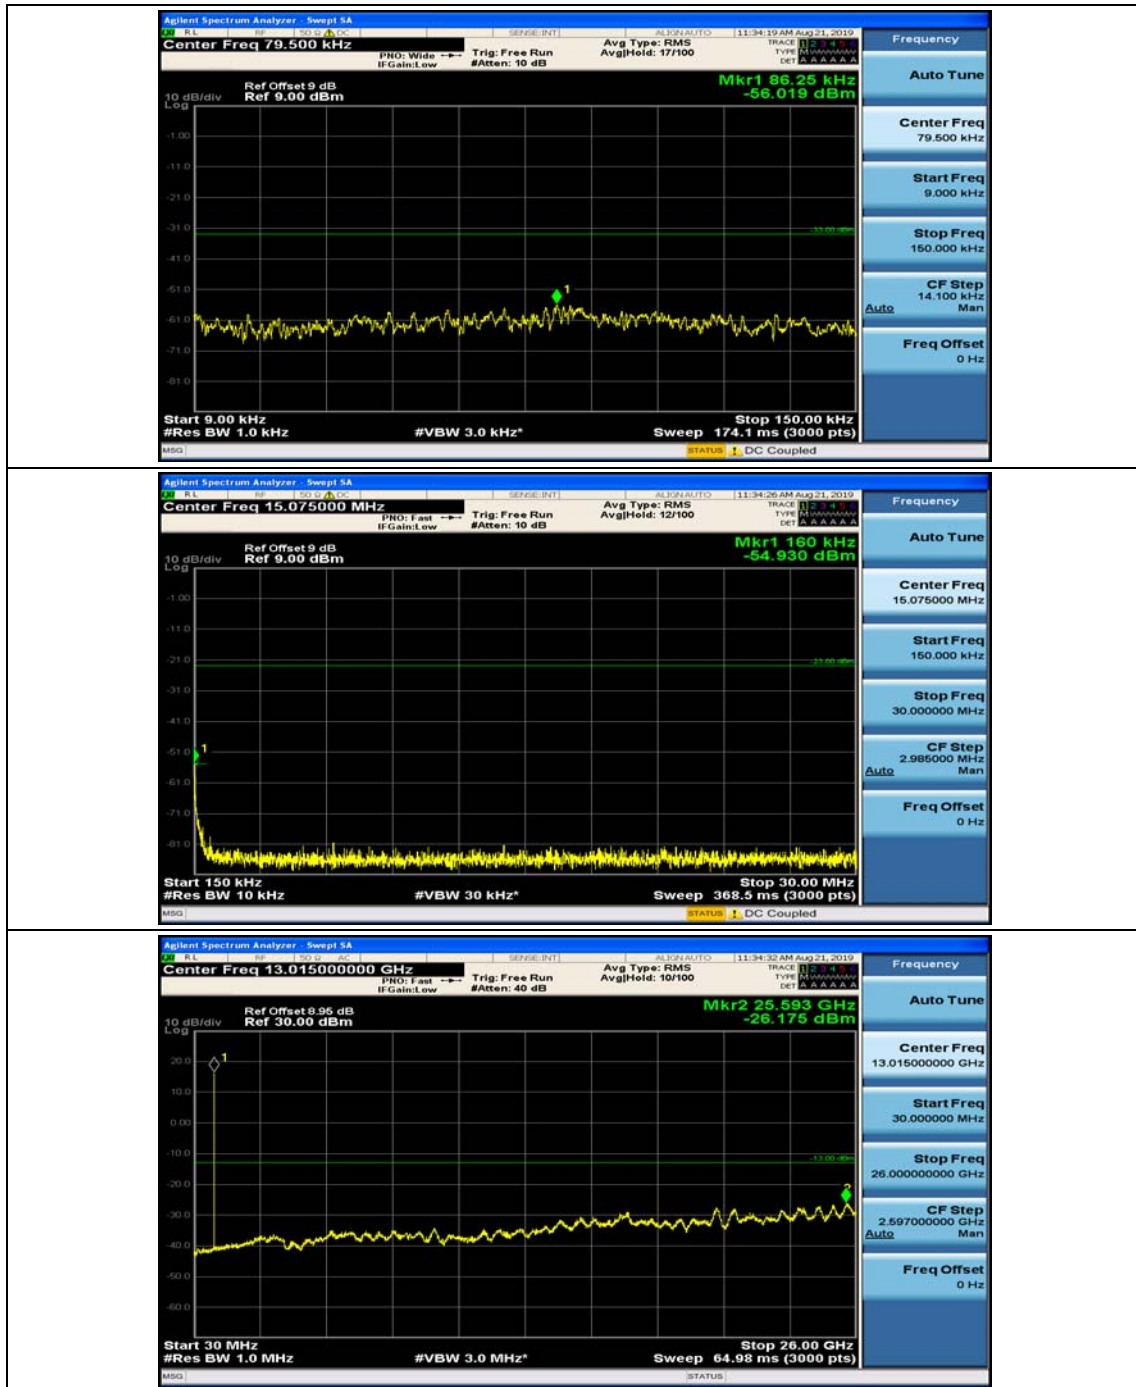

(Channel Bandwidth: 1.4 MHz)_HCH_16QAM_1RB#0

(Channel Bandwidth: 1.4 MHz)_HCH_16QAM_1RB#3

Channel Bandwidth: 3 MHz

(Channel Bandwidth: 3 MHz)_MCH_QPSK_1RB#0

(Channel Bandwidth: 3 MHz)_MCH_QPSK_1RB#7

(Channel Bandwidth: 3 MHz)_HCH_QPSK_1RB#0