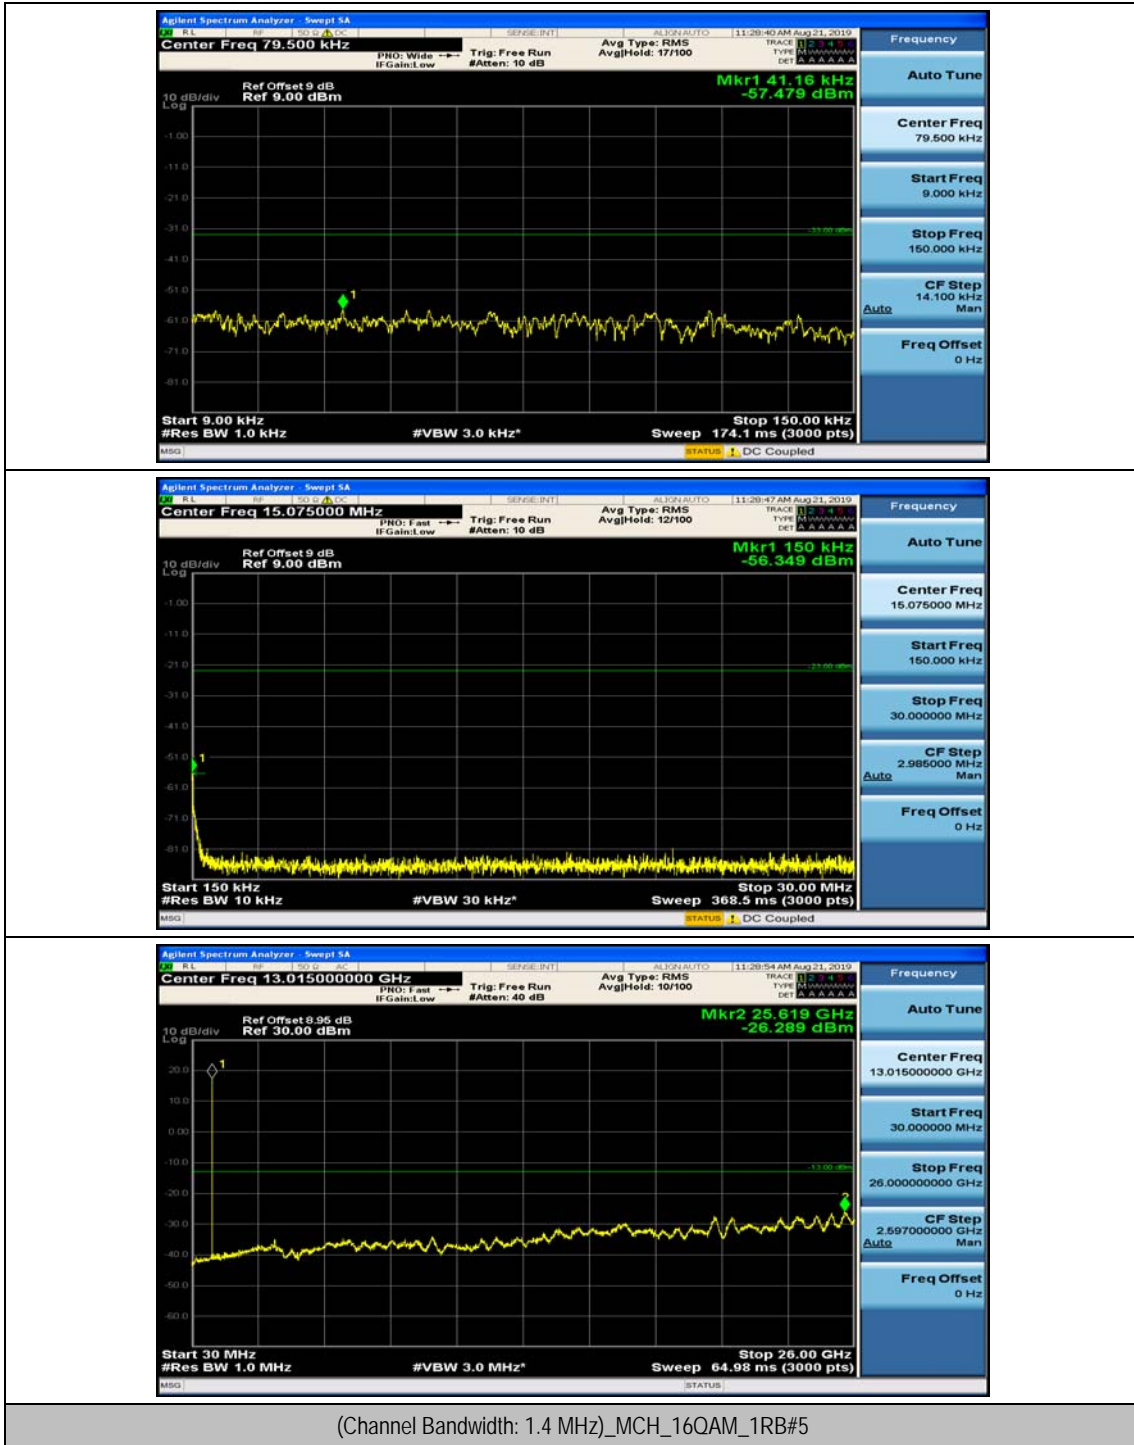

Appendix E: Conducted Spurious Emission

Test Graphs

Channel Bandwidth: 1.4 MHz

(Channel Bandwidth: 1.4 MHz)_MCH_QPSK_1RB#0

(Channel Bandwidth: 1.4 MHz)_MCH_QPSK_1RB#3

(Channel Bandwidth: 1.4 MHz)_HCH_QPSK_1RB#0

(Channel Bandwidth: 1.4 MHz)_HCH_QPSK_1RB#3

(Channel Bandwidth: 1.4 MHz)_LCH_16QAM_1RB#0

(Channel Bandwidth: 1.4 MHz)_LCH_16QAM_1RB#3

(Channel Bandwidth: 1.4 MHz)_MCH_16QAM_1RB#0

(Channel Bandwidth: 1.4 MHz)_MCH_16QAM_1RB#3