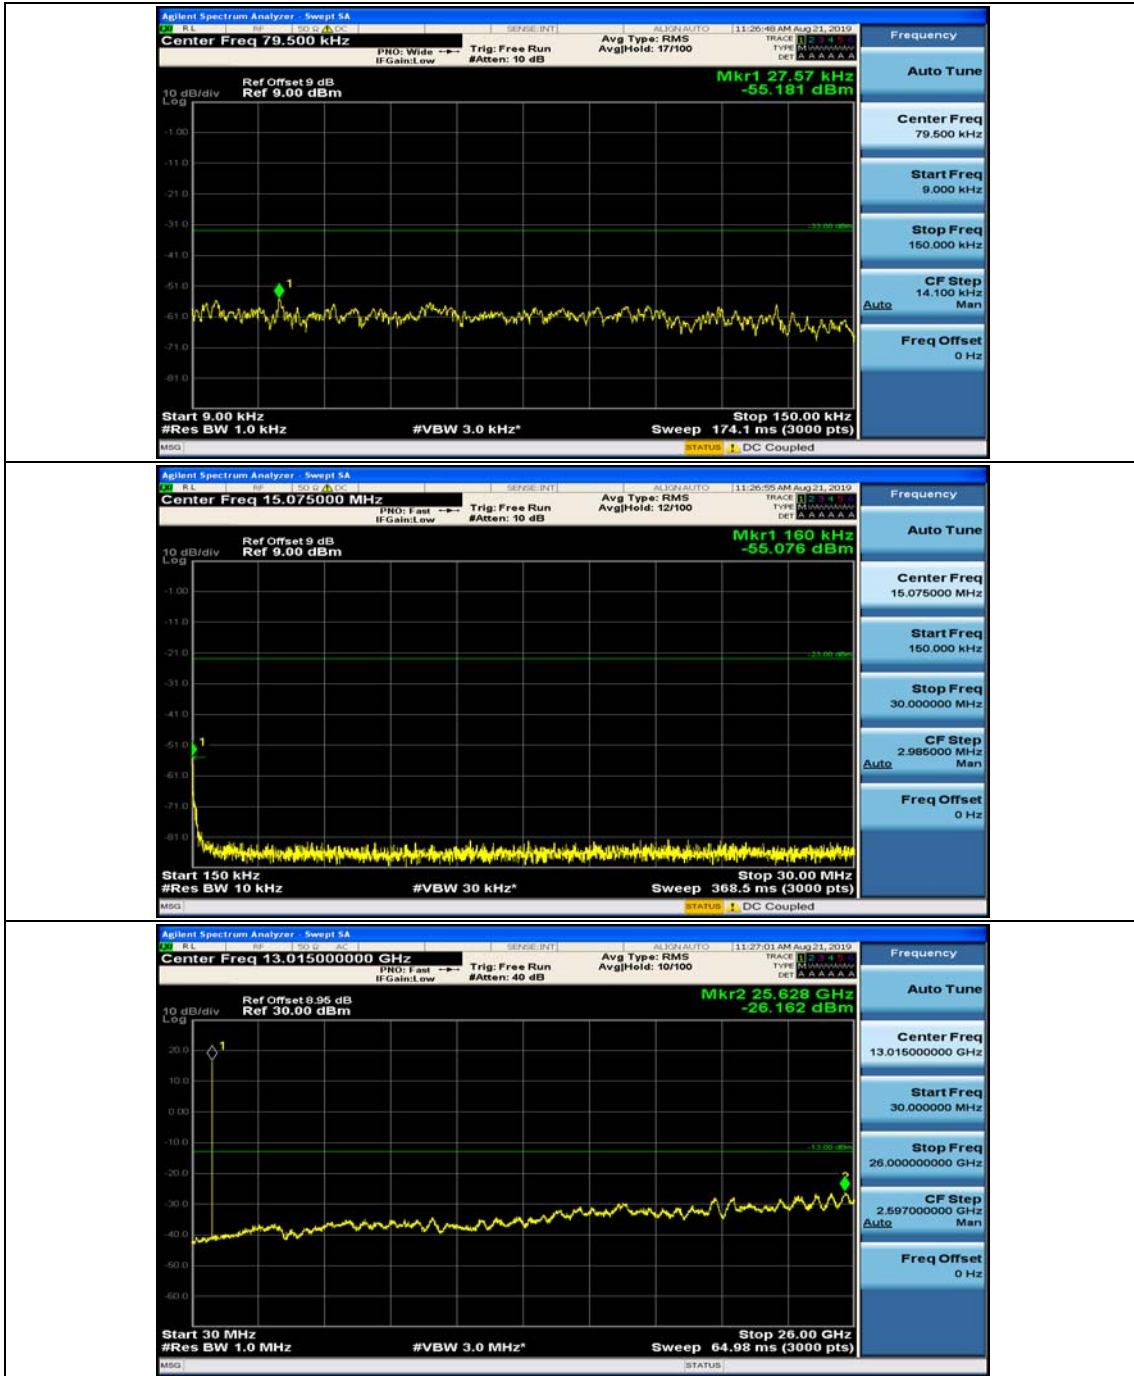

Appendix E: Conducted Spurious Emission

Test Graphs

Channel Bandwidth: 1.4 MHz

(Channel Bandwidth: 1.4 MHz)_MCH_QPSK_1RB#0

(Channel Bandwidth: 1.4 MHz)_MCH_QPSK_1RB#3

(Channel Bandwidth: 1.4 MHz)_HCH_QPSK_1RB#0

(Channel Bandwidth: 1.4 MHz)_HCH_QPSK_1RB#3

(Channel Bandwidth: 1.4 MHz)_LCH_16QAM_1RB#0

(Channel Bandwidth: 1.4 MHz)_LCH_16QAM_1RB#3

(Channel Bandwidth: 1.4 MHz)_MCH_16QAM_1RB#0

(Channel Bandwidth: 1.4 MHz)_MCH_16QAM_1RB#3