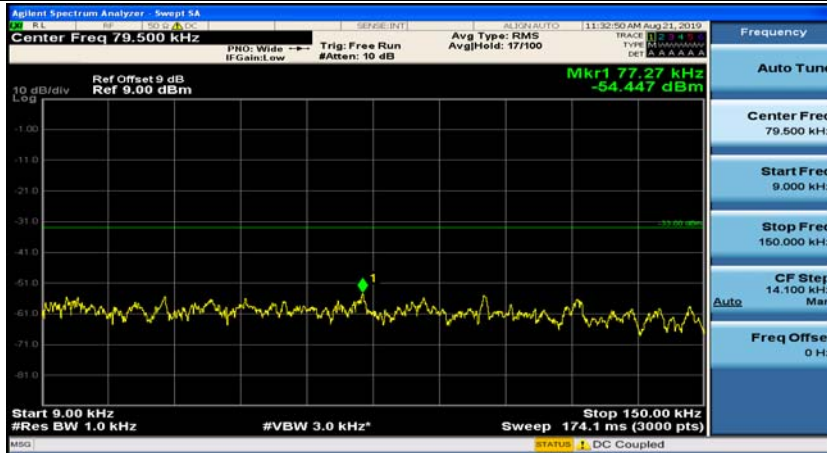

(Channel Bandwidth: 3 MHz)_LCH_16QAM_1RB#0

(Channel Bandwidth: 3 MHz)_LCH_16QAM_1RB#7