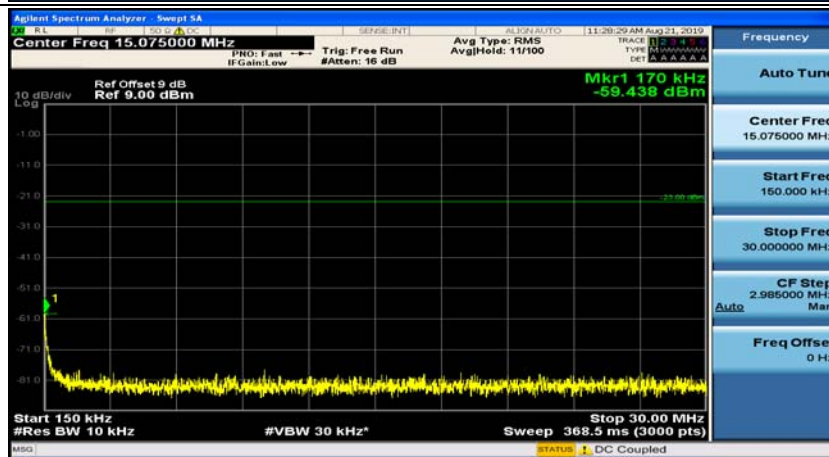

(Channel Bandwidth: 1.4 MHz)_HCH_QPSK_1RB#3

(Channel Bandwidth: 1.4 MHz)_LCH_16QAM_1RB#0

(Channel Bandwidth: 1.4 MHz)_LCH_16QAM_1RB#3

(Channel Bandwidth: 1.4 MHz)_MCH_16QAM_1RB#0

(Channel Bandwidth: 1.4 MHz)_MCH_16QAM_1RB#3