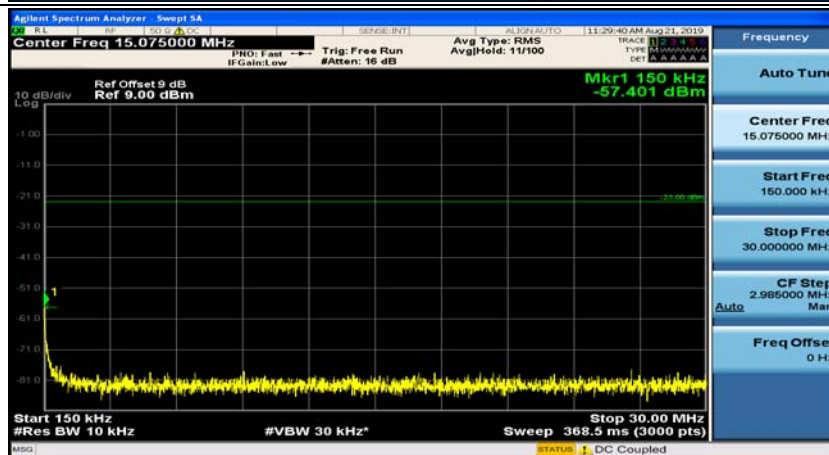

Appendix E: Conducted Spurious Emission

Test Graphs

Channel Bandwidth: 1.4 MHz

(Channel Bandwidth: 1.4 MHz)_MCH_QPSK_1RB#0

(Channel Bandwidth: 1.4 MHz)_MCH_QPSK_1RB#3

(Channel Bandwidth: 1.4 MHz)_HCH_QPSK_1RB#0