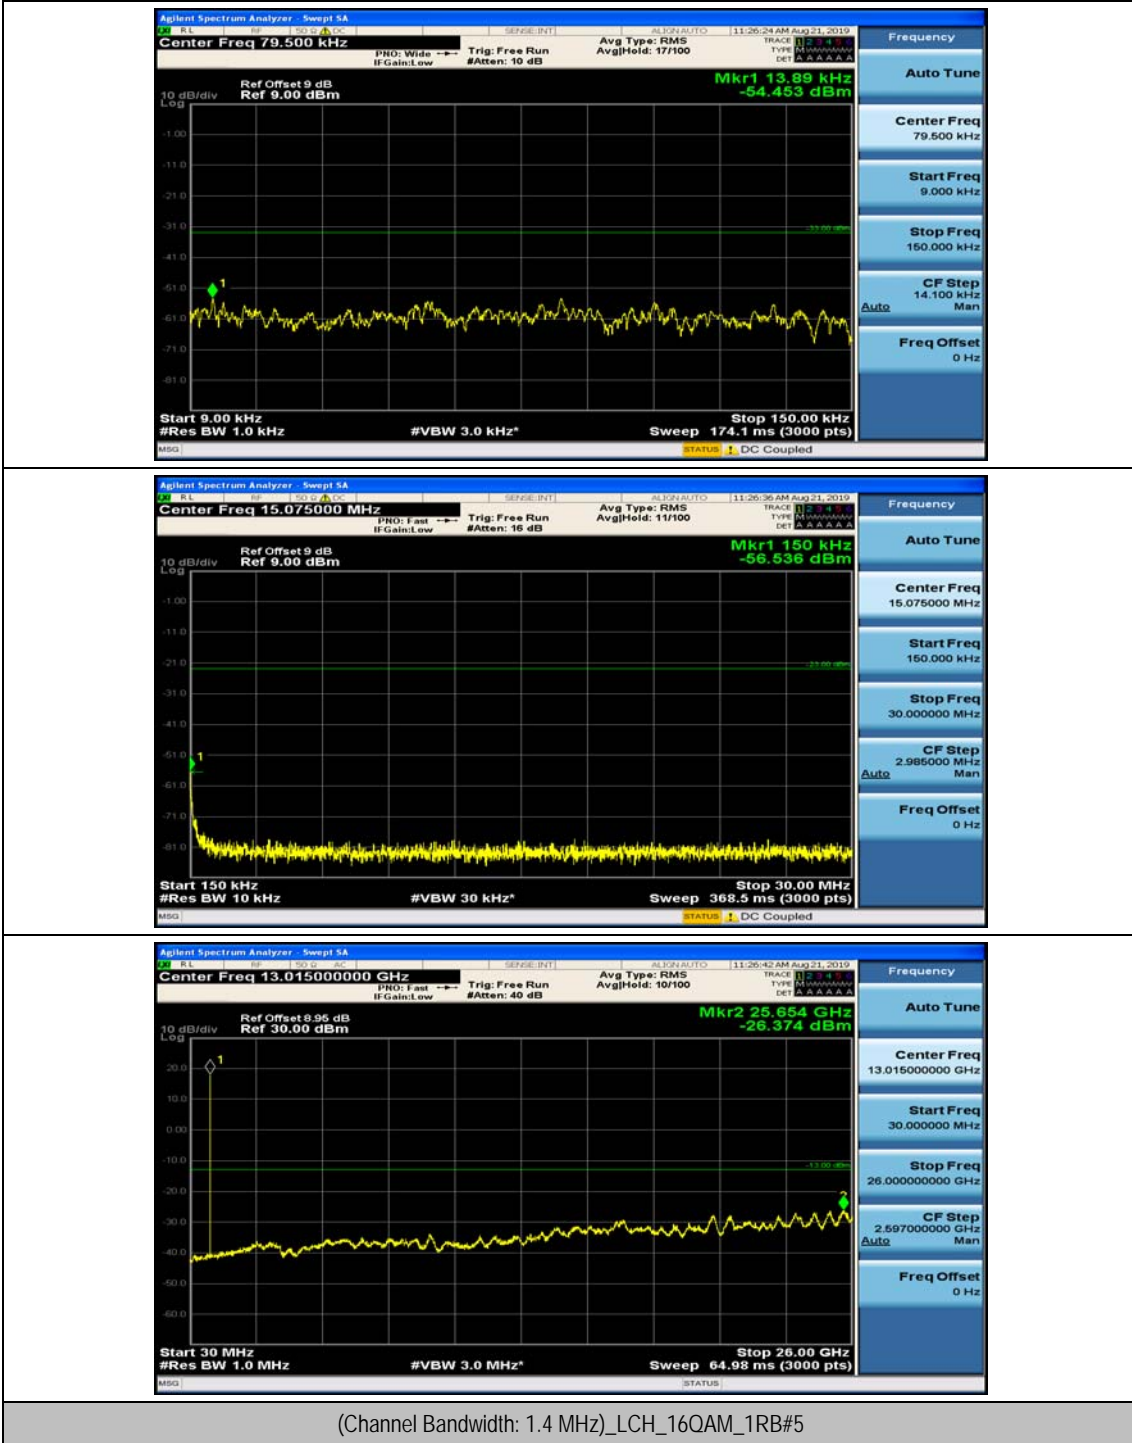

Appendix E: Conducted Spurious Emission

Test Graphs

Channel Bandwidth: 1.4 MHz

(Channel Bandwidth: 1.4 MHz)_MCH_QPSK_1RB#0

(Channel Bandwidth: 1.4 MHz)_MCH_QPSK_1RB#3

(Channel Bandwidth: 1.4 MHz)_HCH_QPSK_1RB#0

(Channel Bandwidth: 1.4 MHz)_HCH_QPSK_1RB#3

(Channel Bandwidth: 1.4 MHz)_LCH_16QAM_1RB#0

(Channel Bandwidth: 1.4 MHz)_LCH_16QAM_1RB#3

(Channel Bandwidth: 1.4 MHz)_MCH_16QAM_1RB#0

(Channel Bandwidth: 1.4 MHz)_MCH_16QAM_1RB#3