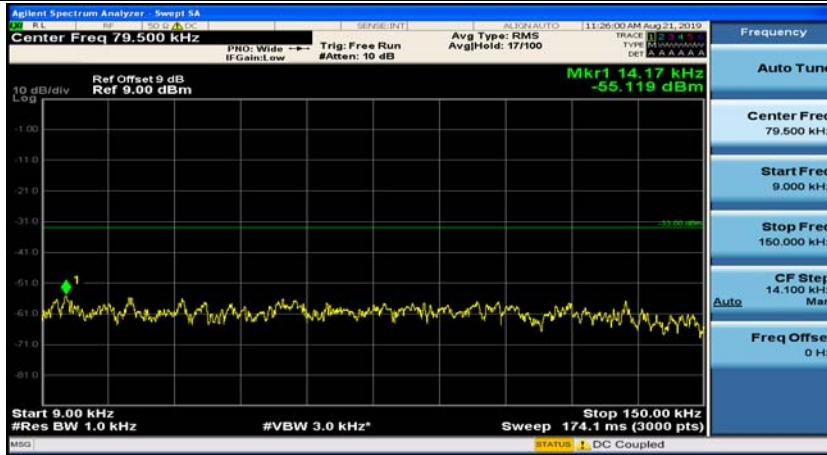

(Channel Bandwidth: 1.4 MHz)_LCH_16QAM_1RB#0