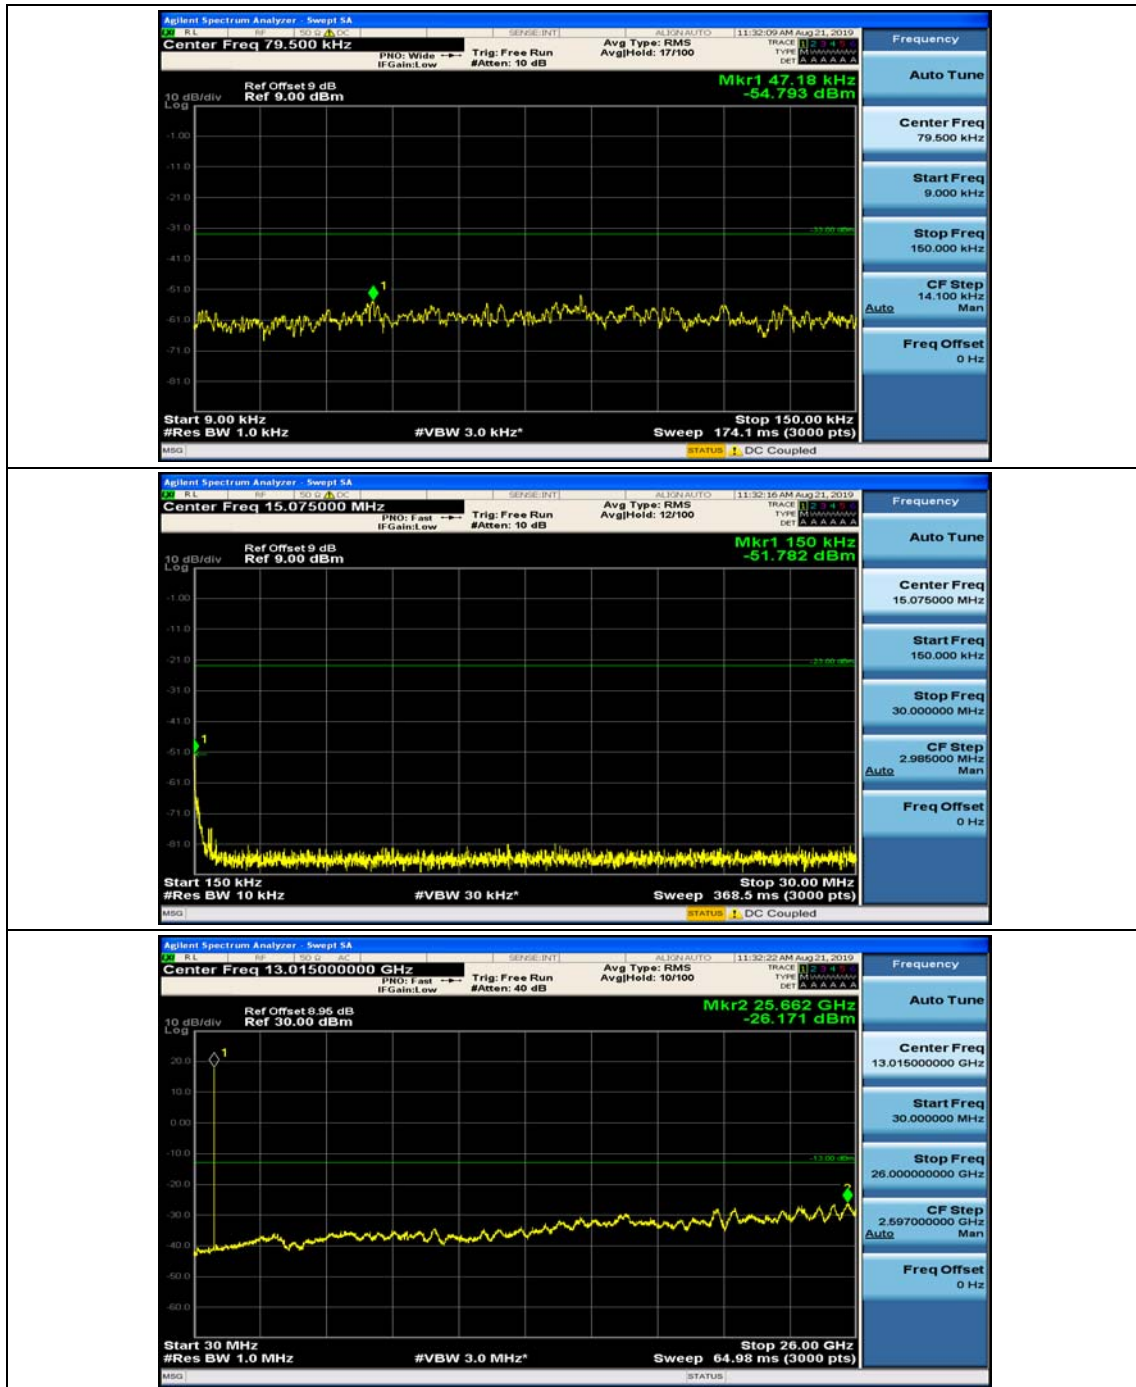

(Channel Bandwidth: 1.4 MHz)_HCH_16QAM_1RB#0

(Channel Bandwidth: 1.4 MHz)_HCH_16QAM_1RB#3

Channel Bandwidth: 3 MHz

(Channel Bandwidth: 3 MHz)_MCH_QPSK_1RB#0

(Channel Bandwidth: 3 MHz)_MCH_QPSK_1RB#7

(Channel Bandwidth: 3 MHz)_HCH_QPSK_1RB#0