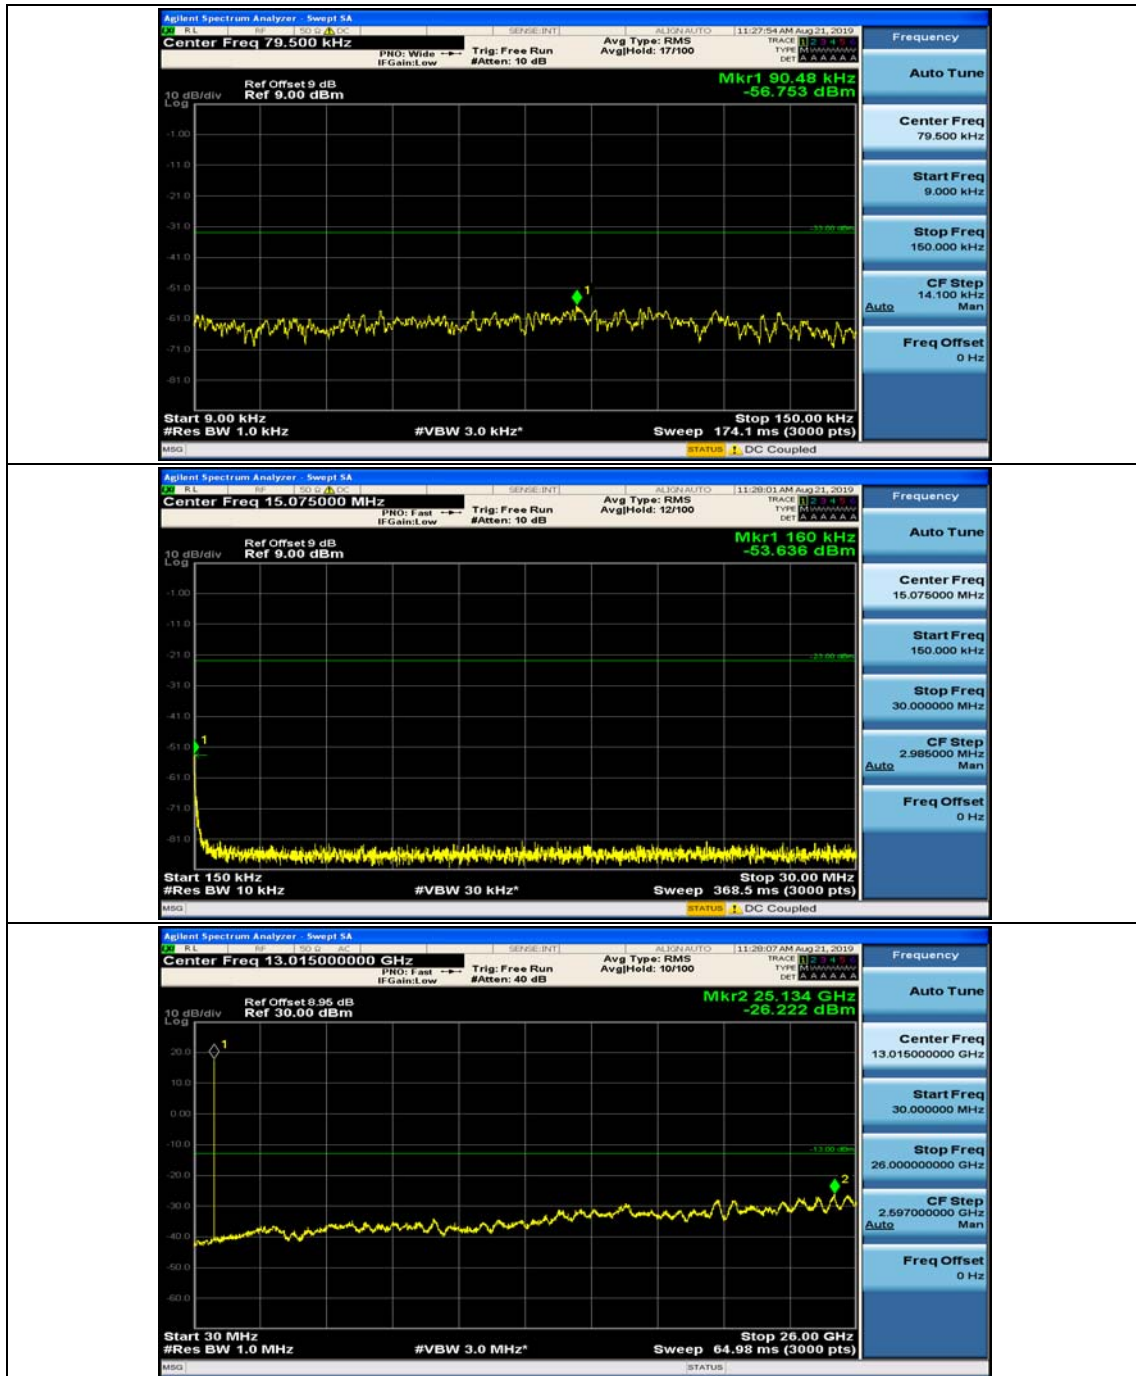

Appendix E: Conducted Spurious Emission

Test Graphs

Channel Bandwidth: 1.4 MHz

(Channel Bandwidth: 1.4 MHz)_MCH_QPSK_1RB#0

(Channel Bandwidth: 1.4 MHz)_MCH_QPSK_1RB#3

(Channel Bandwidth: 1.4 MHz)_HCH_QPSK_1RB#0