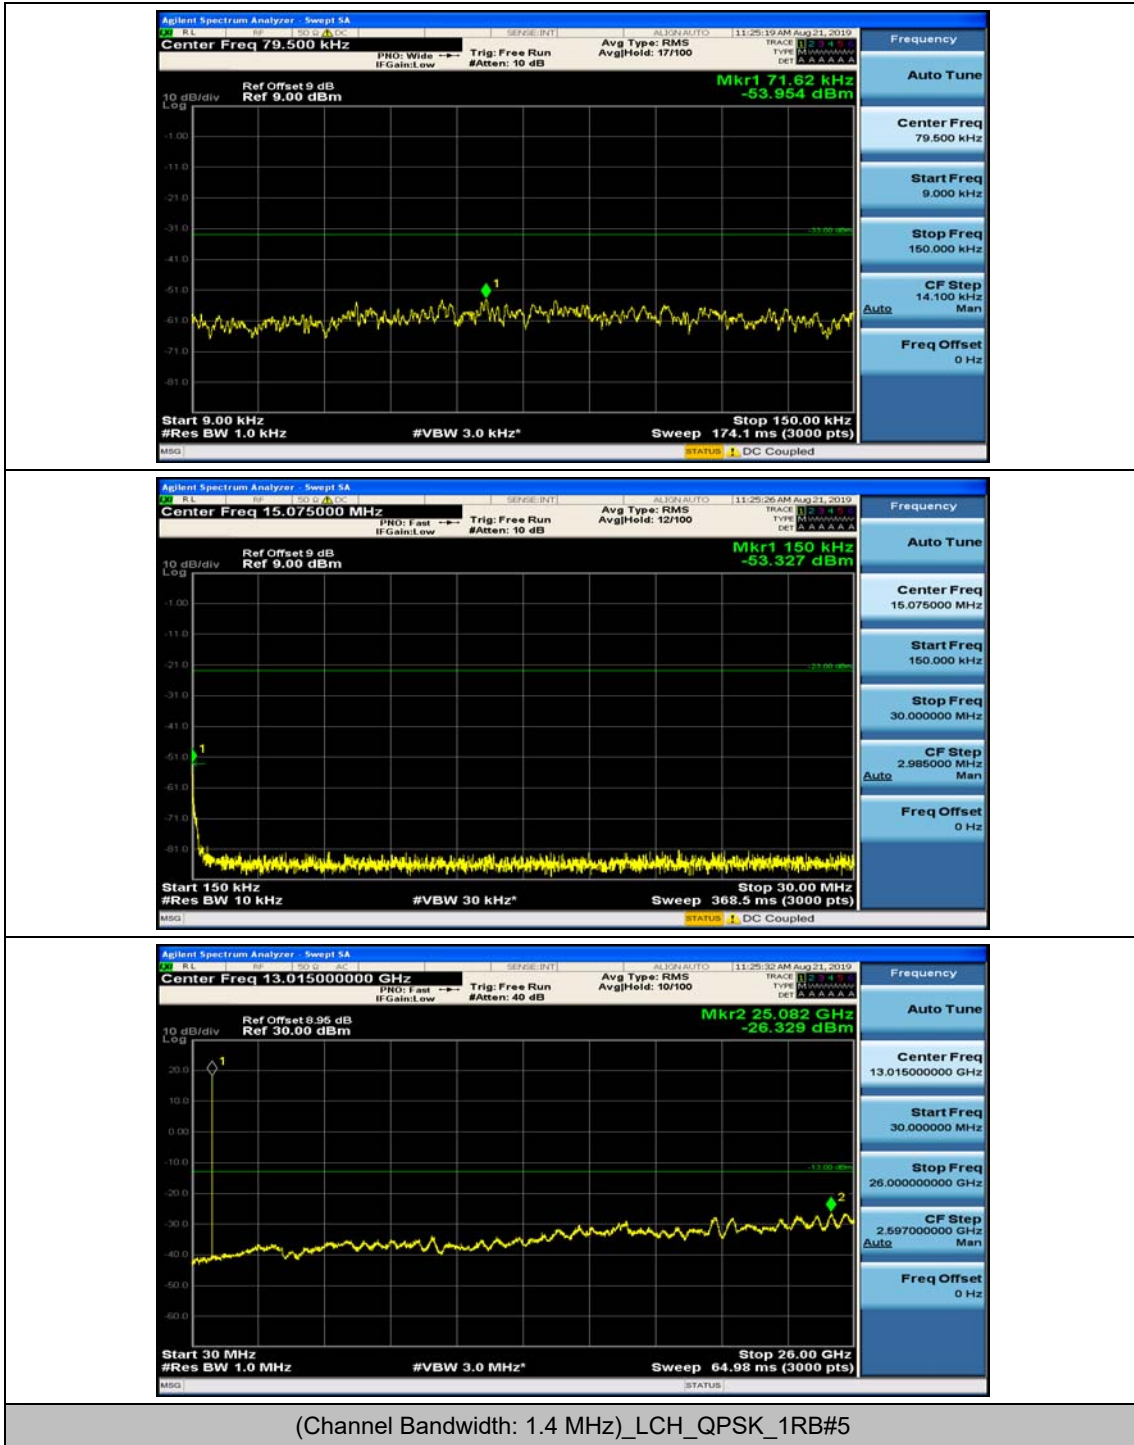

Channel Bandwidth: 10 MHz_LCH_16QAM_25RB#12

Channel Bandwidth: 10 MHz_HCH_16QAM_1RB#0

Channel Bandwidth: 10 MHz_HCH_16QAM_1RB#24

Channel Bandwidth: 10 MHz_HCH_16QAM_1RB#49

Channel Bandwidth: 10 MHz_HCH_16QAM_25RB#0

Appendix E: Conducted Spurious Emission

Test Graphs

Channel Bandwidth: 1.4 MHz

(Channel Bandwidth: 1.4 MHz)_MCH_QPSK_1RB#0

(Channel Bandwidth: 1.4 MHz)_MCH_QPSK_1RB#3

(Channel Bandwidth: 1.4 MHz)_HCH_QPSK_1RB#0