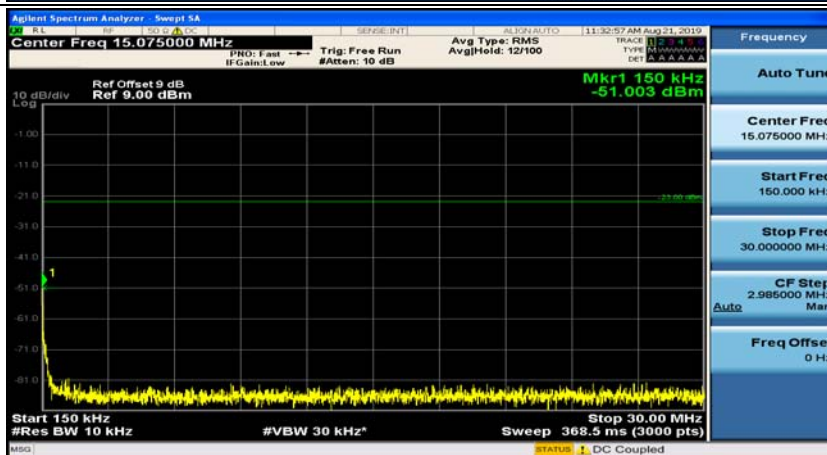

(Channel Bandwidth: 3 MHz)_LCH_16QAM_1RB#0

(Channel Bandwidth: 3 MHz)_LCH_16QAM_1RB#7