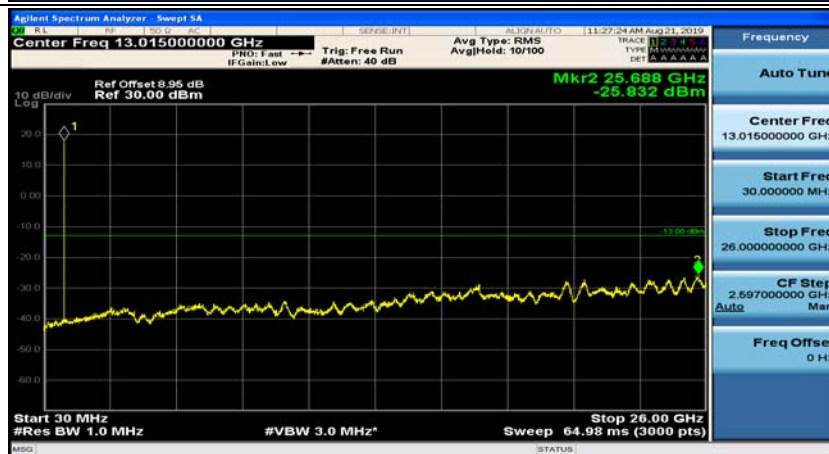

Appendix E: Conducted Spurious Emission

Test Graphs

Channel Bandwidth: 1.4 MHz

(Channel Bandwidth: 1.4 MHz)_MCH_QPSK_1RB#0

(Channel Bandwidth: 1.4 MHz)_MCH_QPSK_1RB#3

(Channel Bandwidth: 1.4 MHz)_HCH_QPSK_1RB#0