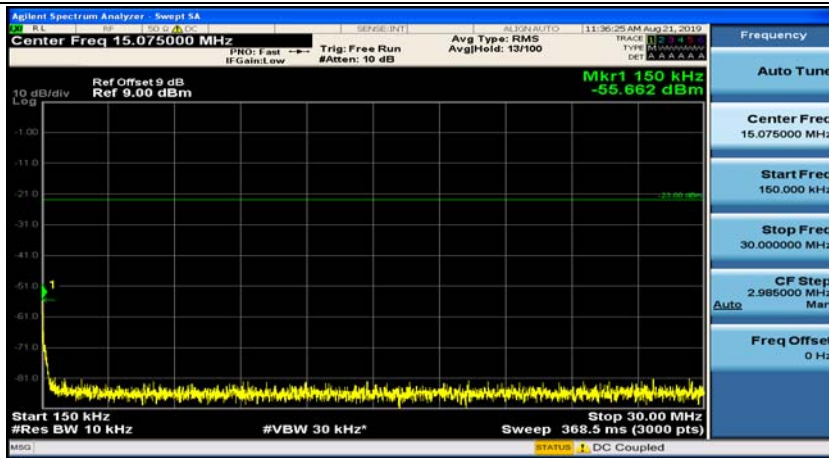

(Channel Bandwidth: 1.4 MHz)_HCH_16QAM_1RB#0

(Channel Bandwidth: 1.4 MHz)_HCH_16QAM_1RB#3

Channel Bandwidth: 3 MHz

(Channel Bandwidth: 3 MHz)_MCH_QPSK_1RB#0

(Channel Bandwidth: 3 MHz)_MCH_QPSK_1RB#7

(Channel Bandwidth: 3 MHz)_HCH_QPSK_1RB#0