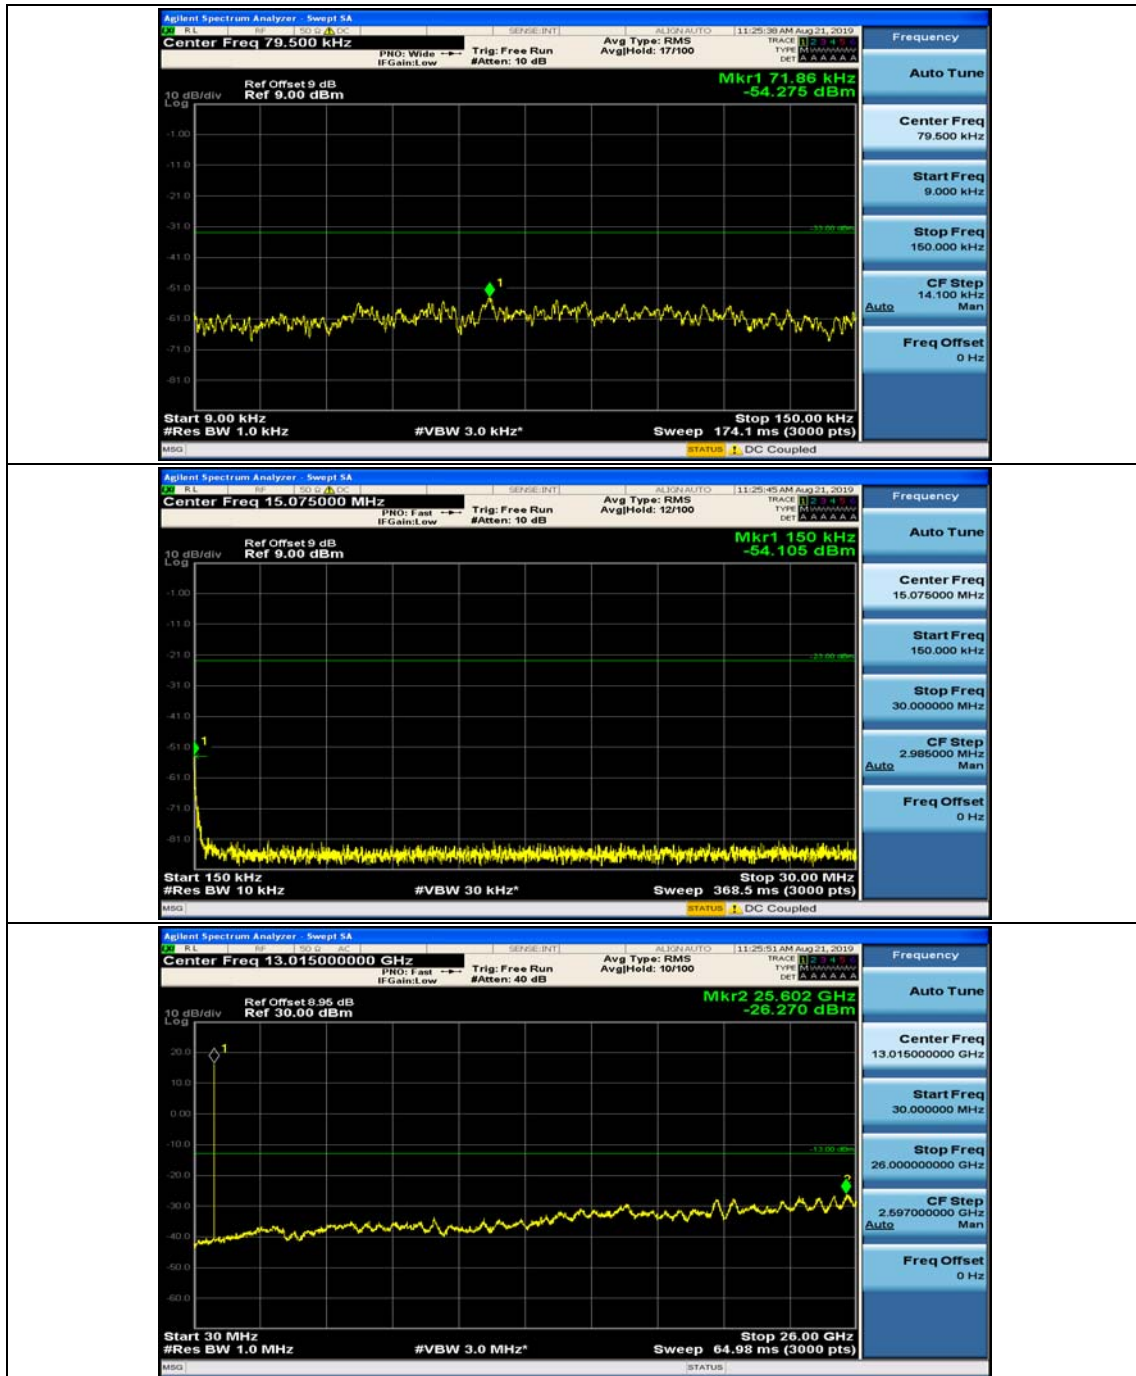

Channel Bandwidth: 10 MHz_LCH_16QAM_25RB#12

Channel Bandwidth: 10 MHz_HCH_16QAM_1RB#0

Channel Bandwidth: 10 MHz_HCH_16QAM_1RB#24

Channel Bandwidth: 10 MHz_HCH_16QAM_1RB#49

Channel Bandwidth: 10 MHz_HCH_16QAM_25RB#0

Appendix E: Conducted Spurious Emission

Test Graphs

Channel Bandwidth: 1.4 MHz

(Channel Bandwidth: 1.4 MHz)_MCH_QPSK_1RB#0

(Channel Bandwidth: 1.4 MHz)_MCH_QPSK_1RB#3

(Channel Bandwidth: 1.4 MHz)_HCH_QPSK_1RB#0