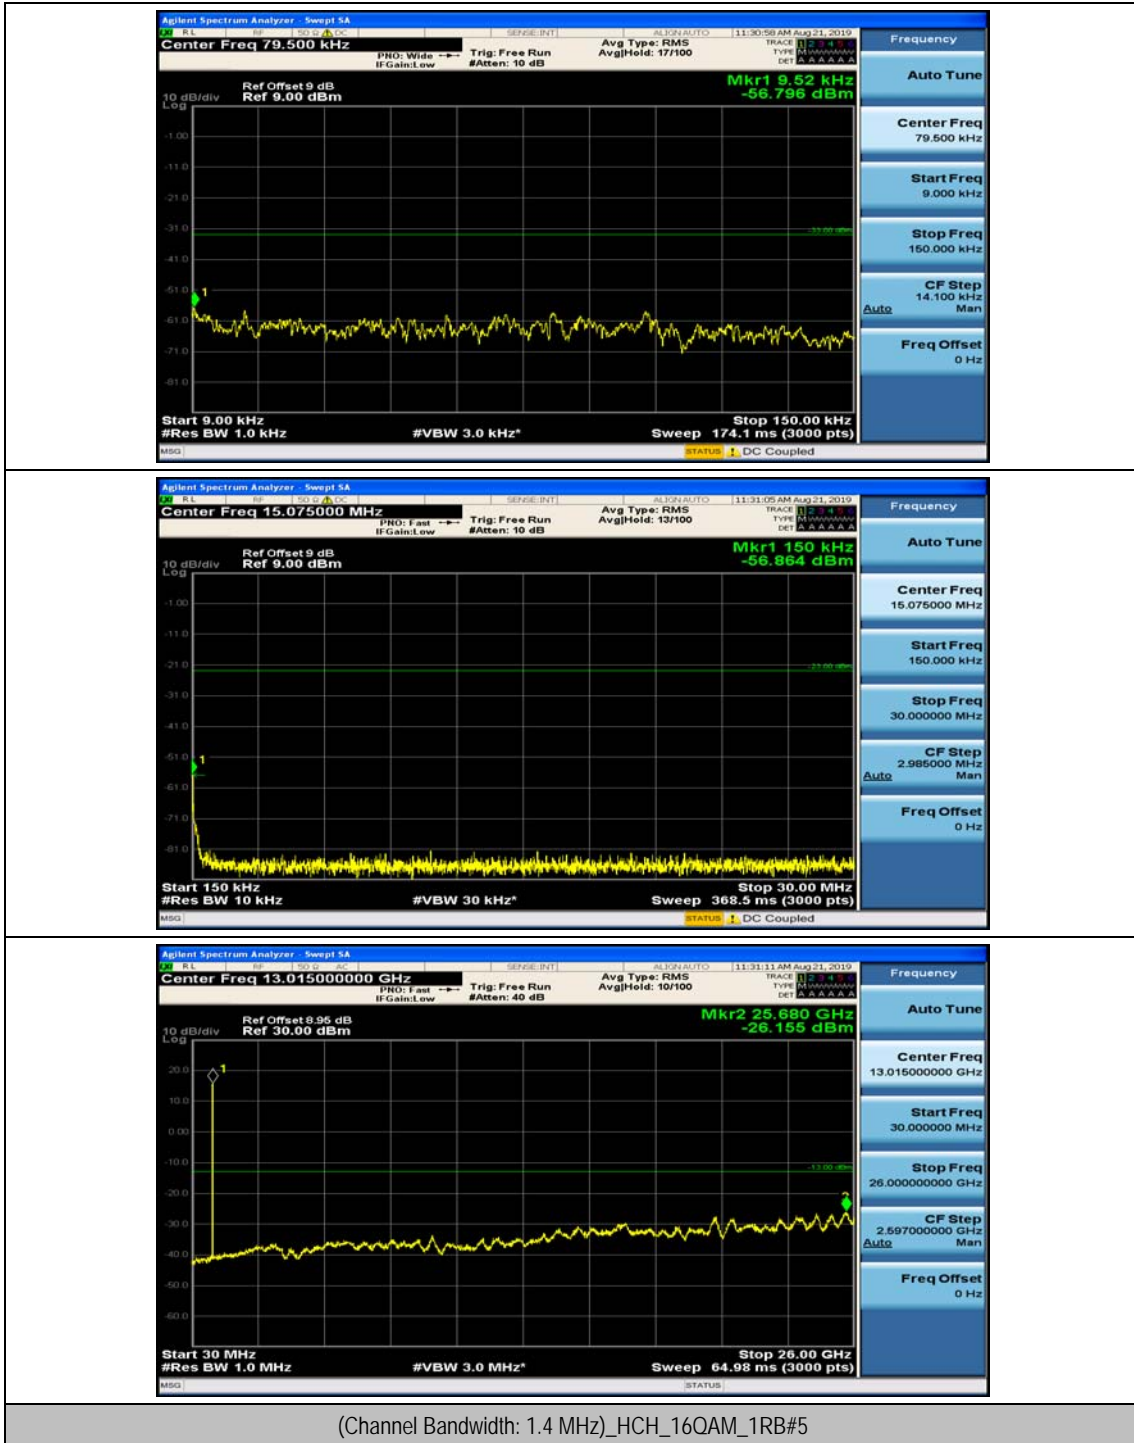

(Channel Bandwidth: 1.4 MHz)_HCH_16QAM_1RB#3