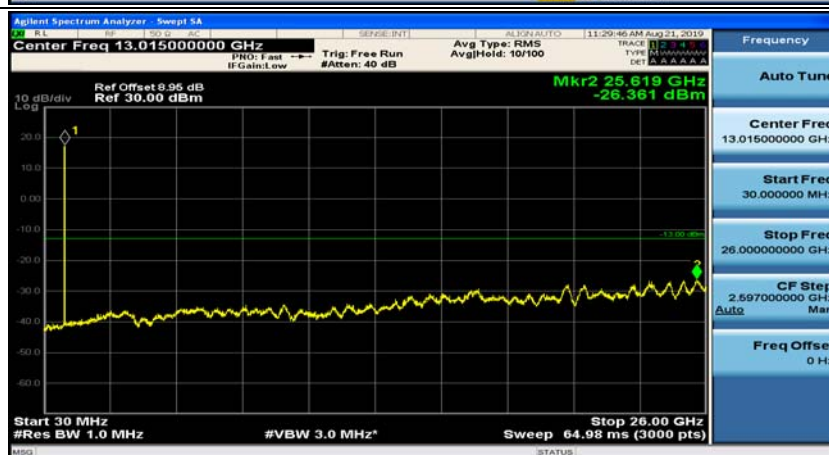

Appendix E: Conducted Spurious Emission

Test Graphs

Channel Bandwidth: 1.4 MHz

(Channel Bandwidth: 1.4 MHz)_MCH_QPSK_1RB#0

(Channel Bandwidth: 1.4 MHz)_MCH_QPSK_1RB#3

(Channel Bandwidth: 1.4 MHz)_HCH_QPSK_1RB#0