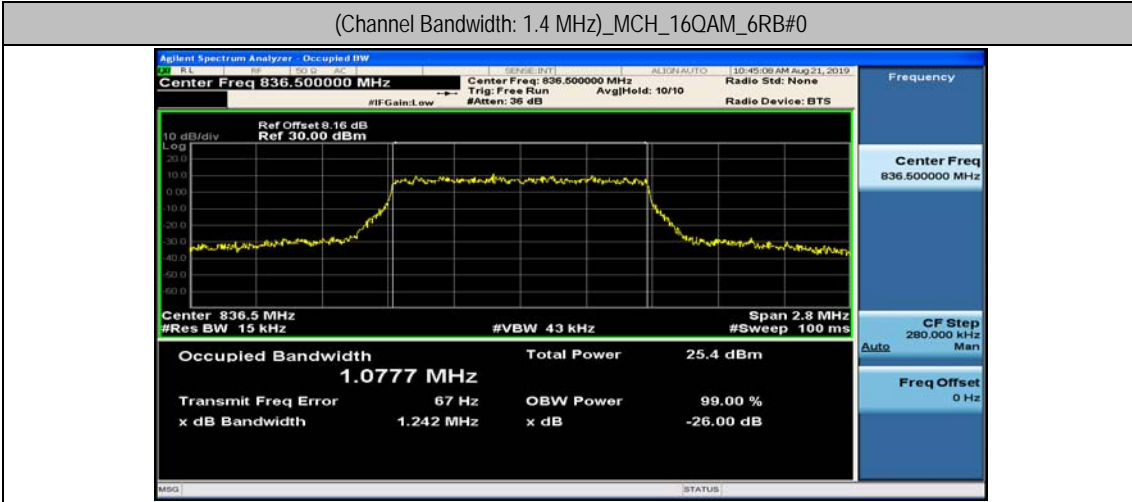

Test Graphs

Channel Bandwidth: 1.4 MHz

(Channel Bandwidth: 1.4 MHz)_MCH_QPSK_6RB#0

(Channel Bandwidth: 1.4 MHz)_HCH_QPSK_6RB#0

(Channel Bandwidth: 1.4 MHz)_LCH_16QAM_6RB#0

(Channel Bandwidth: 1.4 MHz)_MCH_16QAM_6RB#0