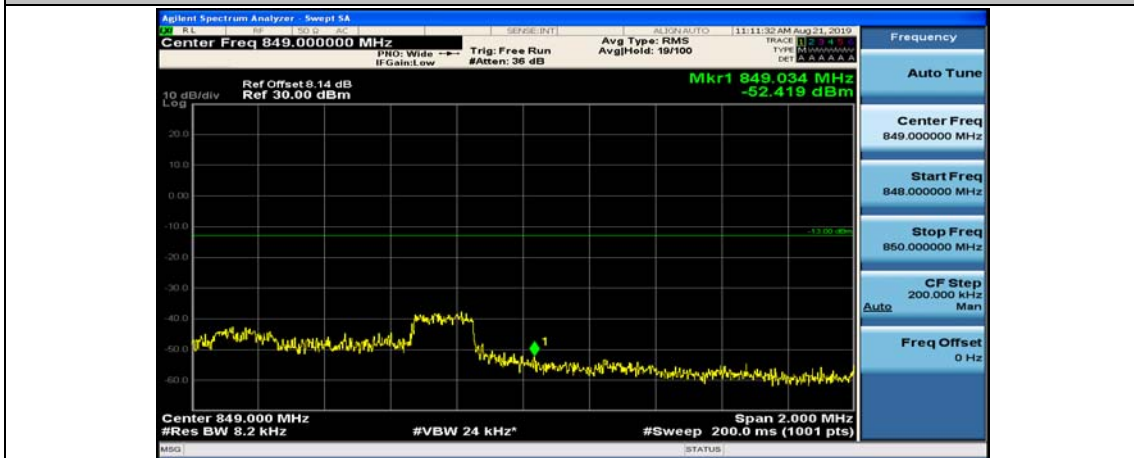

(Channel Bandwidth: 3 MHz)_HCH_QPSK_1RB#0