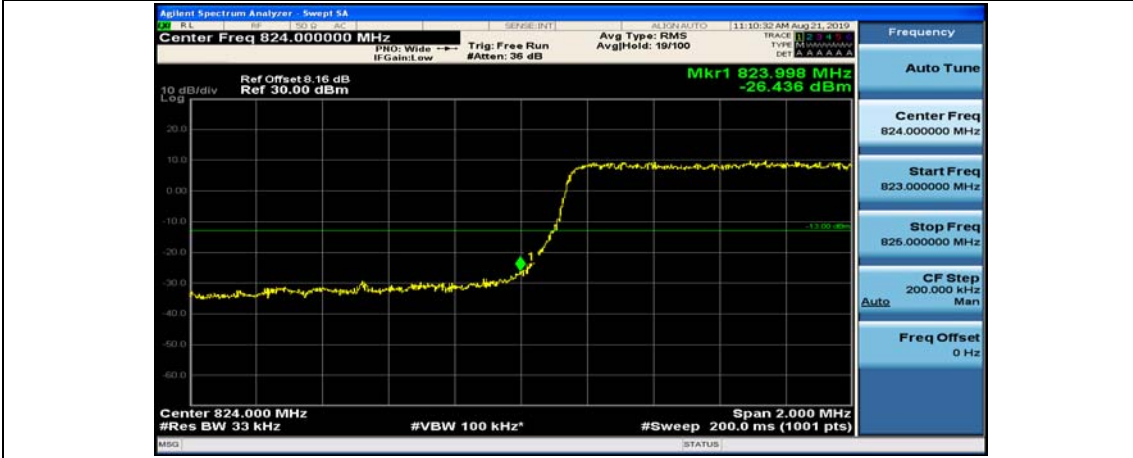

Channel Bandwidth: 3 MHz

(Channel Bandwidth: 3 MHz)_LCH_QPSK_1RB#0

(Channel Bandwidth: 3 MHz)_LCH_QPSK_1RB#7

(Channel Bandwidth: 3 MHz)_LCH_QPSK_1RB#14

(Channel Bandwidth: 3 MHz)_LCH_QPSK_8RB#0

(Channel Bandwidth: 3 MHz)_LCH_QPSK_8RB#4