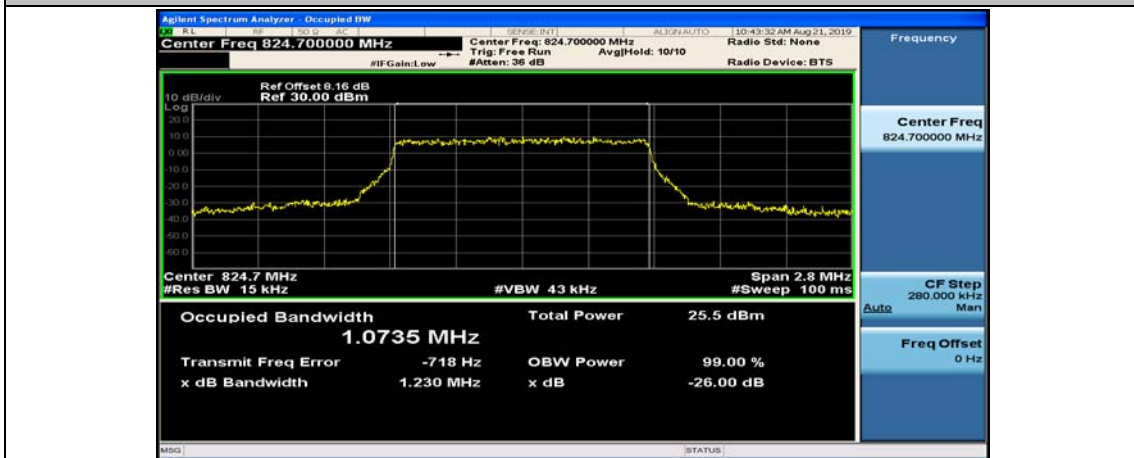

Test Graphs

Channel Bandwidth: 1.4 MHz

(Channel Bandwidth: 1.4 MHz)_MCH_QPSK_6RB#0

(Channel Bandwidth: 1.4 MHz)_HCH_QPSK_6RB#0

(Channel Bandwidth: 1.4 MHz)_LCH_16QAM_6RB#0

(Channel Bandwidth: 1.4 MHz)_MCH_16QAM_6RB#0