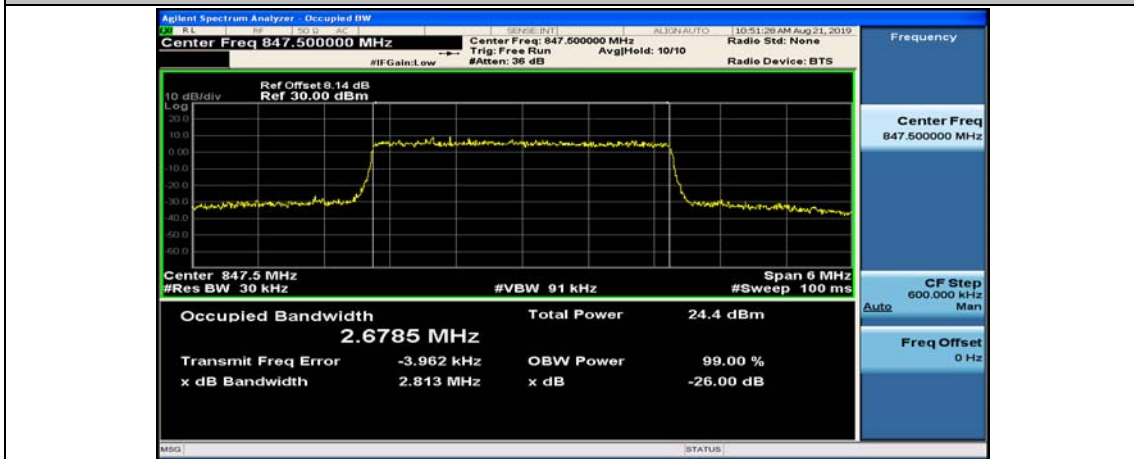

(Channel Bandwidth: 3 MHz)_HCH_16QAM_15RB#0