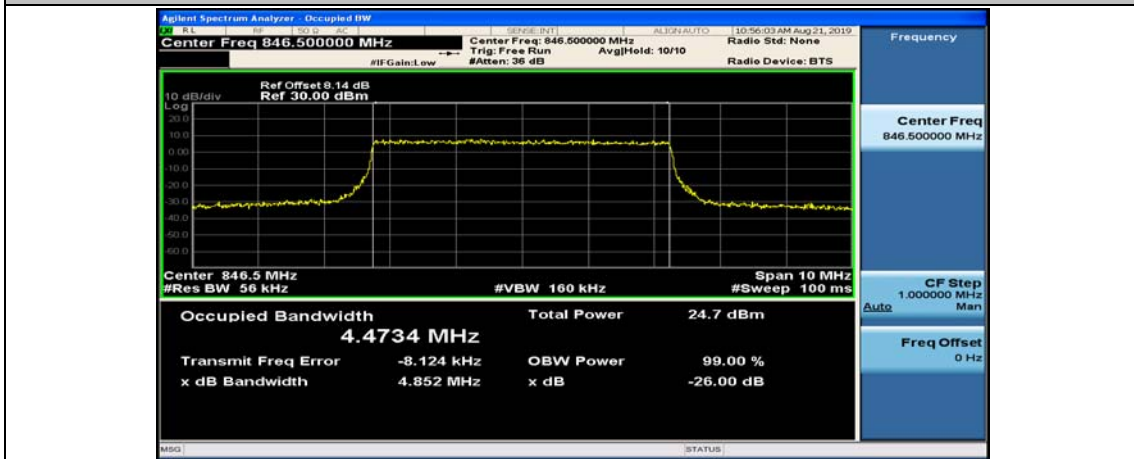

(Channel Bandwidth: 3 MHz)_MCH_16QAM_15RB#0

(Channel Bandwidth: 3 MHz)_HCH_16QAM_15RB#0

Channel Bandwidth: 5 MHz

(Channel Bandwidth: 5 MHz)_LCH_QPSK_25RB#0

(Channel Bandwidth: 5 MHz)_MCH_QPSK_25RB#0

(Channel Bandwidth: 5 MHz)_HCH_QPSK_25RB#0