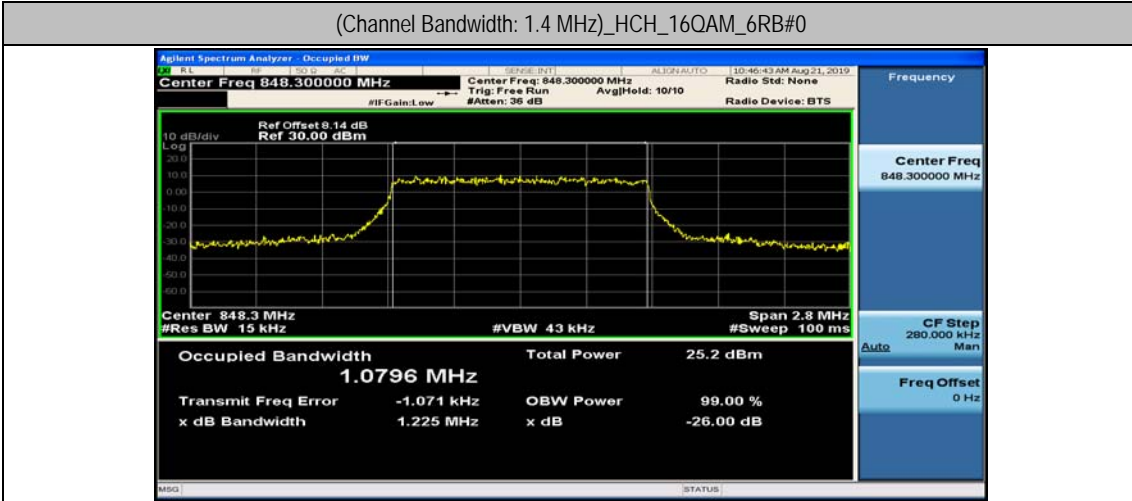

Channel Bandwidth: 3 MHz