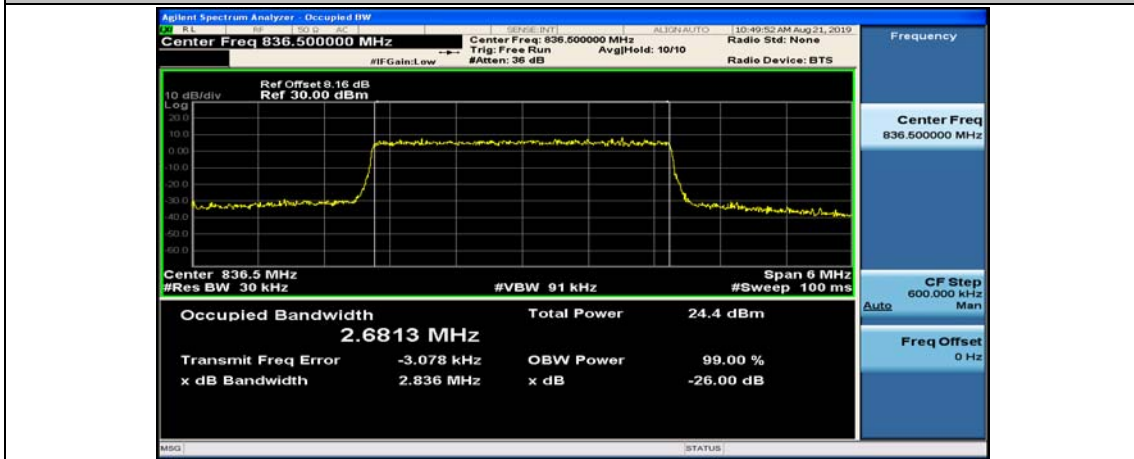

(Channel Bandwidth: 3 MHz)_MCH_16QAM_15RB#0