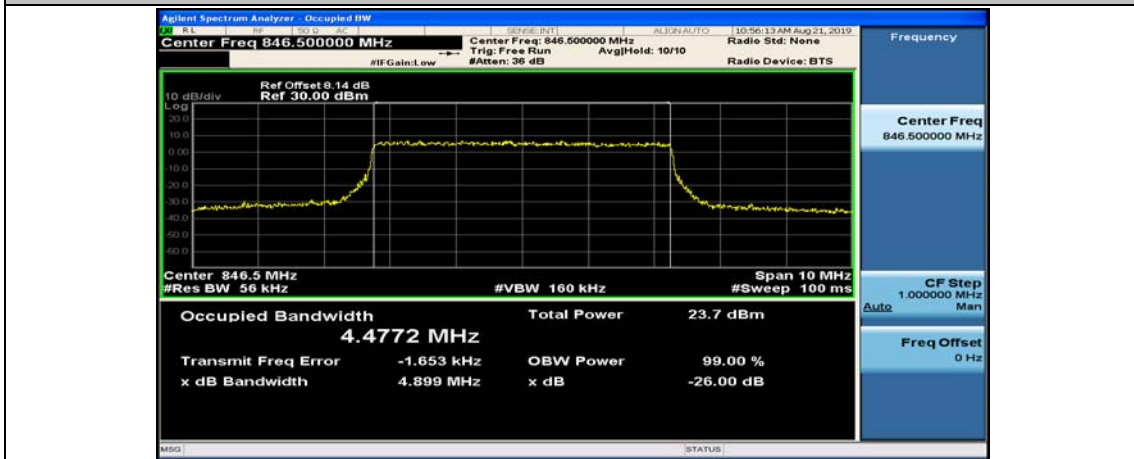

(Channel Bandwidth: 5 MHz)_HCH_16QAM_25RB#0