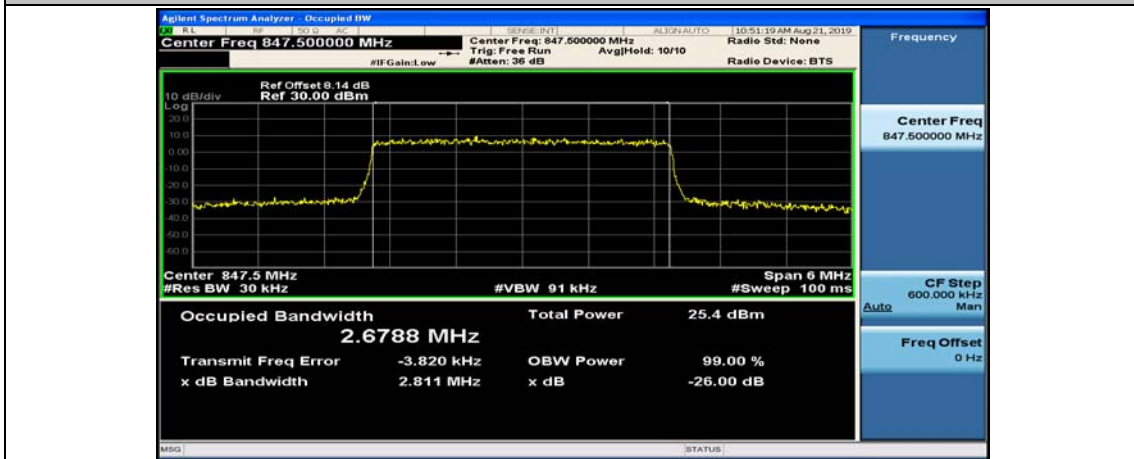

(Channel Bandwidth: 1.4 MHz)_HCH_16QAM_6RB#0

Channel Bandwidth: 3 MHz

(Channel Bandwidth: 3 MHz)_LCH_QPSK_15RB#0

(Channel Bandwidth: 3 MHz)_MCH_QPSK_15RB#0

(Channel Bandwidth: 3 MHz)_HCH_QPSK_15RB#0

(Channel Bandwidth: 3 MHz)_LCH_16QAM_15RB#0