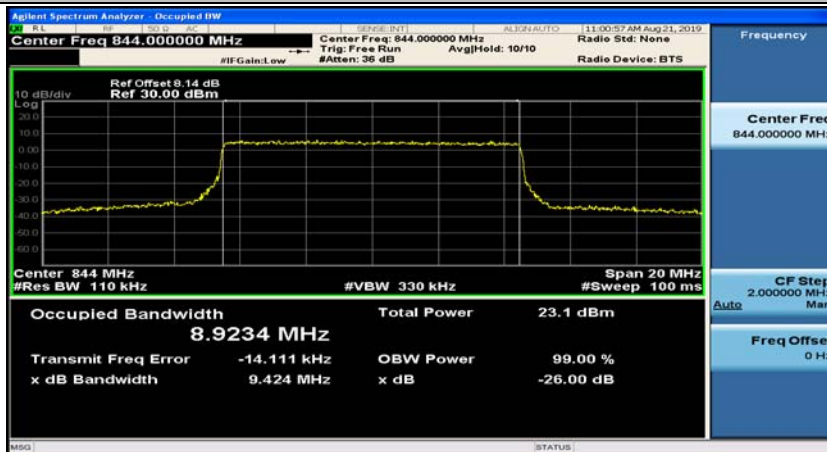

Channel Bandwidth: 10 MHz_HCH_QPSK_50RB#0

Channel Bandwidth: 10 MHz_LCH_16QAM_50RB#0

Channel Bandwidth: 10 MHz_MCH_16QAM_50RB#0

Channel Bandwidth: 10 MHz_HCH_16QAM_50RB#0

Appendix D: Band Edge

Test Graphs

Channel Bandwidth: 1.4 MHz