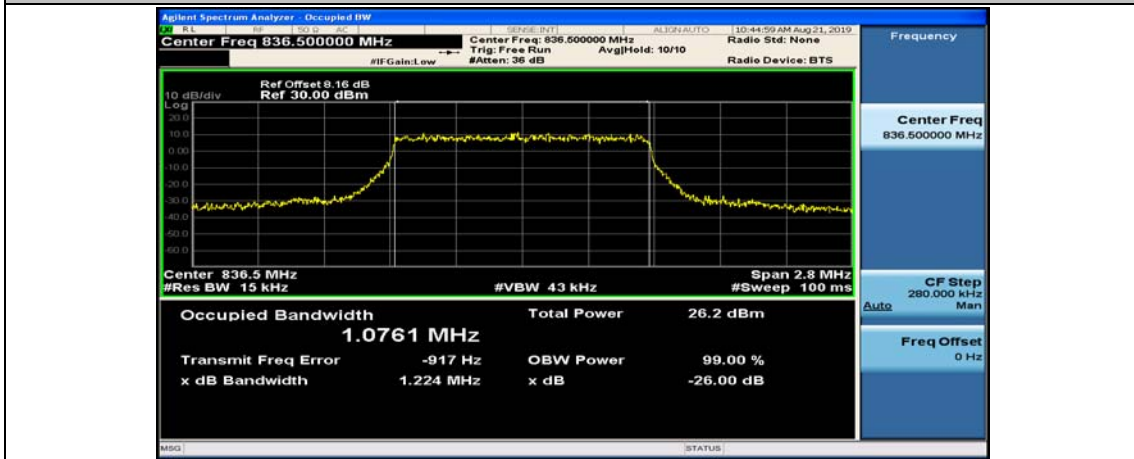

(Channel Bandwidth: 1.4 MHz)_MCH_QPSK_6RB#0