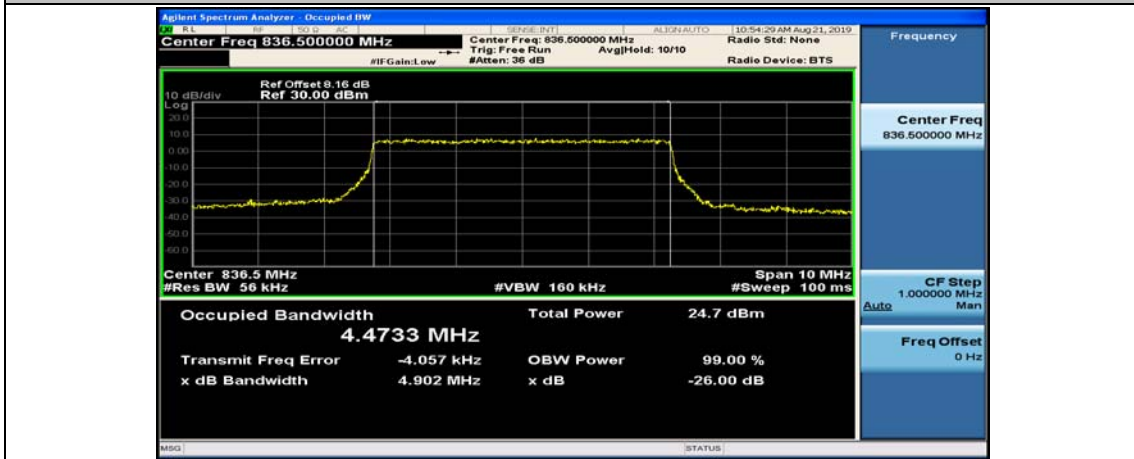

(Channel Bandwidth: 3 MHz)_MCH_16QAM_15RB#0

(Channel Bandwidth: 3 MHz)_HCH_16QAM_15RB#0

Channel Bandwidth: 5 MHz

(Channel Bandwidth: 5 MHz)_LCH_QPSK_25RB#0

(Channel Bandwidth: 5 MHz)_MCH_QPSK_25RB#0

(Channel Bandwidth: 5 MHz)_HCH_QPSK_25RB#0