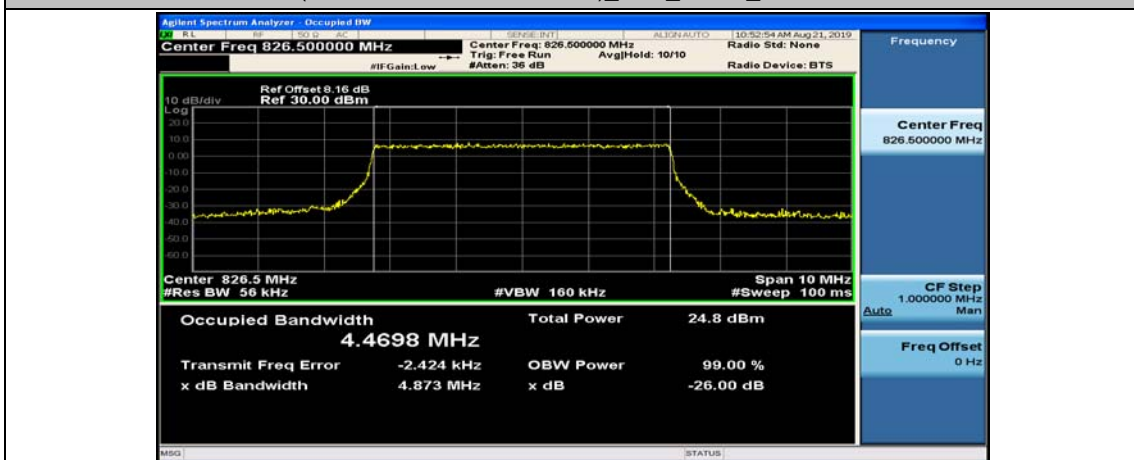

(Channel Bandwidth: 3 MHz)_MCH_16QAM_15RB#0

(Channel Bandwidth: 3 MHz)_HCH_16QAM_15RB#0

Channel Bandwidth: 5 MHz

(Channel Bandwidth: 5 MHz)_LCH_QPSK_25RB#0

(Channel Bandwidth: 5 MHz)_MCH_QPSK_25RB#0

(Channel Bandwidth: 5 MHz)_HCH_QPSK_25RB#0