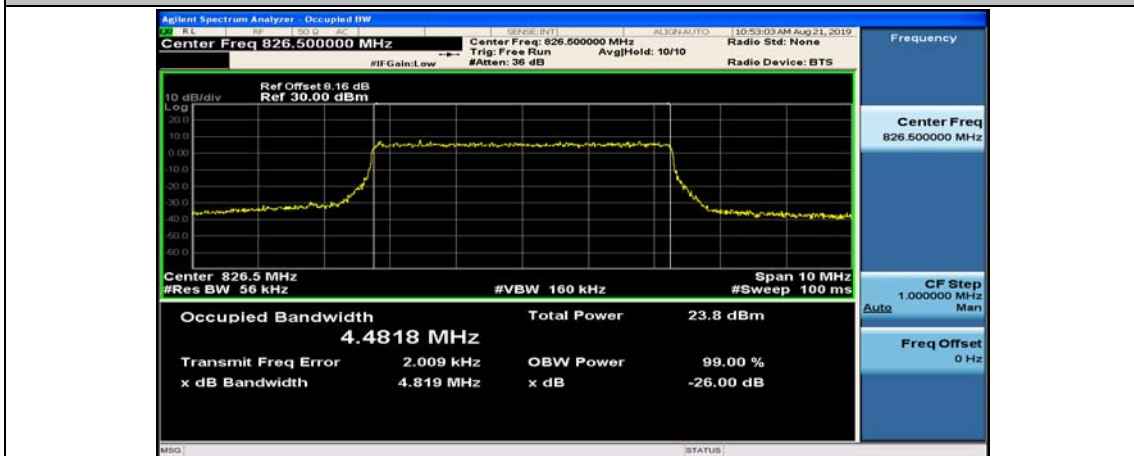

(Channel Bandwidth: 5 MHz)_LCH_16QAM_25RB#0