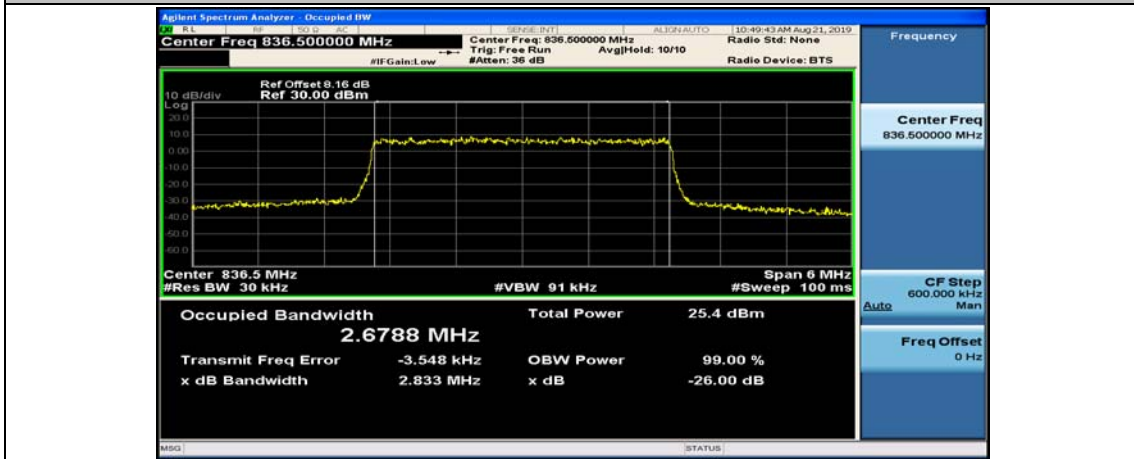

(Channel Bandwidth: 1.4 MHz)_HCH_16QAM_6RB#0

Channel Bandwidth: 3 MHz

(Channel Bandwidth: 3 MHz)_LCH_QPSK_15RB#0

(Channel Bandwidth: 3 MHz)_MCH_QPSK_15RB#0

(Channel Bandwidth: 3 MHz)_HCH_QPSK_15RB#0

(Channel Bandwidth: 3 MHz)_LCH_16QAM_15RB#0