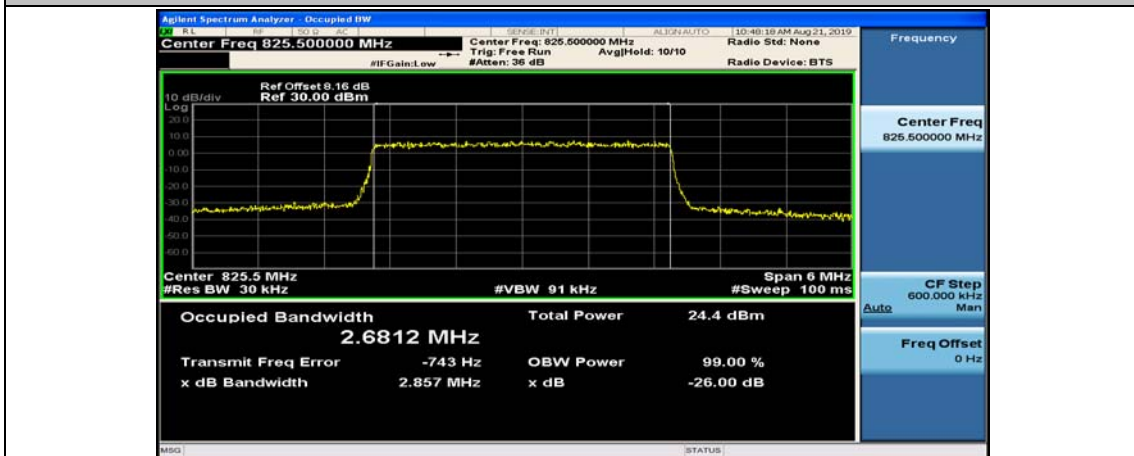

(Channel Bandwidth: 1.4 MHz)_HCH_16QAM_6RB#0

Channel Bandwidth: 3 MHz

(Channel Bandwidth: 3 MHz)_LCH_QPSK_15RB#0

(Channel Bandwidth: 3 MHz)_MCH_QPSK_15RB#0

(Channel Bandwidth: 3 MHz)_HCH_QPSK_15RB#0

(Channel Bandwidth: 3 MHz)_LCH_16QAM_15RB#0