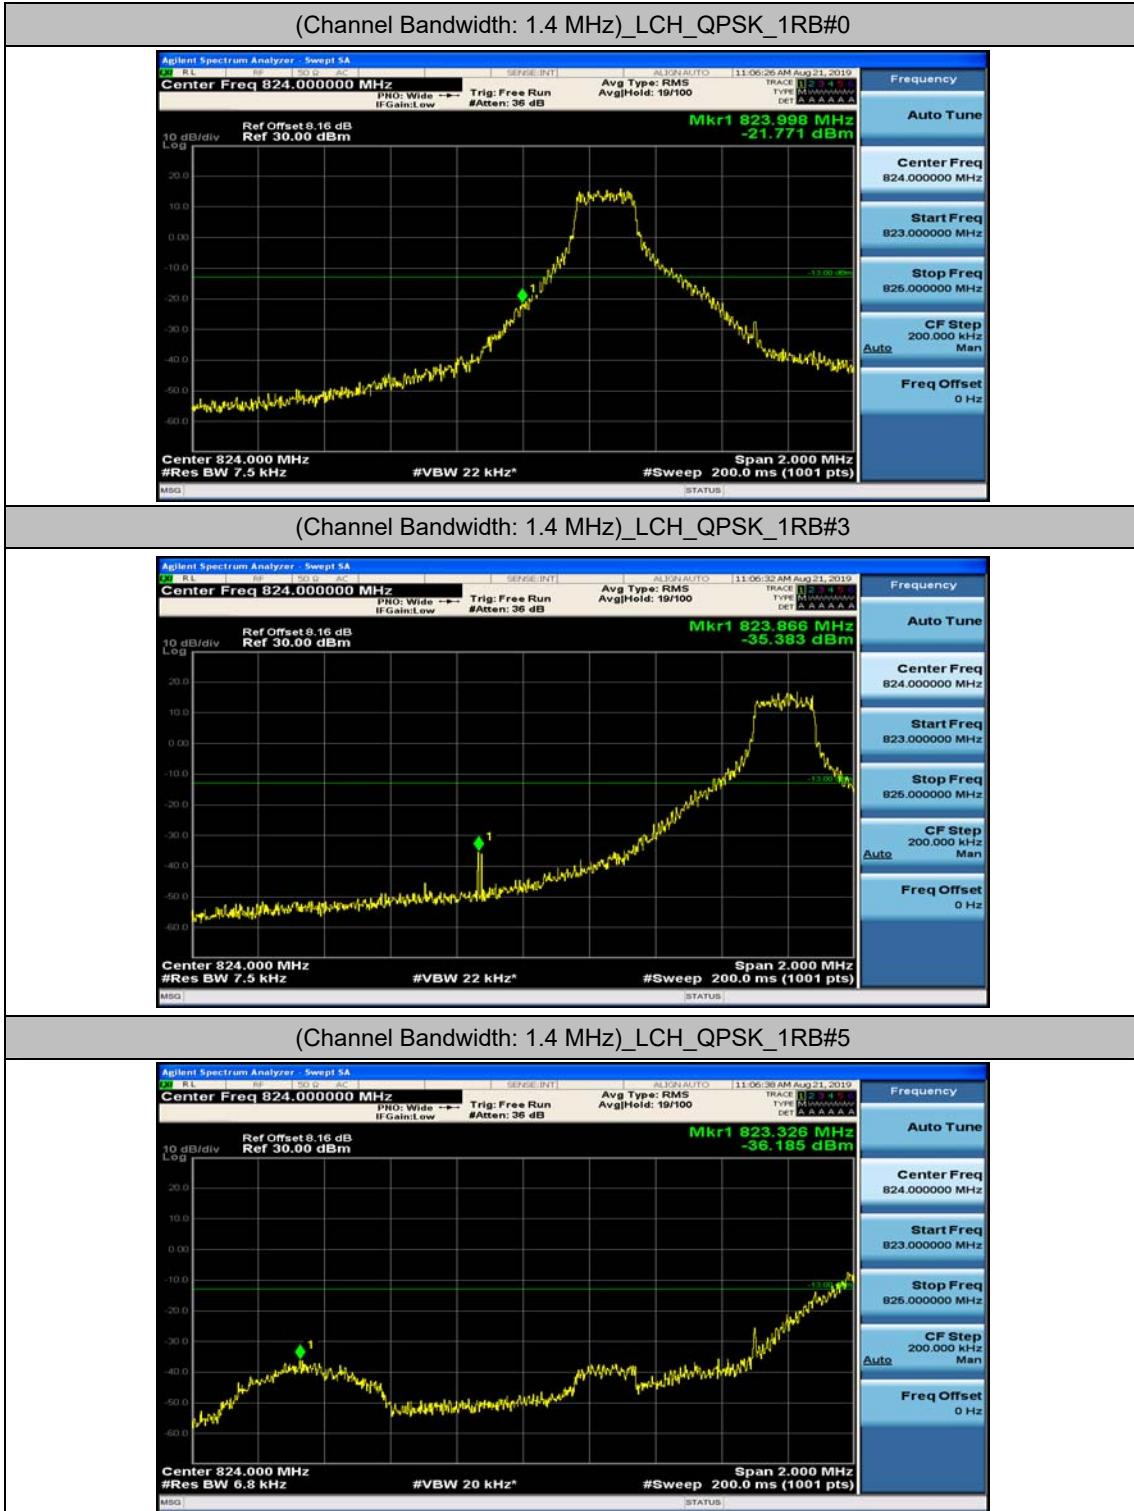

Channel Bandwidth: 10 MHz_HCH_QPSK_50RB#0

Channel Bandwidth: 10 MHz_LCH_16QAM_50RB#0

Channel Bandwidth: 10 MHz_MCH_16QAM_50RB#0

Channel Bandwidth: 10 MHz_HCH_16QAM_50RB#0

Appendix D: Band Edge

Test Graphs

Channel Bandwidth: 1.4 MHz