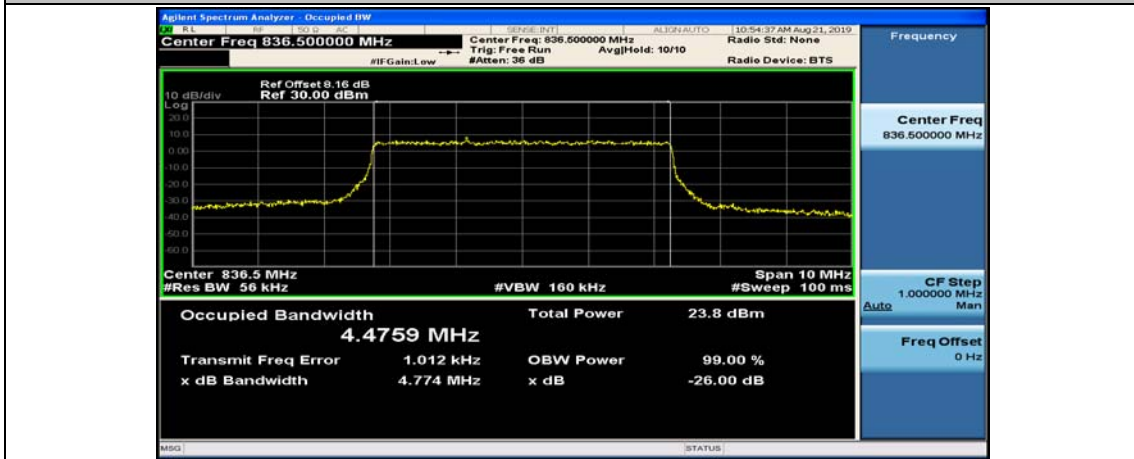

(Channel Bandwidth: 5 MHz)_MCH_16QAM_25RB#0