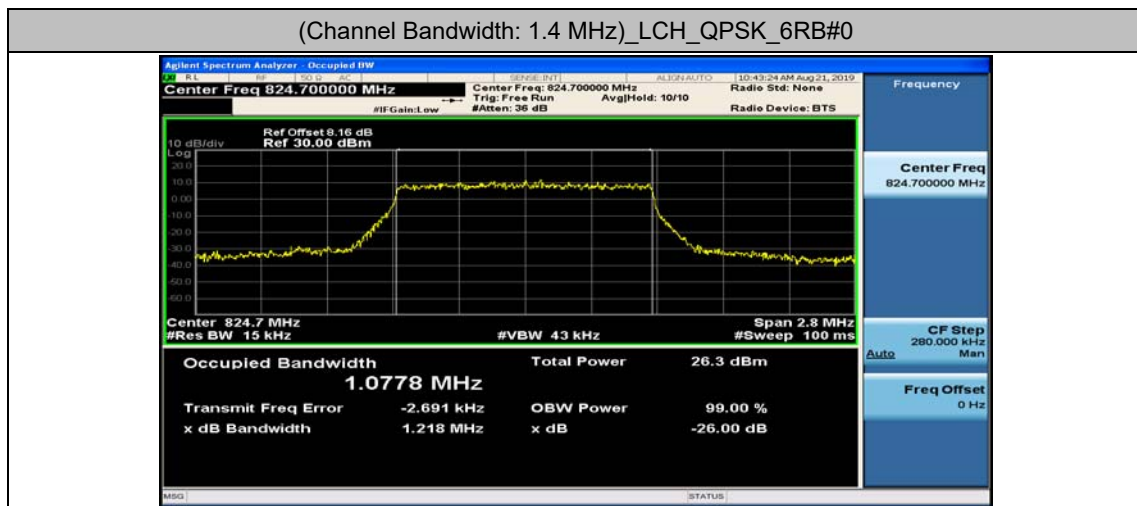

Channel Bandwidth: 10 MHz

Channel Bandwidth: 10 MHz						
Modulation	Channel	RB Configuration		Occupied Bandwidth (MHz)	26dB Bandwidth (MHz)	Verdict
		Size	Offset			
QPSK	LCH	50	0	8.9375	9.464	PASS
	MCH	50	0	8.9341	9.495	PASS
	HCH	50	0	8.9274	9.471	PASS
16QAM	LCH	50	0	8.9472	9.547	PASS
	MCH	50	0	8.9454	9.497	PASS
	HCH	50	0	8.9234	9.424	PASS

Test Graphs

Channel Bandwidth: 1.4 MHz