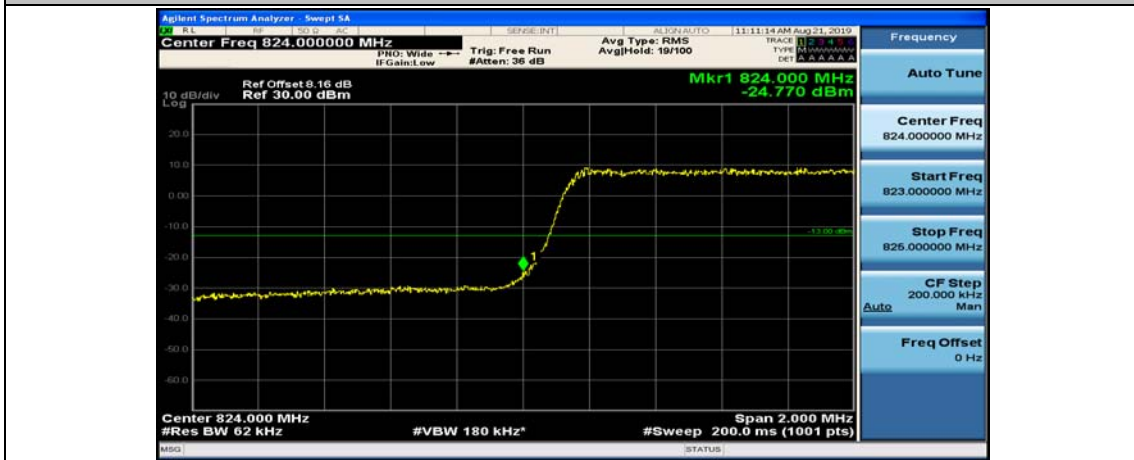

(Channel Bandwidth: 3 MHz)_LCH_QPSK_15RB#0