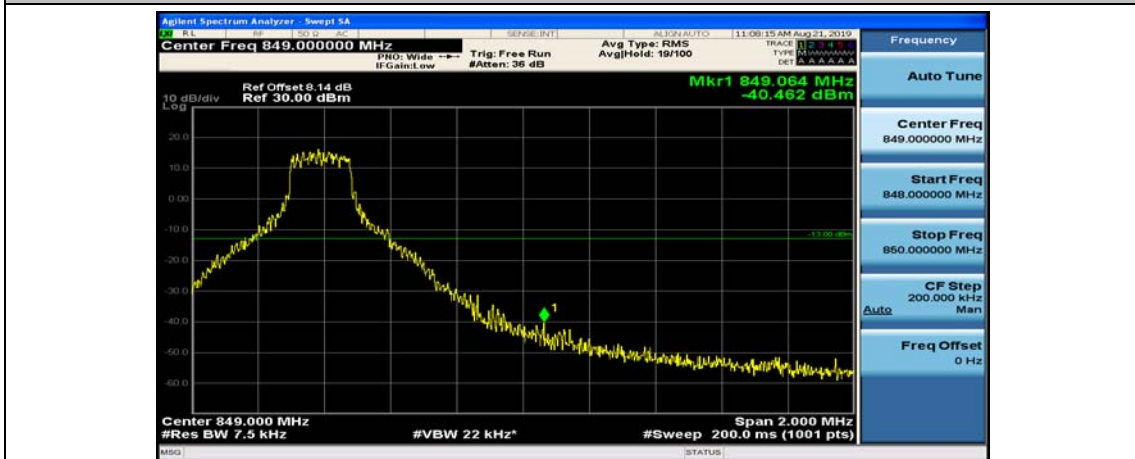

(Channel Bandwidth: 1.4 MHz)_HCH_QPSK_1RB#3