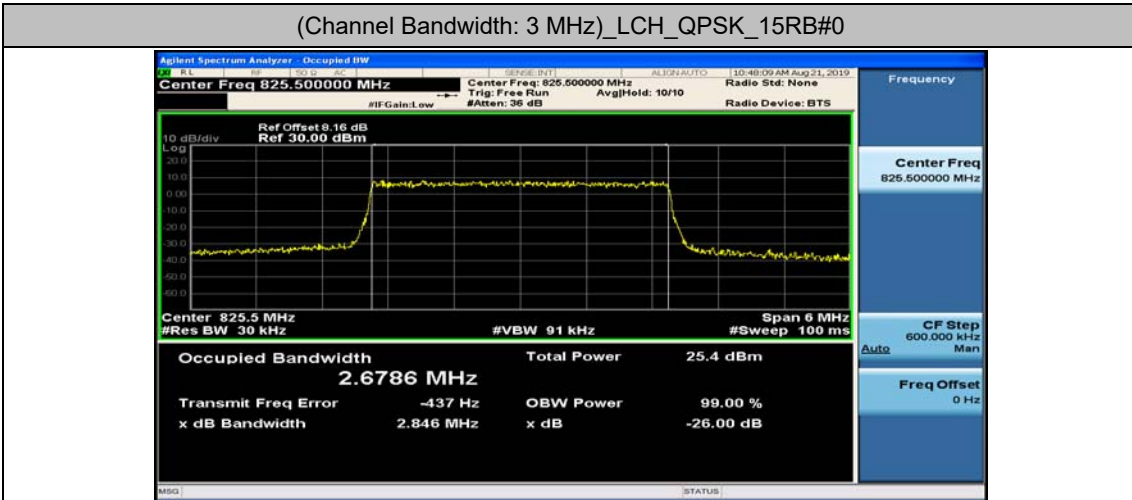

Channel Bandwidth: 3 MHz

(Channel Bandwidth: 3 MHz)_LCH_QPSK_15RB#0