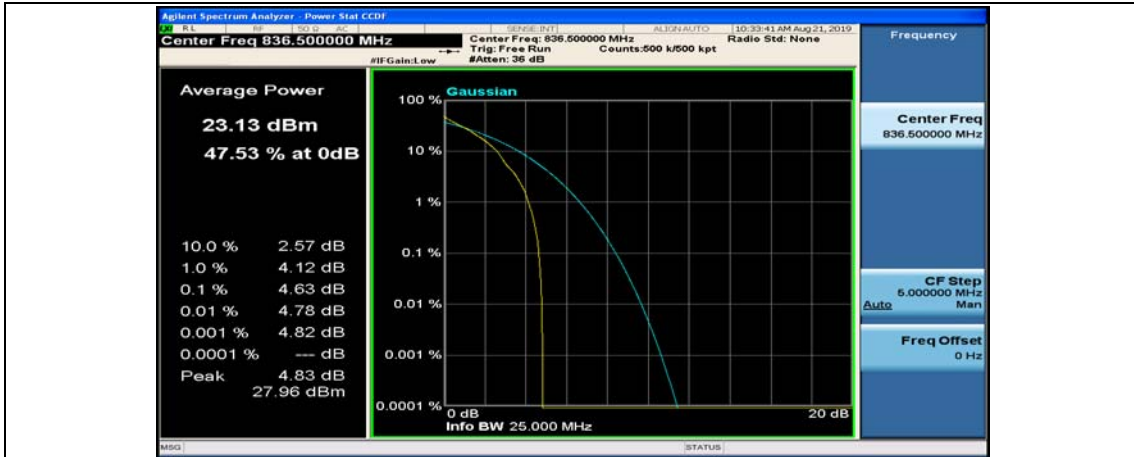

Channel Bandwidth: 10 MHz

Channel Bandwidth: 10 MHz_MCH_QPSK_1RB#0

Channel Bandwidth: 10 MHz_MCH_QPSK_1RB#24

Channel Bandwidth: 10 MHz_MCH_QPSK_1RB#49

Channel Bandwidth: 10 MHz_MCH_QPSK_50RB#0

Channel Bandwidth: 10 MHz_HCH_QPSK_1RB#0