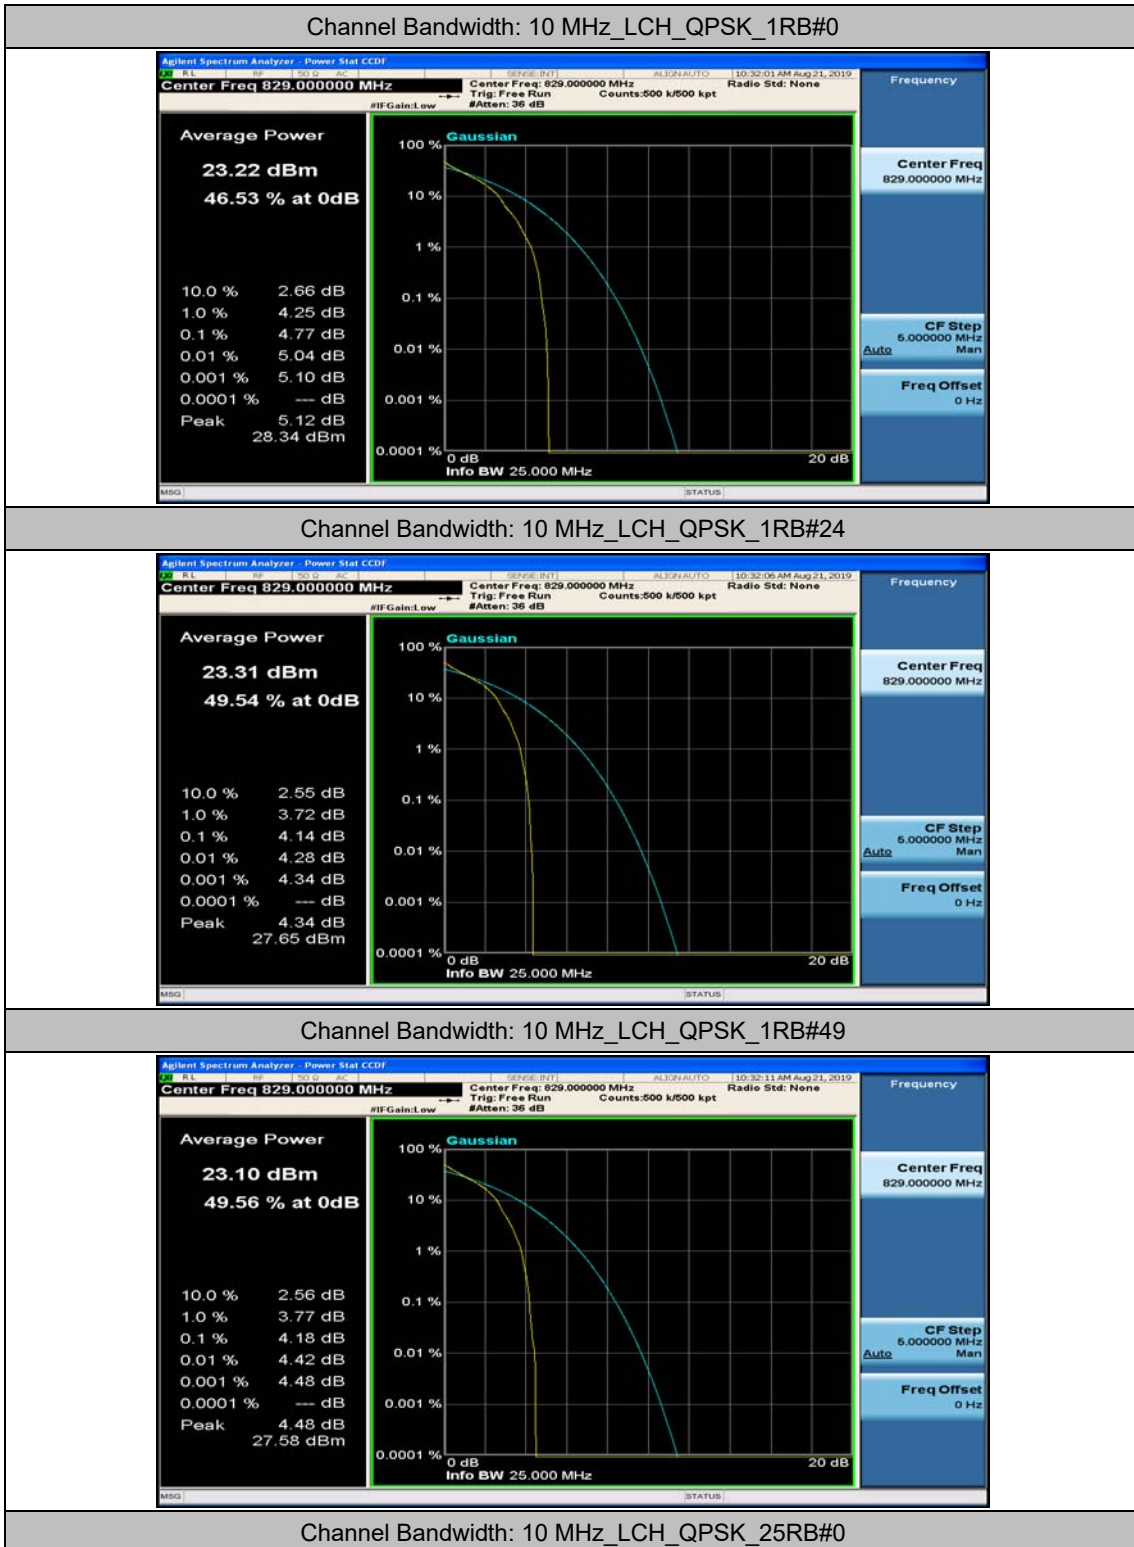

(Channel Bandwidth: 5 MHz)_HCH_16QAM_1RB#24

(Channel Bandwidth: 5 MHz)_HCH_16QAM_12RB#0

(Channel Bandwidth: 5 MHz)_HCH_16QAM_12RB#6

(Channel Bandwidth: 5 MHz)_HCH_16QAM_12RB#13

(Channel Bandwidth: 5 MHz)_HCH_16QAM_25RB#0

Channel Bandwidth: 10 MHz

Channel Bandwidth: 10 MHz_MCH_QPSK_1RB#0

Channel Bandwidth: 10 MHz_MCH_QPSK_1RB#24

Channel Bandwidth: 10 MHz_MCH_QPSK_1RB#49

Channel Bandwidth: 10 MHz_MCH_QPSK_50RB#0

Channel Bandwidth: 10 MHz_HCH_QPSK_1RB#0