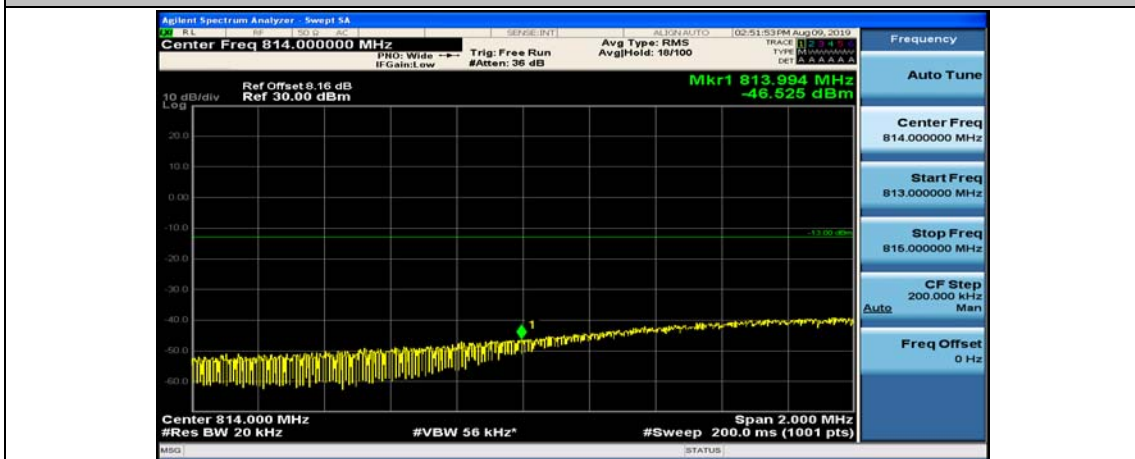

Channel Bandwidth: 10 MHz_HCH_16QAM_25RB#25

Channel Bandwidth: 10 MHz_HCH_16QAM_50RB#0

Channel Bandwidth: 15 MHz

(Channel Bandwidth:15 MHz)_LCH_QPSK_1RB#0

(Channel Bandwidth:15 MHz)_LCH_QPSK_1RB#37

(Channel Bandwidth:15 MHz)_LCH_QPSK_1RB#74