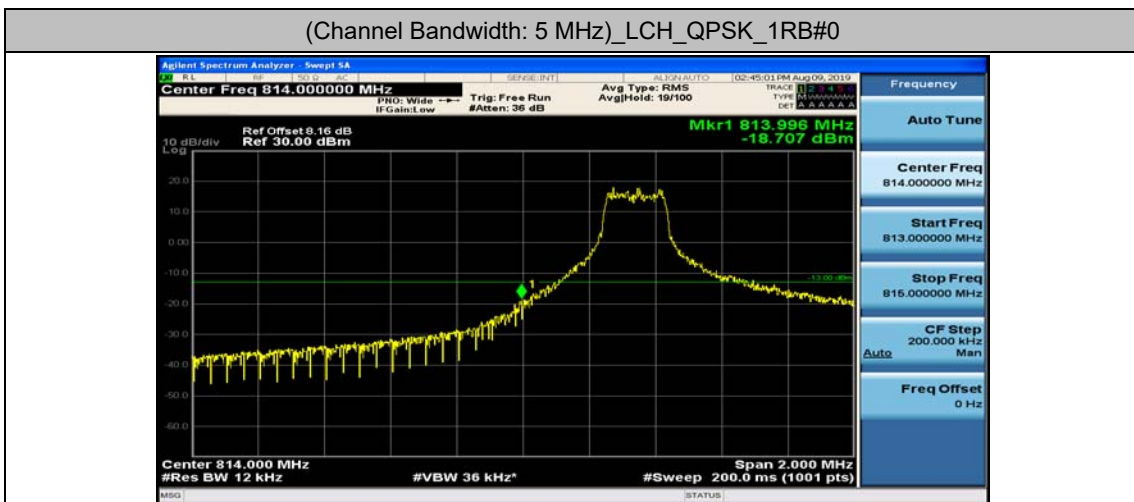

(Channel Bandwidth: 3 MHz)_HCH_16QAM_8RB#4

(Channel Bandwidth: 3 MHz)_HCH_16QAM_8RB#7

(Channel Bandwidth: 3 MHz)_HCH_16QAM_15RB#0

Channel Bandwidth: 5 MHz

(Channel Bandwidth: 5 MHz)_LCH_QPSK_1RB#12

(Channel Bandwidth: 5 MHz)_LCH_QPSK_1RB#24