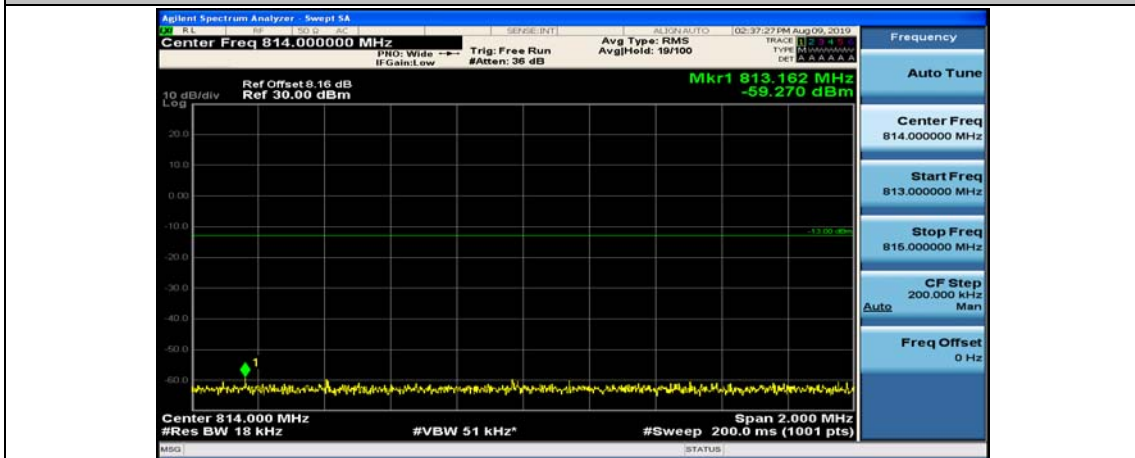

(Channel Bandwidth: 1.4 MHz)_LCH_16QAM_3RB#3

(Channel Bandwidth: 1.4 MHz)_LCH_16QAM_6RB#0

(Channel Bandwidth: 1.4 MHz)_HCH_16QAM_1RB#0

(Channel Bandwidth: 1.4 MHz)_HCH_16QAM_1RB#3

(Channel Bandwidth: 1.4 MHz)_HCH_16QAM_1RB#5