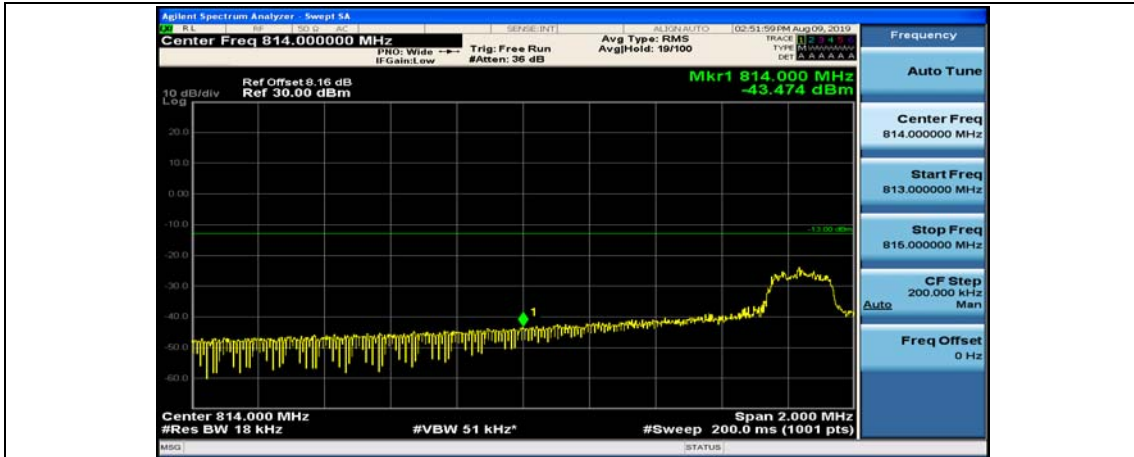

Channel Bandwidth: 10 MHz_HCH_16QAM_25RB#25

Channel Bandwidth: 10 MHz_HCH_16QAM_50RB#0

Channel Bandwidth: 15 MHz

(Channel Bandwidth:15 MHz)_LCH_QPSK_1RB#0

(Channel Bandwidth:15 MHz)_LCH_QPSK_1RB#37

(Channel Bandwidth:15 MHz)_LCH_QPSK_1RB#74