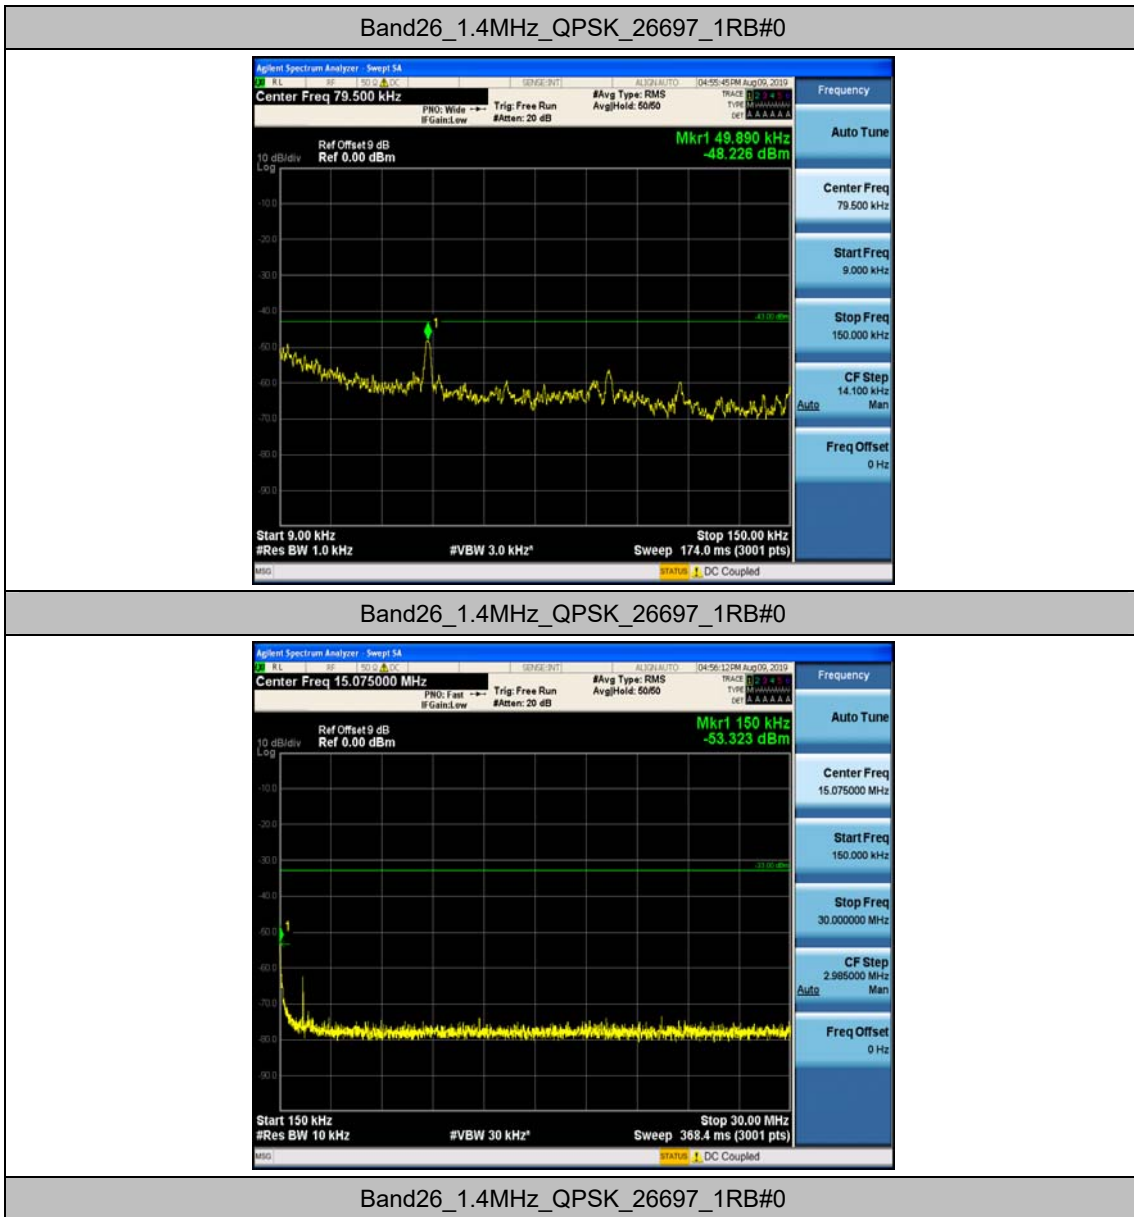

Test Graphs