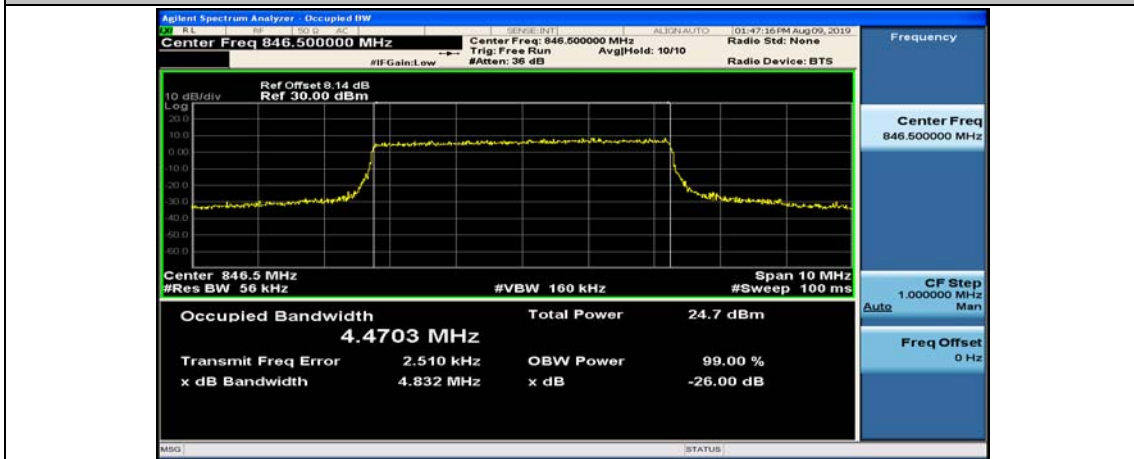

(Channel Bandwidth: 3 MHz)_MCH_16QAM_15RB#0

(Channel Bandwidth: 3 MHz)_HCH_16QAM_15RB#0

Channel Bandwidth: 5 MHz

(Channel Bandwidth: 5 MHz)_LCH_QPSK_25RB#0

(Channel Bandwidth: 5 MHz)_MCH_QPSK_25RB#0

(Channel Bandwidth: 5 MHz)_HCH_QPSK_25RB#0