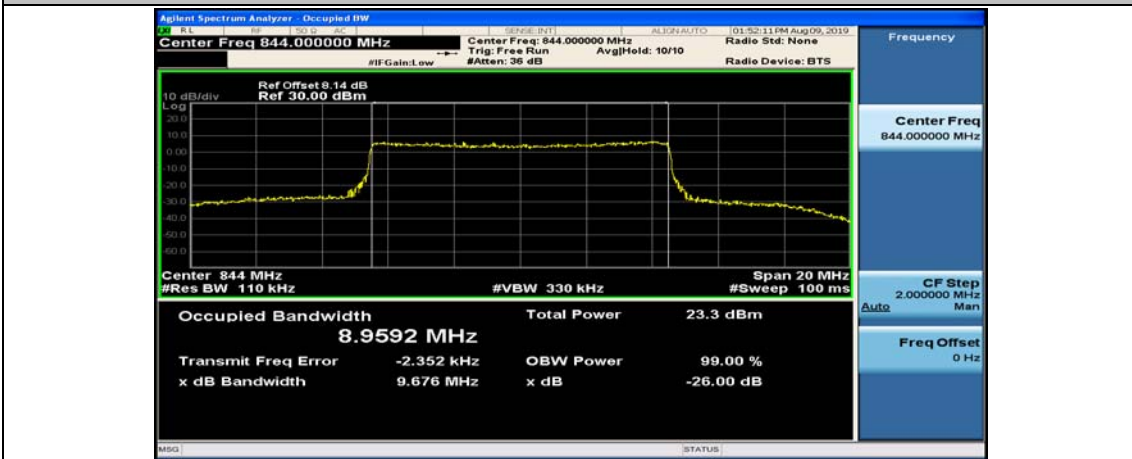

Channel Bandwidth: 10 MHz_HCH_QPSK_50RB#0

Channel Bandwidth: 10 MHz_LCH_16QAM_50RB#0

Channel Bandwidth: 10 MHz_MCH_16QAM_50RB#0

Channel Bandwidth: 10 MHz_HCH_16QAM_50RB#0

Channel Bandwidth: 15 MHz

(Channel Bandwidth:15 MHz)_LCH_QPSK_75RB#0