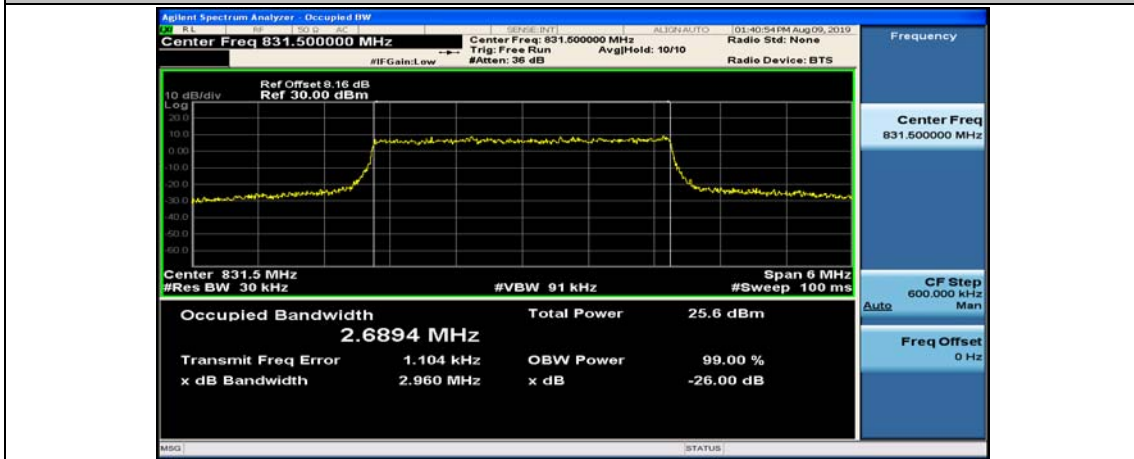

(Channel Bandwidth: 1.4 MHz)_HCH_16QAM_6RB#0

Channel Bandwidth: 3 MHz

(Channel Bandwidth: 3 MHz)_LCH_QPSK_15RB#0

(Channel Bandwidth: 3 MHz)_MCH_QPSK_15RB#0

(Channel Bandwidth: 3 MHz)_HCH_QPSK_15RB#0

(Channel Bandwidth: 3 MHz)_LCH_16QAM_15RB#0