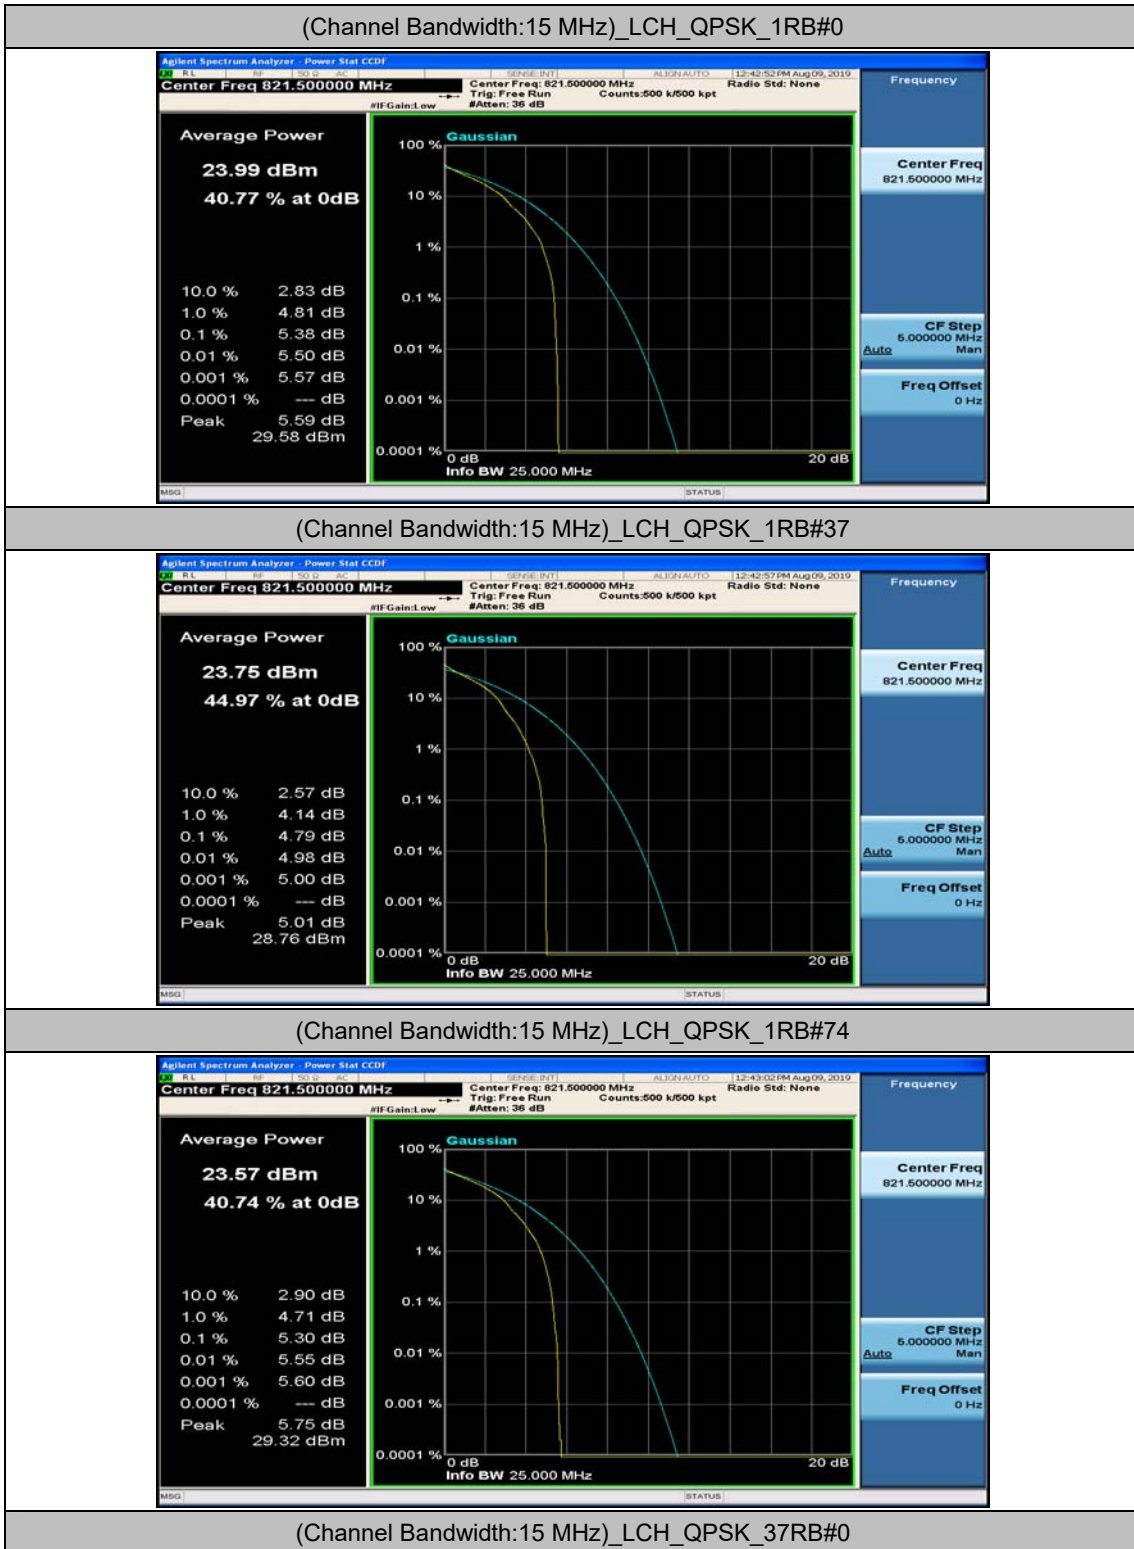

Channel Bandwidth: 10 MHz_MCH_16QAM_25RB#25

Channel Bandwidth: 10 MHz_MCH_16QAM_50RB#0

Channel Bandwidth: 10 MHz_HCH_16QAM_1RB#0

Channel Bandwidth: 10 MHz_HCH_16QAM_1RB#24

Channel Bandwidth: 15 MHz

(Channel Bandwidth:15 MHz)_LCH_QPSK_37RB#18