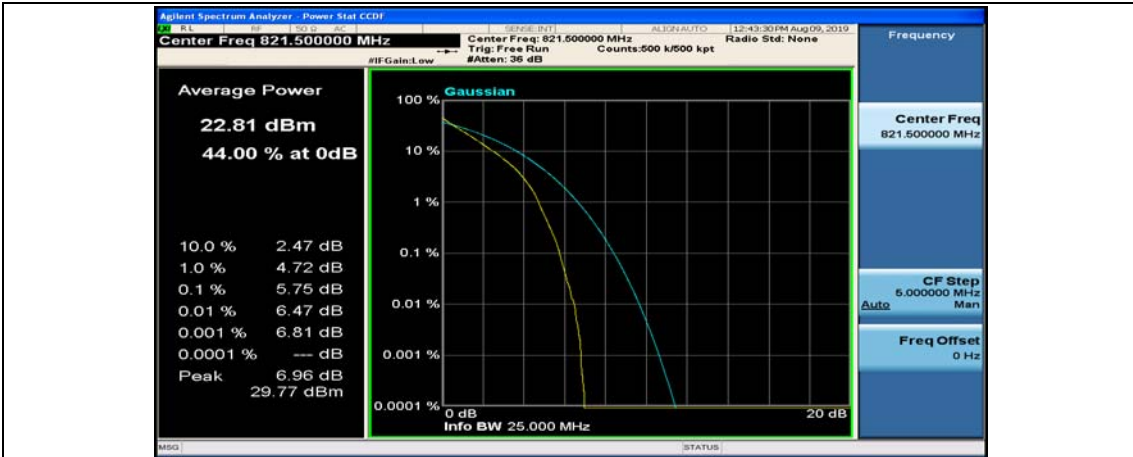

Channel Bandwidth: 10 MHz_MCH_16QAM_25RB#25

Channel Bandwidth: 10 MHz_MCH_16QAM_50RB#0

Channel Bandwidth: 10 MHz_HCH_16QAM_1RB#0

Channel Bandwidth: 10 MHz_HCH_16QAM_1RB#24

Channel Bandwidth: 15 MHz

(Channel Bandwidth:15 MHz)_LCH_QPSK_37RB#18