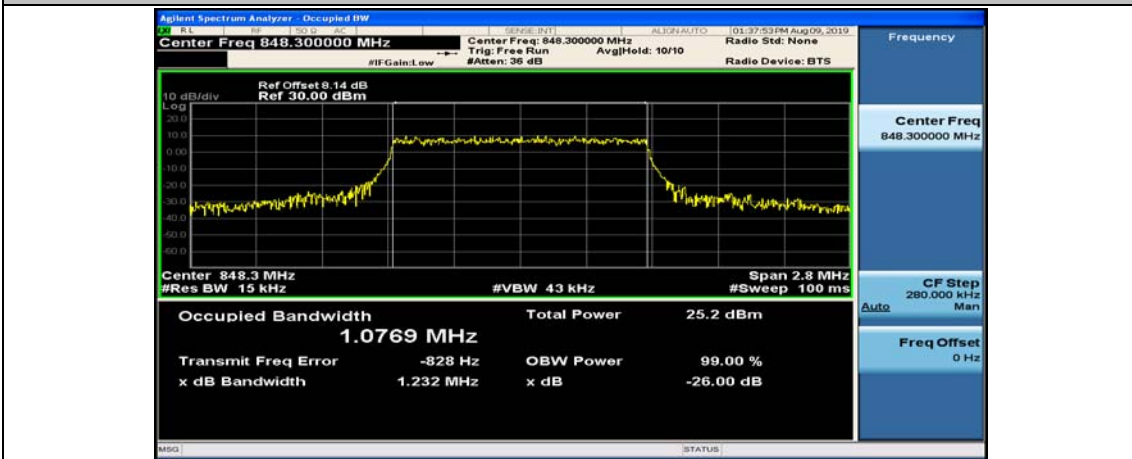

(Channel Bandwidth: 1.4 MHz)_HCH_16QAM_6RB#0