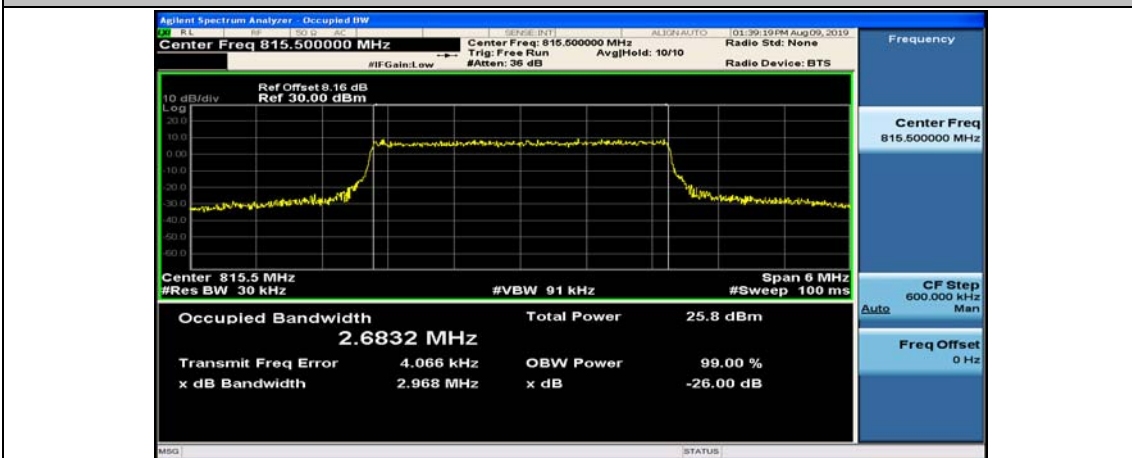

Channel Bandwidth: 3 MHz

(Channel Bandwidth: 3 MHz)_LCH_QPSK_15RB#0