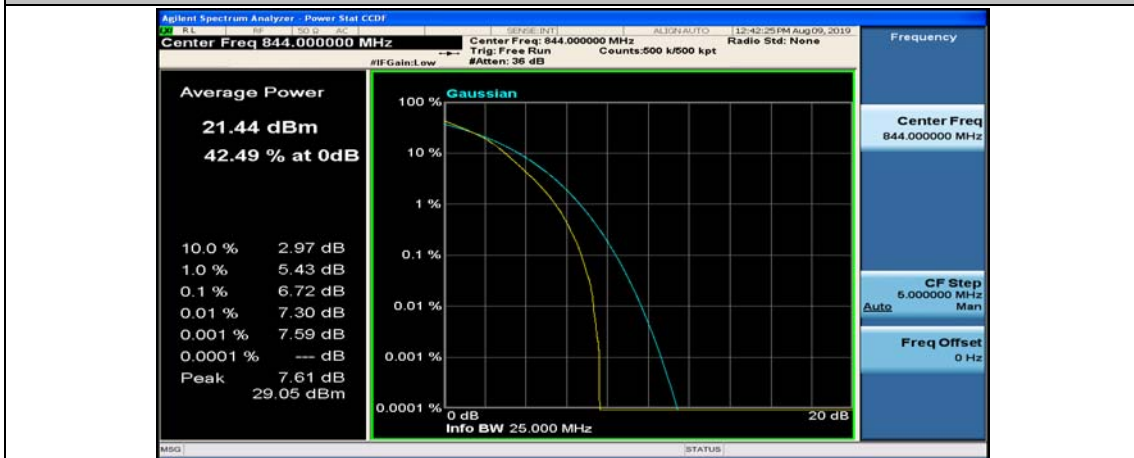

Channel Bandwidth: 10 MHz_MCH_16QAM_25RB#25

Channel Bandwidth: 10 MHz_MCH_16QAM_50RB#0

Channel Bandwidth: 10 MHz_HCH_16QAM_1RB#0

Channel Bandwidth: 10 MHz_HCH_16QAM_1RB#24

Channel Bandwidth: 15 MHz

(Channel Bandwidth:15 MHz)_LCH_QPSK_37RB#18