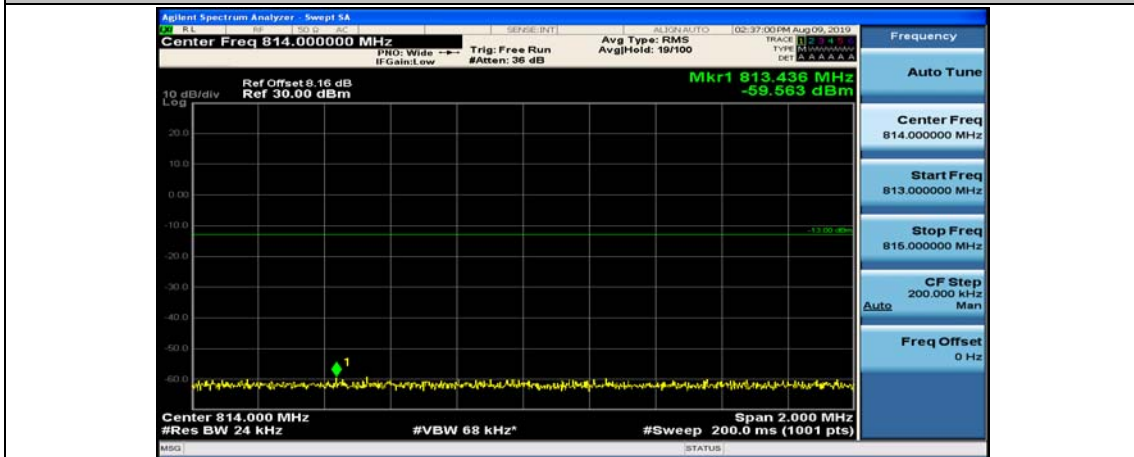

(Channel Bandwidth: 1.4 MHz)_LCH_16QAM_3RB#2