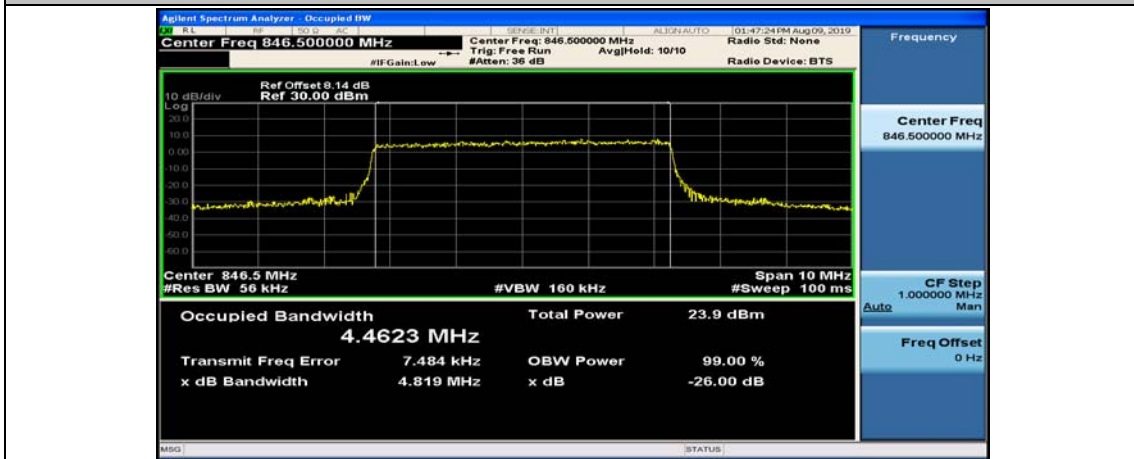

(Channel Bandwidth: 5 MHz)_HCH_16QAM_25RB#0