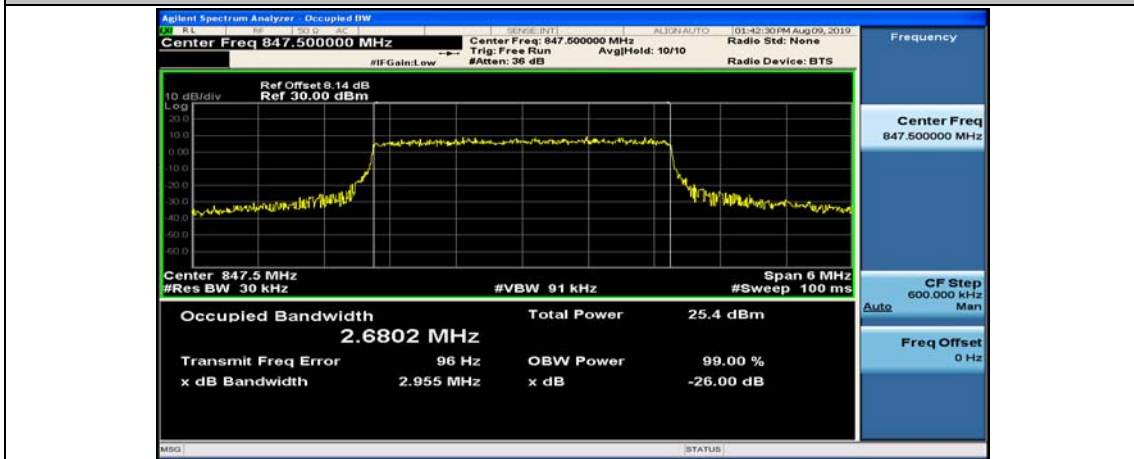

(Channel Bandwidth: 1.4 MHz)_HCH_16QAM_6RB#0

Channel Bandwidth: 3 MHz

(Channel Bandwidth: 3 MHz)_LCH_QPSK_15RB#0

(Channel Bandwidth: 3 MHz)_MCH_QPSK_15RB#0

(Channel Bandwidth: 3 MHz)_HCH_QPSK_15RB#0

(Channel Bandwidth: 3 MHz)_LCH_16QAM_15RB#0