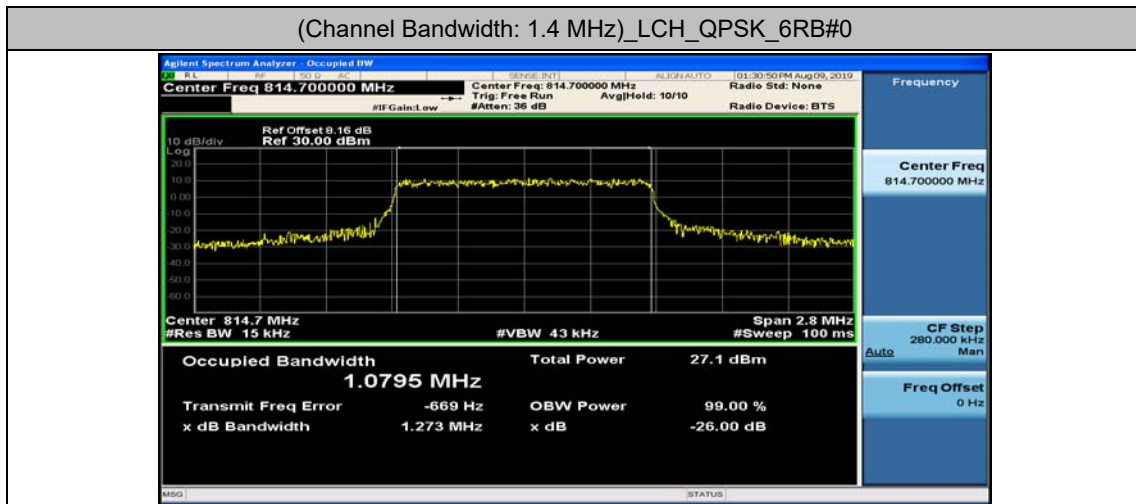

Channel Bandwidth: 10 MHz

Channel Bandwidth: 10 MHz						
Modulation	Channel	RB Configuration		Occupied Bandwidth (MHz)	26dB Bandwidth (MHz)	Verdict
		Size	Offset			
QPSK	LCH	50	0	8.9172	9.439	PASS
	MCH	50	0	8.9486	9.504	PASS
	HCH	50	0	8.9698	9.569	PASS
16QAM	LCH	50	0	8.9154	9.410	PASS
	MCH	50	0	8.9596	9.591	PASS
	HCH	50	0	8.9592	9.676	PASS

Channel Bandwidth: 15 MHz

Channel Bandwidth: 15 MHz						
Modulation	Channel	RB Configuration		Occupied Bandwidth (MHz)	26dB Bandwidth (MHz)	Verdict
		Size	Offset			
QPSK	LCH	75	0	13.343	13.99	PASS
	MCH	75	0	13.417	14.08	PASS
	HCH	75	0	13.410	14.08	PASS
16QAM	LCH	75	0	13.348	13.98	PASS
	MCH	75	0	13.421	14.02	PASS
	HCH	75	0	13.419	14.15	PASS

Test Graphs

Channel Bandwidth: 1.4 MHz