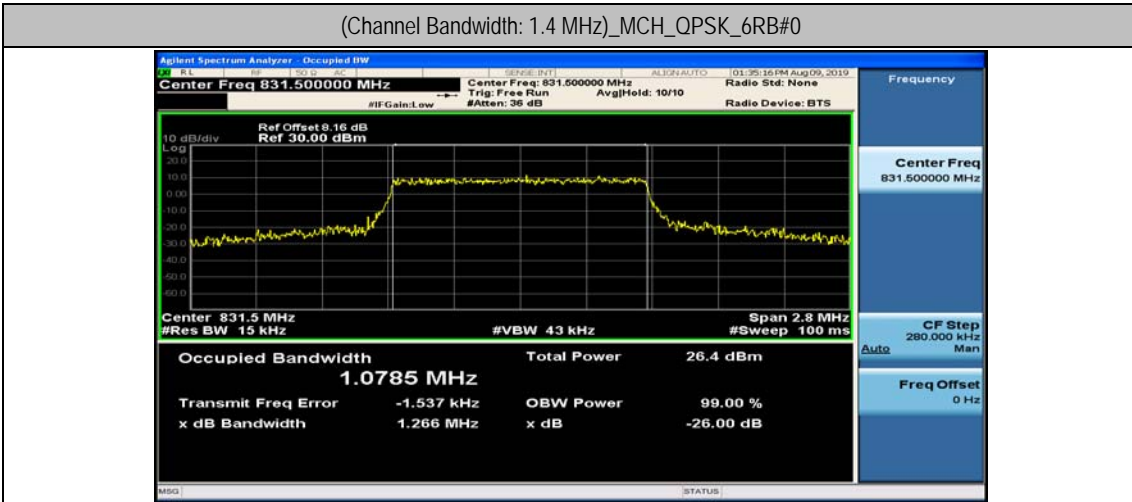

(Channel Bandwidth: 1.4 MHz)_HCH_QPSK_6RB#0

(Channel Bandwidth: 1.4 MHz)_MCH_QPSK_6RB#0