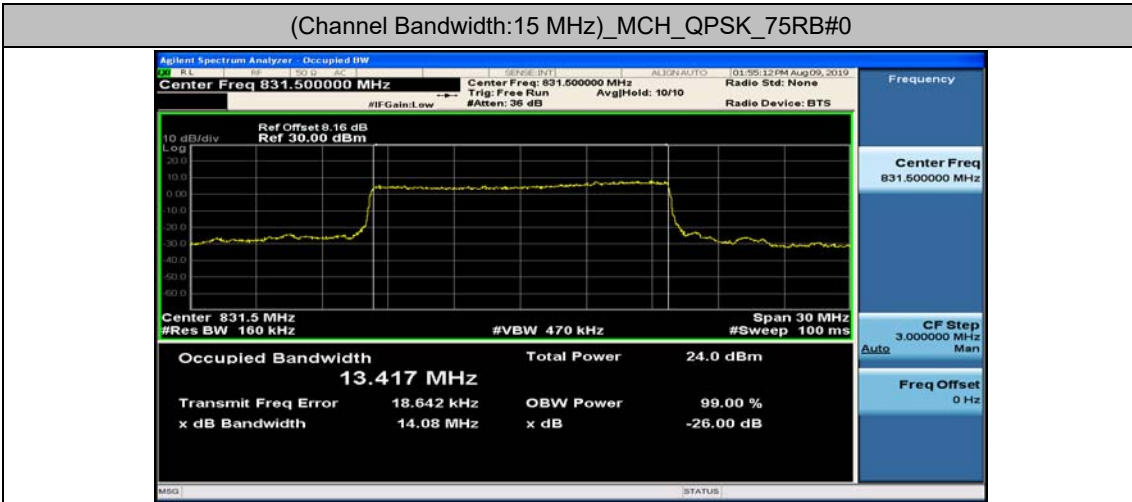

(Channel Bandwidth:15 MHz)_HCH_QPSK_75RB#0

(Channel Bandwidth:15 MHz)_MCH_QPSK_75RB#0