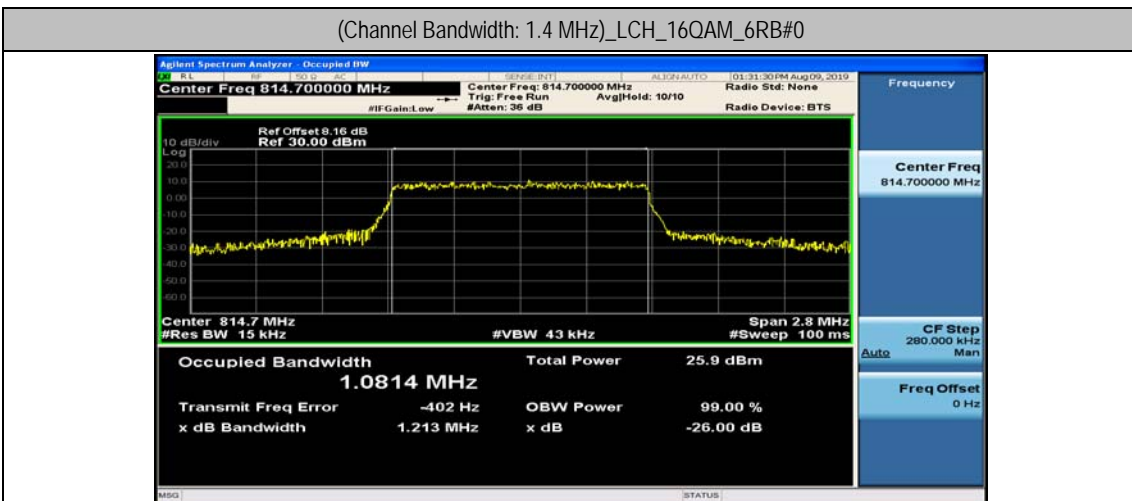

Test Graphs

Channel Bandwidth: 1.4 MHz

(Channel Bandwidth: 1.4 MHz)_MCH_QPSK_6RB#0

(Channel Bandwidth: 1.4 MHz)_HCH_QPSK_6RB#0

(Channel Bandwidth: 1.4 MHz)_LCH_16QAM_6RB#0

(Channel Bandwidth: 1.4 MHz)_MCH_16QAM_6RB#0