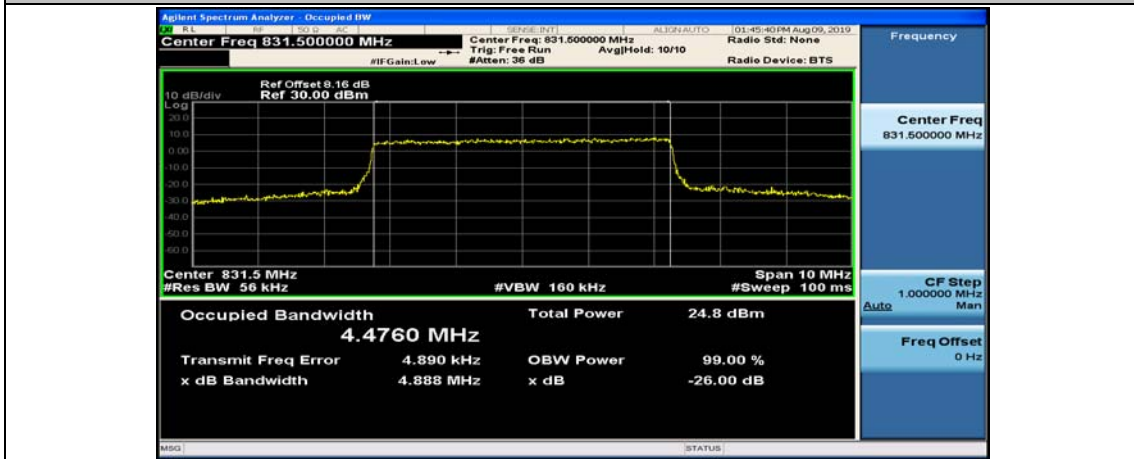

(Channel Bandwidth: 3 MHz)_MCH_16QAM_15RB#0

(Channel Bandwidth: 3 MHz)_HCH_16QAM_15RB#0

Channel Bandwidth: 5 MHz

(Channel Bandwidth: 5 MHz)_LCH_QPSK_25RB#0

(Channel Bandwidth: 5 MHz)_MCH_QPSK_25RB#0

(Channel Bandwidth: 5 MHz)_HCH_QPSK_25RB#0