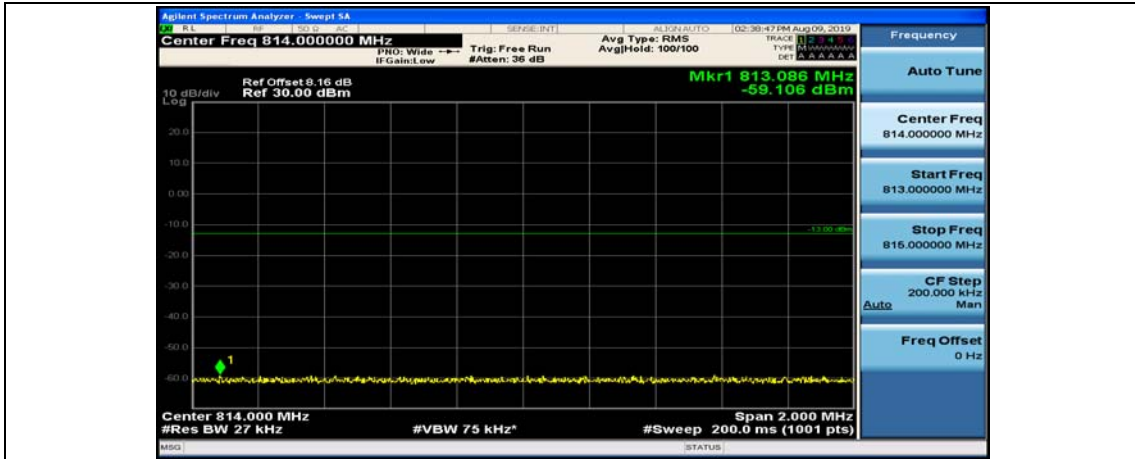

Appendix D: Band Edge

Test Graphs

Channel Bandwidth: 1.4 MHz

(Channel Bandwidth: 1.4 MHz)_LCH_QPSK_3RB#0

(Channel Bandwidth: 1.4 MHz)_LCH_QPSK_3RB#2

(Channel Bandwidth: 1.4 MHz)_LCH_QPSK_3RB#3

(Channel Bandwidth: 1.4 MHz)_LCH_QPSK_6RB#0