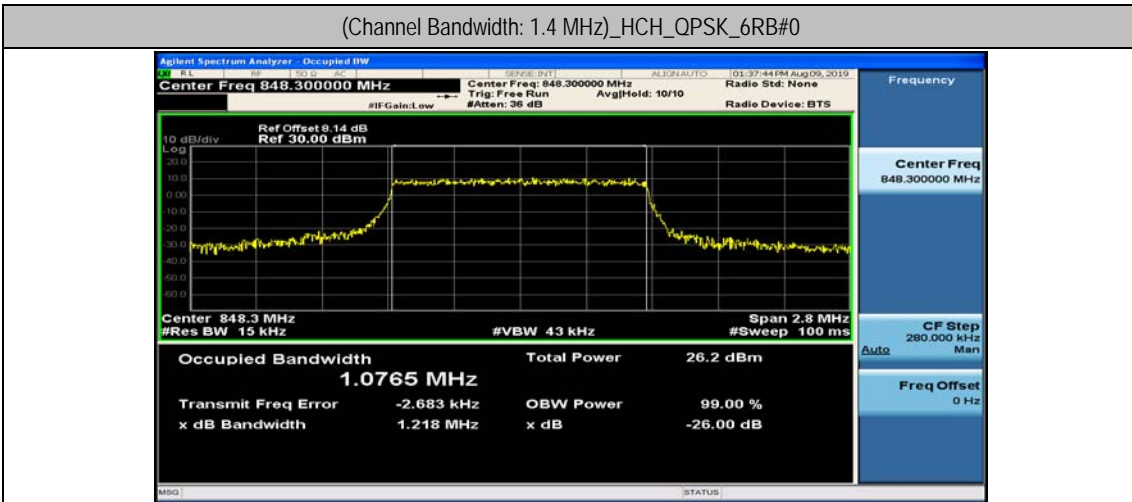

Test Graphs

Channel Bandwidth: 1.4 MHz

(Channel Bandwidth: 1.4 MHz)_MCH_QPSK_6RB#0

(Channel Bandwidth: 1.4 MHz)_HCH_QPSK_6RB#0

(Channel Bandwidth: 1.4 MHz)_LCH_16QAM_6RB#0

(Channel Bandwidth: 1.4 MHz)_MCH_16QAM_6RB#0