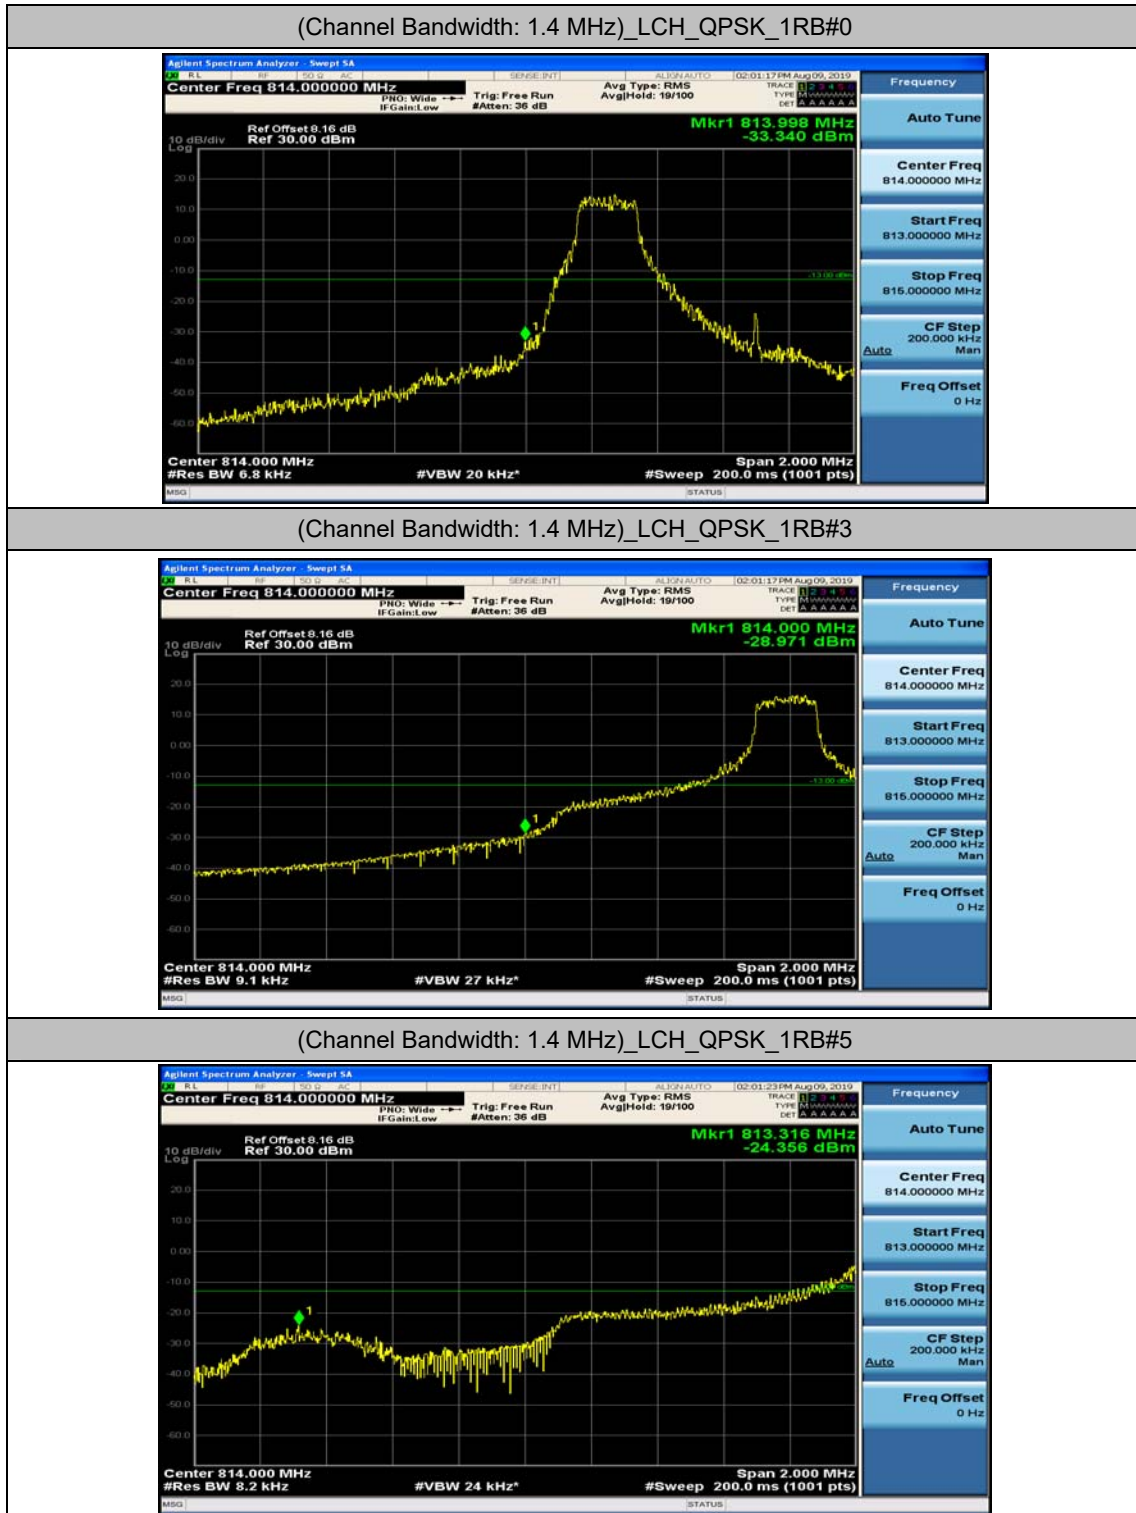

(Channel Bandwidth:15 MHz)_MCH_QPSK_75RB#0

(Channel Bandwidth:15 MHz)_HCH_QPSK_75RB#0

(Channel Bandwidth:15 MHz)_LCH_16QAM_75RB#0

(Channel Bandwidth:15 MHz)_MCH_16QAM_75RB#0

(Channel Bandwidth:15 MHz)_HCH_16QAM_75RB#0

Appendix D: Band Edge

Test Graphs

Channel Bandwidth: 1.4 MHz

(Channel Bandwidth: 1.4 MHz)_LCH_QPSK_3RB#0

(Channel Bandwidth: 1.4 MHz)_LCH_QPSK_3RB#2

(Channel Bandwidth: 1.4 MHz)_LCH_QPSK_3RB#3

(Channel Bandwidth: 1.4 MHz)_LCH_QPSK_6RB#0