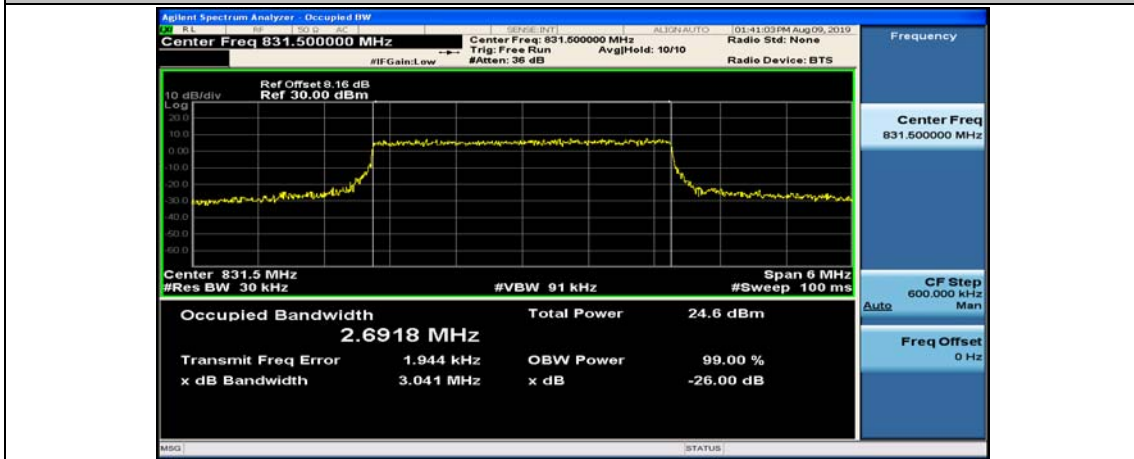

(Channel Bandwidth: 3 MHz)_MCH_16QAM_15RB#0