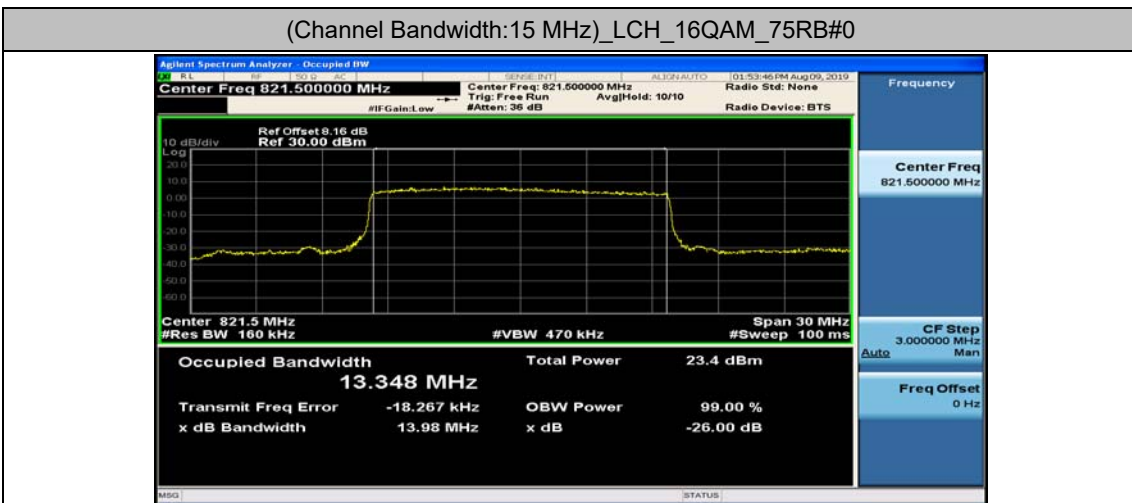

(Channel Bandwidth:15 MHz)_LCH_16QAM_75RB#0