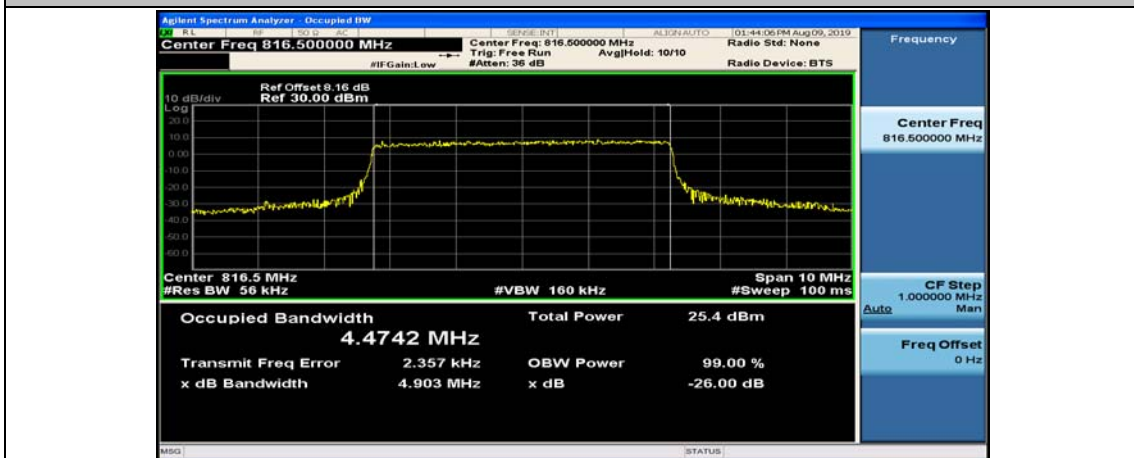

(Channel Bandwidth: 3 MHz)_MCH_16QAM_15RB#0

(Channel Bandwidth: 3 MHz)_HCH_16QAM_15RB#0

Channel Bandwidth: 5 MHz

(Channel Bandwidth: 5 MHz)_LCH_QPSK_25RB#0

(Channel Bandwidth: 5 MHz)_MCH_QPSK_25RB#0

(Channel Bandwidth: 5 MHz)_HCH_QPSK_25RB#0