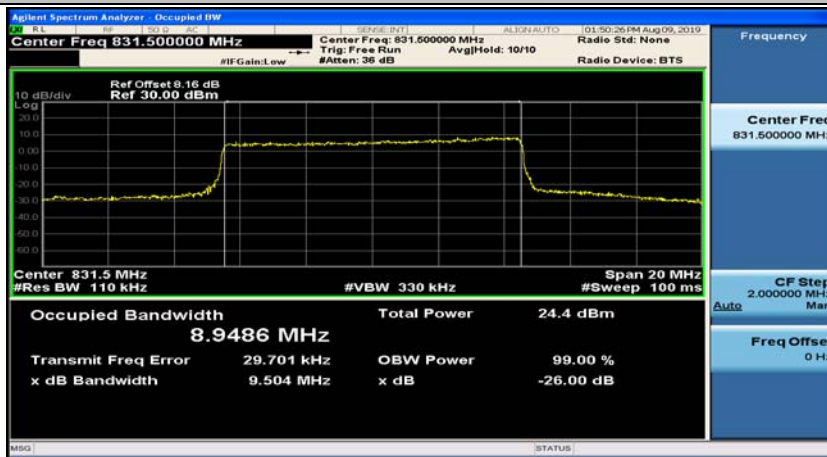

(Channel Bandwidth: 5 MHz)_LCH_16QAM_25RB#0

(Channel Bandwidth: 5 MHz)_MCH_16QAM_25RB#0

(Channel Bandwidth: 5 MHz)_HCH_16QAM_25RB#0

Channel Bandwidth: 10 MHz

Channel Bandwidth: 10 MHz_LCH_QPSK_50RB#0

Channel Bandwidth: 10 MHz_MCH_QPSK_50RB#0