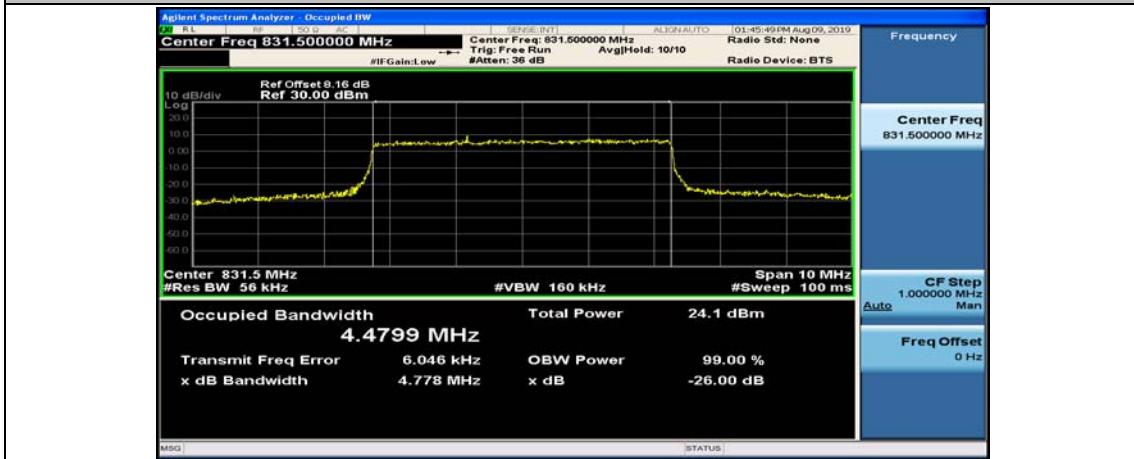

(Channel Bandwidth: 5 MHz)_MCH_16QAM_25RB#0