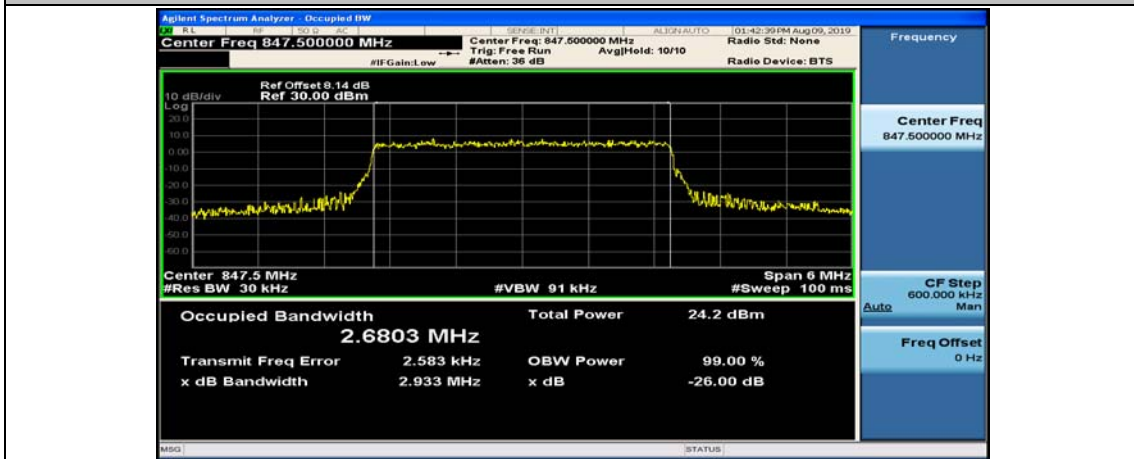

(Channel Bandwidth: 3 MHz)_HCH_16QAM_15RB#0