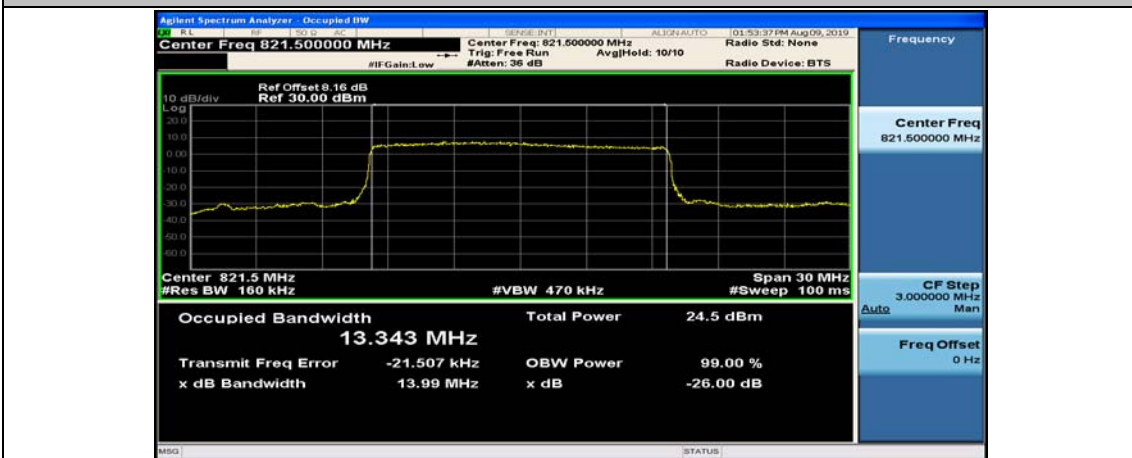

Channel Bandwidth: 10 MHz_HCH_QPSK_50RB#0

Channel Bandwidth: 10 MHz_LCH_16QAM_50RB#0

Channel Bandwidth: 10 MHz_MCH_16QAM_50RB#0

Channel Bandwidth: 10 MHz_HCH_16QAM_50RB#0

Channel Bandwidth: 15 MHz

(Channel Bandwidth:15 MHz)_LCH_QPSK_75RB#0