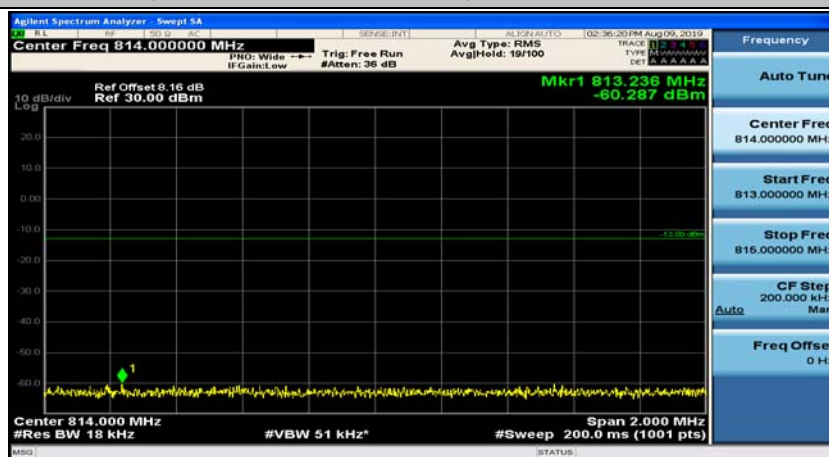

Appendix D: Band Edge

Test Graphs

Channel Bandwidth: 1.4 MHz

(Channel Bandwidth: 1.4 MHz)_LCH_QPSK_3RB#0

(Channel Bandwidth: 1.4 MHz)_LCH_QPSK_3RB#2

(Channel Bandwidth: 1.4 MHz)_LCH_QPSK_3RB#3

(Channel Bandwidth: 1.4 MHz)_LCH_QPSK_6RB#0