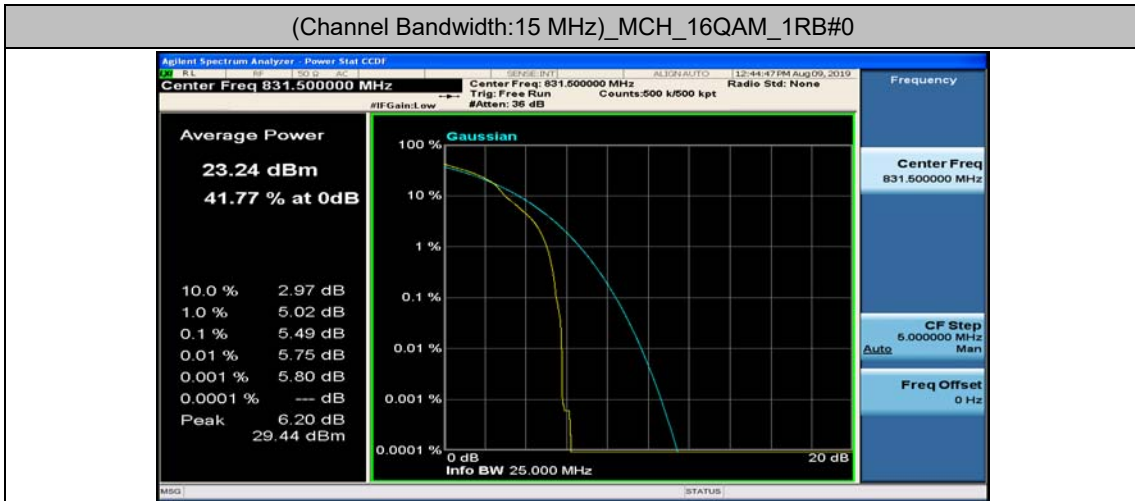

(Channel Bandwidth:15 MHz)_LCH_16QAM_37RB#18

(Channel Bandwidth:15 MHz)_LCH_16QAM_37RB#38

(Channel Bandwidth:15 MHz)_LCH_16QAM_75RB#0

(Channel Bandwidth:15 MHz)_MCH_16QAM_1RB#0

(Channel Bandwidth:15 MHz)_MCH_16QAM_1RB#37