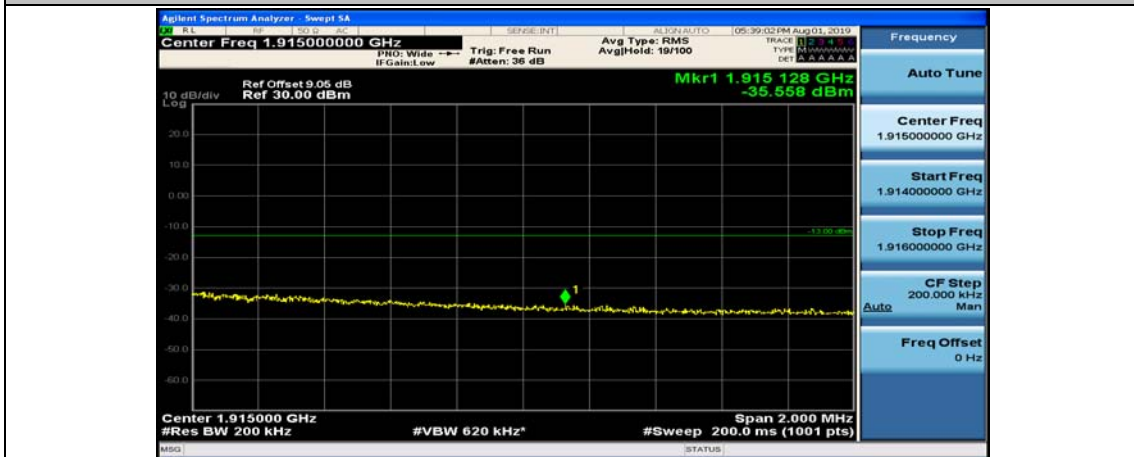

(Channel Bandwidth:20 MHz)_LCH_16QAM_50RB#50

(Channel Bandwidth:20 MHz)_LCH_16QAM_100RB#0

(Channel Bandwidth:20 MHz)_HCH_16QAM_1RB#0

(Channel Bandwidth:20 MHz)_HCH_16QAM_1RB#49

(Channel Bandwidth:20 MHz)_HCH_16QAM_50RB#50