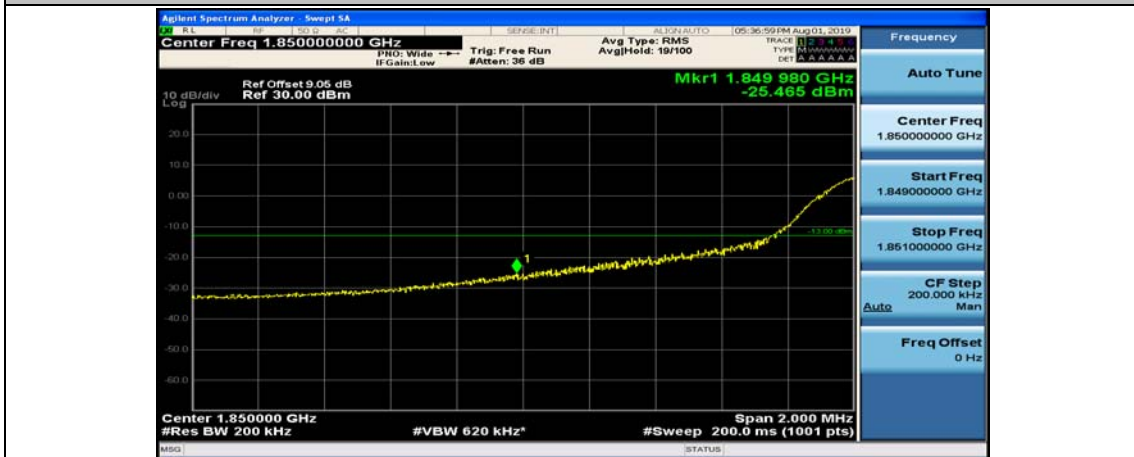

(Channel Bandwidth:15 MHz)_HCH_16QAM_37RB#38

(Channel Bandwidth:15 MHz)_HCH_16QAM_75RB#0

Channel Bandwidth: 20 MHz

(Channel Bandwidth:20 MHz)_LCH_QPSK_1RB#49

(Channel Bandwidth:20 MHz)_LCH_QPSK_1RB#99

(Channel Bandwidth:20 MHz)_LCH_QPSK_50RB#0