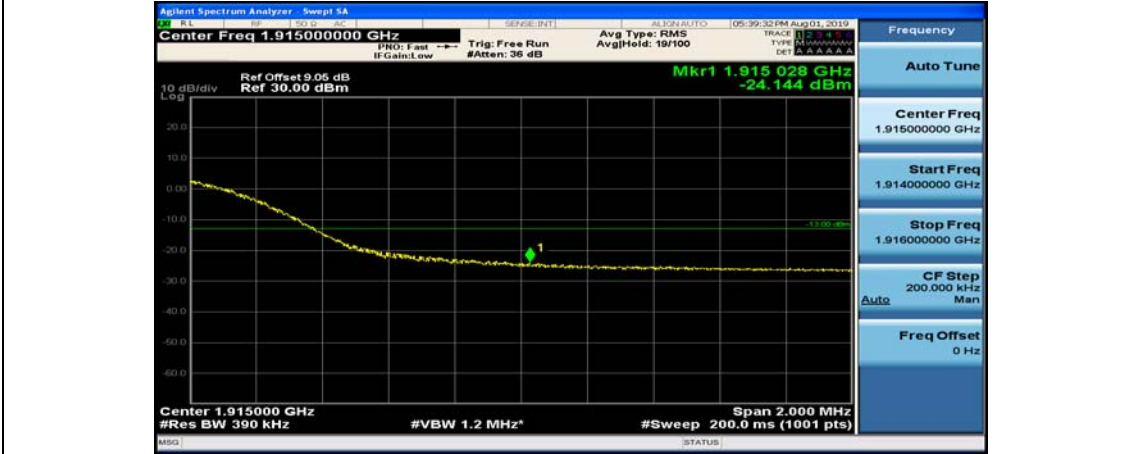

(Channel Bandwidth:20 MHz)_HCH_16QAM_100RB#0