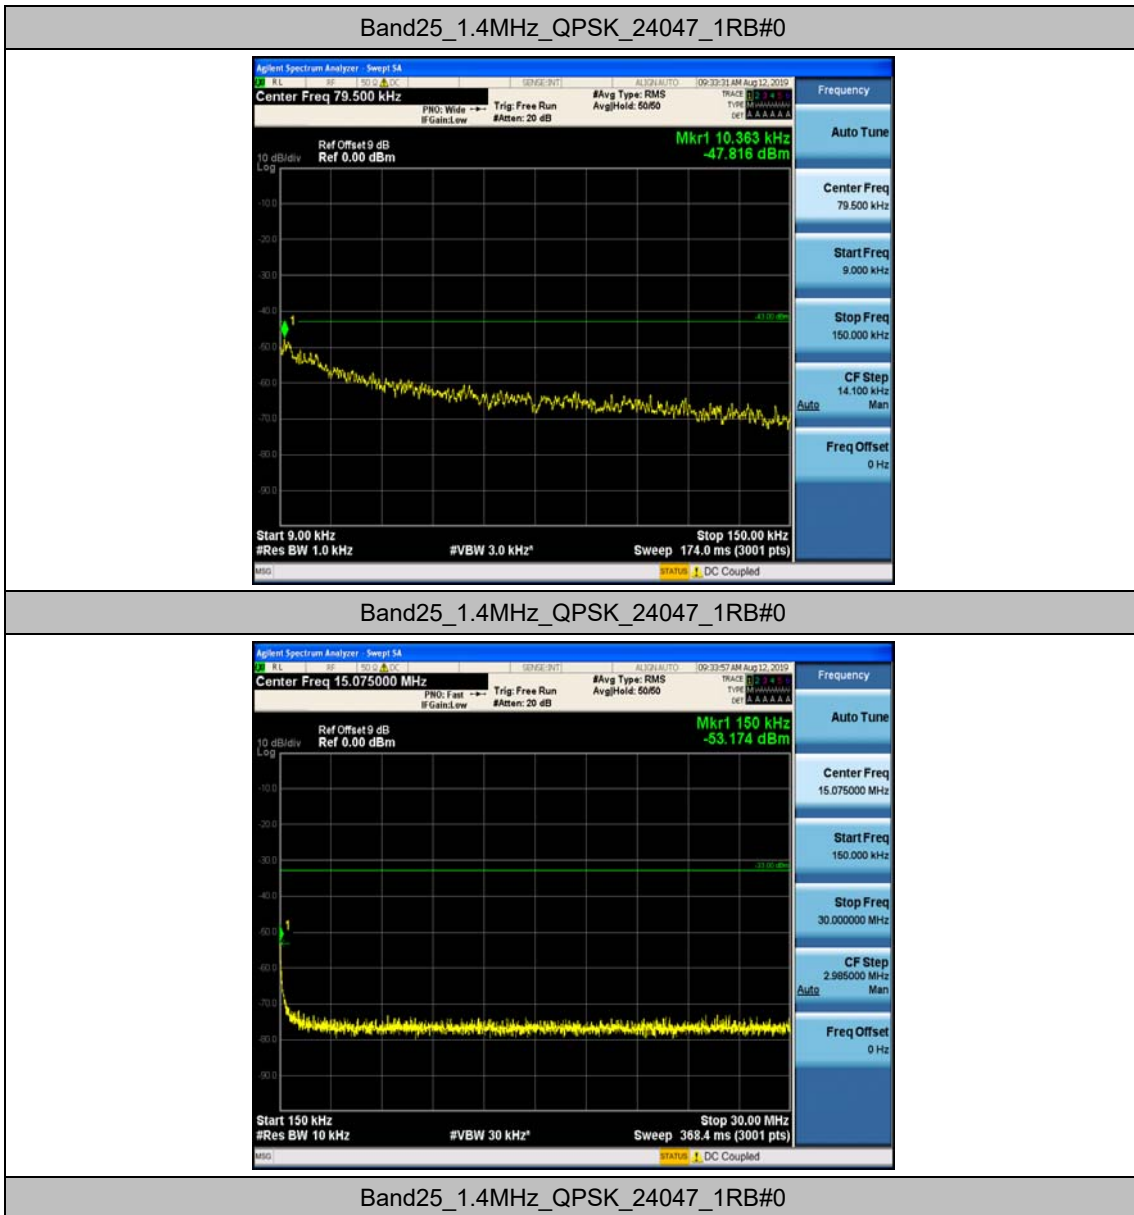

Band25	20MHz	16QAM	26365	1RB#0	Range4:1000~5000MHz	PASS
Band25	20MHz	16QAM	26365	1RB#0	Range5:5000~12000MHz	PASS
Band25	20MHz	16QAM	26365	1RB#0	Range6:12000~18000MHz	PASS
Band25	20MHz	16QAM	26590	1RB#0	Range1:0.009~0.15MHz	PASS
Band25	20MHz	16QAM	26590	1RB#0	Range2:0.15~30MHz	PASS
Band25	20MHz	16QAM	26590	1RB#0	Range3:30~1000MHz	PASS
Band25	20MHz	16QAM	26590	1RB#0	Range4:1000~5000MHz	PASS
Band25	20MHz	16QAM	26590	1RB#0	Range5:5000~12000MHz	PASS
Band25	20MHz	16QAM	26590	1RB#0	Range6:12000~18000MHz	PASS

Test Graphs