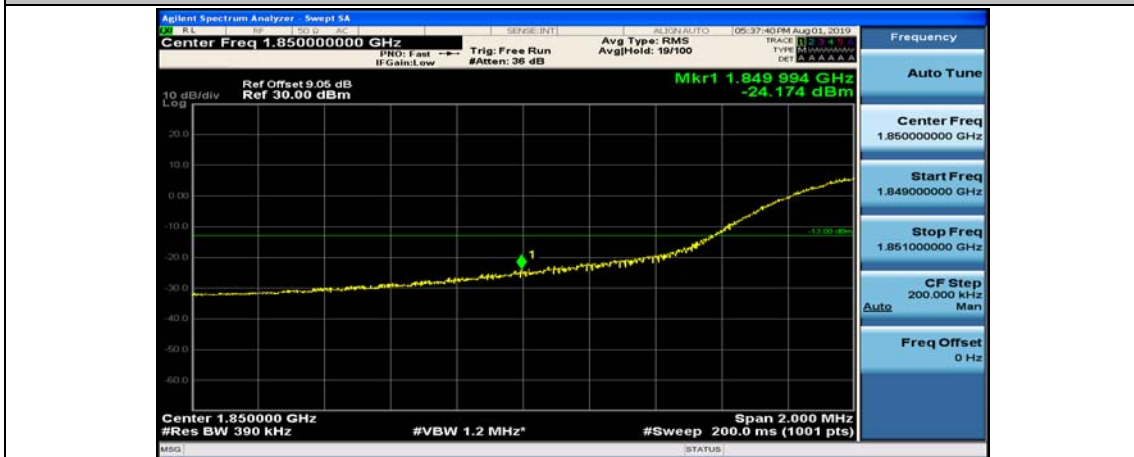

(Channel Bandwidth:20 MHz)_LCH_QPSK_100RB#0