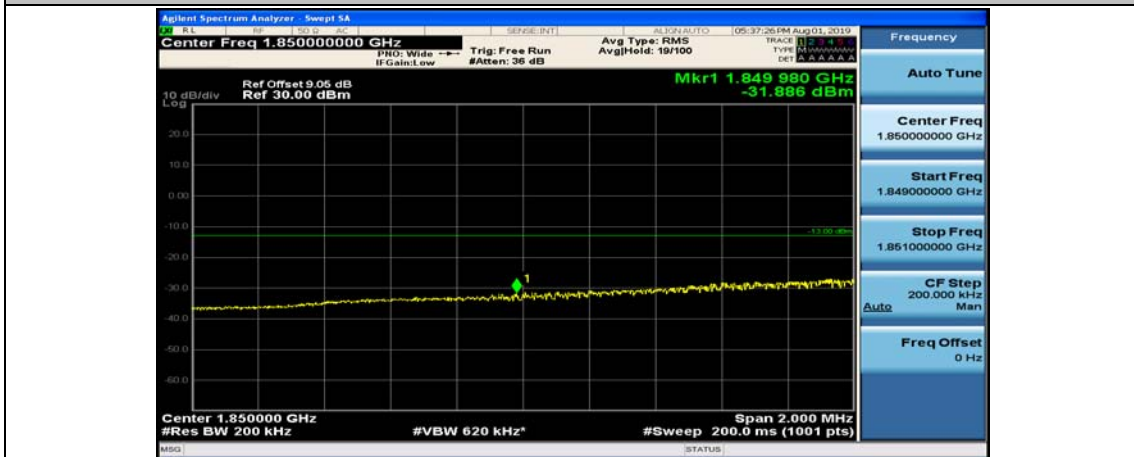

(Channel Bandwidth:20 MHz)_LCH_16QAM_1RB#0

(Channel Bandwidth:20 MHz)_LCH_16QAM_1RB#49

(Channel Bandwidth:20 MHz)_LCH_16QAM_1RB#99

(Channel Bandwidth:20 MHz)_LCH_16QAM_50RB#0

(Channel Bandwidth:20 MHz)_LCH_16QAM_50RB#25