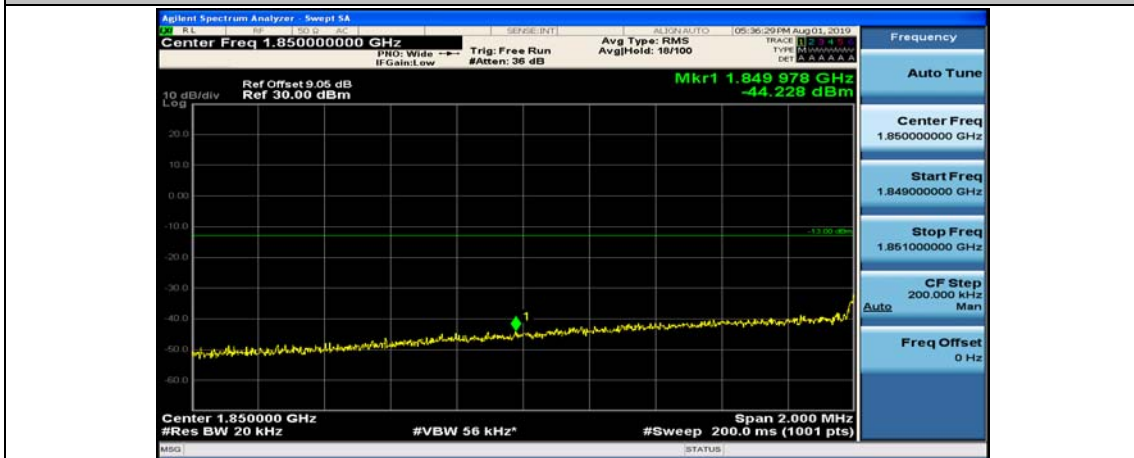

(Channel Bandwidth:15 MHz)_HCH_16QAM_37RB#38

(Channel Bandwidth:15 MHz)_HCH_16QAM_75RB#0

Channel Bandwidth: 20 MHz

(Channel Bandwidth:20 MHz)_LCH_QPSK_1RB#49

(Channel Bandwidth:20 MHz)_LCH_QPSK_1RB#99

(Channel Bandwidth:20 MHz)_LCH_QPSK_50RB#0

(Channel Bandwidth:20 MHz)_LCH_QPSK_50RB#25

(Channel Bandwidth:20 MHz)_LCH_QPSK_50RB#50

(Channel Bandwidth:20 MHz)_LCH_QPSK_100RB#0

(Channel Bandwidth:20 MHz)_HCH_QPSK_1RB#0

(Channel Bandwidth:20 MHz)_HCH_QPSK_1RB#49