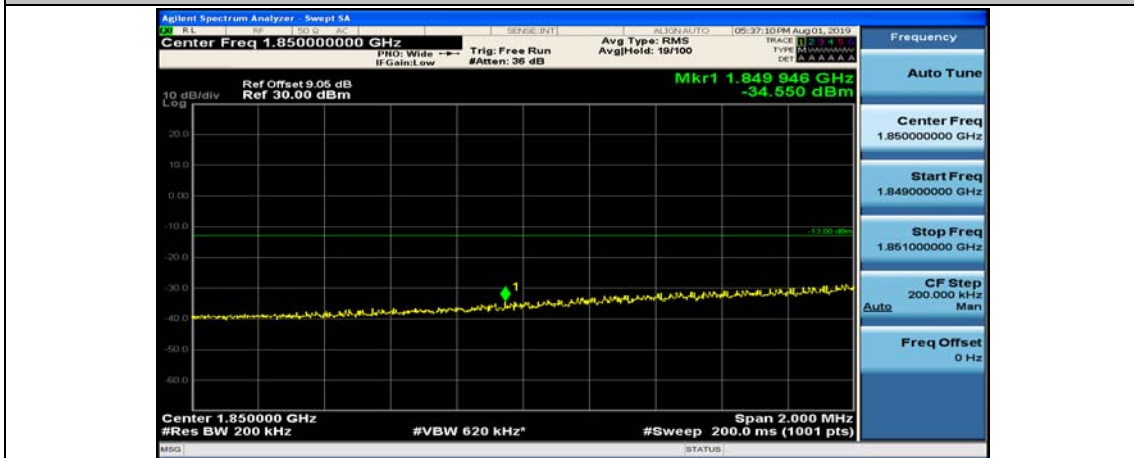

(Channel Bandwidth:20 MHz)_LCH_QPSK_50RB#50