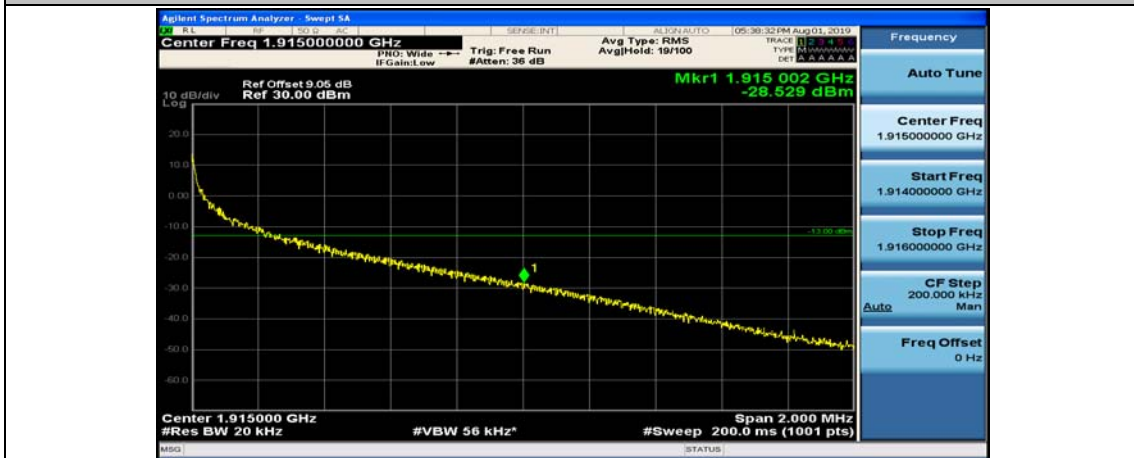

(Channel Bandwidth:20 MHz)_LCH_16QAM_50RB#50

(Channel Bandwidth:20 MHz)_LCH_16QAM_100RB#0

(Channel Bandwidth:20 MHz)_HCH_16QAM_1RB#0

(Channel Bandwidth:20 MHz)_HCH_16QAM_1RB#49

(Channel Bandwidth:20 MHz)_HCH_16QAM_50RB#50