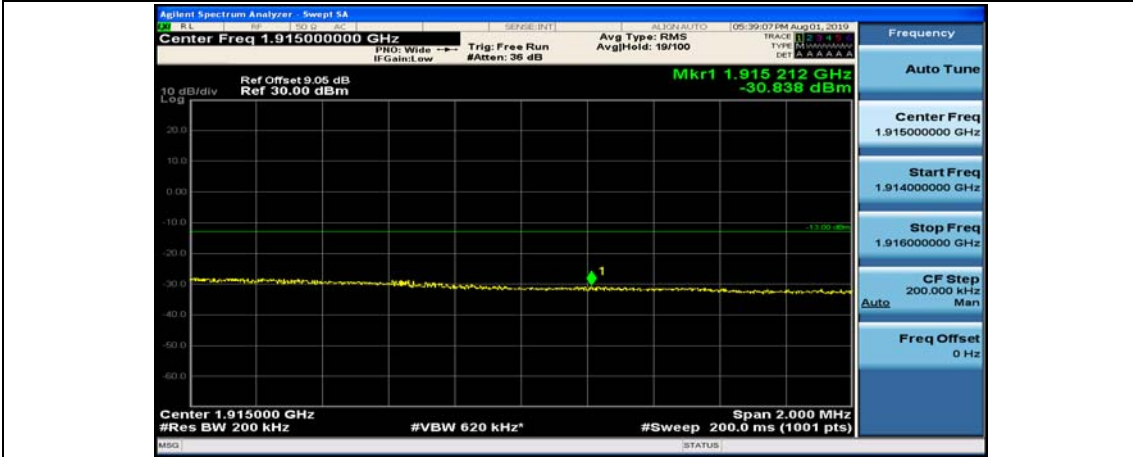

(Channel Bandwidth:20 MHz)_LCH_16QAM_50RB#50

(Channel Bandwidth:20 MHz)_LCH_16QAM_100RB#0

(Channel Bandwidth:20 MHz)_HCH_16QAM_1RB#0

(Channel Bandwidth:20 MHz)_HCH_16QAM_1RB#49

(Channel Bandwidth:20 MHz)_HCH_16QAM_50RB#50