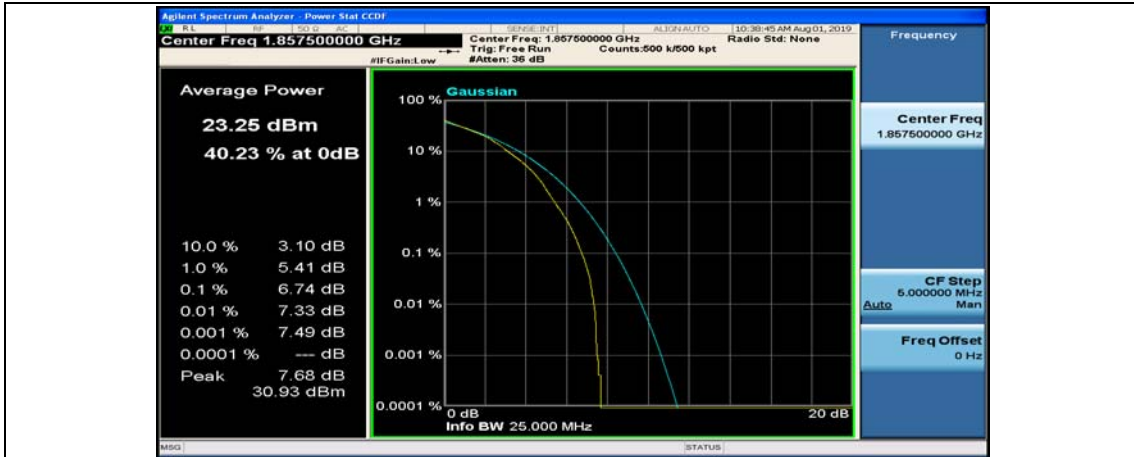

(Channel Bandwidth:15 MHz)_LCH_16QAM_37RB#0