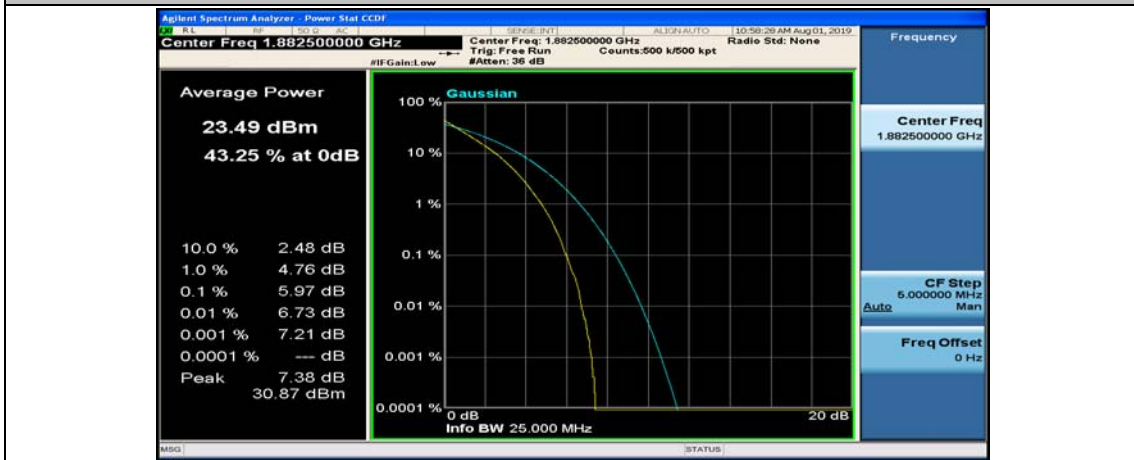

(Channel Bandwidth:20 MHz)_MCH_QPSK_100RB#0