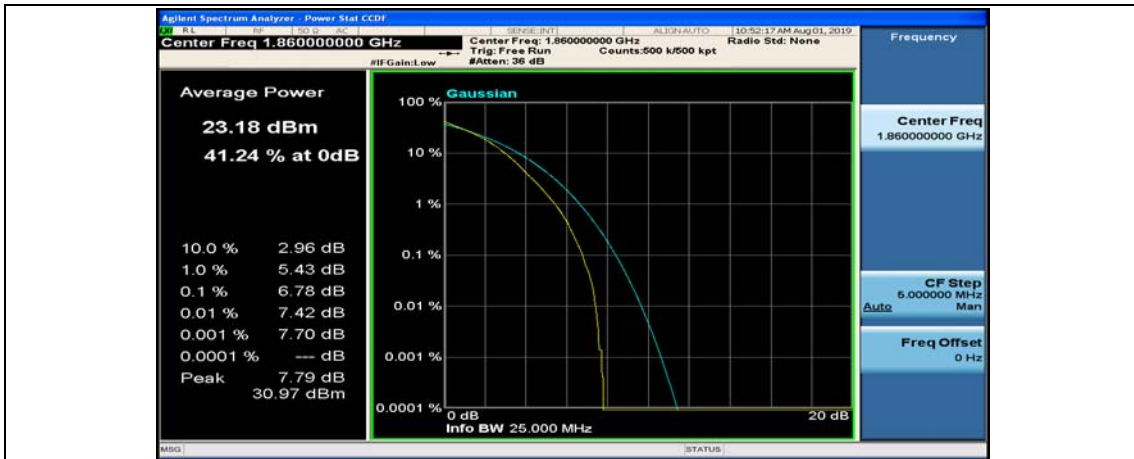

(Channel Bandwidth:20 MHz)_LCH_16QAM_1RB#0

(Channel Bandwidth:20 MHz)_LCH_16QAM_1RB#49

(Channel Bandwidth:20 MHz)_LCH_16QAM_1RB#99

(Channel Bandwidth:20 MHz)_LCH_16QAM_50RB#0

(Channel Bandwidth:20 MHz)_LCH_16QAM_50RB#25