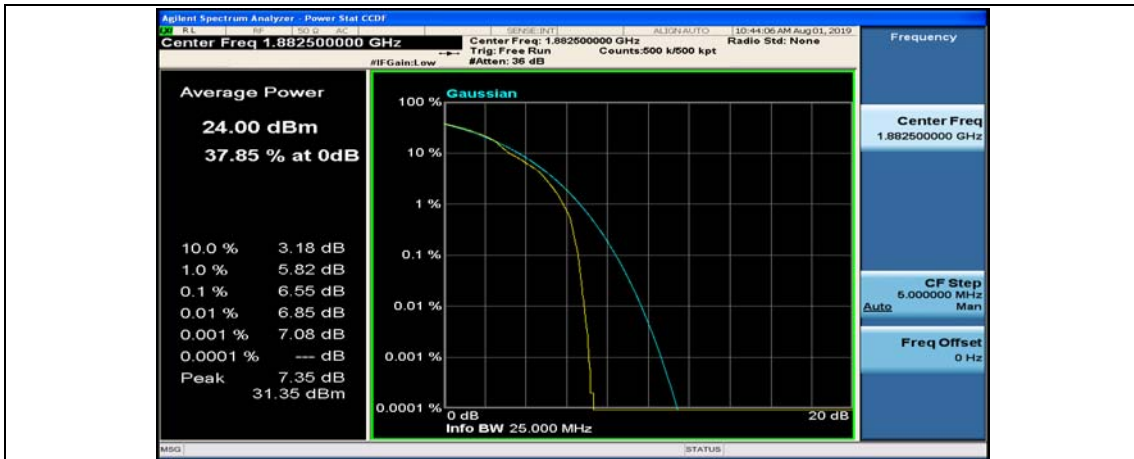

(Channel Bandwidth: 15 MHz)_MCH_16QAM_1RB#74