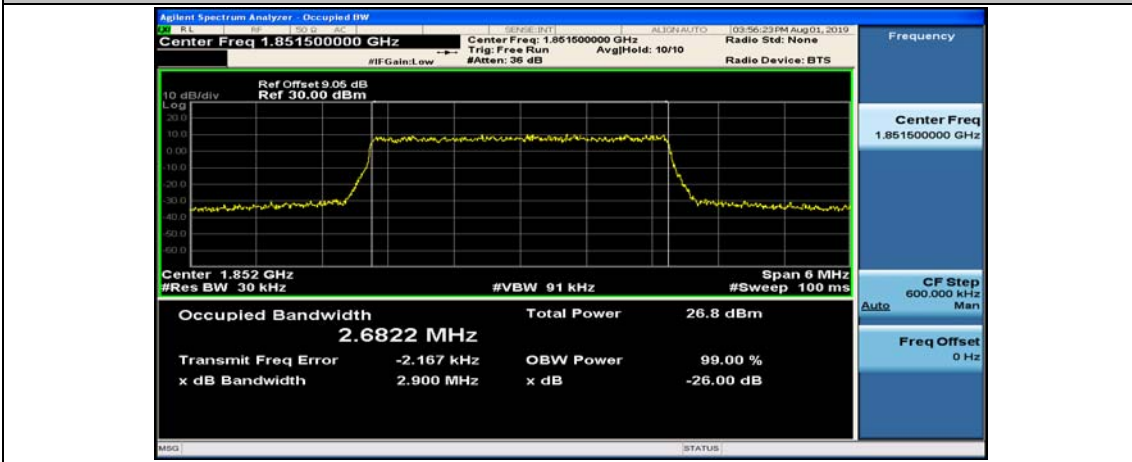

Test Graphs

Channel Bandwidth: 1.4 MHz

(Channel Bandwidth: 1.4 MHz)_LCH_16QAM_6RB#0

(Channel Bandwidth: 1.4 MHz)_MCH_16QAM_6RB#0

(Channel Bandwidth: 1.4 MHz)_HCH_16QAM_6RB#0

Channel Bandwidth: 3 MHz

(Channel Bandwidth: 3 MHz)_LCH_16QAM_15RB#0