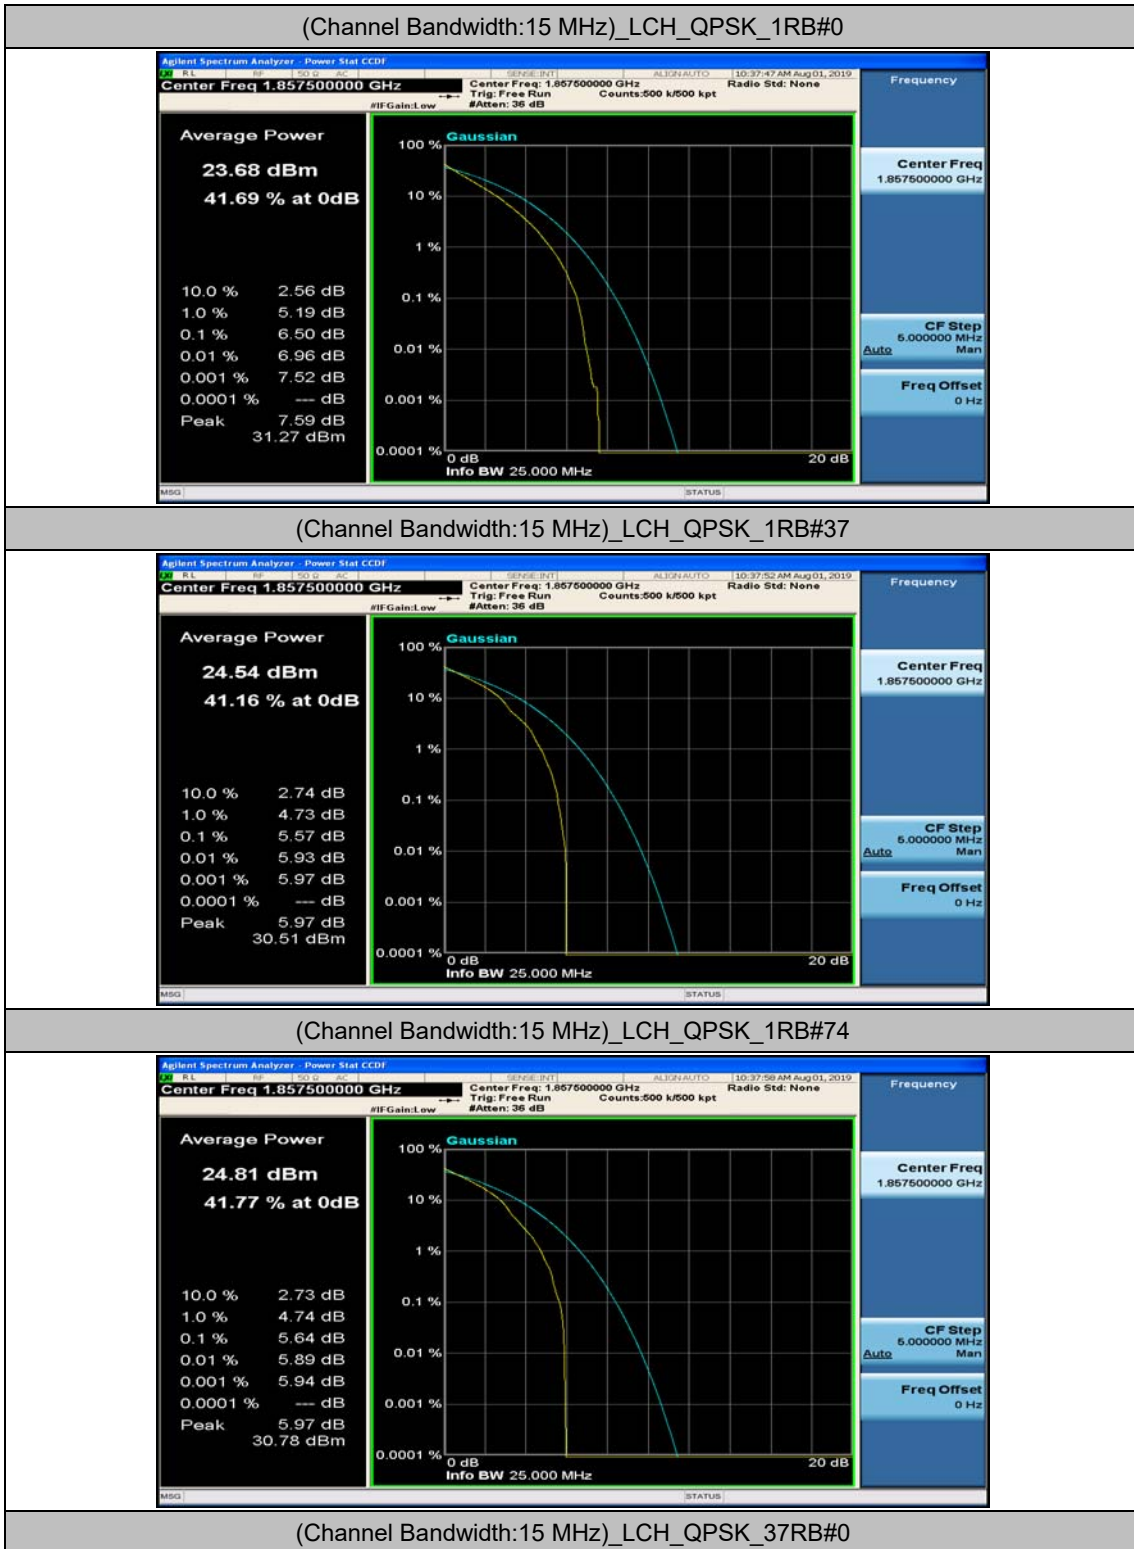

Channel Bandwidth: 10 MHz_HCH_16QAM_1RB#0

Channel Bandwidth: 10 MHz_HCH_16QAM_1RB#24

Channel Bandwidth: 10 MHz_HCH_16QAM_1RB#49

Channel Bandwidth: 10 MHz_HCH_16QAM_25RB#0

Channel Bandwidth: 10 MHz_HCH_16QAM_25RB#12

Channel Bandwidth: 15 MHz

(Channel Bandwidth:15 MHz)_LCH_QPSK_37RB#18

(Channel Bandwidth:15 MHz)_LCH_QPSK_37RB#38

(Channel Bandwidth:15 MHz)_LCH_QPSK_75RB#0

(Channel Bandwidth:15 MHz)_MCH_QPSK_1RB#0

(Channel Bandwidth:15 MHz)_MCH_QPSK_1RB#37