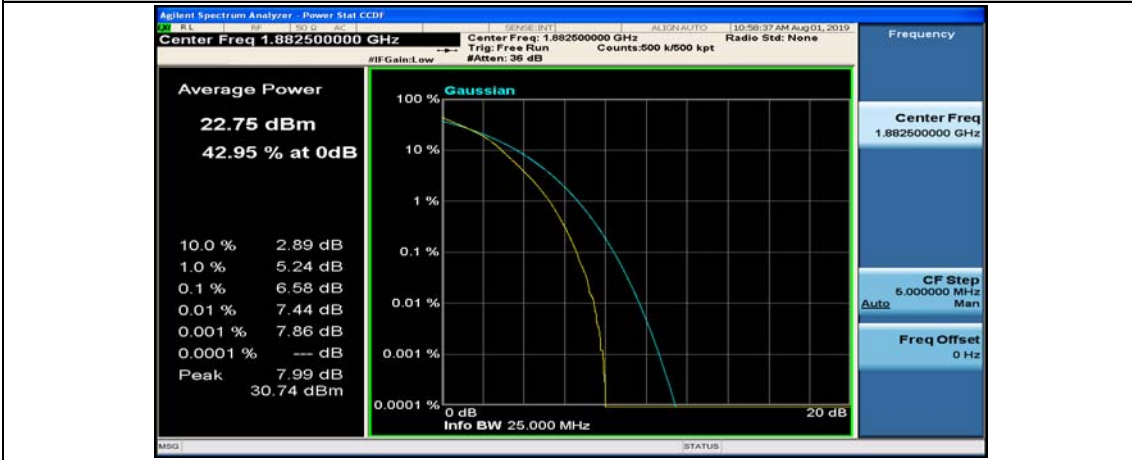

(Channel Bandwidth:20 MHz)_MCH_16QAM_50RB#0

(Channel Bandwidth:20 MHz)_MCH_16QAM_50RB#25

(Channel Bandwidth:20 MHz)_MCH_16QAM_50RB#50

(Channel Bandwidth:20 MHz)_MCH_16QAM_100RB#0

(Channel Bandwidth:20 MHz)_HCH_16QAM_1RB#0