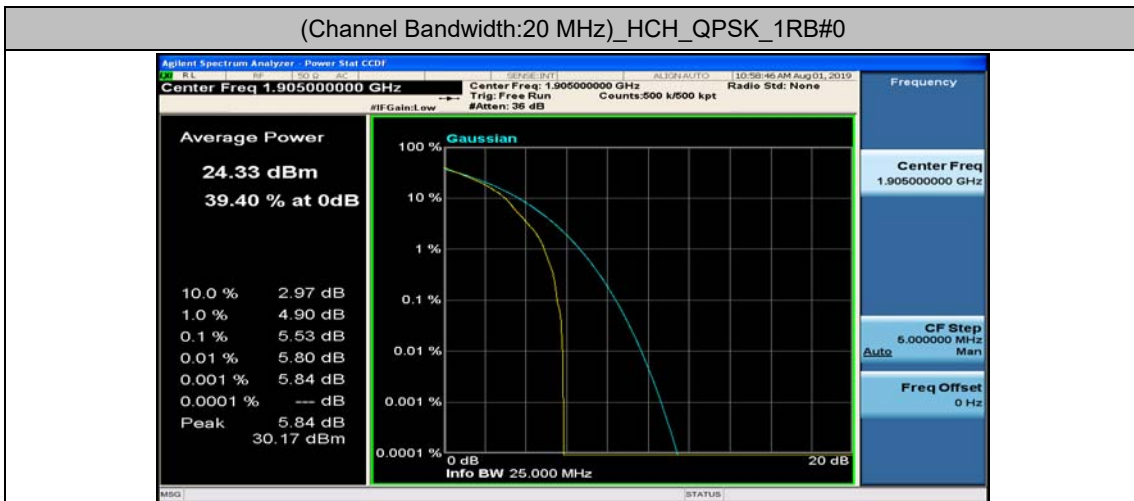

(Channel Bandwidth:20 MHz)_MCH_QPSK_50RB#25

(Channel Bandwidth:20 MHz)_MCH_QPSK_50RB#50

(Channel Bandwidth:20 MHz)_MCH_QPSK_100RB#0

(Channel Bandwidth:20 MHz)_HCH_QPSK_1RB#0

(Channel Bandwidth:20 MHz)_HCH_QPSK_1RB#49