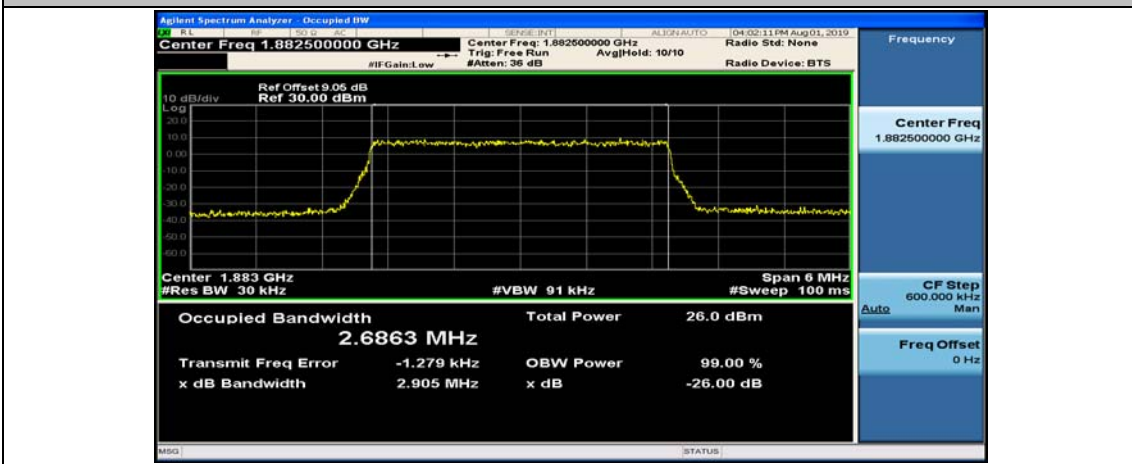

(Channel Bandwidth: 3 MHz)_MCH_16QAM_15RB#0