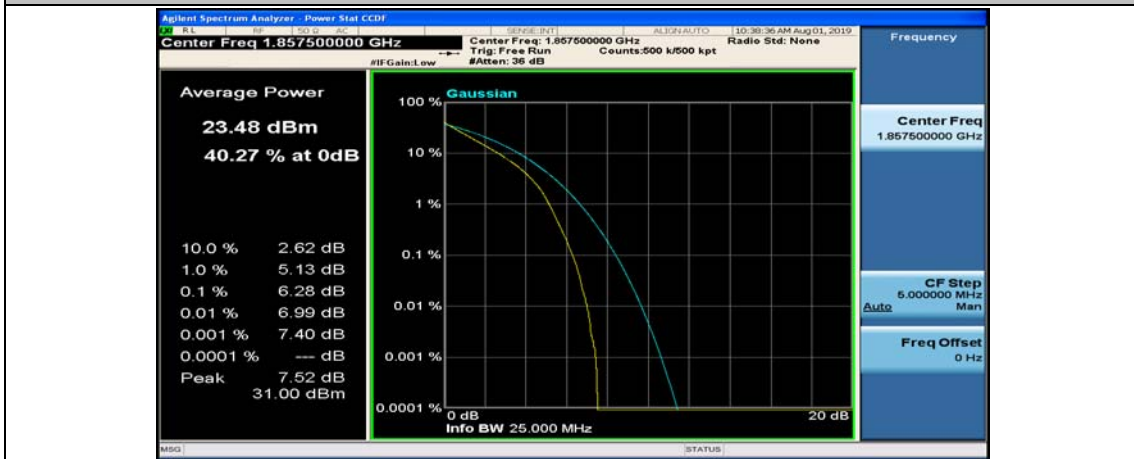

Channel Bandwidth: 15 MHz

(Channel Bandwidth:15 MHz)_LCH_QPSK_37RB#18

(Channel Bandwidth:15 MHz)_LCH_QPSK_37RB#38

(Channel Bandwidth:15 MHz)_LCH_QPSK_75RB#0

(Channel Bandwidth:15 MHz)_MCH_QPSK_1RB#0

(Channel Bandwidth:15 MHz)_MCH_QPSK_1RB#37