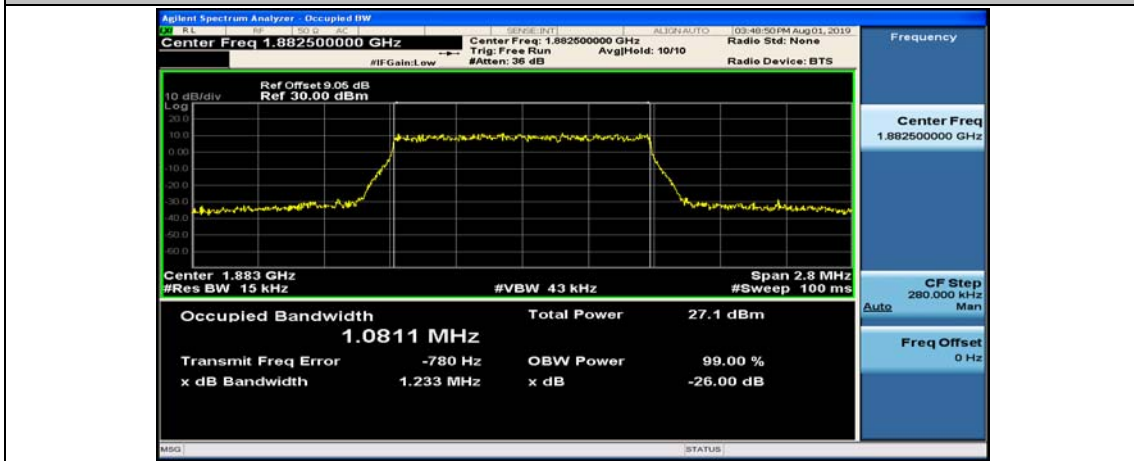

Test Graphs

Channel Bandwidth: 1.4 MHz

(Channel Bandwidth: 1.4 MHz)_LCH_16QAM_6RB#0

(Channel Bandwidth: 1.4 MHz)_MCH_16QAM_6RB#0

(Channel Bandwidth: 1.4 MHz)_HCH_16QAM_6RB#0

Channel Bandwidth: 3 MHz

(Channel Bandwidth: 3 MHz)_LCH_16QAM_15RB#0