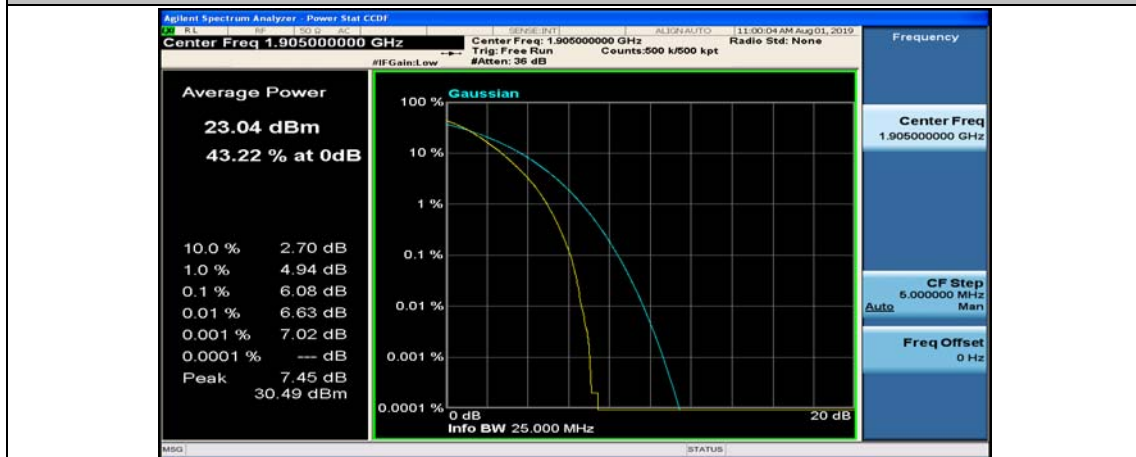

(Channel Bandwidth:20 MHz)_HCH_QPSK_1RB#99

(Channel Bandwidth:20 MHz)_HCH_QPSK_50RB#0

(Channel Bandwidth:20 MHz)_HCH_QPSK_50RB#25

(Channel Bandwidth:20 MHz)_HCH_QPSK_50RB#50

(Channel Bandwidth:20 MHz)_HCH_QPSK_100RB#0