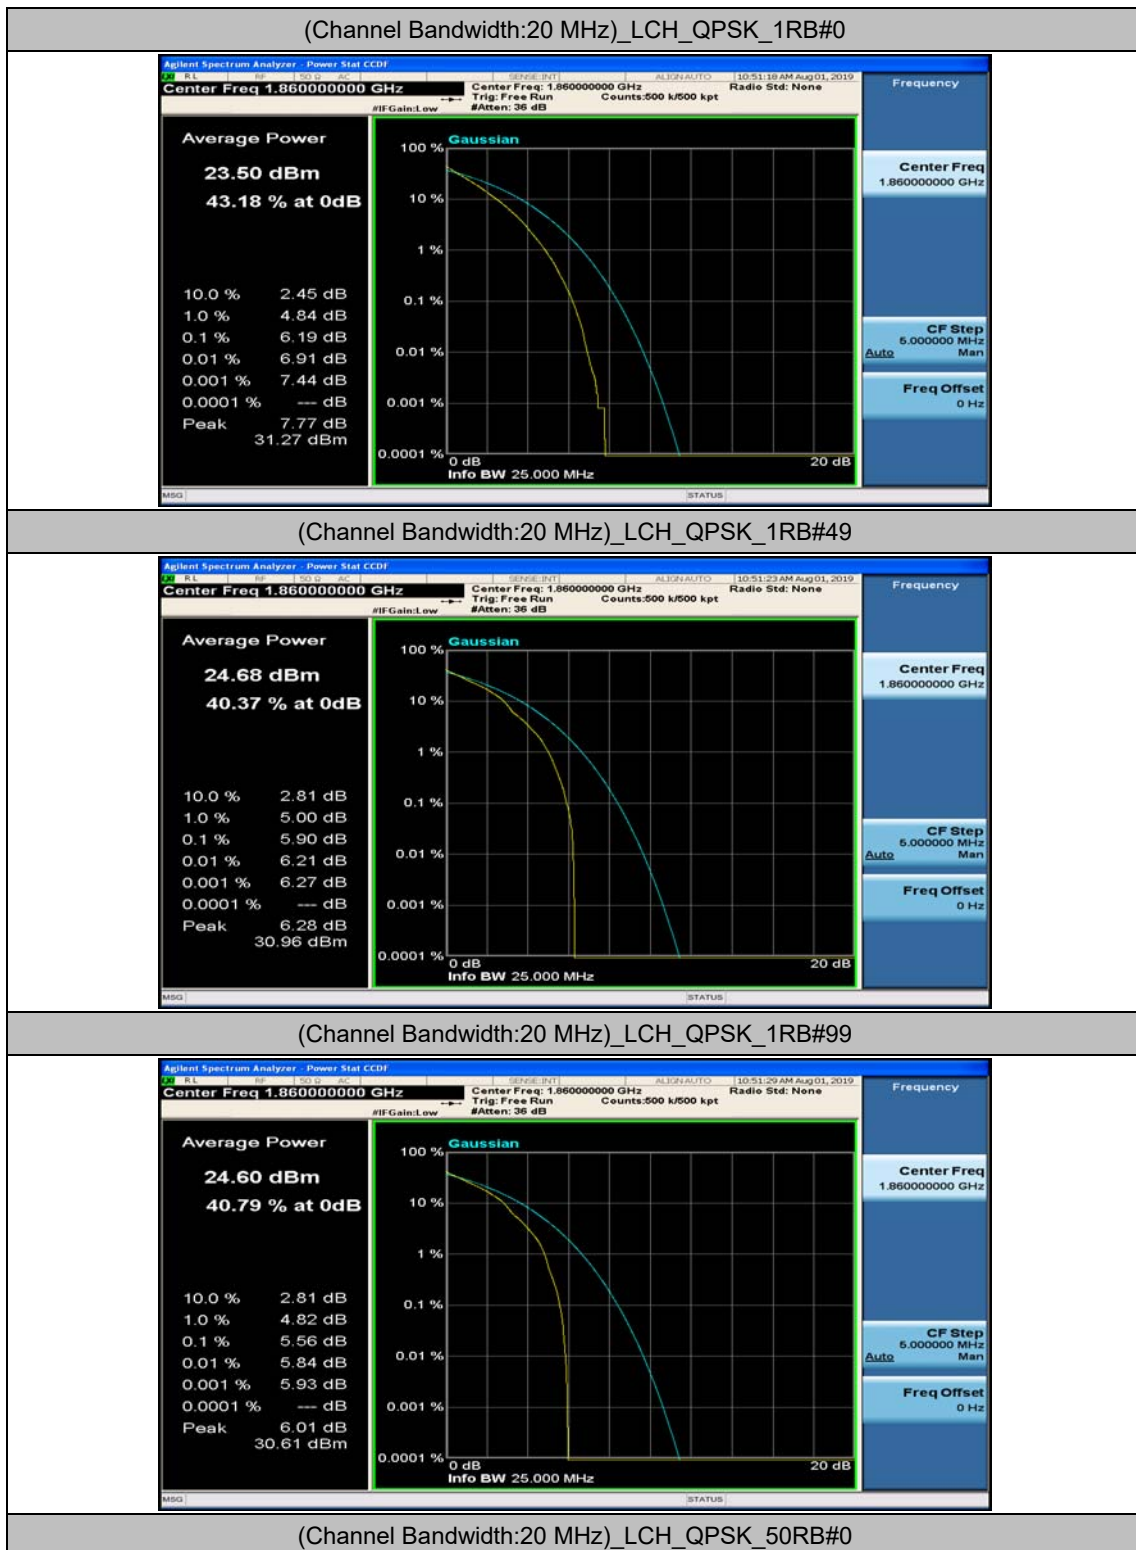

(Channel Bandwidth:15 MHz)_HCH_16QAM_37RB#18

(Channel Bandwidth:15 MHz)_HCH_16QAM_37RB#38

(Channel Bandwidth:15 MHz)_HCH_16QAM_75RB#0

Channel Bandwidth: 20 MHz

(Channel Bandwidth:20 MHz)_LCH_QPSK_50RB#25

(Channel Bandwidth:20 MHz)_LCH_QPSK_50RB#50