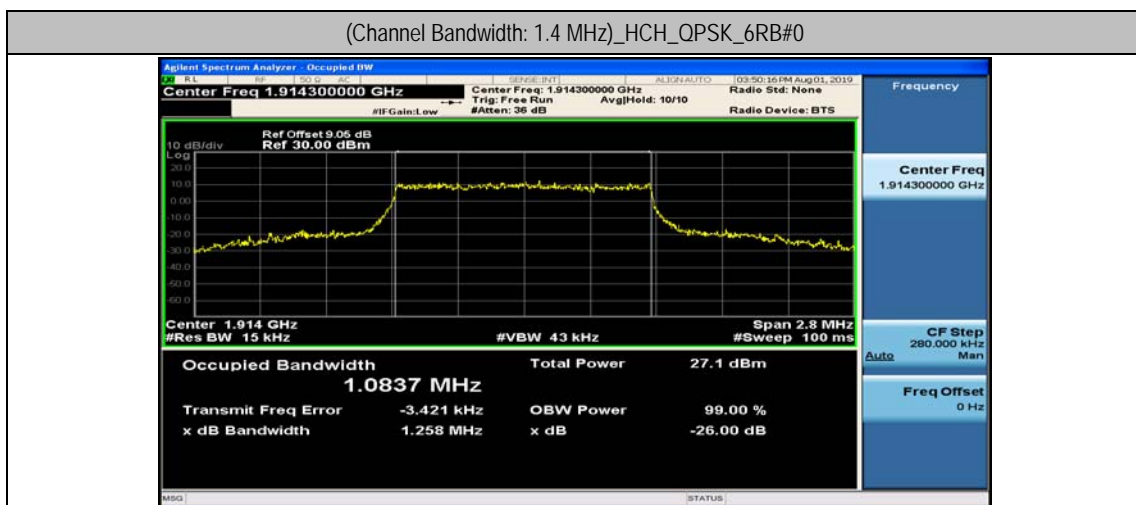

Test Graphs

Channel Bandwidth: 1.4 MHz