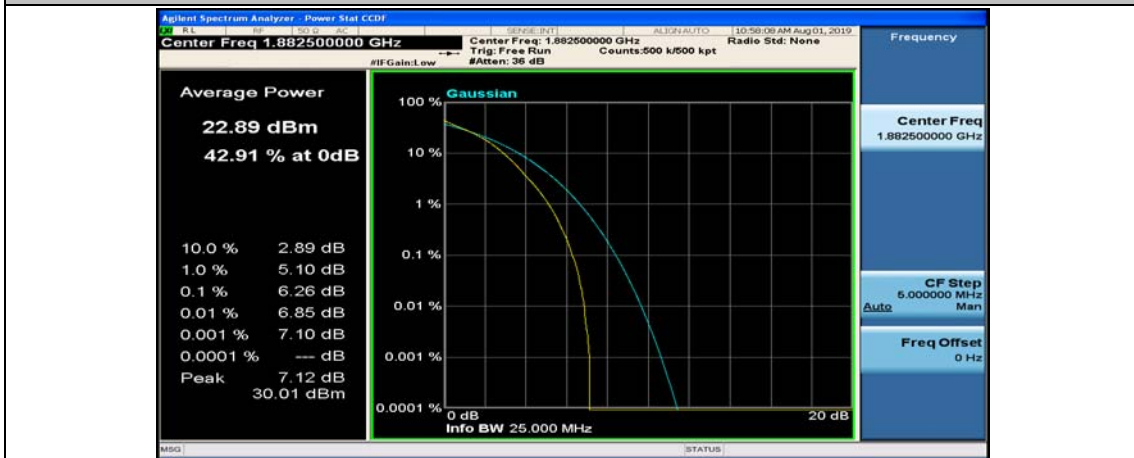

(Channel Bandwidth:20 MHz)_MCH_16QAM_50RB#0