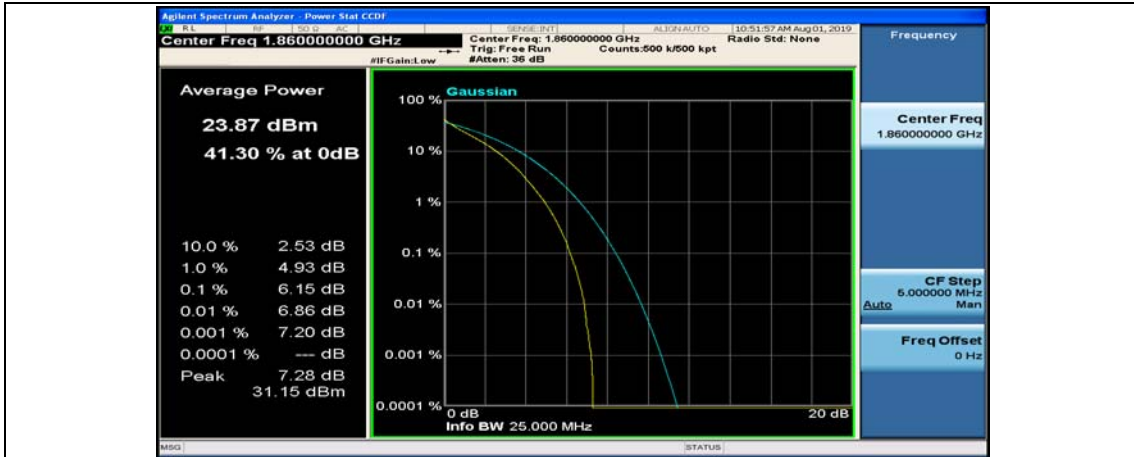

(Channel Bandwidth:15 MHz)_HCH_16QAM_37RB#18

(Channel Bandwidth:15 MHz)_HCH_16QAM_37RB#38

(Channel Bandwidth:15 MHz)_HCH_16QAM_75RB#0

Channel Bandwidth: 20 MHz

(Channel Bandwidth:20 MHz)_LCH_QPSK_50RB#25

(Channel Bandwidth:20 MHz)_LCH_QPSK_50RB#50