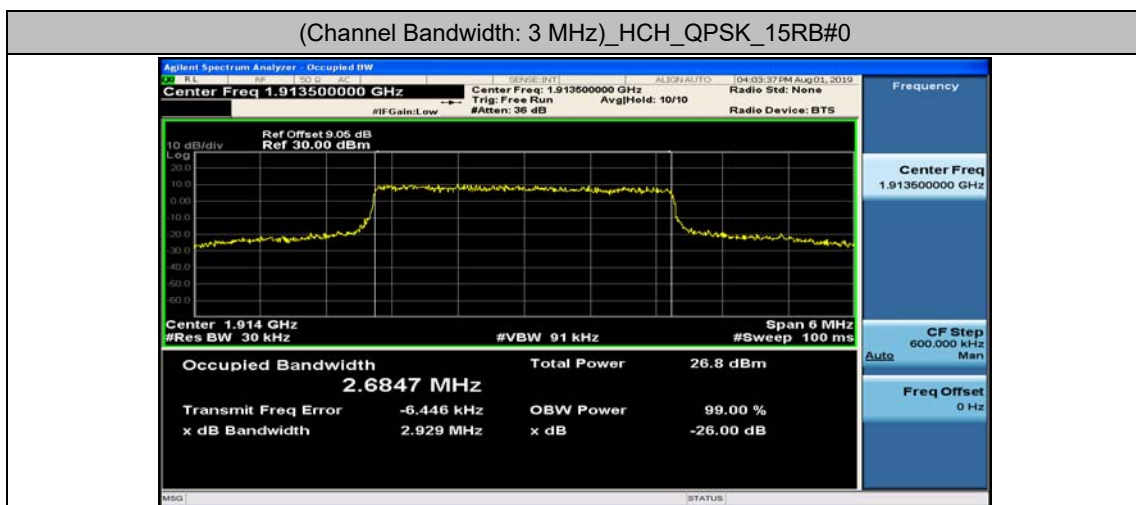

Channel Bandwidth: 20 MHz

Channel Bandwidth: 20 MHz						
Modulation	Channel	RB Configuration		Occupied Bandwidth (MHz)	26dB Bandwidth (MHz)	Verdict
		Size	Offset			
QPSK	LCH	100	0	17.864	18.66	PASS
	MCH	100	0	17.834	18.69	PASS
	HCH	100	0	17.853	18.78	PASS
16QAM	LCH	100	0	17.869	18.85	PASS
	MCH	100	0	17.842	18.90	PASS
	HCH	100	0	17.832	18.69	PASS

Test Graphs

Channel Bandwidth: 1.4 MHz

(Channel Bandwidth: 1.4 MHz)_LCH_16QAM_6RB#0

(Channel Bandwidth: 1.4 MHz)_MCH_16QAM_6RB#0

(Channel Bandwidth: 1.4 MHz)_HCH_16QAM_6RB#0

Channel Bandwidth: 3 MHz

(Channel Bandwidth: 3 MHz)_LCH_16QAM_15RB#0