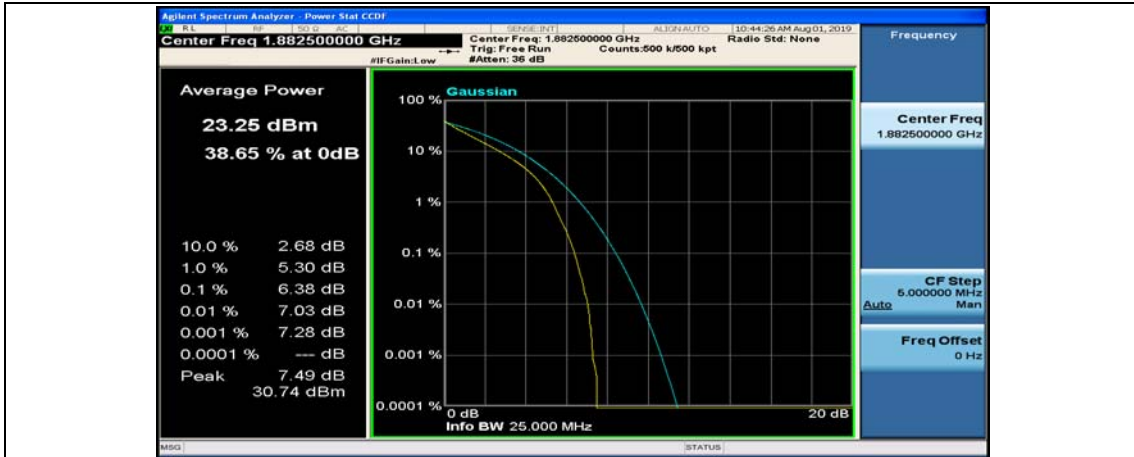

(Channel Bandwidth:15 MHz)_MCH_QPSK_1RB#74

(Channel Bandwidth:15 MHz)_MCH_QPSK_37RB#0

(Channel Bandwidth:15 MHz)_MCH_QPSK_37RB#18

(Channel Bandwidth:15 MHz)_MCH_QPSK_37RB#38

(Channel Bandwidth:15 MHz)_MCH_QPSK_75RB#0