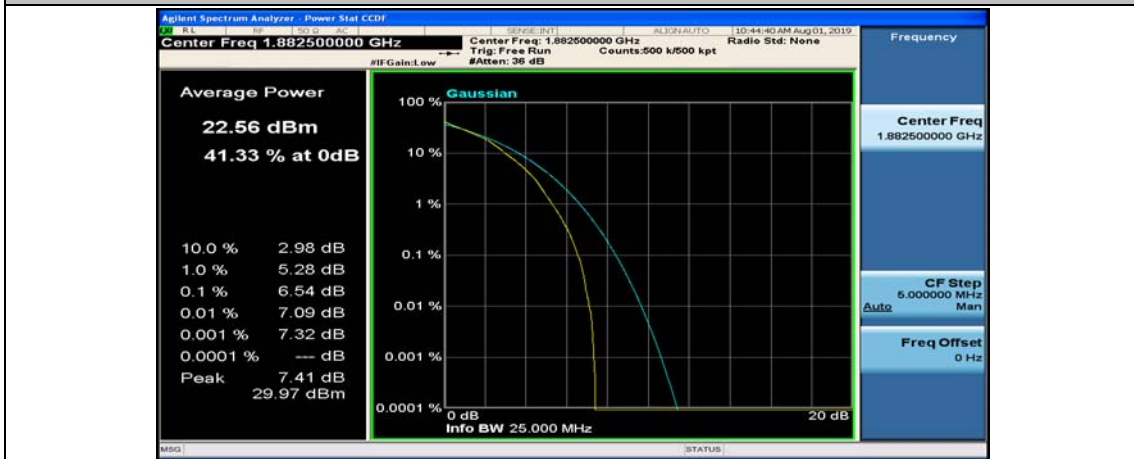

(Channel Bandwidth: 15 MHz)_MCH_16QAM_1RB#37

(Channel Bandwidth: 15 MHz)_MCH_16QAM_1RB#74

(Channel Bandwidth:15 MHz)_MCH_16QAM_37RB#0

(Channel Bandwidth:15 MHz)_MCH_16QAM_37RB#18

(Channel Bandwidth:15 MHz)_MCH_16QAM_37RB#38