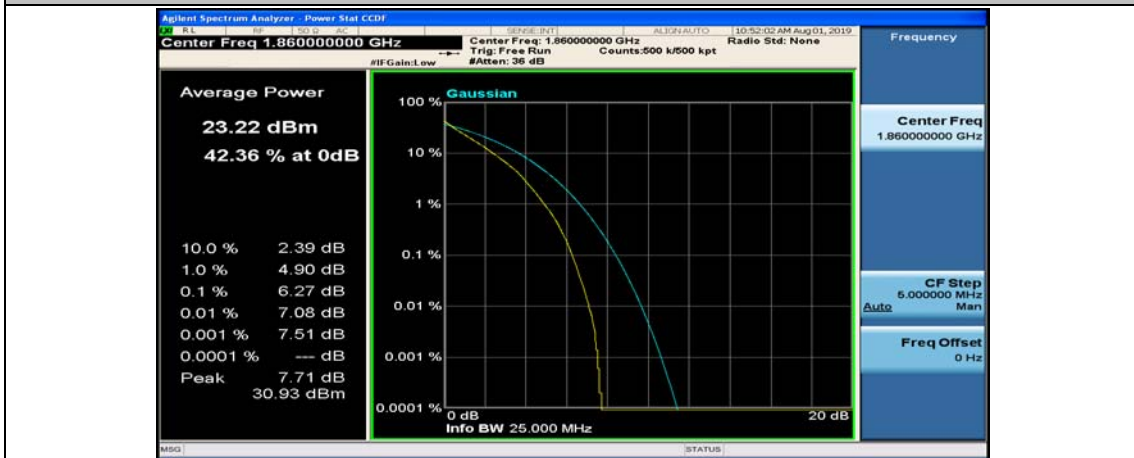

(Channel Bandwidth:15 MHz)_HCH_16QAM_37RB#18

(Channel Bandwidth:15 MHz)_HCH_16QAM_37RB#38

(Channel Bandwidth:15 MHz)_HCH_16QAM_75RB#0

Channel Bandwidth: 20 MHz

(Channel Bandwidth:20 MHz)_LCH_QPSK_50RB#25

(Channel Bandwidth:20 MHz)_LCH_QPSK_50RB#50