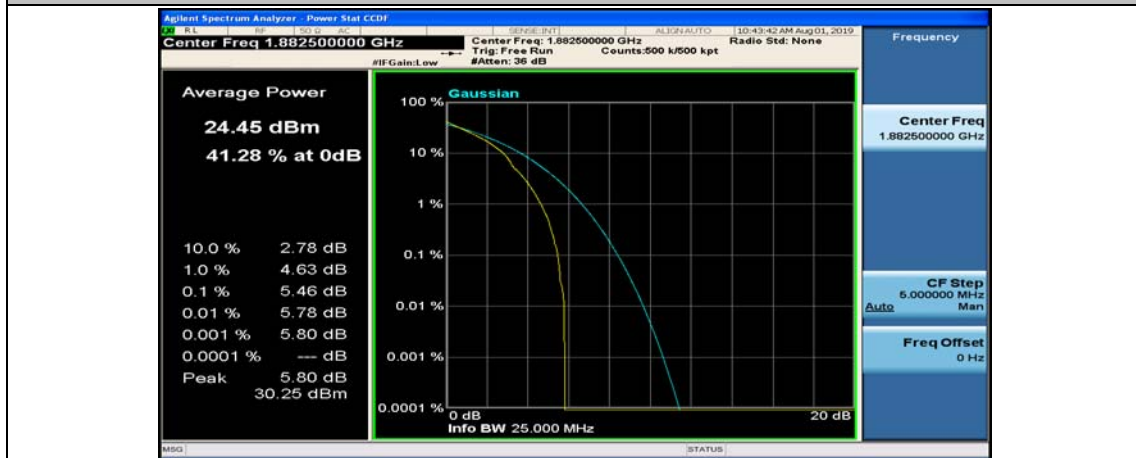

Channel Bandwidth: 15 MHz

(Channel Bandwidth:15 MHz)_LCH_QPSK_37RB#18

(Channel Bandwidth:15 MHz)_LCH_QPSK_37RB#38

(Channel Bandwidth:15 MHz)_LCH_QPSK_75RB#0

(Channel Bandwidth:15 MHz)_MCH_QPSK_1RB#0

(Channel Bandwidth:15 MHz)_MCH_QPSK_1RB#37