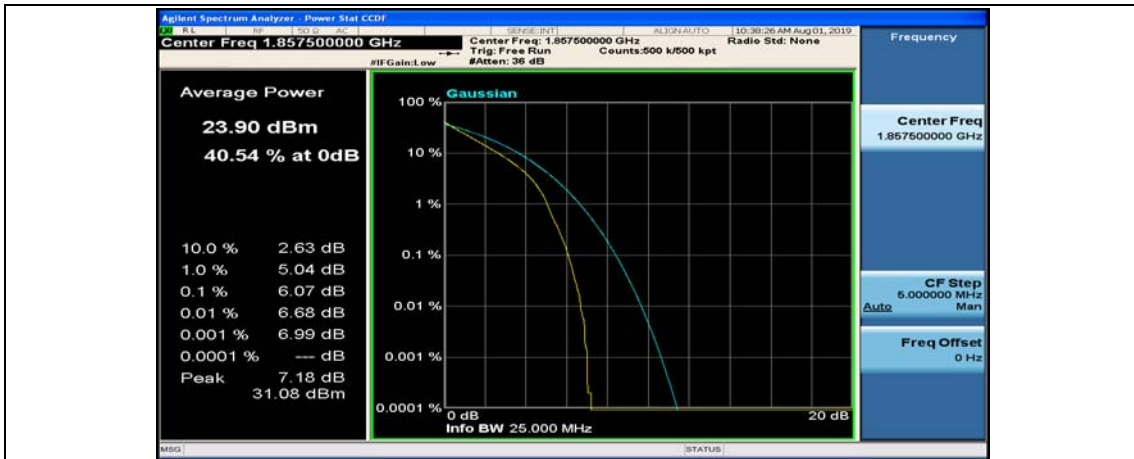

Channel Bandwidth: 10 MHz_HCH_16QAM_1RB#0

Channel Bandwidth: 10 MHz_HCH_16QAM_1RB#24

Channel Bandwidth: 10 MHz_HCH_16QAM_1RB#49

Channel Bandwidth: 10 MHz_HCH_16QAM_25RB#0

Channel Bandwidth: 10 MHz_HCH_16QAM_25RB#12

Channel Bandwidth: 15 MHz

(Channel Bandwidth:15 MHz)_LCH_QPSK_37RB#18

(Channel Bandwidth:15 MHz)_LCH_QPSK_37RB#38

(Channel Bandwidth:15 MHz)_LCH_QPSK_75RB#0

(Channel Bandwidth:15 MHz)_MCH_QPSK_1RB#0

(Channel Bandwidth:15 MHz)_MCH_QPSK_1RB#37