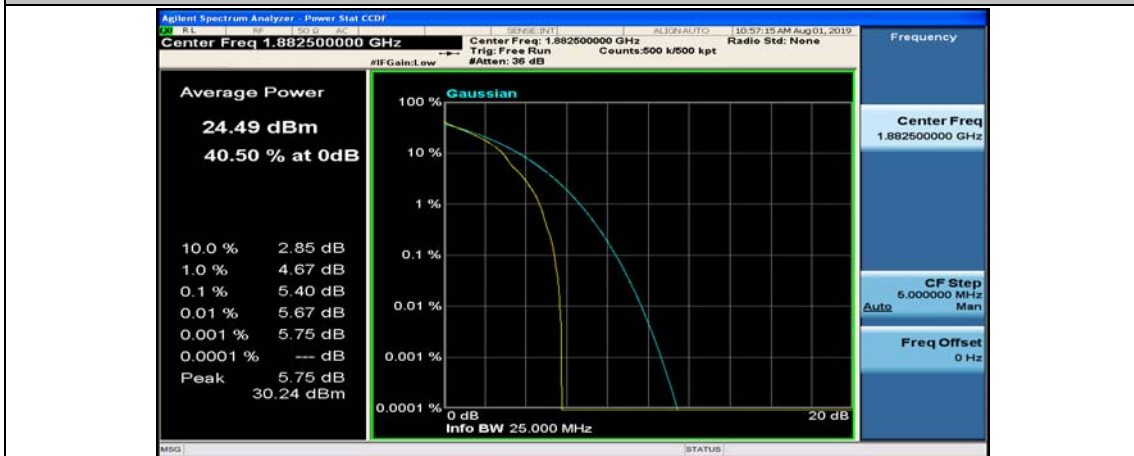

(Channel Bandwidth:20 MHz)_MCH_QPSK_1RB#49