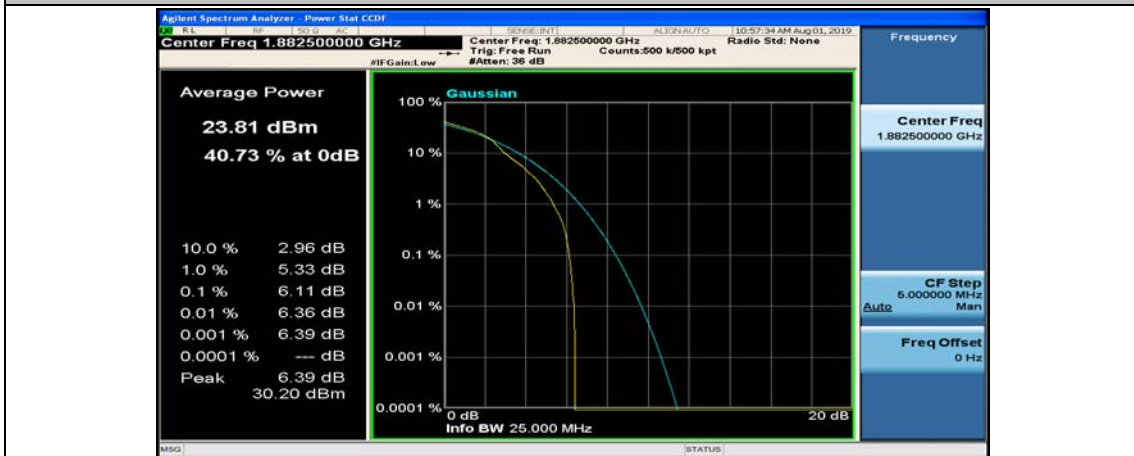

(Channel Bandwidth:20 MHz)_LCH_16QAM_50RB#50

(Channel Bandwidth:20 MHz)_LCH_16QAM_100RB#0

(Channel Bandwidth:20 MHz)_MCH_16QAM_1RB#0

(Channel Bandwidth:20 MHz)_MCH_16QAM_1RB#49

(Channel Bandwidth:20 MHz)_MCH_16QAM_1RB#99