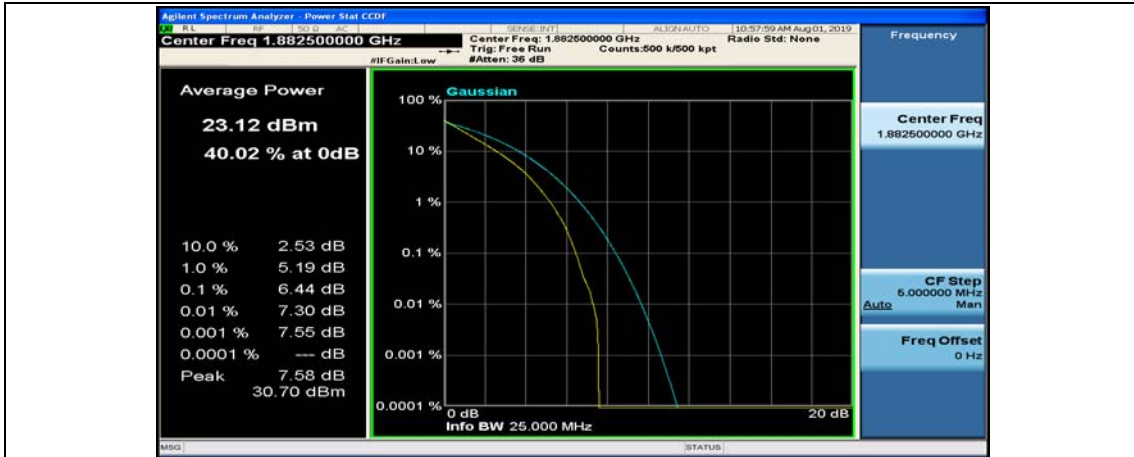

(Channel Bandwidth:20 MHz)_MCH_QPSK_50RB#50