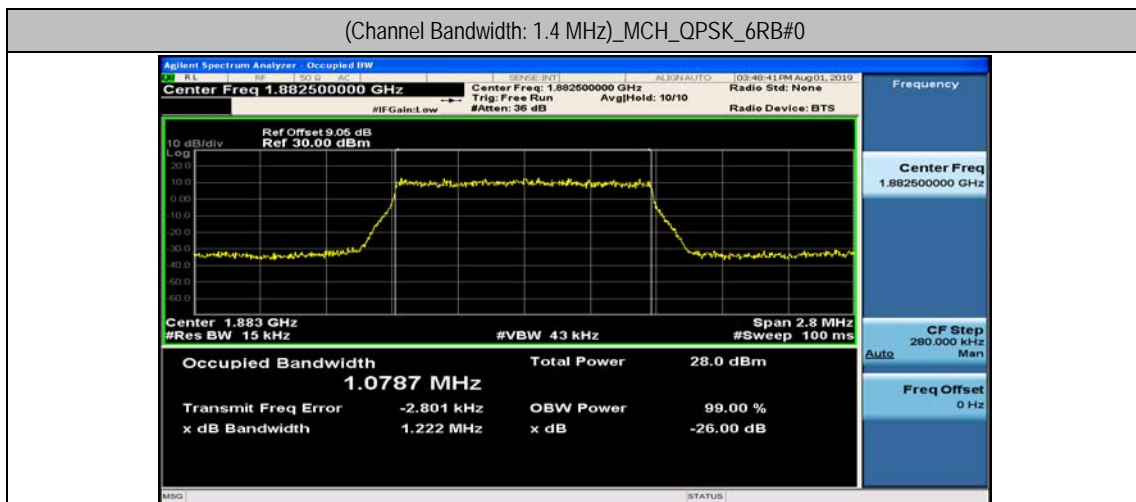

Test Graphs

Channel Bandwidth: 1.4 MHz