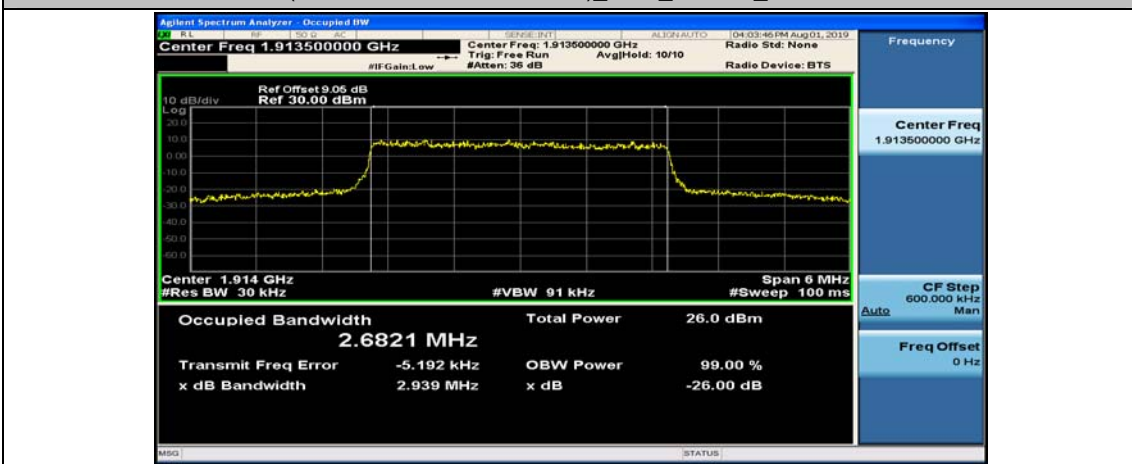

(Channel Bandwidth: 3 MHz)_HCH_16QAM_15RB#0