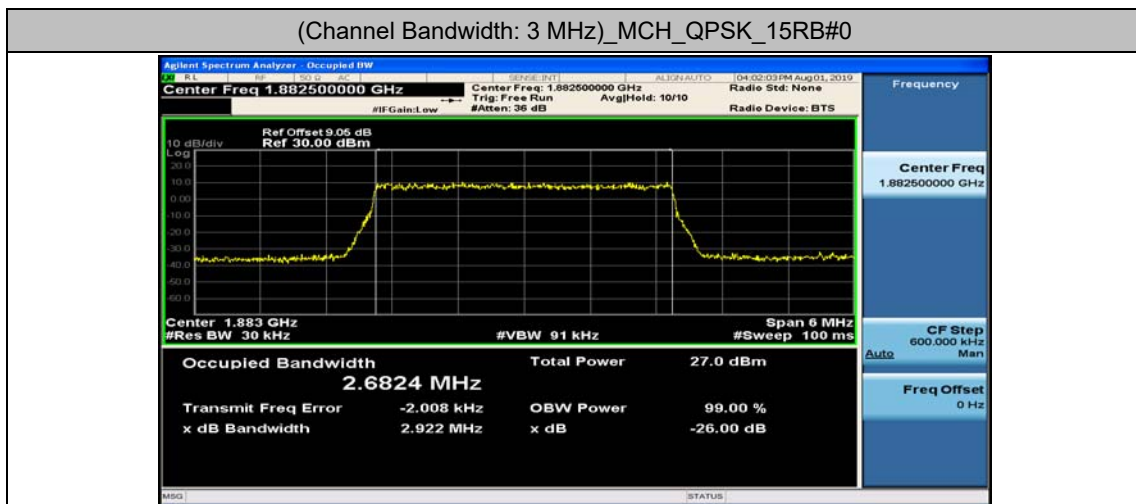

Channel Bandwidth: 20 MHz

Channel Bandwidth: 20 MHz						
Modulation	Channel	RB Configuration		Occupied Bandwidth (MHz)	26dB Bandwidth (MHz)	Verdict
		Size	Offset			
QPSK	LCH	100	0	17.864	18.66	PASS
	MCH	100	0	17.834	18.69	PASS
	HCH	100	0	17.853	18.78	PASS
16QAM	LCH	100	0	17.869	18.85	PASS
	MCH	100	0	17.842	18.90	PASS
	HCH	100	0	17.832	18.69	PASS

Test Graphs

Channel Bandwidth: 1.4 MHz

(Channel Bandwidth: 1.4 MHz)_LCH_16QAM_6RB#0

(Channel Bandwidth: 1.4 MHz)_MCH_16QAM_6RB#0

(Channel Bandwidth: 1.4 MHz)_HCH_16QAM_6RB#0

Channel Bandwidth: 3 MHz

(Channel Bandwidth: 3 MHz)_LCH_16QAM_15RB#0