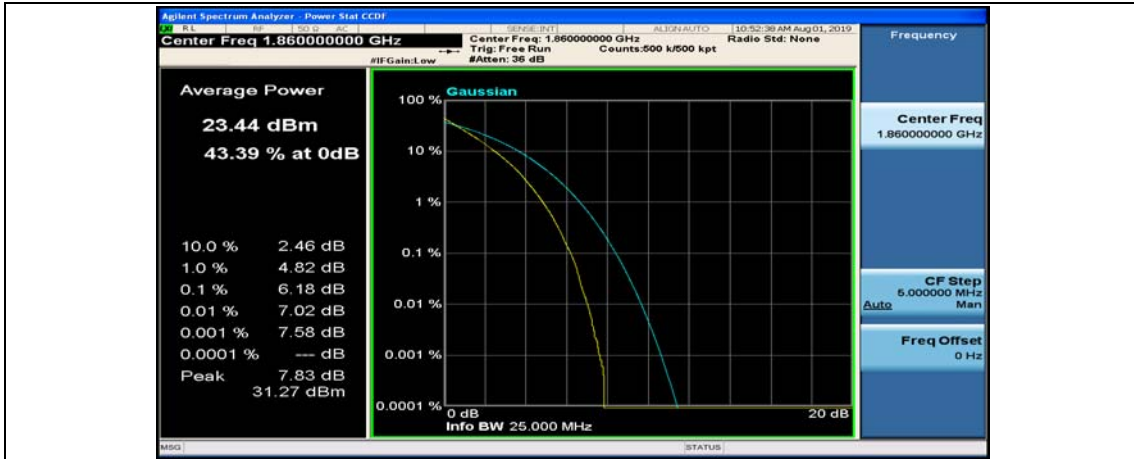

(Channel Bandwidth:20 MHz)_LCH_QPSK_100RB#0