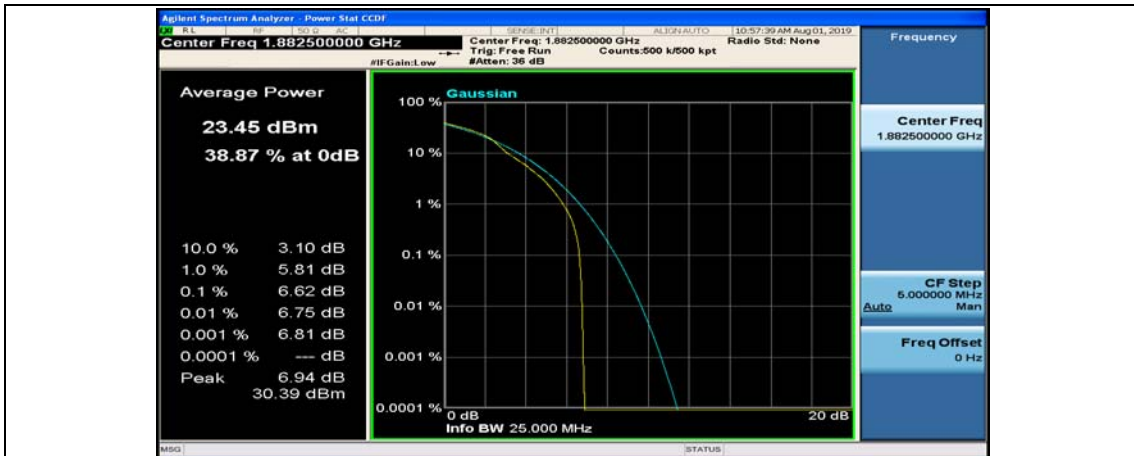

(Channel Bandwidth:20 MHz)_LCH_16QAM_50RB#50

(Channel Bandwidth:20 MHz)_LCH_16QAM_100RB#0

(Channel Bandwidth:20 MHz)_MCH_16QAM_1RB#0

(Channel Bandwidth:20 MHz)_MCH_16QAM_1RB#49

(Channel Bandwidth:20 MHz)_MCH_16QAM_1RB#99