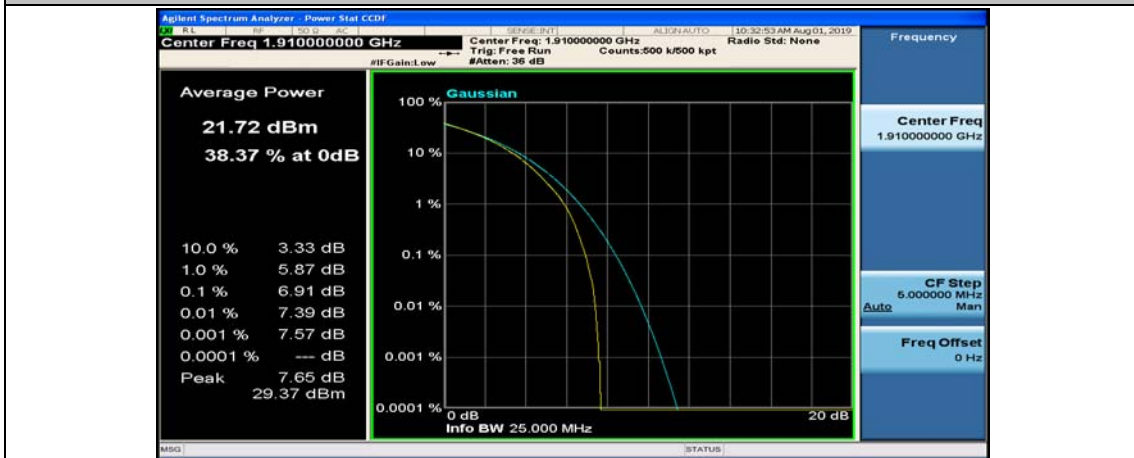

Channel Bandwidth: 10 MHz_HCH_16QAM_1RB#0

Channel Bandwidth: 10 MHz_HCH_16QAM_1RB#24

Channel Bandwidth: 10 MHz_HCH_16QAM_1RB#49

Channel Bandwidth: 10 MHz_HCH_16QAM_25RB#0

Channel Bandwidth: 10 MHz_HCH_16QAM_25RB#12

Channel Bandwidth: 15 MHz

(Channel Bandwidth:15 MHz)_LCH_QPSK_37RB#18

(Channel Bandwidth:15 MHz)_LCH_QPSK_37RB#38

(Channel Bandwidth:15 MHz)_LCH_QPSK_75RB#0

(Channel Bandwidth:15 MHz)_MCH_QPSK_1RB#0

(Channel Bandwidth:15 MHz)_MCH_QPSK_1RB#37