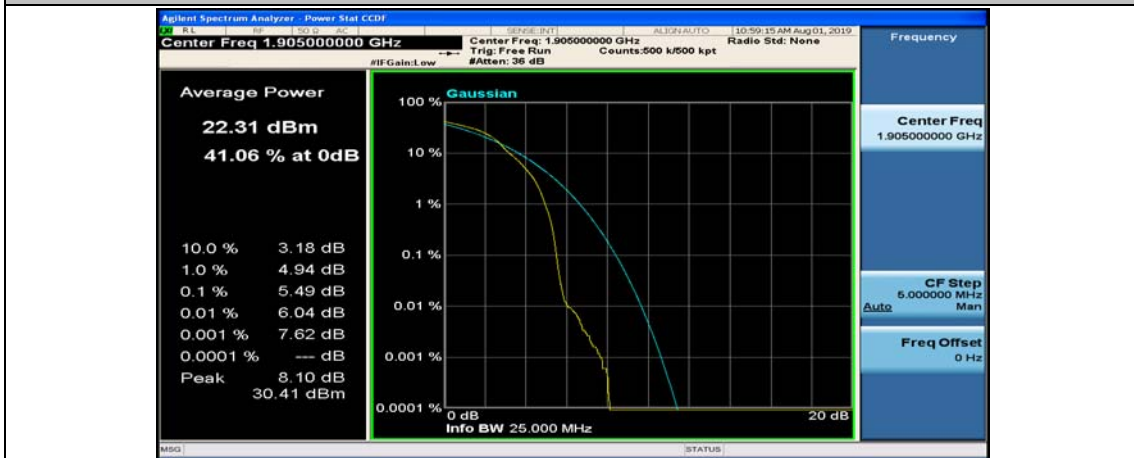

(Channel Bandwidth:20 MHz)_HCH_16QAM_1RB#99