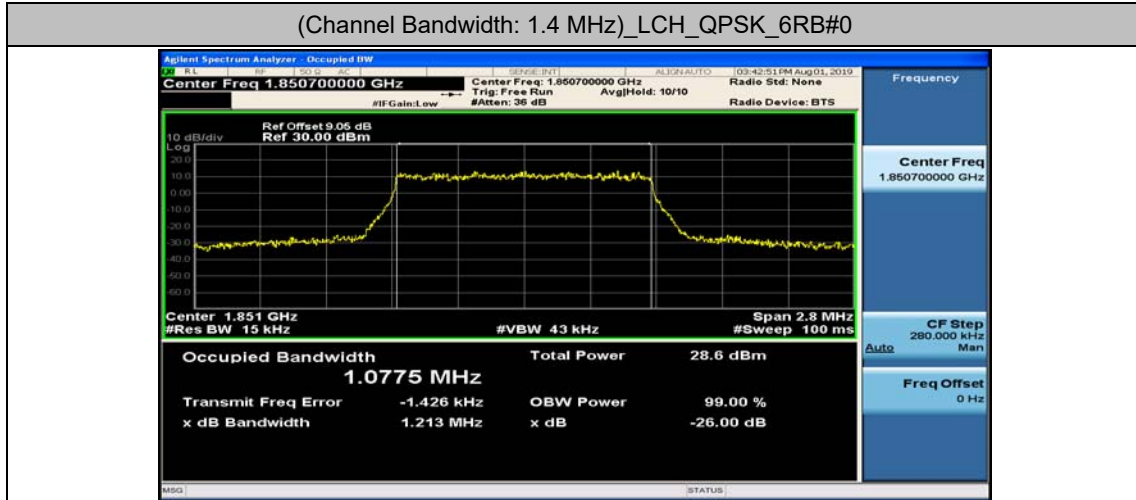

Test Graphs

Channel Bandwidth: 1.4 MHz