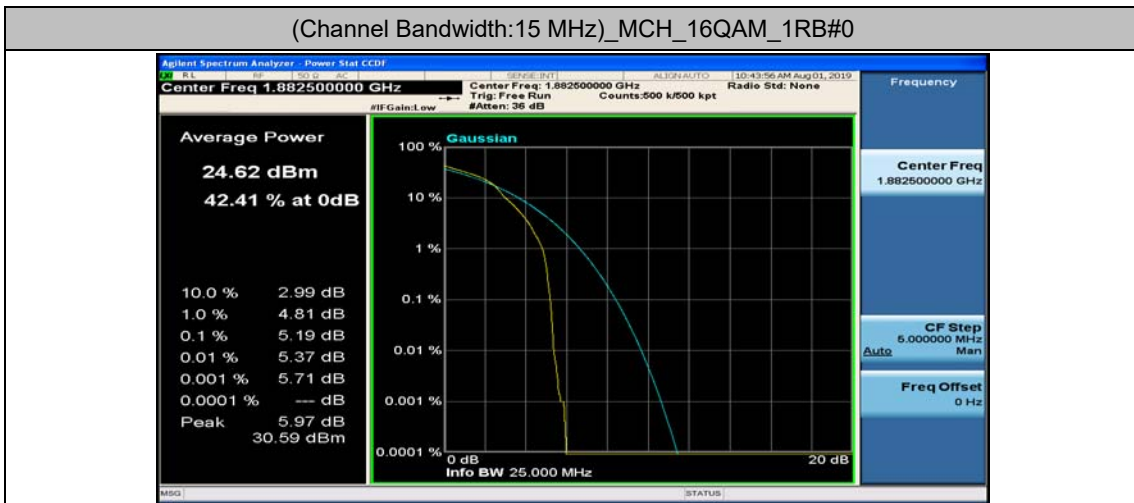

(Channel Bandwidth:15 MHz)_LCH_16QAM_37RB#0

(Channel Bandwidth:15 MHz)_LCH_16QAM_37RB#18

(Channel Bandwidth:15 MHz)_LCH_16QAM_37RB#38

(Channel Bandwidth:15 MHz)_LCH_16QAM_75RB#0

(Channel Bandwidth: 15 MHz)_MCH_16QAM_1RB#0