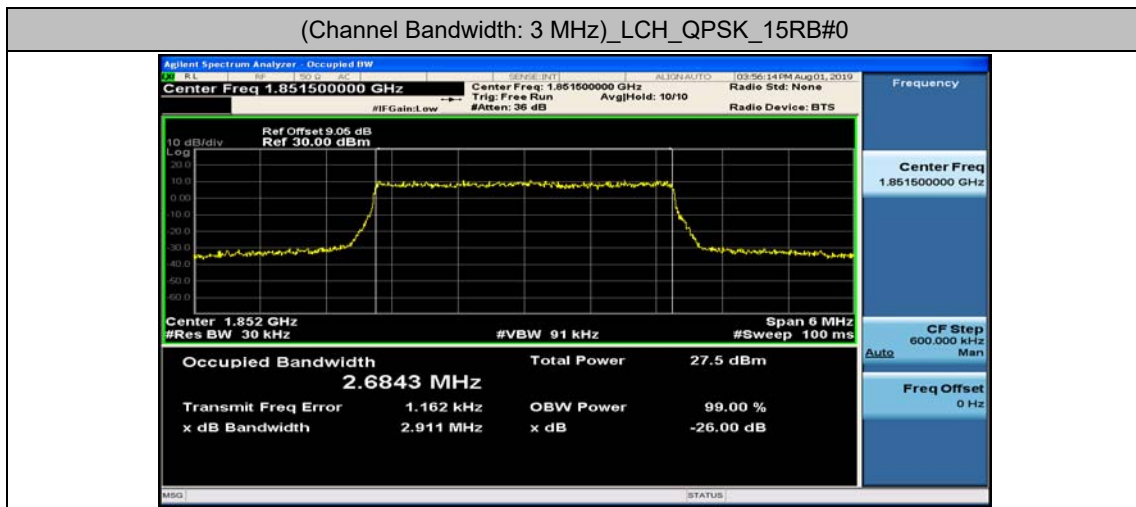

Channel Bandwidth: 20 MHz

Channel Bandwidth: 20 MHz						
Modulation	Channel	RB Configuration		Occupied Bandwidth (MHz)	26dB Bandwidth (MHz)	Verdict
		Size	Offset			
QPSK	LCH	100	0	17.864	18.66	PASS
	MCH	100	0	17.834	18.69	PASS
	HCH	100	0	17.853	18.78	PASS
16QAM	LCH	100	0	17.869	18.85	PASS
	MCH	100	0	17.842	18.90	PASS
	HCH	100	0	17.832	18.69	PASS

Test Graphs

Channel Bandwidth: 1.4 MHz

(Channel Bandwidth: 1.4 MHz)_LCH_16QAM_6RB#0

(Channel Bandwidth: 1.4 MHz)_MCH_16QAM_6RB#0

(Channel Bandwidth: 1.4 MHz)_HCH_16QAM_6RB#0

Channel Bandwidth: 3 MHz

(Channel Bandwidth: 3 MHz)_LCH_16QAM_15RB#0