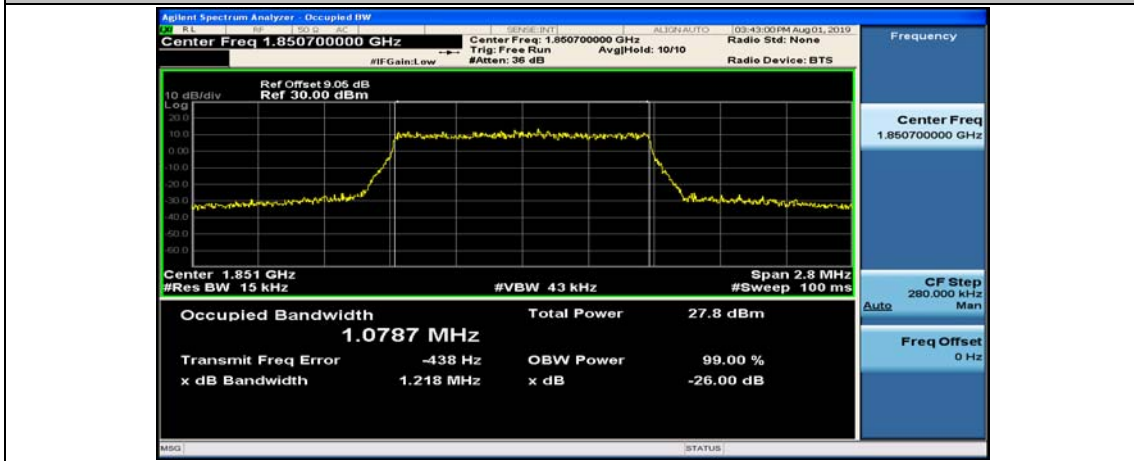

(Channel Bandwidth: 1.4 MHz)_LCH_16QAM_6RB#0