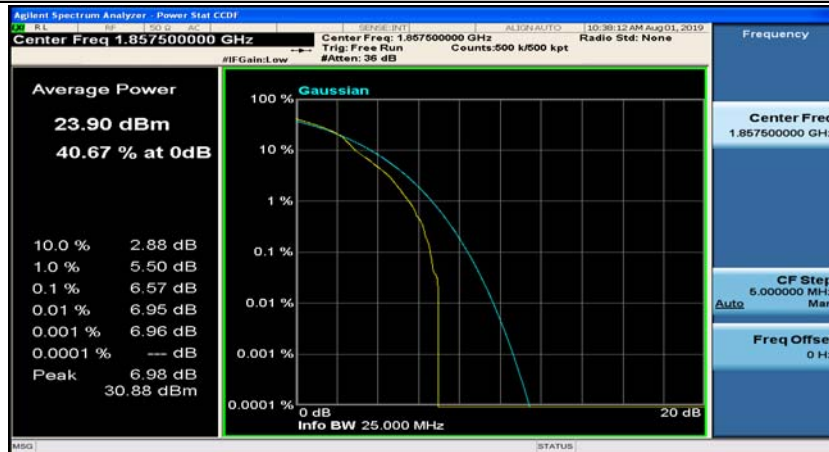

(Channel Bandwidth:15 MHz)_HCH_QPSK_37RB#38

(Channel Bandwidth:15 MHz)_HCH_QPSK_75RB#0

(Channel Bandwidth:15 MHz)_LCH_16QAM_1RB#0

(Channel Bandwidth:15 MHz)_LCH_16QAM_1RB#37

(Channel Bandwidth:15 MHz)_LCH_16QAM_1RB#74