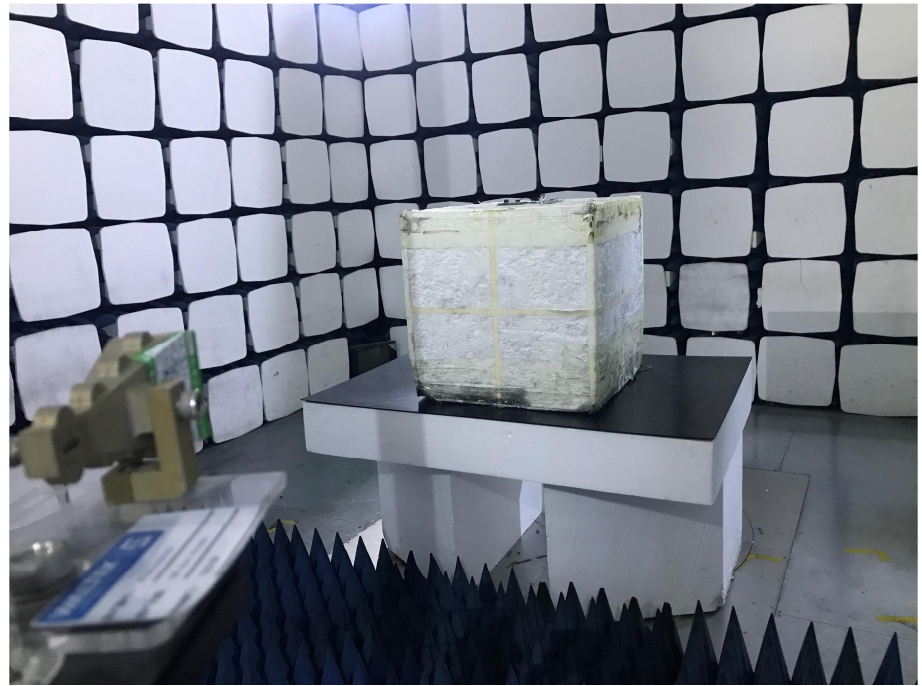

EXHIBIT 4 - TEST SETUP PHOTOGRAPHS

**Conducted Emission
Test Setup***

**Radiation Emission Test
Setup (Below 30MHz)**

Radiation Emission Test Setup (30MHz to 1GHz)

Radiation Emission Test Setup (1GHz to 18GHz)

**Radiation Emission Test
Setup (Above 18GHz)**

* Means' only test and setup for PART 15C .

******* END OF REPORT *******