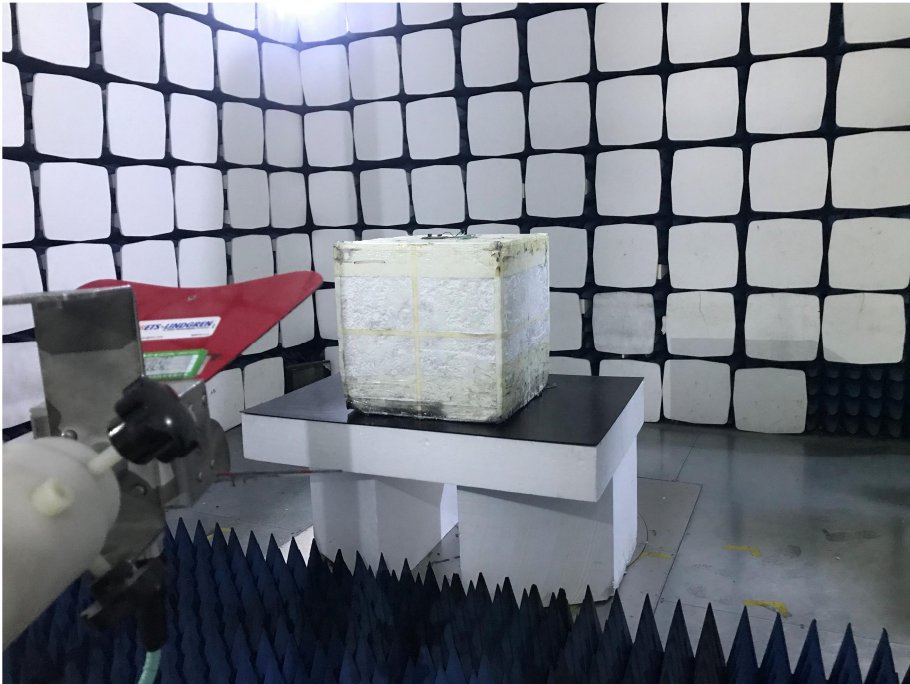

EXHIBIT 4 - TEST SETUP PHOTOGRAPHS

**Conducted Emission
Test Setup***

**Radiation Emission Test
Setup (Below 30MHz)**

Radiation Emission Test Setup (30MHz to 1GHz)

Radiation Emission Test Setup (1GHz to 18GHz)

**Radiation Emission Test
Setup (Above 18GHz)**

* Means' only test and setup for PART 15C .

******* END OF REPORT *******