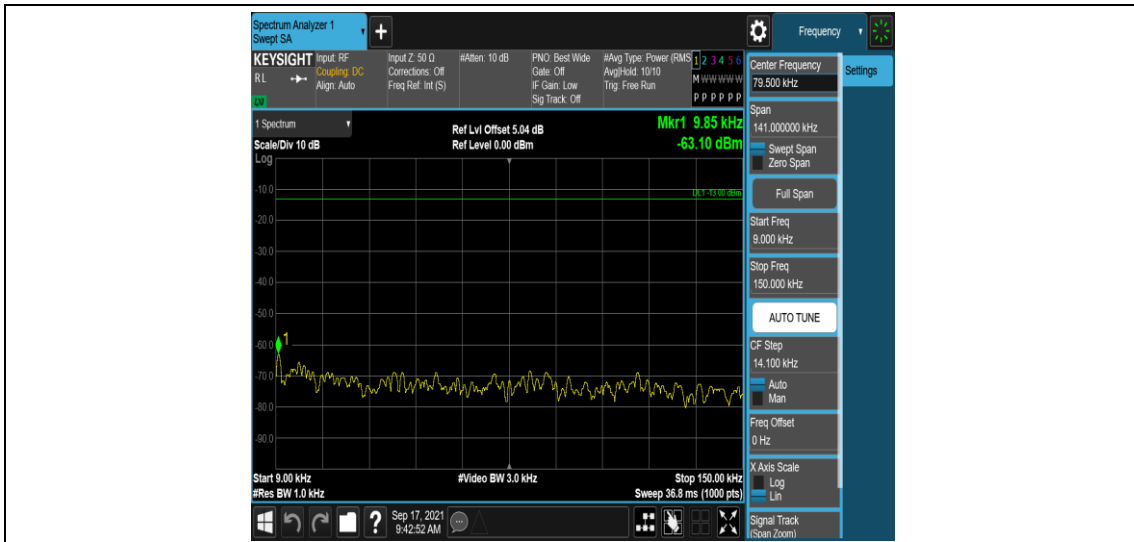

Band71-20MHz-16QAM-133322-1RB#0-Range1:0.009~0.15MHz