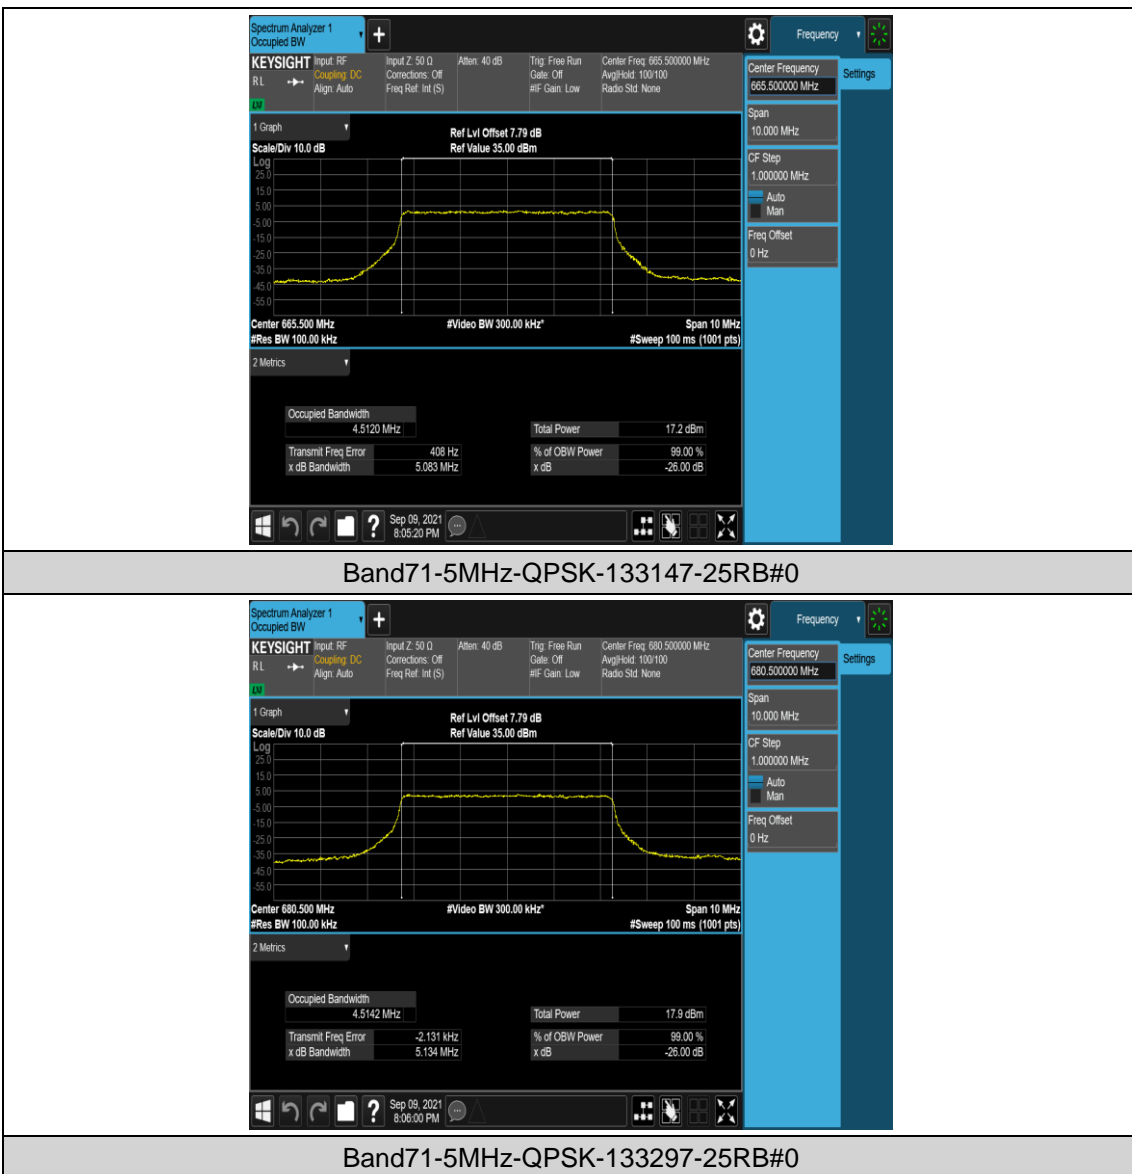

Test Graphs