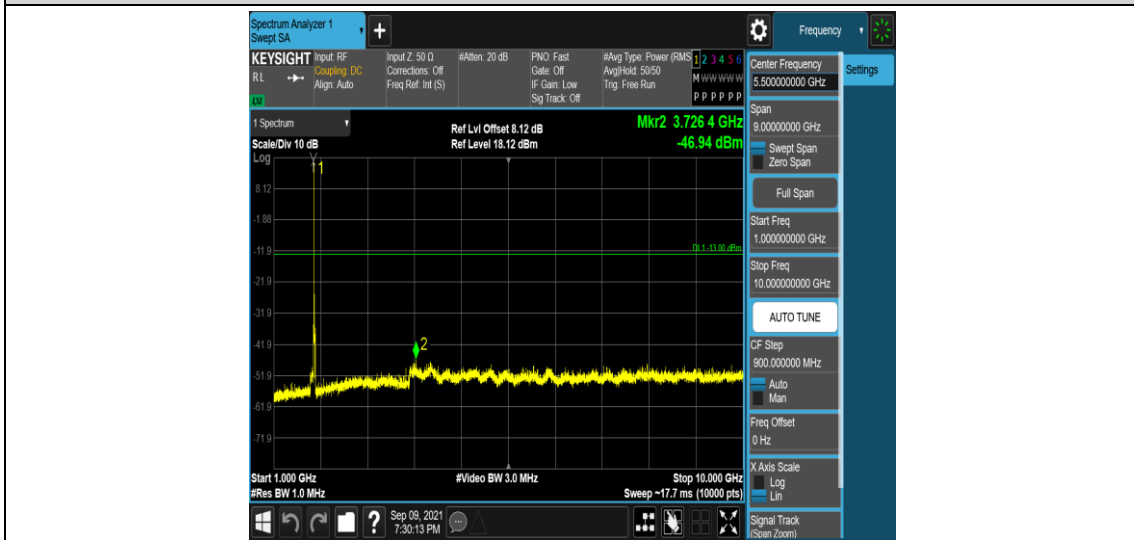

Band66-15MHz-16QAM-132597-1RB#0-Range4:1000~10000MHz