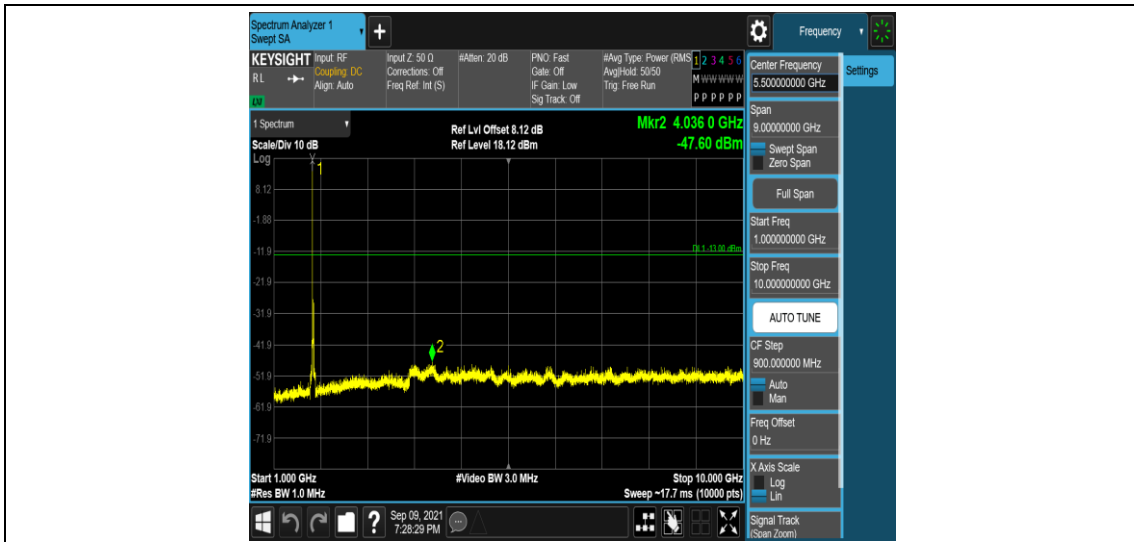

Band66-15MHz-16QAM-132322-1RB#0-Range1:0.009~0.15MHz

Band66-15MHz-16QAM-132322-1RB#0-Range2:0.15~30MHz

Band66-15MHz-16QAM-132322-1RB#0-Range3:30~1000MHz

Band66-15MHz-16QAM-132322-1RB#0-Range4:1000~10000MHz