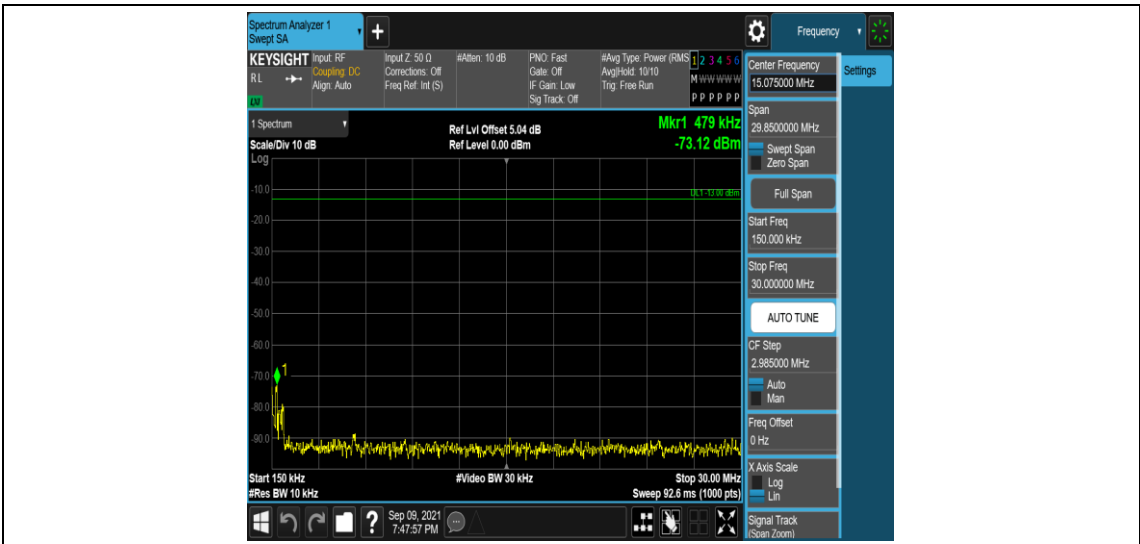

Band66-20MHz-QPSK-132072-1RB#0-Range2:0.15~30MHz