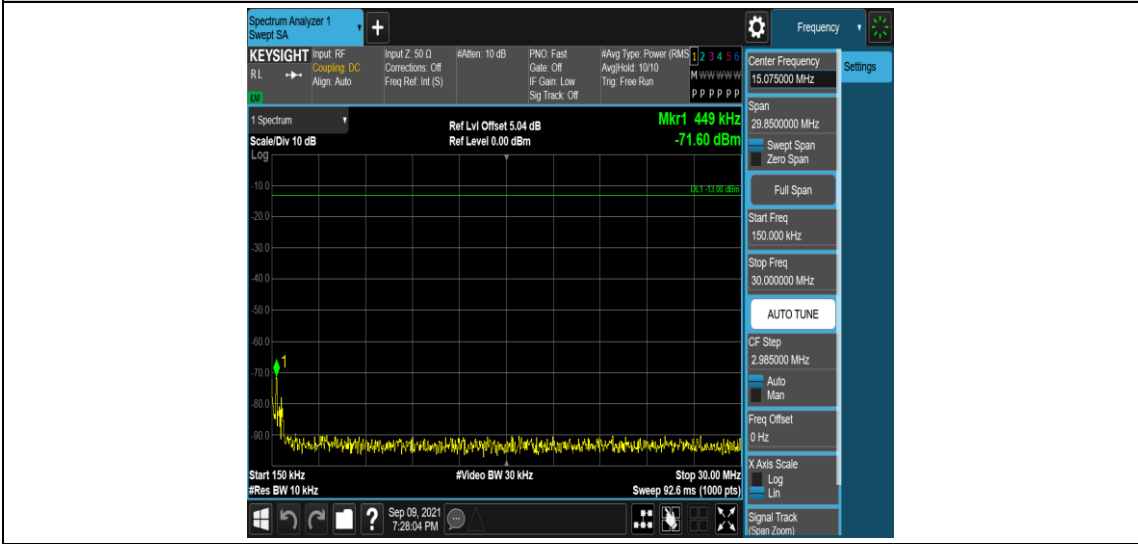

Band66-15MHz-16QAM-132322-1RB#0-Range1:0.009~0.15MHz

Band66-15MHz-16QAM-132322-1RB#0-Range2:0.15~30MHz

Band66-15MHz-16QAM-132322-1RB#0-Range3:30~1000MHz

Band66-15MHz-16QAM-132322-1RB#0-Range4:1000~10000MHz