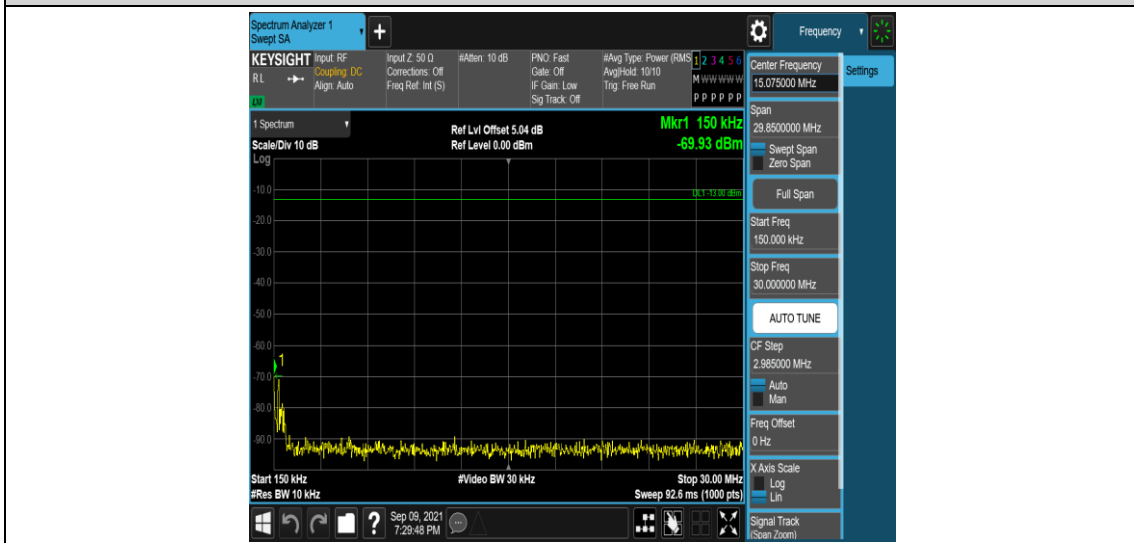

Band66-15MHz-16QAM-132597-1RB#0-Range2:0.15~30MHz