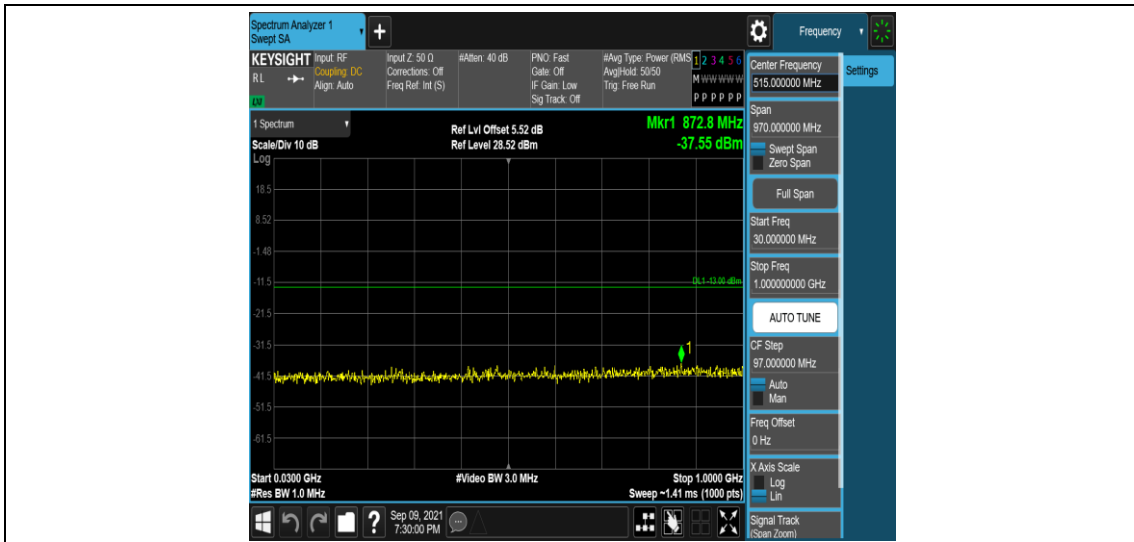

Band66-15MHz-16QAM-132597-1RB#0-Range3:30~1000MHz