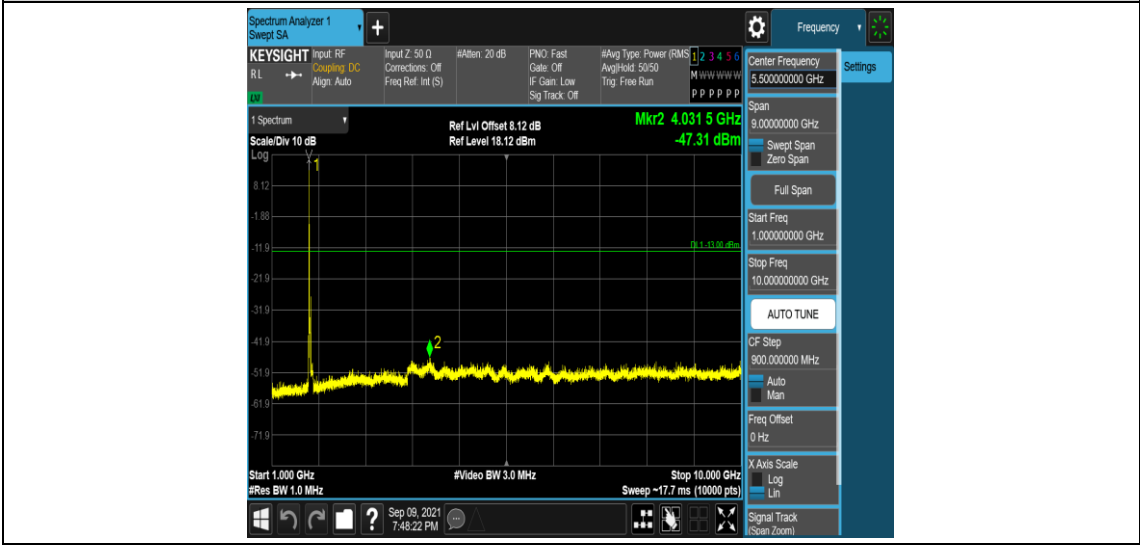

Band66-20MHz-QPSK-132072-1RB#0-Range4:1000~10000MHz