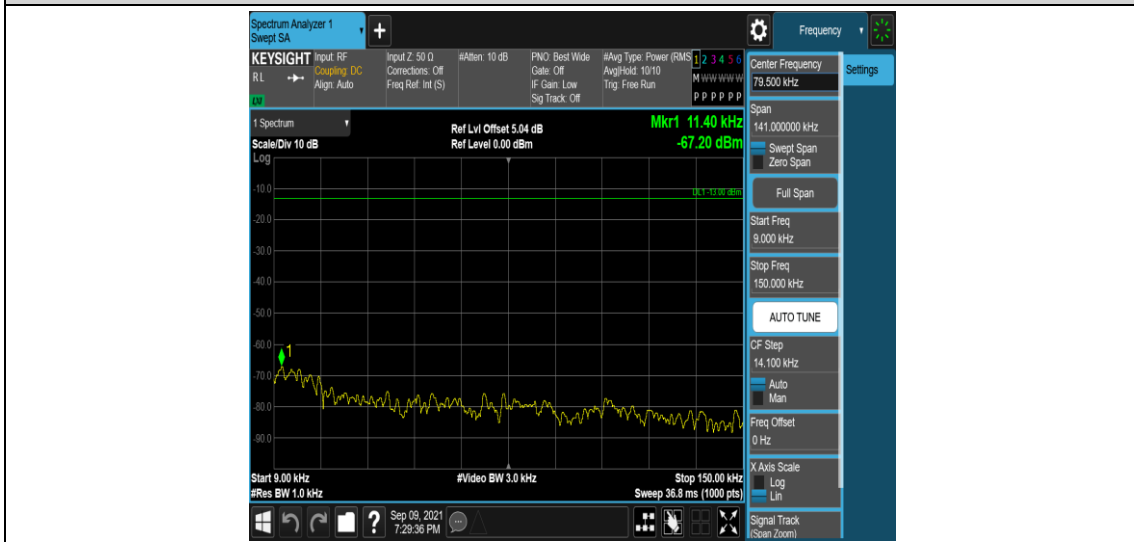

Band66-15MHz-16QAM-132322-1RB#0-Range1:0.009~0.15MHz

Band66-15MHz-16QAM-132322-1RB#0-Range2:0.15~30MHz

Band66-15MHz-16QAM-132322-1RB#0-Range3:30~1000MHz

Band66-15MHz-16QAM-132322-1RB#0-Range4:1000~10000MHz