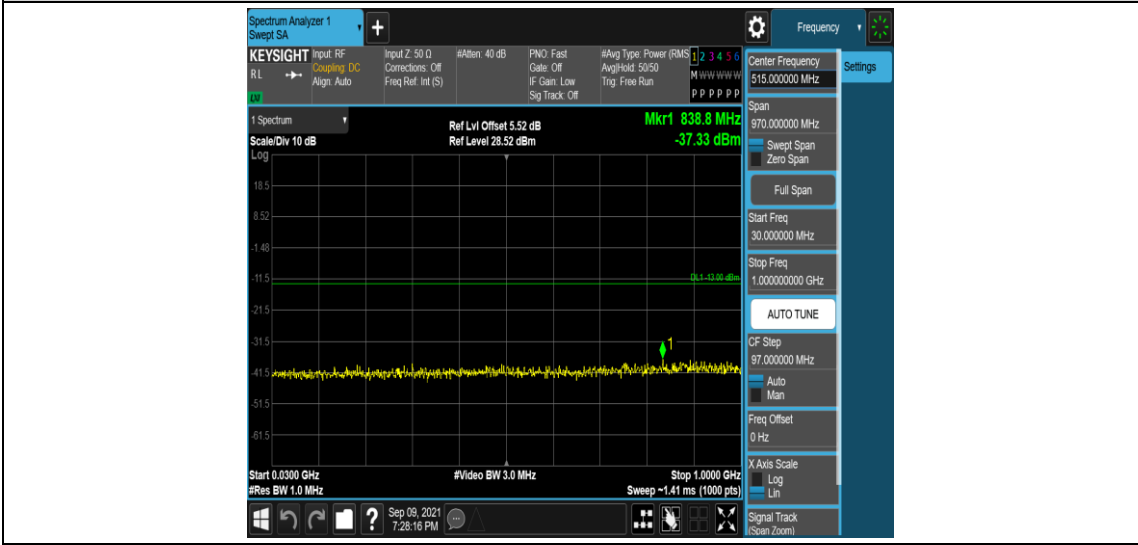

Band66-15MHz-16QAM-132322-1RB#0-Range1:0.009~0.15MHz

Band66-15MHz-16QAM-132322-1RB#0-Range2:0.15~30MHz

Band66-15MHz-16QAM-132322-1RB#0-Range3:30~1000MHz

Band66-15MHz-16QAM-132322-1RB#0-Range4:1000~10000MHz