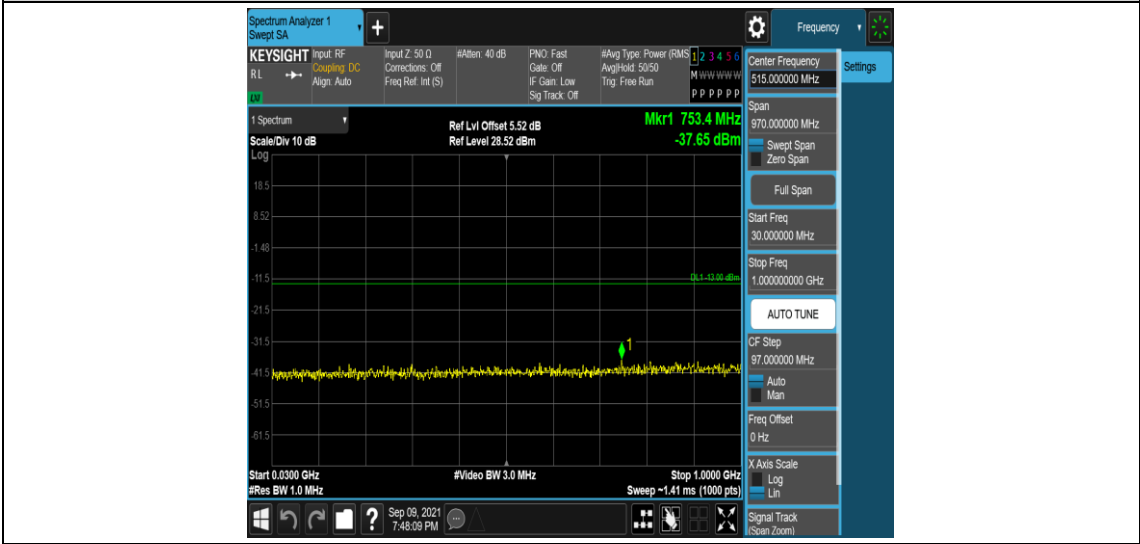

Band66-20MHz-QPSK-132072-1RB#0-Range3:30~1000MHz