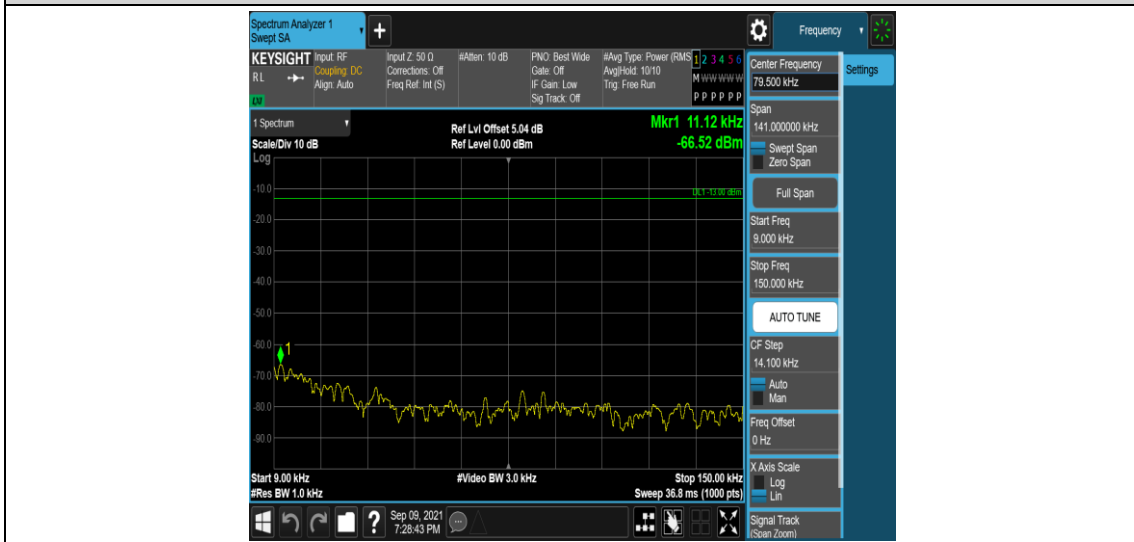

Band66-15MHz-QPSK-132322-1RB#0-Range4:1000~10000MHz

Band66-15MHz-QPSK-132597-1RB#0-Range1:0.009~0.15MHz