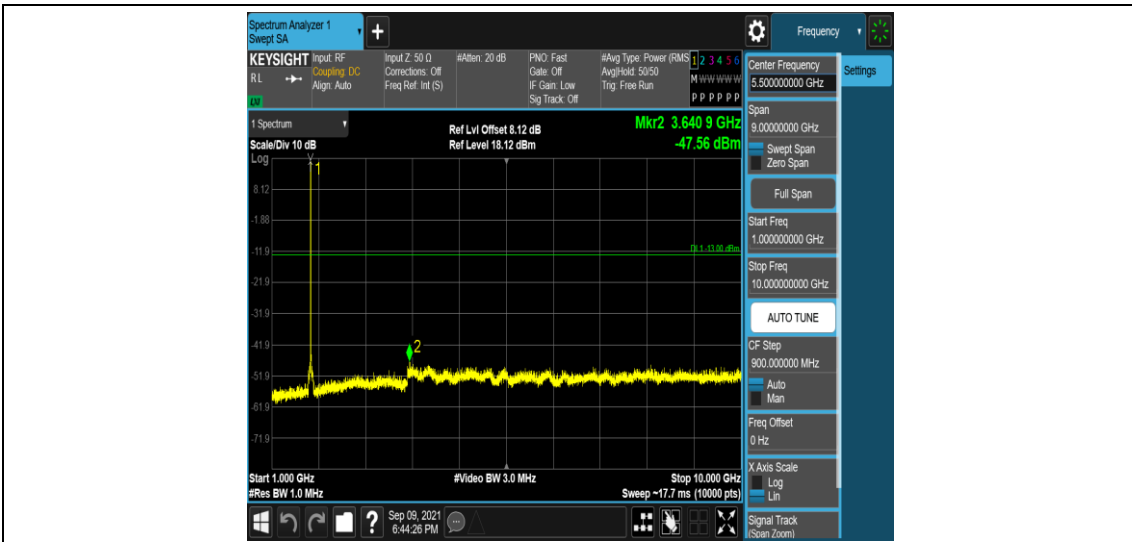

Band66-5MHz-16QAM-132322-1RB#0-Range3:30~1000MHz

Band66-5MHz-16QAM-132322-1RB#0-Range4: 1000~10000MHz