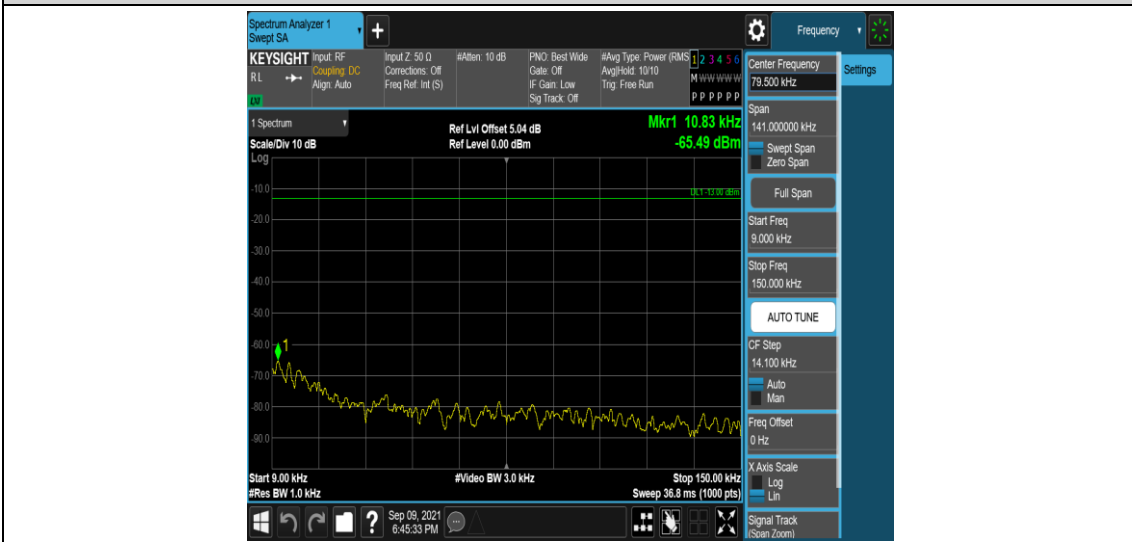

Band66-5MHz-16QAM-131997-1RB#0-Range1:0.009~0.15MHz

Band66-5MHz-16QAM-131997-1RB#0-Range2:0.15~30MHz

Band66-5MHz-16QAM-131997-1RB#0-Range3:30~1000MHz

Band66-5MHz-16QAM-131997-1RB#0-Range4:1000~10000MHz

Band66-5MHz-16QAM-132322-1RB#0-Range1:0.009~0.15MHz

Band66-5MHz-16QAM-132322-1RB#0-Range2:0.15~30MHz

Band66-5MHz-16QAM-132322-1RB#0-Range3:30~1000MHz

Band66-5MHz-16QAM-132322-1RB#0-Range4: 1000~10000MHz

Band66-5MHz-16QAM-132647-1RB#0-Range1:0.009~0.15MHz

Band66-5MHz-16QAM-132647-1RB#0-Range2:0.15~30MHz