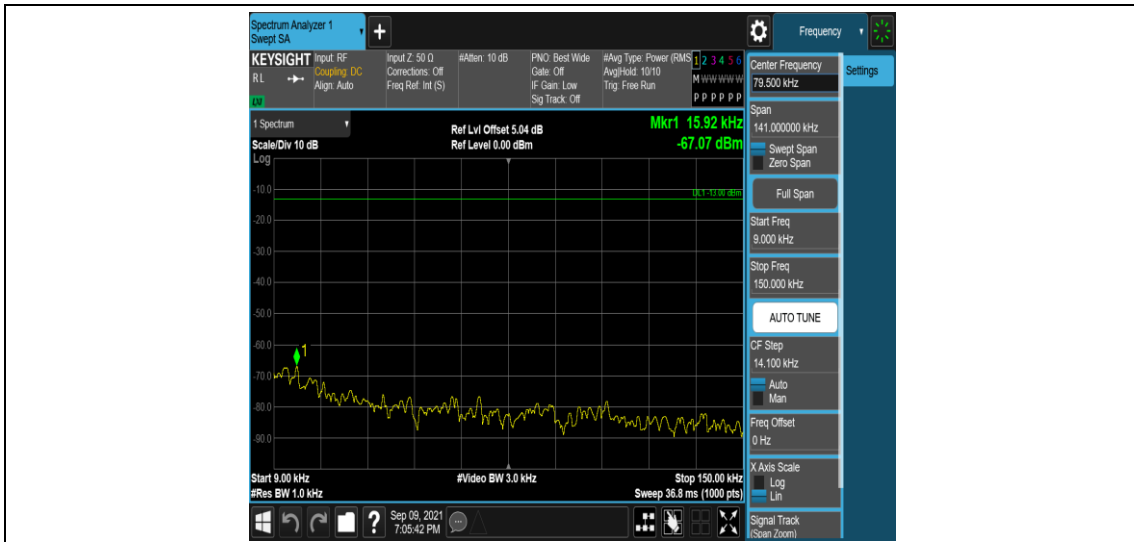

Band66-10MHz-16QAM-132022-1RB#0-Range4:1000~10000MHz

Band66-10MHz-16QAM-132322-1RB#0-Range1:0.009~0.15MHz