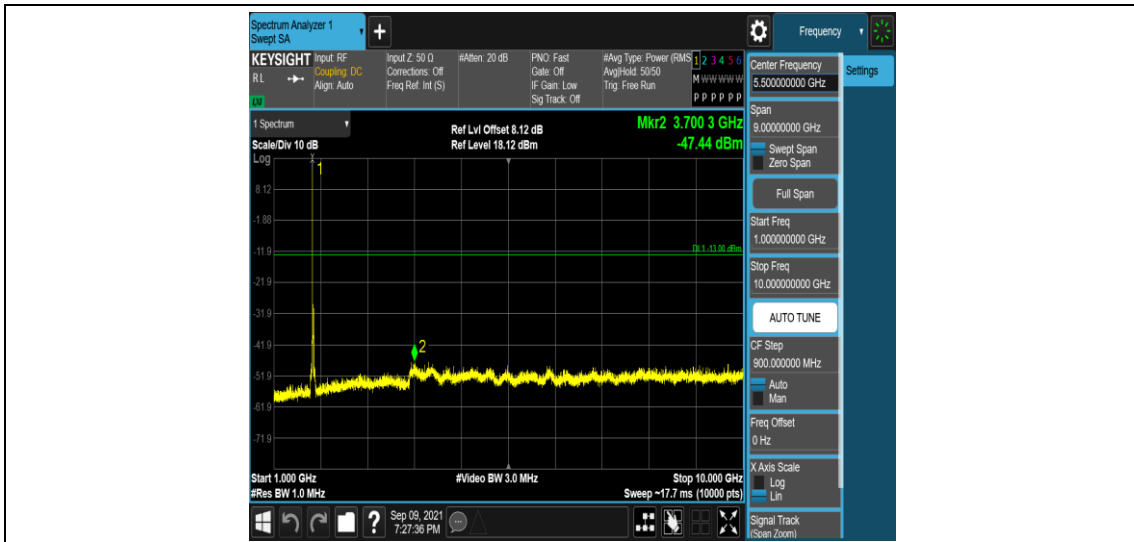

Band66-15MHz-QPSK-132322-1RB#0-Range3:30~1000MHz

Band66-15MHz-QPSK-132322-1RB#0-Range4:1000~10000MHz