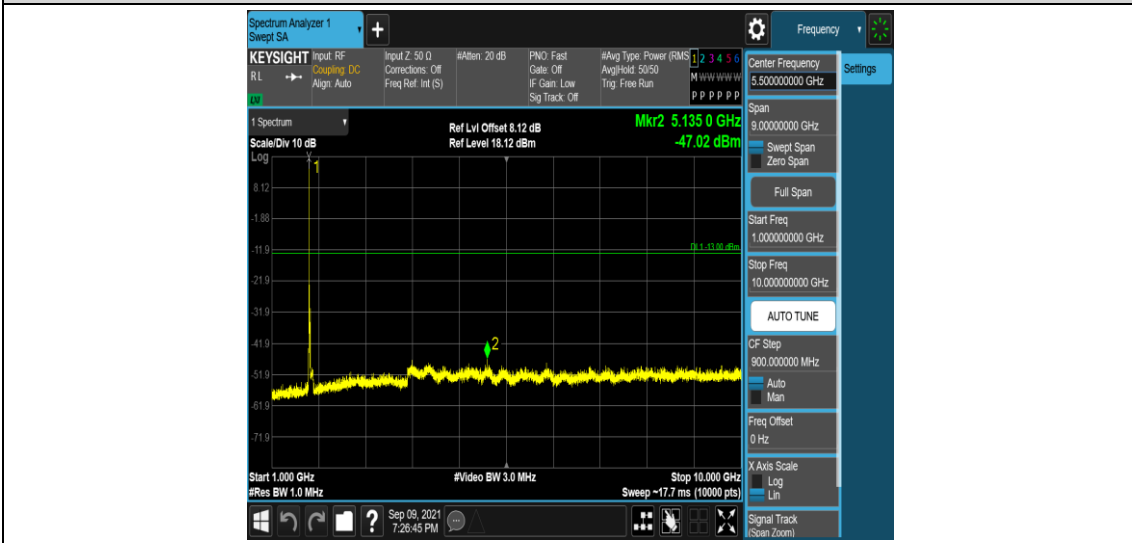

Band66-15MHz-QPSK-132597-1RB#0-Range4:1000~10000MHz

Band66-15MHz-16QAM-132047-1RB#0-Range1:0.009~0.15MHz

Band66-15MHz-16QAM-132047-1RB#0-Range2:0.15~30MHz

Band66-15MHz-16QAM-132047-1RB#0-Range3:30~1000MHz