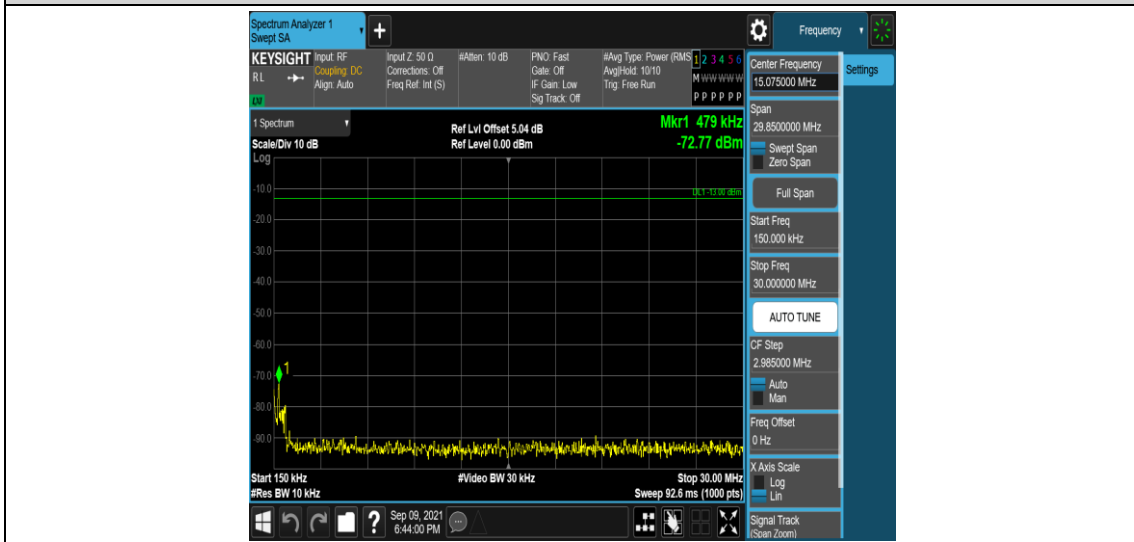

Band66-5MHz-16QAM-131997-1RB#0-Range1:0.009~0.15MHz

Band66-5MHz-16QAM-131997-1RB#0-Range2:0.15~30MHz

Band66-5MHz-16QAM-131997-1RB#0-Range3:30~1000MHz

Band66-5MHz-16QAM-131997-1RB#0-Range4:1000~10000MHz

Band66-5MHz-16QAM-132322-1RB#0-Range1:0.009~0.15MHz

Band66-5MHz-16QAM-132322-1RB#0-Range2:0.15~30MHz

Band66-5MHz-16QAM-132322-1RB#0-Range3:30~1000MHz

Band66-5MHz-16QAM-132322-1RB#0-Range4: 1000~10000MHz

Band66-5MHz-16QAM-132647-1RB#0-Range1:0.009~0.15MHz

Band66-5MHz-16QAM-132647-1RB#0-Range2:0.15~30MHz