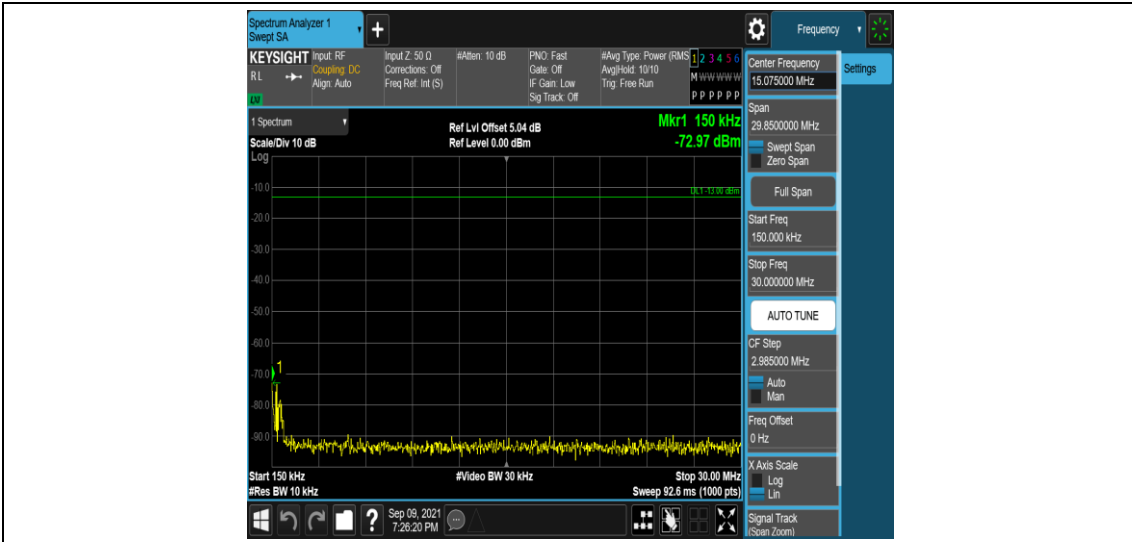

Band66-15MHz-16QAM-132047-1RB#0-Range1:0.009~0.15MHz

Band66-15MHz-16QAM-132047-1RB#0-Range2:0.15~30MHz