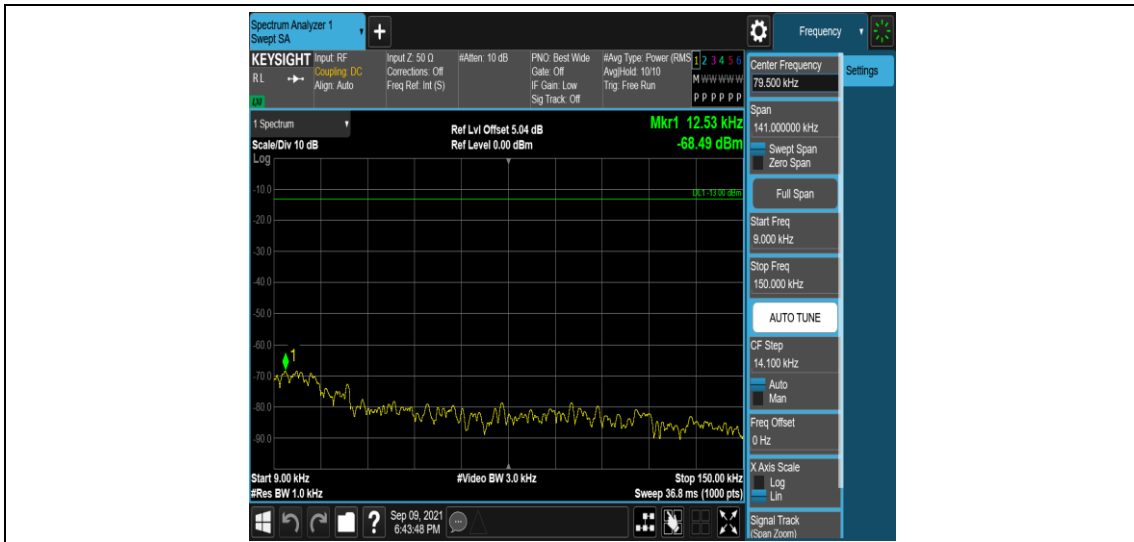

Band66-5MHz-16QAM-131997-1RB#0-Range1:0.009~0.15MHz

Band66-5MHz-16QAM-131997-1RB#0-Range2:0.15~30MHz

Band66-5MHz-16QAM-131997-1RB#0-Range3:30~1000MHz

Band66-5MHz-16QAM-131997-1RB#0-Range4:1000~10000MHz

Band66-5MHz-16QAM-132322-1RB#0-Range1:0.009~0.15MHz

Band66-5MHz-16QAM-132322-1RB#0-Range2:0.15~30MHz

Band66-5MHz-16QAM-132322-1RB#0-Range3:30~1000MHz

Band66-5MHz-16QAM-132322-1RB#0-Range4: 1000~10000MHz

Band66-5MHz-16QAM-132647-1RB#0-Range1:0.009~0.15MHz

Band66-5MHz-16QAM-132647-1RB#0-Range2:0.15~30MHz