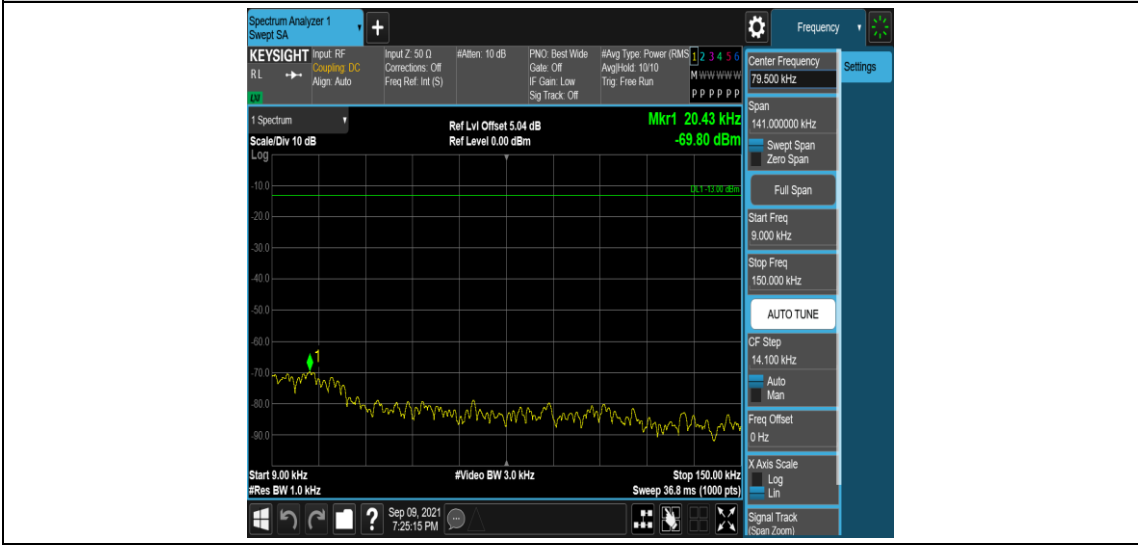

Band66-10MHz-16QAM-132622-1RB#0-Range4:1000~10000MHz

Band66-15MHz-QPSK-132047-1RB#0-Range1:0.009~0.15MHz