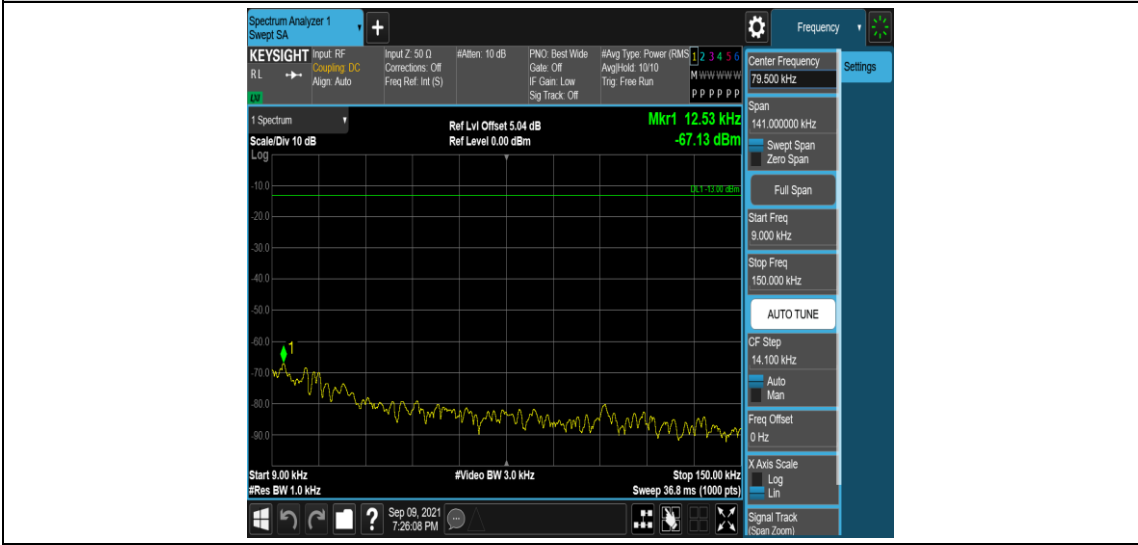

Band66-15MHz-QPSK-132597-1RB#0-Range4:1000~10000MHz

Band66-15MHz-16QAM-132047-1RB#0-Range1:0.009~0.15MHz