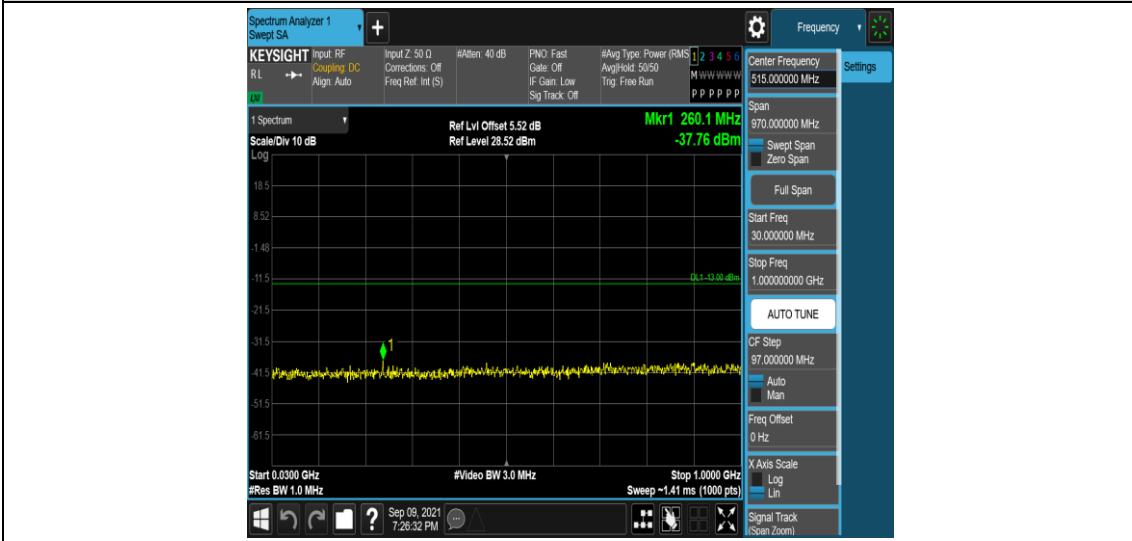

Band66-15MHz-16QAM-132047-1RB#0-Range2:0.15~30MHz

Band66-15MHz-16QAM-132047-1RB#0-Range3:30~1000MHz