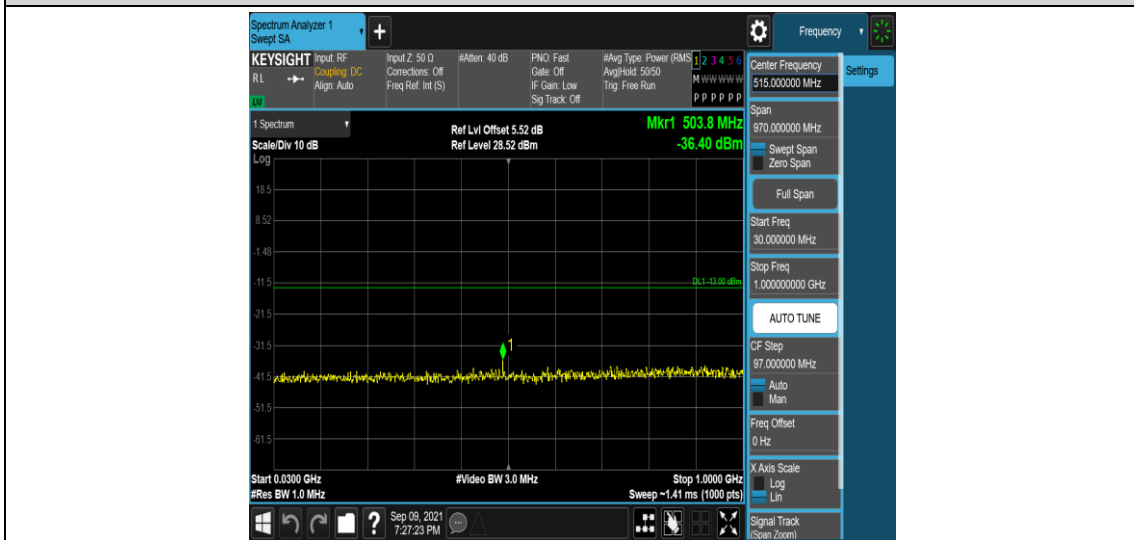

Band66-15MHz-QPSK-132047-1RB#0-Range2:0.15~30MHz

Band66-15MHz-QPSK-132047-1RB#0-Range3:30~1000MHz

Band66-15MHz-QPSK-132047-1RB#0-Range4: 1000~10000MHz

Band66-15MHz-QPSK-132322-1RB#0-Range1:0.009~0.15MHz

Band66-15MHz-QPSK-132322-1RB#0-Range2:0.15~30MHz