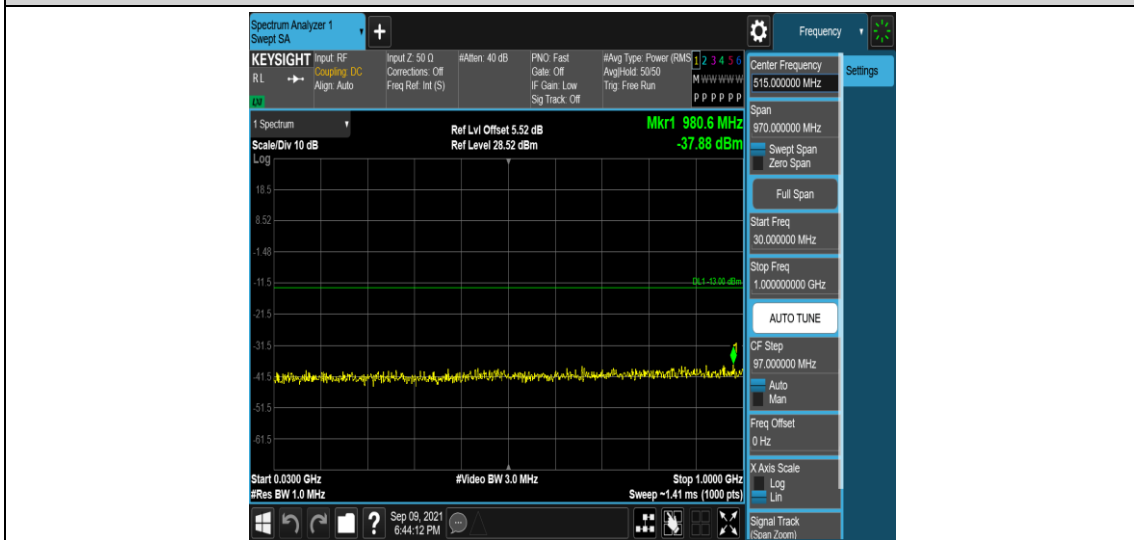

Band66-5MHz-16QAM-132322-1RB#0-Range2:0.15~30MHz

Band66-5MHz-16QAM-132322-1RB#0-Range3:30~1000MHz