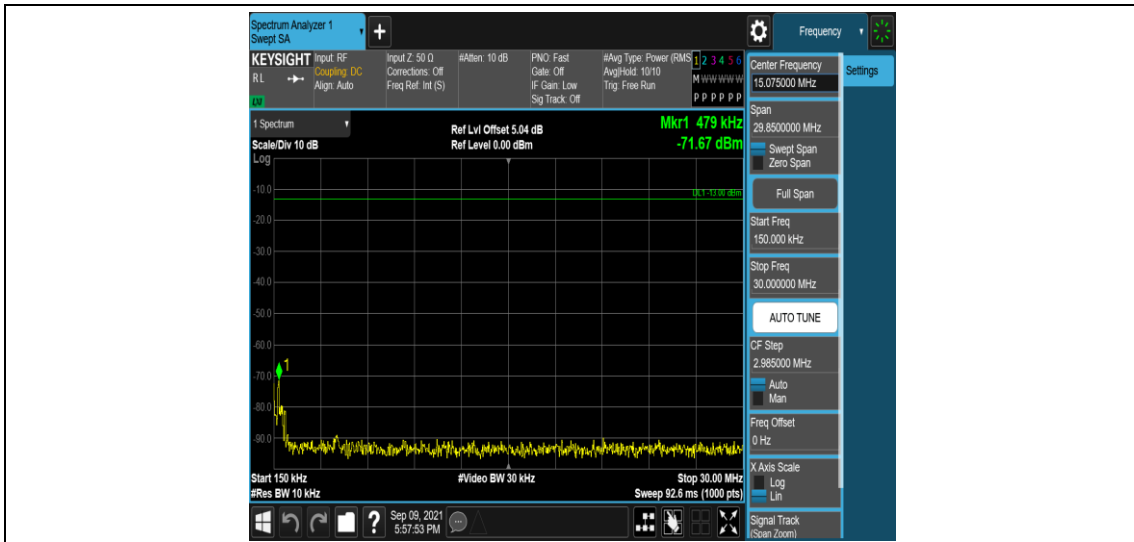

Band66-1.4MHz-QPSK-131979-1RB#0-Range2:0.15~30MHz