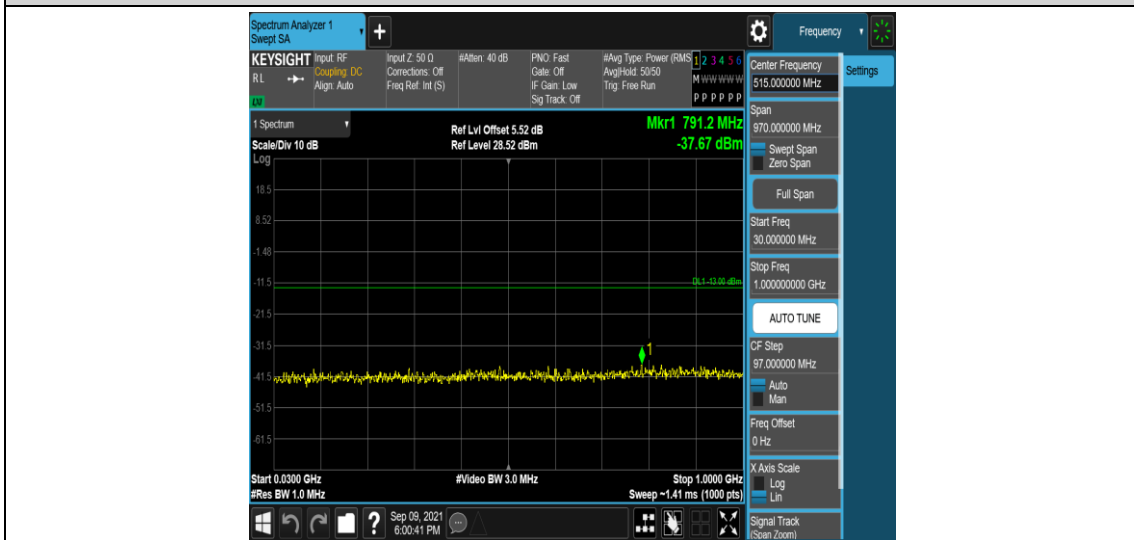

Band66-1.4MHz-16QAM-132322-1RB#0-Range2:0.15~30MHz

Band66-1.4MHz-16QAM-132322-1RB#0-Range3:30~1000MHz