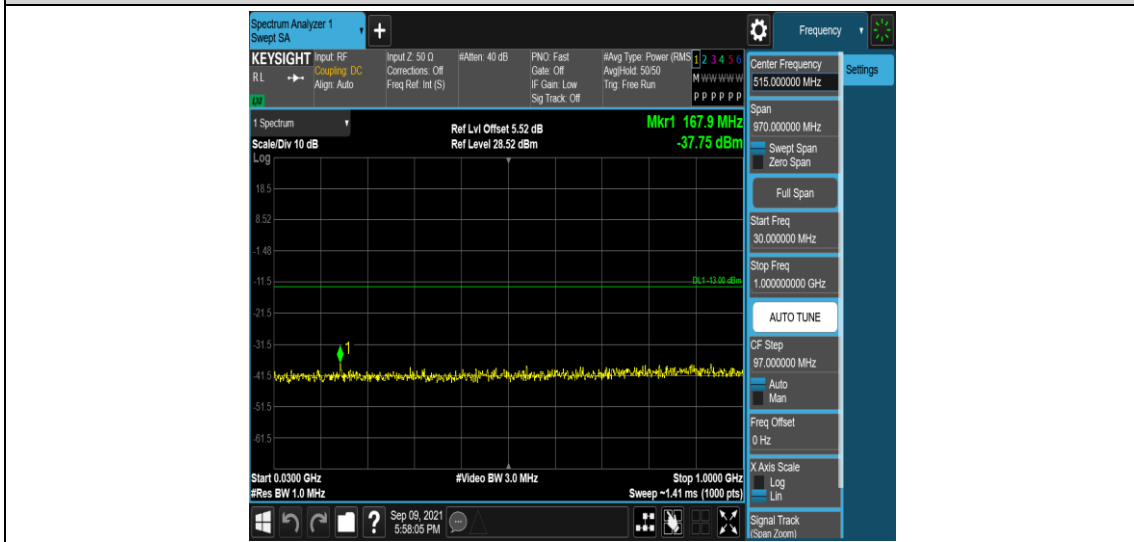

Band66-1.4MHz-QPSK-131979-1RB#0-Range2:0.15~30MHz

Band66-1.4MHz-QPSK-131979-1RB#0-Range3:30~1000MHz