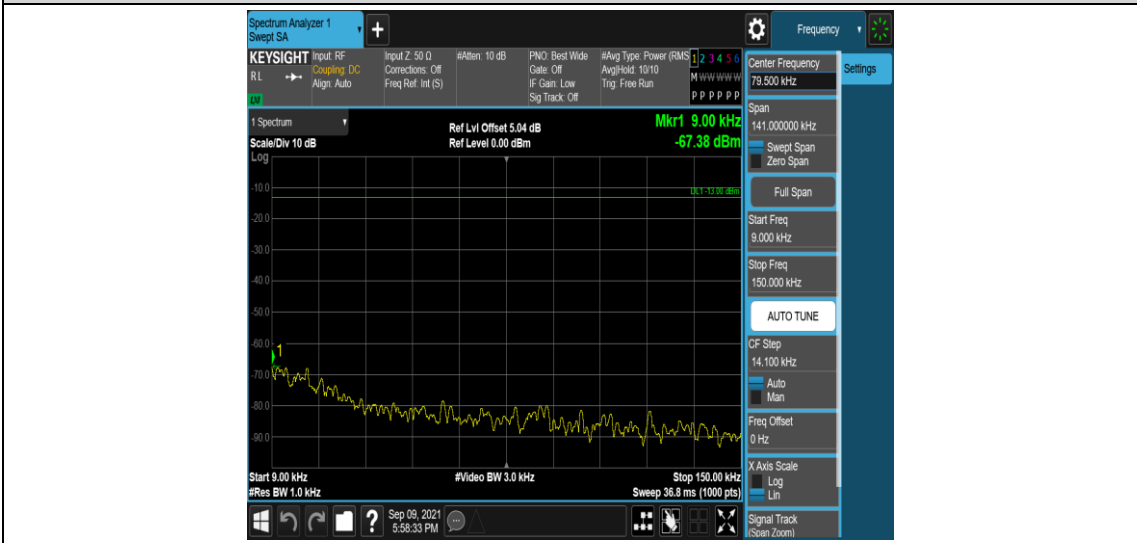

Band66-1.4MHz-QPSK-132665-1RB#0-Range4:1000~10000MHz

Band66-1.4MHz-16QAM-131979-1RB#0-Range1:0.009~0.15MHz