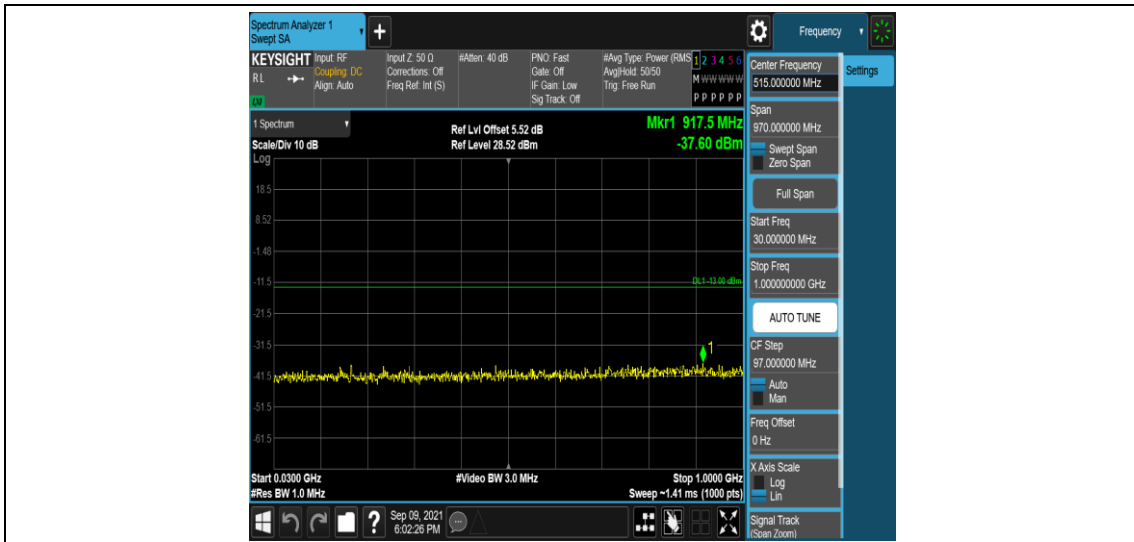

Band66-1.4MHz-16QAM-132665-1RB#0-Range2:0.15~30MHz

Band66-1.4MHz-16QAM-132665-1RB#0-Range3:30~1000MHz