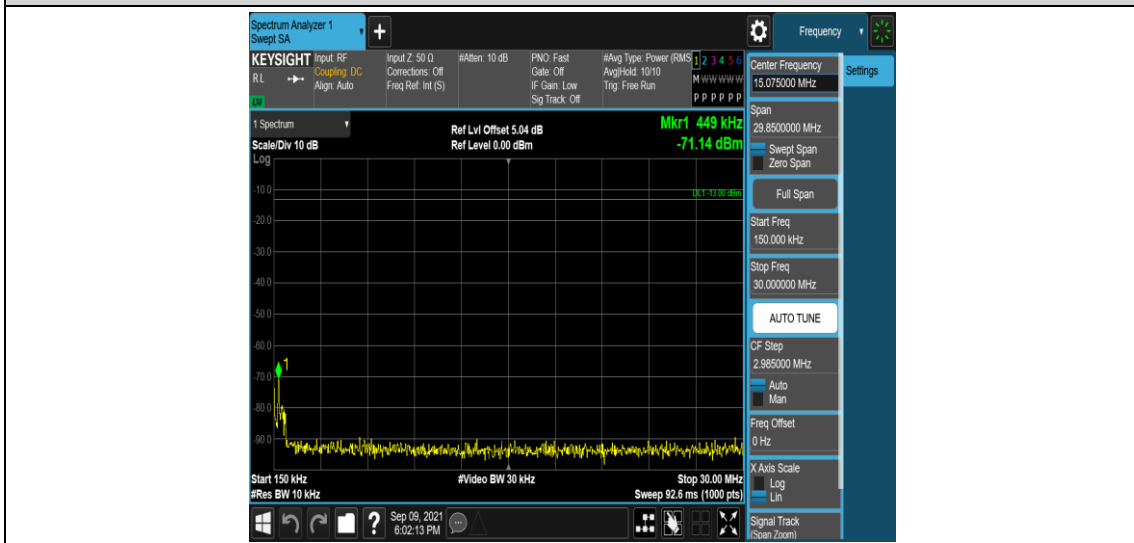

Band66-1.4MHz-16QAM-132322-1RB#0-Range2:0.15~30MHz

Band66-1.4MHz-16QAM-132322-1RB#0-Range3:30~1000MHz

Band66-1.4MHz-16QAM-132322-1RB#0-Range4:1000~10000MHz

Band66-1.4MHz-16QAM-132665-1RB#0-Range1:0.009~0.15MHz