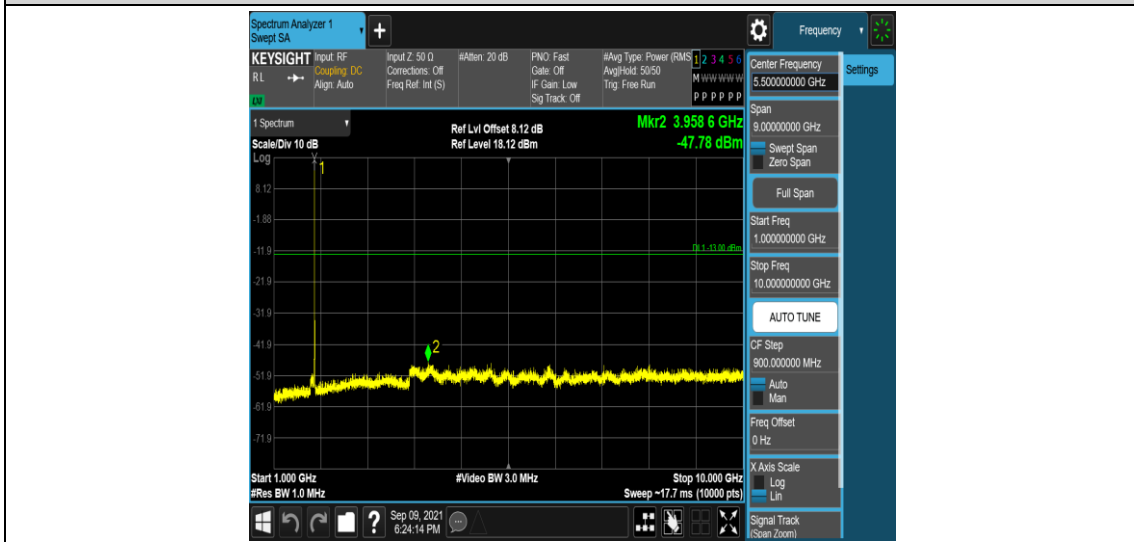

Band66-3MHz-16QAM-132657-1RB#0-Range3:30~1000MHz

Band66-3MHz-16QAM-132657-1RB#0-Range4:1000~10000MHz