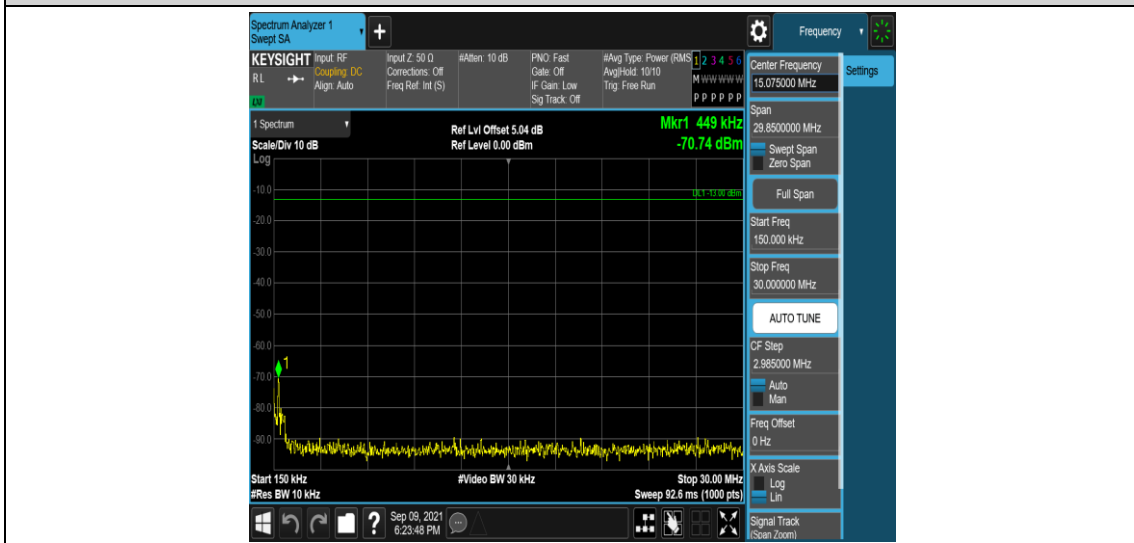

Band66-3MHz-16QAM-132322-1RB#0-Range1:0.009~0.15MHz

Band66-3MHz-16QAM-132322-1RB#0-Range2:0.15~30MHz

Band66-3MHz-16QAM-132322-1RB#0-Range3:30~1000MHz

Band66-3MHz-16QAM-132322-1RB#0-Range4: 1000~10000MHz

Band66-3MHz-16QAM-132657-1RB#0-Range1: 0.009~0.15MHz