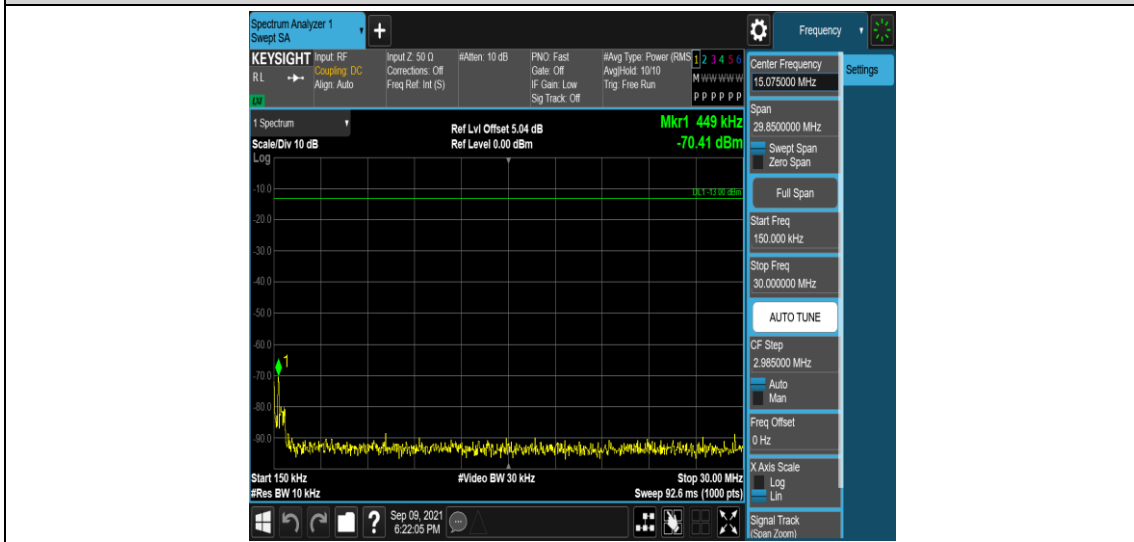

Band66-3MHz-16QAM-132322-1RB#0-Range1:0.009~0.15MHz

Band66-3MHz-16QAM-132322-1RB#0-Range2:0.15~30MHz