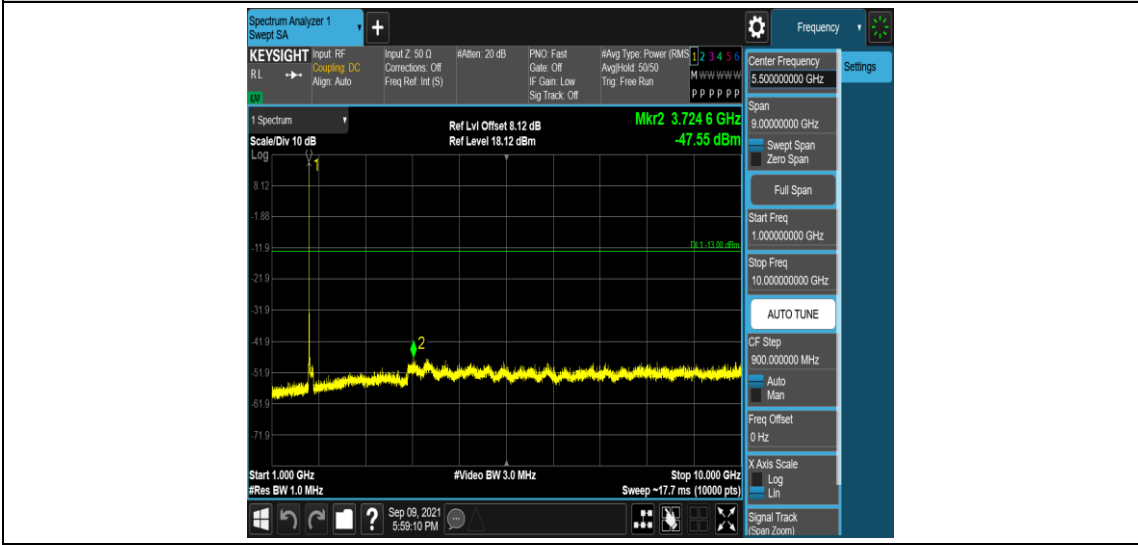

Band66-1.4MHz-16QAM-131979-1RB#0-Range3:30~1000MHz

Band66-1.4MHz-16QAM-131979-1RB#0-Range4:1000~10000MHz