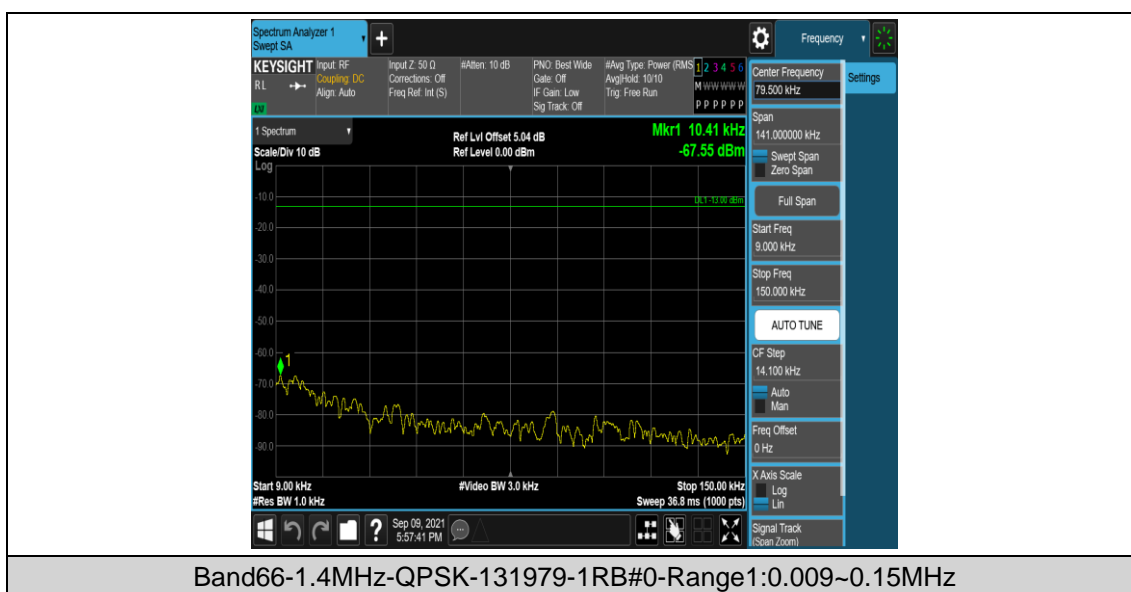

Test Graphs