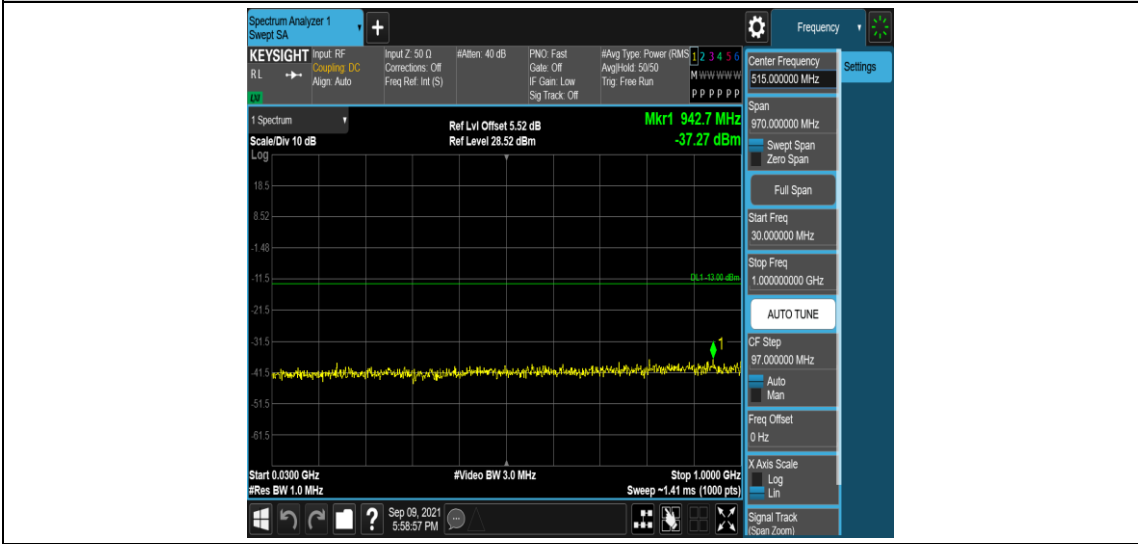

Band66-1.4MHz-16QAM-131979-1RB#0-Range2:0.15~30MHz

Band66-1.4MHz-16QAM-131979-1RB#0-Range3:30~1000MHz