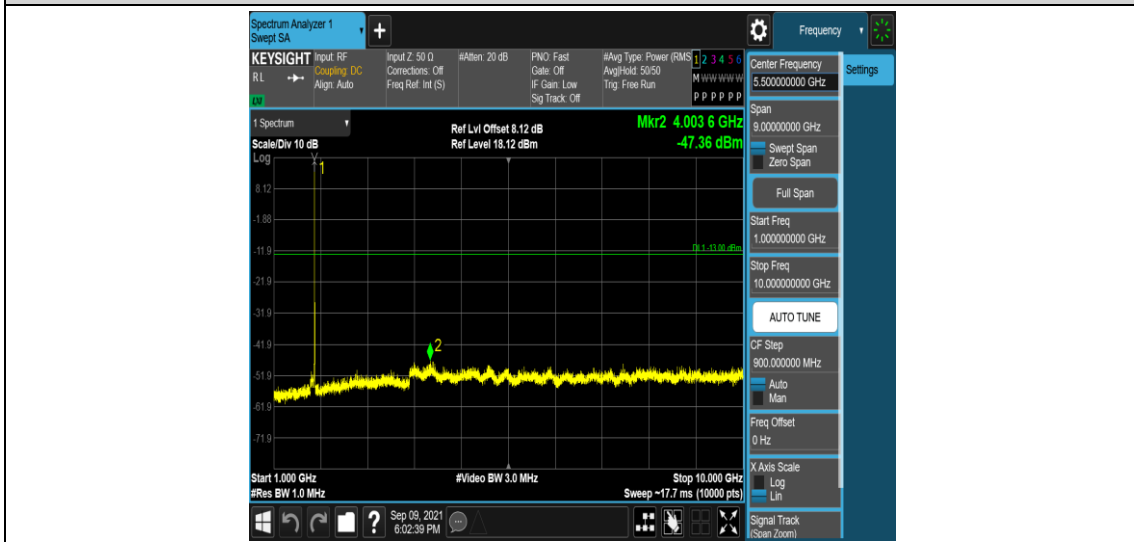

Band66-1.4MHz-16QAM-132665-1RB#0-Range3:30~1000MHz

Band66-1.4MHz-16QAM-132665-1RB#0-Range4:1000~10000MHz