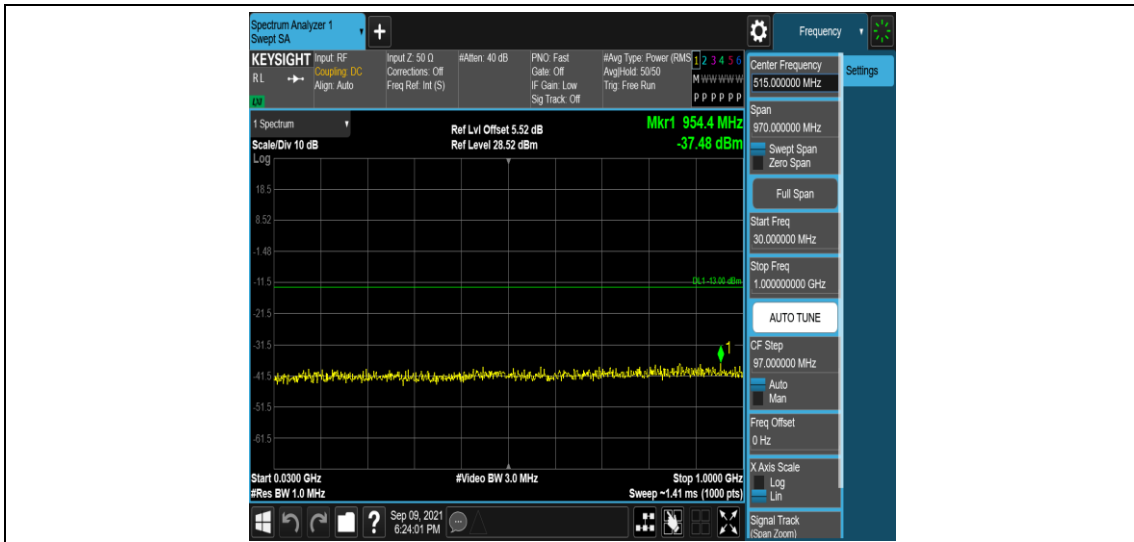

Band66-3MHz-16QAM-132657-1RB#0-Range2: 0.15~30MHz

Band66-3MHz-16QAM-132657-1RB#0-Range3:30~1000MHz