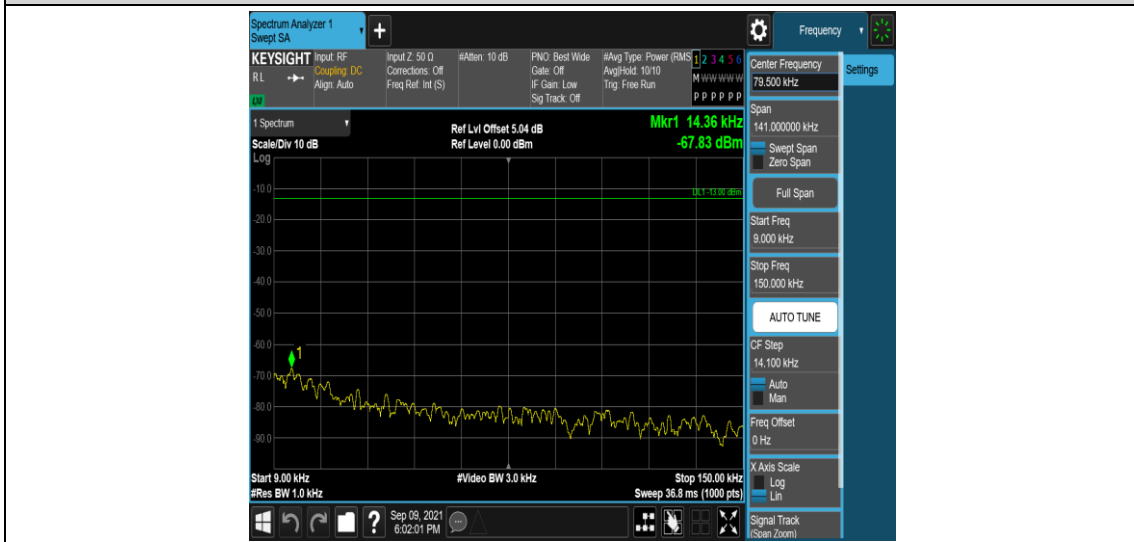

Band66-1.4MHz-16QAM-131979-1RB#0-Range2:0.15~30MHz

Band66-1.4MHz-16QAM-131979-1RB#0-Range3:30~1000MHz

Band66-1.4MHz-16QAM-131979-1RB#0-Range4:1000~10000MHz

Band66-1.4MHz-16QAM-132322-1RB#0-Range1:0.009~0.15MHz

Band66-1.4MHz-16QAM-132322-1RB#0-Range2:0.15~30MHz

Band66-1.4MHz-16QAM-132322-1RB#0-Range3:30~1000MHz

Band66-1.4MHz-16QAM-132322-1RB#0-Range4:1000~10000MHz

Band66-1.4MHz-16QAM-132665-1RB#0-Range1:0.009~0.15MHz