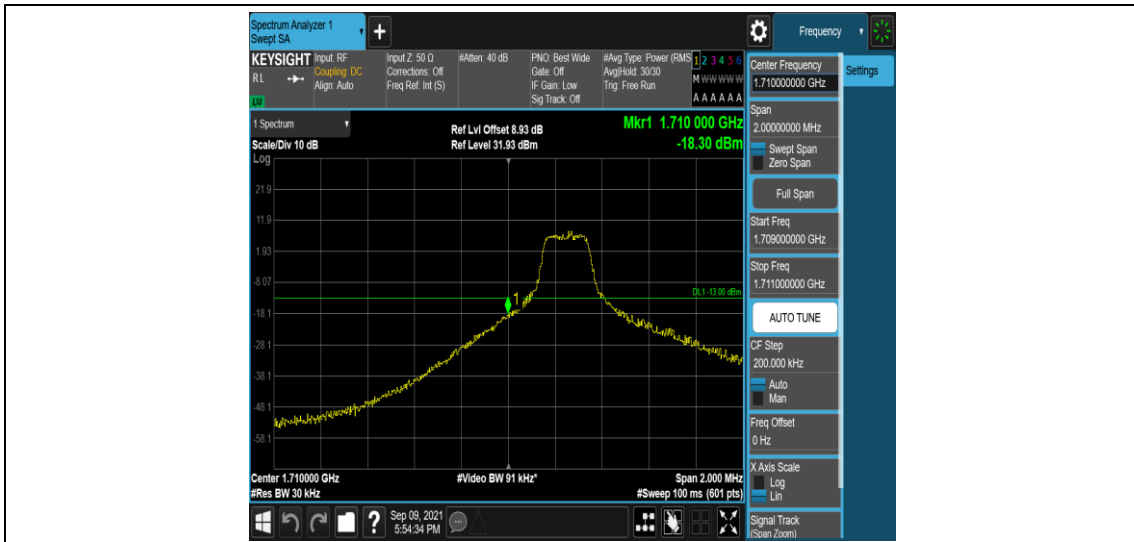

Test Graphs

Band66-1.4MHz-QPSK-132665-1RB#0

Band66-1.4MHz-QPSK-132665-1RB#5

Band66-1.4MHz-QPSK-132665-6RB#0

Band66-1.4MHz-16QAM-131979-1RB#0

Band66-1.4MHz-16QAM-131979-1RB#5

Band66-1.4MHz-16QAM-131979-6RB#0