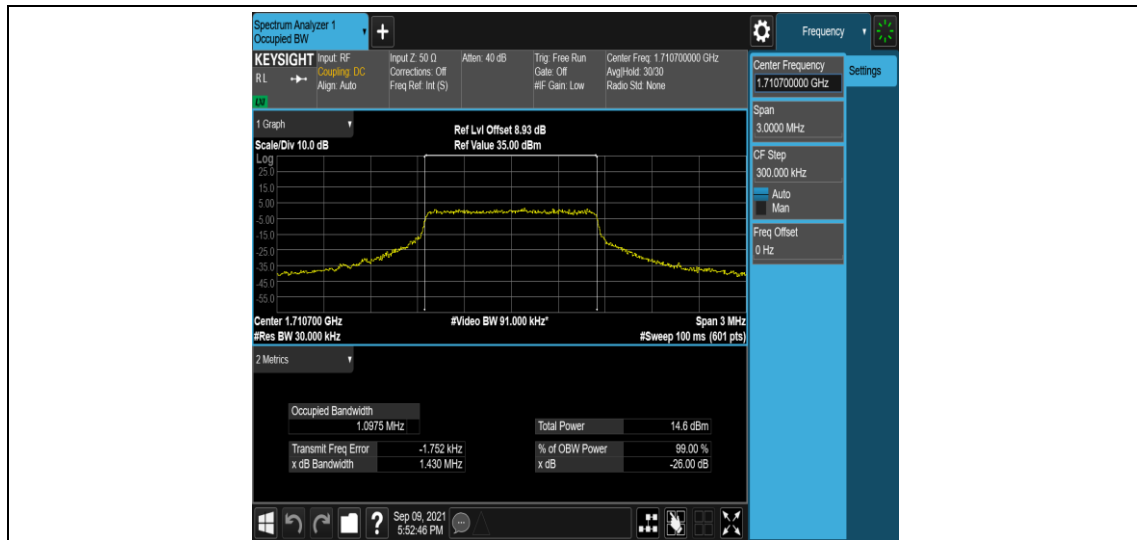

Band66	20MHz	16QAM	132072	100RB#0	17.881	18.90	PASS
Band66	20MHz	16QAM	132322	100RB#0	17.965	18.99	PASS
Band66	20MHz	16QAM	132572	100RB#0	17.872	18.92	PASS

Test Graphs