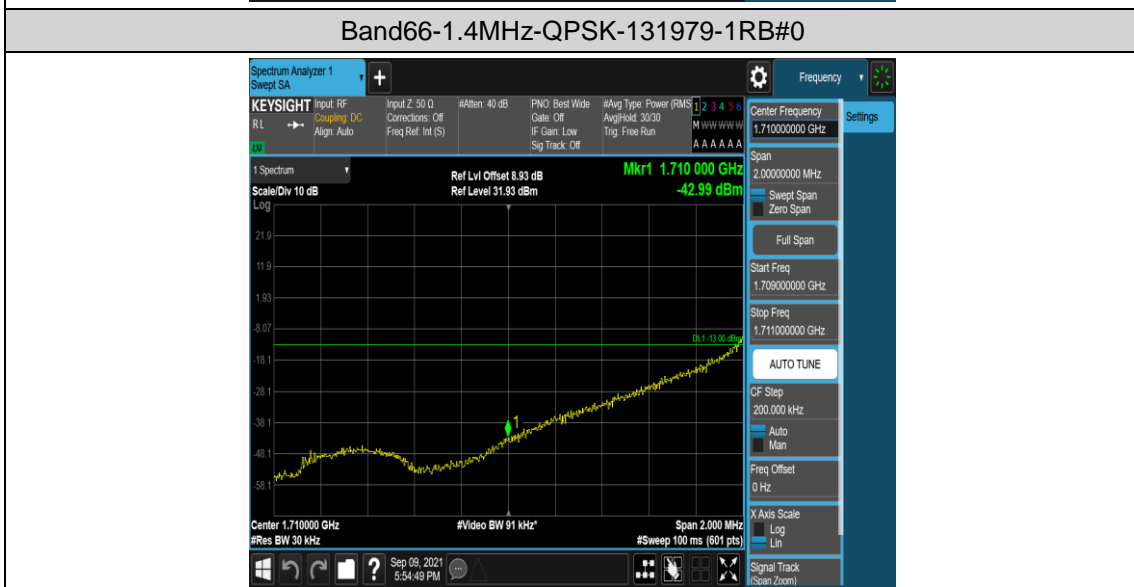

Test Graphs