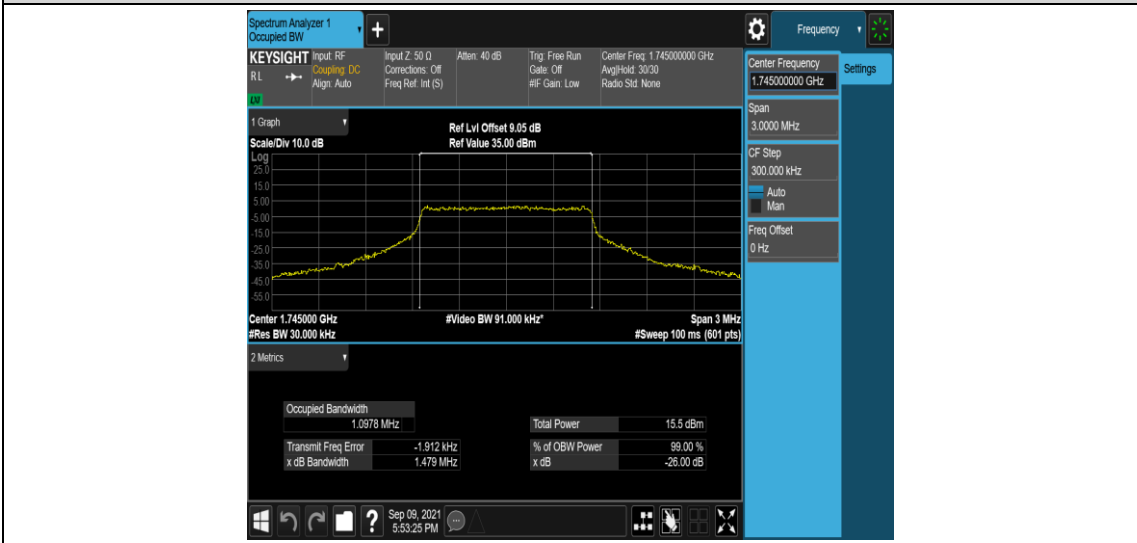

Band66	20MHz	16QAM	132072	100RB#0	17.881	18.90	PASS
Band66	20MHz	16QAM	132322	100RB#0	17.965	18.99	PASS
Band66	20MHz	16QAM	132572	100RB#0	17.872	18.92	PASS

Test Graphs

Band66-1.4MHz-QPSK-132665-6RB#0

Band66-1.4MHz-16QAM-131979-6RB#0