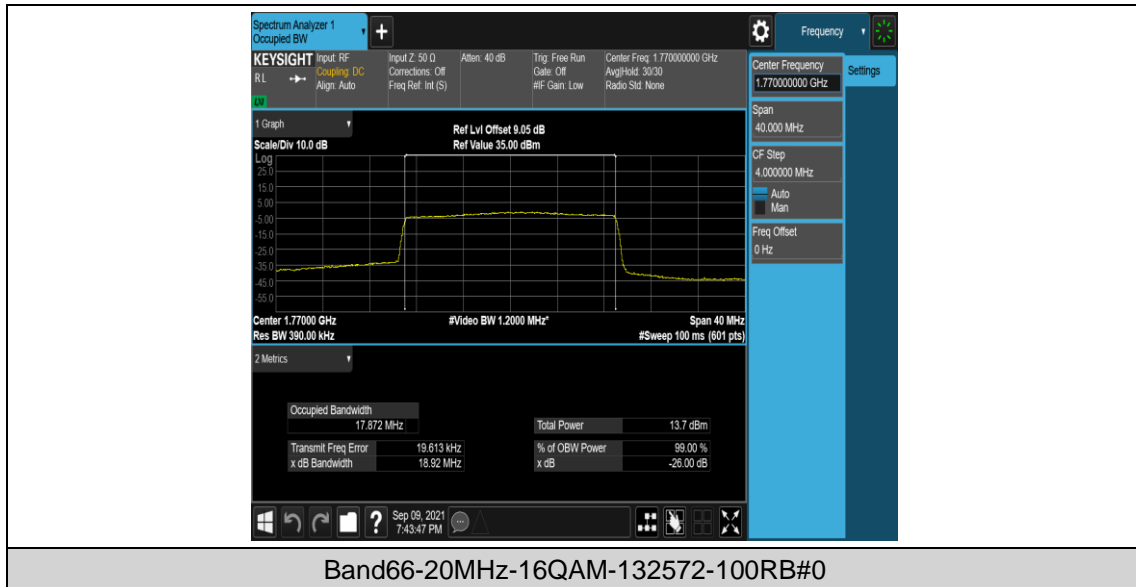

Band66-20MHz-16QAM-132572-100RB#0

Appendix D: Band Edge

Test Result

Band	Bandwidth	Modulation	Channel	RB Configuration	Verdict
Band66	1.4MHz	QPSK	131979	1RB#0	PASS
Band66	1.4MHz	QPSK	131979	1RB#5	PASS
Band66	1.4MHz	QPSK	131979	6RB#0	PASS
Band66	1.4MHz	QPSK	132665	1RB#0	PASS
Band66	1.4MHz	QPSK	132665	1RB#5	PASS
Band66	1.4MHz	QPSK	132665	6RB#0	PASS
Band66	1.4MHz	16QAM	131979	1RB#0	PASS
Band66	1.4MHz	16QAM	131979	1RB#5	PASS
Band66	1.4MHz	16QAM	131979	6RB#0	PASS
Band66	1.4MHz	16QAM	132665	1RB#0	PASS
Band66	1.4MHz	16QAM	132665	1RB#5	PASS
Band66	1.4MHz	16QAM	132665	6RB#0	PASS
Band66	3MHz	QPSK	131987	1RB#0	PASS
Band66	3MHz	QPSK	131987	1RB#14	PASS
Band66	3MHz	QPSK	131987	15RB#0	PASS
Band66	3MHz	QPSK	132657	1RB#0	PASS
Band66	3MHz	QPSK	132657	1RB#14	PASS
Band66	3MHz	QPSK	132657	15RB#0	PASS
Band66	3MHz	16QAM	131987	1RB#0	PASS
Band66	3MHz	16QAM	131987	1RB#14	PASS
Band66	3MHz	16QAM	131987	15RB#0	PASS
Band66	3MHz	16QAM	132657	1RB#0	PASS
Band66	3MHz	16QAM	132657	1RB#14	PASS
Band66	3MHz	16QAM	132657	15RB#0	PASS
Band66	5MHz	QPSK	131997	1RB#0	PASS
Band66	5MHz	QPSK	131997	1RB#24	PASS
Band66	5MHz	QPSK	131997	25RB#0	PASS
Band66	5MHz	QPSK	132647	1RB#0	PASS
Band66	5MHz	QPSK	132647	1RB#24	PASS
Band66	5MHz	QPSK	132647	25RB#0	PASS
Band66	5MHz	16QAM	131997	1RB#0	PASS
Band66	5MHz	16QAM	131997	1RB#24	PASS
Band66	5MHz	16QAM	131997	25RB#0	PASS
Band66	5MHz	16QAM	132647	1RB#0	PASS
Band66	5MHz	16QAM	132647	1RB#24	PASS