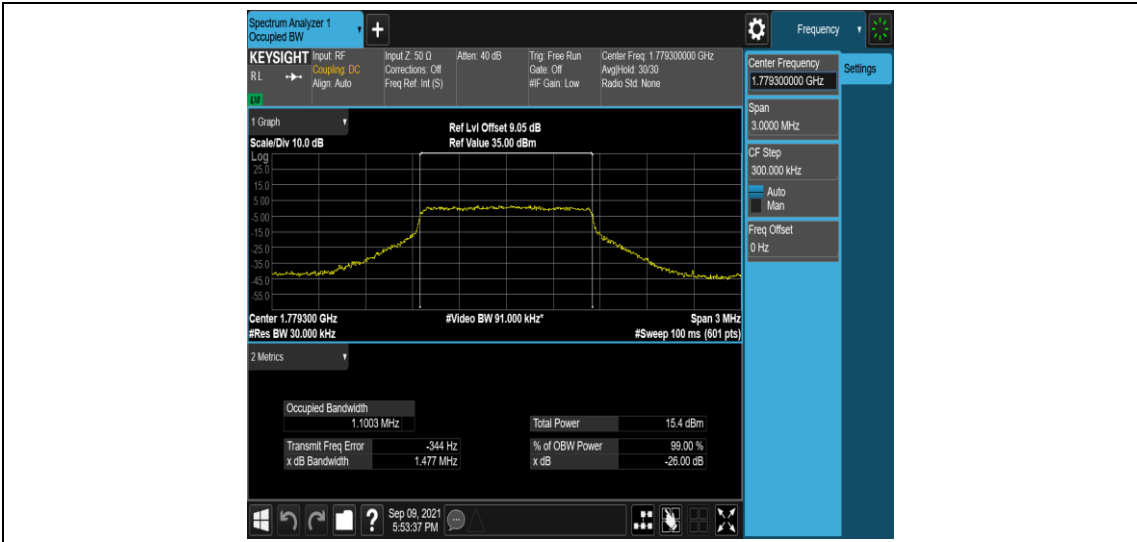

Band66-1.4MHz-QPSK-132665-6RB#0