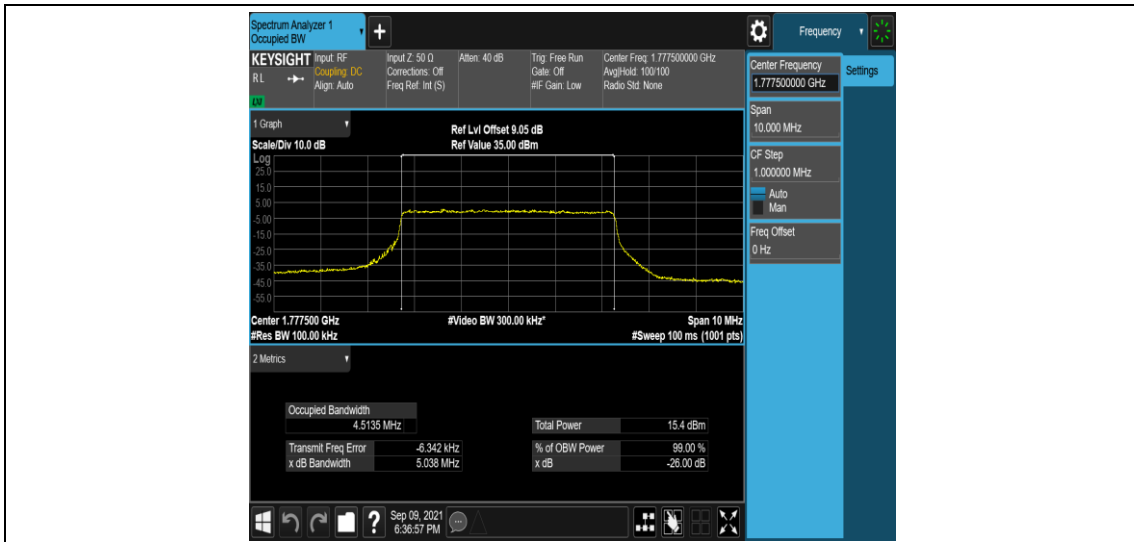

Band66-5MHz-QPSK-132647-25RB#0