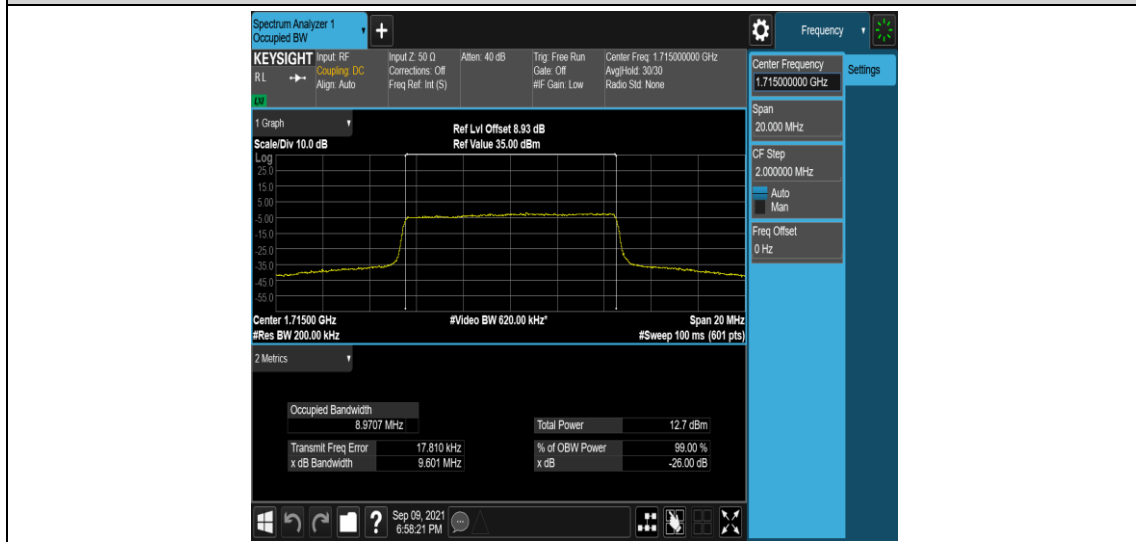

Band66-10MHz-16QAM-132022-50RB#0