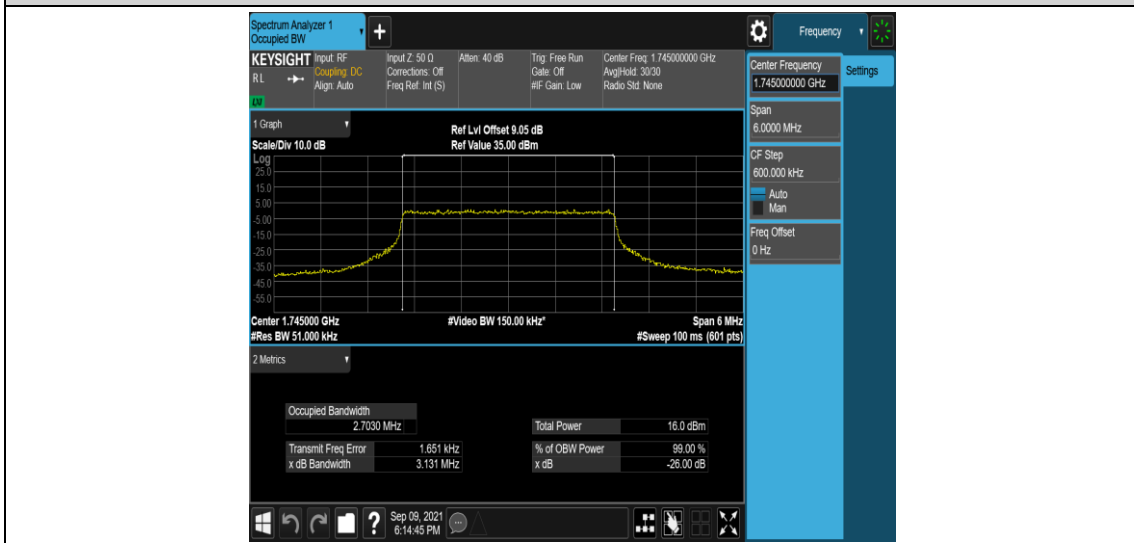

Band66-3MHz-QPSK-132322-15RB#0