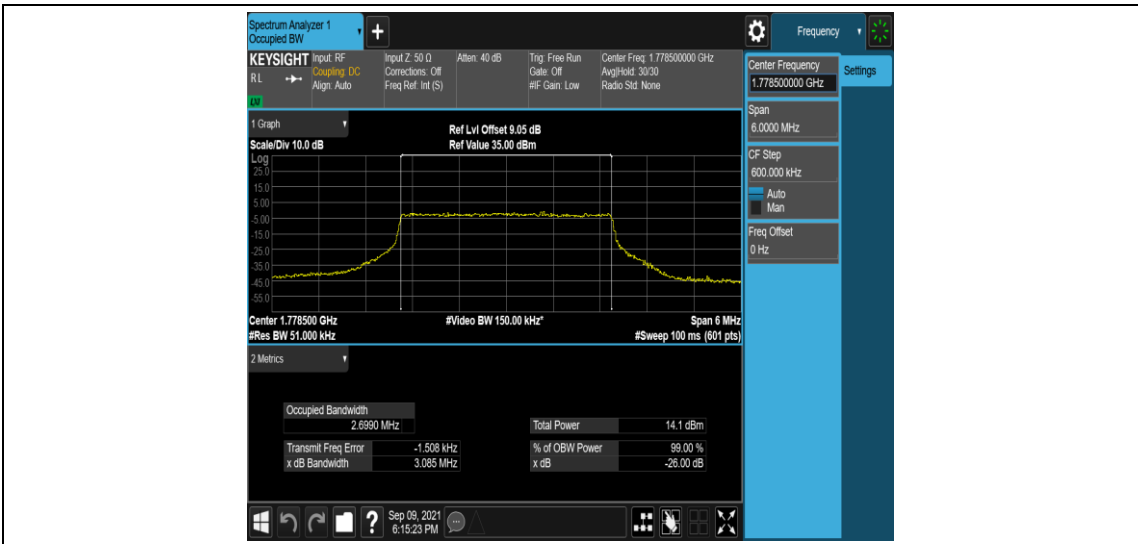

Band66-3MHz-16QAM-132657-15RB#0