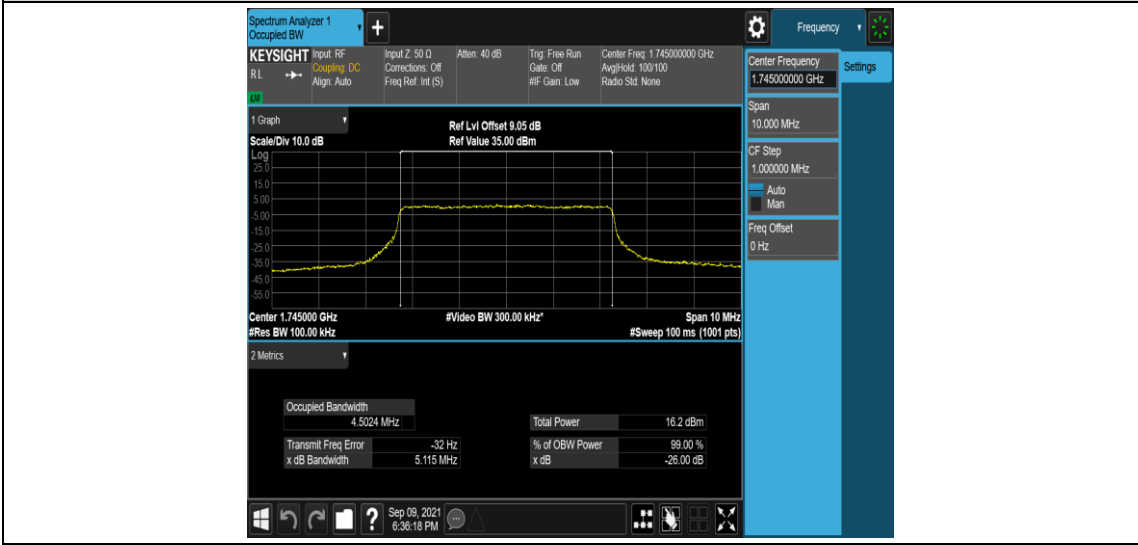

Band66-5MHz-QPSK-132322-25RB#0