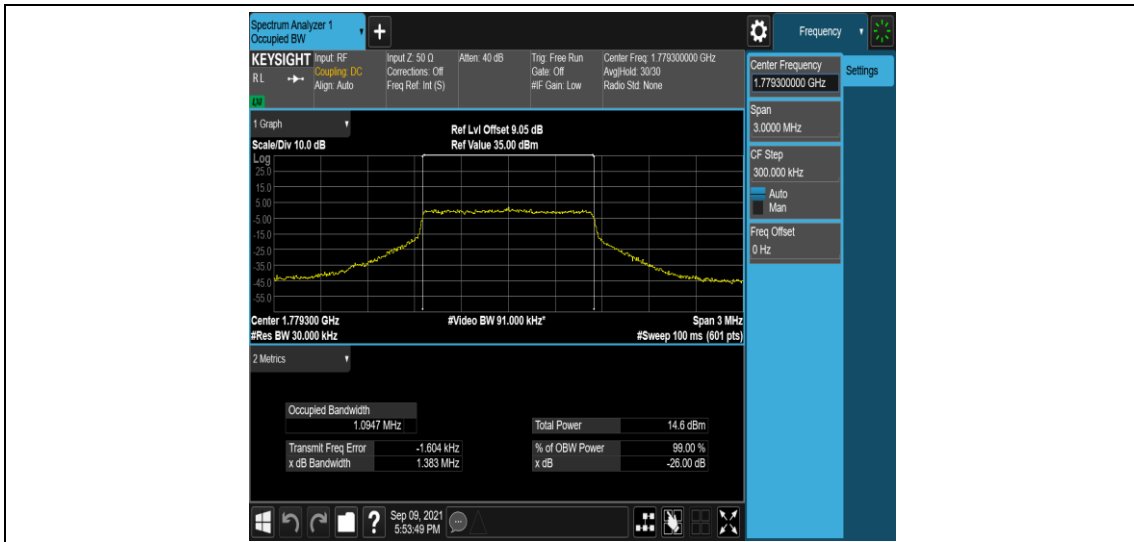

Band66-1.4MHz-16QAM-132665-6RB#0