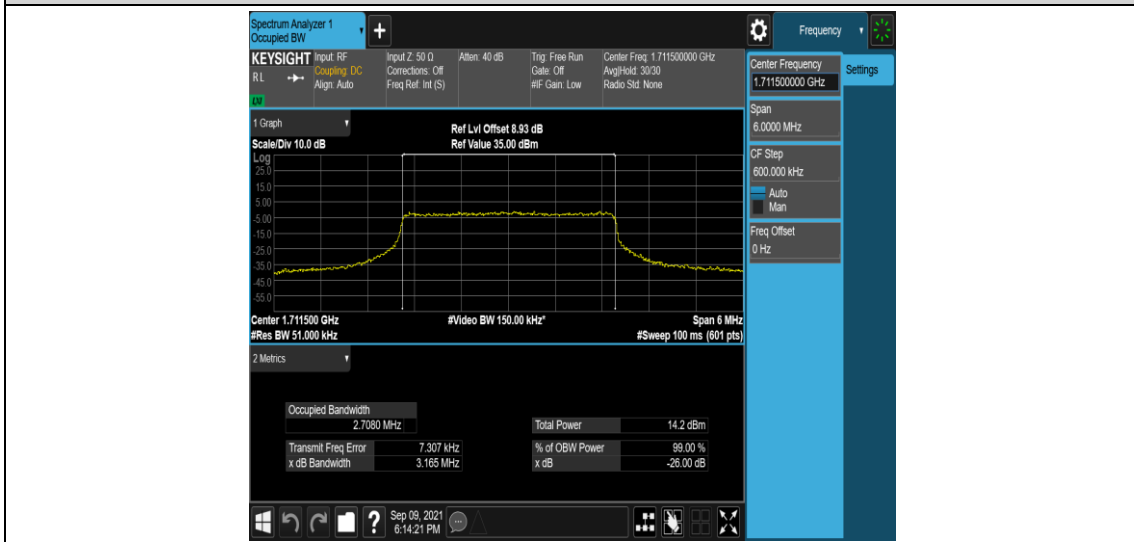

Band66-3MHz-QPSK-131987-15RB#0