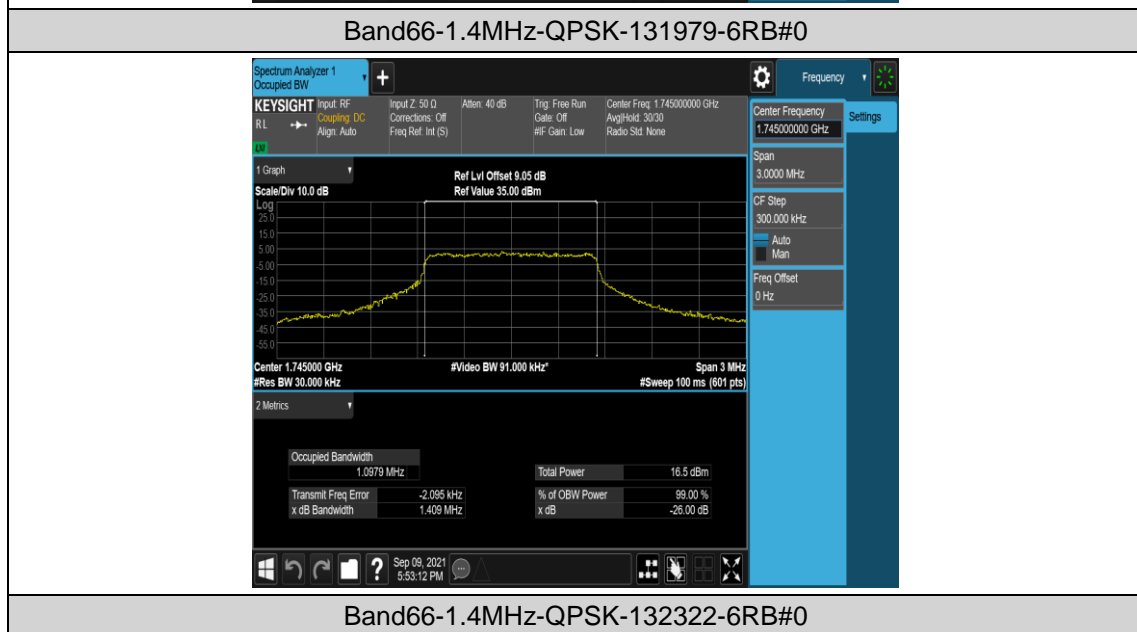

Band66	20MHz	16QAM	132072	100RB#0	17.881	18.90	PASS
Band66	20MHz	16QAM	132322	100RB#0	17.965	18.99	PASS
Band66	20MHz	16QAM	132572	100RB#0	17.872	18.92	PASS

Test Graphs