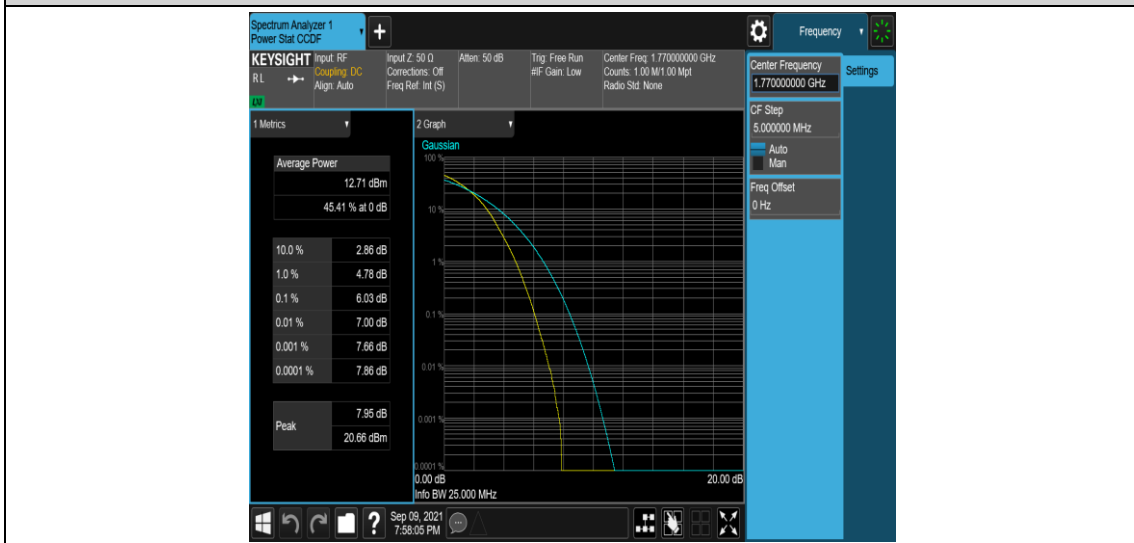

Band66-20MHz-16QAM-132572-100RB#0

Appendix C: 26dB Bandwidth and Occupied Bandwidth

Test Result

Band	Bandwidth	Modulation	Channel	RB Configuration	Occupied Bandwidth (MHz)	26dB Bandwidth (MHz)	Verdict
Band66	1.4MHz	QPSK	131979	6RB#0	1.0975	1.430	PASS
Band66	1.4MHz	QPSK	132322	6RB#0	1.0979	1.409	PASS
Band66	1.4MHz	QPSK	132665	6RB#0	1.1003	1.477	PASS
Band66	1.4MHz	16QAM	131979	6RB#0	1.0968	1.438	PASS
Band66	1.4MHz	16QAM	132322	6RB#0	1.0978	1.479	PASS
Band66	1.4MHz	16QAM	132665	6RB#0	1.0947	1.383	PASS
Band66	3MHz	QPSK	131987	15RB#0	2.7080	3.165	PASS
Band66	3MHz	QPSK	132322	15RB#0	2.7030	3.131	PASS
Band66	3MHz	QPSK	132657	15RB#0	2.6966	3.185	PASS
Band66	3MHz	16QAM	131987	15RB#0	2.7018	3.205	PASS
Band66	3MHz	16QAM	132322	15RB#0	2.7023	3.162	PASS
Band66	3MHz	16QAM	132657	15RB#0	2.6990	3.085	PASS
Band66	5MHz	QPSK	131997	25RB#0	4.5152	5.175	PASS
Band66	5MHz	QPSK	132322	25RB#0	4.5024	5.115	PASS
Band66	5MHz	QPSK	132647	25RB#0	4.5135	5.038	PASS
Band66	5MHz	16QAM	131997	25RB#0	4.5141	5.018	PASS
Band66	5MHz	16QAM	132322	25RB#0	4.5134	5.113	PASS
Band66	5MHz	16QAM	132647	25RB#0	4.5146	5.058	PASS
Band66	10MHz	QPSK	132022	50RB#0	8.9868	9.618	PASS
Band66	10MHz	QPSK	132322	50RB#0	8.9816	9.583	PASS
Band66	10MHz	QPSK	132622	50RB#0	8.9620	9.569	PASS
Band66	10MHz	16QAM	132022	50RB#0	8.9707	9.601	PASS
Band66	10MHz	16QAM	132322	50RB#0	8.9745	9.588	PASS
Band66	10MHz	16QAM	132622	50RB#0	8.9579	9.547	PASS
Band66	15MHz	QPSK	132047	75RB#0	13.457	14.29	PASS
Band66	15MHz	QPSK	132322	75RB#0	13.470	14.32	PASS
Band66	15MHz	QPSK	132597	75RB#0	13.439	14.23	PASS
Band66	15MHz	16QAM	132047	75RB#0	13.441	14.26	PASS
Band66	15MHz	16QAM	132322	75RB#0	13.468	14.31	PASS
Band66	15MHz	16QAM	132597	75RB#0	13.433	14.23	PASS
Band66	20MHz	QPSK	132072	100RB#0	17.875	18.93	PASS
Band66	20MHz	QPSK	132322	100RB#0	17.953	18.97	PASS
Band66	20MHz	QPSK	132572	100RB#0	17.892	18.93	PASS