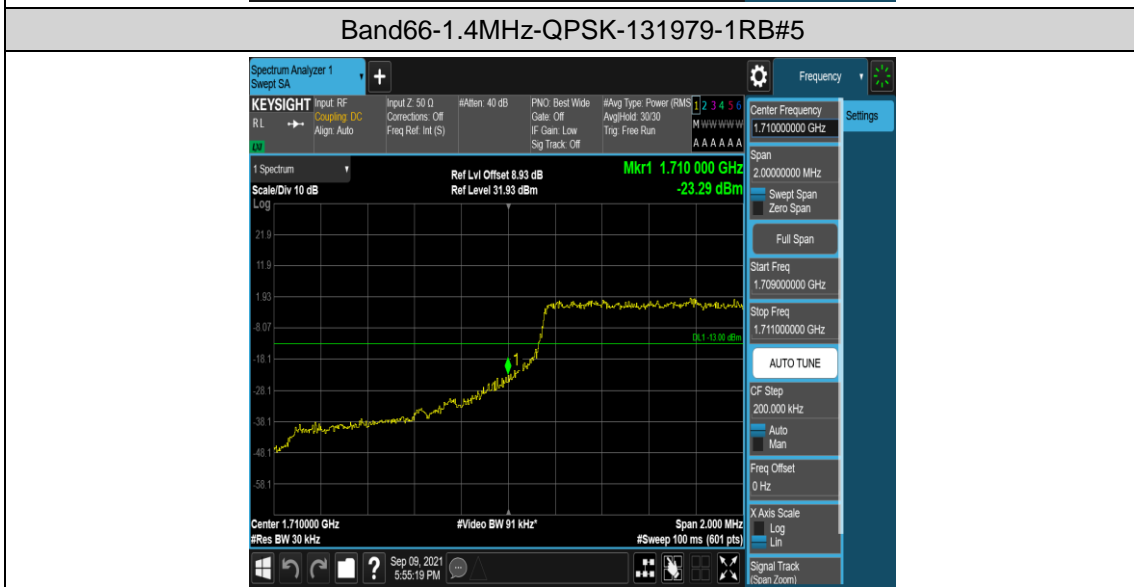

Test Graphs