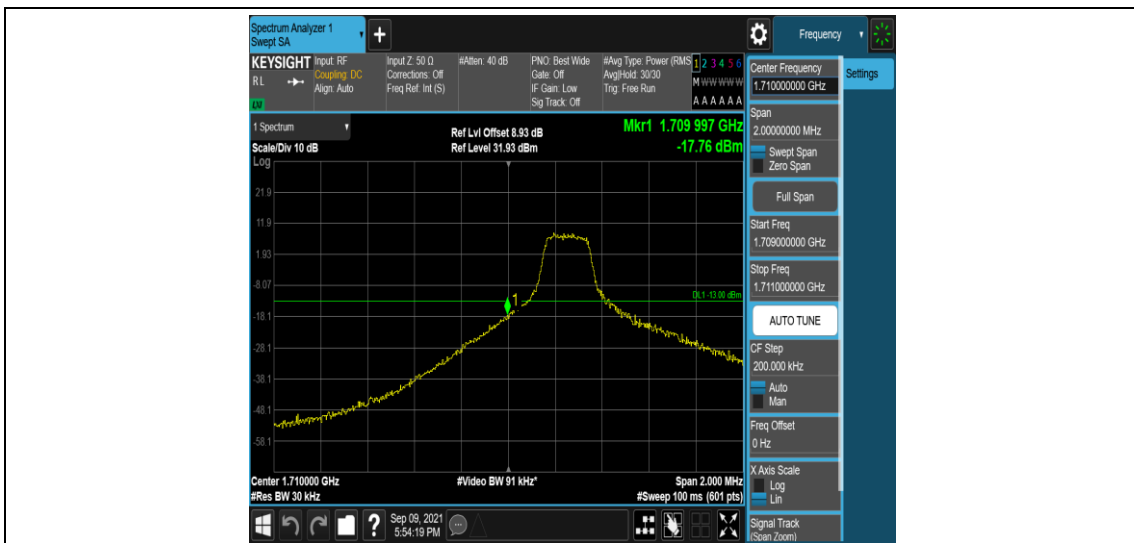

Test Graphs