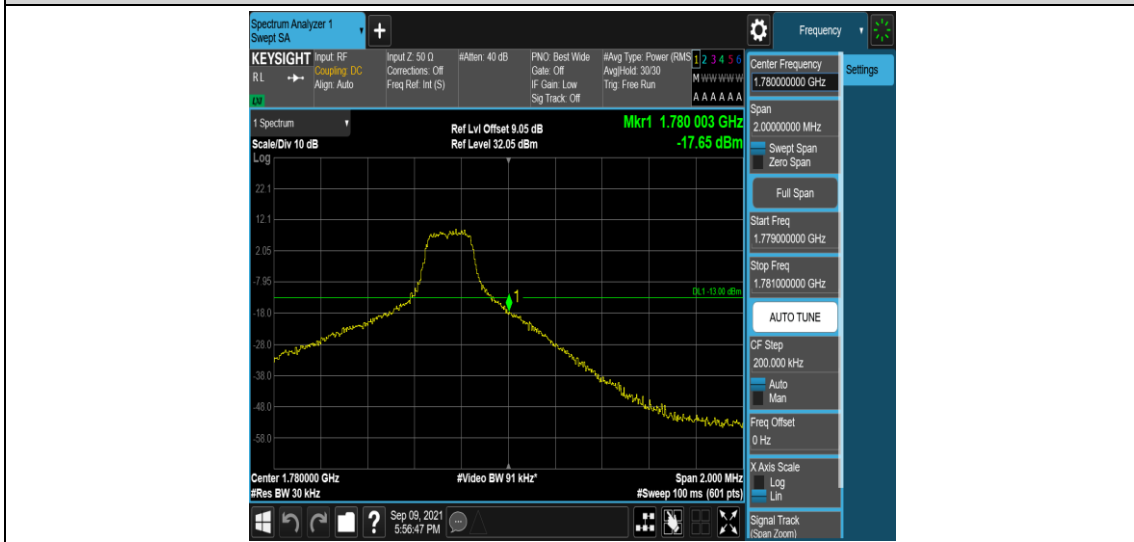

Band66-1.4MHz-16QAM-132665-1RB#5