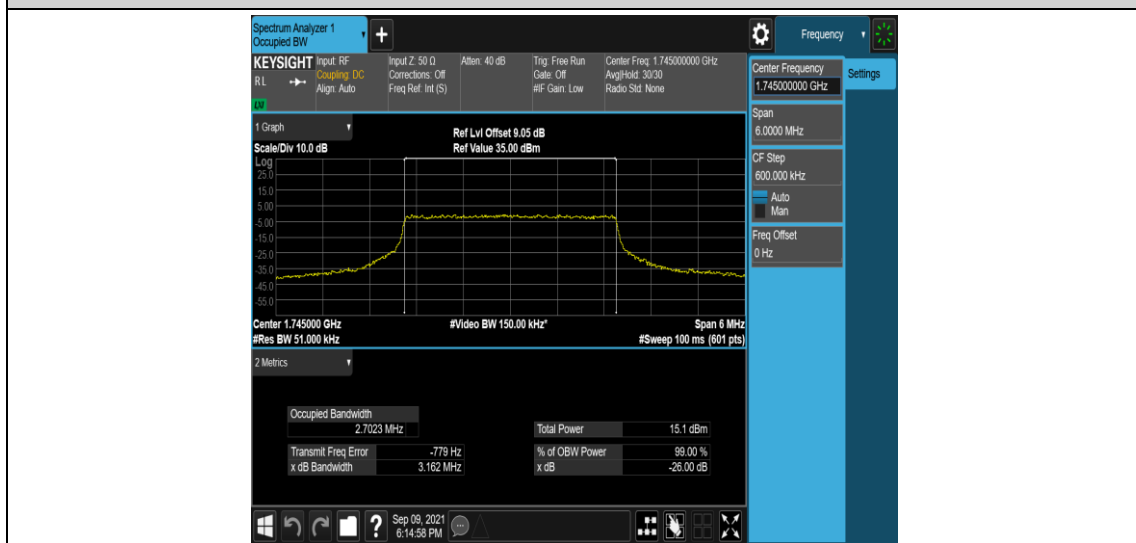

Band66-3MHz-16QAM-132322-15RB#0