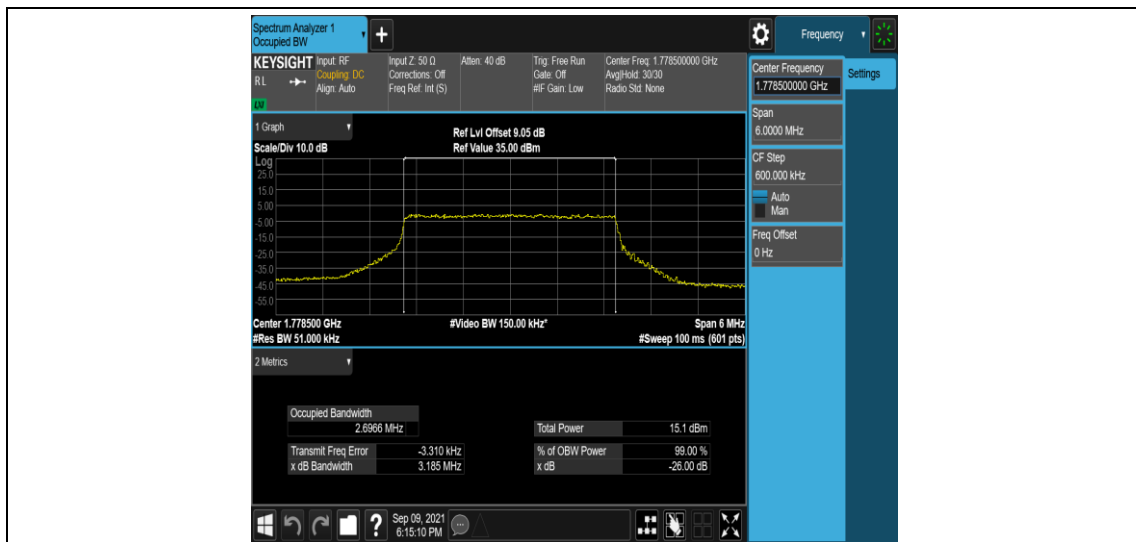

Band66-3MHz-QPSK-132657-15RB#0