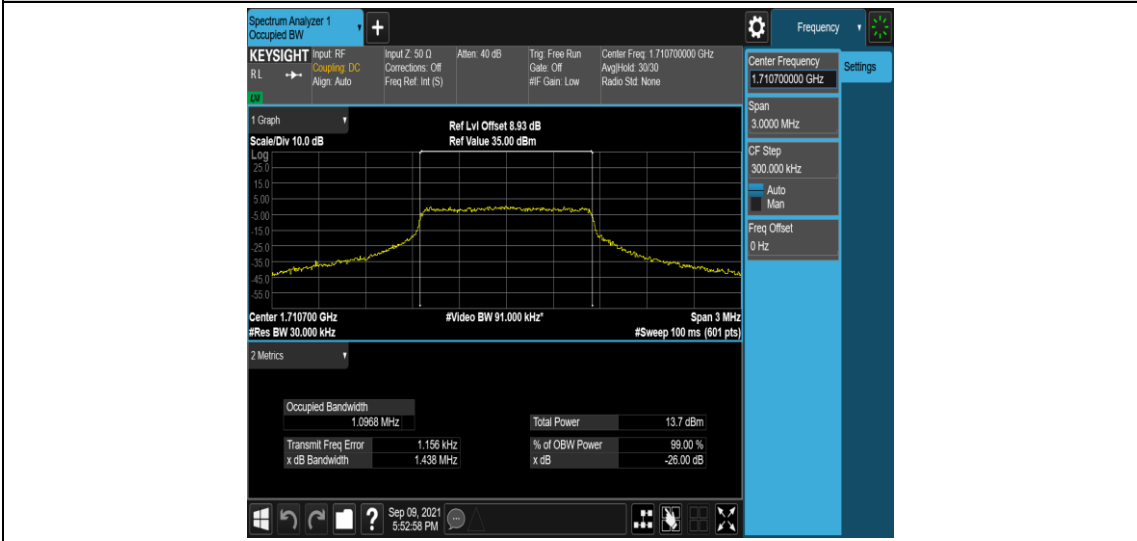

Band66-1.4MHz-16QAM-131979-6RB#0