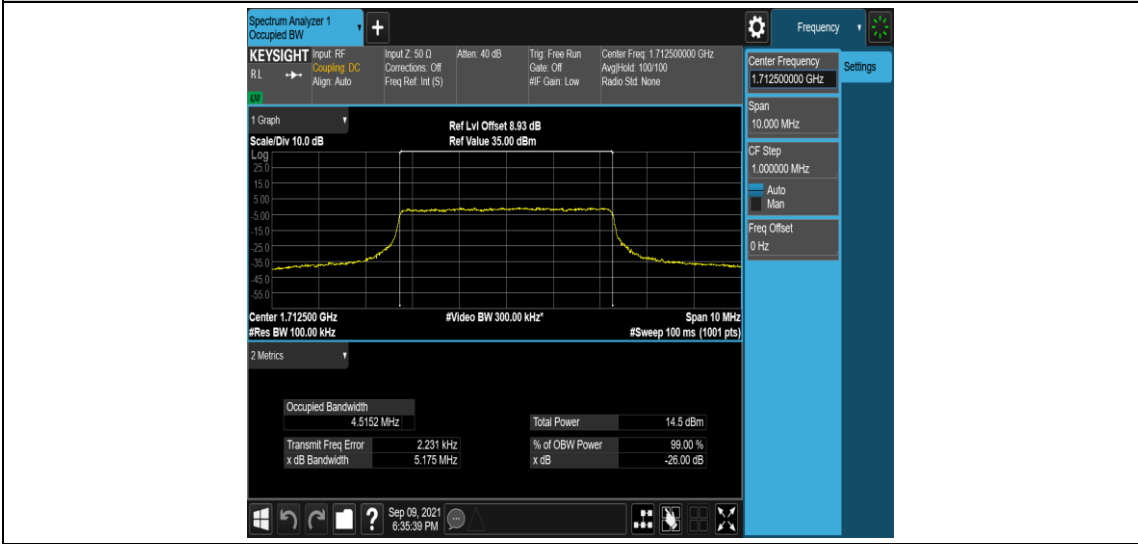

Band66-5MHz-QPSK-131997-25RB#0