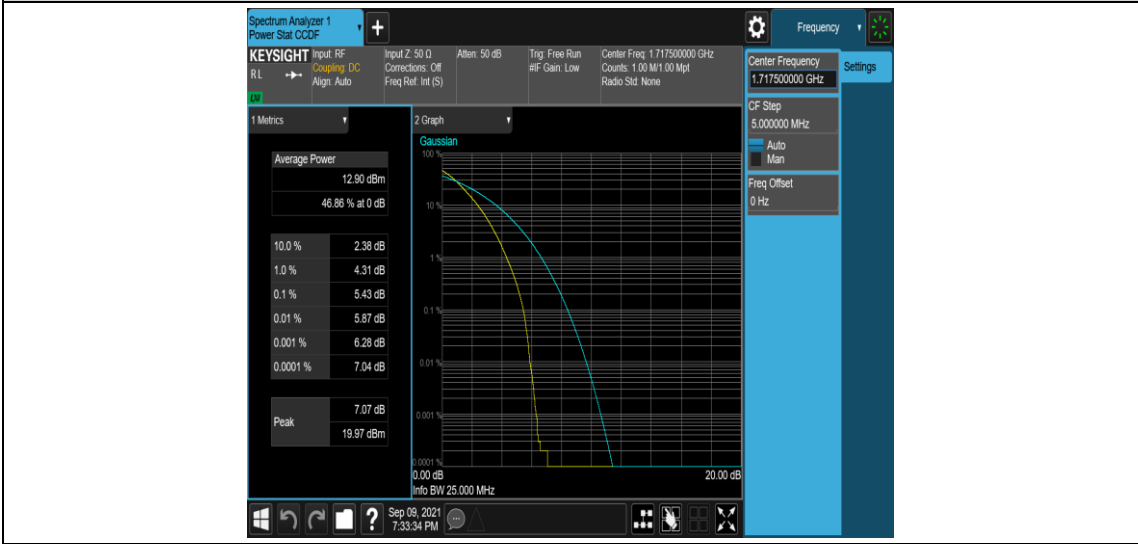

Band66-10MHz-16QAM-132322-50RB#0

Band66-10MHz-16QAM-132622-1RB#0

Band66-10MHz-16QAM-132622-50RB#0

Band66-15MHz-QPSK-132047-1RB#0

Band66-15MHz-QPSK-132047-75RB#0

Band66-15MHz-QPSK-132322-1RB#0

Band66-15MHz-QPSK-132322-75RB#0