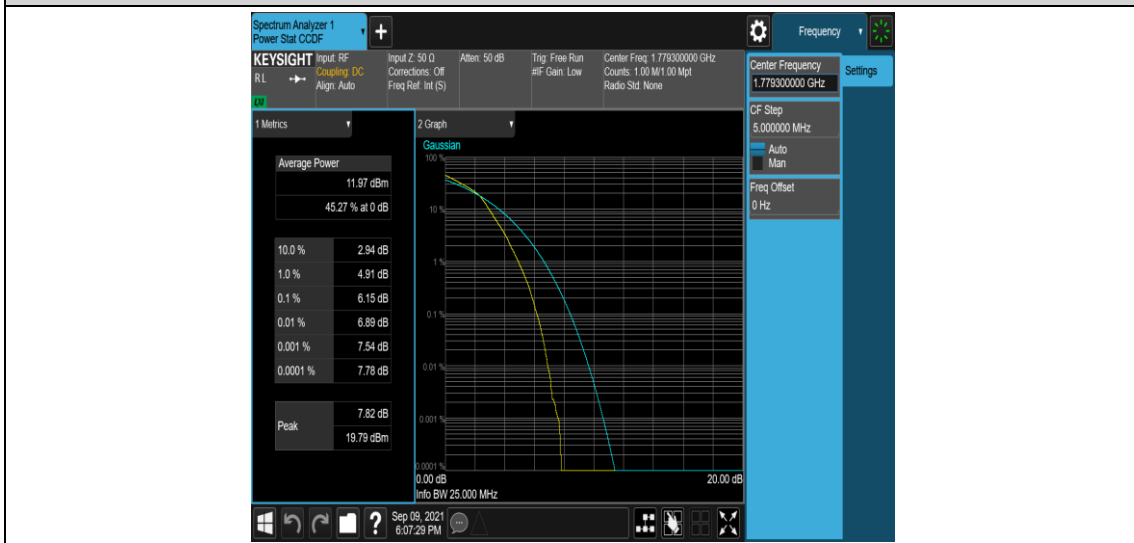

Band66-1.4MHz-16QAM-132665-6RB#0