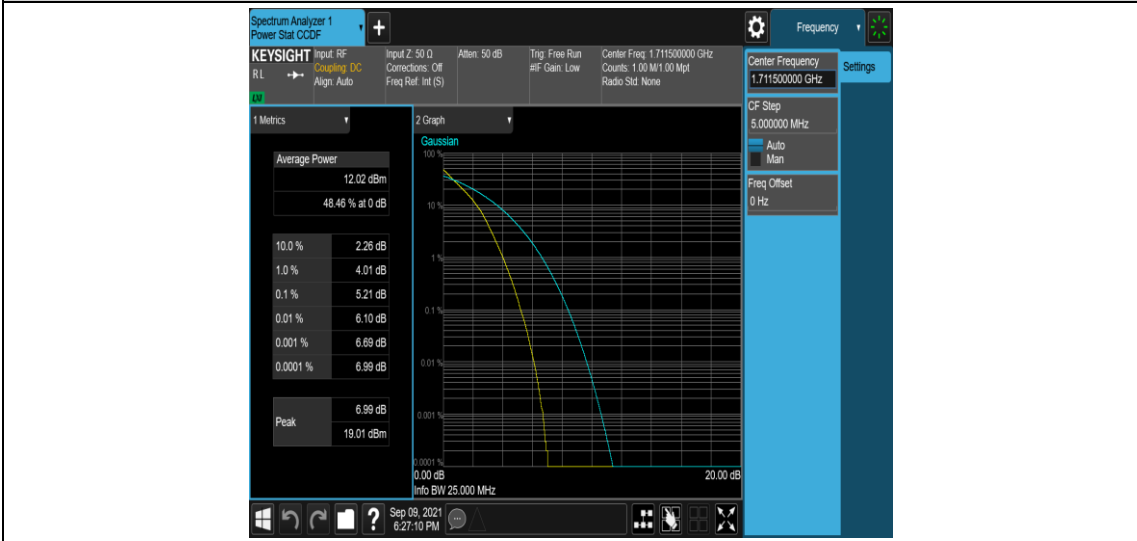

Band66-3MHz-QPSK-131987-15RB#0