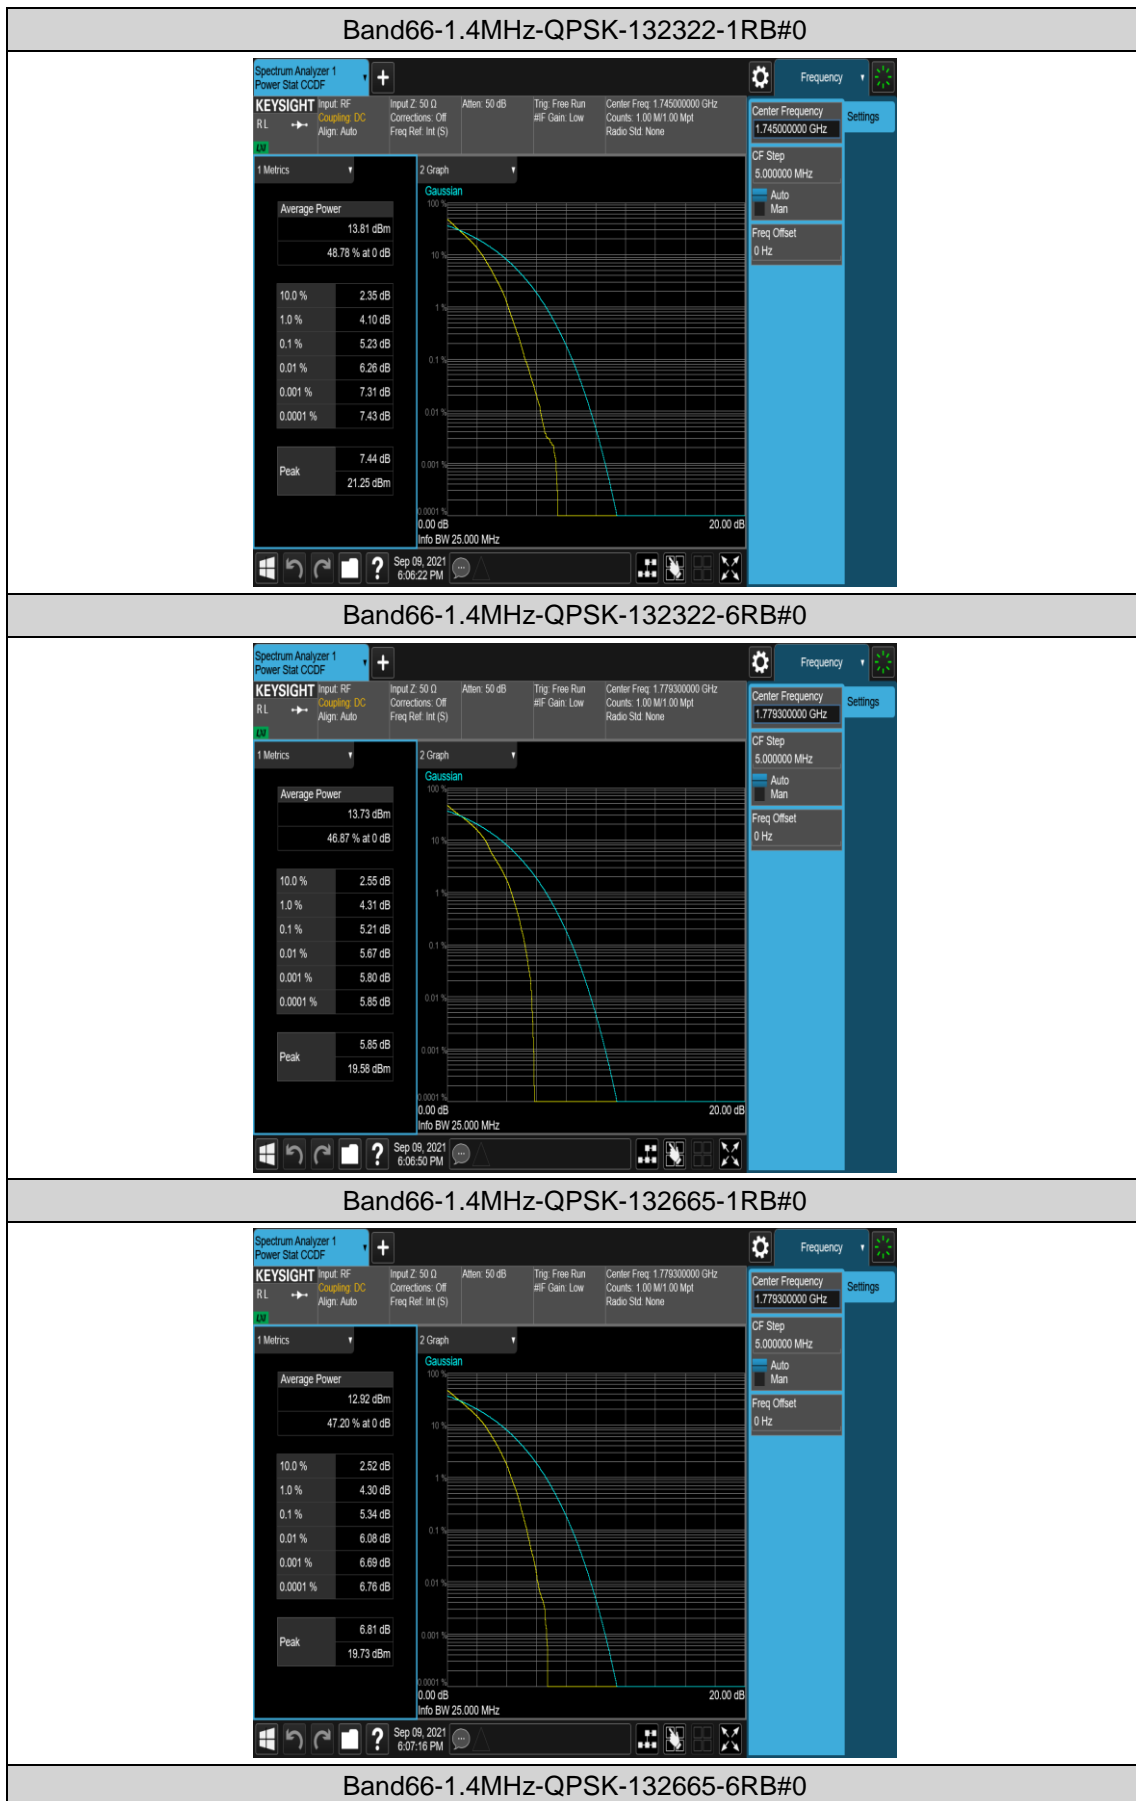

### Test Graphs

Band66-1.4MHz-QPSK-131979-1RB#0

Band66-1.4MHz-QPSK-131979-6RB#0

Band66-1.4MHz-16QAM-131979-1RB#0

Band66-1.4MHz-16QAM-131979-6RB#0

Band66-1.4MHz-16QAM-132322-1RB#0

Band66-1.4MHz-16QAM-132322-6RB#0