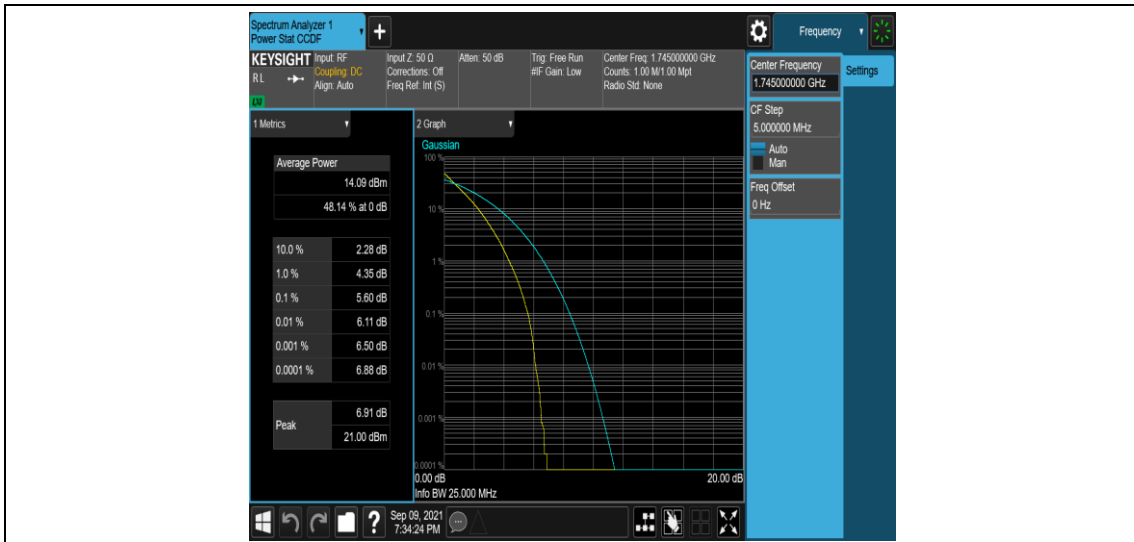

Band66-10MHz-16QAM-132322-50RB#0

Band66-10MHz-16QAM-132622-1RB#0

Band66-10MHz-16QAM-132622-50RB#0

Band66-15MHz-QPSK-132047-1RB#0

Band66-15MHz-QPSK-132047-75RB#0

Band66-15MHz-QPSK-132322-1RB#0

Band66-15MHz-QPSK-132322-75RB#0