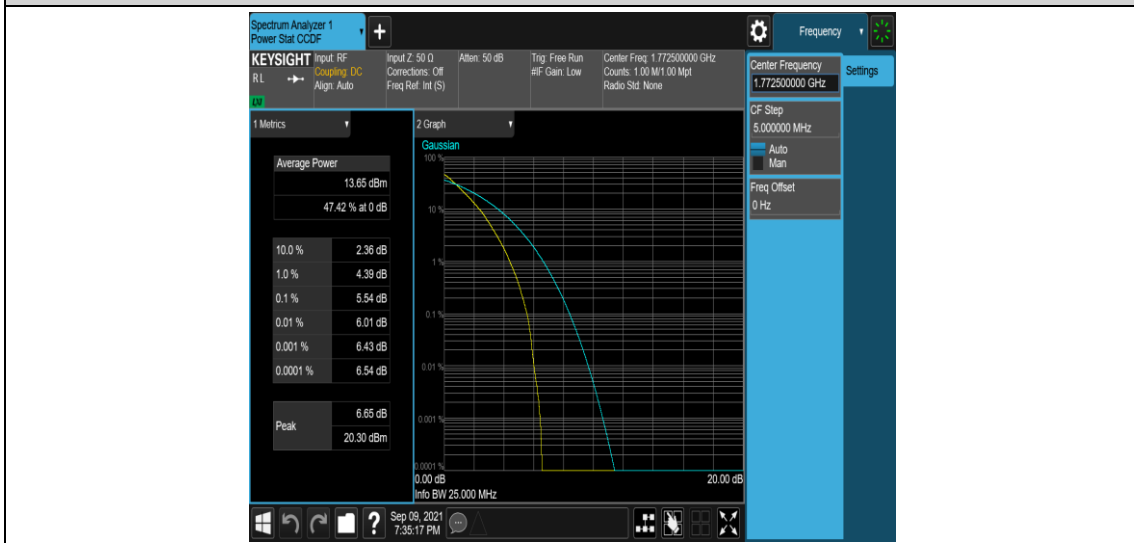

Band66-15MHz-QPSK-132597-75RB#0