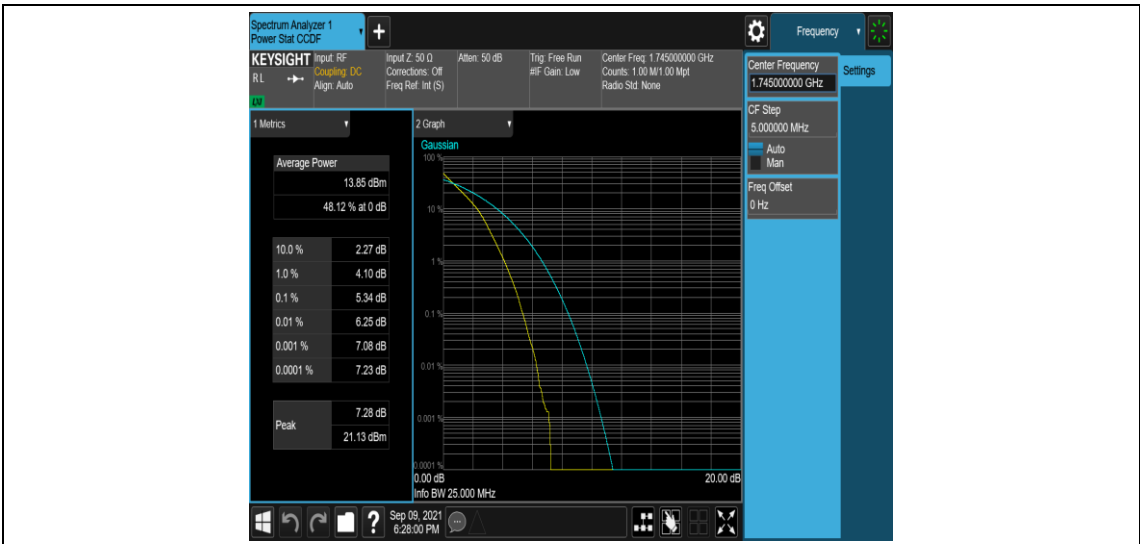

Band66-3MHz-QPSK-132322-15RB#0