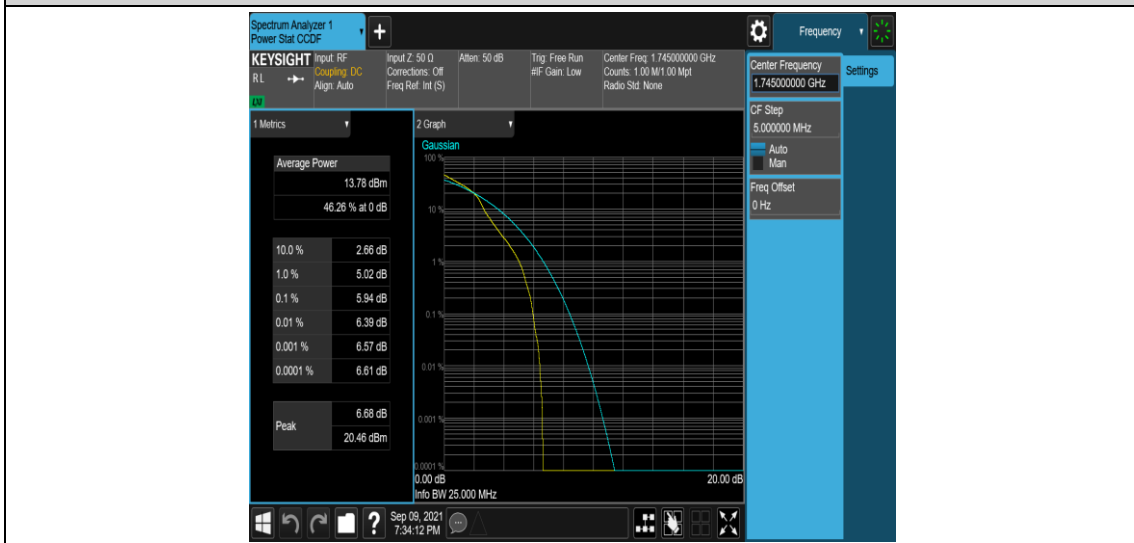

Band66-15MHz-QPSK-132597-1RB#0

Band66-15MHz-QPSK-132597-75RB#0

Band66-15MHz-16QAM-132047-1RB#0

Band66-15MHz-16QAM-132047-75RB#0

Band66-15MHz-16QAM-132322-1RB#0