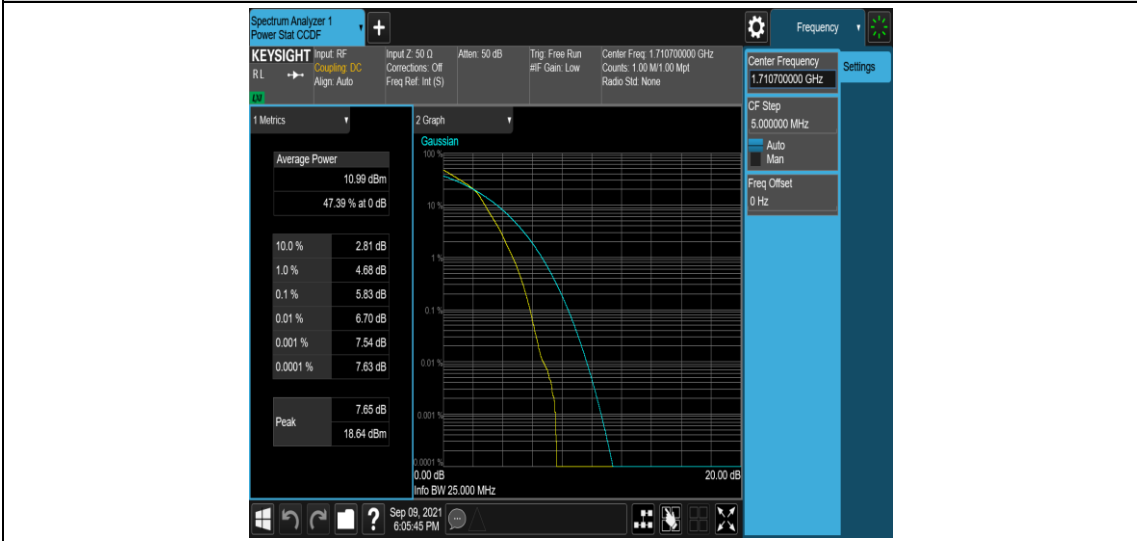

### Test Graphs

Band66-1.4MHz-QPSK-131979-1RB#0

Band66-1.4MHz-QPSK-131979-6RB#0

Band66-1.4MHz-16QAM-131979-1RB#0

Band66-1.4MHz-16QAM-131979-6RB#0

Band66-1.4MHz-16QAM-132322-1RB#0

Band66-1.4MHz-16QAM-132322-6RB#0