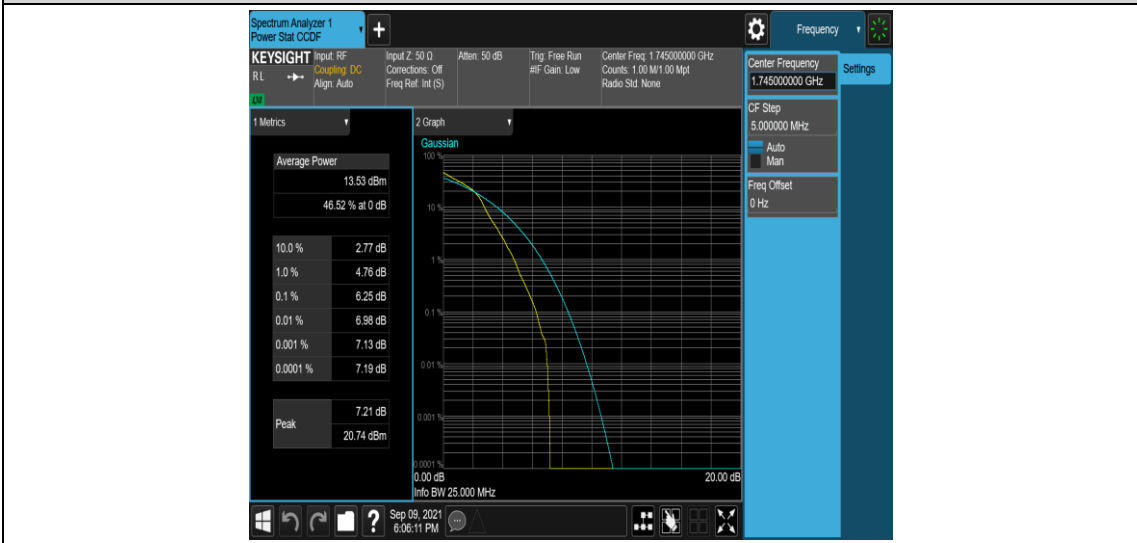

### Test Graphs

Band66-1.4MHz-QPSK-131979-1RB#0

Band66-1.4MHz-QPSK-131979-6RB#0

Band66-1.4MHz-16QAM-131979-1RB#0

Band66-1.4MHz-16QAM-131979-6RB#0

Band66-1.4MHz-16QAM-132322-1RB#0

Band66-1.4MHz-16QAM-132322-6RB#0