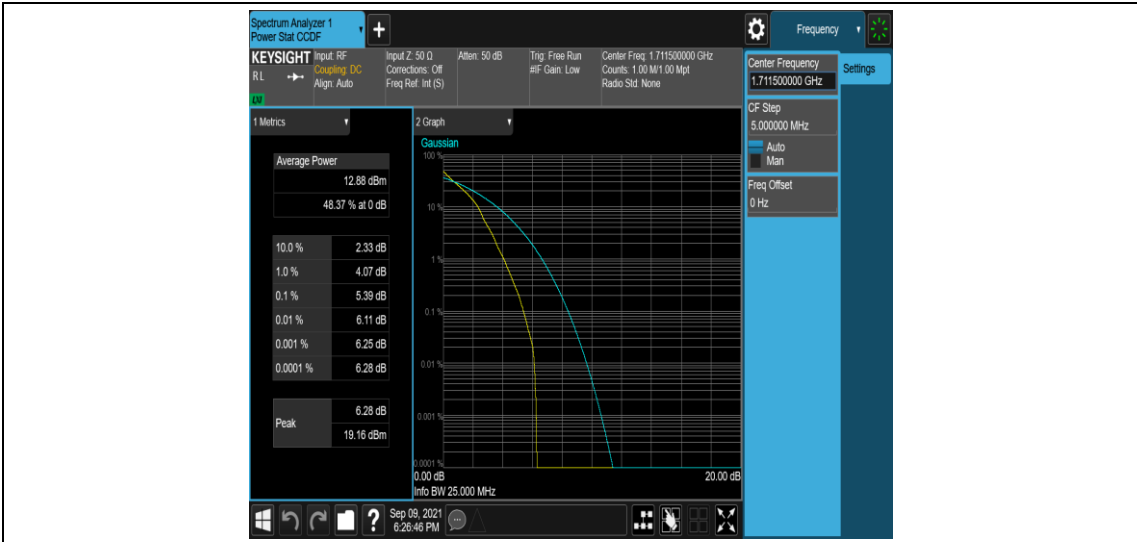

Band66-3MHz-QPSK-131987-1RB#0