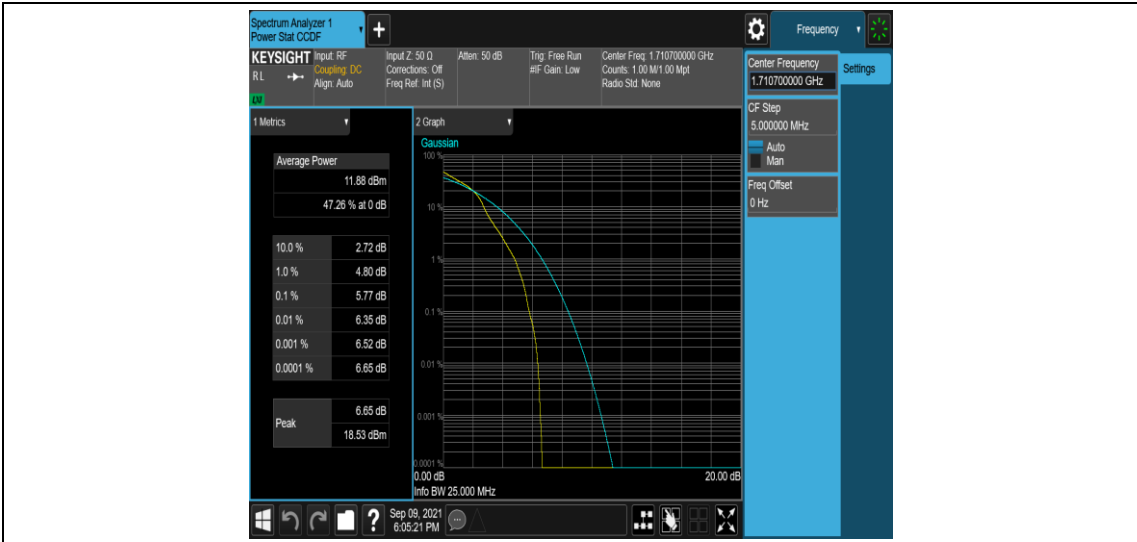

### Test Graphs

Band66-1.4MHz-QPSK-131979-1RB#0

Band66-1.4MHz-QPSK-131979-6RB#0

Band66-1.4MHz-16QAM-131979-1RB#0

Band66-1.4MHz-16QAM-131979-6RB#0

Band66-1.4MHz-16QAM-132322-1RB#0

Band66-1.4MHz-16QAM-132322-6RB#0