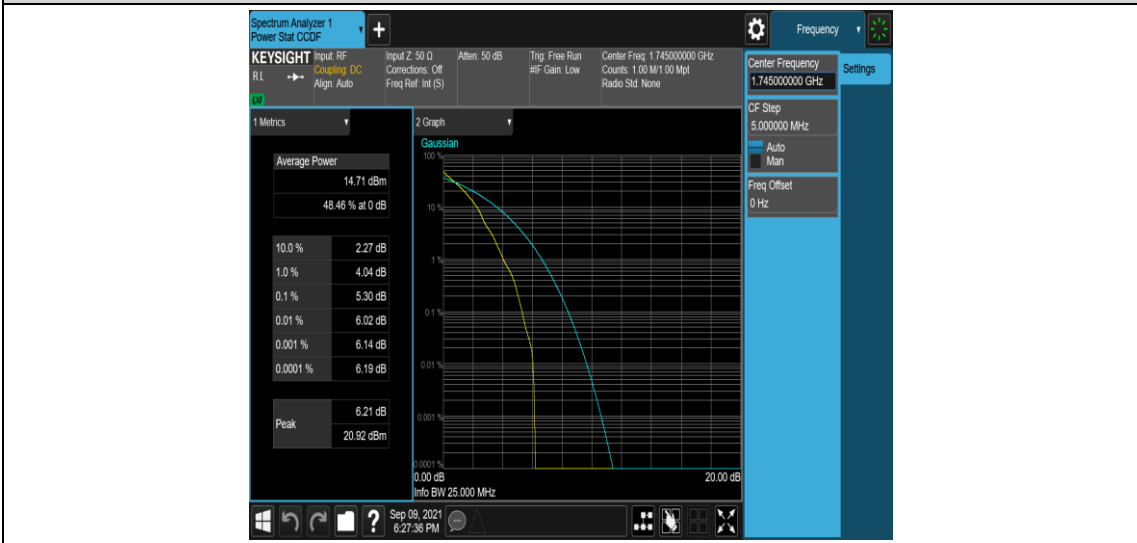

Band66-3MHz-QPSK-132322-1RB#0