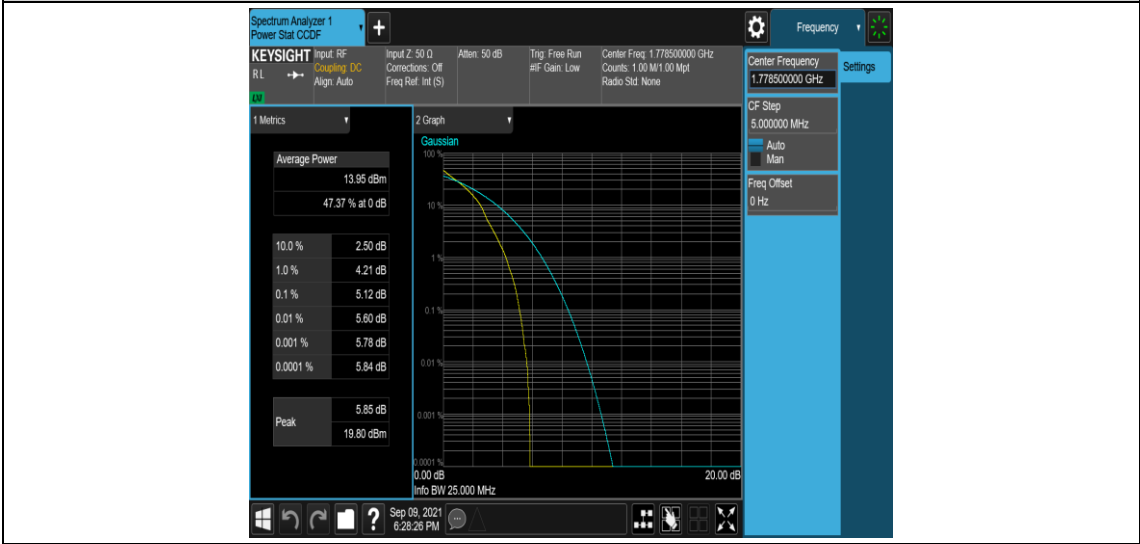

Band66-3MHz-QPSK-132657-1RB#0