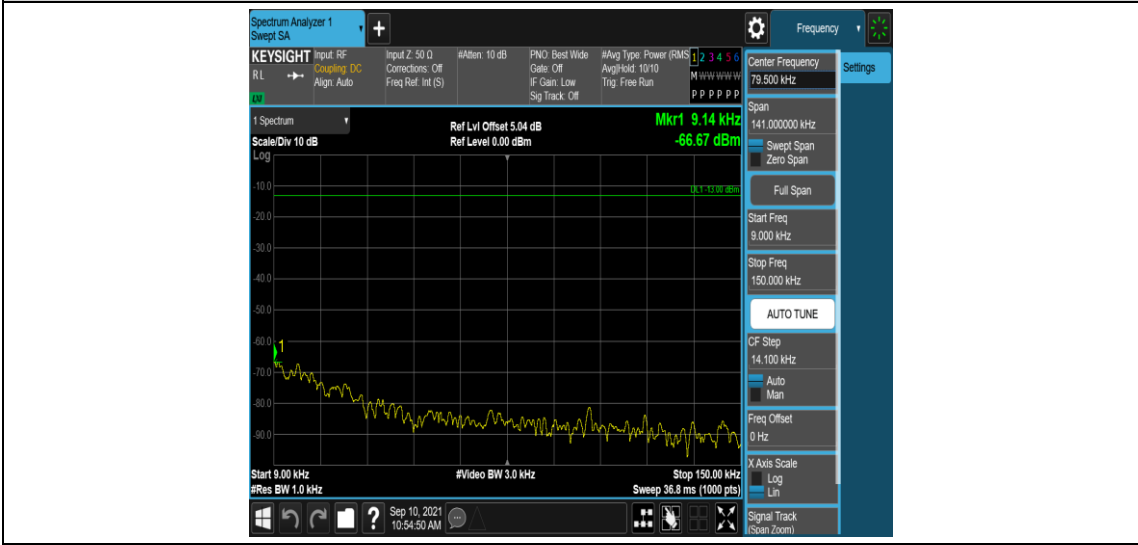

Band41-20MHz-16QAM-40620-1RB#0-Range1:0.009~0.15MHz

Band41-20MHz-16QAM-40620-1RB#0-Range2:0.15~30MHz

Band41-20MHz-16QAM-40620-1RB#0-Range3:30~1000MHz

Band41-20MHz-16QAM-40620-1RB#0-Range4:1000~3000MHz

Band41-20MHz-16QAM-40620-1RB#0-Range5:3000~26500MHz

Band41-20MHz-16QAM-41490-1RB#0-Range1:0.009~0.15MHz

Band41-20MHz-16QAM-41490-1RB#0-Range2:0.15~30MHz

Band41-20MHz-16QAM-41490-1RB#0-Range3:30~1000MHz

Band41-20MHz-16QAM-41490-1RB#0-Range4:1000~3000MHz

Appendix F: Frequency Stability

Test Result

Band	Bandwidth	Modulation	Channel	RB Configure	Voltage		Deviation (Hz)	Deviation (ppm)	Limit (ppm)	Verdict
					Voltage [Vdc]	Temperature (°C)				
Band4_1	5MHz	QPSK	39675	25RB#0	VL	NT	-26.31	-0.010530	±2.5	PASS
Band4_1	5MHz	QPSK	39675	25RB#0	VN	NT	22.80	0.009125	±2.5	PASS
Band4_1	5MHz	QPSK	39675	25RB#0	VH	NT	25.71	0.010290	±2.5	PASS
Band4_1	5MHz	QPSK	40620	25RB#0	VL	NT	-26.48	-0.010212	±2.5	PASS
Band4_1	5MHz	QPSK	40620	25RB#0	VN	NT	19.83	0.007648	±2.5	PASS
Band4_1	5MHz	QPSK	40620	25RB#0	VH	NT	-28.07	-0.010825	±2.5	PASS
Band4_1	5MHz	QPSK	41565	25RB#0	VL	NT	-22.69	-0.008443	±2.5	PASS
Band4_1	5MHz	QPSK	41565	25RB#0	VN	NT	-13.96	-0.005194	±2.5	PASS
Band4_1	5MHz	QPSK	41565	25RB#0	VH	NT	24.69	0.009187	±2.5	PASS
Band4_1	5MHz	16QAM	39675	25RB#0	VL	NT	22.53	0.009017	±2.5	PASS
Band4_1	5MHz	16QAM	39675	25RB#0	VN	NT	-11.16	-0.004467	±2.5	PASS
Band4_1	5MHz	16QAM	39675	25RB#0	VH	NT	25.45	0.010186	±2.5	PASS
Band4_1	5MHz	16QAM	40620	25RB#0	VL	NT	-24.35	-0.009391	±2.5	PASS
Band4_1	5MHz	16QAM	40620	25RB#0	VN	NT	23.02	0.008878	±2.5	PASS
Band4_1	5MHz	16QAM	40620	25RB#0	VH	NT	-27.11	-0.010455	±2.5	PASS
Band4_1	5MHz	16QAM	41565	25RB#0	VL	NT	-33.80	-0.012577	±2.5	PASS
Band4_1	5MHz	16QAM	41565	25RB#0	VN	NT	-23.42	-0.008714	±2.5	PASS