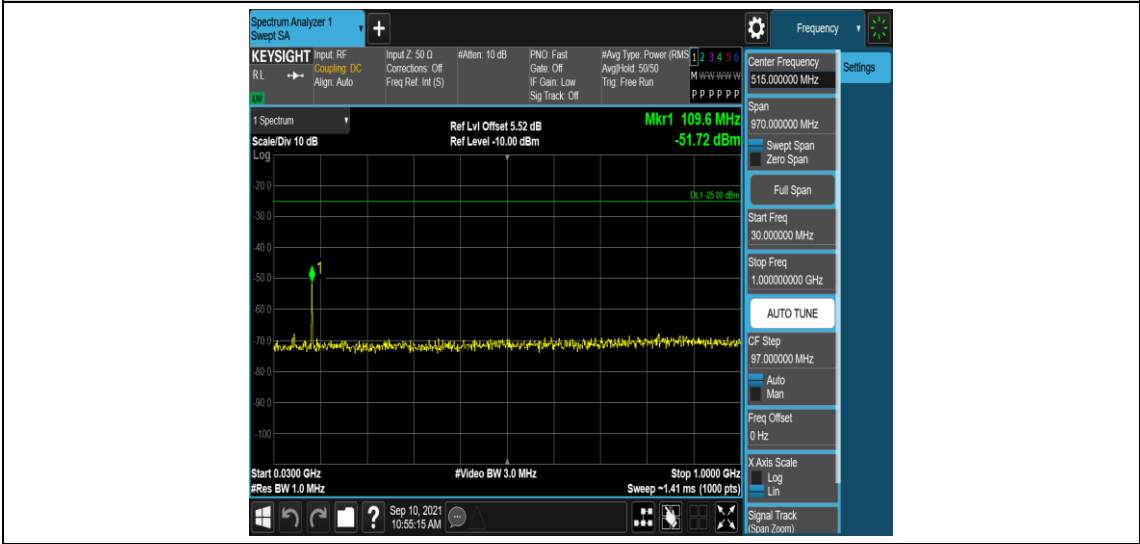

Band41-20MHz-16QAM-41490-1RB#0-Range2:0.15~30MHz