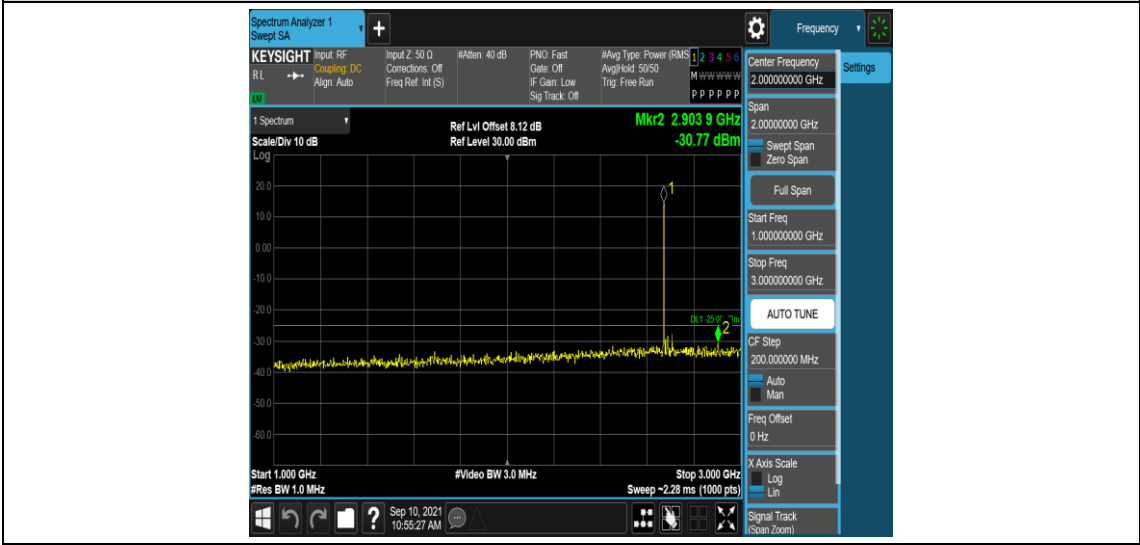

Band41-20MHz-16QAM-41490-1RB#0-Range3:30~1000MHz