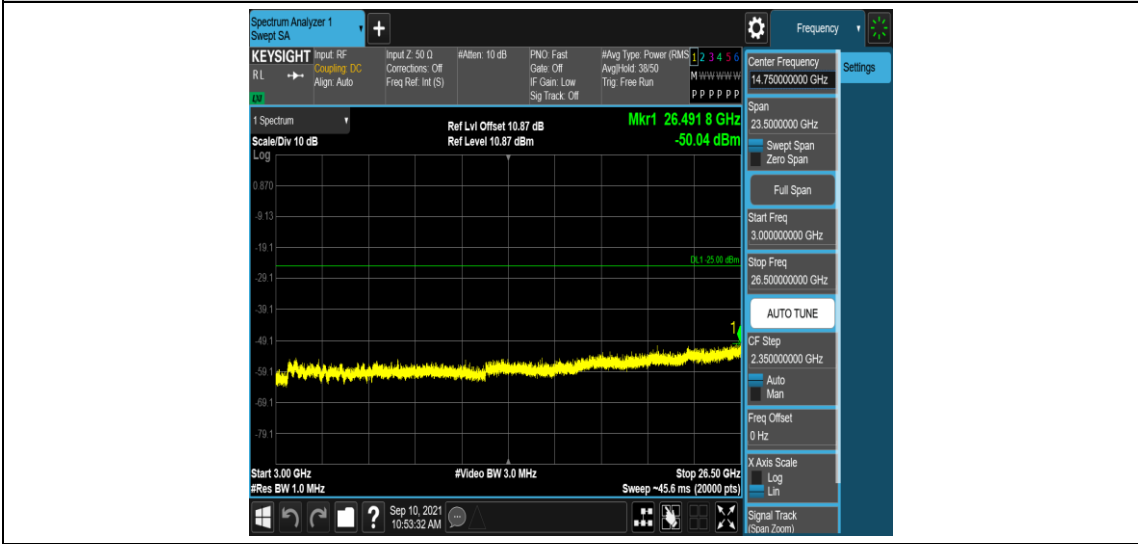

Band41-20MHz-16QAM-40620-1RB#0-Range1:0.009~0.15MHz

Band41-20MHz-16QAM-40620-1RB#0-Range2:0.15~30MHz

Band41-20MHz-16QAM-40620-1RB#0-Range3:30~1000MHz

Band41-20MHz-16QAM-40620-1RB#0-Range4:1000~3000MHz

Band41-20MHz-16QAM-40620-1RB#0-Range5:3000~26500MHz

Test Result

Band	Bandwidth	Modulation	Channel	RB Configure	Voltage		Deviation (Hz)	Deviation (ppm)	Limit (ppm)	Verdict
					Voltage [Vdc]	Temperature (°C)				
Band4_1	5MHz	QPSK	39675	25RB#0	VL	NT	-26.31	-0.010530	±2.5	PASS
Band4_1	5MHz	QPSK	39675	25RB#0	VN	NT	22.80	0.009125	±2.5	PASS
Band4_1	5MHz	QPSK	39675	25RB#0	VH	NT	25.71	0.010290	±2.5	PASS
Band4_1	5MHz	QPSK	40620	25RB#0	VL	NT	-26.48	-0.010212	±2.5	PASS
Band4_1	5MHz	QPSK	40620	25RB#0	VN	NT	19.83	0.007648	±2.5	PASS
Band4_1	5MHz	QPSK	40620	25RB#0	VH	NT	-28.07	-0.010825	±2.5	PASS
Band4_1	5MHz	QPSK	41565	25RB#0	VL	NT	-22.69	-0.008443	±2.5	PASS
Band4_1	5MHz	QPSK	41565	25RB#0	VN	NT	-13.96	-0.005194	±2.5	PASS
Band4_1	5MHz	QPSK	41565	25RB#0	VH	NT	24.69	0.009187	±2.5	PASS
Band4_1	5MHz	16QAM	39675	25RB#0	VL	NT	22.53	0.009017	±2.5	PASS
Band4_1	5MHz	16QAM	39675	25RB#0	VN	NT	-11.16	-0.004467	±2.5	PASS
Band4_1	5MHz	16QAM	39675	25RB#0	VH	NT	25.45	0.010186	±2.5	PASS
Band4_1	5MHz	16QAM	40620	25RB#0	VL	NT	-24.35	-0.009391	±2.5	PASS
Band4_1	5MHz	16QAM	40620	25RB#0	VN	NT	23.02	0.008878	±2.5	PASS
Band4_1	5MHz	16QAM	40620	25RB#0	VH	NT	-27.11	-0.010455	±2.5	PASS
Band4_1	5MHz	16QAM	41565	25RB#0	VL	NT	-33.80	-0.012577	±2.5	PASS
Band4_1	5MHz	16QAM	41565	25RB#0	VN	NT	-23.42	-0.008714	±2.5	PASS