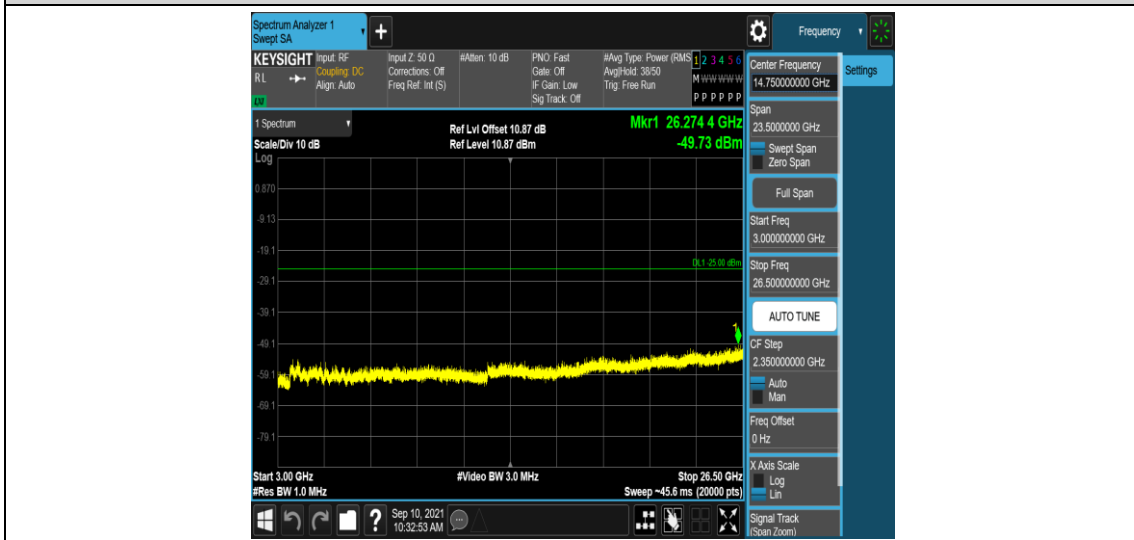

Band41-15MHz-16QAM-40620-1RB#0-Range1:0.009~0.15MHz

Band41-15MHz-16QAM-40620-1RB#0-Range2:0.15~30MHz

Band41-15MHz-16QAM-40620-1RB#0-Range3:30~1000MHz

Band41-15MHz-16QAM-40620-1RB#0-Range4:1000~3000MHz

Band41-15MHz-16QAM-40620-1RB#0-Range5:3000~26500MHz