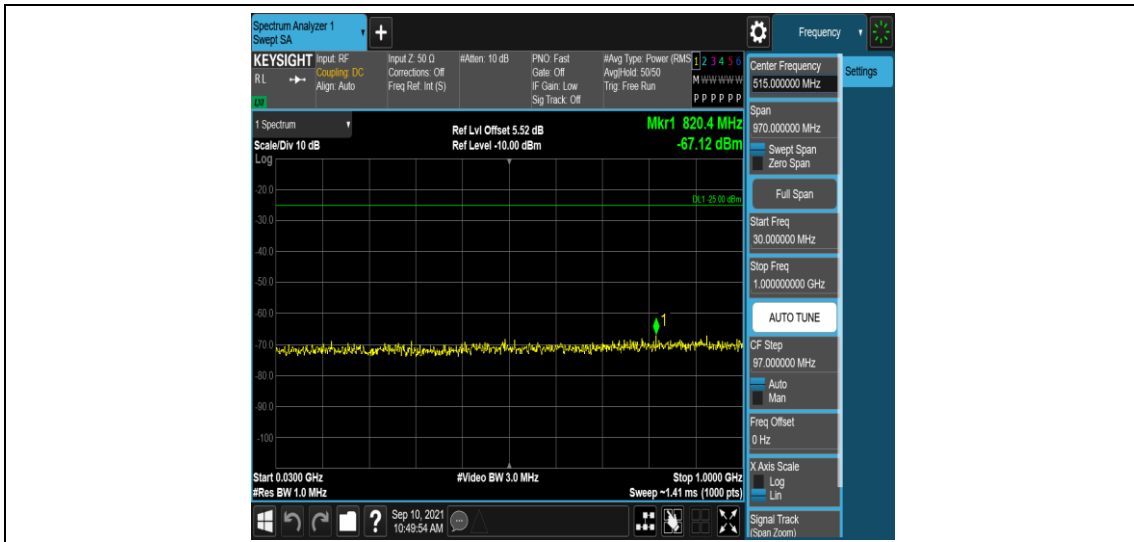

Band41-20MHz-QPSK-39750-1RB#0-Range2:0.15~30MHz

Band41-20MHz-QPSK-39750-1RB#0-Range3:30~1000MHz