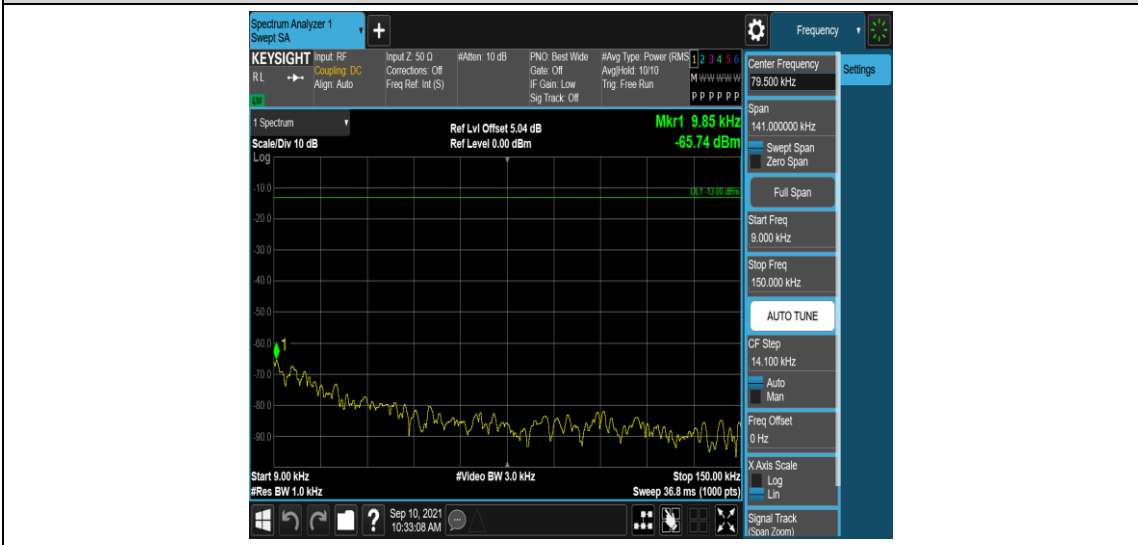

Band41-15MHz-QPSK-40620-1RB#0-Range1:0.009~0.15MHz

Band41-15MHz-QPSK-40620-1RB#0-Range2:0.15~30MHz

Band41-15MHz-QPSK-40620-1RB#0-Range3:30~1000MHz

Band41-15MHz-QPSK-40620-1RB#0-Range4:1000~3000MHz

Band41-15MHz-QPSK-40620-1RB#0-Range5:3000~26500MHz