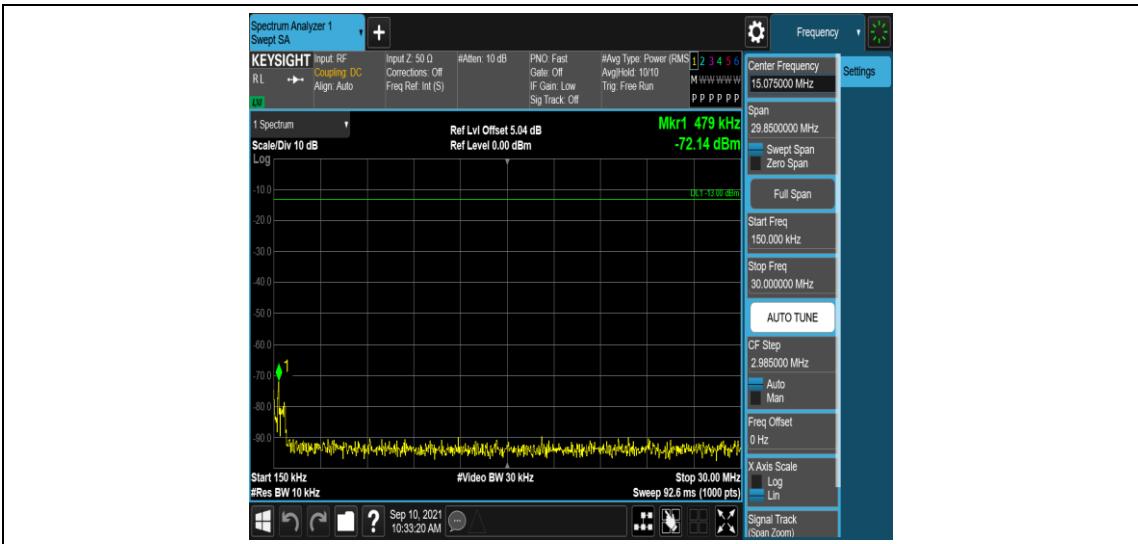

Band41-15MHz-QPSK-41515-1RB#0-Range1:0.009~0.15MHz

Band41-15MHz-QPSK-41515-1RB#0-Range2:0.15~30MHz