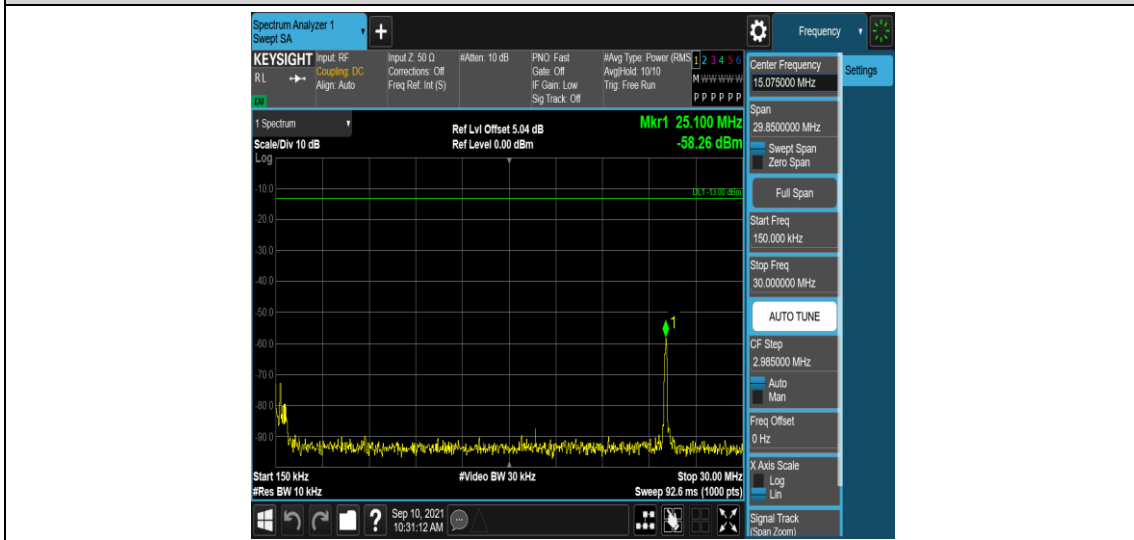

Band41-15MHz-QPSK-40620-1RB#0-Range1:0.009~0.15MHz

Band41-15MHz-QPSK-40620-1RB#0-Range2:0.15~30MHz