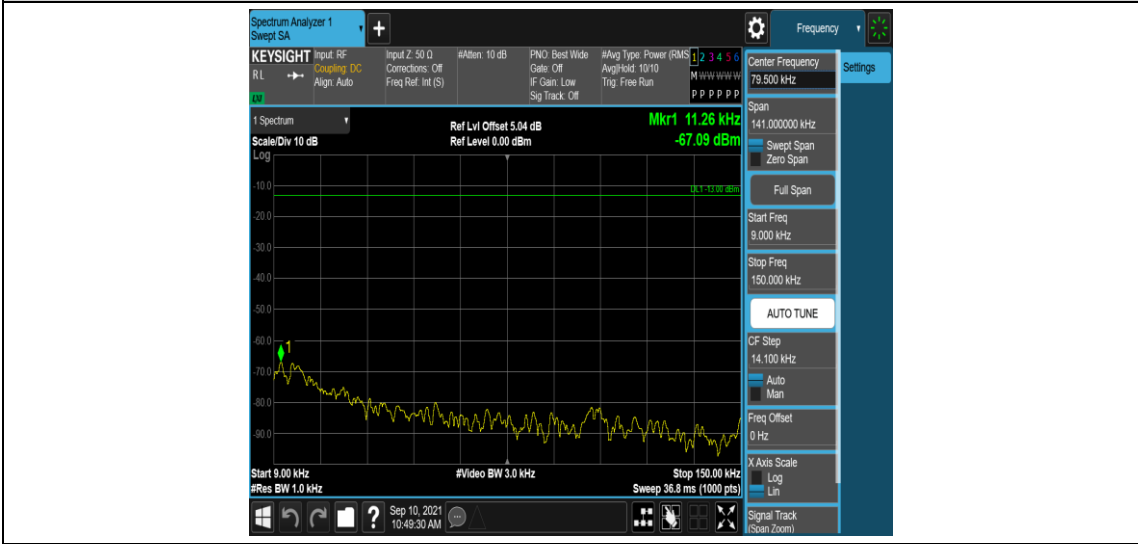

Band41-15MHz-16QAM-41515-1RB#0-Range1:0.009~0.15MHz

Band41-15MHz-16QAM-41515-1RB#0-Range2:0.15~30MHz

Band41-15MHz-16QAM-41515-1RB#0-Range3:30~1000MHz

Band41-15MHz-16QAM-41515-1RB#0-Range4:1000~3000MHz

Band41-15MHz-16QAM-41515-1RB#0-Range5:3000~26500MHz