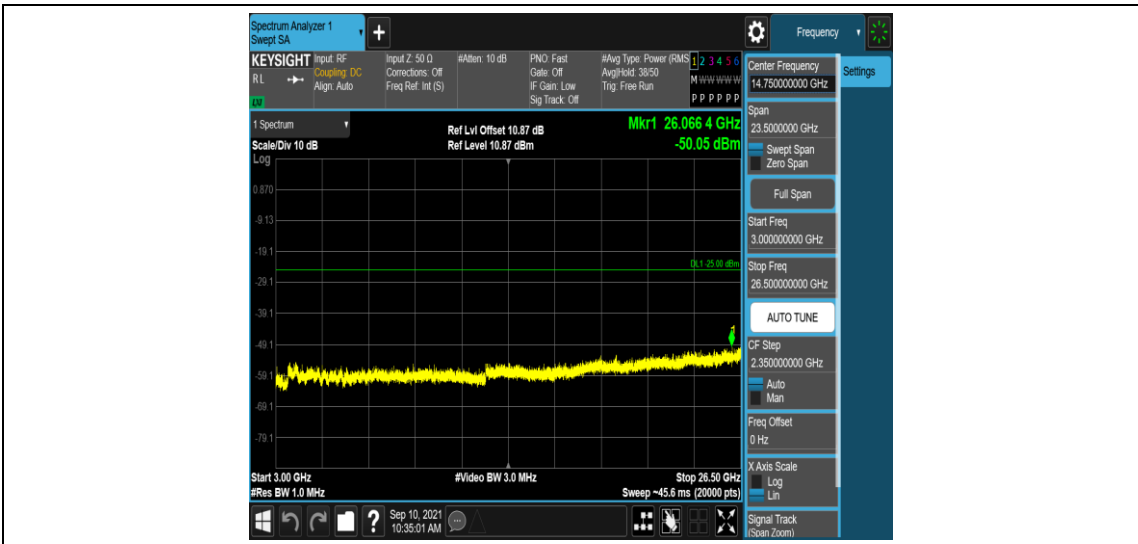

Band41-15MHz-16QAM-41515-1RB#0-Range1:0.009~0.15MHz

Band41-15MHz-16QAM-41515-1RB#0-Range2:0.15~30MHz

Band41-15MHz-16QAM-41515-1RB#0-Range3:30~1000MHz

Band41-15MHz-16QAM-41515-1RB#0-Range4:1000~3000MHz

Band41-15MHz-16QAM-41515-1RB#0-Range5:3000~26500MHz