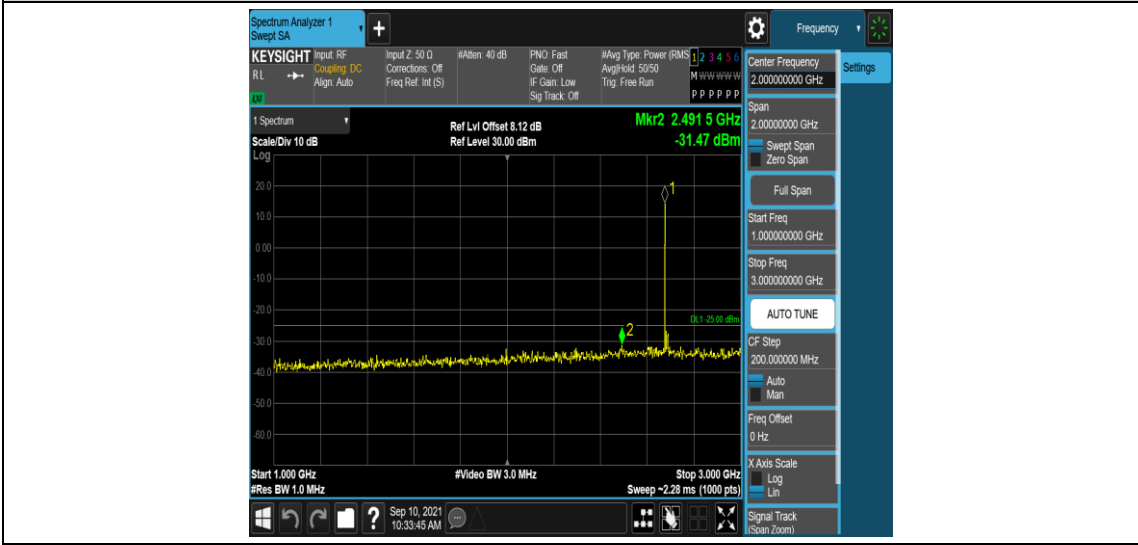

Band41-15MHz-QPSK-41515-1RB#0-Range3:30~1000MHz

Band41-15MHz-QPSK-41515-1RB#0-Range4:1000~3000MHz