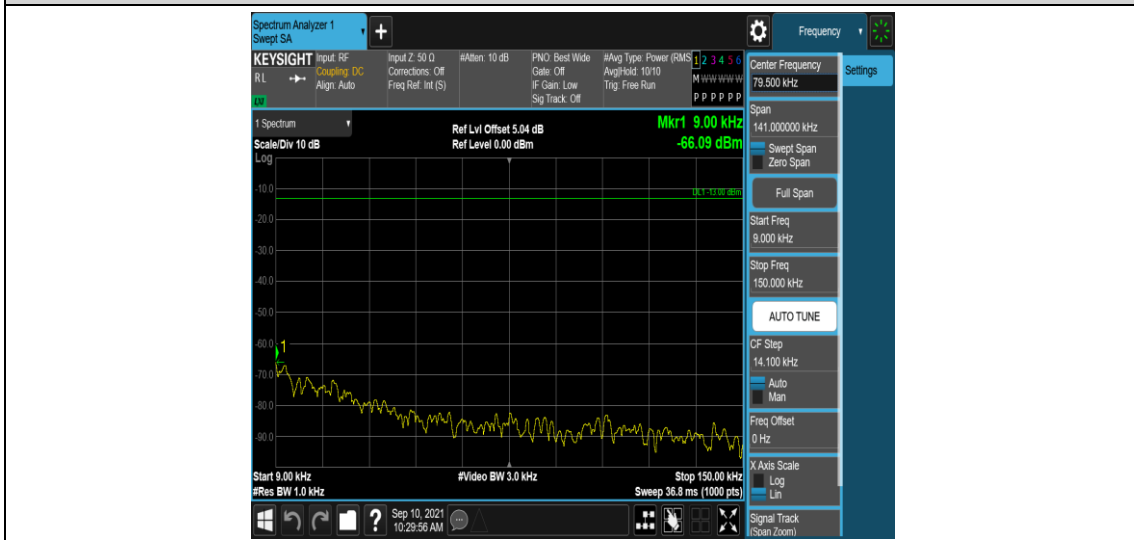

Band41-15MHz-QPSK-41515-1RB#0-Range1:0.009~0.15MHz

Band41-15MHz-QPSK-41515-1RB#0-Range2:0.15~30MHz

Band41-15MHz-QPSK-41515-1RB#0-Range3:30~1000MHz

Band41-15MHz-QPSK-41515-1RB#0-Range4:1000~3000MHz

Band41-15MHz-QPSK-41515-1RB#0-Range5:3000~26500MHz

Band41-15MHz-16QAM-39725-1RB#0-Range1:0.009~0.15MHz

Band41-15MHz-16QAM-39725-1RB#0-Range2:0.15~30MHz

Band41-15MHz-16QAM-39725-1RB#0-Range3:30~1000MHz

Band41-15MHz-16QAM-39725-1RB#0-Range4:1000~3000MHz

Band41-15MHz-16QAM-39725-1RB#0-Range5:3000~26500MHz