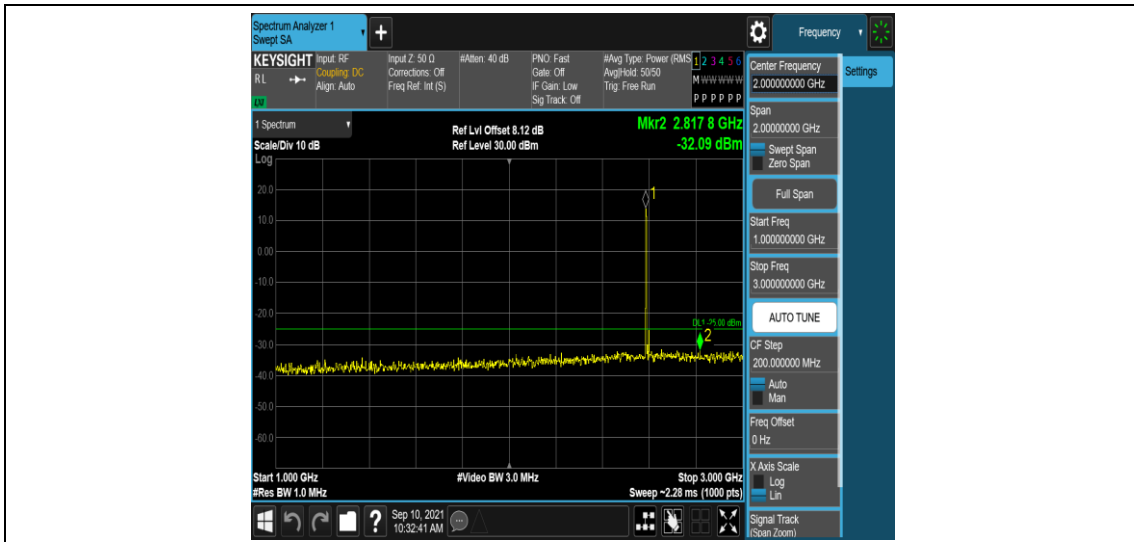

Band41-15MHz-16QAM-40620-1RB#0-Range3:30~1000MHz

Band41-15MHz-16QAM-40620-1RB#0-Range4:1000~3000MHz