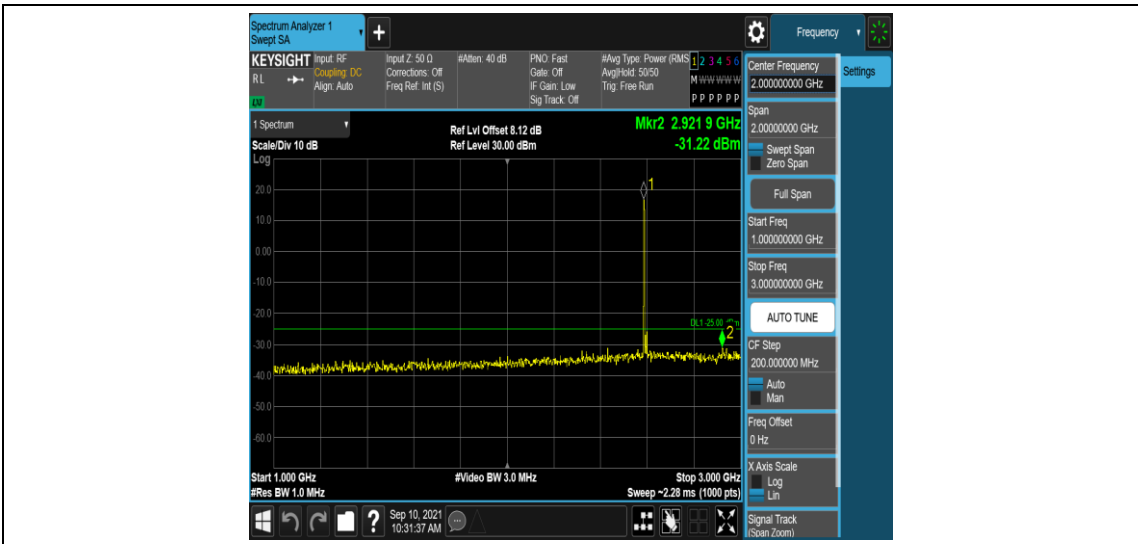

Band41-15MHz-QPSK-40620-1RB#0-Range3:30~1000MHz

Band41-15MHz-QPSK-40620-1RB#0-Range4:1000~3000MHz