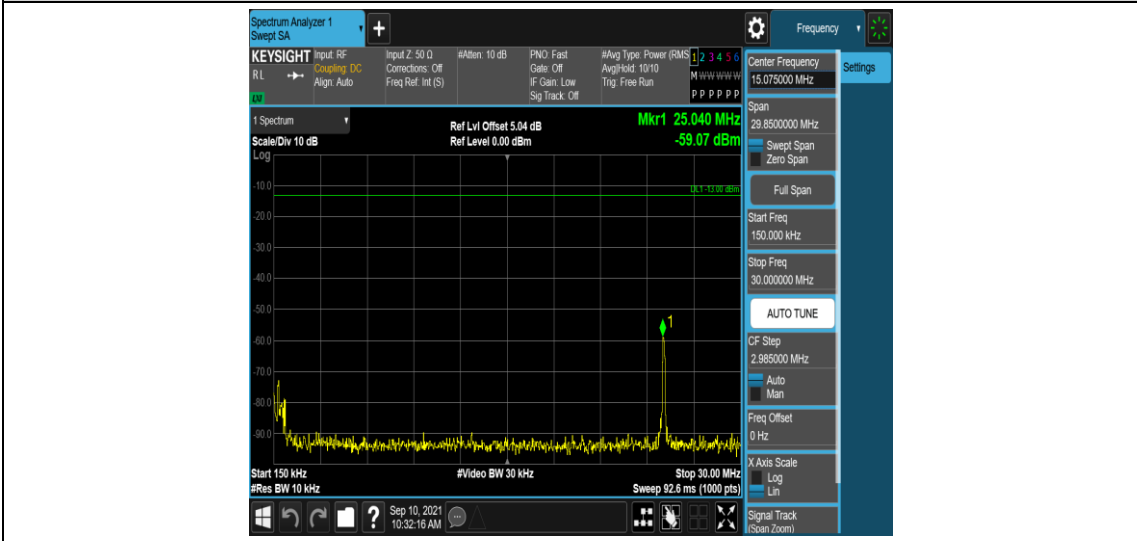

Band41-15MHz-16QAM-40620-1RB#0-Range1:0.009~0.15MHz

Band41-15MHz-16QAM-40620-1RB#0-Range2:0.15~30MHz