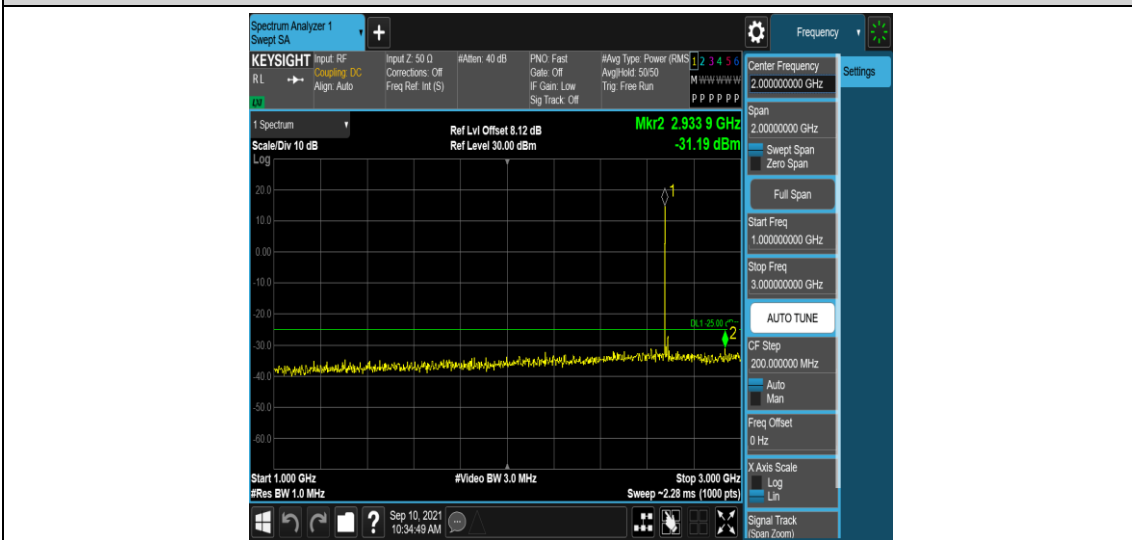

Band41-15MHz-16QAM-41515-1RB#0-Range3:30~1000MHz

Band41-15MHz-16QAM-41515-1RB#0-Range4:1000~3000MHz