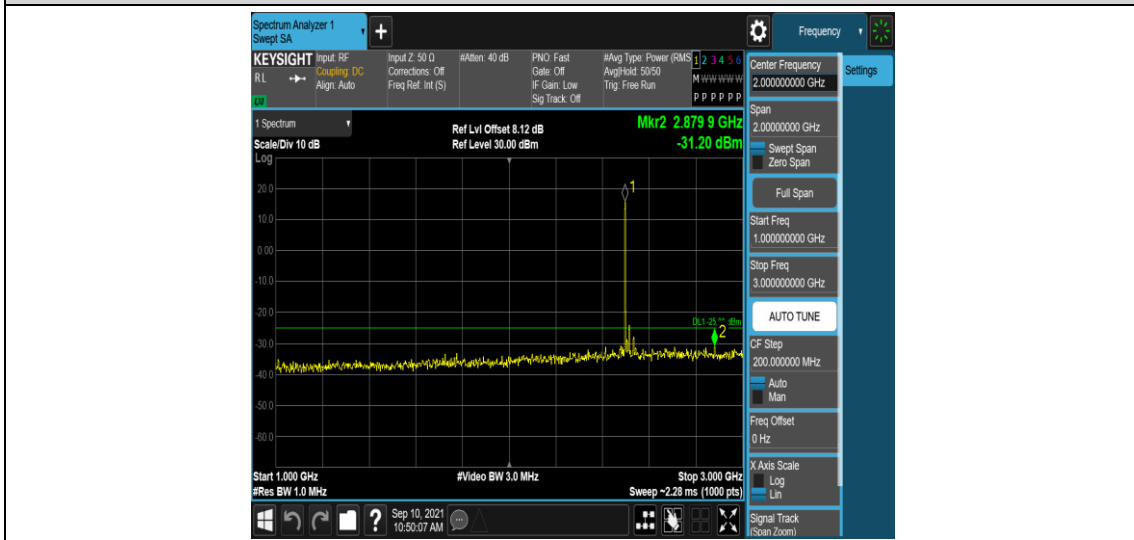

Band41-20MHz-QPSK-39750-1RB#0-Range3:30~1000MHz

Band41-20MHz-QPSK-39750-1RB#0-Range4:1000~3000MHz