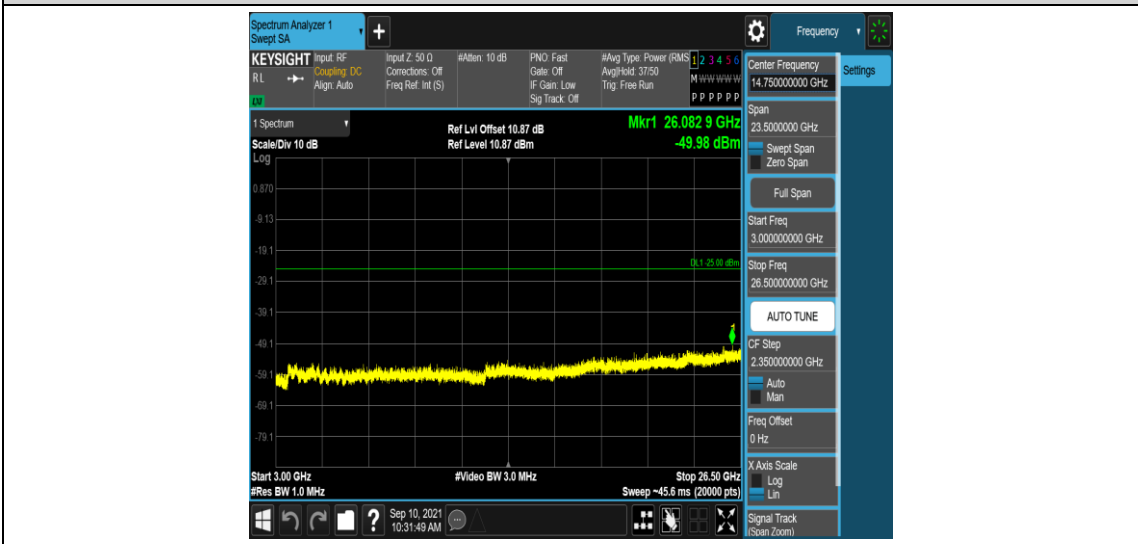

Band41-15MHz-QPSK-40620-1RB#0-Range1:0.009~0.15MHz

Band41-15MHz-QPSK-40620-1RB#0-Range2:0.15~30MHz

Band41-15MHz-QPSK-40620-1RB#0-Range3:30~1000MHz

Band41-15MHz-QPSK-40620-1RB#0-Range4:1000~3000MHz

Band41-15MHz-QPSK-40620-1RB#0-Range5:3000~26500MHz