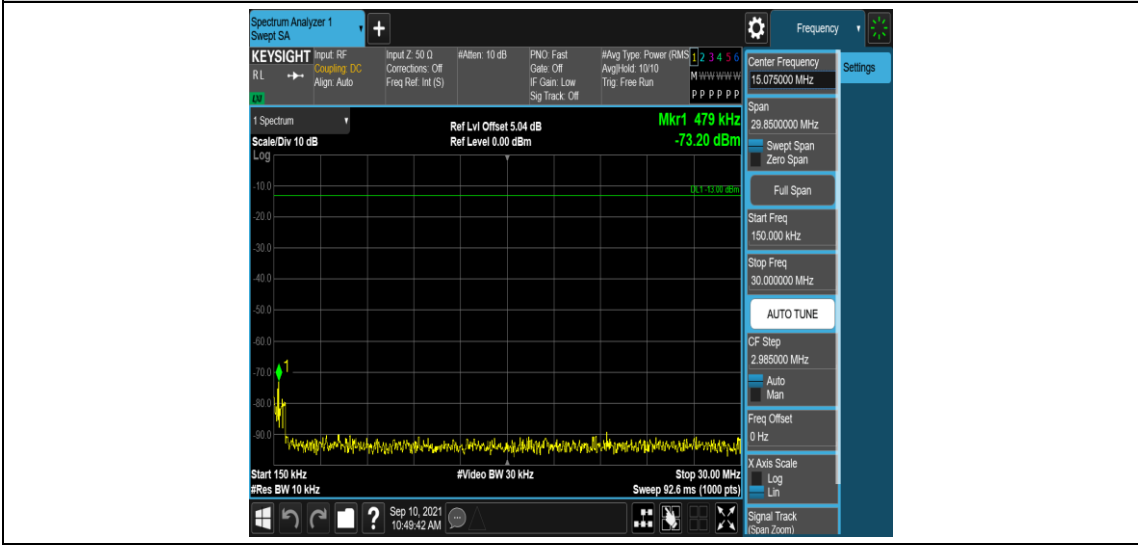

Band41-20MHz-QPSK-39750-1RB#0-Range1:0.009~0.15MHz

Band41-20MHz-QPSK-39750-1RB#0-Range2:0.15~30MHz