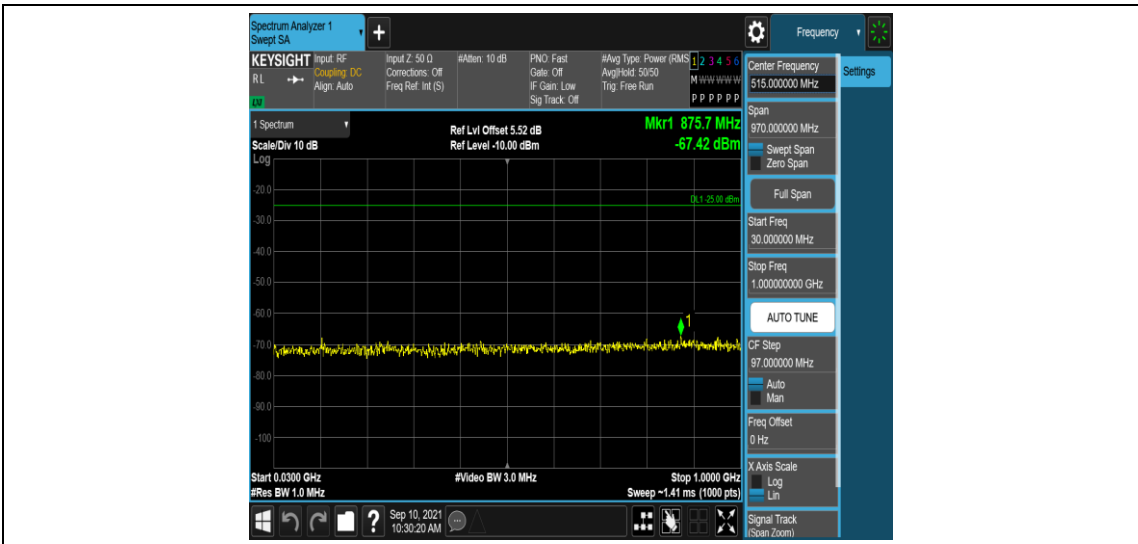

Band41-15MHz-16QAM-39725-1RB#0-Range2:0.15~30MHz

Band41-15MHz-16QAM-39725-1RB#0-Range3:30~1000MHz