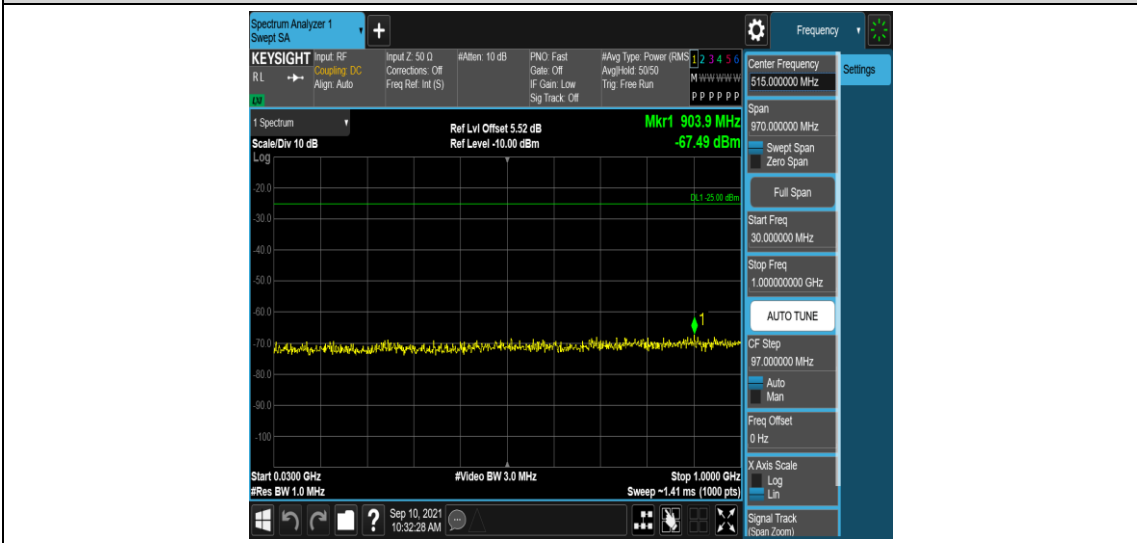

Band41-15MHz-16QAM-40620-1RB#0-Range2:0.15~30MHz

Band41-15MHz-16QAM-40620-1RB#0-Range3:30~1000MHz