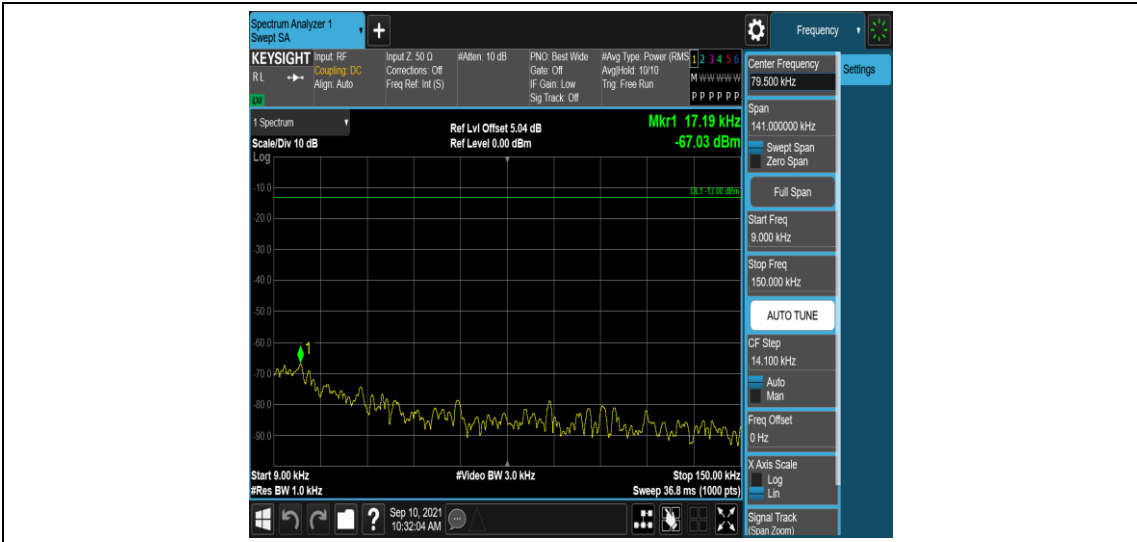

Band41-15MHz-16QAM-39725-1RB#0-Range1:0.009~0.15MHz

Band41-15MHz-16QAM-39725-1RB#0-Range2:0.15~30MHz

Band41-15MHz-16QAM-39725-1RB#0-Range3:30~1000MHz

Band41-15MHz-16QAM-39725-1RB#0-Range4:1000~3000MHz

Band41-15MHz-16QAM-39725-1RB#0-Range5:3000~26500MHz