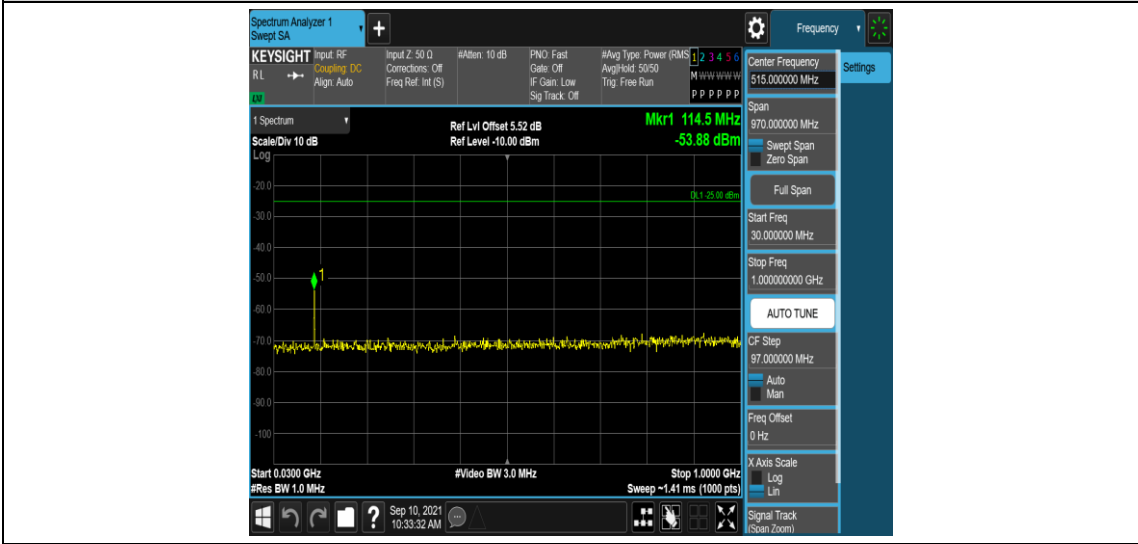

Band41-15MHz-QPSK-41515-1RB#0-Range2:0.15~30MHz

Band41-15MHz-QPSK-41515-1RB#0-Range3:30~1000MHz