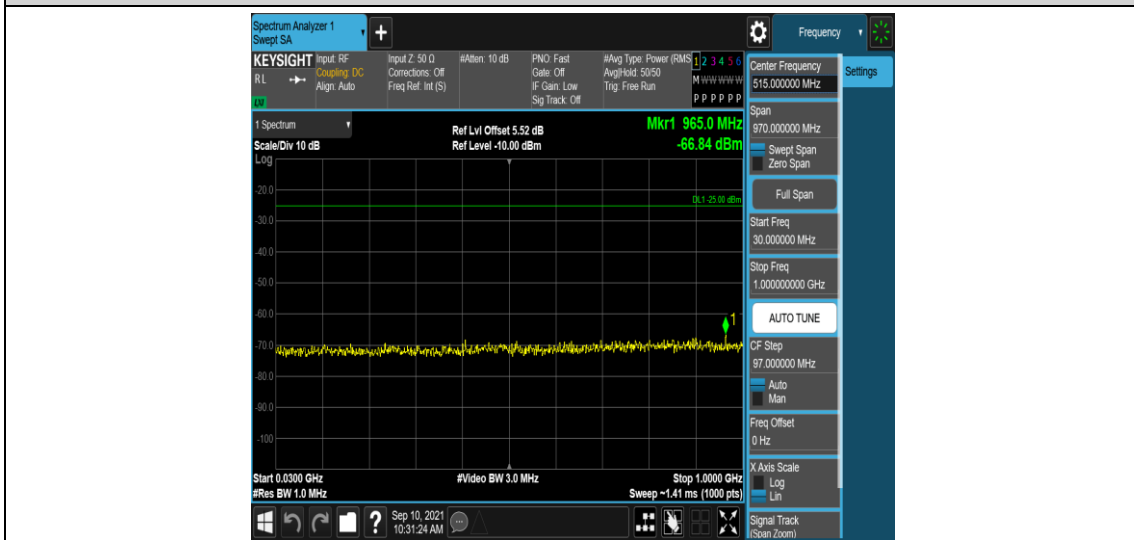

Band41-15MHz-QPSK-40620-1RB#0-Range2:0.15~30MHz

Band41-15MHz-QPSK-40620-1RB#0-Range3:30~1000MHz