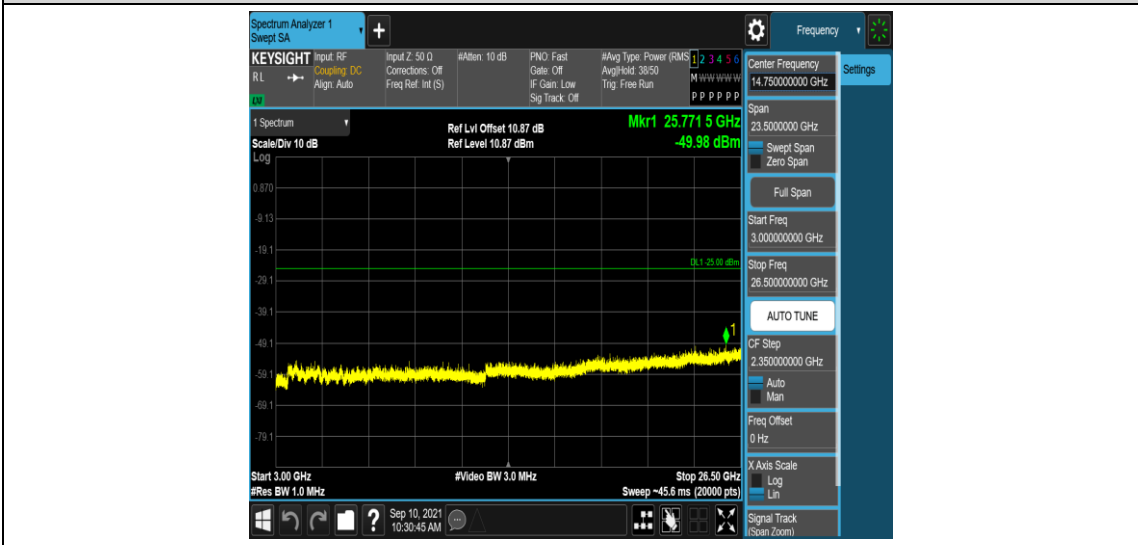

Band41-15MHz-16QAM-39725-1RB#0-Range1:0.009~0.15MHz

Band41-15MHz-16QAM-39725-1RB#0-Range2:0.15~30MHz

Band41-15MHz-16QAM-39725-1RB#0-Range3:30~1000MHz

Band41-15MHz-16QAM-39725-1RB#0-Range4:1000~3000MHz

Band41-15MHz-16QAM-39725-1RB#0-Range5:3000~26500MHz