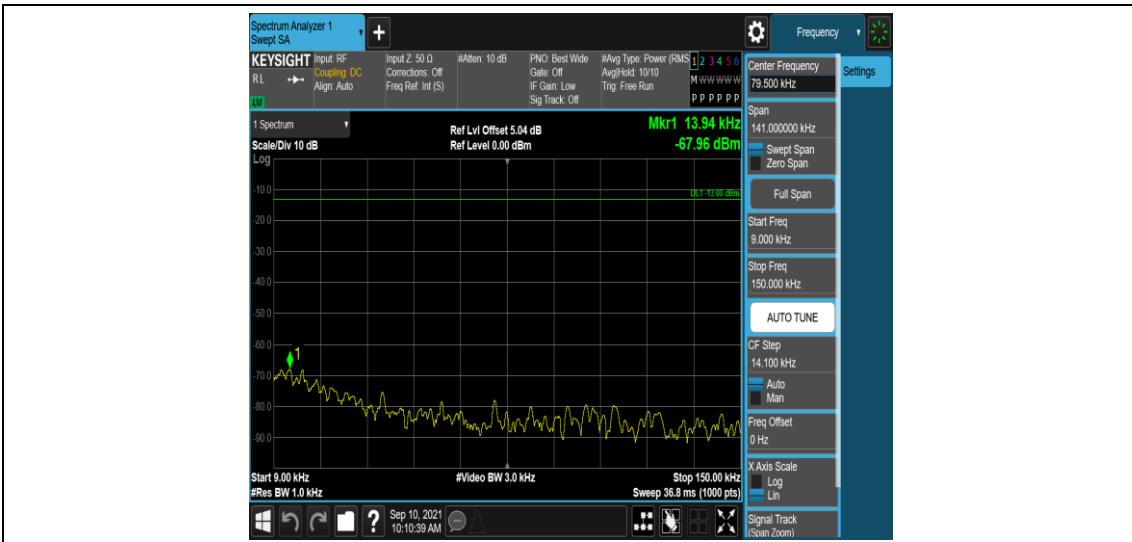

Band41-10MHz-QPSK-40620-1RB#0-Range1:0.009~0.15MHz