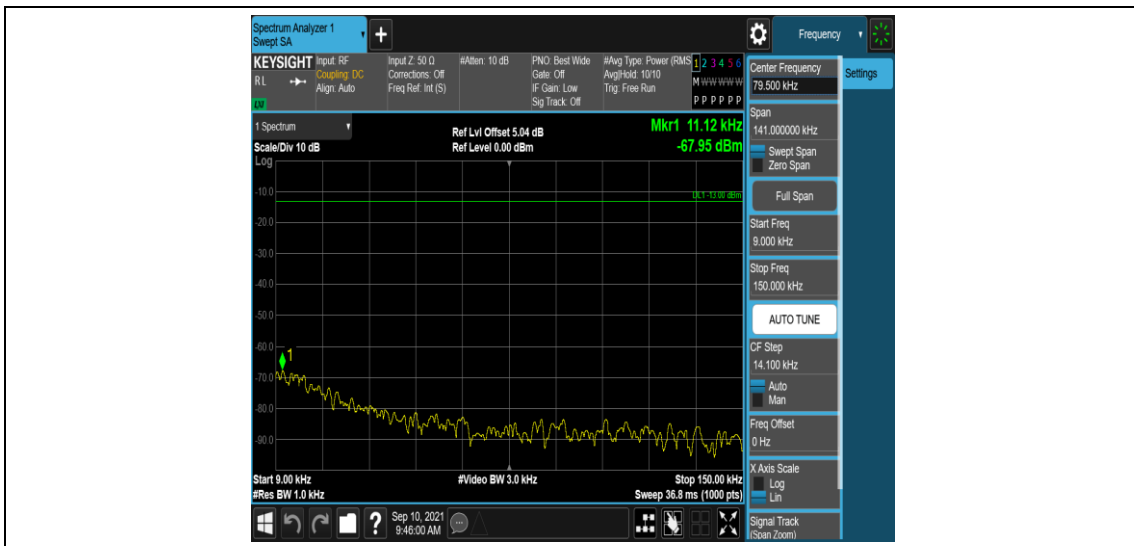

Band41	20MHz	16QAM	41490	1RB#0	Range5:3000~26500MHz	PASS

Test Graphs

Band41-5MHz-QPSK-39675-1RB#0-Range1:0.009~0.15MHz