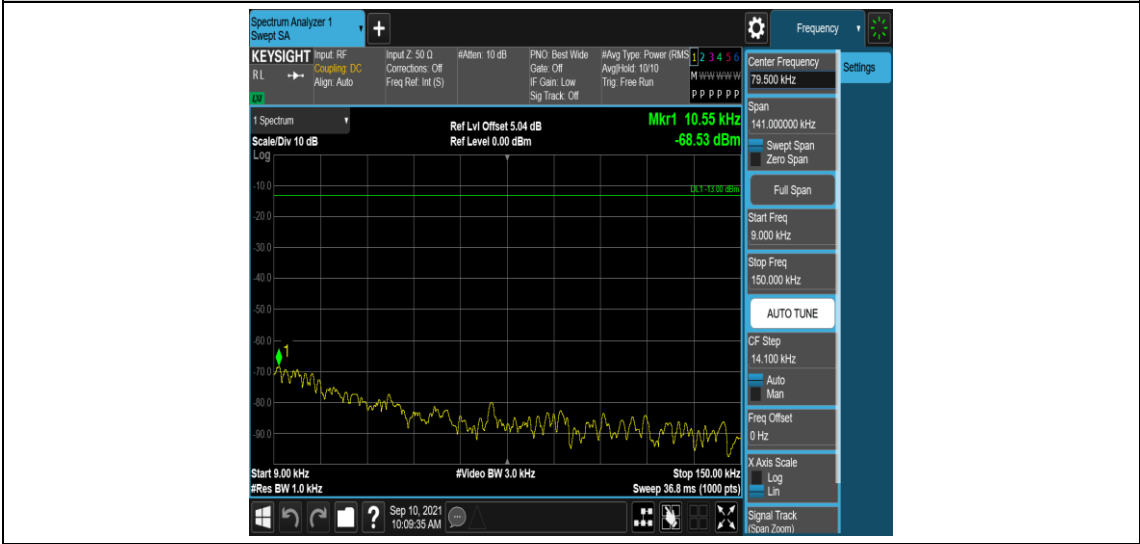

Band41-10MHz-16QAM-39700-1RB#0-Range1:0.009~0.15MHz