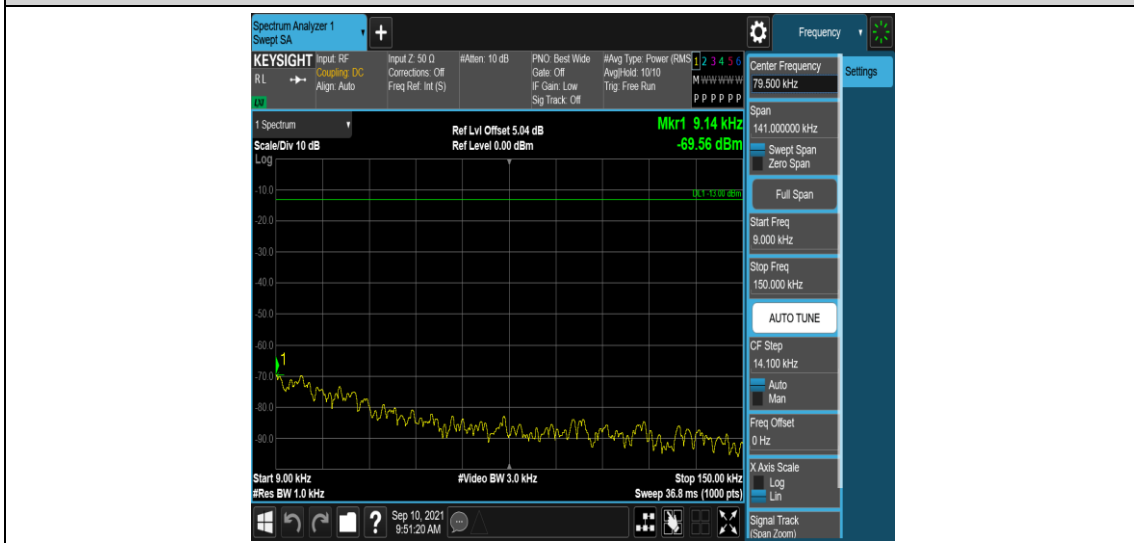

Band41-5MHz-16QAM-41565-1RB#0-Range1:0.009~0.15MHz