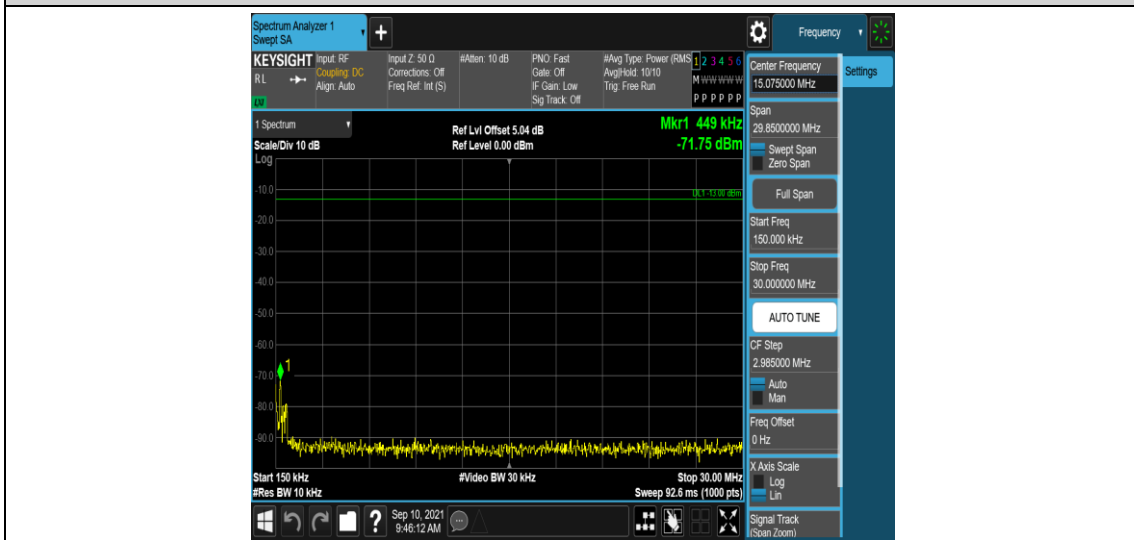

Band41-5MHz-QPSK-39675-1RB#0-Range2:0.15~30MHz