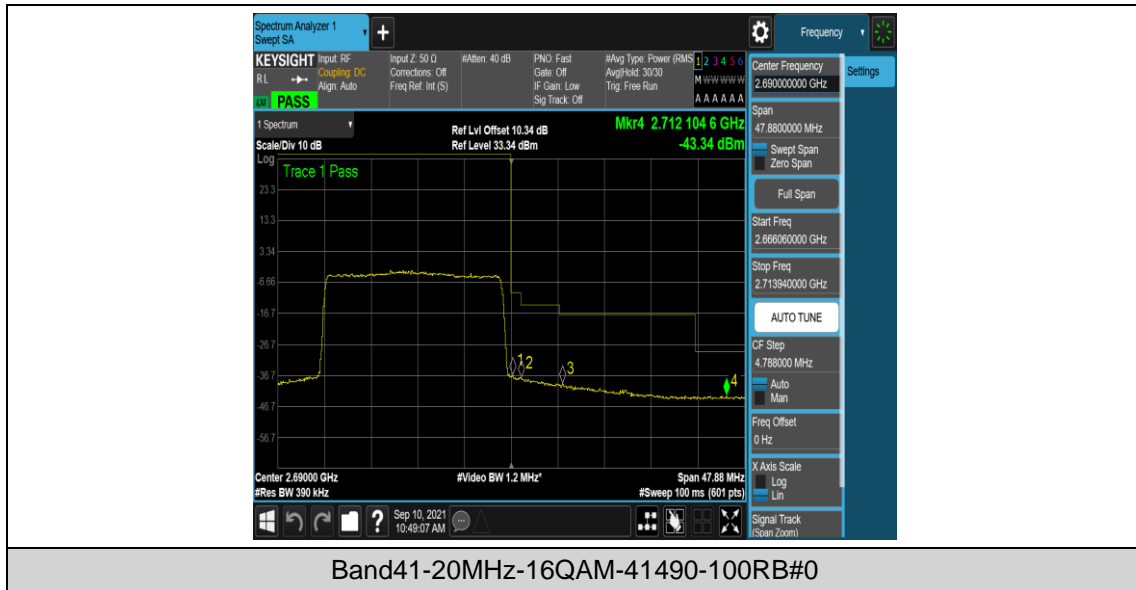

Band41-20MHz-16QAM-39750-100RB#0

Band41-20MHz-16QAM-41490-1RB#0

Band41-20MHz-16QAM-41490-1RB#99

Appendix E: Conducted Spurious Emission

Test Result

Band	Bandwidth	Modulation	Channel	RB Configuration	Frequency Range	Verdict
Band41	5MHz	QPSK	39675	1RB#0	Range1:0.009~0.15MHz	PASS
Band41	5MHz	QPSK	39675	1RB#0	Range2:0.15~30MHz	PASS
Band41	5MHz	QPSK	39675	1RB#0	Range3:30~1000MHz	PASS
Band41	5MHz	QPSK	39675	1RB#0	Range4:1000~3000MHz	PASS
Band41	5MHz	QPSK	39675	1RB#0	Range5:3000~26500MHz	PASS
Band41	5MHz	QPSK	40620	1RB#0	Range1:0.009~0.15MHz	PASS
Band41	5MHz	QPSK	40620	1RB#0	Range2:0.15~30MHz	PASS
Band41	5MHz	QPSK	40620	1RB#0	Range3:30~1000MHz	PASS
Band41	5MHz	QPSK	40620	1RB#0	Range4:1000~3000MHz	PASS
Band41	5MHz	QPSK	40620	1RB#0	Range5:3000~26500MHz	PASS
Band41	5MHz	QPSK	41565	1RB#0	Range1:0.009~0.15MHz	PASS
Band41	5MHz	QPSK	41565	1RB#0	Range2:0.15~30MHz	PASS
Band41	5MHz	QPSK	41565	1RB#0	Range3:30~1000MHz	PASS
Band41	5MHz	QPSK	41565	1RB#0	Range4:1000~3000MHz	PASS
Band41	5MHz	QPSK	41565	1RB#0	Range5:3000~26500MHz	PASS
Band41	5MHz	16QAM	39675	1RB#0	Range1:0.009~0.15MHz	PASS
Band41	5MHz	16QAM	39675	1RB#0	Range2:0.15~30MHz	PASS
Band41	5MHz	16QAM	39675	1RB#0	Range3:30~1000MHz	PASS
Band41	5MHz	16QAM	39675	1RB#0	Range4:1000~3000MHz	PASS
Band41	5MHz	16QAM	39675	1RB#0	Range5:3000~26500MHz	PASS
Band41	5MHz	16QAM	40620	1RB#0	Range1:0.009~0.15MHz	PASS
Band41	5MHz	16QAM	40620	1RB#0	Range2:0.15~30MHz	PASS
Band41	5MHz	16QAM	40620	1RB#0	Range3:30~1000MHz	PASS
Band41	5MHz	16QAM	40620	1RB#0	Range4:1000~3000MHz	PASS
Band41	5MHz	16QAM	40620	1RB#0	Range5:3000~26500MHz	PASS
Band41	5MHz	16QAM	41565	1RB#0	Range1:0.009~0.15MHz	PASS
Band41	5MHz	16QAM	41565	1RB#0	Range2:0.15~30MHz	PASS
Band41	5MHz	16QAM	41565	1RB#0	Range3:30~1000MHz	PASS
Band41	5MHz	16QAM	41565	1RB#0	Range4:1000~3000MHz	PASS
Band41	5MHz	16QAM	41565	1RB#0	Range5:3000~26500MHz	PASS
Band41	10MHz	QPSK	39700	1RB#0	Range1:0.009~0.15MHz	PASS
Band41	10MHz	QPSK	39700	1RB#0	Range2:0.15~30MHz	PASS
Band41	10MHz	QPSK	39700	1RB#0	Range3:30~1000MHz	PASS
Band41	10MHz	QPSK	39700	1RB#0	Range4:1000~3000MHz	PASS
Band41	10MHz	QPSK	39700	1RB#0	Range5:3000~26500MHz	PASS