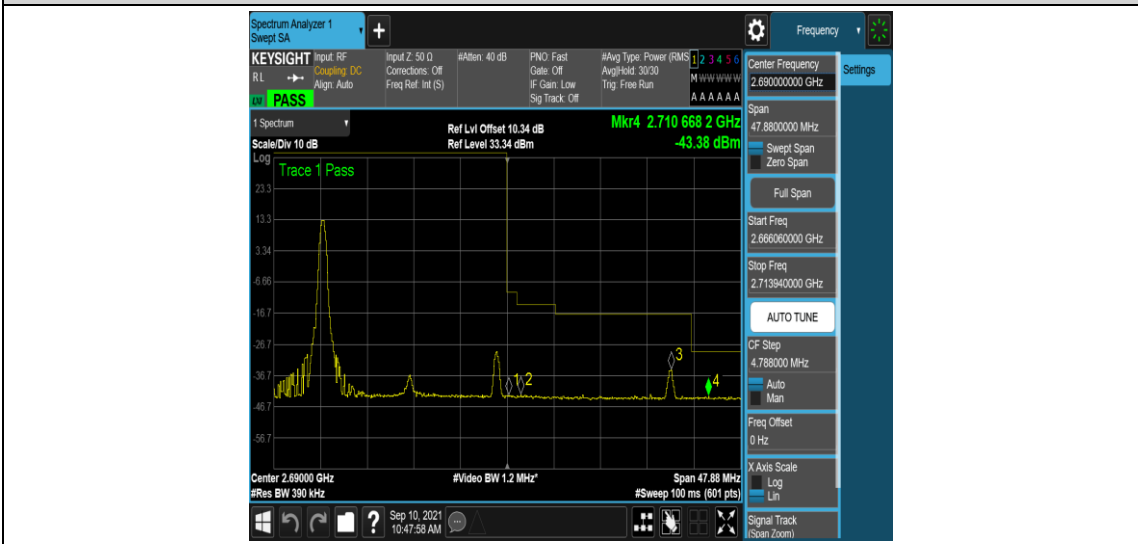

Band41-20MHz-16QAM-39750-100RB#0

Band41-20MHz-16QAM-41490-1RB#0

Band41-20MHz-16QAM-41490-1RB#99

Appendix E: Conducted Spurious Emission

Test Result

Band	Bandwidth	Modulation	Channel	RB Configuration	Frequency Range	Verdict
Band41	5MHz	QPSK	39675	1RB#0	Range1:0.009~0.15MHz	PASS
Band41	5MHz	QPSK	39675	1RB#0	Range2:0.15~30MHz	PASS
Band41	5MHz	QPSK	39675	1RB#0	Range3:30~1000MHz	PASS
Band41	5MHz	QPSK	39675	1RB#0	Range4:1000~3000MHz	PASS
Band41	5MHz	QPSK	39675	1RB#0	Range5:3000~26500MHz	PASS
Band41	5MHz	QPSK	40620	1RB#0	Range1:0.009~0.15MHz	PASS
Band41	5MHz	QPSK	40620	1RB#0	Range2:0.15~30MHz	PASS
Band41	5MHz	QPSK	40620	1RB#0	Range3:30~1000MHz	PASS
Band41	5MHz	QPSK	40620	1RB#0	Range4:1000~3000MHz	PASS
Band41	5MHz	QPSK	40620	1RB#0	Range5:3000~26500MHz	PASS
Band41	5MHz	QPSK	41565	1RB#0	Range1:0.009~0.15MHz	PASS
Band41	5MHz	QPSK	41565	1RB#0	Range2:0.15~30MHz	PASS
Band41	5MHz	QPSK	41565	1RB#0	Range3:30~1000MHz	PASS
Band41	5MHz	QPSK	41565	1RB#0	Range4:1000~3000MHz	PASS
Band41	5MHz	QPSK	41565	1RB#0	Range5:3000~26500MHz	PASS
Band41	5MHz	16QAM	39675	1RB#0	Range1:0.009~0.15MHz	PASS
Band41	5MHz	16QAM	39675	1RB#0	Range2:0.15~30MHz	PASS
Band41	5MHz	16QAM	39675	1RB#0	Range3:30~1000MHz	PASS
Band41	5MHz	16QAM	39675	1RB#0	Range4:1000~3000MHz	PASS
Band41	5MHz	16QAM	39675	1RB#0	Range5:3000~26500MHz	PASS
Band41	5MHz	16QAM	40620	1RB#0	Range1:0.009~0.15MHz	PASS
Band41	5MHz	16QAM	40620	1RB#0	Range2:0.15~30MHz	PASS
Band41	5MHz	16QAM	40620	1RB#0	Range3:30~1000MHz	PASS
Band41	5MHz	16QAM	40620	1RB#0	Range4:1000~3000MHz	PASS
Band41	5MHz	16QAM	40620	1RB#0	Range5:3000~26500MHz	PASS
Band41	5MHz	16QAM	41565	1RB#0	Range1:0.009~0.15MHz	PASS
Band41	5MHz	16QAM	41565	1RB#0	Range2:0.15~30MHz	PASS
Band41	5MHz	16QAM	41565	1RB#0	Range3:30~1000MHz	PASS
Band41	5MHz	16QAM	41565	1RB#0	Range4:1000~3000MHz	PASS
Band41	5MHz	16QAM	41565	1RB#0	Range5:3000~26500MHz	PASS
Band41	10MHz	QPSK	39700	1RB#0	Range1:0.009~0.15MHz	PASS
Band41	10MHz	QPSK	39700	1RB#0	Range2:0.15~30MHz	PASS
Band41	10MHz	QPSK	39700	1RB#0	Range3:30~1000MHz	PASS
Band41	10MHz	QPSK	39700	1RB#0	Range4:1000~3000MHz	PASS
Band41	10MHz	QPSK	39700	1RB#0	Range5:3000~26500MHz	PASS