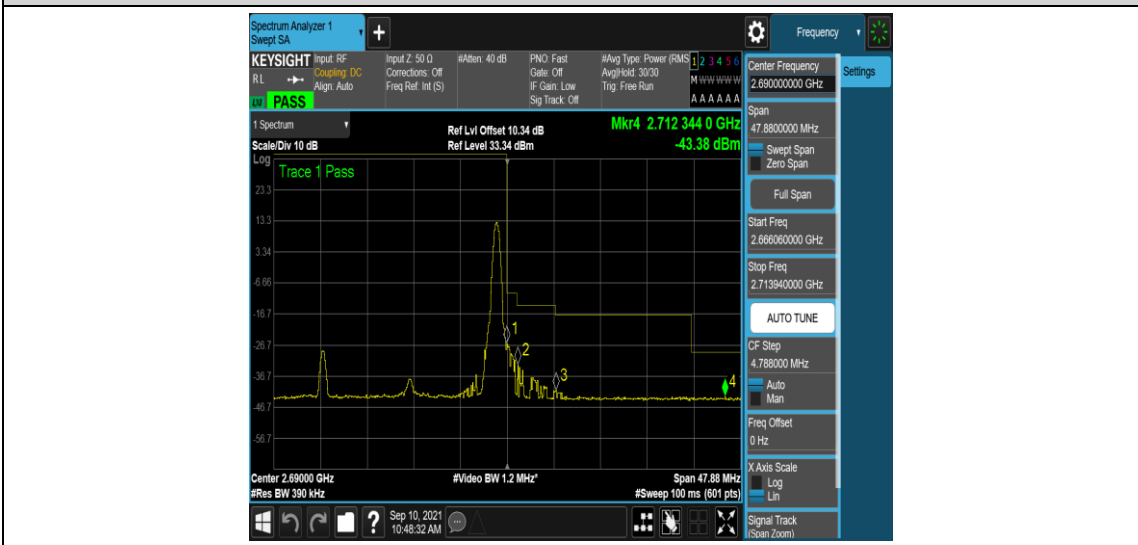

Band41-20MHz-16QAM-39750-100RB#0

Band41-20MHz-16QAM-41490-1RB#0

Band41-20MHz-16QAM-41490-1RB#99

Appendix E: Conducted Spurious Emission

Test Result

Band	Bandwidth	Modulation	Channel	RB Configuration	Frequency Range	Verdict
Band41	5MHz	QPSK	39675	1RB#0	Range1:0.009~0.15MHz	PASS
Band41	5MHz	QPSK	39675	1RB#0	Range2:0.15~30MHz	PASS
Band41	5MHz	QPSK	39675	1RB#0	Range3:30~1000MHz	PASS
Band41	5MHz	QPSK	39675	1RB#0	Range4:1000~3000MHz	PASS
Band41	5MHz	QPSK	39675	1RB#0	Range5:3000~26500MHz	PASS
Band41	5MHz	QPSK	40620	1RB#0	Range1:0.009~0.15MHz	PASS
Band41	5MHz	QPSK	40620	1RB#0	Range2:0.15~30MHz	PASS
Band41	5MHz	QPSK	40620	1RB#0	Range3:30~1000MHz	PASS
Band41	5MHz	QPSK	40620	1RB#0	Range4:1000~3000MHz	PASS
Band41	5MHz	QPSK	40620	1RB#0	Range5:3000~26500MHz	PASS
Band41	5MHz	QPSK	41565	1RB#0	Range1:0.009~0.15MHz	PASS
Band41	5MHz	QPSK	41565	1RB#0	Range2:0.15~30MHz	PASS
Band41	5MHz	QPSK	41565	1RB#0	Range3:30~1000MHz	PASS
Band41	5MHz	QPSK	41565	1RB#0	Range4:1000~3000MHz	PASS
Band41	5MHz	QPSK	41565	1RB#0	Range5:3000~26500MHz	PASS
Band41	5MHz	16QAM	39675	1RB#0	Range1:0.009~0.15MHz	PASS
Band41	5MHz	16QAM	39675	1RB#0	Range2:0.15~30MHz	PASS
Band41	5MHz	16QAM	39675	1RB#0	Range3:30~1000MHz	PASS
Band41	5MHz	16QAM	39675	1RB#0	Range4:1000~3000MHz	PASS
Band41	5MHz	16QAM	39675	1RB#0	Range5:3000~26500MHz	PASS
Band41	5MHz	16QAM	40620	1RB#0	Range1:0.009~0.15MHz	PASS
Band41	5MHz	16QAM	40620	1RB#0	Range2:0.15~30MHz	PASS
Band41	5MHz	16QAM	40620	1RB#0	Range3:30~1000MHz	PASS
Band41	5MHz	16QAM	40620	1RB#0	Range4:1000~3000MHz	PASS
Band41	5MHz	16QAM	40620	1RB#0	Range5:3000~26500MHz	PASS
Band41	5MHz	16QAM	41565	1RB#0	Range1:0.009~0.15MHz	PASS
Band41	5MHz	16QAM	41565	1RB#0	Range2:0.15~30MHz	PASS
Band41	5MHz	16QAM	41565	1RB#0	Range3:30~1000MHz	PASS
Band41	5MHz	16QAM	41565	1RB#0	Range4:1000~3000MHz	PASS
Band41	5MHz	16QAM	41565	1RB#0	Range5:3000~26500MHz	PASS
Band41	10MHz	QPSK	39700	1RB#0	Range1:0.009~0.15MHz	PASS
Band41	10MHz	QPSK	39700	1RB#0	Range2:0.15~30MHz	PASS
Band41	10MHz	QPSK	39700	1RB#0	Range3:30~1000MHz	PASS
Band41	10MHz	QPSK	39700	1RB#0	Range4:1000~3000MHz	PASS
Band41	10MHz	QPSK	39700	1RB#0	Range5:3000~26500MHz	PASS