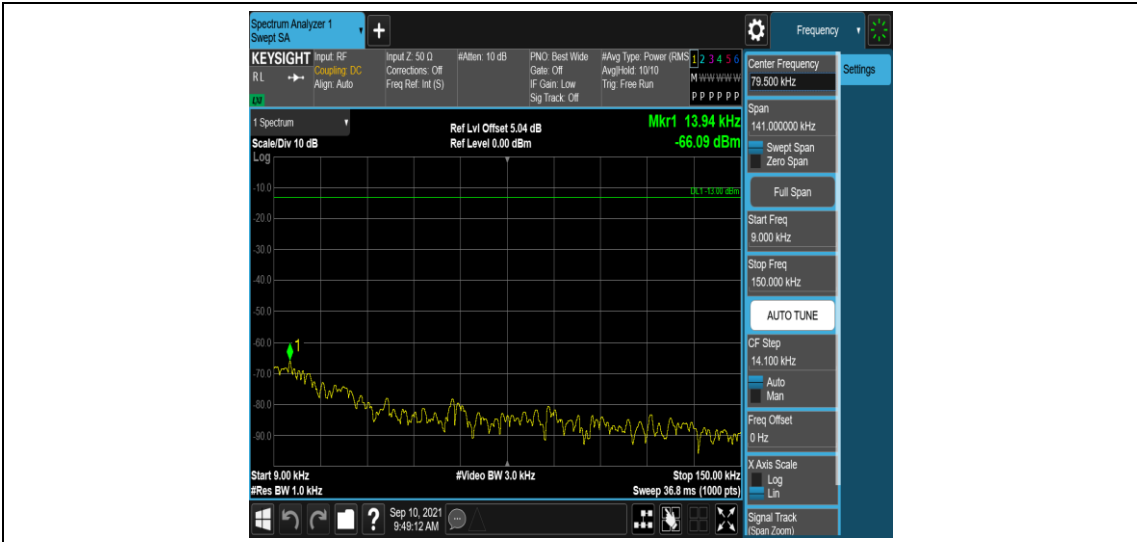

Band41-5MHz-16QAM-40620-1RB#0-Range1:0.009~0.15MHz