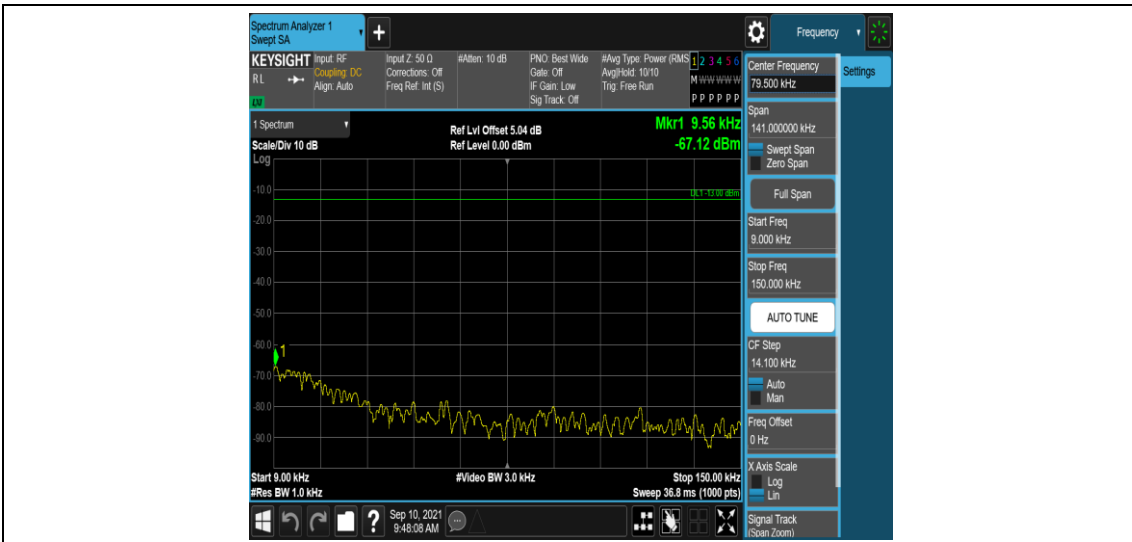

Band41-5MHz-QPSK-40620-1RB#0-Range1:0.009~0.15MHz