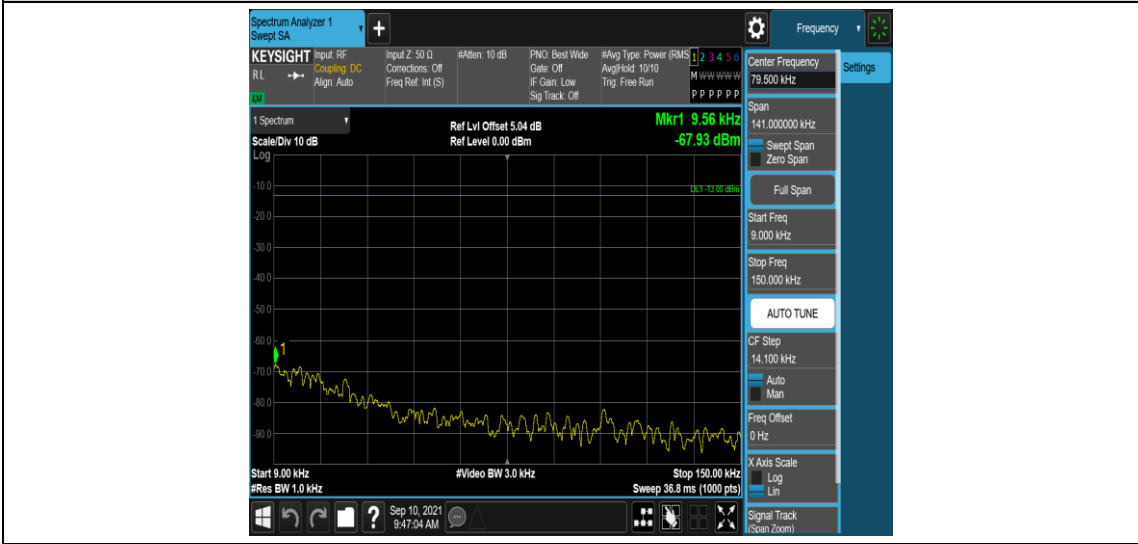

Band41-5MHz-16QAM-39675-1RB#0-Range1:0.009~0.15MHz