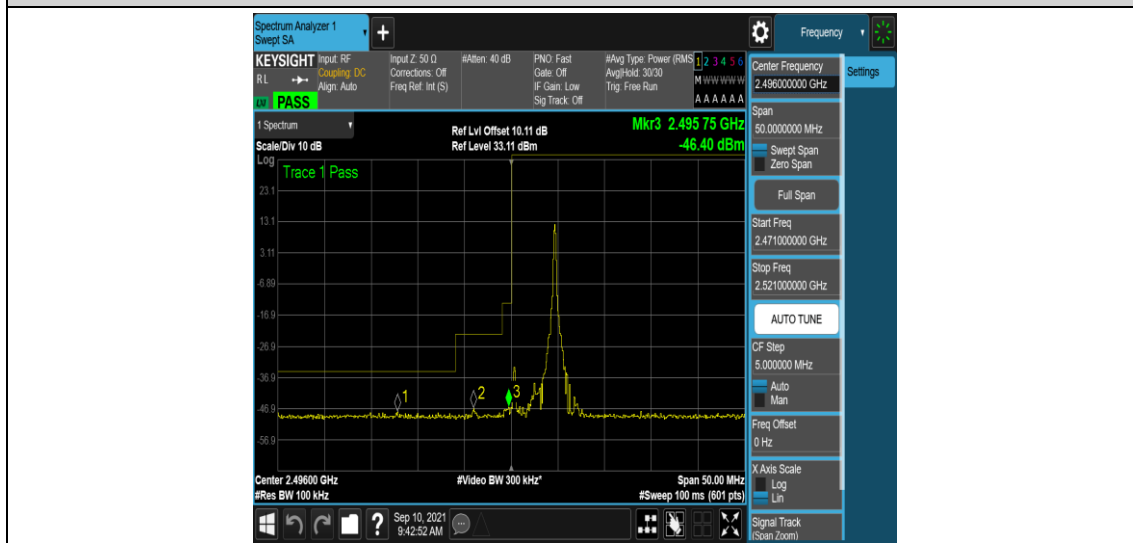

Band41	15MHz	16QAM	41515	75RB#0	PASS
Band41	20MHz	QPSK	39750	1RB#0	PASS
Band41	20MHz	QPSK	39750	1RB#99	PASS
Band41	20MHz	QPSK	39750	100RB#0	PASS
Band41	20MHz	QPSK	41490	1RB#0	PASS
Band41	20MHz	QPSK	41490	1RB#99	PASS
Band41	20MHz	QPSK	41490	100RB#0	PASS
Band41	20MHz	16QAM	39750	1RB#0	PASS
Band41	20MHz	16QAM	39750	1RB#99	PASS
Band41	20MHz	16QAM	39750	100RB#0	PASS
Band41	20MHz	16QAM	41490	1RB#0	PASS
Band41	20MHz	16QAM	41490	1RB#99	PASS
Band41	20MHz	16QAM	41490	100RB#0	PASS

Test Graphs