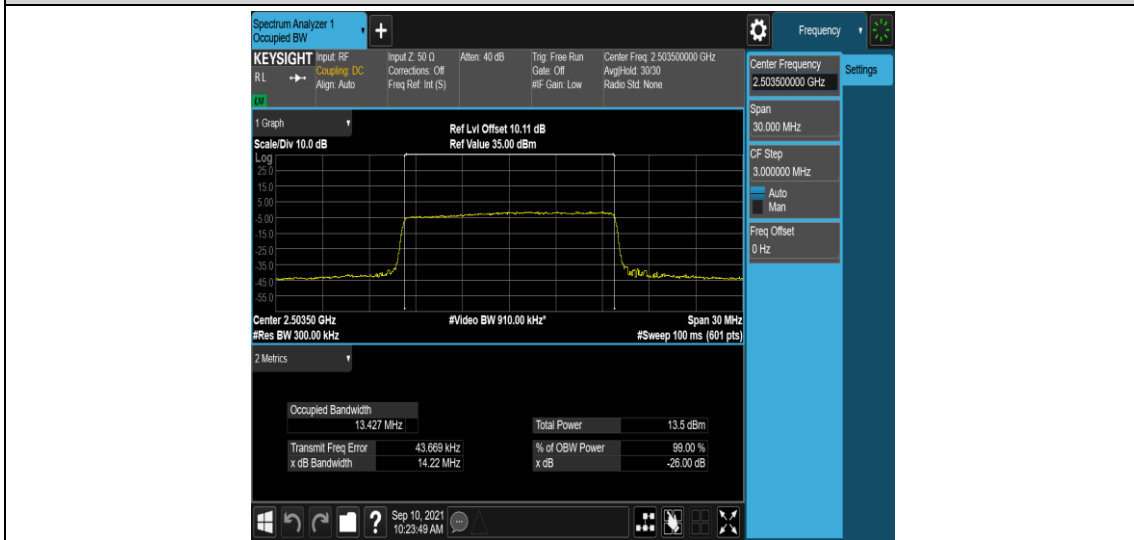

Band41-10MHz-16QAM-41540-50RB#0

Band41-15MHz-QPSK-39725-75RB#0

Band41-15MHz-QPSK-40620-75RB#0

Band41-15MHz-QPSK-41515-75RB#0

Band41-15MHz-16QAM-39725-75RB#0

Band41-15MHz-16QAM-40620-75RB#0

Band41-15MHz-16QAM-41515-75RB#0

Band41-20MHz-QPSK-39750-100RB#0

Band41-20MHz-QPSK-40620-100RB#0

Band41-20MHz-QPSK-41490-100RB#0

Band41-20MHz-16QAM-39750-100RB#0

Band41-20MHz-16QAM-40620-100RB#0

Band41-20MHz-16QAM-41490-100RB#0

Appendix D: Band Edge