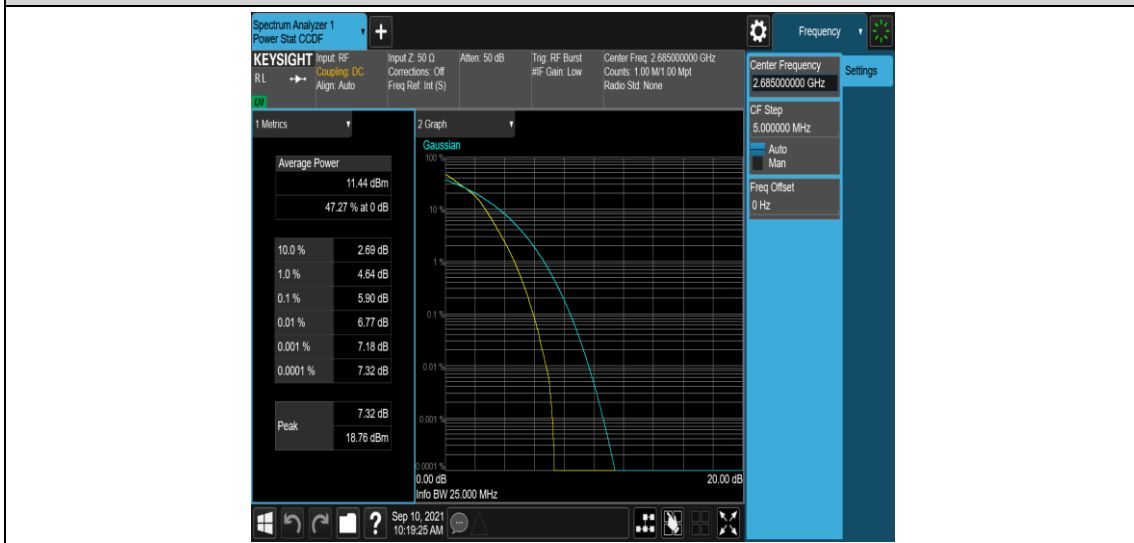

Band41-10MHz-16QAM-39700-1RB#0

Band41-10MHz-16QAM-39700-50RB#0

Band41-10MHz-16QAM-40620-1RB#0

Band41-10MHz-16QAM-40620-50RB#0

Band41-10MHz-16QAM-41540-1RB#0

Band41-10MHz-16QAM-41540-50RB#0

Band41-15MHz-QPSK-39725-1RB#0