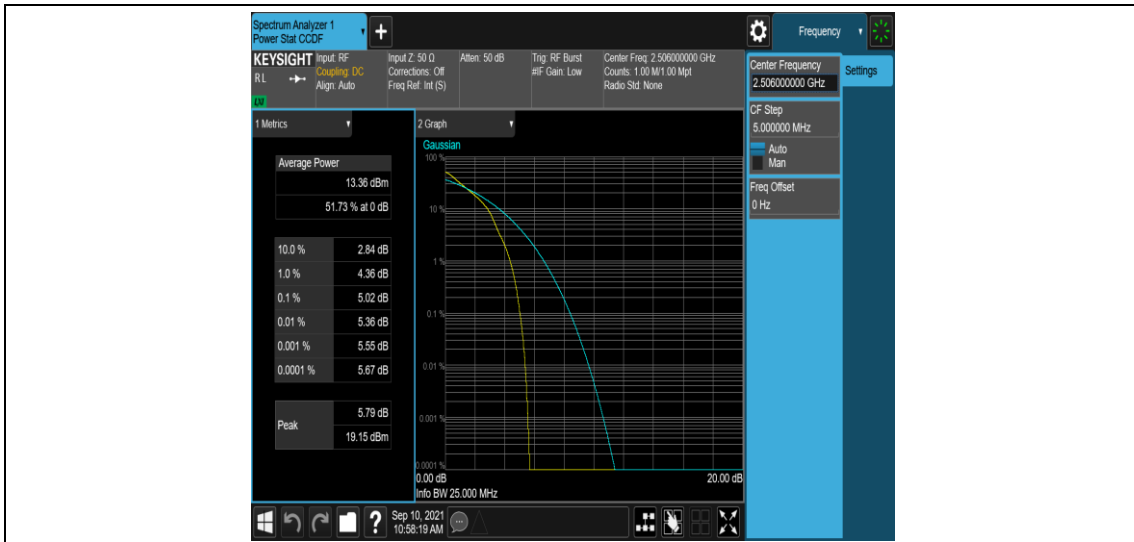

Band41-15MHz-16QAM-40620-1RB#0

Band41-15MHz-16QAM-40620-75RB#0

Band41-15MHz-16QAM-41515-1RB#0

Band41-15MHz-16QAM-41515-75RB#0

Band41-20MHz-QPSK-39750-1RB#0

Band41-20MHz-QPSK-39750-100RB#0

Band41-20MHz-QPSK-40620-1RB#0