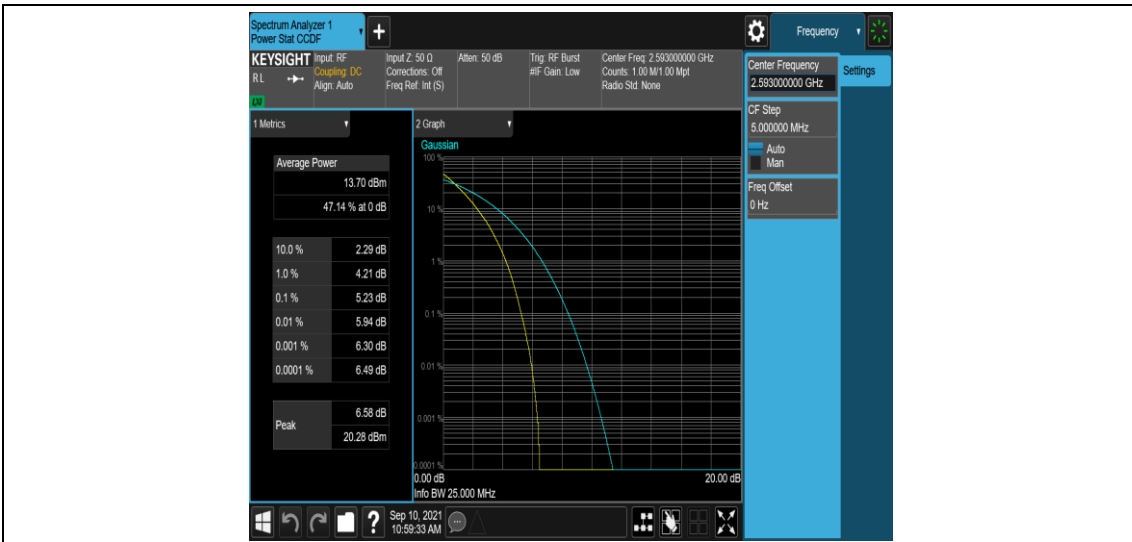

Band41-15MHz-16QAM-40620-1RB#0

Band41-15MHz-16QAM-40620-75RB#0

Band41-15MHz-16QAM-41515-1RB#0

Band41-15MHz-16QAM-41515-75RB#0

Band41-20MHz-QPSK-39750-1RB#0

Band41-20MHz-QPSK-39750-100RB#0

Band41-20MHz-QPSK-40620-1RB#0