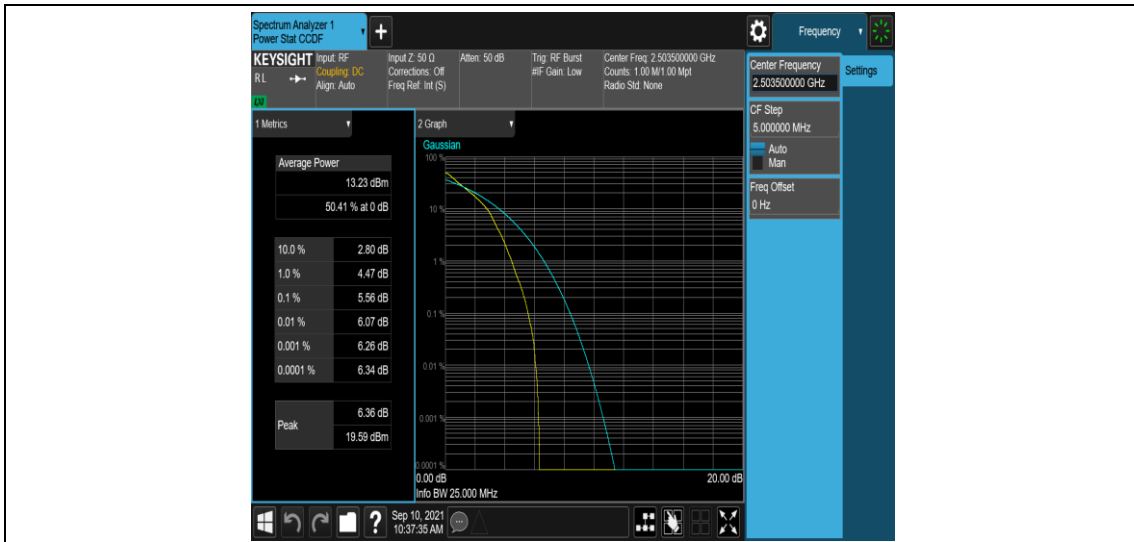

Band41-10MHz-16QAM-39700-1RB#0

Band41-10MHz-16QAM-39700-50RB#0

Band41-10MHz-16QAM-40620-1RB#0

Band41-10MHz-16QAM-40620-50RB#0

Band41-10MHz-16QAM-41540-1RB#0

Band41-10MHz-16QAM-41540-50RB#0

Band41-15MHz-QPSK-39725-1RB#0