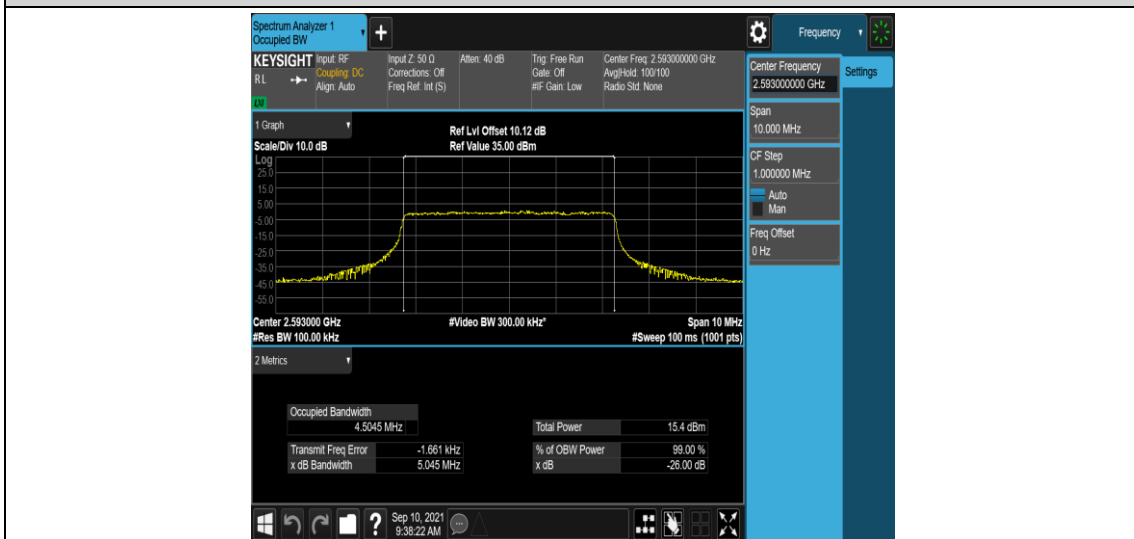

Band41-5MHz-QPSK-40620-25RB#0