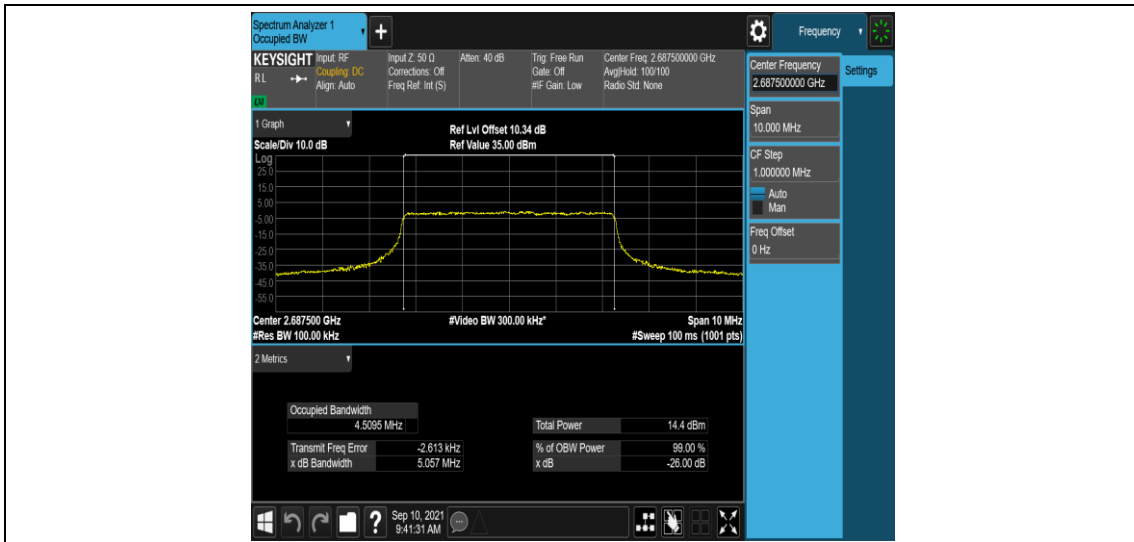

Band41-5MHz-QPSK-41565-25RB#0