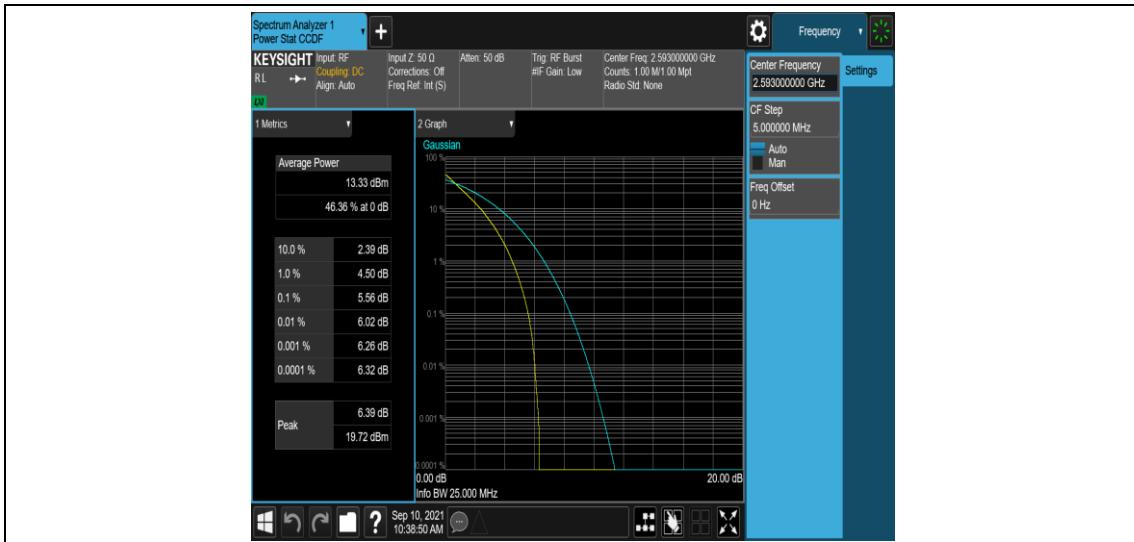

Band41-15MHz-QPSK-40620-75RB#0