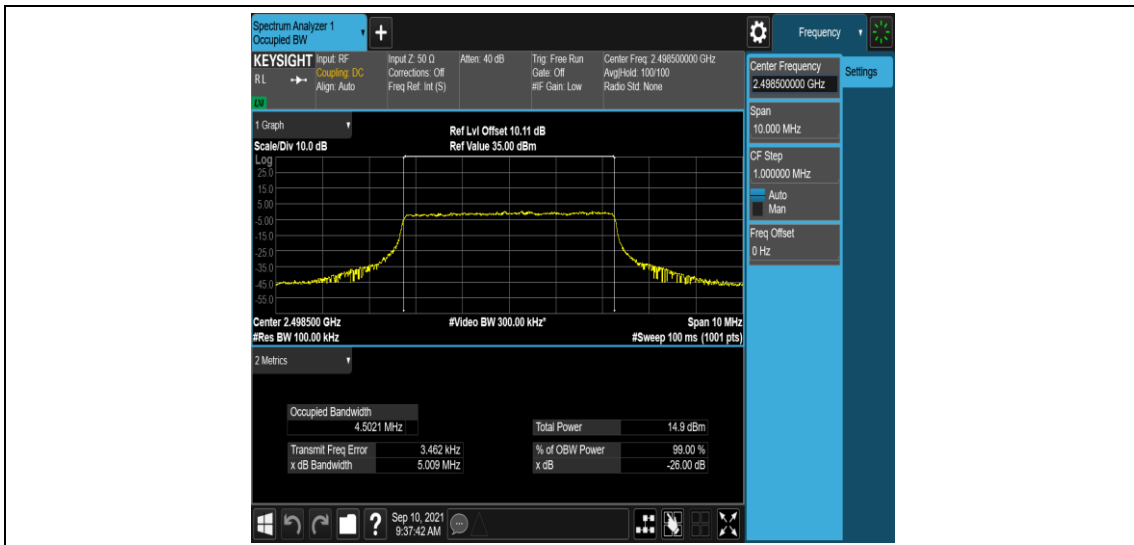

Test Graphs

Band41-5MHz-QPSK-39675-25RB#0