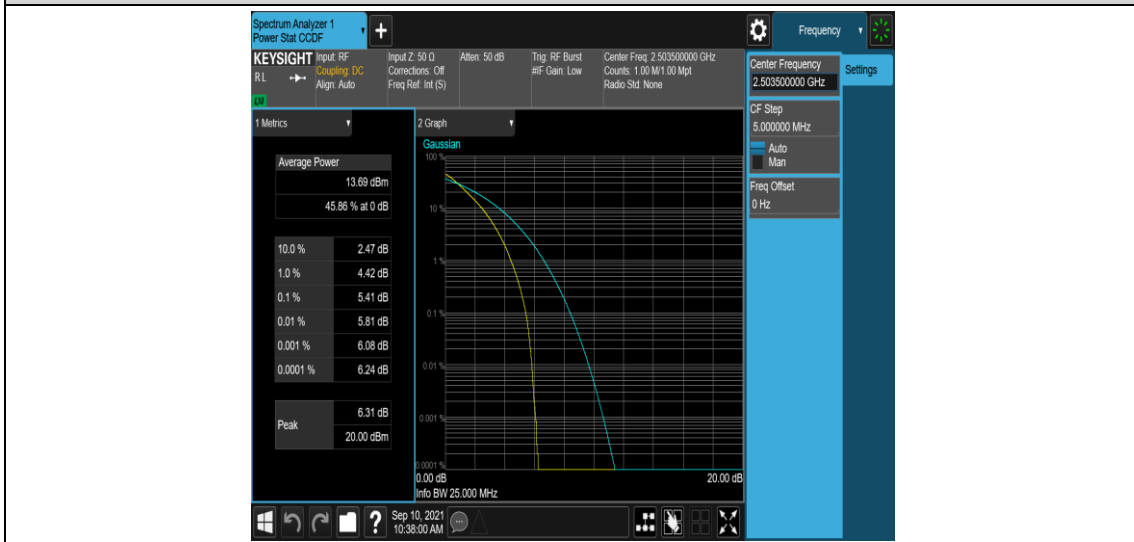

Band41-10MHz-16QAM-39700-1RB#0

Band41-10MHz-16QAM-39700-50RB#0

Band41-10MHz-16QAM-40620-1RB#0

Band41-10MHz-16QAM-40620-50RB#0

Band41-10MHz-16QAM-41540-1RB#0

Band41-10MHz-16QAM-41540-50RB#0

Band41-15MHz-QPSK-39725-1RB#0