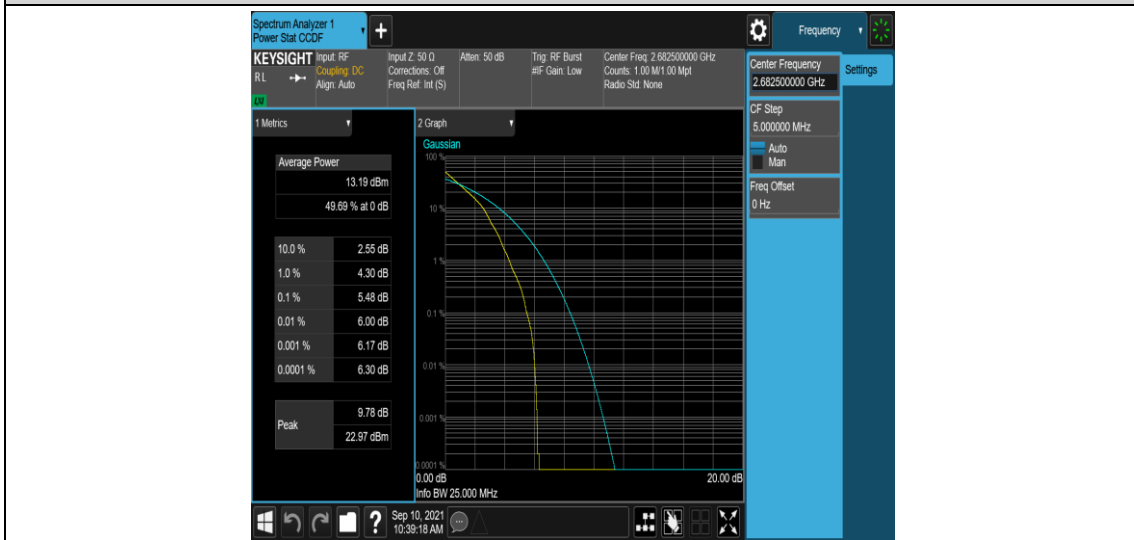

Band41-15MHz-QPSK-41515-1RB#0