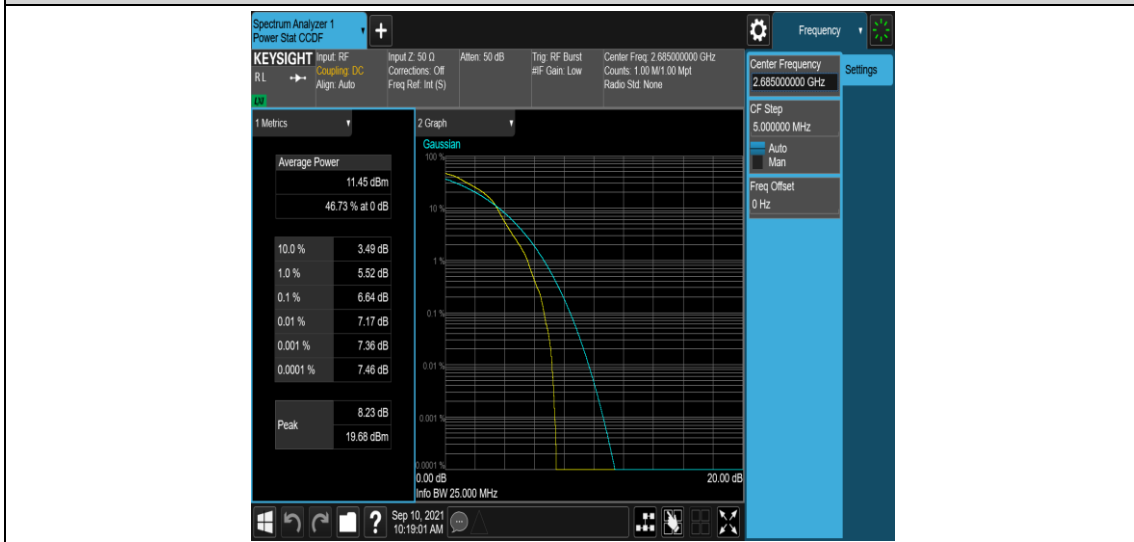

Band41-10MHz-16QAM-39700-1RB#0

Band41-10MHz-16QAM-39700-50RB#0

Band41-10MHz-16QAM-40620-1RB#0

Band41-10MHz-16QAM-40620-50RB#0

Band41-10MHz-16QAM-41540-1RB#0

Band41-10MHz-16QAM-41540-50RB#0

Band41-15MHz-QPSK-39725-1RB#0