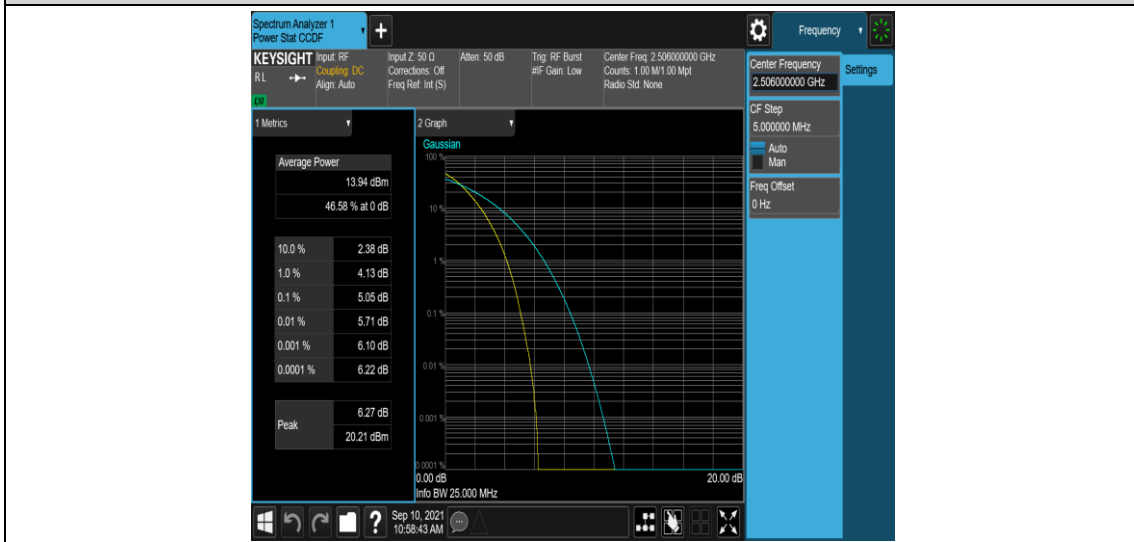

Band41-15MHz-16QAM-40620-1RB#0

Band41-15MHz-16QAM-40620-75RB#0

Band41-15MHz-16QAM-41515-1RB#0

Band41-15MHz-16QAM-41515-75RB#0

Band41-20MHz-QPSK-39750-1RB#0

Band41-20MHz-QPSK-39750-100RB#0

Band41-20MHz-QPSK-40620-1RB#0