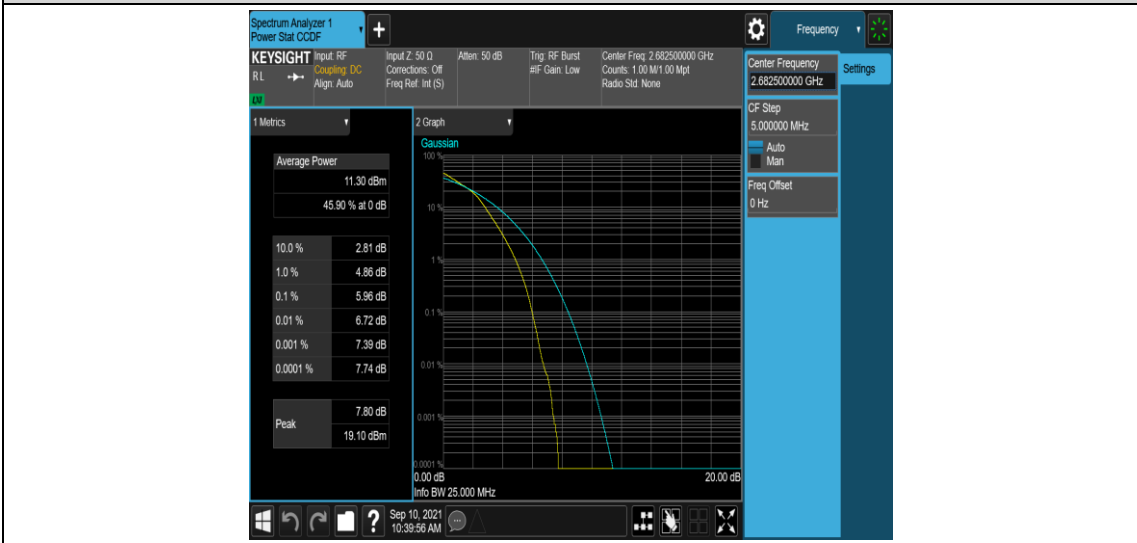

Band41-15MHz-16QAM-41515-75RB#0