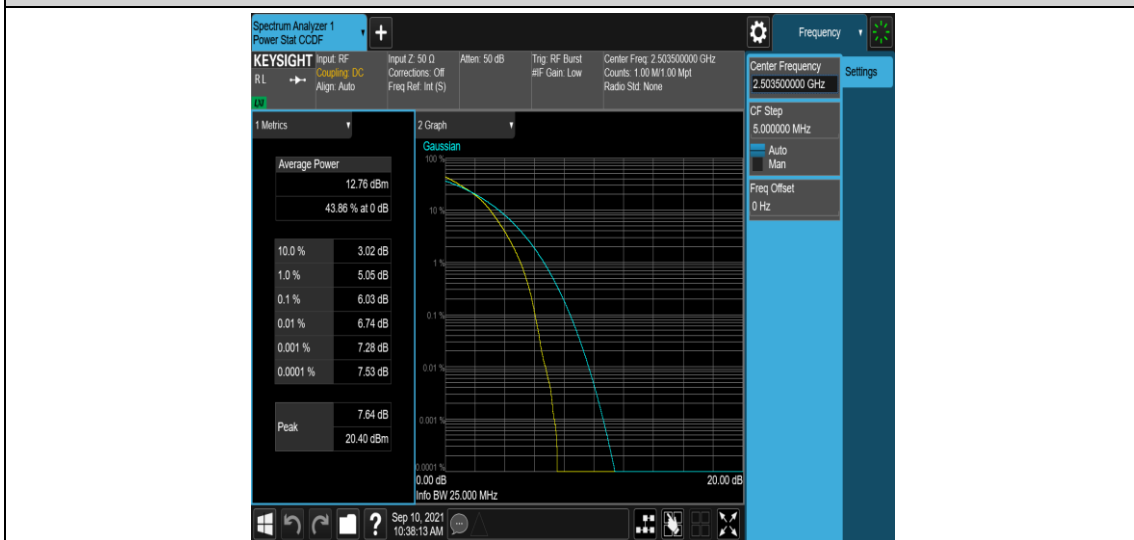

Band41-15MHz-QPSK-39725-75RB#0

Band41-15MHz-QPSK-40620-1RB#0

Band41-15MHz-QPSK-40620-75RB#0

Band41-15MHz-QPSK-41515-1RB#0

Band41-15MHz-QPSK-41515-75RB#0

Band41-15MHz-16QAM-39725-1RB#0

Band41-15MHz-16QAM-39725-75RB#0