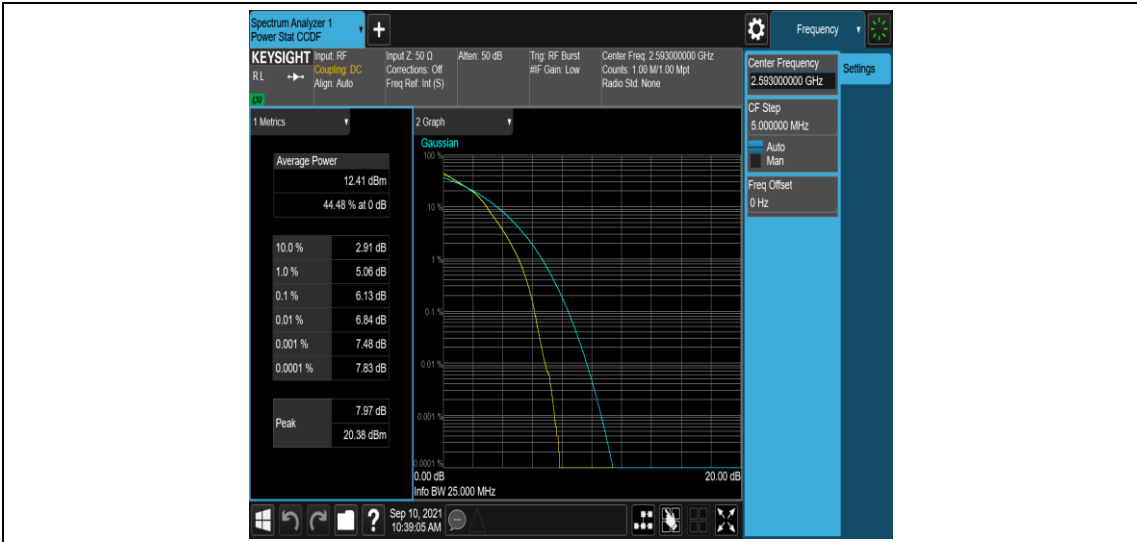

Band41-15MHz-16QAM-40620-75RB#0