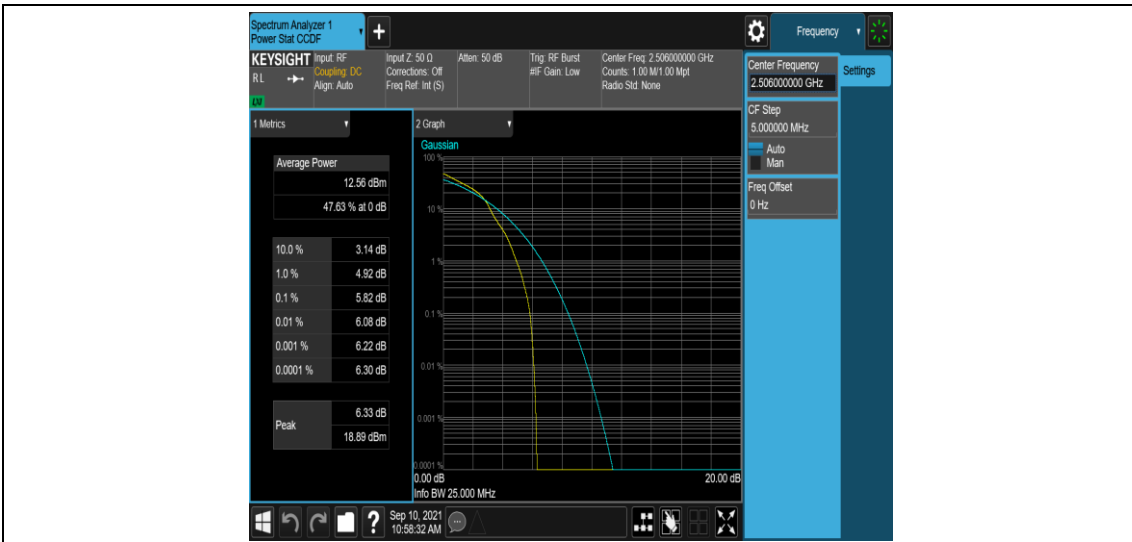

Band41-20MHz-16QAM-39750-1RB#0