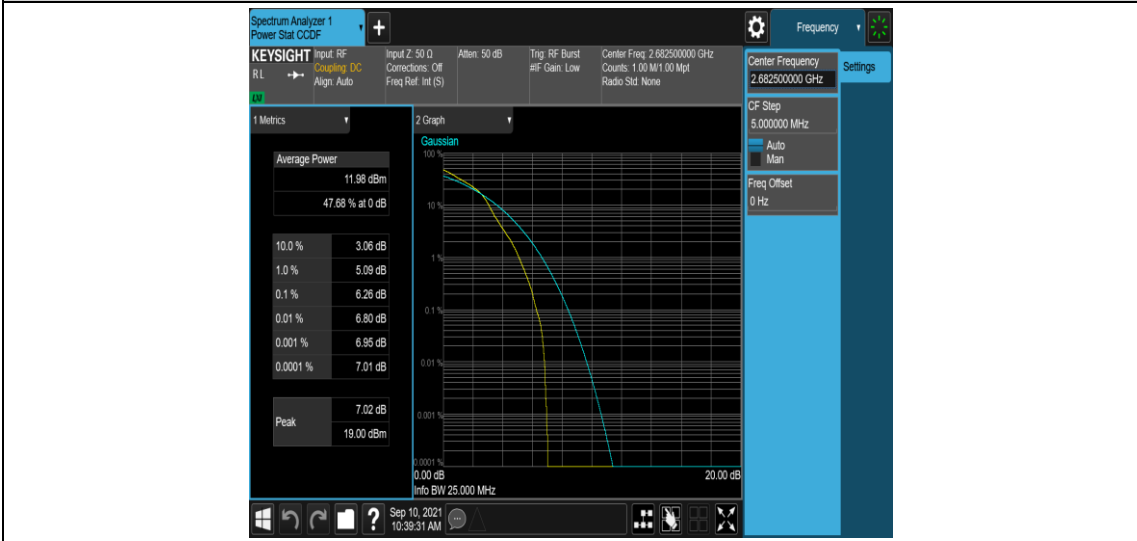

Band41-15MHz-16QAM-41515-1RB#0