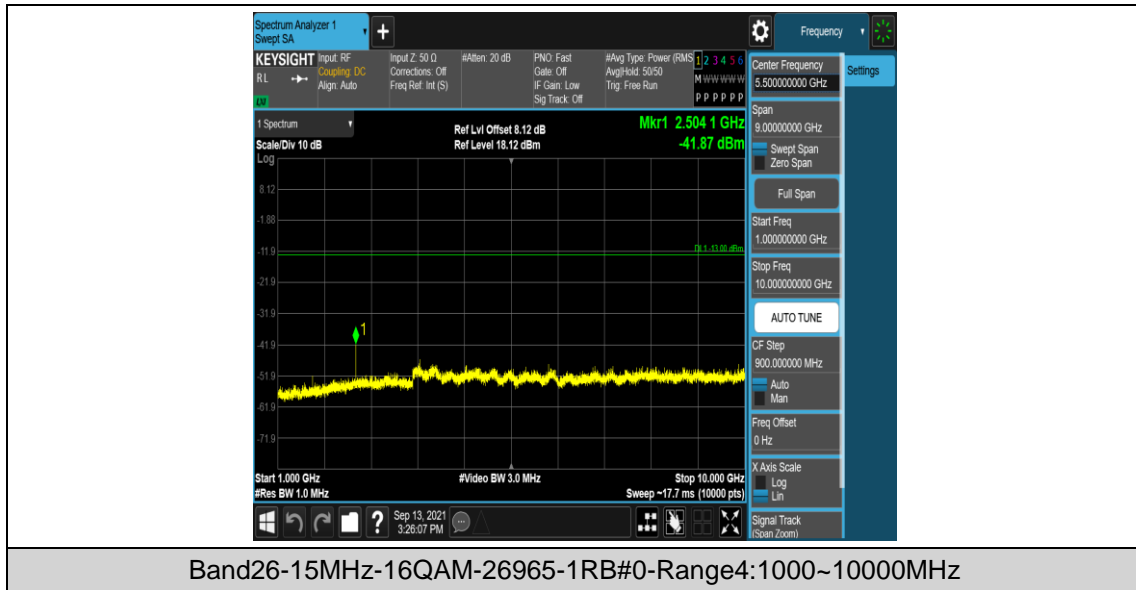

Band26-15MHz-16QAM-26965-1RB#0-Range3:30~1000MHz