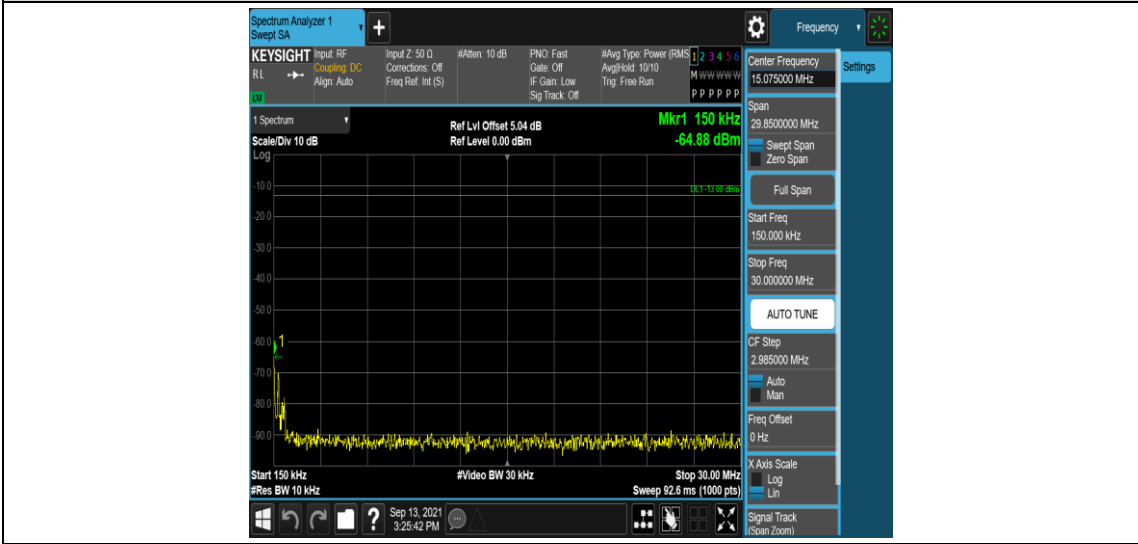

Band26-15MHz-16QAM-26965-1RB#0-Range1:0.009~0.15MHz