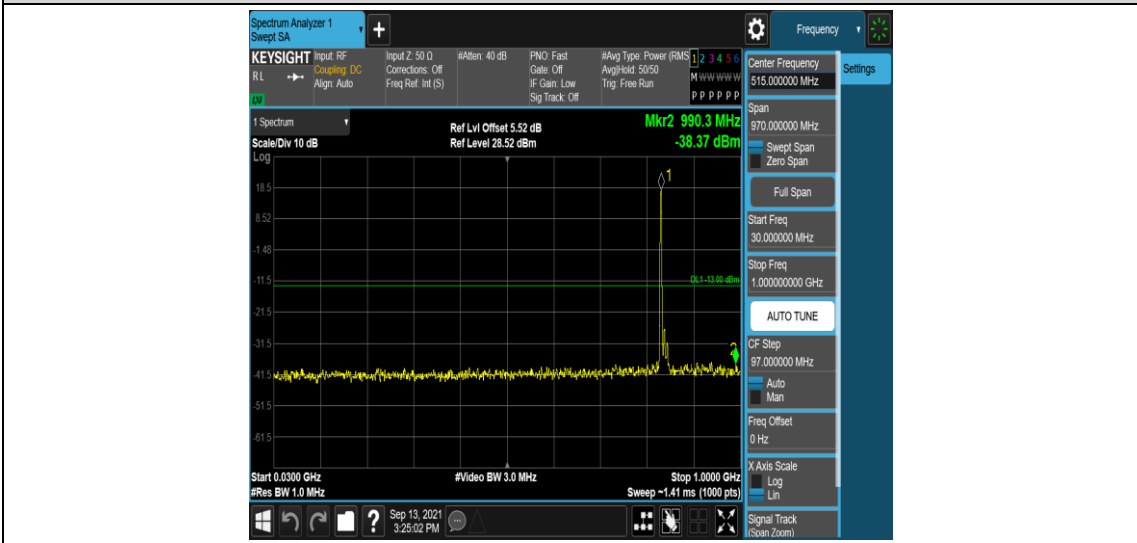

Band26-15MHz-QPSK-26915-1RB#0-Range2:0.15~30MHz

Band26-15MHz-QPSK-26915-1RB#0-Range3:30~1000MHz

Band26-15MHz-QPSK-26915-1RB#0-Range4:1000~10000MHz

Band26-15MHz-QPSK-26965-1RB#0-Range1:0.009~0.15MHz

Band26-15MHz-QPSK-26965-1RB#0-Range2:0.15~30MHz