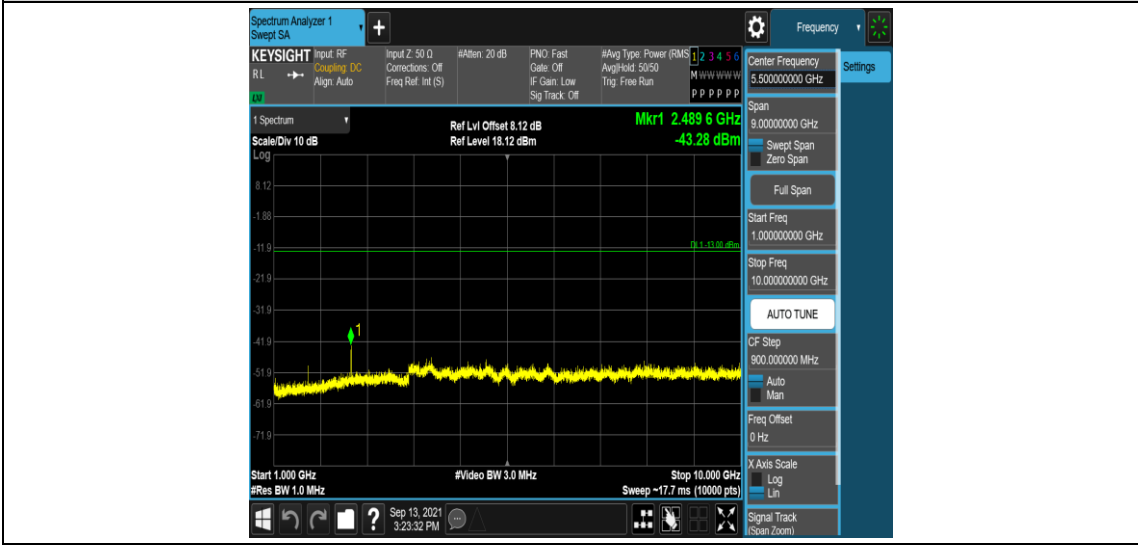

Band26-15MHz-QPSK-26915-1RB#0-Range3:30~1000MHz