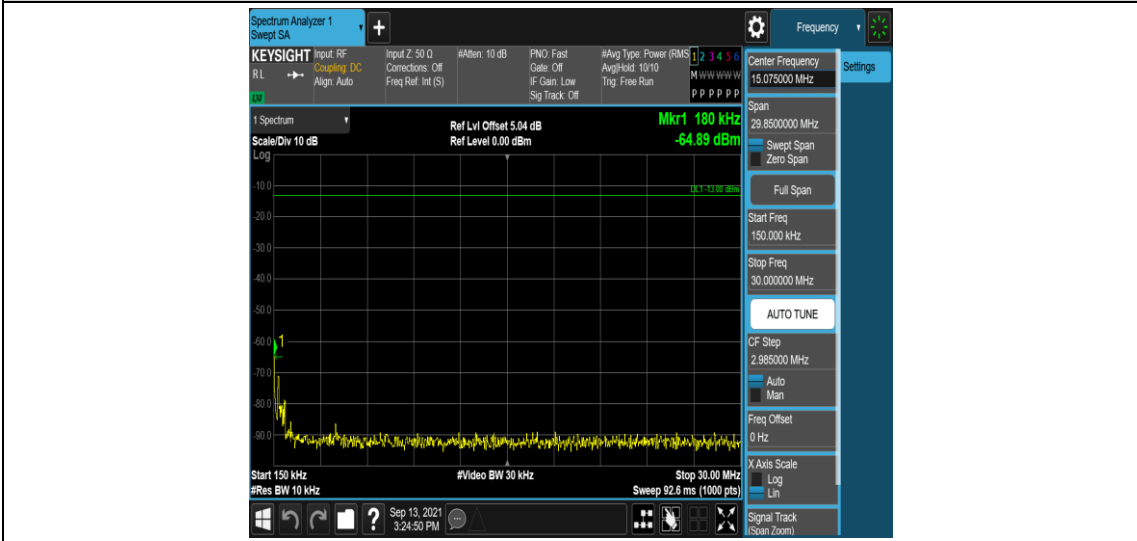

Band26-15MHz-QPSK-26915-1RB#0-Range2:0.15~30MHz

Band26-15MHz-QPSK-26915-1RB#0-Range3:30~1000MHz

Band26-15MHz-QPSK-26915-1RB#0-Range4:1000~10000MHz

Band26-15MHz-QPSK-26965-1RB#0-Range1:0.009~0.15MHz

Band26-15MHz-QPSK-26965-1RB#0-Range2:0.15~30MHz

Band26-15MHz-QPSK-26965-1RB#0-Range3:30~1000MHz

Band26-15MHz-QPSK-26965-1RB#0-Range4:1000~10000MHz

Band26-15MHz-16QAM-26865-1RB#0-Range1:0.009~0.15MHz

Band26-15MHz-16QAM-26865-1RB#0-Range2:0.15~30MHz

Band26-15MHz-16QAM-26865-1RB#0-Range3:30~1000MHz