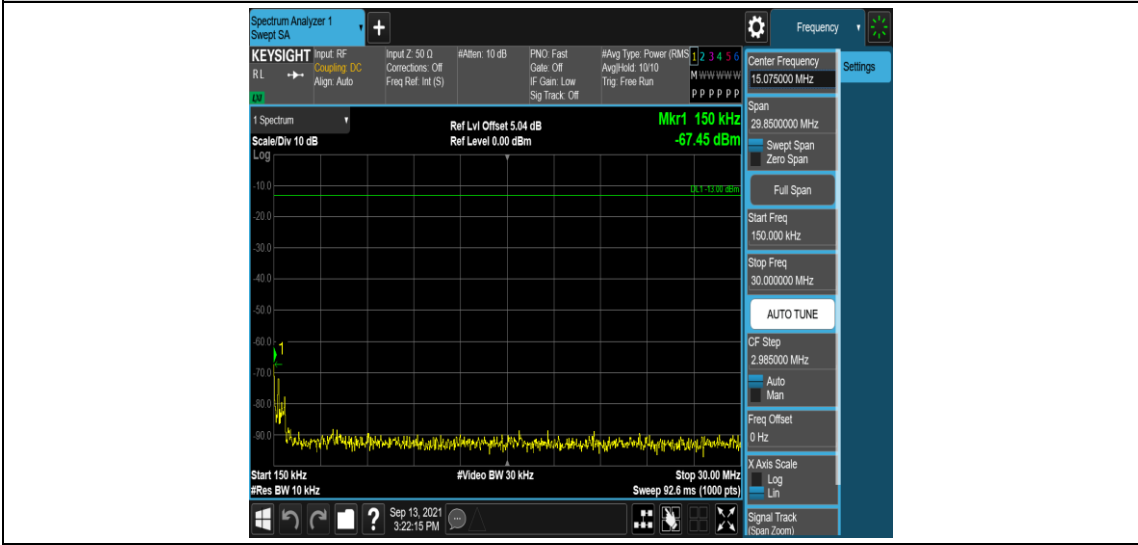

Band26-15MHz-16QAM-26865-1RB#0-Range1:0.009~0.15MHz