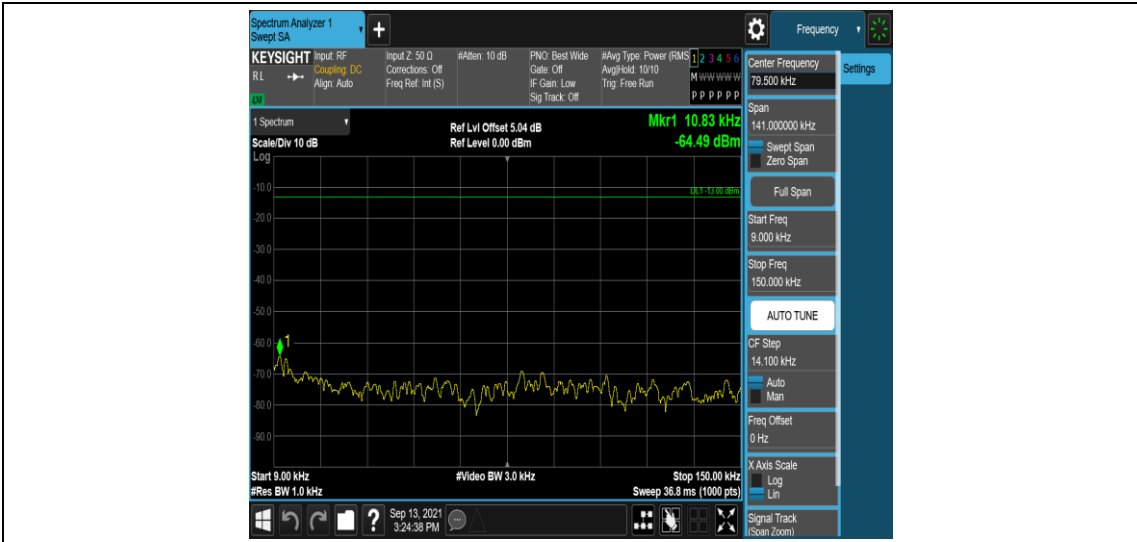

Band26-15MHz-QPSK-26865-1RB#0-Range1:0.009~0.15MHz

Band26-15MHz-QPSK-26865-1RB#0-Range2:0.15~30MHz

Band26-15MHz-QPSK-26865-1RB#0-Range3:30~1000MHz

Band26-15MHz-QPSK-26865-1RB#0-Range4:1000~10000MHz

Band26-15MHz-QPSK-26915-1RB#0-Range1:0.009~0.15MHz

Band26-15MHz-QPSK-26915-1RB#0-Range2:0.15~30MHz

Band26-15MHz-QPSK-26915-1RB#0-Range3:30~1000MHz

Band26-15MHz-QPSK-26915-1RB#0-Range4:1000~10000MHz

Band26-15MHz-QPSK-26965-1RB#0-Range1:0.009~0.15MHz

Band26-15MHz-QPSK-26965-1RB#0-Range2:0.15~30MHz