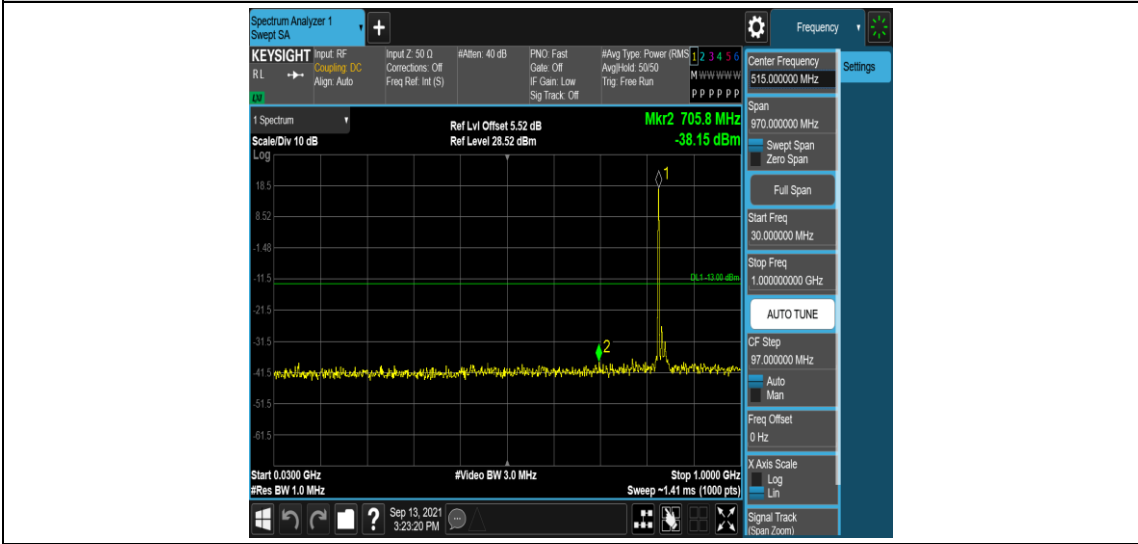

Band26-15MHz-QPSK-26915-1RB#0-Range2:0.15~30MHz