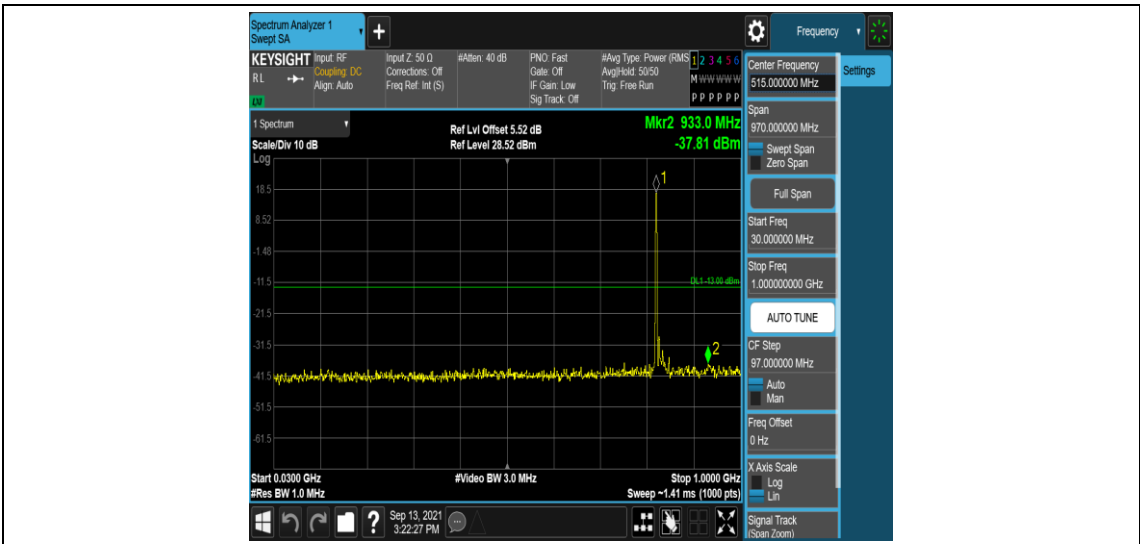

Band26-15MHz-QPSK-26965-1RB#0-Range3:30~1000MHz

Band26-15MHz-QPSK-26965-1RB#0-Range4:1000~10000MHz

Band26-15MHz-16QAM-26865-1RB#0-Range1:0.009~0.15MHz

Band26-15MHz-16QAM-26865-1RB#0-Range2:0.15~30MHz

Band26-15MHz-16QAM-26865-1RB#0-Range3:30~1000MHz