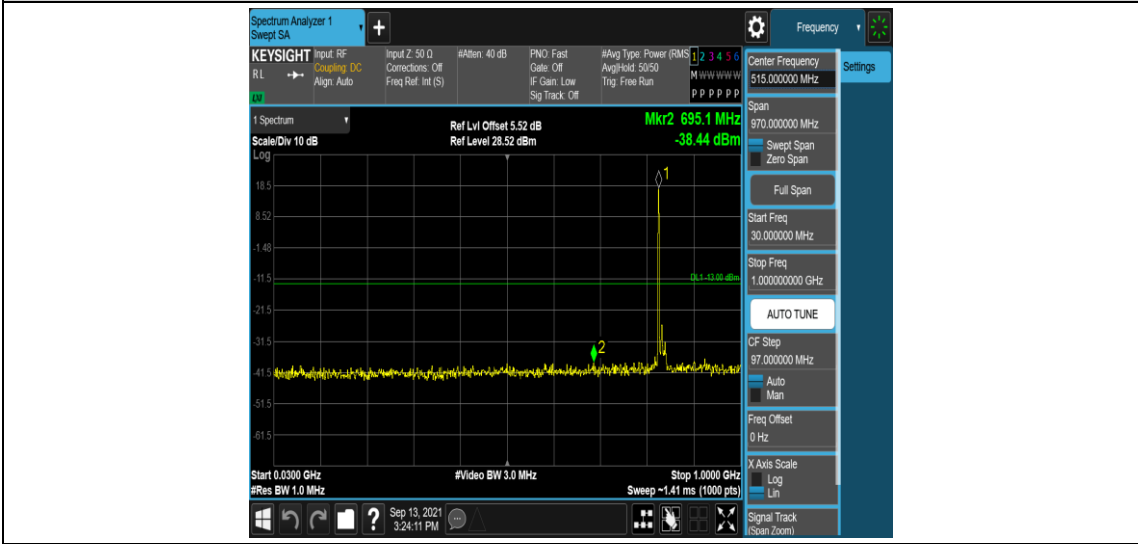

Band26-15MHz-16QAM-26915-1RB#0-Range2:0.15~30MHz