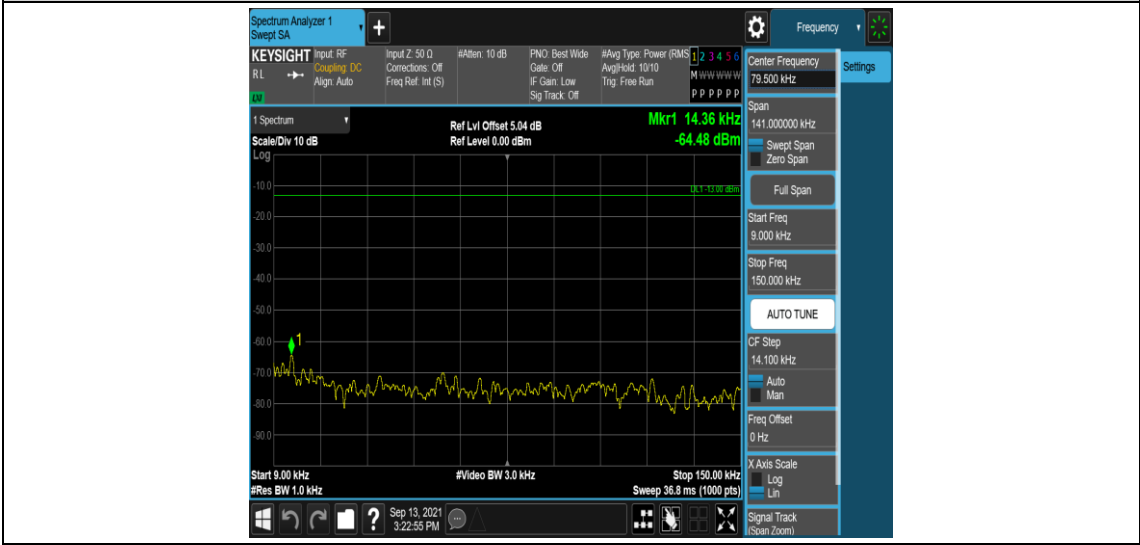

Band26-15MHz-QPSK-26865-1RB#0-Range1:0.009~0.15MHz

Band26-15MHz-QPSK-26865-1RB#0-Range2:0.15~30MHz

Band26-15MHz-QPSK-26865-1RB#0-Range3:30~1000MHz

Band26-15MHz-QPSK-26865-1RB#0-Range4:1000~10000MHz

Band26-15MHz-QPSK-26915-1RB#0-Range1:0.009~0.15MHz

Band26-15MHz-QPSK-26915-1RB#0-Range2:0.15~30MHz

Band26-15MHz-QPSK-26915-1RB#0-Range3:30~1000MHz

Band26-15MHz-QPSK-26915-1RB#0-Range4:1000~10000MHz

Band26-15MHz-QPSK-26965-1RB#0-Range1:0.009~0.15MHz

Band26-15MHz-QPSK-26965-1RB#0-Range2:0.15~30MHz