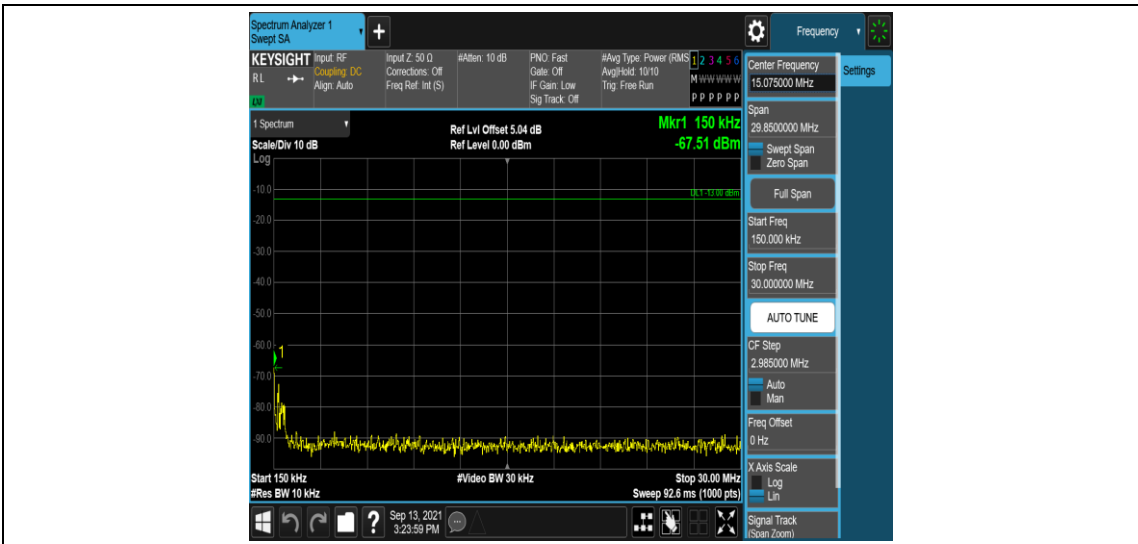

Band26-15MHz-16QAM-26915-1RB#0-Range1:0.009~0.15MHz