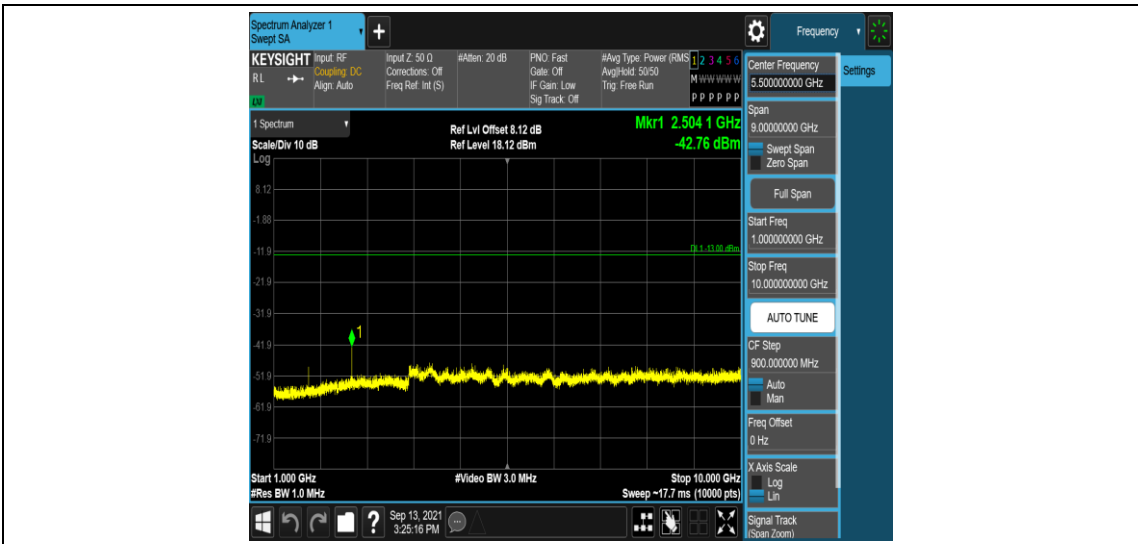

Band26-15MHz-QPSK-26965-1RB#0-Range3:30~1000MHz