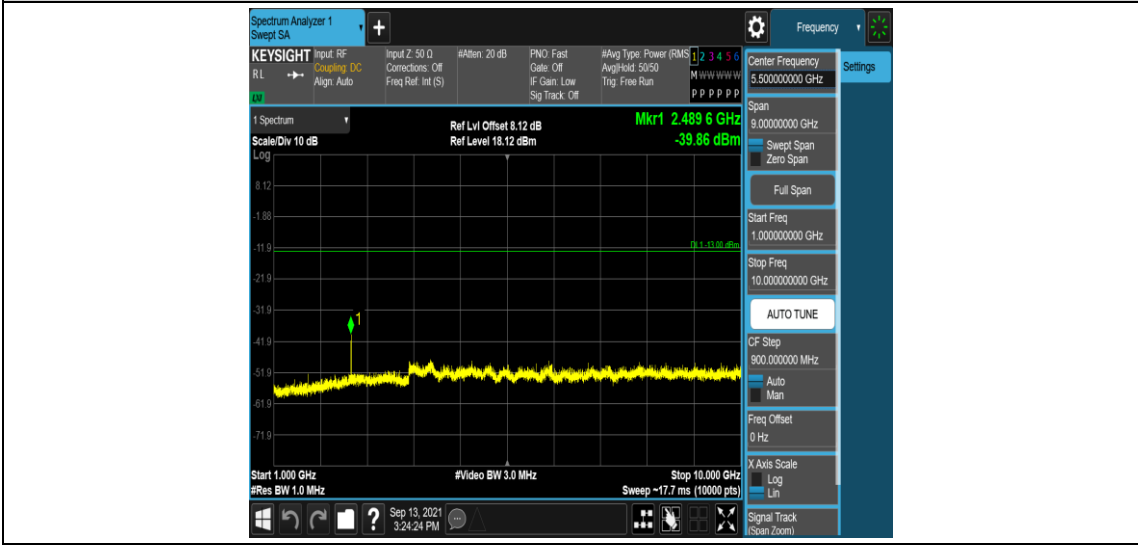

Band26-15MHz-16QAM-26865-1RB#0-Range4:1000~10000MHz

Band26-15MHz-16QAM-26915-1RB#0-Range1:0.009~0.15MHz

Band26-15MHz-16QAM-26915-1RB#0-Range2:0.15~30MHz

Band26-15MHz-16QAM-26915-1RB#0-Range3:30~1000MHz

Band26-15MHz-16QAM-26915-1RB#0-Range4:1000~10000MHz