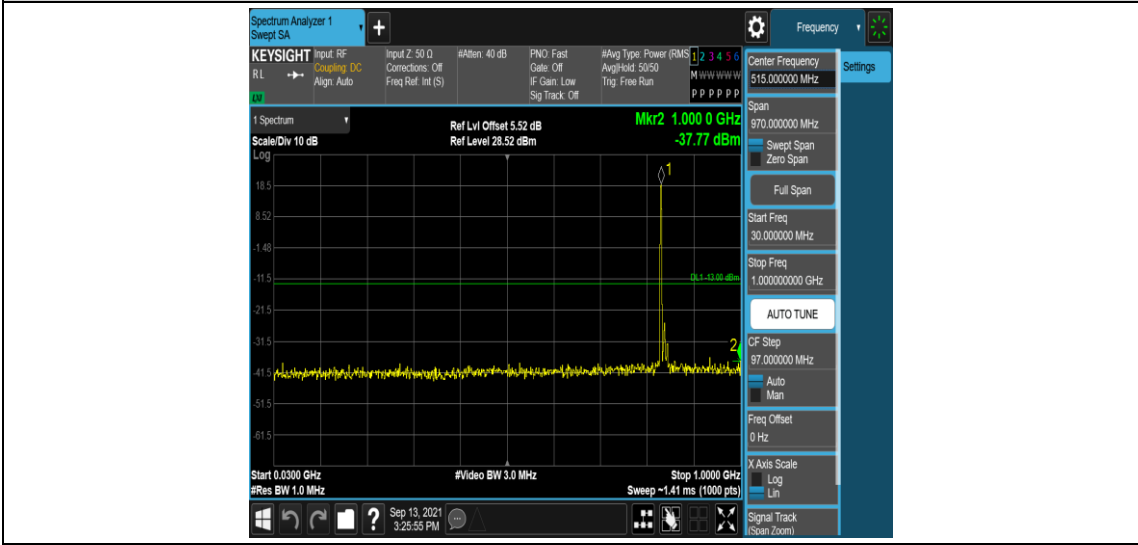

Band26-15MHz-16QAM-26965-1RB#0-Range2:0.15~30MHz