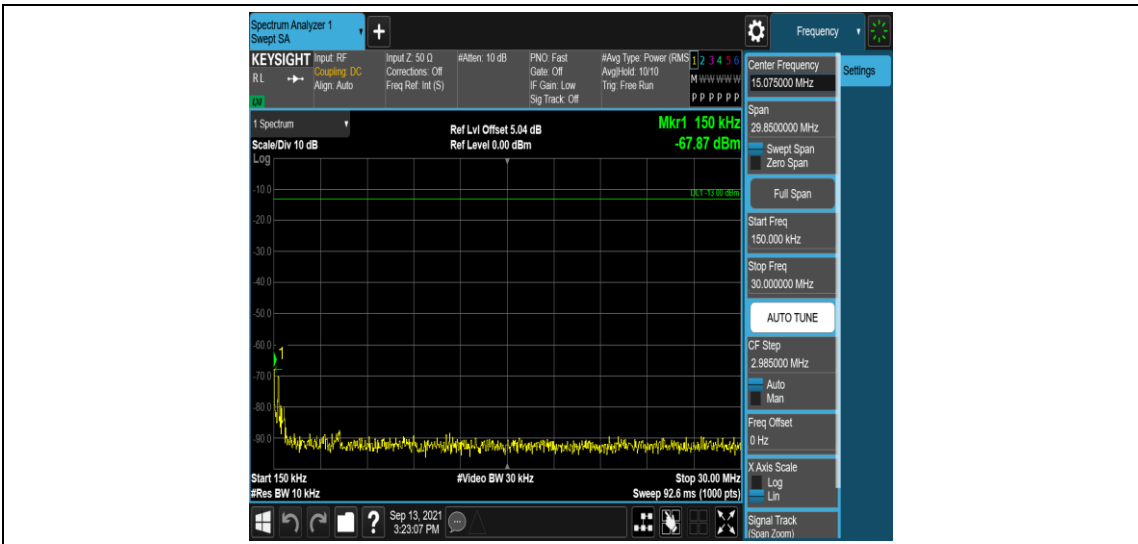

Band26-15MHz-QPSK-26865-1RB#0-Range1:0.009~0.15MHz

Band26-15MHz-QPSK-26865-1RB#0-Range2:0.15~30MHz

Band26-15MHz-QPSK-26865-1RB#0-Range3:30~1000MHz

Band26-15MHz-QPSK-26865-1RB#0-Range4:1000~10000MHz

Band26-15MHz-QPSK-26915-1RB#0-Range1:0.009~0.15MHz

Band26-15MHz-QPSK-26915-1RB#0-Range2:0.15~30MHz

Band26-15MHz-QPSK-26915-1RB#0-Range3:30~1000MHz

Band26-15MHz-QPSK-26915-1RB#0-Range4:1000~10000MHz

Band26-15MHz-QPSK-26965-1RB#0-Range1:0.009~0.15MHz

Band26-15MHz-QPSK-26965-1RB#0-Range2:0.15~30MHz