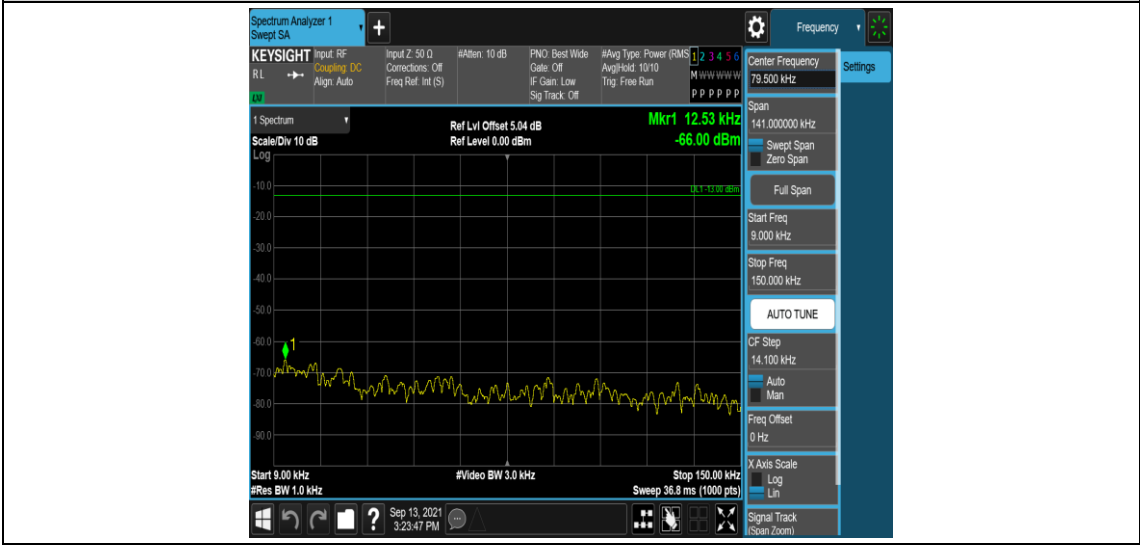

Band26-15MHz-16QAM-26865-1RB#0-Range4:1000~10000MHz