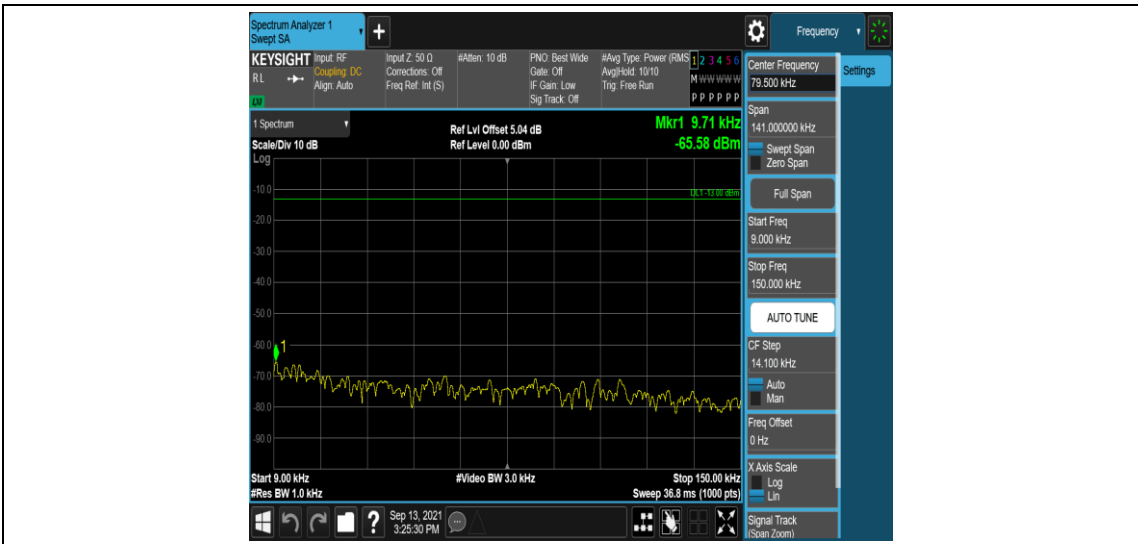

Band26-15MHz-16QAM-26865-1RB#0-Range4:1000~10000MHz

Band26-15MHz-16QAM-26915-1RB#0-Range1:0.009~0.15MHz

Band26-15MHz-16QAM-26915-1RB#0-Range2:0.15~30MHz

Band26-15MHz-16QAM-26915-1RB#0-Range3:30~1000MHz

Band26-15MHz-16QAM-26915-1RB#0-Range4:1000~10000MHz