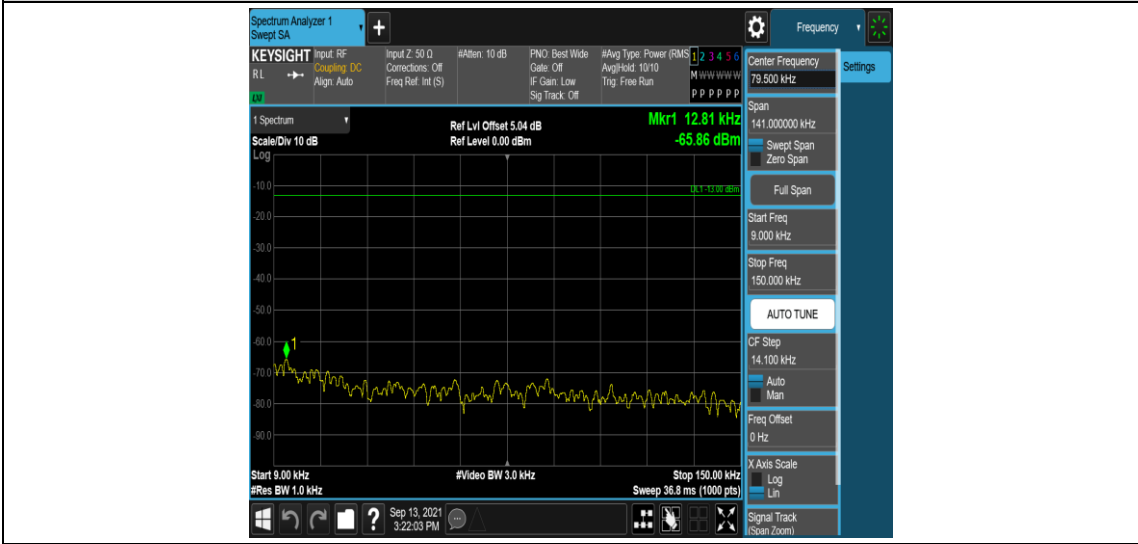

Band26-15MHz-QPSK-26965-1RB#0-Range4:1000~10000MHz