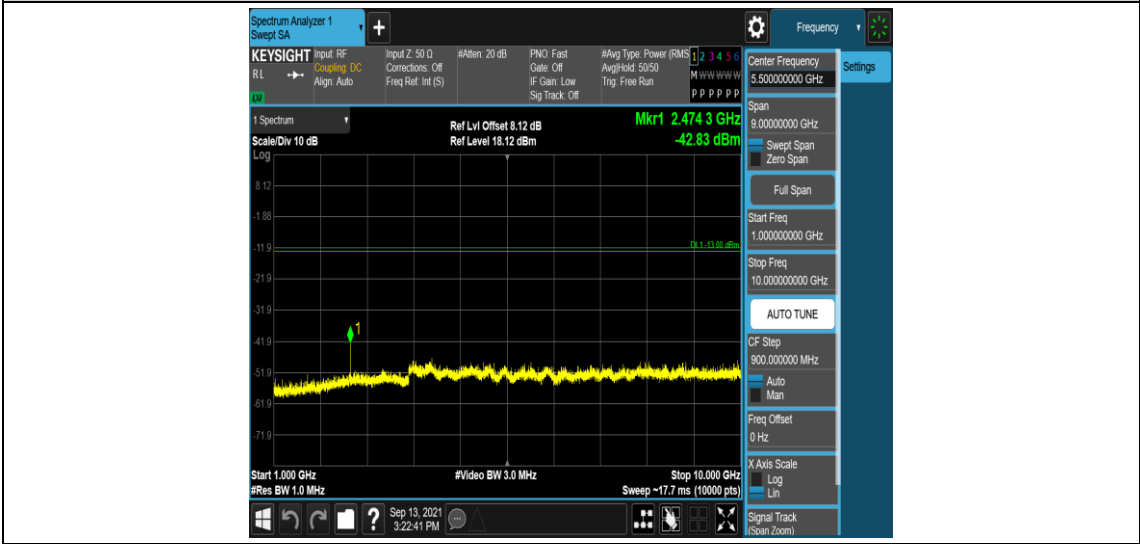

Band26-15MHz-QPSK-26965-1RB#0-Range3:30~1000MHz

Band26-15MHz-QPSK-26965-1RB#0-Range4:1000~10000MHz

Band26-15MHz-16QAM-26865-1RB#0-Range1:0.009~0.15MHz

Band26-15MHz-16QAM-26865-1RB#0-Range2:0.15~30MHz

Band26-15MHz-16QAM-26865-1RB#0-Range3:30~1000MHz