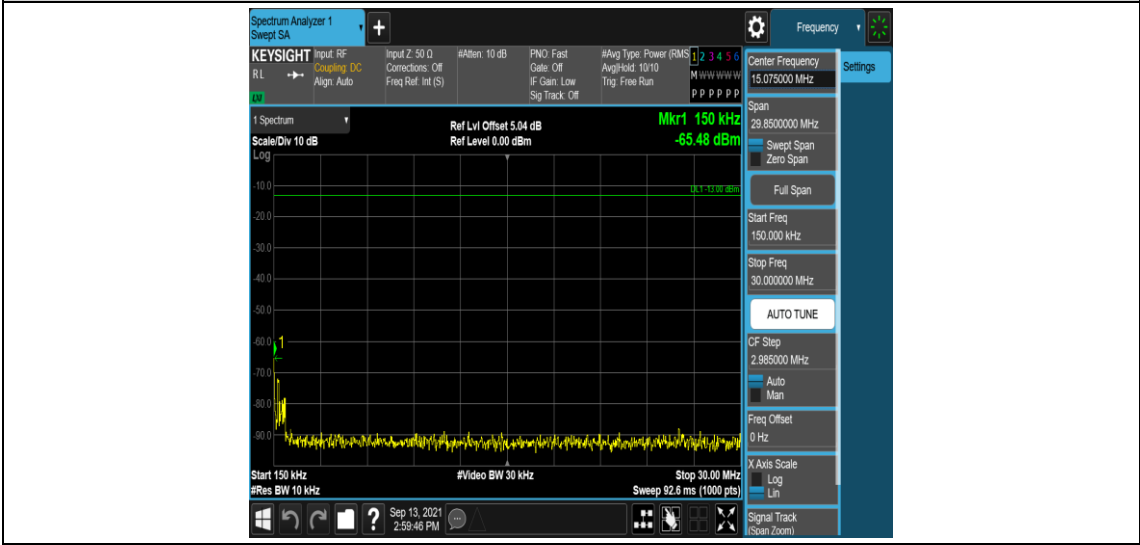

Band26-10MHz-QPSK-26840-1RB#0-Range1:0.009~0.15MHz

Band26-10MHz-QPSK-26840-1RB#0-Range2:0.15~30MHz