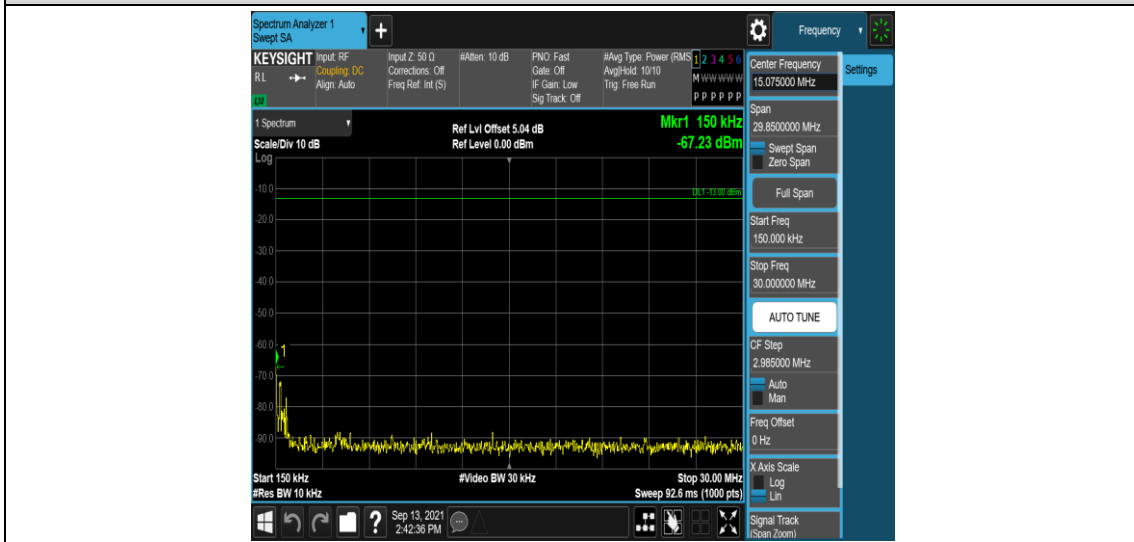

Band26-5MHz-16QAM-26815-1RB#0-Range2:0.15~30MHz

Band26-5MHz-16QAM-26815-1RB#0-Range3:30~1000MHz

Band26-5MHz-16QAM-26815-1RB#0-Range4:1000~10000MHz

Band26-5MHz-16QAM-26915-1RB#0-Range1:0.009~0.15MHz

Band26-5MHz-16QAM-26915-1RB#0-Range2:0.15~30MHz

Band26-5MHz-16QAM-26915-1RB#0-Range3:30~1000MHz

Band26-5MHz-16QAM-26915-1RB#0-Range4:1000~10000MHz

Band26-5MHz-16QAM-27015-1RB#0-Range1:0.009~0.15MHz

Band26-5MHz-16QAM-27015-1RB#0-Range2:0.15~30MHz

Band26-5MHz-16QAM-27015-1RB#0-Range3:30~1000MHz