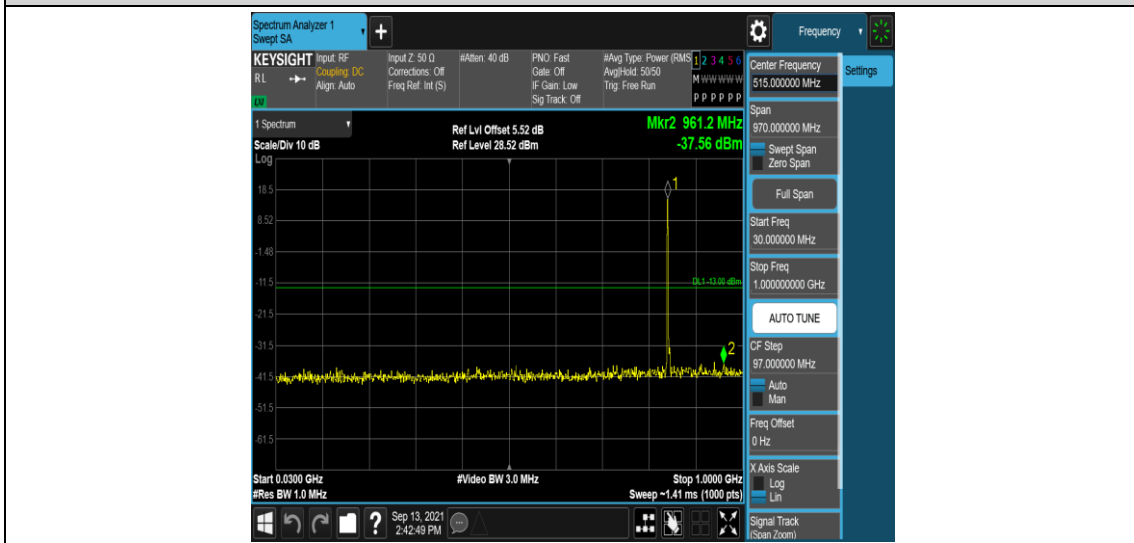

Band26-5MHz-16QAM-26915-1RB#0-Range3:30~1000MHz

Band26-5MHz-16QAM-26915-1RB#0-Range4:1000~10000MHz

Band26-5MHz-16QAM-27015-1RB#0-Range1:0.009~0.15MHz

Band26-5MHz-16QAM-27015-1RB#0-Range2:0.15~30MHz

Band26-5MHz-16QAM-27015-1RB#0-Range3:30~1000MHz