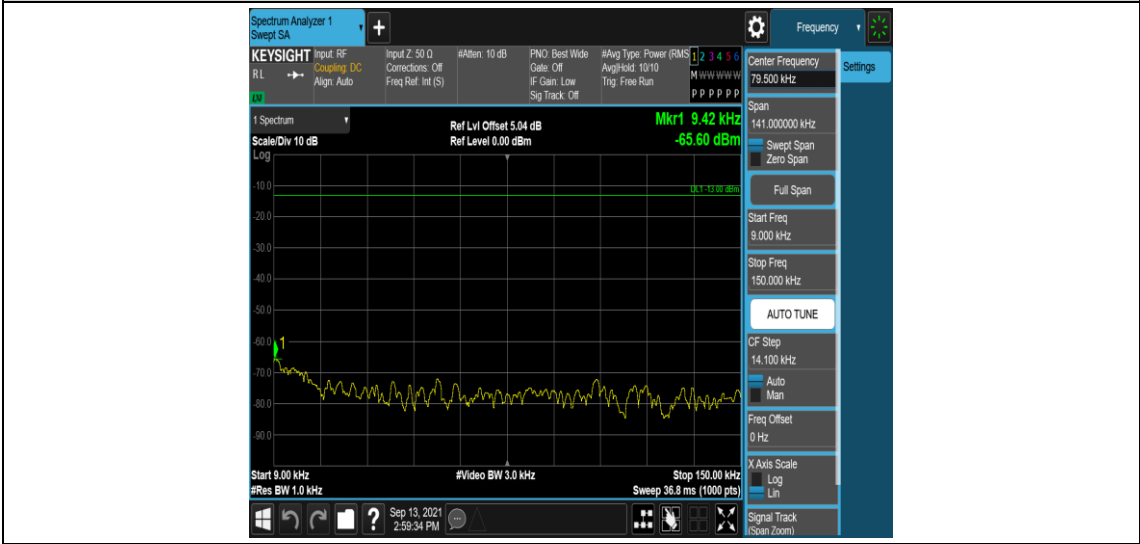

Band26-5MHz-16QAM-27015-1RB#0-Range4:1000~10000MHz

Band26-10MHz-QPSK-26840-1RB#0-Range1:0.009~0.15MHz