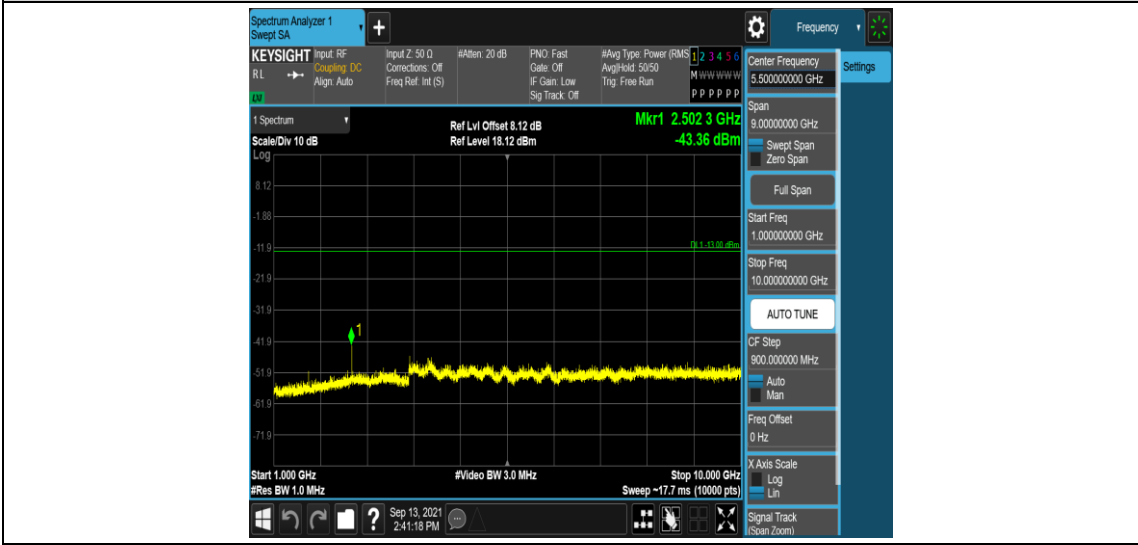

Band26-5MHz-16QAM-26915-1RB#0-Range3:30~1000MHz

Band26-5MHz-16QAM-26915-1RB#0-Range4:1000~10000MHz