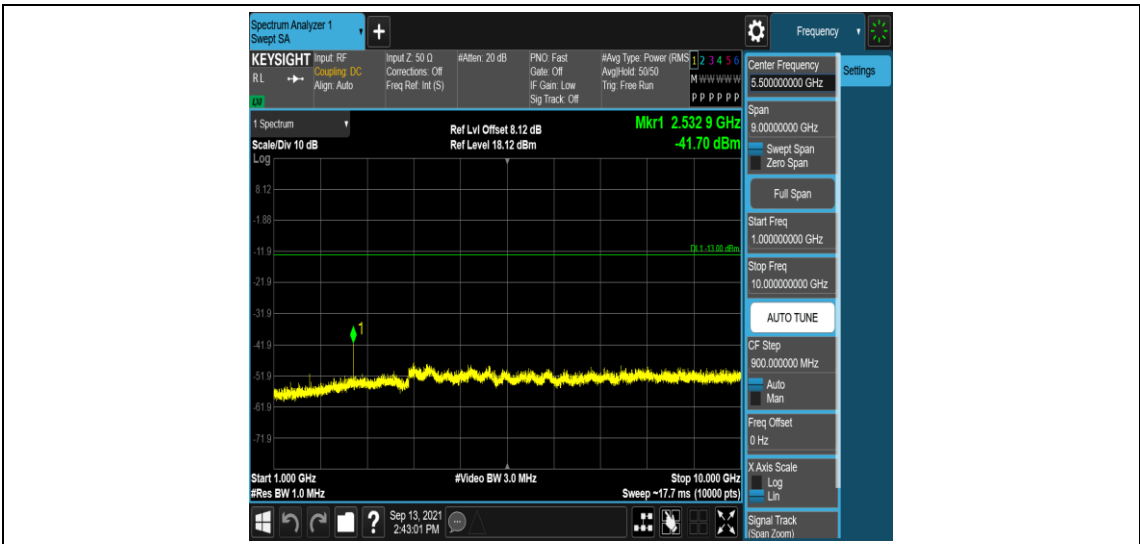

Band26-5MHz-16QAM-26915-1RB#0-Range3:30~1000MHz

Band26-5MHz-16QAM-26915-1RB#0-Range4:1000~10000MHz

Band26-5MHz-16QAM-27015-1RB#0-Range1:0.009~0.15MHz

Band26-5MHz-16QAM-27015-1RB#0-Range2:0.15~30MHz

Band26-5MHz-16QAM-27015-1RB#0-Range3:30~1000MHz