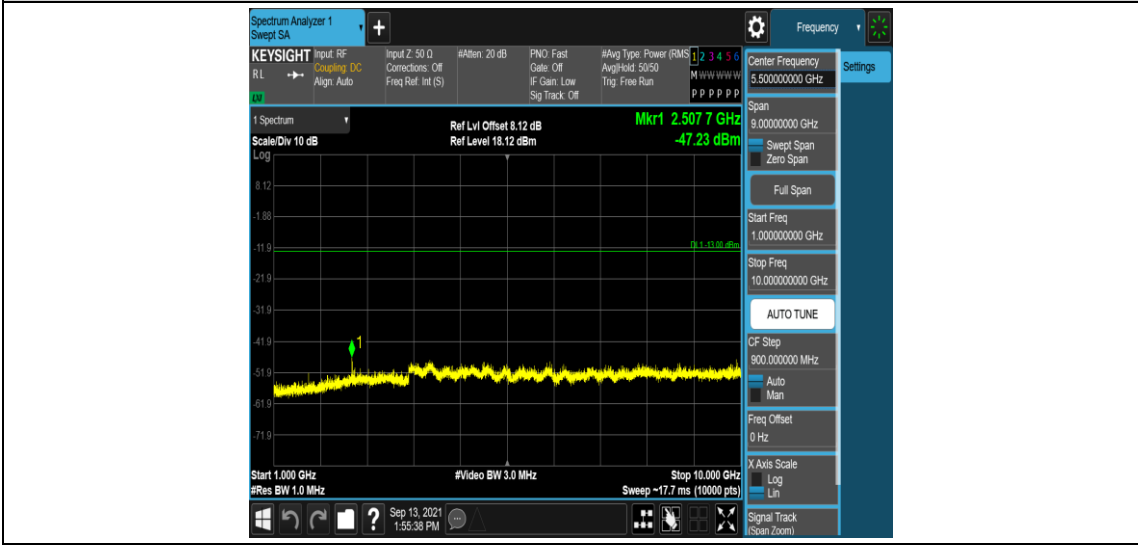

Band26-1.4MHz-16QAM-26915-1RB#0-Range4:1000~10000MHz