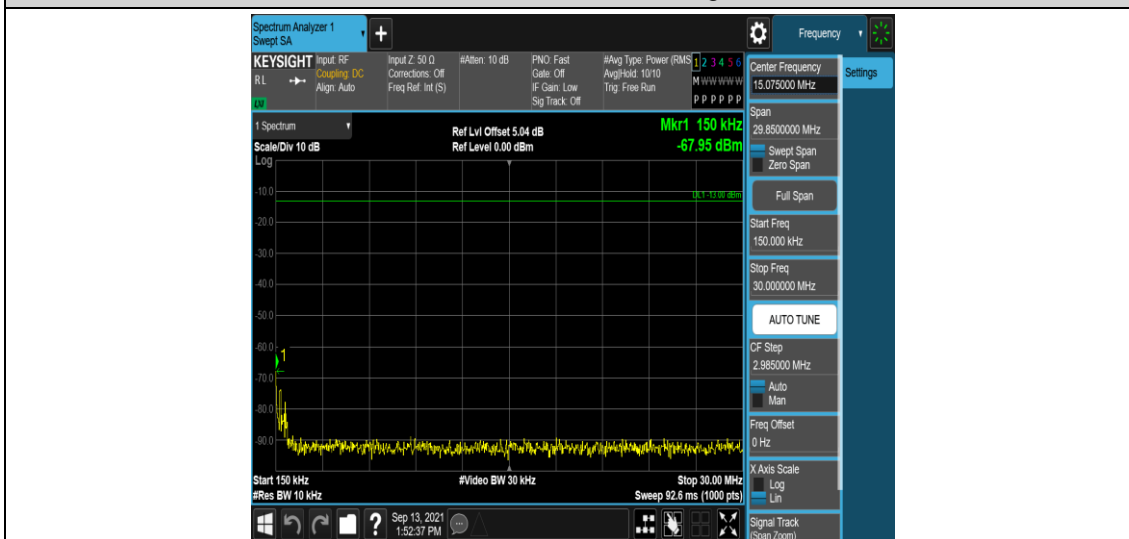

Band26-1.4MHz-QPSK-26797-1RB#0-Range2:0.15~30MHz