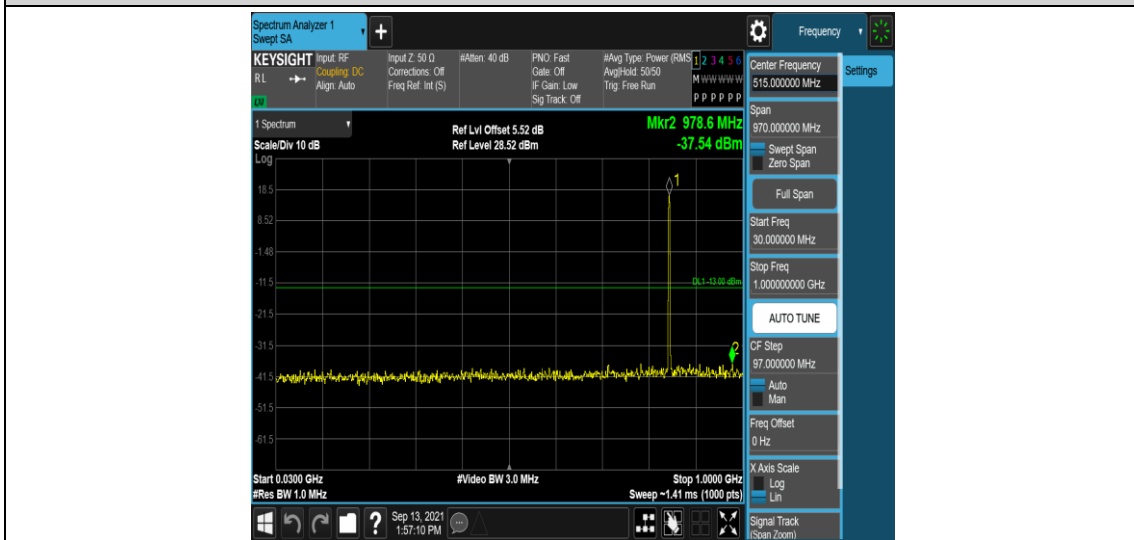

Band26-1.4MHz-16QAM-27033-1RB#0-Range3:30~1000MHz