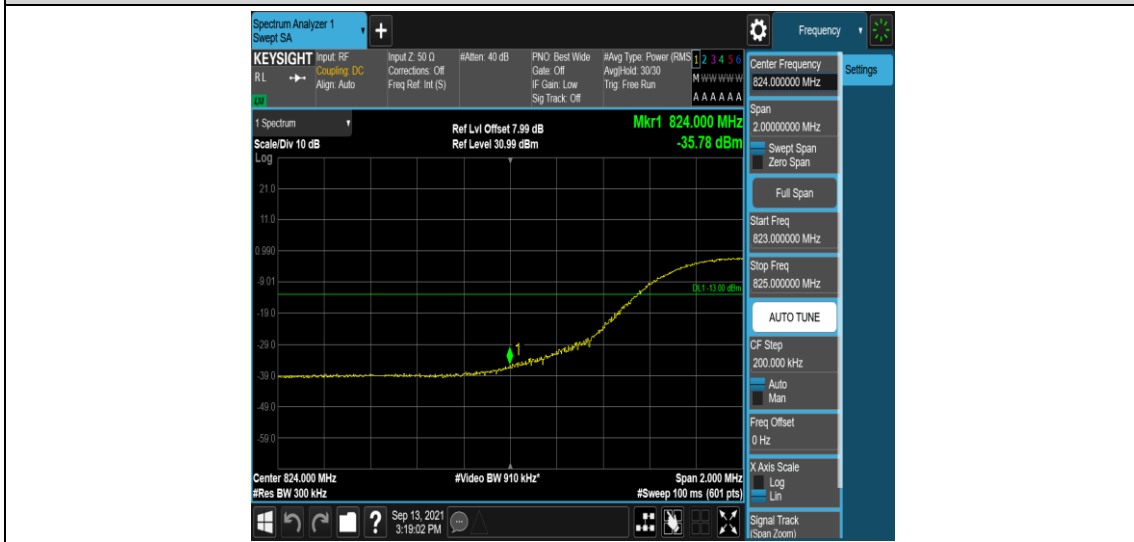

Band26-15MHz-16QAM-26865-75RB#0