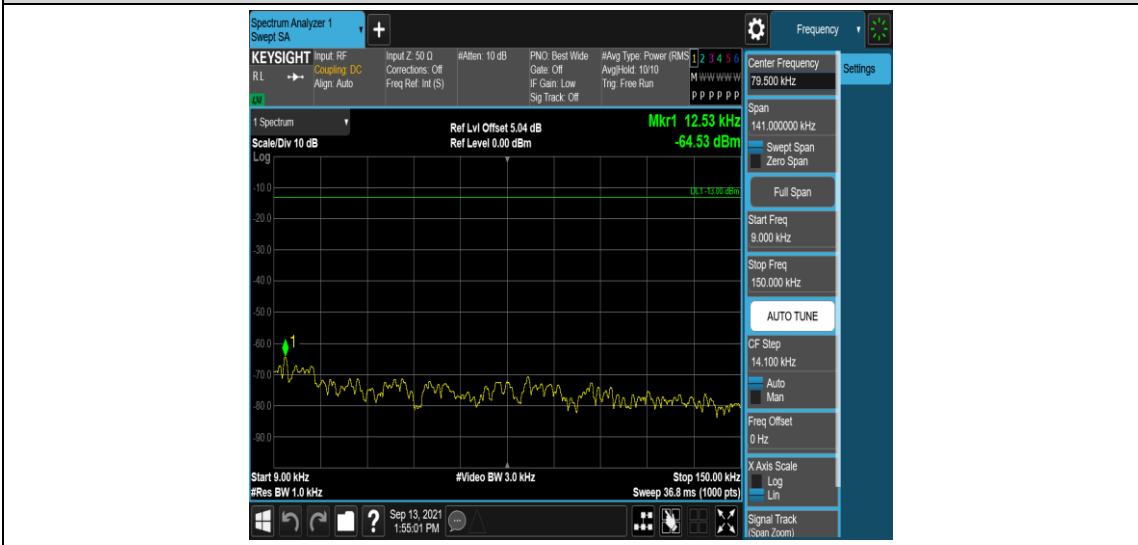

Band26-1.4MHz-16QAM-26797-1RB#0-Range1:0.009~0.15MHz

Band26-1.4MHz-16QAM-26797-1RB#0-Range2:0.15~30MHz

Band26-1.4MHz-16QAM-26797-1RB#0-Range3:30~1000MHz

Band26-1.4MHz-16QAM-26797-1RB#0-Range4:1000~10000MHz

Band26-1.4MHz-16QAM-26915-1RB#0-Range1:0.009~0.15MHz

Band26-1.4MHz-16QAM-26915-1RB#0-Range2:0.15~30MHz

Band26-1.4MHz-16QAM-26915-1RB#0-Range3:30~1000MHz

Band26-1.4MHz-16QAM-26915-1RB#0-Range4:1000~10000MHz