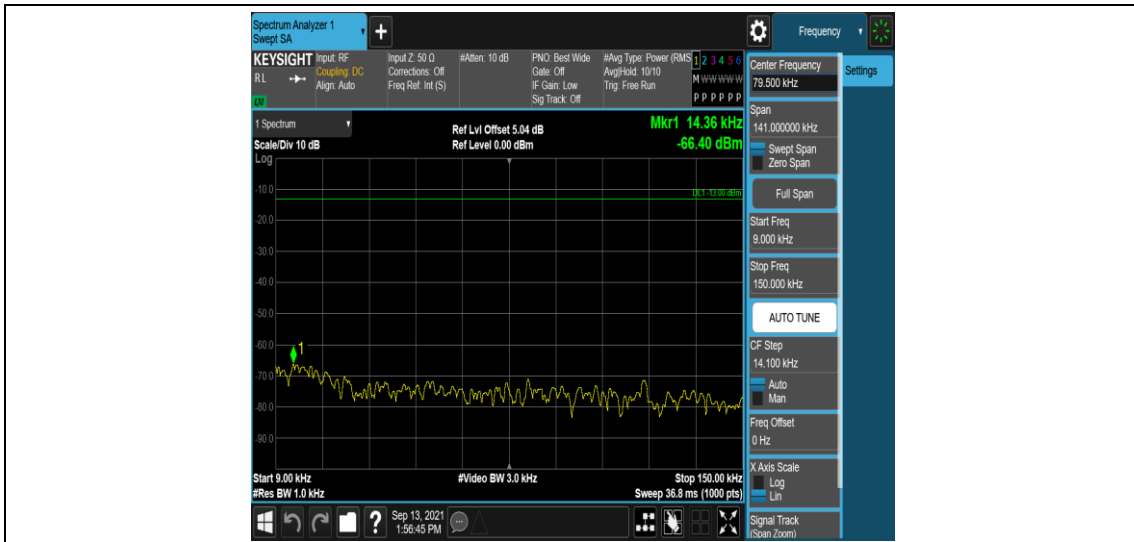

Band26-1.4MHz-16QAM-26915-1RB#0-Range1:0.009~0.15MHz

Band26-1.4MHz-16QAM-26915-1RB#0-Range2:0.15~30MHz

Band26-1.4MHz-16QAM-26915-1RB#0-Range3:30~1000MHz

Band26-1.4MHz-16QAM-26915-1RB#0-Range4:1000~10000MHz