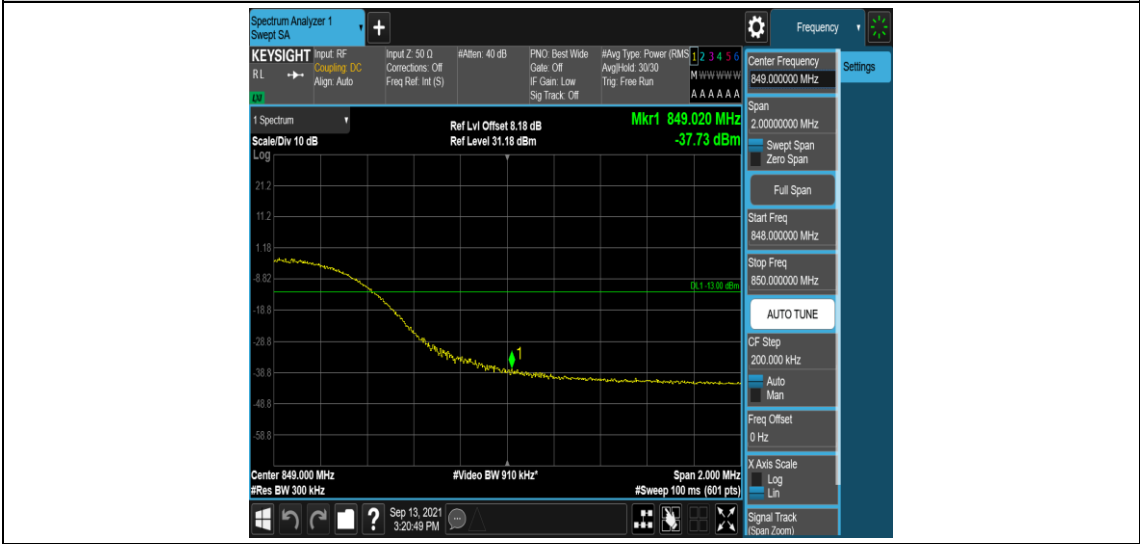

Band26-15MHz-16QAM-26965-75RB#0

Appendix E: Conducted Spurious Emission

Test Result

Band	Bandwidth	Modulation	Channel	RB Configuration	Frequency Range	Verdict
Band26	1.4MHz	QPSK	26797	1RB#0	Range1:0.009~0.15MHz	PASS
Band26	1.4MHz	QPSK	26797	1RB#0	Range2:0.15~30MHz	PASS
Band26	1.4MHz	QPSK	26797	1RB#0	Range3:30~1000MHz	PASS
Band26	1.4MHz	QPSK	26797	1RB#0	Range4:1000~10000MHz	PASS
Band26	1.4MHz	QPSK	26915	1RB#0	Range1:0.009~0.15MHz	PASS
Band26	1.4MHz	QPSK	26915	1RB#0	Range2:0.15~30MHz	PASS
Band26	1.4MHz	QPSK	26915	1RB#0	Range3:30~1000MHz	PASS
Band26	1.4MHz	QPSK	26915	1RB#0	Range4:1000~10000MHz	PASS
Band26	1.4MHz	QPSK	27033	1RB#0	Range1:0.009~0.15MHz	PASS
Band26	1.4MHz	QPSK	27033	1RB#0	Range2:0.15~30MHz	PASS
Band26	1.4MHz	QPSK	27033	1RB#0	Range3:30~1000MHz	PASS
Band26	1.4MHz	QPSK	27033	1RB#0	Range4:1000~10000MHz	PASS
Band26	1.4MHz	16QAM	26797	1RB#0	Range1:0.009~0.15MHz	PASS
Band26	1.4MHz	16QAM	26797	1RB#0	Range2:0.15~30MHz	PASS
Band26	1.4MHz	16QAM	26797	1RB#0	Range3:30~1000MHz	PASS
Band26	1.4MHz	16QAM	26797	1RB#0	Range4:1000~10000MHz	PASS
Band26	1.4MHz	16QAM	26915	1RB#0	Range1:0.009~0.15MHz	PASS
Band26	1.4MHz	16QAM	26915	1RB#0	Range2:0.15~30MHz	PASS
Band26	1.4MHz	16QAM	26915	1RB#0	Range3:30~1000MHz	PASS
Band26	1.4MHz	16QAM	26915	1RB#0	Range4:1000~10000MHz	PASS
Band26	1.4MHz	16QAM	27033	1RB#0	Range1:0.009~0.15MHz	PASS
Band26	1.4MHz	16QAM	27033	1RB#0	Range2:0.15~30MHz	PASS
Band26	1.4MHz	16QAM	27033	1RB#0	Range3:30~1000MHz	PASS
Band26	1.4MHz	16QAM	27033	1RB#0	Range4:1000~10000MHz	PASS
Band26	3MHz	QPSK	26805	1RB#0	Range1:0.009~0.15MHz	PASS
Band26	3MHz	QPSK	26805	1RB#0	Range2:0.15~30MHz	PASS
Band26	3MHz	QPSK	26805	1RB#0	Range3:30~1000MHz	PASS
Band26	3MHz	QPSK	26805	1RB#0	Range4:1000~10000MHz	PASS
Band26	3MHz	QPSK	26915	1RB#0	Range1:0.009~0.15MHz	PASS
Band26	3MHz	QPSK	26915	1RB#0	Range2:0.15~30MHz	PASS
Band26	3MHz	QPSK	26915	1RB#0	Range3:30~1000MHz	PASS
Band26	3MHz	QPSK	26915	1RB#0	Range4:1000~10000MHz	PASS
Band26	3MHz	QPSK	27025	1RB#0	Range1:0.009~0.15MHz	PASS
Band26	3MHz	QPSK	27025	1RB#0	Range2:0.15~30MHz	PASS
Band26	3MHz	QPSK	27025	1RB#0	Range3:30~1000MHz	PASS