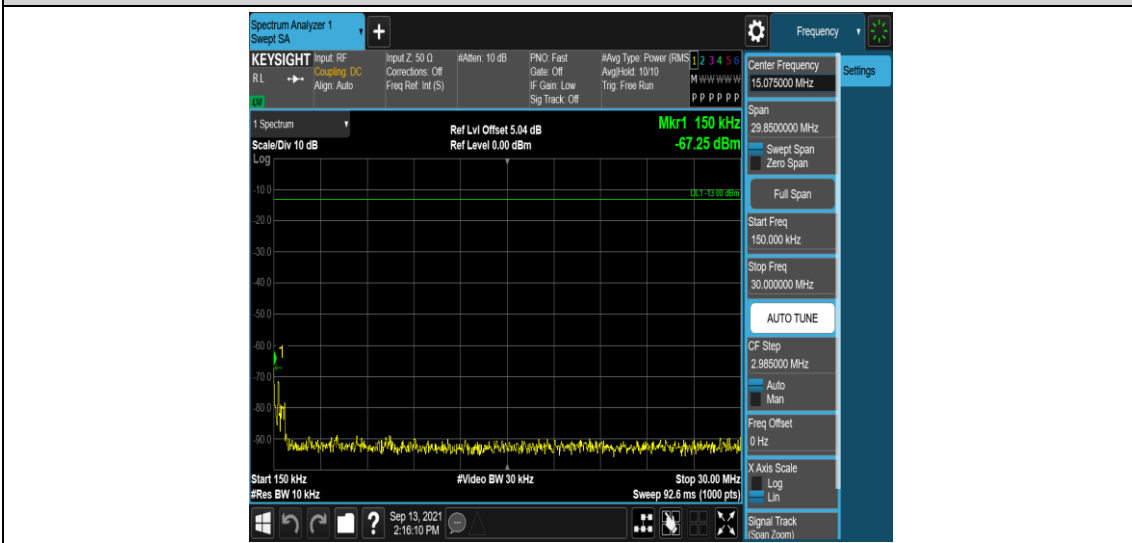

Band26-3MHz-QPSK-26805-1RB#0-Range2:0.15~30MHz