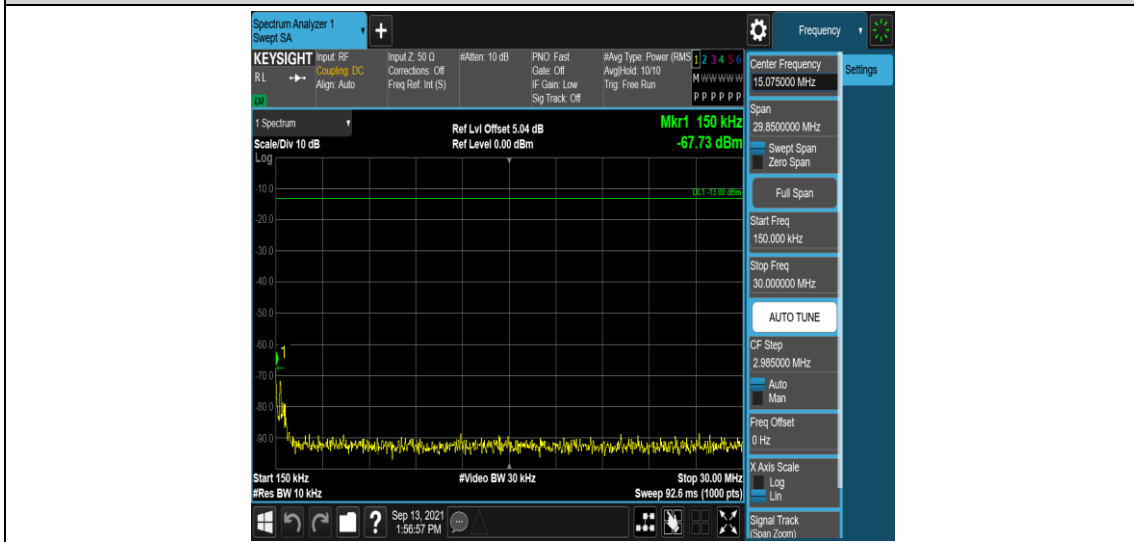

Band26-1.4MHz-16QAM-27033-1RB#0-Range2:0.15~30MHz