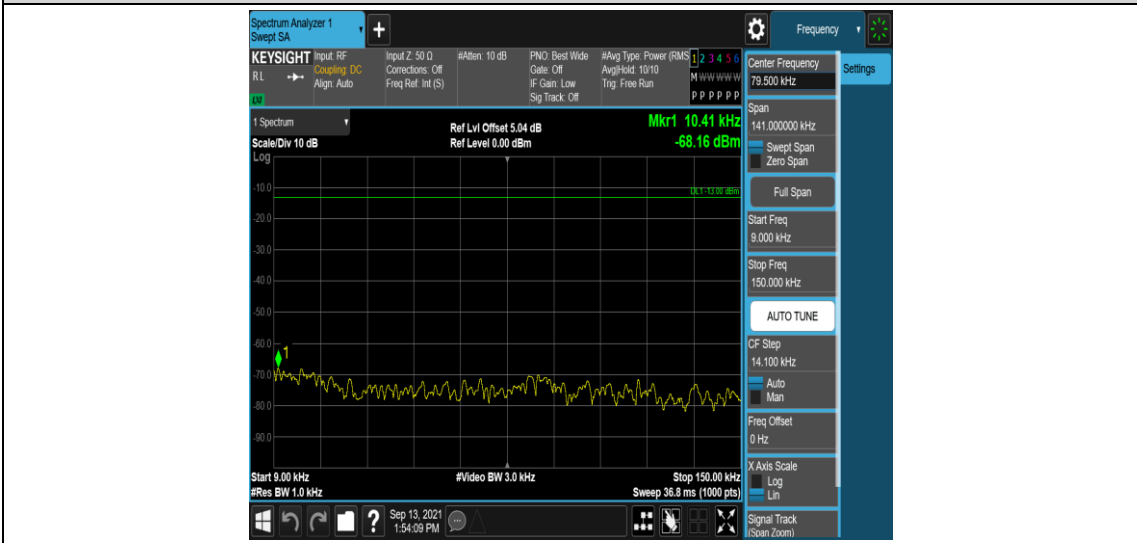

Band26-1.4MHz-QPSK-26915-1RB#0-Range1:0.009~0.15MHz