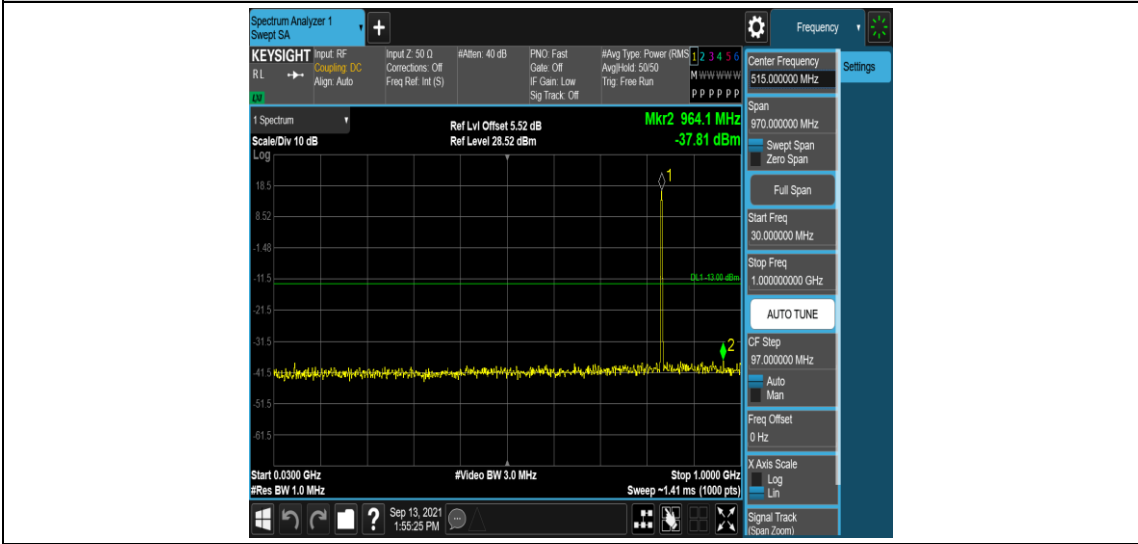

Band26-1.4MHz-16QAM-26915-1RB#0-Range3:30~1000MHz