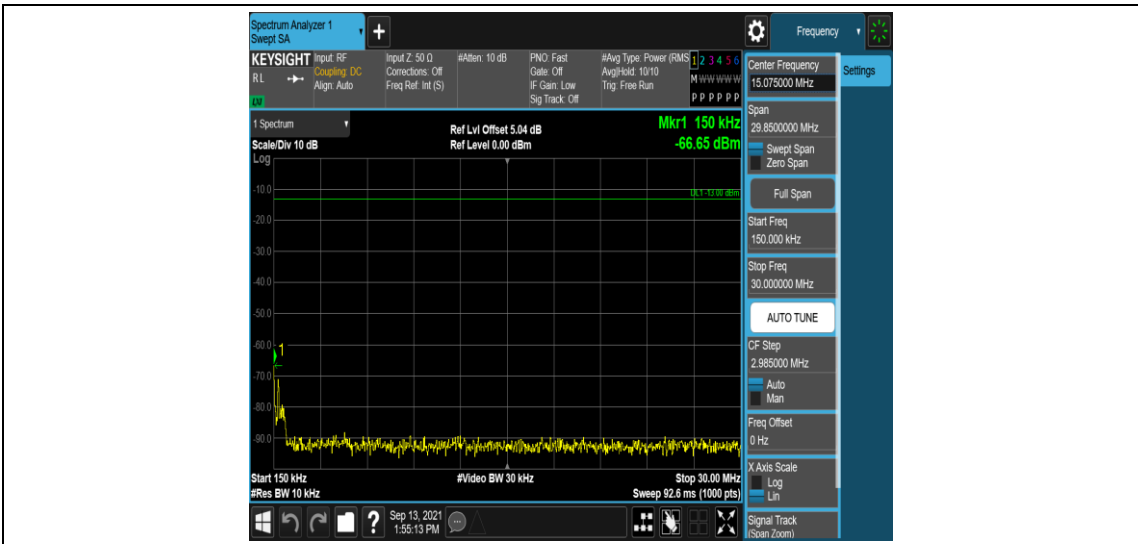

Band26-1.4MHz-16QAM-26915-1RB#0-Range2:0.15~30MHz