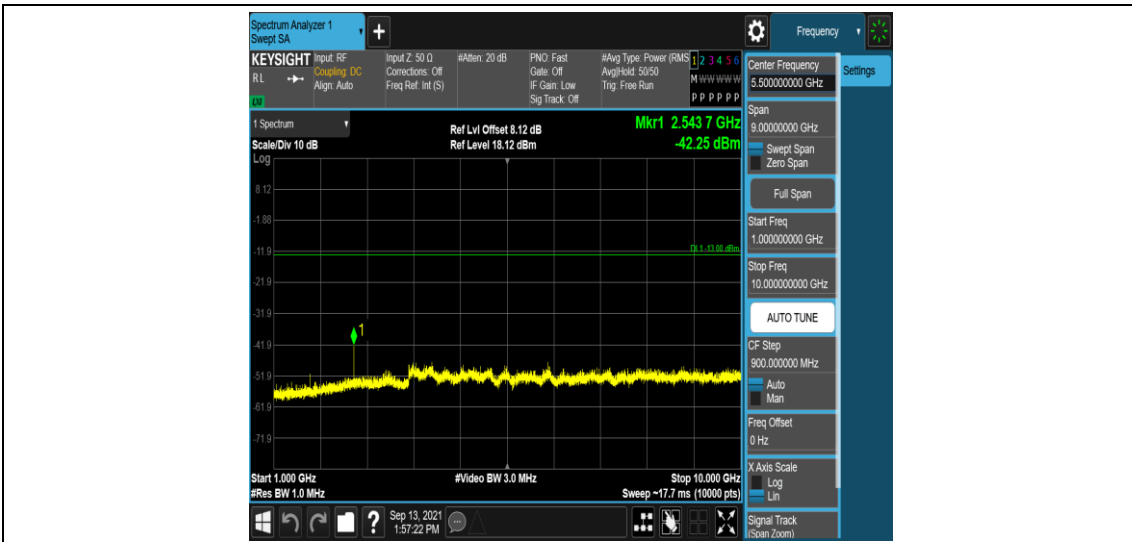

Band26-1.4MHz-16QAM-27033-1RB#0-Range4:1000~10000MHz