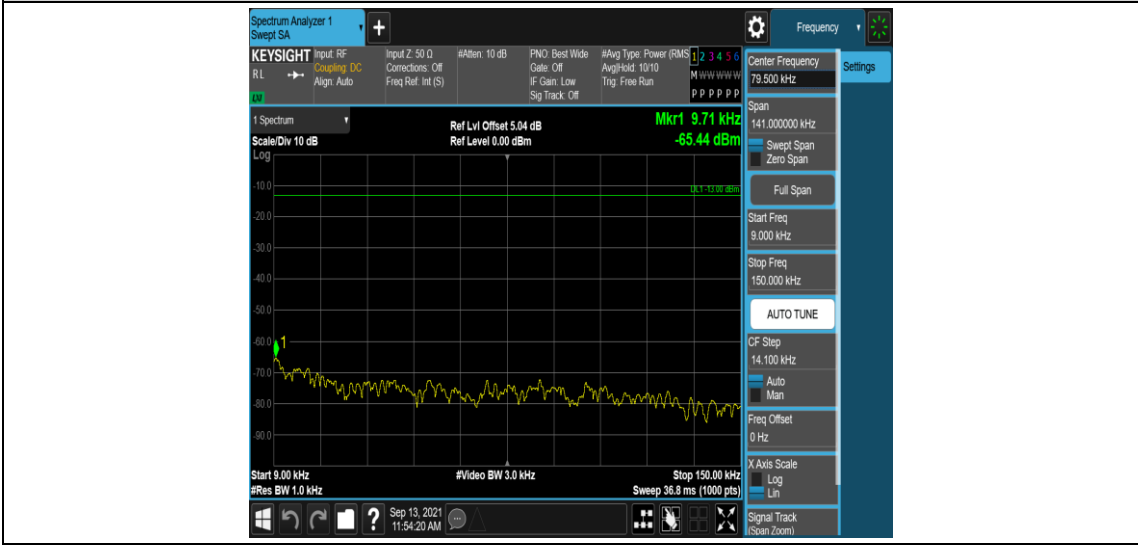

Band26-10MHz-QPSK-26740-1RB#0-Range3:30~1000MHz

Band26-10MHz-QPSK-26740-1RB#0-Range4:1000~10000MHz

Band26-10MHz-16QAM-26740-1RB#0-Range1:0.009~0.15MHz

Band26-10MHz-16QAM-26740-1RB#0-Range2:0.15~30MHz

Band26-10MHz-16QAM-26740-1RB#0-Range3:30~1000MHz

Band26-10MHz-16QAM-26740-1RB#0-Range4:1000~10000MHz

Appendix F: Frequency Stability

Test Result

Band	Bandwidth	Modulation	Channel	RB Configure	Voltage		Deviation (Hz)	Deviation (ppm)	Limit (ppm)	Verdict
					Voltage [Vdc]	Temperature (°C)				
Band2 6	1.4MHz	QPSK	26697	6RB#0	VL	NT	12.00	0.014729	±2.5	PASS
Band2 6	1.4MHz	QPSK	26697	6RB#0	VN	NT	7.64	0.009378	±2.5	PASS
Band2 6	1.4MHz	QPSK	26697	6RB#0	VH	NT	-7.20	-0.008838	±2.5	PASS
Band2 6	1.4MHz	QPSK	26740	6RB#0	VL	NT	-9.80	-0.011966	±2.5	PASS
Band2 6	1.4MHz	QPSK	26740	6RB#0	VN	NT	-7.10	-0.008669	±2.5	PASS
Band2 6	1.4MHz	QPSK	26740	6RB#0	VH	NT	11.13	0.013590	±2.5	PASS
Band2 6	1.4MHz	QPSK	26783	6RB#0	VL	NT	3.83	0.004652	±2.5	PASS
Band2 6	1.4MHz	QPSK	26783	6RB#0	VN	NT	7.88	0.009571	±2.5	PASS
Band2 6	1.4MHz	QPSK	26783	6RB#0	VH	NT	-12.19	-0.014806	±2.5	PASS
Band2 6	1.4MHz	16QAM	26697	6RB#0	VL	NT	8.88	0.010900	±2.5	PASS
Band2 6	1.4MHz	16QAM	26697	6RB#0	VN	NT	8.01	0.009832	±2.5	PASS
Band2 6	1.4MHz	16QAM	26697	6RB#0	VH	NT	-9.64	-0.011833	±2.5	PASS
Band2 6	1.4MHz	16QAM	26740	6RB#0	VL	NT	7.21	0.008803	±2.5	PASS
Band2 6	1.4MHz	16QAM	26740	6RB#0	VN	NT	5.61	0.006850	±2.5	PASS
Band2 6	1.4MHz	16QAM	26740	6RB#0	VH	NT	6.84	0.008352	±2.5	PASS
Band2 6	1.4MHz	16QAM	26783	6RB#0	VL	NT	-6.02	-0.007312	±2.5	PASS
Band2 6	1.4MHz	16QAM	26783	6RB#0	VN	NT	-10.27	-0.012474	±2.5	PASS