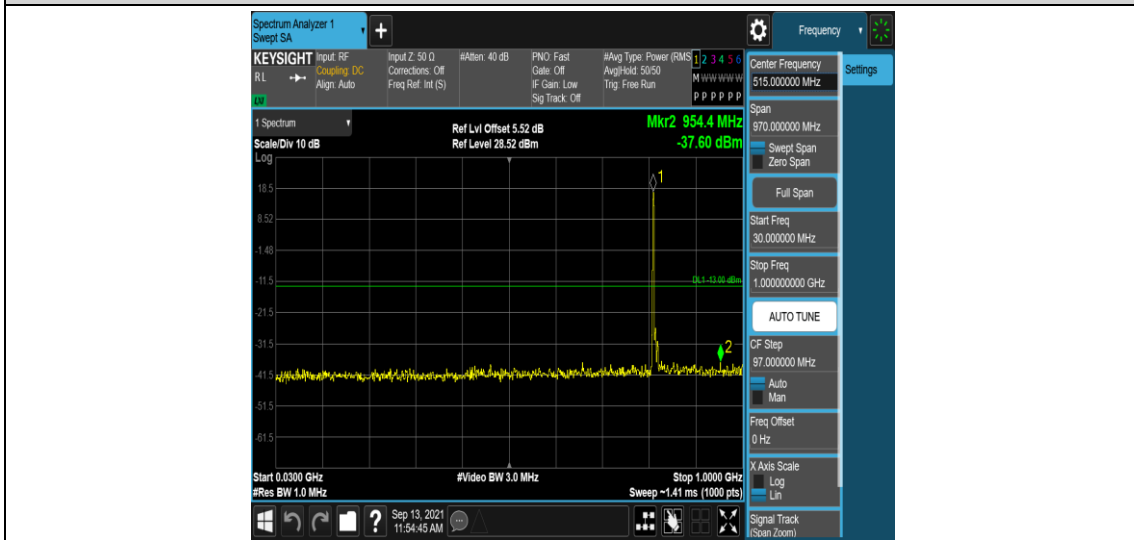

Band26-10MHz-QPSK-26740-1RB#0-Range3:30~1000MHz

Band26-10MHz-QPSK-26740-1RB#0-Range4:1000~10000MHz

Band26-10MHz-16QAM-26740-1RB#0-Range1:0.009~0.15MHz

Band26-10MHz-16QAM-26740-1RB#0-Range2:0.15~30MHz

Band26-10MHz-16QAM-26740-1RB#0-Range3:30~1000MHz

Band26-10MHz-16QAM-26740-1RB#0-Range4:1000~10000MHz

Appendix F: Frequency Stability

Test Result

Band	Bandwidth	Modulation	Channel	RB Configure	Voltage		Deviation (Hz)	Deviation (ppm)	Limit (ppm)	Verdict
					Voltage [Vdc]	Temperature (°C)				
Band2 6	1.4MHz	QPSK	26697	6RB#0	VL	NT	12.00	0.014729	±2.5	PASS
Band2 6	1.4MHz	QPSK	26697	6RB#0	VN	NT	7.64	0.009378	±2.5	PASS
Band2 6	1.4MHz	QPSK	26697	6RB#0	VH	NT	-7.20	-0.008838	±2.5	PASS
Band2 6	1.4MHz	QPSK	26740	6RB#0	VL	NT	-9.80	-0.011966	±2.5	PASS
Band2 6	1.4MHz	QPSK	26740	6RB#0	VN	NT	-7.10	-0.008669	±2.5	PASS
Band2 6	1.4MHz	QPSK	26740	6RB#0	VH	NT	11.13	0.013590	±2.5	PASS
Band2 6	1.4MHz	QPSK	26783	6RB#0	VL	NT	3.83	0.004652	±2.5	PASS
Band2 6	1.4MHz	QPSK	26783	6RB#0	VN	NT	7.88	0.009571	±2.5	PASS
Band2 6	1.4MHz	QPSK	26783	6RB#0	VH	NT	-12.19	-0.014806	±2.5	PASS
Band2 6	1.4MHz	16QAM	26697	6RB#0	VL	NT	8.88	0.010900	±2.5	PASS
Band2 6	1.4MHz	16QAM	26697	6RB#0	VN	NT	8.01	0.009832	±2.5	PASS
Band2 6	1.4MHz	16QAM	26697	6RB#0	VH	NT	-9.64	-0.011833	±2.5	PASS
Band2 6	1.4MHz	16QAM	26740	6RB#0	VL	NT	7.21	0.008803	±2.5	PASS
Band2 6	1.4MHz	16QAM	26740	6RB#0	VN	NT	5.61	0.006850	±2.5	PASS
Band2 6	1.4MHz	16QAM	26740	6RB#0	VH	NT	6.84	0.008352	±2.5	PASS
Band2 6	1.4MHz	16QAM	26783	6RB#0	VL	NT	-6.02	-0.007312	±2.5	PASS
Band2 6	1.4MHz	16QAM	26783	6RB#0	VN	NT	-10.27	-0.012474	±2.5	PASS