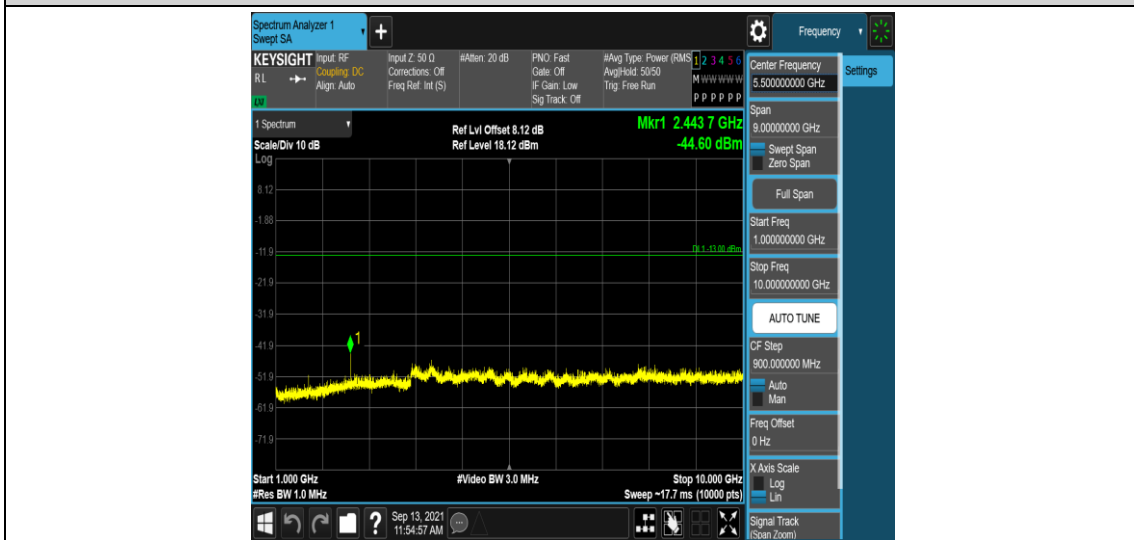

Band26-10MHz-QPSK-26740-1RB#0-Range3:30~1000MHz

Band26-10MHz-QPSK-26740-1RB#0-Range4:1000~10000MHz

Band26-10MHz-16QAM-26740-1RB#0-Range1:0.009~0.15MHz

Band26-10MHz-16QAM-26740-1RB#0-Range2:0.15~30MHz

Band26-10MHz-16QAM-26740-1RB#0-Range3:30~1000MHz

Band26-10MHz-16QAM-26740-1RB#0-Range4:1000~10000MHz

Appendix F: Frequency Stability

Test Result

Band	Bandwidth	Modulation	Channel	RB Configure	Voltage		Deviation (Hz)	Deviation (ppm)	Limit (ppm)	Verdict
					Voltage [Vdc]	Temperature (°C)				
Band2 6	1.4MHz	QPSK	26697	6RB#0	VL	NT	12.00	0.014729	±2.5	PASS
Band2 6	1.4MHz	QPSK	26697	6RB#0	VN	NT	7.64	0.009378	±2.5	PASS
Band2 6	1.4MHz	QPSK	26697	6RB#0	VH	NT	-7.20	-0.008838	±2.5	PASS
Band2 6	1.4MHz	QPSK	26740	6RB#0	VL	NT	-9.80	-0.011966	±2.5	PASS
Band2 6	1.4MHz	QPSK	26740	6RB#0	VN	NT	-7.10	-0.008669	±2.5	PASS
Band2 6	1.4MHz	QPSK	26740	6RB#0	VH	NT	11.13	0.013590	±2.5	PASS
Band2 6	1.4MHz	QPSK	26783	6RB#0	VL	NT	3.83	0.004652	±2.5	PASS
Band2 6	1.4MHz	QPSK	26783	6RB#0	VN	NT	7.88	0.009571	±2.5	PASS
Band2 6	1.4MHz	QPSK	26783	6RB#0	VH	NT	-12.19	-0.014806	±2.5	PASS
Band2 6	1.4MHz	16QAM	26697	6RB#0	VL	NT	8.88	0.010900	±2.5	PASS
Band2 6	1.4MHz	16QAM	26697	6RB#0	VN	NT	8.01	0.009832	±2.5	PASS
Band2 6	1.4MHz	16QAM	26697	6RB#0	VH	NT	-9.64	-0.011833	±2.5	PASS
Band2 6	1.4MHz	16QAM	26740	6RB#0	VL	NT	7.21	0.008803	±2.5	PASS
Band2 6	1.4MHz	16QAM	26740	6RB#0	VN	NT	5.61	0.006850	±2.5	PASS
Band2 6	1.4MHz	16QAM	26740	6RB#0	VH	NT	6.84	0.008352	±2.5	PASS
Band2 6	1.4MHz	16QAM	26783	6RB#0	VL	NT	-6.02	-0.007312	±2.5	PASS
Band2 6	1.4MHz	16QAM	26783	6RB#0	VN	NT	-10.27	-0.012474	±2.5	PASS