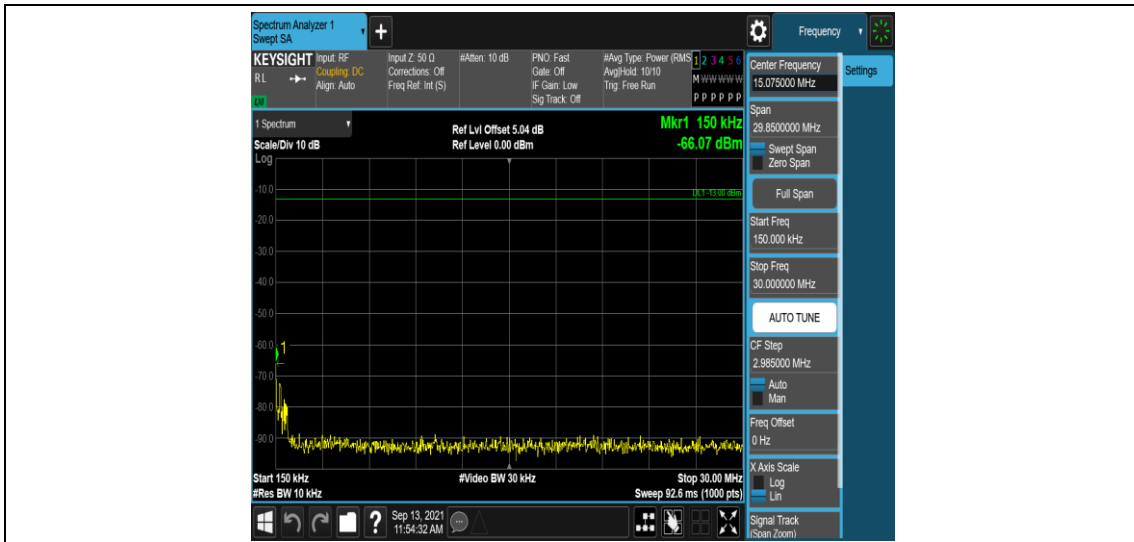

Band26-10MHz-QPSK-26740-1RB#0-Range3:30~1000MHz

Band26-10MHz-QPSK-26740-1RB#0-Range4:1000~10000MHz

Band26-10MHz-16QAM-26740-1RB#0-Range1:0.009~0.15MHz

Band26-10MHz-16QAM-26740-1RB#0-Range2:0.15~30MHz

Band26-10MHz-16QAM-26740-1RB#0-Range3:30~1000MHz

Band26-10MHz-16QAM-26740-1RB#0-Range4:1000~10000MHz

Appendix F: Frequency Stability

Test Result

Band	Bandwidth	Modulation	Channel	RB Configure	Voltage		Deviation (Hz)	Deviation (ppm)	Limit (ppm)	Verdict
					Voltage [Vdc]	Temperature (°C)				
Band2 6	1.4MHz	QPSK	26697	6RB#0	VL	NT	12.00	0.014729	±2.5	PASS
Band2 6	1.4MHz	QPSK	26697	6RB#0	VN	NT	7.64	0.009378	±2.5	PASS
Band2 6	1.4MHz	QPSK	26697	6RB#0	VH	NT	-7.20	-0.008838	±2.5	PASS
Band2 6	1.4MHz	QPSK	26740	6RB#0	VL	NT	-9.80	-0.011966	±2.5	PASS
Band2 6	1.4MHz	QPSK	26740	6RB#0	VN	NT	-7.10	-0.008669	±2.5	PASS
Band2 6	1.4MHz	QPSK	26740	6RB#0	VH	NT	11.13	0.013590	±2.5	PASS
Band2 6	1.4MHz	QPSK	26783	6RB#0	VL	NT	3.83	0.004652	±2.5	PASS
Band2 6	1.4MHz	QPSK	26783	6RB#0	VN	NT	7.88	0.009571	±2.5	PASS
Band2 6	1.4MHz	QPSK	26783	6RB#0	VH	NT	-12.19	-0.014806	±2.5	PASS
Band2 6	1.4MHz	16QAM	26697	6RB#0	VL	NT	8.88	0.010900	±2.5	PASS
Band2 6	1.4MHz	16QAM	26697	6RB#0	VN	NT	8.01	0.009832	±2.5	PASS
Band2 6	1.4MHz	16QAM	26697	6RB#0	VH	NT	-9.64	-0.011833	±2.5	PASS
Band2 6	1.4MHz	16QAM	26740	6RB#0	VL	NT	7.21	0.008803	±2.5	PASS
Band2 6	1.4MHz	16QAM	26740	6RB#0	VN	NT	5.61	0.006850	±2.5	PASS
Band2 6	1.4MHz	16QAM	26740	6RB#0	VH	NT	6.84	0.008352	±2.5	PASS
Band2 6	1.4MHz	16QAM	26783	6RB#0	VL	NT	-6.02	-0.007312	±2.5	PASS
Band2 6	1.4MHz	16QAM	26783	6RB#0	VN	NT	-10.27	-0.012474	±2.5	PASS