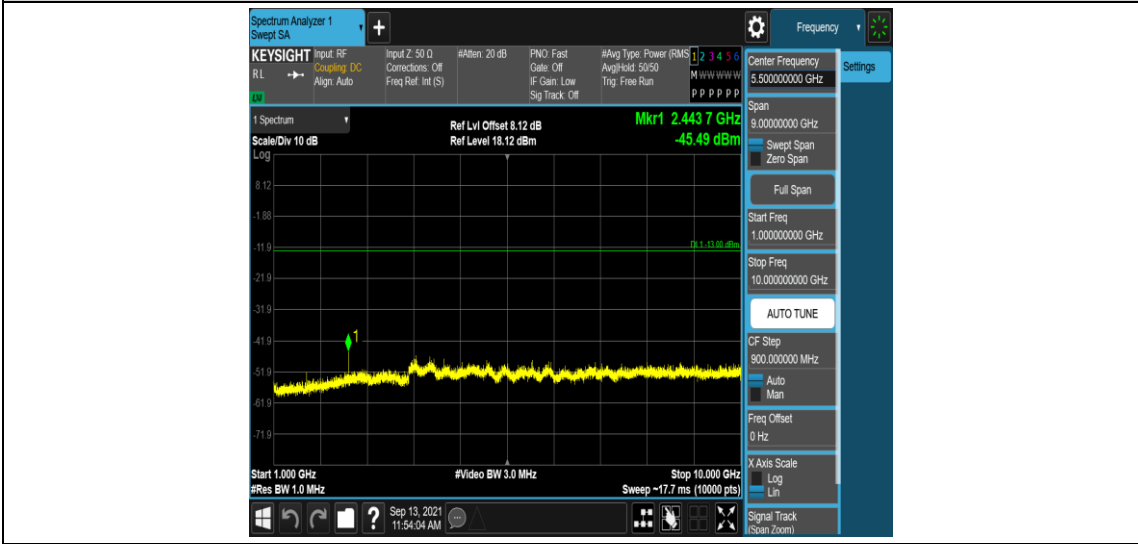

Band26-10MHz-QPSK-26740-1RB#0-Range3:30~1000MHz

Band26-10MHz-QPSK-26740-1RB#0-Range4:1000~10000MHz

Band26-10MHz-16QAM-26740-1RB#0-Range1:0.009~0.15MHz

Band26-10MHz-16QAM-26740-1RB#0-Range2:0.15~30MHz

Band26-10MHz-16QAM-26740-1RB#0-Range3:30~1000MHz

Band26-10MHz-16QAM-26740-1RB#0-Range4:1000~10000MHz

Appendix F: Frequency Stability

Test Result

Band	Bandwidth	Modulation	Channel	RB Configure	Voltage		Deviation (Hz)	Deviation (ppm)	Limit (ppm)	Verdict
					Voltage [Vdc]	Temperature (°C)				
Band2 6	1.4MHz	QPSK	26697	6RB#0	VL	NT	12.00	0.014729	±2.5	PASS
Band2 6	1.4MHz	QPSK	26697	6RB#0	VN	NT	7.64	0.009378	±2.5	PASS
Band2 6	1.4MHz	QPSK	26697	6RB#0	VH	NT	-7.20	-0.008838	±2.5	PASS
Band2 6	1.4MHz	QPSK	26740	6RB#0	VL	NT	-9.80	-0.011966	±2.5	PASS
Band2 6	1.4MHz	QPSK	26740	6RB#0	VN	NT	-7.10	-0.008669	±2.5	PASS
Band2 6	1.4MHz	QPSK	26740	6RB#0	VH	NT	11.13	0.013590	±2.5	PASS
Band2 6	1.4MHz	QPSK	26783	6RB#0	VL	NT	3.83	0.004652	±2.5	PASS
Band2 6	1.4MHz	QPSK	26783	6RB#0	VN	NT	7.88	0.009571	±2.5	PASS
Band2 6	1.4MHz	QPSK	26783	6RB#0	VH	NT	-12.19	-0.014806	±2.5	PASS
Band2 6	1.4MHz	16QAM	26697	6RB#0	VL	NT	8.88	0.010900	±2.5	PASS
Band2 6	1.4MHz	16QAM	26697	6RB#0	VN	NT	8.01	0.009832	±2.5	PASS
Band2 6	1.4MHz	16QAM	26697	6RB#0	VH	NT	-9.64	-0.011833	±2.5	PASS
Band2 6	1.4MHz	16QAM	26740	6RB#0	VL	NT	7.21	0.008803	±2.5	PASS
Band2 6	1.4MHz	16QAM	26740	6RB#0	VN	NT	5.61	0.006850	±2.5	PASS
Band2 6	1.4MHz	16QAM	26740	6RB#0	VH	NT	6.84	0.008352	±2.5	PASS
Band2 6	1.4MHz	16QAM	26783	6RB#0	VL	NT	-6.02	-0.007312	±2.5	PASS
Band2 6	1.4MHz	16QAM	26783	6RB#0	VN	NT	-10.27	-0.012474	±2.5	PASS