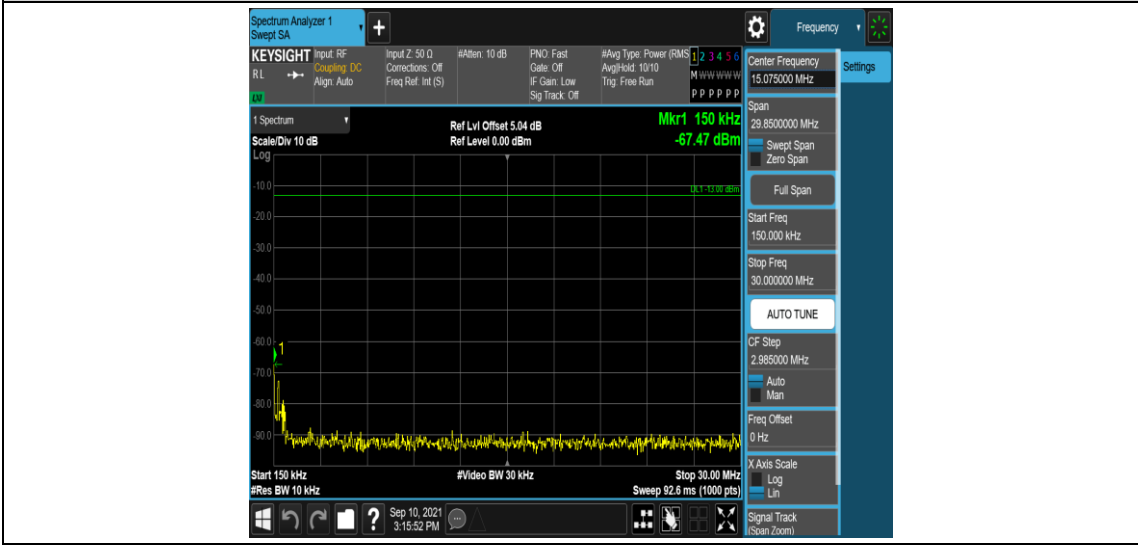

Band26-3MHz-QPSK-26705-1RB#0-Range1:0.009~0.15MHz

Band26-3MHz-QPSK-26705-1RB#0-Range2:0.15~30MHz