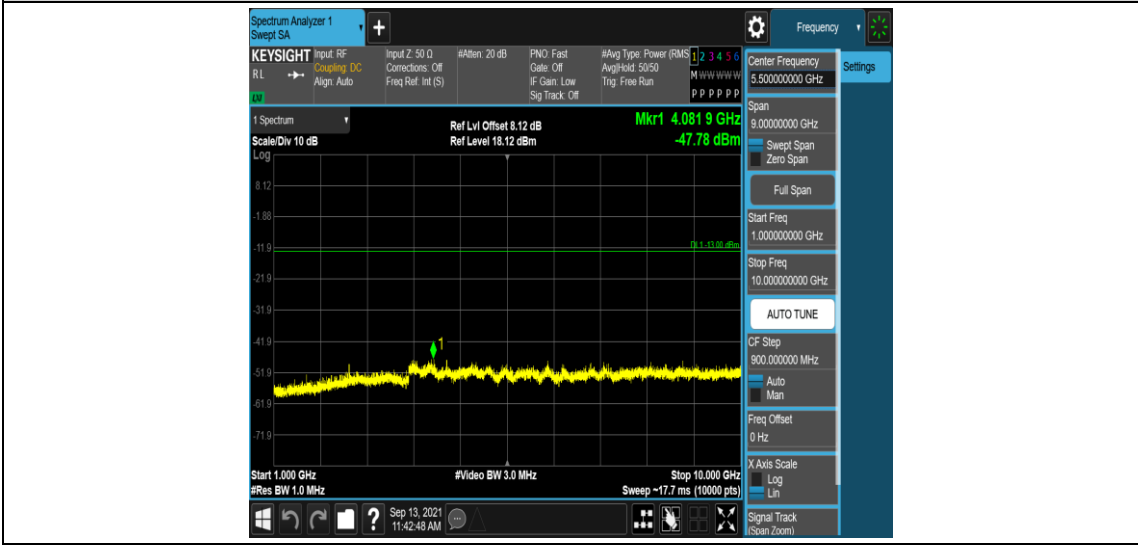

Band26-5MHz-16QAM-26715-1RB#0-Range3:30~1000MHz

Band26-5MHz-16QAM-26715-1RB#0-Range4:1000~10000MHz

Band26-5MHz-16QAM-26740-1RB#0-Range1:0.009~0.15MHz

Band26-5MHz-16QAM-26740-1RB#0-Range2:0.15~30MHz

Band26-5MHz-16QAM-26740-1RB#0-Range3:30~1000MHz