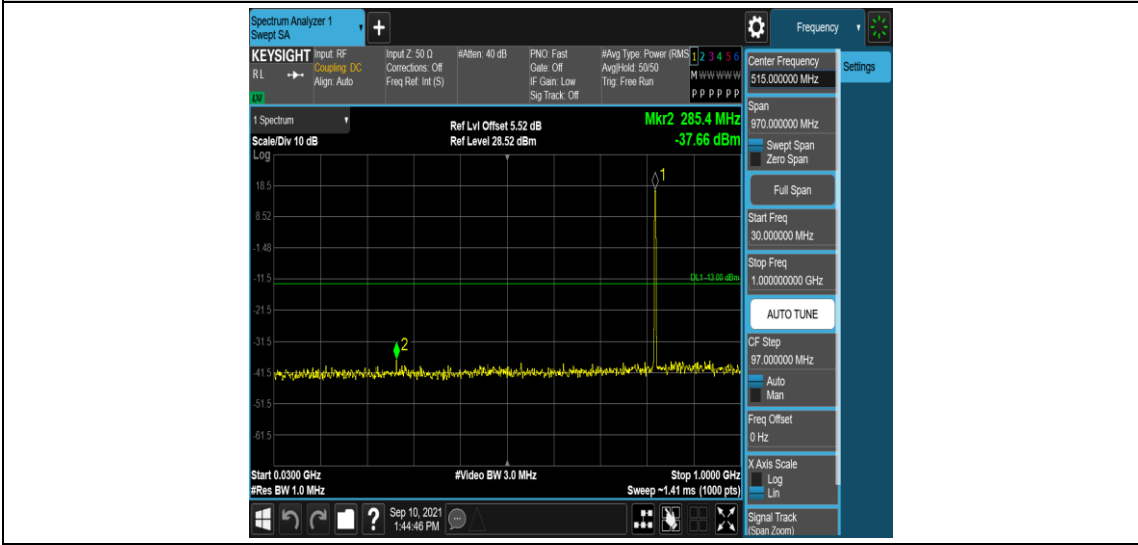

Band26-1.4MHz-16QAM-26740-1RB#0-Range3:30~1000MHz

Band26-1.4MHz-16QAM-26740-1RB#0-Range4:1000~10000MHz

Band26-1.4MHz-16QAM-26783-1RB#0-Range1:0.009~0.15MHz

Band26-1.4MHz-16QAM-26783-1RB#0-Range2:0.15~30MHz