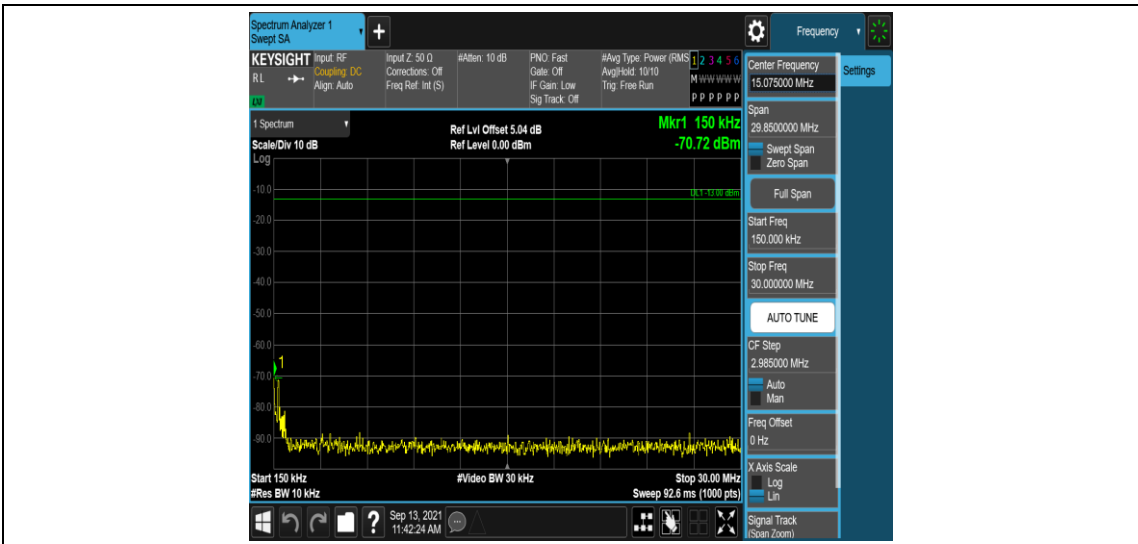

Band26-5MHz-16QAM-26740-1RB#0-Range1:0.009~0.15MHz

Band26-5MHz-16QAM-26740-1RB#0-Range2:0.15~30MHz