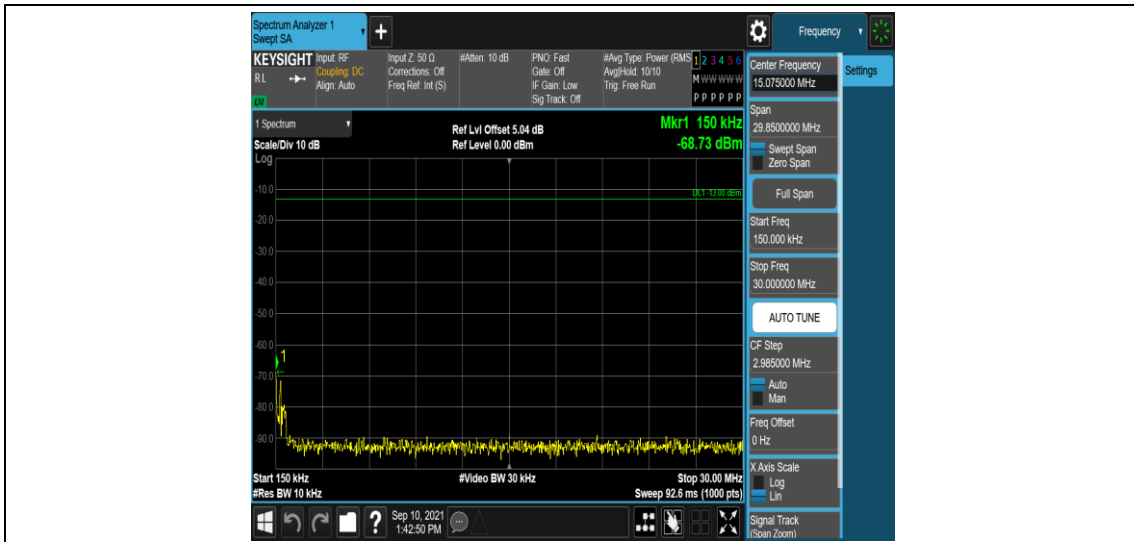

Band26-1.4MHz-16QAM-26697-1RB#0-Range3:30~1000MHz

Band26-1.4MHz-16QAM-26697-1RB#0-Range4:1000~10000MHz

Band26-1.4MHz-16QAM-26740-1RB#0-Range1:0.009~0.15MHz

Band26-1.4MHz-16QAM-26740-1RB#0-Range2:0.15~30MHz

Band26-1.4MHz-16QAM-26740-1RB#0-Range3:30~1000MHz

Band26-1.4MHz-16QAM-26740-1RB#0-Range4:1000~10000MHz

Band26-1.4MHz-16QAM-26783-1RB#0-Range1:0.009~0.15MHz

Band26-1.4MHz-16QAM-26783-1RB#0-Range2:0.15~30MHz