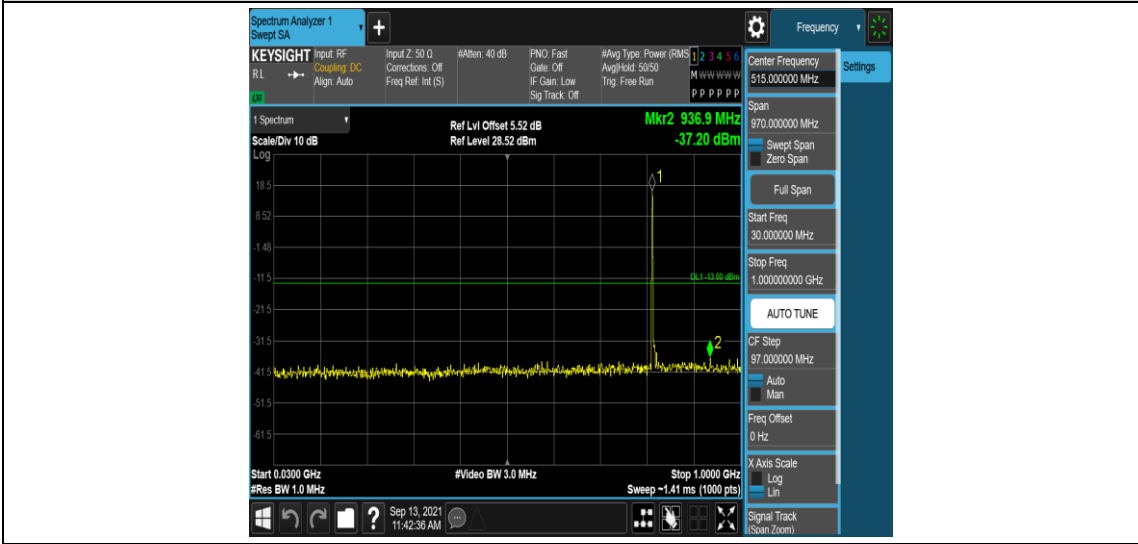

Band26-5MHz-16QAM-26715-1RB#0-Range3:30~1000MHz

Band26-5MHz-16QAM-26715-1RB#0-Range4:1000~10000MHz

Band26-5MHz-16QAM-26740-1RB#0-Range1:0.009~0.15MHz

Band26-5MHz-16QAM-26740-1RB#0-Range2:0.15~30MHz

Band26-5MHz-16QAM-26740-1RB#0-Range3:30~1000MHz