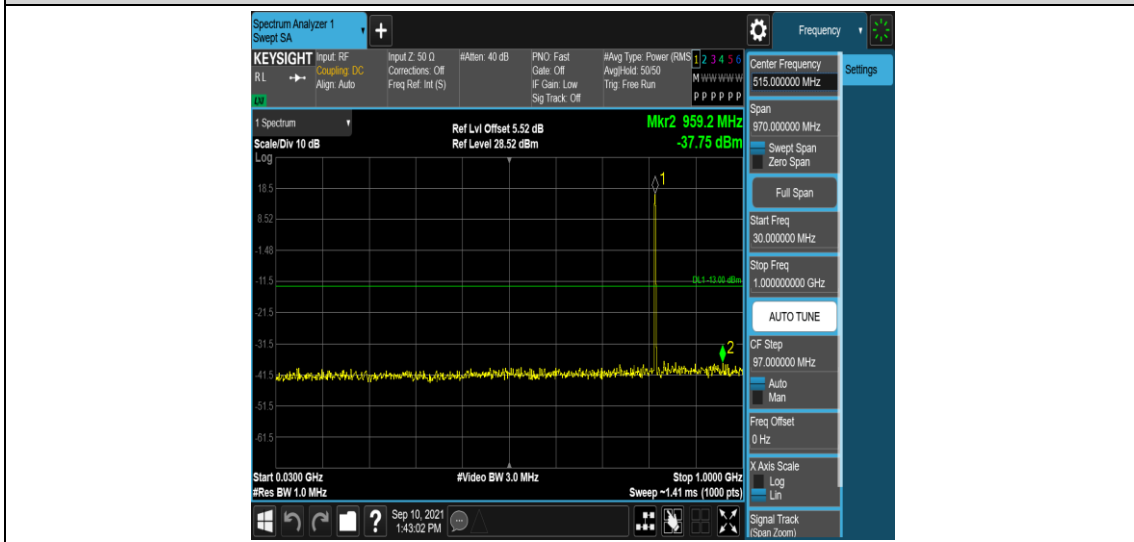

Band26-1.4MHz-16QAM-26697-1RB#0-Range3:30~1000MHz

Band26-1.4MHz-16QAM-26697-1RB#0-Range4:1000~10000MHz

Band26-1.4MHz-16QAM-26740-1RB#0-Range1:0.009~0.15MHz

Band26-1.4MHz-16QAM-26740-1RB#0-Range2:0.15~30MHz