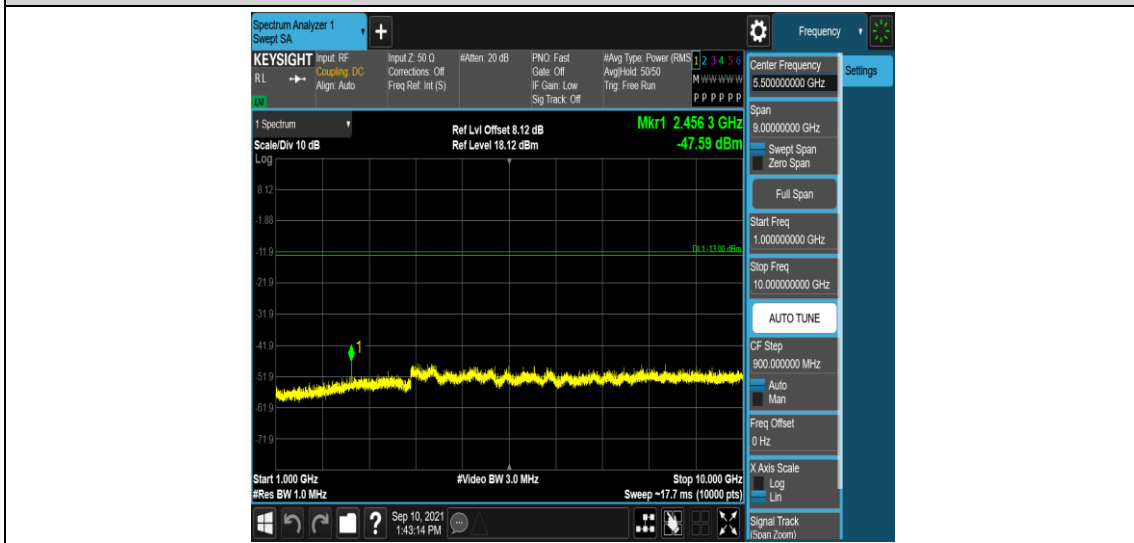

Band26-1.4MHz-16QAM-26740-1RB#0-Range3:30~1000MHz

Band26-1.4MHz-16QAM-26740-1RB#0-Range4:1000~10000MHz