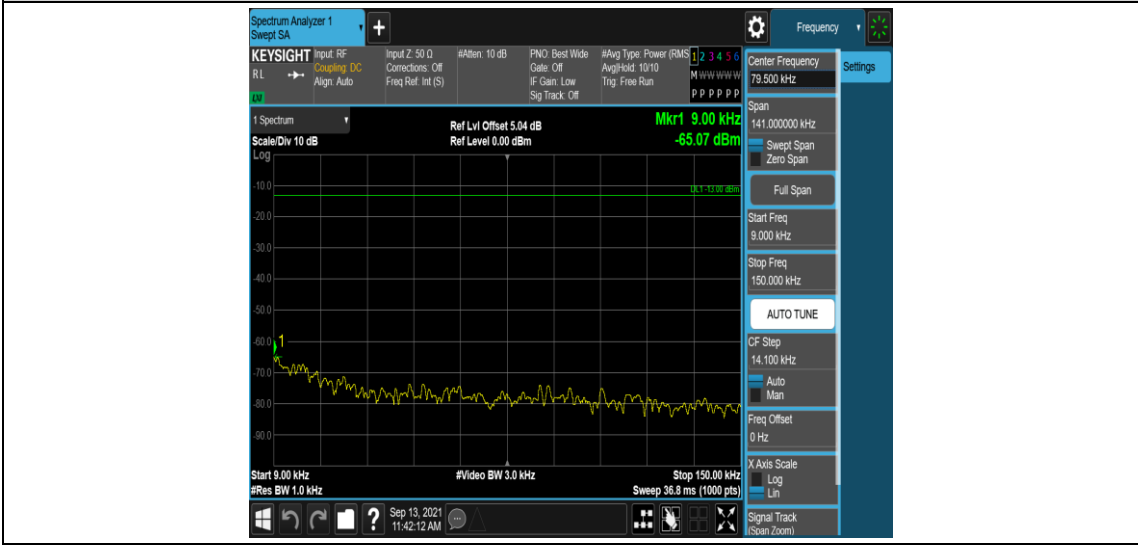

Band26-5MHz-16QAM-26715-1RB#0-Range4:1000~10000MHz

Band26-5MHz-16QAM-26740-1RB#0-Range1:0.009~0.15MHz