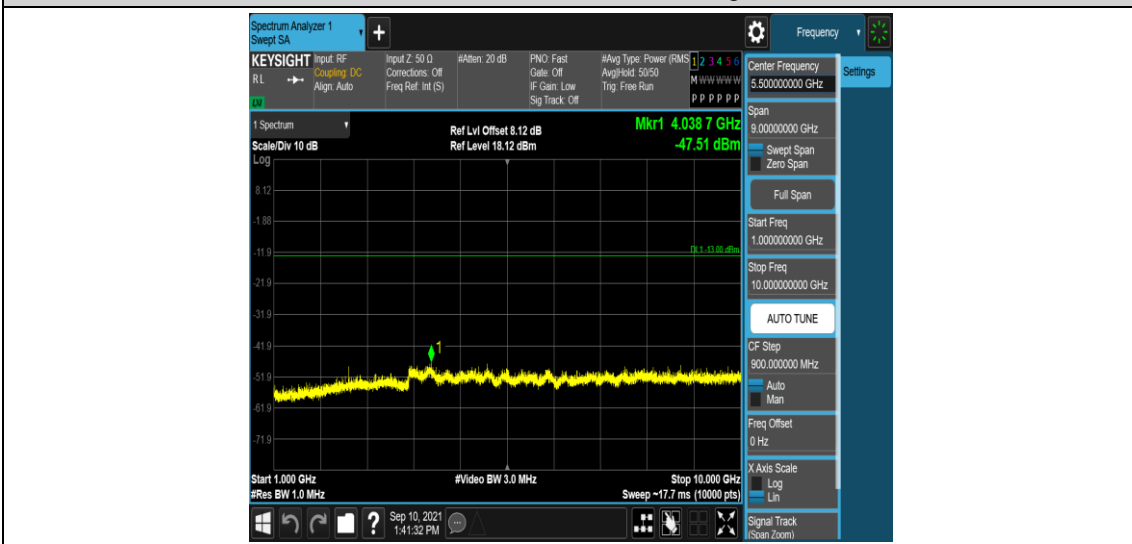

Band26-1.4MHz-16QAM-26697-1RB#0-Range3:30~1000MHz

Band26-1.4MHz-16QAM-26697-1RB#0-Range4:1000~10000MHz

Band26-1.4MHz-16QAM-26740-1RB#0-Range1:0.009~0.15MHz

Band26-1.4MHz-16QAM-26740-1RB#0-Range2:0.15~30MHz