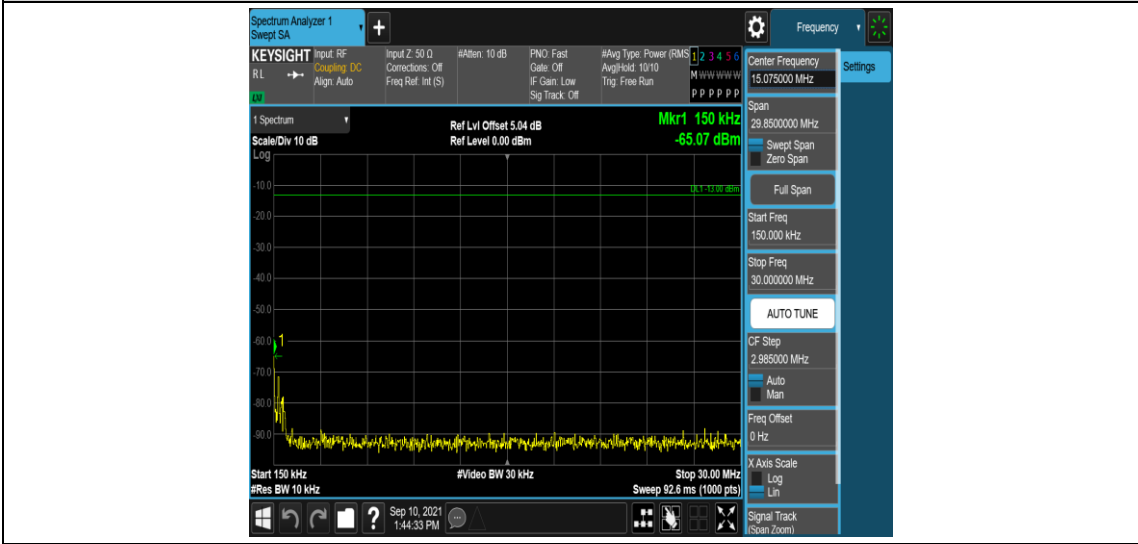

Band26-1.4MHz-16QAM-26697-1RB#0-Range3:30~1000MHz

Band26-1.4MHz-16QAM-26697-1RB#0-Range4:1000~10000MHz

Band26-1.4MHz-16QAM-26740-1RB#0-Range1:0.009~0.15MHz

Band26-1.4MHz-16QAM-26740-1RB#0-Range2:0.15~30MHz

Band26-1.4MHz-16QAM-26740-1RB#0-Range3:30~1000MHz

Band26-1.4MHz-16QAM-26740-1RB#0-Range4:1000~10000MHz

Band26-1.4MHz-16QAM-26783-1RB#0-Range1:0.009~0.15MHz

Band26-1.4MHz-16QAM-26783-1RB#0-Range2:0.15~30MHz