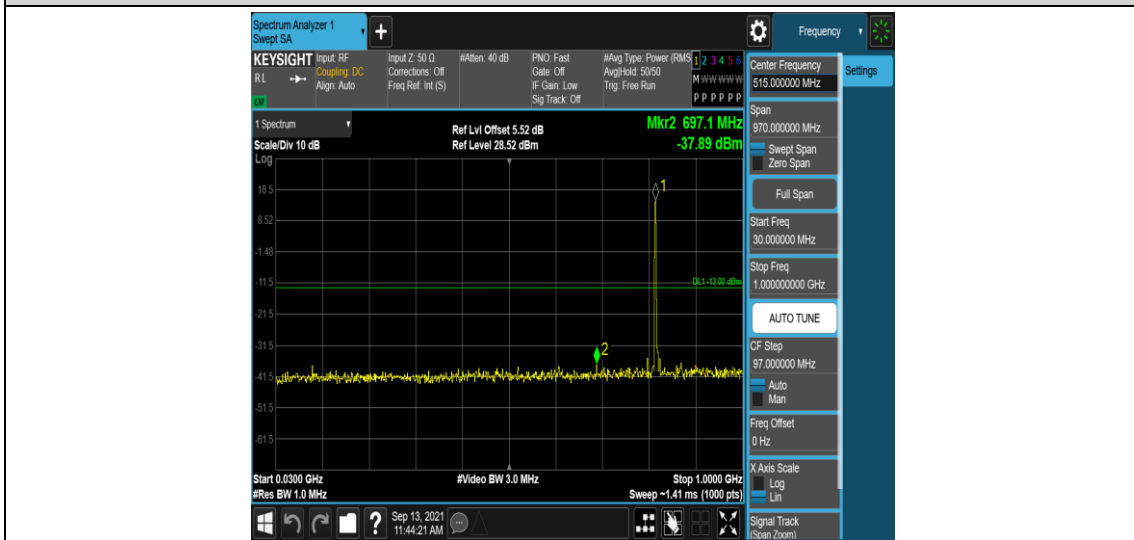

Band26-5MHz-16QAM-26765-1RB#0-Range2:0.15~30MHz

Band26-5MHz-16QAM-26765-1RB#0-Range3:30~1000MHz