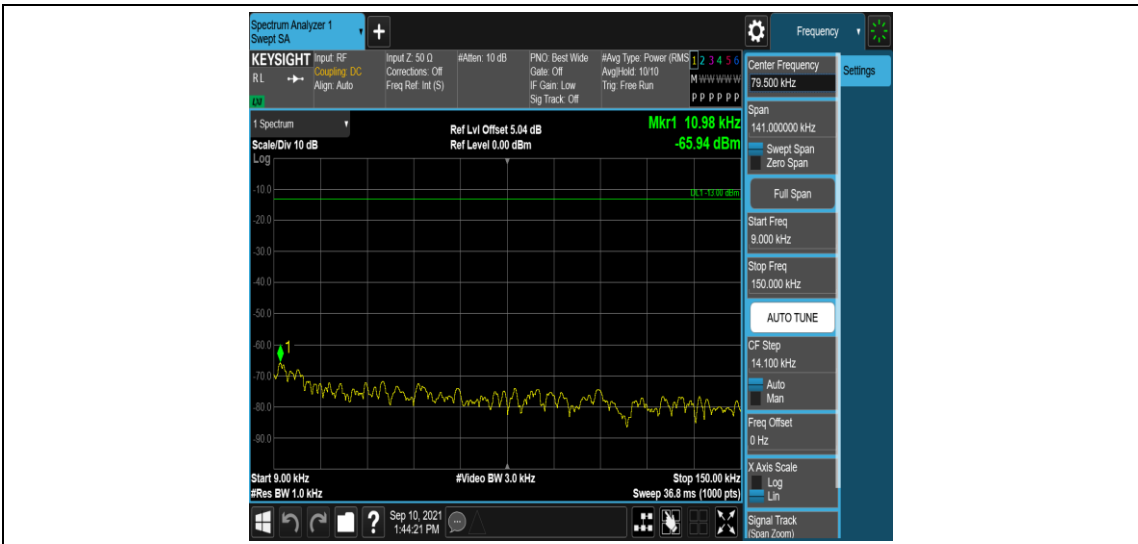

Band26-1.4MHz-16QAM-26697-1RB#0-Range3:30~1000MHz

Band26-1.4MHz-16QAM-26697-1RB#0-Range4:1000~10000MHz

Band26-1.4MHz-16QAM-26740-1RB#0-Range1:0.009~0.15MHz

Band26-1.4MHz-16QAM-26740-1RB#0-Range2:0.15~30MHz

Band26-1.4MHz-16QAM-26740-1RB#0-Range3:30~1000MHz

Band26-1.4MHz-16QAM-26740-1RB#0-Range4:1000~10000MHz

Band26-1.4MHz-16QAM-26783-1RB#0-Range1:0.009~0.15MHz

Band26-1.4MHz-16QAM-26783-1RB#0-Range2:0.15~30MHz