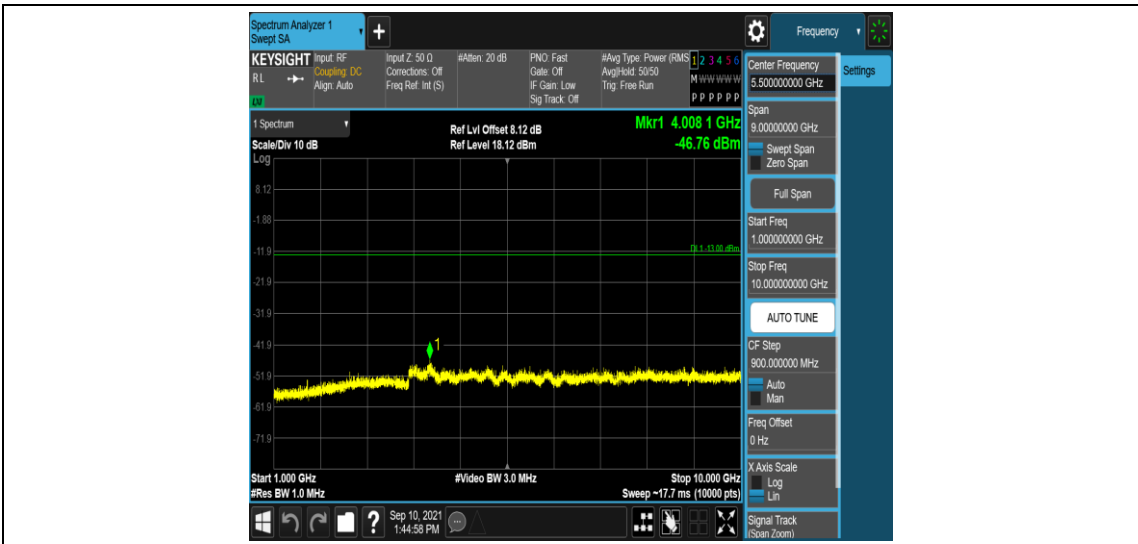

Band26-1.4MHz-16QAM-26783-1RB#0-Range3:30~1000MHz

Band26-1.4MHz-16QAM-26783-1RB#0-Range4:1000~10000MHz