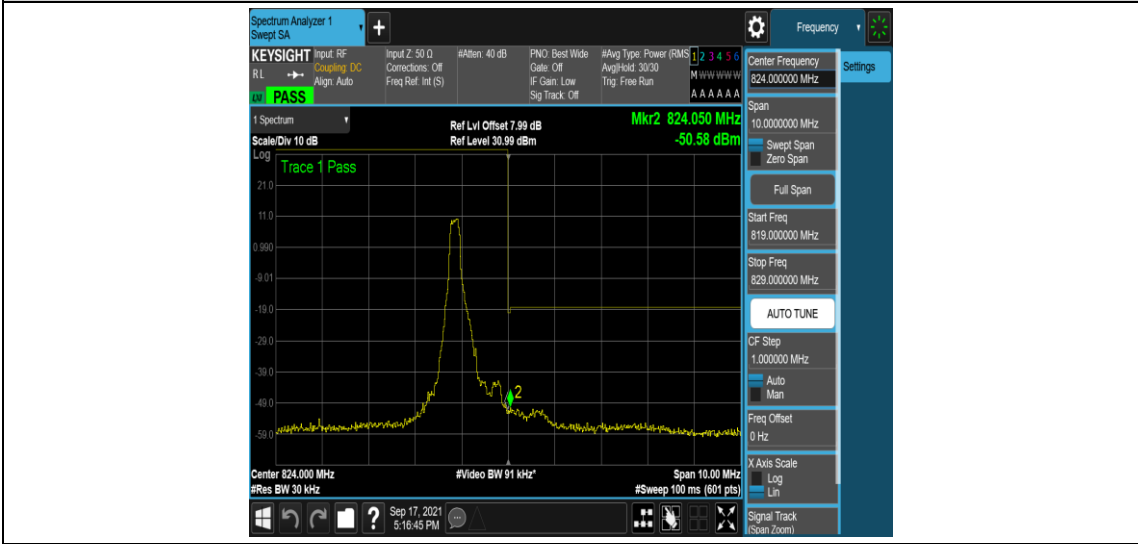

Band26-1.4MHz-16QAM-26783-1RB#0