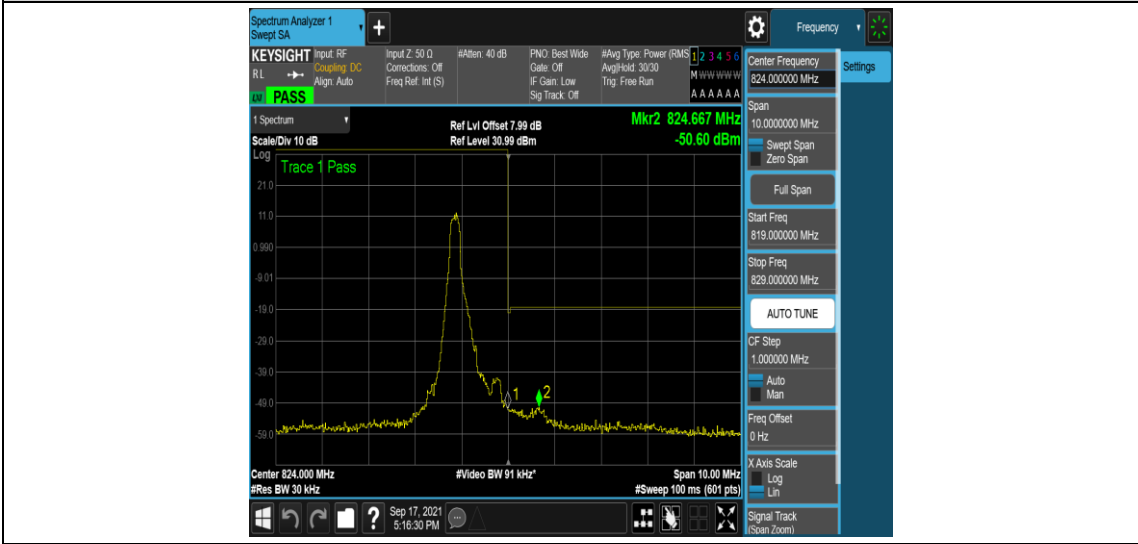

Test Graphs

Band26-1.4MHz-QPSK-26697-1RB#0

Band26-1.4MHz-QPSK-26697-1RB#5

Band 26-1.4MHz-QPSK-26697-6RB#0

Band 26-1.4MHz-QPSK-26783-1RB#0

Band 26-1.4MHz-QPSK-26783-1RB#5

Band26-1.4MHz-QPSK-26783-6RB#0

Band26-1.4MHz-16QAM-26697-1RB#0