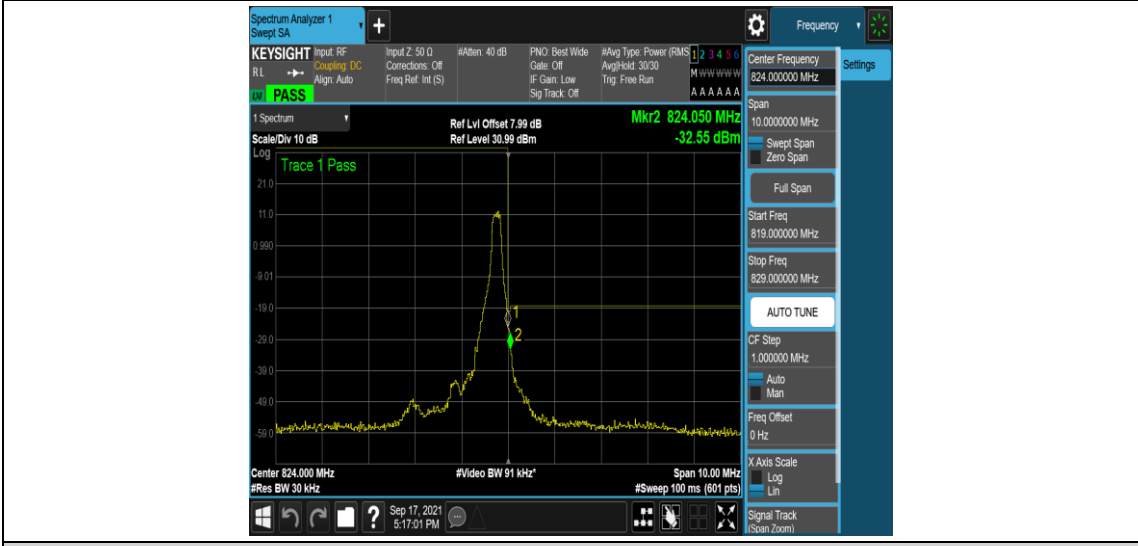

Test Graphs

Band26-1.4MHz-QPSK-26697-1RB#0

Band26-1.4MHz-QPSK-26697-1RB#5

Band 26-1.4MHz-QPSK-26697-6RB#0

Band 26-1.4MHz-QPSK-26783-1RB#0

Band 26-1.4MHz-QPSK-26783-1RB#5

Band26-1.4MHz-QPSK-26783-6RB#0

Band26-1.4MHz-16QAM-26697-1RB#0