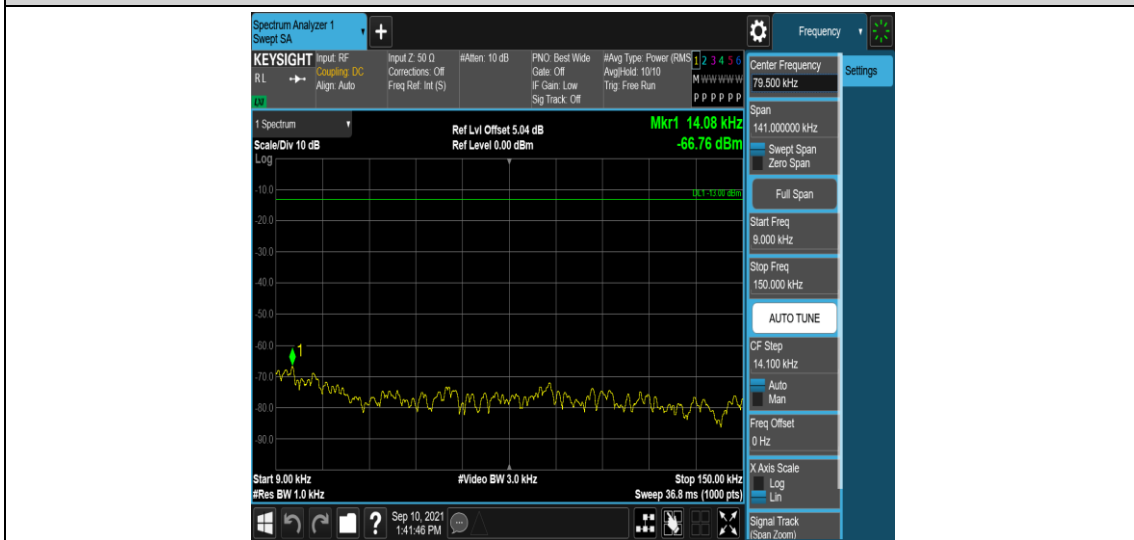

Band26-1.4MHz-QPSK-26740-1RB#0-Range1:0.009~0.15MHz