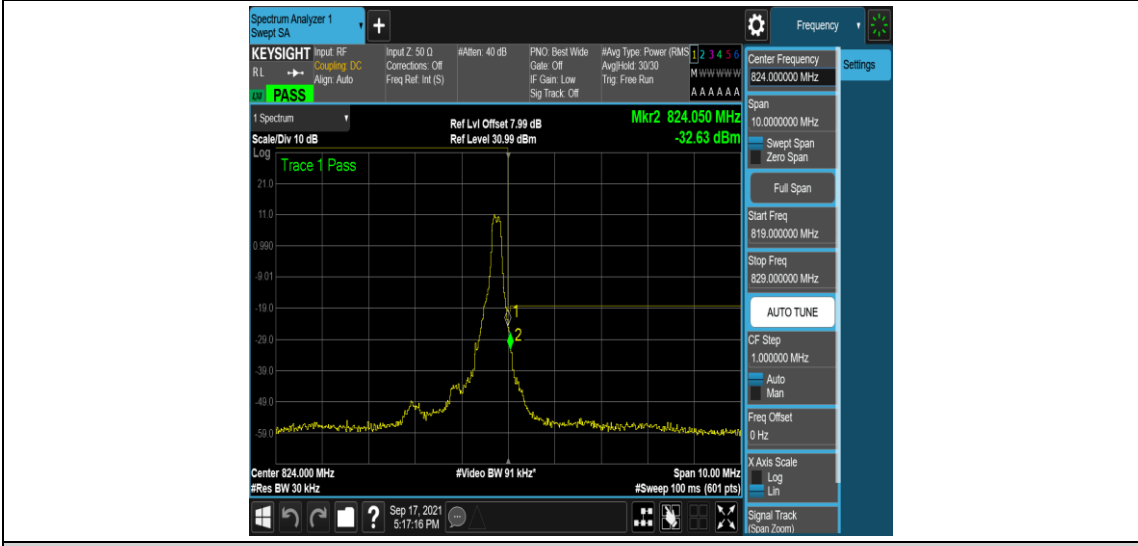

Band26-1.4MHz-16QAM-26783-1RB#5