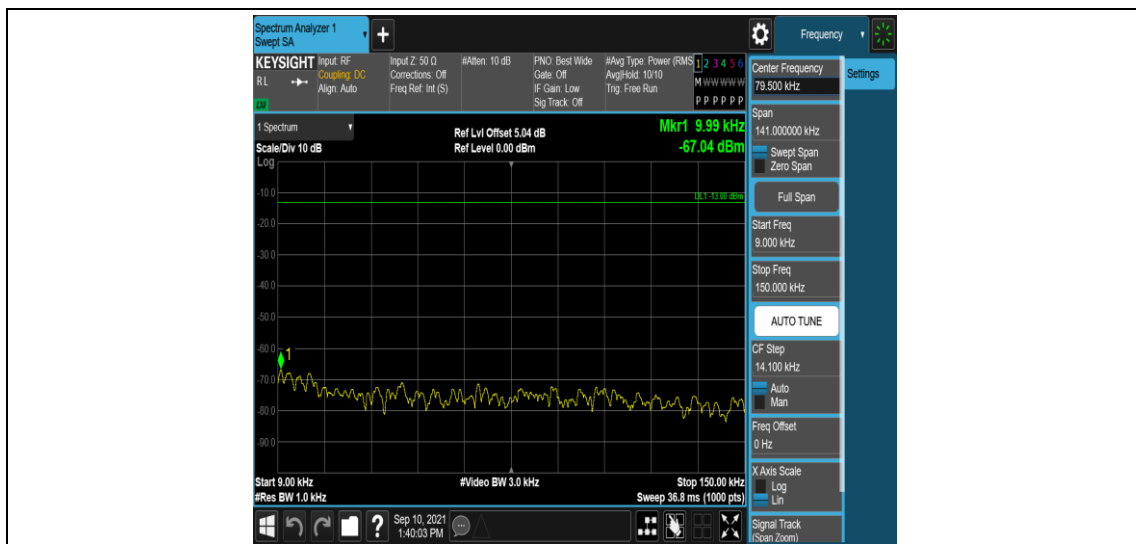

Band26	10MHz	16QAM	26740	1RB#0	Range2:0.15~30MHz	PASS
Band26	10MHz	16QAM	26740	1RB#0	Range3:30~1000MHz	PASS
Band26	10MHz	16QAM	26740	1RB#0	Range4:1000~10000MHz	PASS

Test Graphs

Band26-1.4MHz-QPSK-26697-1RB#0-Range1:0.009~0.15MHz