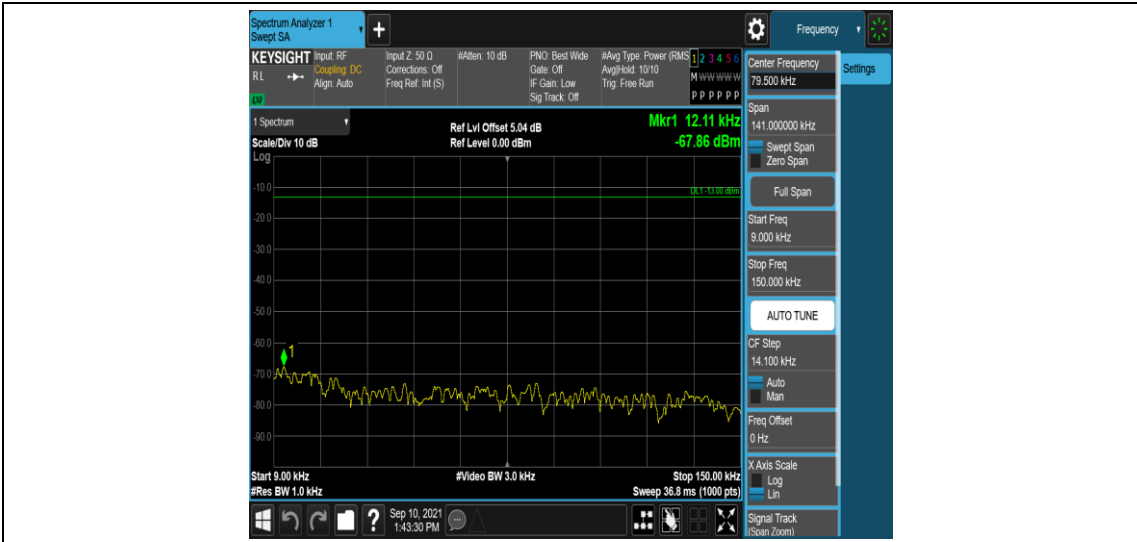

Band26-1.4MHz-QPSK-26783-1RB#0-Range1:0.009~0.15MHz