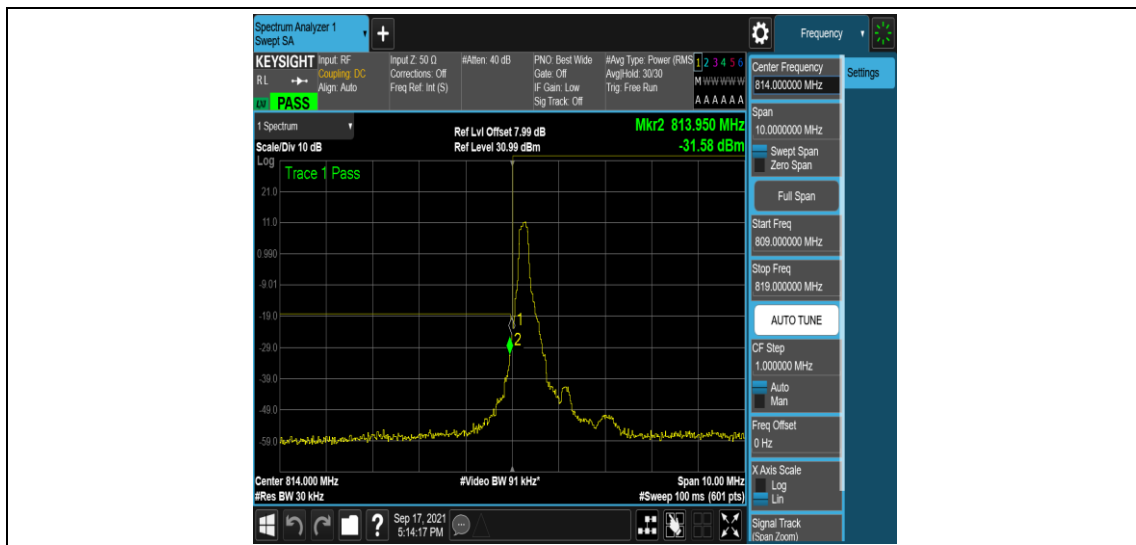

Band26	5MHz	16QAM	26765	25RB#0	PASS
Band26	10MHz	QPSK	26740	1RB#0	PASS
Band26	10MHz	QPSK	26740	1RB#49	PASS
Band26	10MHz	QPSK	26740	50RB#0	PASS
Band26	10MHz	16QAM	26740	1RB#0	PASS
Band26	10MHz	16QAM	26740	1RB#49	PASS
Band26	10MHz	16QAM	26740	50RB#0	PASS

Test Graphs

Band26-1.4MHz-QPSK-26697-1RB#0

Band26-1.4MHz-QPSK-26697-1RB#5

Band 26-1.4MHz-QPSK-26697-6RB#0

Band 26-1.4MHz-QPSK-26783-1RB#0

Band 26-1.4MHz-QPSK-26783-1RB#5

Band26-1.4MHz-QPSK-26783-6RB#0

Band26-1.4MHz-16QAM-26697-1RB#0