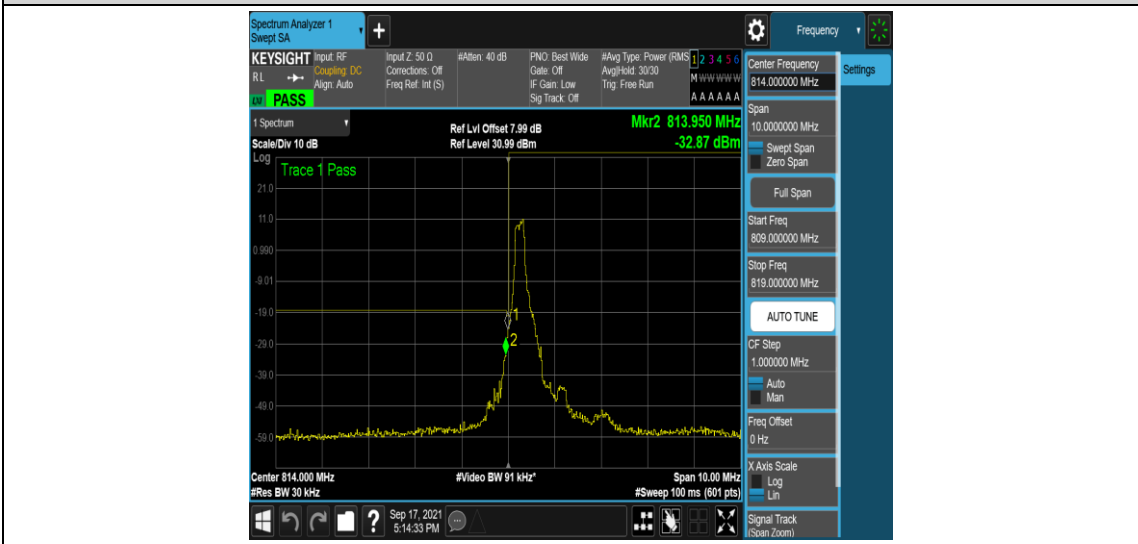

Test Graphs

Band26-1.4MHz-QPSK-26697-1RB#0

Band26-1.4MHz-QPSK-26697-1RB#5

Band 26-1.4MHz-QPSK-26697-6RB#0

Band 26-1.4MHz-QPSK-26783-1RB#0

Band 26-1.4MHz-QPSK-26783-1RB#5

Band26-1.4MHz-QPSK-26783-6RB#0

Band26-1.4MHz-16QAM-26697-1RB#0

Band26-1.4MHz-16QAM-26697-1RB#5

Band26-1.4MHz-16QAM-26697-6RB#0

Band26-1.4MHz-16QAM-26783-1RB#0

Band26-1.4MHz-16QAM-26783-1RB#5

Band26-1.4MHz-16QAM-26783-6RB#0

Band26-3MHz-QPSK-26705-1RB#0

Band26-3MHz-QPSK-26705-1RB#14