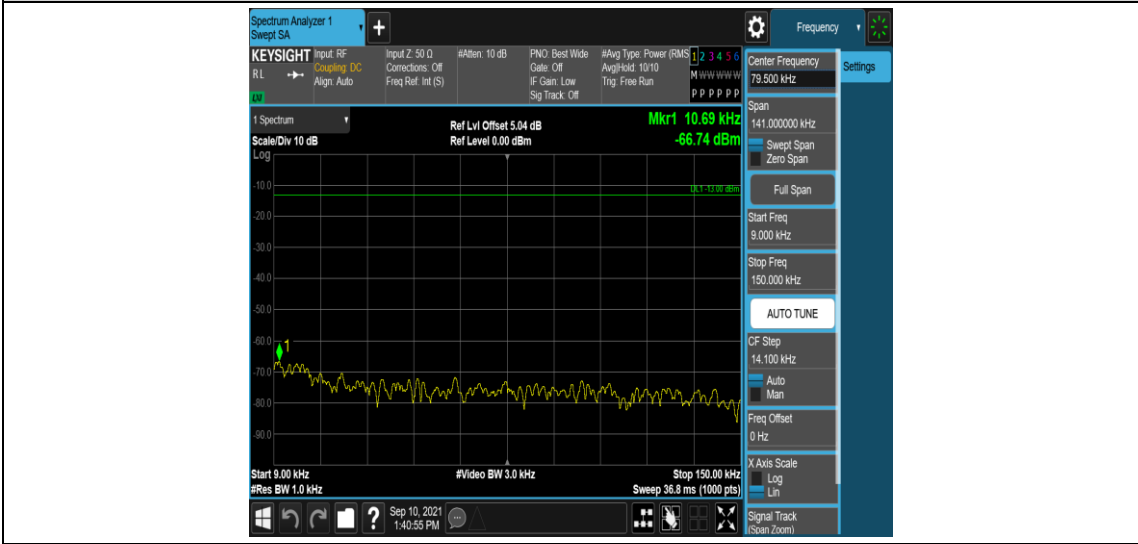

Band26-1.4MHz-16QAM-26697-1RB#0-Range1:0.009~0.15MHz