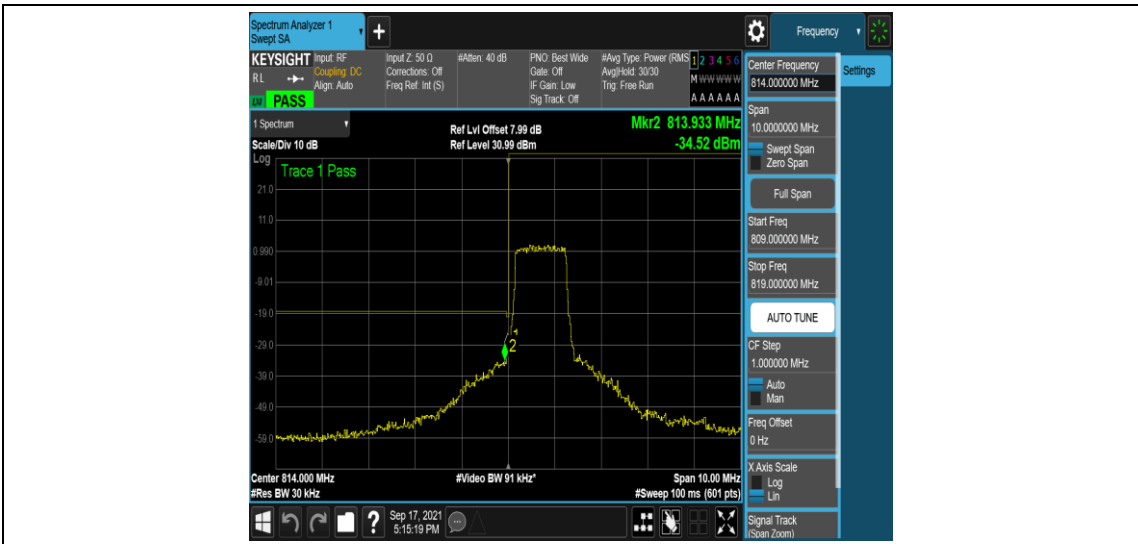

Band26	5MHz	16QAM	26765	25RB#0	PASS
Band26	10MHz	QPSK	26740	1RB#0	PASS
Band26	10MHz	QPSK	26740	1RB#49	PASS
Band26	10MHz	QPSK	26740	50RB#0	PASS
Band26	10MHz	16QAM	26740	1RB#0	PASS
Band26	10MHz	16QAM	26740	1RB#49	PASS
Band26	10MHz	16QAM	26740	50RB#0	PASS

Test Graphs

Band26-1.4MHz-QPSK-26697-1RB#0

Band26-1.4MHz-QPSK-26697-1RB#5

Band 26-1.4MHz-QPSK-26697-6RB#0

Band 26-1.4MHz-QPSK-26783-1RB#0

Band 26-1.4MHz-QPSK-26783-1RB#5

Band26-1.4MHz-QPSK-26783-6RB#0

Band26-1.4MHz-16QAM-26697-1RB#0