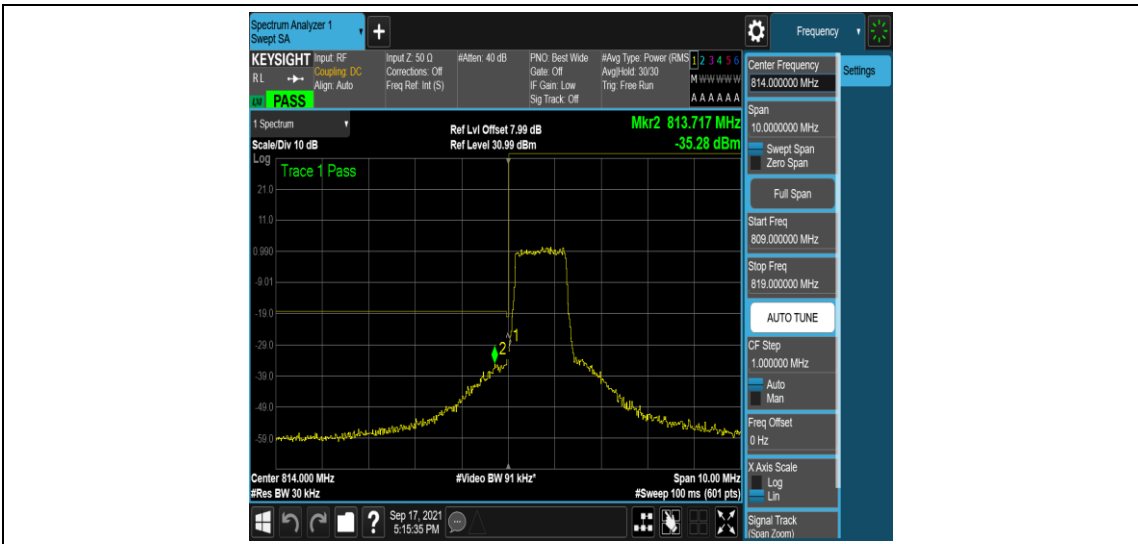

Band26-1.4MHz-16QAM-26697-6RB#0