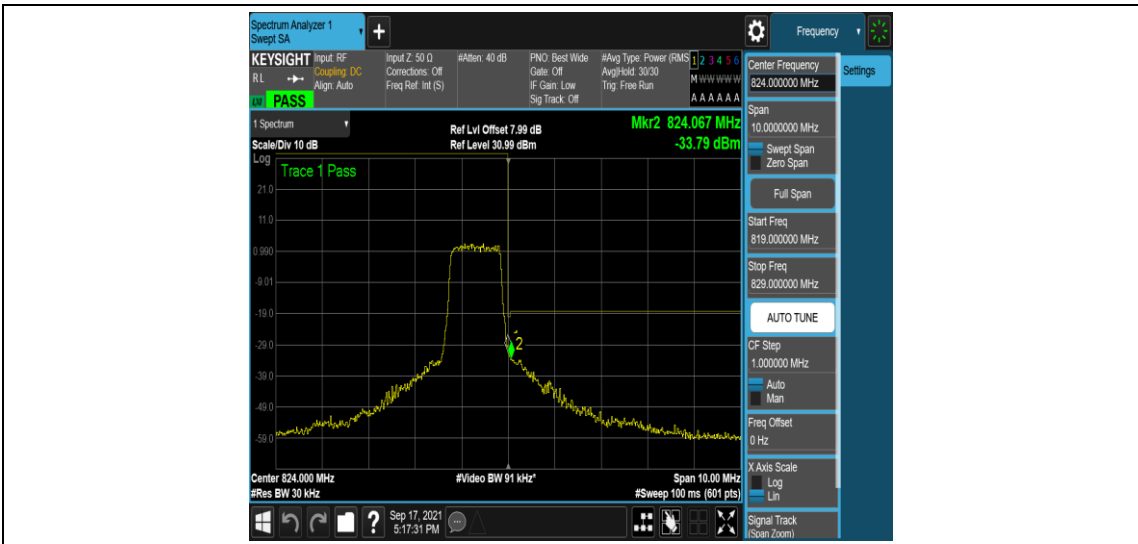

Test Graphs

Band26-1.4MHz-QPSK-26697-1RB#0

Band26-1.4MHz-QPSK-26697-1RB#5

Band 26-1.4MHz-QPSK-26697-6RB#0

Band 26-1.4MHz-QPSK-26783-1RB#0

Band 26-1.4MHz-QPSK-26783-1RB#5

Band26-1.4MHz-QPSK-26783-6RB#0

Band26-1.4MHz-16QAM-26697-1RB#0