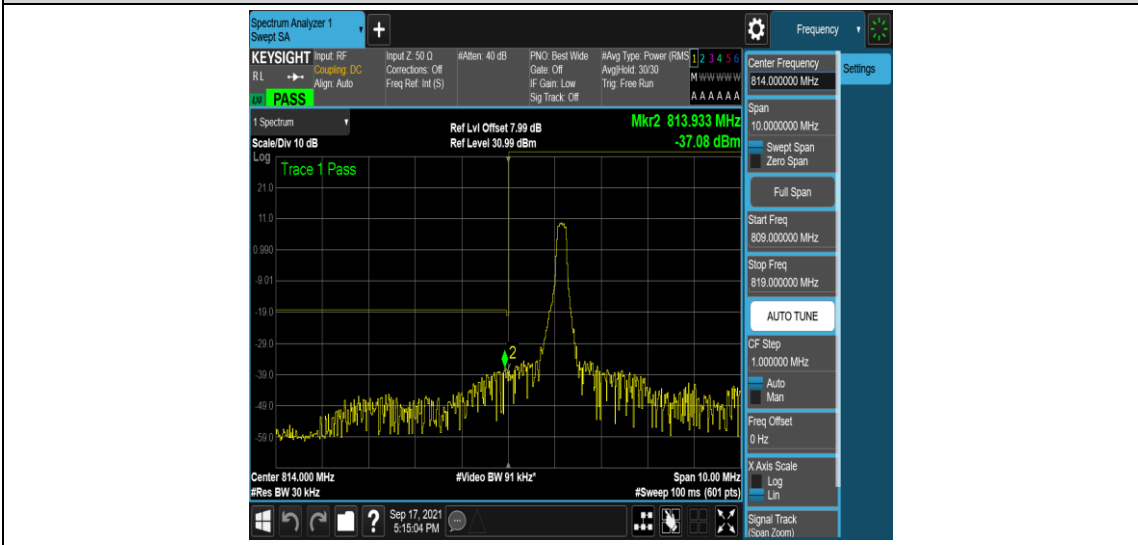

Test Graphs

Band26-1.4MHz-QPSK-26697-1RB#0

Band26-1.4MHz-QPSK-26697-1RB#5

Band 26-1.4MHz-QPSK-26697-6RB#0

Band 26-1.4MHz-QPSK-26783-1RB#0

Band 26-1.4MHz-QPSK-26783-1RB#5

Band26-1.4MHz-QPSK-26783-6RB#0

Band26-1.4MHz-16QAM-26697-1RB#0