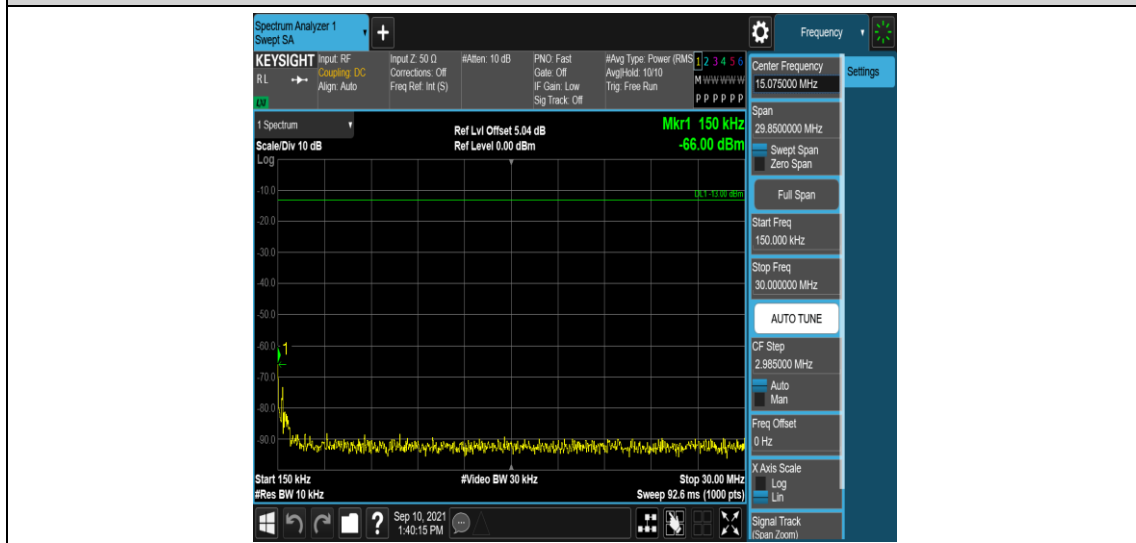

Band26-1.4MHz-QPSK-26697-1RB#0-Range2:0.15~30MHz