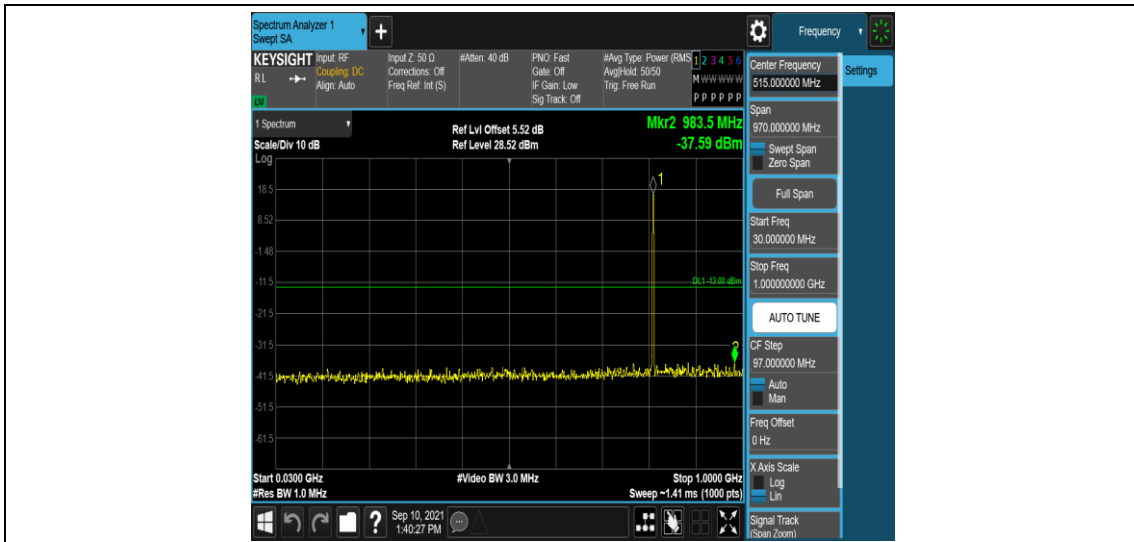

Band26-1.4MHz-QPSK-26697-1RB#0-Range3:30~1000MHz