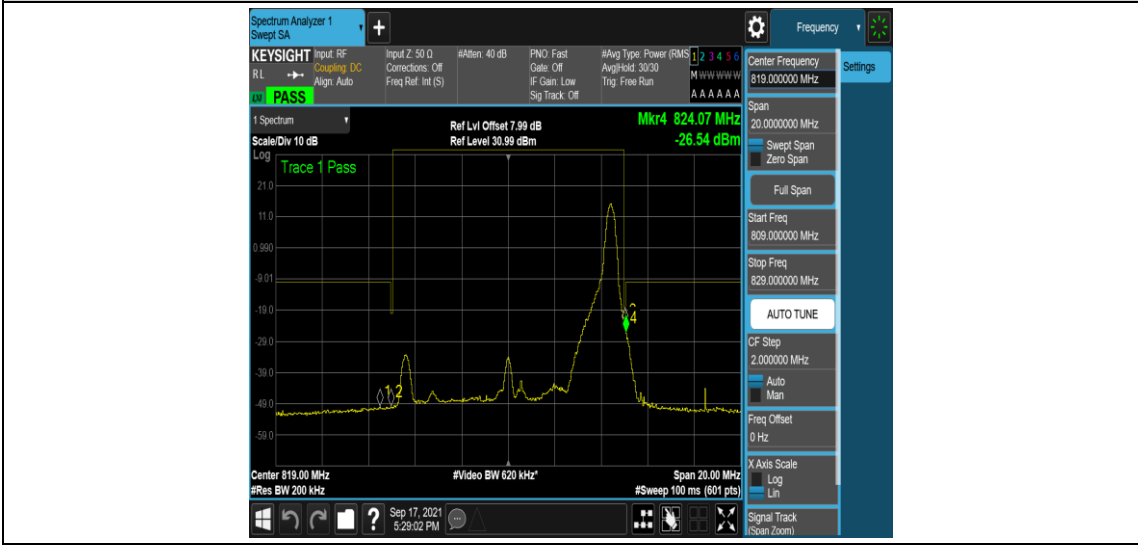

Band26-10MHz-QPSK-26740-50RB#0

Band26-10MHz-16QAM-26740-1RB#0

Band26-10MHz-16QAM-26740-1RB#49

Appendix E: Conducted Spurious Emission

Test Result

Band	Bandwidth	Modulation	Channel	RB Configuration	Frequency Range	Verdict
Band26	1.4MHz	QPSK	26697	1RB#0	Range1:0.009~0.15MHz	PASS
Band26	1.4MHz	QPSK	26697	1RB#0	Range2:0.15~30MHz	PASS
Band26	1.4MHz	QPSK	26697	1RB#0	Range3:30~1000MHz	PASS
Band26	1.4MHz	QPSK	26697	1RB#0	Range4:1000~10000MHz	PASS
Band26	1.4MHz	QPSK	26740	1RB#0	Range1:0.009~0.15MHz	PASS
Band26	1.4MHz	QPSK	26740	1RB#0	Range2:0.15~30MHz	PASS
Band26	1.4MHz	QPSK	26740	1RB#0	Range3:30~1000MHz	PASS
Band26	1.4MHz	QPSK	26740	1RB#0	Range4:1000~10000MHz	PASS
Band26	1.4MHz	QPSK	26783	1RB#0	Range1:0.009~0.15MHz	PASS
Band26	1.4MHz	QPSK	26783	1RB#0	Range2:0.15~30MHz	PASS
Band26	1.4MHz	QPSK	26783	1RB#0	Range3:30~1000MHz	PASS
Band26	1.4MHz	QPSK	26783	1RB#0	Range4:1000~10000MHz	PASS
Band26	1.4MHz	16QAM	26697	1RB#0	Range1:0.009~0.15MHz	PASS
Band26	1.4MHz	16QAM	26697	1RB#0	Range2:0.15~30MHz	PASS
Band26	1.4MHz	16QAM	26697	1RB#0	Range3:30~1000MHz	PASS
Band26	1.4MHz	16QAM	26697	1RB#0	Range4:1000~10000MHz	PASS
Band26	1.4MHz	16QAM	26740	1RB#0	Range1:0.009~0.15MHz	PASS
Band26	1.4MHz	16QAM	26740	1RB#0	Range2:0.15~30MHz	PASS
Band26	1.4MHz	16QAM	26740	1RB#0	Range3:30~1000MHz	PASS
Band26	1.4MHz	16QAM	26740	1RB#0	Range4:1000~10000MHz	PASS
Band26	1.4MHz	16QAM	26783	1RB#0	Range1:0.009~0.15MHz	PASS
Band26	1.4MHz	16QAM	26783	1RB#0	Range2:0.15~30MHz	PASS
Band26	1.4MHz	16QAM	26783	1RB#0	Range3:30~1000MHz	PASS
Band26	1.4MHz	16QAM	26783	1RB#0	Range4:1000~10000MHz	PASS
Band26	3MHz	QPSK	26705	1RB#0	Range1:0.009~0.15MHz	PASS
Band26	3MHz	QPSK	26705	1RB#0	Range2:0.15~30MHz	PASS
Band26	3MHz	QPSK	26705	1RB#0	Range3:30~1000MHz	PASS
Band26	3MHz	QPSK	26705	1RB#0	Range4:1000~10000MHz	PASS
Band26	3MHz	QPSK	26740	1RB#0	Range1:0.009~0.15MHz	PASS
Band26	3MHz	QPSK	26740	1RB#0	Range2:0.15~30MHz	PASS
Band26	3MHz	QPSK	26740	1RB#0	Range3:30~1000MHz	PASS
Band26	3MHz	QPSK	26740	1RB#0	Range4:1000~10000MHz	PASS
Band26	3MHz	QPSK	26775	1RB#0	Range1:0.009~0.15MHz	PASS
Band26	3MHz	QPSK	26775	1RB#0	Range2:0.15~30MHz	PASS
Band26	3MHz	QPSK	26775	1RB#0	Range3:30~1000MHz	PASS