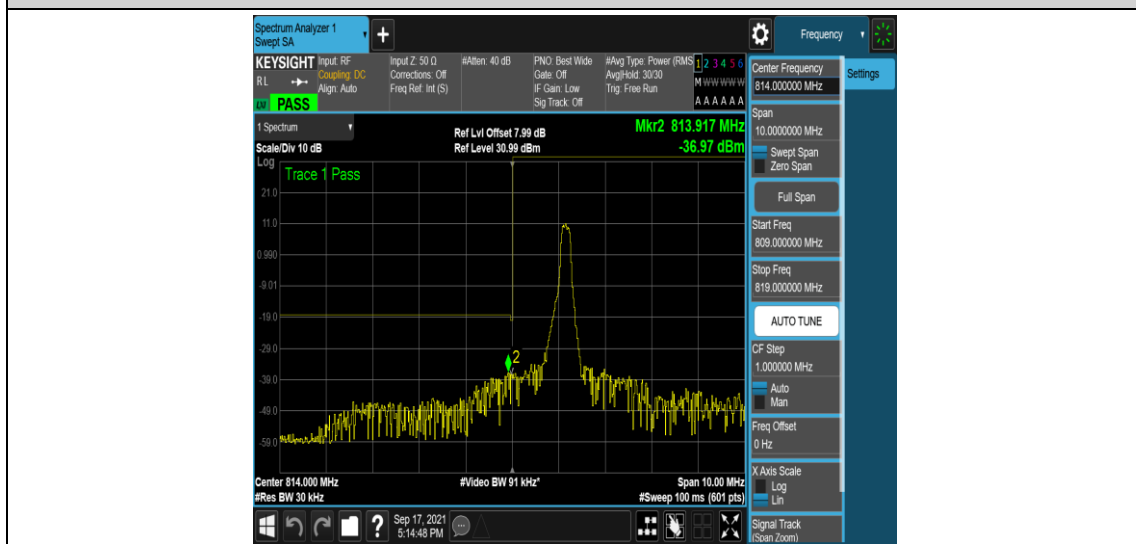

Band26	5MHz	16QAM	26765	25RB#0	PASS
Band26	10MHz	QPSK	26740	1RB#0	PASS
Band26	10MHz	QPSK	26740	1RB#49	PASS
Band26	10MHz	QPSK	26740	50RB#0	PASS
Band26	10MHz	16QAM	26740	1RB#0	PASS
Band26	10MHz	16QAM	26740	1RB#49	PASS
Band26	10MHz	16QAM	26740	50RB#0	PASS

Test Graphs

Band26-1.4MHz-QPSK-26697-1RB#0

Band26-1.4MHz-QPSK-26697-1RB#5

Band 26-1.4MHz-QPSK-26697-6RB#0

Band 26-1.4MHz-QPSK-26783-1RB#0

Band 26-1.4MHz-QPSK-26783-1RB#5

Band26-1.4MHz-QPSK-26783-6RB#0

Band26-1.4MHz-16QAM-26697-1RB#0