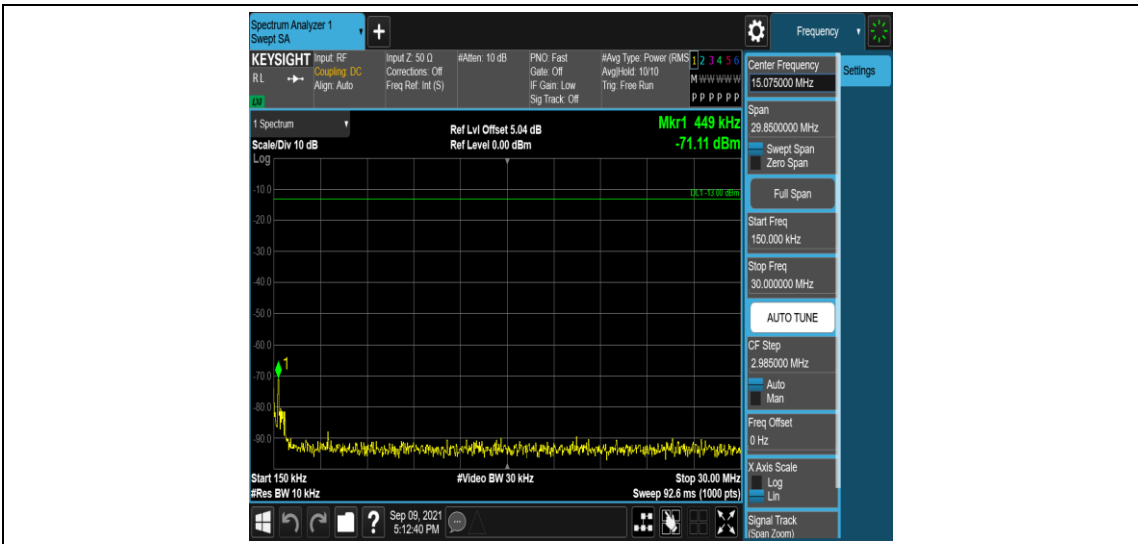

Band25-15MHz-16QAM-26115-1RB#0-Range1:0.009~0.15MHz

Band25-15MHz-16QAM-26115-1RB#0-Range2:0.15~30MHz