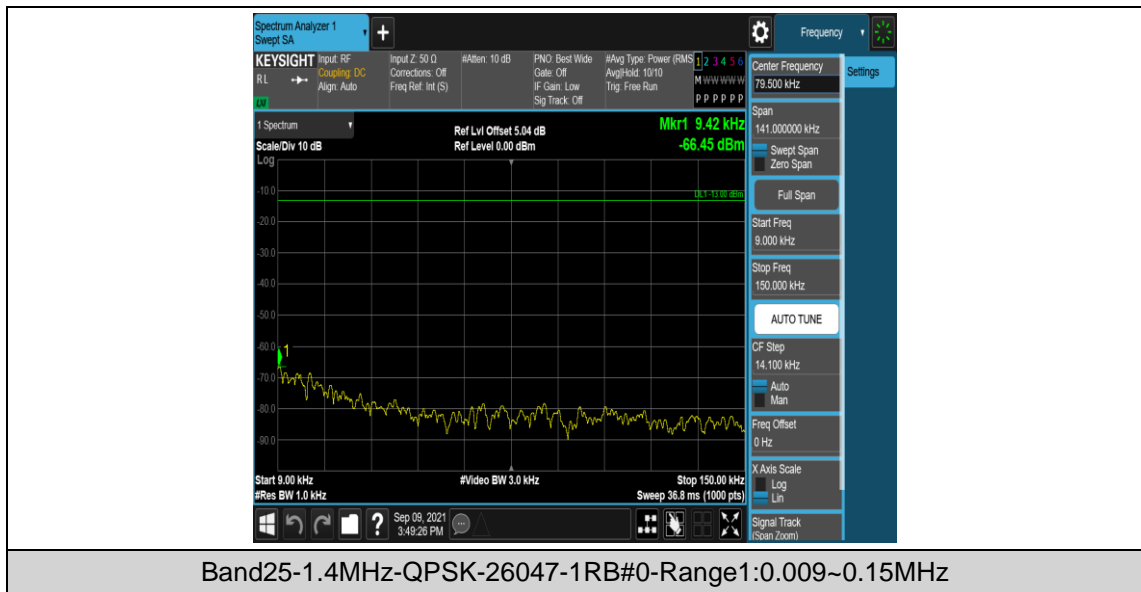

Band25	20MHz	QPSK	26590	1RB#0	Range2:0.15~30MHz	PASS
Band25	20MHz	QPSK	26590	1RB#0	Range3:30~1000MHz	PASS
Band25	20MHz	QPSK	26590	1RB#0	Range4:1000~2000MHz	PASS
Band25	20MHz	QPSK	26590	1RB#0	Range5:2000~20000MHz	PASS
Band25	20MHz	16QAM	26140	1RB#0	Range1:0.009~0.15MHz	PASS
Band25	20MHz	16QAM	26140	1RB#0	Range2:0.15~30MHz	PASS
Band25	20MHz	16QAM	26140	1RB#0	Range3:30~1000MHz	PASS
Band25	20MHz	16QAM	26140	1RB#0	Range4:1000~2000MHz	PASS
Band25	20MHz	16QAM	26140	1RB#0	Range5:2000~20000MHz	PASS
Band25	20MHz	16QAM	26365	1RB#0	Range1:0.009~0.15MHz	PASS
Band25	20MHz	16QAM	26365	1RB#0	Range2:0.15~30MHz	PASS
Band25	20MHz	16QAM	26365	1RB#0	Range3:30~1000MHz	PASS
Band25	20MHz	16QAM	26365	1RB#0	Range4:1000~2000MHz	PASS
Band25	20MHz	16QAM	26365	1RB#0	Range5:2000~20000MHz	PASS
Band25	20MHz	16QAM	26590	1RB#0	Range1:0.009~0.15MHz	PASS
Band25	20MHz	16QAM	26590	1RB#0	Range2:0.15~30MHz	PASS
Band25	20MHz	16QAM	26590	1RB#0	Range3:30~1000MHz	PASS
Band25	20MHz	16QAM	26590	1RB#0	Range4:1000~2000MHz	PASS
Band25	20MHz	16QAM	26590	1RB#0	Range5:2000~20000MHz	PASS

Test Graphs

Band25-1.4MHz-QPSK-26047-1RB#0-Range1:0.009~0.15MHz