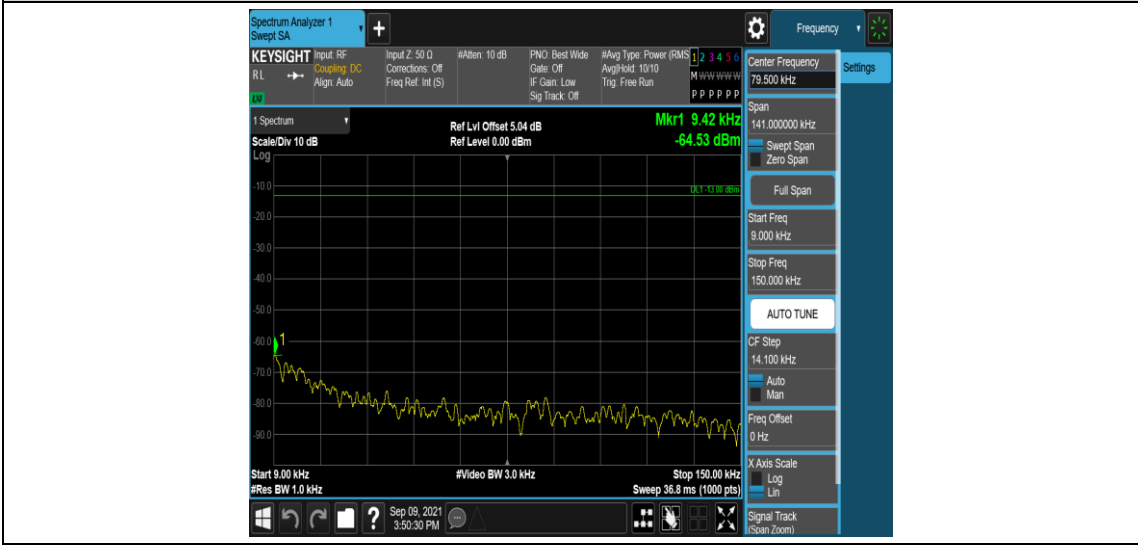

Band25-1.4MHz-16QAM-26047-1RB#0-Range1:0.009~0.15MHz