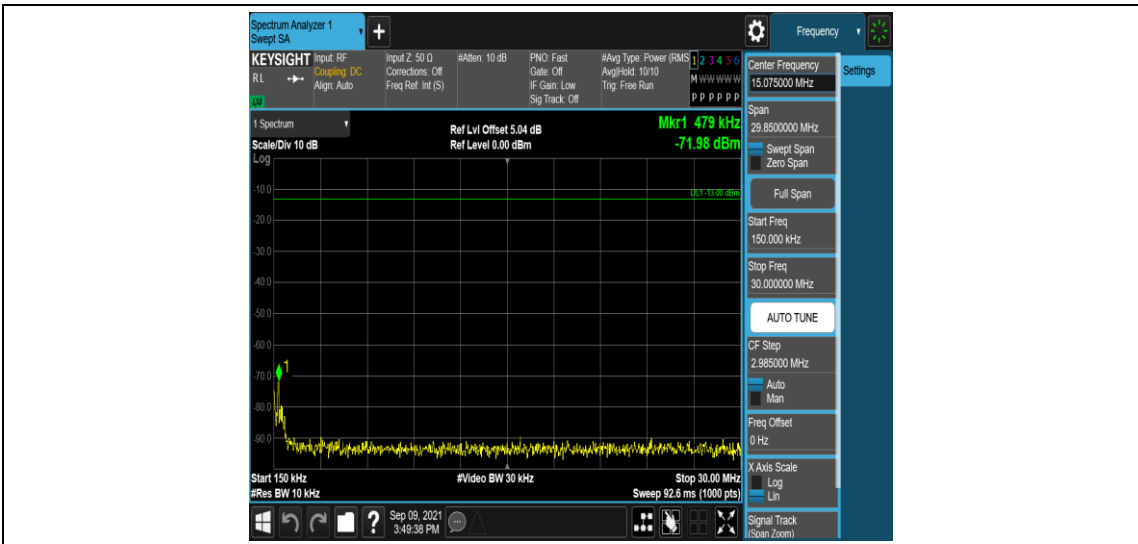

Band25-1.4MHz-QPSK-26047-1RB#0-Range2:0.15~30MHz