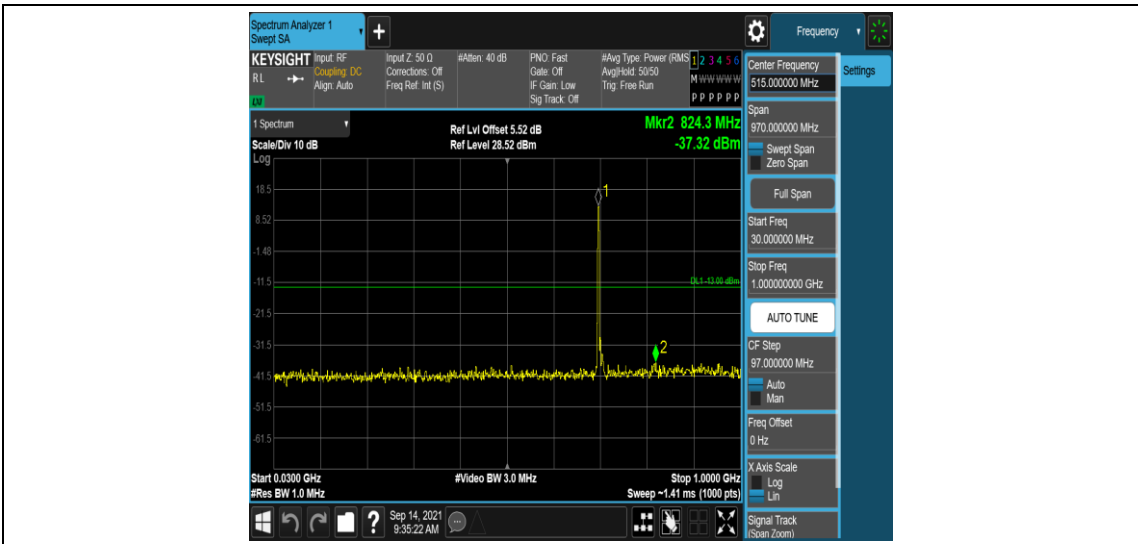

Band17-10MHz-QPSK-23800-1RB#0-Range3:30~1000MHz

Band17-10MHz-QPSK-23800-1RB#0-Range4:1000~10000MHz

Band17-10MHz-16QAM-23780-1RB#0-Range1:0.009~0.15MHz

Band17-10MHz-16QAM-23780-1RB#0-Range2:0.15~30MHz

Band17-10MHz-16QAM-23780-1RB#0-Range3:30~1000MHz