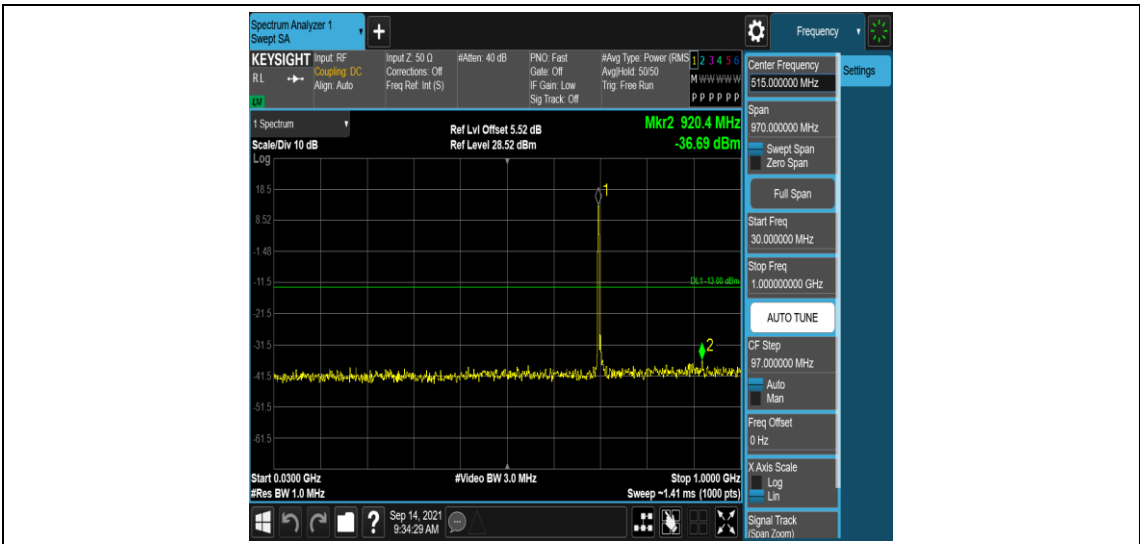

Band17-10MHz-QPSK-23780-1RB#0-Range2:0.15~30MHz

Band17-10MHz-QPSK-23780-1RB#0-Range3:30~1000MHz