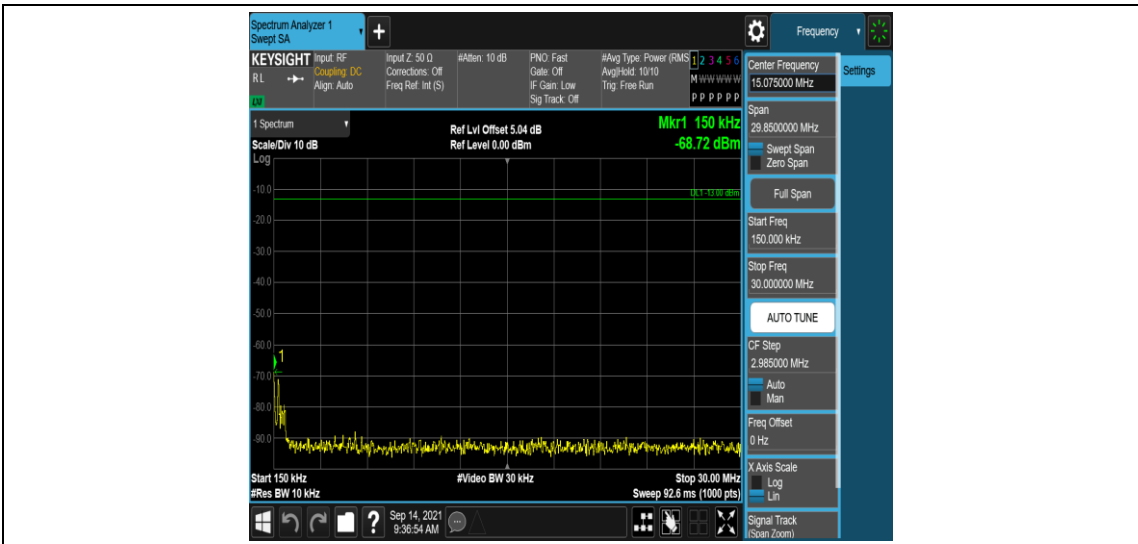

Band17-10MHz-16QAM-23790-1RB#0-Range1:0.009~0.15MHz

Band17-10MHz-16QAM-23790-1RB#0-Range2:0.15~30MHz