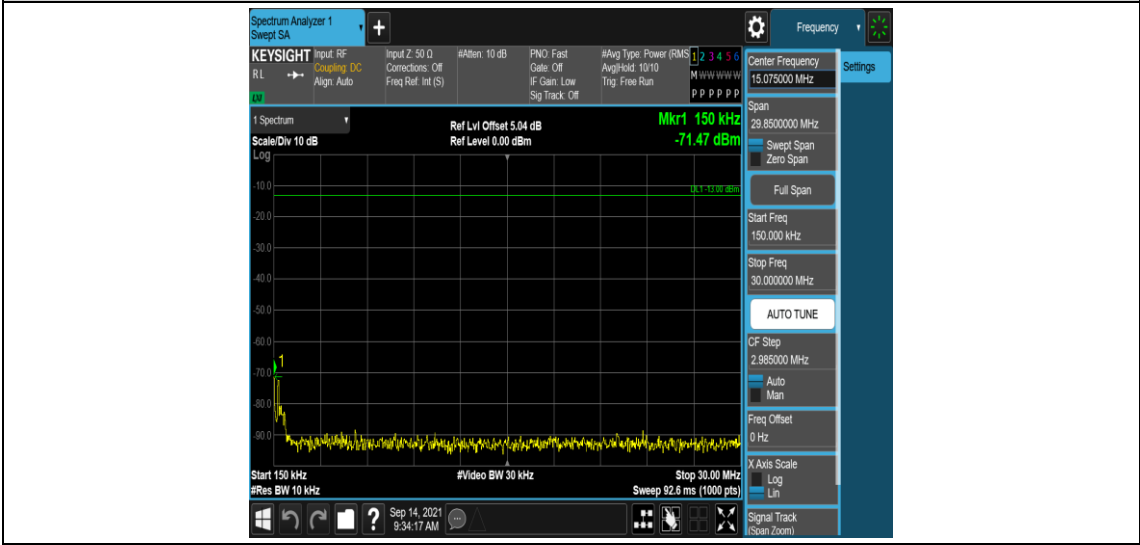

Band17-10MHz-QPSK-23780-1RB#0-Range1:0.009~0.15MHz

Band17-10MHz-QPSK-23780-1RB#0-Range2:0.15~30MHz