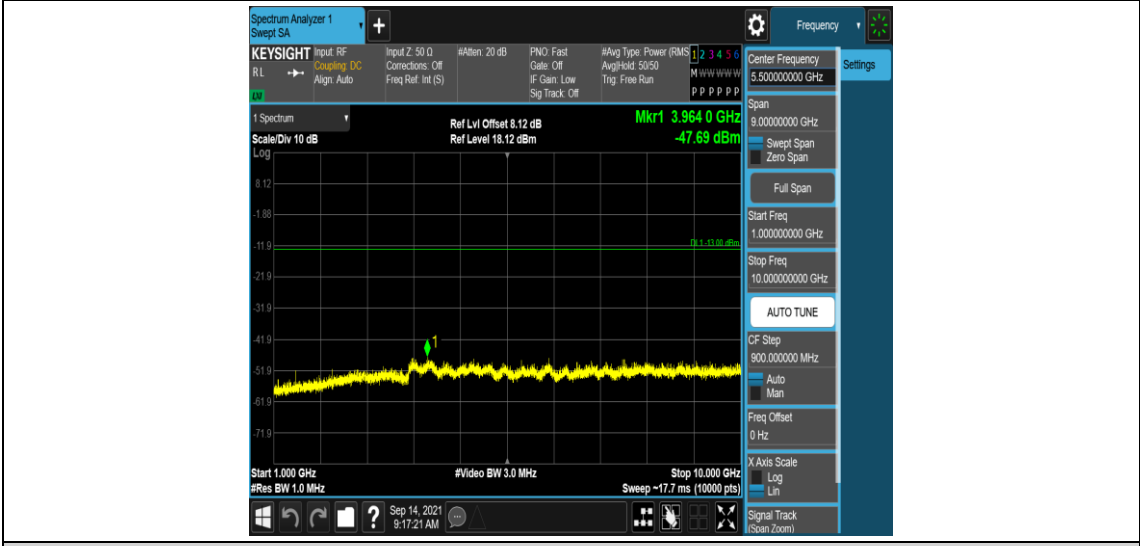

Band17-5MHz-QPSK-23790-1RB#0-Range3:30~1000MHz

Band17-5MHz-QPSK-23790-1RB#0-Range4:1000~10000MHz