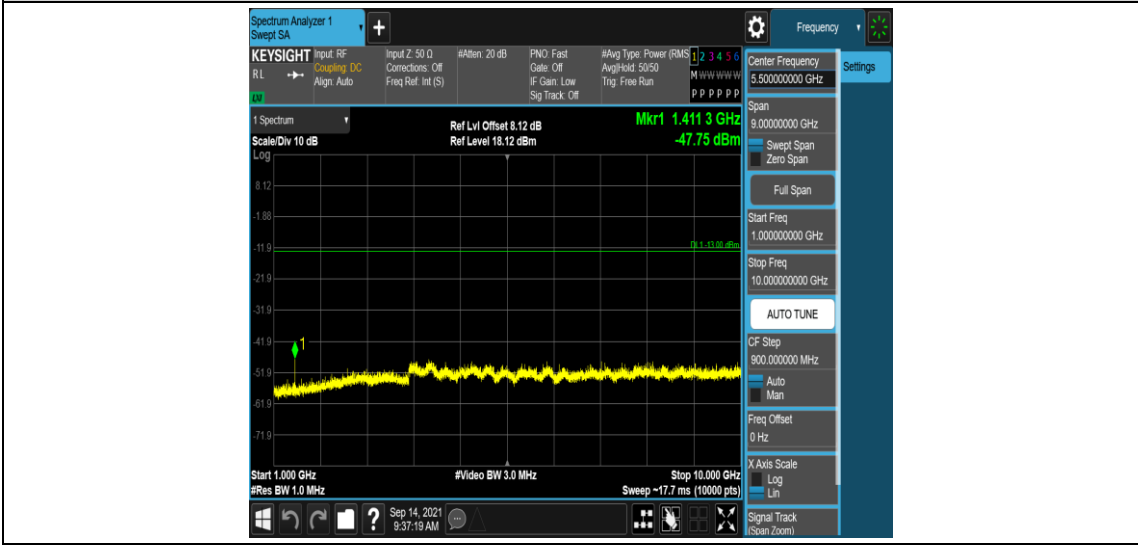

Band17-10MHz-16QAM-23780-1RB#0-Range4:1000~10000MHz

Band17-10MHz-16QAM-23790-1RB#0-Range1:0.009~0.15MHz

Band17-10MHz-16QAM-23790-1RB#0-Range2:0.15~30MHz

Band17-10MHz-16QAM-23790-1RB#0-Range3:30~1000MHz

Band17-10MHz-16QAM-23790-1RB#0-Range4:1000~10000MHz