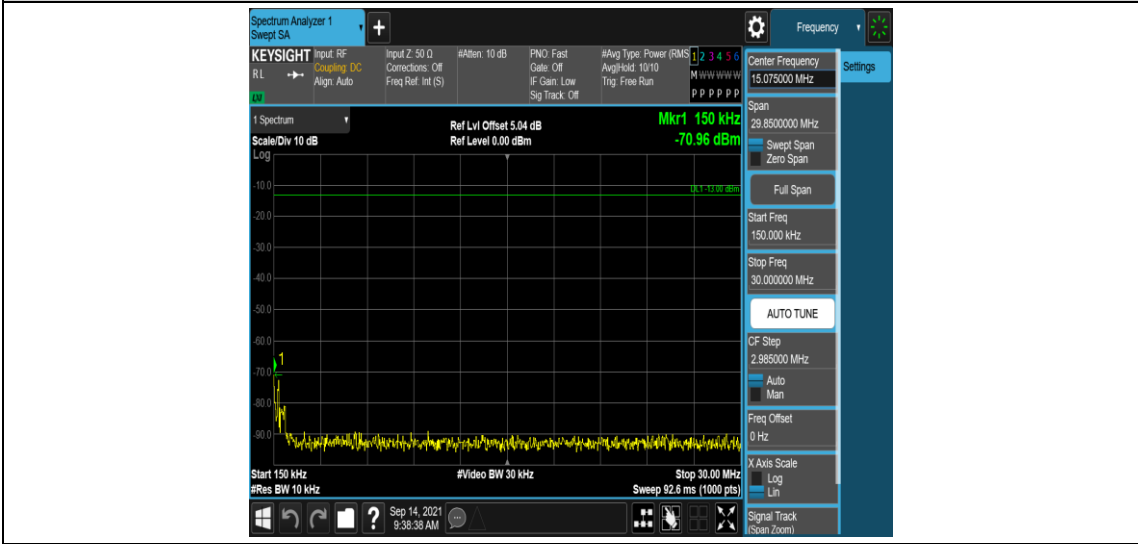

Band17-10MHz-16QAM-23800-1RB#0-Range1:0.009~0.15MHz

Band17-10MHz-16QAM-23800-1RB#0-Range2:0.15~30MHz