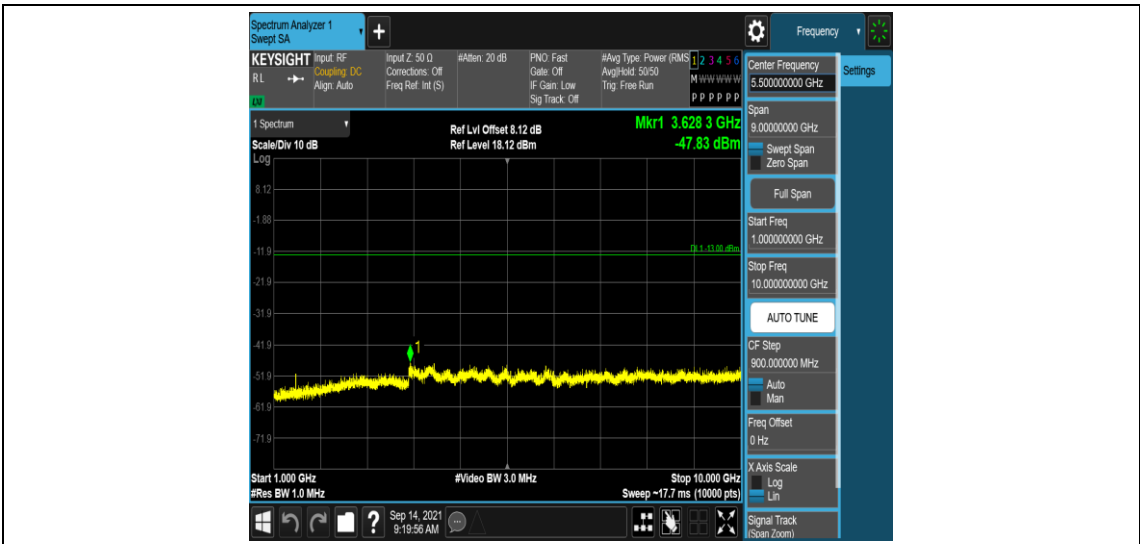

Band17-5MHz-16QAM-23790-1RB#0-Range4:1000~10000MHz

Band17-5MHz-16QAM-23825-1RB#0-Range1:0.009~0.15MHz

Band17-5MHz-16QAM-23825-1RB#0-Range2:0.15~30MHz

Band17-5MHz-16QAM-23825-1RB#0-Range3:30~1000MHz

Band17-5MHz-16QAM-23825-1RB#0-Range4:1000~10000MHz