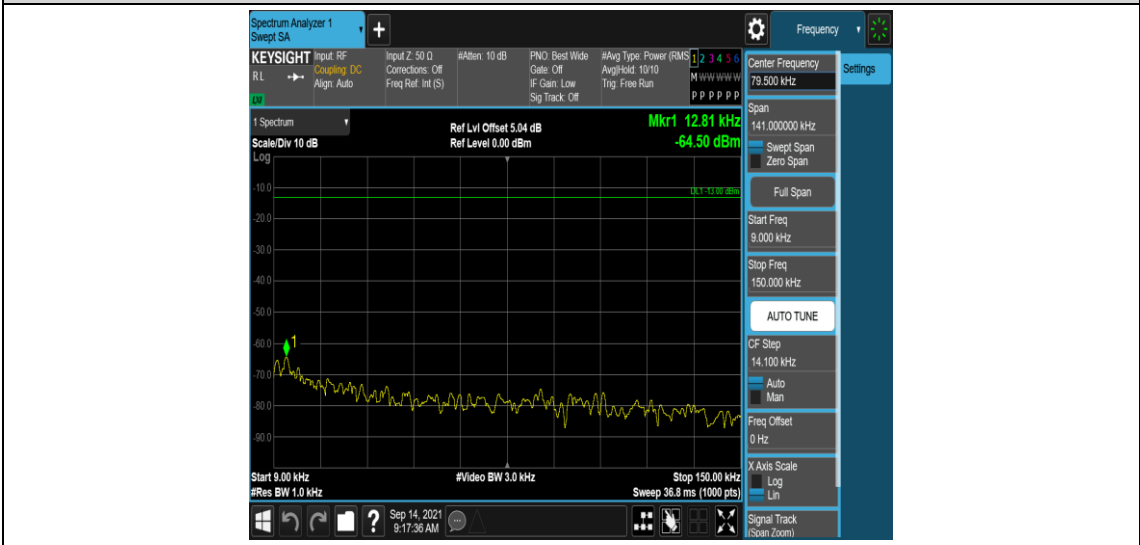

Band17-5MHz-QPSK-23790-1RB#0-Range1:0.009~0.15MHz

Band17-5MHz-QPSK-23790-1RB#0-Range2:0.15~30MHz

Band17-5MHz-QPSK-23790-1RB#0-Range3:30~1000MHz

Band17-5MHz-QPSK-23790-1RB#0-Range4:1000~10000MHz

Band17-5MHz-QPSK-23825-1RB#0-Range1:0.009~0.15MHz

Band17-5MHz-QPSK-23825-1RB#0-Range2:0.15~30MHz

Band17-5MHz-QPSK-23825-1RB#0-Range3:30~1000MHz

Band17-5MHz-QPSK-23825-1RB#0-Range4:1000~10000MHz

Band17-5MHz-16QAM-23755-1RB#0-Range1:0.009~0.15MHz

Band17-5MHz-16QAM-23755-1RB#0-Range2:0.15~30MHz

Band17-5MHz-16QAM-23755-1RB#0-Range3:30~1000MHz

Band17-5MHz-16QAM-23755-1RB#0-Range4:1000~10000MHz

Band17-5MHz-16QAM-23790-1RB#0-Range1:0.009~0.15MHz

Band17-5MHz-16QAM-23790-1RB#0-Range2:0.15~30MHz

Band17-5MHz-16QAM-23790-1RB#0-Range3:30~1000MHz