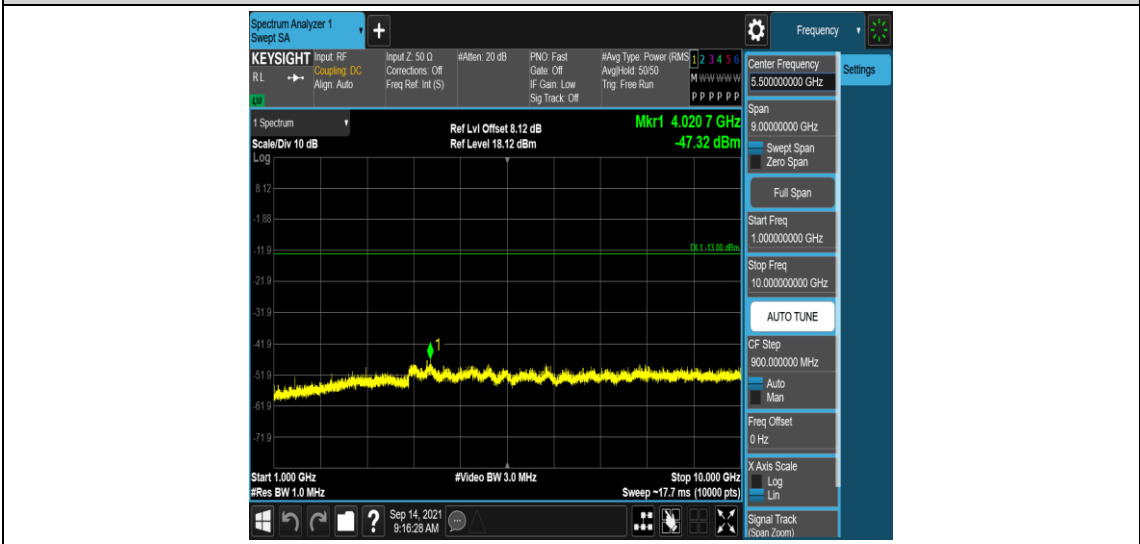

Band17-5MHz-16QAM-23755-1RB#0-Range3:30~1000MHz

Band17-5MHz-16QAM-23755-1RB#0-Range4:1000~10000MHz