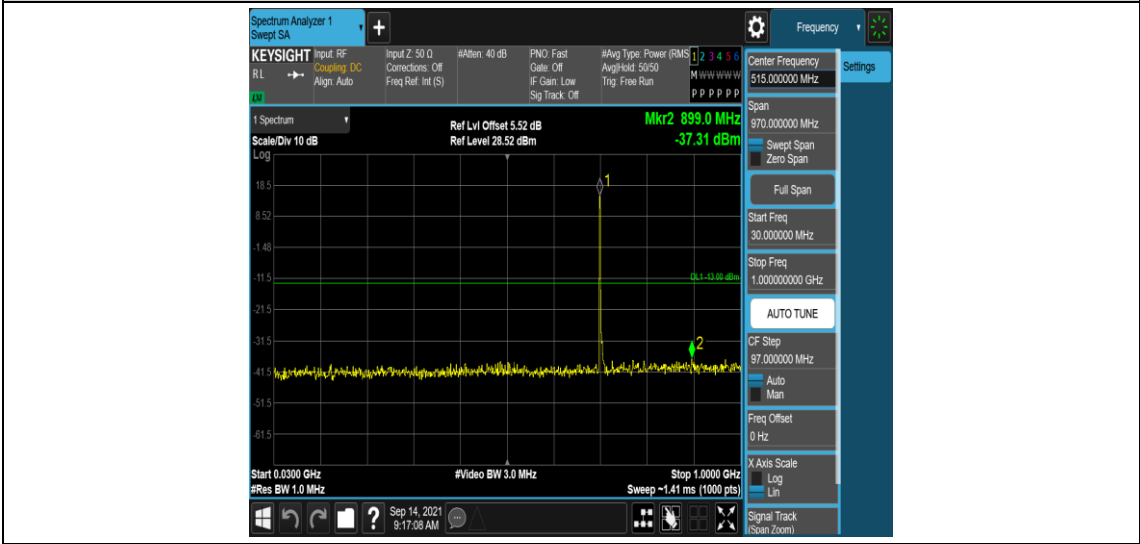

Test Graphs

Band17-5MHz-QPSK-23755-1RB#0-Range1:0.009~0.15MHz

Band17-5MHz-QPSK-23755-1RB#0-Range2:0.15~30MHz

Band17-5MHz-QPSK-23755-1RB#0-Range3:30~1000MHz

Band17-5MHz-QPSK-23755-1RB#0-Range4:1000~10000MHz

Band17-5MHz-QPSK-23790-1RB#0-Range1:0.009~0.15MHz

Band17-5MHz-QPSK-23790-1RB#0-Range2:0.15~30MHz

Band17-5MHz-QPSK-23790-1RB#0-Range3:30~1000MHz

Band17-5MHz-QPSK-23790-1RB#0-Range4:1000~10000MHz

Band17-5MHz-QPSK-23825-1RB#0-Range1:0.009~0.15MHz