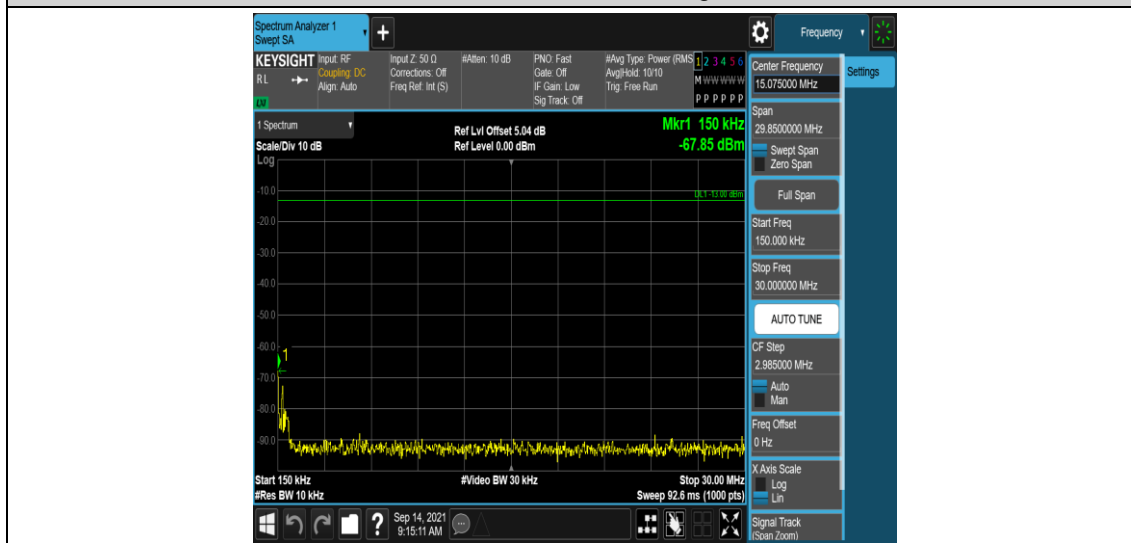

Band17-5MHz-QPSK-23755-1RB#0-Range1:0.009~0.15MHz