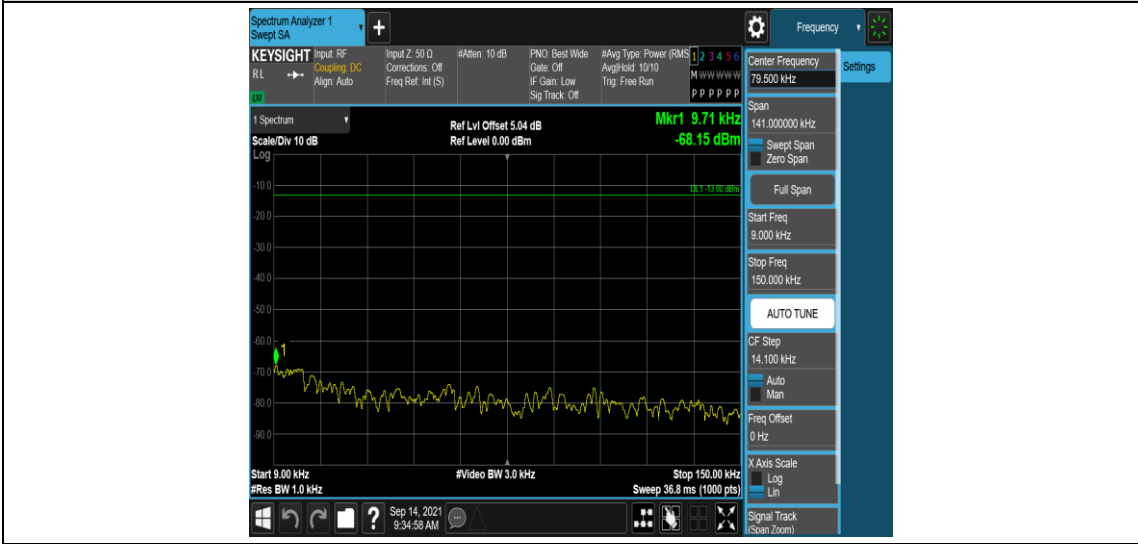

Band17-10MHz-QPSK-23800-1RB#0-Range4:1000~10000MHz

Band17-10MHz-16QAM-23780-1RB#0-Range1:0.009~0.15MHz