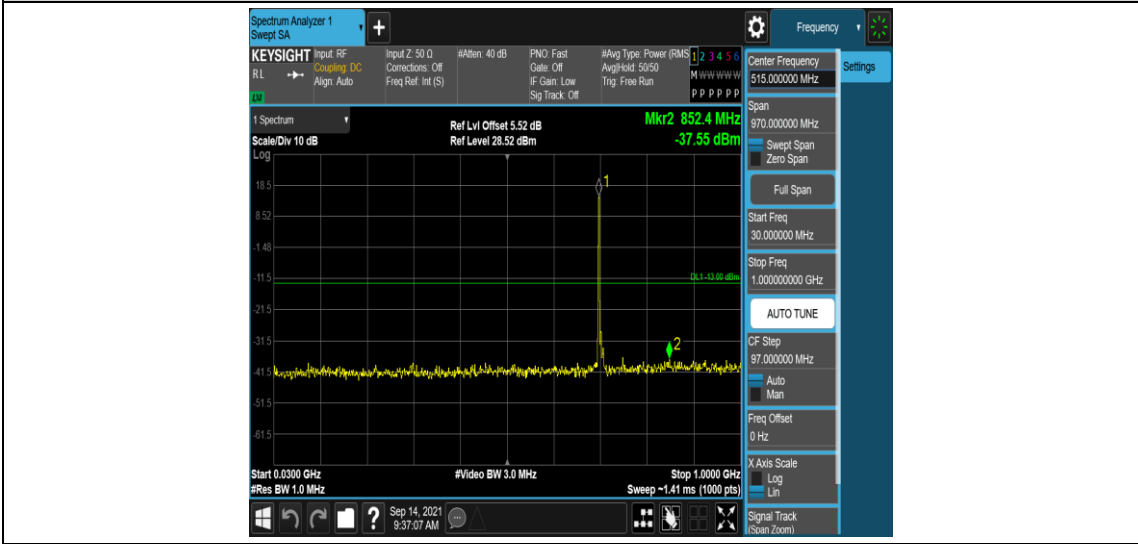

Band17-10MHz-16QAM-23790-1RB#0-Range2:0.15~30MHz

Band17-10MHz-16QAM-23790-1RB#0-Range3:30~1000MHz