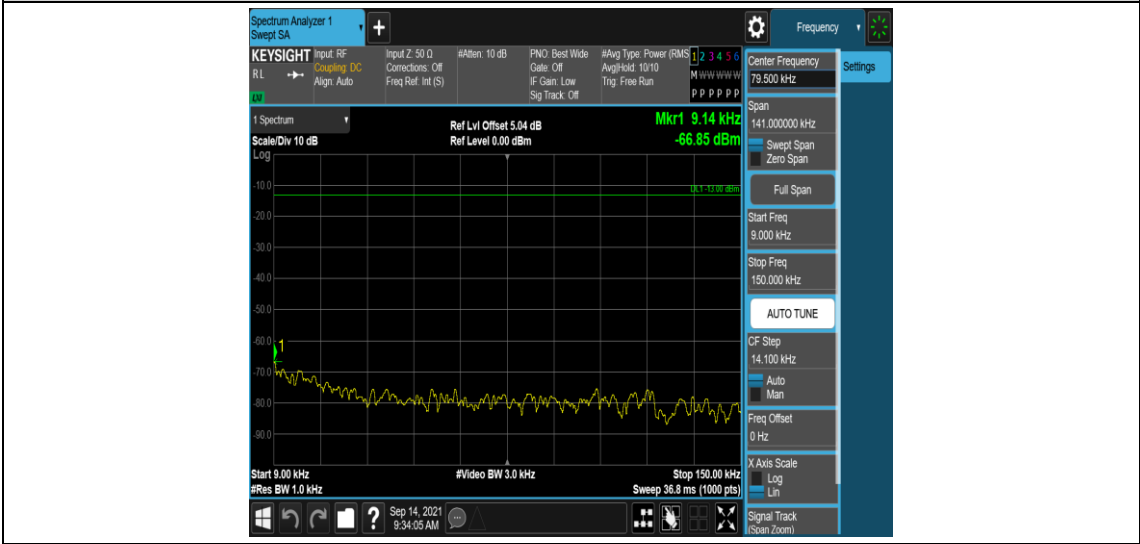

Band17-5MHz-16QAM-23790-1RB#0-Range4:1000~10000MHz

Band17-5MHz-16QAM-23825-1RB#0-Range1:0.009~0.15MHz

Band17-5MHz-16QAM-23825-1RB#0-Range2:0.15~30MHz

Band17-5MHz-16QAM-23825-1RB#0-Range3:30~1000MHz

Band17-5MHz-16QAM-23825-1RB#0-Range4:1000~10000MHz