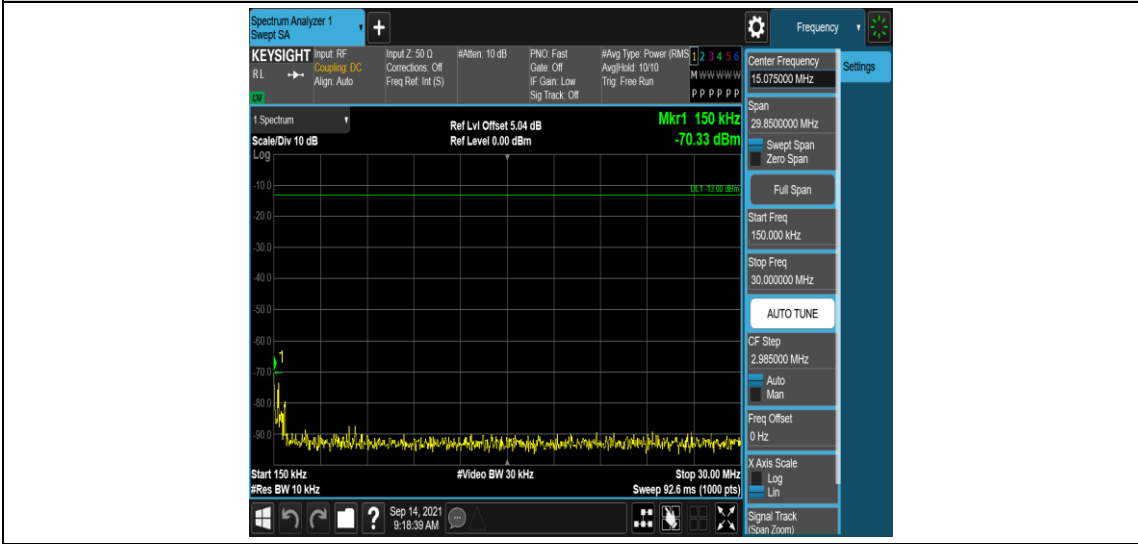

Test Graphs

Band17-5MHz-QPSK-23755-1RB#0-Range1:0.009~0.15MHz

Band17-5MHz-QPSK-23755-1RB#0-Range2:0.15~30MHz

Band17-5MHz-QPSK-23755-1RB#0-Range3:30~1000MHz

Band17-5MHz-QPSK-23755-1RB#0-Range4:1000~10000MHz

Band17-5MHz-QPSK-23790-1RB#0-Range1:0.009~0.15MHz

Band17-5MHz-QPSK-23790-1RB#0-Range2:0.15~30MHz

Band17-5MHz-QPSK-23790-1RB#0-Range3:30~1000MHz

Band17-5MHz-QPSK-23790-1RB#0-Range4:1000~10000MHz

Band17-5MHz-QPSK-23825-1RB#0-Range1:0.009~0.15MHz

Band17-5MHz-QPSK-23825-1RB#0-Range2:0.15~30MHz

Band17-5MHz-QPSK-23825-1RB#0-Range3:30~1000MHz

Band17-5MHz-QPSK-23825-1RB#0-Range4:1000~10000MHz

Band17-5MHz-16QAM-23755-1RB#0-Range1:0.009~0.15MHz

Band17-5MHz-16QAM-23755-1RB#0-Range2:0.15~30MHz