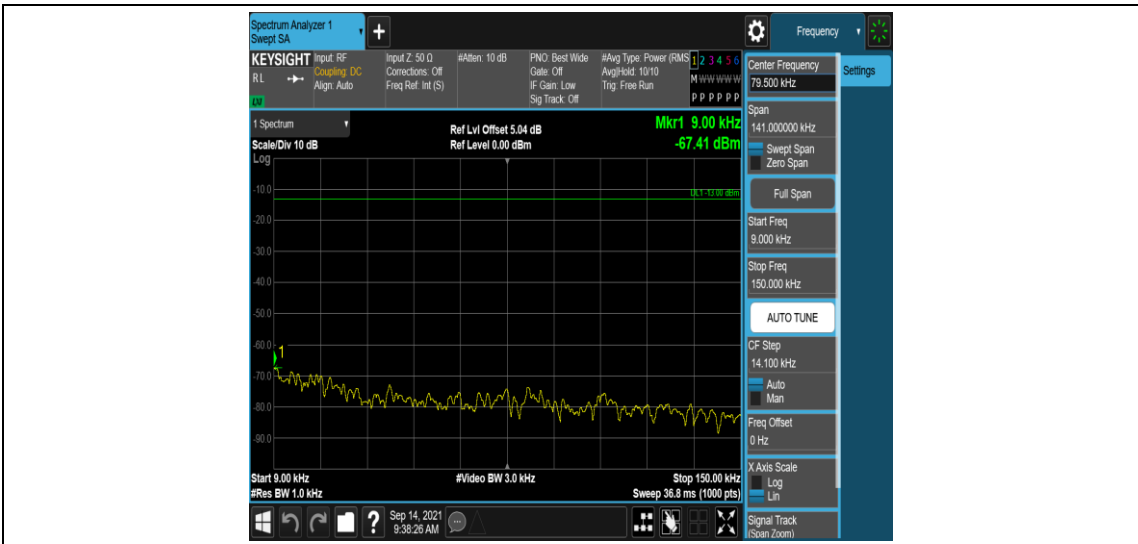

Band17-10MHz-16QAM-23780-1RB#0-Range4:1000~10000MHz

Band17-10MHz-16QAM-23790-1RB#0-Range1:0.009~0.15MHz

Band17-10MHz-16QAM-23790-1RB#0-Range2:0.15~30MHz

Band17-10MHz-16QAM-23790-1RB#0-Range3:30~1000MHz

Band17-10MHz-16QAM-23790-1RB#0-Range4:1000~10000MHz