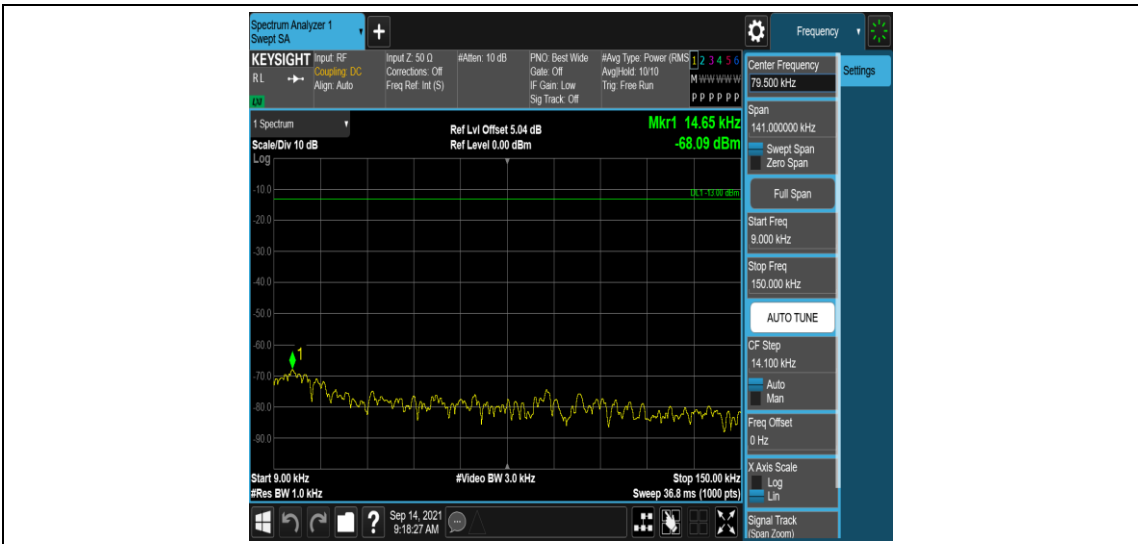

Band17-5MHz-QPSK-23790-1RB#0-Range1:0.009~0.15MHz

Band17-5MHz-QPSK-23790-1RB#0-Range2:0.15~30MHz

Band17-5MHz-QPSK-23790-1RB#0-Range3:30~1000MHz

Band17-5MHz-QPSK-23790-1RB#0-Range4:1000~10000MHz

Band17-5MHz-QPSK-23825-1RB#0-Range1:0.009~0.15MHz

Band17-5MHz-QPSK-23825-1RB#0-Range2:0.15~30MHz

Band17-5MHz-QPSK-23825-1RB#0-Range3:30~1000MHz

Band17-5MHz-QPSK-23825-1RB#0-Range4:1000~10000MHz

Band17-5MHz-16QAM-23755-1RB#0-Range1:0.009~0.15MHz

Band17-5MHz-16QAM-23755-1RB#0-Range2:0.15~30MHz