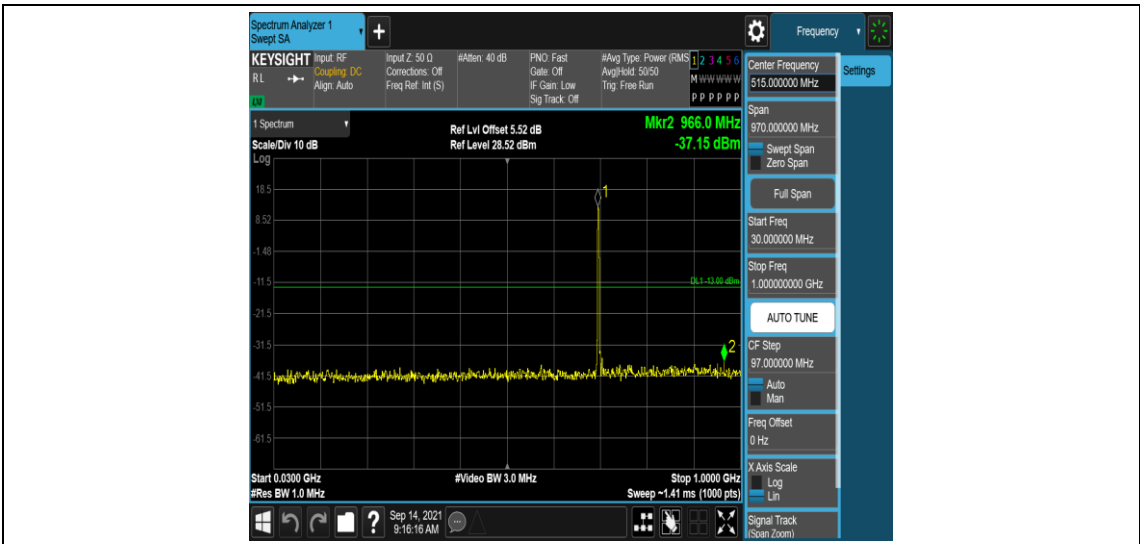

Band17-5MHz-QPSK-23825-1RB#0-Range2:0.15~30MHz

Band17-5MHz-QPSK-23825-1RB#0-Range3:30~1000MHz

Band17-5MHz-QPSK-23825-1RB#0-Range4:1000~10000MHz

Band17-5MHz-16QAM-23755-1RB#0-Range1:0.009~0.15MHz

Band17-5MHz-16QAM-23755-1RB#0-Range2:0.15~30MHz