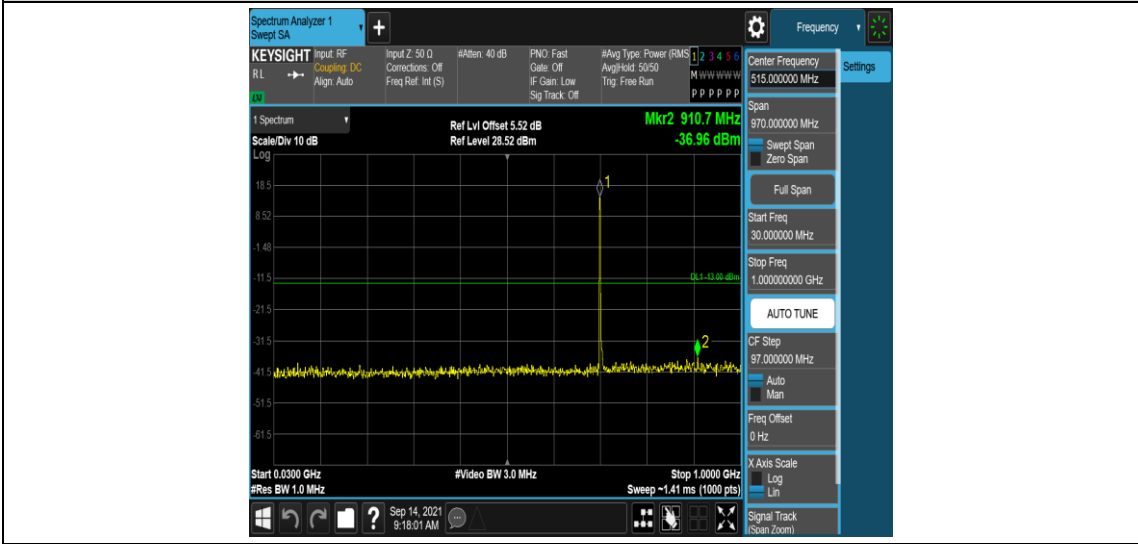

Band17-5MHz-16QAM-23755-1RB#0-Range3:30~1000MHz

Band17-5MHz-16QAM-23755-1RB#0-Range4:1000~10000MHz

Band17-5MHz-16QAM-23790-1RB#0-Range1:0.009~0.15MHz

Band17-5MHz-16QAM-23790-1RB#0-Range2:0.15~30MHz

Band17-5MHz-16QAM-23790-1RB#0-Range3:30~1000MHz