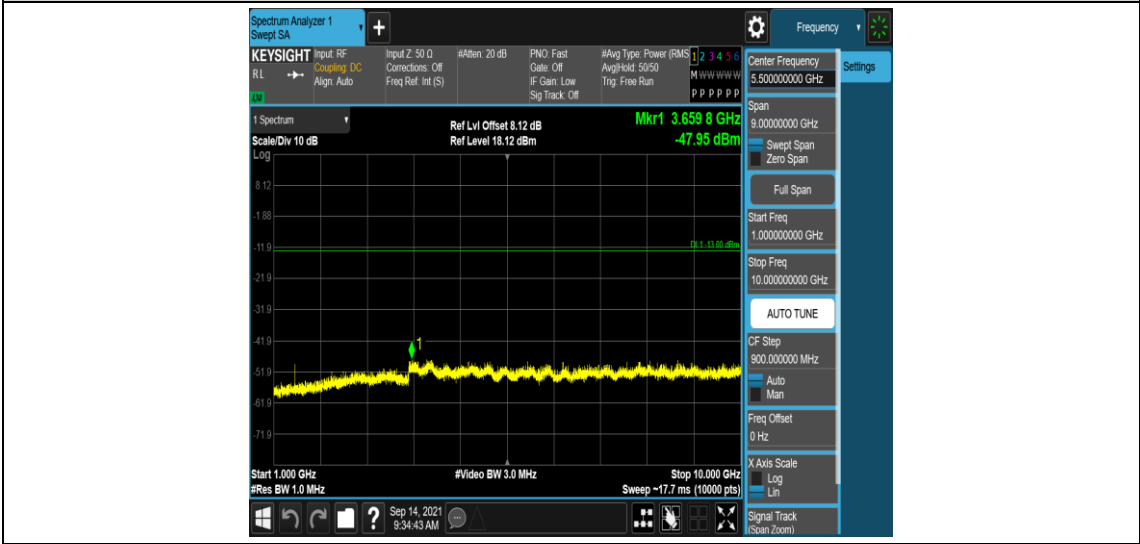

Band17-10MHz-QPSK-23780-1RB#0-Range3:30~1000MHz

Band17-10MHz-QPSK-23780-1RB#0-Range4:1000~10000MHz