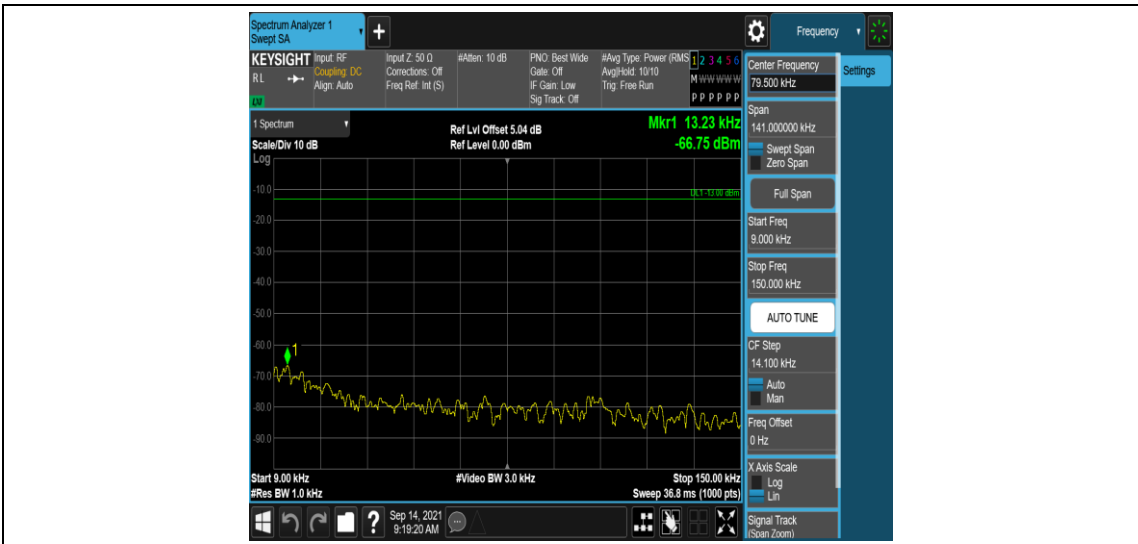

Band17-5MHz-16QAM-23755-1RB#0-Range3:30~1000MHz

Band17-5MHz-16QAM-23755-1RB#0-Range4:1000~10000MHz

Band17-5MHz-16QAM-23790-1RB#0-Range1:0.009~0.15MHz

Band17-5MHz-16QAM-23790-1RB#0-Range2:0.15~30MHz

Band17-5MHz-16QAM-23790-1RB#0-Range3:30~1000MHz

Band17-5MHz-16QAM-23790-1RB#0-Range4:1000~10000MHz

Band17-5MHz-16QAM-23825-1RB#0-Range1:0.009~0.15MHz

Band17-5MHz-16QAM-23825-1RB#0-Range2:0.15~30MHz

Band17-5MHz-16QAM-23825-1RB#0-Range3:30~1000MHz

Band17-5MHz-16QAM-23825-1RB#0-Range4:1000~10000MHz