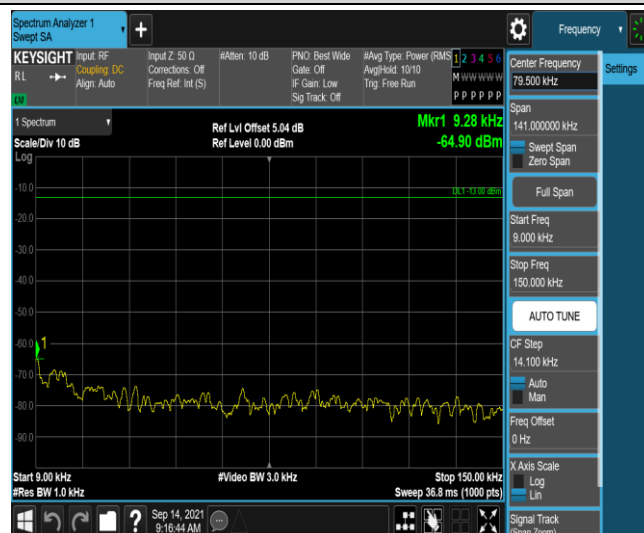

Test Graphs

Band17-5MHz-QPSK-23755-1RB#0-Range1:0.009~0.15MHz

Band17-5MHz-QPSK-23755-1RB#0-Range2:0.15~30MHz

Band17-5MHz-QPSK-23755-1RB#0-Range3:30~1000MHz

Band17-5MHz-QPSK-23755-1RB#0-Range4:1000~10000MHz

Band17-5MHz-QPSK-23790-1RB#0-Range1:0.009~0.15MHz

Band17-5MHz-QPSK-23790-1RB#0-Range2:0.15~30MHz

Band17-5MHz-QPSK-23790-1RB#0-Range3:30~1000MHz

Band17-5MHz-QPSK-23790-1RB#0-Range4:1000~10000MHz

Band17-5MHz-QPSK-23825-1RB#0-Range1:0.009~0.15MHz