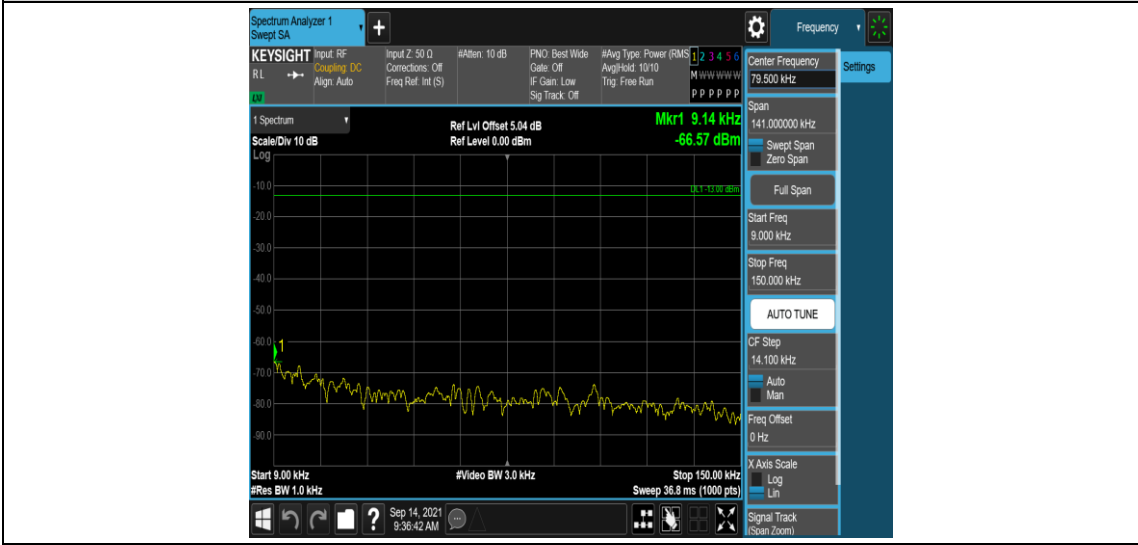

Band17-10MHz-16QAM-23780-1RB#0-Range4:1000~10000MHz

Band17-10MHz-16QAM-23790-1RB#0-Range1:0.009~0.15MHz