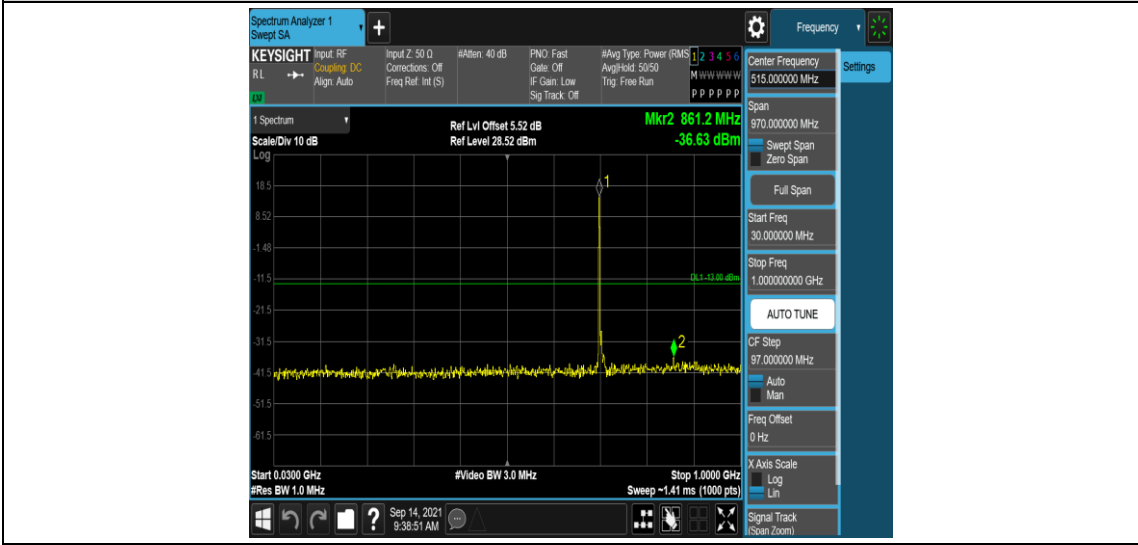

Band17-10MHz-16QAM-23800-1RB#0-Range2:0.15~30MHz

Band17-10MHz-16QAM-23800-1RB#0-Range3:30~1000MHz