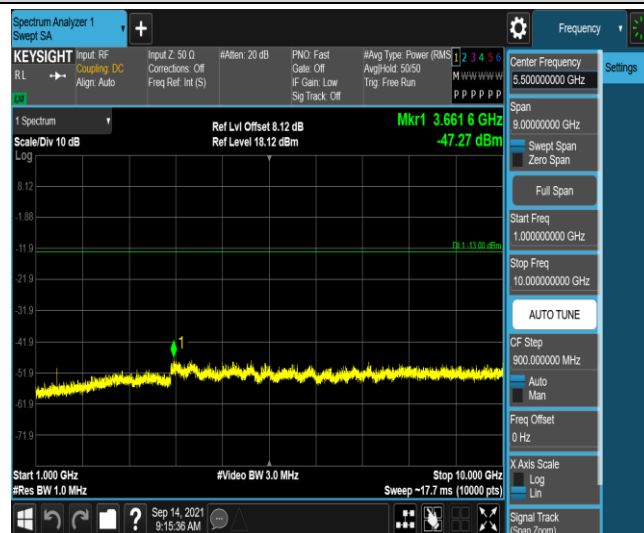

Test Graphs

Band17-5MHz-QPSK-23755-1RB#0-Range1:0.009~0.15MHz

Band17-5MHz-QPSK-23755-1RB#0-Range2:0.15~30MHz

Band17-5MHz-QPSK-23755-1RB#0-Range3:30~1000MHz

Band17-5MHz-QPSK-23755-1RB#0-Range4:1000~10000MHz