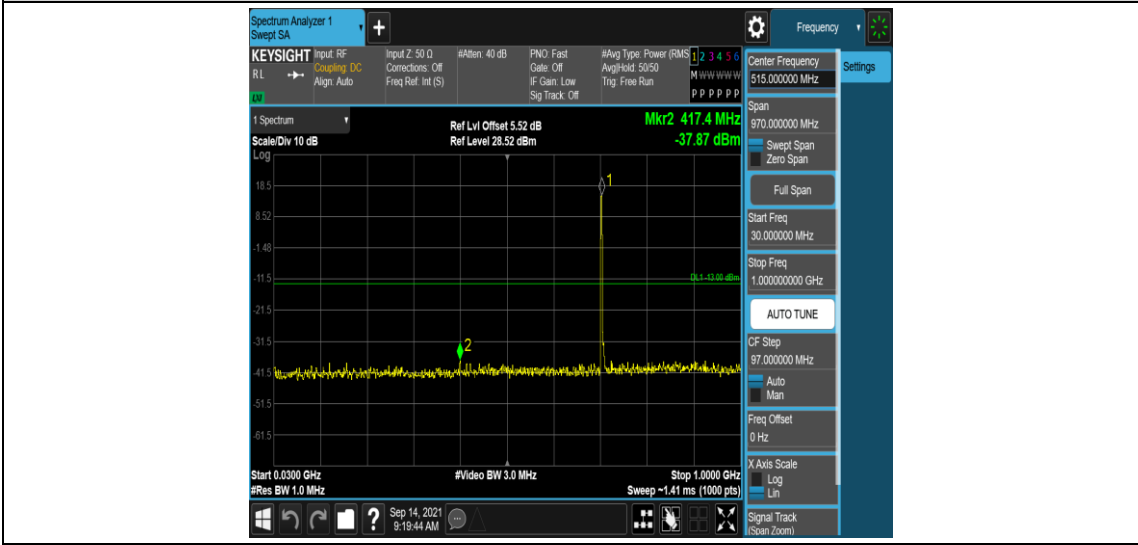

Band17-5MHz-16QAM-23825-1RB#0-Range2:0.15~30MHz

Band17-5MHz-16QAM-23825-1RB#0-Range3:30~1000MHz