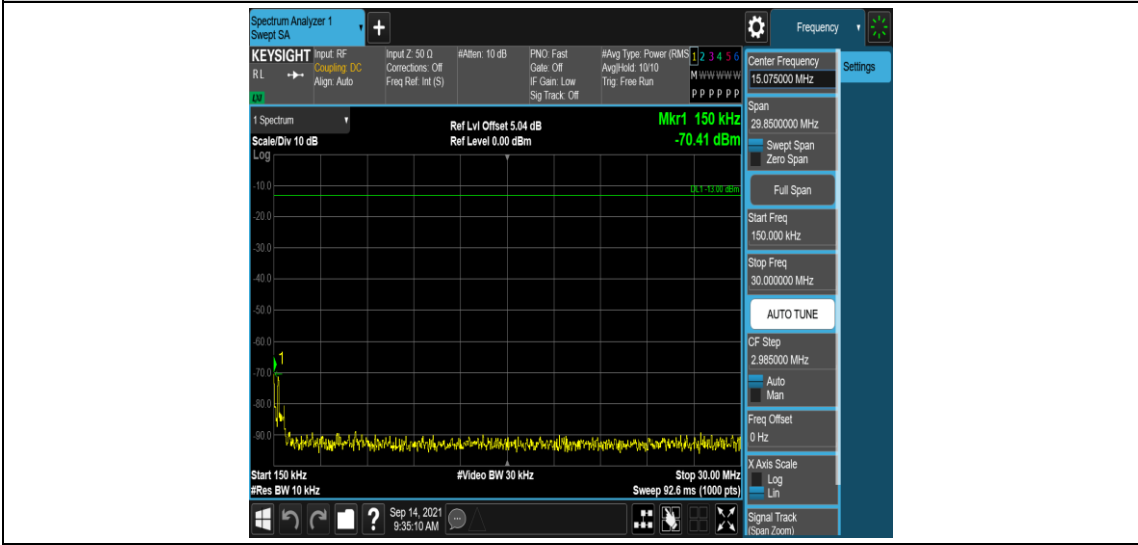

Band17-10MHz-16QAM-23780-1RB#0-Range1:0.009~0.15MHz

Band17-10MHz-16QAM-23780-1RB#0-Range2:0.15~30MHz