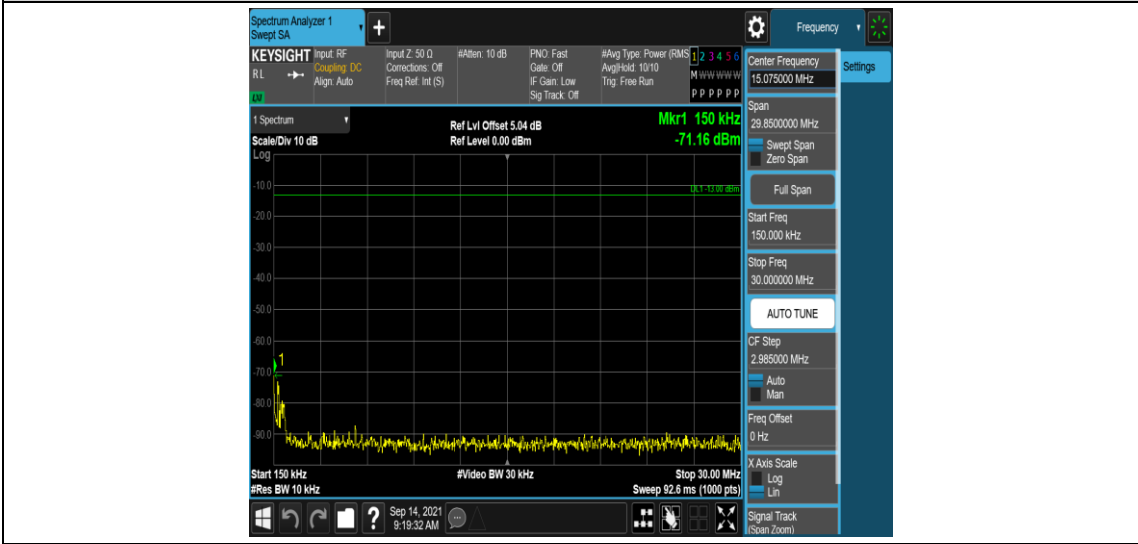

Band17-5MHz-16QAM-23825-1RB#0-Range1:0.009~0.15MHz

Band17-5MHz-16QAM-23825-1RB#0-Range2:0.15~30MHz