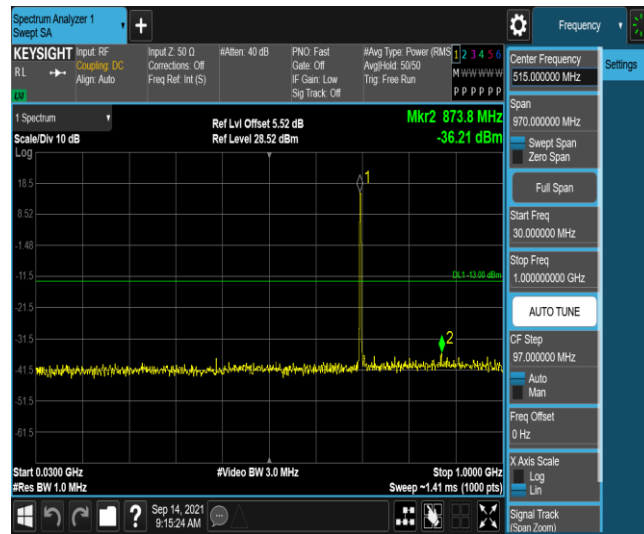

Test Graphs

Band17-5MHz-QPSK-23755-1RB#0-Range1:0.009~0.15MHz

Band17-5MHz-QPSK-23755-1RB#0-Range2:0.15~30MHz

Band17-5MHz-QPSK-23755-1RB#0-Range3:30~1000MHz

Band17-5MHz-QPSK-23755-1RB#0-Range4:1000~10000MHz