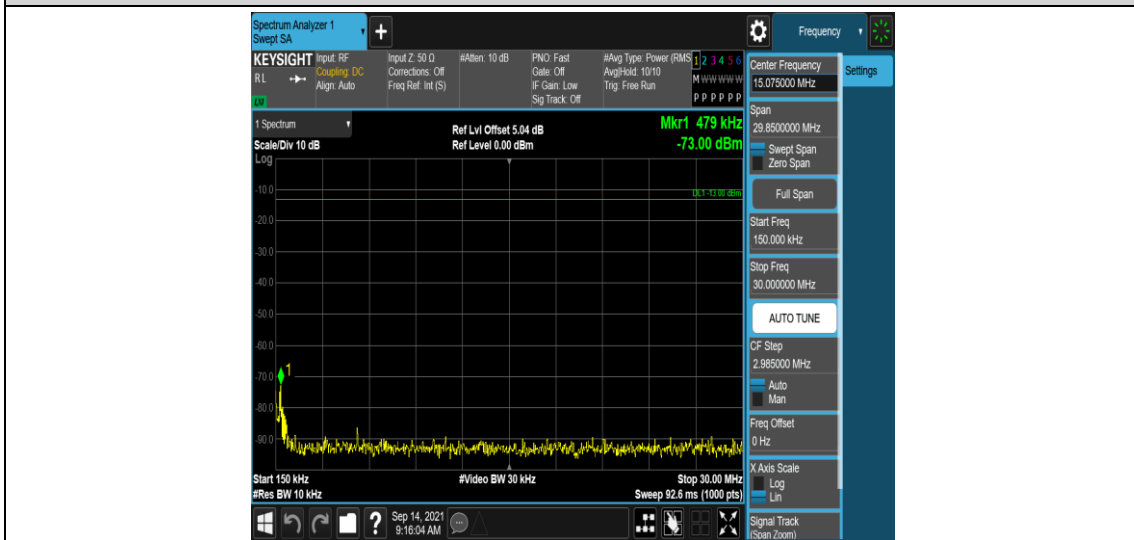

Band17-5MHz-QPSK-23790-1RB#0-Range1:0.009~0.15MHz

Band17-5MHz-QPSK-23790-1RB#0-Range2:0.15~30MHz

Band17-5MHz-QPSK-23790-1RB#0-Range3:30~1000MHz

Band17-5MHz-QPSK-23790-1RB#0-Range4:1000~10000MHz

Band17-5MHz-QPSK-23825-1RB#0-Range1:0.009~0.15MHz

Band17-5MHz-QPSK-23825-1RB#0-Range2:0.15~30MHz

Band17-5MHz-QPSK-23825-1RB#0-Range3:30~1000MHz

Band17-5MHz-QPSK-23825-1RB#0-Range4:1000~10000MHz

Band17-5MHz-16QAM-23755-1RB#0-Range1:0.009~0.15MHz

Band17-5MHz-16QAM-23755-1RB#0-Range2:0.15~30MHz

Band17-5MHz-16QAM-23755-1RB#0-Range3:30~1000MHz

Band17-5MHz-16QAM-23755-1RB#0-Range4:1000~10000MHz

Band17-5MHz-16QAM-23790-1RB#0-Range1:0.009~0.15MHz

Band17-5MHz-16QAM-23790-1RB#0-Range2:0.15~30MHz

Band17-5MHz-16QAM-23790-1RB#0-Range3:30~1000MHz