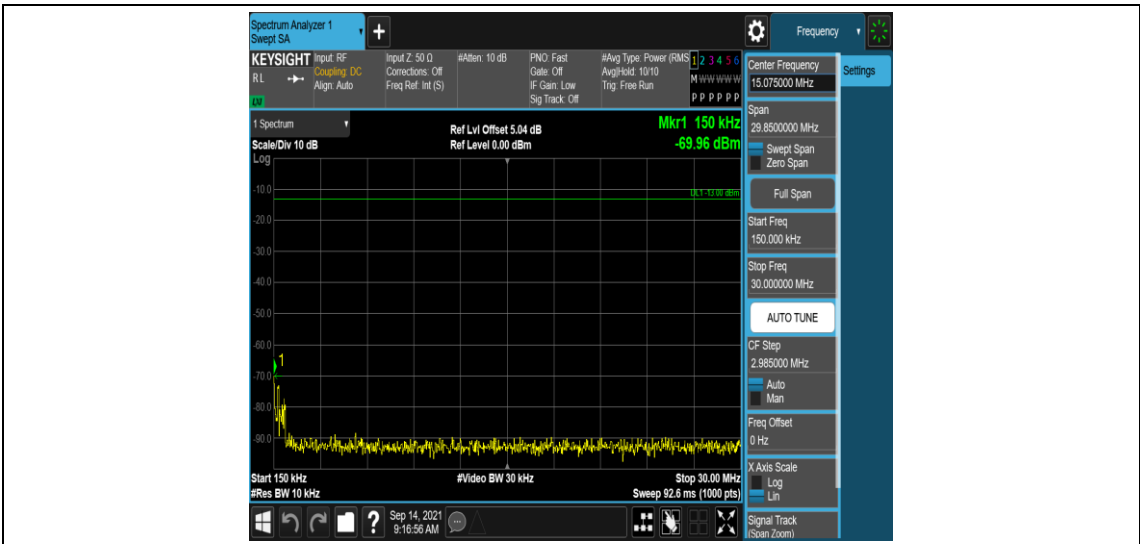

Test Graphs

Band17-5MHz-QPSK-23755-1RB#0-Range1:0.009~0.15MHz

Band17-5MHz-QPSK-23755-1RB#0-Range2:0.15~30MHz

Band17-5MHz-QPSK-23755-1RB#0-Range3:30~1000MHz

Band17-5MHz-QPSK-23755-1RB#0-Range4:1000~10000MHz

Band17-5MHz-QPSK-23790-1RB#0-Range1:0.009~0.15MHz

Band17-5MHz-QPSK-23790-1RB#0-Range2:0.15~30MHz

Band17-5MHz-QPSK-23790-1RB#0-Range3:30~1000MHz

Band17-5MHz-QPSK-23790-1RB#0-Range4:1000~10000MHz

Band17-5MHz-QPSK-23825-1RB#0-Range1:0.009~0.15MHz