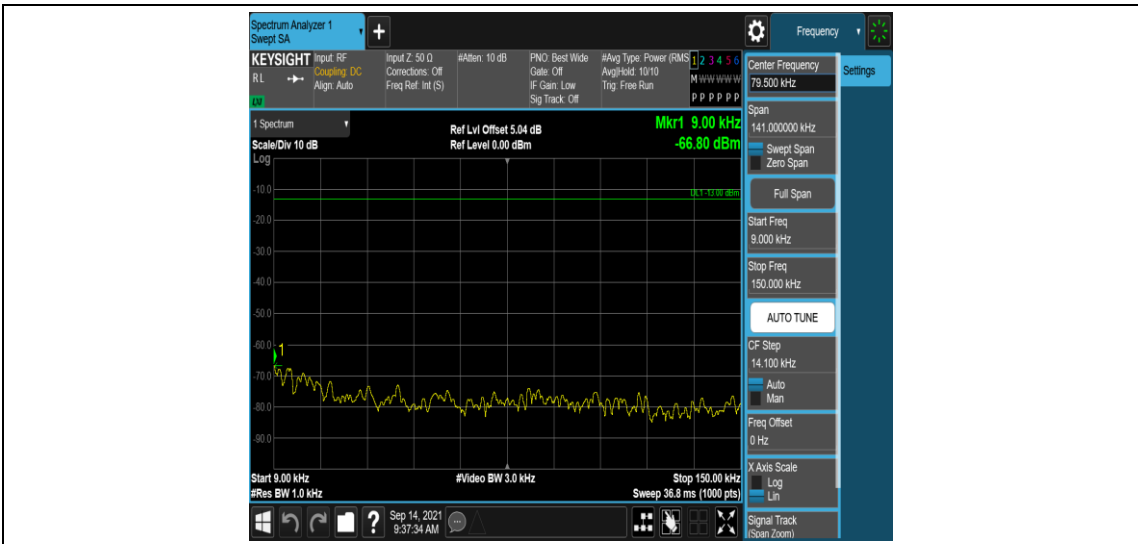

Band17-10MHz-QPSK-23790-1RB#0-Range4:1000~10000MHz

Band17-10MHz-QPSK-23800-1RB#0-Range1:0.009~0.15MHz