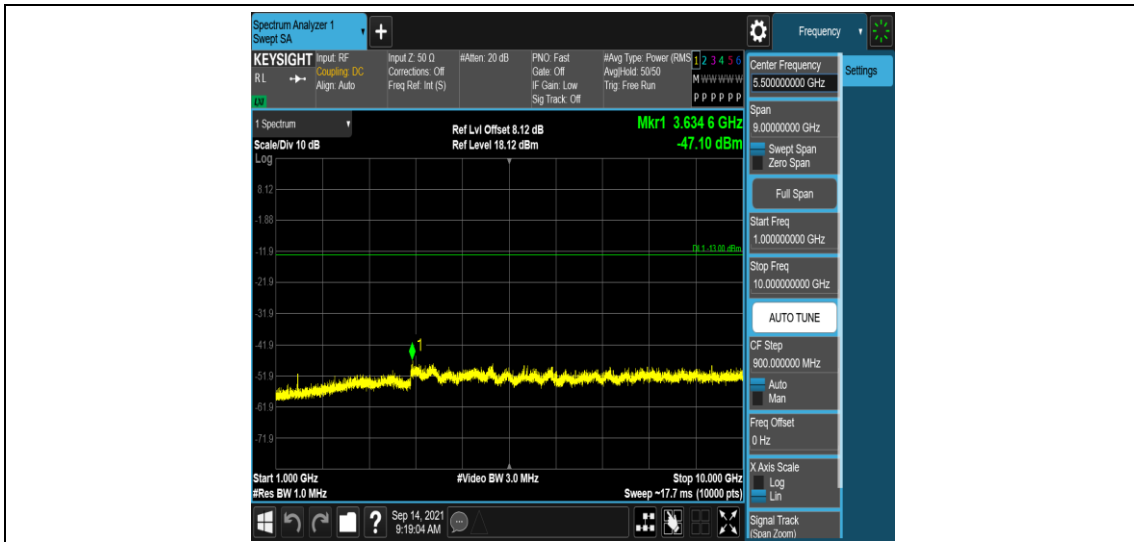

Band17-5MHz-QPSK-23825-1RB#0-Range3:30~1000MHz

Band17-5MHz-QPSK-23825-1RB#0-Range4:1000~10000MHz