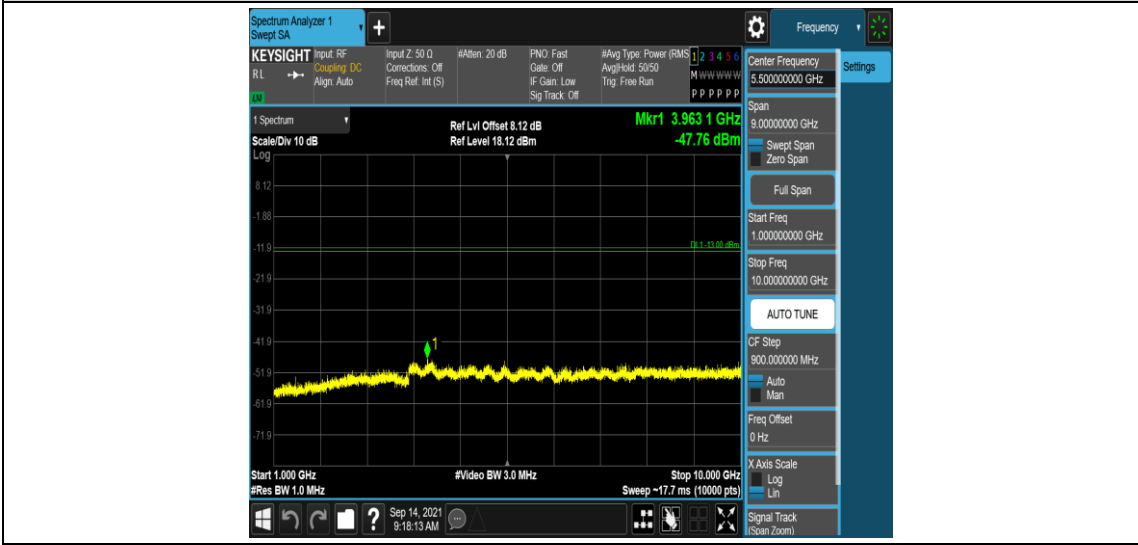

Band17-5MHz-16QAM-23755-1RB#0-Range3:30~1000MHz

Band17-5MHz-16QAM-23755-1RB#0-Range4:1000~10000MHz

Band17-5MHz-16QAM-23790-1RB#0-Range1:0.009~0.15MHz

Band17-5MHz-16QAM-23790-1RB#0-Range2:0.15~30MHz

Band17-5MHz-16QAM-23790-1RB#0-Range3:30~1000MHz