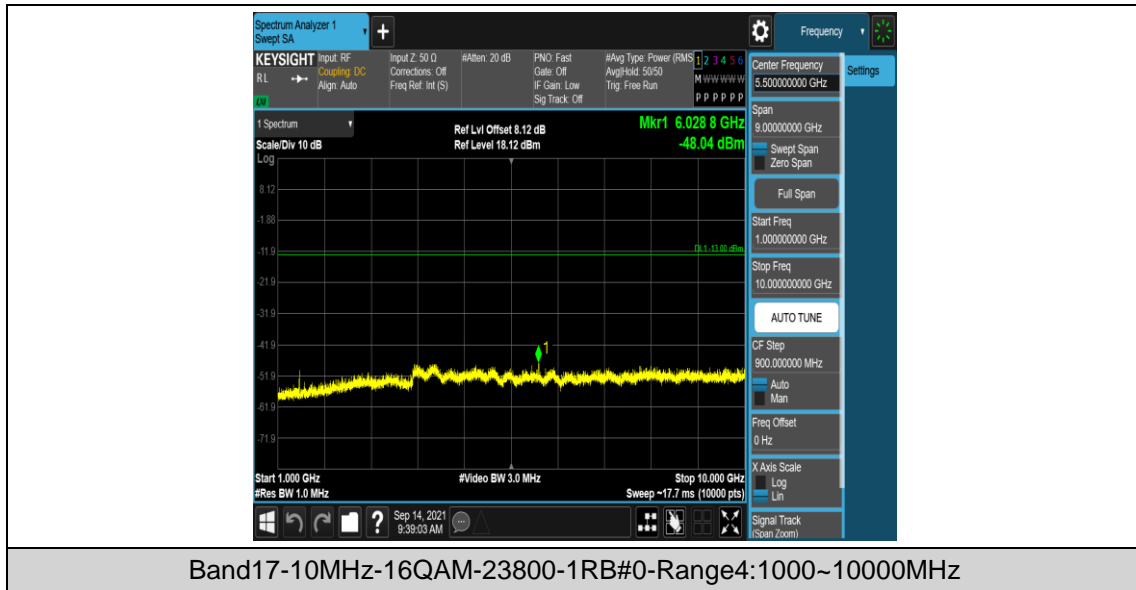

Band17-10MHz-16QAM-23800-1RB#0-Range3:30~1000MHz