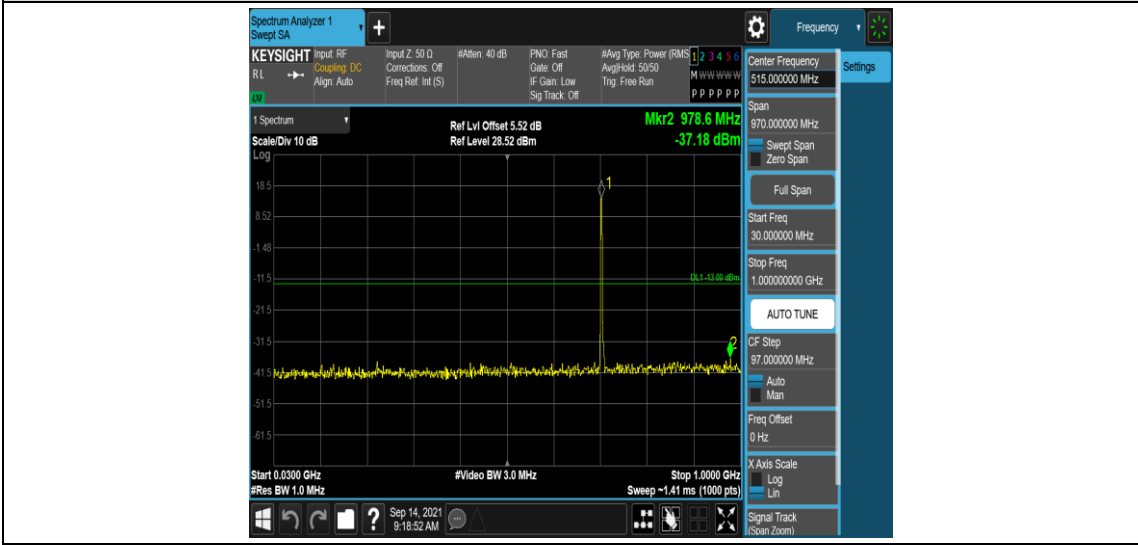

Band17-5MHz-QPSK-23825-1RB#0-Range2:0.15~30MHz

Band17-5MHz-QPSK-23825-1RB#0-Range3:30~1000MHz