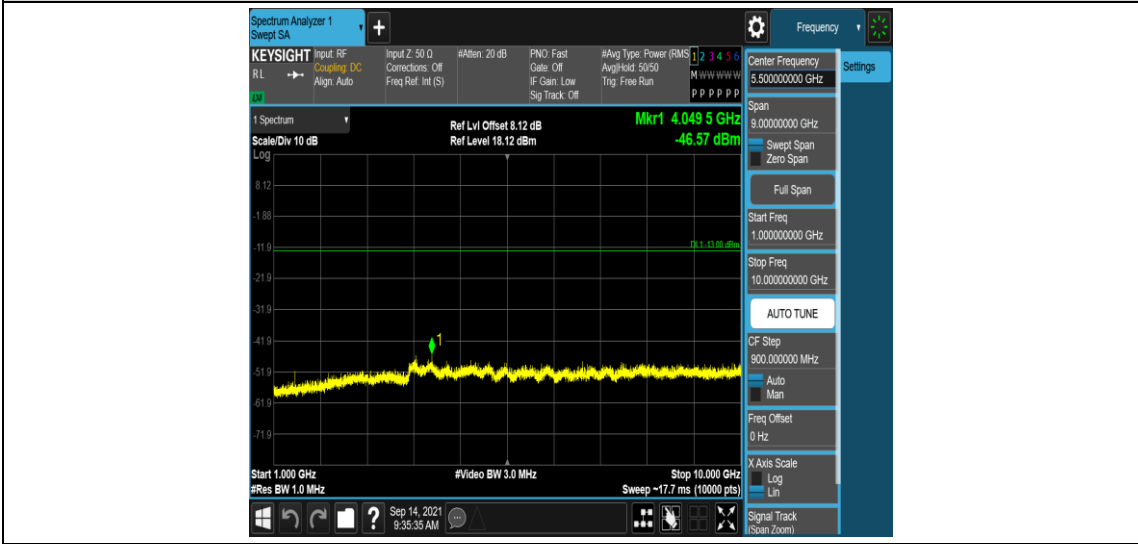

Band17-10MHz-QPSK-23800-1RB#0-Range3:30~1000MHz

Band17-10MHz-QPSK-23800-1RB#0-Range4:1000~10000MHz

Band17-10MHz-16QAM-23780-1RB#0-Range1:0.009~0.15MHz

Band17-10MHz-16QAM-23780-1RB#0-Range2:0.15~30MHz

Band17-10MHz-16QAM-23780-1RB#0-Range3:30~1000MHz