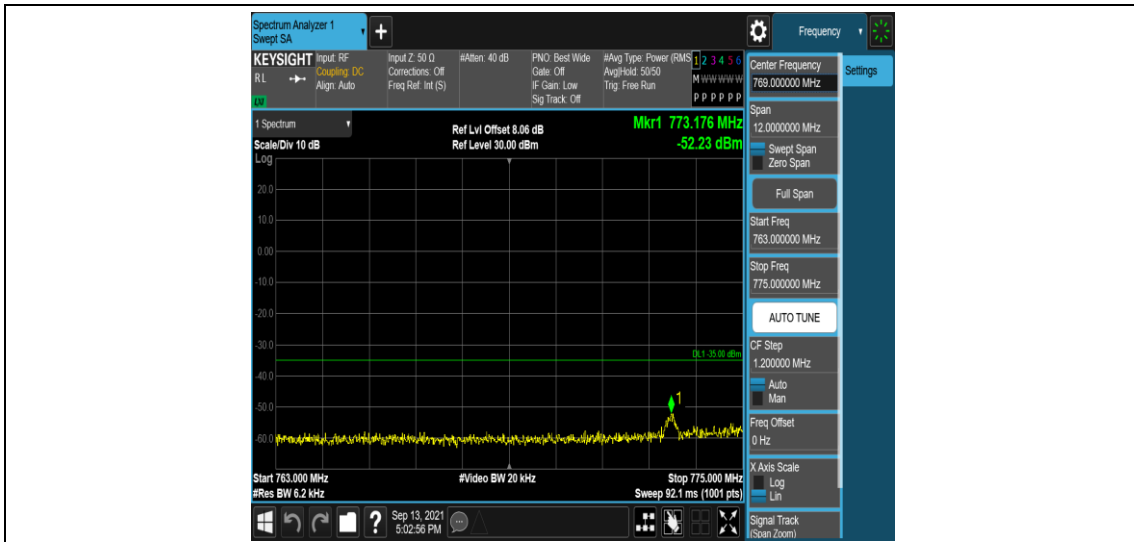

Band13-10MHz-QPSK-23230-1RB#0-Range4:1000~10000MHz

Band13-10MHz-QPSK-23230-1RB#0-Range7:1559~1610MHz

Band13-10MHz-16QAM-23230-1RB#0-Range1:0.009~0.15MHz

Band13-10MHz-16QAM-23230-1RB#0-Range2:0.15~30MHz

Band13-10MHz-16QAM-23230-1RB#0-Range3:30~1000MHz

Band13-10MHz-16QAM-23230-1RB#0-Range5:763~775MHz

Band13-10MHz-16QAM-23230-1RB#0-Range6:793~805MHz

Band13-10MHz-16QAM-23230-1RB#0-Range4:1000~10000MHz

Appendix F: Frequency Stability

Test Result

Band	Bandwidth	Modulation	Channel	RB Configure	Voltage		Deviation (Hz)	Deviation (ppm)	Limit (ppm)	Verdict
					Voltage [Vdc]	Temperature (°C)				
Band1 3	5MHz	QPSK	23205	25RB#0	VL	NT	-8.30	-0.010648	±2.5	PASS
Band1 3	5MHz	QPSK	23205	25RB#0	VN	NT	-9.13	-0.011713	±2.5	PASS
Band1 3	5MHz	QPSK	23205	25RB#0	VH	NT	-8.80	-0.011289	±2.5	PASS
Band1 3	5MHz	QPSK	23230	25RB#0	VL	NT	-4.43	-0.005665	±2.5	PASS
Band1 3	5MHz	QPSK	23230	25RB#0	VN	NT	7.07	0.009041	±2.5	PASS
Band1 3	5MHz	QPSK	23230	25RB#0	VH	NT	6.79	0.008683	±2.5	PASS
Band1 3	5MHz	QPSK	23255	25RB#0	VL	NT	9.81	0.012505	±2.5	PASS
Band1 3	5MHz	QPSK	23255	25RB#0	VN	NT	-7.24	-0.009229	±2.5	PASS
Band1 3	5MHz	QPSK	23255	25RB#0	VH	NT	7.07	0.009012	±2.5	PASS
Band1 3	5MHz	16QAM	23205	25RB#0	VL	NT	9.23	0.011841	±2.5	PASS
Band1 3	5MHz	16QAM	23205	25RB#0	VN	NT	-5.81	-0.007453	±2.5	PASS
Band1 3	5MHz	16QAM	23205	25RB#0	VH	NT	2.65	0.003400	±2.5	PASS
Band1 3	5MHz	16QAM	23230	25RB#0	VL	NT	-5.97	-0.007634	±2.5	PASS
Band1 3	5MHz	16QAM	23230	25RB#0	VN	NT	8.47	0.010831	±2.5	PASS
Band1 3	5MHz	16QAM	23230	25RB#0	VH	NT	-3.33	-0.004258	±2.5	PASS
Band1 3	5MHz	16QAM	23255	25RB#0	VL	NT	6.25	0.007967	±2.5	PASS
Band1 3	5MHz	16QAM	23255	25RB#0	VN	NT	-8.24	-0.010504	±2.5	PASS