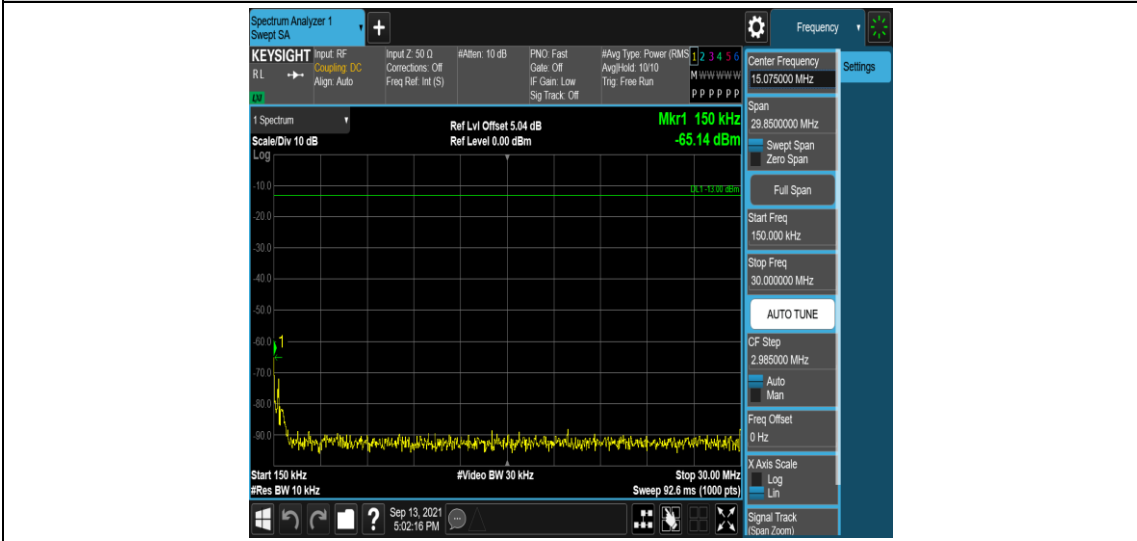

Band13-10MHz-16QAM-23230-1RB#0-Range1:0.009~0.15MHz