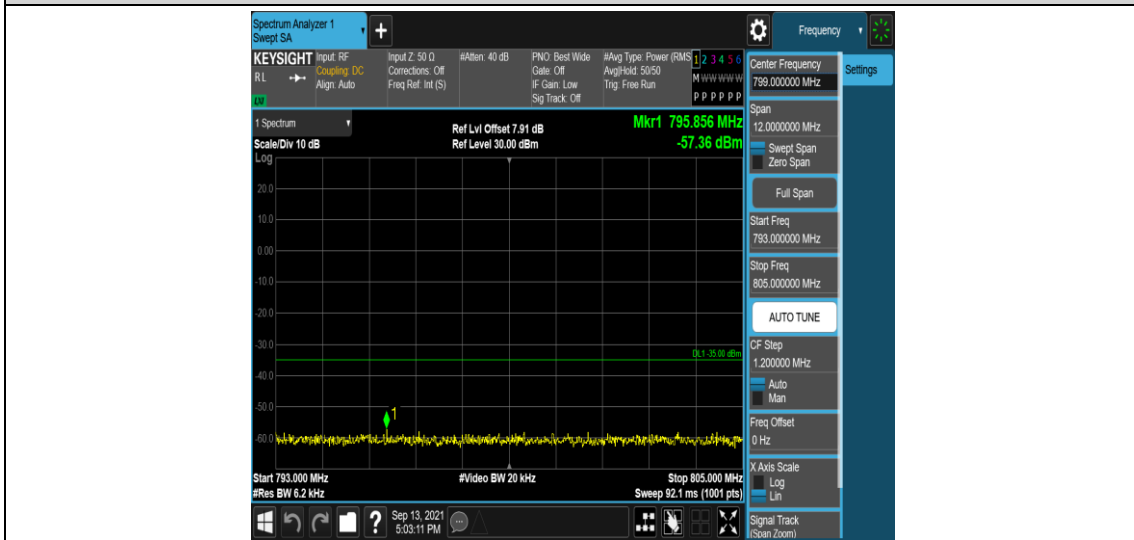

Band13-10MHz-QPSK-23230-1RB#0-Range4:1000~10000MHz

Band13-10MHz-QPSK-23230-1RB#0-Range7:1559~1610MHz

Band13-10MHz-16QAM-23230-1RB#0-Range1:0.009~0.15MHz

Band13-10MHz-16QAM-23230-1RB#0-Range2:0.15~30MHz

Band13-10MHz-16QAM-23230-1RB#0-Range3:30~1000MHz

Band13-10MHz-16QAM-23230-1RB#0-Range5:763~775MHz

Band13-10MHz-16QAM-23230-1RB#0-Range6:793~805MHz

Band13-10MHz-16QAM-23230-1RB#0-Range4:1000~10000MHz

Appendix F: Frequency Stability

Test Result

Band	Bandwidth	Modulation	Channel	RB Configure	Voltage		Deviation (Hz)	Deviation (ppm)	Limit (ppm)	Verdict
					Voltage [Vdc]	Temperature (°C)				
Band1 3	5MHz	QPSK	23205	25RB#0	VL	NT	-8.30	-0.010648	±2.5	PASS
Band1 3	5MHz	QPSK	23205	25RB#0	VN	NT	-9.13	-0.011713	±2.5	PASS
Band1 3	5MHz	QPSK	23205	25RB#0	VH	NT	-8.80	-0.011289	±2.5	PASS
Band1 3	5MHz	QPSK	23230	25RB#0	VL	NT	-4.43	-0.005665	±2.5	PASS
Band1 3	5MHz	QPSK	23230	25RB#0	VN	NT	7.07	0.009041	±2.5	PASS
Band1 3	5MHz	QPSK	23230	25RB#0	VH	NT	6.79	0.008683	±2.5	PASS
Band1 3	5MHz	QPSK	23255	25RB#0	VL	NT	9.81	0.012505	±2.5	PASS
Band1 3	5MHz	QPSK	23255	25RB#0	VN	NT	-7.24	-0.009229	±2.5	PASS
Band1 3	5MHz	QPSK	23255	25RB#0	VH	NT	7.07	0.009012	±2.5	PASS
Band1 3	5MHz	16QAM	23205	25RB#0	VL	NT	9.23	0.011841	±2.5	PASS
Band1 3	5MHz	16QAM	23205	25RB#0	VN	NT	-5.81	-0.007453	±2.5	PASS
Band1 3	5MHz	16QAM	23205	25RB#0	VH	NT	2.65	0.003400	±2.5	PASS
Band1 3	5MHz	16QAM	23230	25RB#0	VL	NT	-5.97	-0.007634	±2.5	PASS
Band1 3	5MHz	16QAM	23230	25RB#0	VN	NT	8.47	0.010831	±2.5	PASS
Band1 3	5MHz	16QAM	23230	25RB#0	VH	NT	-3.33	-0.004258	±2.5	PASS
Band1 3	5MHz	16QAM	23255	25RB#0	VL	NT	6.25	0.007967	±2.5	PASS
Band1 3	5MHz	16QAM	23255	25RB#0	VN	NT	-8.24	-0.010504	±2.5	PASS