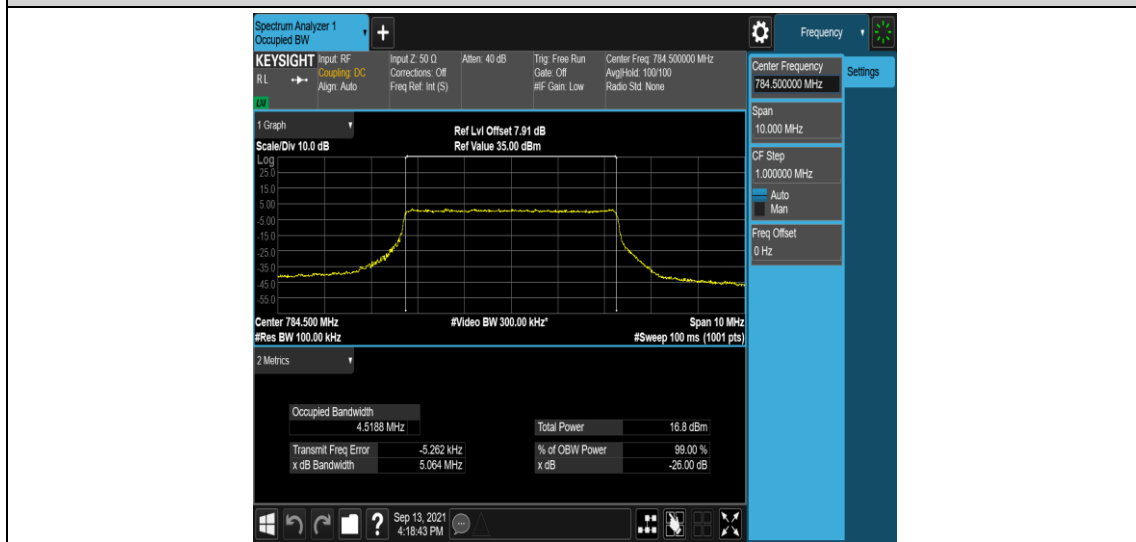

Band13-5MHz-QPSK-23230-25RB#0