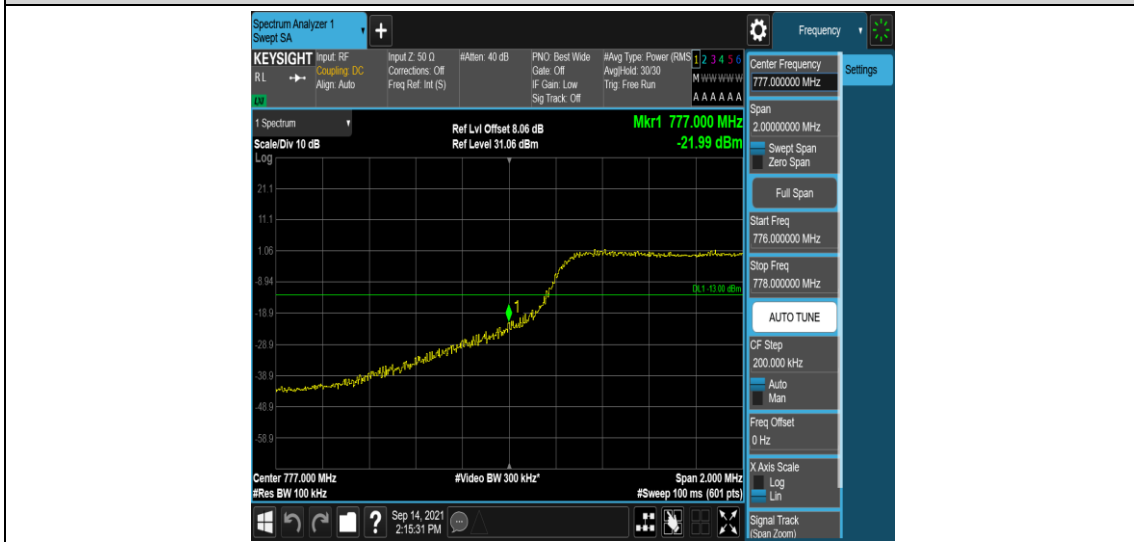

Band13-5MHz-QPSK-23205-25RB#0