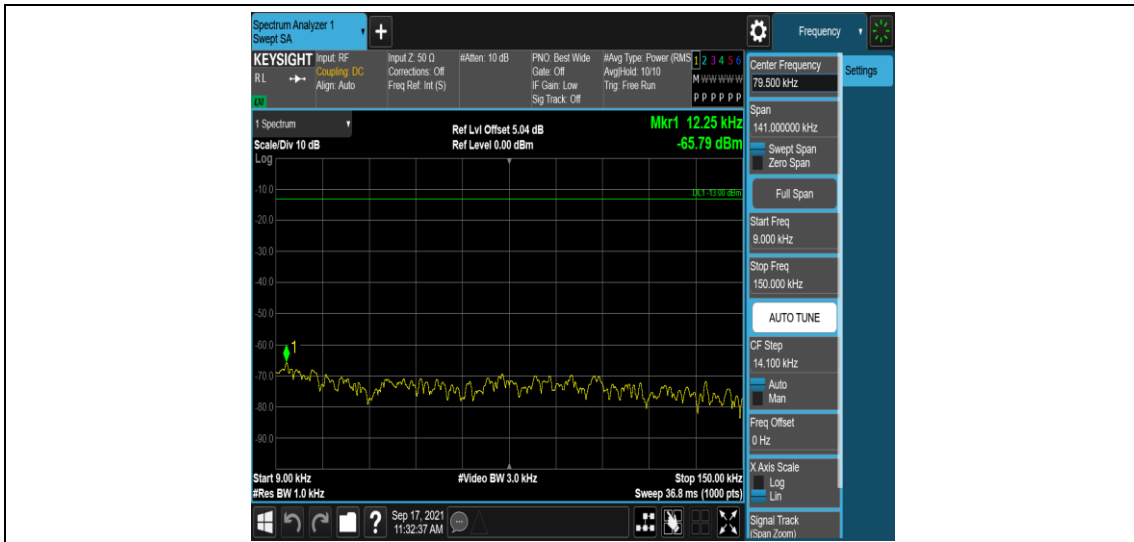

Band12-5MHz-16QAM-23035-1RB#0-Range1:0.009~0.15MHz

Band12-5MHz-16QAM-23035-1RB#0-Range2:0.15~30MHz

Band12-5MHz-16QAM-23035-1RB#0-Range3:30~1000MHz

Band12-5MHz-16QAM-23035-1RB#0-Range4:1000~10000MHz

Band12-5MHz-16QAM-23095-1RB#0-Range1:0.009~0.15MHz

Band12-5MHz-16QAM-23095-1RB#0-Range2:0.15~30MHz

Band12-5MHz-16QAM-23095-1RB#0-Range3:30~1000MHz

Band12-5MHz-16QAM-23095-1RB#0-Range4:1000~10000MHz

Band12-5MHz-16QAM-23155-1RB#0-Range1:0.009~0.15MHz

Band12-5MHz-16QAM-23155-1RB#0-Range2:0.15~30MHz