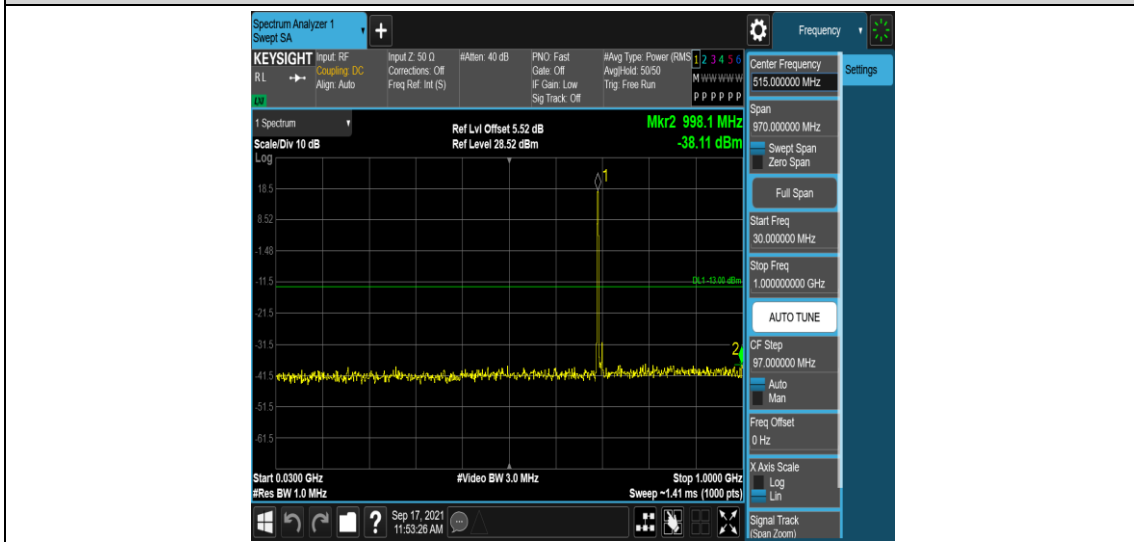

Band12-10MHz-16QAM-23060-1RB#0-Range3:30~1000MHz