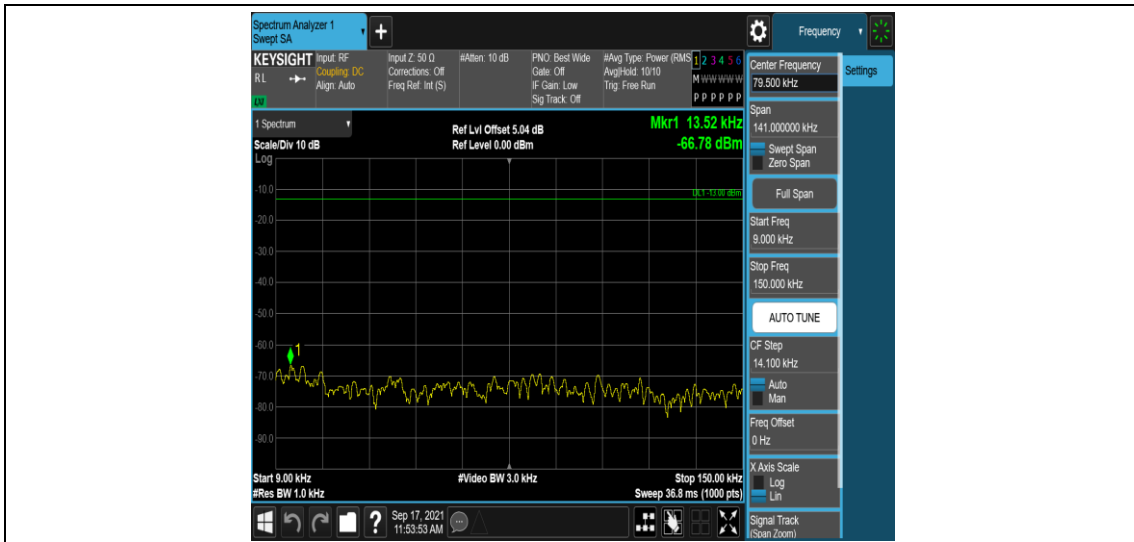

Band12-10MHz-QPSK-23095-1RB#0-Range1:0.009~0.15MHz