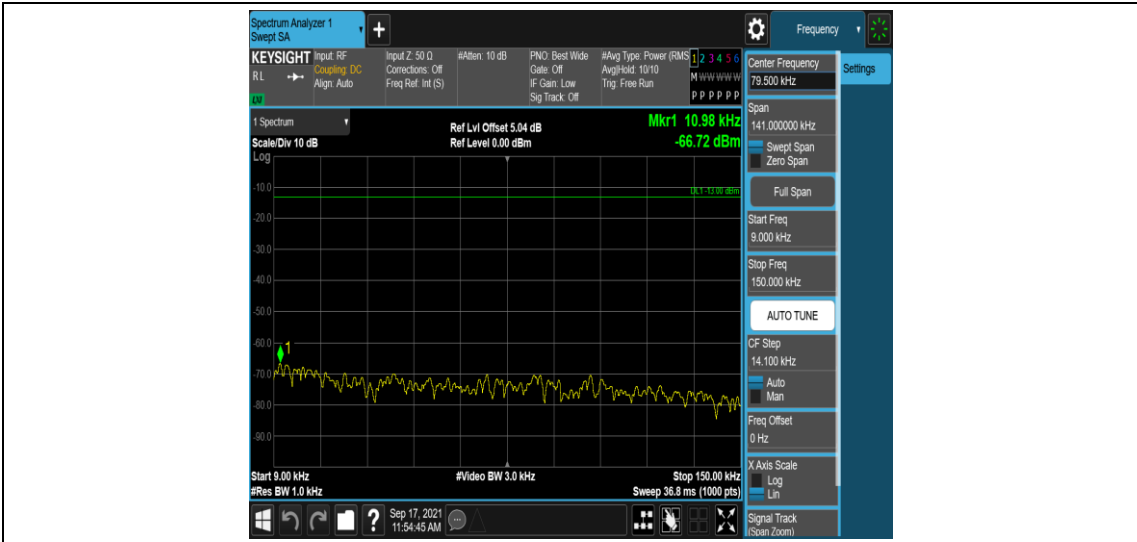

Band12-10MHz-16QAM-23095-1RB#0-Range1:0.009~0.15MHz