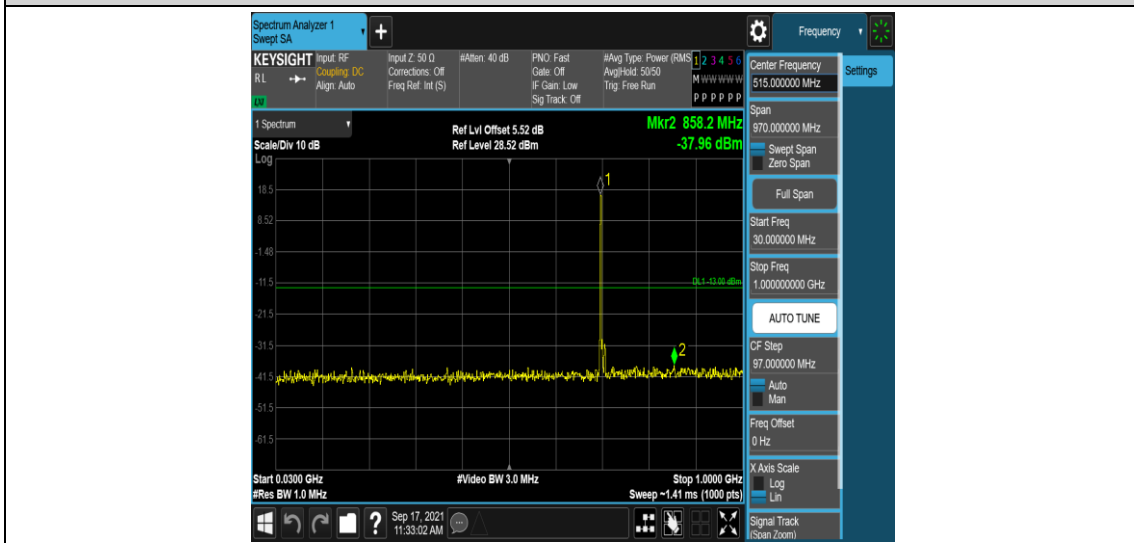

Band12-5MHz-16QAM-23095-1RB#0-Range3:30~1000MHz