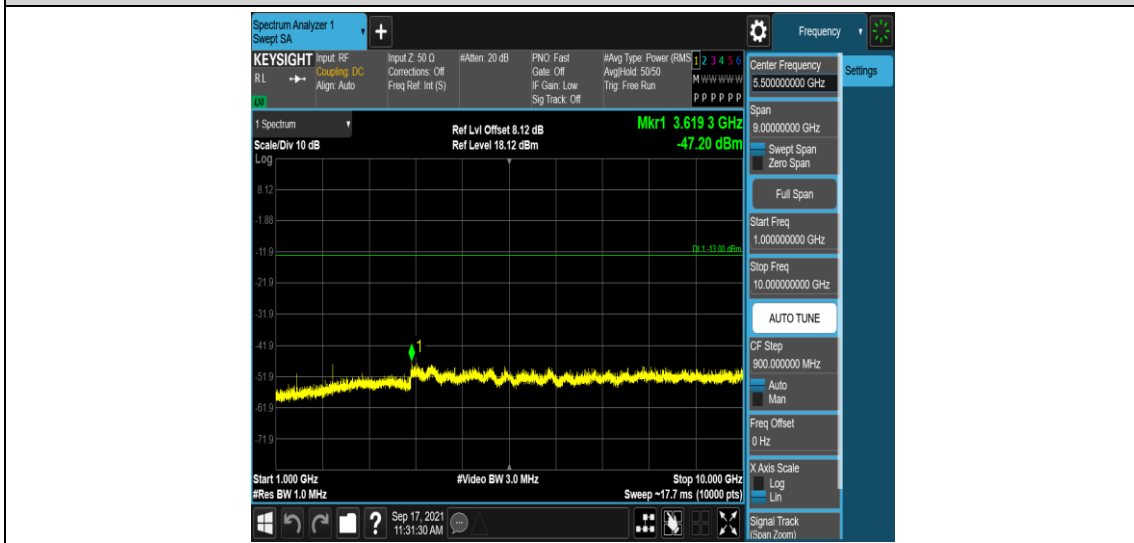

Band12-5MHz-16QAM-23035-1RB#0-Range4:1000~10000MHz