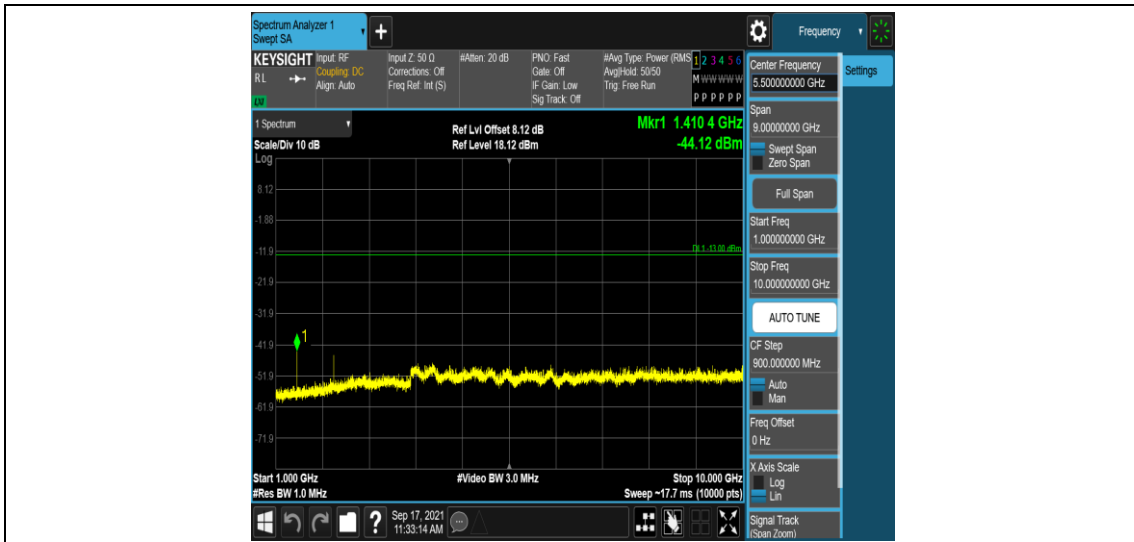

Band12-5MHz-16QAM-23095-1RB#0-Range4:1000~10000MHz