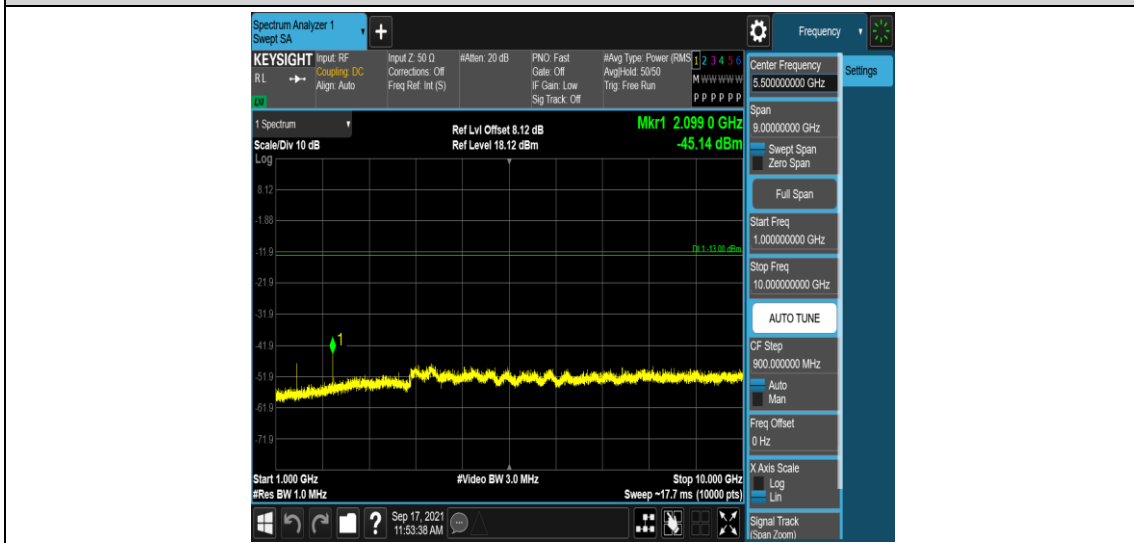

Band12-10MHz-16QAM-23060-1RB#0-Range4:1000~10000MHz