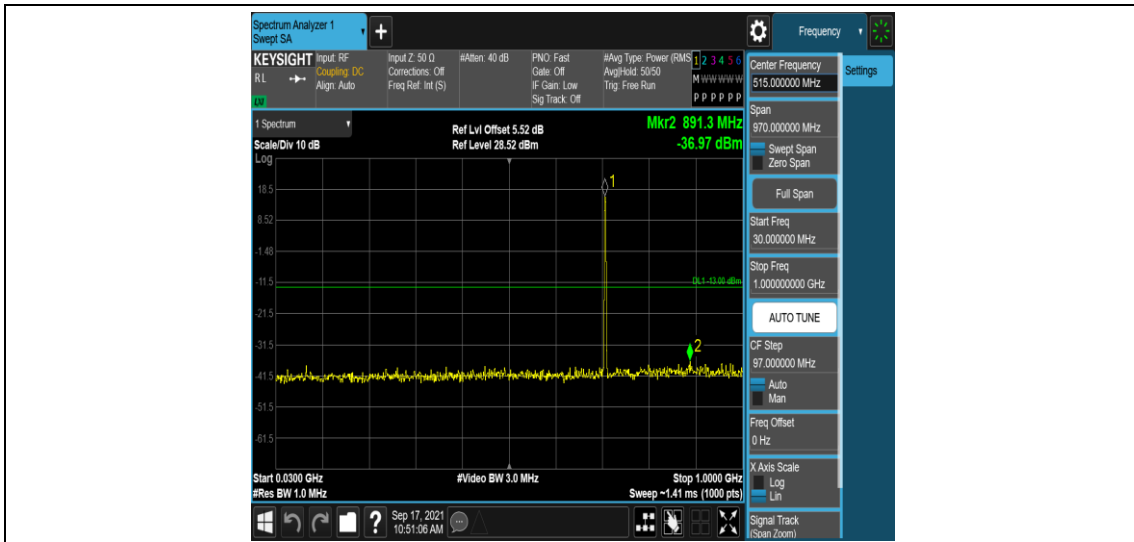

Band12-1.4MHz-16QAM-23095-1RB#0-Range3:30~1000MHz

Band12-1.4MHz-16QAM-23095-1RB#0-Range4:1000~10000MHz

Band12-1.4MHz-16QAM-23173-1RB#0-Range1:0.009~0.15MHz

Band12-1.4MHz-16QAM-23173-1RB#0-Range2:0.15~30MHz