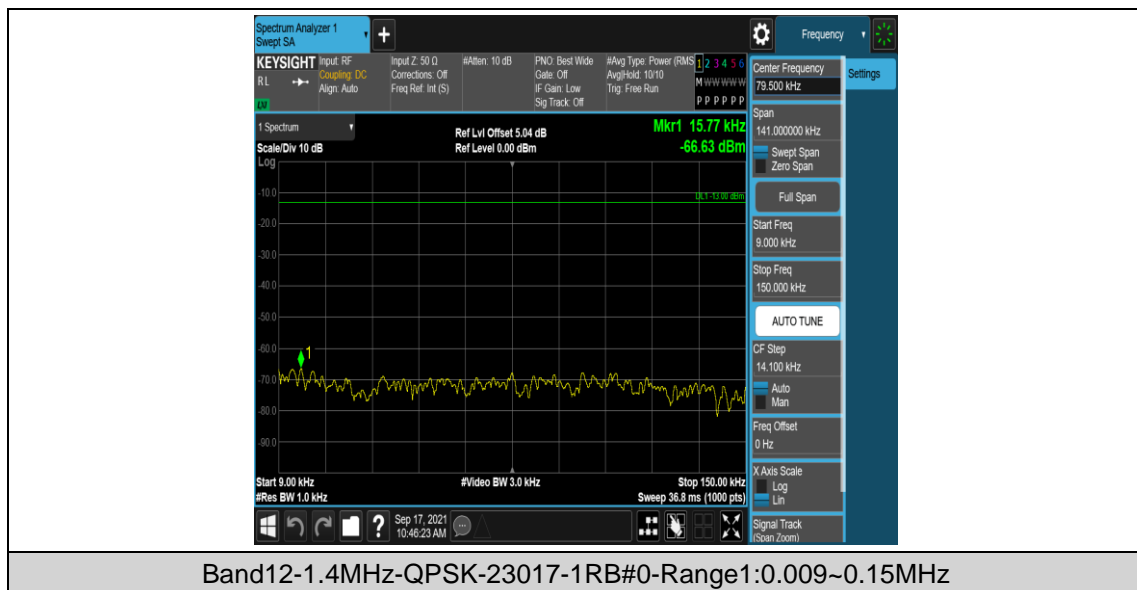

Band12	10MHz	QPSK	23095	1RB#0	Range2:0.15~30MHz	PASS
Band12	10MHz	QPSK	23095	1RB#0	Range3:30~1000MHz	PASS
Band12	10MHz	QPSK	23095	1RB#0	Range4:1000~10000MHz	PASS
Band12	10MHz	QPSK	23130	1RB#0	Range1:0.009~0.15MHz	PASS
Band12	10MHz	QPSK	23130	1RB#0	Range2:0.15~30MHz	PASS
Band12	10MHz	QPSK	23130	1RB#0	Range3:30~1000MHz	PASS
Band12	10MHz	QPSK	23130	1RB#0	Range4:1000~10000MHz	PASS
Band12	10MHz	16QAM	23060	1RB#0	Range1:0.009~0.15MHz	PASS
Band12	10MHz	16QAM	23060	1RB#0	Range2:0.15~30MHz	PASS
Band12	10MHz	16QAM	23060	1RB#0	Range3:30~1000MHz	PASS
Band12	10MHz	16QAM	23060	1RB#0	Range4:1000~10000MHz	PASS
Band12	10MHz	16QAM	23095	1RB#0	Range1:0.009~0.15MHz	PASS
Band12	10MHz	16QAM	23095	1RB#0	Range2:0.15~30MHz	PASS
Band12	10MHz	16QAM	23095	1RB#0	Range3:30~1000MHz	PASS
Band12	10MHz	16QAM	23095	1RB#0	Range4:1000~10000MHz	PASS
Band12	10MHz	16QAM	23130	1RB#0	Range1:0.009~0.15MHz	PASS
Band12	10MHz	16QAM	23130	1RB#0	Range2:0.15~30MHz	PASS
Band12	10MHz	16QAM	23130	1RB#0	Range3:30~1000MHz	PASS
Band12	10MHz	16QAM	23130	1RB#0	Range4:1000~10000MHz	PASS

Test Graphs