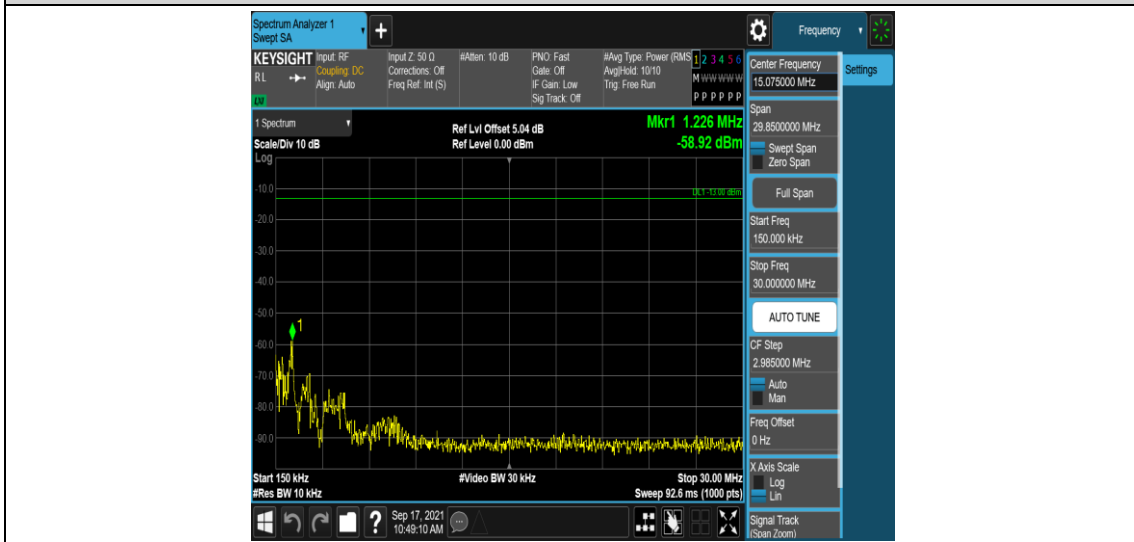

Band12-1.4MHz-16QAM-23095-1RB#0-Range1:0.009~0.15MHz

Band12-1.4MHz-16QAM-23095-1RB#0-Range2:0.15~30MHz