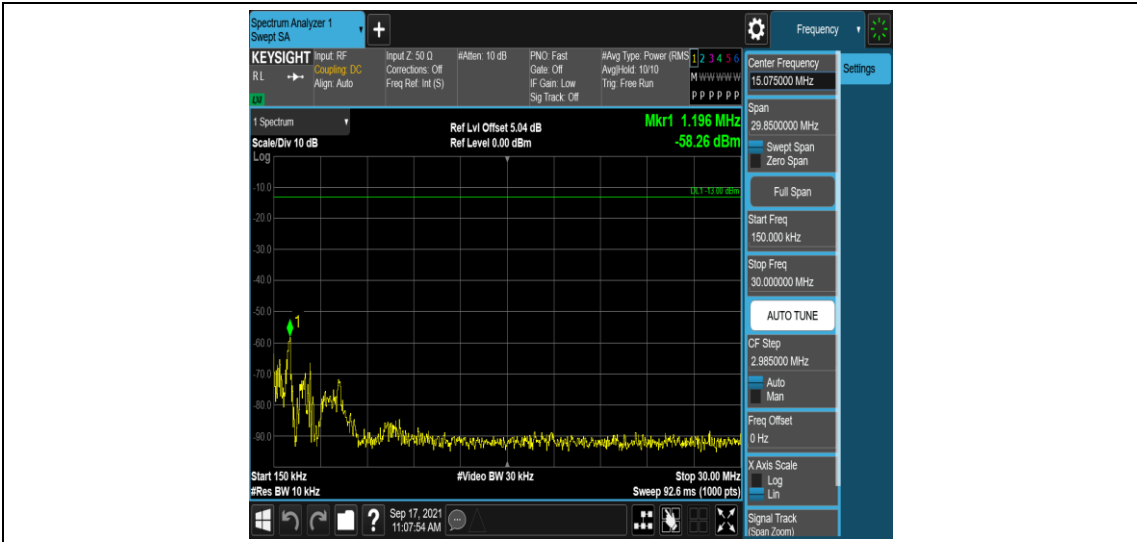

Band12-3MHz-QPSK-23025-1RB#0-Range1:0.009~0.15MHz

Band12-3MHz-QPSK-23025-1RB#0-Range2:0.15~30MHz