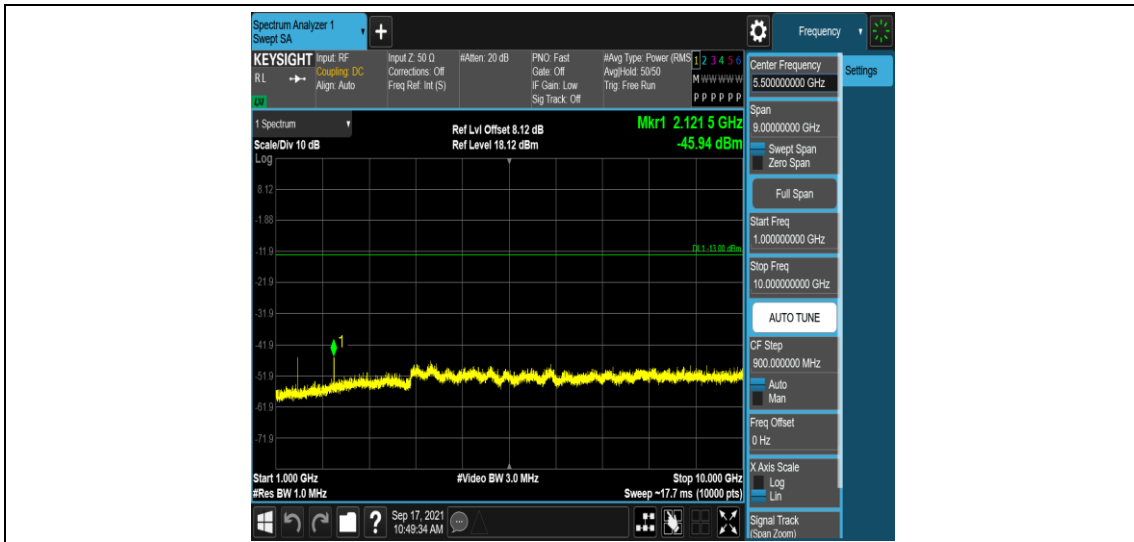

Band12-1.4MHz-16QAM-23095-1RB#0-Range3:30~1000MHz

Band12-1.4MHz-16QAM-23095-1RB#0-Range4:1000~10000MHz