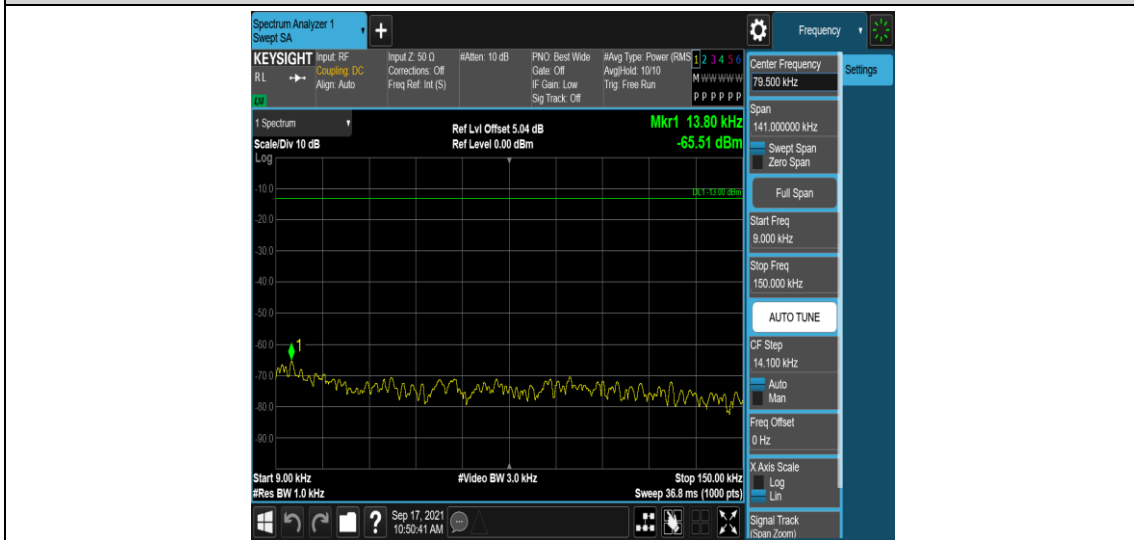

Band12-1.4MHz-16QAM-23095-1RB#0-Range4:1000~10000MHz

Band12-1.4MHz-16QAM-23173-1RB#0-Range1:0.009~0.15MHz