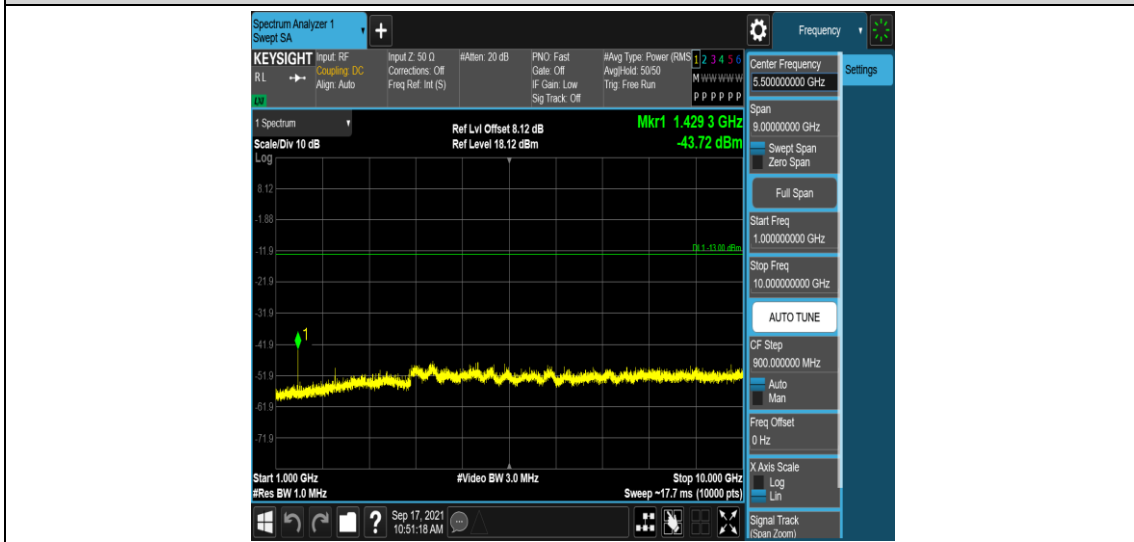

Band12-1.4MHz-16QAM-23173-1RB#0-Range3:30~1000MHz

Band12-1.4MHz-16QAM-23173-1RB#0-Range4:1000~10000MHz