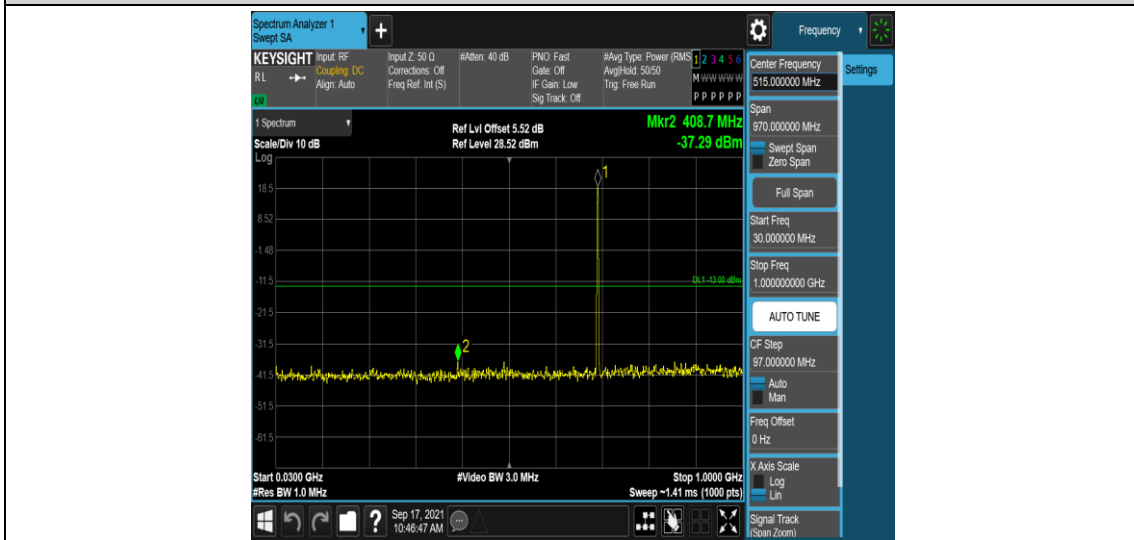

Band12-1.4MHz-QPSK-23017-1RB#0-Range2:0.15~30MHz

Band12-1.4MHz-QPSK-23017-1RB#0-Range3:30~1000MHz