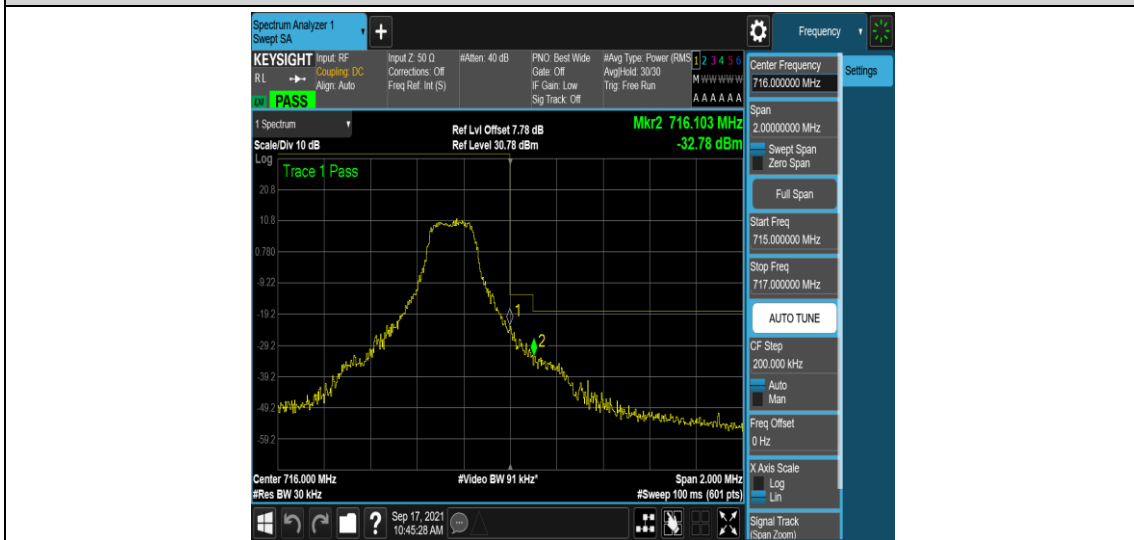

### Test Graphs

Band12-1.4MHz-QPSK-23017-1RB#0

Band12-1.4MHz-QPSK-23173-6RB#0

Band12-1.4MHz-16QAM-23017-1RB#0

Band12-1.4MHz-16QAM-23017-1RB#5

Band12-1.4MHz-16QAM-23017-6RB#0

Band12-1.4MHz-16QAM-23173-1RB#0

Band12-1.4MHz-16QAM-23173-1RB#5