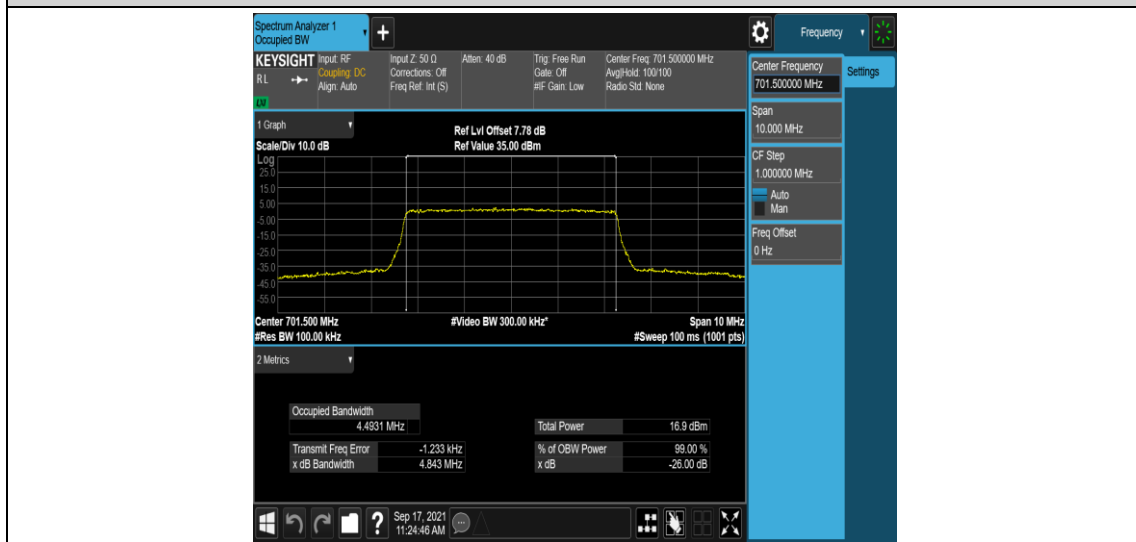

Band12-5MHz-QPSK-23155-25RB#0

Band12-5MHz-16QAM-23035-25RB#0

Band12-5MHz-16QAM-23095-25RB#0

Band12-5MHz-16QAM-23155-25RB#0

Band12-10MHz-QPSK-23060-50RB#0

Band12-10MHz-QPSK-23095-50RB#0

Band12-10MHz-QPSK-23130-50RB#0