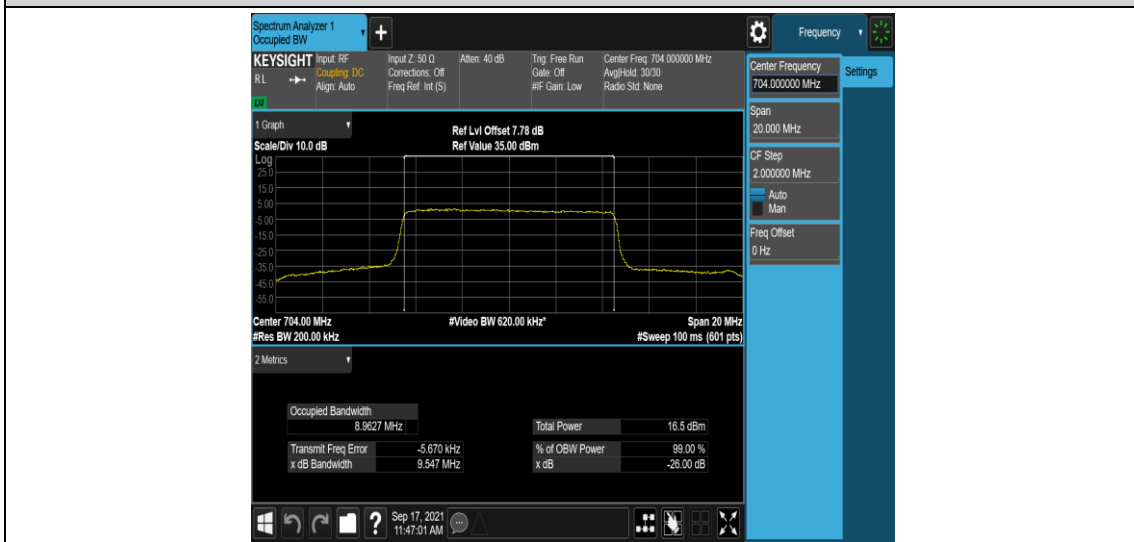

Band12-5MHz-QPSK-23155-25RB#0

Band12-5MHz-16QAM-23035-25RB#0

Band12-5MHz-16QAM-23095-25RB#0

Band12-5MHz-16QAM-23155-25RB#0

Band12-10MHz-QPSK-23060-50RB#0

Band12-10MHz-QPSK-23095-50RB#0

Band12-10MHz-QPSK-23130-50RB#0