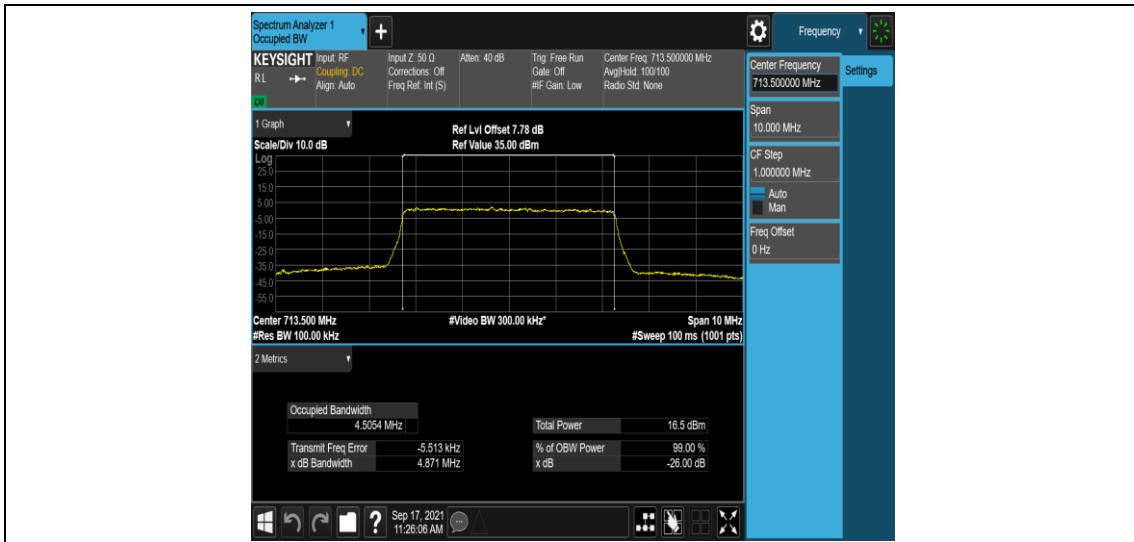

Band12-5MHz-QPSK-23155-25RB#0

Band12-5MHz-16QAM-23035-25RB#0

Band12-5MHz-16QAM-23095-25RB#0

Band12-5MHz-16QAM-23155-25RB#0

Band12-10MHz-QPSK-23060-50RB#0

Band12-10MHz-QPSK-23095-50RB#0

Band12-10MHz-QPSK-23130-50RB#0