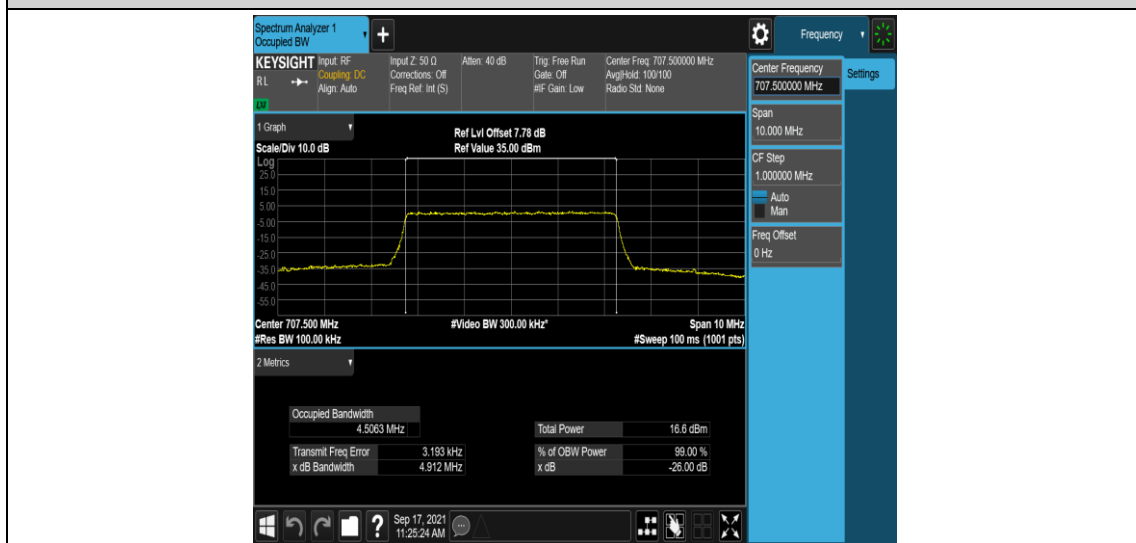

Band12-5MHz-QPSK-23155-25RB#0

Band12-5MHz-16QAM-23035-25RB#0

Band12-5MHz-16QAM-23095-25RB#0

Band12-5MHz-16QAM-23155-25RB#0

Band12-10MHz-QPSK-23060-50RB#0

Band12-10MHz-QPSK-23095-50RB#0

Band12-10MHz-QPSK-23130-50RB#0