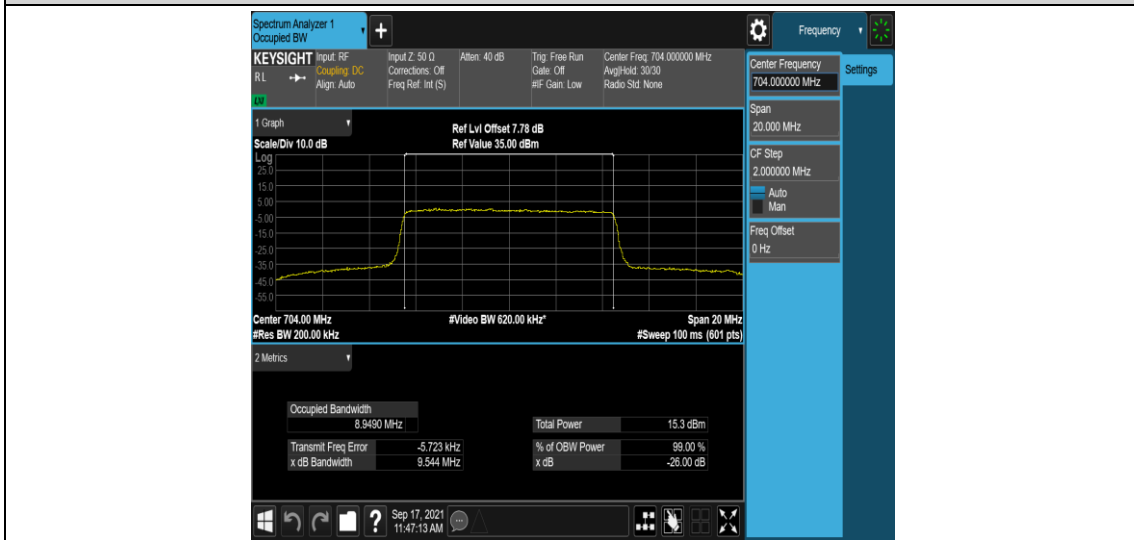

Band12-5MHz-QPSK-23155-25RB#0

Band12-5MHz-16QAM-23035-25RB#0

Band12-5MHz-16QAM-23095-25RB#0

Band12-5MHz-16QAM-23155-25RB#0

Band12-10MHz-QPSK-23060-50RB#0

Band12-10MHz-QPSK-23095-50RB#0

Band12-10MHz-QPSK-23130-50RB#0