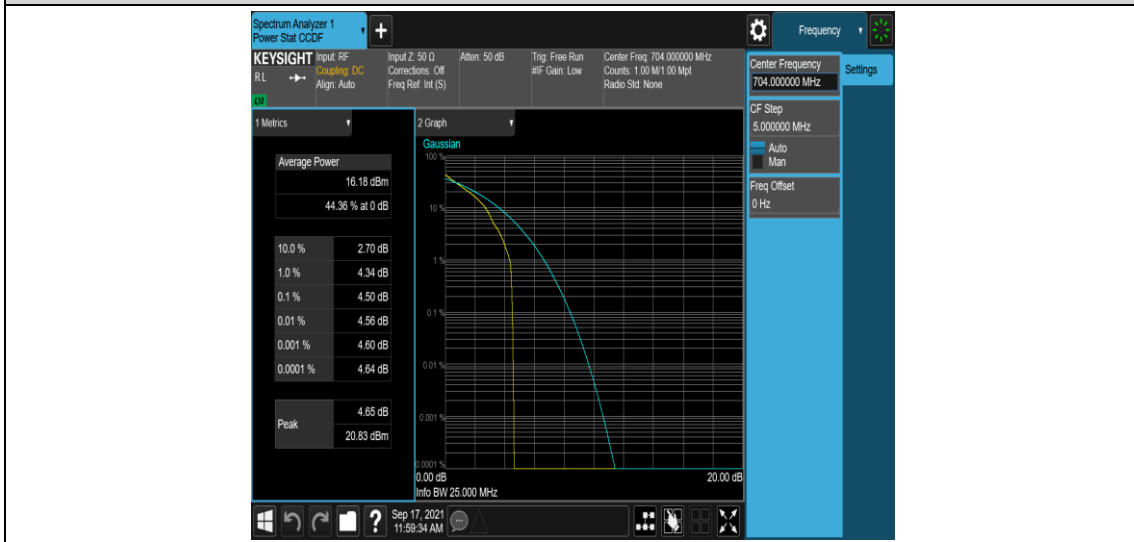

Band12-10MHz-QPSK-23060-1RB#0