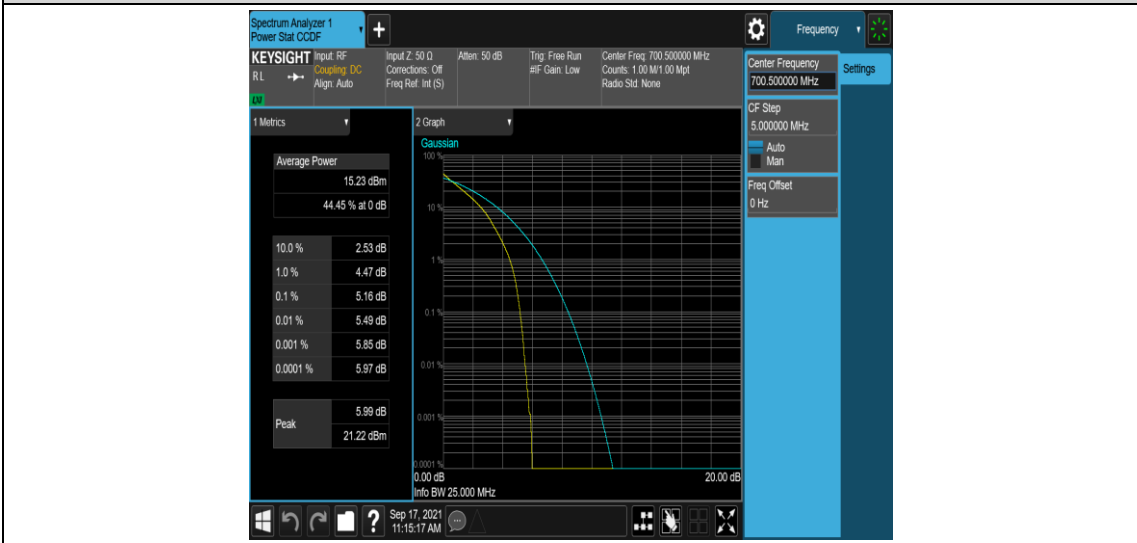

Band12-1.4MHz-16QAM-23017-6RB#0

Band12-1.4MHz-16QAM-23095-1RB#0

Band12-1.4MHz-16QAM-23095-6RB#0

Band12-1.4MHz-16QAM-23173-1RB#0

Band12-1.4MHz-16QAM-23173-6RB#0

Band12-3MHz-QPSK-23025-1RB#0

Band12-3MHz-QPSK-23025-15RB#0