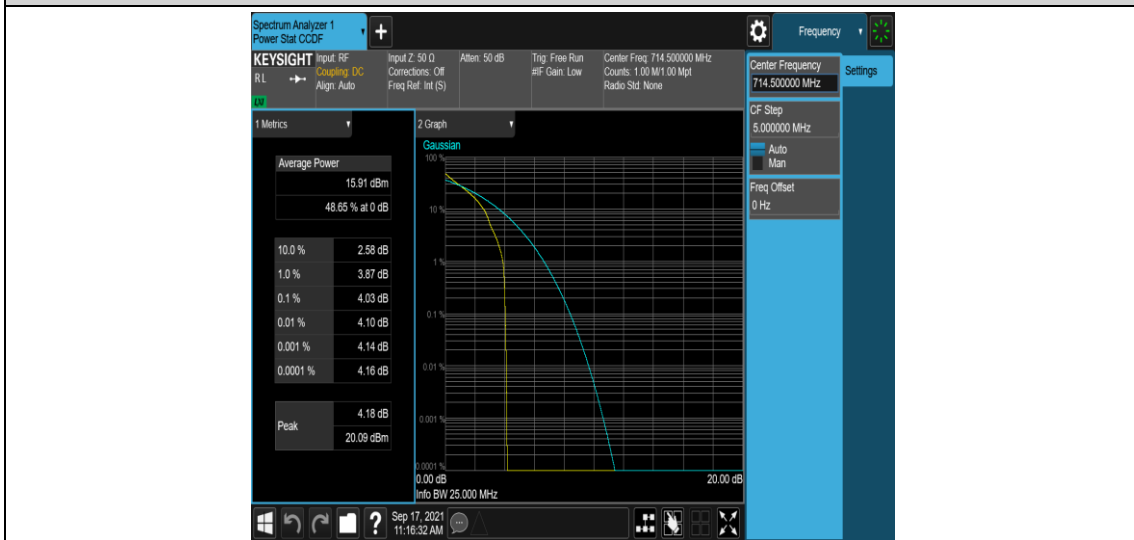

Band12-3MHz-QPSK-23165-1RB#0