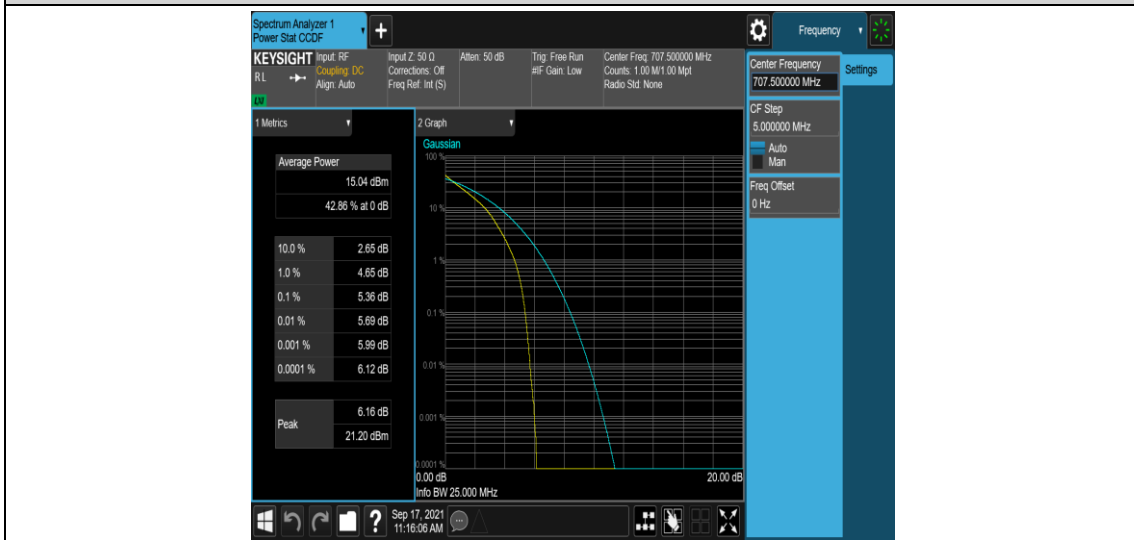

Band12-3MHz-QPSK-23095-15RB#0