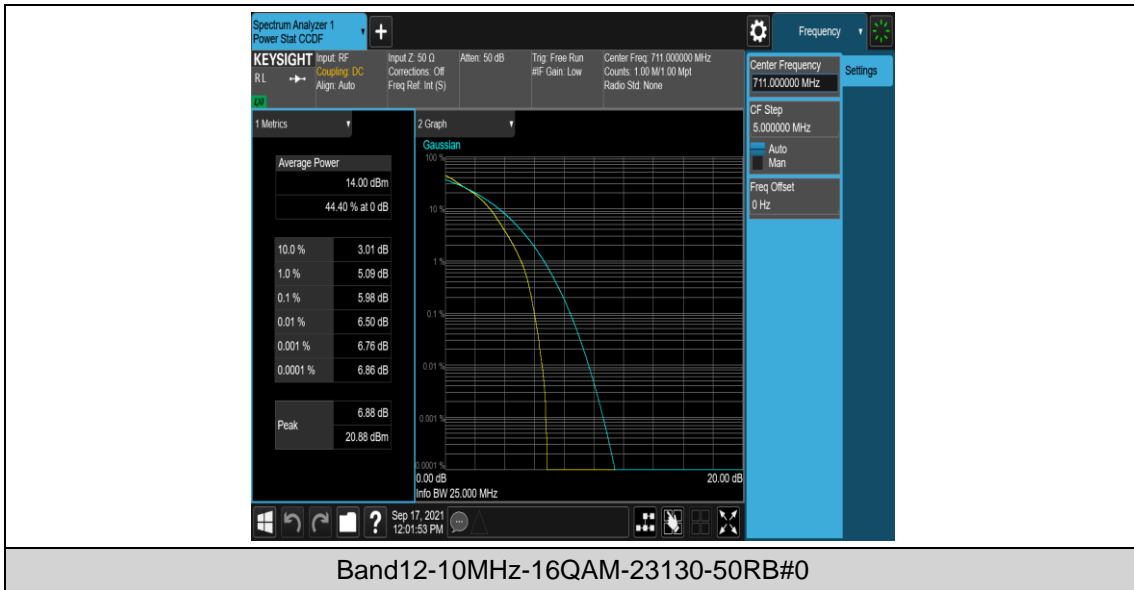

Band12-10MHz-16QAM-23060-1RB#0

Band12-10MHz-16QAM-23060-50RB#0

Band12-10MHz-16QAM-23095-1RB#0

Band12-10MHz-16QAM-23095-50RB#0

Band12-10MHz-16QAM-23130-1RB#0

Band12-10MHz-16QAM-23130-50RB#0

Appendix C: 26dB Bandwidth and Occupied Bandwidth