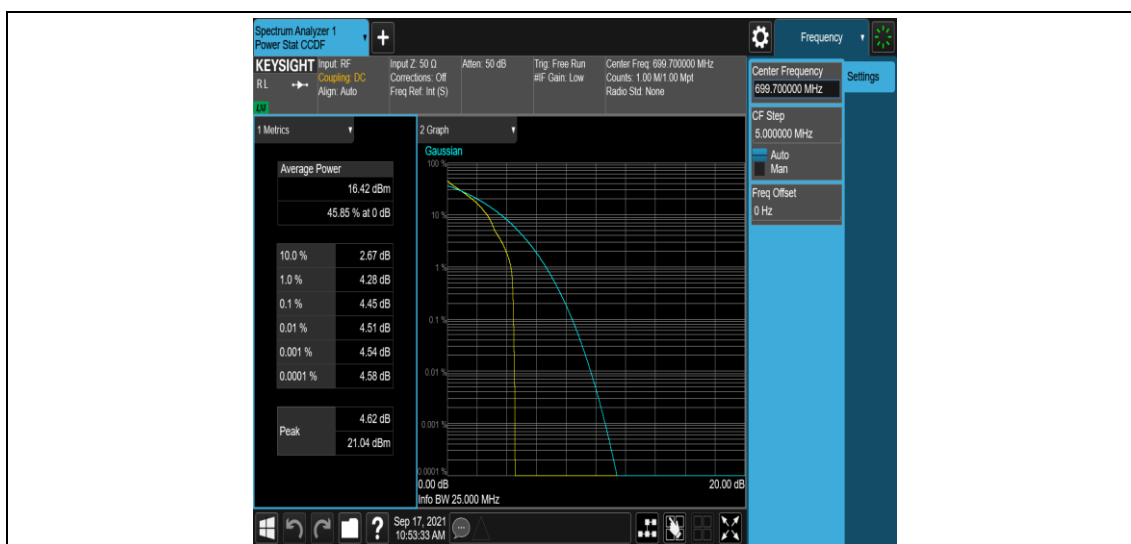

Band12	10MHz	QPSK	23060	1RB#0	4.50	13	PASS
Band12	10MHz	QPSK	23060	50RB#0	5.29	13	PASS
Band12	10MHz	QPSK	23095	1RB#0	4.30	13	PASS
Band12	10MHz	QPSK	23095	50RB#0	5.26	13	PASS
Band12	10MHz	QPSK	23130	1RB#0	4.57	13	PASS
Band12	10MHz	QPSK	23130	50RB#0	5.12	13	PASS
Band12	10MHz	16QAM	23060	1RB#0	5.32	13	PASS
Band12	10MHz	16QAM	23060	50RB#0	6.17	13	PASS
Band12	10MHz	16QAM	23095	1RB#0	5.34	13	PASS
Band12	10MHz	16QAM	23095	50RB#0	6.17	13	PASS
Band12	10MHz	16QAM	23130	1RB#0	5.58	13	PASS
Band12	10MHz	16QAM	23130	50RB#0	5.98	13	PASS

Test Graphs

Band12-1.4MHz-QPSK-23017-1RB#0