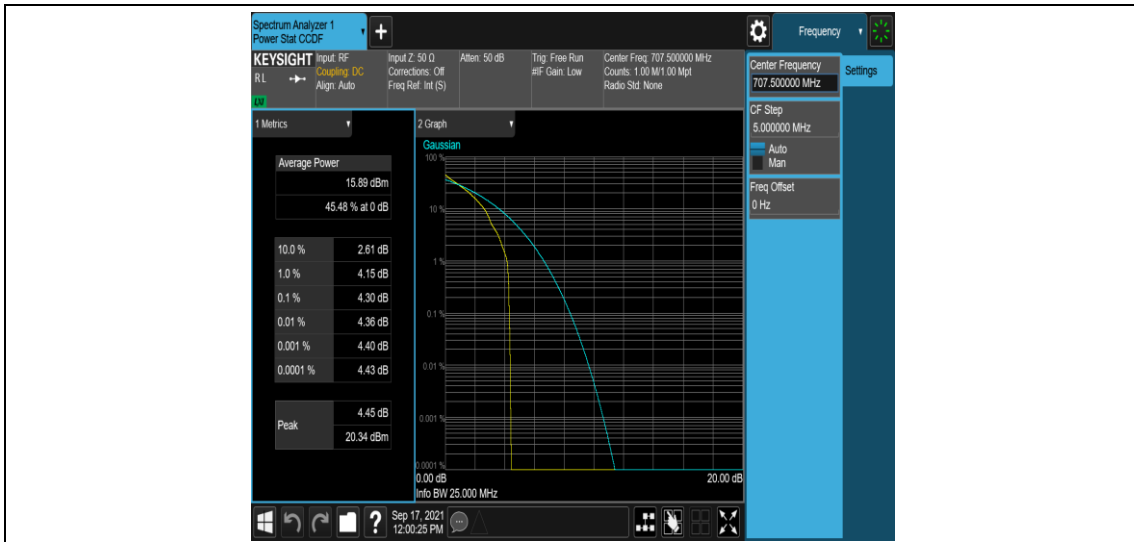

Band12-10MHz-QPSK-23095-1RB#0