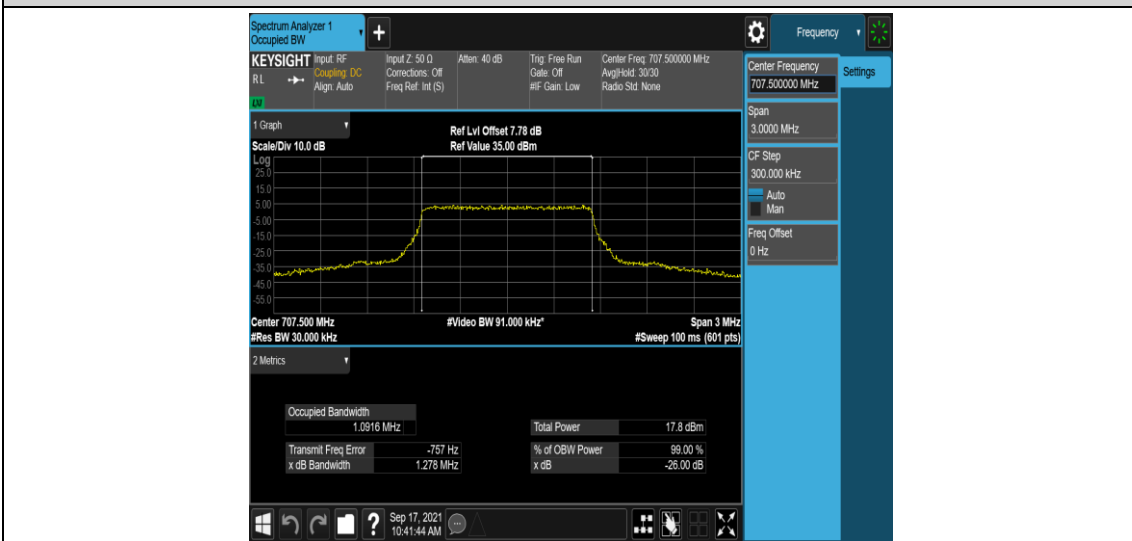

Band12-1.4MHz-QPSK-23095-6RB#0