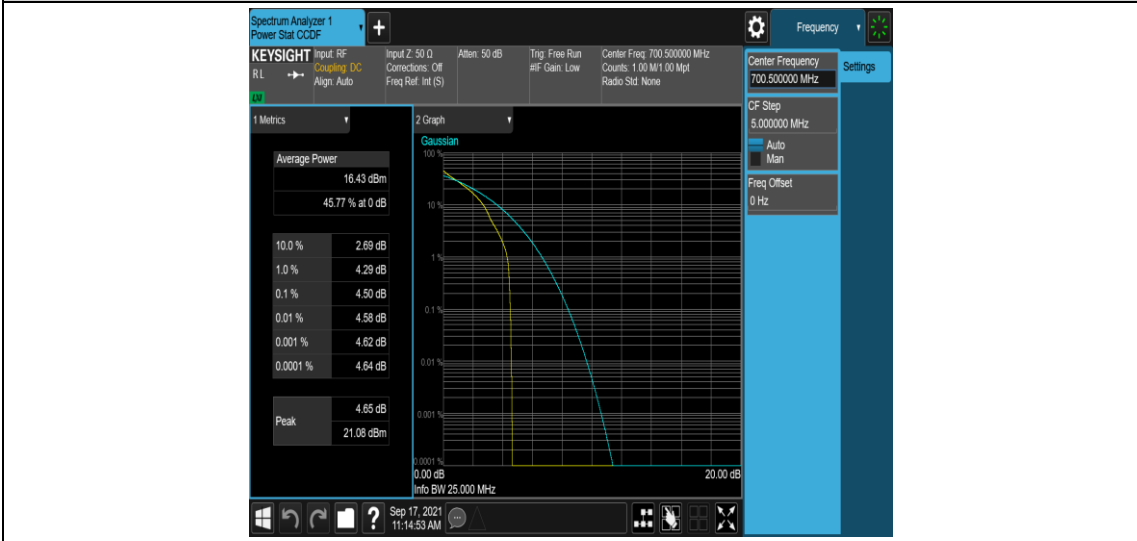

Band12-1.4MHz-16QAM-23017-6RB#0

Band12-1.4MHz-16QAM-23095-1RB#0

Band12-1.4MHz-16QAM-23095-6RB#0

Band12-1.4MHz-16QAM-23173-1RB#0

Band12-1.4MHz-16QAM-23173-6RB#0

Band12-3MHz-QPSK-23025-1RB#0

Band12-3MHz-QPSK-23025-15RB#0