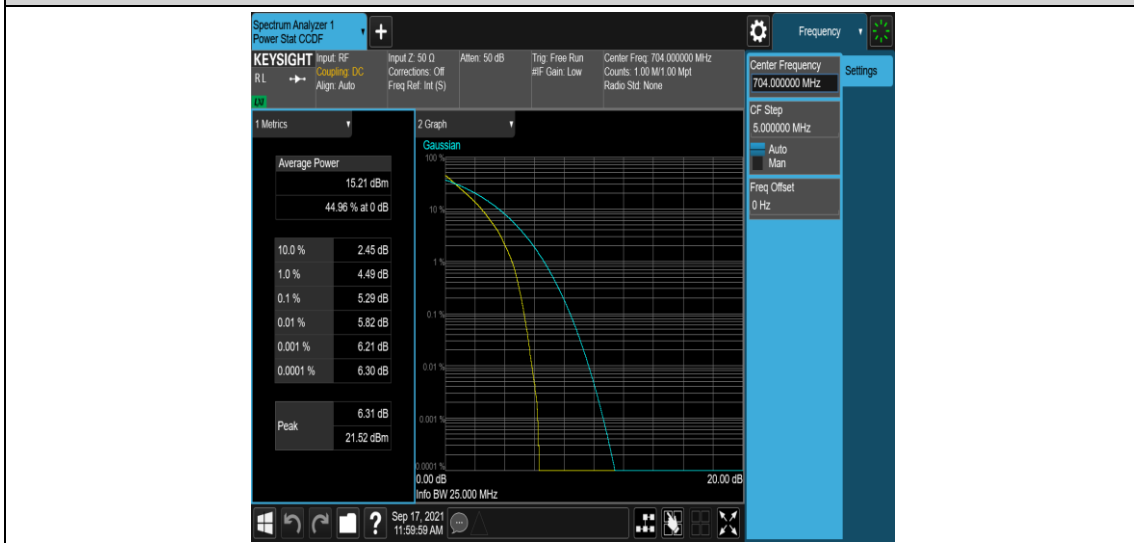

Band12-10MHz-QPSK-23060-50RB#0