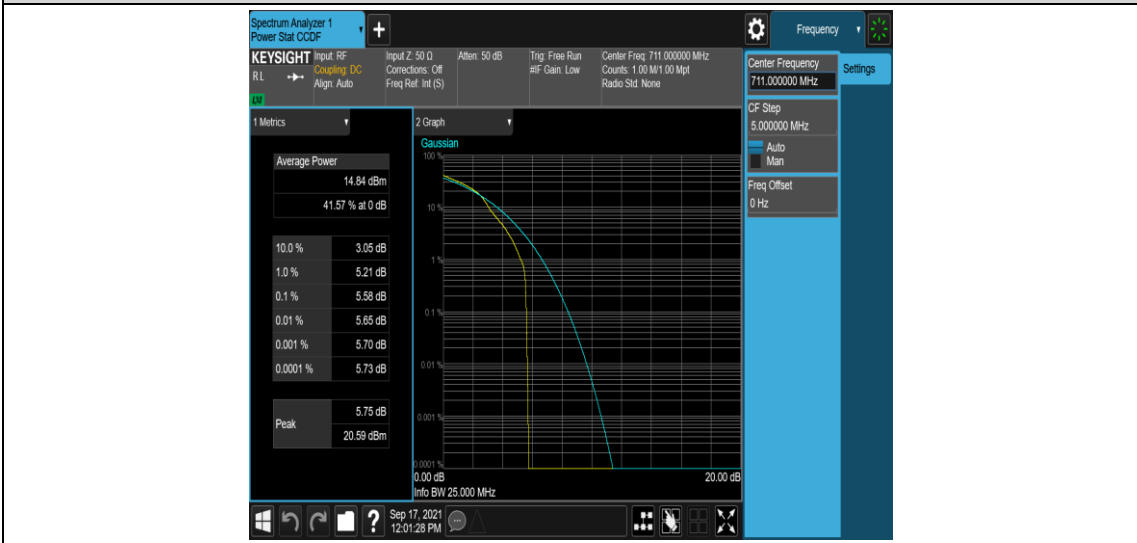

Band12-10MHz-16QAM-23060-1RB#0

Band12-10MHz-16QAM-23060-50RB#0

Band12-10MHz-16QAM-23095-1RB#0

Band12-10MHz-16QAM-23095-50RB#0

Band12-10MHz-16QAM-23130-1RB#0

Band12-10MHz-16QAM-23130-50RB#0

Appendix C: 26dB Bandwidth and Occupied Bandwidth