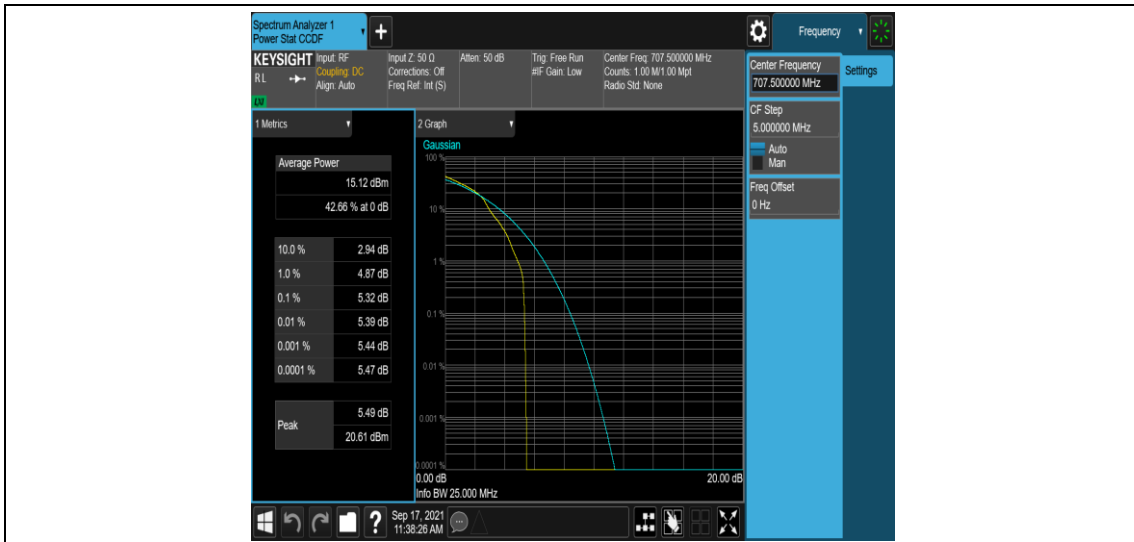

Band12-5MHz-QPSK-23155-1RB#0

Band12-5MHz-QPSK-23155-25RB#0

Band12-5MHz-16QAM-23035-1RB#0

Band12-5MHz-16QAM-23035-25RB#0

Band12-5MHz-16QAM-23095-1RB#0

Band12-5MHz-16QAM-23095-25RB#0

Band12-5MHz-16QAM-23155-1RB#0