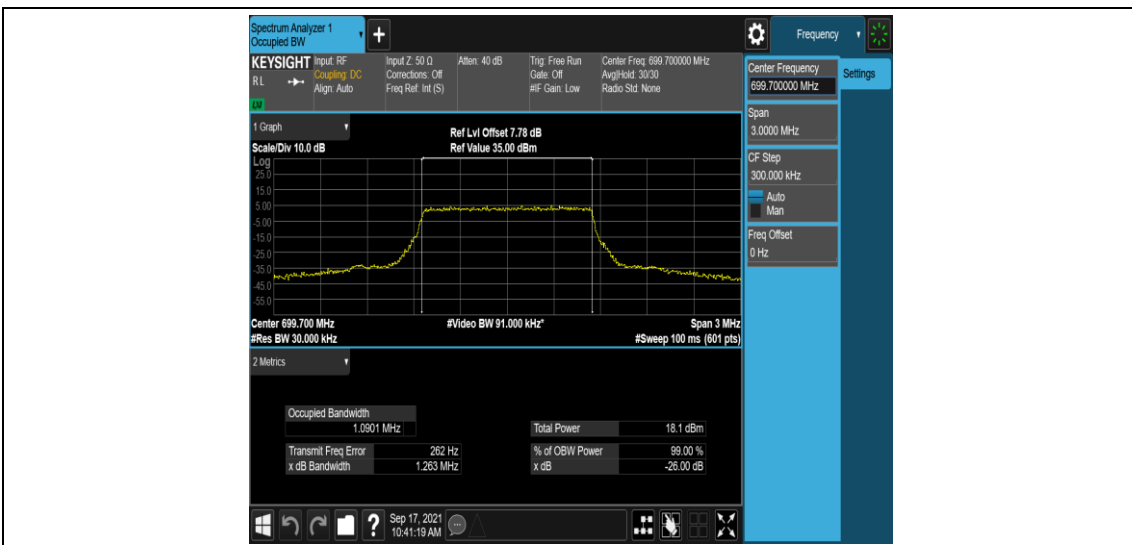

Test Graphs

Band12-1.4MHz-QPSK-23017-6RB#0