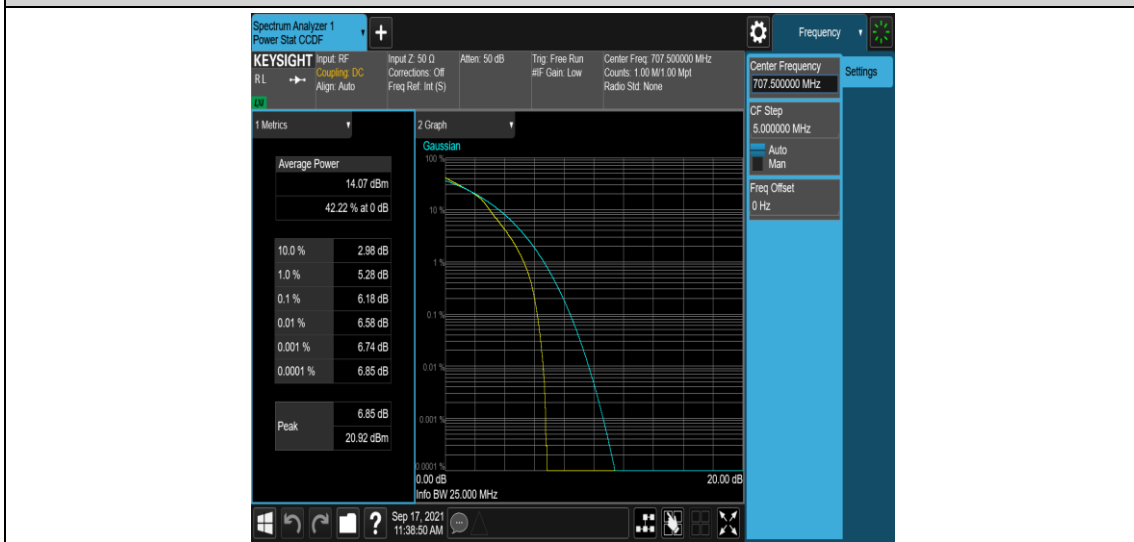

Band12-5MHz-QPSK-23155-1RB#0

Band12-5MHz-QPSK-23155-25RB#0

Band12-5MHz-16QAM-23035-1RB#0

Band12-5MHz-16QAM-23035-25RB#0

Band12-5MHz-16QAM-23095-1RB#0

Band12-5MHz-16QAM-23095-25RB#0

Band12-5MHz-16QAM-23155-1RB#0