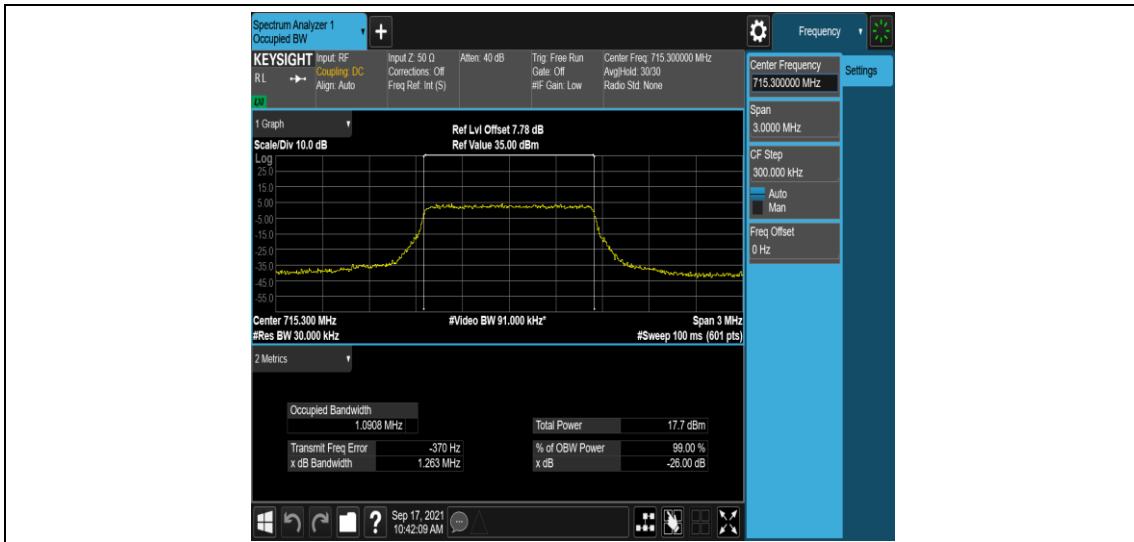

Band12-1.4MHz-QPSK-23173-6RB#0