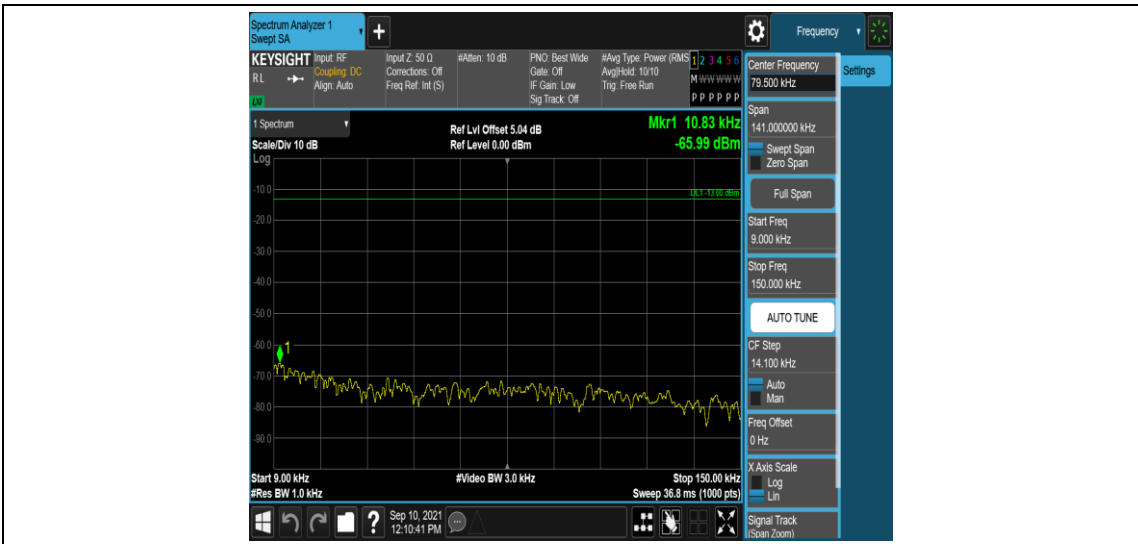

Band5-1.4MHz-QPSK-20643-1RB#0-Range2:0.15~30MHz

Band5-1.4MHz-QPSK-20643-1RB#0-Range3:30~1000MHz

Band5-1.4MHz-QPSK-20643-1RB#0-Range4:1000~10000MHz

Band5-1.4MHz-16QAM-20407-1RB#0-Range1:0.009~0.15MHz

Band5-1.4MHz-16QAM-20407-1RB#0-Range2:0.15~30MHz

Band5-1.4MHz-16QAM-20407-1RB#0-Range3:30~1000MHz

Band5-1.4MHz-16QAM-20407-1RB#0-Range4:1000~10000MHz

Band5-1.4MHz-16QAM-20525-1RB#0-Range1:0.009~0.15MHz

Band5-1.4MHz-16QAM-20525-1RB#0-Range2:0.15~30MHz

Band5-1.4MHz-16QAM-20525-1RB#0-Range3:30~1000MHz