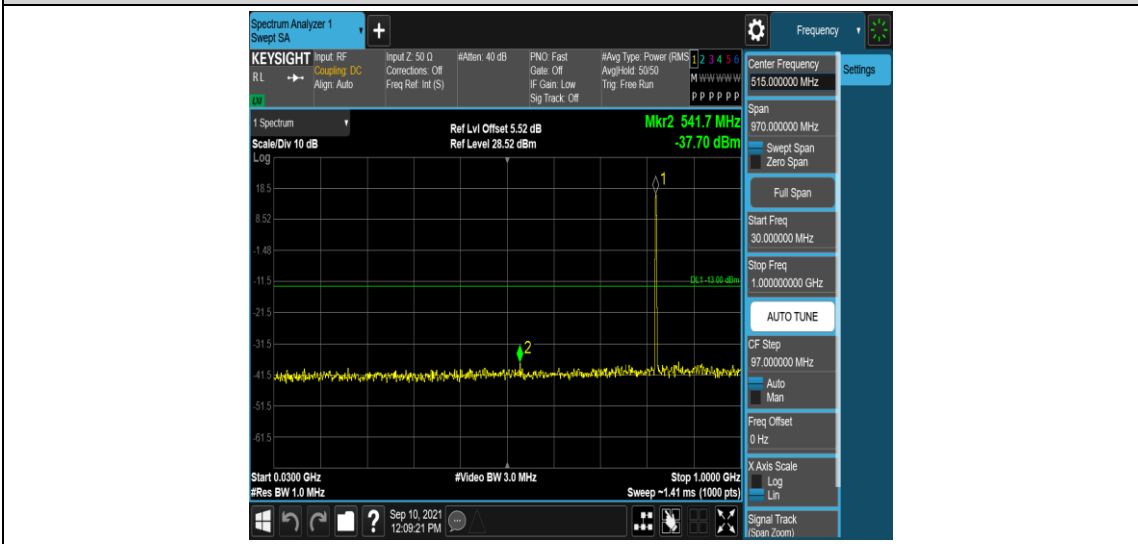

Band5-1.4MHz-QPSK-20643-1RB#0-Range2:0.15~30MHz

Band5-1.4MHz-QPSK-20643-1RB#0-Range3:30~1000MHz

Band5-1.4MHz-QPSK-20643-1RB#0-Range4:1000~10000MHz

Band5-1.4MHz-16QAM-20407-1RB#0-Range1:0.009~0.15MHz

Band5-1.4MHz-16QAM-20407-1RB#0-Range2:0.15~30MHz