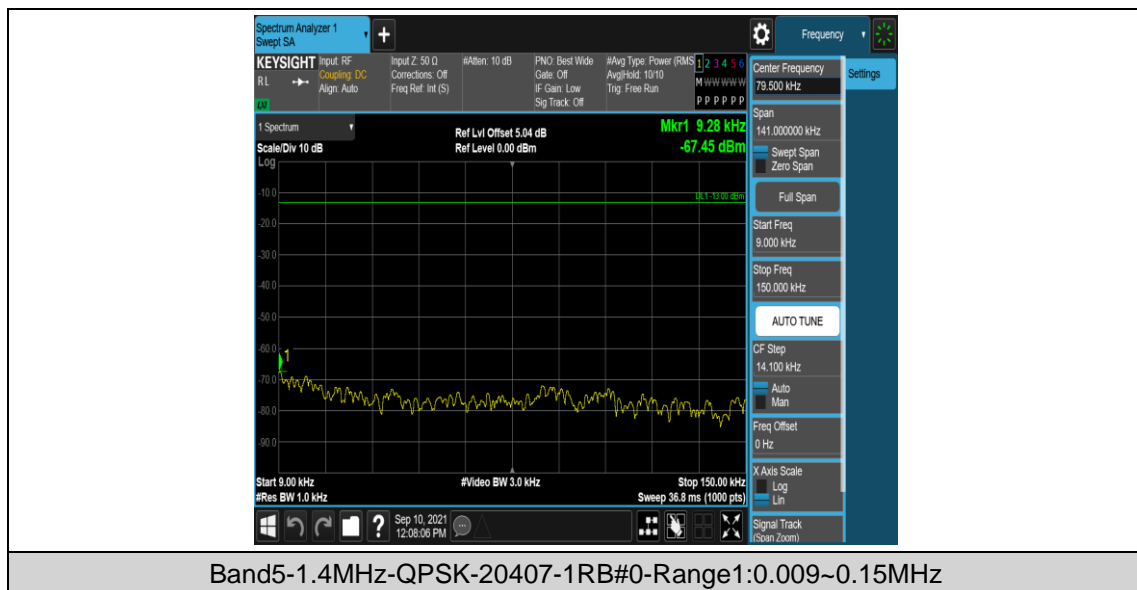

Band5	10MHz	QPSK	20525	1RB#0	-64.51	PASS
Band5	10MHz	QPSK	20525	1RB#0	-37.75	PASS
Band5	10MHz	QPSK	20525	1RB#0	-44.06	PASS
Band5	10MHz	QPSK	20600	1RB#0	-66.23	PASS
Band5	10MHz	QPSK	20600	1RB#0	-66.75	PASS
Band5	10MHz	QPSK	20600	1RB#0	-37.92	PASS
Band5	10MHz	QPSK	20600	1RB#0	-43.26	PASS
Band5	10MHz	16QAM	20450	1RB#0	-66.28	PASS
Band5	10MHz	16QAM	20450	1RB#0	-68.96	PASS
Band5	10MHz	16QAM	20450	1RB#0	-37.31	PASS
Band5	10MHz	16QAM	20450	1RB#0	-43.86	PASS
Band5	10MHz	16QAM	20525	1RB#0	-64.86	PASS
Band5	10MHz	16QAM	20525	1RB#0	-67.31	PASS
Band5	10MHz	16QAM	20525	1RB#0	-37.29	PASS
Band5	10MHz	16QAM	20525	1RB#0	-38.61	PASS
Band5	10MHz	16QAM	20600	1RB#0	-65.07	PASS
Band5	10MHz	16QAM	20600	1RB#0	-69.71	PASS
Band5	10MHz	16QAM	20600	1RB#0	-38.23	PASS
Band5	10MHz	16QAM	20600	1RB#0	-44.48	PASS

Test Graphs

Band5-1.4MHz-QPSK-20407-1RB#0-Range1:0.009~0.15MHz