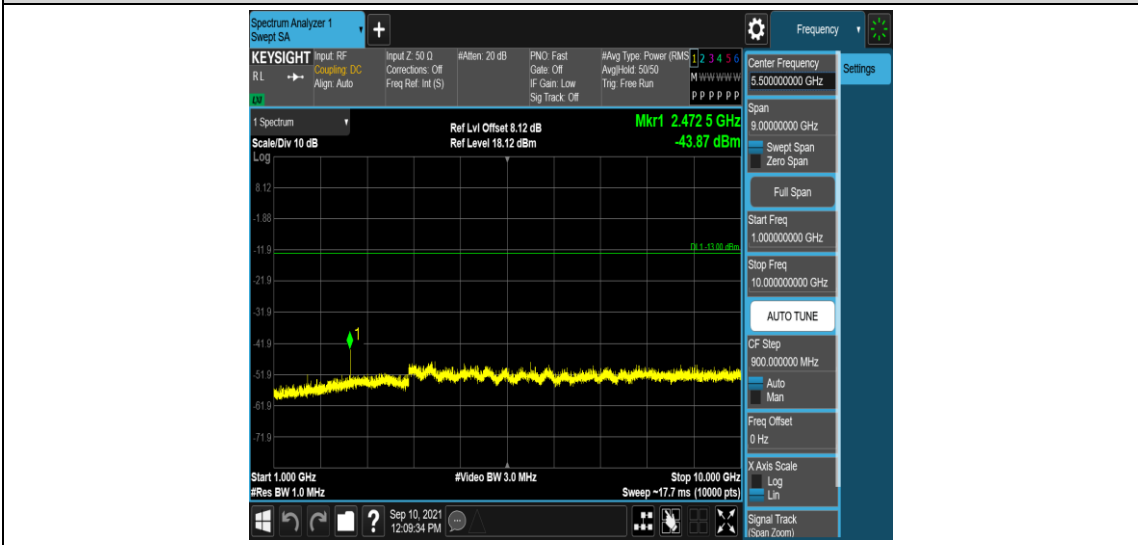

Band5-1.4MHz-16QAM-20407-1RB#0-Range4:1000~10000MHz