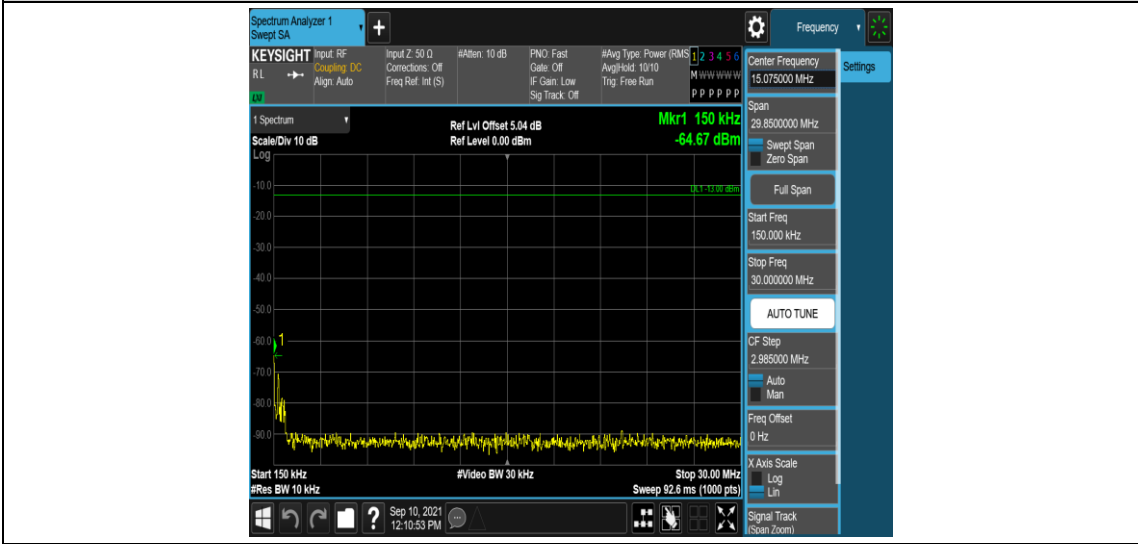

Band5-1.4MHz-QPSK-20643-1RB#0-Range2:0.15~30MHz

Band5-1.4MHz-QPSK-20643-1RB#0-Range3:30~1000MHz

Band5-1.4MHz-QPSK-20643-1RB#0-Range4:1000~10000MHz

Band5-1.4MHz-16QAM-20407-1RB#0-Range1:0.009~0.15MHz

Band5-1.4MHz-16QAM-20407-1RB#0-Range2:0.15~30MHz

Band5-1.4MHz-16QAM-20407-1RB#0-Range3:30~1000MHz

Band5-1.4MHz-16QAM-20407-1RB#0-Range4:1000~10000MHz

Band5-1.4MHz-16QAM-20525-1RB#0-Range1:0.009~0.15MHz

Band5-1.4MHz-16QAM-20525-1RB#0-Range2:0.15~30MHz

Band5-1.4MHz-16QAM-20525-1RB#0-Range3:30~1000MHz