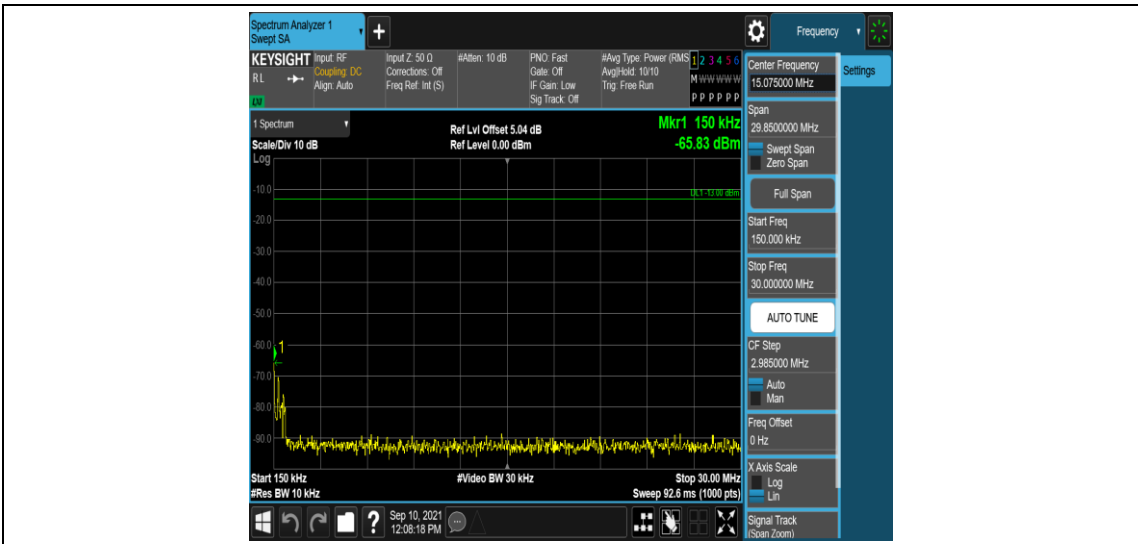

Band5-1.4MHz-QPSK-20407-1RB#0-Range2:0.15~30MHz