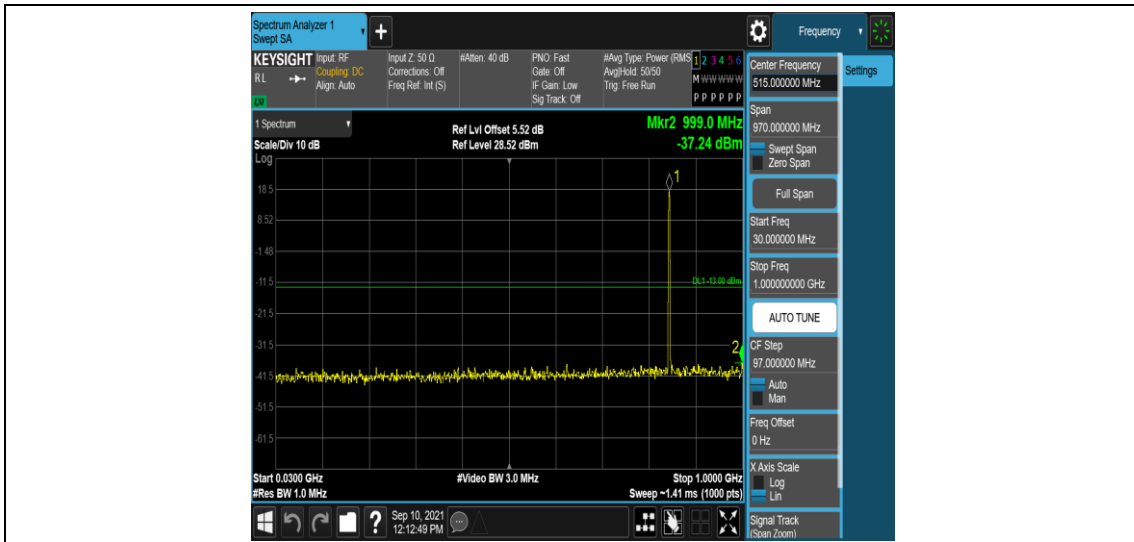

Band5-1.4MHz-16QAM-20643-1RB#0-Range3:30~1000MHz