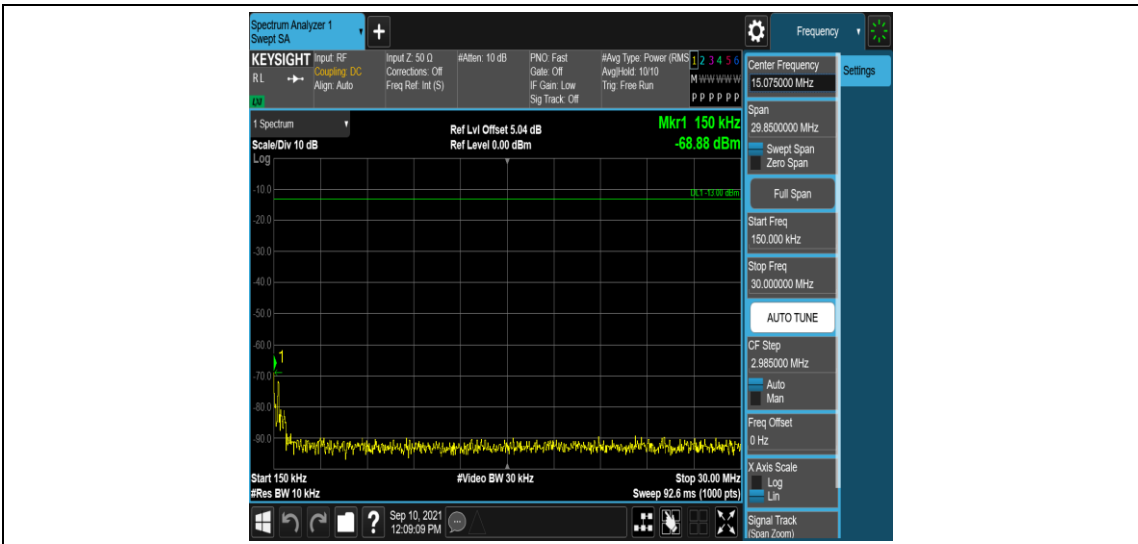

Band5-1.4MHz-QPSK-20643-1RB#0-Range2:0.15~30MHz

Band5-1.4MHz-QPSK-20643-1RB#0-Range3:30~1000MHz

Band5-1.4MHz-QPSK-20643-1RB#0-Range4:1000~10000MHz

Band5-1.4MHz-16QAM-20407-1RB#0-Range1:0.009~0.15MHz

Band5-1.4MHz-16QAM-20407-1RB#0-Range2:0.15~30MHz

Band5-1.4MHz-16QAM-20407-1RB#0-Range3:30~1000MHz

Band5-1.4MHz-16QAM-20407-1RB#0-Range4:1000~10000MHz

Band5-1.4MHz-16QAM-20525-1RB#0-Range1:0.009~0.15MHz

Band5-1.4MHz-16QAM-20525-1RB#0-Range2:0.15~30MHz

Band5-1.4MHz-16QAM-20525-1RB#0-Range3:30~1000MHz