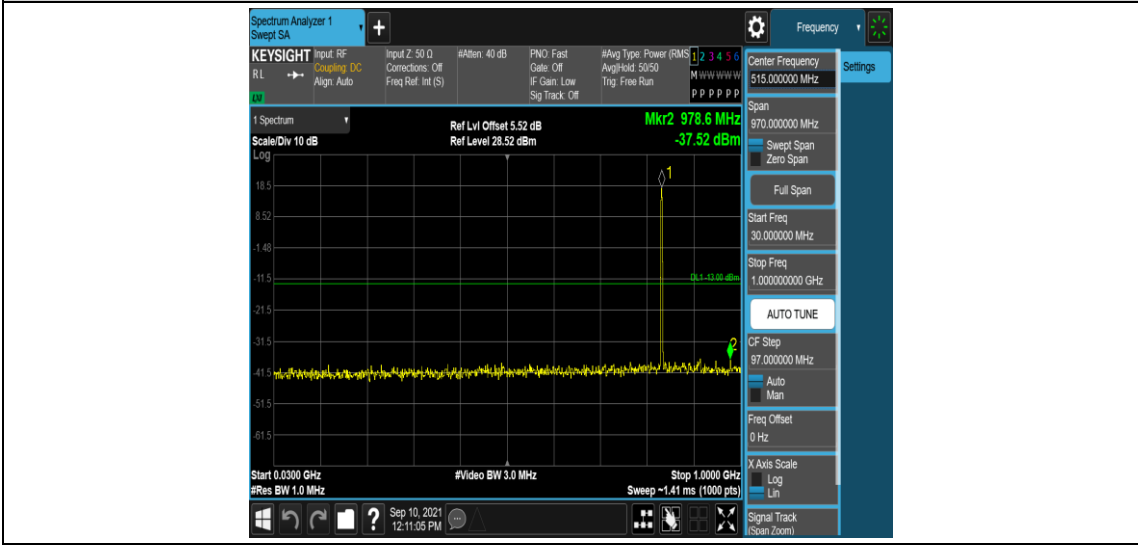

Band5-1.4MHz-16QAM-20407-1RB#0-Range3:30~1000MHz

Band5-1.4MHz-16QAM-20407-1RB#0-Range4:1000~10000MHz

Band5-1.4MHz-16QAM-20525-1RB#0-Range1:0.009~0.15MHz

Band5-1.4MHz-16QAM-20525-1RB#0-Range2:0.15~30MHz

Band5-1.4MHz-16QAM-20525-1RB#0-Range3:30~1000MHz