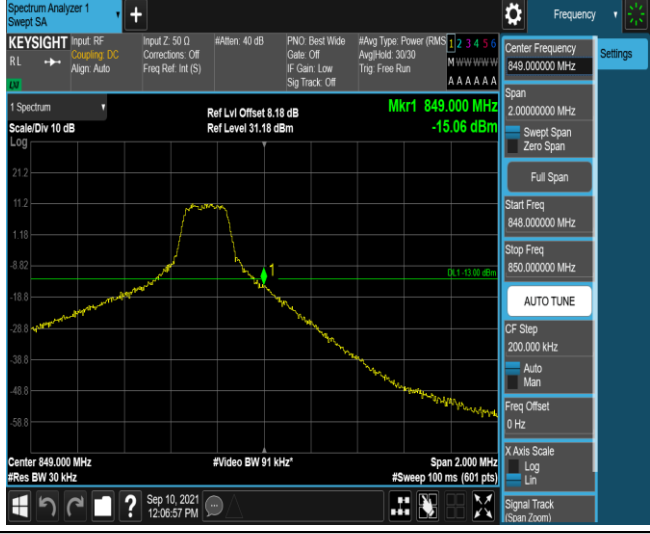

Test Graphs

Band5-1.4MHz-QPSK-20407-1RB#0

Band5-1.4MHz-QPSK-20407-1RB#5

Band5-1.4MHz-QPSK-20407-6RB#0

Band5-1.4MHz-QPSK-20643-1RB#0

Band5-1.4MHz-QPSK-20643-1RB#5

Band5-1.4MHz-QPSK-20643-6RB#0

Band5-1.4MHz-16QAM-20407-1RB#0