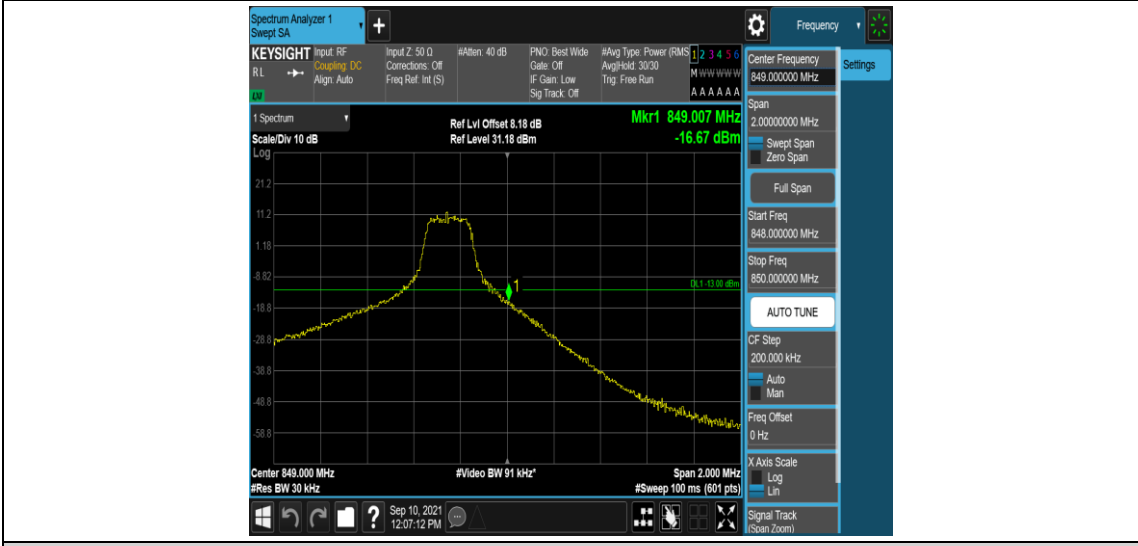

Band5-1.4MHz-16QAM-20643-1RB#5