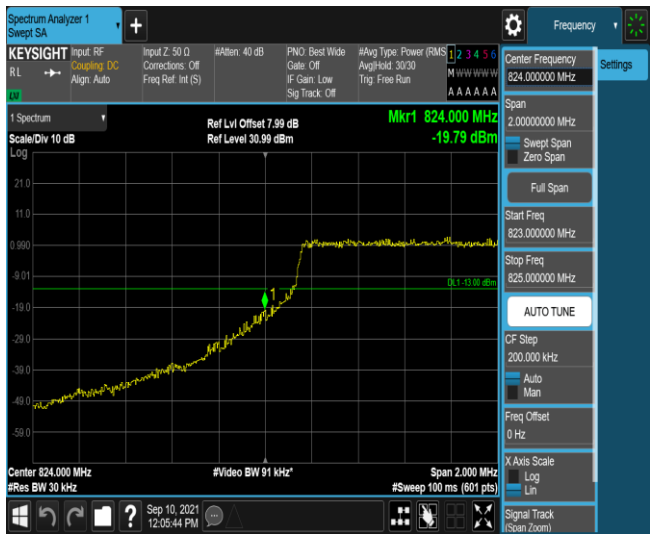

Band5-1.4MHz-QPSK-20407-1RB#5