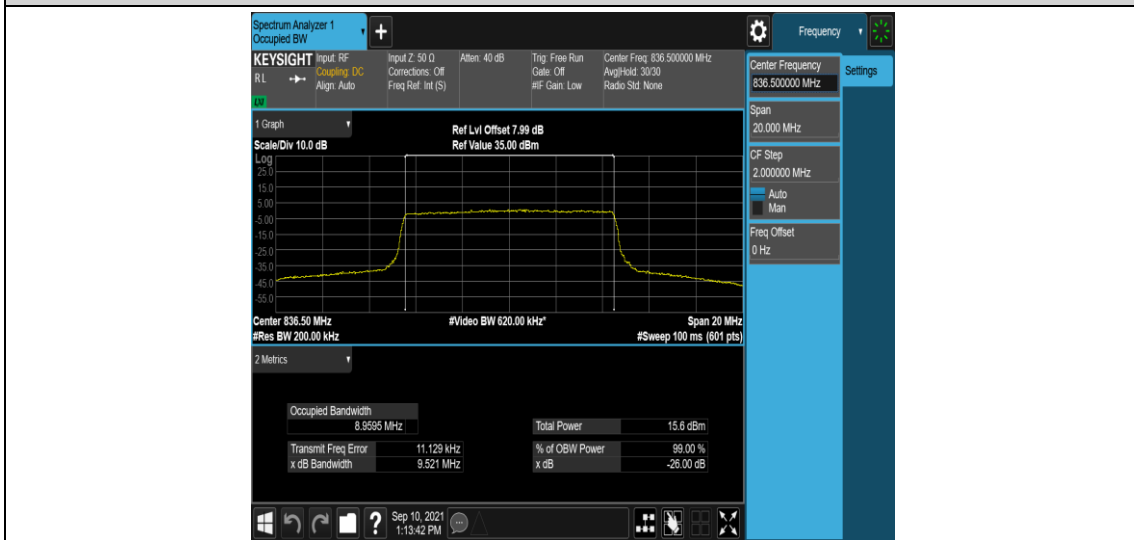

Band5-10MHz-QPSK-20450-50RB#0

Band5-10MHz-QPSK-20525-50RB#0

Band5-10MHz-QPSK-20600-50RB#0

Band5-10MHz-16QAM-20450-50RB#0

Band5-10MHz-16QAM-20525-50RB#0

Appendix D: Band Edge

Test Result

Band	Bandwidth	Modulation	Channel	RB Configuration	Verdict
Band5	1.4MHz	QPSK	20407	1RB#0	PASS
Band5	1.4MHz	QPSK	20407	1RB#5	PASS
Band5	1.4MHz	QPSK	20407	6RB#0	PASS
Band5	1.4MHz	QPSK	20643	1RB#0	PASS
Band5	1.4MHz	QPSK	20643	1RB#5	PASS
Band5	1.4MHz	QPSK	20643	6RB#0	PASS
Band5	1.4MHz	16QAM	20407	1RB#0	PASS
Band5	1.4MHz	16QAM	20407	1RB#5	PASS
Band5	1.4MHz	16QAM	20407	6RB#0	PASS
Band5	1.4MHz	16QAM	20643	1RB#0	PASS
Band5	1.4MHz	16QAM	20643	1RB#5	PASS
Band5	1.4MHz	16QAM	20643	6RB#0	PASS
Band5	3MHz	QPSK	20415	1RB#0	PASS
Band5	3MHz	QPSK	20415	1RB#14	PASS
Band5	3MHz	QPSK	20415	15RB#0	PASS
Band5	3MHz	QPSK	20635	1RB#0	PASS
Band5	3MHz	QPSK	20635	1RB#14	PASS
Band5	3MHz	QPSK	20635	15RB#0	PASS
Band5	3MHz	16QAM	20415	1RB#0	PASS
Band5	3MHz	16QAM	20415	1RB#14	PASS
Band5	3MHz	16QAM	20415	15RB#0	PASS
Band5	3MHz	16QAM	20635	1RB#0	PASS
Band5	3MHz	16QAM	20635	1RB#14	PASS
Band5	3MHz	16QAM	20635	15RB#0	PASS
Band5	5MHz	QPSK	20425	1RB#0	PASS
Band5	5MHz	QPSK	20425	1RB#24	PASS
Band5	5MHz	QPSK	20425	25RB#0	PASS
Band5	5MHz	QPSK	20625	1RB#0	PASS
Band5	5MHz	QPSK	20625	1RB#24	PASS
Band5	5MHz	QPSK	20625	25RB#0	PASS
Band5	5MHz	16QAM	20425	1RB#0	PASS
Band5	5MHz	16QAM	20425	1RB#24	PASS
Band5	5MHz	16QAM	20425	25RB#0	PASS
Band5	5MHz	16QAM	20625	1RB#0	PASS
Band5	5MHz	16QAM	20625	1RB#24	PASS