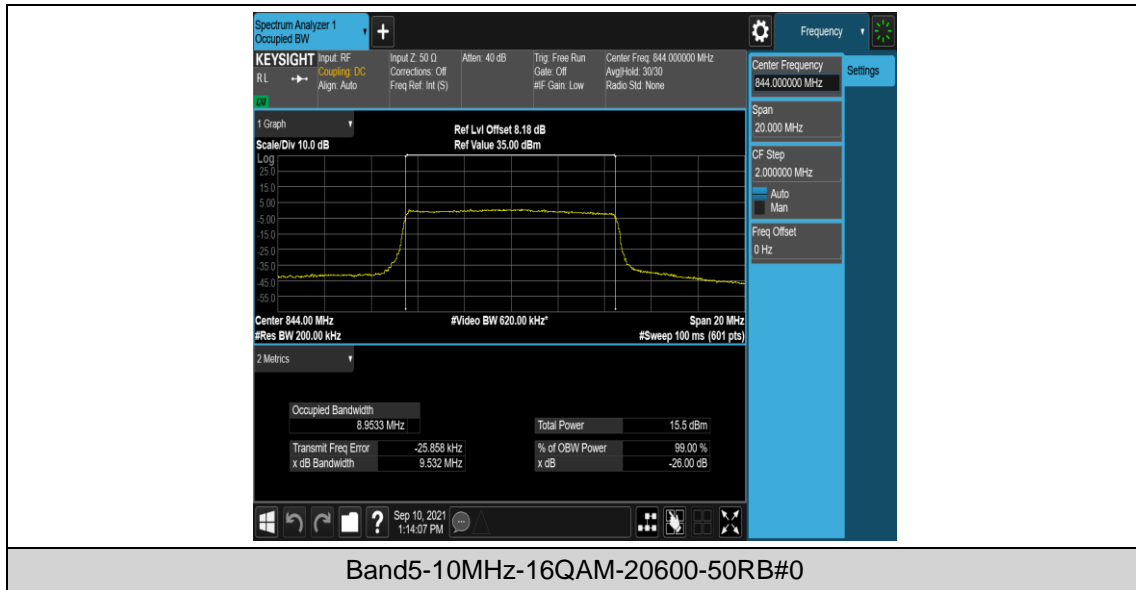

Band5-10MHz-QPSK-20450-50RB#0

Band5-10MHz-QPSK-20525-50RB#0

Band5-10MHz-QPSK-20600-50RB#0

Band5-10MHz-16QAM-20450-50RB#0

Band5-10MHz-16QAM-20525-50RB#0

Appendix D: Band Edge

Test Result

Band	Bandwidth	Modulation	Channel	RB Configuration	Verdict
Band5	1.4MHz	QPSK	20407	1RB#0	PASS
Band5	1.4MHz	QPSK	20407	1RB#5	PASS
Band5	1.4MHz	QPSK	20407	6RB#0	PASS
Band5	1.4MHz	QPSK	20643	1RB#0	PASS
Band5	1.4MHz	QPSK	20643	1RB#5	PASS
Band5	1.4MHz	QPSK	20643	6RB#0	PASS
Band5	1.4MHz	16QAM	20407	1RB#0	PASS
Band5	1.4MHz	16QAM	20407	1RB#5	PASS
Band5	1.4MHz	16QAM	20407	6RB#0	PASS
Band5	1.4MHz	16QAM	20643	1RB#0	PASS
Band5	1.4MHz	16QAM	20643	1RB#5	PASS
Band5	1.4MHz	16QAM	20643	6RB#0	PASS
Band5	3MHz	QPSK	20415	1RB#0	PASS
Band5	3MHz	QPSK	20415	1RB#14	PASS
Band5	3MHz	QPSK	20415	15RB#0	PASS
Band5	3MHz	QPSK	20635	1RB#0	PASS
Band5	3MHz	QPSK	20635	1RB#14	PASS
Band5	3MHz	QPSK	20635	15RB#0	PASS
Band5	3MHz	16QAM	20415	1RB#0	PASS
Band5	3MHz	16QAM	20415	1RB#14	PASS
Band5	3MHz	16QAM	20415	15RB#0	PASS
Band5	3MHz	16QAM	20635	1RB#0	PASS
Band5	3MHz	16QAM	20635	1RB#14	PASS
Band5	3MHz	16QAM	20635	15RB#0	PASS
Band5	5MHz	QPSK	20425	1RB#0	PASS
Band5	5MHz	QPSK	20425	1RB#24	PASS
Band5	5MHz	QPSK	20425	25RB#0	PASS
Band5	5MHz	QPSK	20625	1RB#0	PASS
Band5	5MHz	QPSK	20625	1RB#24	PASS
Band5	5MHz	QPSK	20625	25RB#0	PASS
Band5	5MHz	16QAM	20425	1RB#0	PASS
Band5	5MHz	16QAM	20425	1RB#24	PASS
Band5	5MHz	16QAM	20425	25RB#0	PASS
Band5	5MHz	16QAM	20625	1RB#0	PASS
Band5	5MHz	16QAM	20625	1RB#24	PASS