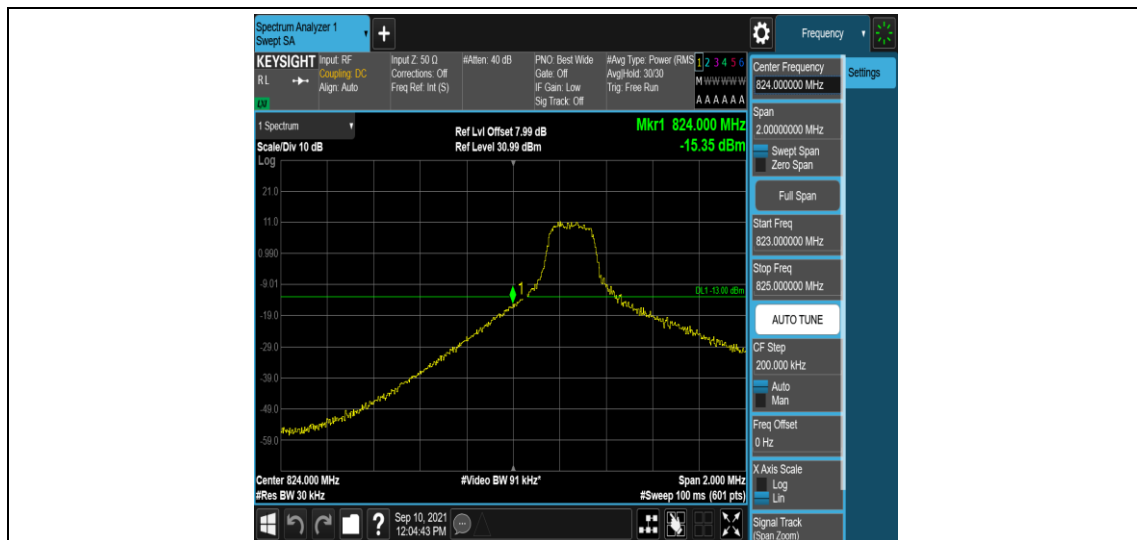

Band5	5MHz	16QAM	20625	25RB#0	PASS
Band5	10MHz	QPSK	20450	1RB#0	PASS
Band5	10MHz	QPSK	20450	1RB#49	PASS
Band5	10MHz	QPSK	20450	50RB#0	PASS
Band5	10MHz	QPSK	20600	1RB#0	PASS
Band5	10MHz	QPSK	20600	1RB#49	PASS
Band5	10MHz	QPSK	20600	50RB#0	PASS
Band5	10MHz	16QAM	20450	1RB#0	PASS
Band5	10MHz	16QAM	20450	1RB#49	PASS
Band5	10MHz	16QAM	20450	50RB#0	PASS
Band5	10MHz	16QAM	20600	1RB#0	PASS
Band5	10MHz	16QAM	20600	1RB#49	PASS
Band5	10MHz	16QAM	20600	50RB#0	PASS

Test Graphs

Band5-1.4MHz-QPSK-20407-1RB#0