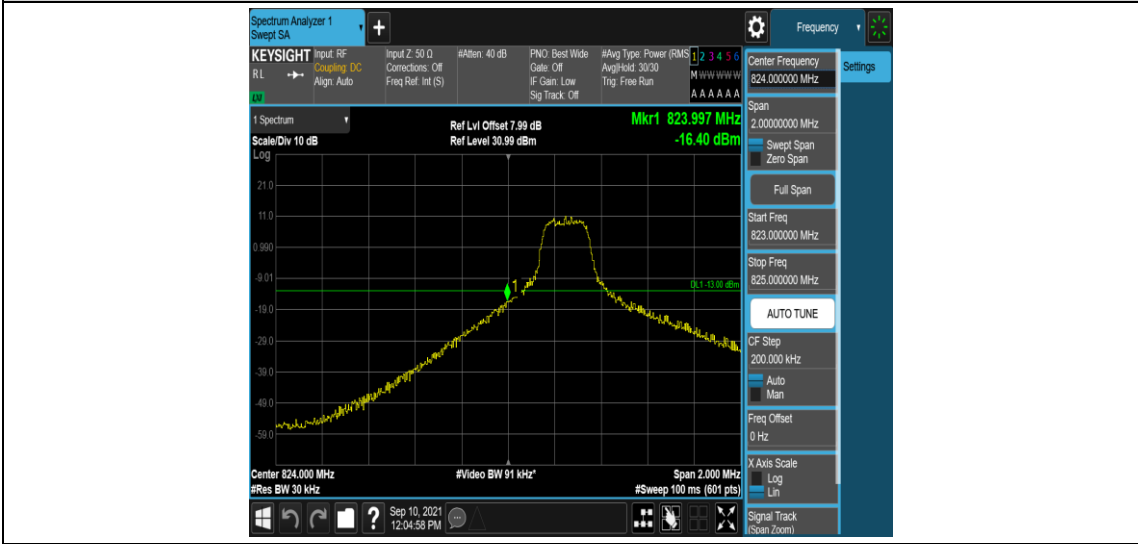

Test Graphs

Band5-1.4MHz-QPSK-20407-1RB#0

Band5-1.4MHz-QPSK-20407-1RB#5

Band5-1.4MHz-QPSK-20407-6RB#0

Band5-1.4MHz-QPSK-20643-1RB#0

Band5-1.4MHz-QPSK-20643-1RB#5

Band5-1.4MHz-QPSK-20643-6RB#0

Band5-1.4MHz-16QAM-20407-1RB#0