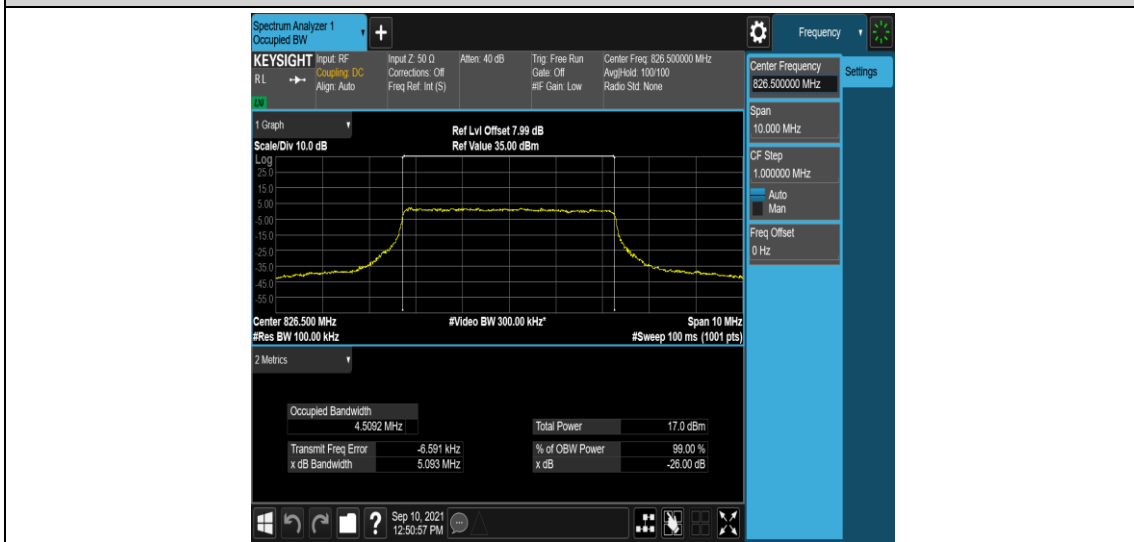

Band5-3MHz-16QAM-20635-15RB#0

Band5-5MHz-QPSK-20425-25RB#0

Band5-5MHz-QPSK-20525-25RB#0

Band5-5MHz-QPSK-20625-25RB#0

Band5-5MHz-16QAM-20425-25RB#0

Band5-5MHz-16QAM-20525-25RB#0

Band5-5MHz-16QAM-20625-25RB#0

Band5-10MHz-QPSK-20450-50RB#0

Band5-10MHz-QPSK-20525-50RB#0

Band5-10MHz-QPSK-20600-50RB#0

Band5-10MHz-16QAM-20450-50RB#0

Band5-10MHz-16QAM-20525-50RB#0

Appendix D: Band Edge

Test Result

Band	Bandwidth	Modulation	Channel	RB Configuration	Verdict
Band5	1.4MHz	QPSK	20407	1RB#0	PASS
Band5	1.4MHz	QPSK	20407	1RB#5	PASS
Band5	1.4MHz	QPSK	20407	6RB#0	PASS
Band5	1.4MHz	QPSK	20643	1RB#0	PASS
Band5	1.4MHz	QPSK	20643	1RB#5	PASS
Band5	1.4MHz	QPSK	20643	6RB#0	PASS
Band5	1.4MHz	16QAM	20407	1RB#0	PASS
Band5	1.4MHz	16QAM	20407	1RB#5	PASS
Band5	1.4MHz	16QAM	20407	6RB#0	PASS
Band5	1.4MHz	16QAM	20643	1RB#0	PASS
Band5	1.4MHz	16QAM	20643	1RB#5	PASS
Band5	1.4MHz	16QAM	20643	6RB#0	PASS
Band5	3MHz	QPSK	20415	1RB#0	PASS
Band5	3MHz	QPSK	20415	1RB#14	PASS
Band5	3MHz	QPSK	20415	15RB#0	PASS
Band5	3MHz	QPSK	20635	1RB#0	PASS
Band5	3MHz	QPSK	20635	1RB#14	PASS
Band5	3MHz	QPSK	20635	15RB#0	PASS
Band5	3MHz	16QAM	20415	1RB#0	PASS
Band5	3MHz	16QAM	20415	1RB#14	PASS
Band5	3MHz	16QAM	20415	15RB#0	PASS
Band5	3MHz	16QAM	20635	1RB#0	PASS
Band5	3MHz	16QAM	20635	1RB#14	PASS
Band5	3MHz	16QAM	20635	15RB#0	PASS
Band5	5MHz	QPSK	20425	1RB#0	PASS
Band5	5MHz	QPSK	20425	1RB#24	PASS
Band5	5MHz	QPSK	20425	25RB#0	PASS
Band5	5MHz	QPSK	20625	1RB#0	PASS
Band5	5MHz	QPSK	20625	1RB#24	PASS
Band5	5MHz	QPSK	20625	25RB#0	PASS
Band5	5MHz	16QAM	20425	1RB#0	PASS
Band5	5MHz	16QAM	20425	1RB#24	PASS
Band5	5MHz	16QAM	20425	25RB#0	PASS
Band5	5MHz	16QAM	20625	1RB#0	PASS
Band5	5MHz	16QAM	20625	1RB#24	PASS