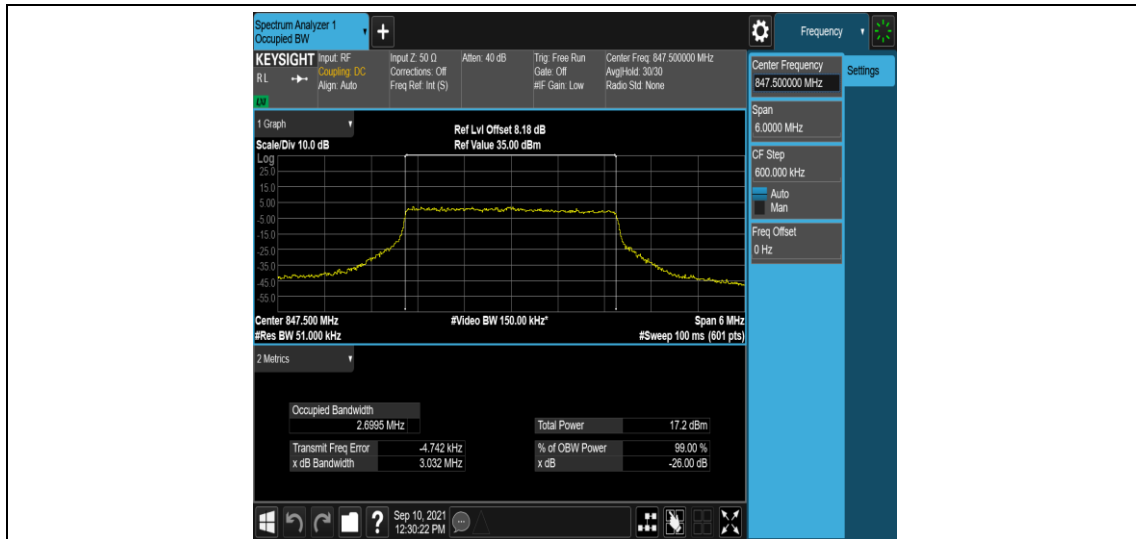

Band5-3MHz-QPSK-20635-15RB#0