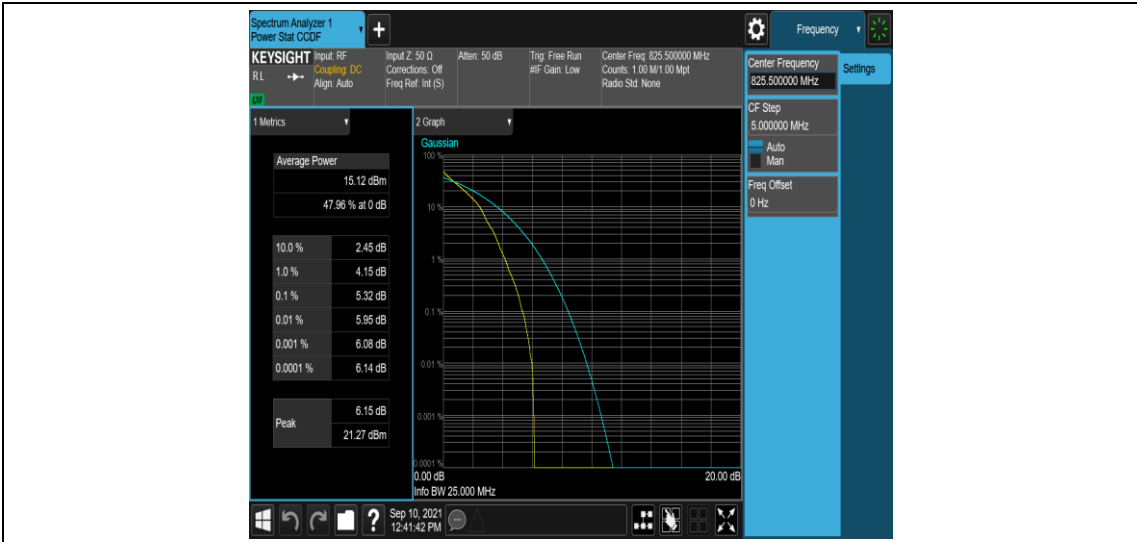

Band5-1.4MHz-16QAM-20407-6RB#0

Band5-1.4MHz-16QAM-20525-1RB#0

Band5-1.4MHz-16QAM-20525-6RB#0

Band5-1.4MHz-16QAM-20643-1RB#0

Band5-1.4MHz-16QAM-20643-6RB#0

Band5-3MHz-QPSK-20415-1RB#0

Band5-3MHz-QPSK-20415-15RB#0