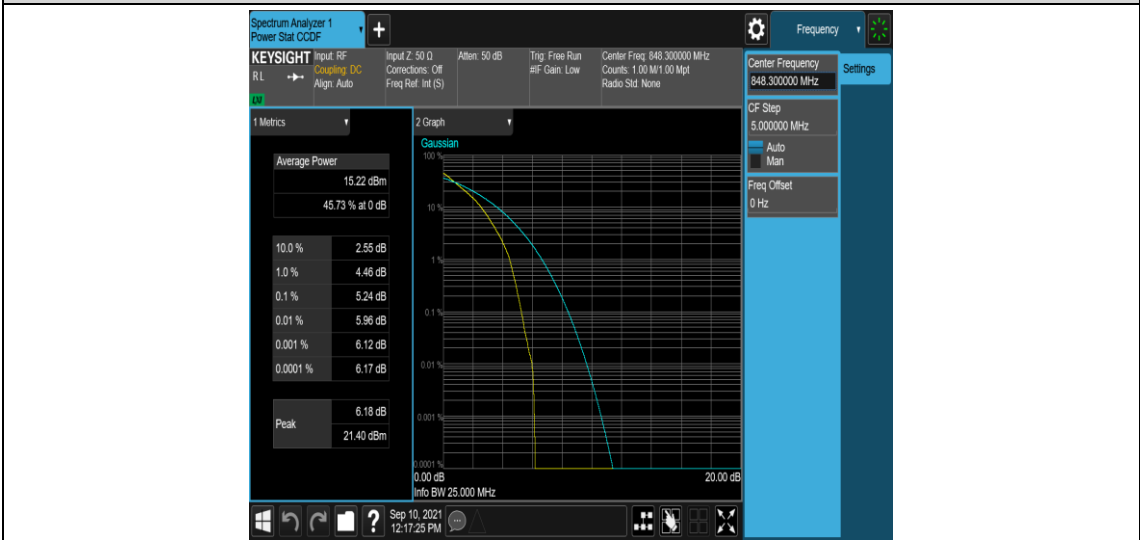

Test Graphs

Band5-1.4MHz-QPSK-20407-1RB#0

Band5-1.4MHz-QPSK-20407-6RB#0

Band5-1.4MHz-QPSK-20525-1RB#0

Band5-1.4MHz-QPSK-20525-6RB#0

Band5-1.4MHz-QPSK-20643-1RB#0

Band5-1.4MHz-QPSK-20643-6RB#0

Band5-1.4MHz-16QAM-20407-1RB#0