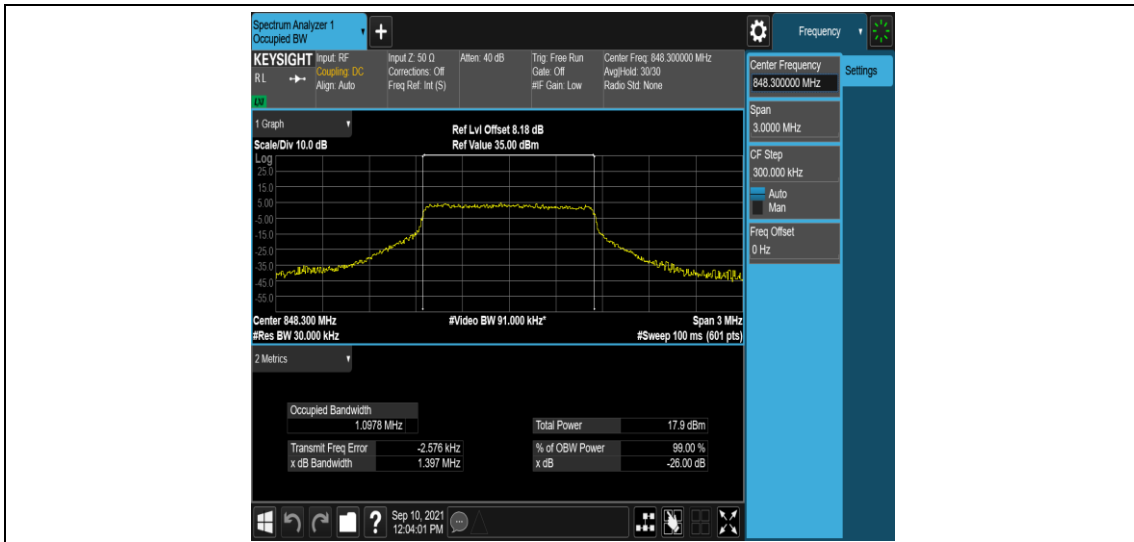

Band5-10MHz-16QAM-20525-50RB#0

Band5-10MHz-16QAM-20600-1RB#0

Band5-10MHz-16QAM-20600-50RB#0

Appendix C: 26dB Bandwidth and Occupied Bandwidth

Test Result

Band	Bandwidth	Modulation	Channel	RB Configuration	Occupied Bandwidth (MHz)	26dB Bandwidth (MHz)	Verdict
Band5	1.4MHz	QPSK	20407	6RB#0	1.0962	1.461	PASS
Band5	1.4MHz	QPSK	20525	6RB#0	1.0983	1.458	PASS
Band5	1.4MHz	QPSK	20643	6RB#0	1.0978	1.397	PASS
Band5	1.4MHz	16QAM	20407	6RB#0	1.0972	1.428	PASS
Band5	1.4MHz	16QAM	20525	6RB#0	1.0969	1.451	PASS
Band5	1.4MHz	16QAM	20643	6RB#0	1.0986	1.407	PASS
Band5	3MHz	QPSK	20415	15RB#0	2.7001	3.017	PASS
Band5	3MHz	QPSK	20525	15RB#0	2.7012	3.095	PASS
Band5	3MHz	QPSK	20635	15RB#0	2.6995	3.032	PASS
Band5	3MHz	16QAM	20415	15RB#0	2.6959	3.124	PASS
Band5	3MHz	16QAM	20525	15RB#0	2.6959	3.127	PASS
Band5	3MHz	16QAM	20635	15RB#0	2.6974	3.059	PASS
Band5	5MHz	QPSK	20425	25RB#0	4.5092	5.093	PASS
Band5	5MHz	QPSK	20525	25RB#0	4.5057	5.090	PASS
Band5	5MHz	QPSK	20625	25RB#0	4.4960	4.998	PASS
Band5	5MHz	16QAM	20425	25RB#0	4.5130	4.993	PASS
Band5	5MHz	16QAM	20525	25RB#0	4.5074	5.012	PASS
Band5	5MHz	16QAM	20625	25RB#0	4.4927	5.084	PASS
Band5	10MHz	QPSK	20450	50RB#0	9.0003	9.602	PASS
Band5	10MHz	QPSK	20525	50RB#0	8.9736	9.591	PASS
Band5	10MHz	QPSK	20600	50RB#0	8.9508	9.504	PASS
Band5	10MHz	16QAM	20450	50RB#0	8.9817	9.607	PASS
Band5	10MHz	16QAM	20525	50RB#0	8.9595	9.521	PASS
Band5	10MHz	16QAM	20600	50RB#0	8.9533	9.532	PASS

Test Graphs

Band5-1.4MHz-QPSK-20407-6RB#0

Band5-1.4MHz-QPSK-20525-6RB#0

Band5-1.4MHz-QPSK-20643-6RB#0

Band5-1.4MHz-16QAM-20407-6RB#0

Band5-1.4MHz-16QAM-20525-6RB#0

Band5-1.4MHz-16QAM-20643-6RB#0

Band5-3MHz-QPSK-20415-15RB#0