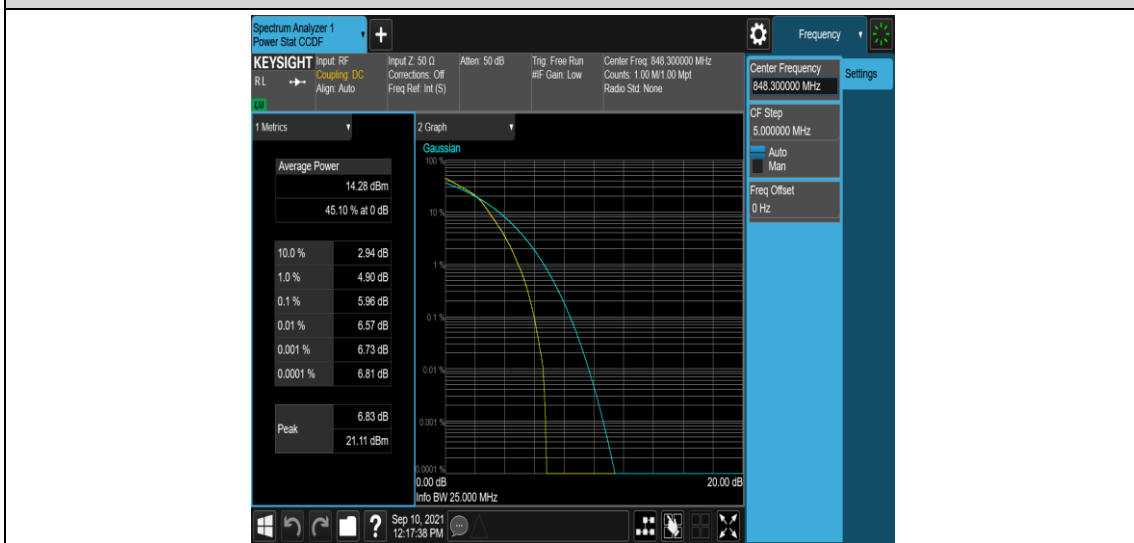

Band5-1.4MHz-16QAM-20407-6RB#0

Band5-1.4MHz-16QAM-20525-1RB#0

Band5-1.4MHz-16QAM-20525-6RB#0

Band5-1.4MHz-16QAM-20643-1RB#0

Band5-1.4MHz-16QAM-20643-6RB#0

Band5-3MHz-QPSK-20415-1RB#0

Band5-3MHz-QPSK-20415-15RB#0