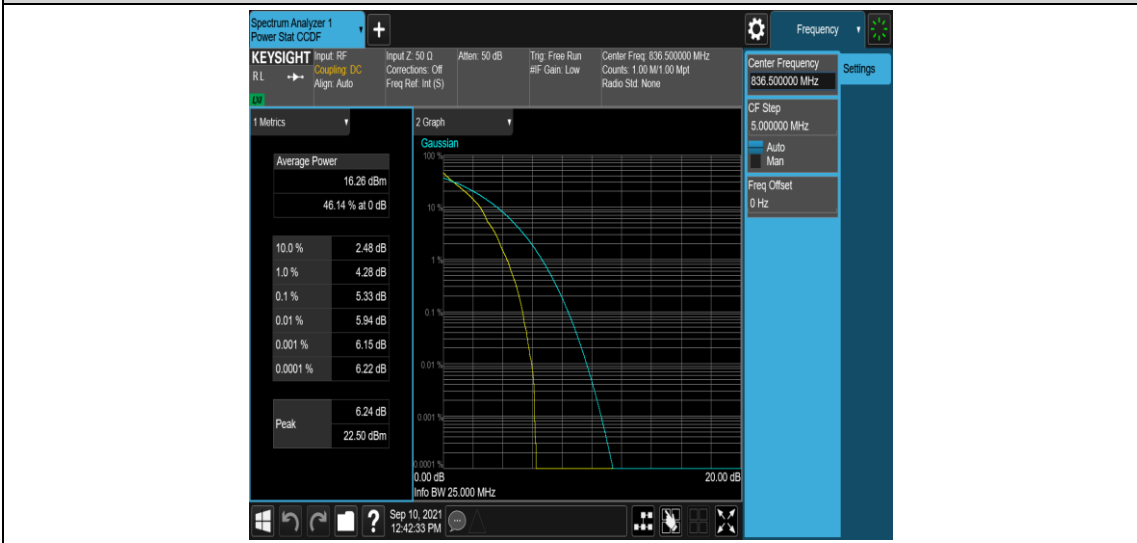

Band5-1.4MHz-16QAM-20407-6RB#0

Band5-1.4MHz-16QAM-20525-1RB#0

Band5-1.4MHz-16QAM-20525-6RB#0

Band5-1.4MHz-16QAM-20643-1RB#0

Band5-1.4MHz-16QAM-20643-6RB#0

Band5-3MHz-QPSK-20415-1RB#0

Band5-3MHz-QPSK-20415-15RB#0