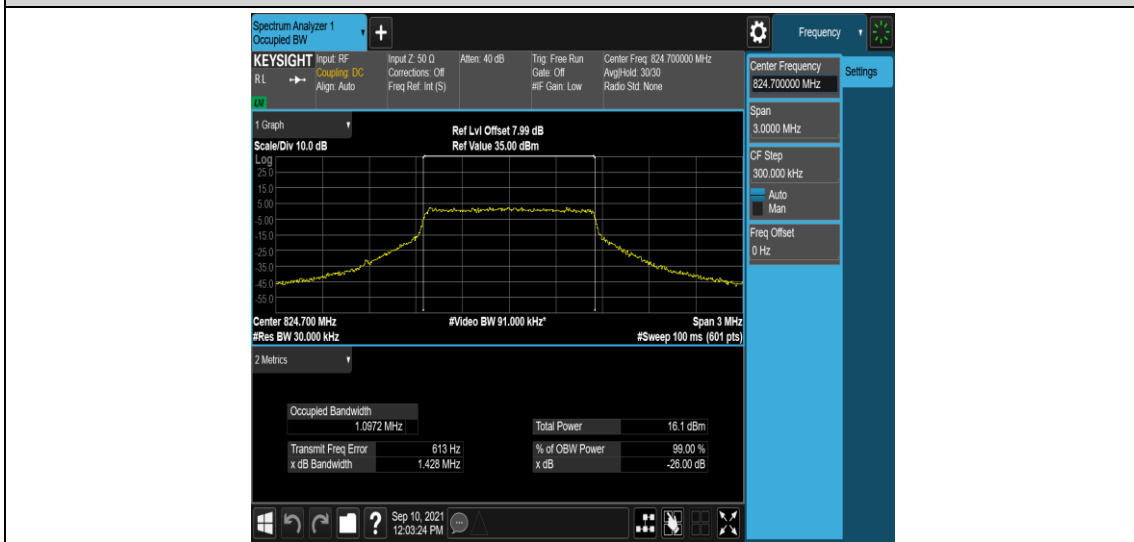

Test Graphs

Band5-1.4MHz-QPSK-20407-6RB#0

Band5-1.4MHz-QPSK-20525-6RB#0

Band5-1.4MHz-QPSK-20643-6RB#0

Band5-1.4MHz-16QAM-20407-6RB#0

Band5-1.4MHz-16QAM-20525-6RB#0

Band5-1.4MHz-16QAM-20643-6RB#0

Band5-3MHz-QPSK-20415-15RB#0