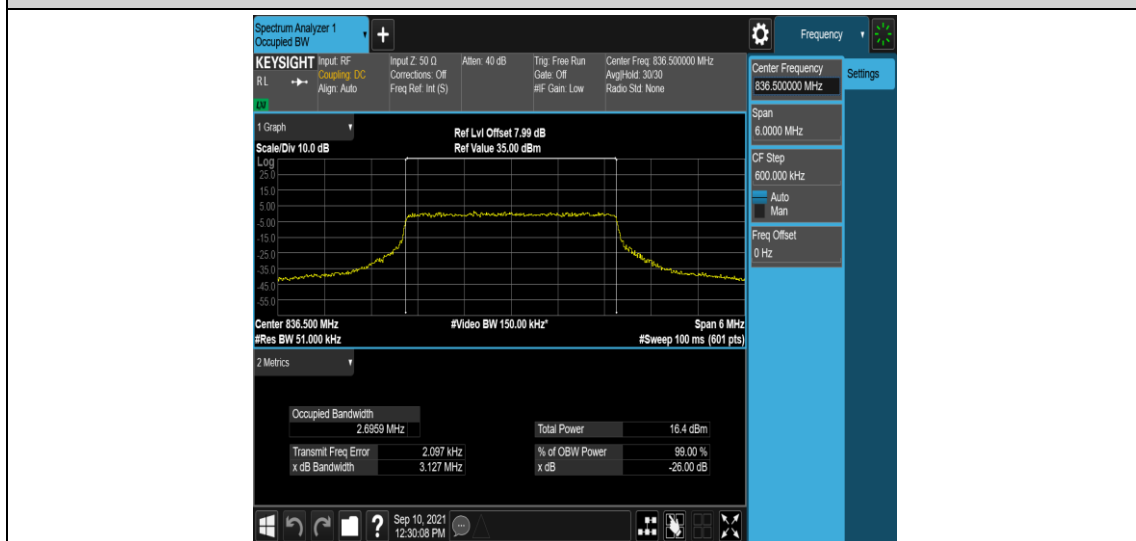

Band5-3MHz-16QAM-20525-15RB#0