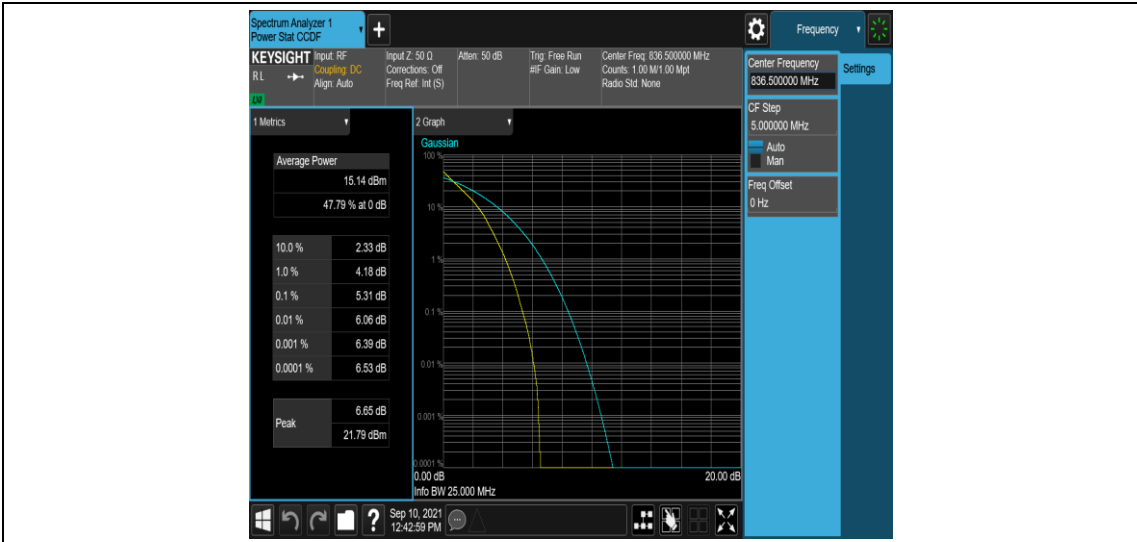

Band5-3MHz-QPSK-20525-15RB#0