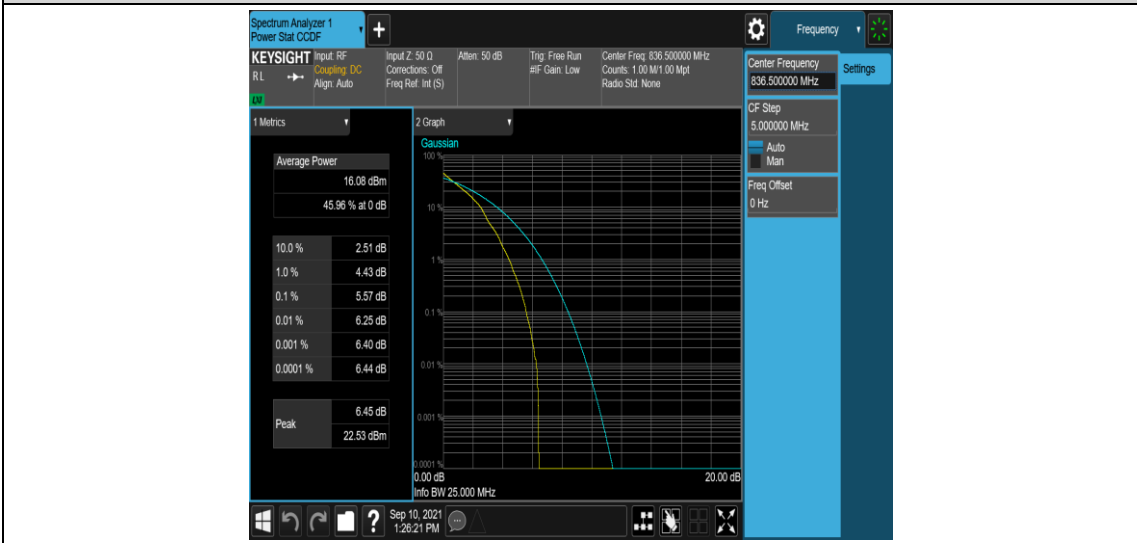

Band5-5MHz-16QAM-20425-1RB#0

Band5-5MHz-16QAM-20425-25RB#0

Band5-5MHz-16QAM-20525-1RB#0

Band5-5MHz-16QAM-20525-25RB#0

Band5-5MHz-16QAM-20625-1RB#0

Band5-5MHz-16QAM-20625-25RB#0

Band5-10MHz-QPSK-20450-1RB#0

Band5-10MHz-QPSK-20450-50RB#0