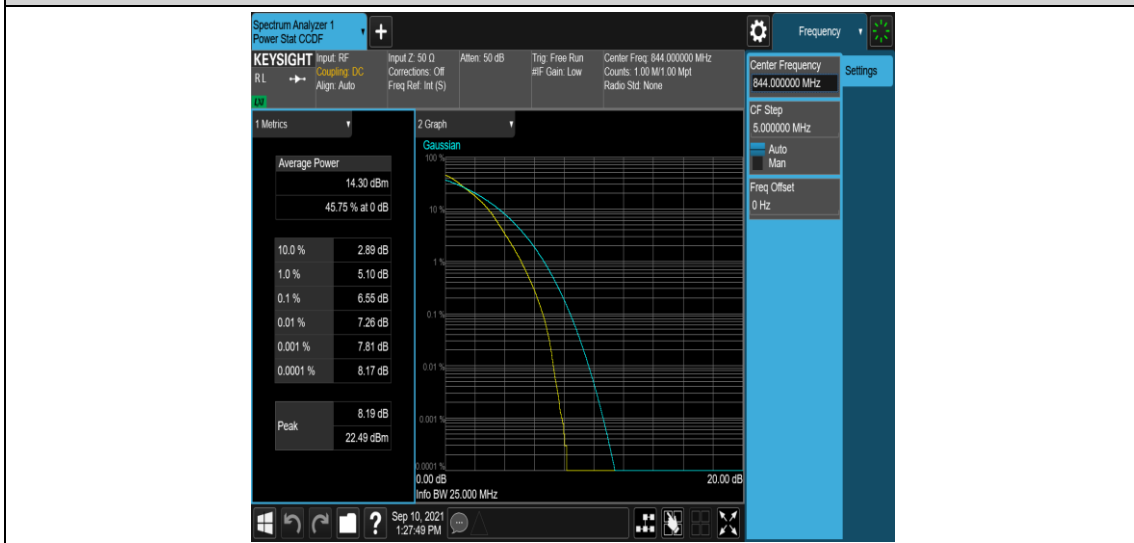

Band5-10MHz-QPSK-20525-1RB#0

Band5-10MHz-QPSK-20525-50RB#0

Band5-10MHz-QPSK-20600-1RB#0

Band5-10MHz-QPSK-20600-50RB#0

Band5-10MHz-16QAM-20450-1RB#0

Band5-10MHz-16QAM-20450-50RB#0

Band5-10MHz-16QAM-20525-1RB#0

Band5-10MHz-16QAM-20525-50RB#0

Band5-10MHz-16QAM-20600-1RB#0

Band5-10MHz-16QAM-20600-50RB#0

Appendix C: 26dB Bandwidth and Occupied Bandwidth

Test Result

Band	Bandwidth	Modulation	Channel	RB Configuration	Occupied Bandwidth (MHz)	26dB Bandwidth (MHz)	Verdict
Band5	1.4MHz	QPSK	20407	6RB#0	1.0962	1.461	PASS
Band5	1.4MHz	QPSK	20525	6RB#0	1.0983	1.458	PASS
Band5	1.4MHz	QPSK	20643	6RB#0	1.0978	1.397	PASS
Band5	1.4MHz	16QAM	20407	6RB#0	1.0972	1.428	PASS
Band5	1.4MHz	16QAM	20525	6RB#0	1.0969	1.451	PASS
Band5	1.4MHz	16QAM	20643	6RB#0	1.0986	1.407	PASS
Band5	3MHz	QPSK	20415	15RB#0	2.7001	3.017	PASS
Band5	3MHz	QPSK	20525	15RB#0	2.7012	3.095	PASS
Band5	3MHz	QPSK	20635	15RB#0	2.6995	3.032	PASS
Band5	3MHz	16QAM	20415	15RB#0	2.6959	3.124	PASS
Band5	3MHz	16QAM	20525	15RB#0	2.6959	3.127	PASS
Band5	3MHz	16QAM	20635	15RB#0	2.6974	3.059	PASS
Band5	5MHz	QPSK	20425	25RB#0	4.5092	5.093	PASS
Band5	5MHz	QPSK	20525	25RB#0	4.5057	5.090	PASS
Band5	5MHz	QPSK	20625	25RB#0	4.4960	4.998	PASS
Band5	5MHz	16QAM	20425	25RB#0	4.5130	4.993	PASS
Band5	5MHz	16QAM	20525	25RB#0	4.5074	5.012	PASS
Band5	5MHz	16QAM	20625	25RB#0	4.4927	5.084	PASS
Band5	10MHz	QPSK	20450	50RB#0	9.0003	9.602	PASS
Band5	10MHz	QPSK	20525	50RB#0	8.9736	9.591	PASS
Band5	10MHz	QPSK	20600	50RB#0	8.9508	9.504	PASS
Band5	10MHz	16QAM	20450	50RB#0	8.9817	9.607	PASS
Band5	10MHz	16QAM	20525	50RB#0	8.9595	9.521	PASS
Band5	10MHz	16QAM	20600	50RB#0	8.9533	9.532	PASS