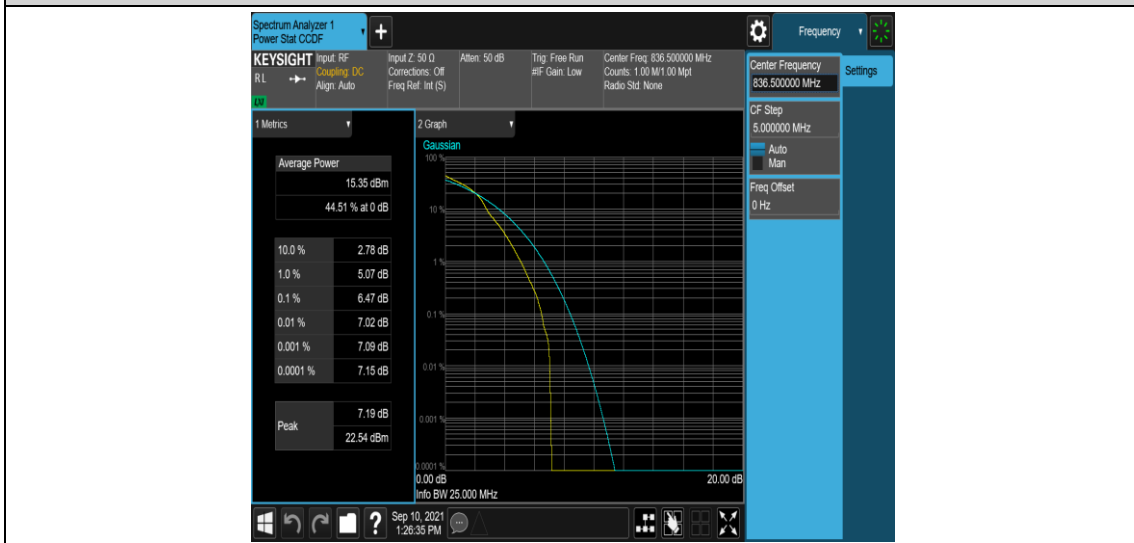

Band5-10MHz-QPSK-20525-1RB#0

Band5-10MHz-QPSK-20525-50RB#0

Band5-10MHz-QPSK-20600-1RB#0

Band5-10MHz-QPSK-20600-50RB#0

Band5-10MHz-16QAM-20450-1RB#0

Band5-10MHz-16QAM-20450-50RB#0

Band5-10MHz-16QAM-20525-1RB#0

Band5-10MHz-16QAM-20525-50RB#0

Band5-10MHz-16QAM-20600-1RB#0

Band5-10MHz-16QAM-20600-50RB#0

Appendix C: 26dB Bandwidth and Occupied Bandwidth

Test Result

Band	Bandwidth	Modulation	Channel	RB Configuration	Occupied Bandwidth (MHz)	26dB Bandwidth (MHz)	Verdict
Band5	1.4MHz	QPSK	20407	6RB#0	1.0962	1.461	PASS
Band5	1.4MHz	QPSK	20525	6RB#0	1.0983	1.458	PASS
Band5	1.4MHz	QPSK	20643	6RB#0	1.0978	1.397	PASS
Band5	1.4MHz	16QAM	20407	6RB#0	1.0972	1.428	PASS
Band5	1.4MHz	16QAM	20525	6RB#0	1.0969	1.451	PASS
Band5	1.4MHz	16QAM	20643	6RB#0	1.0986	1.407	PASS
Band5	3MHz	QPSK	20415	15RB#0	2.7001	3.017	PASS
Band5	3MHz	QPSK	20525	15RB#0	2.7012	3.095	PASS
Band5	3MHz	QPSK	20635	15RB#0	2.6995	3.032	PASS
Band5	3MHz	16QAM	20415	15RB#0	2.6959	3.124	PASS
Band5	3MHz	16QAM	20525	15RB#0	2.6959	3.127	PASS
Band5	3MHz	16QAM	20635	15RB#0	2.6974	3.059	PASS
Band5	5MHz	QPSK	20425	25RB#0	4.5092	5.093	PASS
Band5	5MHz	QPSK	20525	25RB#0	4.5057	5.090	PASS
Band5	5MHz	QPSK	20625	25RB#0	4.4960	4.998	PASS
Band5	5MHz	16QAM	20425	25RB#0	4.5130	4.993	PASS
Band5	5MHz	16QAM	20525	25RB#0	4.5074	5.012	PASS
Band5	5MHz	16QAM	20625	25RB#0	4.4927	5.084	PASS
Band5	10MHz	QPSK	20450	50RB#0	9.0003	9.602	PASS
Band5	10MHz	QPSK	20525	50RB#0	8.9736	9.591	PASS
Band5	10MHz	QPSK	20600	50RB#0	8.9508	9.504	PASS
Band5	10MHz	16QAM	20450	50RB#0	8.9817	9.607	PASS
Band5	10MHz	16QAM	20525	50RB#0	8.9595	9.521	PASS
Band5	10MHz	16QAM	20600	50RB#0	8.9533	9.532	PASS