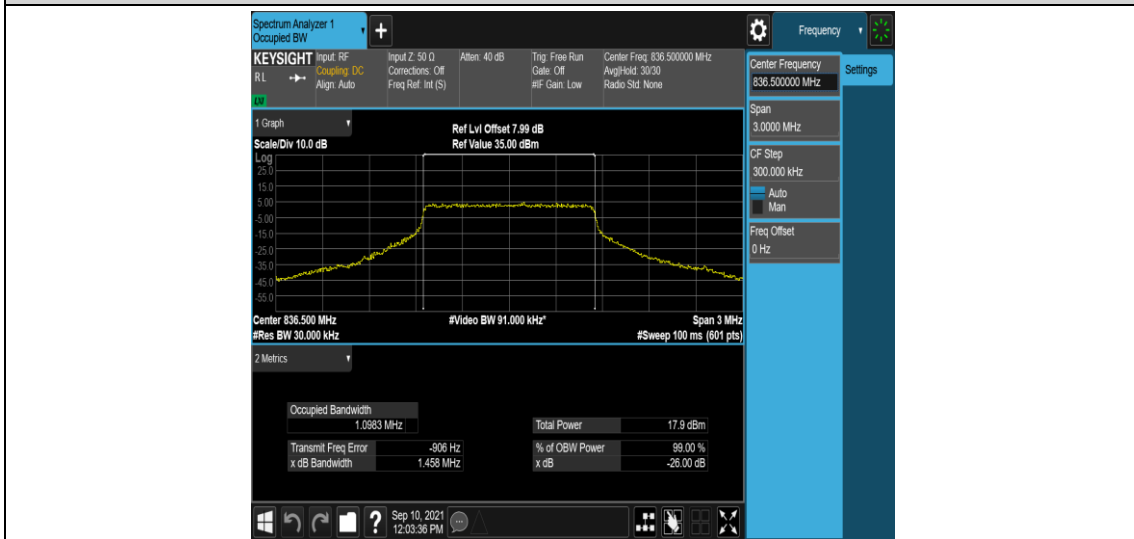

Band5-10MHz-16QAM-20525-50RB#0

Band5-10MHz-16QAM-20600-1RB#0

Band5-10MHz-16QAM-20600-50RB#0

Appendix C: 26dB Bandwidth and Occupied Bandwidth

Test Result

Band	Bandwidth	Modulation	Channel	RB Configuration	Occupied Bandwidth (MHz)	26dB Bandwidth (MHz)	Verdict
Band5	1.4MHz	QPSK	20407	6RB#0	1.0962	1.461	PASS
Band5	1.4MHz	QPSK	20525	6RB#0	1.0983	1.458	PASS
Band5	1.4MHz	QPSK	20643	6RB#0	1.0978	1.397	PASS
Band5	1.4MHz	16QAM	20407	6RB#0	1.0972	1.428	PASS
Band5	1.4MHz	16QAM	20525	6RB#0	1.0969	1.451	PASS
Band5	1.4MHz	16QAM	20643	6RB#0	1.0986	1.407	PASS
Band5	3MHz	QPSK	20415	15RB#0	2.7001	3.017	PASS
Band5	3MHz	QPSK	20525	15RB#0	2.7012	3.095	PASS
Band5	3MHz	QPSK	20635	15RB#0	2.6995	3.032	PASS
Band5	3MHz	16QAM	20415	15RB#0	2.6959	3.124	PASS
Band5	3MHz	16QAM	20525	15RB#0	2.6959	3.127	PASS
Band5	3MHz	16QAM	20635	15RB#0	2.6974	3.059	PASS
Band5	5MHz	QPSK	20425	25RB#0	4.5092	5.093	PASS
Band5	5MHz	QPSK	20525	25RB#0	4.5057	5.090	PASS
Band5	5MHz	QPSK	20625	25RB#0	4.4960	4.998	PASS
Band5	5MHz	16QAM	20425	25RB#0	4.5130	4.993	PASS
Band5	5MHz	16QAM	20525	25RB#0	4.5074	5.012	PASS
Band5	5MHz	16QAM	20625	25RB#0	4.4927	5.084	PASS
Band5	10MHz	QPSK	20450	50RB#0	9.0003	9.602	PASS
Band5	10MHz	QPSK	20525	50RB#0	8.9736	9.591	PASS
Band5	10MHz	QPSK	20600	50RB#0	8.9508	9.504	PASS
Band5	10MHz	16QAM	20450	50RB#0	8.9817	9.607	PASS
Band5	10MHz	16QAM	20525	50RB#0	8.9595	9.521	PASS
Band5	10MHz	16QAM	20600	50RB#0	8.9533	9.532	PASS

Test Graphs

Band5-1.4MHz-QPSK-20407-6RB#0

Band5-1.4MHz-QPSK-20525-6RB#0

Band5-1.4MHz-QPSK-20643-6RB#0

Band5-1.4MHz-16QAM-20407-6RB#0

Band5-1.4MHz-16QAM-20525-6RB#0

Band5-1.4MHz-16QAM-20643-6RB#0

Band5-3MHz-QPSK-20415-15RB#0