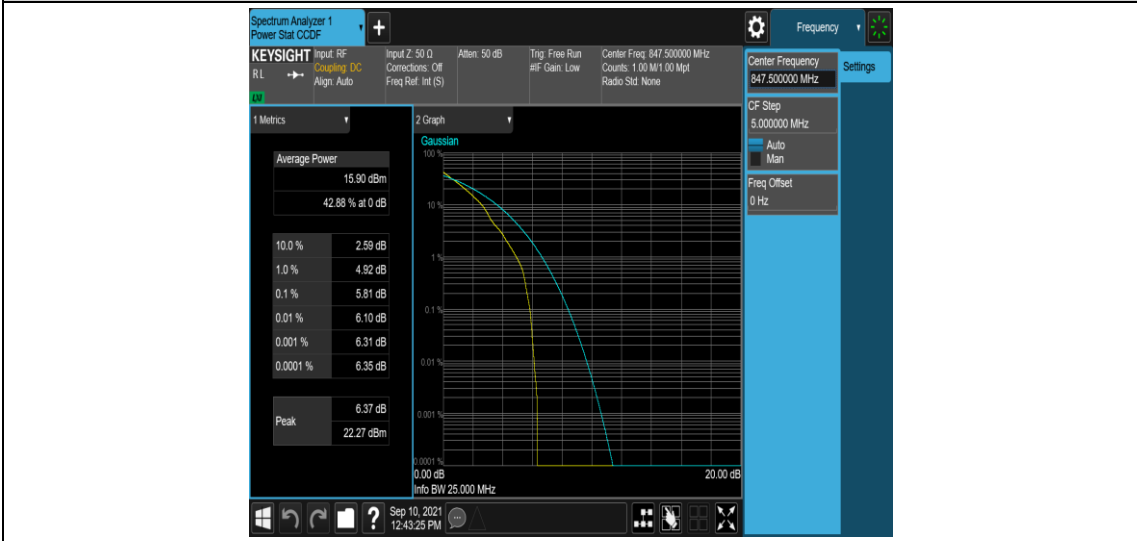

Band5-3MHz-QPSK-20635-1RB#0