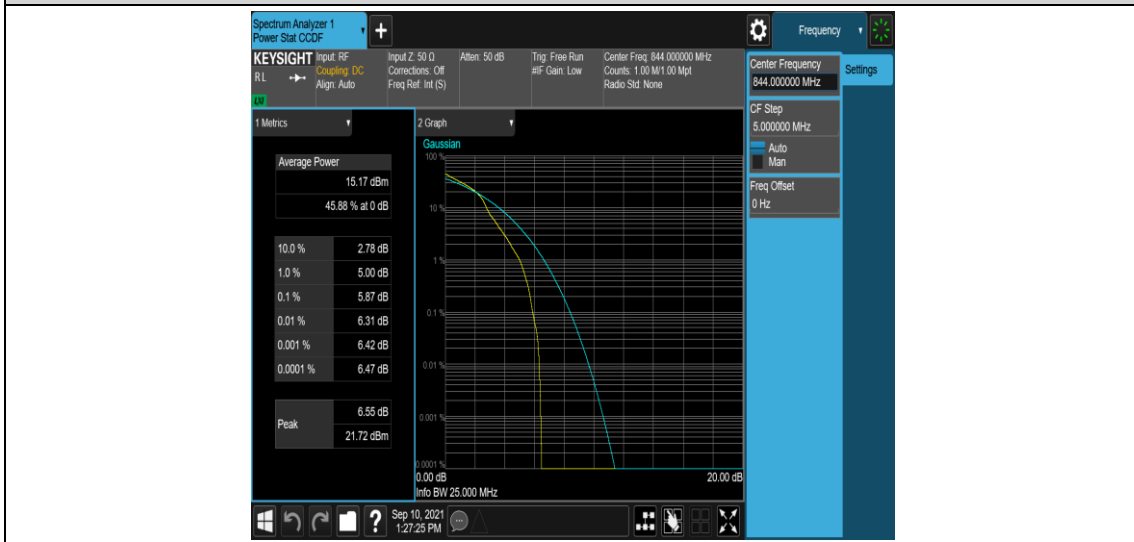

Band5-10MHz-QPSK-20525-1RB#0

Band5-10MHz-QPSK-20525-50RB#0

Band5-10MHz-QPSK-20600-1RB#0

Band5-10MHz-QPSK-20600-50RB#0

Band5-10MHz-16QAM-20450-1RB#0

Band5-10MHz-16QAM-20450-50RB#0

Band5-10MHz-16QAM-20525-1RB#0

Band5-10MHz-16QAM-20525-50RB#0

Band5-10MHz-16QAM-20600-1RB#0

Band5-10MHz-16QAM-20600-50RB#0

Appendix C: 26dB Bandwidth and Occupied Bandwidth

Test Result

Band	Bandwidth	Modulation	Channel	RB Configuration	Occupied Bandwidth (MHz)	26dB Bandwidth (MHz)	Verdict
Band5	1.4MHz	QPSK	20407	6RB#0	1.0962	1.461	PASS
Band5	1.4MHz	QPSK	20525	6RB#0	1.0983	1.458	PASS
Band5	1.4MHz	QPSK	20643	6RB#0	1.0978	1.397	PASS
Band5	1.4MHz	16QAM	20407	6RB#0	1.0972	1.428	PASS
Band5	1.4MHz	16QAM	20525	6RB#0	1.0969	1.451	PASS
Band5	1.4MHz	16QAM	20643	6RB#0	1.0986	1.407	PASS
Band5	3MHz	QPSK	20415	15RB#0	2.7001	3.017	PASS
Band5	3MHz	QPSK	20525	15RB#0	2.7012	3.095	PASS
Band5	3MHz	QPSK	20635	15RB#0	2.6995	3.032	PASS
Band5	3MHz	16QAM	20415	15RB#0	2.6959	3.124	PASS
Band5	3MHz	16QAM	20525	15RB#0	2.6959	3.127	PASS
Band5	3MHz	16QAM	20635	15RB#0	2.6974	3.059	PASS
Band5	5MHz	QPSK	20425	25RB#0	4.5092	5.093	PASS
Band5	5MHz	QPSK	20525	25RB#0	4.5057	5.090	PASS
Band5	5MHz	QPSK	20625	25RB#0	4.4960	4.998	PASS
Band5	5MHz	16QAM	20425	25RB#0	4.5130	4.993	PASS
Band5	5MHz	16QAM	20525	25RB#0	4.5074	5.012	PASS
Band5	5MHz	16QAM	20625	25RB#0	4.4927	5.084	PASS
Band5	10MHz	QPSK	20450	50RB#0	9.0003	9.602	PASS
Band5	10MHz	QPSK	20525	50RB#0	8.9736	9.591	PASS
Band5	10MHz	QPSK	20600	50RB#0	8.9508	9.504	PASS
Band5	10MHz	16QAM	20450	50RB#0	8.9817	9.607	PASS
Band5	10MHz	16QAM	20525	50RB#0	8.9595	9.521	PASS
Band5	10MHz	16QAM	20600	50RB#0	8.9533	9.532	PASS