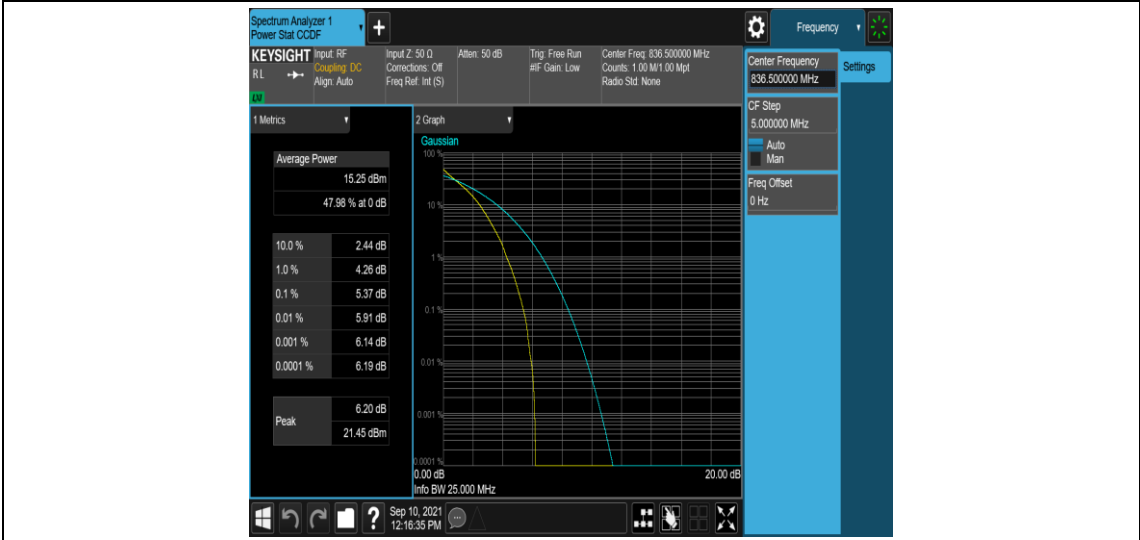

Test Graphs

Band5-1.4MHz-QPSK-20407-1RB#0

Band5-1.4MHz-QPSK-20407-6RB#0

Band5-1.4MHz-QPSK-20525-1RB#0

Band5-1.4MHz-QPSK-20525-6RB#0

Band5-1.4MHz-QPSK-20643-1RB#0

Band5-1.4MHz-QPSK-20643-6RB#0

Band5-1.4MHz-16QAM-20407-1RB#0