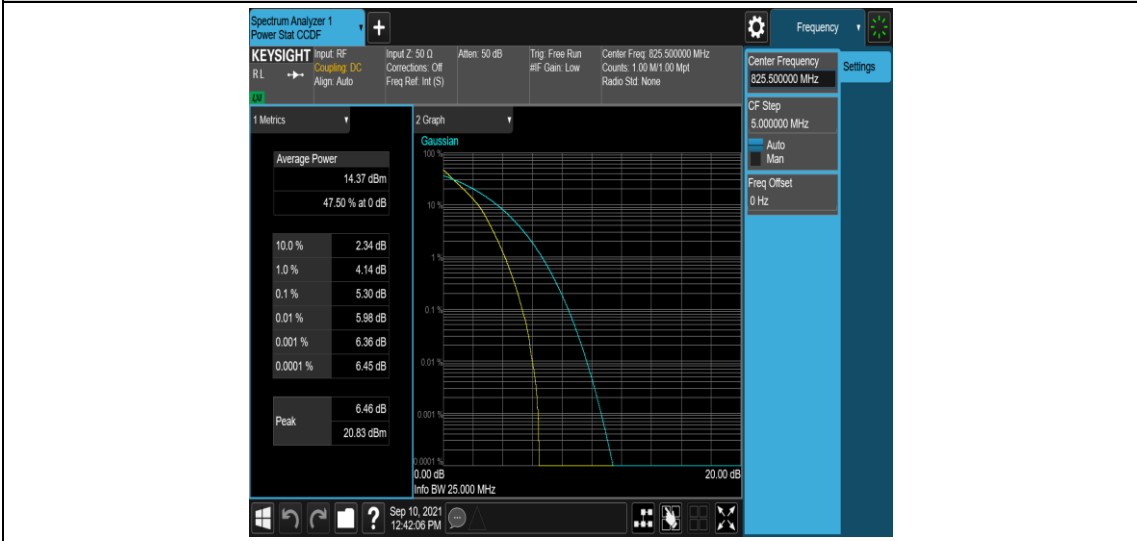

Band5-1.4MHz-16QAM-20407-6RB#0

Band5-1.4MHz-16QAM-20525-1RB#0

Band5-1.4MHz-16QAM-20525-6RB#0

Band5-1.4MHz-16QAM-20643-1RB#0

Band5-1.4MHz-16QAM-20643-6RB#0

Band5-3MHz-QPSK-20415-1RB#0

Band5-3MHz-QPSK-20415-15RB#0