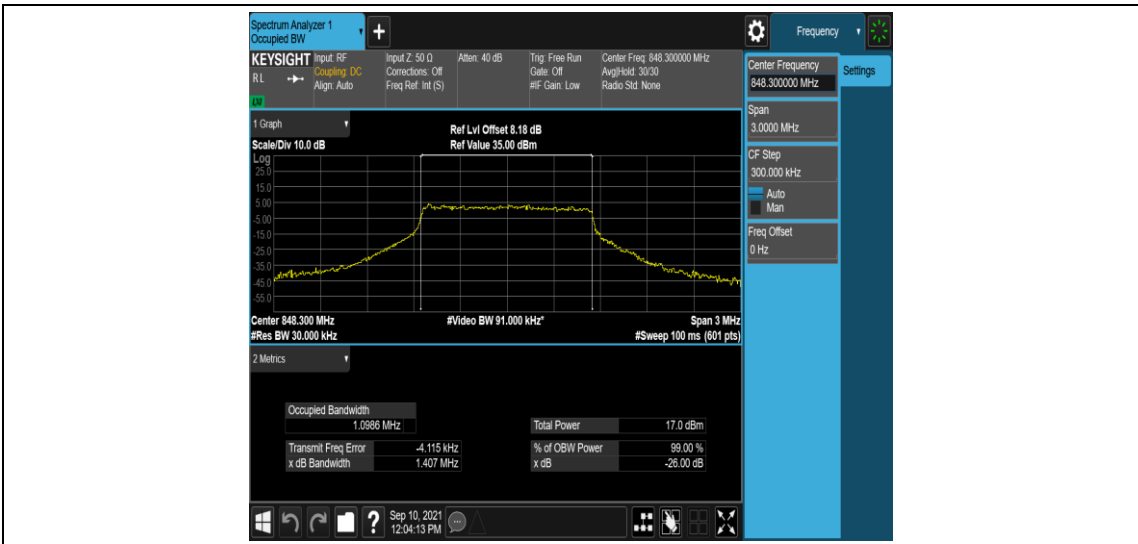

Test Graphs

Band5-1.4MHz-QPSK-20407-6RB#0

Band5-1.4MHz-QPSK-20525-6RB#0

Band5-1.4MHz-QPSK-20643-6RB#0

Band5-1.4MHz-16QAM-20407-6RB#0

Band5-1.4MHz-16QAM-20525-6RB#0

Band5-1.4MHz-16QAM-20643-6RB#0

Band5-3MHz-QPSK-20415-15RB#0