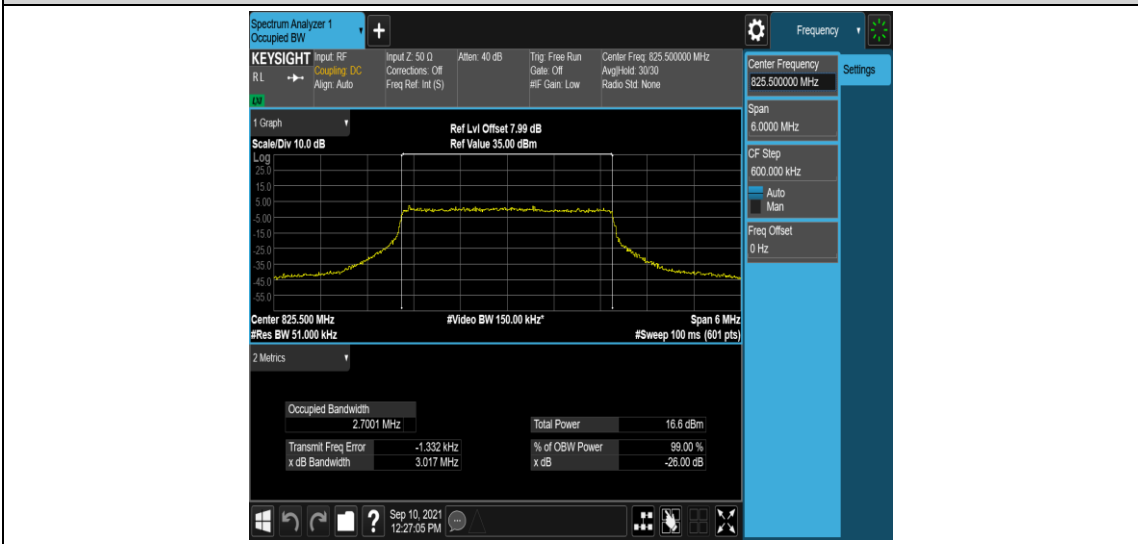

Test Graphs

Band5-1.4MHz-QPSK-20407-6RB#0

Band5-1.4MHz-QPSK-20525-6RB#0

Band5-1.4MHz-QPSK-20643-6RB#0

Band5-1.4MHz-16QAM-20407-6RB#0

Band5-1.4MHz-16QAM-20525-6RB#0

Band5-1.4MHz-16QAM-20643-6RB#0

Band5-3MHz-QPSK-20415-15RB#0