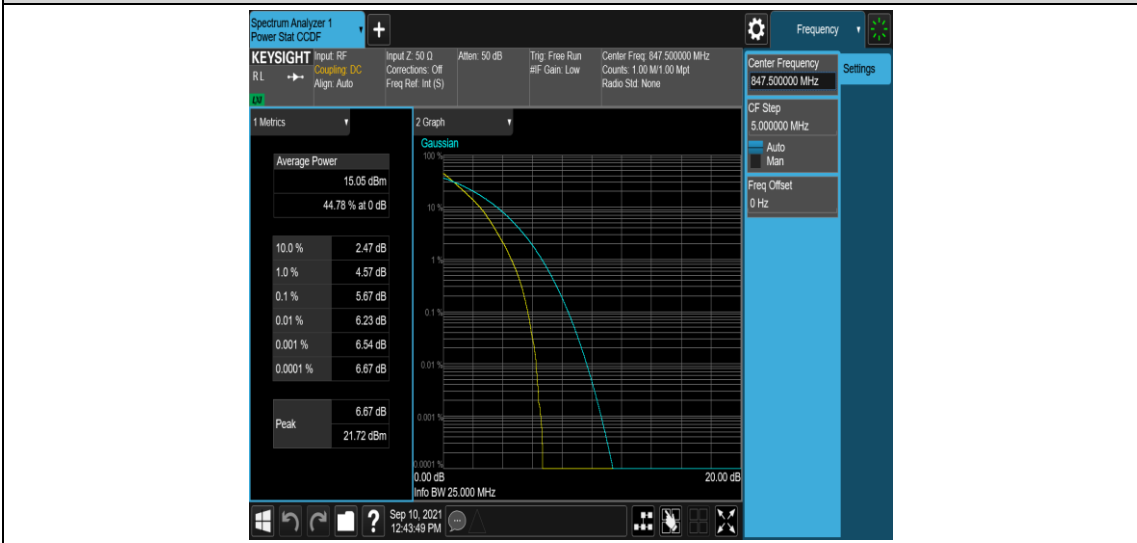

Band5-3MHz-QPSK-20635-15RB#0