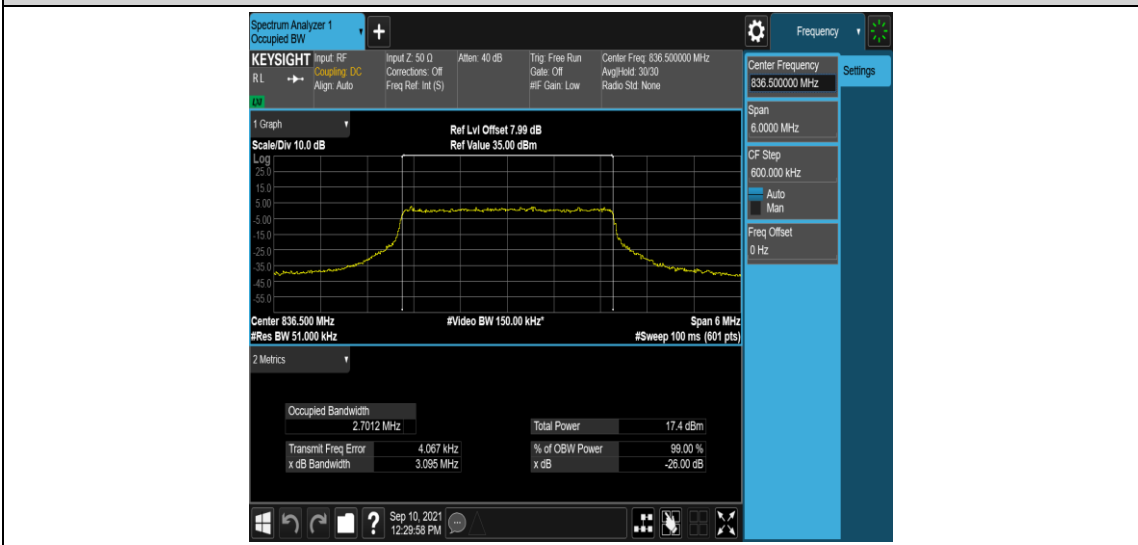

Test Graphs

Band5-1.4MHz-QPSK-20407-6RB#0

Band5-1.4MHz-QPSK-20525-6RB#0

Band5-1.4MHz-QPSK-20643-6RB#0

Band5-1.4MHz-16QAM-20407-6RB#0

Band5-1.4MHz-16QAM-20525-6RB#0

Band5-1.4MHz-16QAM-20643-6RB#0

Band5-3MHz-QPSK-20415-15RB#0