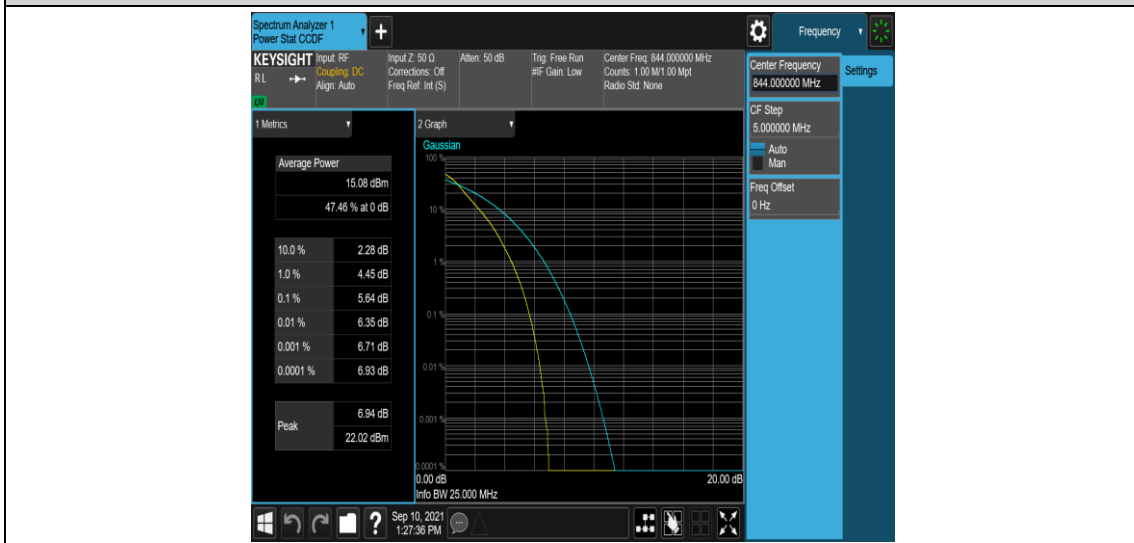

Band5-10MHz-QPSK-20600-50RB#0