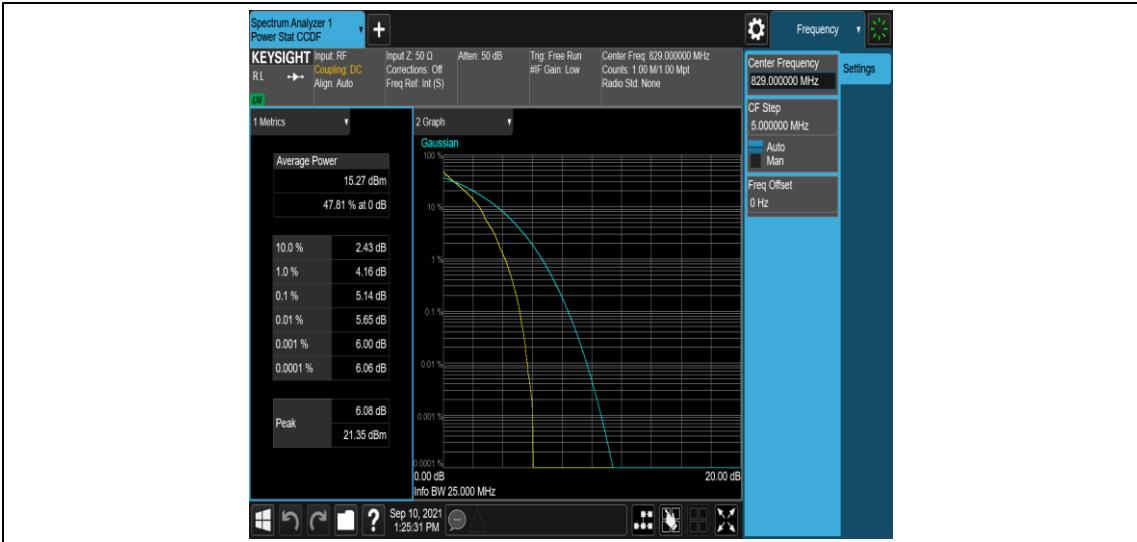

Band5-5MHz-16QAM-20425-1RB#0

Band5-5MHz-16QAM-20425-25RB#0

Band5-5MHz-16QAM-20525-1RB#0

Band5-5MHz-16QAM-20525-25RB#0

Band5-5MHz-16QAM-20625-1RB#0

Band5-5MHz-16QAM-20625-25RB#0

Band5-10MHz-QPSK-20450-1RB#0

Band5-10MHz-QPSK-20450-50RB#0