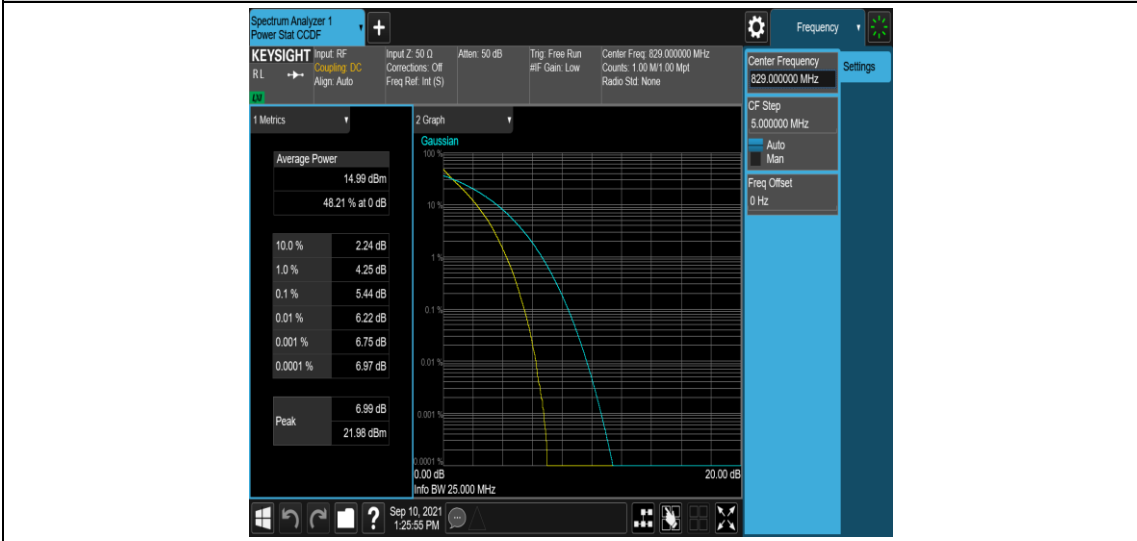

Band5-5MHz-16QAM-20425-1RB#0

Band5-5MHz-16QAM-20425-25RB#0

Band5-5MHz-16QAM-20525-1RB#0

Band5-5MHz-16QAM-20525-25RB#0

Band5-5MHz-16QAM-20625-1RB#0

Band5-5MHz-16QAM-20625-25RB#0

Band5-10MHz-QPSK-20450-1RB#0

Band5-10MHz-QPSK-20450-50RB#0