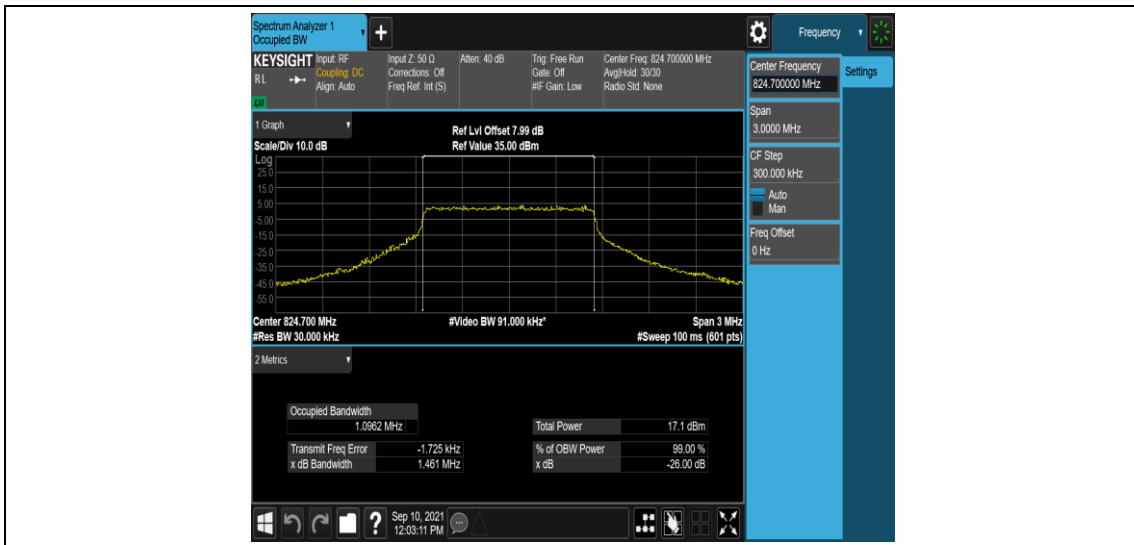

Test Graphs

Band5-1.4MHz-QPSK-20407-6RB#0