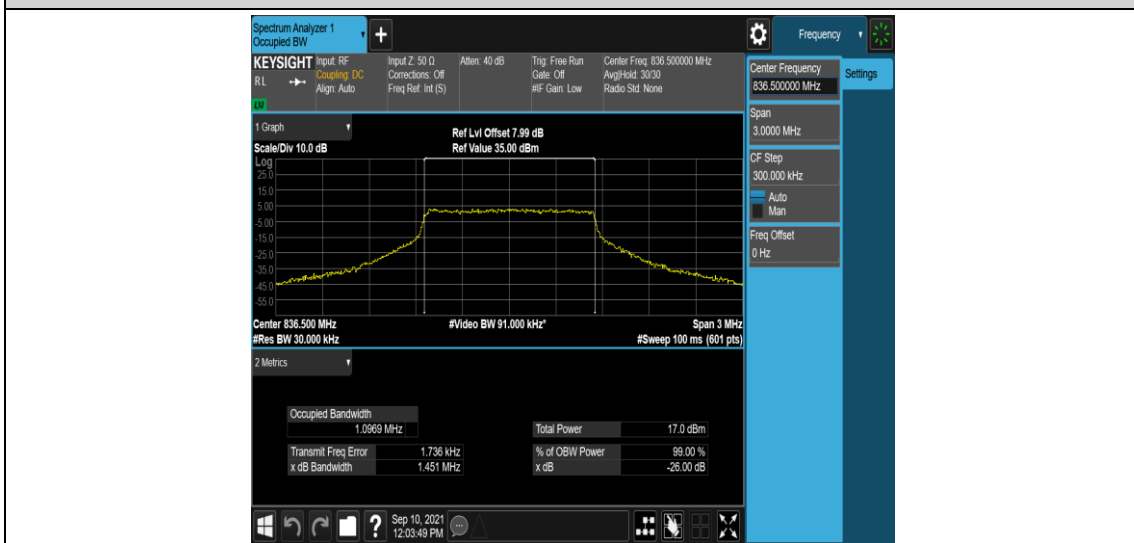

Test Graphs

Band5-1.4MHz-QPSK-20407-6RB#0

Band5-1.4MHz-QPSK-20525-6RB#0

Band5-1.4MHz-QPSK-20643-6RB#0

Band5-1.4MHz-16QAM-20407-6RB#0

Band5-1.4MHz-16QAM-20525-6RB#0

Band5-1.4MHz-16QAM-20643-6RB#0

Band5-3MHz-QPSK-20415-15RB#0