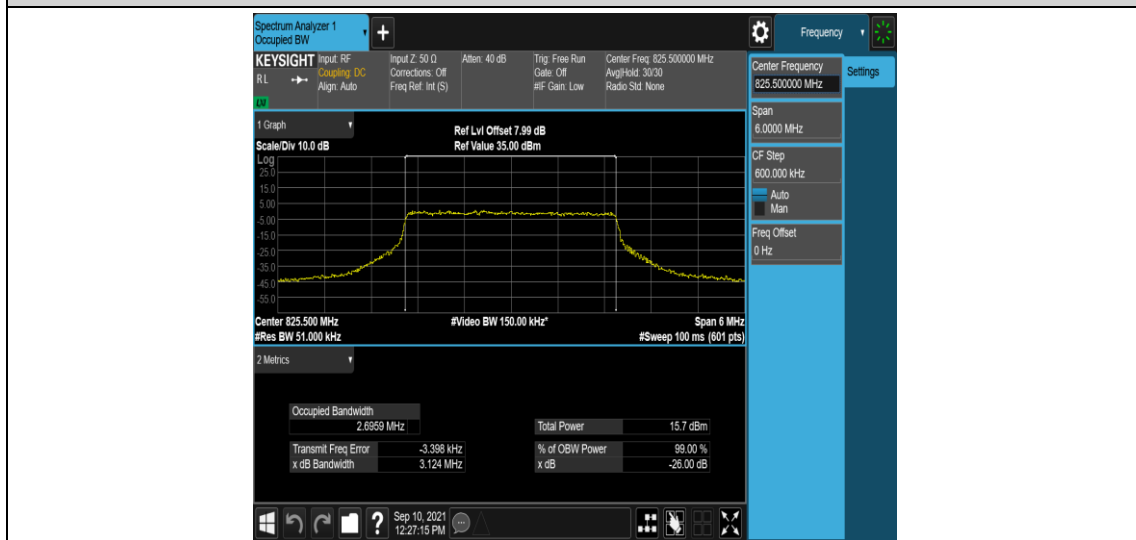

Band5-3MHz-16QAM-20415-15RB#0