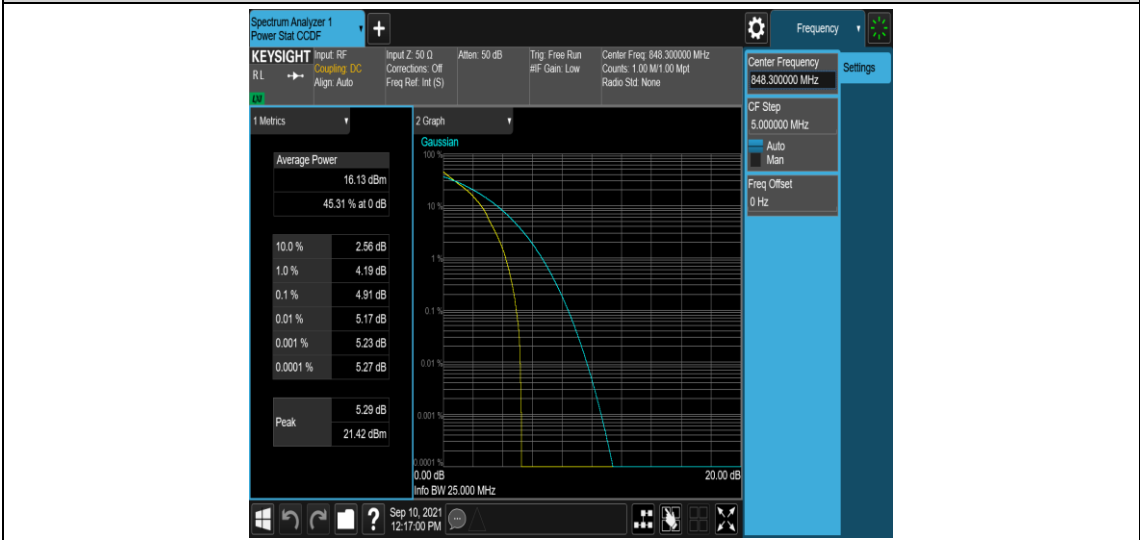

Test Graphs

Band5-1.4MHz-QPSK-20407-1RB#0

Band5-1.4MHz-QPSK-20407-6RB#0

Band5-1.4MHz-QPSK-20525-1RB#0

Band5-1.4MHz-QPSK-20525-6RB#0

Band5-1.4MHz-QPSK-20643-1RB#0

Band5-1.4MHz-QPSK-20643-6RB#0

Band5-1.4MHz-16QAM-20407-1RB#0