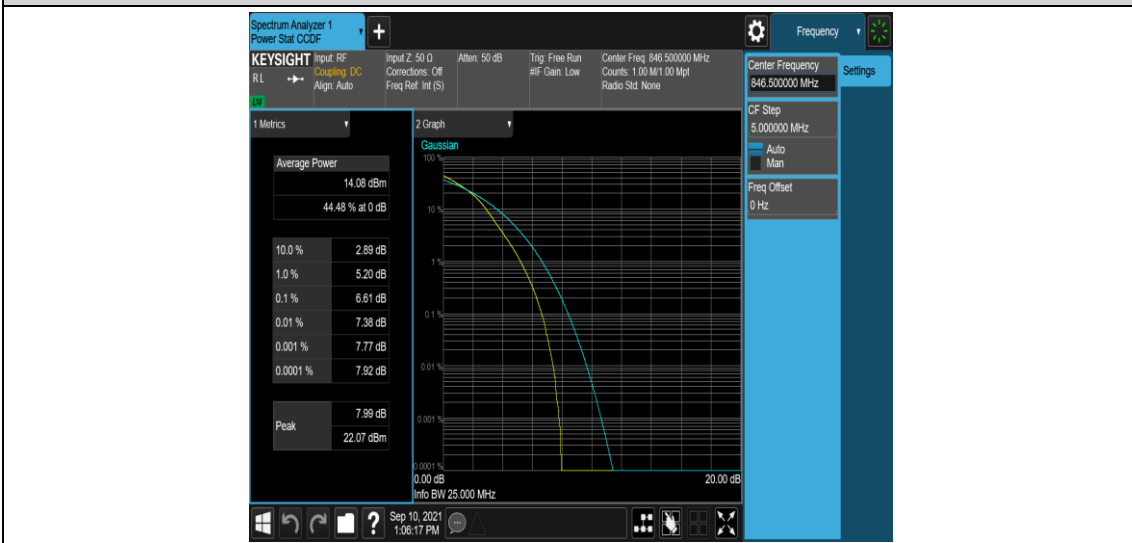

Band5-5MHz-16QAM-20425-1RB#0

Band5-5MHz-16QAM-20425-25RB#0

Band5-5MHz-16QAM-20525-1RB#0

Band5-5MHz-16QAM-20525-25RB#0

Band5-5MHz-16QAM-20625-1RB#0

Band5-5MHz-16QAM-20625-25RB#0

Band5-10MHz-QPSK-20450-1RB#0

Band5-10MHz-QPSK-20450-50RB#0