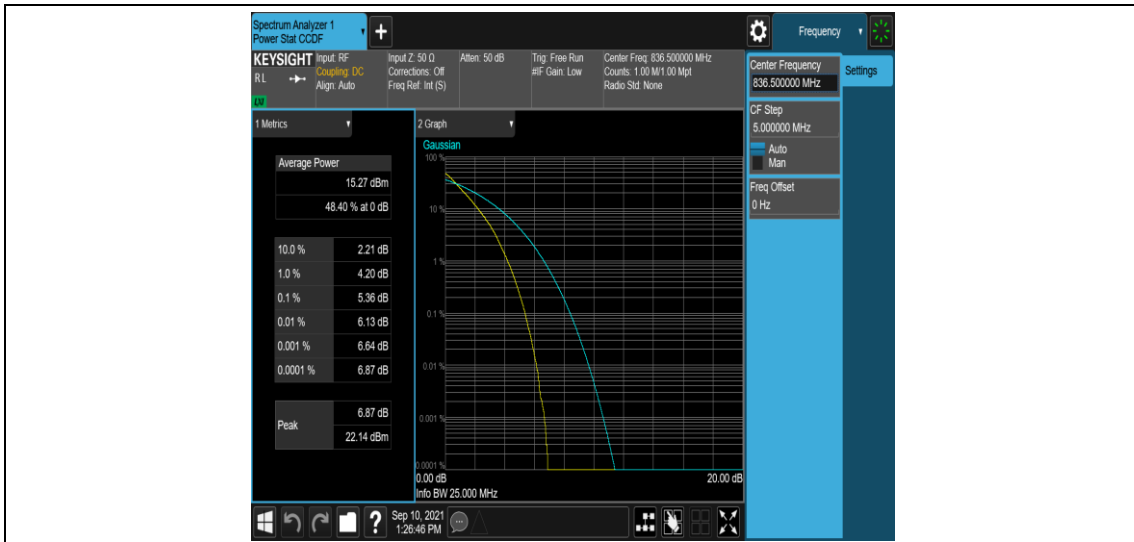

Band5-10MHz-QPSK-20525-50RB#0