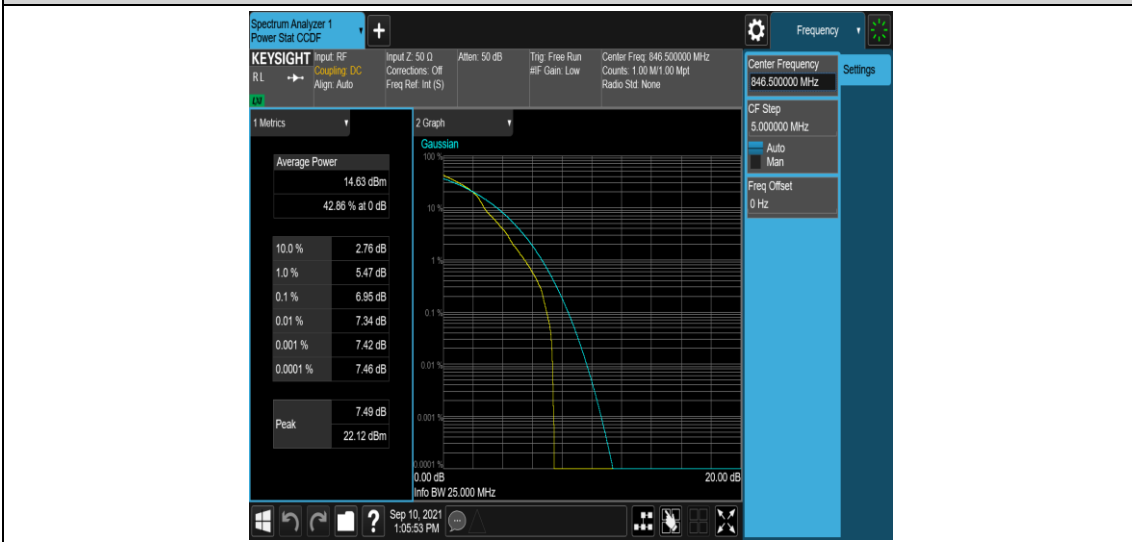

Band5-5MHz-16QAM-20425-1RB#0

Band5-5MHz-16QAM-20425-25RB#0

Band5-5MHz-16QAM-20525-1RB#0

Band5-5MHz-16QAM-20525-25RB#0

Band5-5MHz-16QAM-20625-1RB#0

Band5-5MHz-16QAM-20625-25RB#0

Band5-10MHz-QPSK-20450-1RB#0

Band5-10MHz-QPSK-20450-50RB#0